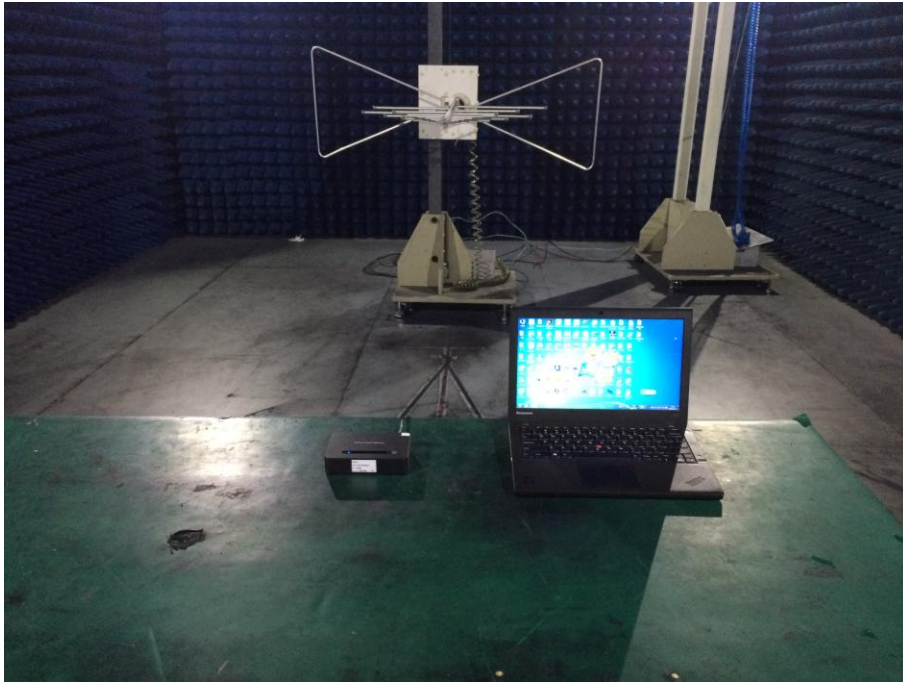

Test Setup Photos YZZDP760
FP Conducted Emission test view

Test Setup Photos YZZDP760

Radiated Emission test view (Frequency from 30MHz to 1GHz)

Radiated Emission test view (Frequency above 1GHz)