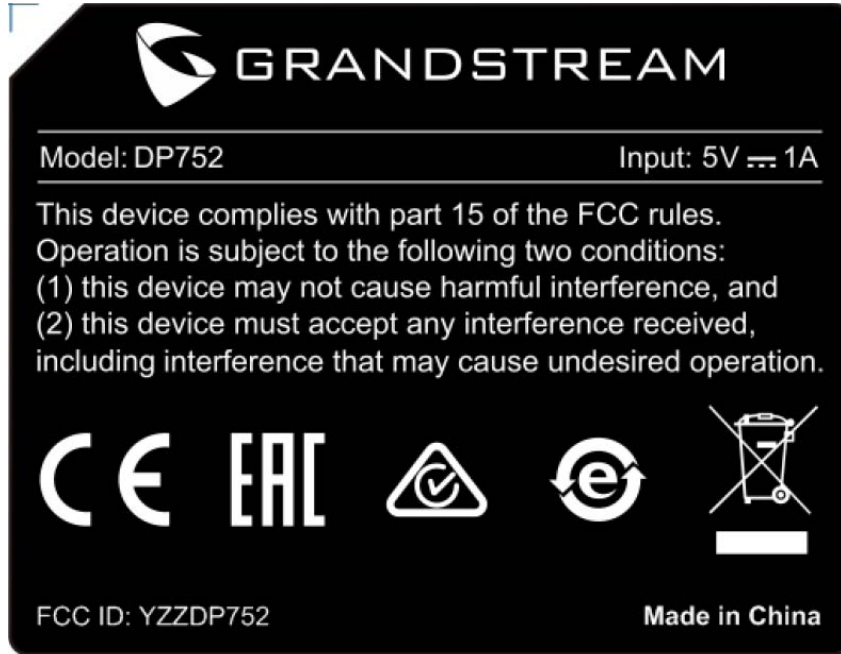

## EXHIBIT A - FCC ID LABEL AND LOCATION

### FCC ID Label

### FCC ID Label Location Information

The label shown shall be permanently affixed at a conspicuous location on the device and be readily visible to the user at the time purchase (Labeling requirements per 2.925)