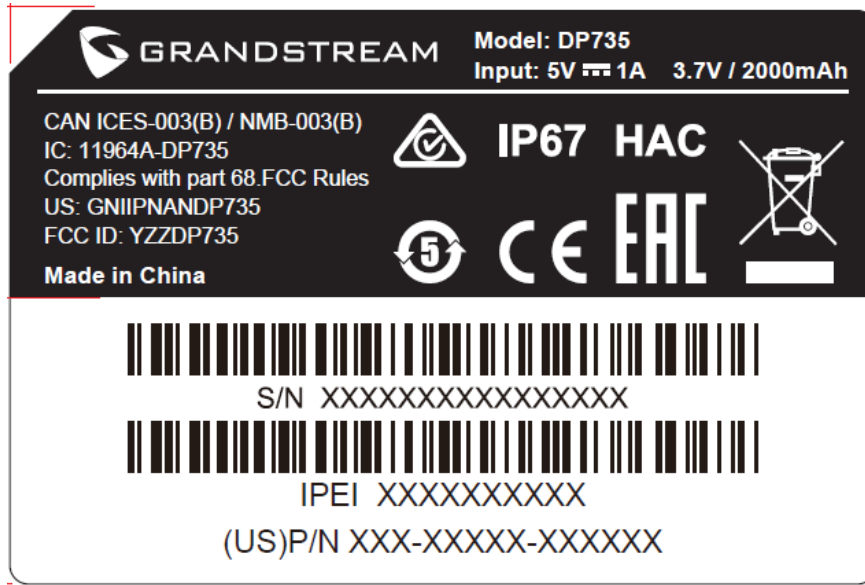

EXHIBIT A - FCC ID LABEL AND LOCATION

FCC ID Label

FCC ID Label Location Information

The label shown shall be permanently affixed at a conspicuous location on the device and be readily visible to the user at the time purchase (Labeling requirements per 2.925)