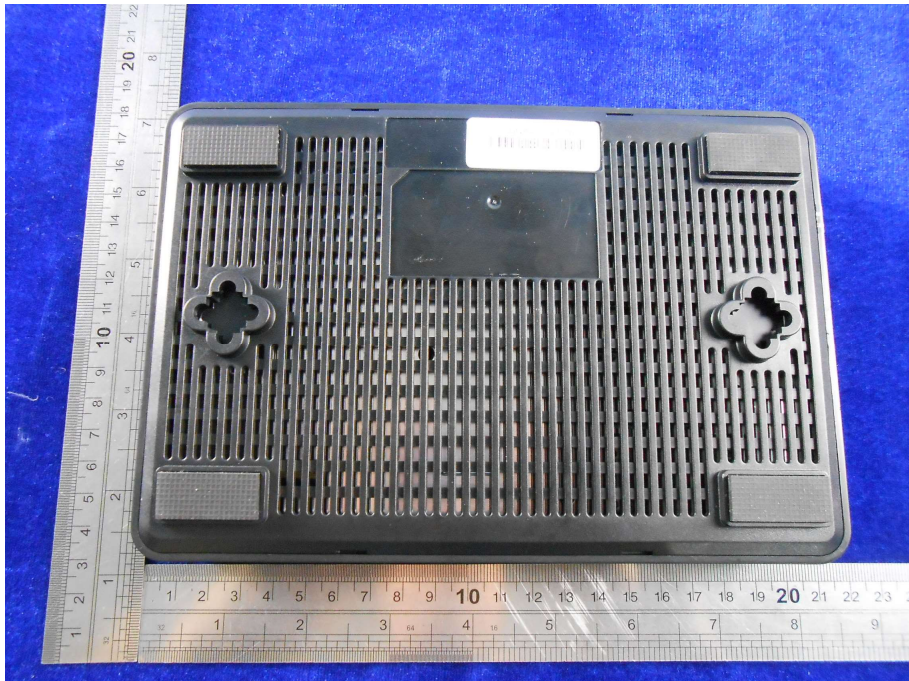

*EUT External Photos:*

*EUT Model: GWN7000*

*EUT- Front View*

*EUT- Rear View*

*EUT- Top View*

*EUT- Bottom View*

*EUT- Left Side View*

*EUT- Right Side View*

*Power Adapter View(Manufacturer: Mass power)*

*Power Adapter View(Manufacturer: Sunlight #1)*

*Power Adapter View(Manufacturer: Sunlight #2)*

*Power Adapter View(Manufacturer: Switching Mode)*