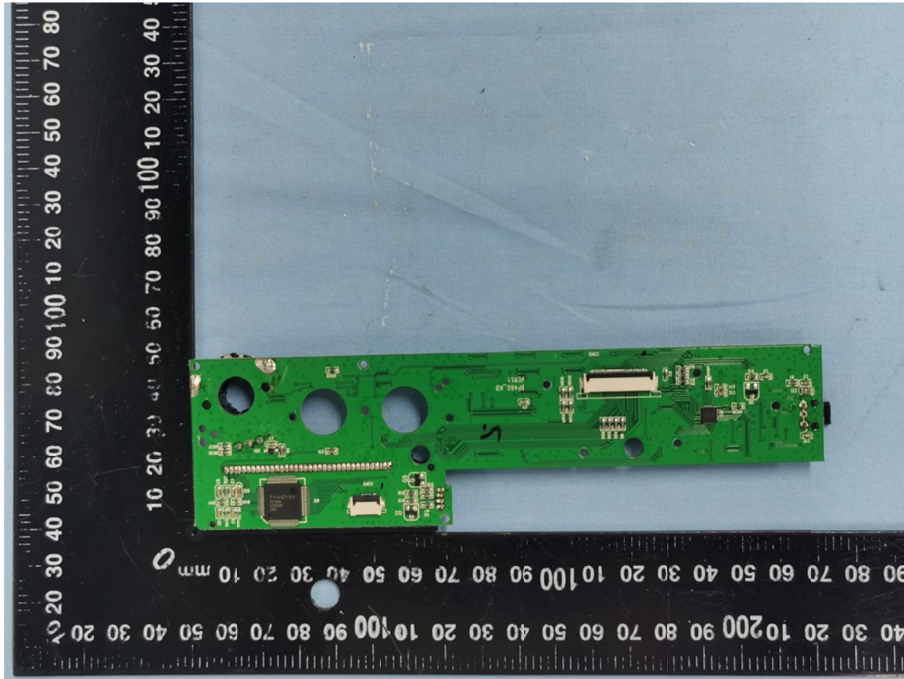

EXHIBIT 3 - EUT INTERNAL PHOTOGRAPHS

EUT Housing and Board View 1

Solder Board-Component View 1

Reference No.: WTX20X04018766W-1

Solder Board-Component View 2

Solder Board-Component View 3

Reference No.: WTX20X04018766W-1

Solder Board-Component View 4

Solder Board-Component View 5

Reference No.: WTX20X04018766W-1

Solder Board-Component View 6

Solder Board-Component View 7

Reference No.: WTX20X04018766W-1

Solder Board-Component View 8

Solder Board-Component View 9