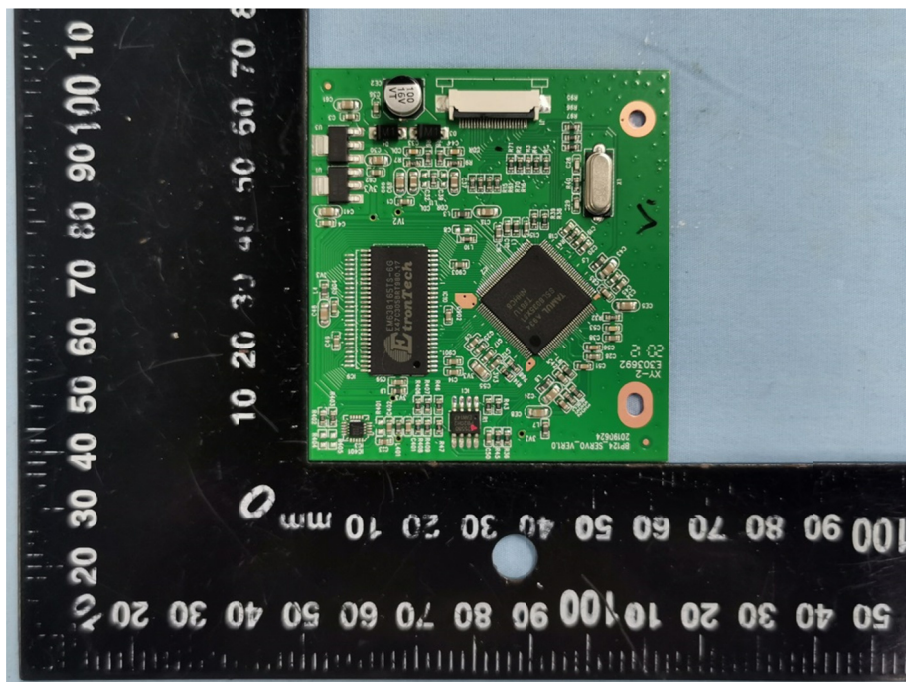

EXHIBIT 3 - EUT INTERNAL PHOTOGRAPHS

EUT Housing and Board View 1

Solder Board-Component View 1

Reference No.: WTX20X04018766W-1

Solder Board-Component View 2

Solder Board-Component View 3

Reference No.: WTX20X04018766W-1

Solder Board-Component View 4

Solder Board-Component View 5

Reference No.: WTX20X04018766W-1

Solder Board-Component View 6

Solder Board-Component View 7

Reference No.: WTX20X04018766W-1

Solder Board-Component View 8