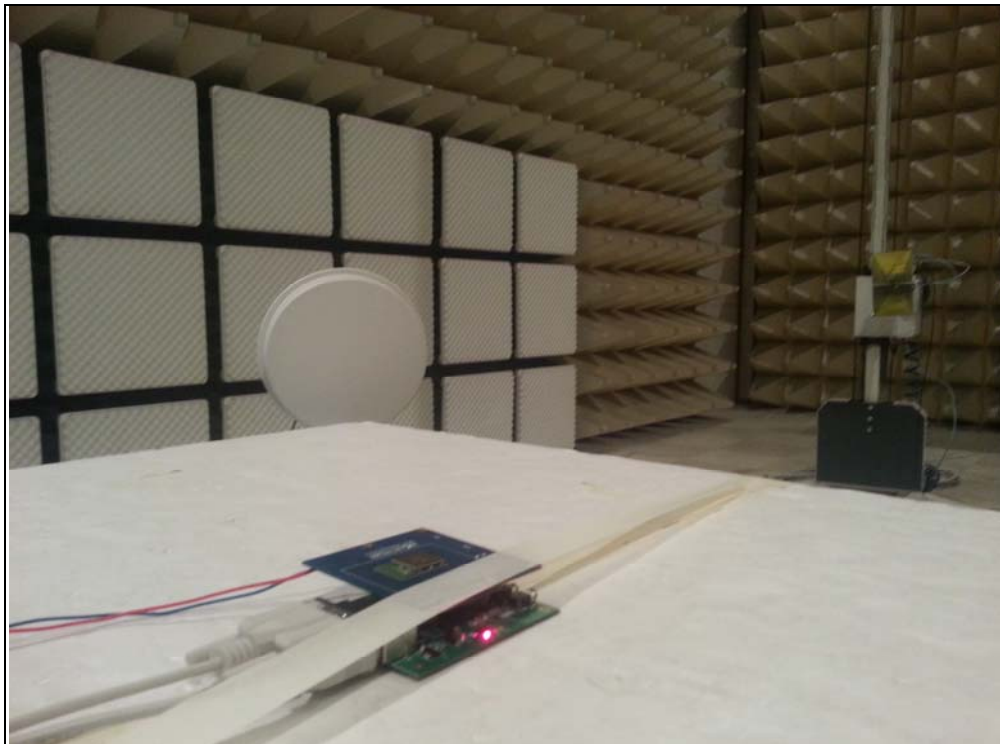

Model : RBFA-C21xx

Test setup photos of EUT

Model : RBFA-C21xx

A. Photo of Field Strength & Spurious Emission Test(Below 1 GHz)

B. Photo of Field Strength & Spurious Emission Test(Above 1 GHz)

Model : RBFA-C21xx

C. AC Power Line conducted Emission