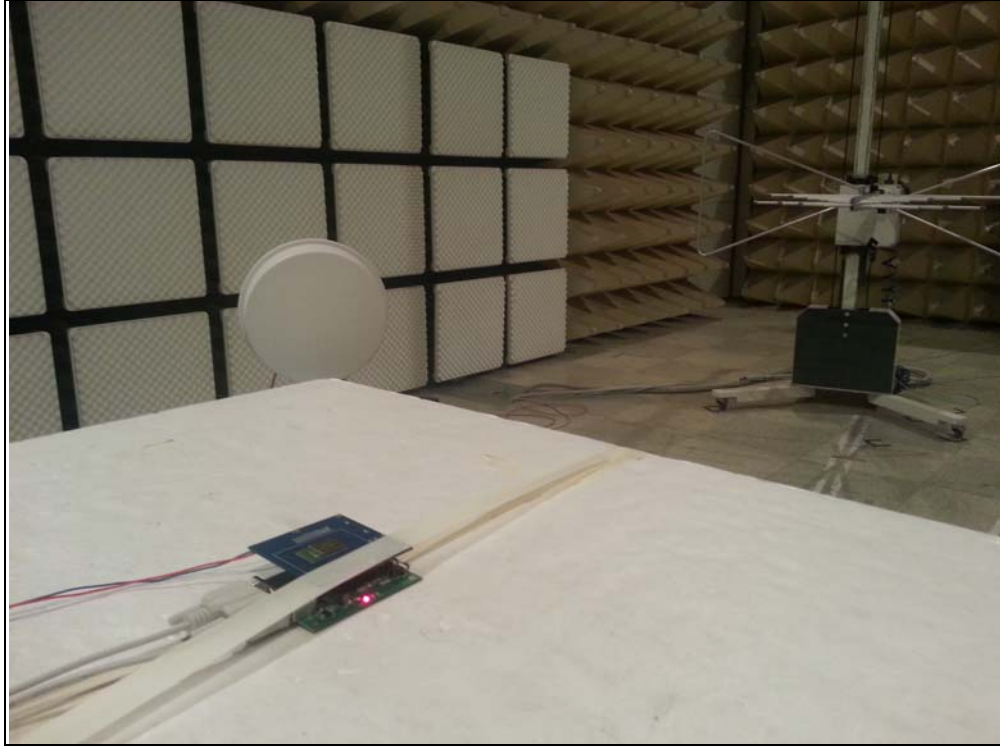

Model : RBFA-C21xx

Test setup photos of EUT

Model : RBFA-C21xx

A. Photo of Field Strength & Spurious Emission Test(Below 1 GHz)

B. Photo of Field Strength & Spurious Emission Test(Above 1 GHz)

Model : RBFA-C21xx

C. AC Power Line conducted Emission