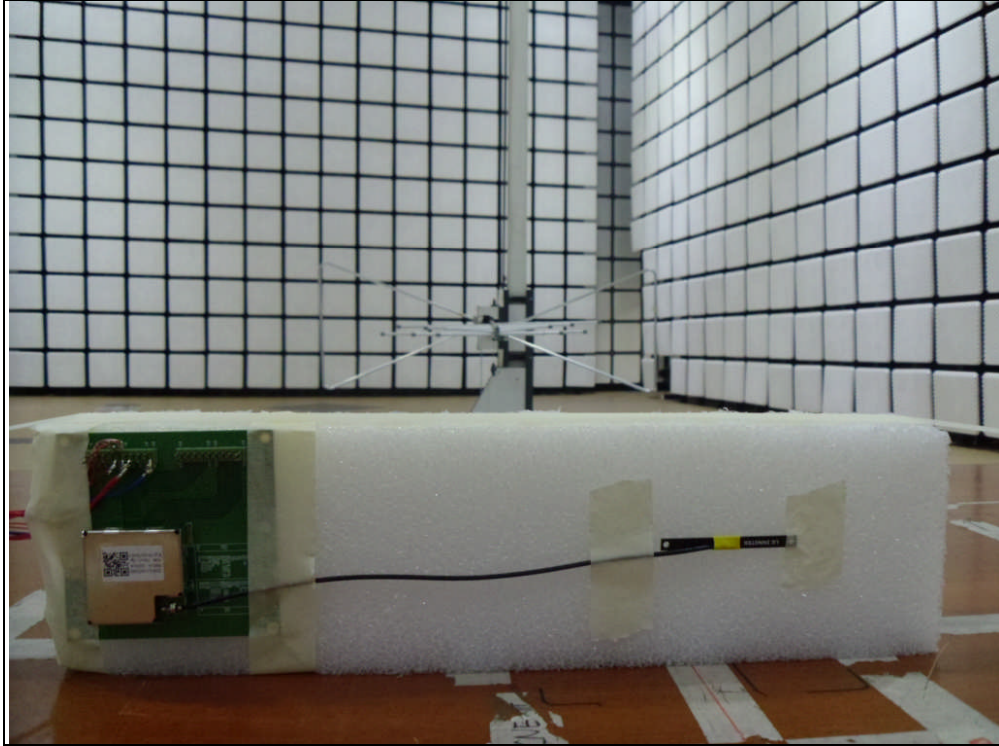

Model : RBDA-G332A

Test setup photos of EUT

Model : RBDA-G332A

Photo of Field Strength & Spurious Emission Test(Below 1 GHz)

Photo of Field Strength & Spurious Emission Test(Above 1 GHz)