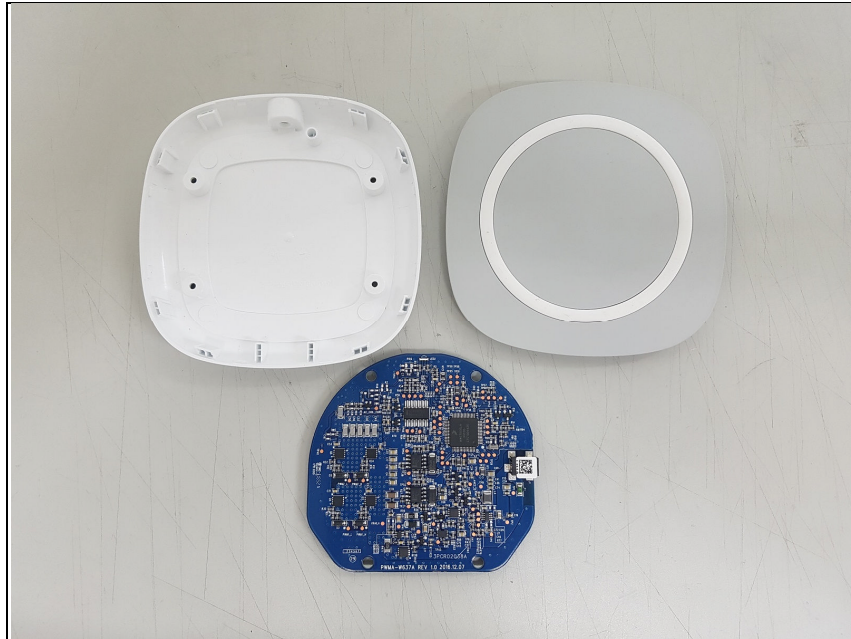

SGS

Internal photos of EUT

Internal view of EUT

Top view of main board

Bottom view of main board

Inductive
Loop coil
Antenna