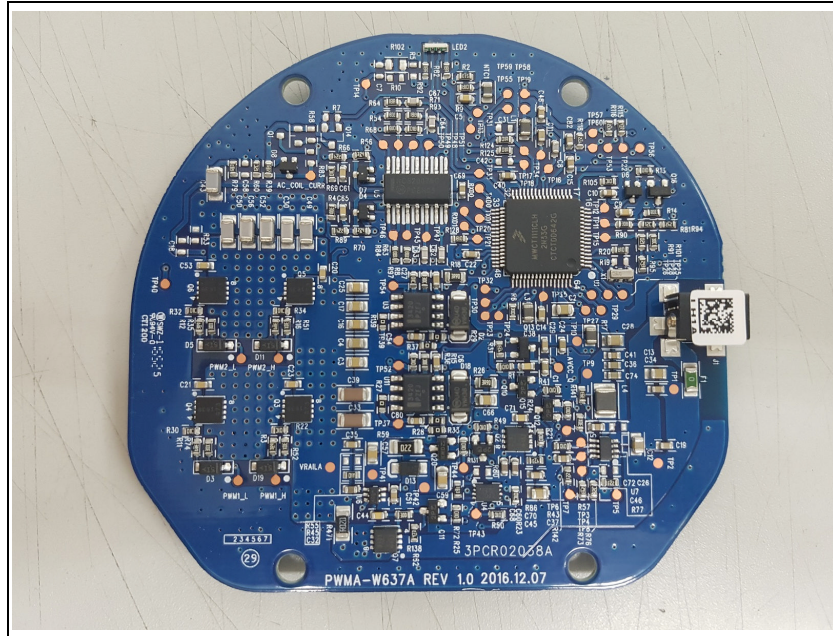

SGS

Internal photos of EUT

Internal view of EUT

Top view of main board

Bottom view of main board

Inductive
Loop coil
Antenna