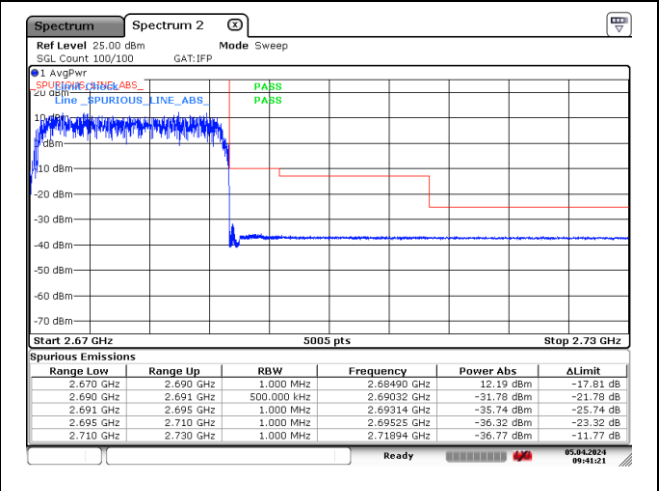

DFT-S-OFDM BPSK - High Channel - 1 RB

DFT-S-OFDM BPSK - High Channel - Full RB

NR band 41 (20 MHz)

DFT-S-OFDM 16QAM - Low Channel - 1 RB

DFT-S-OFDM 16QAM - Low Channel - Full RB

DFT-S-OFDM 16QAM - High Channel - 1 RB