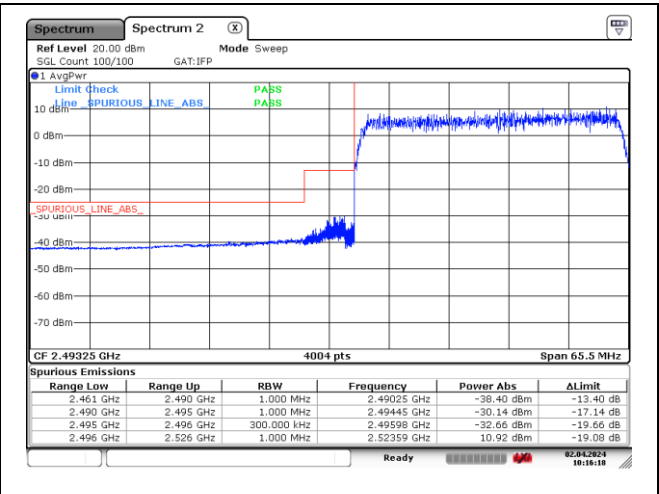

DFT-S-OFDM 16QAM - High Channel - 1 RB

DFT-S-OFDM 16QAM - High Channel - Full RB

NR band 41 (30 MHz)

CP-OFDM QPSK - Low Channel - 1 RB

CP-OFDM QPSK - Low Channel - Full RB

CP-OFDM QPSK - High Channel - 1 RB