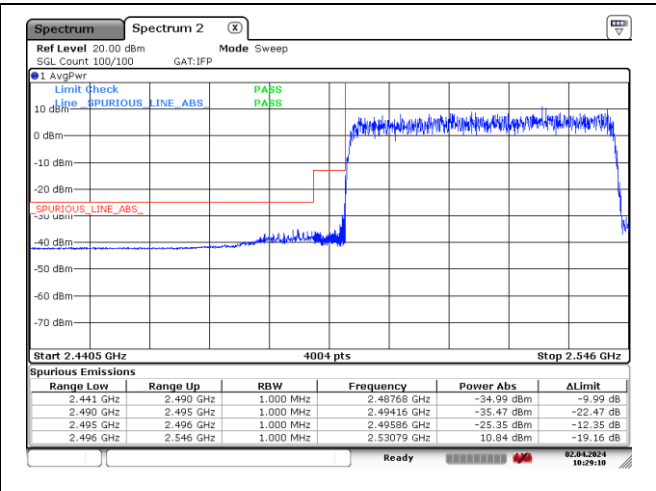

NR band 41 (50 MHz)

DFT-S-OFDM BPSK - Low Channel - 1 RB

DFT-S-OFDM BPSK - Low Channel - Full RB

DFT-S-OFDM BPSK - High Channel - 1 RB

DFT-S-OFDM BPSK - High Channel - Full RB

NR band 41 (50 MHz)

DFT-S-OFDM 16QAM - Low Channel - 1 RB