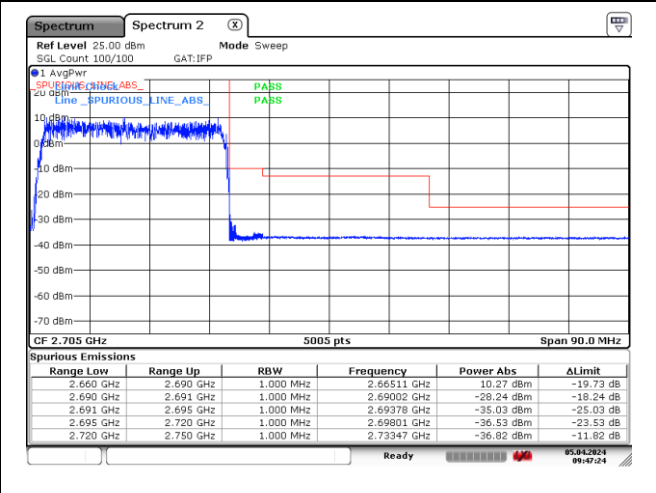

DFT-S-OFDM 16QAM - High Channel - Full RB