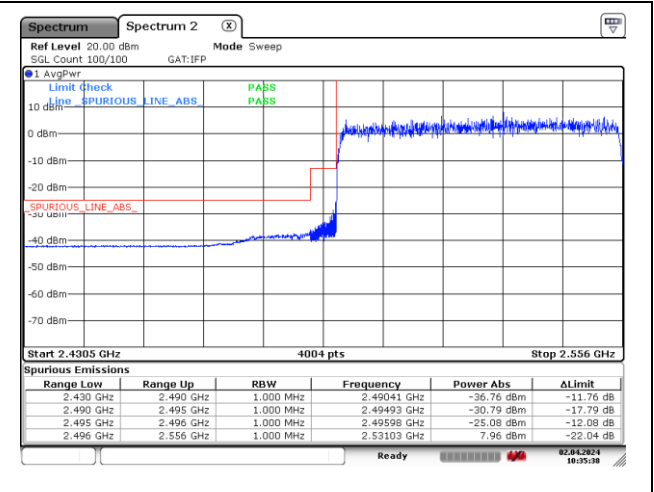

NR band 41 (60 MHz)

CP-OFDM 16QAM - Low Channel - Full RB