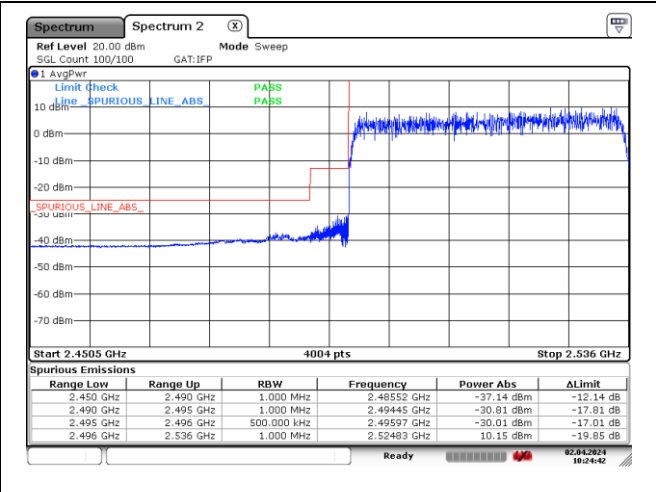

NR band 41 (40 MHz)

CP-OFDM 16QAM - Low Channel - Full RB