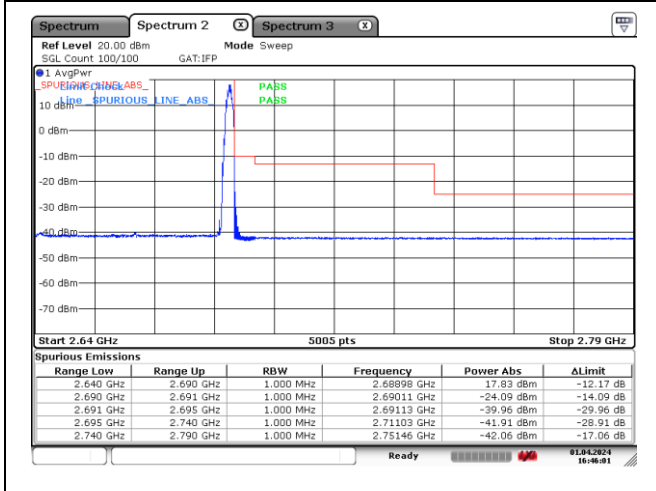

CP-OFDM QPSK - High Channel - 1 RB

CP-OFDM QPSK - High Channel - Full RB

NR band 41 (50 MHz)

CP-OFDM 16QAM - Low Channel - 1 RB

CP-OFDM 16QAM - Low Channel - Full RB

CP-OFDM 16QAM - High Channel - 1 RB

CP-OFDM 16QAM - High Channel - Full RB