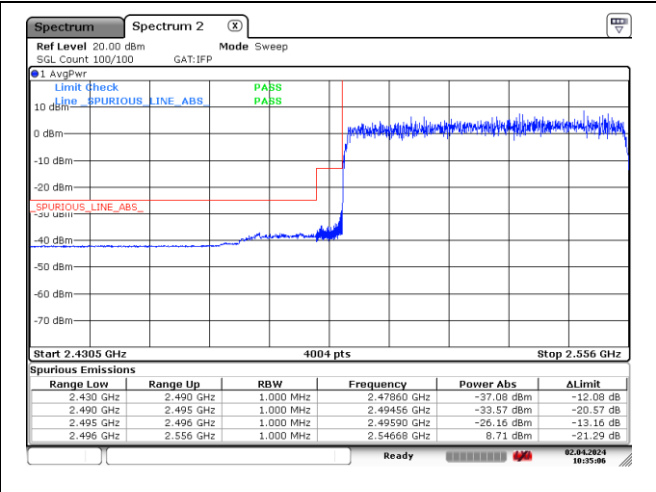

DFT-S-OFDM 16QAM - Low Channel - Full RB

DFT-S-OFDM 16QAM - High Channel - 1 RB

DFT-S-OFDM 16QAM - High Channel - Full RB

NR band 41 (60 MHz)

CP-OFDM QPSK - Low Channel - 1 RB

CP-OFDM QPSK - Low Channel - Full RB