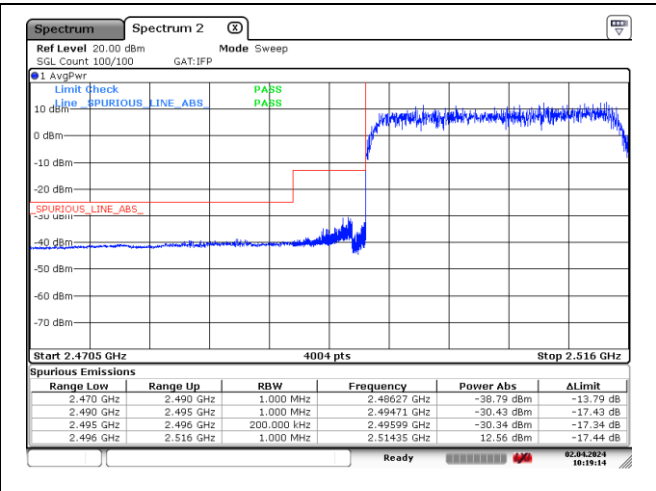

CP-OFDM QPSK - Low Channel - Full RB