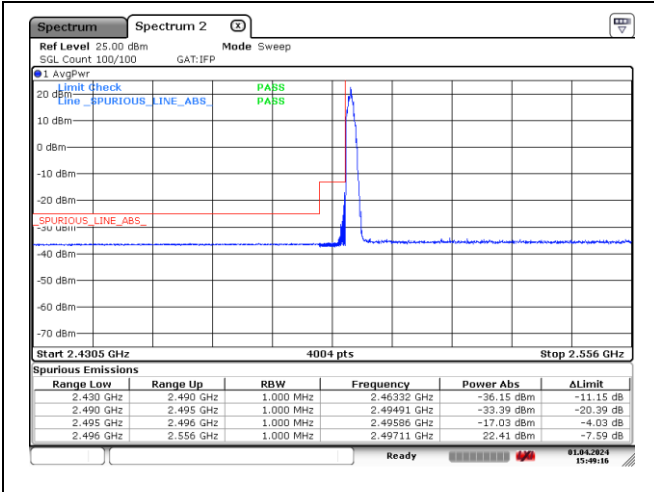

NR band 41 (60 MHz)

CP-OFDM 16QAM - Low Channel - 1 RB