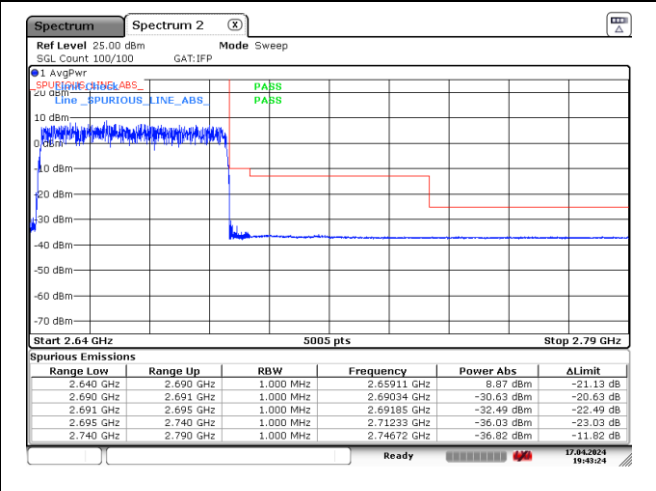

DFT-S-OFDM 16QAM - High Channel - Full RB