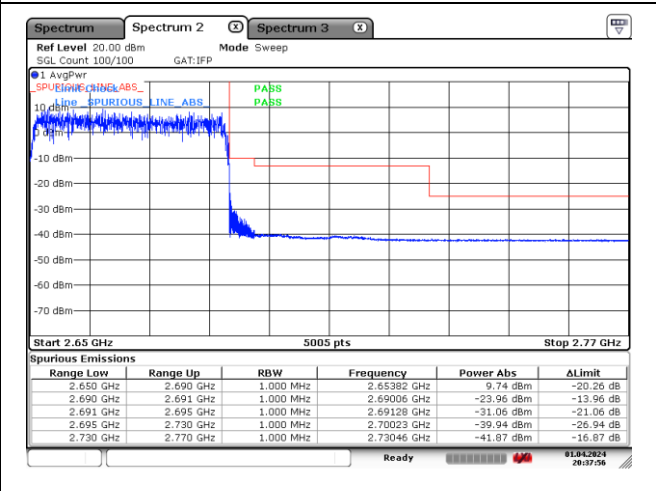

CP-OFDM 16QAM - High Channel - Full RB