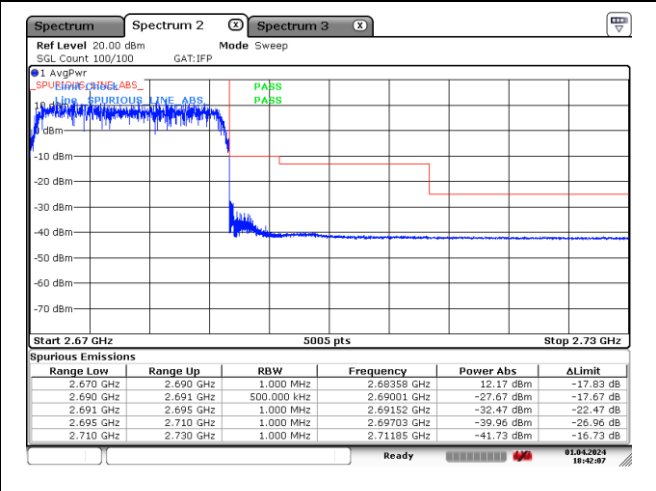

DFT-S-OFDM 16QAM - High Channel - Full RB

NR band 41 (20 MHz)

CP-OFDM QPSK - Low Channel - 1 RB

CP-OFDM QPSK - Low Channel - Full RB

CP-OFDM QPSK - High Channel - 1 RB

CP-OFDM QPSK - High Channel - Full RB