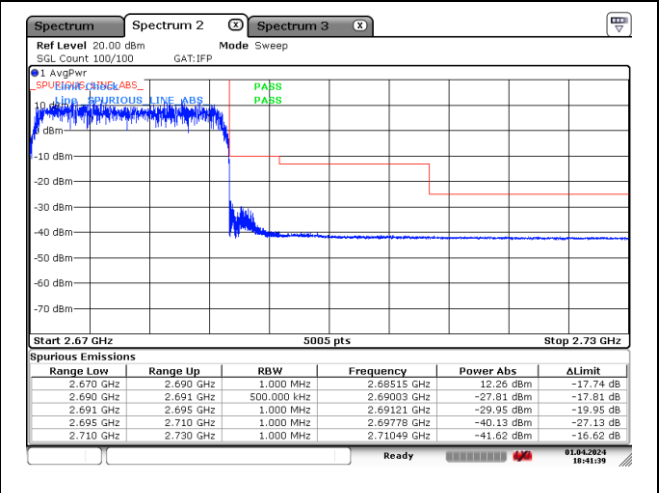

DFT-S-OFDM 16QAM - High Channel - 1 RB

DFT-S-OFDM 16QAM - High Channel - Full RB

NR band 41 (30 MHz)

CP-OFDM QPSK - Low Channel - 1 RB

CP-OFDM QPSK - Low Channel - Full RB

CP-OFDM QPSK - High Channel - 1 RB