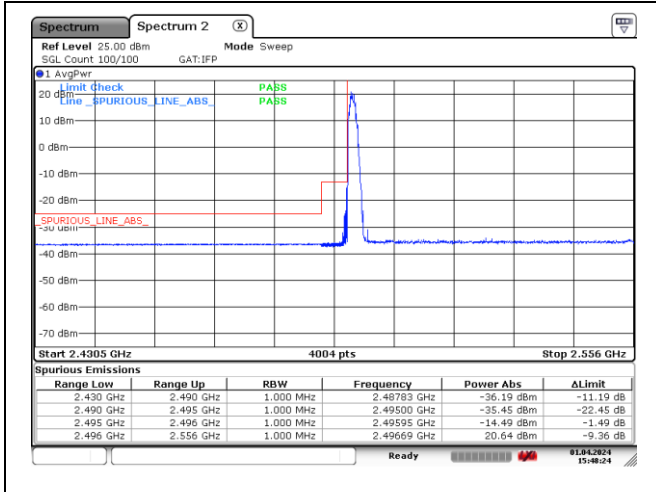

DFT-S-OFDM 16QAM - Low Channel - Full RB

DFT-S-OFDM 16QAM - High Channel - 1 RB

DFT-S-OFDM 16QAM - High Channel - Full RB

NR band 41 (60 MHz)

CP-OFDM QPSK - Low Channel - 1 RB

CP-OFDM QPSK - Low Channel - Full RB