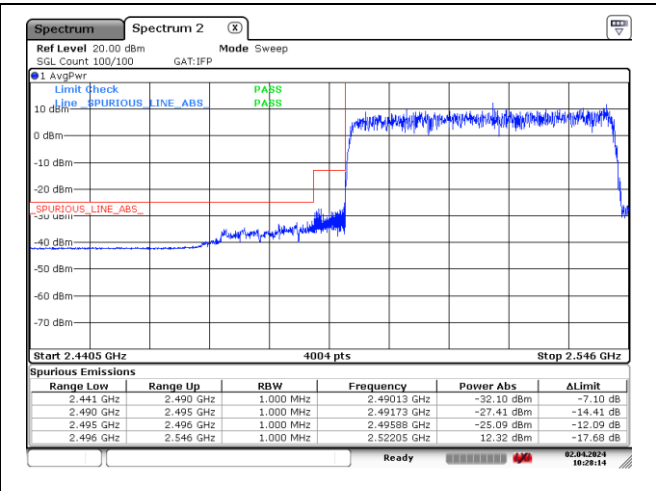

DFT-S-OFDM BPSK - Low Channel - Full RB