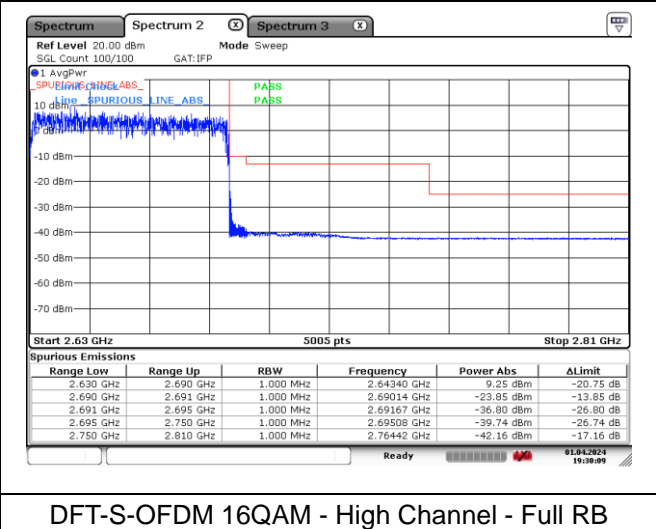

DFT-S-OFDM 16QAM - High Channel - Full RB