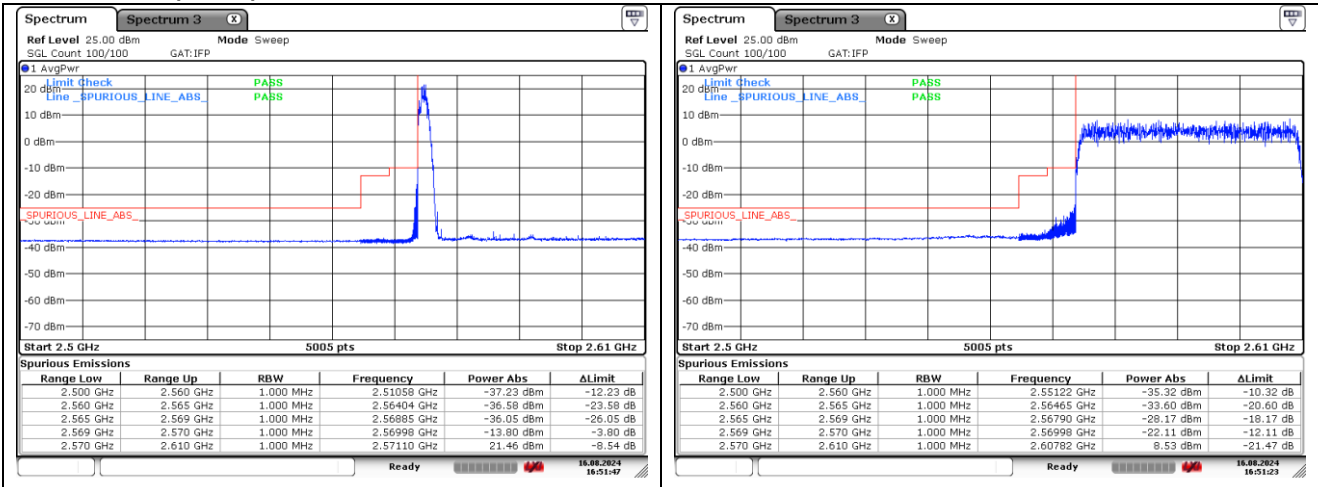

NR band 38 (40 MHz)

CP-OFDM QPSK - Low Channel - 1 RB

CP-OFDM QPSK - Low Channel - Full RB

CP-OFDM QPSK - High Channel - 1 RB

CP-OFDM QPSK - High Channel - Full RB

NR band 38 (40 MHz)

CP-OFDM 16QAM - Low Channel - 1 RB