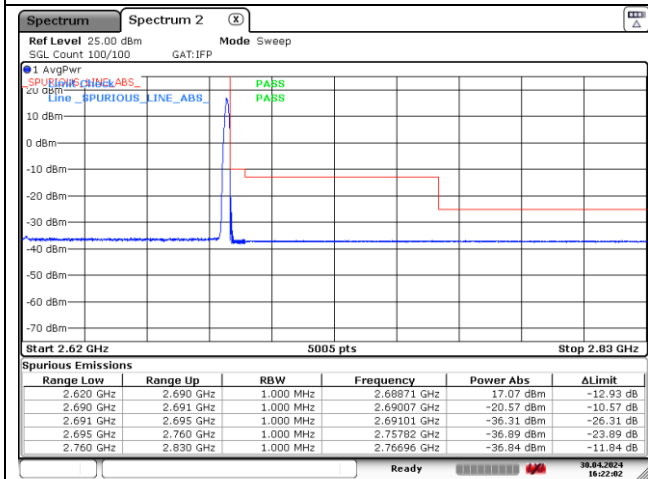

DFT-S-OFDM BPSK - Low Channel - 1 RB