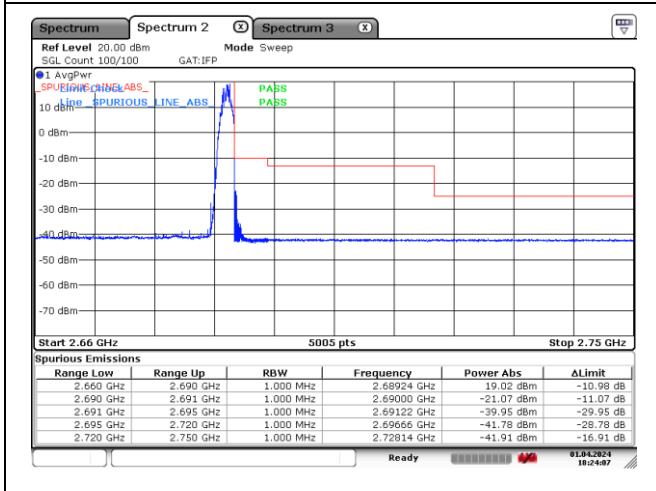

CP-OFDM 16QAM - Low Channel - 1 RB

CP-OFDM 16QAM - High Channel - 1 RB

CP-OFDM 16QAM - High Channel - Full RB