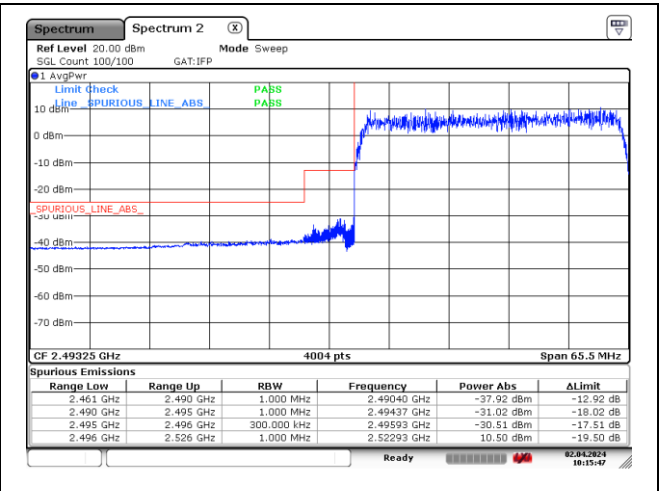

NR band 41 (30 MHz)