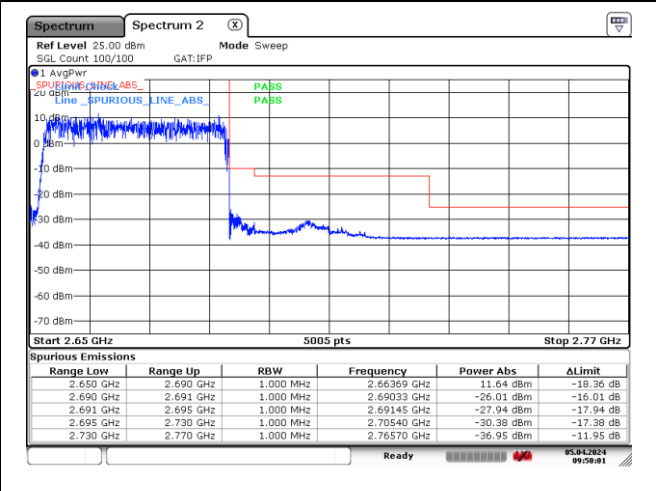

DFT-S-OFDM BPSK - High Channel - Full RB