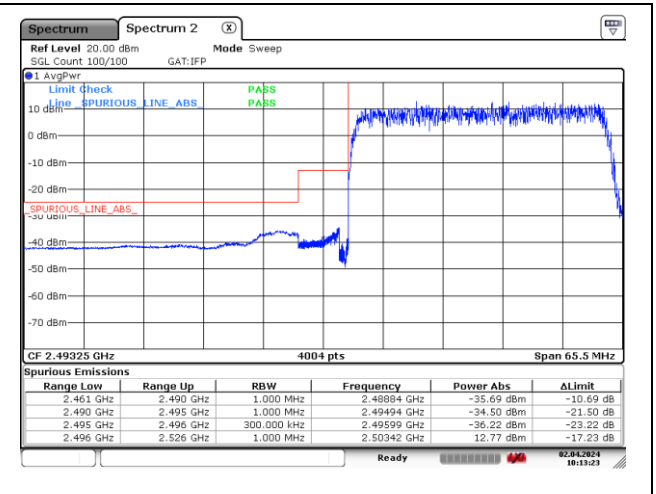

NR band 41 (20 MHz)

CP-OFDM 16QAM - Low Channel - 1 RB

CP-OFDM 16QAM - Low Channel - Full RB

CP-OFDM 16QAM - High Channel - 1 RB

CP-OFDM 16QAM - High Channel - Full RB

NR band 41 (30 MHz)

DFT-S-OFDM BPSK - Low Channel - 1 RB