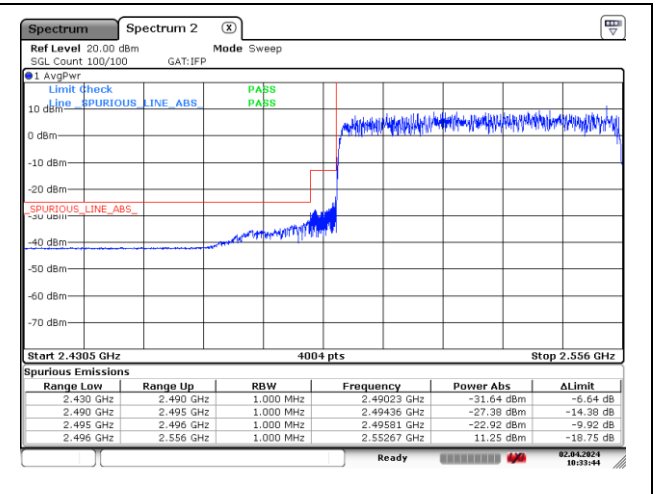

NR band 41 (60 MHz)