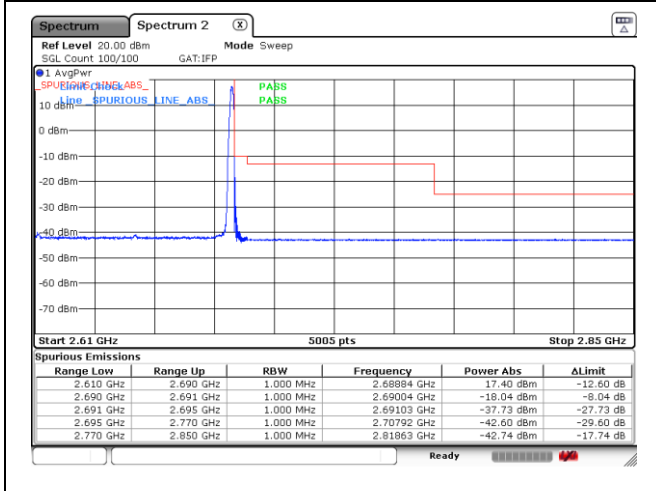

DFT-S-OFDM BPSK - High Channel - 1 RB