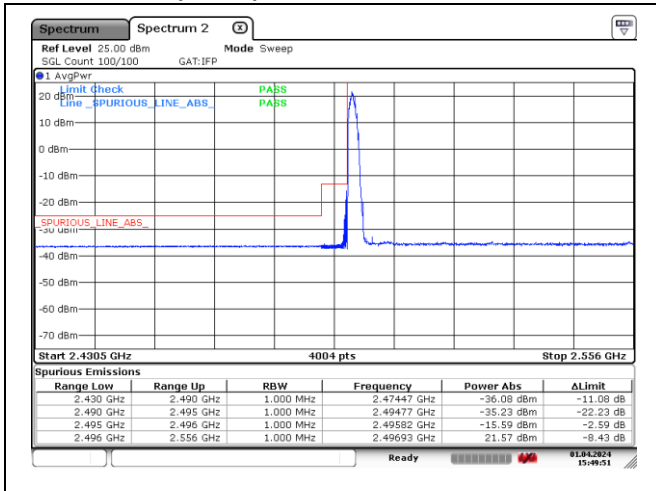

NR band 41 (60 MHz)

DFT-S-OFDM BPSK - Low Channel - 1 RB

DFT-S-OFDM BPSK - Low Channel - Full RB

DFT-S-OFDM BPSK - High Channel - 1 RB

DFT-S-OFDM BPSK - High Channel - Full RB

NR band 41 (60 MHz)

DFT-S-OFDM 16QAM - Low Channel - 1 RB