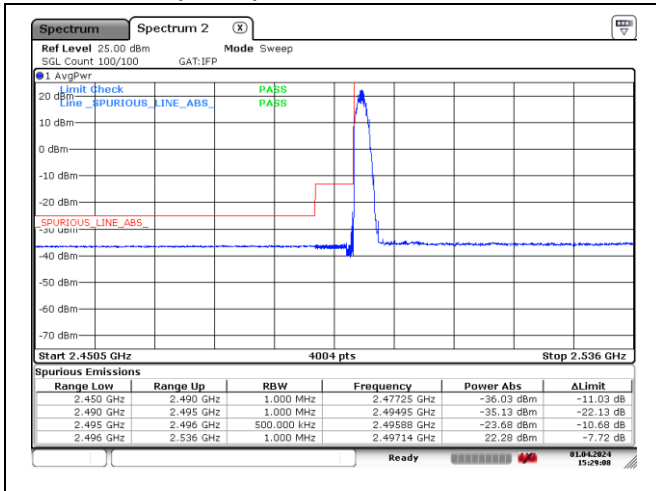

DFT-S-OFDM BPSK - Low Channel - Full RB

DFT-S-OFDM BPSK - High Channel - 1 RB

DFT-S-OFDM BPSK - High Channel - Full RB

NR band 41 (40 MHz)

DFT-S-OFDM 16QAM - Low Channel - 1 RB

DFT-S-OFDM 16QAM - Low Channel - Full RB