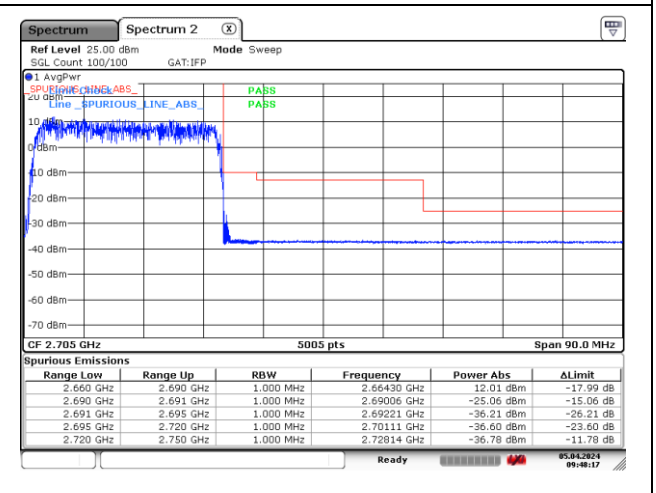

DFT-S-OFDM BPSK - Low Channel - Full RB

DFT-S-OFDM BPSK - High Channel - 1 RB

DFT-S-OFDM BPSK - High Channel - Full RB