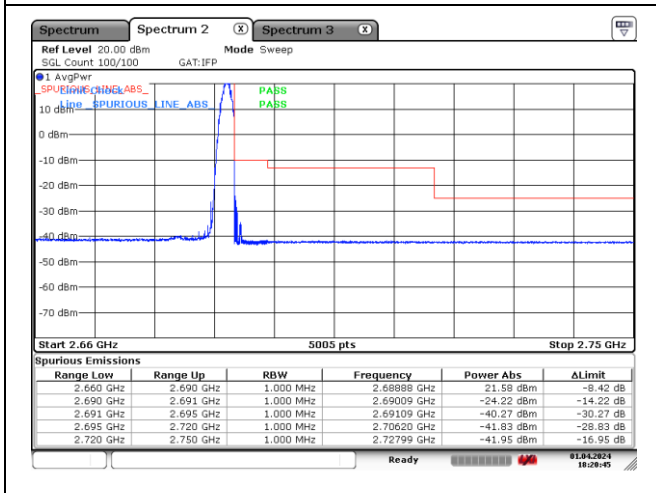

NR band 41 (20 MHz)

CP-OFDM 16QAM - Low Channel - 1 RB

CP-OFDM 16QAM - Low Channel - Full RB

CP-OFDM 16QAM - High Channel - 1 RB

CP-OFDM 16QAM - High Channel - Full RB

NR band 41 (30 MHz)

DFT-S-OFDM BPSK - Low Channel - 1 RB