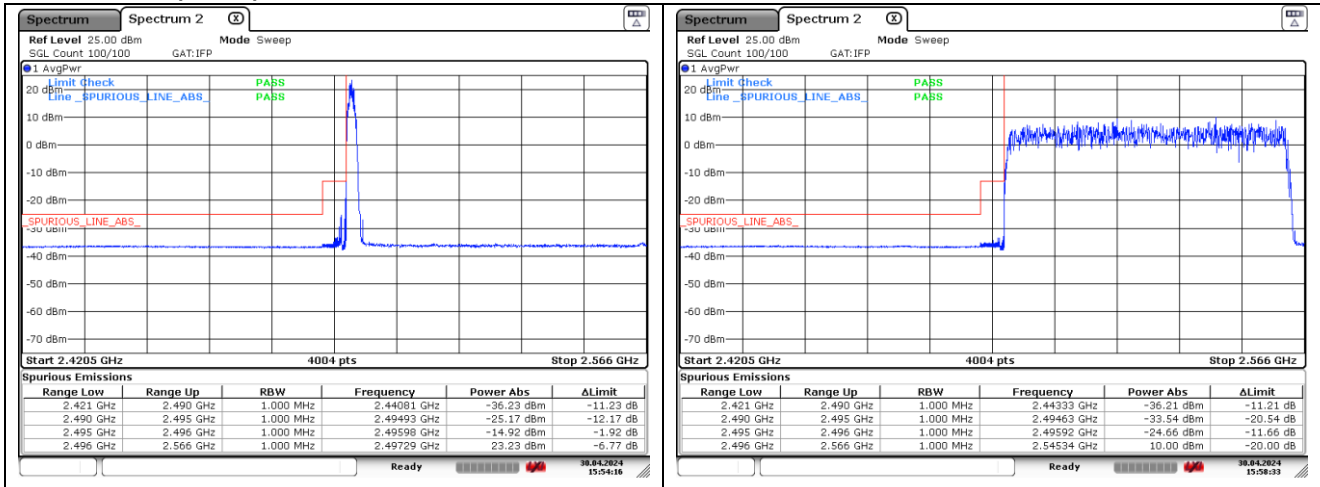

NR band 41 (70 MHz)