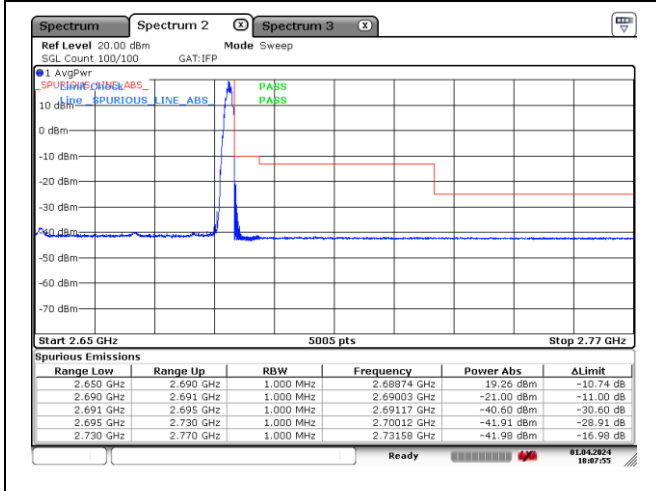

DFT-S-OFDM 16QAM - High Channel - 1 RB

DFT-S-OFDM 16QAM - High Channel - Full RB

NR band 41 (40 MHz)

CP-OFDM QPSK - Low Channel - 1 RB

CP-OFDM QPSK - Low Channel - Full RB

CP-OFDM QPSK - High Channel - 1 RB