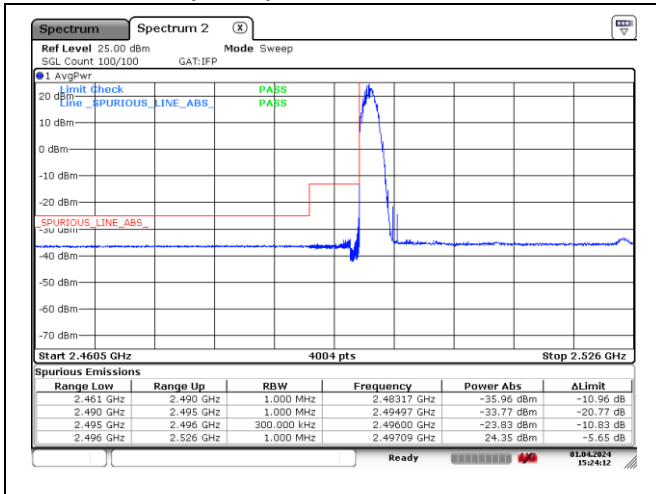

NR band 41 (20 MHz)

CP-OFDM 16QAM - Low Channel - 1 RB

CP-OFDM 16QAM - Low Channel - Full RB

CP-OFDM 16QAM - High Channel - 1 RB

CP-OFDM 16QAM - High Channel - Full RB

NR band 41 (30 MHz)

DFT-S-OFDM BPSK - Low Channel - 1 RB