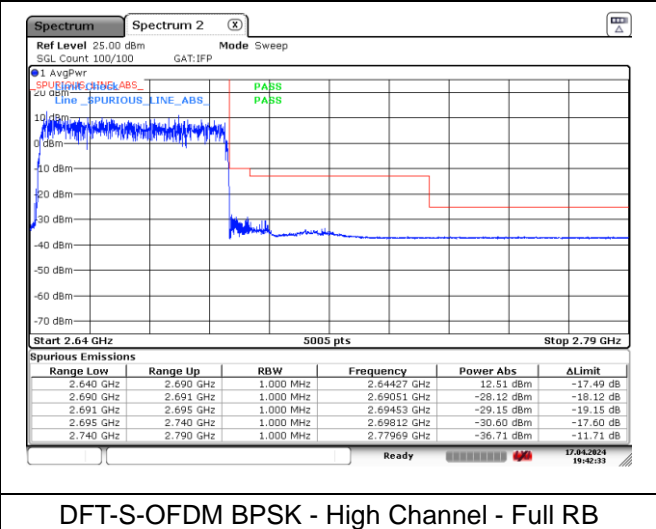

NR band 41 (50 MHz)

DFT-S-OFDM BPSK - Low Channel - 1 RB

DFT-S-OFDM BPSK - Low Channel - Full RB

DFT-S-OFDM BPSK - High Channel - 1 RB

DFT-S-OFDM BPSK - High Channel - Full RB

NR band 41 (50 MHz)

DFT-S-OFDM 16QAM - Low Channel - 1 RB