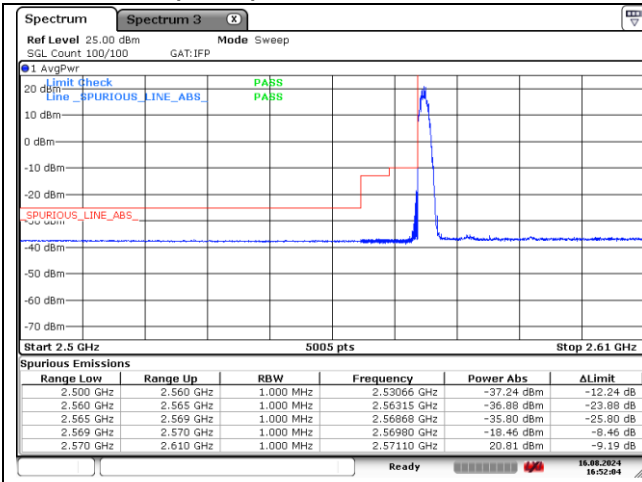

NR band 38 (40 MHz)

CP-OFDM QPSK - Low Channel - 1 RB

CP-OFDM QPSK - Low Channel - Full RB

CP-OFDM QPSK - High Channel - 1 RB

CP-OFDM QPSK - High Channel - Full RB

NR band 38 (40 MHz)

CP-OFDM 16QAM - Low Channel - 1 RB