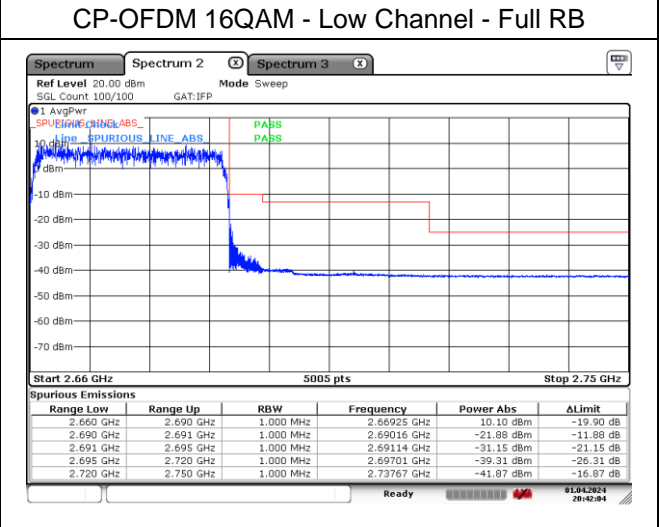

CP-OFDM 16QAM - Low Channel - 1 RB

CP-OFDM 16QAM - High Channel - 1 RB

CP-OFDM 16QAM - High Channel - Full RB