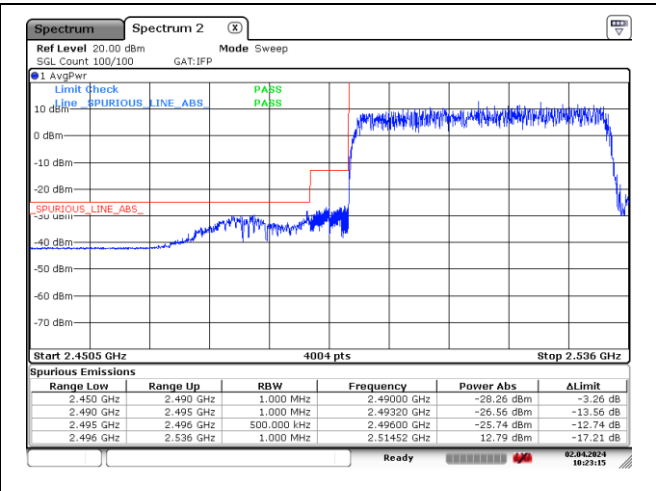

CP-OFDM QPSK - High Channel - Full RB

NR band 41 (30 MHz)

CP-OFDM 16QAM - Low Channel - 1 RB

CP-OFDM 16QAM - High Channel - 1 RB

CP-OFDM 16QAM - High Channel - Full RB

NR band 41 (40 MHz)

DFT-S-OFDM BPSK - Low Channel - 1 RB