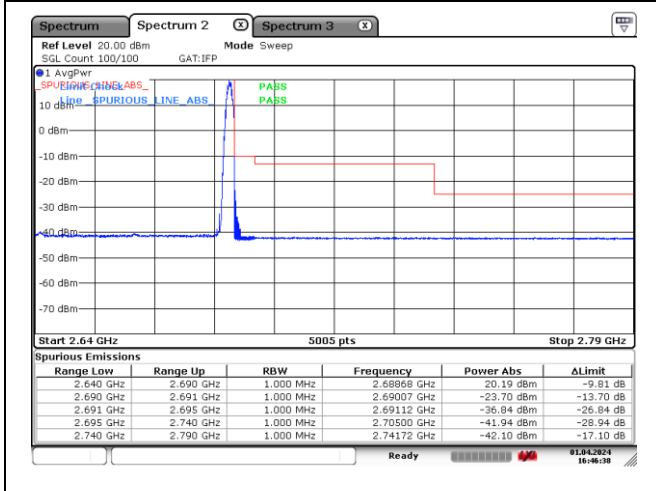

DFT-S-OFDM 16QAM - High Channel - 1 RB