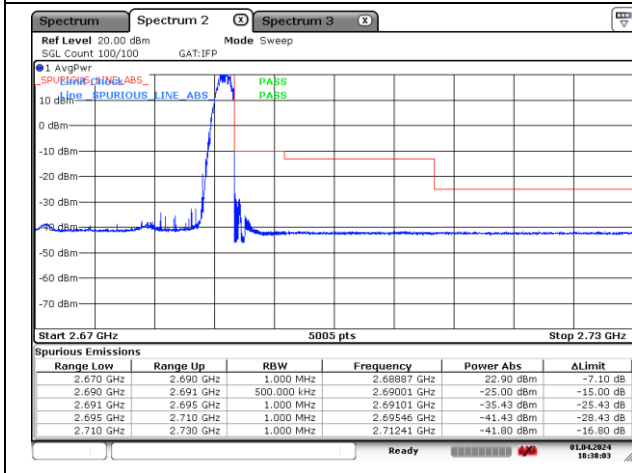

CP-OFDM 16QAM - Low Channel - Full RB

CP-OFDM 16QAM - High Channel - 1 RB

CP-OFDM 16QAM - High Channel - Full RB

NR band 41 (20 MHz)

DFT-S-OFDM BPSK - Low Channel - 1 RB

DFT-S-OFDM BPSK - Low Channel - Full RB

DFT-S-OFDM BPSK - High Channel - 1 RB

DFT-S-OFDM BPSK - High Channel - Full RB

NR band 41 (20 MHz)

DFT-S-OFDM 16QAM - Low Channel - 1 RB

DFT-S-OFDM 16QAM - Low Channel - Full RB

DFT-S-OFDM 16QAM - High Channel - 1 RB