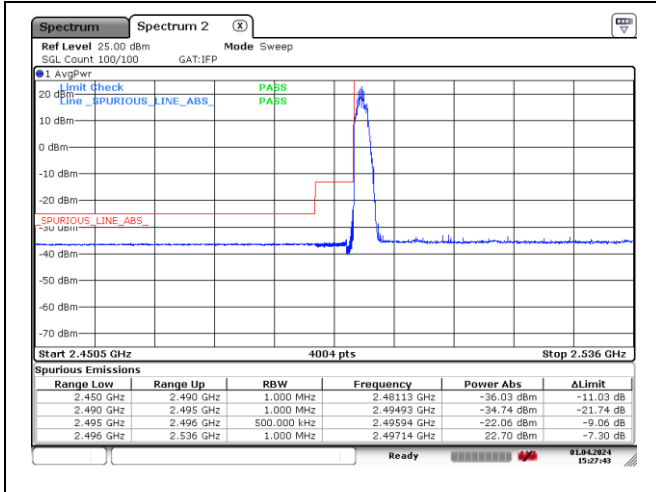

NR band 41 (40 MHz)

CP-OFDM QPSK - Low Channel - 1 RB