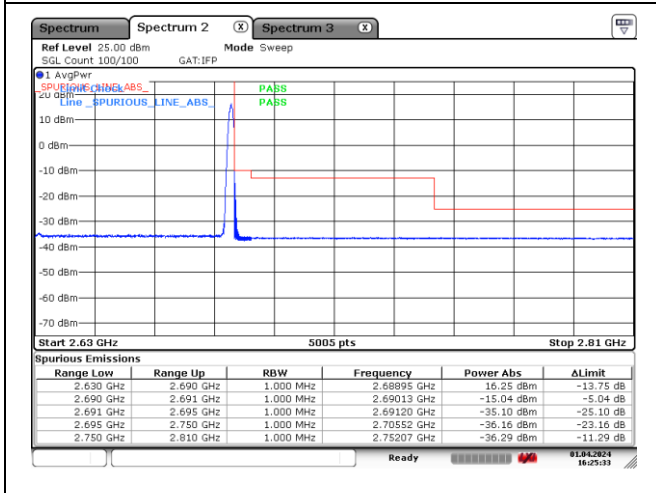

DFT-S-OFDM BPSK - Low Channel - 1 RB

DFT-S-OFDM BPSK - Low Channel - Full RB

DFT-S-OFDM BPSK - High Channel - 1 RB

DFT-S-OFDM BPSK - High Channel - Full RB