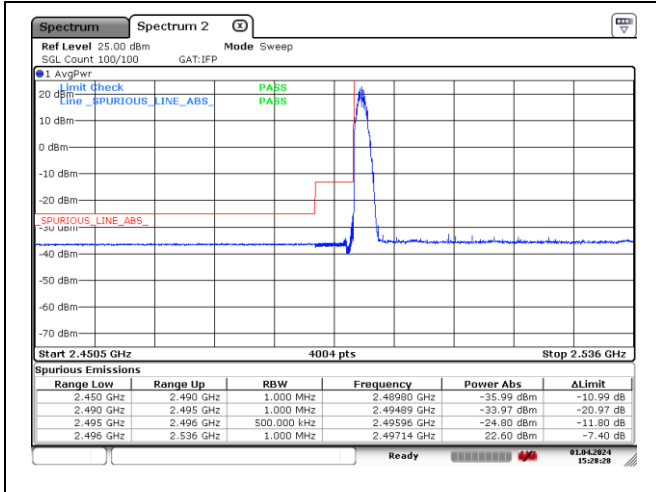

NR band 41 (40 MHz)

CP-OFDM 16QAM - Low Channel - 1 RB