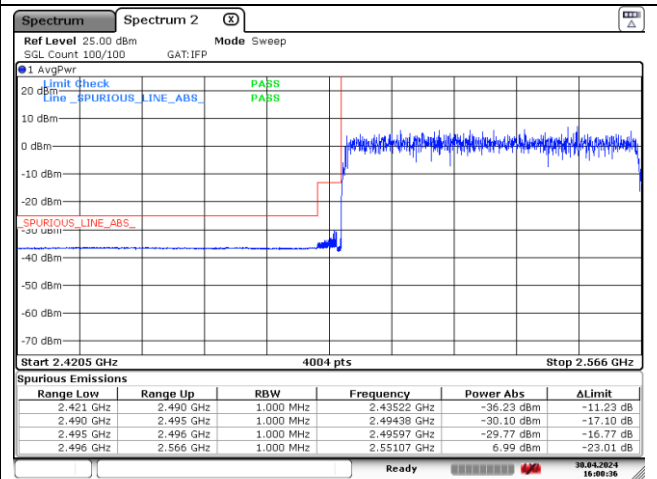

DFT-S-OFDM 16QAM - Low Channel - Full RB

DFT-S-OFDM 16QAM - High Channel - 1 RB

DFT-S-OFDM 16QAM - High Channel - Full RB