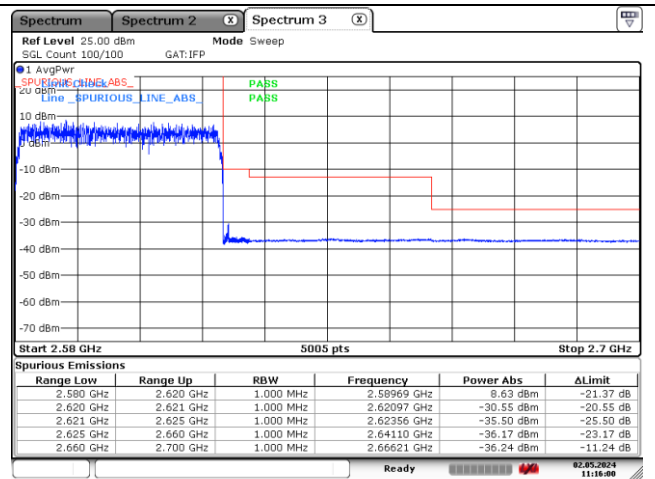

NR band 38 (40 MHz)

CP-OFDM QPSK - Low Channel - 1 RB

CP-OFDM QPSK - Low Channel - Full RB

CP-OFDM QPSK - High Channel - 1 RB

CP-OFDM QPSK - High Channel - Full RB

NR band 38 (40 MHz)

CP-OFDM 16QAM - Low Channel - 1 RB