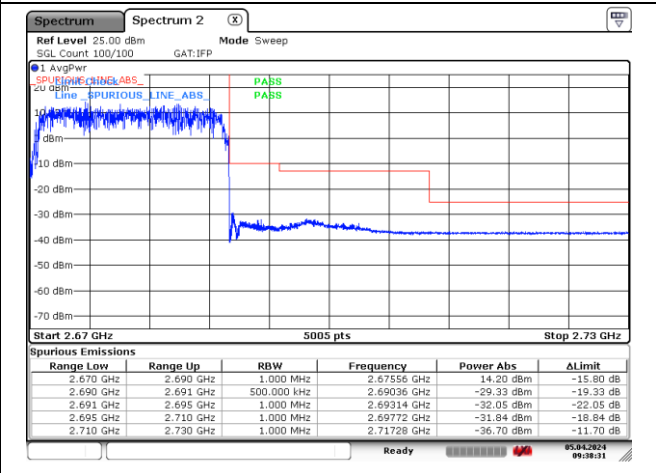

CP-OFDM 16QAM - Low Channel - Full RB

CP-OFDM 16QAM - High Channel - 1 RB

CP-OFDM 16QAM - High Channel - Full RB

NR band 41 (20 MHz)

DFT-S-OFDM BPSK - Low Channel - 1 RB

DFT-S-OFDM BPSK - Low Channel - Full RB

DFT-S-OFDM BPSK - High Channel - 1 RB

DFT-S-OFDM BPSK - High Channel - Full RB

NR band 41 (20 MHz)

DFT-S-OFDM 16QAM - Low Channel - 1 RB

DFT-S-OFDM 16QAM - Low Channel - Full RB

DFT-S-OFDM 16QAM - High Channel - 1 RB