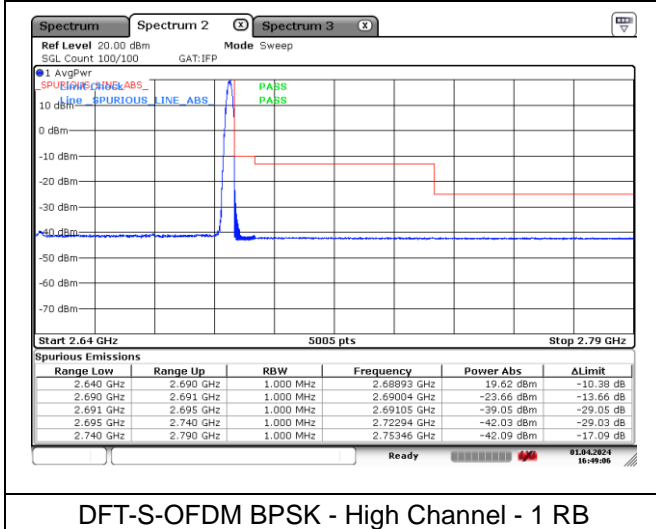

DFT-S-OFDM BPSK - High Channel - 1 RB