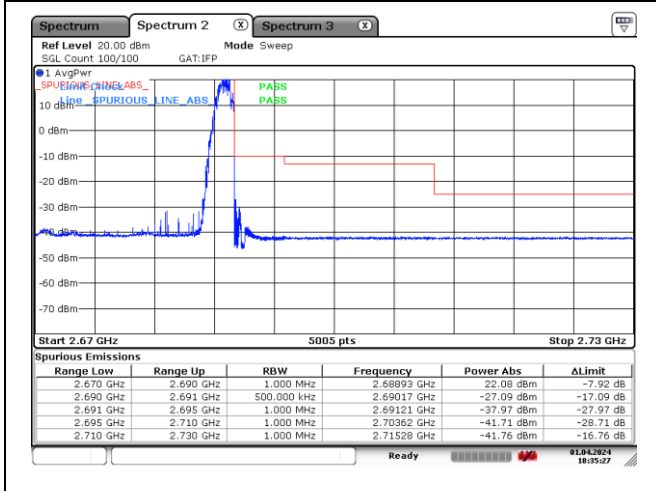

DFT-S-OFDM 16QAM - High Channel - Full RB

NR band 41 (20 MHz)

CP-OFDM QPSK - Low Channel - 1 RB

CP-OFDM QPSK - Low Channel - Full RB

CP-OFDM QPSK - High Channel - 1 RB

CP-OFDM QPSK - High Channel - Full RB