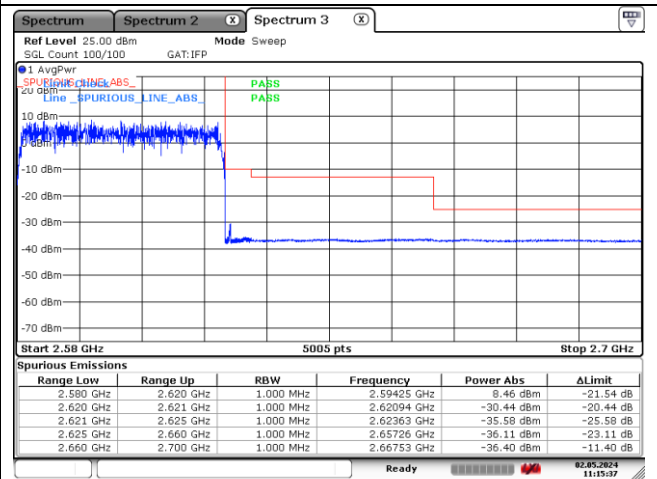

CP-OFDM 16QAM - Low Channel - Full RB

CP-OFDM 16QAM - High Channel - 1 RB

CP-OFDM 16QAM - High Channel - Full RB