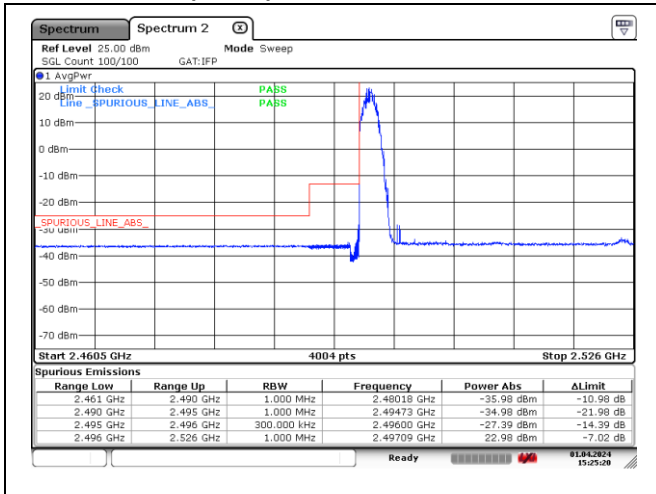

DFT-S-OFDM BPSK - Low Channel - Full RB

DFT-S-OFDM BPSK - High Channel - 1 RB

DFT-S-OFDM BPSK - High Channel - Full RB

NR band 41 (30 MHz)

DFT-S-OFDM 16QAM - Low Channel - 1 RB

DFT-S-OFDM 16QAM - Low Channel - Full RB