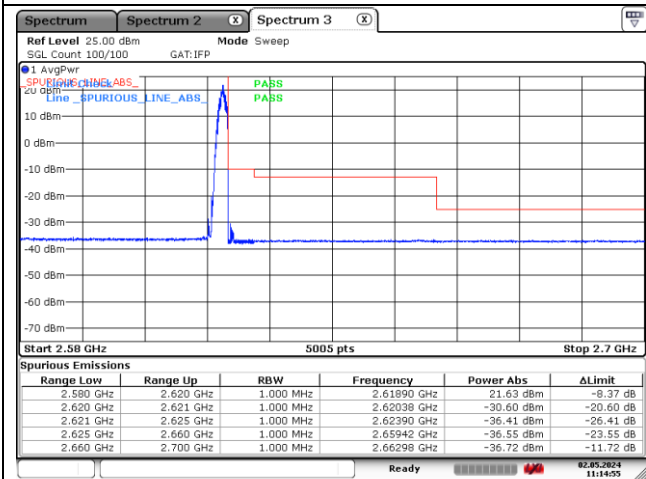

NR band 38 (40 MHz)

CP-OFDM QPSK - Low Channel - 1 RB

CP-OFDM QPSK - Low Channel - Full RB

CP-OFDM QPSK - High Channel - 1 RB

CP-OFDM QPSK - High Channel - Full RB

NR band 38 (40 MHz)

CP-OFDM 16QAM - Low Channel - 1 RB