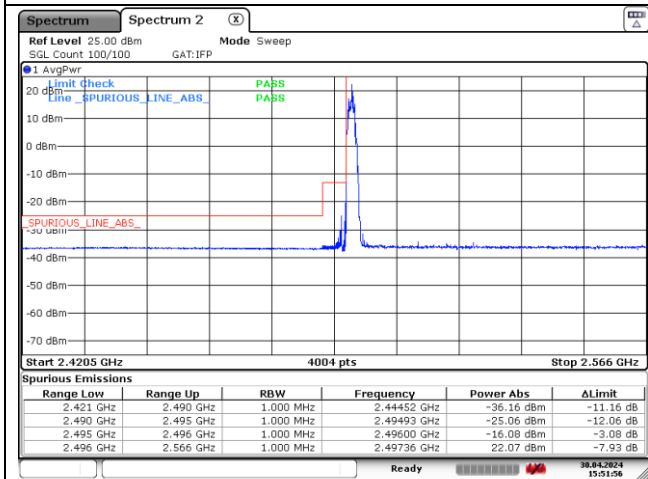

NR band 41 (70 MHz)

DFT-S-OFDM BPSK - Low Channel - 1 RB

DFT-S-OFDM BPSK - Low Channel - Full RB

DFT-S-OFDM BPSK - High Channel - 1 RB

DFT-S-OFDM BPSK - High Channel - Full RB

NR band 41 (70 MHz)

DFT-S-OFDM 16QAM - Low Channel - 1 RB