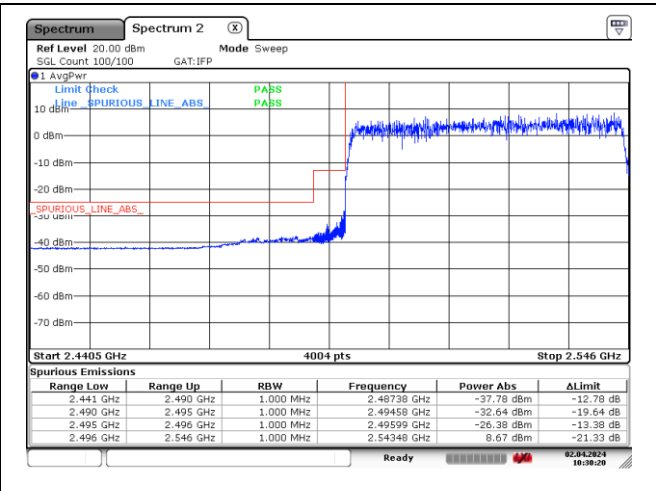

DFT-S-OFDM 16QAM - Low Channel - Full RB

DFT-S-OFDM 16QAM - High Channel - 1 RB

DFT-S-OFDM 16QAM - High Channel - Full RB

NR band 41 (50 MHz)

CP-OFDM QPSK - Low Channel - 1 RB

CP-OFDM QPSK - Low Channel - Full RB