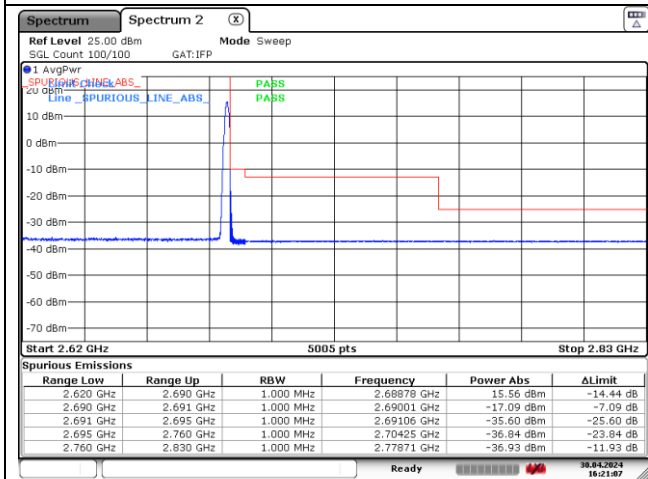

DFT-S-OFDM 16QAM - Low Channel - Full RB

DFT-S-OFDM 16QAM - High Channel - 1 RB

DFT-S-OFDM 16QAM - High Channel - Full RB

NR band 41 (70 MHz)

CP-OFDM QPSK - Low Channel - 1 RB

CP-OFDM QPSK - Low Channel - Full RB