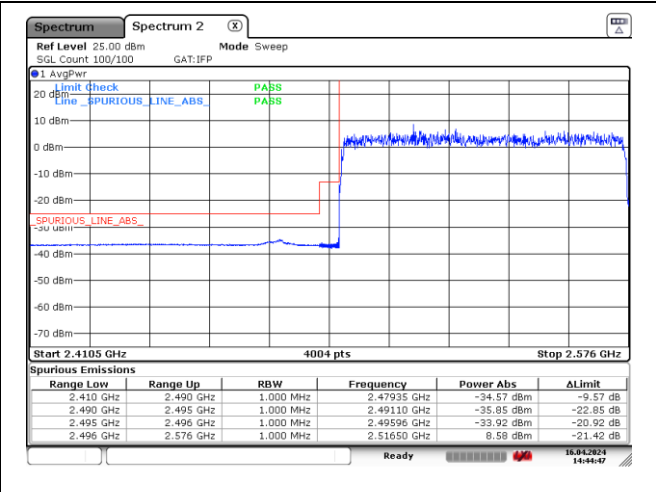

DFT-S-OFDM BPSK - Low Channel - Full RB