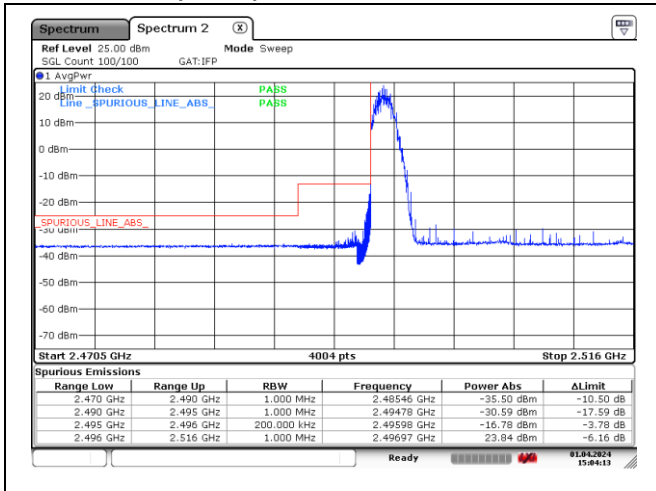

NR band 41 (20 MHz)

CP-OFDM QPSK - Low Channel - 1 RB