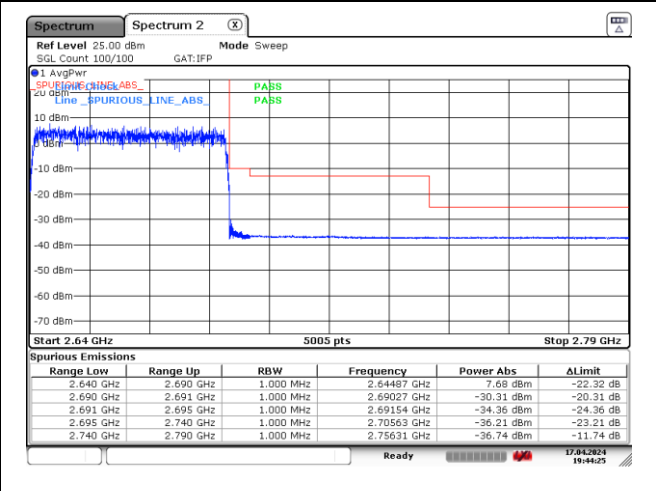

CP-OFDM QPSK - High Channel - Full RB