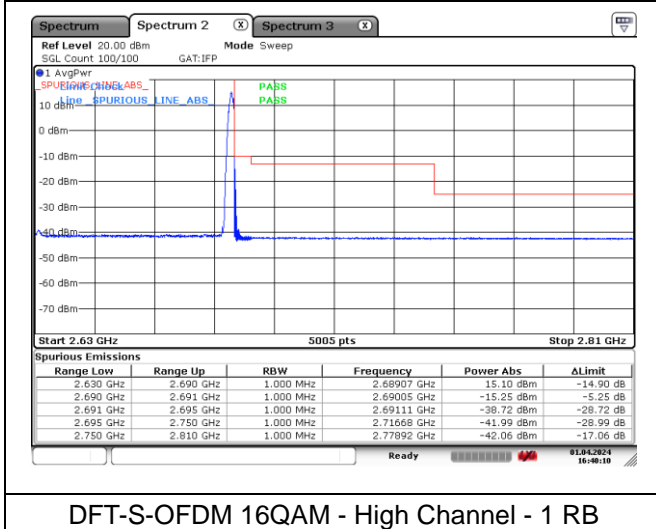

DFT-S-OFDM 16QAM - High Channel - 1 RB