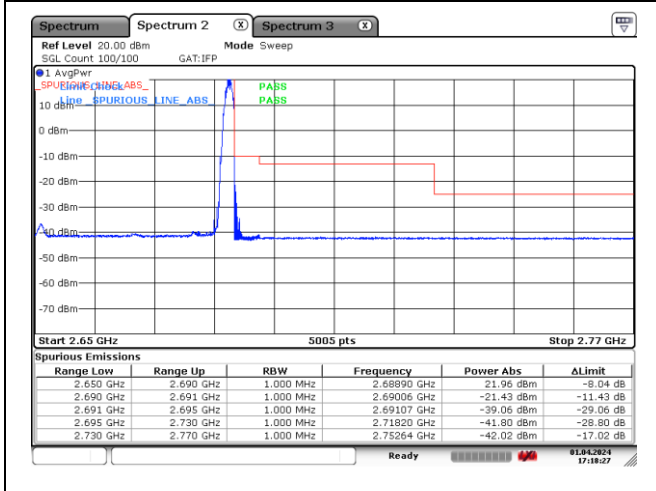

DFT-S-OFDM BPSK - High Channel - 1 RB