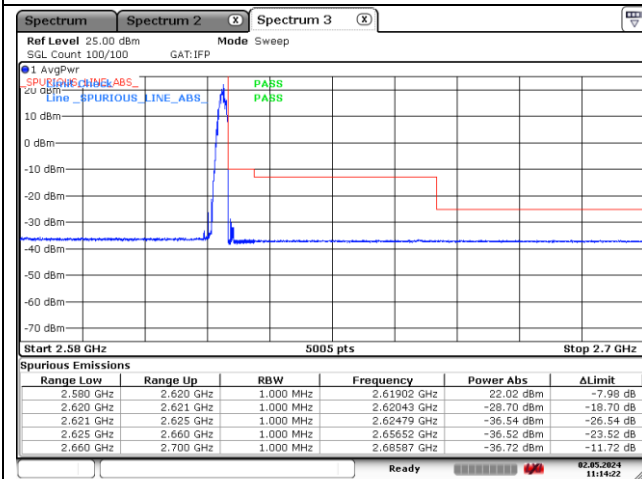

NR band 38 (40 MHz)

CP-OFDM QPSK - Low Channel - 1 RB

CP-OFDM QPSK - Low Channel - Full RB

CP-OFDM QPSK - High Channel - 1 RB

CP-OFDM QPSK - High Channel - Full RB

NR band 38 (40 MHz)

CP-OFDM 16QAM - Low Channel - 1 RB