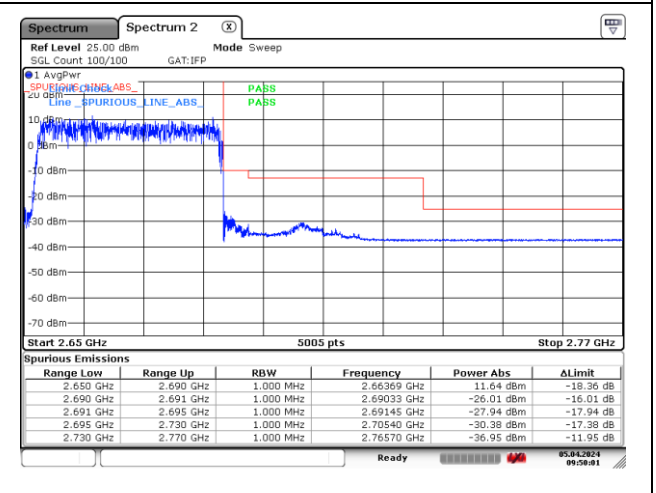

DFT-S-OFDM BPSK - Low Channel - 1 RB

DFT-S-OFDM BPSK - Low Channel - Full RB

DFT-S-OFDM BPSK - High Channel - 1 RB

DFT-S-OFDM BPSK - High Channel - Full RB