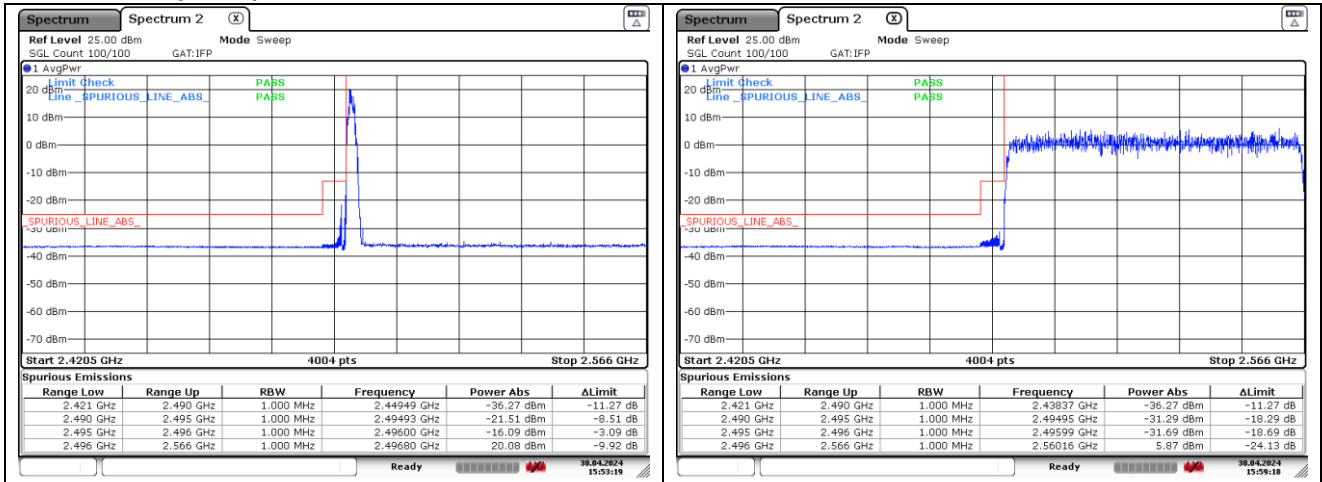

NR band 41 (70 MHz)