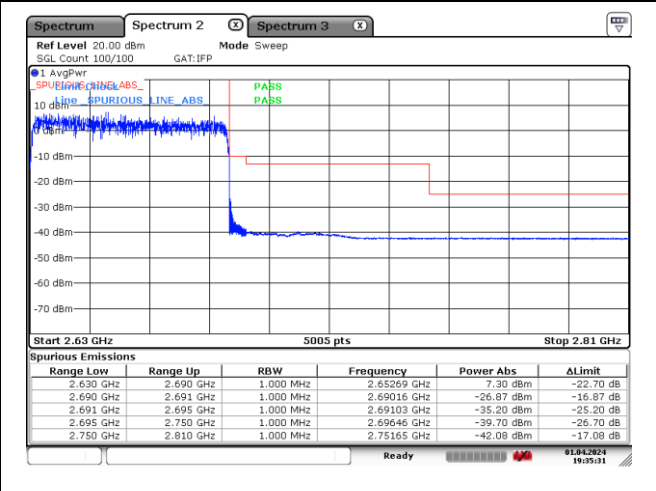

CP-OFDM QPSK - High Channel - Full RB