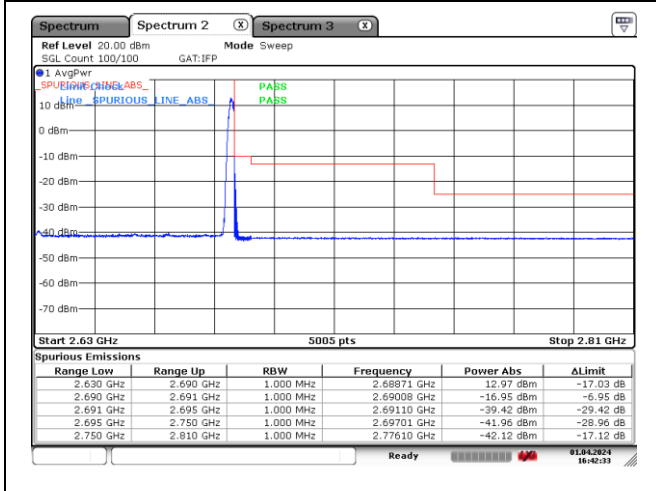

DFT-S-OFDM 16QAM - Low Channel - Full RB

DFT-S-OFDM 16QAM - High Channel - 1 RB

DFT-S-OFDM 16QAM - High Channel - Full RB

NR band 41 (60 MHz)

CP-OFDM QPSK - Low Channel - 1 RB

CP-OFDM QPSK - Low Channel - Full RB