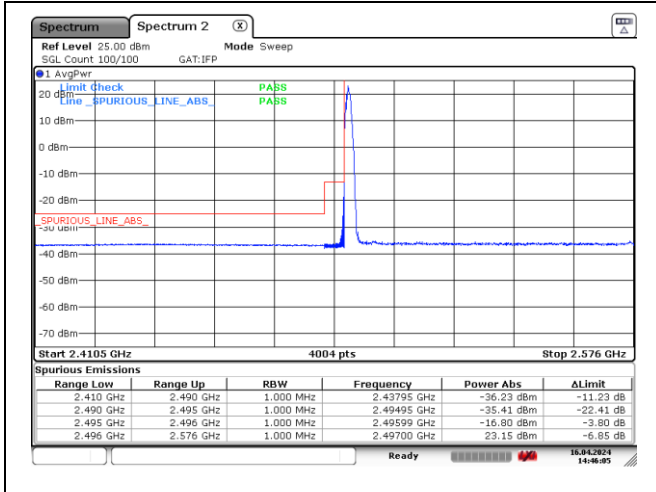

NR band 41 (80 MHz)

DFT-S-OFDM BPSK - Low Channel - 1 RB