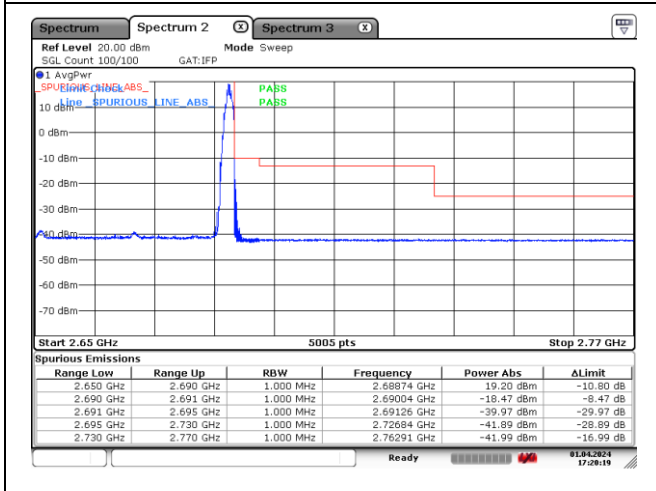

CP-OFDM 16QAM - High Channel - 1 RB