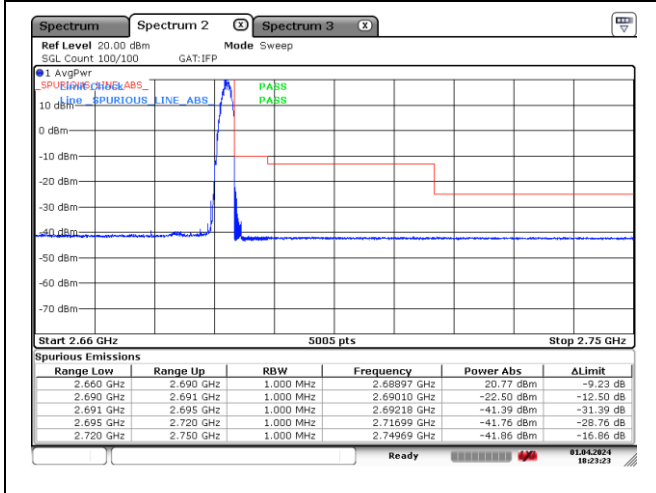

DFT-S-OFDM BPSK - Low Channel - Full RB

DFT-S-OFDM BPSK - High Channel - 1 RB

DFT-S-OFDM BPSK - High Channel - Full RB

NR band 41 (30 MHz)

DFT-S-OFDM 16QAM - Low Channel - 1 RB

DFT-S-OFDM 16QAM - Low Channel - Full RB