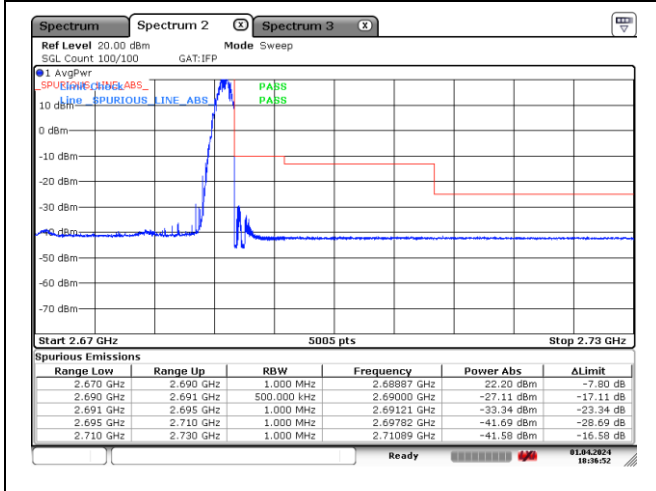

DFT-S-OFDM BPSK - High Channel - 1 RB

DFT-S-OFDM BPSK - High Channel - Full RB

NR band 41 (20 MHz)

DFT-S-OFDM 16QAM - Low Channel - 1 RB

DFT-S-OFDM 16QAM - Low Channel - Full RB

DFT-S-OFDM 16QAM - High Channel - 1 RB