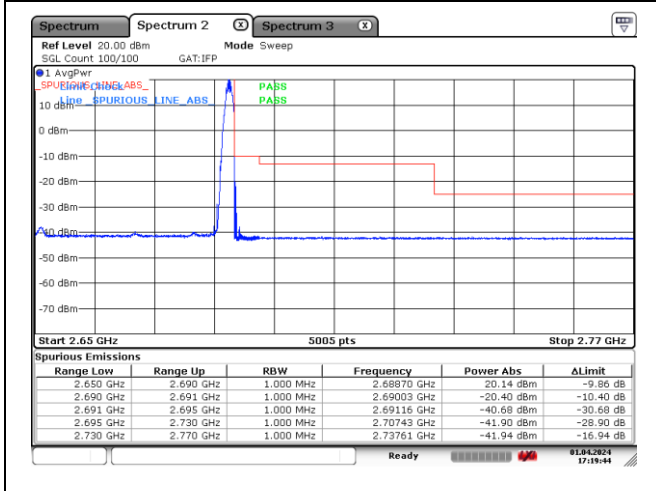

DFT-S-OFDM BPSK - Low Channel - Full RB

DFT-S-OFDM BPSK - High Channel - 1 RB

DFT-S-OFDM BPSK - High Channel - Full RB

NR band 41 (40 MHz)

DFT-S-OFDM 16QAM - Low Channel - 1 RB

DFT-S-OFDM 16QAM - Low Channel - Full RB