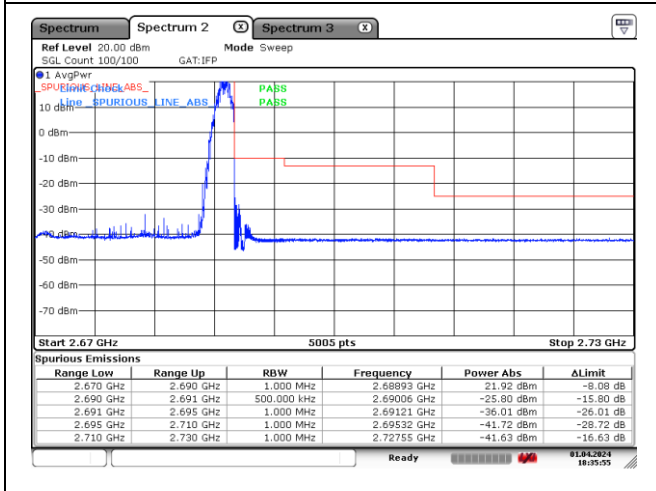

CP-OFDM 16QAM - High Channel - 1 RB