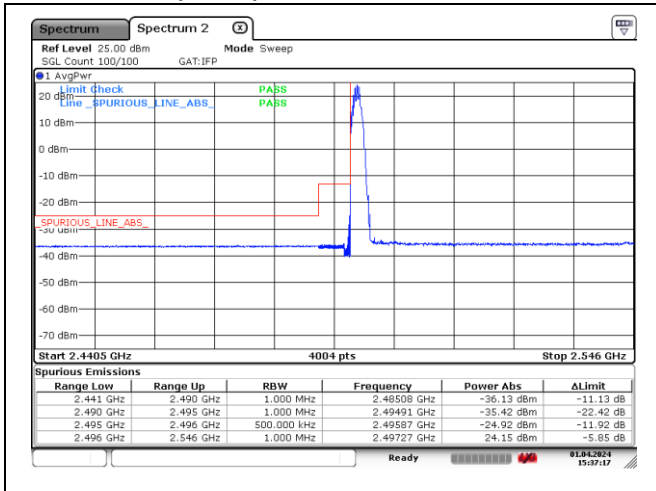

NR band 41 (50 MHz)

DFT-S-OFDM BPSK - Low Channel - 1 RB