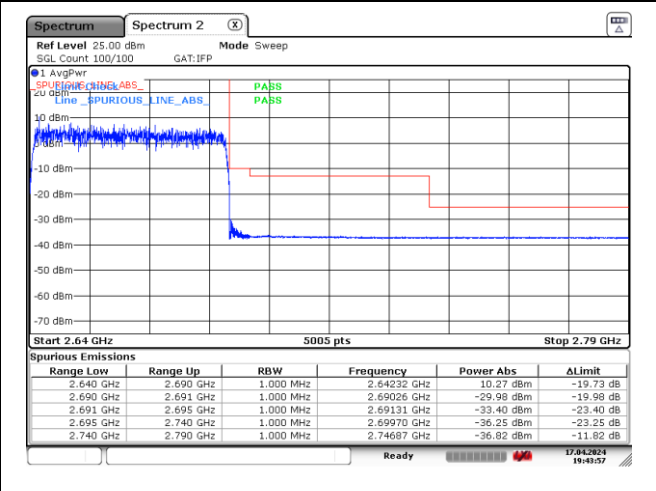

CP-OFDM QPSK - High Channel - 1 RB

CP-OFDM QPSK - High Channel - Full RB

NR band 41 (50 MHz)

CP-OFDM 16QAM - Low Channel - 1 RB

CP-OFDM 16QAM - Low Channel - Full RB

CP-OFDM 16QAM - High Channel - 1 RB

CP-OFDM 16QAM - High Channel - Full RB