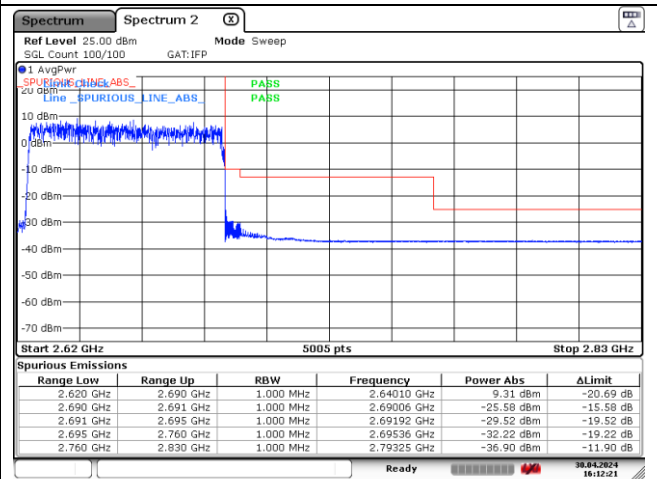

DFT-S-OFDM BPSK - Low Channel - Full RB

DFT-S-OFDM BPSK - High Channel - 1 RB

DFT-S-OFDM BPSK - High Channel - Full RB