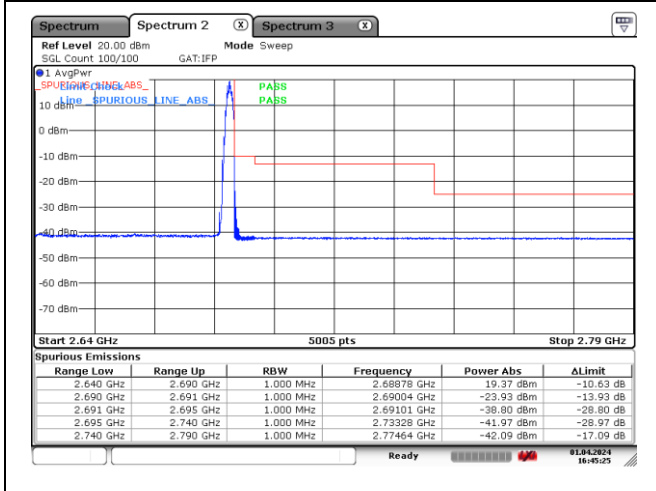

DFT-S-OFDM 16QAM - Low Channel - Full RB

DFT-S-OFDM 16QAM - High Channel - 1 RB

DFT-S-OFDM 16QAM - High Channel - Full RB

NR band 41 (50 MHz)

CP-OFDM QPSK - Low Channel - 1 RB

CP-OFDM QPSK - Low Channel - Full RB