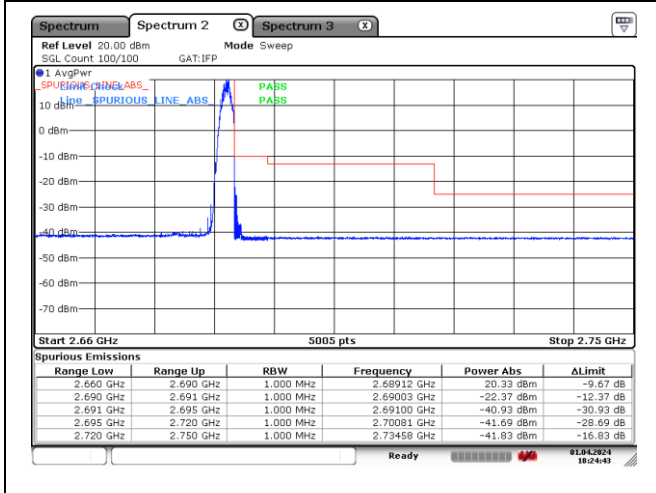

DFT-S-OFDM 16QAM - High Channel - 1 RB

DFT-S-OFDM 16QAM - High Channel - Full RB

NR band 41 (30 MHz)

CP-OFDM QPSK - Low Channel - 1 RB

CP-OFDM QPSK - Low Channel - Full RB

CP-OFDM QPSK - High Channel - 1 RB