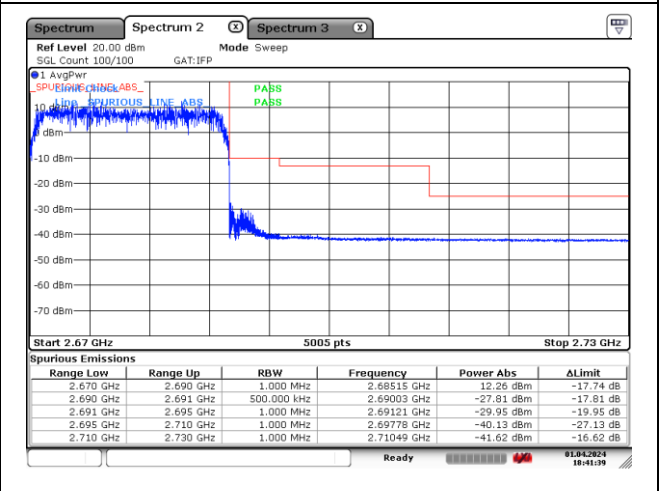

CP-OFDM 16QAM - High Channel - Full RB