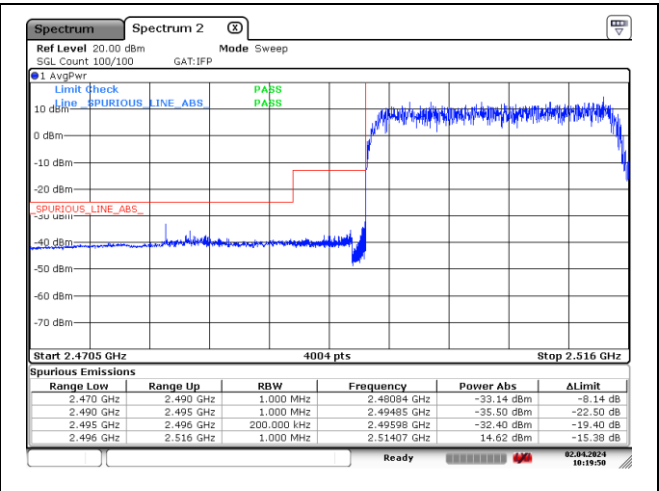

DFT-S-OFDM 16QAM - Low Channel - Full RB