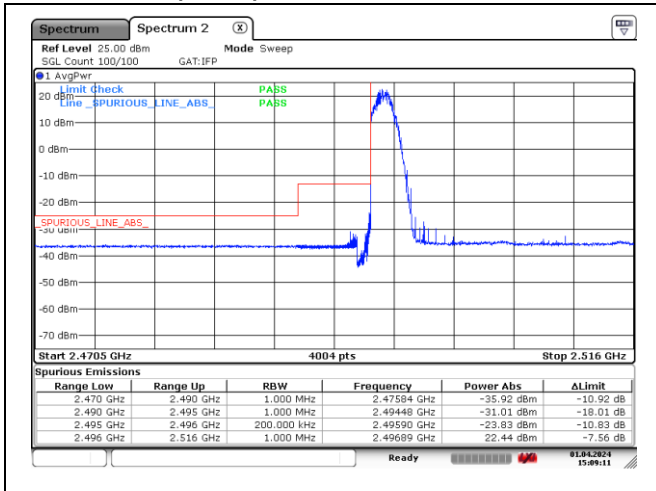

NR band 41 (20 MHz)

DFT-S-OFDM 16QAM - Low Channel - 1 RB