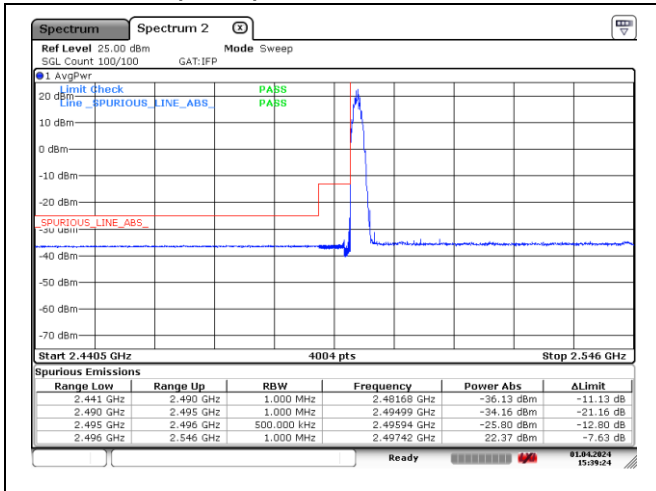

DFT-S-OFDM 16QAM - Low Channel - Full RB

DFT-S-OFDM 16QAM - High Channel - 1 RB

DFT-S-OFDM 16QAM - High Channel - Full RB

NR band 41 (50 MHz)

CP-OFDM QPSK - Low Channel - 1 RB

CP-OFDM QPSK - Low Channel - Full RB