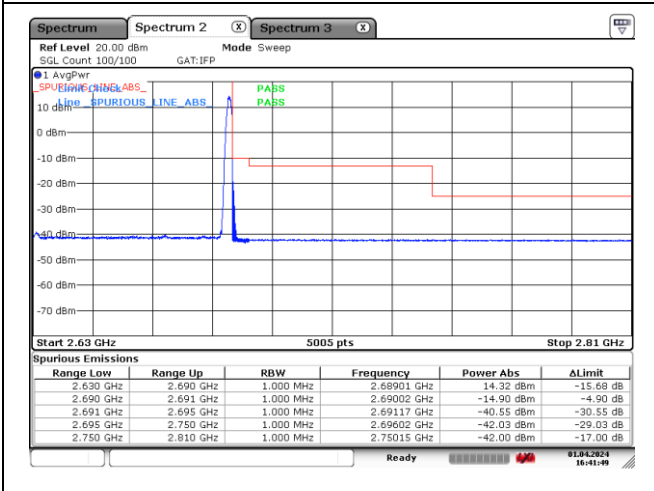

CP-OFDM QPSK - High Channel - 1 RB

CP-OFDM QPSK - High Channel - Full RB

NR band 41 (60 MHz)

CP-OFDM 16QAM - Low Channel - 1 RB

CP-OFDM 16QAM - Low Channel - Full RB

CP-OFDM 16QAM - High Channel - 1 RB

CP-OFDM 16QAM - High Channel - Full RB