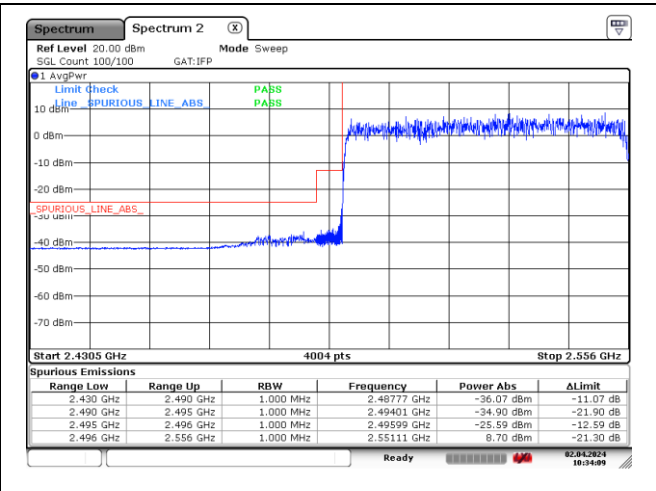

NR band 41 (60 MHz)

DFT-S-OFDM BPSK - Low Channel - 1 RB

DFT-S-OFDM BPSK - Low Channel - Full RB

DFT-S-OFDM BPSK - High Channel - 1 RB

DFT-S-OFDM BPSK - High Channel - Full RB

NR band 41 (60 MHz)

DFT-S-OFDM 16QAM - Low Channel - 1 RB