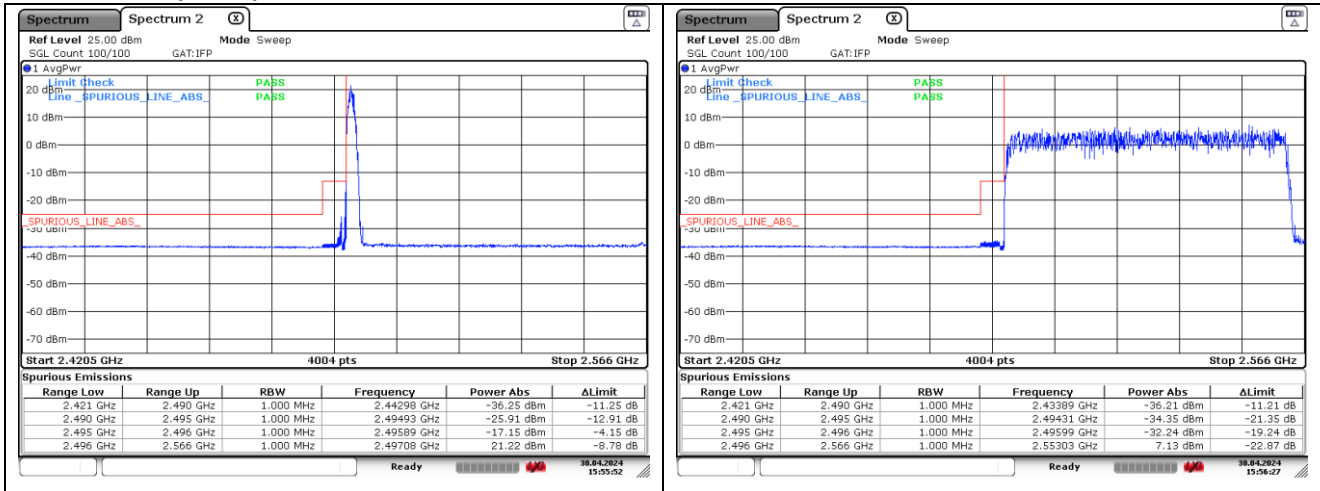

NR band 41 (70 MHz)

DFT-S-OFDM BPSK - Low Channel - 1 RB

DFT-S-OFDM BPSK - Low Channel - Full RB

DFT-S-OFDM BPSK - High Channel - 1 RB

DFT-S-OFDM BPSK - High Channel - Full RB

NR band 41 (70 MHz)

DFT-S-OFDM 16QAM - Low Channel - 1 RB