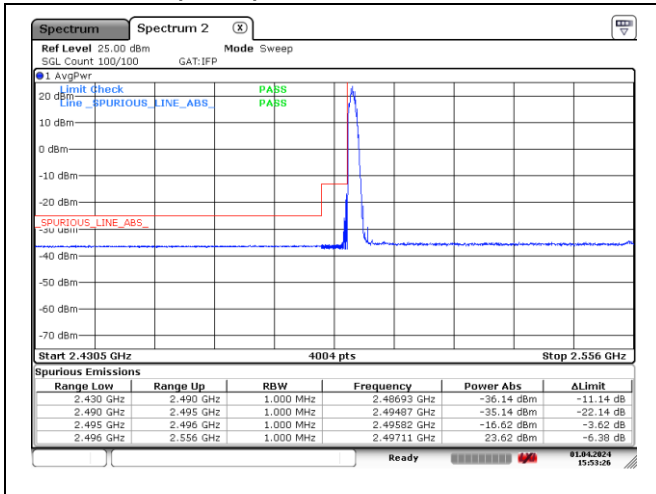

NR band 41 (60 MHz)