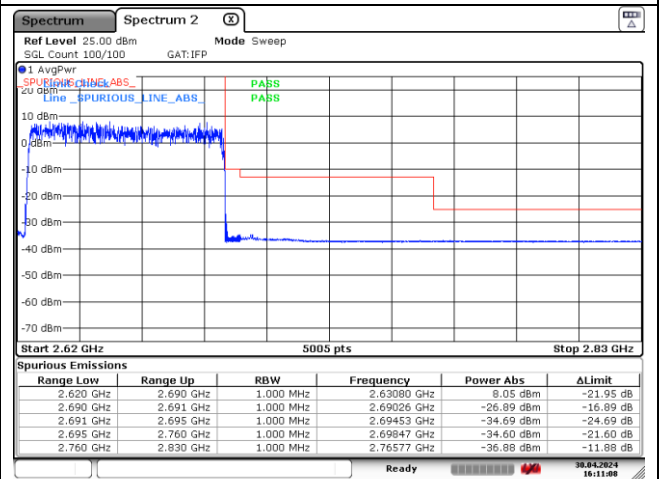

DFT-S-OFDM 16QAM - Low Channel - Full RB

DFT-S-OFDM 16QAM - High Channel - 1 RB

DFT-S-OFDM 16QAM - High Channel - Full RB

NR band 41 (70 MHz)

CP-OFDM QPSK - Low Channel - 1 RB

CP-OFDM QPSK - Low Channel - Full RB