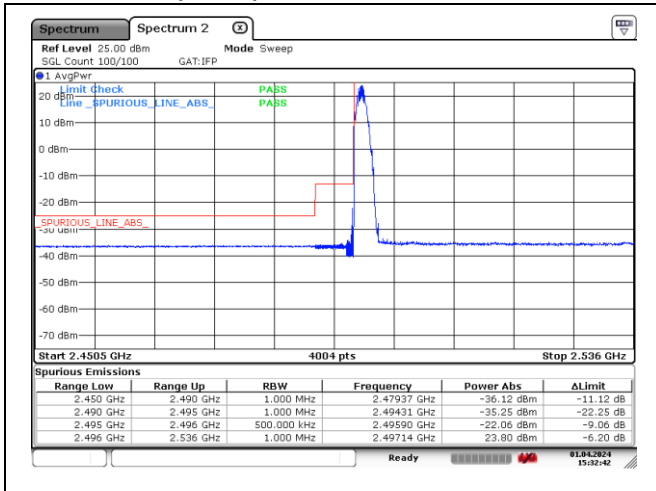

CP-OFDM QPSK - High Channel - Full RB

NR band 41 (30 MHz)

CP-OFDM 16QAM - Low Channel - 1 RB

CP-OFDM 16QAM - High Channel - 1 RB

CP-OFDM 16QAM - High Channel - Full RB

NR band 41 (40 MHz)

DFT-S-OFDM BPSK - Low Channel - 1 RB