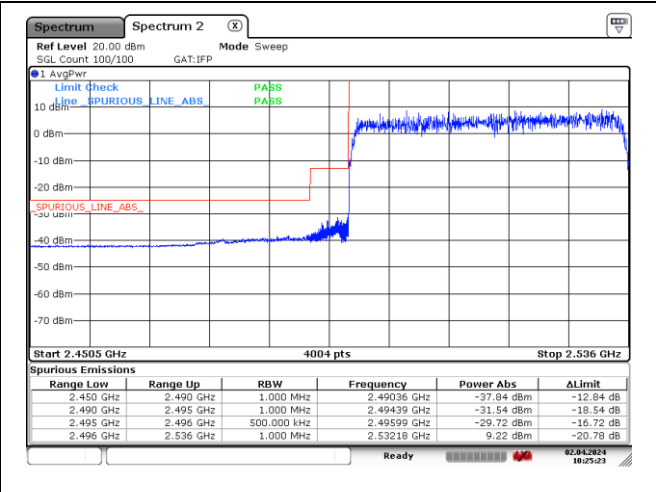

DFT-S-OFDM 16QAM - High Channel - 1 RB

DFT-S-OFDM 16QAM - High Channel - Full RB

NR band 41 (40 MHz)

CP-OFDM QPSK - Low Channel - 1 RB

CP-OFDM QPSK - Low Channel - Full RB

CP-OFDM QPSK - High Channel - 1 RB