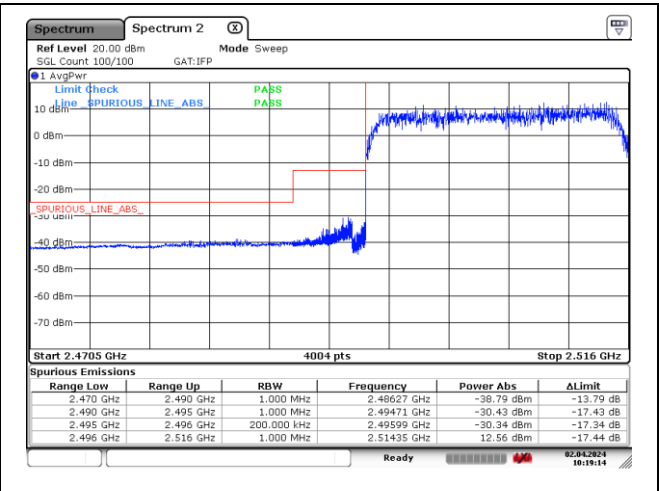

NR band 41 (20 MHz)

CP-OFDM 16QAM - Low Channel - Full RB