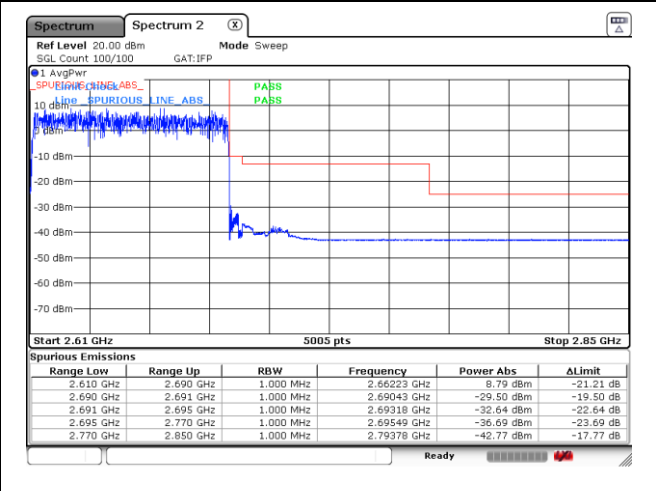

NR band 41 (80 MHz)

DFT-S-OFDM BPSK - Low Channel - 1 RB

DFT-S-OFDM BPSK - Low Channel - Full RB

DFT-S-OFDM BPSK - High Channel - 1 RB

DFT-S-OFDM BPSK - High Channel - Full RB