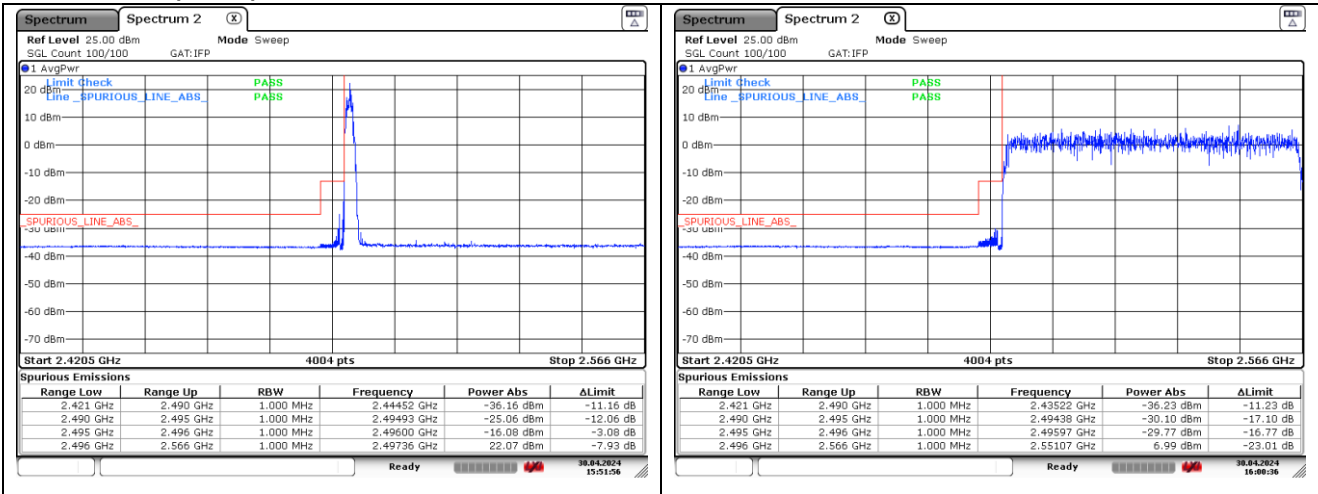

NR band 41 (70 MHz)