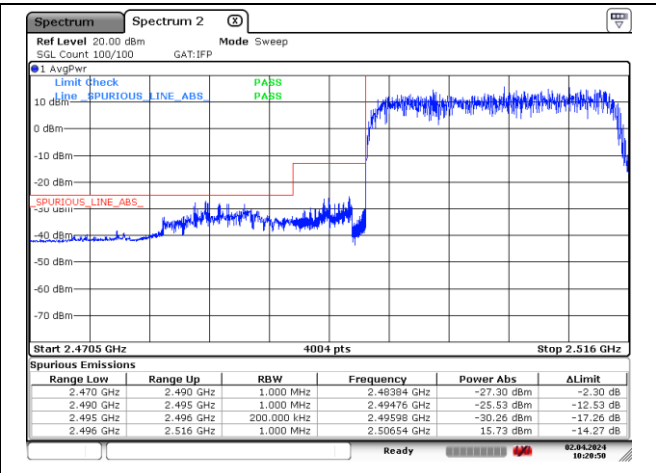

NR band 41 (20 MHz)