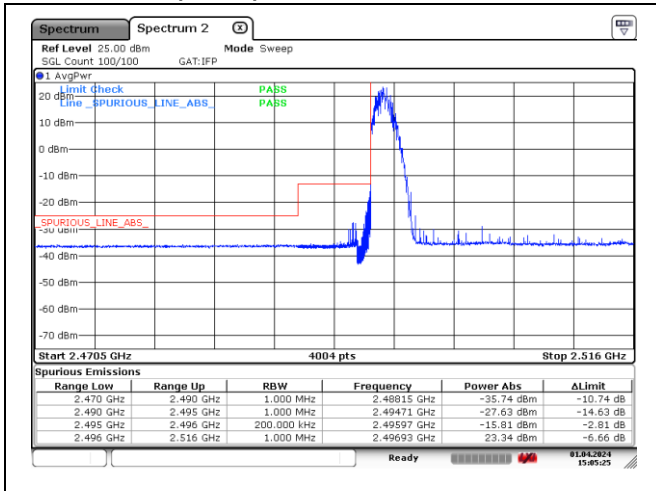

NR band 41 (20 MHz)

CP-OFDM 16QAM - Low Channel - 1 RB