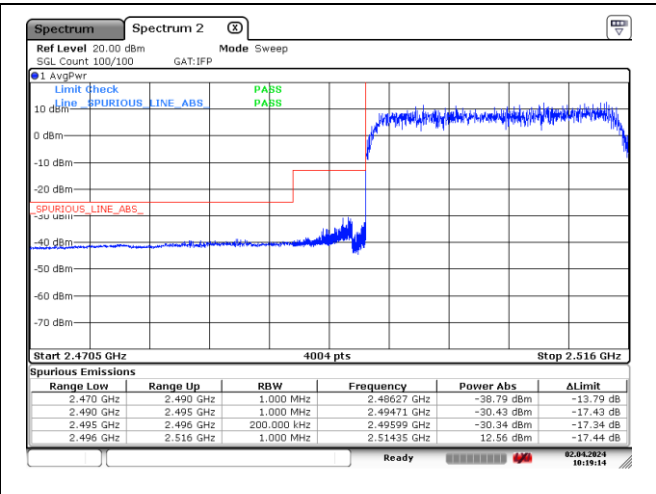

DFT-S-OFDM BPSK - Low Channel - Full RB

DFT-S-OFDM BPSK - High Channel - 1 RB

DFT-S-OFDM BPSK - High Channel - Full RB

NR band 41 (30 MHz)

DFT-S-OFDM 16QAM - Low Channel - 1 RB

DFT-S-OFDM 16QAM - Low Channel - Full RB