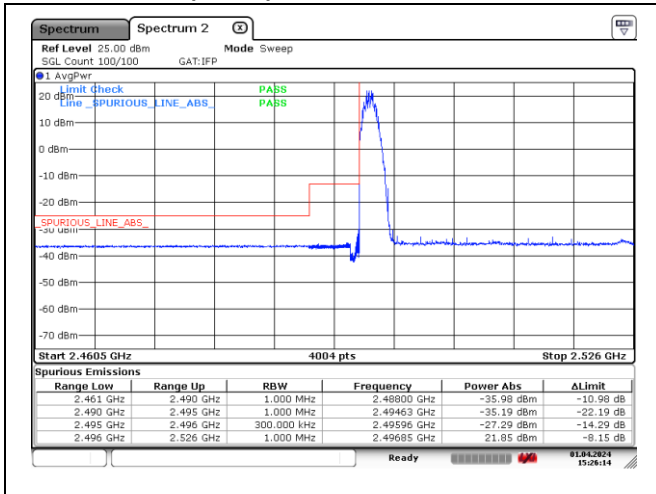

NR band 41 (30 MHz)

CP-OFDM QPSK - Low Channel - 1 RB