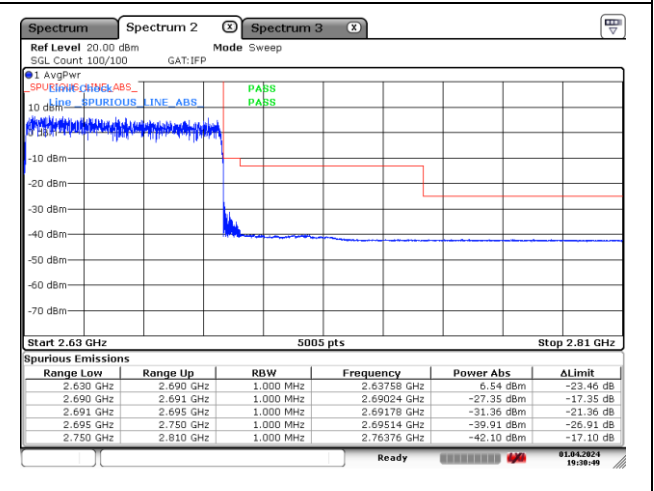

CP-OFDM QPSK - High Channel - 1 RB

CP-OFDM QPSK - High Channel - Full RB

NR band 41 (60 MHz)

CP-OFDM 16QAM - Low Channel - 1 RB

CP-OFDM 16QAM - Low Channel - Full RB

CP-OFDM 16QAM - High Channel - 1 RB

CP-OFDM 16QAM - High Channel - Full RB