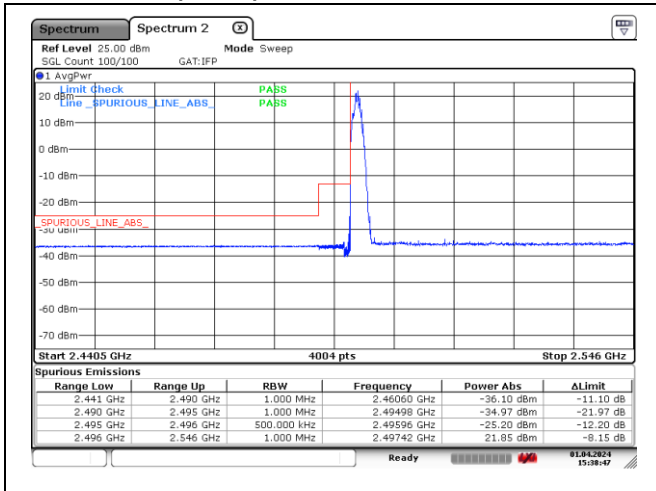

NR band 41 (50 MHz)

CP-OFDM 16QAM - Low Channel - 1 RB