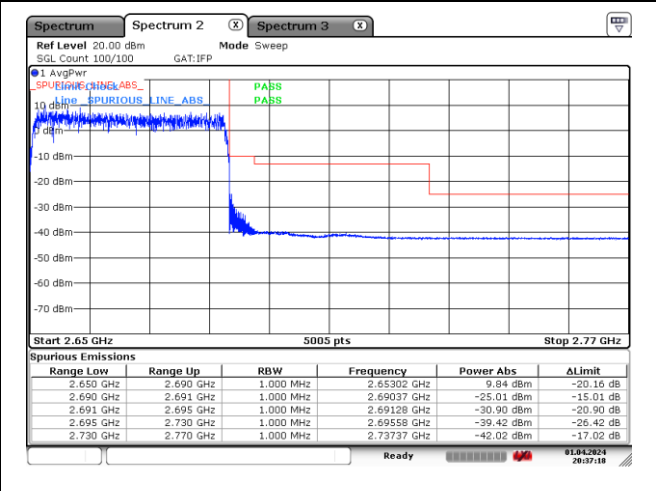

DFT-S-OFDM 16QAM - High Channel - 1 RB

DFT-S-OFDM 16QAM - High Channel - Full RB

NR band 41 (40 MHz)

CP-OFDM QPSK - Low Channel - 1 RB

CP-OFDM QPSK - Low Channel - Full RB

CP-OFDM QPSK - High Channel - 1 RB