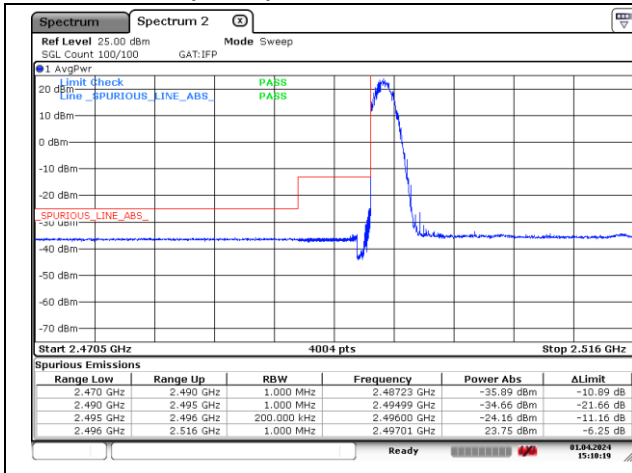

NR band 41 (20 MHz)