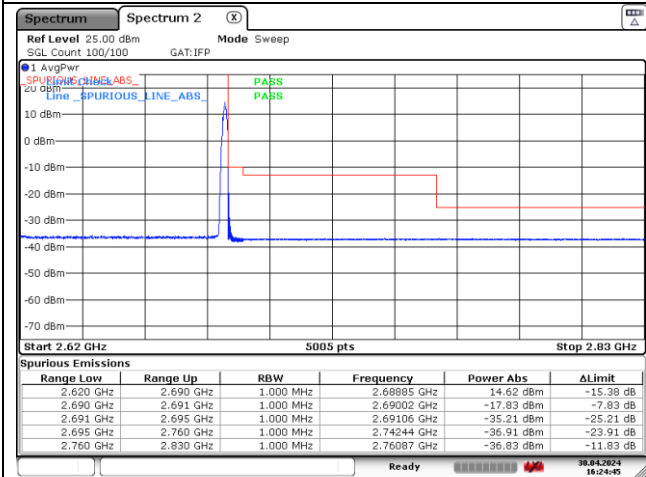

CP-OFDM 16QAM - Low Channel - 1 RB