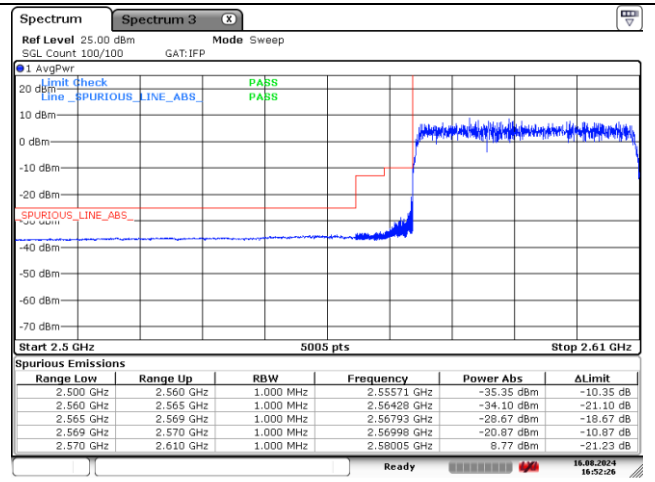

NR band 38 (40 MHz)

CP-OFDM QPSK - Low Channel - 1 RB

CP-OFDM QPSK - Low Channel - Full RB

CP-OFDM QPSK - High Channel - 1 RB

CP-OFDM QPSK - High Channel - Full RB

NR band 38 (40 MHz)

CP-OFDM 16QAM - Low Channel - 1 RB