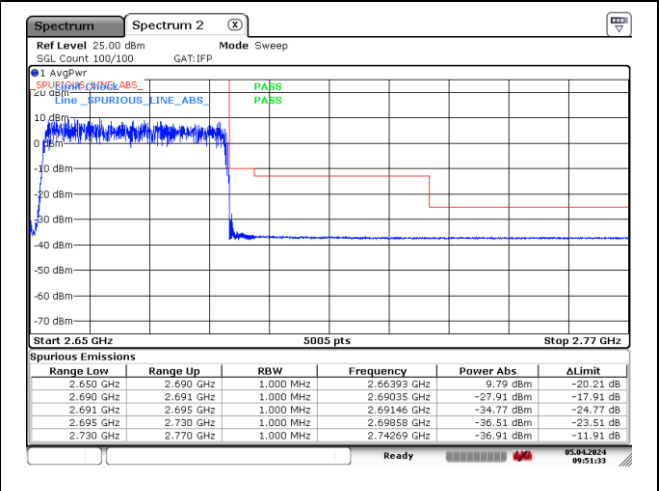

DFT-S-OFDM 16QAM - High Channel - Full RB