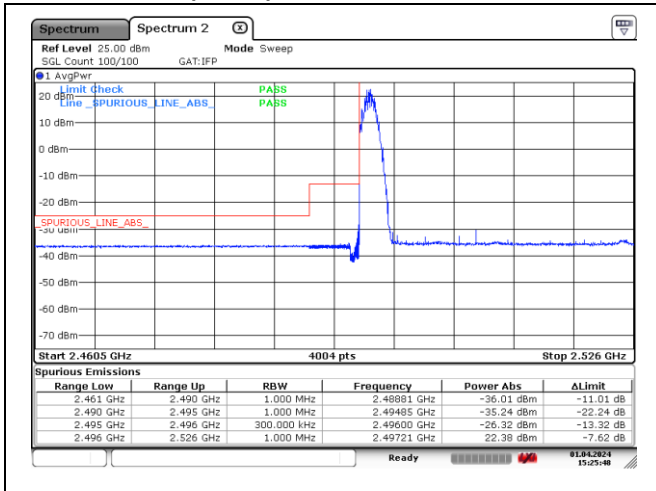

NR band 41 (30 MHz)