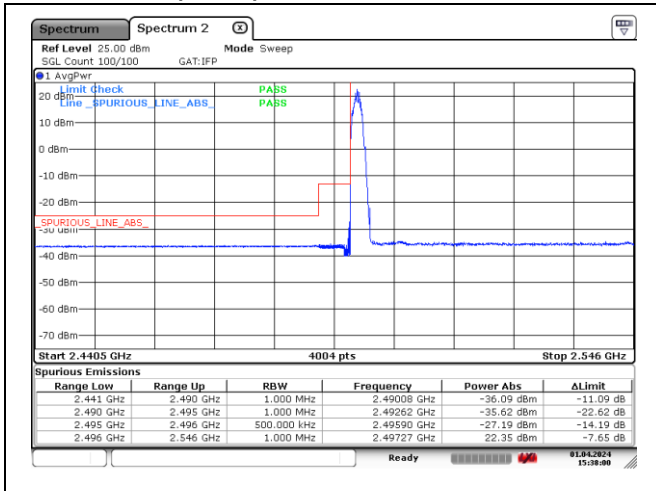

NR band 41 (50 MHz)

DFT-S-OFDM BPSK - Low Channel - 1 RB

DFT-S-OFDM BPSK - Low Channel - Full RB

DFT-S-OFDM BPSK - High Channel - 1 RB

DFT-S-OFDM BPSK - High Channel - Full RB

NR band 41 (50 MHz)

DFT-S-OFDM 16QAM - Low Channel - 1 RB