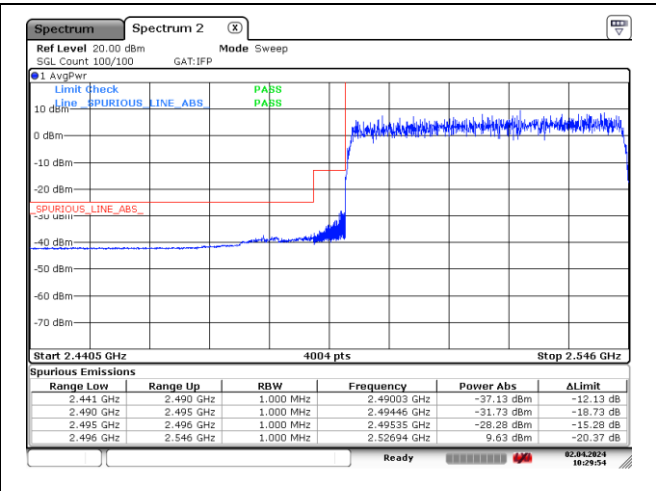

CP-OFDM QPSK - High Channel - 1 RB

CP-OFDM QPSK - High Channel - Full RB

NR band 41 (50 MHz)

CP-OFDM 16QAM - Low Channel - 1 RB

CP-OFDM 16QAM - Low Channel - Full RB

CP-OFDM 16QAM - High Channel - 1 RB

CP-OFDM 16QAM - High Channel - Full RB