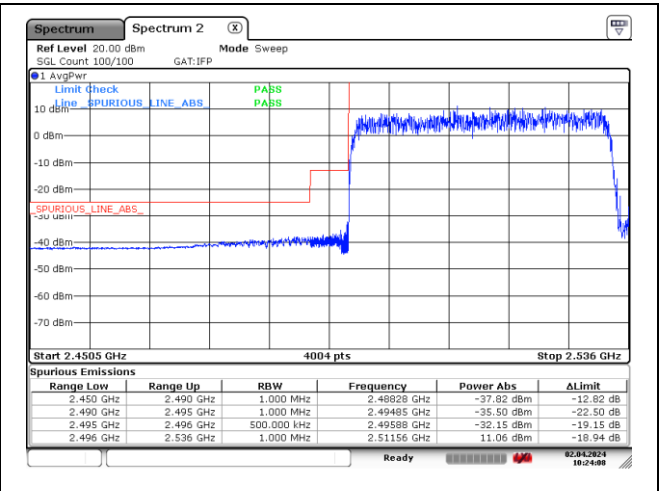

DFT-S-OFDM BPSK - Low Channel - Full RB

DFT-S-OFDM BPSK - High Channel - 1 RB

DFT-S-OFDM BPSK - High Channel - Full RB

NR band 41 (40 MHz)

DFT-S-OFDM 16QAM - Low Channel - 1 RB

DFT-S-OFDM 16QAM - Low Channel - Full RB