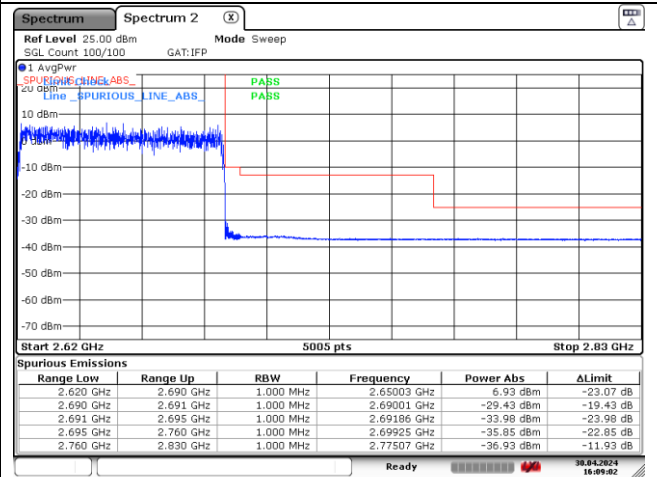

CP-OFDM QPSK - High Channel - 1 RB

CP-OFDM QPSK - High Channel - Full RB

NR band 41 (70 MHz)

CP-OFDM 16QAM - Low Channel - 1 RB

CP-OFDM 16QAM - Low Channel - Full RB

CP-OFDM 16QAM - High Channel - 1 RB

CP-OFDM 16QAM - High Channel - Full RB