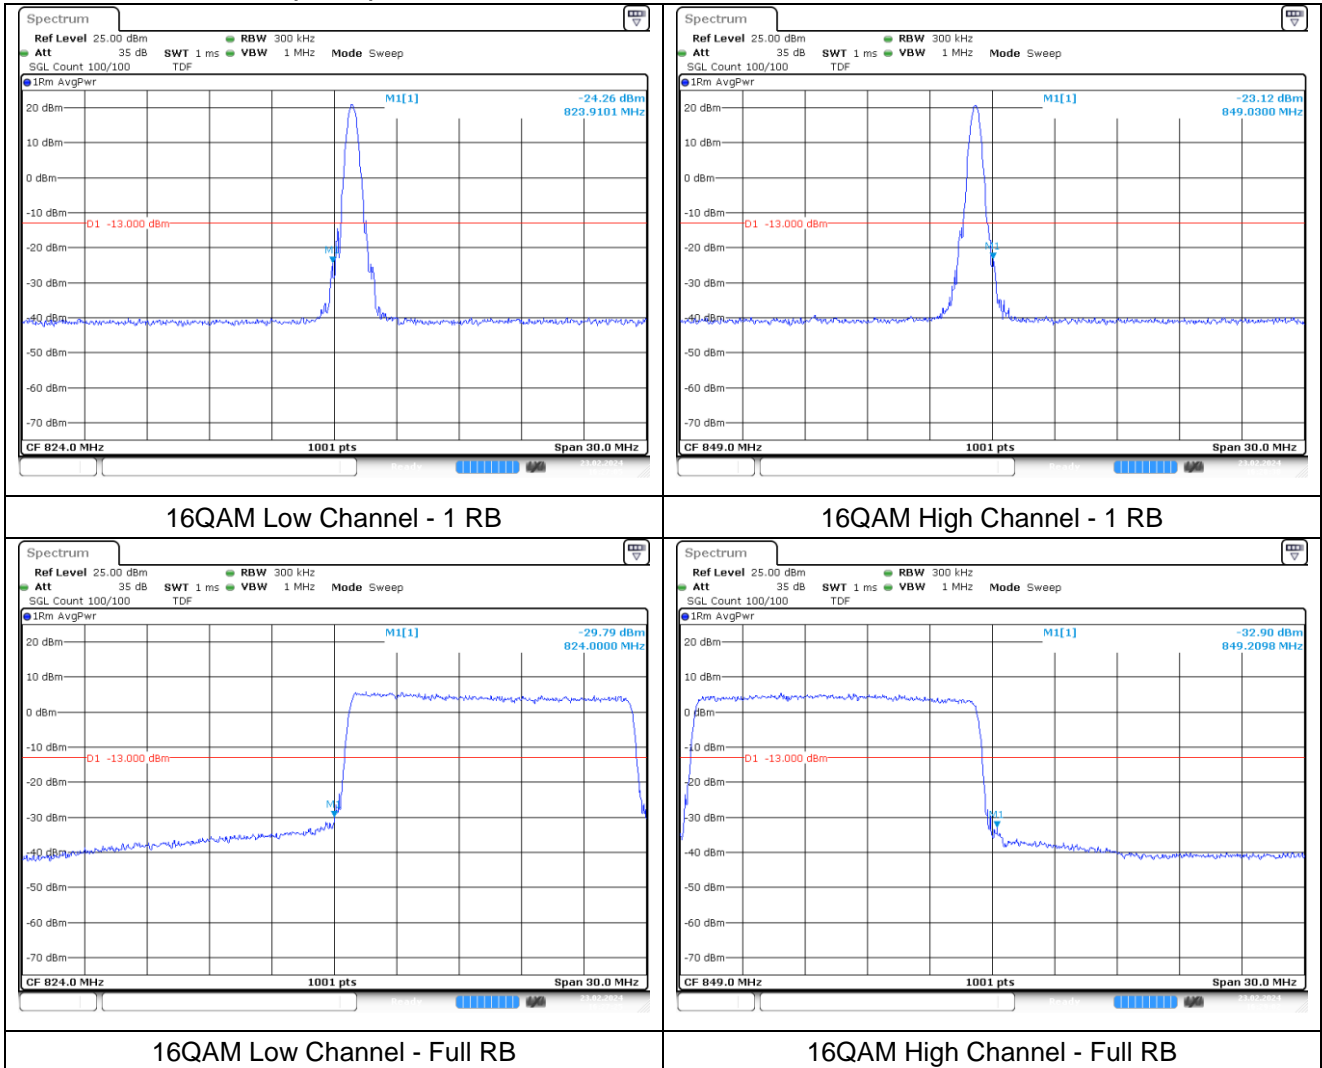

**LTE band 25/2 (20 MHz)**

**LTE band 2 (20 MHz)**

**LTE band 25 (20 MHz)**

**LTE band 25/2 (20 MHz)**

**LTE band 2 (20 MHz)**

**LTE band 25 (20 MHz)**

LTE band 26/5\_Part 22 (1.4 MHz)

**LTE band 26/5\_Part 22 (1.4 MHz)**

**LTE band 26/5\_Part 22 (3 MHz)**

**LTE band 26/5\_Part 22 (3 MHz)**

**LTE band 26/5\_Part 22 (5 MHz)**

**LTE band 26/5\_Part 22 (5 MHz)**

**LTE band 26/5\_Part 22 (10 MHz)**

**LTE band 26/5\_Part 22 (10 MHz)**

**LTE band 26\_Part 22 (15 MHz)**

**LTE band 26\_Part 22 (15 MHz)**

**LTE band 26\_Part 90 (1.4 MHz)**

**LTE band 26\_Part 90 (1.4 MHz)**

16QAM Low Channel - 1 RB

16QAM High Channel - 1 RB

16QAM Low Channel - Full RB

16QAM High Channel - Full RB

**LTE band 26\_Part 90 (3 MHz)**

**LTE band 26\_Part 90 (3 MHz)**

**LTE band 26\_Part 90 (5 MHz)**

**LTE band 26\_Part 90 (5 MHz)**

**LTE band 26\_Part 90 (10 MHz)**

**QPSK Middle Channel - Full RB**