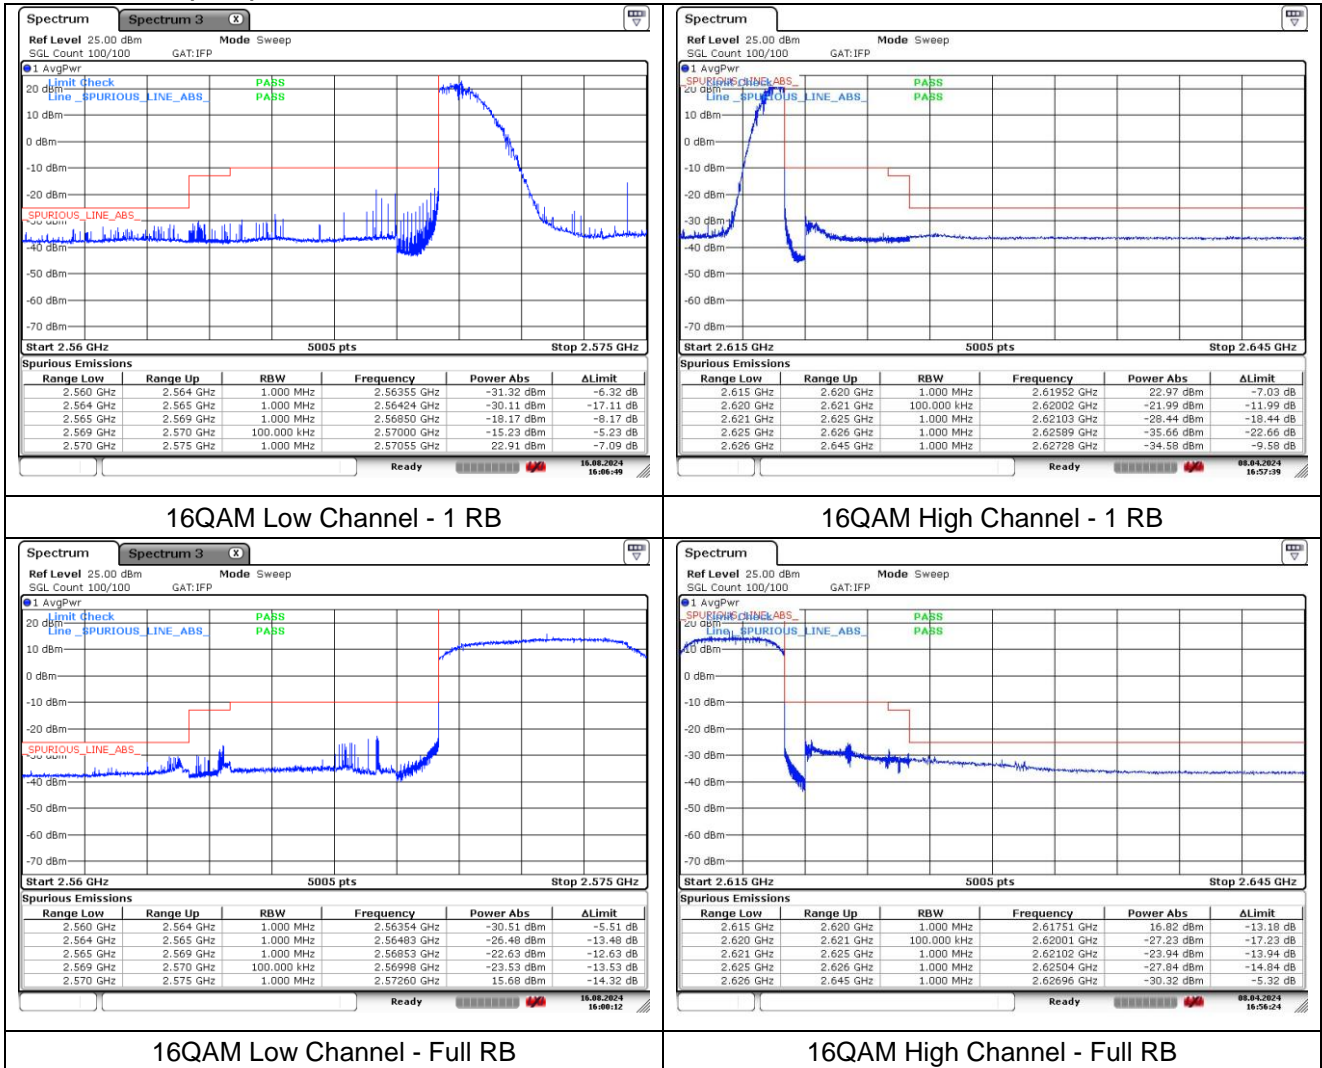

16QAM High Channel - Full RB

**LTE band 26\_Part 90 (3 MHz)**

**LTE band 26\_Part 90 (3 MHz)**

**LTE band 26\_Part 90 (5 MHz)**

**LTE band 26\_Part 90 (5 MHz)**

**LTE band 26\_Part 90 (10 MHz)**

**QPSK Middle Channel - Full RB**

**LTE band 26\_Part 90 (10 MHz)**

**LTE band 26\_Part 90 (15 MHz)**

**LTE band 26\_Part 90 (15 MHz)**

**LTE band 38 (5 MHz)**

**LTE band 38 (5 MHz)**

**LTE band 38 (10 MHz)**

**QPSK Low Channel - 1 RB**

**QPSK High Channel - 1 RB**

**QPSK Low Channel - Full RB**

**QPSK High Channel - Full RB**

**LTE band 38 (10 MHz)**

**LTE band 38 (15 MHz)**

**QPSK Low Channel - 1 RB**

**QPSK High Channel - 1 RB**

**QPSK Low Channel - Full RB**

**QPSK High Channel - Full RB**

**LTE band 38 (15 MHz)**

**16QAM Low Channel - 1 RB**

**16QAM High Channel - 1 RB**

**16QAM Low Channel - Full RB**

**16QAM High Channel - Full RB**

**LTE band 38 (20 MHz)**