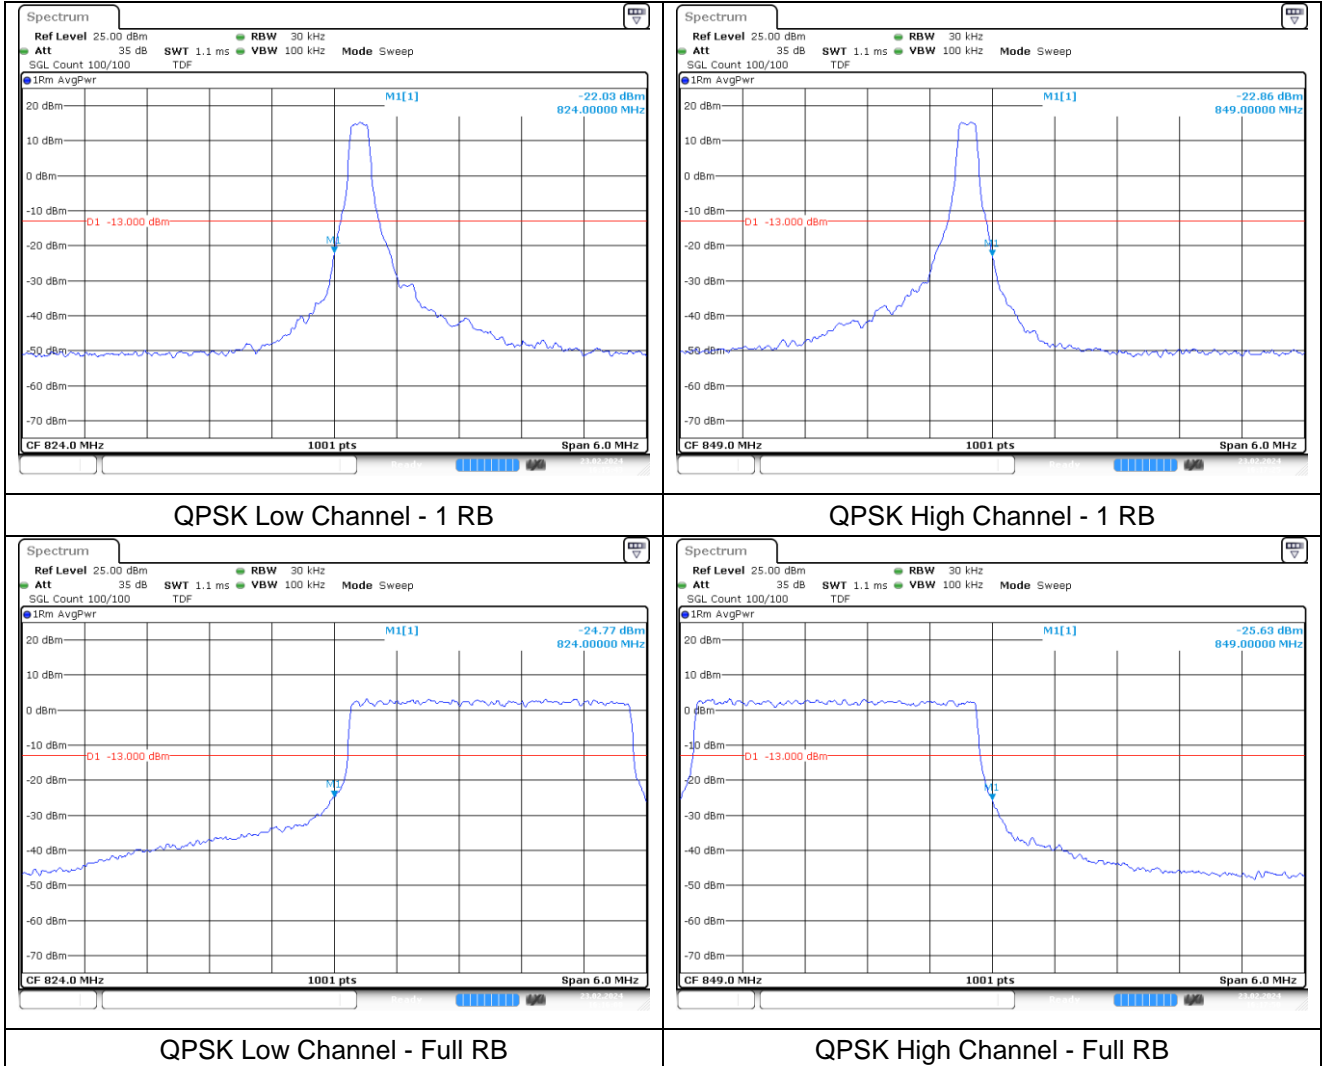

**LTE band 25/2 (20 MHz)**

**LTE band 2 (20 MHz)**

**LTE band 25 (20 MHz)**

**LTE band 25/2 (20 MHz)**

**LTE band 2 (20 MHz)**

**LTE band 25 (20 MHz)**

LTE band 26/5\_Part 22 (1.4 MHz)

**LTE band 26/5\_Part 22 (1.4 MHz)**

**LTE band 26/5\_Part 22 (3 MHz)**

**LTE band 26/5\_Part 22 (3 MHz)**

**LTE band 26/5\_Part 22 (5 MHz)**

**LTE band 26/5\_Part 22 (5 MHz)**

**LTE band 26/5\_Part 22 (10 MHz)**

**LTE band 26/5\_Part 22 (10 MHz)**

**LTE band 26\_Part 22 (15 MHz)**

**LTE band 26\_Part 22 (15 MHz)**

**LTE band 26\_Part 90 (1.4 MHz)**

**LTE band 26\_Part 90 (1.4 MHz)**

16QAM Low Channel - 1 RB

16QAM High Channel - 1 RB

16QAM Low Channel - Full RB