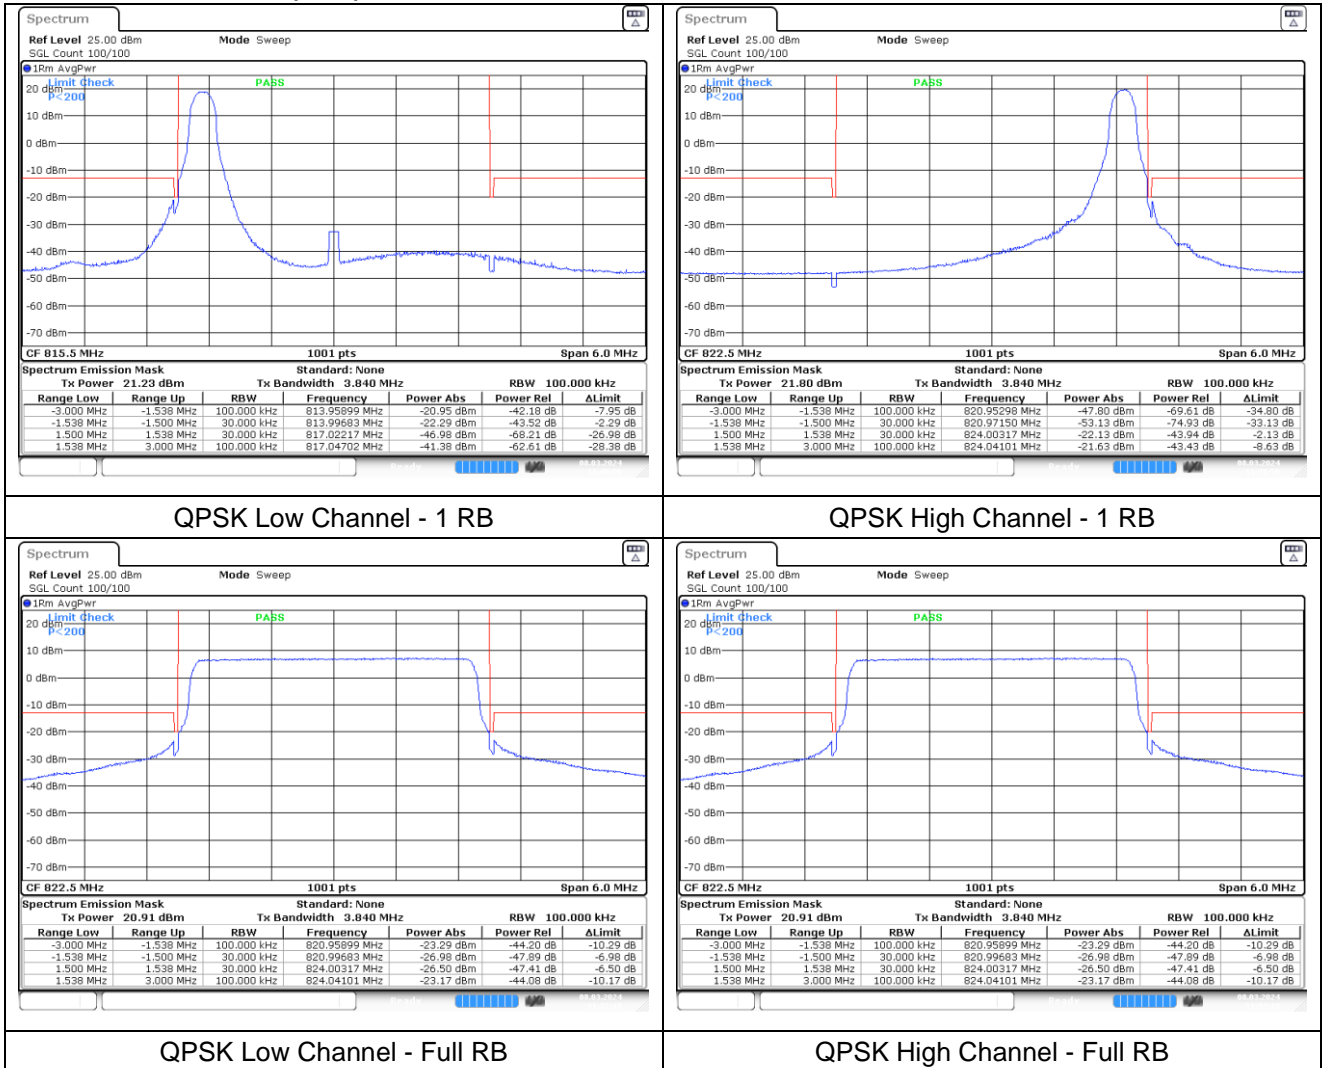

**LTE band 26/5\_Part 22 (3 MHz)**

**LTE band 26/5\_Part 22 (3 MHz)**

**LTE band 26/5\_Part 22 (5 MHz)**

**LTE band 26/5\_Part 22 (5 MHz)**

**LTE band 26/5\_Part 22 (10 MHz)**

**LTE band 26/5\_Part 22 (10 MHz)**

**LTE band 26\_Part 22 (15 MHz)**

**LTE band 26\_Part 22 (15 MHz)**

**LTE band 26\_Part 90 (1.4 MHz)**

**LTE band 26\_Part 90 (1.4 MHz)**

16QAM Low Channel - 1 RB

16QAM High Channel - 1 RB

16QAM Low Channel - Full RB

16QAM High Channel - Full RB

**LTE band 26\_Part 90 (3 MHz)**

**LTE band 26\_Part 90 (3 MHz)**

**LTE band 26\_Part 90 (5 MHz)**

**LTE band 26\_Part 90 (5 MHz)**

**LTE band 26\_Part 90 (10 MHz)**

**QPSK Middle Channel - Full RB**

**LTE band 26\_Part 90 (10 MHz)**

**LTE band 26\_Part 90 (15 MHz)**

**LTE band 26\_Part 90 (15 MHz)**

**LTE band 38 (5 MHz)**

**LTE band 38 (5 MHz)**

**LTE band 38 (10 MHz)**

**QPSK Low Channel - 1 RB**

**QPSK High Channel - 1 RB**