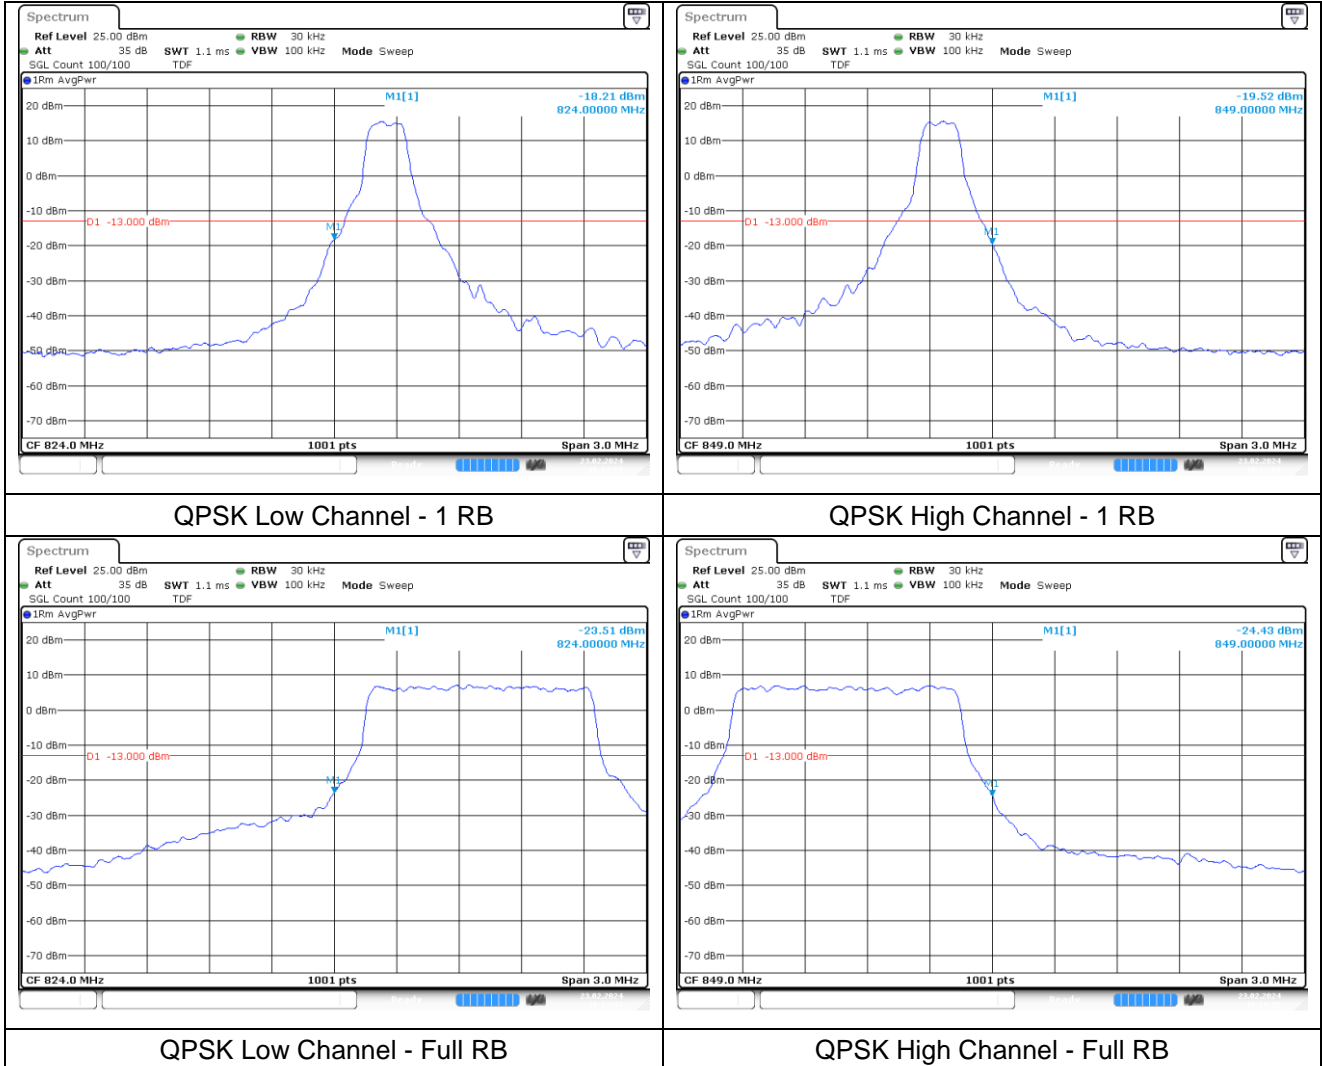

**LTE band 25/2 (20 MHz)**

**LTE band 2 (20 MHz)**

**LTE band 25 (20 MHz)**

**LTE band 25/2 (20 MHz)**

**LTE band 2 (20 MHz)**

**LTE band 25 (20 MHz)**

LTE band 26/5\_Part 22 (1.4 MHz)

**LTE band 26/5\_Part 22 (1.4 MHz)**

**LTE band 26/5\_Part 22 (3 MHz)**

**LTE band 26/5\_Part 22 (3 MHz)**

**LTE band 26/5\_Part 22 (5 MHz)**

**LTE band 26/5\_Part 22 (5 MHz)**

**LTE band 26/5\_Part 22 (10 MHz)**

**LTE band 26/5\_Part 22 (10 MHz)**

**LTE band 26\_Part 22 (15 MHz)**

**LTE band 26\_Part 22 (15 MHz)**

**LTE band 26\_Part 90 (1.4 MHz)**

**LTE band 26\_Part 90 (1.4 MHz)**

16QAM Low Channel - 1 RB

16QAM High Channel - 1 RB

16QAM Low Channel - Full RB

16QAM High Channel - Full RB

**LTE band 26\_Part 90 (3 MHz)**

**LTE band 26\_Part 90 (3 MHz)**

**LTE band 26\_Part 90 (5 MHz)**

**LTE band 26\_Part 90 (5 MHz)**

**LTE band 26\_Part 90 (10 MHz)**

**QPSK Middle Channel - Full RB**