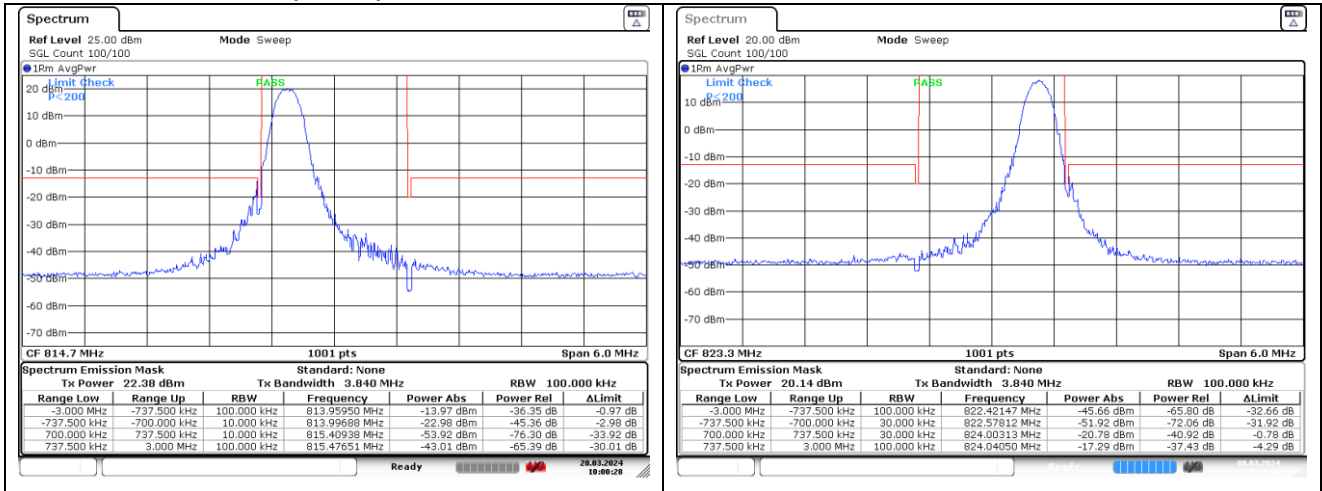

**LTE band 26/5\_Part 22 (3 MHz)**

**LTE band 26/5\_Part 22 (3 MHz)**

**LTE band 26/5\_Part 22 (5 MHz)**

**LTE band 26/5\_Part 22 (5 MHz)**

**LTE band 26/5\_Part 22 (10 MHz)**

**LTE band 26/5\_Part 22 (10 MHz)**

**LTE band 26\_Part 22 (15 MHz)**

**LTE band 26\_Part 22 (15 MHz)**

**LTE band 26\_Part 90 (1.4 MHz)**

**LTE band 26\_Part 90 (1.4 MHz)**

16QAM Low Channel - 1 RB

16QAM High Channel - 1 RB

16QAM Low Channel - Full RB

16QAM High Channel - Full RB

**LTE band 26\_Part 90 (3 MHz)**

**LTE band 26\_Part 90 (3 MHz)**

**LTE band 26\_Part 90 (5 MHz)**

**LTE band 26\_Part 90 (5 MHz)**

**LTE band 26\_Part 90 (10 MHz)**

**QPSK Middle Channel - Full RB**