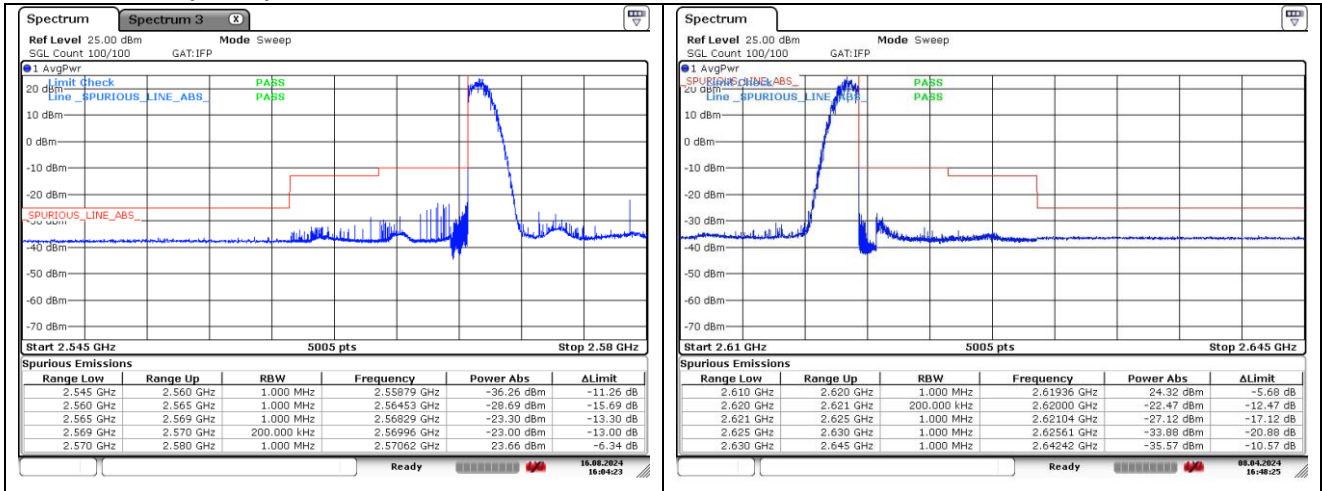

16QAM High Channel - Full RB

**LTE band 26\_Part 90 (3 MHz)**

**LTE band 26\_Part 90 (3 MHz)**

**LTE band 26\_Part 90 (5 MHz)**

**LTE band 26\_Part 90 (5 MHz)**

**LTE band 26\_Part 90 (10 MHz)**

**QPSK Middle Channel - Full RB**

**LTE band 26\_Part 90 (10 MHz)**

**LTE band 26\_Part 90 (15 MHz)**

**LTE band 26\_Part 90 (15 MHz)**

**LTE band 38 (5 MHz)**

**LTE band 38 (5 MHz)**

**LTE band 38 (10 MHz)**

**QPSK Low Channel - 1 RB**

**QPSK High Channel - 1 RB**

**QPSK Low Channel - Full RB**

**QPSK High Channel - Full RB**

**LTE band 38 (10 MHz)**

**LTE band 38 (15 MHz)**

**QPSK Low Channel - 1 RB**

**QPSK High Channel - 1 RB**

**QPSK Low Channel - Full RB**

**QPSK High Channel - Full RB**

**LTE band 38 (15 MHz)**

**16QAM Low Channel - 1 RB**

**16QAM High Channel - 1 RB**

**16QAM Low Channel - Full RB**

**16QAM High Channel - Full RB**

**LTE band 38 (20 MHz)**