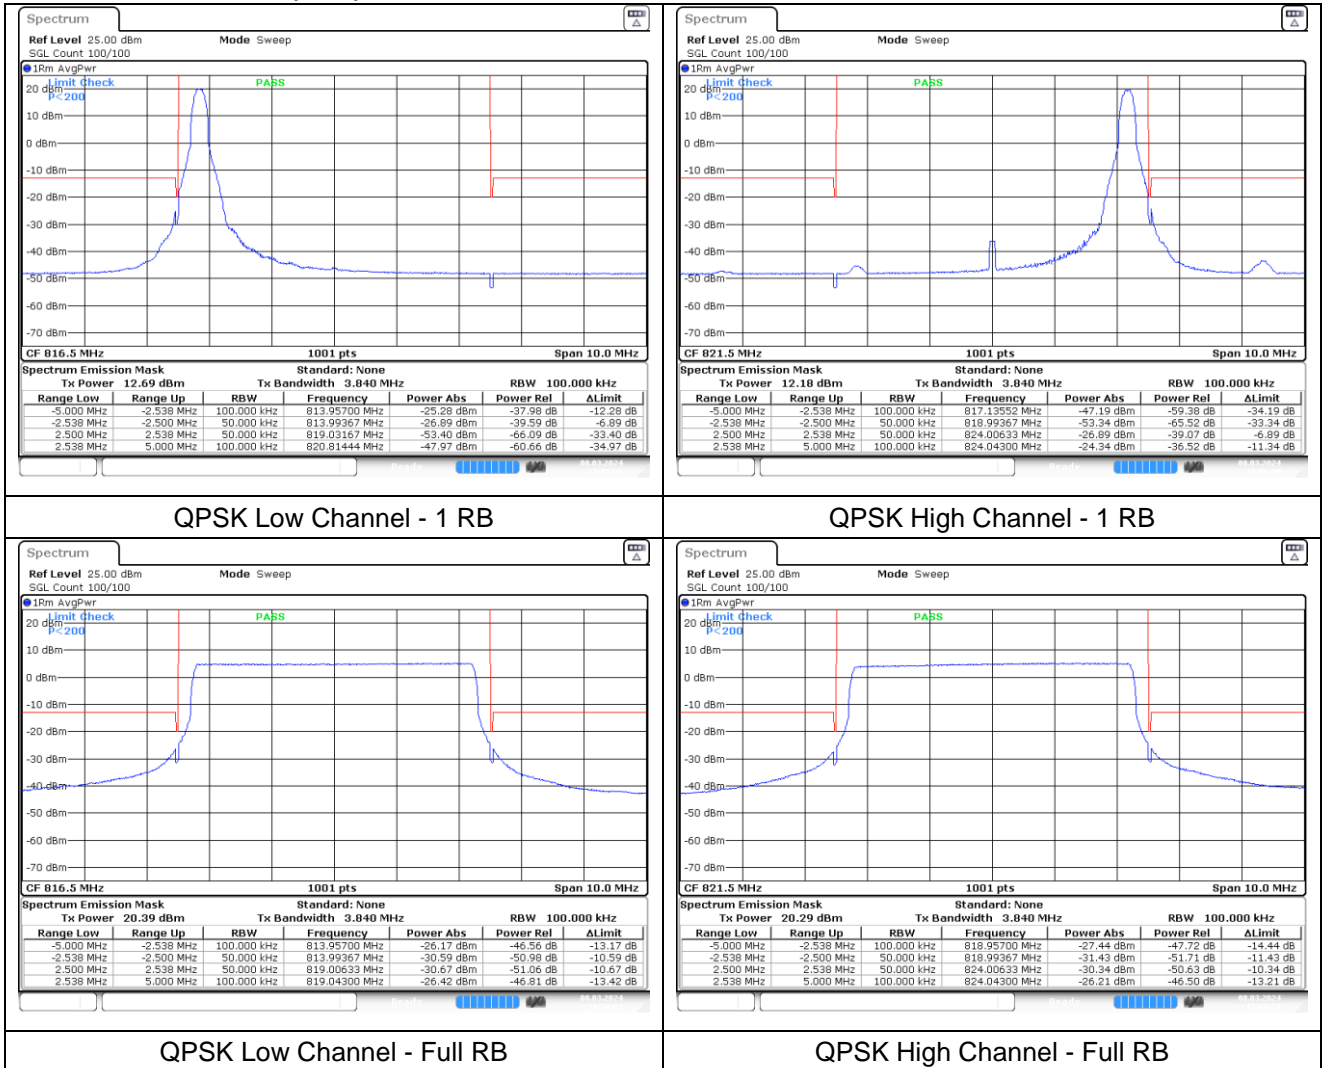

**LTE band 26\_Part 22 (15 MHz)**

**LTE band 26\_Part 22 (15 MHz)**

**LTE band 26\_Part 90 (1.4 MHz)**

**LTE band 26\_Part 90 (1.4 MHz)**

16QAM Low Channel - 1 RB

16QAM High Channel - 1 RB

16QAM Low Channel - Full RB

16QAM High Channel - Full RB

**LTE band 26\_Part 90 (3 MHz)**

**LTE band 26\_Part 90 (3 MHz)**

**LTE band 26\_Part 90 (5 MHz)**

**LTE band 26\_Part 90 (5 MHz)**

**LTE band 26\_Part 90 (10 MHz)**

**QPSK Middle Channel - Full RB**

**LTE band 26\_Part 90 (10 MHz)**

**LTE band 26\_Part 90 (15 MHz)**

**LTE band 26\_Part 90 (15 MHz)**

**LTE band 38 (5 MHz)**

**LTE band 38 (5 MHz)**

**LTE band 38 (10 MHz)**

**QPSK Low Channel - 1 RB**

**QPSK High Channel - 1 RB**

**QPSK Low Channel - Full RB**

**QPSK High Channel - Full RB**

**LTE band 38 (10 MHz)**

**LTE band 38 (15 MHz)**

**QPSK Low Channel - 1 RB**

**QPSK High Channel - 1 RB**

**QPSK Low Channel - Full RB**

**QPSK High Channel - Full RB**