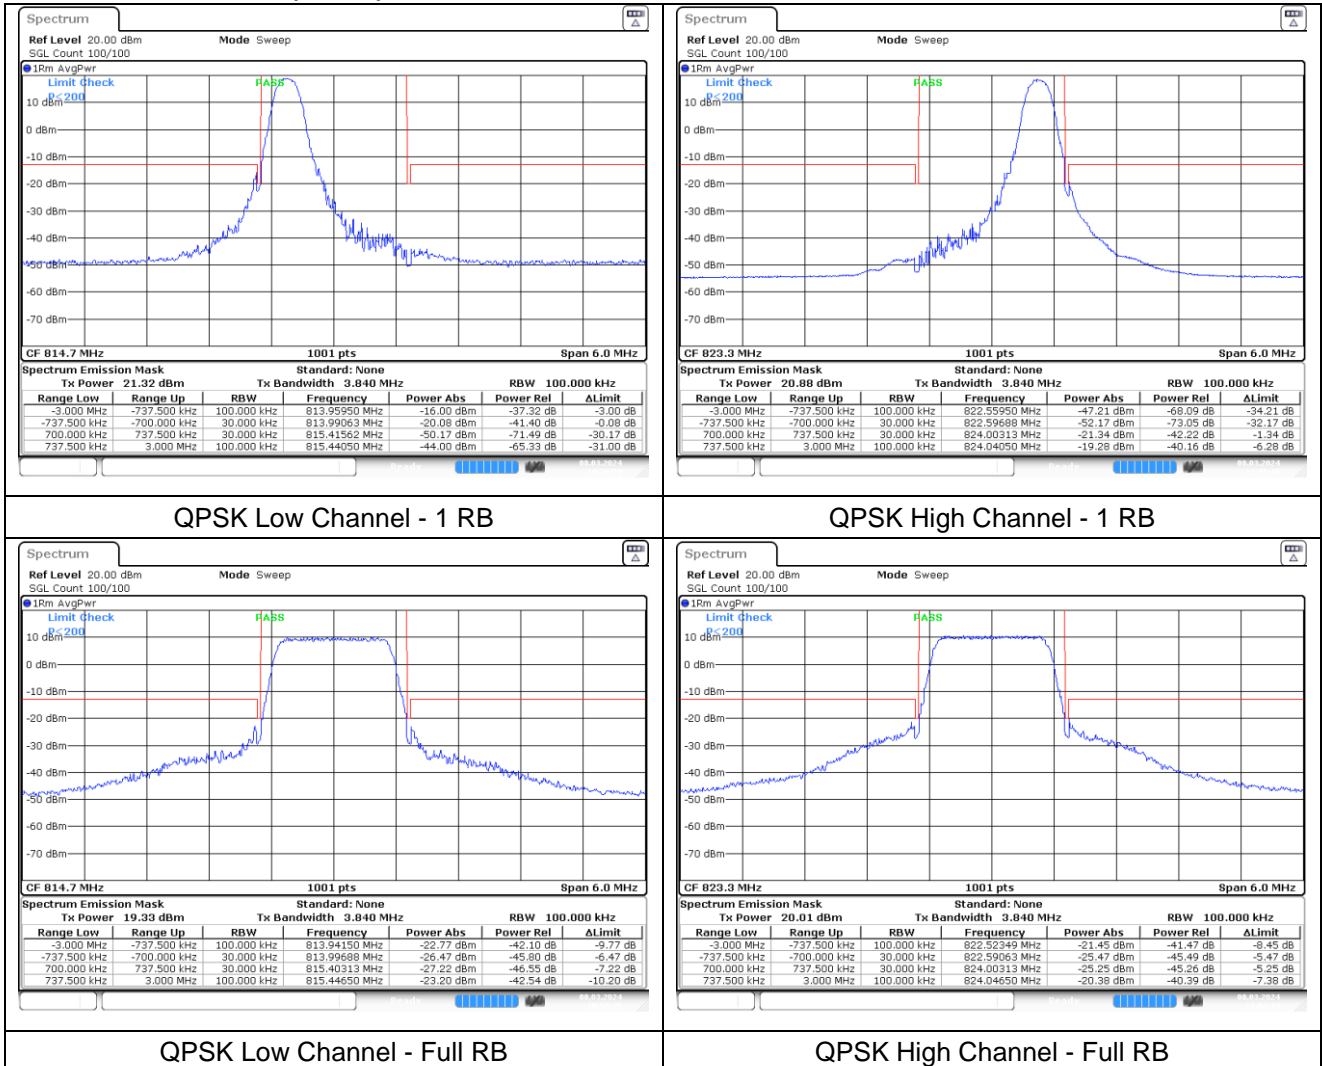

**LTE band 25/2 (20 MHz)**

**LTE band 2 (20 MHz)**

**LTE band 25 (20 MHz)**

**LTE band 25/2 (20 MHz)**

**LTE band 2 (20 MHz)**

**LTE band 25 (20 MHz)**

LTE band 26/5\_Part 22 (1.4 MHz)

**LTE band 26/5\_Part 22 (1.4 MHz)**

**LTE band 26/5\_Part 22 (3 MHz)**

**LTE band 26/5\_Part 22 (3 MHz)**

**LTE band 26/5\_Part 22 (5 MHz)**

**LTE band 26/5\_Part 22 (5 MHz)**

**LTE band 26/5\_Part 22 (10 MHz)**

**LTE band 26/5\_Part 22 (10 MHz)**

**LTE band 26\_Part 22 (15 MHz)**

**LTE band 26\_Part 22 (15 MHz)**

**LTE band 26\_Part 90 (1.4 MHz)**

**LTE band 26\_Part 90 (1.4 MHz)**

16QAM Low Channel - 1 RB

16QAM High Channel - 1 RB

16QAM Low Channel - Full RB

16QAM High Channel - Full RB

**LTE band 26\_Part 90 (3 MHz)**

**LTE band 26\_Part 90 (3 MHz)**

**LTE band 26\_Part 90 (5 MHz)**

**LTE band 26\_Part 90 (5 MHz)**

**LTE band 26\_Part 90 (10 MHz)**

**QPSK Middle Channel - Full RB**