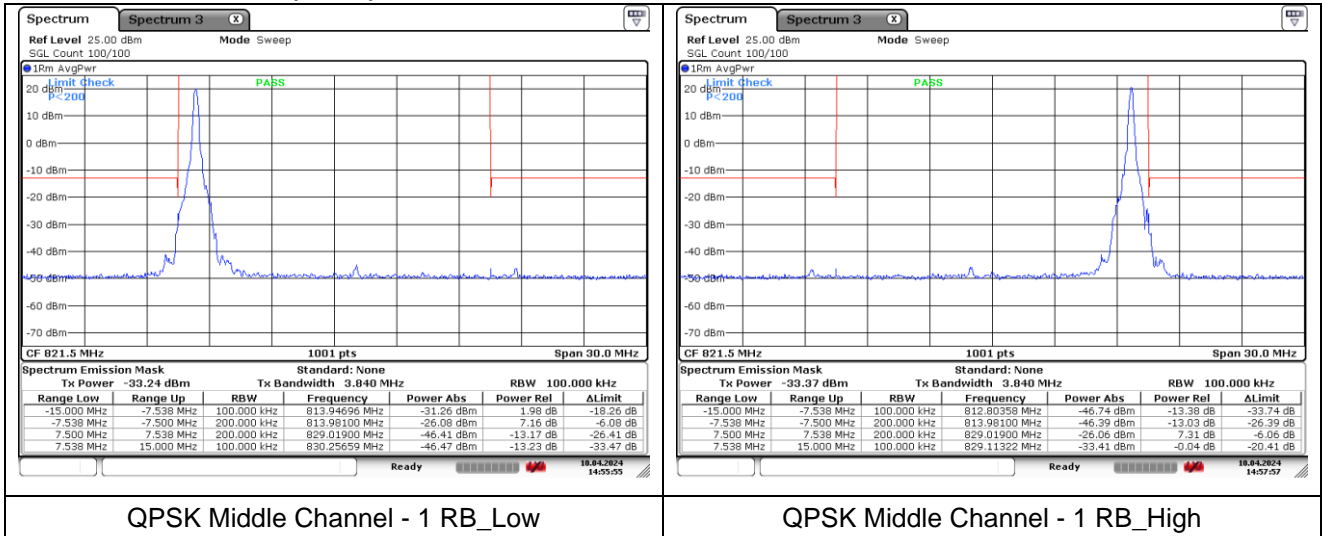

**LTE band 26\_Part 22 (15 MHz)**

**LTE band 26\_Part 22 (15 MHz)**

**LTE band 26\_Part 90 (1.4 MHz)**

**LTE band 26\_Part 90 (1.4 MHz)**

16QAM Low Channel - 1 RB

16QAM High Channel - 1 RB

16QAM Low Channel - Full RB

16QAM High Channel - Full RB

**LTE band 26\_Part 90 (3 MHz)**

**LTE band 26\_Part 90 (3 MHz)**

**LTE band 26\_Part 90 (5 MHz)**

**LTE band 26\_Part 90 (5 MHz)**

**LTE band 26\_Part 90 (10 MHz)**

**QPSK Middle Channel - Full RB**

**LTE band 26\_Part 90 (10 MHz)**

**LTE band 26\_Part 90 (15 MHz)**

**LTE band 26\_Part 90 (15 MHz)**

**LTE band 38 (5 MHz)**

**LTE band 38 (5 MHz)**

**LTE band 38 (10 MHz)**

**QPSK Low Channel - 1 RB**

**QPSK High Channel - 1 RB**

**QPSK Low Channel - Full RB**

**QPSK High Channel - Full RB**

**LTE band 38 (10 MHz)**

**LTE band 38 (15 MHz)**

**QPSK Low Channel - 1 RB**

**QPSK High Channel - 1 RB**

**QPSK Low Channel - Full RB**

**QPSK High Channel - Full RB**