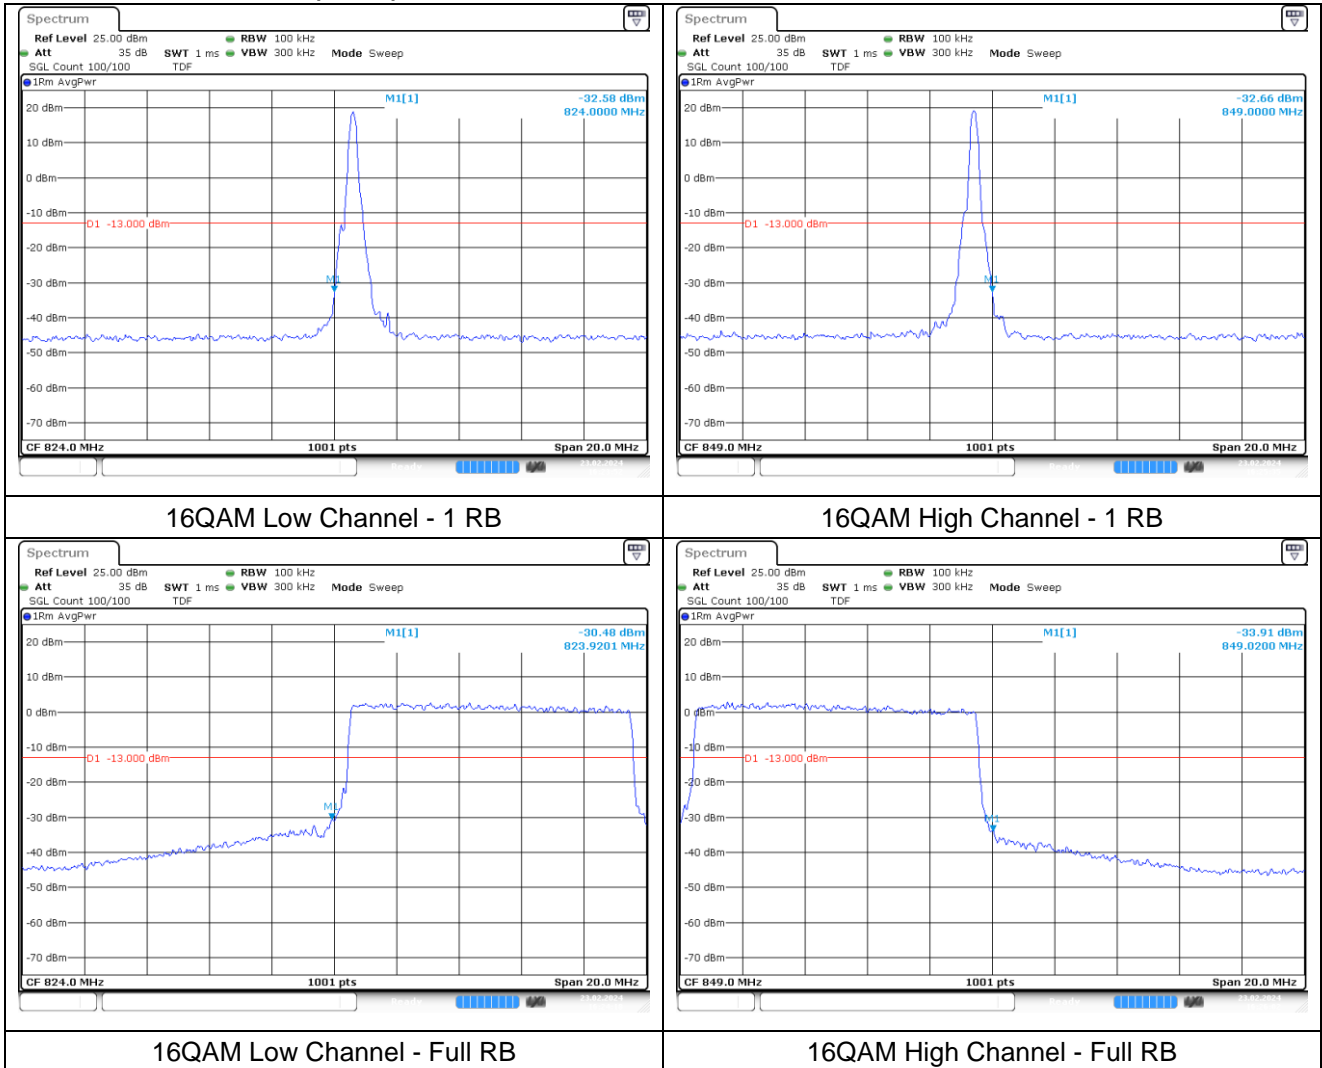

**LTE band 25/2 (20 MHz)**

**LTE band 2 (20 MHz)**

**LTE band 25 (20 MHz)**

**LTE band 25/2 (20 MHz)**

**LTE band 2 (20 MHz)**

**LTE band 25 (20 MHz)**

LTE band 26/5\_Part 22 (1.4 MHz)

**LTE band 26/5\_Part 22 (1.4 MHz)**

**LTE band 26/5\_Part 22 (3 MHz)**

**LTE band 26/5\_Part 22 (3 MHz)**

**LTE band 26/5\_Part 22 (5 MHz)**

**LTE band 26/5\_Part 22 (5 MHz)**

**LTE band 26/5\_Part 22 (10 MHz)**

**LTE band 26/5\_Part 22 (10 MHz)**

**LTE band 26\_Part 22 (15 MHz)**

**LTE band 26\_Part 22 (15 MHz)**

**LTE band 26\_Part 90 (1.4 MHz)**

**LTE band 26\_Part 90 (1.4 MHz)**

16QAM Low Channel - 1 RB

16QAM High Channel - 1 RB

16QAM Low Channel - Full RB

16QAM High Channel - Full RB

**LTE band 26\_Part 90 (3 MHz)**

**LTE band 26\_Part 90 (3 MHz)**

**LTE band 26\_Part 90 (5 MHz)**

**LTE band 26\_Part 90 (5 MHz)**

**LTE band 26\_Part 90 (10 MHz)**

**QPSK Middle Channel - Full RB**