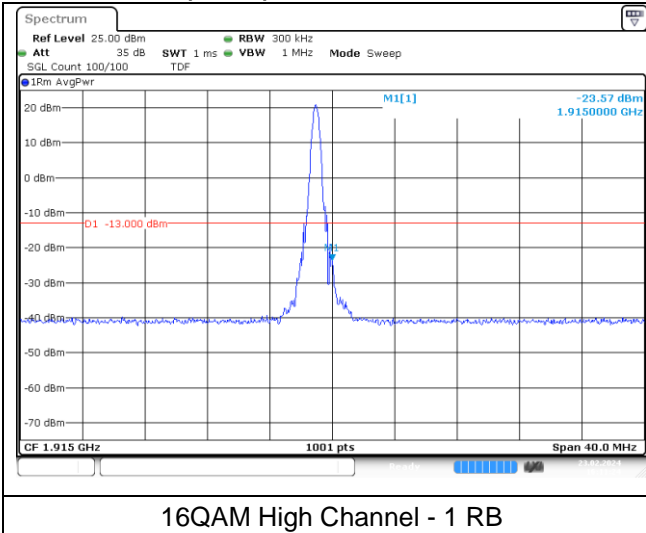

**LTE band 25/2 (20 MHz)**

**LTE band 2 (20 MHz)**

**LTE band 25 (20 MHz)**

**LTE band 25/2 (20 MHz)**

**LTE band 2 (20 MHz)**

**LTE band 25 (20 MHz)**

LTE band 26/5\_Part 22 (1.4 MHz)

**LTE band 26/5\_Part 22 (1.4 MHz)**

**LTE band 26/5\_Part 22 (3 MHz)**

**LTE band 26/5\_Part 22 (3 MHz)**

**LTE band 26/5\_Part 22 (5 MHz)**

**LTE band 26/5\_Part 22 (5 MHz)**

**LTE band 26/5\_Part 22 (10 MHz)**

**LTE band 26/5\_Part 22 (10 MHz)**