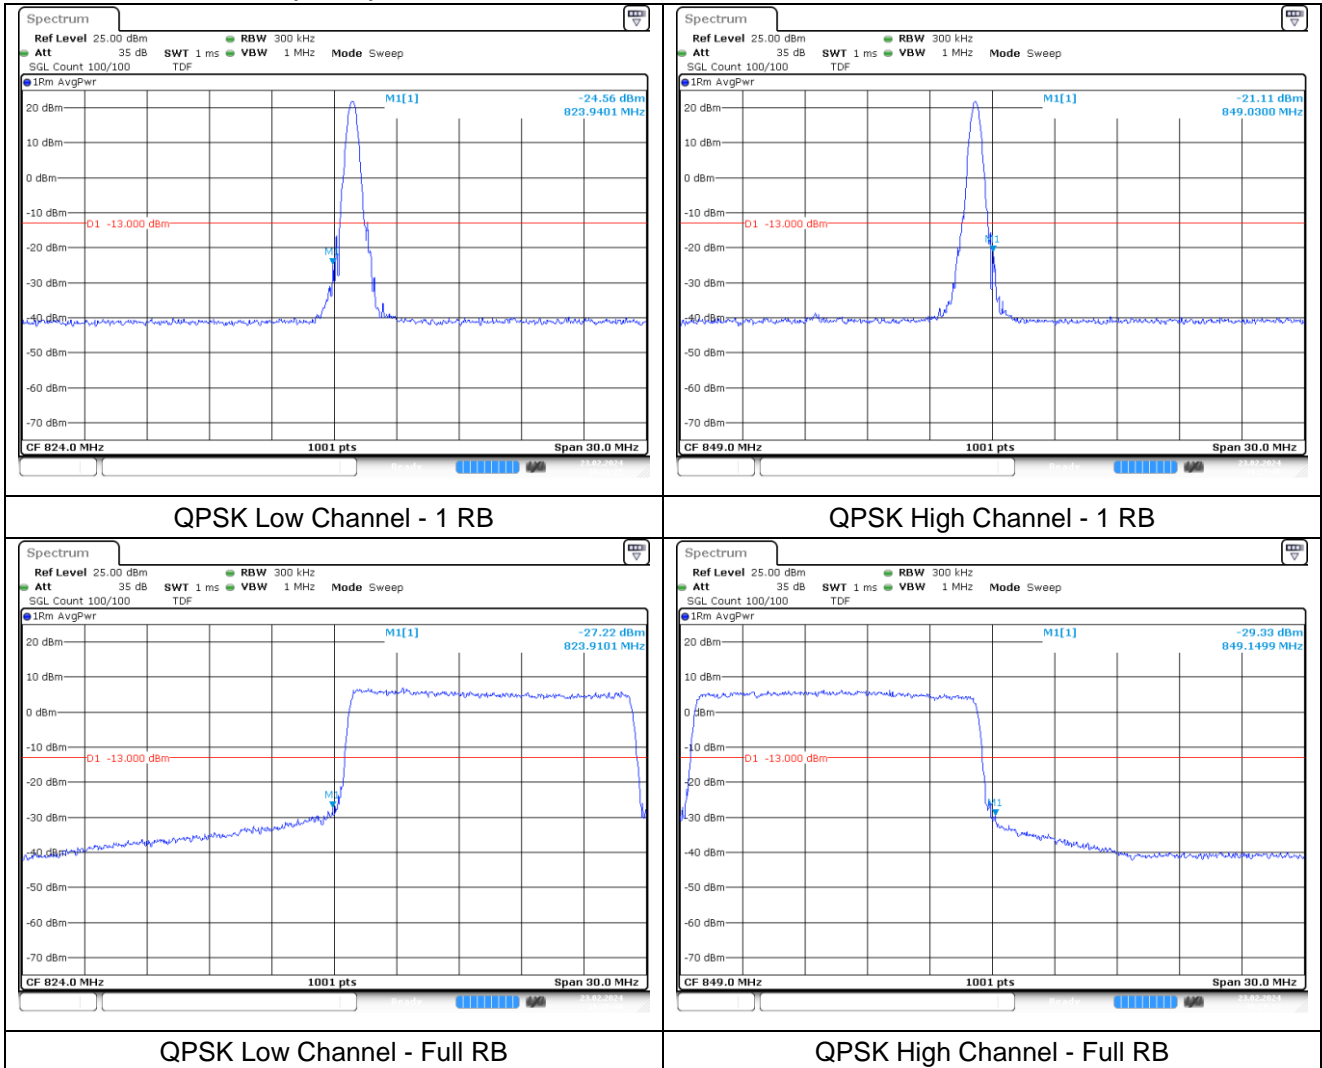

**LTE band 25/2 (20 MHz)**

**LTE band 2 (20 MHz)**

**LTE band 25 (20 MHz)**

**LTE band 25/2 (20 MHz)**

**LTE band 2 (20 MHz)**

**LTE band 25 (20 MHz)**

LTE band 26/5\_Part 22 (1.4 MHz)

**LTE band 26/5\_Part 22 (1.4 MHz)**

**LTE band 26/5\_Part 22 (3 MHz)**

**LTE band 26/5\_Part 22 (3 MHz)**

**LTE band 26/5\_Part 22 (5 MHz)**

**LTE band 26/5\_Part 22 (5 MHz)**

**LTE band 26/5\_Part 22 (10 MHz)**

**LTE band 26/5\_Part 22 (10 MHz)**

**LTE band 26\_Part 22 (15 MHz)**

**LTE band 26\_Part 22 (15 MHz)**

**LTE band 26\_Part 90 (1.4 MHz)**

**LTE band 26\_Part 90 (1.4 MHz)**

16QAM Low Channel - 1 RB

16QAM High Channel - 1 RB

16QAM Low Channel - Full RB

16QAM High Channel - Full RB

**LTE band 26\_Part 90 (3 MHz)**

**LTE band 26\_Part 90 (3 MHz)**

**LTE band 26\_Part 90 (5 MHz)**

**LTE band 26\_Part 90 (5 MHz)**

**LTE band 26\_Part 90 (10 MHz)**

**QPSK Middle Channel - Full RB**