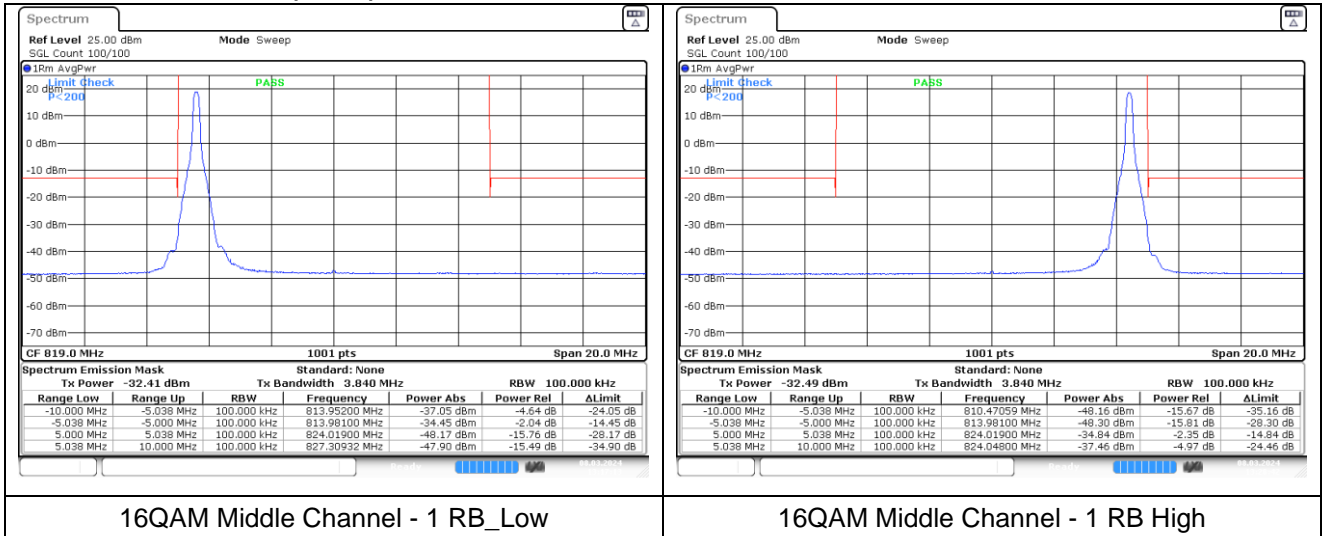

**LTE band 26\_Part 22 (15 MHz)**

**LTE band 26\_Part 22 (15 MHz)**

**LTE band 26\_Part 90 (1.4 MHz)**

**LTE band 26\_Part 90 (1.4 MHz)**

16QAM Low Channel - 1 RB

16QAM High Channel - 1 RB

16QAM Low Channel - Full RB

16QAM High Channel - Full RB

**LTE band 26\_Part 90 (3 MHz)**

**LTE band 26\_Part 90 (3 MHz)**

**LTE band 26\_Part 90 (5 MHz)**

**LTE band 26\_Part 90 (5 MHz)**

**LTE band 26\_Part 90 (10 MHz)**

**QPSK Middle Channel - Full RB**

**LTE band 26\_Part 90 (10 MHz)**

**LTE band 26\_Part 90 (15 MHz)**

**LTE band 26\_Part 90 (15 MHz)**

**LTE band 38 (5 MHz)**

**LTE band 38 (5 MHz)**

**LTE band 38 (10 MHz)**

**QPSK Low Channel - 1 RB**

**QPSK High Channel - 1 RB**