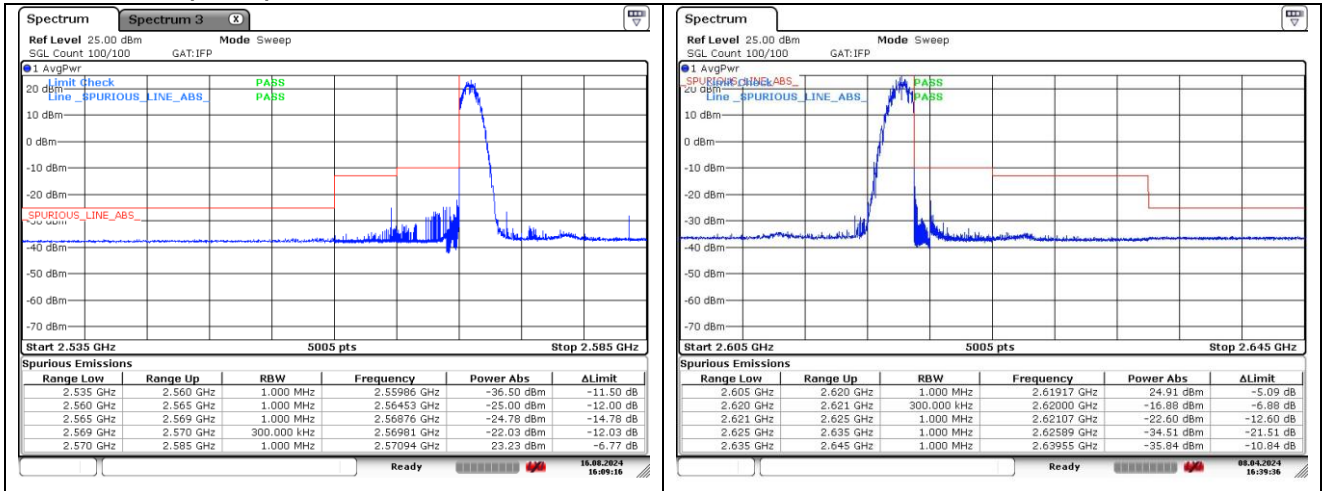

**LTE band 26\_Part 90 (10 MHz)**

**LTE band 26\_Part 90 (15 MHz)**

**LTE band 26\_Part 90 (15 MHz)**

**LTE band 38 (5 MHz)**

**LTE band 38 (5 MHz)**

**LTE band 38 (10 MHz)**

**QPSK Low Channel - 1 RB**

**QPSK High Channel - 1 RB**

**QPSK Low Channel - Full RB**

**QPSK High Channel - Full RB**

**LTE band 38 (10 MHz)**

**LTE band 38 (15 MHz)**

**QPSK Low Channel - 1 RB**

**QPSK High Channel - 1 RB**

**QPSK Low Channel - Full RB**

**QPSK High Channel - Full RB**

**LTE band 38 (15 MHz)**

**16QAM Low Channel - 1 RB**

**16QAM High Channel - 1 RB**

**16QAM Low Channel - Full RB**

**16QAM High Channel - Full RB**

**LTE band 38 (20 MHz)**