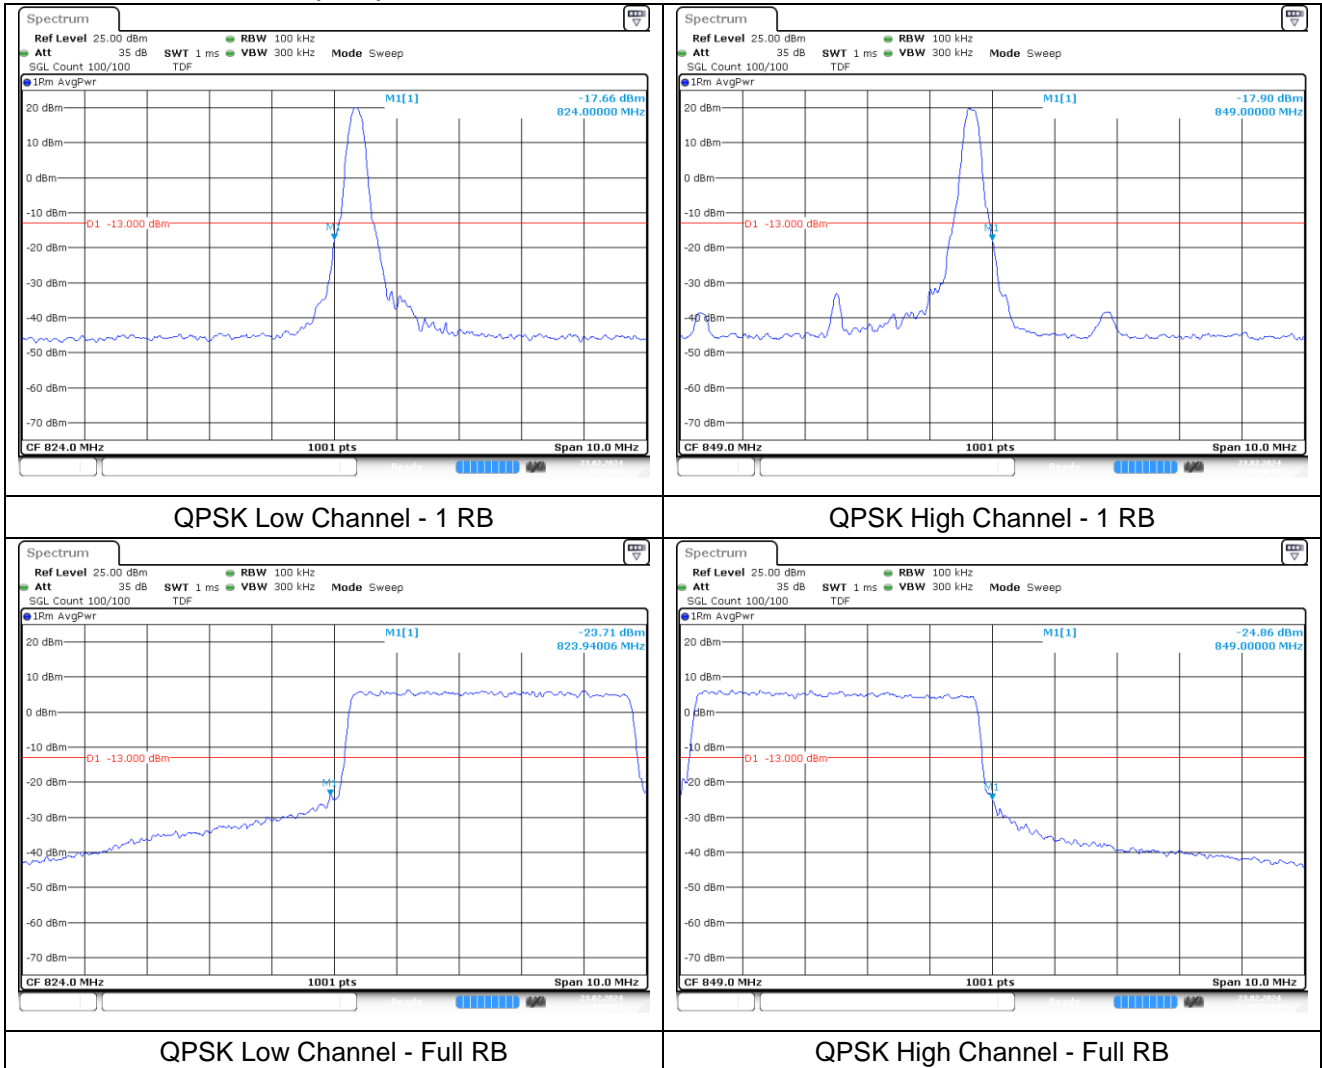

**LTE band 25/2 (20 MHz)**

**LTE band 2 (20 MHz)**

**LTE band 25 (20 MHz)**

**LTE band 25/2 (20 MHz)**

**LTE band 2 (20 MHz)**

**LTE band 25 (20 MHz)**

LTE band 26/5\_Part 22 (1.4 MHz)

**LTE band 26/5\_Part 22 (1.4 MHz)**

**LTE band 26/5\_Part 22 (3 MHz)**

**LTE band 26/5\_Part 22 (3 MHz)**

**LTE band 26/5\_Part 22 (5 MHz)**

**LTE band 26/5\_Part 22 (5 MHz)**

**LTE band 26/5\_Part 22 (10 MHz)**

**LTE band 26/5\_Part 22 (10 MHz)**

**LTE band 26\_Part 22 (15 MHz)**

**LTE band 26\_Part 22 (15 MHz)**

**LTE band 26\_Part 90 (1.4 MHz)**

**LTE band 26\_Part 90 (1.4 MHz)**

16QAM Low Channel - 1 RB

16QAM High Channel - 1 RB

16QAM Low Channel - Full RB