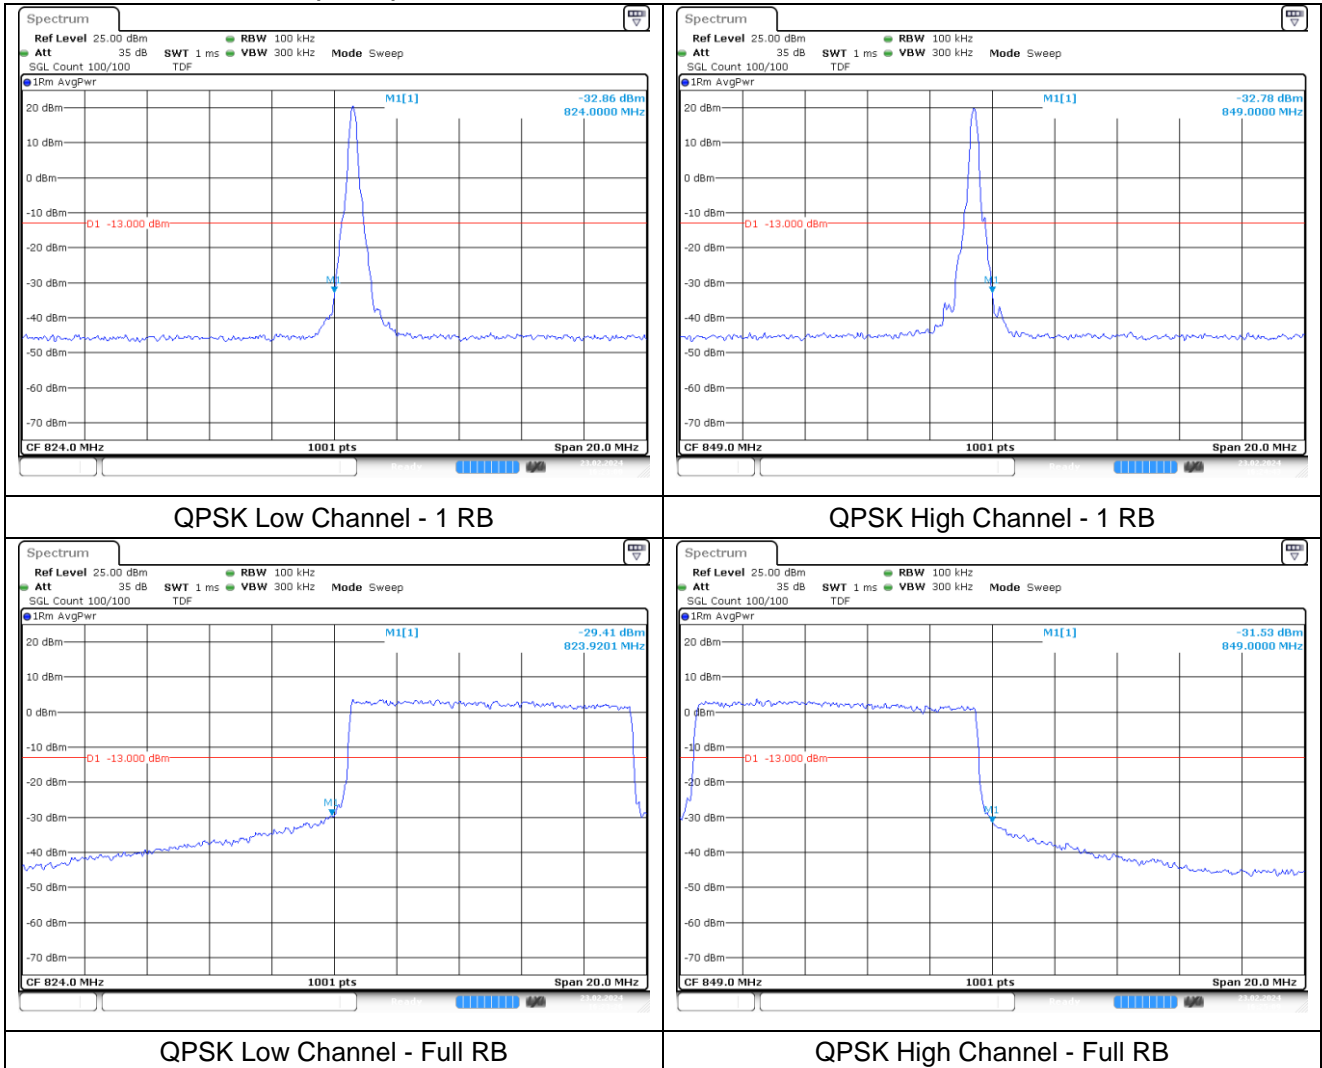

**LTE band 25/2 (20 MHz)**

**LTE band 2 (20 MHz)**

**LTE band 25 (20 MHz)**

**LTE band 25/2 (20 MHz)**

**LTE band 2 (20 MHz)**

**LTE band 25 (20 MHz)**

LTE band 26/5\_Part 22 (1.4 MHz)

**LTE band 26/5\_Part 22 (1.4 MHz)**

**LTE band 26/5\_Part 22 (3 MHz)**

**LTE band 26/5\_Part 22 (3 MHz)**

**LTE band 26/5\_Part 22 (5 MHz)**

**LTE band 26/5\_Part 22 (5 MHz)**

**LTE band 26/5\_Part 22 (10 MHz)**

**LTE band 26/5\_Part 22 (10 MHz)**

**LTE band 26\_Part 22 (15 MHz)**

**LTE band 26\_Part 22 (15 MHz)**

**LTE band 26\_Part 90 (1.4 MHz)**

**LTE band 26\_Part 90 (1.4 MHz)**

16QAM Low Channel - 1 RB

16QAM High Channel - 1 RB

16QAM Low Channel - Full RB

16QAM High Channel - Full RB

**LTE band 26\_Part 90 (3 MHz)**

**LTE band 26\_Part 90 (3 MHz)**

**LTE band 26\_Part 90 (5 MHz)**

**LTE band 26\_Part 90 (5 MHz)**

**LTE band 26\_Part 90 (10 MHz)**

**QPSK Middle Channel - Full RB**