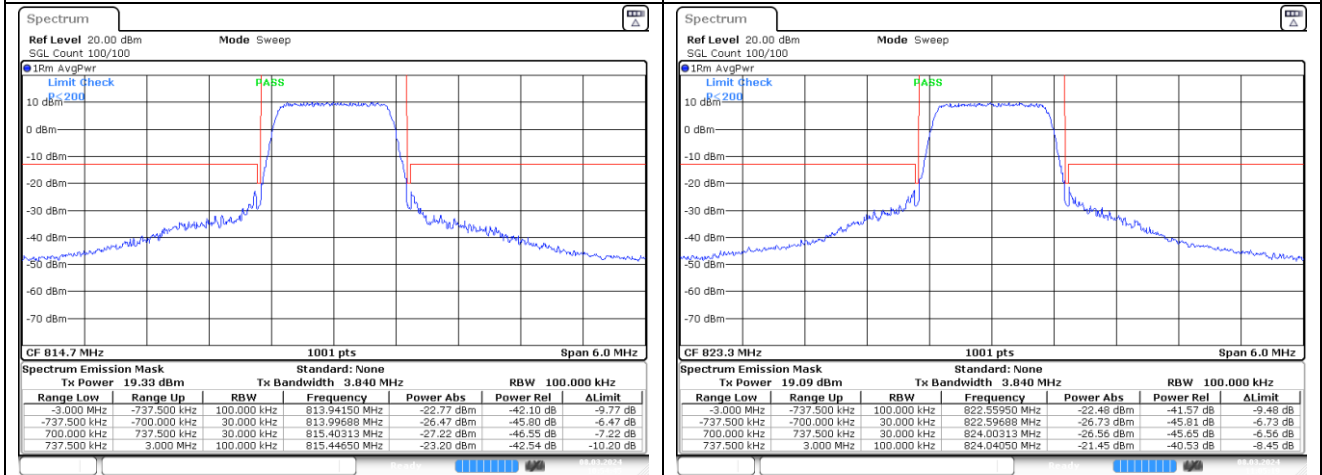

**LTE band 26/5\_Part 22 (3 MHz)**

**LTE band 26/5\_Part 22 (3 MHz)**

**LTE band 26/5\_Part 22 (5 MHz)**

**LTE band 26/5\_Part 22 (5 MHz)**

**LTE band 26/5\_Part 22 (10 MHz)**

**LTE band 26/5\_Part 22 (10 MHz)**

**LTE band 26\_Part 22 (15 MHz)**

**LTE band 26\_Part 22 (15 MHz)**

**LTE band 26\_Part 90 (1.4 MHz)**

**LTE band 26\_Part 90 (1.4 MHz)**

16QAM Low Channel - 1 RB

16QAM High Channel - 1 RB

16QAM Low Channel - Full RB

16QAM High Channel - Full RB

**LTE band 26\_Part 90 (3 MHz)**

**LTE band 26\_Part 90 (3 MHz)**

**LTE band 26\_Part 90 (5 MHz)**

**LTE band 26\_Part 90 (5 MHz)**

**LTE band 26\_Part 90 (10 MHz)**

**QPSK Middle Channel - Full RB**

**LTE band 26\_Part 90 (10 MHz)**

**LTE band 26\_Part 90 (15 MHz)**

**LTE band 26\_Part 90 (15 MHz)**

**LTE band 38 (5 MHz)**

**LTE band 38 (5 MHz)**

**LTE band 38 (10 MHz)**

**QPSK Low Channel - 1 RB**

**QPSK High Channel - 1 RB**