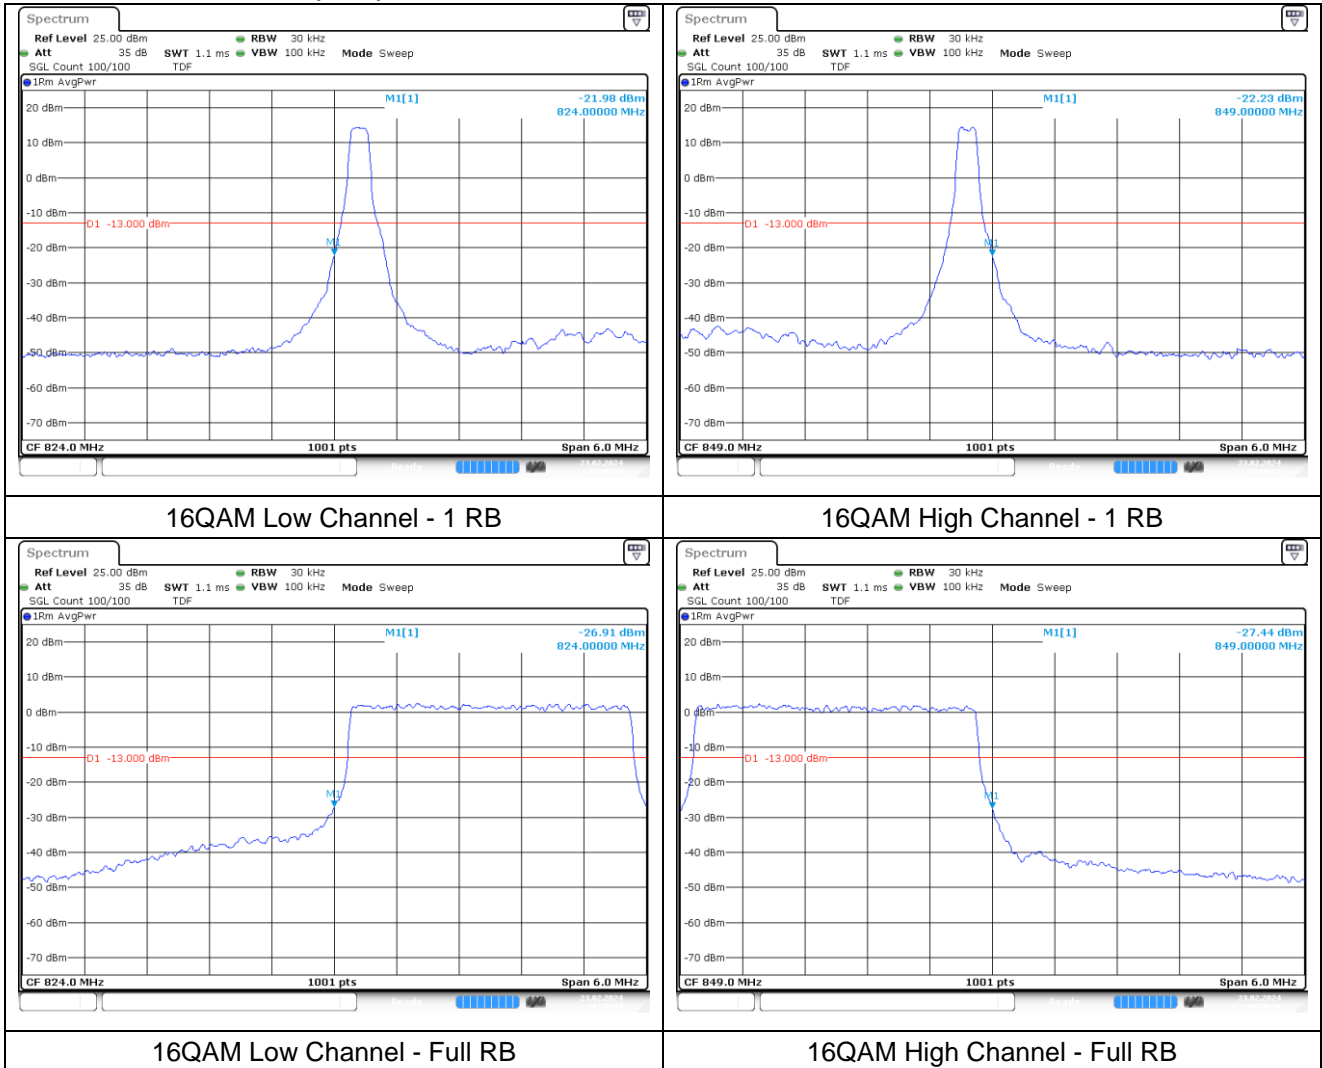

**LTE band 25/2 (20 MHz)**

**LTE band 2 (20 MHz)**

**LTE band 25 (20 MHz)**

**LTE band 25/2 (20 MHz)**

**LTE band 2 (20 MHz)**

**LTE band 25 (20 MHz)**

LTE band 26/5\_Part 22 (1.4 MHz)

**LTE band 26/5\_Part 22 (1.4 MHz)**

**LTE band 26/5\_Part 22 (3 MHz)**

**LTE band 26/5\_Part 22 (3 MHz)**

**LTE band 26/5\_Part 22 (5 MHz)**

**LTE band 26/5\_Part 22 (5 MHz)**

**LTE band 26/5\_Part 22 (10 MHz)**

**LTE band 26/5\_Part 22 (10 MHz)**

**LTE band 26\_Part 22 (15 MHz)**

**LTE band 26\_Part 22 (15 MHz)**

**LTE band 26\_Part 90 (1.4 MHz)**

**LTE band 26\_Part 90 (1.4 MHz)**

16QAM Low Channel - 1 RB

16QAM High Channel - 1 RB

16QAM Low Channel - Full RB