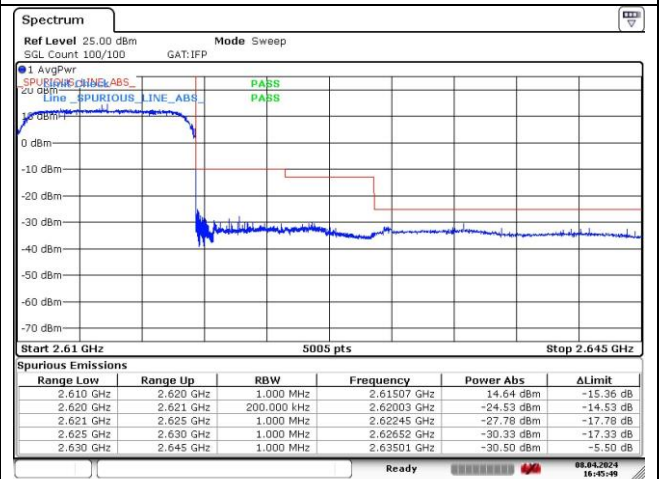

16QAM High Channel - Full RB

**LTE band 26\_Part 90 (3 MHz)**

**LTE band 26\_Part 90 (3 MHz)**

**LTE band 26\_Part 90 (5 MHz)**

**LTE band 26\_Part 90 (5 MHz)**

**LTE band 26\_Part 90 (10 MHz)**

**QPSK Middle Channel - Full RB**

**LTE band 26\_Part 90 (10 MHz)**

**LTE band 26\_Part 90 (15 MHz)**

**LTE band 26\_Part 90 (15 MHz)**

**LTE band 38 (5 MHz)**

**LTE band 38 (5 MHz)**

**LTE band 38 (10 MHz)**

**QPSK Low Channel - 1 RB**

**QPSK High Channel - 1 RB**

**QPSK Low Channel - Full RB**

**QPSK High Channel - Full RB**

**LTE band 38 (10 MHz)**

**LTE band 38 (15 MHz)**

**QPSK Low Channel - 1 RB**

**QPSK High Channel - 1 RB**

**QPSK Low Channel - Full RB**

**QPSK High Channel - Full RB**

**LTE band 38 (15 MHz)**

**16QAM Low Channel - 1 RB**

**16QAM High Channel - 1 RB**

**16QAM Low Channel - Full RB**

**16QAM High Channel - Full RB**

**LTE band 38 (20 MHz)**