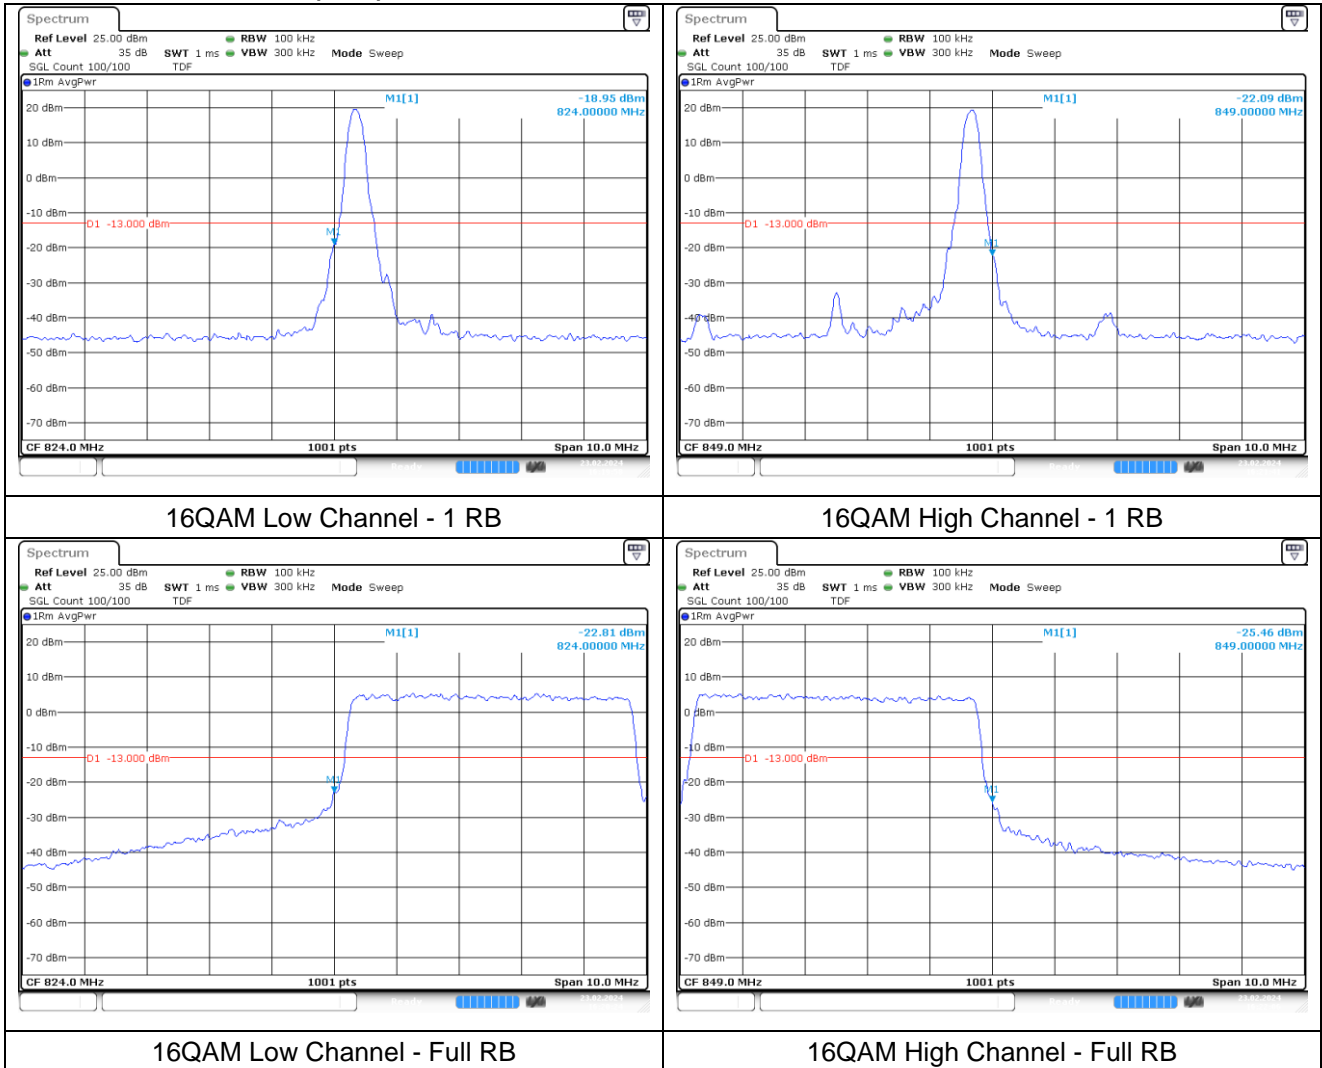

**LTE band 25/2 (20 MHz)**

**LTE band 2 (20 MHz)**

**LTE band 25 (20 MHz)**

**LTE band 25/2 (20 MHz)**

**LTE band 2 (20 MHz)**

**LTE band 25 (20 MHz)**

LTE band 26/5\_Part 22 (1.4 MHz)

**LTE band 26/5\_Part 22 (1.4 MHz)**

**LTE band 26/5\_Part 22 (3 MHz)**

**LTE band 26/5\_Part 22 (3 MHz)**

**LTE band 26/5\_Part 22 (5 MHz)**

**LTE band 26/5\_Part 22 (5 MHz)**

**LTE band 26/5\_Part 22 (10 MHz)**

**LTE band 26/5\_Part 22 (10 MHz)**

**LTE band 26\_Part 22 (15 MHz)**

**LTE band 26\_Part 22 (15 MHz)**

**LTE band 26\_Part 90 (1.4 MHz)**

**LTE band 26\_Part 90 (1.4 MHz)**

16QAM Low Channel - 1 RB

16QAM High Channel - 1 RB

16QAM Low Channel - Full RB

16QAM High Channel - Full RB

**LTE band 26\_Part 90 (3 MHz)**

**LTE band 26\_Part 90 (3 MHz)**

**LTE band 26\_Part 90 (5 MHz)**

**LTE band 26\_Part 90 (5 MHz)**

**LTE band 26\_Part 90 (10 MHz)**

**QPSK Middle Channel - Full RB**