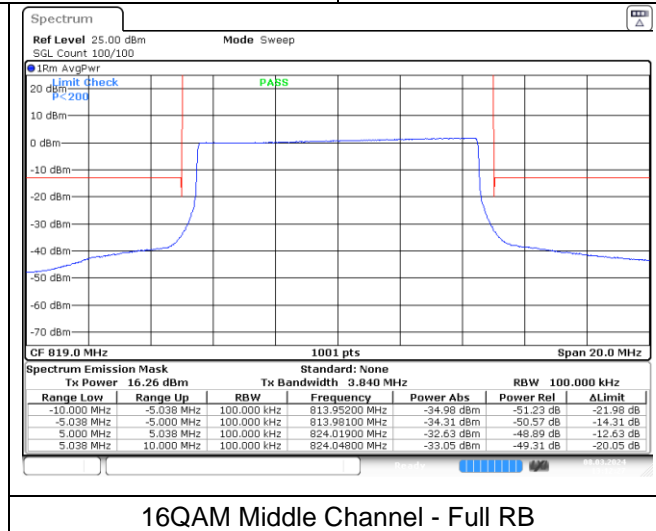

16QAM High Channel - Full RB

**LTE band 26\_Part 90 (3 MHz)**

**LTE band 26\_Part 90 (3 MHz)**

**LTE band 26\_Part 90 (5 MHz)**

**LTE band 26\_Part 90 (5 MHz)**

**LTE band 26\_Part 90 (10 MHz)**

**QPSK Middle Channel - Full RB**

**LTE band 26\_Part 90 (10 MHz)**

**LTE band 26\_Part 90 (15 MHz)**

**LTE band 26\_Part 90 (15 MHz)**

**LTE band 38 (5 MHz)**

**LTE band 38 (5 MHz)**

**LTE band 38 (10 MHz)**

**QPSK Low Channel - 1 RB**

**QPSK High Channel - 1 RB**