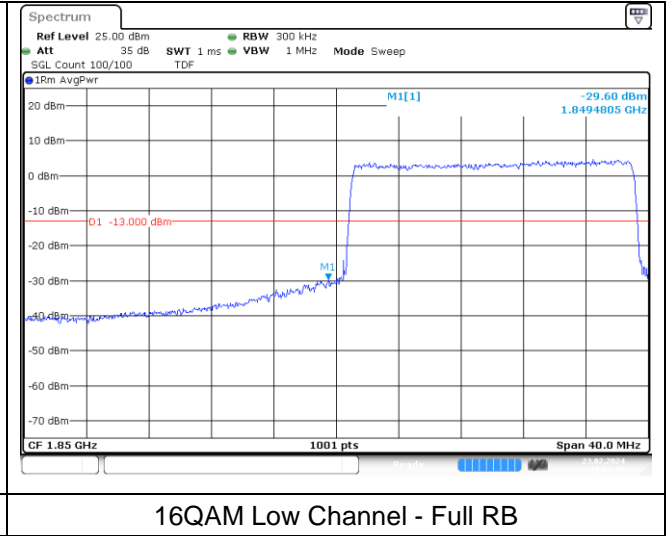

**LTE band 25/2 (20 MHz)**

**LTE band 2 (20 MHz)**

**LTE band 25 (20 MHz)**

**LTE band 25/2 (20 MHz)**

**LTE band 2 (20 MHz)**

**LTE band 25 (20 MHz)**

LTE band 26/5\_Part 22 (1.4 MHz)

**LTE band 26/5\_Part 22 (1.4 MHz)**

**LTE band 26/5\_Part 22 (3 MHz)**

**LTE band 26/5\_Part 22 (3 MHz)**

**LTE band 26/5\_Part 22 (5 MHz)**

**LTE band 26/5\_Part 22 (5 MHz)**

**LTE band 26/5\_Part 22 (10 MHz)**

**LTE band 26/5\_Part 22 (10 MHz)**

**LTE band 26\_Part 22 (15 MHz)**

**LTE band 26\_Part 22 (15 MHz)**

**LTE band 26\_Part 90 (1.4 MHz)**

**LTE band 26\_Part 90 (1.4 MHz)**

16QAM Low Channel - 1 RB

16QAM High Channel - 1 RB

16QAM Low Channel - Full RB