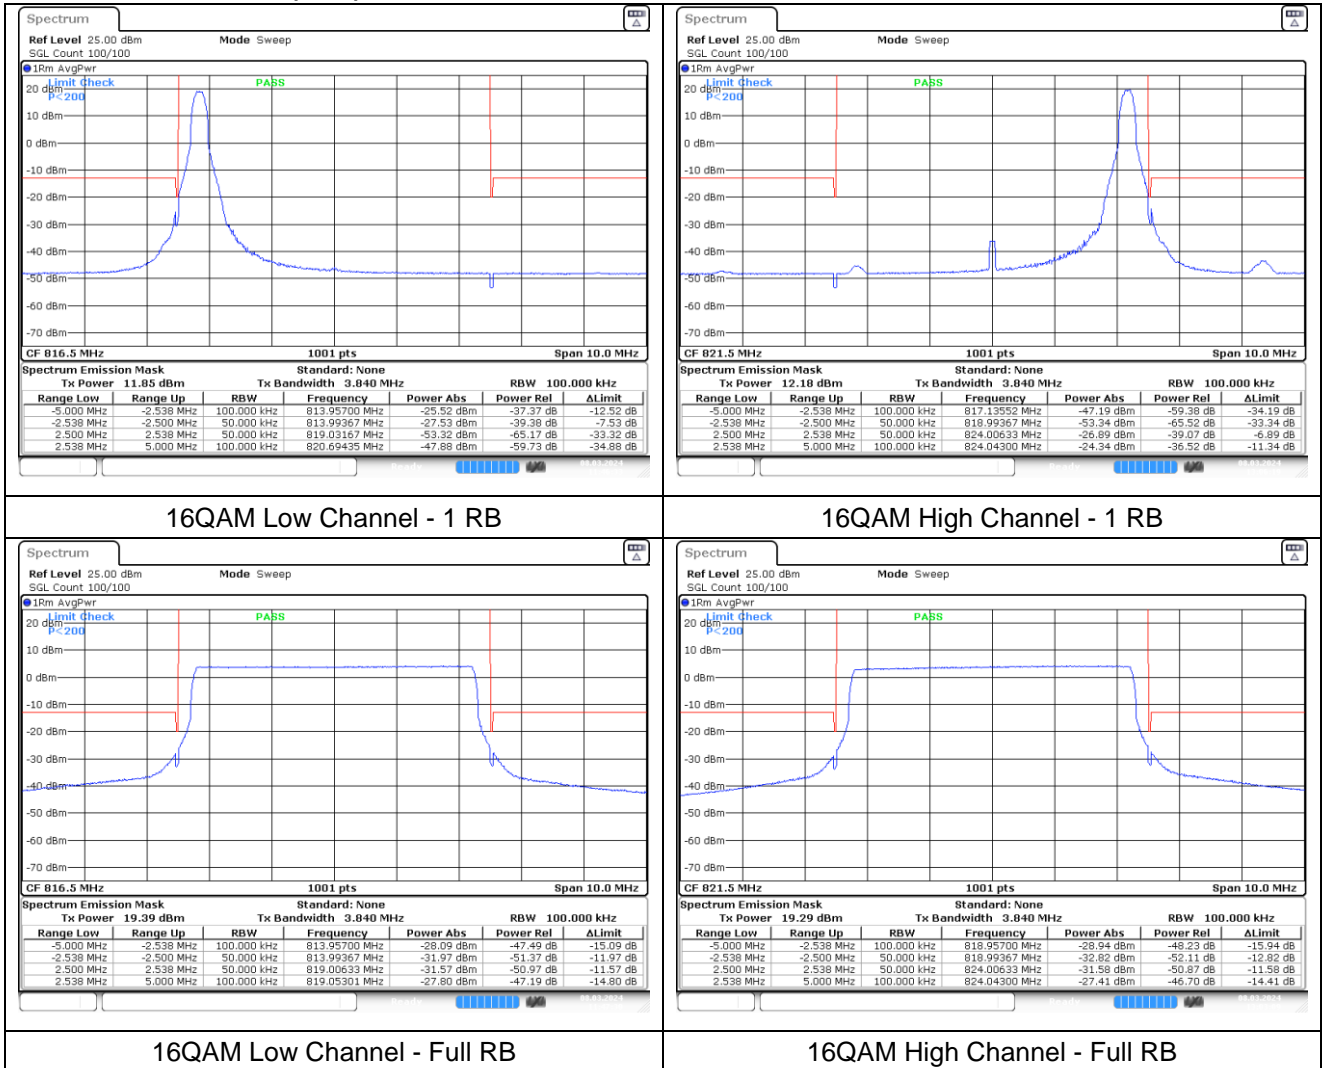

**LTE band 26\_Part 22 (15 MHz)**

**LTE band 26\_Part 22 (15 MHz)**

**LTE band 26\_Part 90 (1.4 MHz)**

**LTE band 26\_Part 90 (1.4 MHz)**

16QAM Low Channel - 1 RB

16QAM High Channel - 1 RB

16QAM Low Channel - Full RB

16QAM High Channel - Full RB

**LTE band 26\_Part 90 (3 MHz)**

**LTE band 26\_Part 90 (3 MHz)**

**LTE band 26\_Part 90 (5 MHz)**

**LTE band 26\_Part 90 (5 MHz)**

**LTE band 26\_Part 90 (10 MHz)**

**QPSK Middle Channel - Full RB**

**LTE band 26\_Part 90 (10 MHz)**

**LTE band 26\_Part 90 (15 MHz)**

**LTE band 26\_Part 90 (15 MHz)**

**LTE band 38 (5 MHz)**

**LTE band 38 (5 MHz)**

**LTE band 38 (10 MHz)**

**QPSK Low Channel - 1 RB**

**QPSK High Channel - 1 RB**

**QPSK Low Channel - Full RB**

**QPSK High Channel - Full RB**

**LTE band 38 (10 MHz)**

**LTE band 38 (15 MHz)**

**QPSK Low Channel - 1 RB**

**QPSK High Channel - 1 RB**

**QPSK Low Channel - Full RB**

**QPSK High Channel - Full RB**