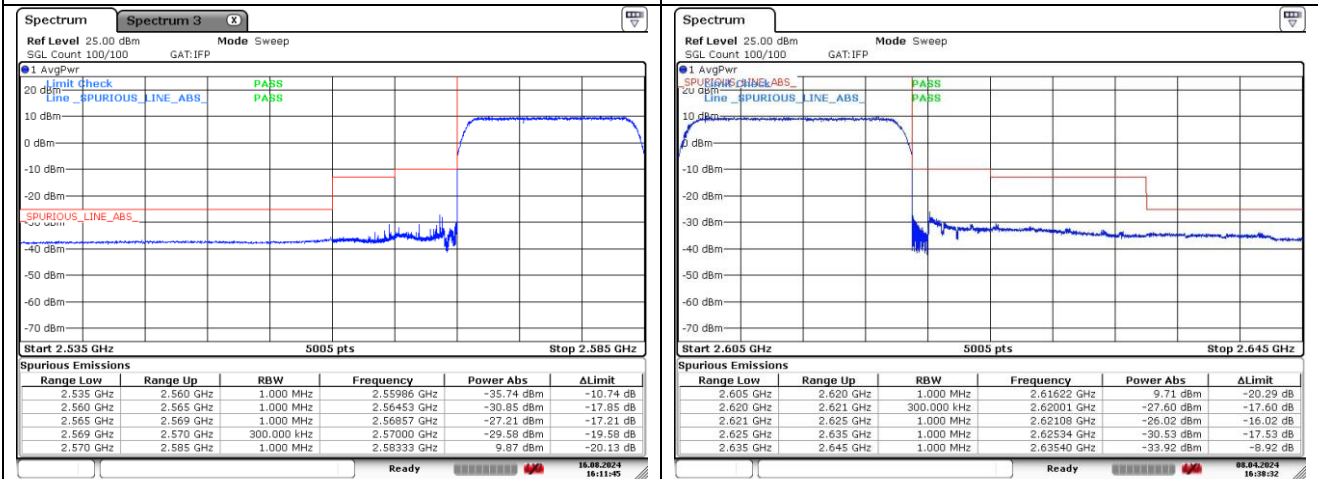

**LTE band 26\_Part 90 (10 MHz)**

**LTE band 26\_Part 90 (15 MHz)**

**LTE band 26\_Part 90 (15 MHz)**

**LTE band 38 (5 MHz)**

**LTE band 38 (5 MHz)**

**LTE band 38 (10 MHz)**

**QPSK Low Channel - 1 RB**

**QPSK High Channel - 1 RB**

**QPSK Low Channel - Full RB**

**QPSK High Channel - Full RB**

**LTE band 38 (10 MHz)**

**LTE band 38 (15 MHz)**

**QPSK Low Channel - 1 RB**

**QPSK High Channel - 1 RB**

**QPSK Low Channel - Full RB**

**QPSK High Channel - Full RB**

**LTE band 38 (15 MHz)**

**16QAM Low Channel - 1 RB**

**16QAM High Channel - 1 RB**

**16QAM Low Channel - Full RB**

**16QAM High Channel - Full RB**

**LTE band 38 (20 MHz)**