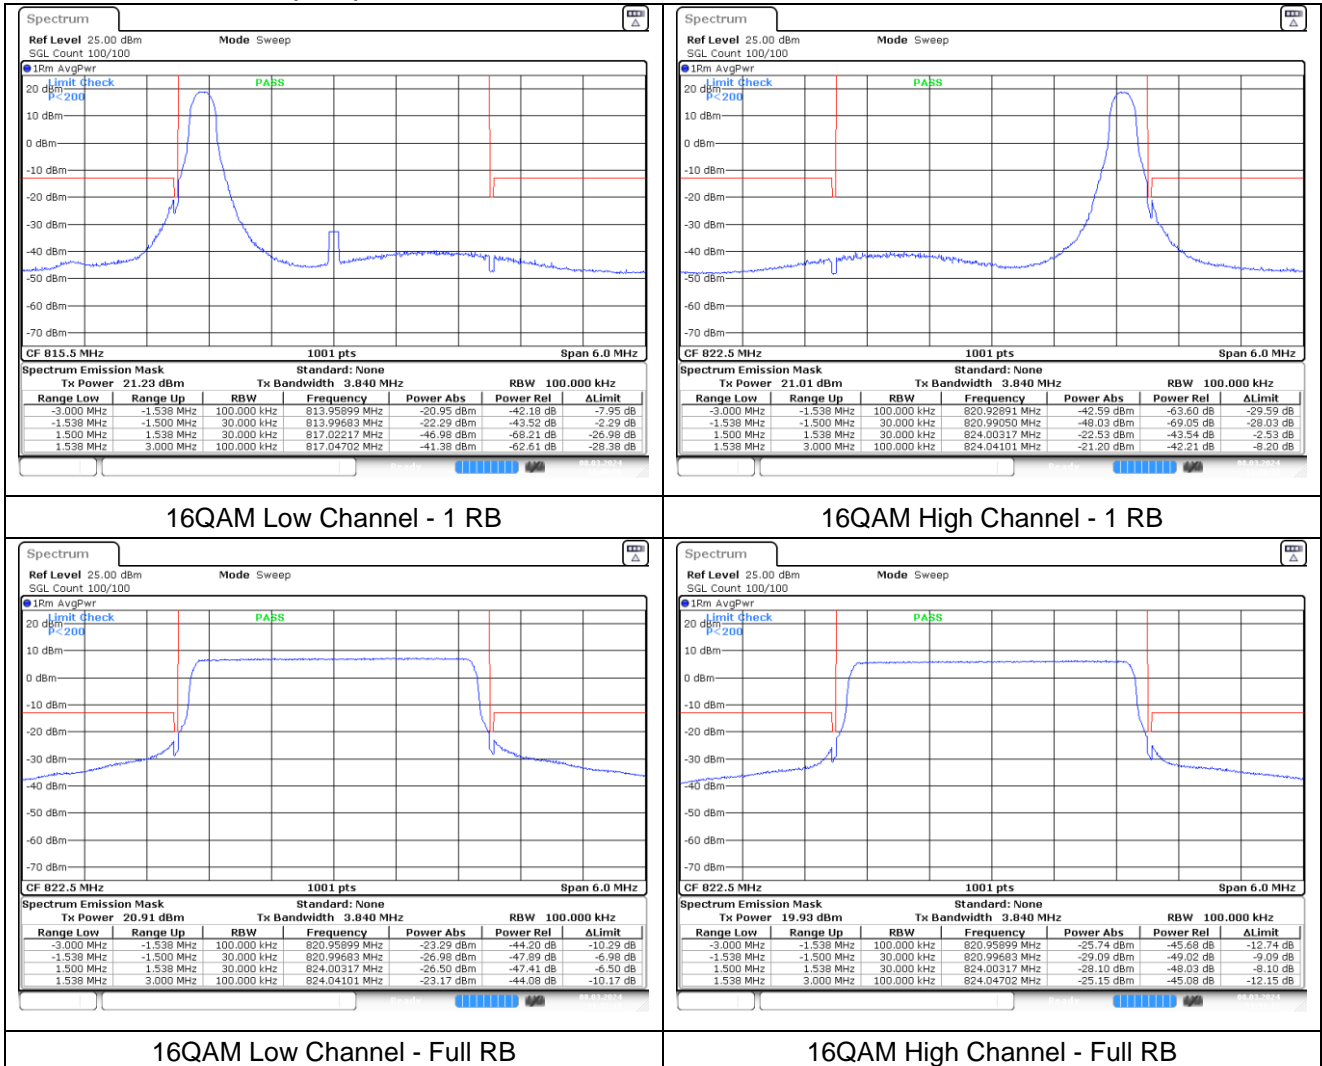

**LTE band 26/5\_Part 22 (3 MHz)**

**LTE band 26/5\_Part 22 (3 MHz)**

**LTE band 26/5\_Part 22 (5 MHz)**

**LTE band 26/5\_Part 22 (5 MHz)**

**LTE band 26/5\_Part 22 (10 MHz)**

**LTE band 26/5\_Part 22 (10 MHz)**

**LTE band 26\_Part 22 (15 MHz)**

**LTE band 26\_Part 22 (15 MHz)**

**LTE band 26\_Part 90 (1.4 MHz)**

**LTE band 26\_Part 90 (1.4 MHz)**

16QAM Low Channel - 1 RB

16QAM High Channel - 1 RB

16QAM Low Channel - Full RB

16QAM High Channel - Full RB

**LTE band 26\_Part 90 (3 MHz)**

**LTE band 26\_Part 90 (3 MHz)**

**LTE band 26\_Part 90 (5 MHz)**

**LTE band 26\_Part 90 (5 MHz)**

**LTE band 26\_Part 90 (10 MHz)**

**QPSK Middle Channel - Full RB**

**LTE band 26\_Part 90 (10 MHz)**

**LTE band 26\_Part 90 (15 MHz)**

**LTE band 26\_Part 90 (15 MHz)**

**LTE band 38 (5 MHz)**

**LTE band 38 (5 MHz)**

**LTE band 38 (10 MHz)**

**QPSK Low Channel - 1 RB**

**QPSK High Channel - 1 RB**