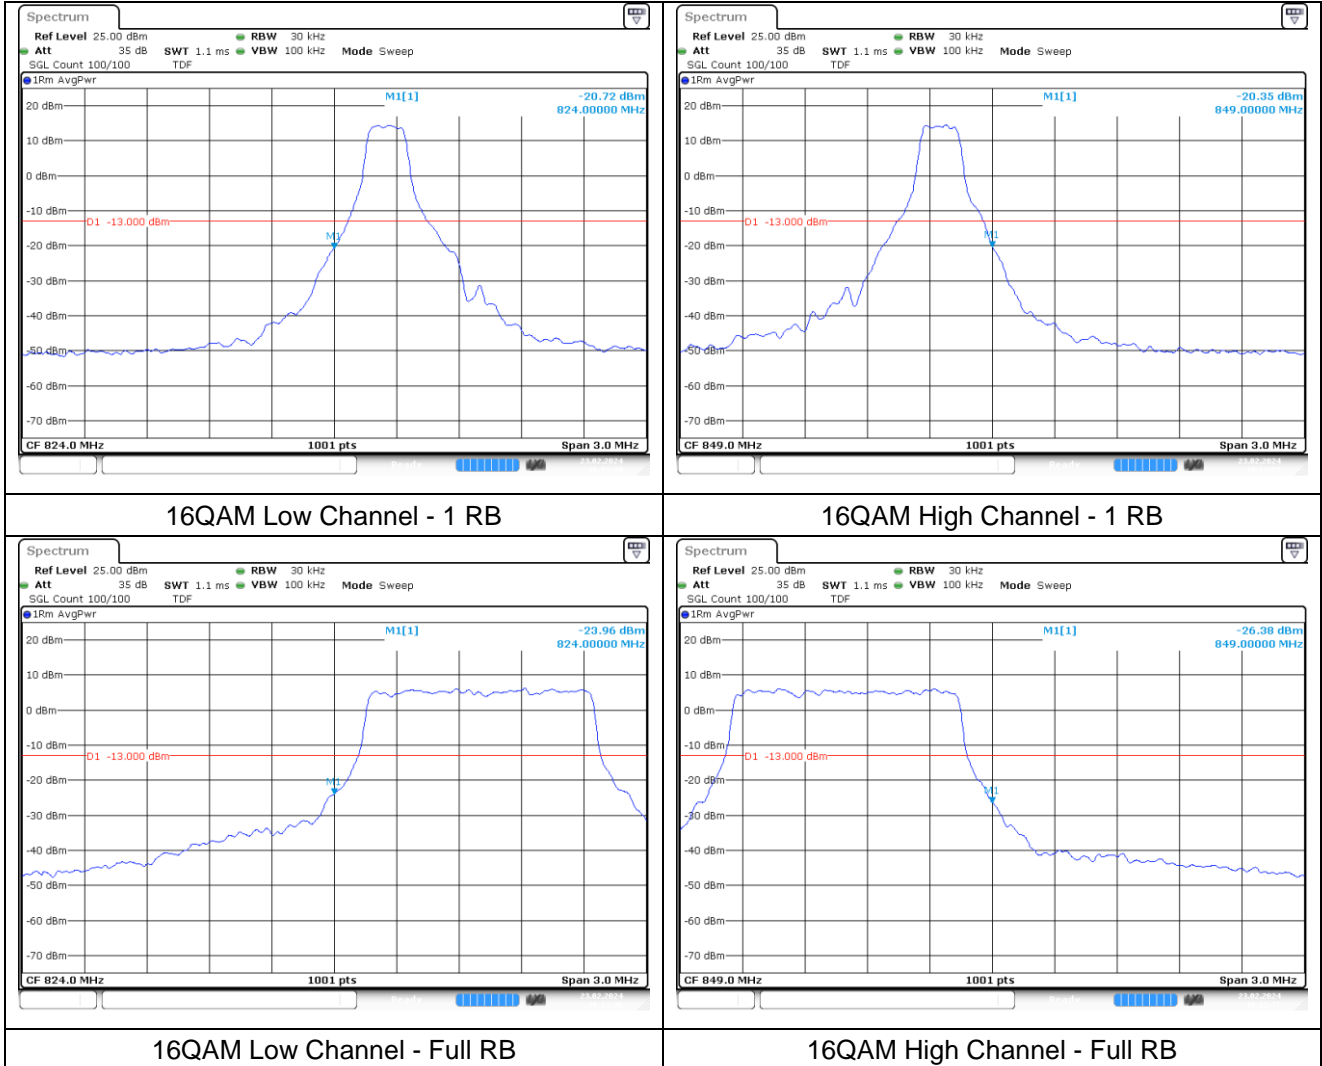

**LTE band 25/2 (20 MHz)**

**LTE band 2 (20 MHz)**

**LTE band 25 (20 MHz)**

**LTE band 25/2 (20 MHz)**

**LTE band 2 (20 MHz)**

**LTE band 25 (20 MHz)**

LTE band 26/5\_Part 22 (1.4 MHz)

**LTE band 26/5\_Part 22 (1.4 MHz)**

**LTE band 26/5\_Part 22 (3 MHz)**

**LTE band 26/5\_Part 22 (3 MHz)**

**LTE band 26/5\_Part 22 (5 MHz)**

**LTE band 26/5\_Part 22 (5 MHz)**

**LTE band 26/5\_Part 22 (10 MHz)**

**LTE band 26/5\_Part 22 (10 MHz)**

**LTE band 26\_Part 22 (15 MHz)**

**LTE band 26\_Part 22 (15 MHz)**

**LTE band 26\_Part 90 (1.4 MHz)**

**LTE band 26\_Part 90 (1.4 MHz)**

16QAM Low Channel - 1 RB

16QAM High Channel - 1 RB

16QAM Low Channel - Full RB

16QAM High Channel - Full RB

**LTE band 26\_Part 90 (3 MHz)**

**LTE band 26\_Part 90 (3 MHz)**

**LTE band 26\_Part 90 (5 MHz)**

**LTE band 26\_Part 90 (5 MHz)**

**LTE band 26\_Part 90 (10 MHz)**

**QPSK Middle Channel - Full RB**