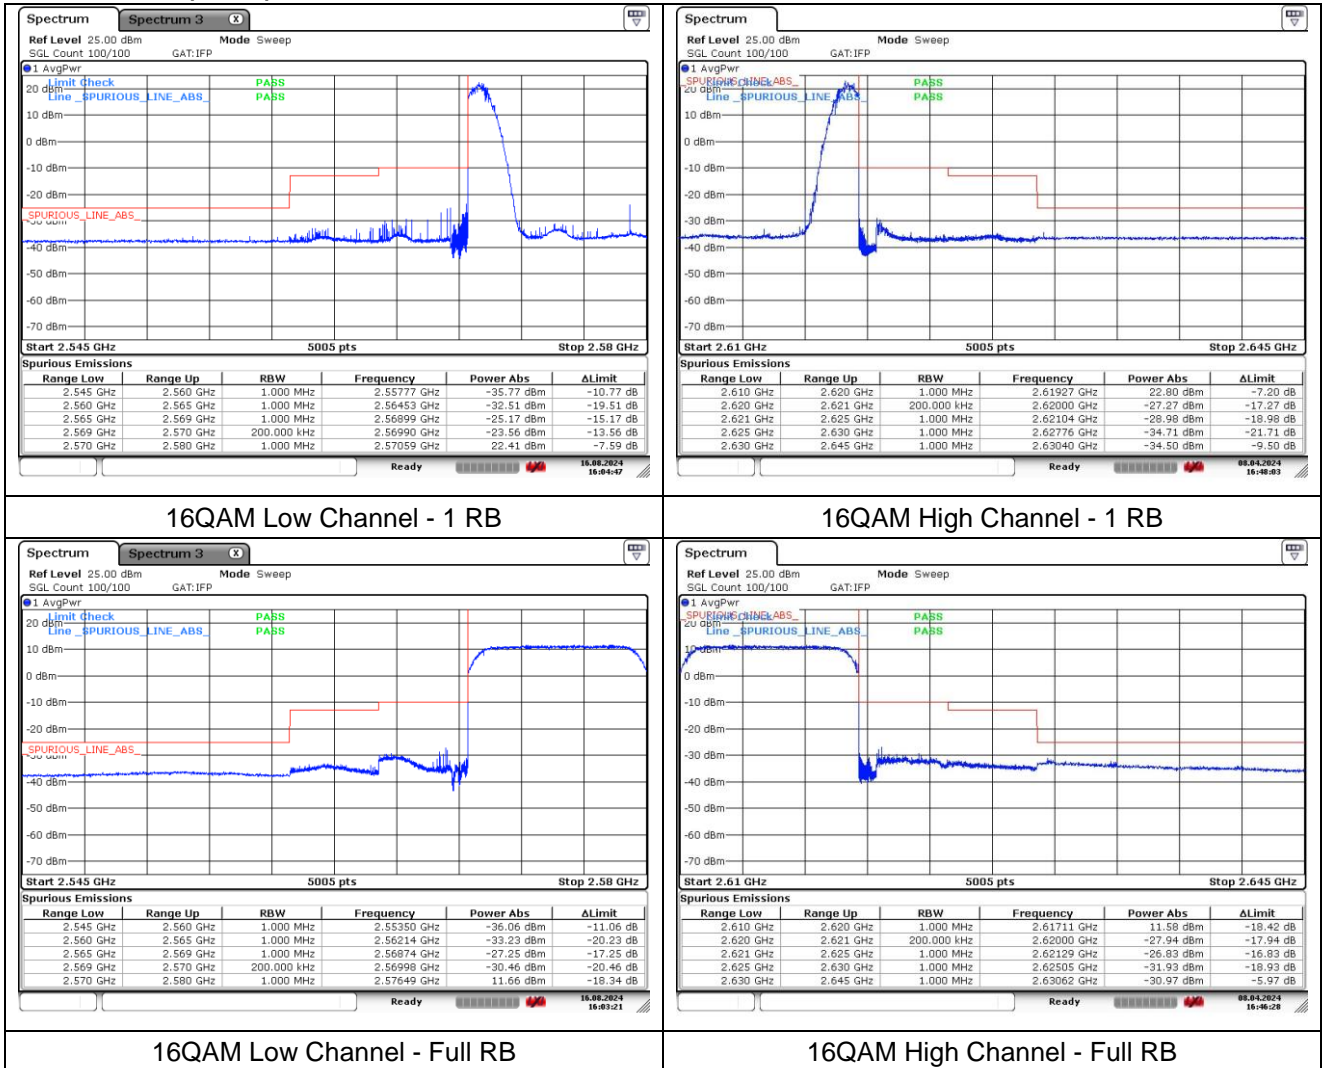

16QAM High Channel - Full RB

**LTE band 26\_Part 90 (3 MHz)**

**LTE band 26\_Part 90 (3 MHz)**

**LTE band 26\_Part 90 (5 MHz)**

**LTE band 26\_Part 90 (5 MHz)**

**LTE band 26\_Part 90 (10 MHz)**

**QPSK Middle Channel - Full RB**

**LTE band 26\_Part 90 (10 MHz)**

**LTE band 26\_Part 90 (15 MHz)**

**LTE band 26\_Part 90 (15 MHz)**

**LTE band 38 (5 MHz)**

**LTE band 38 (5 MHz)**

**LTE band 38 (10 MHz)**

**QPSK Low Channel - 1 RB**

**QPSK High Channel - 1 RB**

**QPSK Low Channel - Full RB**

**QPSK High Channel - Full RB**

**LTE band 38 (10 MHz)**

**LTE band 38 (15 MHz)**

**QPSK Low Channel - 1 RB**

**QPSK High Channel - 1 RB**

**QPSK Low Channel - Full RB**

**QPSK High Channel - Full RB**

**LTE band 38 (15 MHz)**

**16QAM Low Channel - 1 RB**

**16QAM High Channel - 1 RB**

**16QAM Low Channel - Full RB**

**16QAM High Channel - Full RB**

**LTE band 38 (20 MHz)**