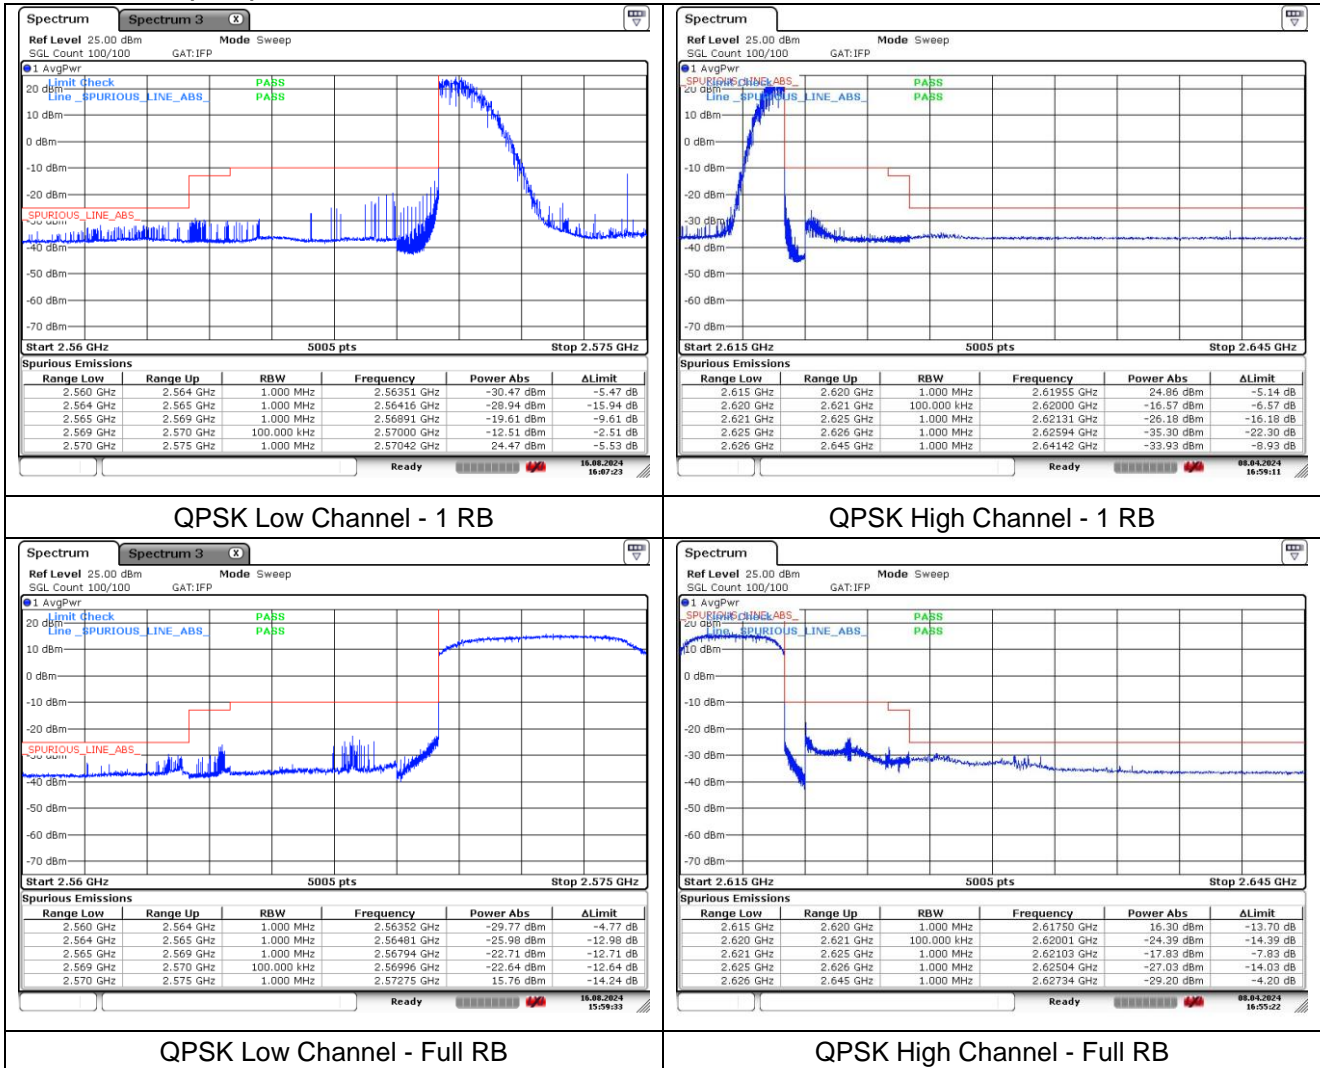

16QAM High Channel - Full RB

**LTE band 26\_Part 90 (3 MHz)**

**LTE band 26\_Part 90 (3 MHz)**

**LTE band 26\_Part 90 (5 MHz)**

**LTE band 26\_Part 90 (5 MHz)**

**LTE band 26\_Part 90 (10 MHz)**

**QPSK Middle Channel - Full RB**

**LTE band 26\_Part 90 (10 MHz)**

**LTE band 26\_Part 90 (15 MHz)**

**LTE band 26\_Part 90 (15 MHz)**

**LTE band 38 (5 MHz)**

**LTE band 38 (5 MHz)**

**LTE band 38 (10 MHz)**

**QPSK Low Channel - 1 RB**

**QPSK High Channel - 1 RB**

**QPSK Low Channel - Full RB**

**QPSK High Channel - Full RB**

**LTE band 38 (10 MHz)**

**LTE band 38 (15 MHz)**

**QPSK Low Channel - 1 RB**

**QPSK High Channel - 1 RB**

**QPSK Low Channel - Full RB**

**QPSK High Channel - Full RB**

**LTE band 38 (15 MHz)**

**16QAM Low Channel - 1 RB**

**16QAM High Channel - 1 RB**

**16QAM Low Channel - Full RB**

**16QAM High Channel - Full RB**

**LTE band 38 (20 MHz)**