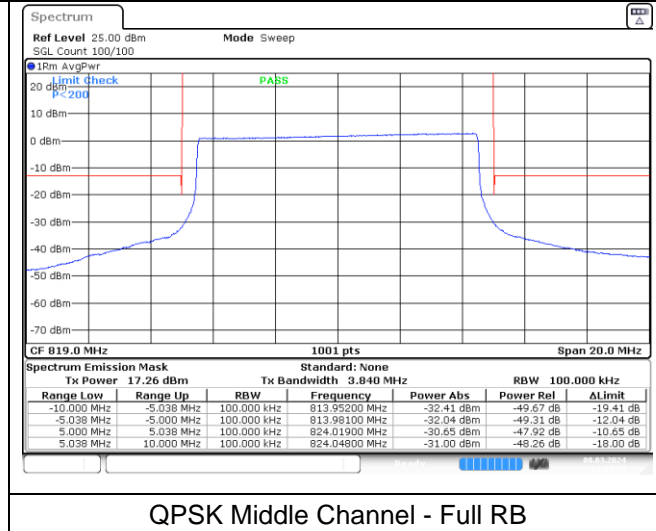

16QAM High Channel - Full RB

**LTE band 26\_Part 90 (3 MHz)**

**LTE band 26\_Part 90 (3 MHz)**

**LTE band 26\_Part 90 (5 MHz)**

**LTE band 26\_Part 90 (5 MHz)**

**LTE band 26\_Part 90 (10 MHz)**

**QPSK Middle Channel - Full RB**

**LTE band 26\_Part 90 (10 MHz)**

**LTE band 26\_Part 90 (15 MHz)**

**LTE band 26\_Part 90 (15 MHz)**

**LTE band 38 (5 MHz)**

**LTE band 38 (5 MHz)**

**LTE band 38 (10 MHz)**

**QPSK Low Channel - 1 RB**

**QPSK High Channel - 1 RB**