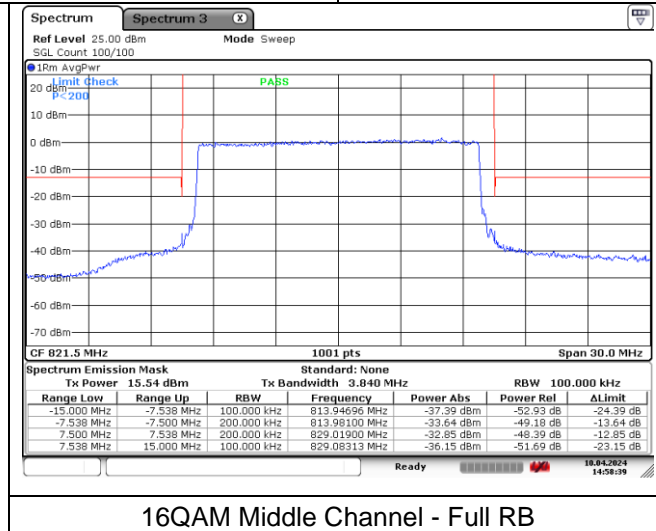

**LTE band 26\_Part 22 (15 MHz)**

**LTE band 26\_Part 22 (15 MHz)**

**LTE band 26\_Part 90 (1.4 MHz)**

**LTE band 26\_Part 90 (1.4 MHz)**

16QAM Low Channel - 1 RB

16QAM High Channel - 1 RB

16QAM Low Channel - Full RB

16QAM High Channel - Full RB

**LTE band 26\_Part 90 (3 MHz)**

**LTE band 26\_Part 90 (3 MHz)**

**LTE band 26\_Part 90 (5 MHz)**

**LTE band 26\_Part 90 (5 MHz)**

**LTE band 26\_Part 90 (10 MHz)**

**QPSK Middle Channel - Full RB**

**LTE band 26\_Part 90 (10 MHz)**

**LTE band 26\_Part 90 (15 MHz)**

**LTE band 26\_Part 90 (15 MHz)**

**LTE band 38 (5 MHz)**

**LTE band 38 (5 MHz)**

**LTE band 38 (10 MHz)**

**QPSK Low Channel - 1 RB**

**QPSK High Channel - 1 RB**