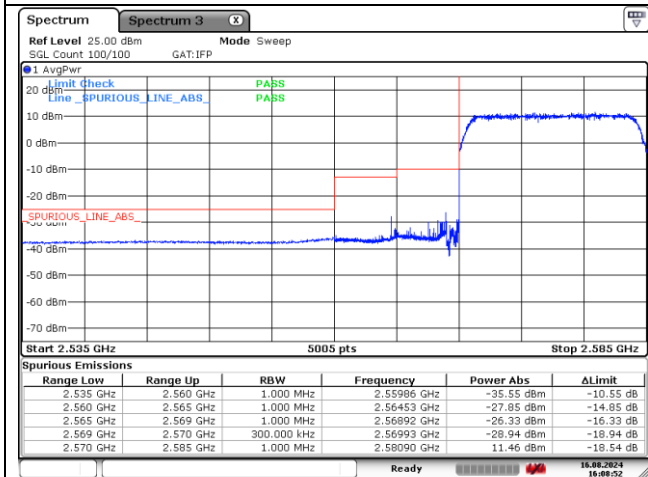

**LTE band 26\_Part 90 (10 MHz)**

**LTE band 26\_Part 90 (15 MHz)**

**LTE band 26\_Part 90 (15 MHz)**

**LTE band 38 (5 MHz)**

**LTE band 38 (5 MHz)**

**LTE band 38 (10 MHz)**

**QPSK Low Channel - 1 RB**

**QPSK High Channel - 1 RB**

**QPSK Low Channel - Full RB**

**QPSK High Channel - Full RB**

**LTE band 38 (10 MHz)**

**LTE band 38 (15 MHz)**

**QPSK Low Channel - 1 RB**

**QPSK High Channel - 1 RB**

**QPSK Low Channel - Full RB**

**QPSK High Channel - Full RB**

**LTE band 38 (15 MHz)**

**16QAM Low Channel - 1 RB**

**16QAM High Channel - 1 RB**

**16QAM Low Channel - Full RB**

**16QAM High Channel - Full RB**

**LTE band 38 (20 MHz)**