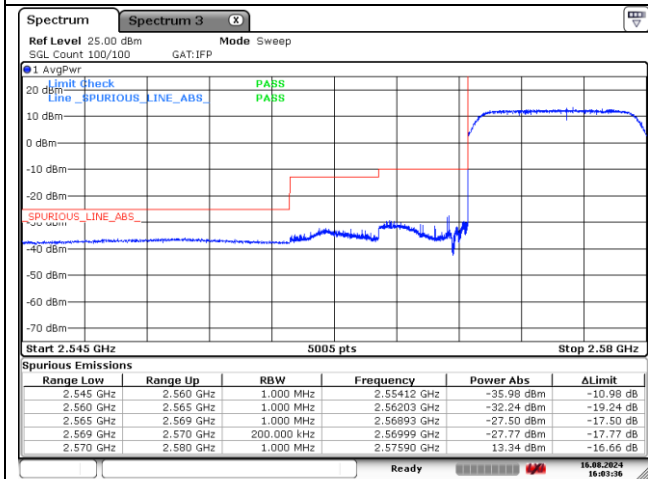

16QAM High Channel - Full RB

**LTE band 26\_Part 90 (3 MHz)**

**LTE band 26\_Part 90 (3 MHz)**

**LTE band 26\_Part 90 (5 MHz)**

**LTE band 26\_Part 90 (5 MHz)**

**LTE band 26\_Part 90 (10 MHz)**

**QPSK Middle Channel - Full RB**

**LTE band 26\_Part 90 (10 MHz)**

**LTE band 26\_Part 90 (15 MHz)**

**LTE band 26\_Part 90 (15 MHz)**

**LTE band 38 (5 MHz)**

**LTE band 38 (5 MHz)**

**LTE band 38 (10 MHz)**

**QPSK Low Channel - 1 RB**

**QPSK High Channel - 1 RB**

**QPSK Low Channel - Full RB**

**QPSK High Channel - Full RB**

**LTE band 38 (10 MHz)**

**LTE band 38 (15 MHz)**

**QPSK Low Channel - 1 RB**

**QPSK High Channel - 1 RB**

**QPSK Low Channel - Full RB**

**QPSK High Channel - Full RB**

**LTE band 38 (15 MHz)**

**16QAM Low Channel - 1 RB**

**16QAM High Channel - 1 RB**

**16QAM Low Channel - Full RB**

**16QAM High Channel - Full RB**

**LTE band 38 (20 MHz)**