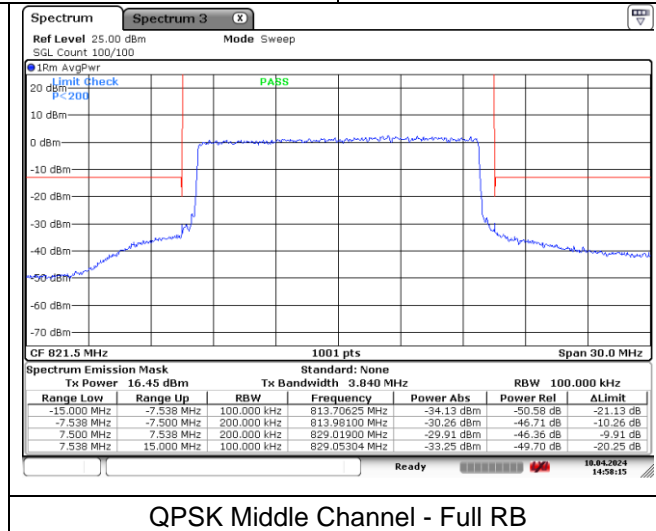

**LTE band 26\_Part 22 (15 MHz)**

**LTE band 26\_Part 22 (15 MHz)**

**LTE band 26\_Part 90 (1.4 MHz)**

**LTE band 26\_Part 90 (1.4 MHz)**

16QAM Low Channel - 1 RB

16QAM High Channel - 1 RB

16QAM Low Channel - Full RB

16QAM High Channel - Full RB

**LTE band 26\_Part 90 (3 MHz)**

**LTE band 26\_Part 90 (3 MHz)**

**LTE band 26\_Part 90 (5 MHz)**

**LTE band 26\_Part 90 (5 MHz)**

**LTE band 26\_Part 90 (10 MHz)**

**QPSK Middle Channel - Full RB**

**LTE band 26\_Part 90 (10 MHz)**

**LTE band 26\_Part 90 (15 MHz)**

**LTE band 26\_Part 90 (15 MHz)**

**LTE band 38 (5 MHz)**

**LTE band 38 (5 MHz)**

**LTE band 38 (10 MHz)**

**QPSK Low Channel - 1 RB**

**QPSK High Channel - 1 RB**