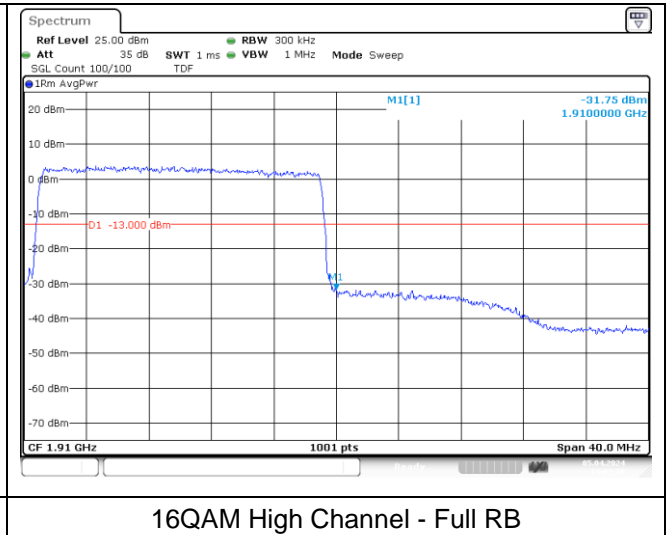

**LTE band 25/2 (20 MHz)**

**LTE band 2 (20 MHz)**

**LTE band 25 (20 MHz)**

**LTE band 25/2 (20 MHz)**

**LTE band 2 (20 MHz)**

**LTE band 25 (20 MHz)**

LTE band 26/5\_Part 22 (1.4 MHz)

**LTE band 26/5\_Part 22 (1.4 MHz)**

**LTE band 26/5\_Part 22 (3 MHz)**

**LTE band 26/5\_Part 22 (3 MHz)**

**LTE band 26/5\_Part 22 (5 MHz)**

**LTE band 26/5\_Part 22 (5 MHz)**

**LTE band 26/5\_Part 22 (10 MHz)**

**LTE band 26/5\_Part 22 (10 MHz)**

**LTE band 26\_Part 22 (15 MHz)**

**LTE band 26\_Part 22 (15 MHz)**

**LTE band 26\_Part 90 (1.4 MHz)**

**LTE band 26\_Part 90 (1.4 MHz)**

16QAM Low Channel - 1 RB

16QAM High Channel - 1 RB

16QAM Low Channel - Full RB