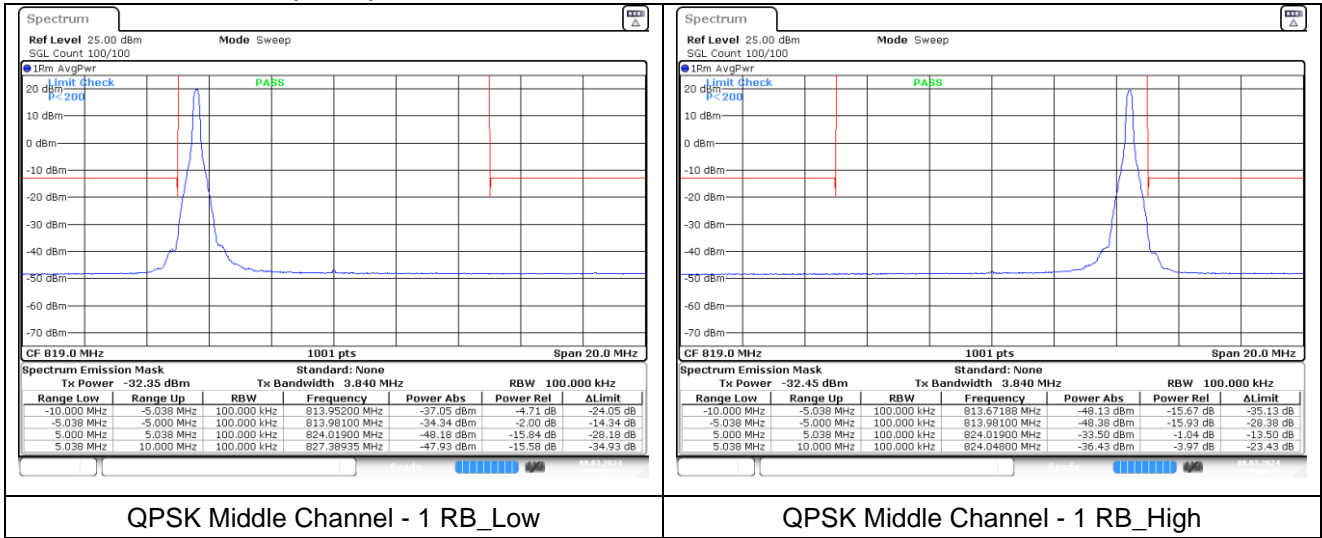

**LTE band 26\_Part 22 (15 MHz)**

**LTE band 26\_Part 22 (15 MHz)**

**LTE band 26\_Part 90 (1.4 MHz)**

**LTE band 26\_Part 90 (1.4 MHz)**

16QAM Low Channel - 1 RB

16QAM High Channel - 1 RB

16QAM Low Channel - Full RB

16QAM High Channel - Full RB

**LTE band 26\_Part 90 (3 MHz)**

**LTE band 26\_Part 90 (3 MHz)**

**LTE band 26\_Part 90 (5 MHz)**

**LTE band 26\_Part 90 (5 MHz)**

**LTE band 26\_Part 90 (10 MHz)**

**QPSK Middle Channel - Full RB**

**LTE band 26\_Part 90 (10 MHz)**

**LTE band 26\_Part 90 (15 MHz)**

**LTE band 26\_Part 90 (15 MHz)**

**LTE band 38 (5 MHz)**

**LTE band 38 (5 MHz)**

**LTE band 38 (10 MHz)**

**QPSK Low Channel - 1 RB**

**QPSK High Channel - 1 RB**