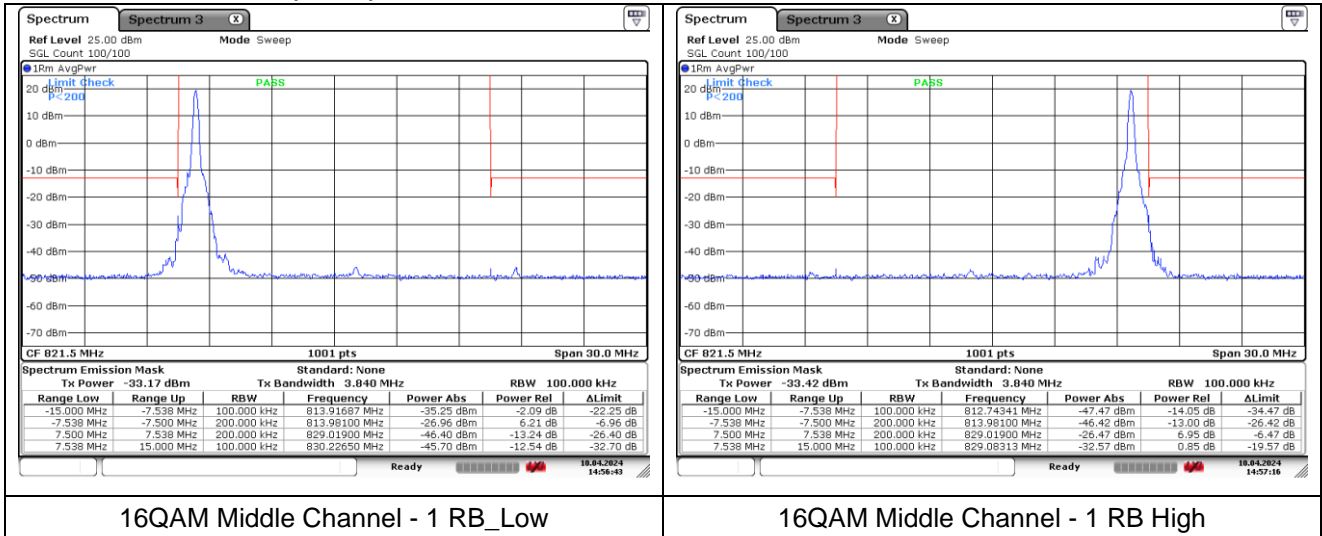

**LTE band 26\_Part 22 (15 MHz)**

**LTE band 26\_Part 22 (15 MHz)**

**LTE band 26\_Part 90 (1.4 MHz)**

**LTE band 26\_Part 90 (1.4 MHz)**

16QAM Low Channel - 1 RB

16QAM High Channel - 1 RB

16QAM Low Channel - Full RB

16QAM High Channel - Full RB

**LTE band 26\_Part 90 (3 MHz)**

**LTE band 26\_Part 90 (3 MHz)**

**LTE band 26\_Part 90 (5 MHz)**

**LTE band 26\_Part 90 (5 MHz)**

**LTE band 26\_Part 90 (10 MHz)**

**QPSK Middle Channel - Full RB**

**LTE band 26\_Part 90 (10 MHz)**

**LTE band 26\_Part 90 (15 MHz)**

**LTE band 26\_Part 90 (15 MHz)**

**LTE band 38 (5 MHz)**

**LTE band 38 (5 MHz)**

**LTE band 38 (10 MHz)**

**QPSK Low Channel - 1 RB**

**QPSK High Channel - 1 RB**

**QPSK Low Channel - Full RB**

**QPSK High Channel - Full RB**

**LTE band 38 (10 MHz)**

**LTE band 38 (15 MHz)**

**QPSK Low Channel - 1 RB**

**QPSK High Channel - 1 RB**

**QPSK Low Channel - Full RB**

**QPSK High Channel - Full RB**