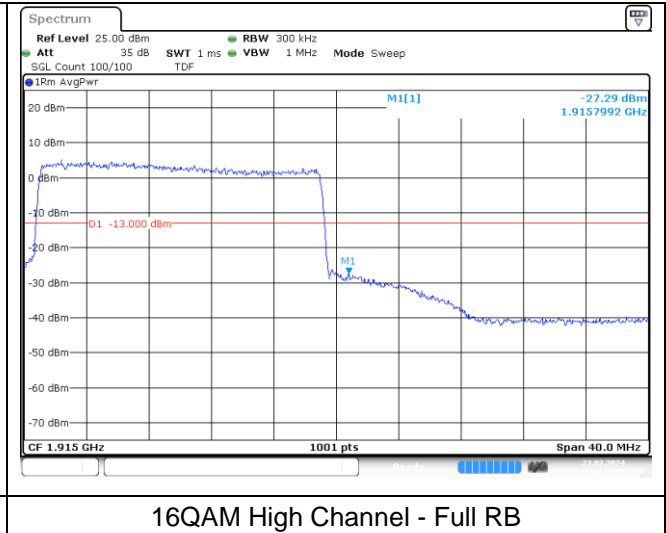

**LTE band 25/2 (20 MHz)**

**LTE band 2 (20 MHz)**

**LTE band 25 (20 MHz)**

**LTE band 25/2 (20 MHz)**

**LTE band 2 (20 MHz)**

**LTE band 25 (20 MHz)**

LTE band 26/5\_Part 22 (1.4 MHz)

**LTE band 26/5\_Part 22 (1.4 MHz)**

**LTE band 26/5\_Part 22 (3 MHz)**

**LTE band 26/5\_Part 22 (3 MHz)**

**LTE band 26/5\_Part 22 (5 MHz)**

**LTE band 26/5\_Part 22 (5 MHz)**

**LTE band 26/5\_Part 22 (10 MHz)**

**LTE band 26/5\_Part 22 (10 MHz)**