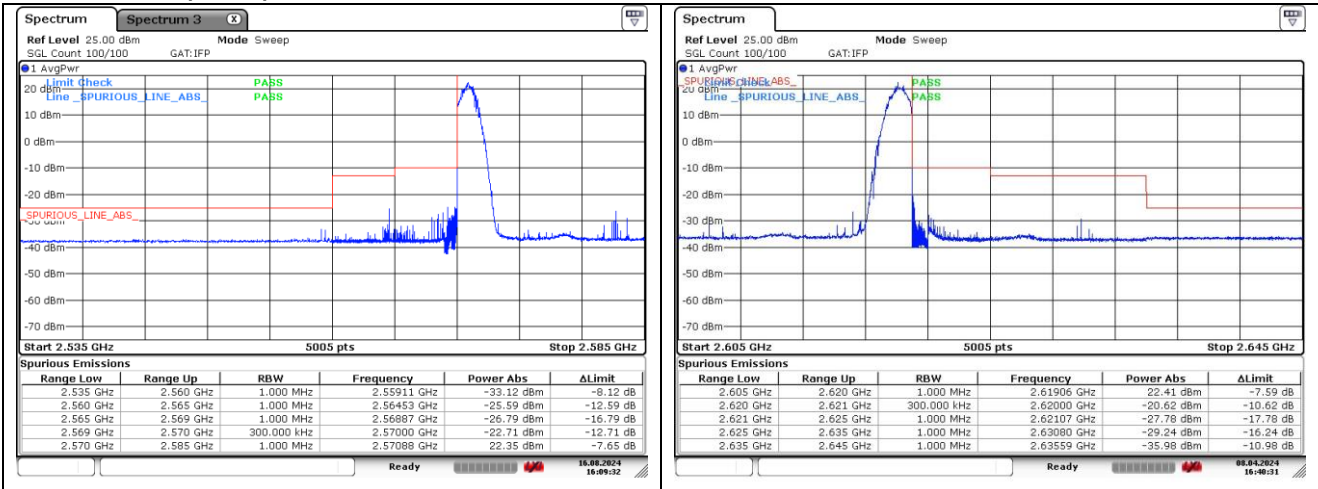

**LTE band 26\_Part 90 (10 MHz)**

**LTE band 26\_Part 90 (15 MHz)**

**LTE band 26\_Part 90 (15 MHz)**

**LTE band 38 (5 MHz)**

**LTE band 38 (5 MHz)**

**LTE band 38 (10 MHz)**

**QPSK Low Channel - 1 RB**

**QPSK High Channel - 1 RB**

**QPSK Low Channel - Full RB**

**QPSK High Channel - Full RB**

**LTE band 38 (10 MHz)**

**LTE band 38 (15 MHz)**

**QPSK Low Channel - 1 RB**

**QPSK High Channel - 1 RB**

**QPSK Low Channel - Full RB**

**QPSK High Channel - Full RB**

**LTE band 38 (15 MHz)**

**16QAM Low Channel - 1 RB**

**16QAM High Channel - 1 RB**

**16QAM Low Channel - Full RB**

**16QAM High Channel - Full RB**

**LTE band 38 (20 MHz)**