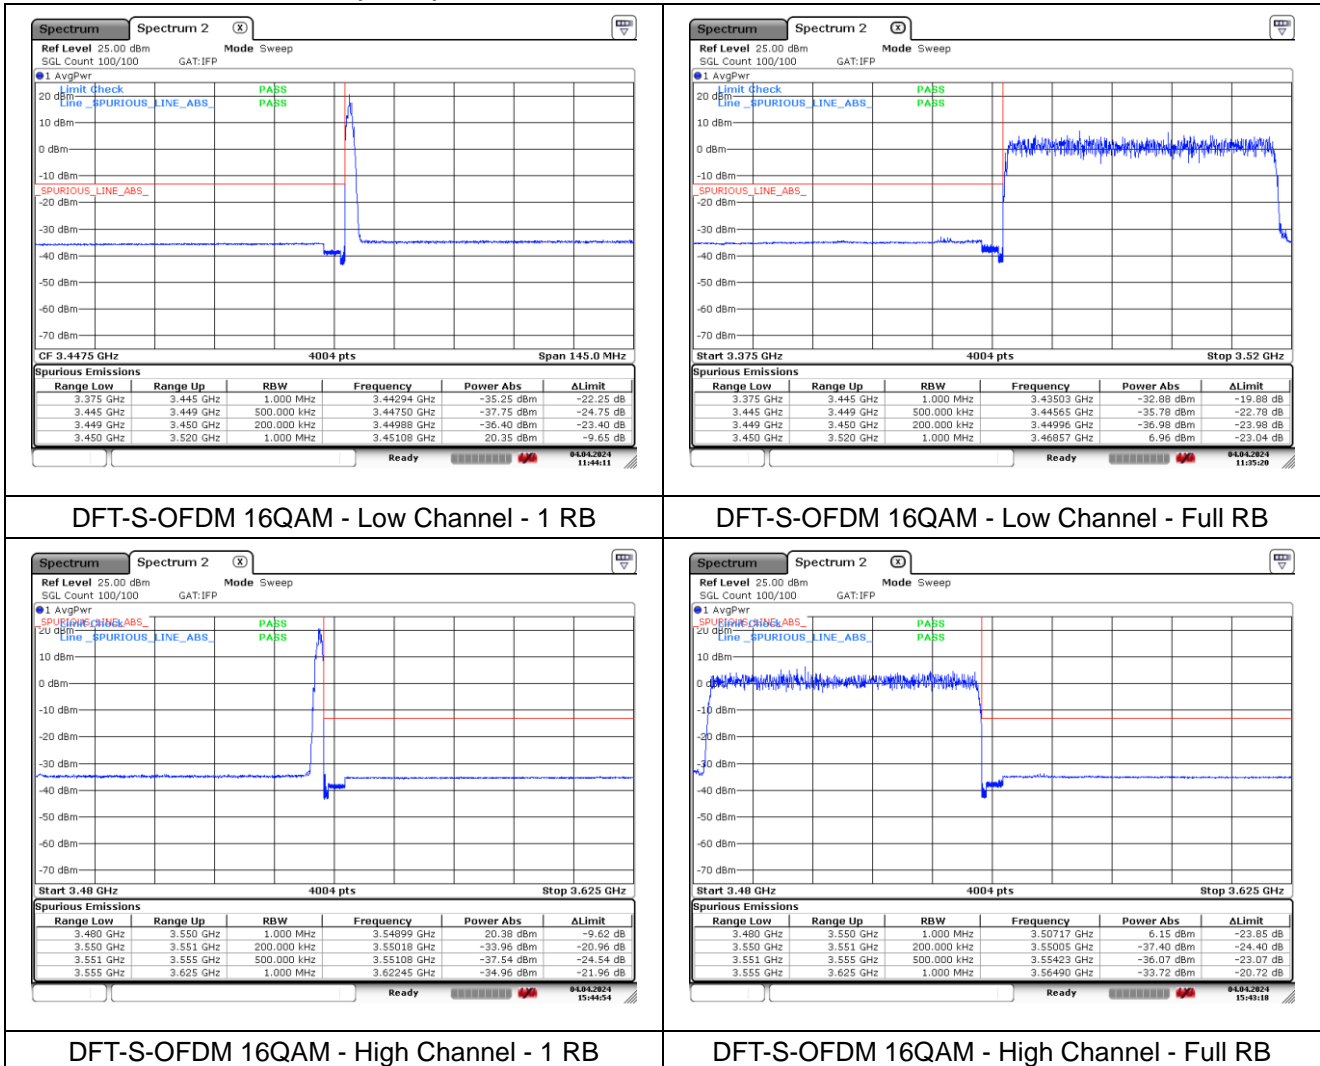

**NR band 77/78 Low Band (60 MHz)**

**NR band 77/78 Low Band (60 MHz)**

**NR band 77/78 Low Band (60 MHz)**

**CP-OFDM 16QAM - Low Channel - 1 RB**

**CP-OFDM 16QAM - Low Channel - Full RB**

**CP-OFDM 16QAM - High Channel - 1 RB**

**CP-OFDM 16QAM - High Channel - Full RB**

**NR band 77/78 Low Band (70 MHz)**

**NR band 77/78 Low Band (70 MHz)**

**NR band 77/78 Low Band (70 MHz)**

**NR band 77/78 Low Band (70 MHz)**

**NR band 77/78 Low Band (80 MHz)**

**NR band 77/78 Low Band (80 MHz)**

**NR band 77/78 Low Band (80 MHz)**

**NR band 77/78 Low Band (80 MHz)**

**NR band 77/78 Low Band (90 MHz)**

**NR band 77/78 Low Band (90 MHz)**

**NR band 77/78 Low Band (90 MHz)**

**NR band 77/78 Low Band (90 MHz)**

**NR band 77/78 Low Band (100 MHz)**

**NR band 77/78 Low Band (100 MHz)**

**NR band 77/78 Low Band (100 MHz)**

**NR band 77/78 Low Band (100 MHz)**