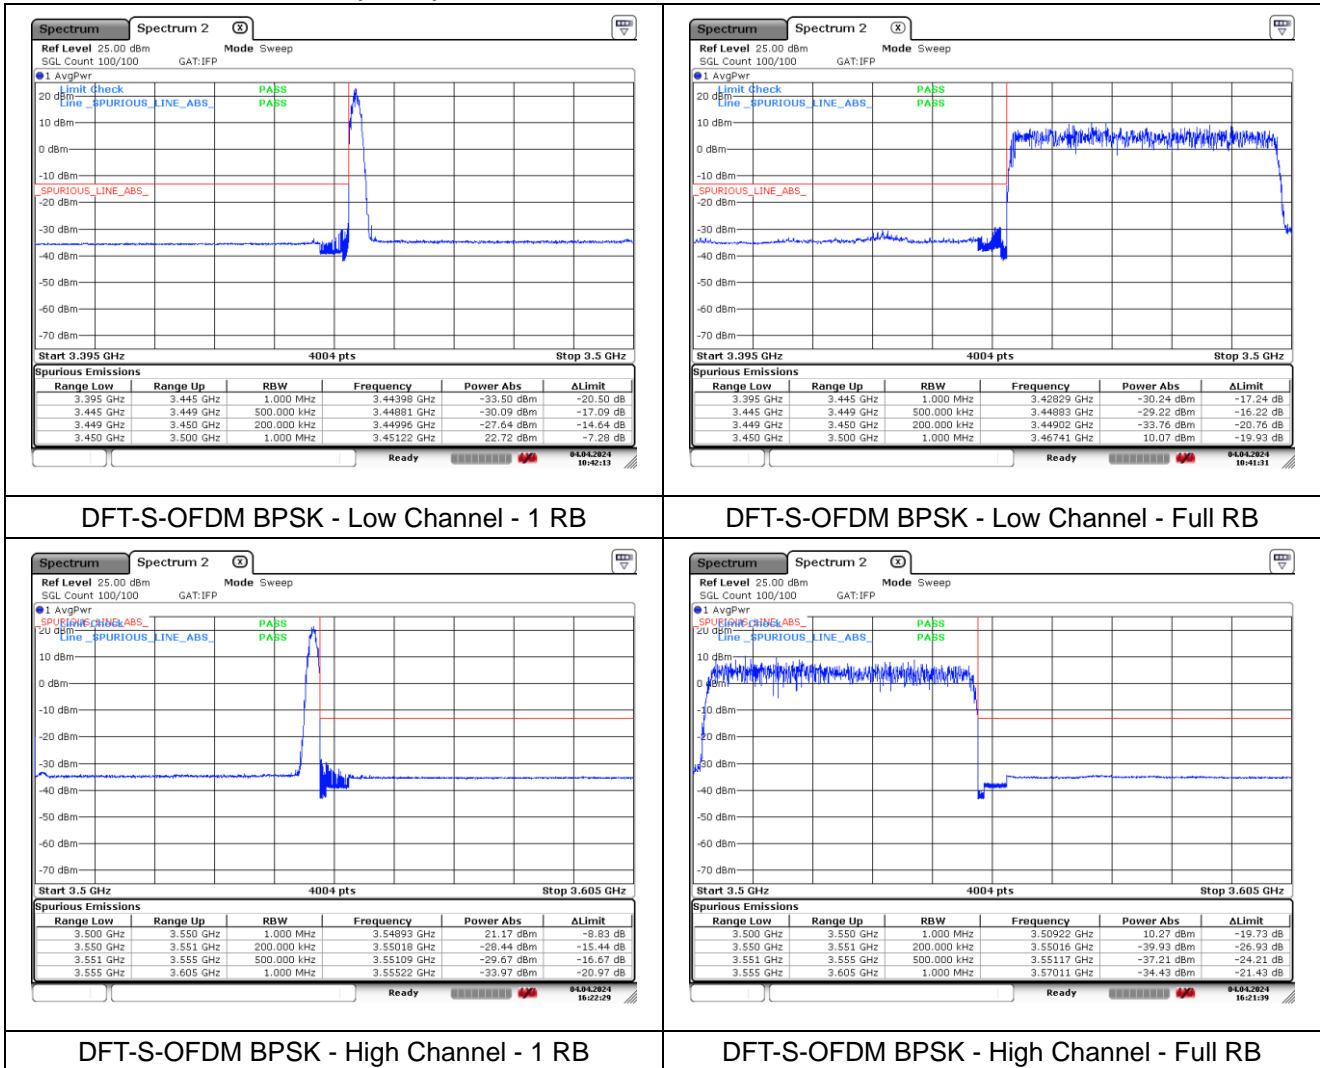

**NR band 77/78 Low Band (40 MHz)**

**NR band 77/78 Low Band (50 MHz)**

**NR band 77/78 Low Band (50 MHz)**

**NR band 77/78 Low Band (50 MHz)**

**NR band 77/78 Low Band (50 MHz)**

**NR band 77/78 Low Band (60 MHz)**

**NR band 77/78 Low Band (60 MHz)**

**NR band 77/78 Low Band (60 MHz)**

**NR band 77/78 Low Band (60 MHz)**

**CP-OFDM 16QAM - Low Channel - 1 RB**

**CP-OFDM 16QAM - Low Channel - Full RB**

**CP-OFDM 16QAM - High Channel - 1 RB**

**CP-OFDM 16QAM - High Channel - Full RB**

**NR band 77/78 Low Band (70 MHz)**

**NR band 77/78 Low Band (70 MHz)**

**NR band 77/78 Low Band (70 MHz)**

**NR band 77/78 Low Band (70 MHz)**

**NR band 77/78 Low Band (80 MHz)**

**NR band 77/78 Low Band (80 MHz)**

**NR band 77/78 Low Band (80 MHz)**

**NR band 77/78 Low Band (80 MHz)**

**NR band 77/78 Low Band (90 MHz)**

**NR band 77/78 Low Band (90 MHz)**

**NR band 77/78 Low Band (90 MHz)**