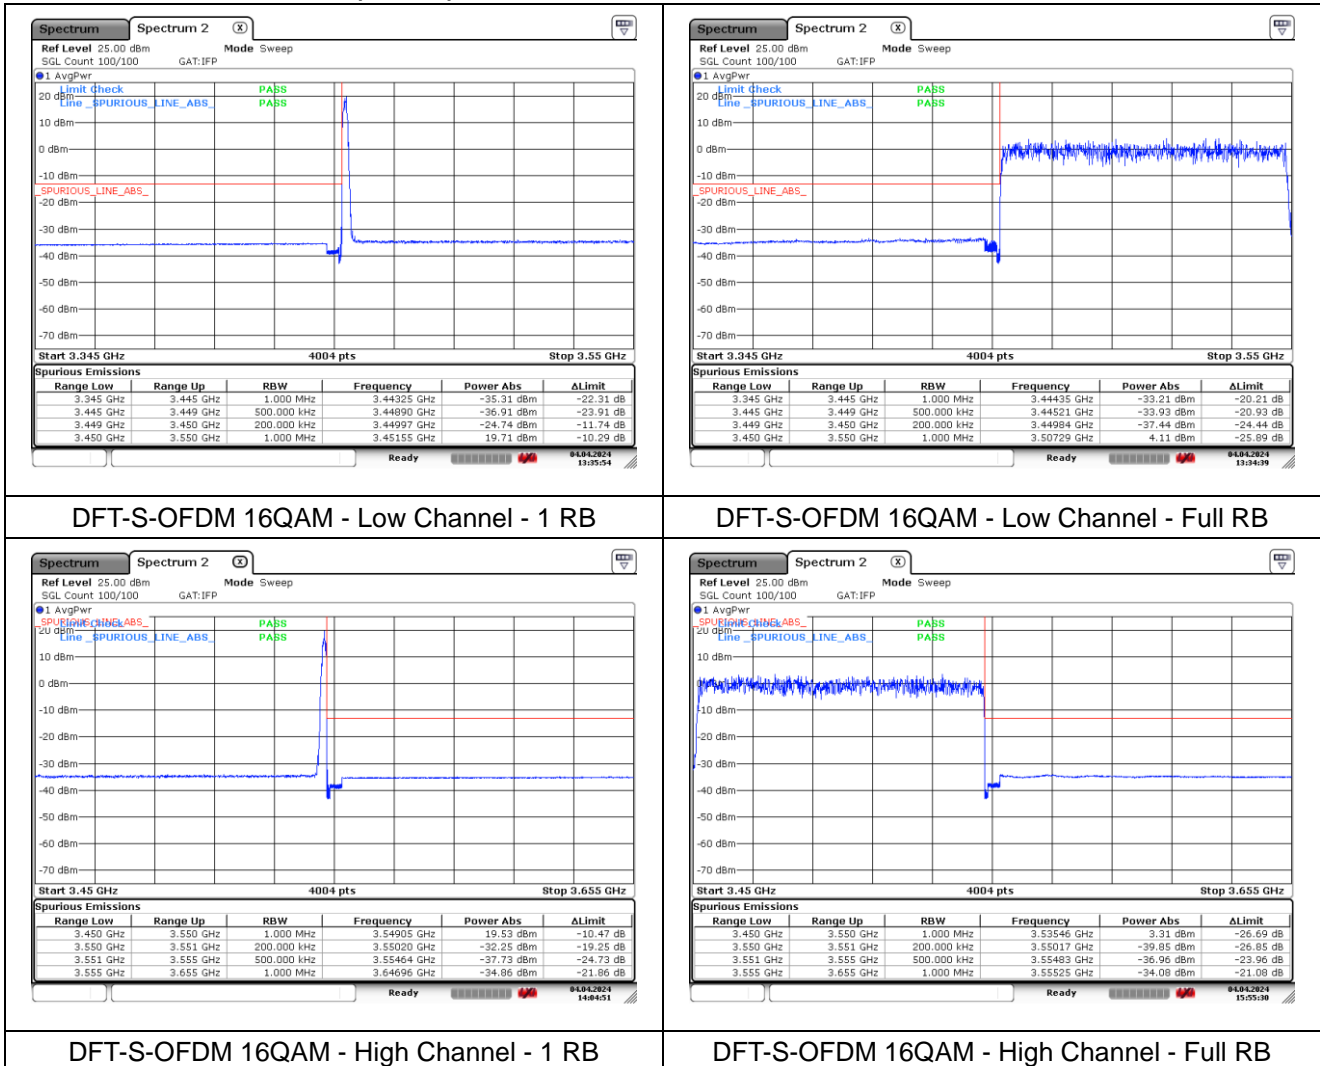

**CP-OFDM 16QAM - High Channel - Full RB**

**NR band 77/78 Low Band (70 MHz)**

**NR band 77/78 Low Band (70 MHz)**

**NR band 77/78 Low Band (70 MHz)**

**NR band 77/78 Low Band (70 MHz)**

**NR band 77/78 Low Band (80 MHz)**

**NR band 77/78 Low Band (80 MHz)**

**NR band 77/78 Low Band (80 MHz)**

**NR band 77/78 Low Band (80 MHz)**

**NR band 77/78 Low Band (90 MHz)**

**NR band 77/78 Low Band (90 MHz)**

**NR band 77/78 Low Band (90 MHz)**

**NR band 77/78 Low Band (90 MHz)**

**NR band 77/78 Low Band (100 MHz)**

**NR band 77/78 Low Band (100 MHz)**

**NR band 77/78 Low Band (100 MHz)**

**NR band 77/78 Low Band (100 MHz)**