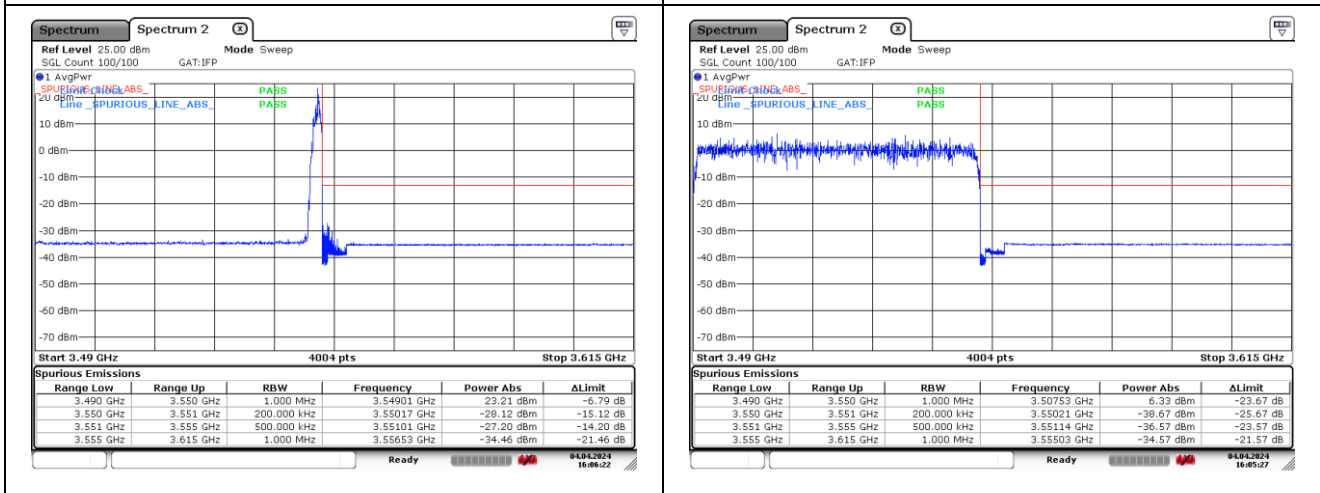

**NR band 77/78 Low Band (60 MHz)**

**NR band 77/78 Low Band (60 MHz)**

**NR band 77/78 Low Band (60 MHz)**

**CP-OFDM 16QAM - Low Channel - 1 RB**

**CP-OFDM 16QAM - Low Channel - Full RB**

**CP-OFDM 16QAM - High Channel - 1 RB**

**CP-OFDM 16QAM - High Channel - Full RB**

**NR band 77/78 Low Band (70 MHz)**

**NR band 77/78 Low Band (70 MHz)**

**NR band 77/78 Low Band (70 MHz)**

**NR band 77/78 Low Band (70 MHz)**

**NR band 77/78 Low Band (80 MHz)**

**NR band 77/78 Low Band (80 MHz)**

**NR band 77/78 Low Band (80 MHz)**

**NR band 77/78 Low Band (80 MHz)**

**NR band 77/78 Low Band (90 MHz)**

**NR band 77/78 Low Band (90 MHz)**

**NR band 77/78 Low Band (90 MHz)**