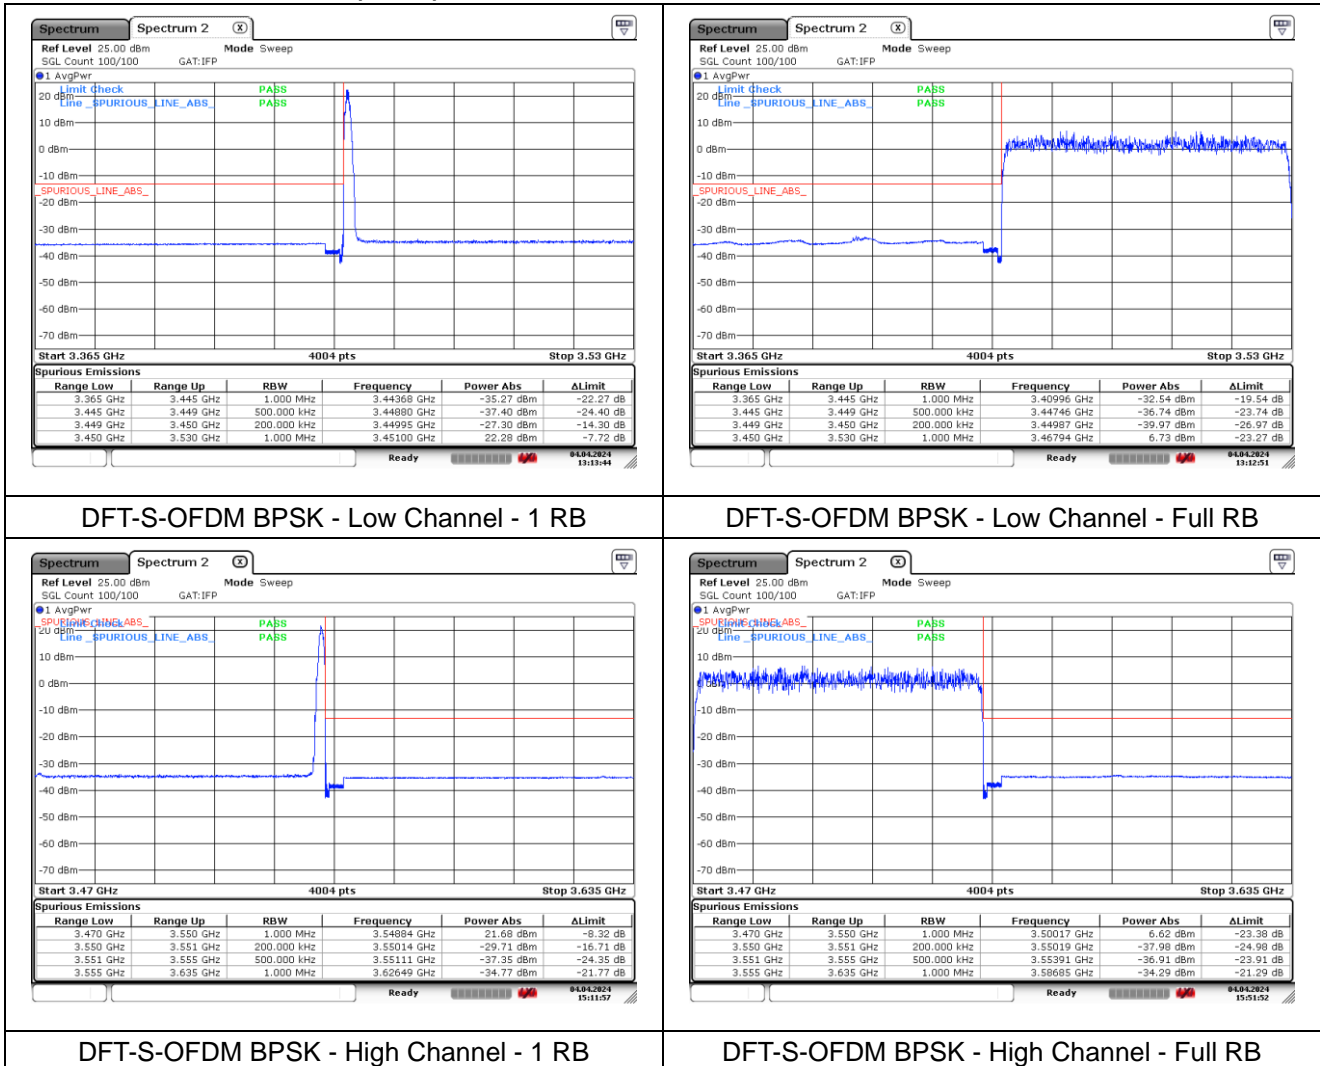

**NR band 77/78 Low Band (60 MHz)**

**NR band 77/78 Low Band (60 MHz)**

**NR band 77/78 Low Band (60 MHz)**

**CP-OFDM 16QAM - Low Channel - 1 RB**

**CP-OFDM 16QAM - Low Channel - Full RB**

**CP-OFDM 16QAM - High Channel - 1 RB**

**CP-OFDM 16QAM - High Channel - Full RB**

**NR band 77/78 Low Band (70 MHz)**

**NR band 77/78 Low Band (70 MHz)**

**NR band 77/78 Low Band (70 MHz)**

**NR band 77/78 Low Band (70 MHz)**

**NR band 77/78 Low Band (80 MHz)**

**NR band 77/78 Low Band (80 MHz)**

**NR band 77/78 Low Band (80 MHz)**

**NR band 77/78 Low Band (80 MHz)**

**NR band 77/78 Low Band (90 MHz)**

**NR band 77/78 Low Band (90 MHz)**

**NR band 77/78 Low Band (90 MHz)**

**NR band 77/78 Low Band (90 MHz)**

**NR band 77/78 Low Band (100 MHz)**

**NR band 77/78 Low Band (100 MHz)**

**NR band 77/78 Low Band (100 MHz)**

**NR band 77/78 Low Band (100 MHz)**