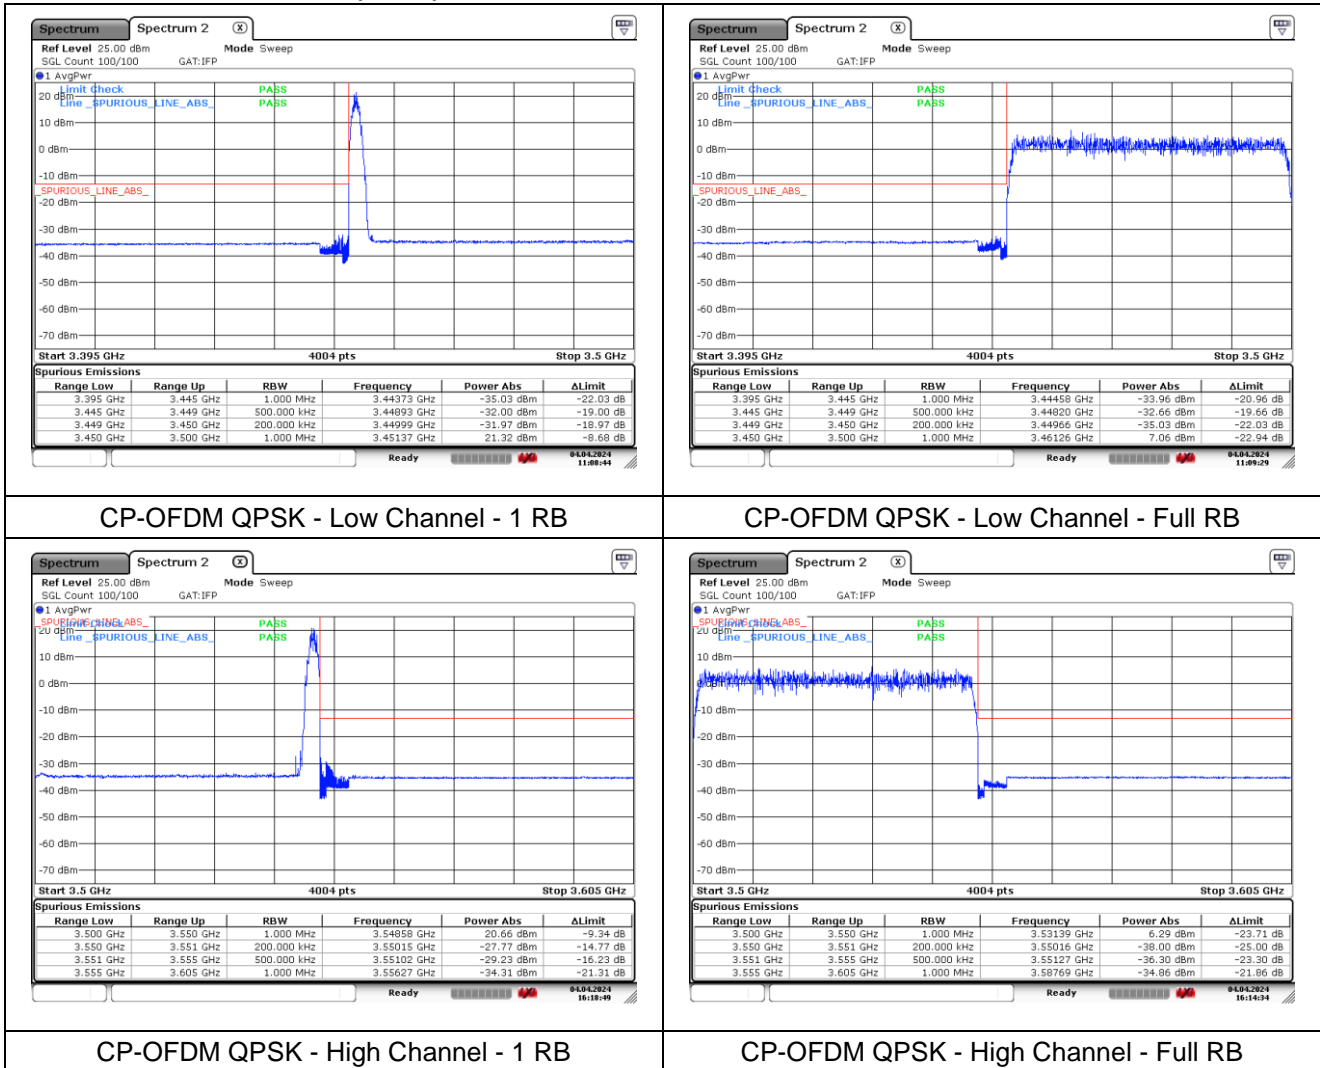

**NR band 77/78 Low Band (40 MHz)**

**NR band 77/78 Low Band (50 MHz)**

**NR band 77/78 Low Band (50 MHz)**

**NR band 77/78 Low Band (50 MHz)**

**NR band 77/78 Low Band (50 MHz)**

**NR band 77/78 Low Band (60 MHz)**

**NR band 77/78 Low Band (60 MHz)**

**NR band 77/78 Low Band (60 MHz)**

**NR band 77/78 Low Band (60 MHz)**

**CP-OFDM 16QAM - Low Channel - 1 RB**

**CP-OFDM 16QAM - Low Channel - Full RB**

**CP-OFDM 16QAM - High Channel - 1 RB**

**CP-OFDM 16QAM - High Channel - Full RB**

**NR band 77/78 Low Band (70 MHz)**

**NR band 77/78 Low Band (70 MHz)**

**NR band 77/78 Low Band (70 MHz)**

**NR band 77/78 Low Band (70 MHz)**

**NR band 77/78 Low Band (80 MHz)**

**NR band 77/78 Low Band (80 MHz)**

**NR band 77/78 Low Band (80 MHz)**

**NR band 77/78 Low Band (80 MHz)**

**NR band 77/78 Low Band (90 MHz)**

**NR band 77/78 Low Band (90 MHz)**

**NR band 77/78 Low Band (90 MHz)**