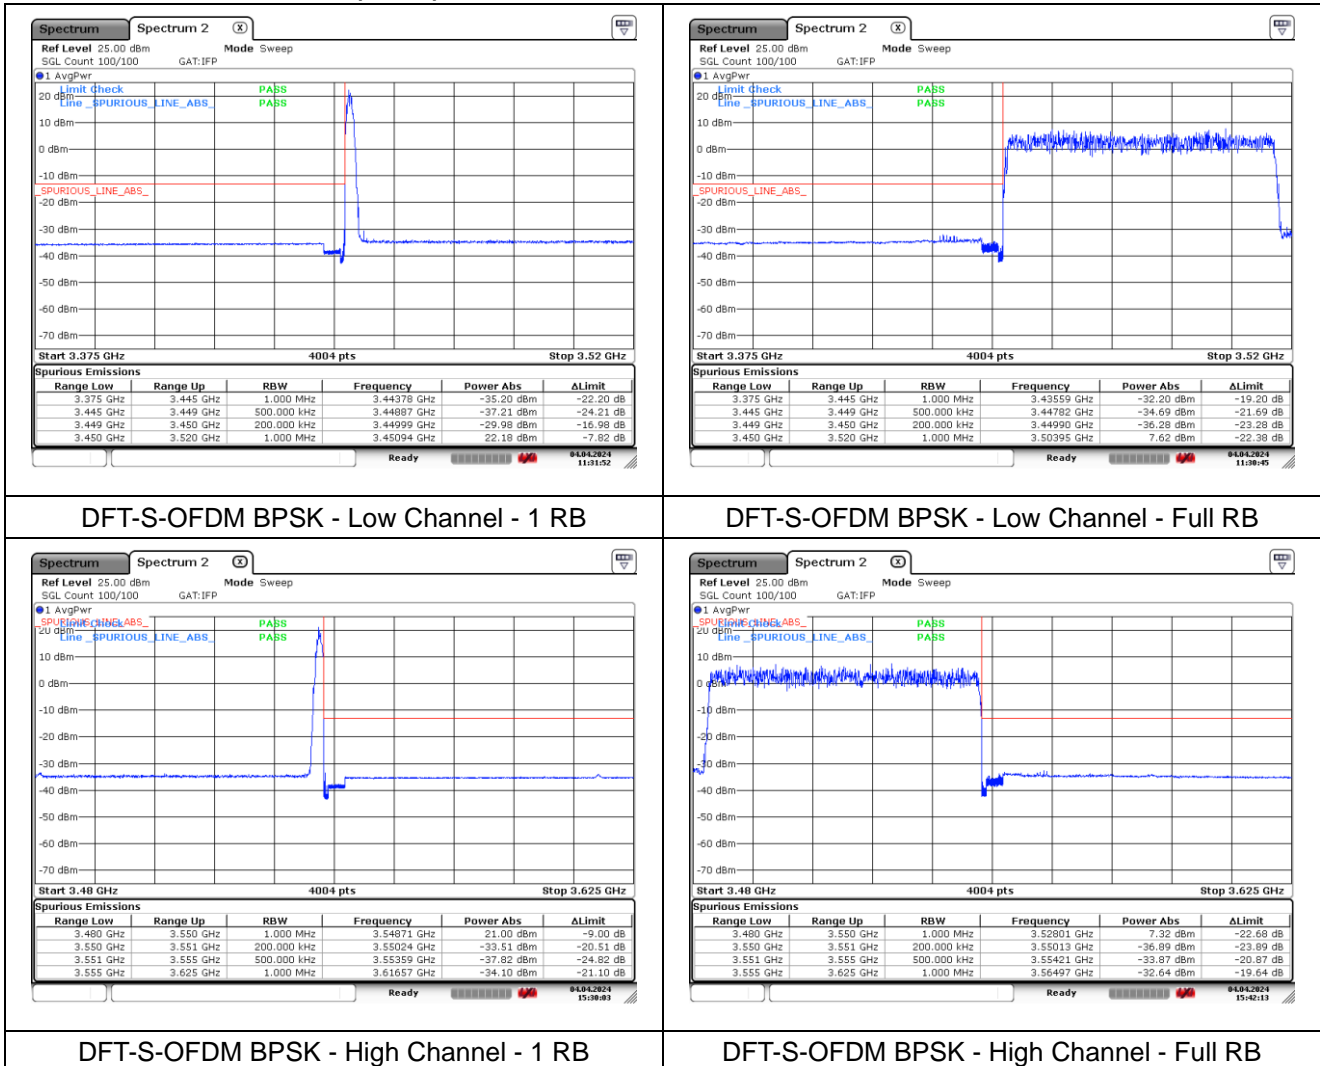

**NR band 77/78 Low Band (60 MHz)**

**NR band 77/78 Low Band (60 MHz)**

**NR band 77/78 Low Band (60 MHz)**

**CP-OFDM 16QAM - Low Channel - 1 RB**

**CP-OFDM 16QAM - Low Channel - Full RB**

**CP-OFDM 16QAM - High Channel - 1 RB**

**CP-OFDM 16QAM - High Channel - Full RB**

**NR band 77/78 Low Band (70 MHz)**

**NR band 77/78 Low Band (70 MHz)**

**NR band 77/78 Low Band (70 MHz)**

**NR band 77/78 Low Band (70 MHz)**

**NR band 77/78 Low Band (80 MHz)**

**NR band 77/78 Low Band (80 MHz)**

**NR band 77/78 Low Band (80 MHz)**

**NR band 77/78 Low Band (80 MHz)**

**NR band 77/78 Low Band (90 MHz)**

**NR band 77/78 Low Band (90 MHz)**

**NR band 77/78 Low Band (90 MHz)**

**NR band 77/78 Low Band (90 MHz)**

**NR band 77/78 Low Band (100 MHz)**

**NR band 77/78 Low Band (100 MHz)**

**NR band 77/78 Low Band (100 MHz)**

**NR band 77/78 Low Band (100 MHz)**