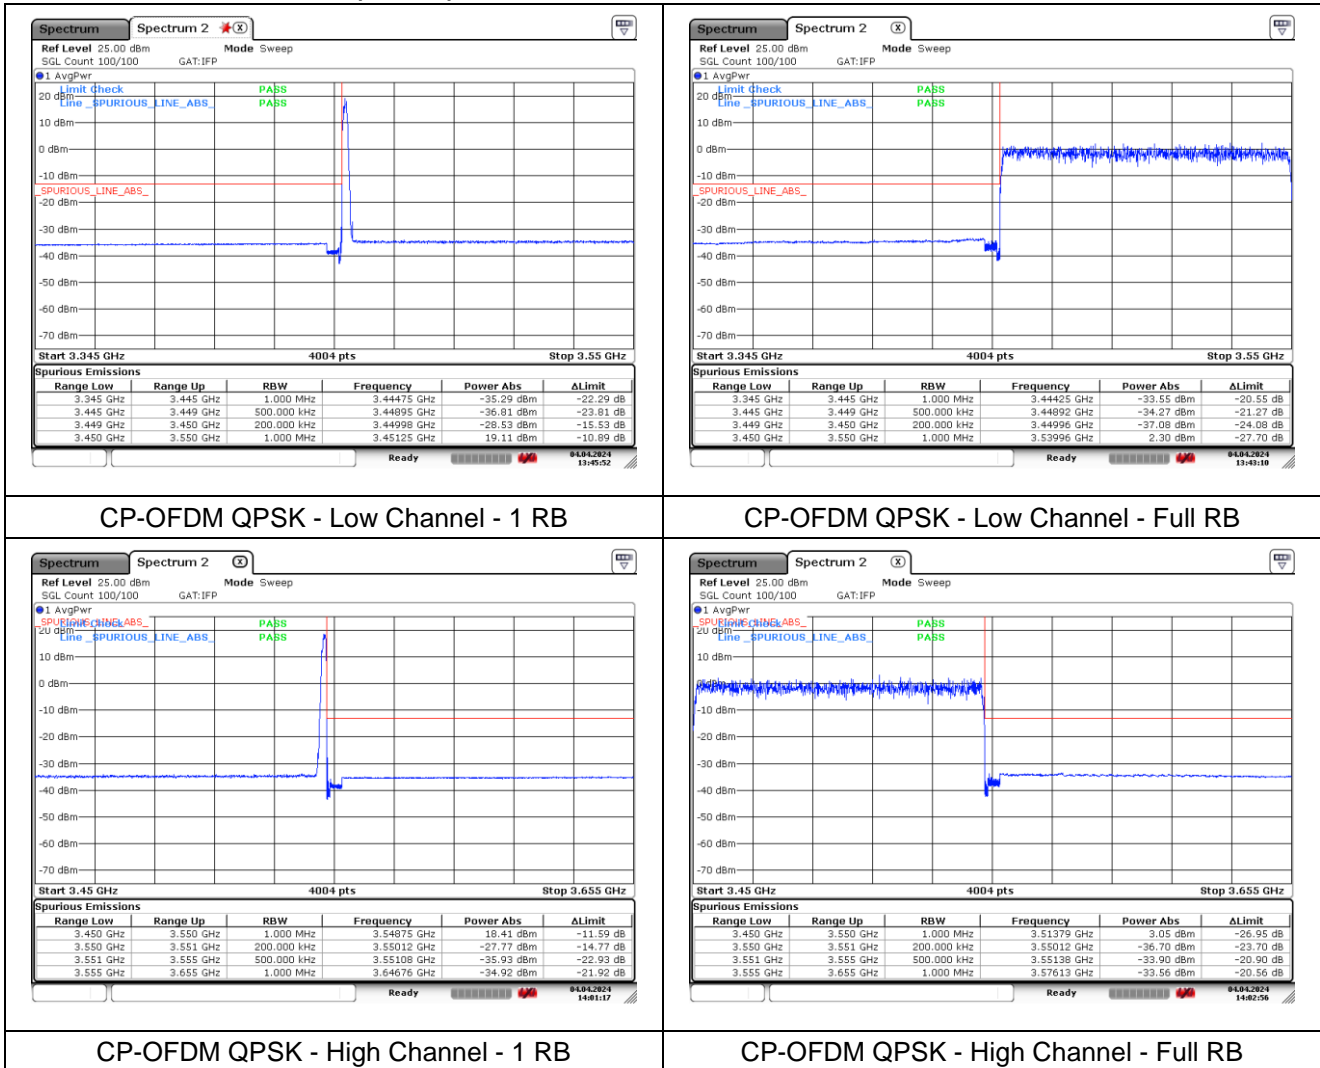

**NR band 77/78 Low Band (40 MHz)**

**NR band 77/78 Low Band (50 MHz)**

**NR band 77/78 Low Band (50 MHz)**

**NR band 77/78 Low Band (50 MHz)**

**NR band 77/78 Low Band (50 MHz)**

**NR band 77/78 Low Band (60 MHz)**

**NR band 77/78 Low Band (80 MHz)**

**NR band 77/78 Low Band (80 MHz)**

**NR band 77/78 Low Band (80 MHz)**

**NR band 77/78 Low Band (90 MHz)**

**NR band 77/78 Low Band (90 MHz)**

**NR band 77/78 Low Band (90 MHz)**

**NR band 77/78 Low Band (90 MHz)**

**NR band 77/78 Low Band (100 MHz)**

**NR band 77/78 Low Band (100 MHz)**

**NR band 77/78 Low Band (100 MHz)**

**NR band 77/78 Low Band (100 MHz)**