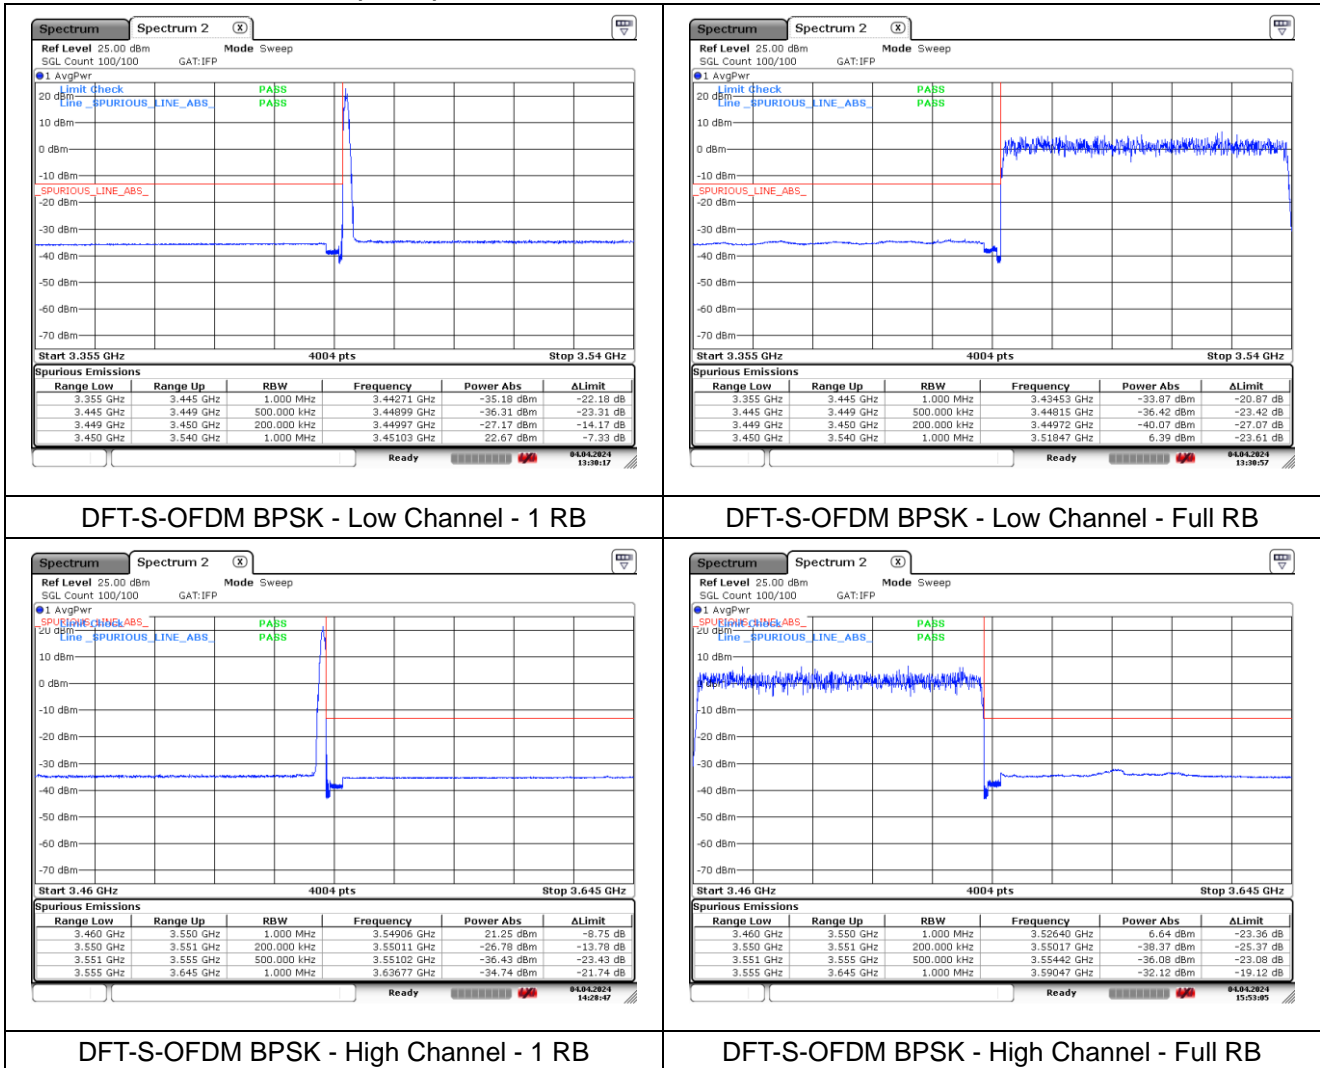

**CP-OFDM 16QAM - High Channel - Full RB**

**NR band 77/78 Low Band (70 MHz)**

**NR band 77/78 Low Band (70 MHz)**

**NR band 77/78 Low Band (70 MHz)**

**NR band 77/78 Low Band (70 MHz)**

**NR band 77/78 Low Band (80 MHz)**

**NR band 77/78 Low Band (80 MHz)**

**NR band 77/78 Low Band (80 MHz)**

**NR band 77/78 Low Band (80 MHz)**

**NR band 77/78 Low Band (90 MHz)**

**NR band 77/78 Low Band (90 MHz)**

**NR band 77/78 Low Band (90 MHz)**

**NR band 77/78 Low Band (90 MHz)**

**NR band 77/78 Low Band (100 MHz)**

**NR band 77/78 Low Band (100 MHz)**

**NR band 77/78 Low Band (100 MHz)**

**NR band 77/78 Low Band (100 MHz)**