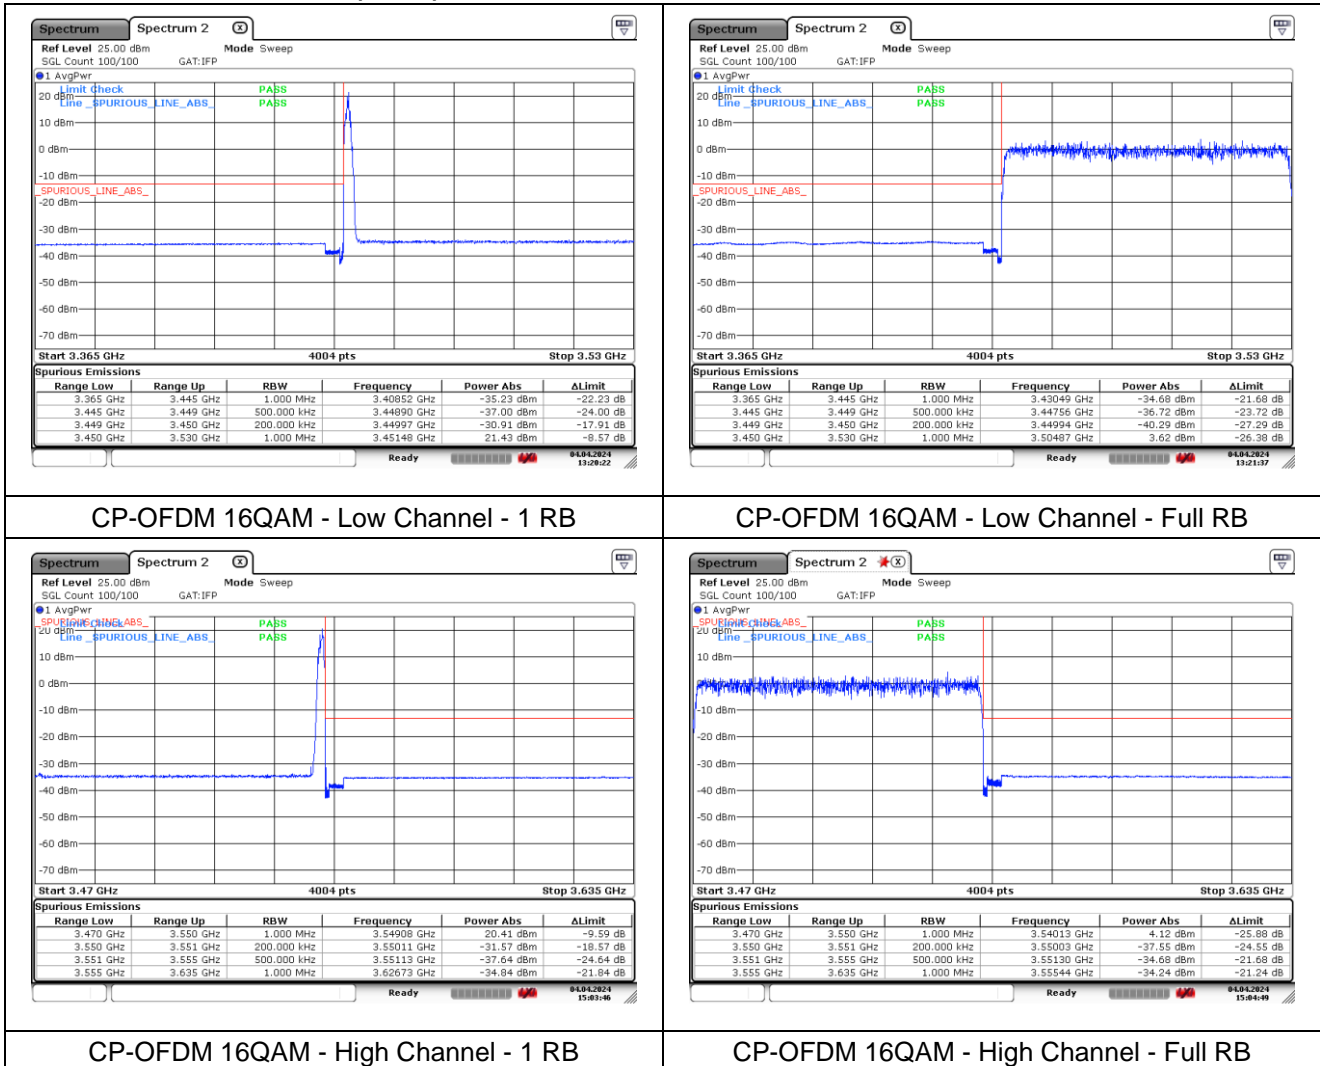

**CP-OFDM 16QAM - High Channel - Full RB**

**NR band 77/78 Low Band (70 MHz)**

**NR band 77/78 Low Band (70 MHz)**

**NR band 77/78 Low Band (70 MHz)**

**NR band 77/78 Low Band (70 MHz)**

**NR band 77/78 Low Band (80 MHz)**

**NR band 77/78 Low Band (80 MHz)**

**NR band 77/78 Low Band (80 MHz)**

**NR band 77/78 Low Band (80 MHz)**

**NR band 77/78 Low Band (90 MHz)**

**NR band 77/78 Low Band (90 MHz)**

**NR band 77/78 Low Band (90 MHz)**

**NR band 77/78 Low Band (90 MHz)**

**NR band 77/78 Low Band (100 MHz)**

**NR band 77/78 Low Band (100 MHz)**

**NR band 77/78 Low Band (100 MHz)**

**NR band 77/78 Low Band (100 MHz)**