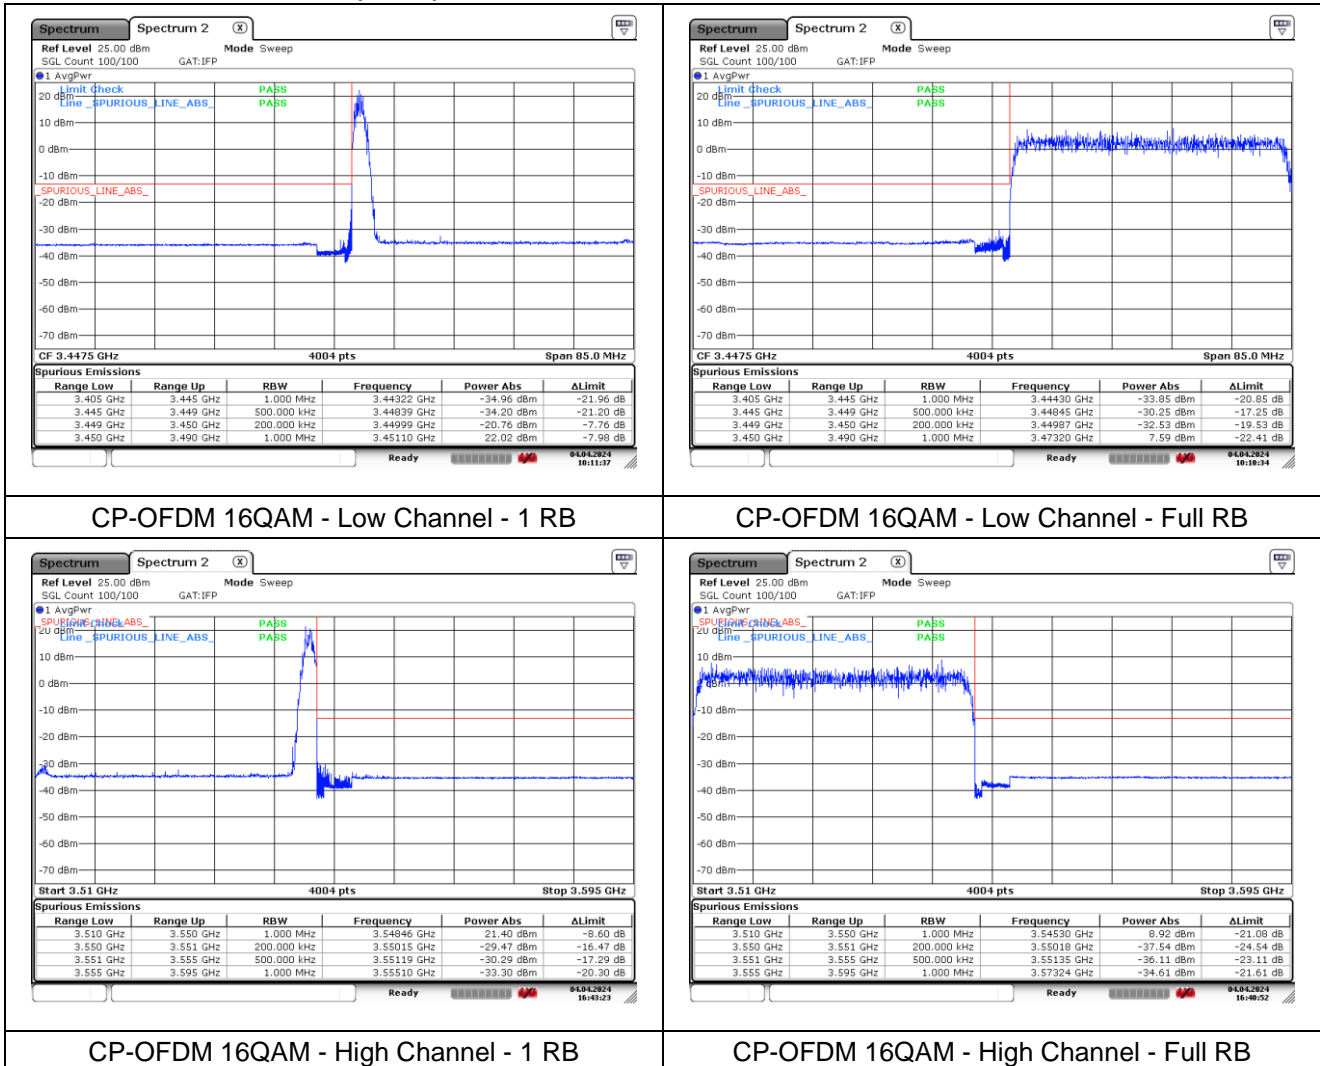

**NR band 77/78 Low Band (40 MHz)**

**NR band 77/78 Low Band (50 MHz)**

**NR band 77/78 Low Band (50 MHz)**

**NR band 77/78 Low Band (50 MHz)**

**NR band 77/78 Low Band (50 MHz)**

**NR band 77/78 Low Band (60 MHz)**

**NR band 77/78 Low Band (60 MHz)**

**NR band 77/78 Low Band (60 MHz)**

**NR band 77/78 Low Band (60 MHz)**

**CP-OFDM 16QAM - Low Channel - 1 RB**

**CP-OFDM 16QAM - Low Channel - Full RB**

**CP-OFDM 16QAM - High Channel - 1 RB**

**CP-OFDM 16QAM - High Channel - Full RB**

**NR band 77/78 Low Band (70 MHz)**

**NR band 77/78 Low Band (70 MHz)**

**NR band 77/78 Low Band (70 MHz)**

**NR band 77/78 Low Band (70 MHz)**

**NR band 77/78 Low Band (80 MHz)**

**NR band 77/78 Low Band (80 MHz)**

**NR band 77/78 Low Band (80 MHz)**

**NR band 77/78 Low Band (80 MHz)**

**NR band 77/78 Low Band (90 MHz)**

**NR band 77/78 Low Band (90 MHz)**

**NR band 77/78 Low Band (90 MHz)**