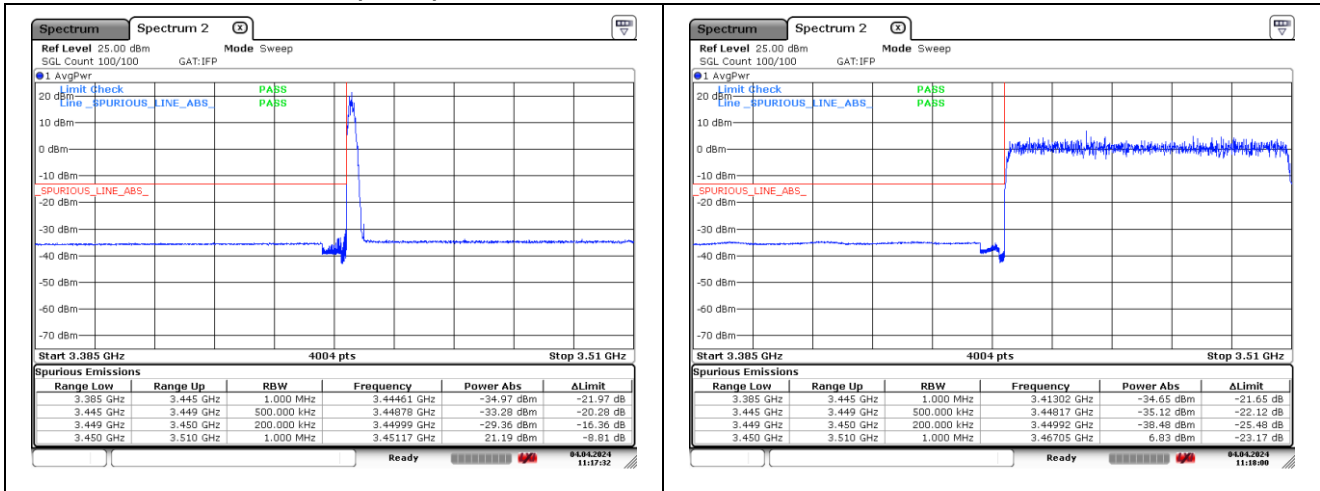

**NR band 77/78 Low Band (60 MHz)**

**NR band 77/78 Low Band (60 MHz)**

**NR band 77/78 Low Band (60 MHz)**

**CP-OFDM 16QAM - Low Channel - 1 RB**

**CP-OFDM 16QAM - Low Channel - Full RB**

**CP-OFDM 16QAM - High Channel - 1 RB**

**CP-OFDM 16QAM - High Channel - Full RB**

**NR band 77/78 Low Band (70 MHz)**

**NR band 77/78 Low Band (70 MHz)**

**NR band 77/78 Low Band (70 MHz)**

**NR band 77/78 Low Band (70 MHz)**

**NR band 77/78 Low Band (80 MHz)**

**NR band 77/78 Low Band (80 MHz)**

**NR band 77/78 Low Band (80 MHz)**

**NR band 77/78 Low Band (80 MHz)**

**NR band 77/78 Low Band (90 MHz)**

**NR band 77/78 Low Band (90 MHz)**

**NR band 77/78 Low Band (90 MHz)**