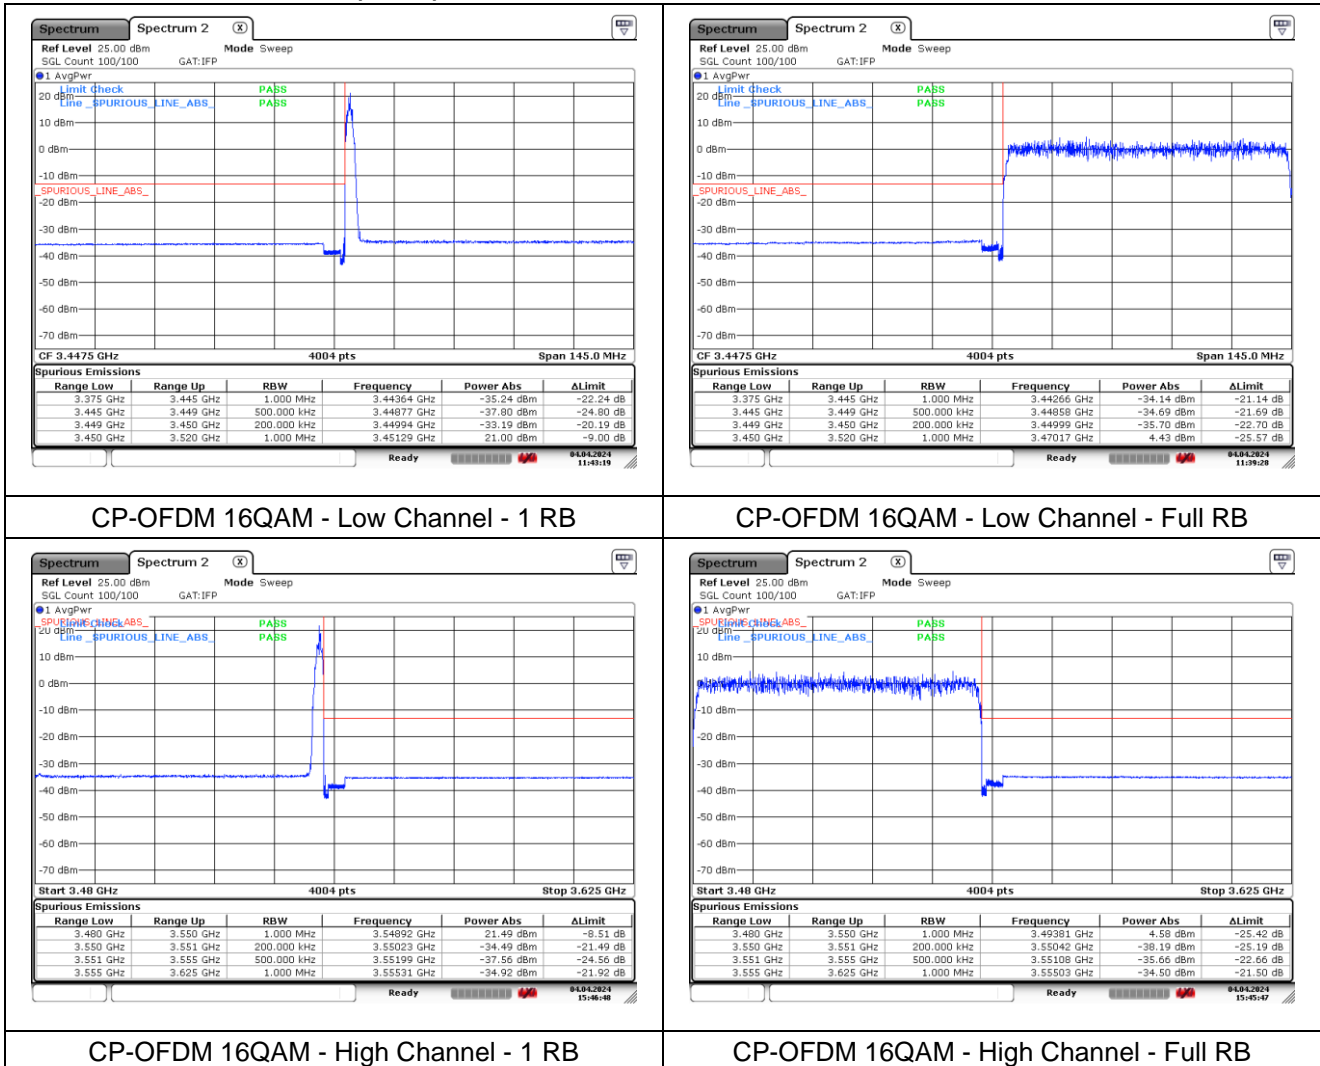

**NR band 77/78 Low Band (60 MHz)**

**NR band 77/78 Low Band (60 MHz)**

**NR band 77/78 Low Band (60 MHz)**

**CP-OFDM 16QAM - Low Channel - 1 RB**

**CP-OFDM 16QAM - Low Channel - Full RB**

**CP-OFDM 16QAM - High Channel - 1 RB**

**CP-OFDM 16QAM - High Channel - Full RB**

**NR band 77/78 Low Band (70 MHz)**

**NR band 77/78 Low Band (70 MHz)**

**NR band 77/78 Low Band (70 MHz)**

**NR band 77/78 Low Band (70 MHz)**

**NR band 77/78 Low Band (80 MHz)**

**NR band 77/78 Low Band (80 MHz)**

**NR band 77/78 Low Band (80 MHz)**

**NR band 77/78 Low Band (80 MHz)**

**NR band 77/78 Low Band (90 MHz)**

**NR band 77/78 Low Band (90 MHz)**

**NR band 77/78 Low Band (90 MHz)**

**NR band 77/78 Low Band (90 MHz)**

**NR band 77/78 Low Band (100 MHz)**

**NR band 77/78 Low Band (100 MHz)**

**NR band 77/78 Low Band (100 MHz)**

**NR band 77/78 Low Band (100 MHz)**