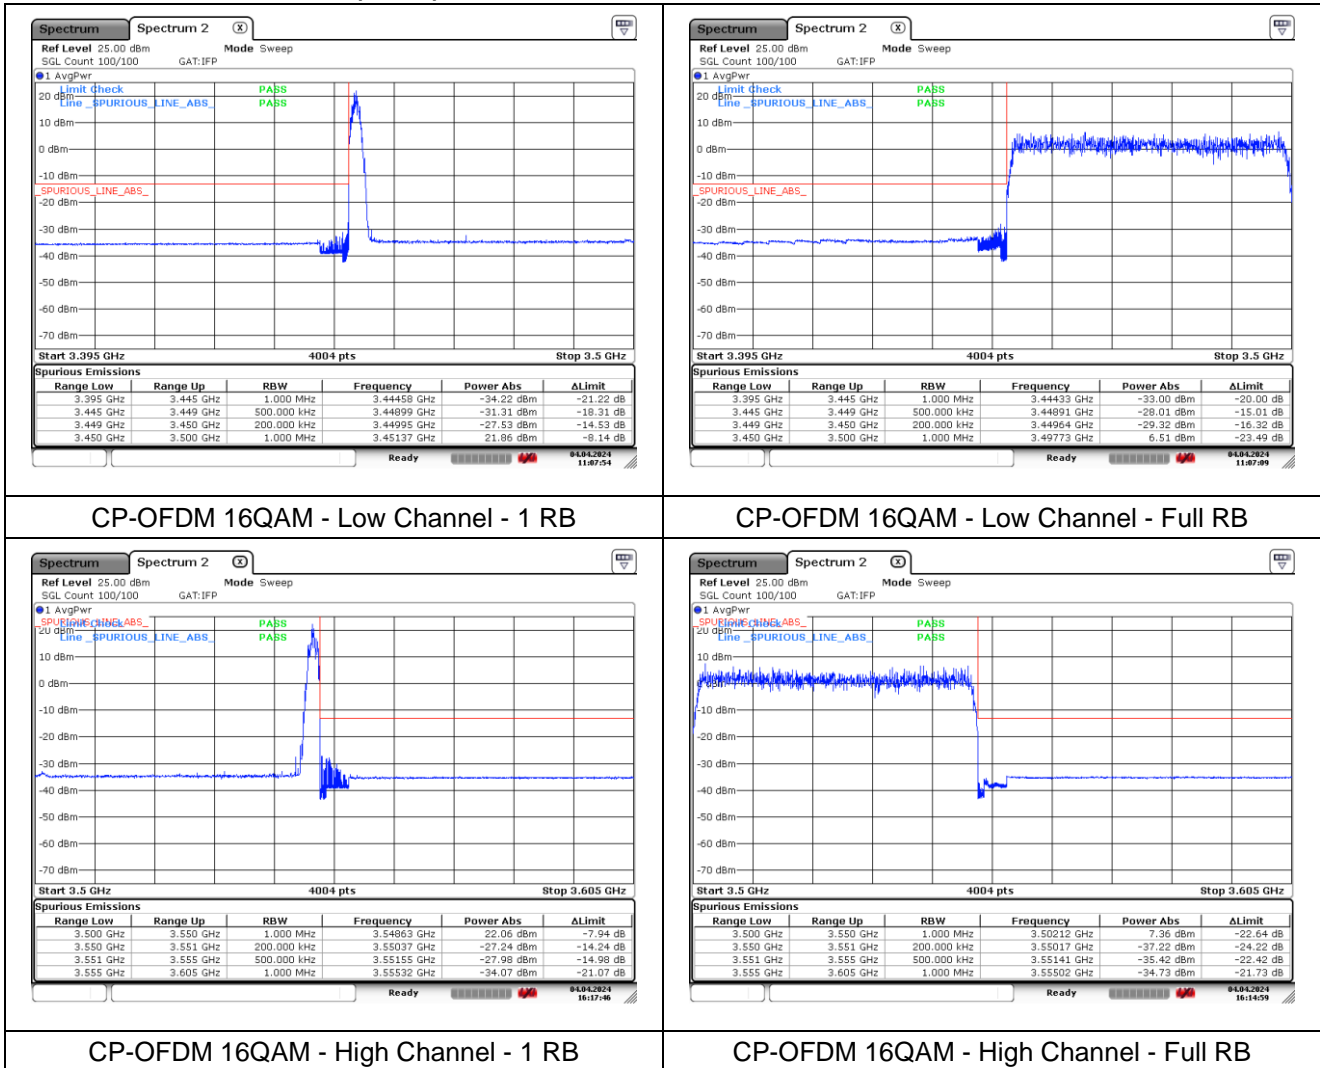

**NR band 77/78 Low Band (40 MHz)**

**NR band 77/78 Low Band (50 MHz)**

**NR band 77/78 Low Band (50 MHz)**

**NR band 77/78 Low Band (50 MHz)**

**NR band 77/78 Low Band (50 MHz)**

**NR band 77/78 Low Band (60 MHz)**

**NR band 77/78 Low Band (60 MHz)**

**NR band 77/78 Low Band (60 MHz)**

**NR band 77/78 Low Band (60 MHz)**

**CP-OFDM 16QAM - Low Channel - 1 RB**

**CP-OFDM 16QAM - Low Channel - Full RB**

**CP-OFDM 16QAM - High Channel - 1 RB**

**CP-OFDM 16QAM - High Channel - Full RB**

**NR band 77/78 Low Band (70 MHz)**

**NR band 77/78 Low Band (70 MHz)**

**NR band 77/78 Low Band (70 MHz)**

**NR band 77/78 Low Band (70 MHz)**

**NR band 77/78 Low Band (80 MHz)**

**NR band 77/78 Low Band (80 MHz)**

**NR band 77/78 Low Band (80 MHz)**

**NR band 77/78 Low Band (80 MHz)**

**NR band 77/78 Low Band (90 MHz)**

**NR band 77/78 Low Band (90 MHz)**

**NR band 77/78 Low Band (90 MHz)**