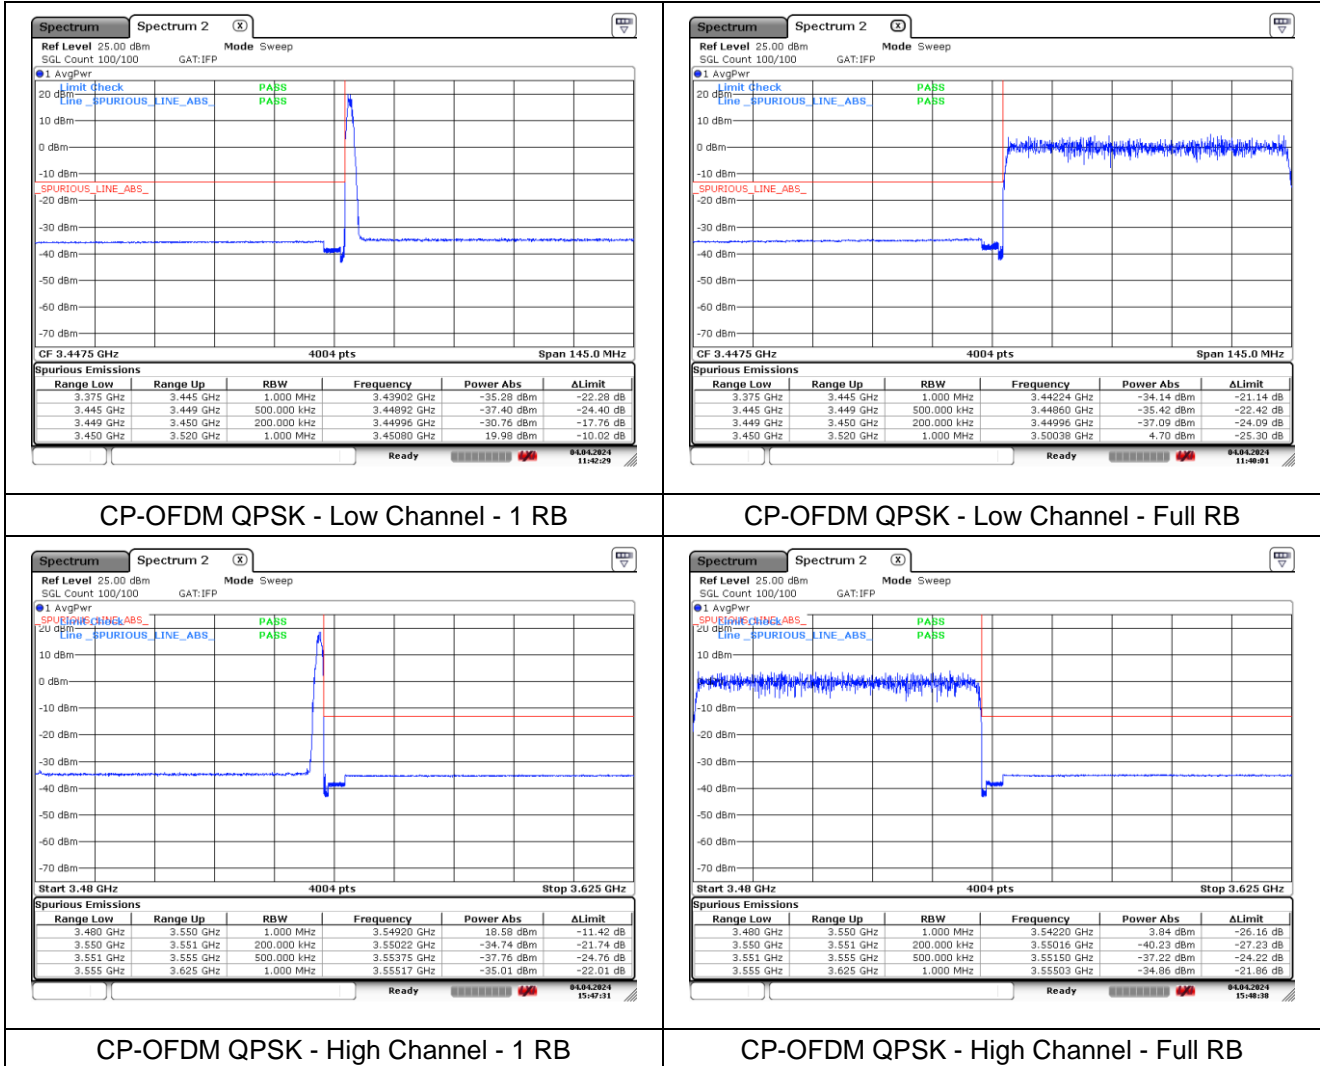

**NR band 77/78 Low Band (60 MHz)**

**NR band 77/78 Low Band (60 MHz)**

**NR band 77/78 Low Band (60 MHz)**

**CP-OFDM 16QAM - Low Channel - 1 RB**

**CP-OFDM 16QAM - Low Channel - Full RB**

**CP-OFDM 16QAM - High Channel - 1 RB**

**CP-OFDM 16QAM - High Channel - Full RB**

**NR band 77/78 Low Band (70 MHz)**

**NR band 77/78 Low Band (70 MHz)**

**NR band 77/78 Low Band (70 MHz)**

**NR band 77/78 Low Band (70 MHz)**

**NR band 77/78 Low Band (80 MHz)**

**NR band 77/78 Low Band (80 MHz)**

**NR band 77/78 Low Band (80 MHz)**

**NR band 77/78 Low Band (80 MHz)**

**NR band 77/78 Low Band (90 MHz)**

**NR band 77/78 Low Band (90 MHz)**

**NR band 77/78 Low Band (90 MHz)**

**NR band 77/78 Low Band (90 MHz)**

**NR band 77/78 Low Band (100 MHz)**

**NR band 77/78 Low Band (100 MHz)**

**NR band 77/78 Low Band (100 MHz)**

**NR band 77/78 Low Band (100 MHz)**