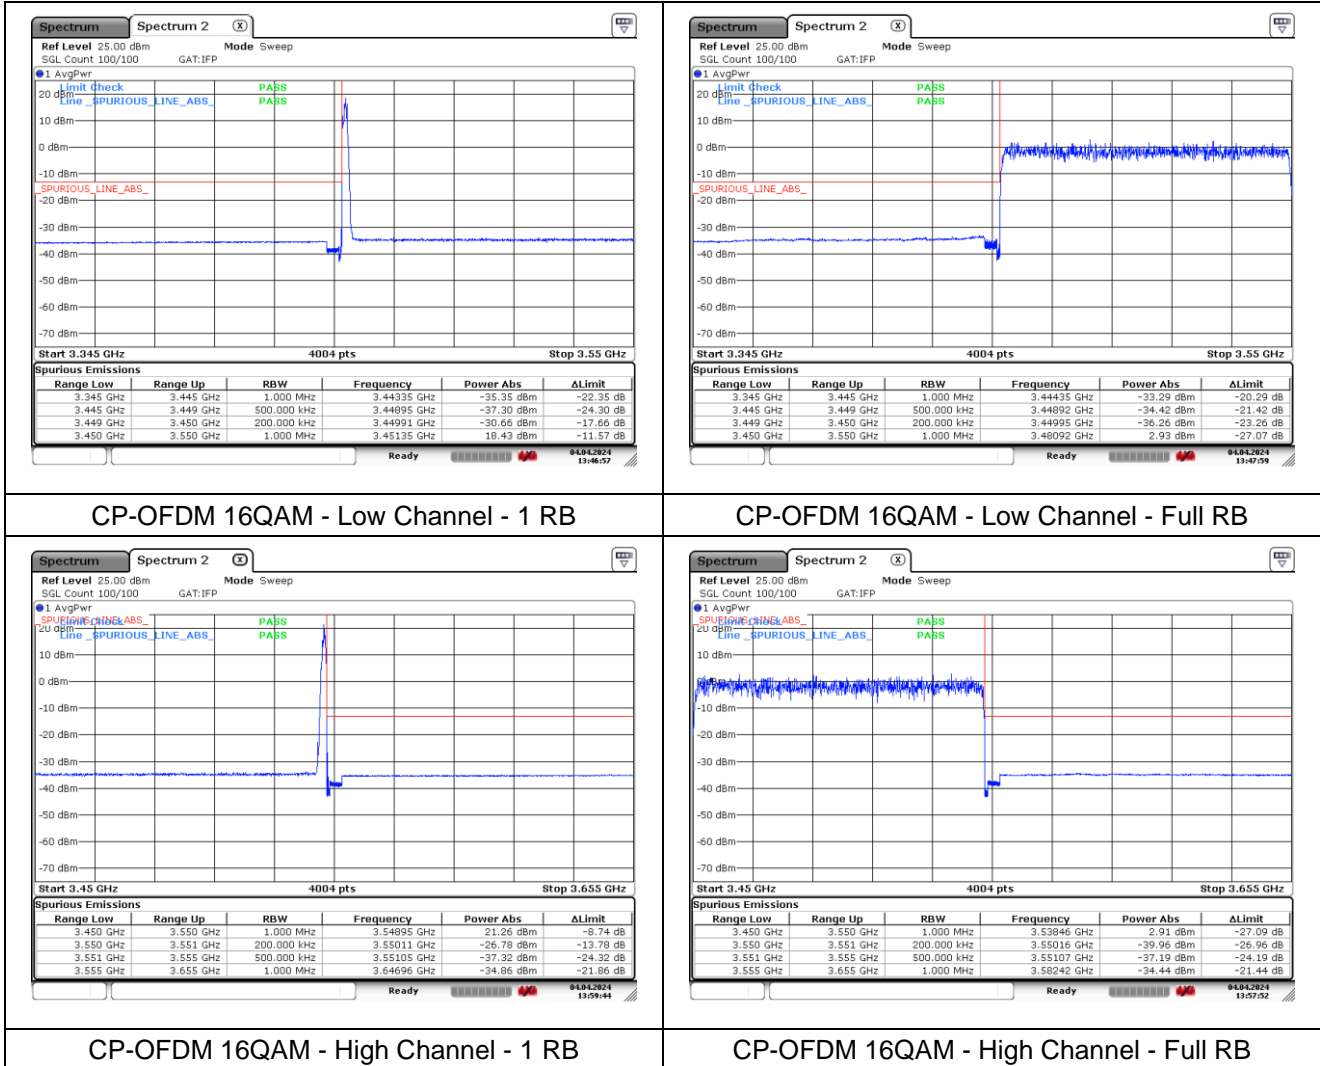

**NR band 77/78 Low Band (40 MHz)**

**NR band 77/78 Low Band (50 MHz)**

**NR band 77/78 Low Band (50 MHz)**

**NR band 77/78 Low Band (50 MHz)**

**NR band 77/78 Low Band (50 MHz)**

**NR band 77/78 Low Band (60 MHz)**

**CP-OFDM 16QAM - High Channel - Full RB**

**NR band 77/78 Low Band (70 MHz)**

**NR band 77/78 Low Band (70 MHz)**

**NR band 77/78 Low Band (70 MHz)**

**NR band 77/78 Low Band (70 MHz)**

**NR band 77/78 Low Band (80 MHz)**

**NR band 77/78 Low Band (80 MHz)**

**NR band 77/78 Low Band (80 MHz)**

**NR band 77/78 Low Band (80 MHz)**

**NR band 77/78 Low Band (90 MHz)**

**NR band 77/78 Low Band (90 MHz)**

**NR band 77/78 Low Band (90 MHz)**

**NR band 77/78 Low Band (90 MHz)**

**NR band 77/78 Low Band (100 MHz)**

**NR band 77/78 Low Band (100 MHz)**

**NR band 77/78 Low Band (100 MHz)**

**NR band 77/78 Low Band (100 MHz)**