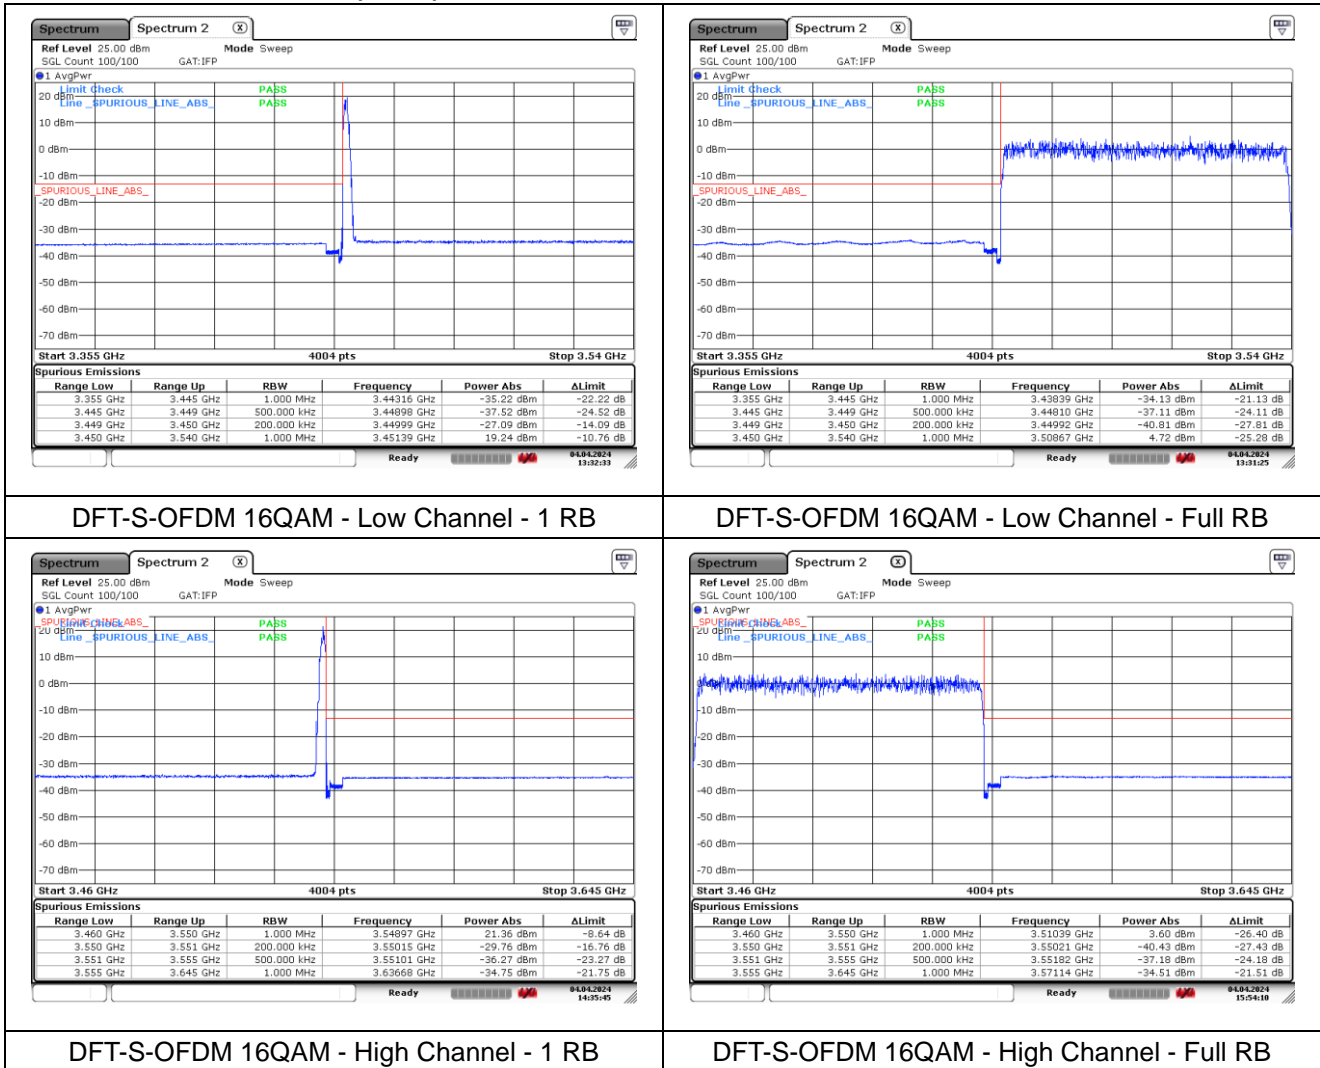

**CP-OFDM 16QAM - High Channel - Full RB**

**NR band 77/78 Low Band (70 MHz)**

**NR band 77/78 Low Band (70 MHz)**

**NR band 77/78 Low Band (70 MHz)**

**NR band 77/78 Low Band (70 MHz)**

**NR band 77/78 Low Band (80 MHz)**

**NR band 77/78 Low Band (80 MHz)**

**NR band 77/78 Low Band (80 MHz)**

**NR band 77/78 Low Band (80 MHz)**

**NR band 77/78 Low Band (90 MHz)**

**NR band 77/78 Low Band (90 MHz)**

**NR band 77/78 Low Band (90 MHz)**

**NR band 77/78 Low Band (90 MHz)**

**NR band 77/78 Low Band (100 MHz)**

**NR band 77/78 Low Band (100 MHz)**

**NR band 77/78 Low Band (100 MHz)**

**NR band 77/78 Low Band (100 MHz)**