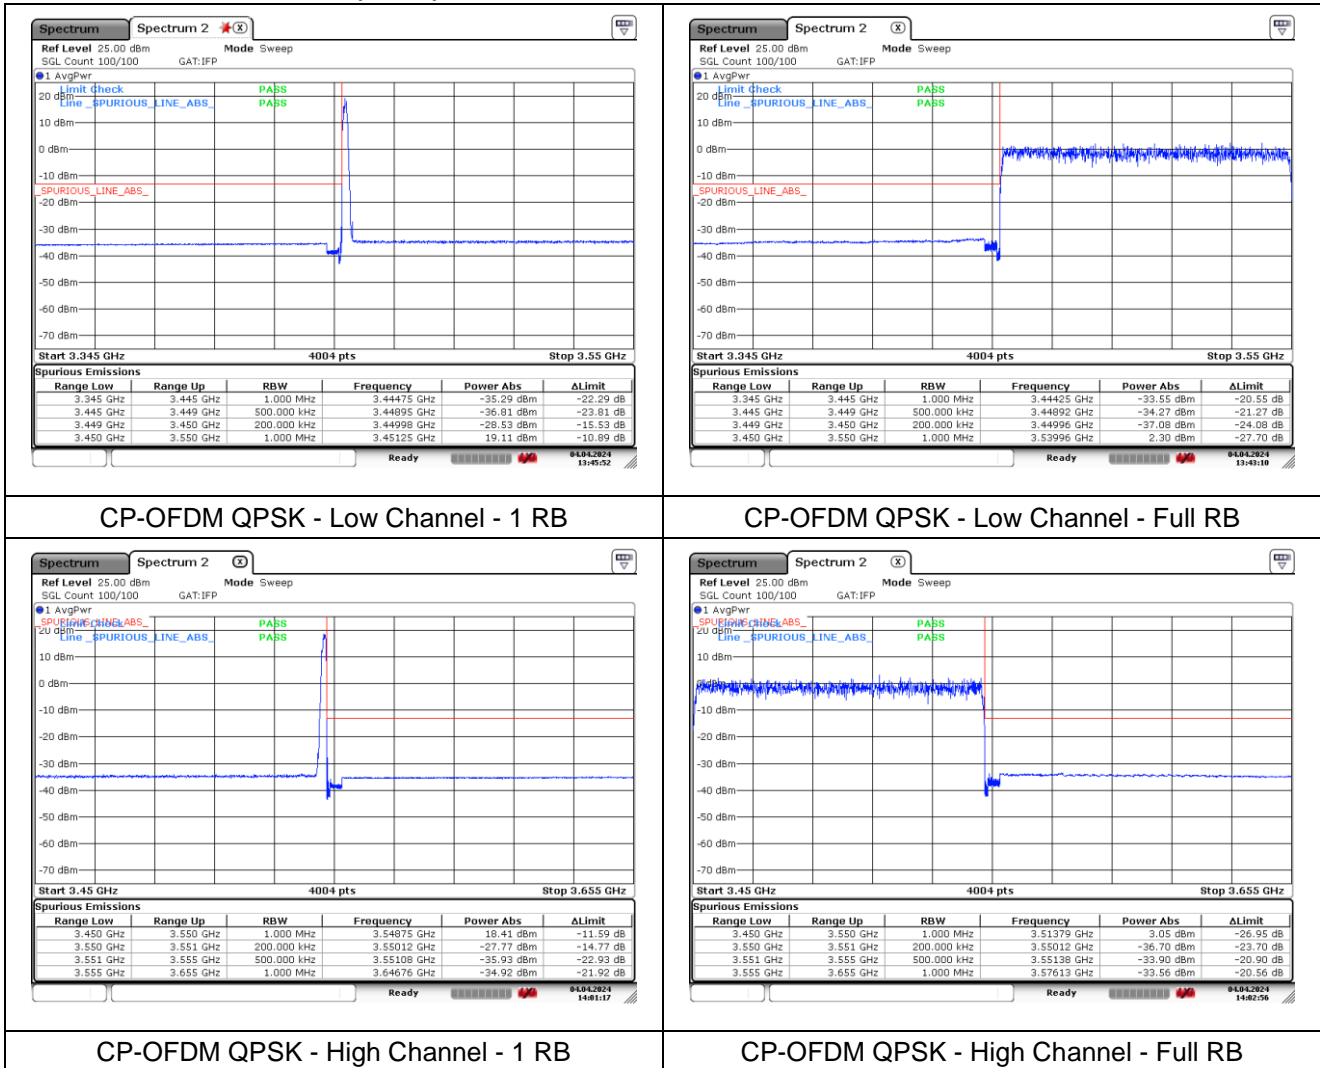

**NR band 77/78 Low Band (80 MHz)**

**NR band 77/78 Low Band (80 MHz)**

**NR band 77/78 Low Band (80 MHz)**

**NR band 77/78 Low Band (90 MHz)**

**NR band 77/78 Low Band (90 MHz)**

**NR band 77/78 Low Band (90 MHz)**

**NR band 77/78 Low Band (90 MHz)**

**NR band 77/78 Low Band (100 MHz)**

**NR band 77/78 Low Band (100 MHz)**

**NR band 77/78 Low Band (100 MHz)**

**NR band 77/78 Low Band (100 MHz)**