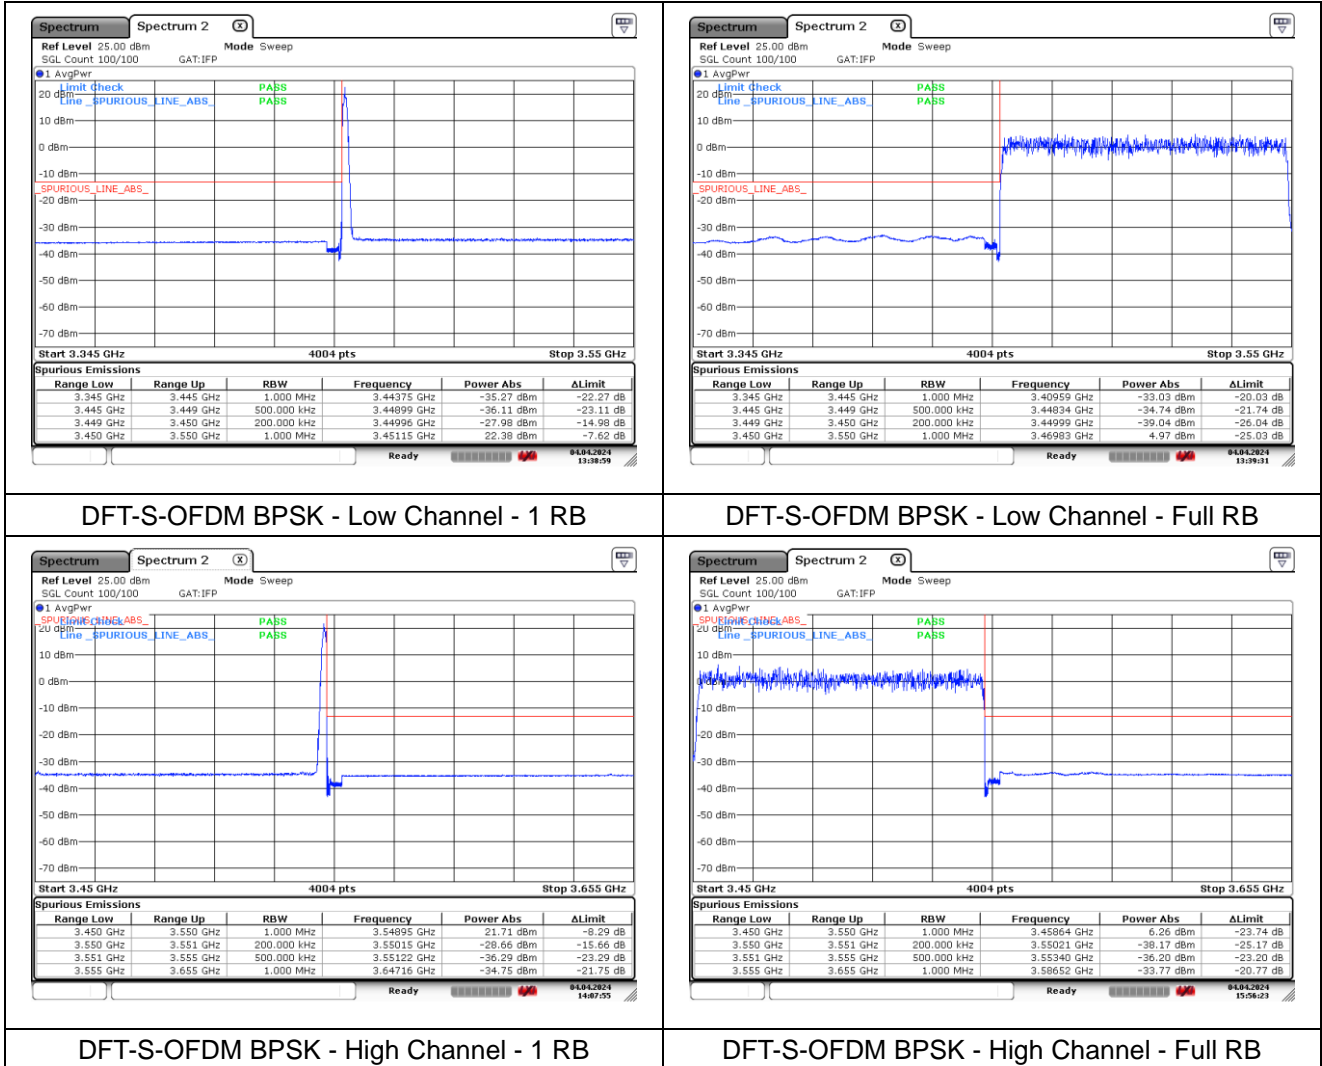

**CP-OFDM 16QAM - High Channel - Full RB**

**NR band 77/78 Low Band (70 MHz)**

**NR band 77/78 Low Band (70 MHz)**

**NR band 77/78 Low Band (70 MHz)**

**NR band 77/78 Low Band (70 MHz)**

**NR band 77/78 Low Band (80 MHz)**

**NR band 77/78 Low Band (80 MHz)**

**NR band 77/78 Low Band (80 MHz)**

**NR band 77/78 Low Band (80 MHz)**

**NR band 77/78 Low Band (90 MHz)**

**NR band 77/78 Low Band (90 MHz)**

**NR band 77/78 Low Band (90 MHz)**

**NR band 77/78 Low Band (90 MHz)**

**NR band 77/78 Low Band (100 MHz)**

**NR band 77/78 Low Band (100 MHz)**

**NR band 77/78 Low Band (100 MHz)**

**NR band 77/78 Low Band (100 MHz)**