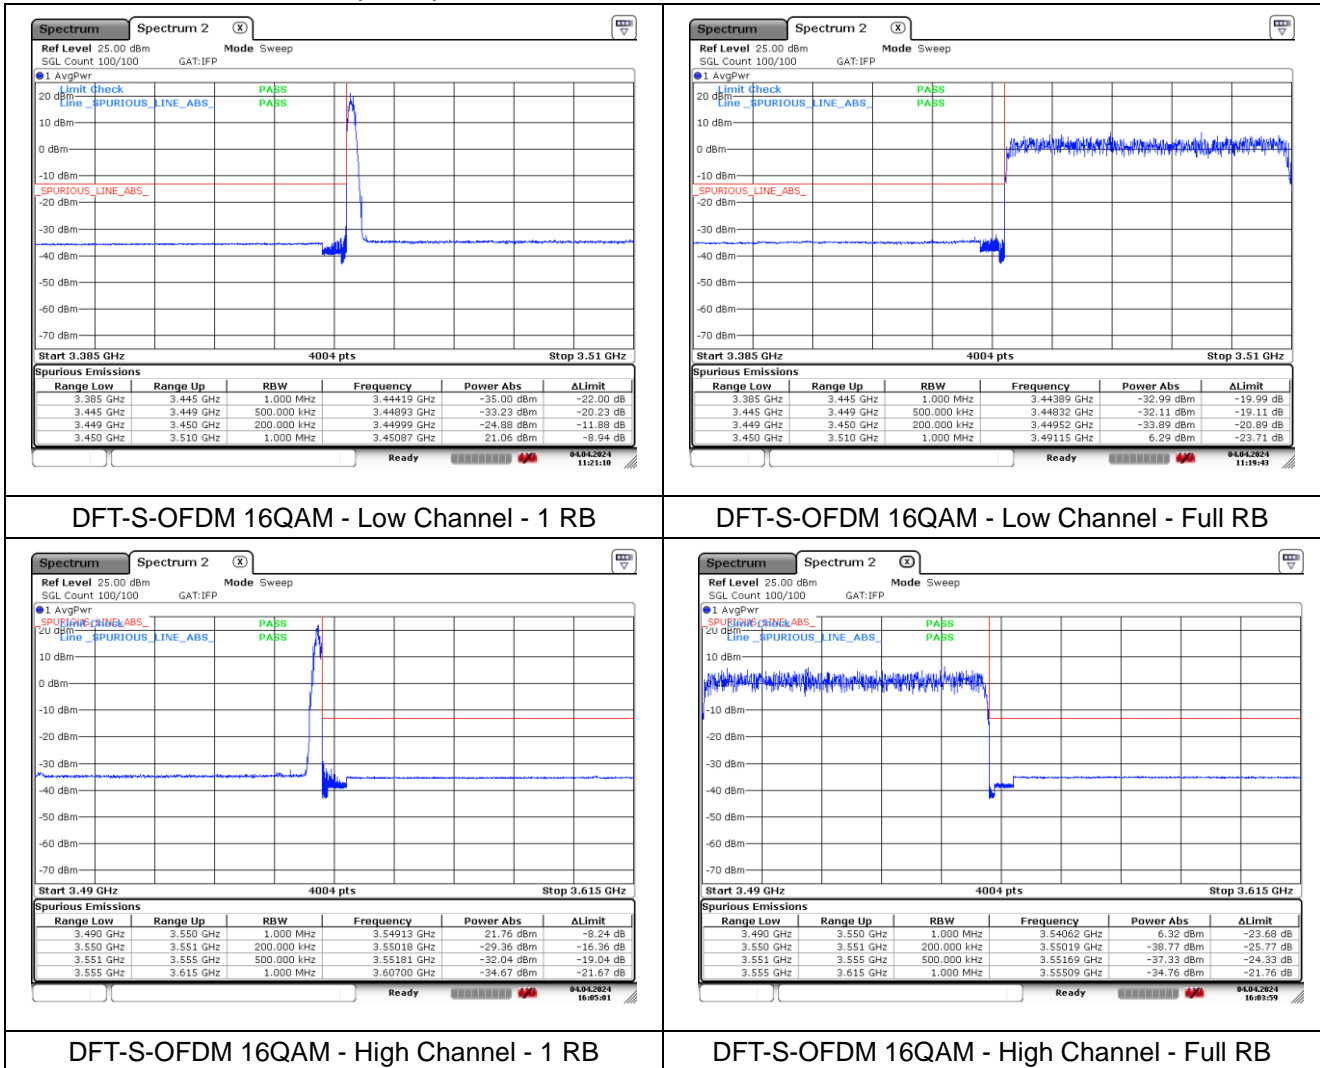

**NR band 77/78 Low Band (40 MHz)**

**NR band 77/78 Low Band (50 MHz)**

**NR band 77/78 Low Band (50 MHz)**

**NR band 77/78 Low Band (50 MHz)**

**NR band 77/78 Low Band (50 MHz)**

**NR band 77/78 Low Band (60 MHz)**

**NR band 77/78 Low Band (60 MHz)**

**NR band 77/78 Low Band (60 MHz)**

**NR band 77/78 Low Band (60 MHz)**

**CP-OFDM 16QAM - Low Channel - 1 RB**

**CP-OFDM 16QAM - Low Channel - Full RB**

**CP-OFDM 16QAM - High Channel - 1 RB**

**CP-OFDM 16QAM - High Channel - Full RB**

**NR band 77/78 Low Band (70 MHz)**

**NR band 77/78 Low Band (70 MHz)**

**NR band 77/78 Low Band (70 MHz)**

**NR band 77/78 Low Band (70 MHz)**

**NR band 77/78 Low Band (80 MHz)**

**NR band 77/78 Low Band (80 MHz)**

**NR band 77/78 Low Band (80 MHz)**

**NR band 77/78 Low Band (80 MHz)**

**NR band 77/78 Low Band (90 MHz)**

**NR band 77/78 Low Band (90 MHz)**

**NR band 77/78 Low Band (90 MHz)**