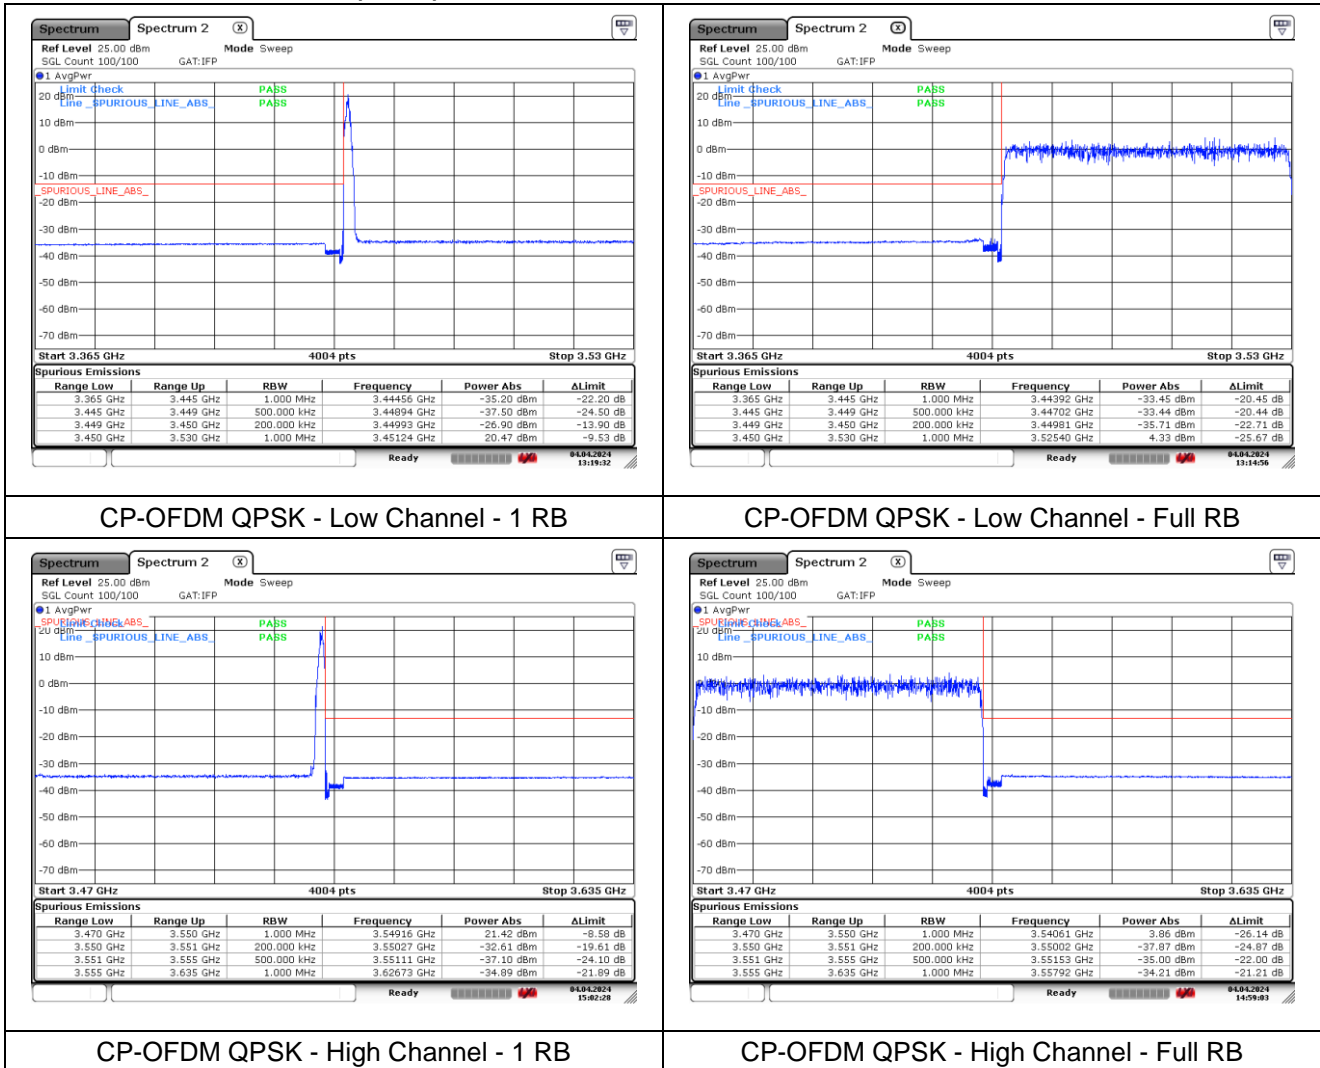

**NR band 77/78 Low Band (60 MHz)**

**NR band 77/78 Low Band (60 MHz)**

**NR band 77/78 Low Band (60 MHz)**

**CP-OFDM 16QAM - Low Channel - 1 RB**

**CP-OFDM 16QAM - Low Channel - Full RB**

**CP-OFDM 16QAM - High Channel - 1 RB**

**CP-OFDM 16QAM - High Channel - Full RB**

**NR band 77/78 Low Band (70 MHz)**

**NR band 77/78 Low Band (70 MHz)**

**NR band 77/78 Low Band (70 MHz)**

**NR band 77/78 Low Band (70 MHz)**

**NR band 77/78 Low Band (80 MHz)**

**NR band 77/78 Low Band (80 MHz)**

**NR band 77/78 Low Band (80 MHz)**

**NR band 77/78 Low Band (80 MHz)**

**NR band 77/78 Low Band (90 MHz)**

**NR band 77/78 Low Band (90 MHz)**

**NR band 77/78 Low Band (90 MHz)**

**NR band 77/78 Low Band (90 MHz)**

**NR band 77/78 Low Band (100 MHz)**

**NR band 77/78 Low Band (100 MHz)**

**NR band 77/78 Low Band (100 MHz)**

**NR band 77/78 Low Band (100 MHz)**