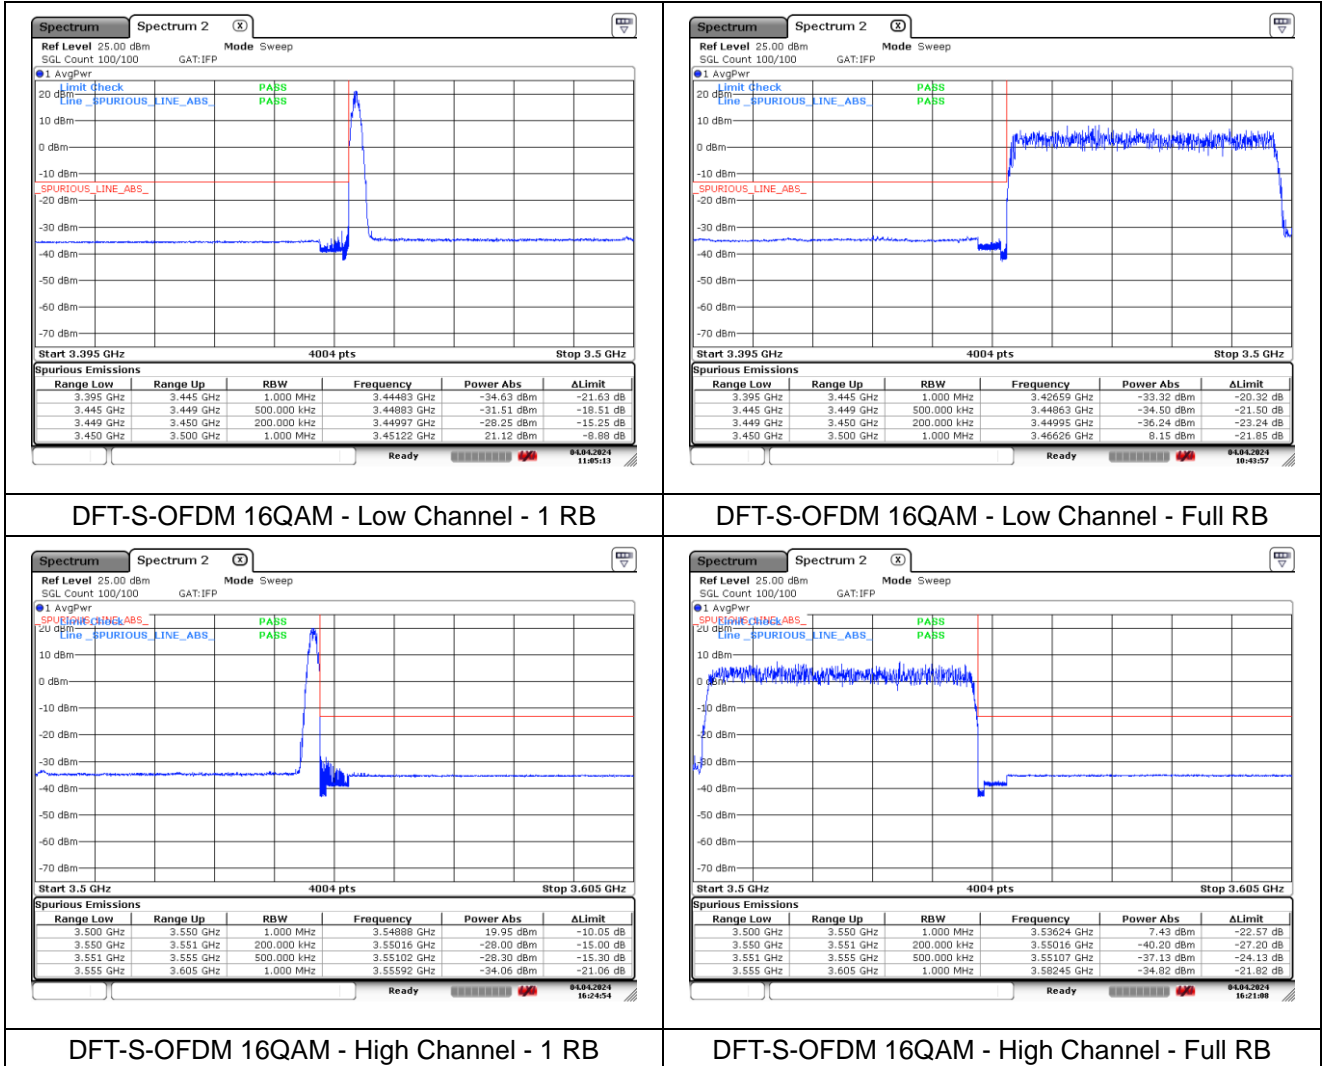

**NR band 77/78 Low Band (40 MHz)**

**NR band 77/78 Low Band (50 MHz)**

**NR band 77/78 Low Band (50 MHz)**

**NR band 77/78 Low Band (50 MHz)**

**NR band 77/78 Low Band (50 MHz)**

**NR band 77/78 Low Band (60 MHz)**

**NR band 77/78 Low Band (60 MHz)**

**NR band 77/78 Low Band (60 MHz)**

**NR band 77/78 Low Band (60 MHz)**

**CP-OFDM 16QAM - Low Channel - 1 RB**

**CP-OFDM 16QAM - Low Channel - Full RB**

**CP-OFDM 16QAM - High Channel - 1 RB**

**CP-OFDM 16QAM - High Channel - Full RB**

**NR band 77/78 Low Band (70 MHz)**

**NR band 77/78 Low Band (70 MHz)**

**NR band 77/78 Low Band (70 MHz)**

**NR band 77/78 Low Band (70 MHz)**

**NR band 77/78 Low Band (80 MHz)**

**NR band 77/78 Low Band (80 MHz)**

**NR band 77/78 Low Band (80 MHz)**

**NR band 77/78 Low Band (80 MHz)**

**NR band 77/78 Low Band (90 MHz)**

**NR band 77/78 Low Band (90 MHz)**

**NR band 77/78 Low Band (90 MHz)**