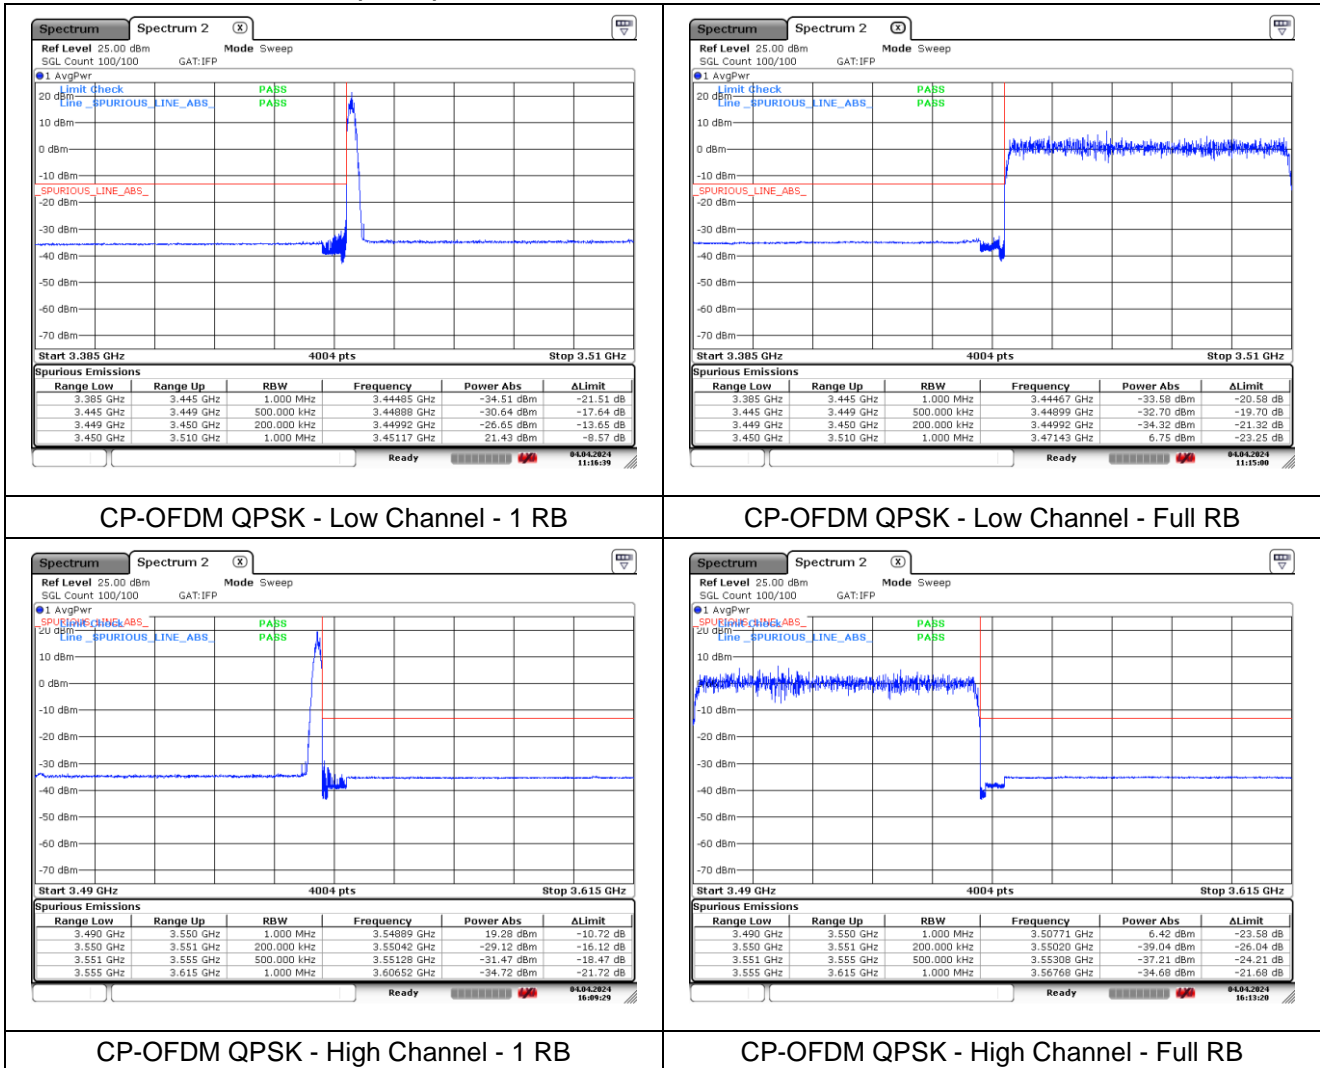

**NR band 77/78 Low Band (40 MHz)**

**NR band 77/78 Low Band (50 MHz)**

**NR band 77/78 Low Band (50 MHz)**

**NR band 77/78 Low Band (50 MHz)**

**NR band 77/78 Low Band (50 MHz)**

**NR band 77/78 Low Band (60 MHz)**

**NR band 77/78 Low Band (60 MHz)**

**NR band 77/78 Low Band (60 MHz)**

**NR band 77/78 Low Band (60 MHz)**

**CP-OFDM 16QAM - Low Channel - 1 RB**

**CP-OFDM 16QAM - Low Channel - Full RB**

**CP-OFDM 16QAM - High Channel - 1 RB**

**CP-OFDM 16QAM - High Channel - Full RB**

**NR band 77/78 Low Band (70 MHz)**

**NR band 77/78 Low Band (70 MHz)**

**NR band 77/78 Low Band (70 MHz)**

**NR band 77/78 Low Band (70 MHz)**

**NR band 77/78 Low Band (80 MHz)**

**NR band 77/78 Low Band (80 MHz)**

**NR band 77/78 Low Band (80 MHz)**

**NR band 77/78 Low Band (80 MHz)**

**NR band 77/78 Low Band (90 MHz)**

**NR band 77/78 Low Band (90 MHz)**

**NR band 77/78 Low Band (90 MHz)**