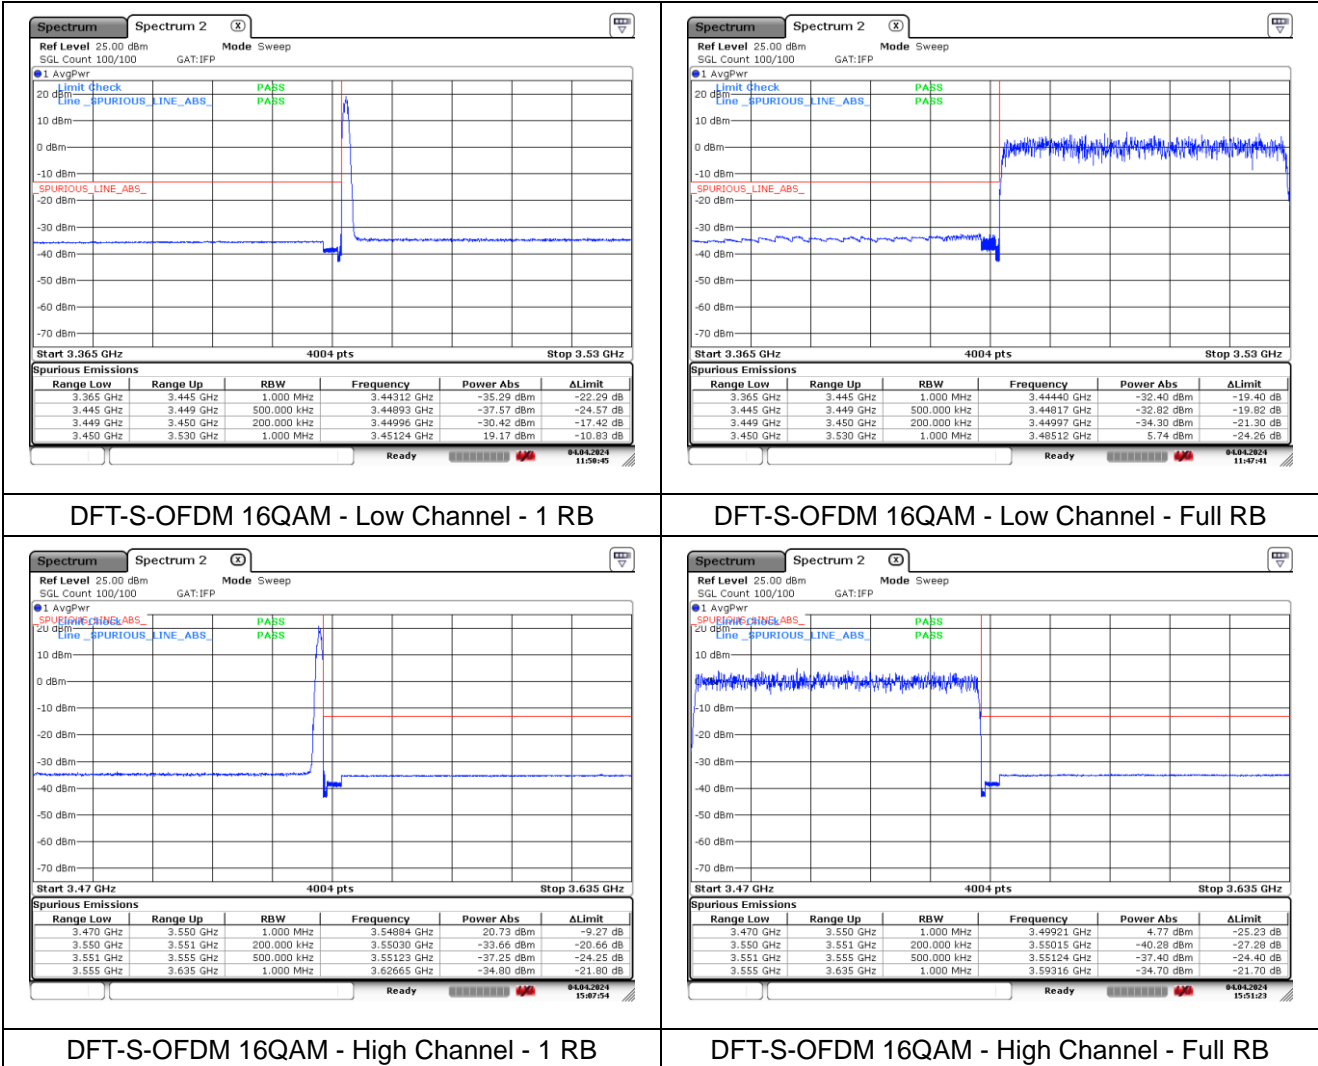

**NR band 77/78 Low Band (60 MHz)**

**NR band 77/78 Low Band (60 MHz)**

**NR band 77/78 Low Band (60 MHz)**

**CP-OFDM 16QAM - Low Channel - 1 RB**

**CP-OFDM 16QAM - Low Channel - Full RB**

**CP-OFDM 16QAM - High Channel - 1 RB**

**CP-OFDM 16QAM - High Channel - Full RB**

**NR band 77/78 Low Band (70 MHz)**

**NR band 77/78 Low Band (70 MHz)**

**NR band 77/78 Low Band (70 MHz)**

**NR band 77/78 Low Band (70 MHz)**

**NR band 77/78 Low Band (80 MHz)**

**NR band 77/78 Low Band (80 MHz)**

**NR band 77/78 Low Band (80 MHz)**

**NR band 77/78 Low Band (80 MHz)**

**NR band 77/78 Low Band (90 MHz)**

**NR band 77/78 Low Band (90 MHz)**

**NR band 77/78 Low Band (90 MHz)**

**NR band 77/78 Low Band (90 MHz)**

**NR band 77/78 Low Band (100 MHz)**

**NR band 77/78 Low Band (100 MHz)**

**NR band 77/78 Low Band (100 MHz)**

**NR band 77/78 Low Band (100 MHz)**