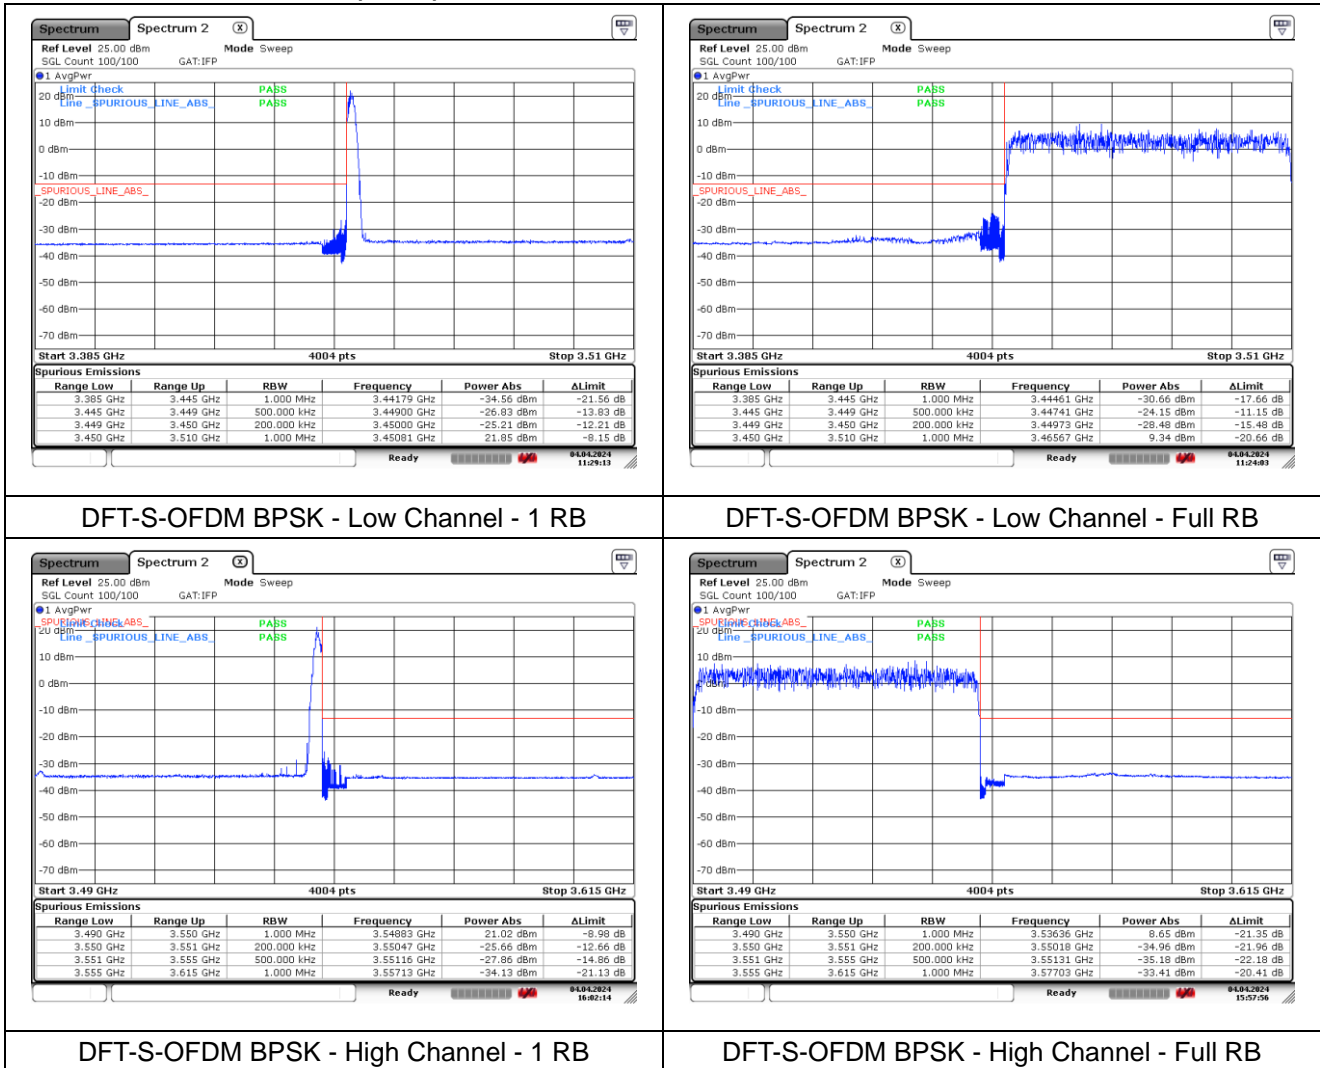

**NR band 77/78 Low Band (40 MHz)**

**NR band 77/78 Low Band (50 MHz)**

**NR band 77/78 Low Band (50 MHz)**

**NR band 77/78 Low Band (50 MHz)**

**NR band 77/78 Low Band (50 MHz)**

**NR band 77/78 Low Band (60 MHz)**

**NR band 77/78 Low Band (60 MHz)**

**NR band 77/78 Low Band (60 MHz)**

**NR band 77/78 Low Band (60 MHz)**

**CP-OFDM 16QAM - Low Channel - 1 RB**

**CP-OFDM 16QAM - Low Channel - Full RB**

**CP-OFDM 16QAM - High Channel - 1 RB**

**CP-OFDM 16QAM - High Channel - Full RB**

**NR band 77/78 Low Band (70 MHz)**

**NR band 77/78 Low Band (70 MHz)**

**NR band 77/78 Low Band (70 MHz)**

**NR band 77/78 Low Band (70 MHz)**

**NR band 77/78 Low Band (80 MHz)**

**NR band 77/78 Low Band (80 MHz)**

**NR band 77/78 Low Band (80 MHz)**

**NR band 77/78 Low Band (80 MHz)**

**NR band 77/78 Low Band (90 MHz)**

**NR band 77/78 Low Band (90 MHz)**

**NR band 77/78 Low Band (90 MHz)**