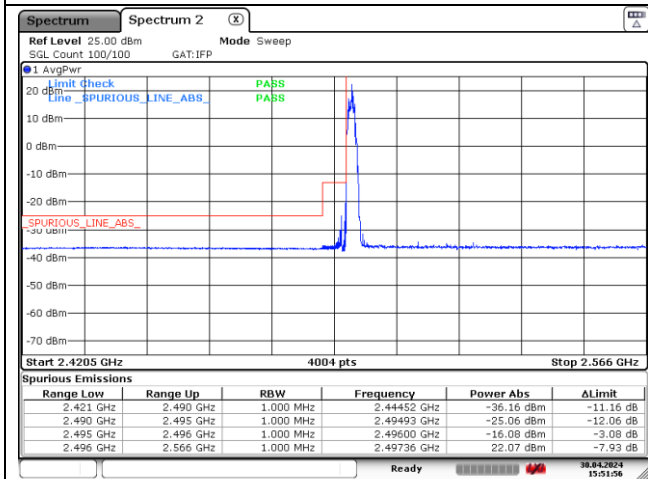

NR band 41 (70 MHz)

DFT-S-OFDM BPSK - Low Channel - 1 RB

DFT-S-OFDM BPSK - Low Channel - Full RB

DFT-S-OFDM BPSK - High Channel - 1 RB

DFT-S-OFDM BPSK - High Channel - Full RB

NR band 41 (70 MHz)

DFT-S-OFDM 16QAM - Low Channel - 1 RB

DFT-S-OFDM 16QAM - Low Channel - Full RB

DFT-S-OFDM 16QAM - High Channel - 1 RB

DFT-S-OFDM 16QAM - High Channel - Full RB

NR band 41 (70 MHz)

CP-OFDM QPSK - Low Channel - 1 RB

CP-OFDM QPSK - Low Channel - Full RB