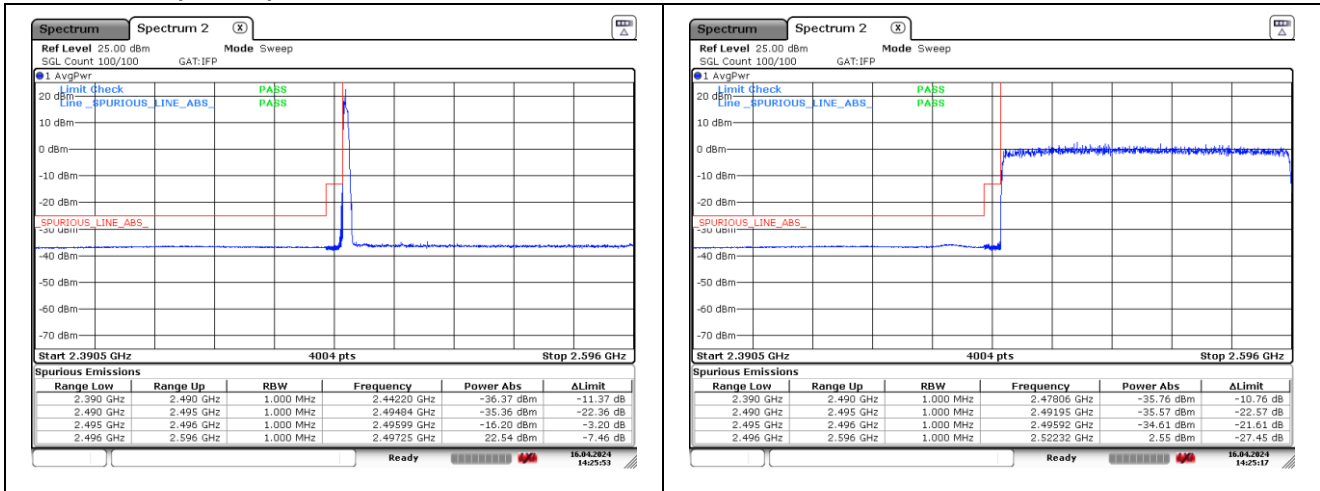

NR band 41 (100 MHz)

CP-OFDM QPSK - Low Channel - 1 RB

CP-OFDM QPSK - Low Channel - Full RB