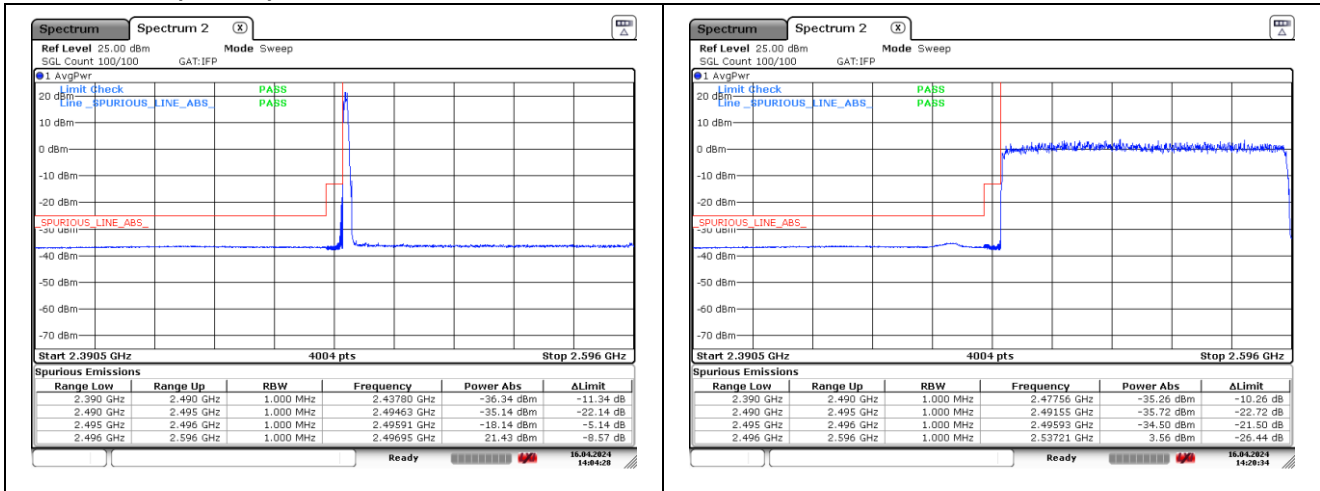

NR band 41 (100 MHz)

DFT-S-OFDM BPSK - Low Channel - 1 RB

DFT-S-OFDM BPSK - Low Channel - Full RB

DFT-S-OFDM BPSK - High Channel - 1 RB

DFT-S-OFDM BPSK - High Channel - Full RB

NR band 41 (100 MHz)

DFT-S-OFDM 16QAM - Low Channel - 1 RB