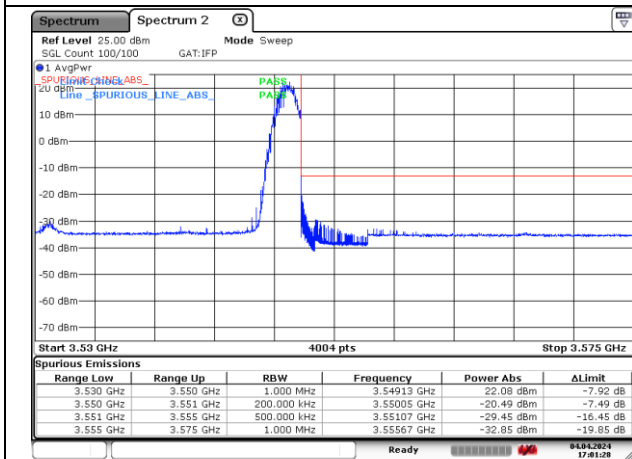

CP-OFDM QPSK - High Channel - 1 RB

CP-OFDM QPSK - High Channel - Full RB

NR band 41 (100 MHz)

CP-OFDM 16QAM - Low Channel - 1 RB

CP-OFDM 16QAM - Low Channel - Full RB

CP-OFDM 16QAM - High Channel - 1 RB

CP-OFDM 16QAM - High Channel - Full RB

NR band 77/78 Low Band (20 MHz)

DFT-S-OFDM BPSK - Low Channel - 1 RB

DFT-S-OFDM BPSK - Low Channel - Full RB

DFT-S-OFDM BPSK - High Channel - 1 RB

DFT-S-OFDM BPSK - High Channel - Full RB

NR band 77/78 Low Band (20 MHz)