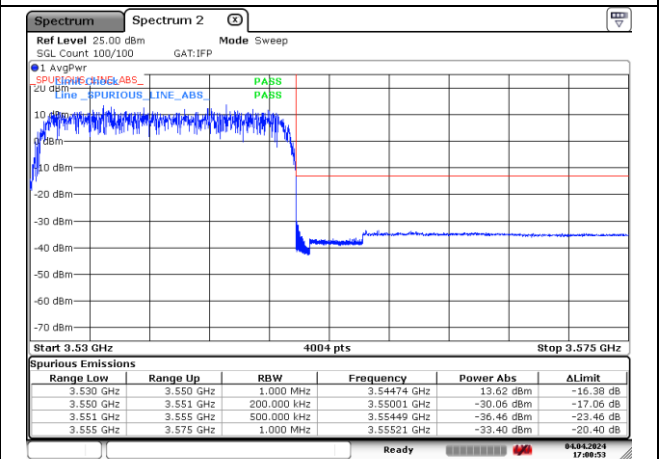

CP-OFDM QPSK - High Channel - 1 RB

CP-OFDM QPSK - High Channel - Full RB

NR band 41 (100 MHz)

CP-OFDM 16QAM - Low Channel - 1 RB

CP-OFDM 16QAM - Low Channel - Full RB

CP-OFDM 16QAM - High Channel - 1 RB

CP-OFDM 16QAM - High Channel - Full RB

NR band 77/78 Low Band (20 MHz)

DFT-S-OFDM BPSK - Low Channel - 1 RB

DFT-S-OFDM BPSK - Low Channel - Full RB

DFT-S-OFDM BPSK - High Channel - 1 RB

DFT-S-OFDM BPSK - High Channel - Full RB

NR band 77/78 Low Band (20 MHz)