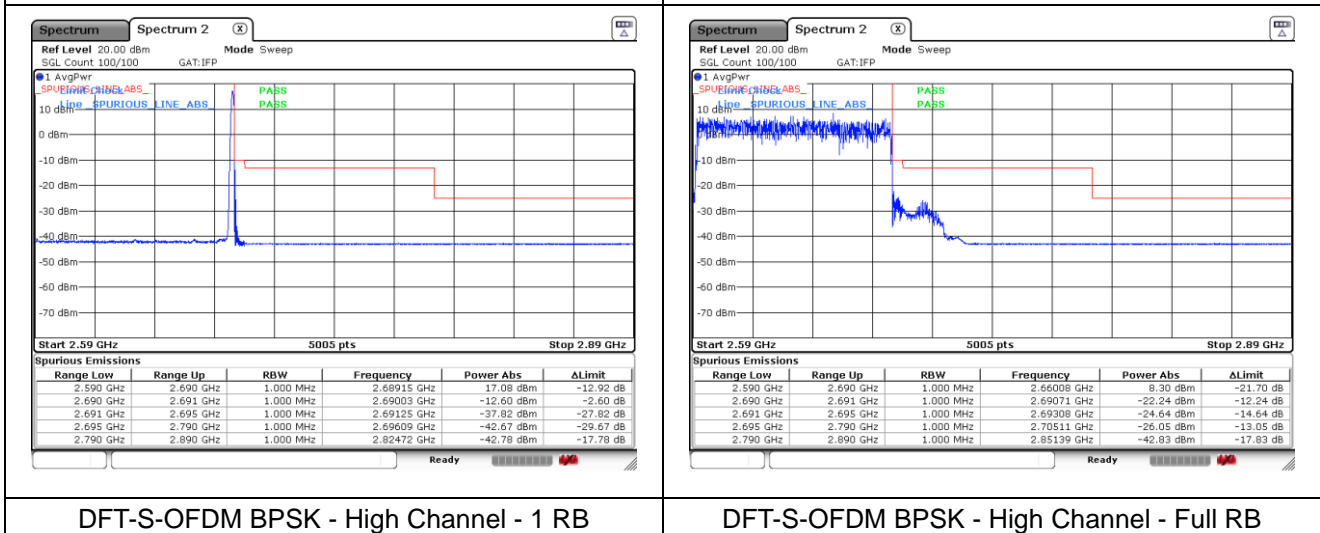

CP-OFDM QPSK - High Channel - 1 RB

CP-OFDM QPSK - High Channel - Full RB

NR band 41 (90 MHz)

CP-OFDM 16QAM - Low Channel - 1 RB

CP-OFDM 16QAM - Low Channel - Full RB

CP-OFDM 16QAM - High Channel - 1 RB

CP-OFDM 16QAM - High Channel - Full RB

NR band 41 (100 MHz)

DFT-S-OFDM BPSK - Low Channel - 1 RB

DFT-S-OFDM BPSK - Low Channel - Full RB

DFT-S-OFDM BPSK - High Channel - 1 RB

DFT-S-OFDM BPSK - High Channel - Full RB

NR band 41 (100 MHz)

DFT-S-OFDM 16QAM - Low Channel - 1 RB