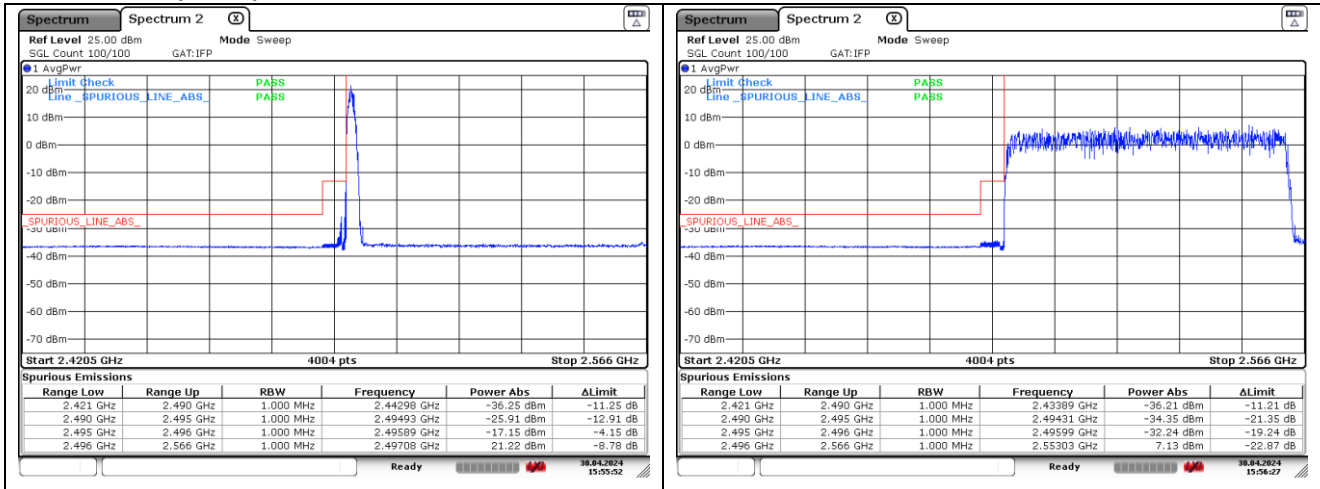

NR band 41 (70 MHz)

DFT-S-OFDM BPSK - Low Channel - 1 RB

DFT-S-OFDM BPSK - Low Channel - Full RB

DFT-S-OFDM BPSK - High Channel - 1 RB

DFT-S-OFDM BPSK - High Channel - Full RB

NR band 41 (70 MHz)

DFT-S-OFDM 16QAM - Low Channel - 1 RB