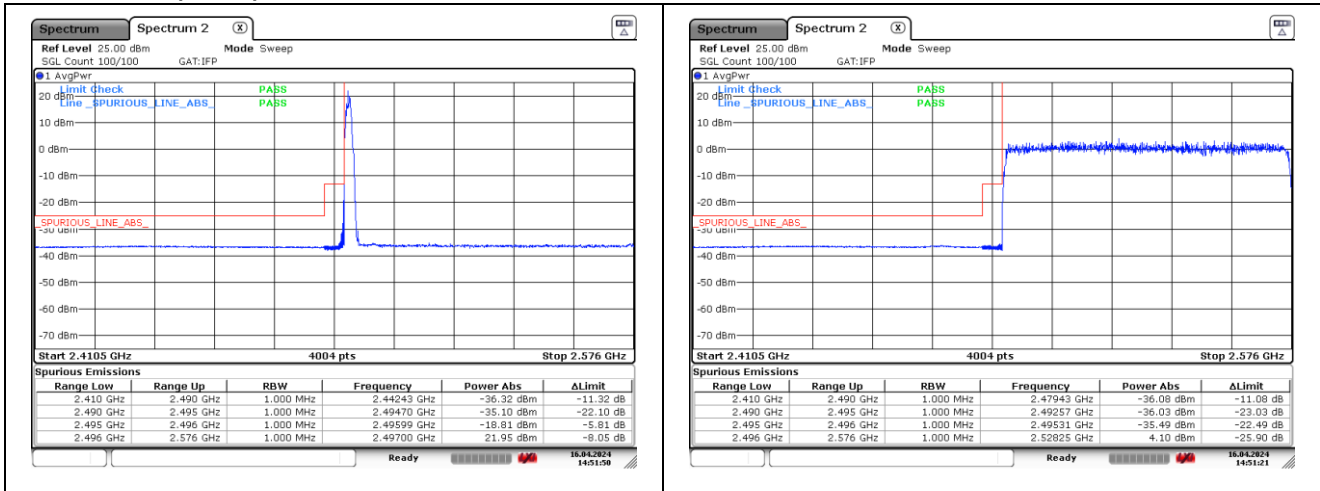

NR band 41 (90 MHz)

CP-OFDM QPSK - Low Channel - 1 RB

CP-OFDM QPSK - Low Channel - Full RB