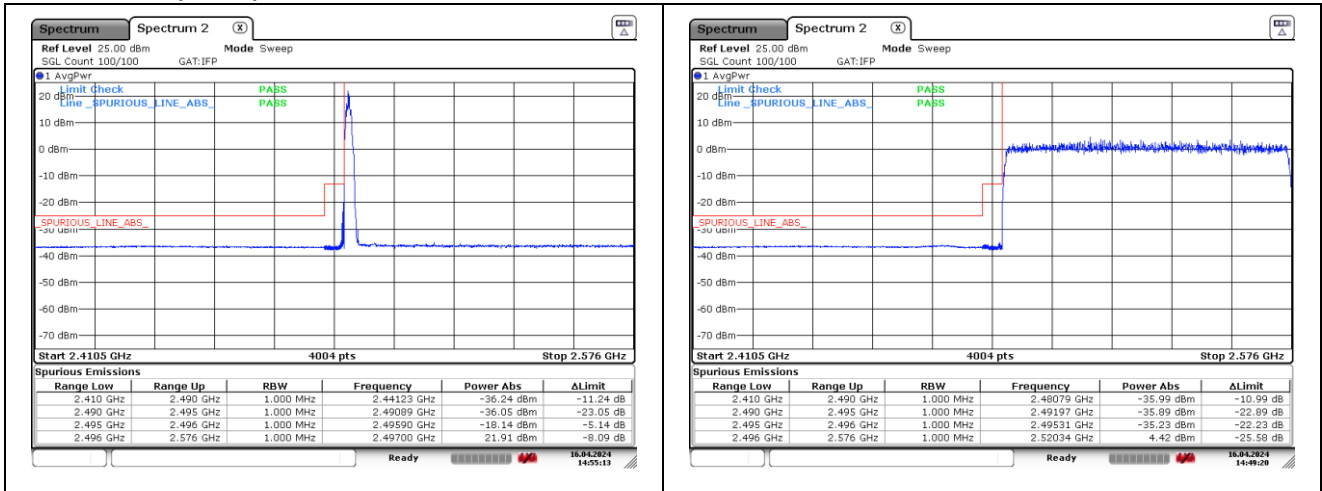

NR band 41 (80 MHz)

CP-OFDM 16QAM - Low Channel - 1 RB

CP-OFDM 16QAM - Low Channel - Full RB