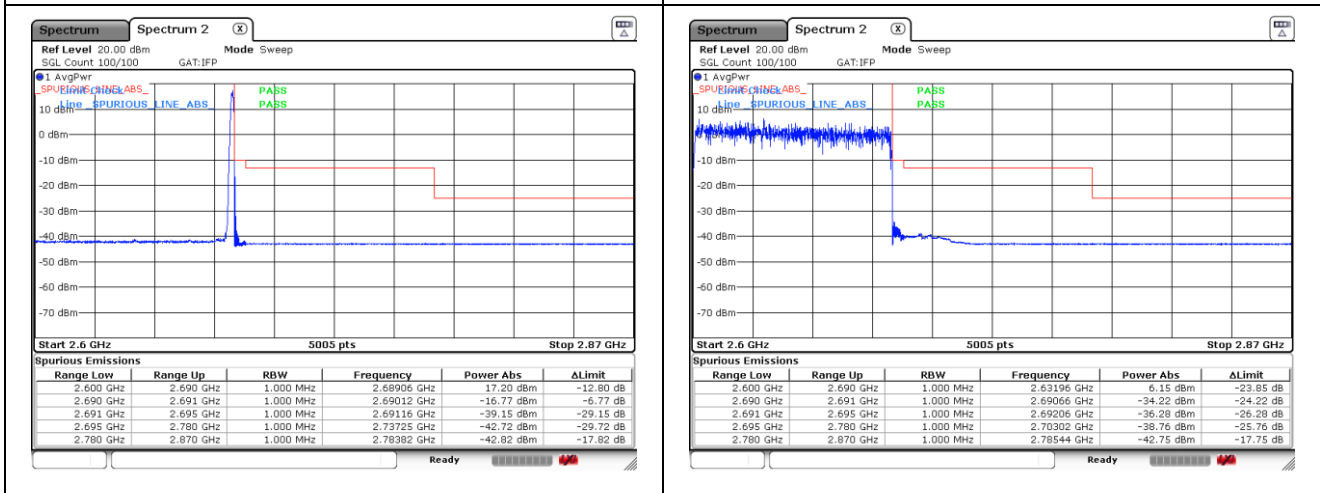

DFT-S-OFDM 16QAM - Low Channel - Full RB

DFT-S-OFDM 16QAM - High Channel - 1 RB

DFT-S-OFDM 16QAM - High Channel - Full RB

NR band 41 (90 MHz)

CP-OFDM QPSK - Low Channel - 1 RB

CP-OFDM QPSK - Low Channel - Full RB