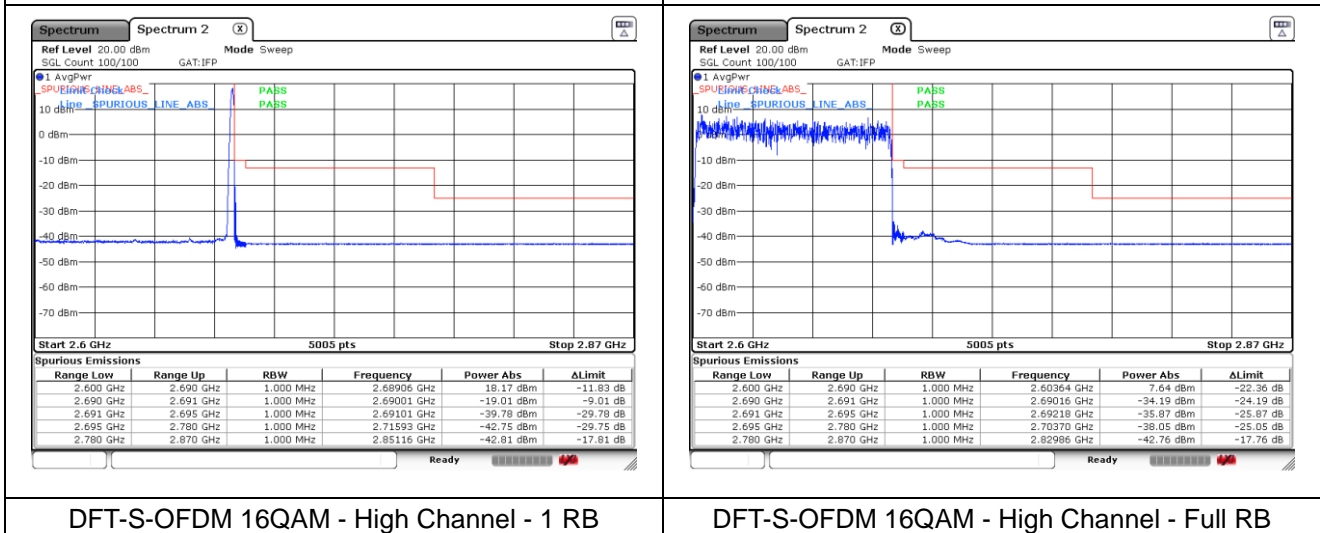

DFT-S-OFDM 16QAM - Low Channel - 1 RB

DFT-S-OFDM 16QAM - Low Channel - Full RB

DFT-S-OFDM 16QAM - High Channel - 1 RB

DFT-S-OFDM 16QAM - High Channel - Full RB