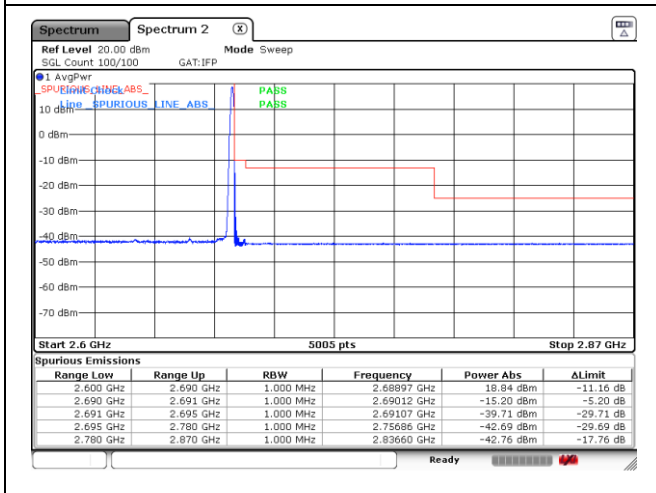

DFT-S-OFDM BPSK - High Channel - 1 RB