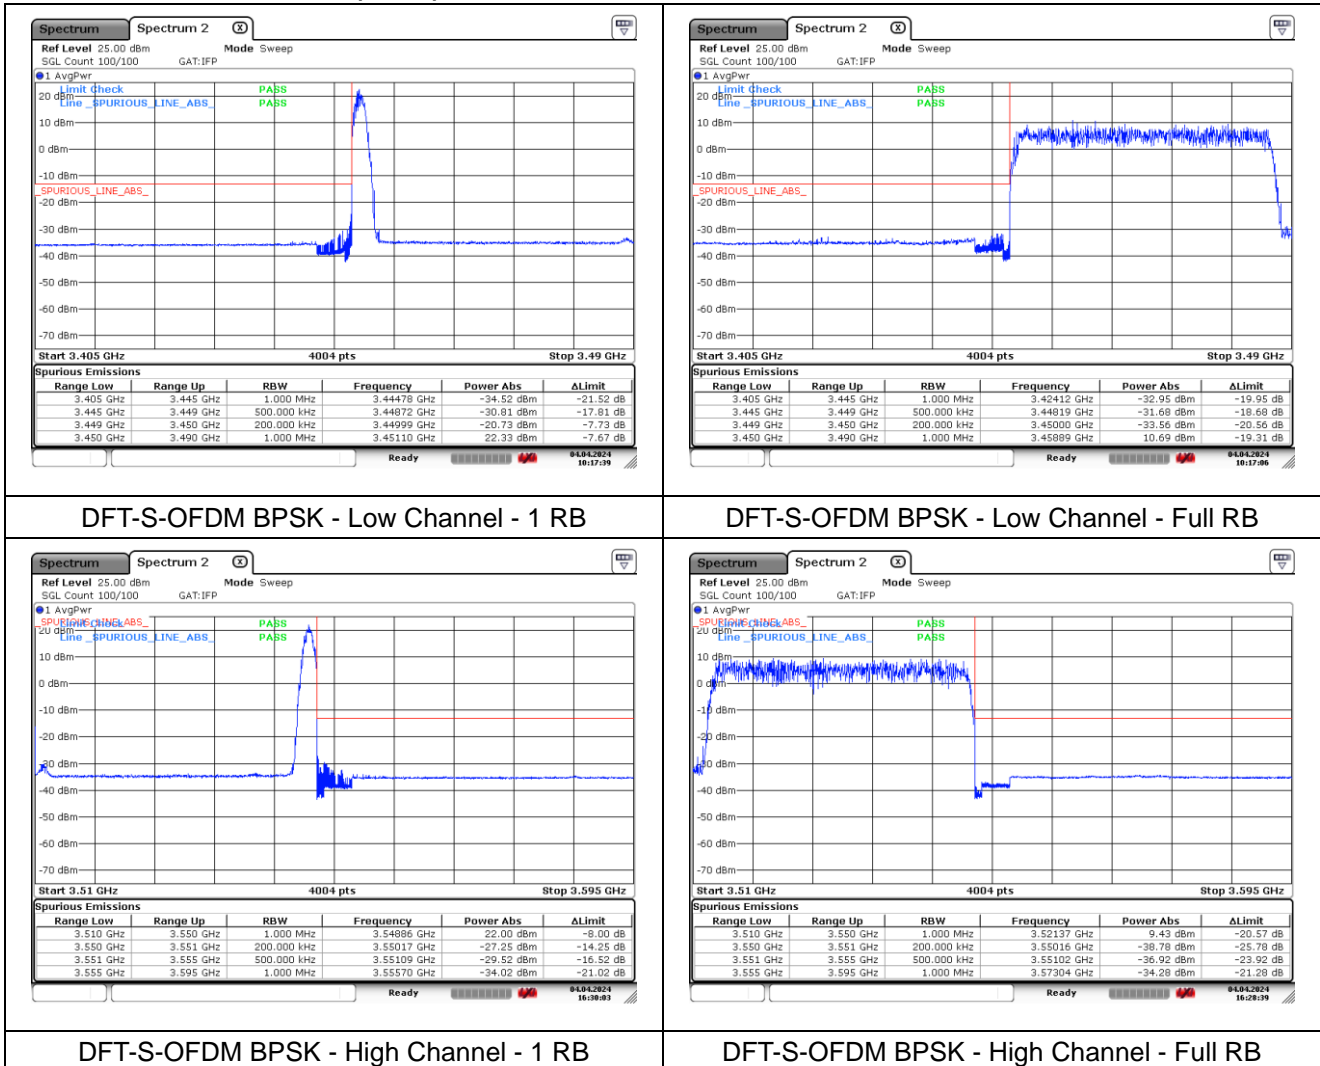

CP-OFDM 16QAM - Low Channel - 1 RB

CP-OFDM 16QAM - Low Channel - Full RB

CP-OFDM 16QAM - High Channel - 1 RB

CP-OFDM 16QAM - High Channel - Full RB

NR band 77/78 Low Band (30 MHz)

NR band 77/78 Low Band (30 MHz)

NR band 77/78 Low Band (30 MHz)

NR band 77/78 Low Band (30 MHz)

NR band 77/78 Low Band (40 MHz)

NR band 77/78 Low Band (40 MHz)

NR band 77/78 Low Band (40 MHz)