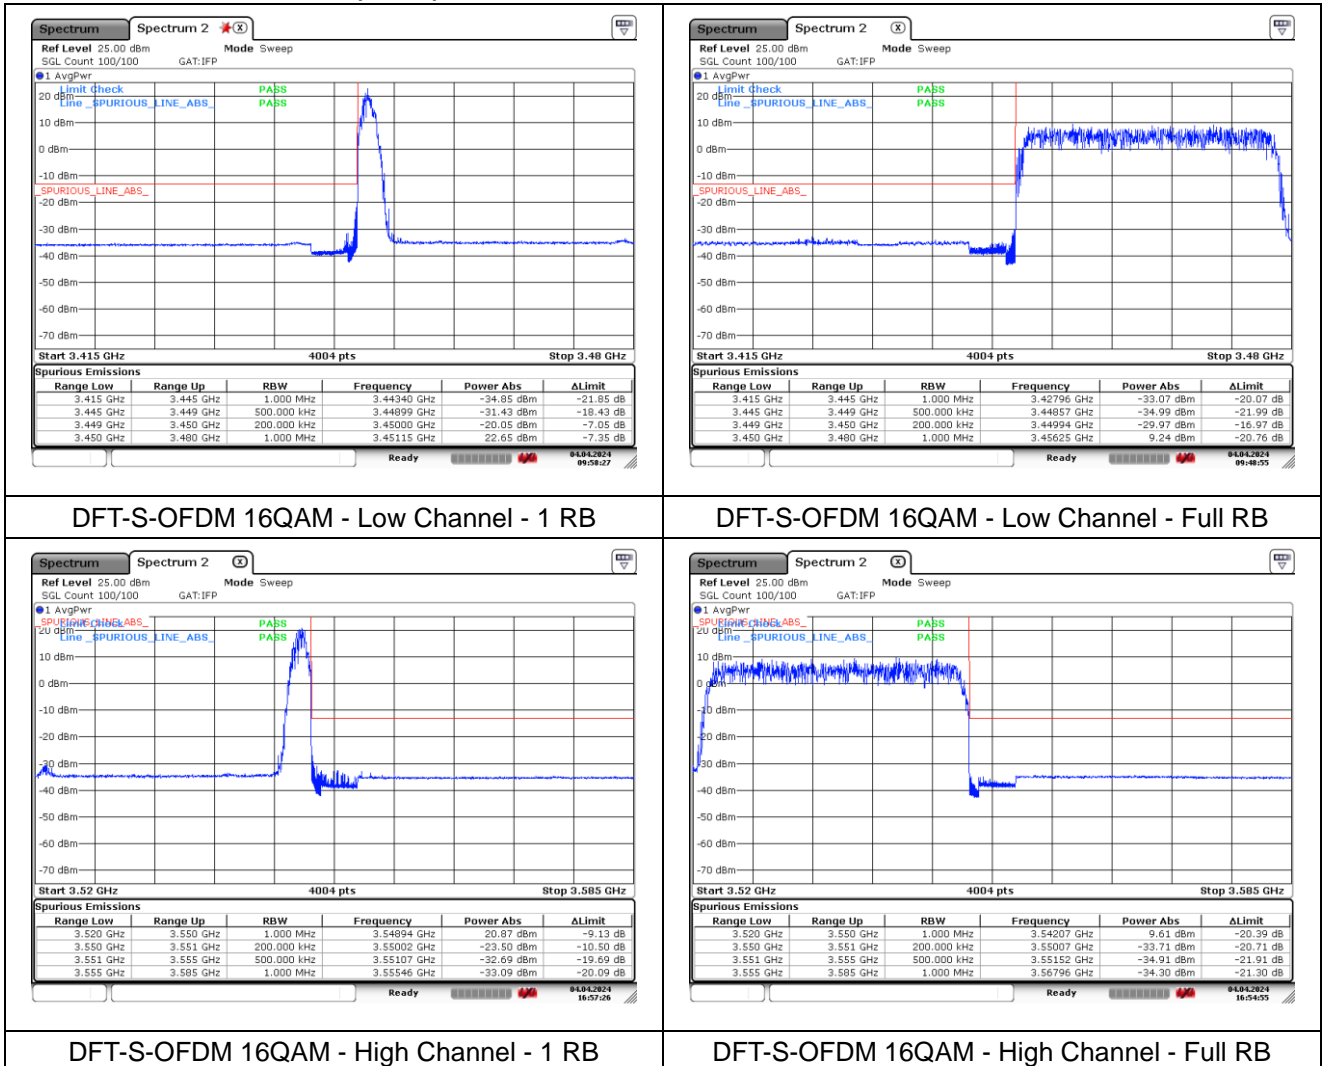

CP-OFDM 16QAM - Low Channel - 1 RB

CP-OFDM 16QAM - Low Channel - Full RB

CP-OFDM 16QAM - High Channel - 1 RB

CP-OFDM 16QAM - High Channel - Full RB

NR band 77/78 Low Band (30 MHz)

NR band 77/78 Low Band (30 MHz)

NR band 77/78 Low Band (30 MHz)

NR band 77/78 Low Band (30 MHz)

NR band 77/78 Low Band (40 MHz)

NR band 77/78 Low Band (40 MHz)

NR band 77/78 Low Band (40 MHz)