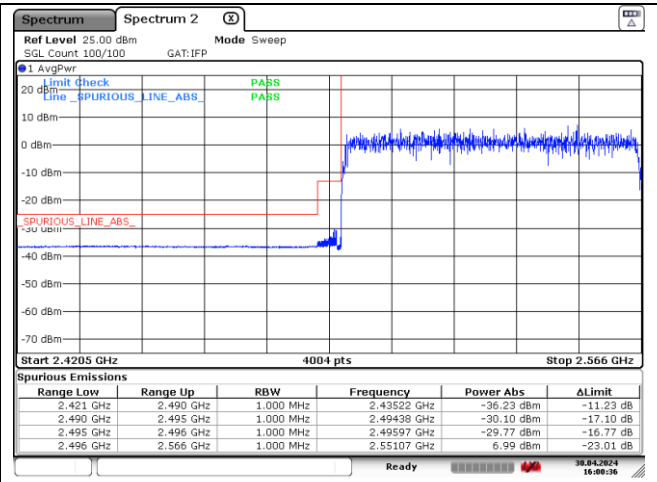

NR band 41 (70 MHz)