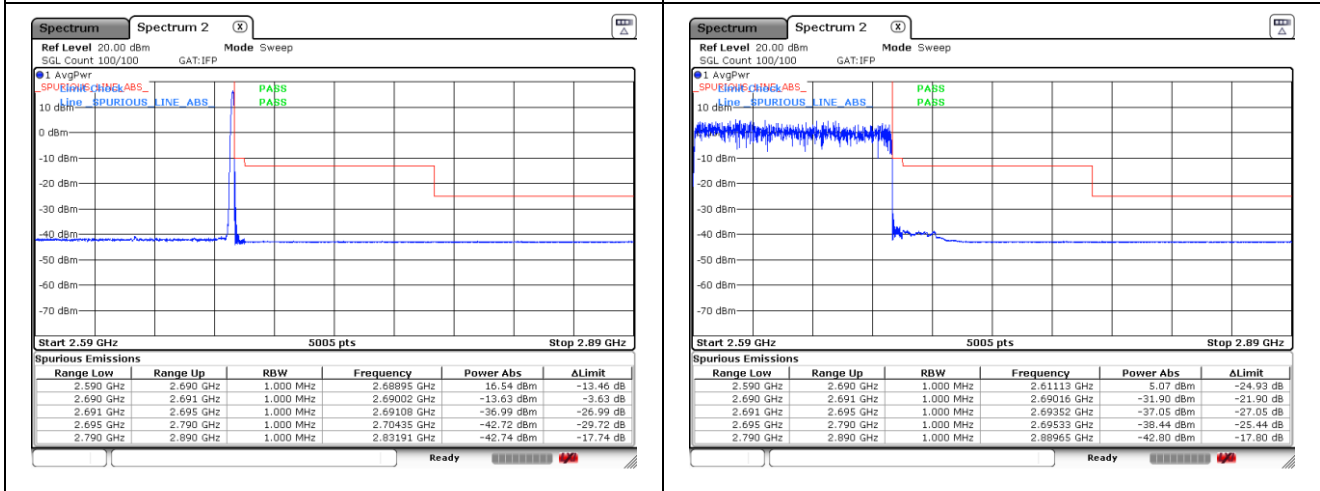

CP-OFDM QPSK - High Channel - 1 RB

CP-OFDM QPSK - High Channel - Full RB

NR band 41 (100 MHz)

CP-OFDM 16QAM - Low Channel - 1 RB

CP-OFDM 16QAM - Low Channel - Full RB

CP-OFDM 16QAM - High Channel - 1 RB

CP-OFDM 16QAM - High Channel - Full RB

NR band 77/78 Low Band (20 MHz)

DFT-S-OFDM BPSK - Low Channel - 1 RB

DFT-S-OFDM BPSK - Low Channel - Full RB

DFT-S-OFDM BPSK - High Channel - 1 RB

DFT-S-OFDM BPSK - High Channel - Full RB

NR band 77/78 Low Band (20 MHz)