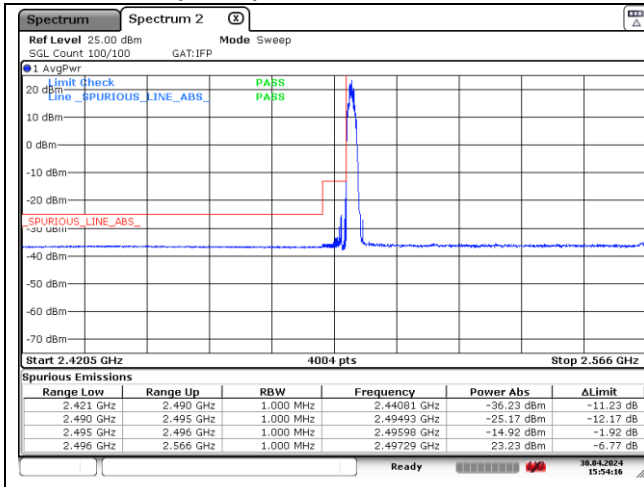

NR band 41 (70 MHz)

DFT-S-OFDM BPSK - Low Channel - 1 RB

DFT-S-OFDM BPSK - Low Channel - Full RB

DFT-S-OFDM BPSK - High Channel - 1 RB

DFT-S-OFDM BPSK - High Channel - Full RB

NR band 41 (70 MHz)

DFT-S-OFDM 16QAM - Low Channel - 1 RB

DFT-S-OFDM 16QAM - Low Channel - Full RB

DFT-S-OFDM 16QAM - High Channel - 1 RB

DFT-S-OFDM 16QAM - High Channel - Full RB

NR band 41 (70 MHz)

CP-OFDM QPSK - Low Channel - 1 RB

CP-OFDM QPSK - Low Channel - Full RB