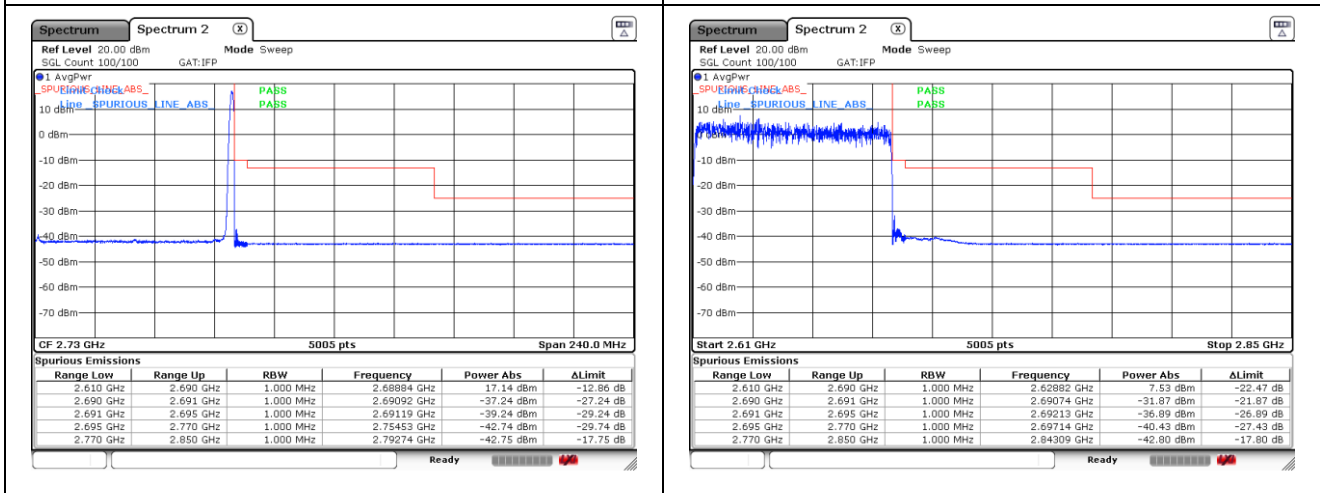

DFT-S-OFDM 16QAM - Low Channel - Full RB

DFT-S-OFDM 16QAM - High Channel - 1 RB

DFT-S-OFDM 16QAM - High Channel - Full RB

NR band 41 (80 MHz)

CP-OFDM QPSK - Low Channel - 1 RB

CP-OFDM QPSK - Low Channel - Full RB