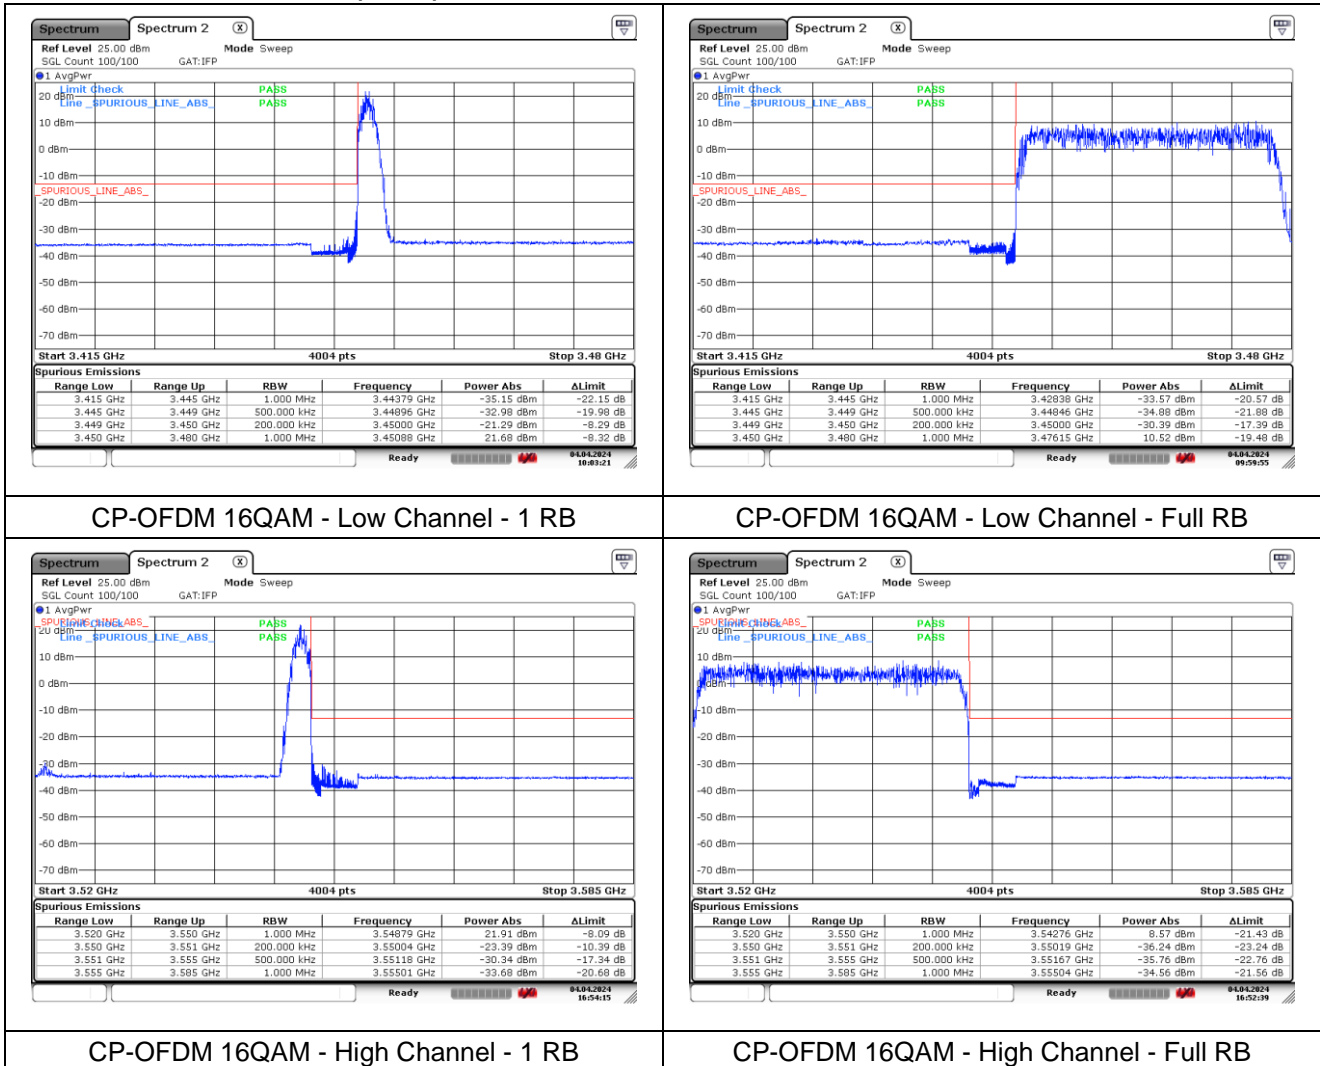

CP-OFDM 16QAM - Low Channel - 1 RB

CP-OFDM 16QAM - Low Channel - Full RB

CP-OFDM 16QAM - High Channel - 1 RB

CP-OFDM 16QAM - High Channel - Full RB

NR band 77/78 Low Band (30 MHz)

NR band 77/78 Low Band (30 MHz)

NR band 77/78 Low Band (30 MHz)

NR band 77/78 Low Band (30 MHz)

NR band 77/78 Low Band (40 MHz)

NR band 77/78 Low Band (40 MHz)

NR band 77/78 Low Band (40 MHz)