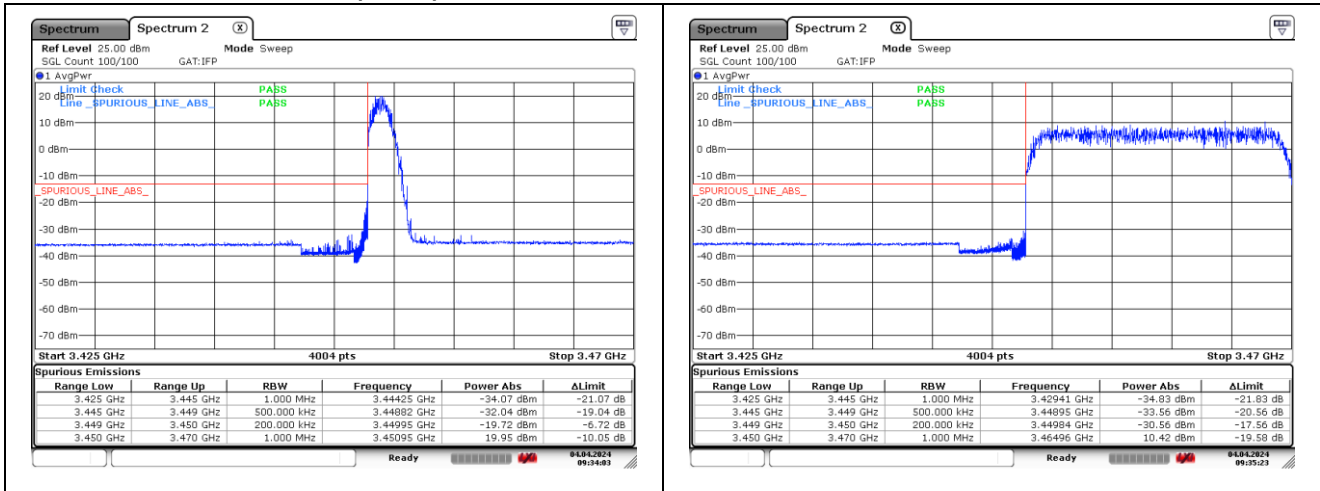

NR band 77/78 Low Band (20 MHz)

CP-OFDM QPSK - Low Channel - 1 RB

CP-OFDM QPSK - Low Channel - Full RB