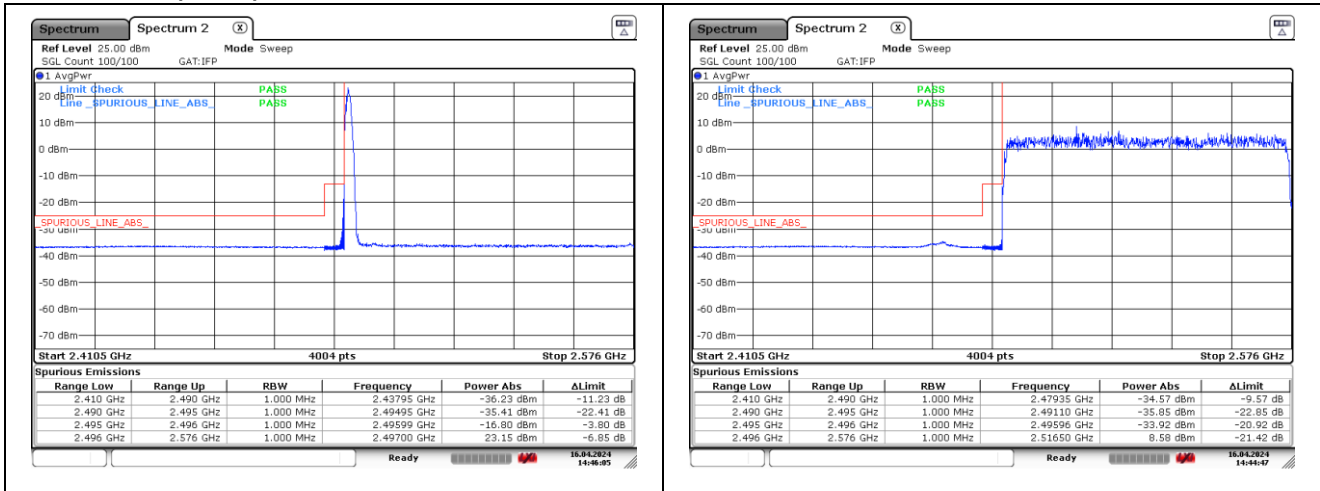

NR band 41 (80 MHz)