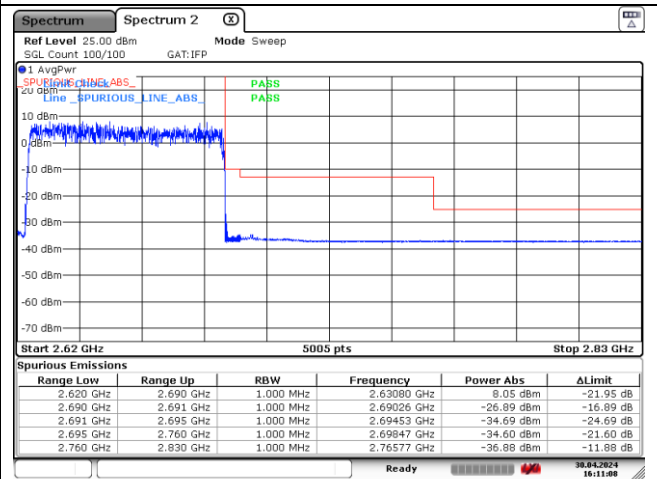

DFT-S-OFDM 16QAM - Low Channel - Full RB

DFT-S-OFDM 16QAM - High Channel - 1 RB

DFT-S-OFDM 16QAM - High Channel - Full RB

NR band 41 (70 MHz)

CP-OFDM QPSK - Low Channel - 1 RB

CP-OFDM QPSK - Low Channel - Full RB