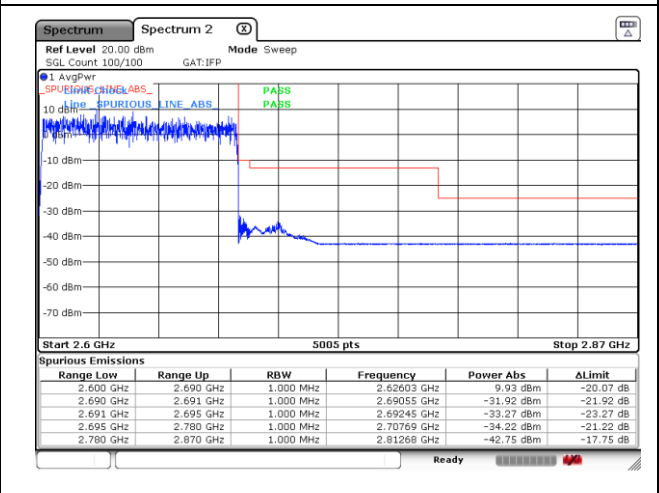

NR band 41 (90 MHz)

DFT-S-OFDM BPSK - Low Channel - 1 RB

DFT-S-OFDM BPSK - Low Channel - Full RB

DFT-S-OFDM BPSK - High Channel - 1 RB

DFT-S-OFDM BPSK - High Channel - Full RB

NR band 41 (90 MHz)

DFT-S-OFDM 16QAM - Low Channel - 1 RB