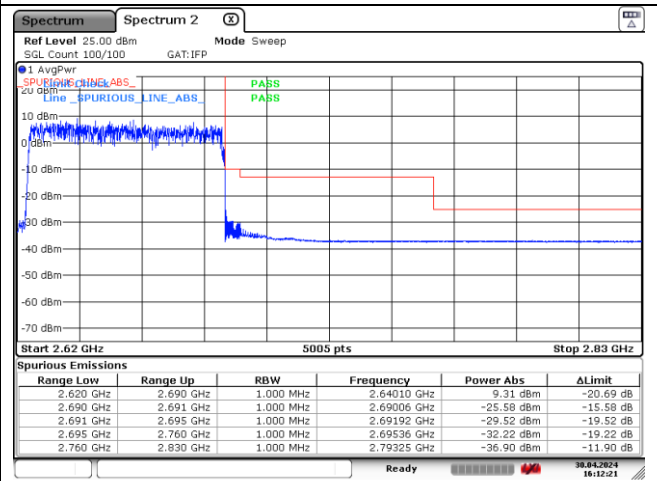

NR band 41 (70 MHz)

DFT-S-OFDM BPSK - Low Channel - 1 RB

DFT-S-OFDM BPSK - Low Channel - Full RB

DFT-S-OFDM BPSK - High Channel - 1 RB

DFT-S-OFDM BPSK - High Channel - Full RB

NR band 41 (70 MHz)

DFT-S-OFDM 16QAM - Low Channel - 1 RB

DFT-S-OFDM 16QAM - Low Channel - Full RB

DFT-S-OFDM 16QAM - High Channel - 1 RB

DFT-S-OFDM 16QAM - High Channel - Full RB

NR band 41 (70 MHz)

CP-OFDM QPSK - Low Channel - 1 RB

CP-OFDM QPSK - Low Channel - Full RB