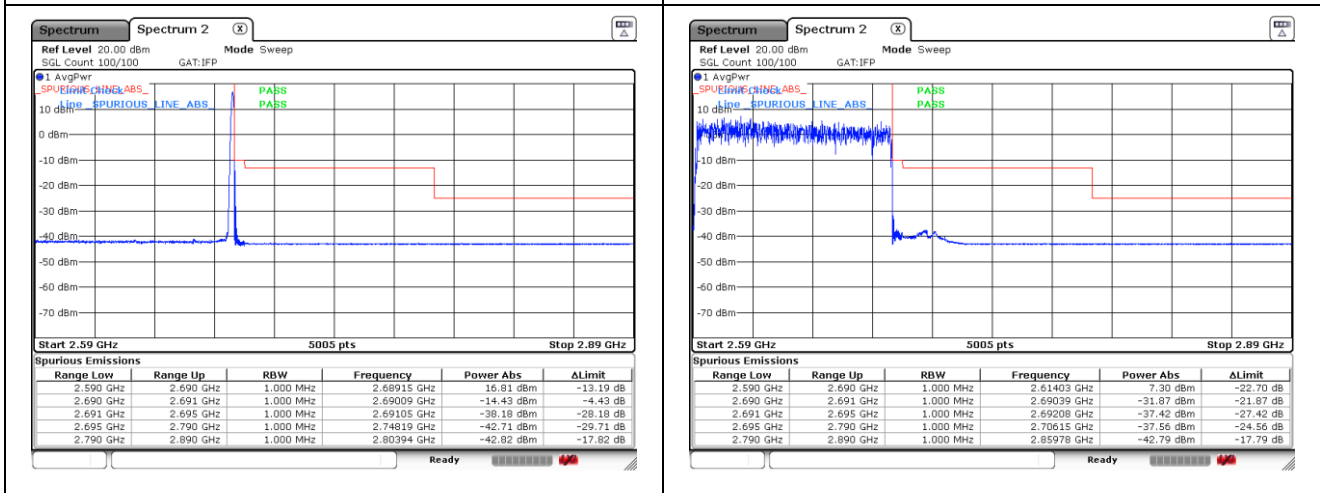

DFT-S-OFDM 16QAM - High Channel - 1 RB

DFT-S-OFDM 16QAM - High Channel - Full RB