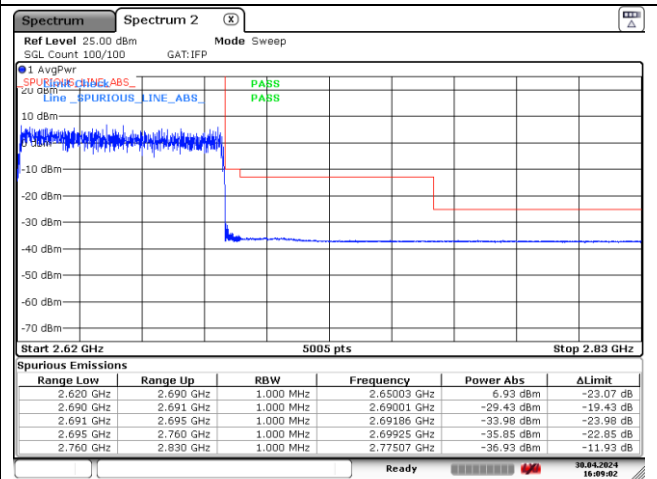

CP-OFDM QPSK - High Channel - 1 RB

CP-OFDM QPSK - High Channel - Full RB

NR band 41 (70 MHz)

CP-OFDM 16QAM - Low Channel - 1 RB

CP-OFDM 16QAM - Low Channel - Full RB

CP-OFDM 16QAM - High Channel - 1 RB

CP-OFDM 16QAM - High Channel - Full RB