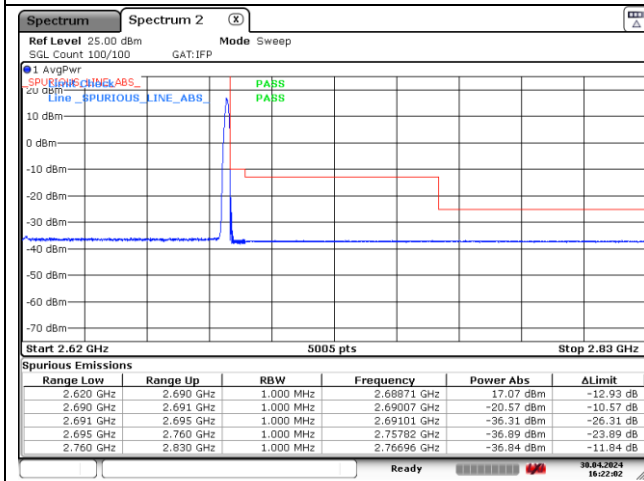

NR band 41 (70 MHz)

DFT-S-OFDM BPSK - Low Channel - 1 RB

DFT-S-OFDM BPSK - Low Channel - Full RB

DFT-S-OFDM BPSK - High Channel - 1 RB

DFT-S-OFDM BPSK - High Channel - Full RB

NR band 41 (70 MHz)

DFT-S-OFDM 16QAM - Low Channel - 1 RB