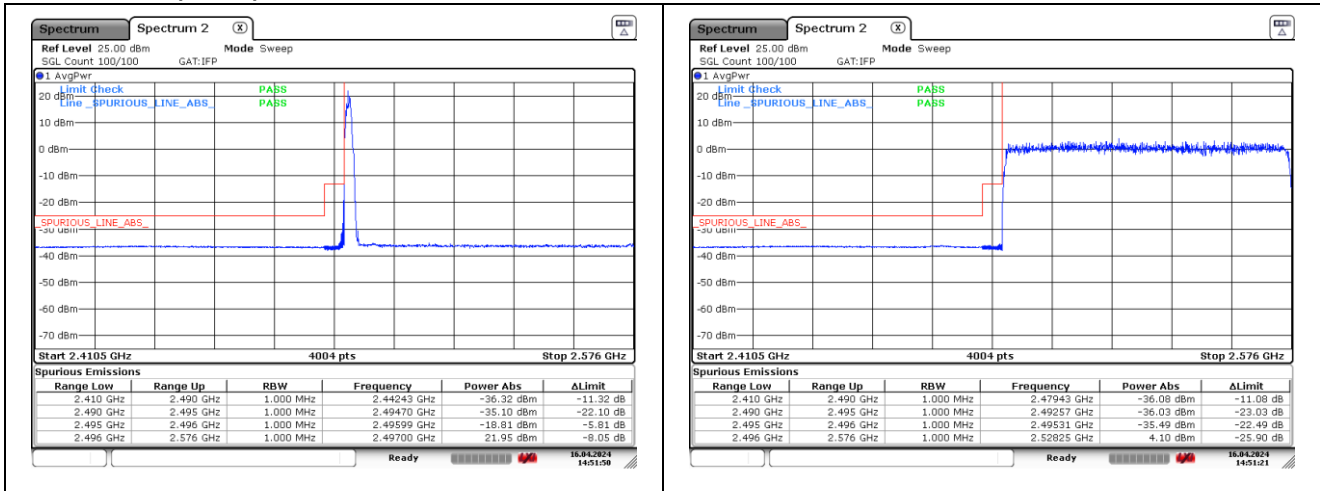

NR band 41 (80 MHz)

CP-OFDM QPSK - Low Channel - 1 RB

CP-OFDM QPSK - Low Channel - Full RB