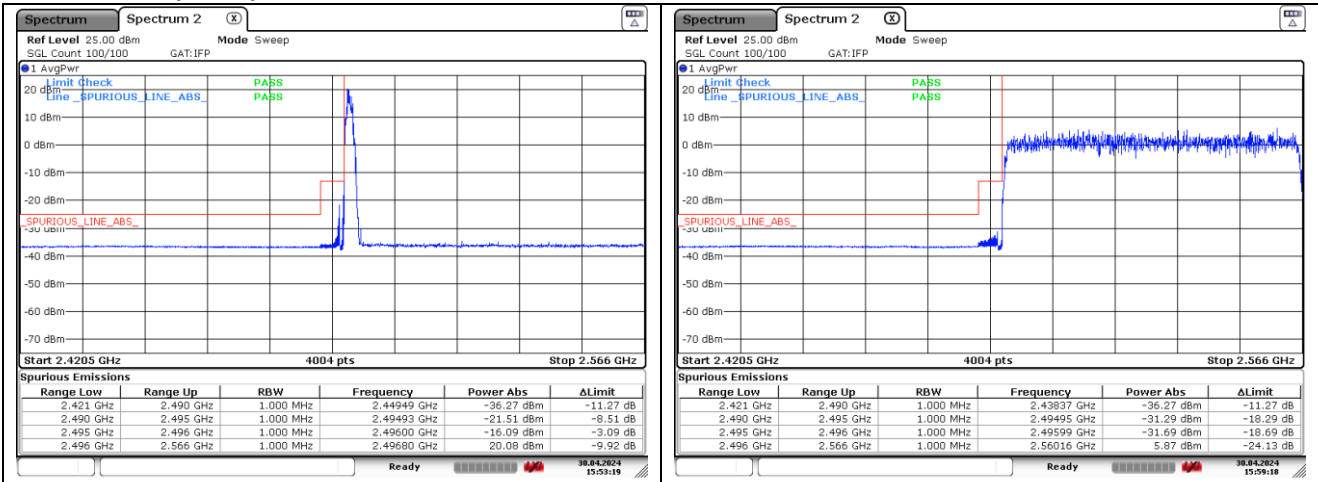

NR band 41 (70 MHz)