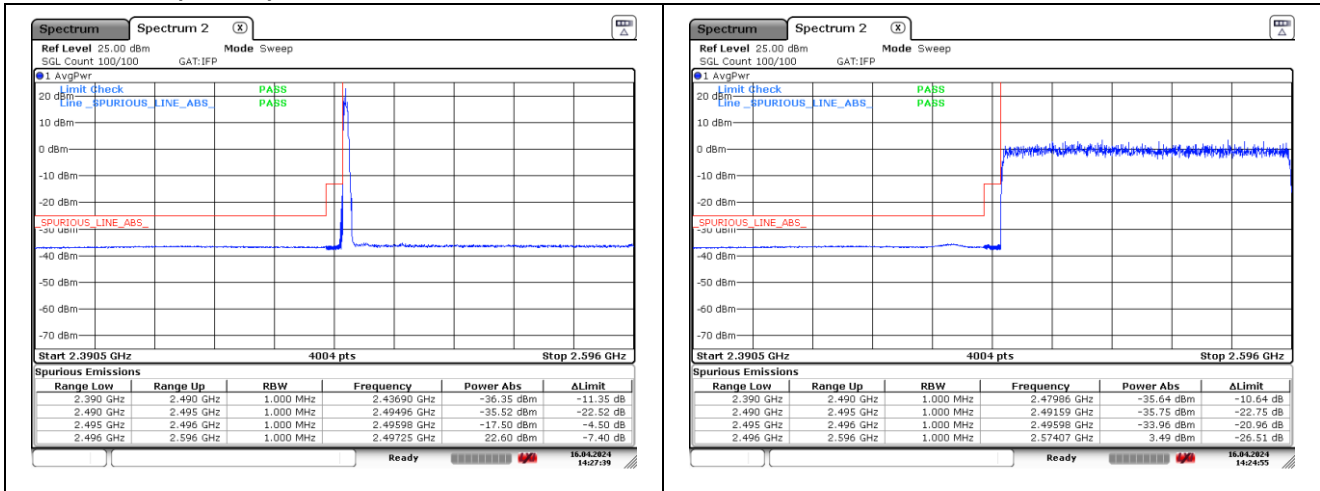

NR band 41 (100 MHz)

CP-OFDM 16QAM - Low Channel - 1 RB

CP-OFDM 16QAM - Low Channel - Full RB