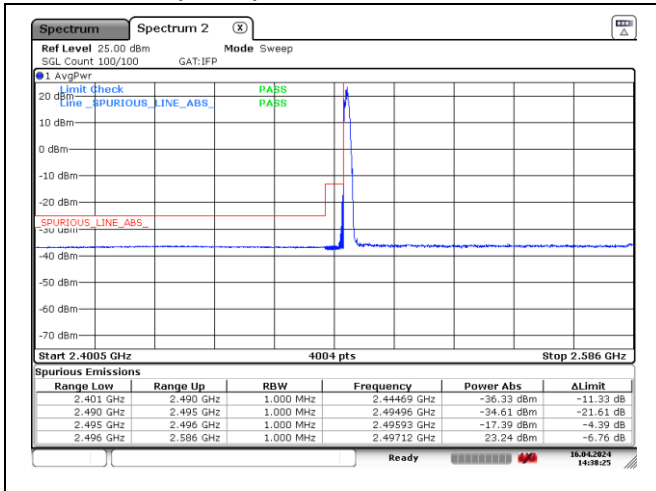

NR band 41 (90 MHz)

DFT-S-OFDM BPSK - Low Channel - 1 RB