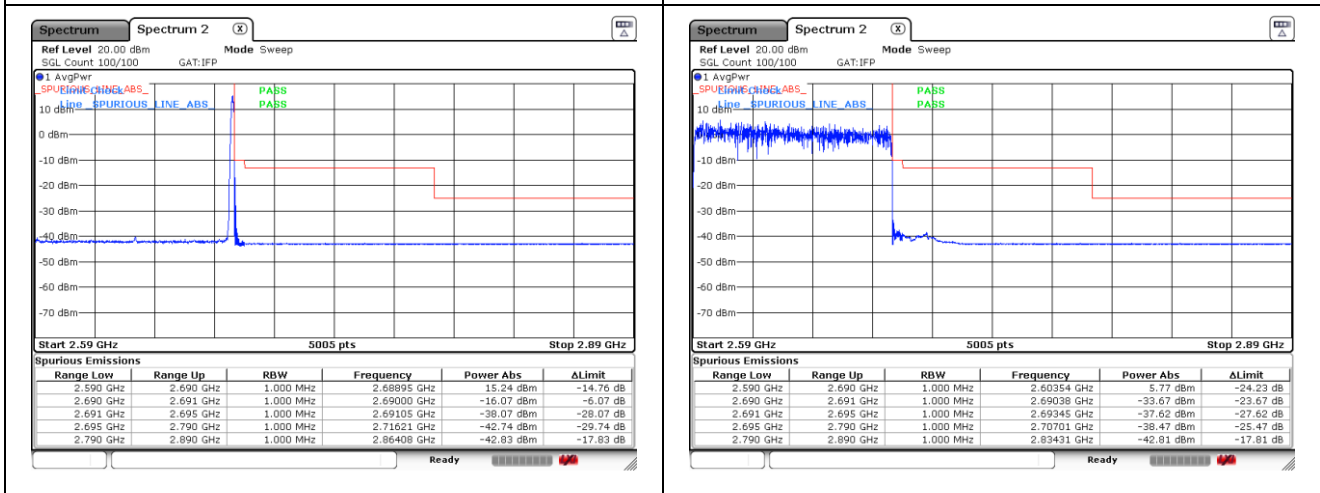

DFT-S-OFDM 16QAM - Low Channel - Full RB

DFT-S-OFDM 16QAM - High Channel - 1 RB

DFT-S-OFDM 16QAM - High Channel - Full RB

NR band 41 (100 MHz)

CP-OFDM QPSK - Low Channel - 1 RB

CP-OFDM QPSK - Low Channel - Full RB