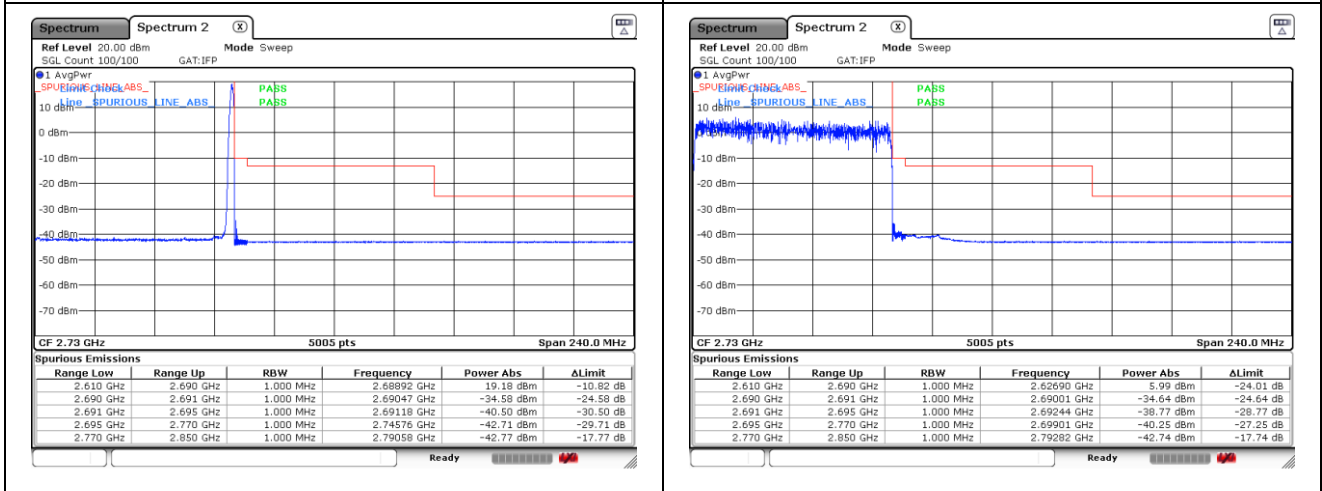

CP-OFDM QPSK - High Channel - 1 RB

CP-OFDM QPSK - High Channel - Full RB

NR band 41 (80 MHz)

CP-OFDM 16QAM - Low Channel - 1 RB

CP-OFDM 16QAM - Low Channel - Full RB

CP-OFDM 16QAM - High Channel - 1 RB

CP-OFDM 16QAM - High Channel - Full RB