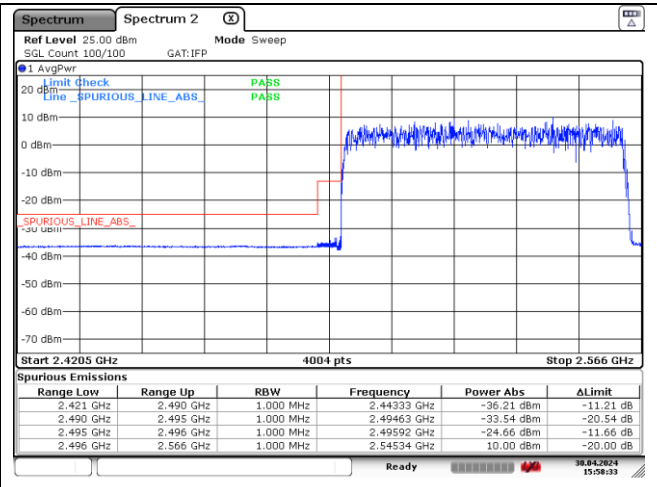

NR band 41 (70 MHz)

DFT-S-OFDM BPSK - Low Channel - 1 RB

DFT-S-OFDM BPSK - Low Channel - Full RB

DFT-S-OFDM BPSK - High Channel - 1 RB

DFT-S-OFDM BPSK - High Channel - Full RB

NR band 41 (70 MHz)

DFT-S-OFDM 16QAM - Low Channel - 1 RB