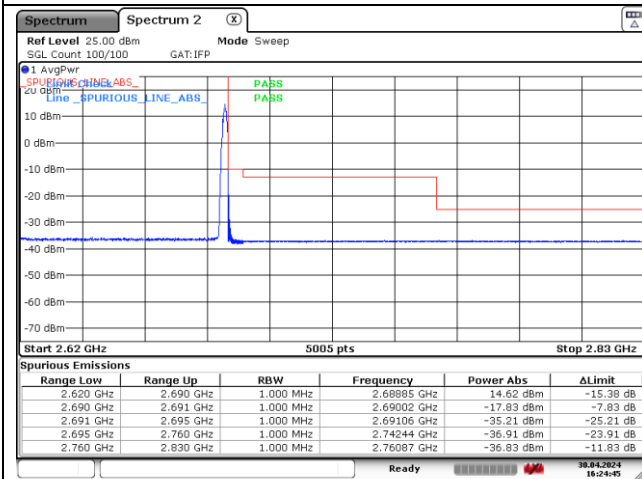

CP-OFDM 16QAM - Low Channel - 1 RB