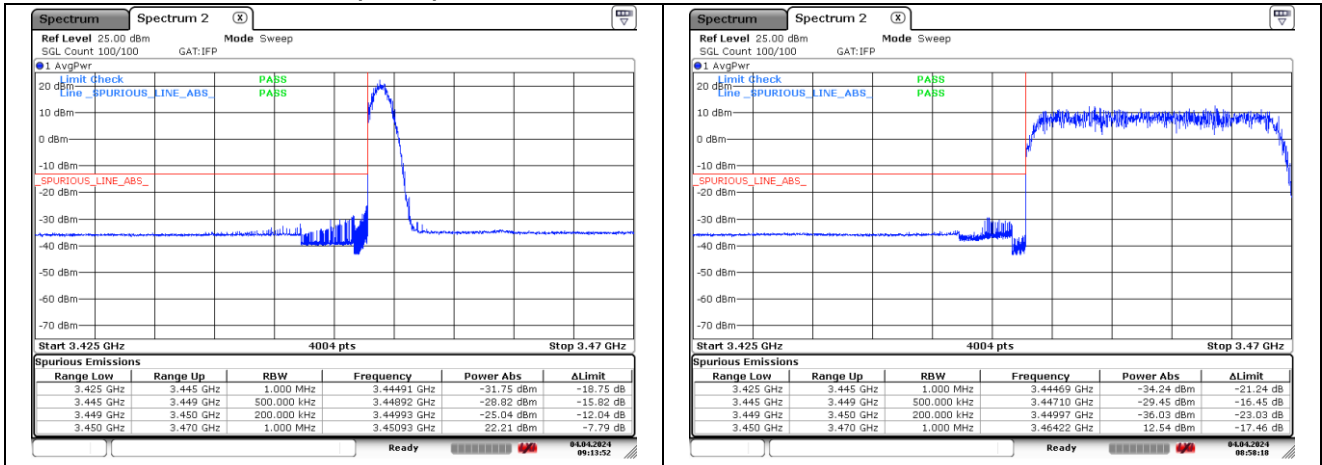

CP-OFDM QPSK - High Channel - 1 RB

CP-OFDM QPSK - High Channel - Full RB

NR band 41 (100 MHz)

CP-OFDM 16QAM - Low Channel - 1 RB

CP-OFDM 16QAM - Low Channel - Full RB

CP-OFDM 16QAM - High Channel - 1 RB

CP-OFDM 16QAM - High Channel - Full RB

NR band 77/78 Low Band (20 MHz)

DFT-S-OFDM BPSK - Low Channel - 1 RB

DFT-S-OFDM BPSK - Low Channel - Full RB

DFT-S-OFDM BPSK - High Channel - 1 RB

DFT-S-OFDM BPSK - High Channel - Full RB

NR band 77/78 Low Band (20 MHz)