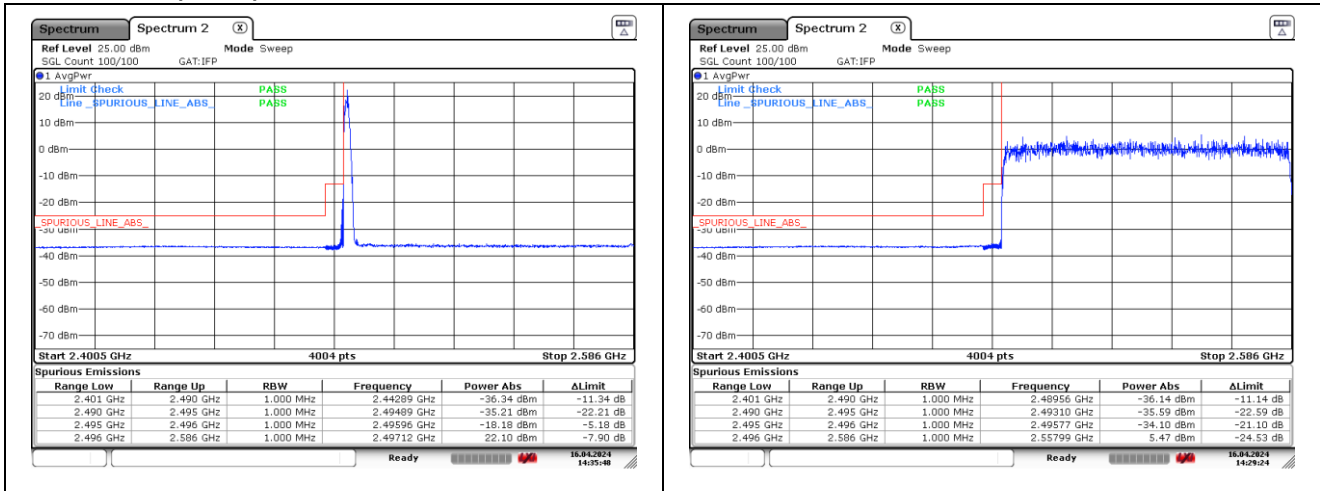

NR band 41 (90 MHz)

CP-OFDM 16QAM - Low Channel - 1 RB

CP-OFDM 16QAM - Low Channel - Full RB