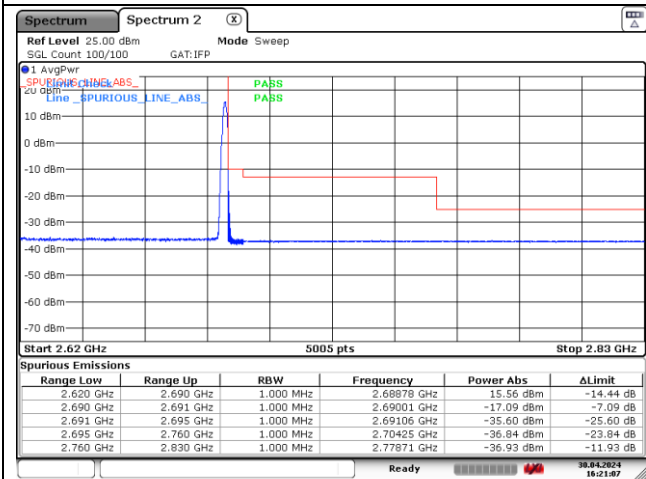

DFT-S-OFDM 16QAM - Low Channel - Full RB

DFT-S-OFDM 16QAM - High Channel - 1 RB

DFT-S-OFDM 16QAM - High Channel - Full RB

NR band 41 (70 MHz)

CP-OFDM QPSK - Low Channel - 1 RB

CP-OFDM QPSK - Low Channel - Full RB