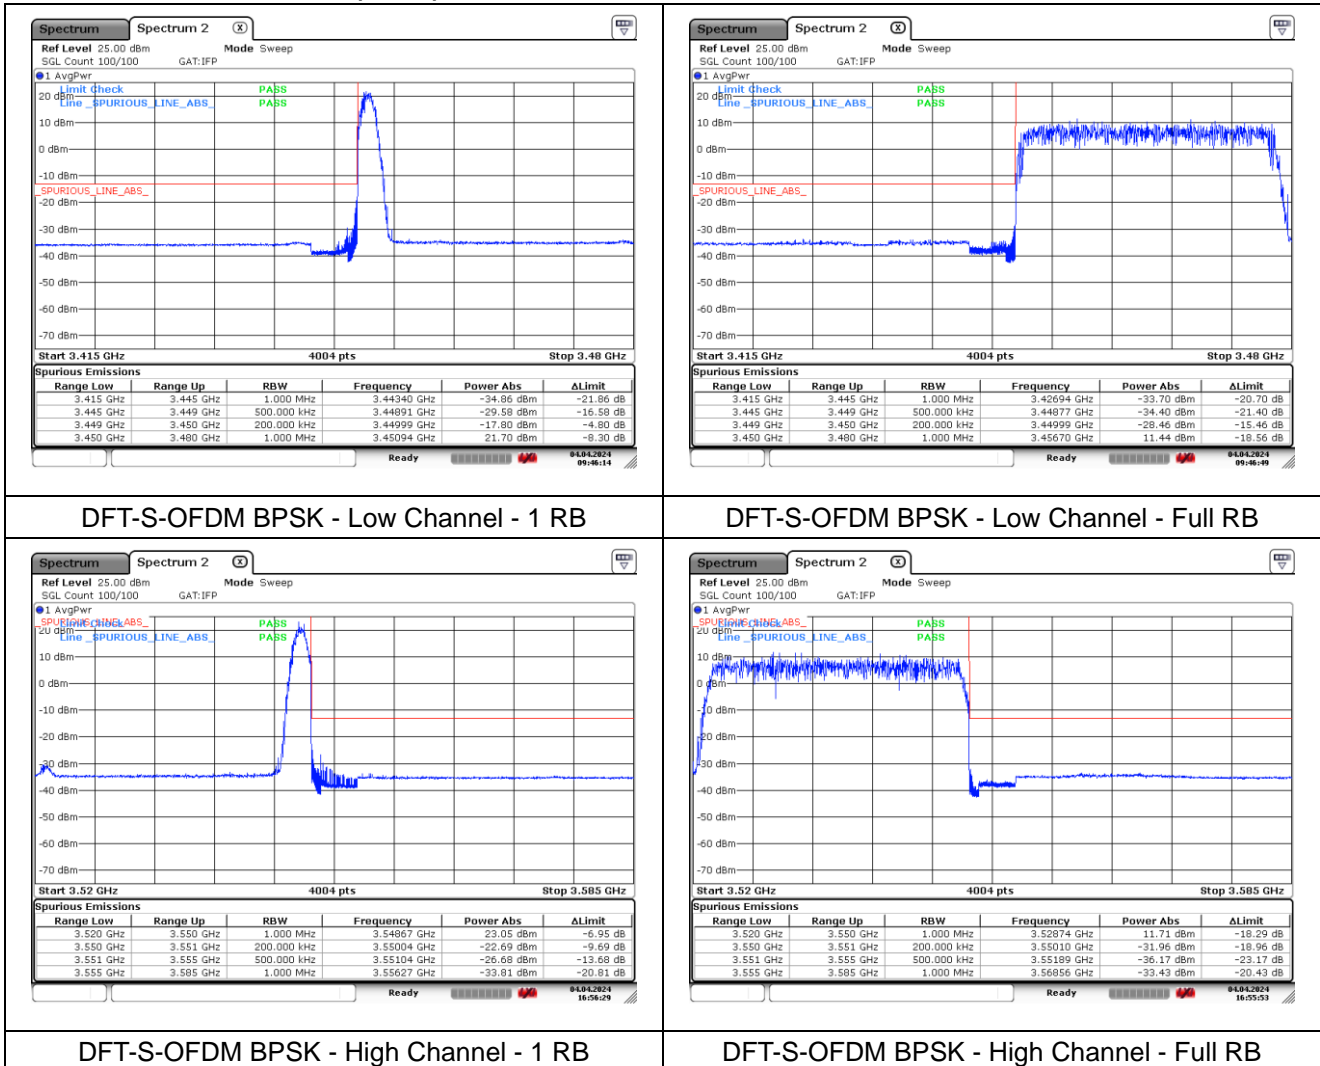

CP-OFDM 16QAM - Low Channel - 1 RB

CP-OFDM 16QAM - Low Channel - Full RB

CP-OFDM 16QAM - High Channel - 1 RB

CP-OFDM 16QAM - High Channel - Full RB

NR band 77/78 Low Band (30 MHz)

NR band 77/78 Low Band (30 MHz)

NR band 77/78 Low Band (30 MHz)

NR band 77/78 Low Band (30 MHz)

NR band 77/78 Low Band (40 MHz)

NR band 77/78 Low Band (40 MHz)

NR band 77/78 Low Band (40 MHz)