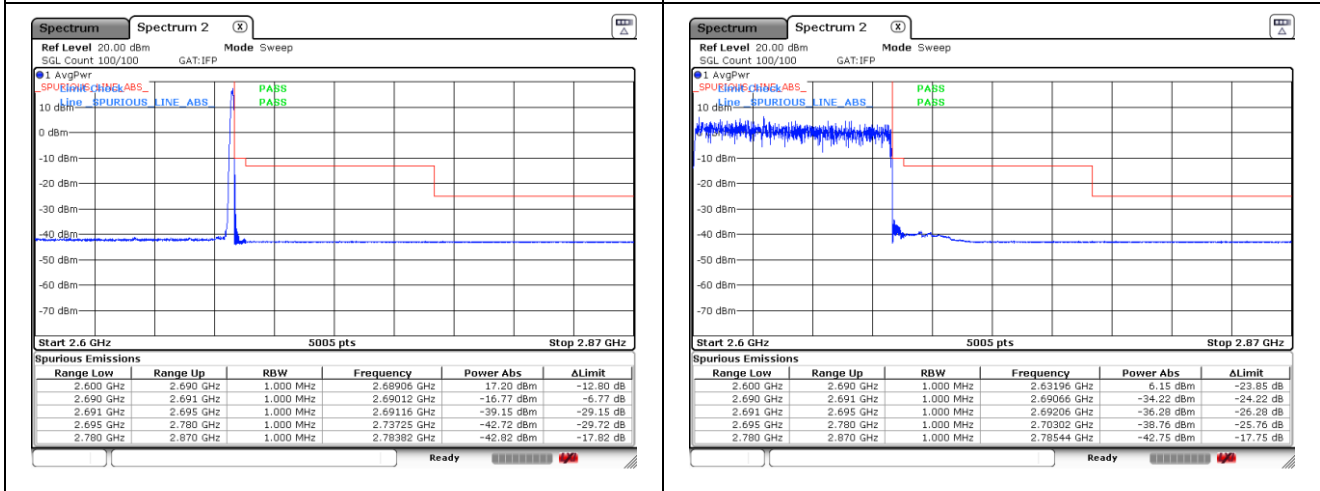

CP-OFDM QPSK - High Channel - 1 RB

CP-OFDM QPSK - High Channel - Full RB

NR band 41 (90 MHz)

CP-OFDM 16QAM - Low Channel - 1 RB

CP-OFDM 16QAM - Low Channel - Full RB

CP-OFDM 16QAM - High Channel - 1 RB

CP-OFDM 16QAM - High Channel - Full RB