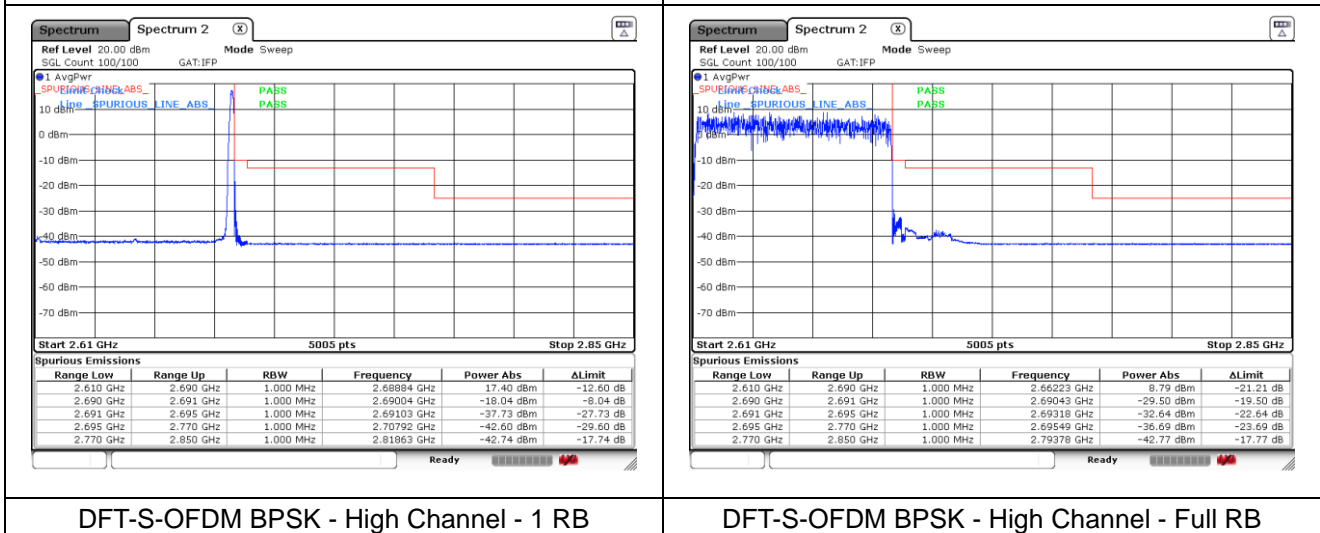

CP-OFDM QPSK - High Channel - 1 RB

CP-OFDM QPSK - High Channel - Full RB

NR band 41 (70 MHz)

CP-OFDM 16QAM - Low Channel - 1 RB

CP-OFDM 16QAM - Low Channel - Full RB

CP-OFDM 16QAM - High Channel - 1 RB

CP-OFDM 16QAM - High Channel - Full RB

NR band 41 (80 MHz)

DFT-S-OFDM BPSK - Low Channel - 1 RB

DFT-S-OFDM BPSK - Low Channel - Full RB

DFT-S-OFDM BPSK - High Channel - 1 RB

DFT-S-OFDM BPSK - High Channel - Full RB

NR band 41 (80 MHz)

DFT-S-OFDM 16QAM - Low Channel - 1 RB