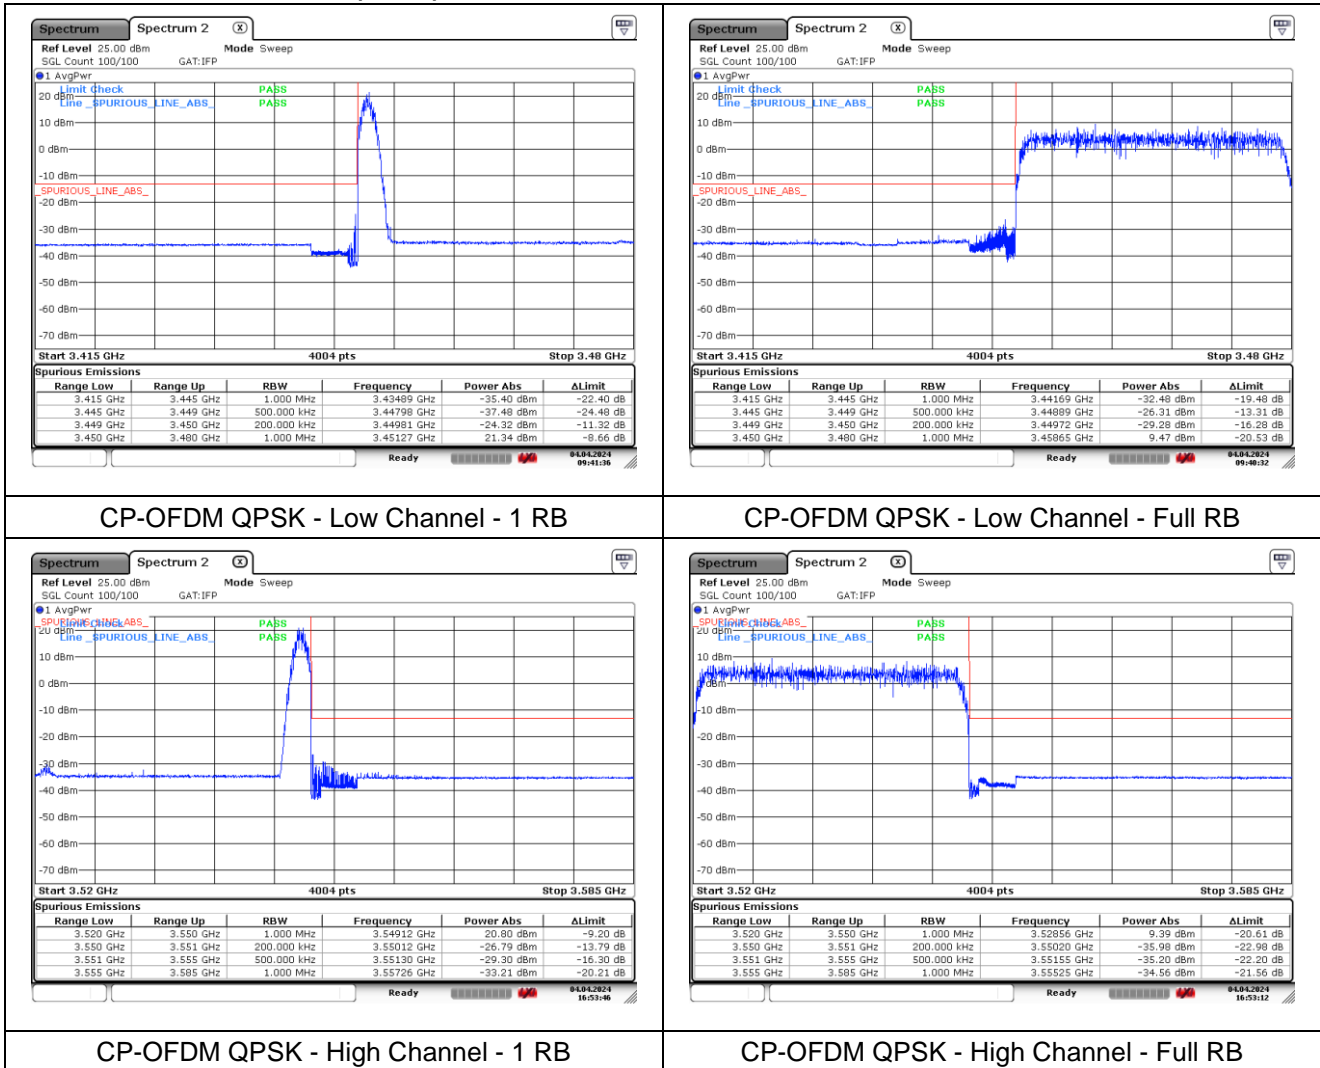

CP-OFDM 16QAM - Low Channel - 1 RB

CP-OFDM 16QAM - Low Channel - Full RB

CP-OFDM 16QAM - High Channel - 1 RB

CP-OFDM 16QAM - High Channel - Full RB

NR band 77/78 Low Band (30 MHz)

NR band 77/78 Low Band (30 MHz)

NR band 77/78 Low Band (30 MHz)

NR band 77/78 Low Band (30 MHz)

NR band 77/78 Low Band (40 MHz)

NR band 77/78 Low Band (40 MHz)

NR band 77/78 Low Band (40 MHz)