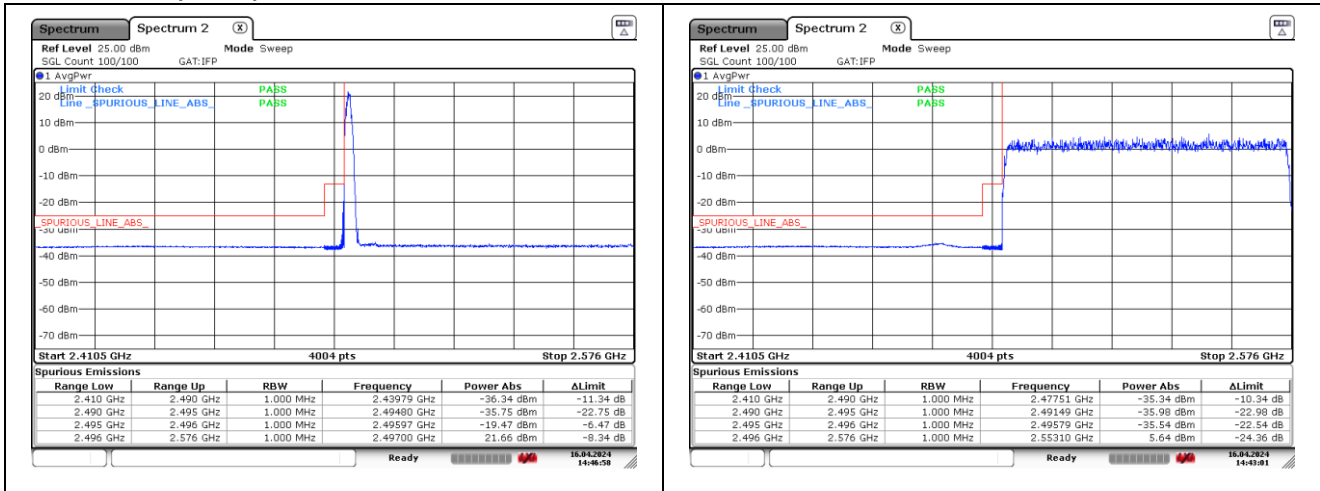

NR band 41 (80 MHz)

DFT-S-OFDM BPSK - Low Channel - 1 RB

DFT-S-OFDM BPSK - Low Channel - Full RB

DFT-S-OFDM BPSK - High Channel - 1 RB

DFT-S-OFDM BPSK - High Channel - Full RB

NR band 41 (80 MHz)

DFT-S-OFDM 16QAM - Low Channel - 1 RB