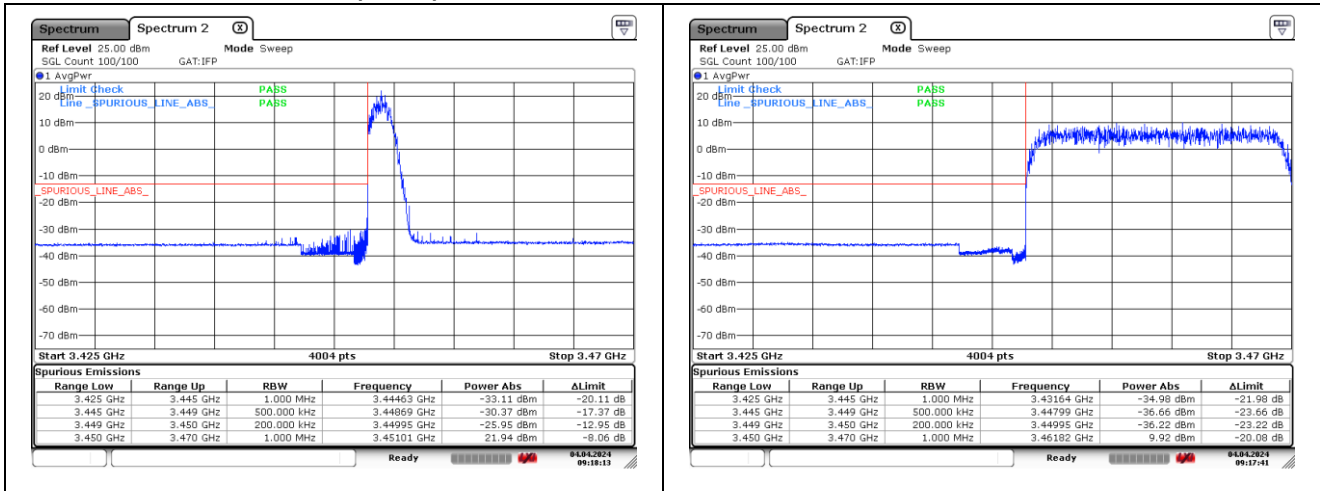

NR band 77/78 Low Band (20 MHz)

CP-OFDM QPSK - Low Channel - 1 RB

CP-OFDM QPSK - Low Channel - Full RB

CP-OFDM QPSK - High Channel - 1 RB

CP-OFDM QPSK - High Channel - Full RB

NR band 77/78 Low Band (20 MHz)