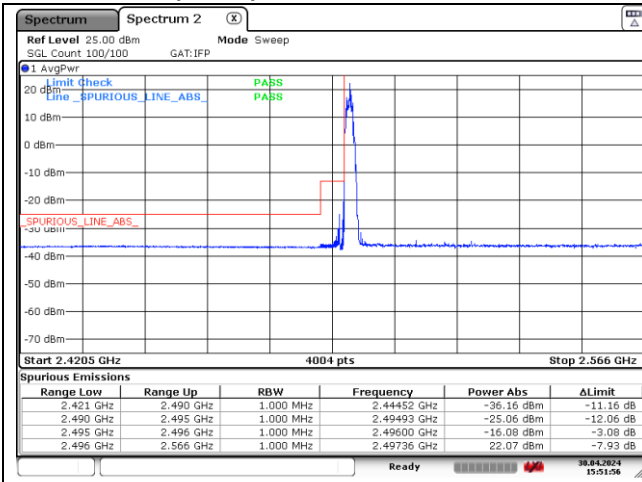

NR band 41 (70 MHz)