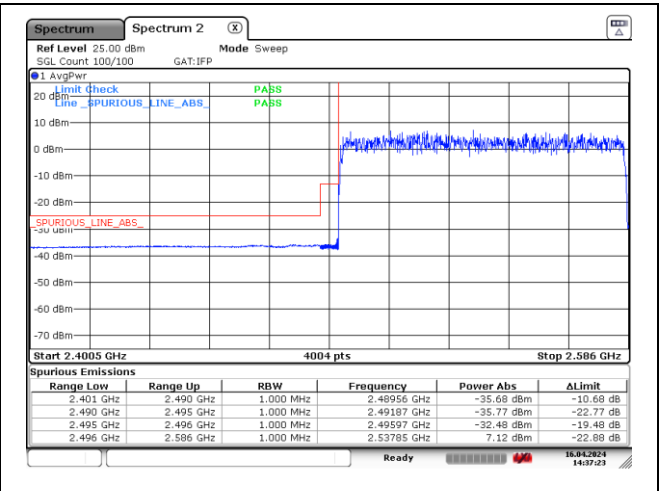

DFT-S-OFDM BPSK - Low Channel - Full RB