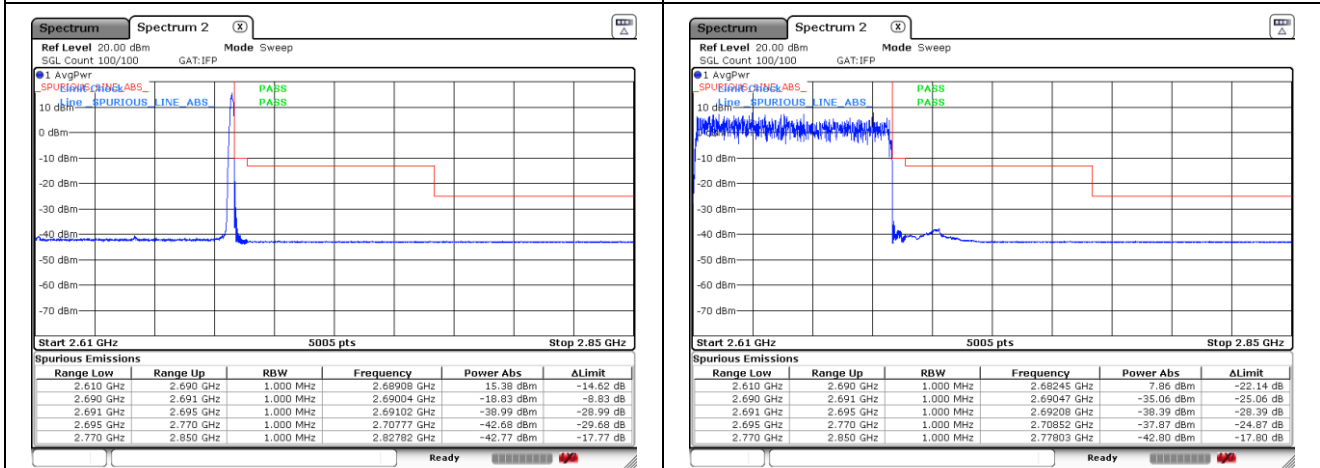

DFT-S-OFDM 16QAM - High Channel - 1 RB

DFT-S-OFDM 16QAM - High Channel - Full RB