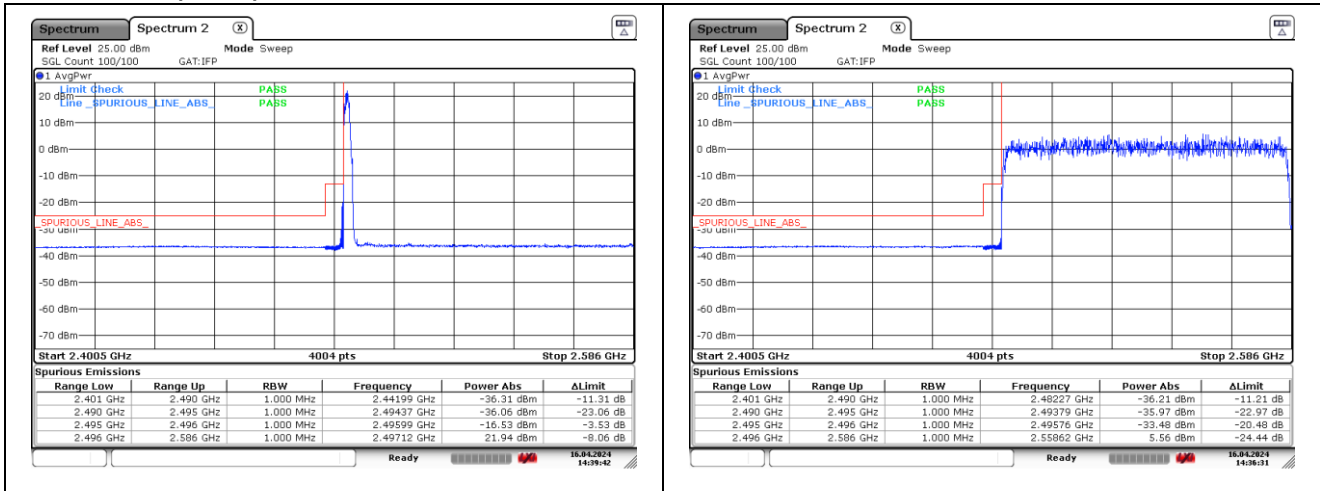

NR band 41 (90 MHz)

DFT-S-OFDM BPSK - Low Channel - 1 RB

DFT-S-OFDM BPSK - Low Channel - Full RB

DFT-S-OFDM BPSK - High Channel - 1 RB

DFT-S-OFDM BPSK - High Channel - Full RB

NR band 41 (90 MHz)

DFT-S-OFDM 16QAM - Low Channel - 1 RB