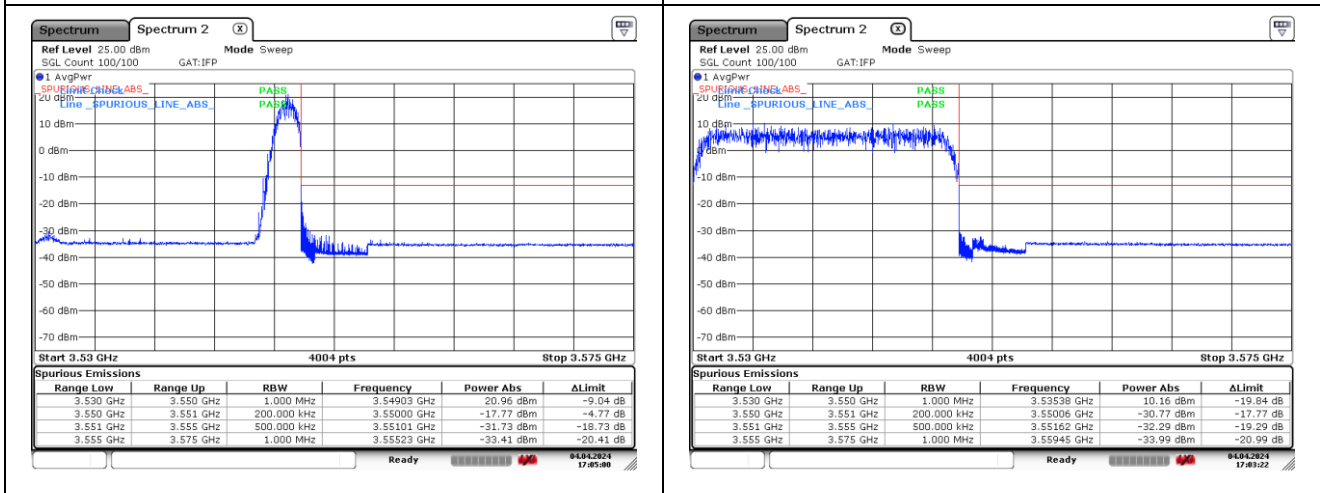

CP-OFDM QPSK - High Channel - 1 RB

CP-OFDM QPSK - High Channel - Full RB