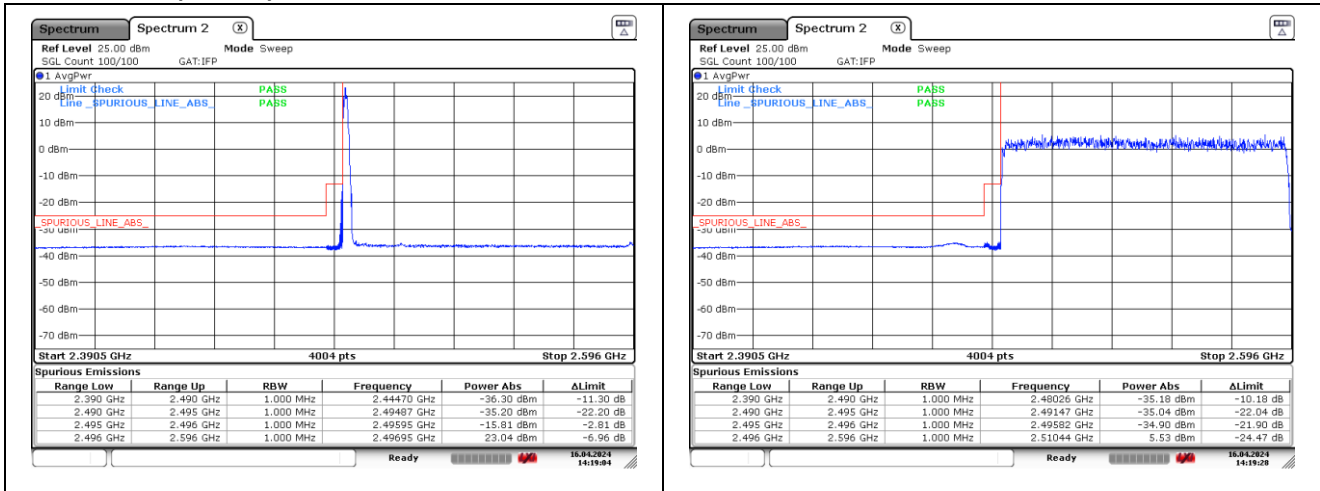

NR band 41 (100 MHz)

DFT-S-OFDM BPSK - Low Channel - 1 RB

DFT-S-OFDM BPSK - Low Channel - Full RB