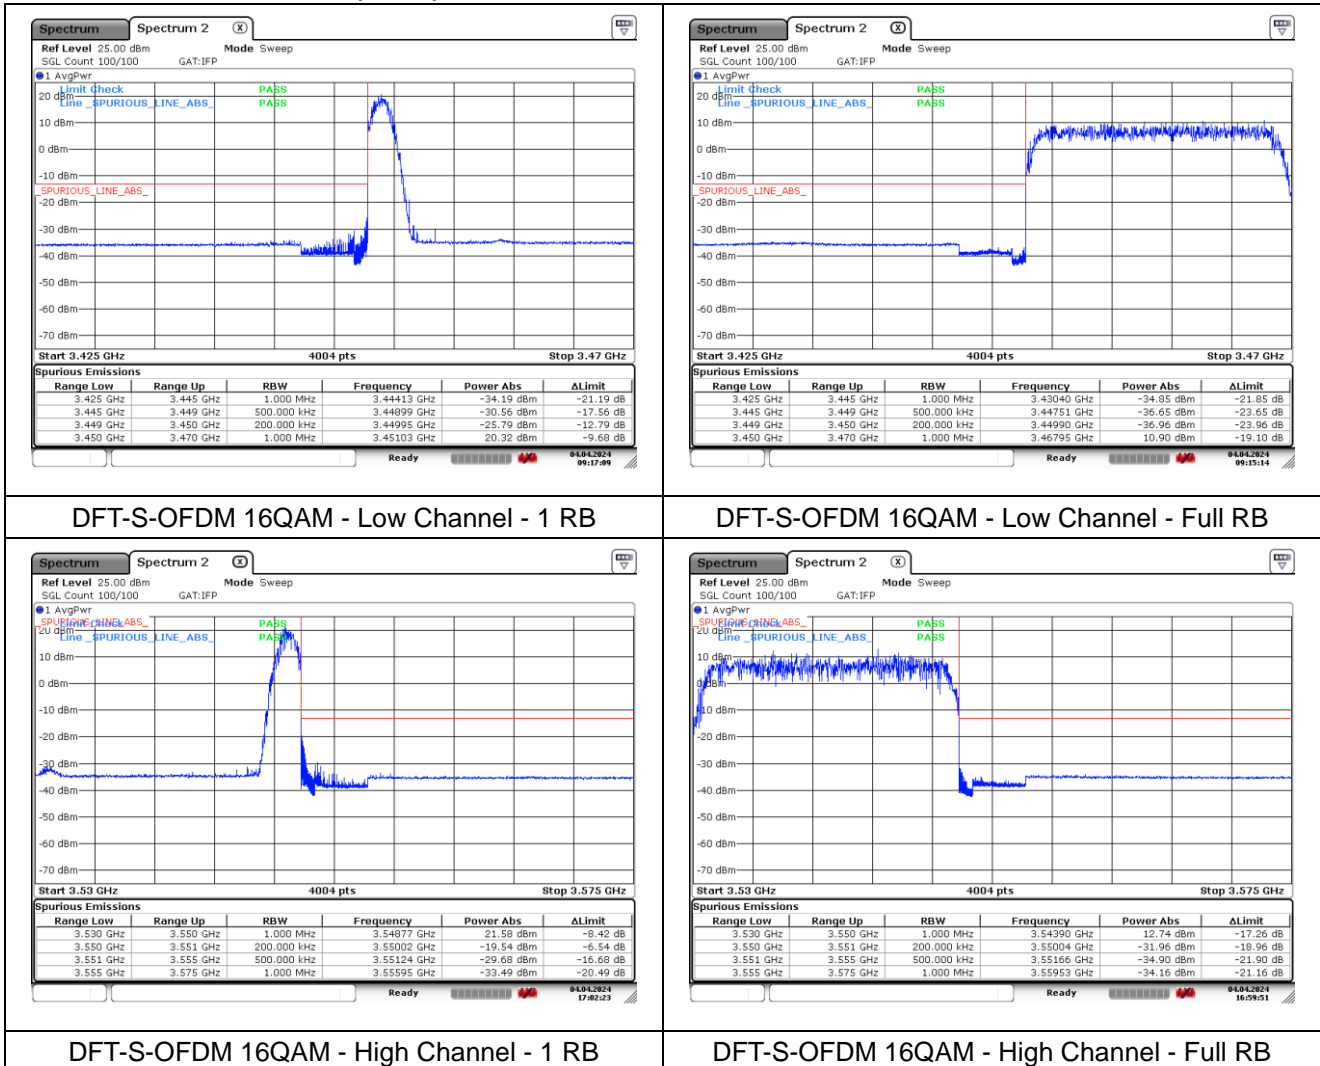

NR band 77/78 Low Band (20 MHz)

DFT-S-OFDM BPSK - Low Channel - 1 RB

DFT-S-OFDM BPSK - Low Channel - Full RB

DFT-S-OFDM BPSK - High Channel - 1 RB

DFT-S-OFDM BPSK - High Channel - Full RB

NR band 77/78 Low Band (20 MHz)