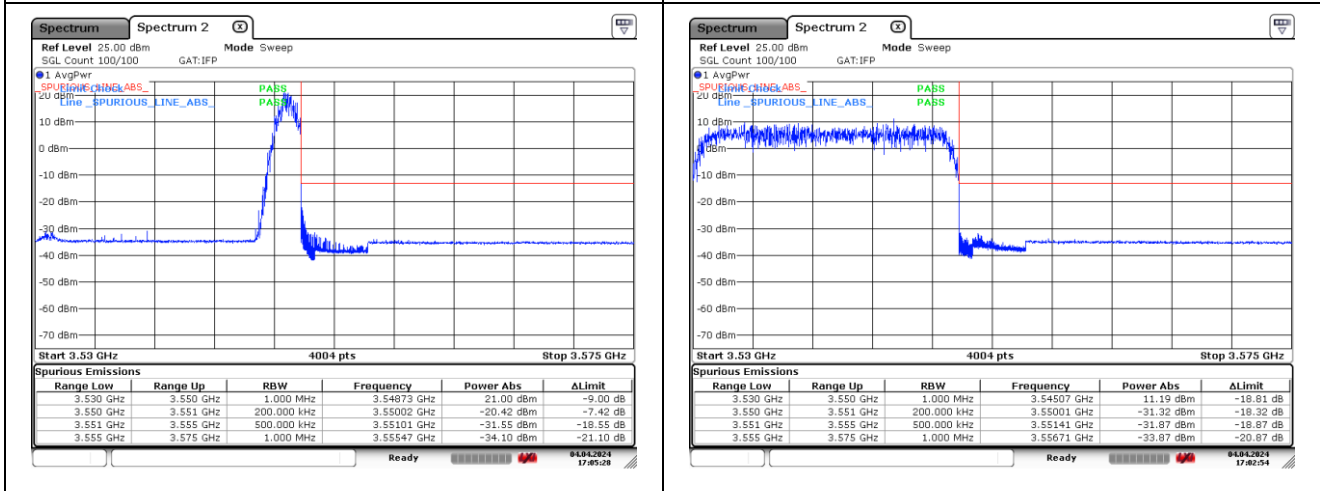

CP-OFDM 16QAM - High Channel - 1 RB

CP-OFDM 16QAM - High Channel - Full RB