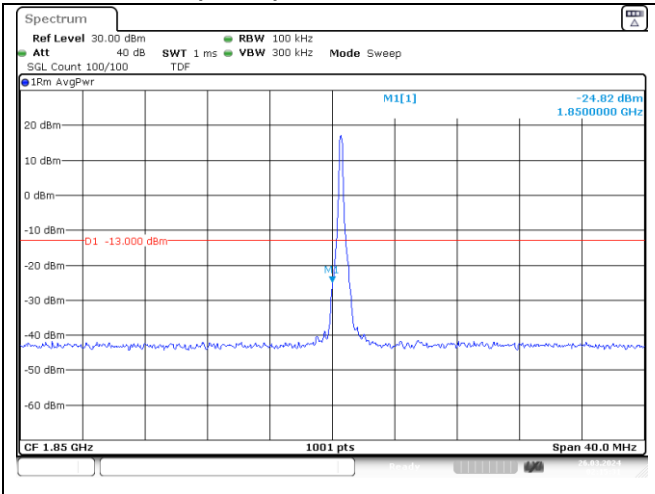

NR band 25/2 (20 MHz)

CP-OFDM 16QAM - Low Channel - 1 RB