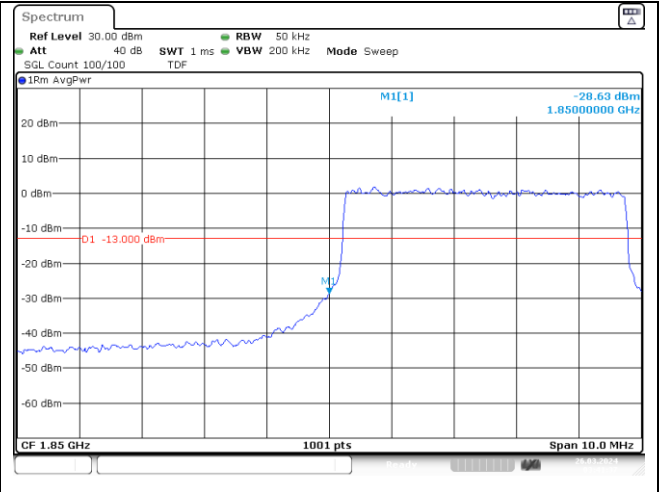

NR band 2 (5 MHz)

CP-OFDM QPSK - High Channel - 1 RB

CP-OFDM QPSK - High Channel - Full RB

NR band 25 (5 MHz)

CP-OFDM QPSK - High Channel - 1 RB

CP-OFDM QPSK - High Channel - Full RB

NR band 25/2 (5 MHz)

CP-OFDM 16QAM - Low Channel - 1 RB