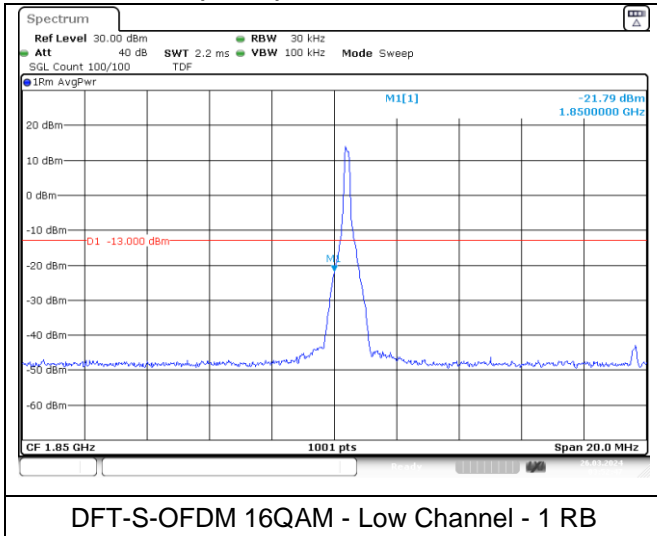

NR band 25/2 (10 MHz)