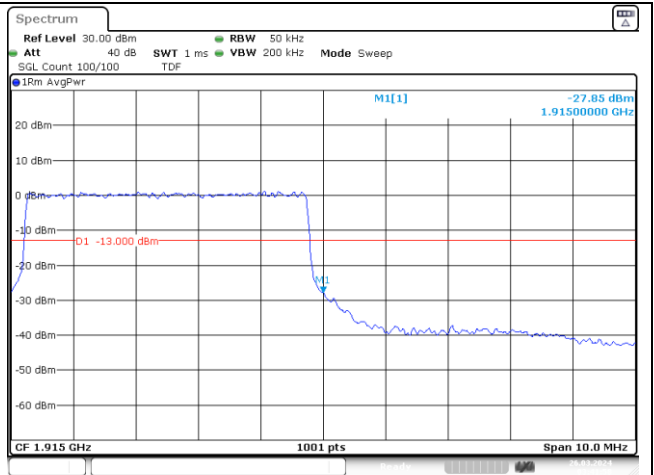

NR band 2 (5 MHz)

CP-OFDM QPSK - High Channel - 1 RB

CP-OFDM QPSK - High Channel - Full RB

NR band 25 (5 MHz)

CP-OFDM QPSK - High Channel - 1 RB

CP-OFDM QPSK - High Channel - Full RB

NR band 25/2 (5 MHz)

CP-OFDM 16QAM - Low Channel - 1 RB