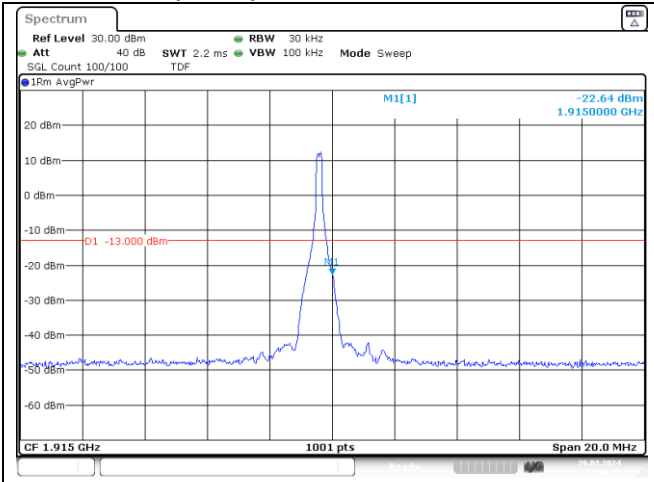

NR band 2 (10 MHz)

CP-OFDM QPSK - High Channel - 1 RB

CP-OFDM QPSK - High Channel - Full RB

NR band 25 (10 MHz)

CP-OFDM QPSK - High Channel - 1 RB

CP-OFDM QPSK - High Channel - Full RB

NR band 25/2 (10 MHz)