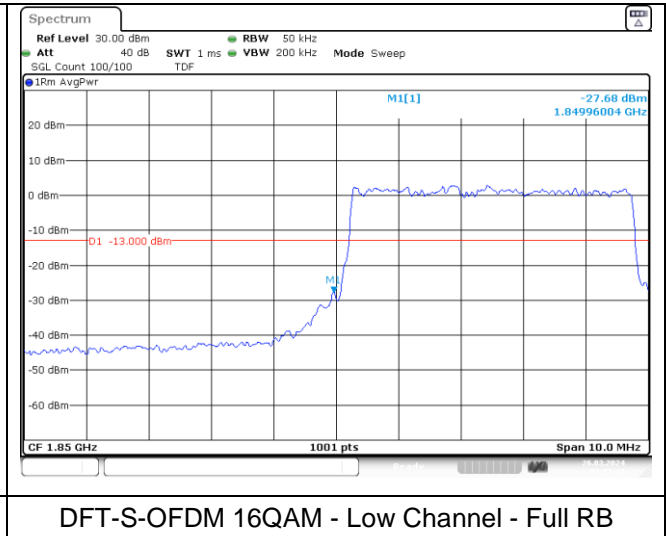

NR band 25/2 (5 MHz)