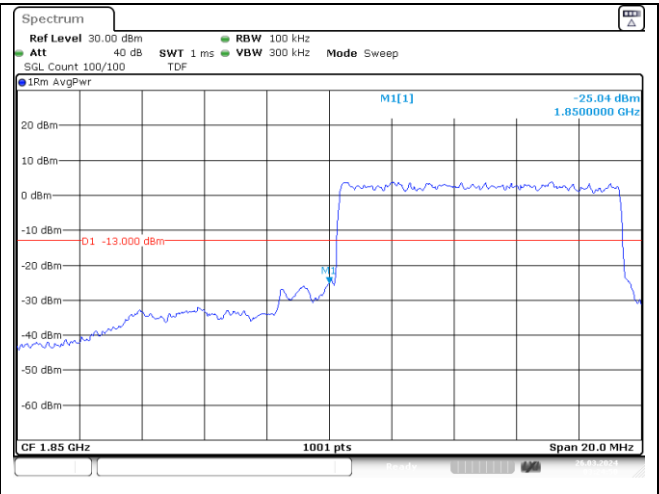

CP-OFDM 16QAM - Low Channel - Full RB

NR band 2 (5 MHz)

CP-OFDM 16QAM - High Channel - 1 RB

CP-OFDM 16QAM - High Channel - Full RB

NR band 25 (5 MHz)

CP-OFDM 16QAM - High Channel - 1 RB

CP-OFDM 16QAM - High Channel - Full RB

NR band 25/2 (10 MHz)

DFT-S-OFDM BPSK - Low Channel - 1 RB

DFT-S-OFDM BPSK - Low Channel - Full RB

NR band 2 (10 MHz)

DFT-S-OFDM BPSK - High Channel - 1 RB

DFT-S-OFDM BPSK - High Channel - Full RB

NR band 25 (10 MHz)