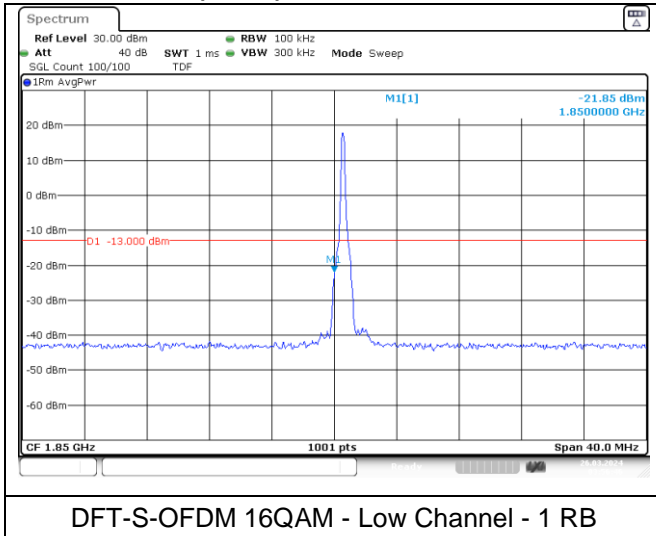

DFT-S-OFDM BPSK - High Channel - Full RB

NR band 25 (20 MHz)

DFT-S-OFDM BPSK - High Channel - 1 RB

DFT-S-OFDM BPSK - High Channel - Full RB

NR band 25/2 (20 MHz)

NR band 2 (20 MHz)

NR band 25 (20 MHz)

NR band 25/2 (20 MHz)