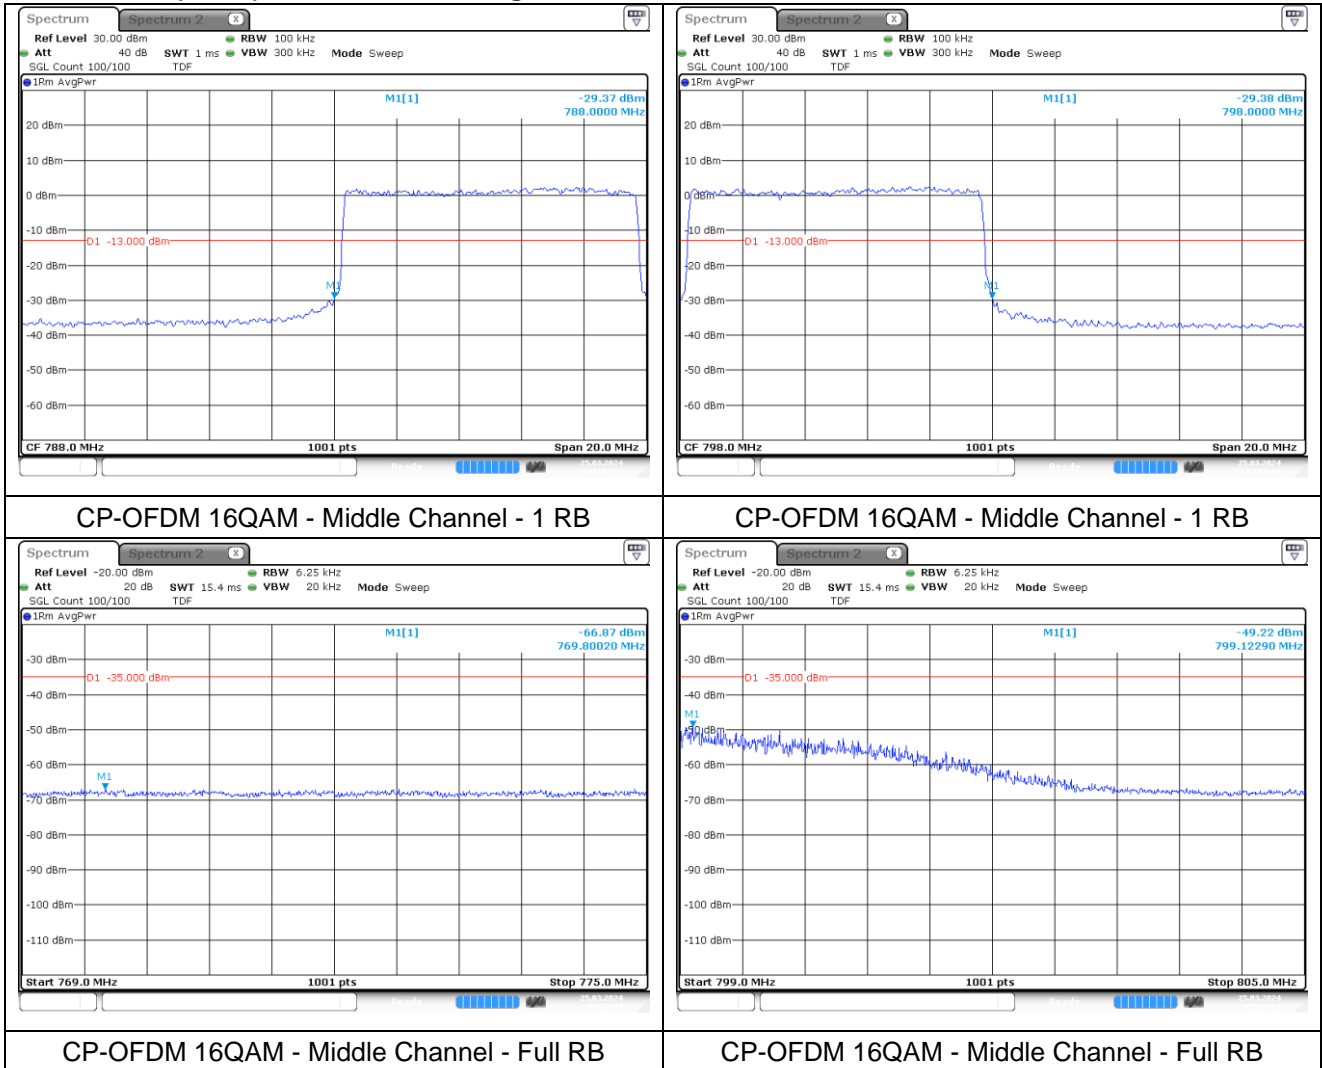

CP-OFDM 16QAM - Middle Channel - 1 RB

CP-OFDM 16QAM - Middle Channel - 1 RB

CP-OFDM 16QAM - Middle Channel - Full RB

CP-OFDM 16QAM - Middle Channel - Full RB

NR band 14 (10 MHz) Extended Band edge

NR band 25/2 (5 MHz)