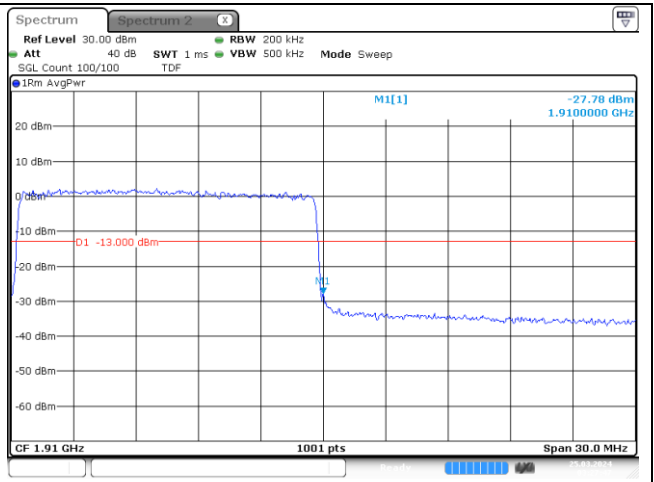

CP-OFDM QPSK - High Channel - Full RB