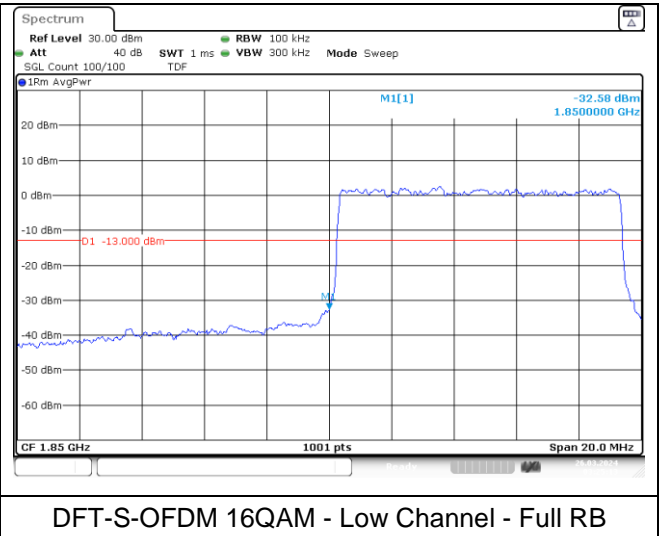

NR band 25/2 (10 MHz)