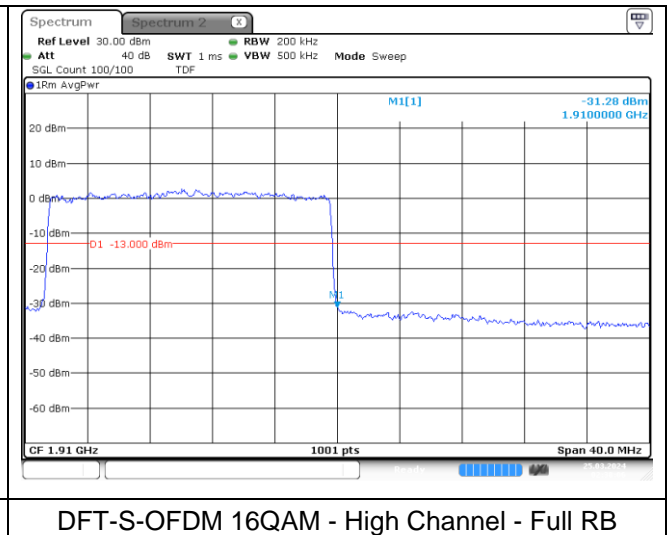

DFT-S-OFDM BPSK - High Channel - Full RB

NR band 25 (20 MHz)

DFT-S-OFDM BPSK - High Channel - 1 RB

DFT-S-OFDM BPSK - High Channel - Full RB

NR band 25/2 (20 MHz)

NR band 2 (20 MHz)

NR band 25 (20 MHz)

NR band 25/2 (20 MHz)