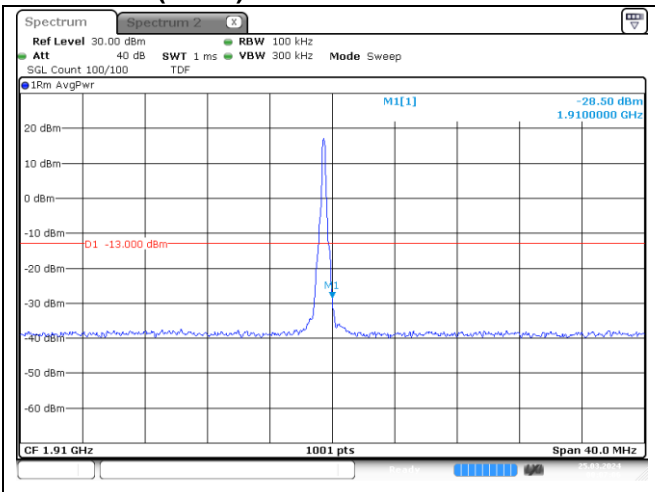

NR band 2 (20 MHz)

NR band 25 (20 MHz)

NR band 25/2 (20 MHz)

CP-OFDM 16QAM - Low Channel - 1 RB

CP-OFDM 16QAM - Low Channel - Full RB

NR band 2 (20 MHz)

CP-OFDM 16QAM - High Channel - 1 RB

CP-OFDM 16QAM - High Channel - Full RB