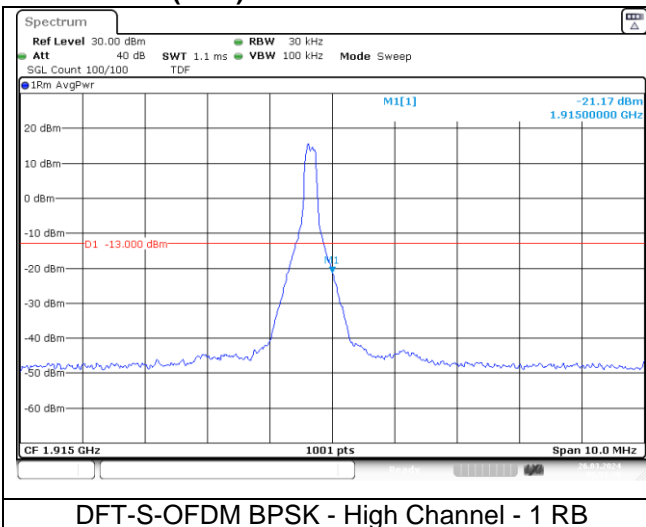

NR band 25 (5 MHz)