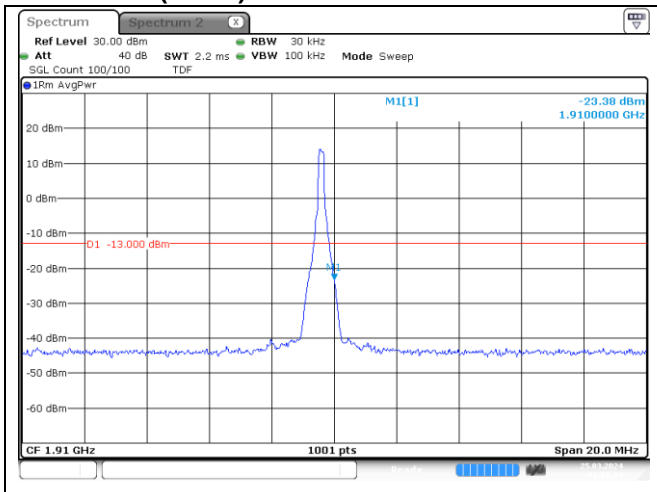

NR band 25/2 (10 MHz)

DFT-S-OFDM BPSK - Low Channel - 1 RB

DFT-S-OFDM BPSK - Low Channel - Full RB

NR band 2 (10 MHz)

DFT-S-OFDM BPSK - High Channel - 1 RB

DFT-S-OFDM BPSK - High Channel - Full RB

NR band 25 (10 MHz)