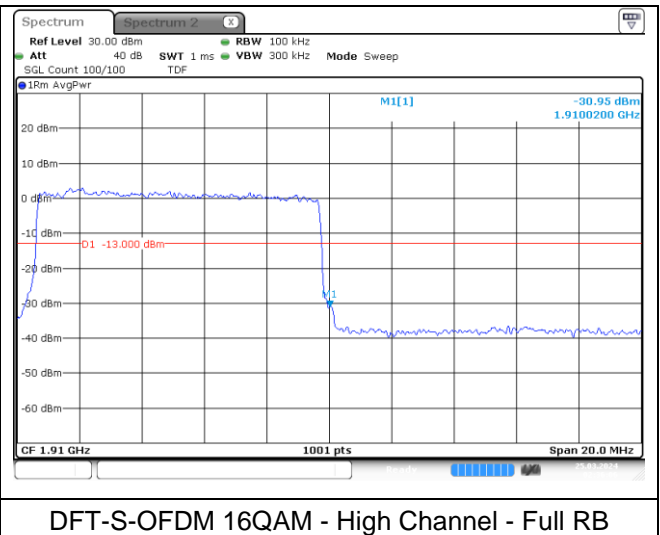

DFT-S-OFDM BPSK - High Channel - 1 RB

DFT-S-OFDM BPSK - High Channel - Full RB

NR band 25/2 (10 MHz)

NR band 2 (10 MHz)

NR band 25 (10 MHz)

NR band 25/2 (10 MHz)

CP-OFDM QPSK - Low Channel - 1 RB

CP-OFDM QPSK - Low Channel - Full RB