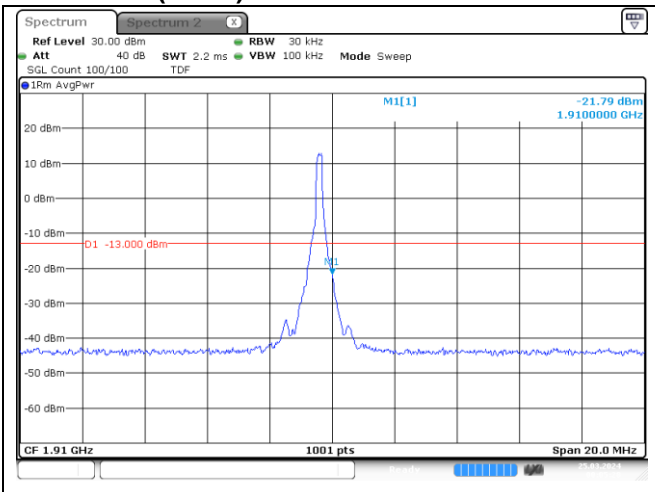

NR band 2 (10 MHz)

CP-OFDM 16QAM - High Channel - 1 RB