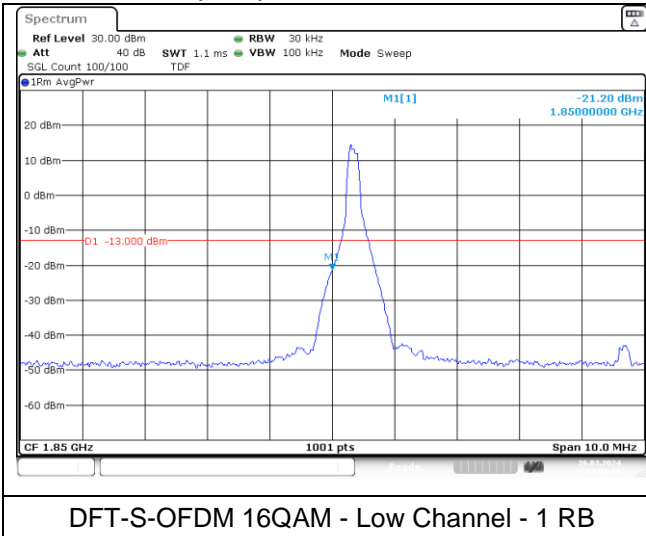

NR band 25/2 (5 MHz)