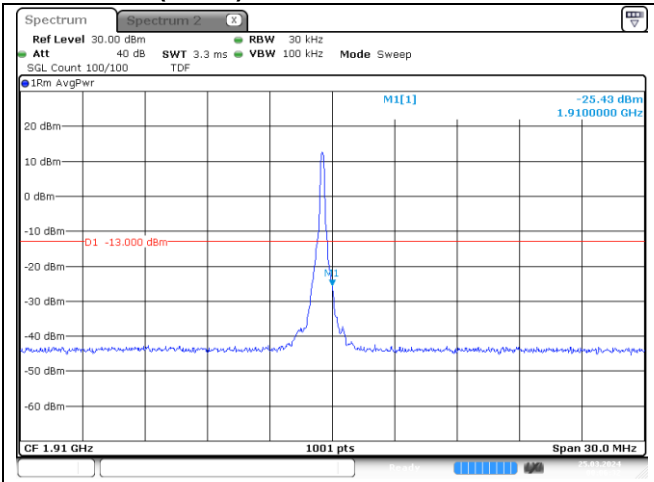

NR band 25/2 (15 MHz)

CP-OFDM 16QAM - Low Channel - 1 RB

CP-OFDM 16QAM - Low Channel - Full RB

NR band 2 (15 MHz)

CP-OFDM 16QAM - High Channel - 1 RB

CP-OFDM 16QAM - High Channel - Full RB

NR band 25 (15 MHz)