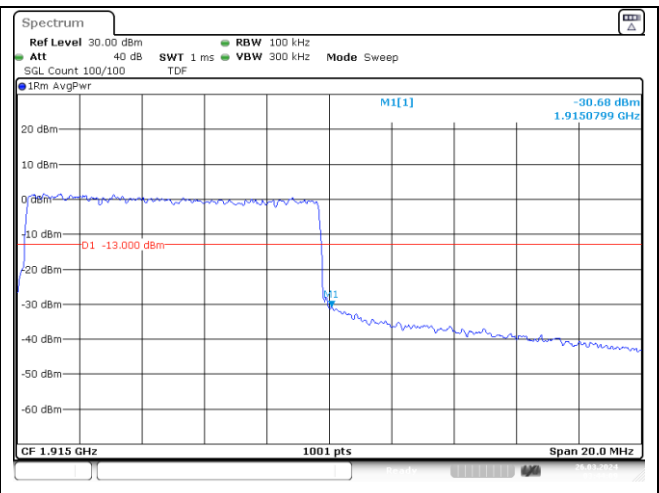

CP-OFDM 16QAM - Low Channel - 1 RB

CP-OFDM 16QAM - Low Channel - Full RB

NR band 2 (10 MHz)

CP-OFDM 16QAM - High Channel - 1 RB

CP-OFDM 16QAM - High Channel - Full RB

NR band 25 (10 MHz)

CP-OFDM 16QAM - High Channel - 1 RB