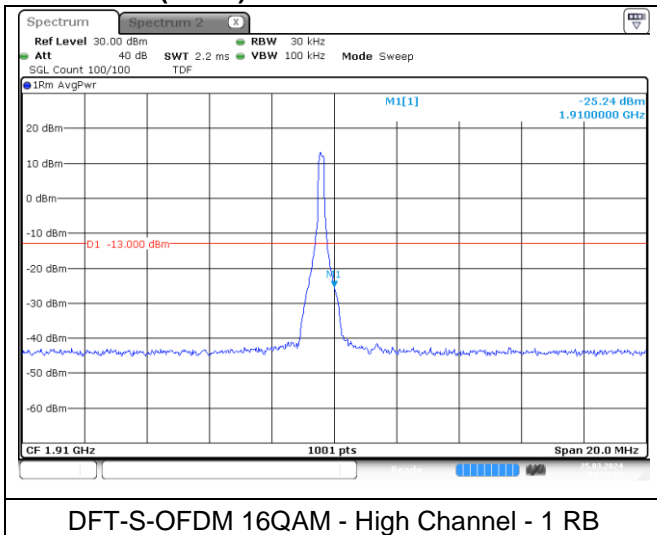

DFT-S-OFDM BPSK - High Channel - 1 RB

DFT-S-OFDM BPSK - High Channel - Full RB

NR band 25/2 (10 MHz)

NR band 2 (10 MHz)

NR band 25 (10 MHz)

NR band 25/2 (10 MHz)

CP-OFDM QPSK - Low Channel - 1 RB

CP-OFDM QPSK - Low Channel - Full RB