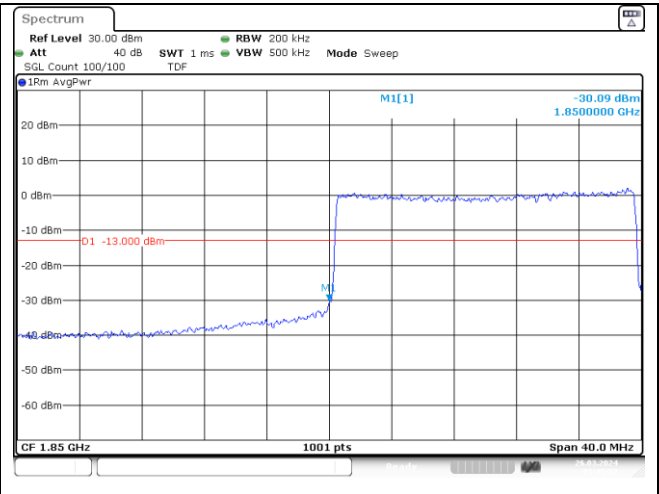

NR band 2 (20 MHz)

NR band 25 (20 MHz)

NR band 25/2 (20 MHz)

CP-OFDM 16QAM - Low Channel - 1 RB

CP-OFDM 16QAM - Low Channel - Full RB

NR band 2 (20 MHz)

CP-OFDM 16QAM - High Channel - 1 RB

CP-OFDM 16QAM - High Channel - Full RB