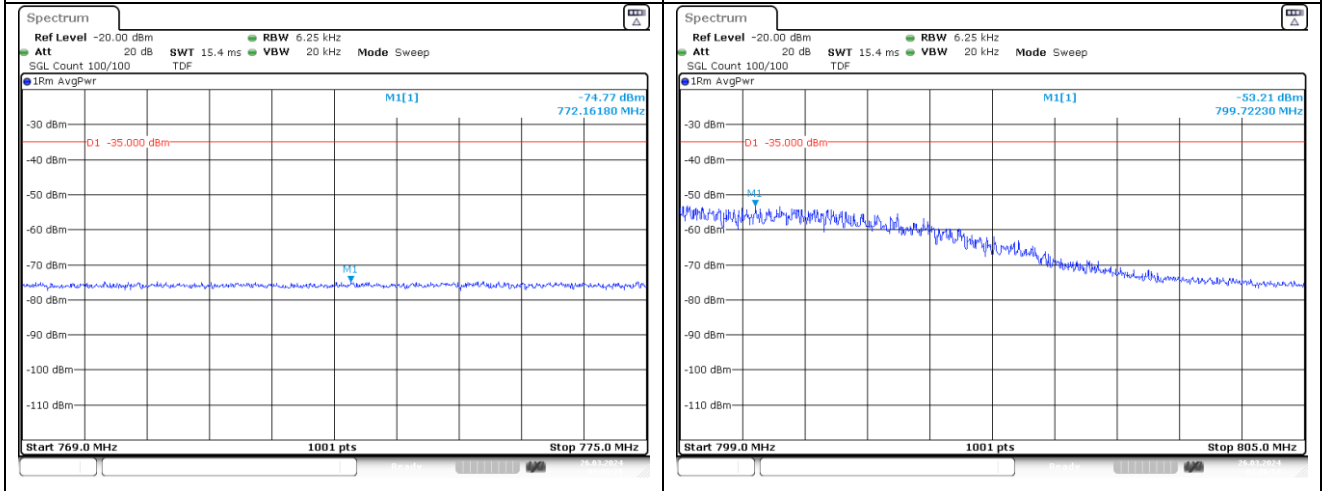

DFT-S-OFDM 16QAM - Middle Channel - 1 RB

DFT-S-OFDM 16QAM - Middle Channel - 1 RB

DFT-S-OFDM 16QAM - Middle Channel - Full RB

DFT-S-OFDM 16QAM - Middle Channel - Full RB