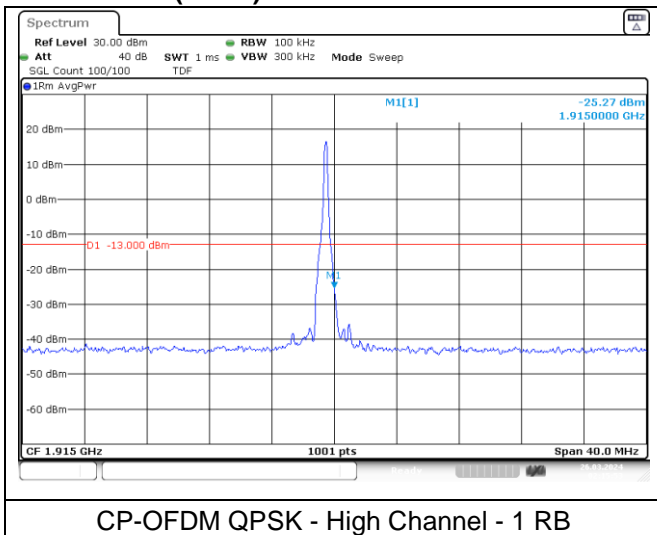

NR band 25 (20 MHz)