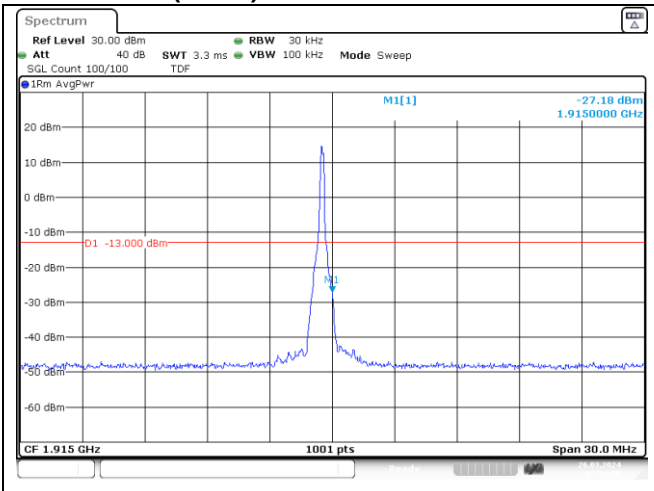

NR band 25 (15 MHz)

DFT-S-OFDM BPSK - High Channel - 1 RB