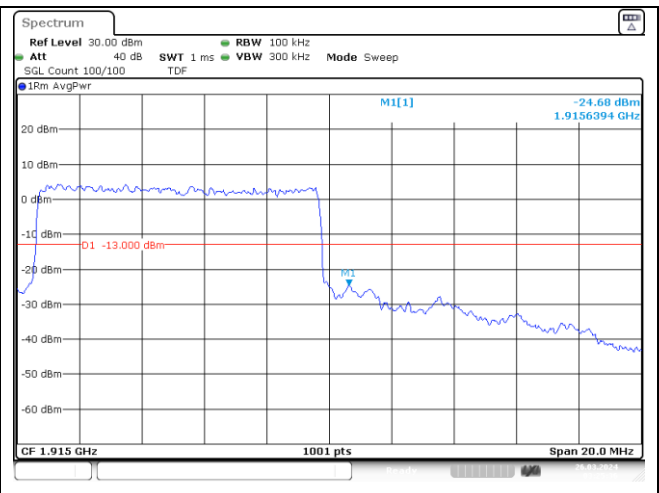

DFT-S-OFDM BPSK - High Channel - Full RB