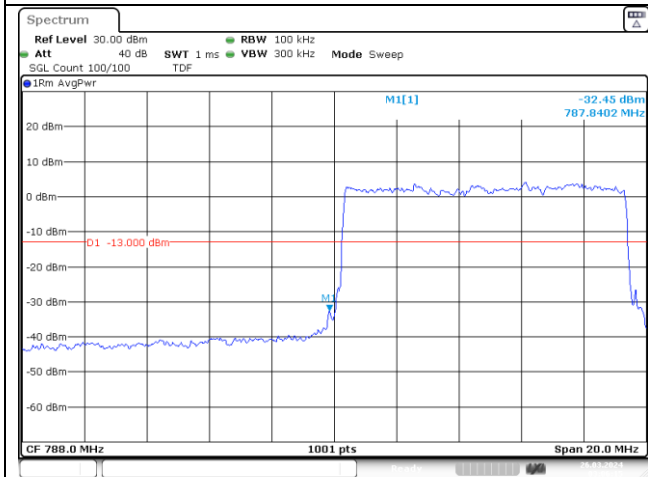

DFT-S-OFDM QPSK - Middle Channel - 1 RB

DFT-S-OFDM QPSK - Middle Channel - 1 RB

DFT-S-OFDM QPSK - Middle Channel - Full RB

DFT-S-OFDM QPSK - Middle Channel - Full RB

NR band 14 (10 MHz)

DFT-S-OFDM 16QAM - Middle Channel - 1 RB

DFT-S-OFDM 16QAM - Middle Channel - 1 RB

DFT-S-OFDM 16QAM - Middle Channel - Full RB

DFT-S-OFDM 16QAM - Middle Channel - Full RB

NR band 14 (10 MHz) Extended Band edge

DFT-S-OFDM 16QAM - Middle Channel - 1 RB