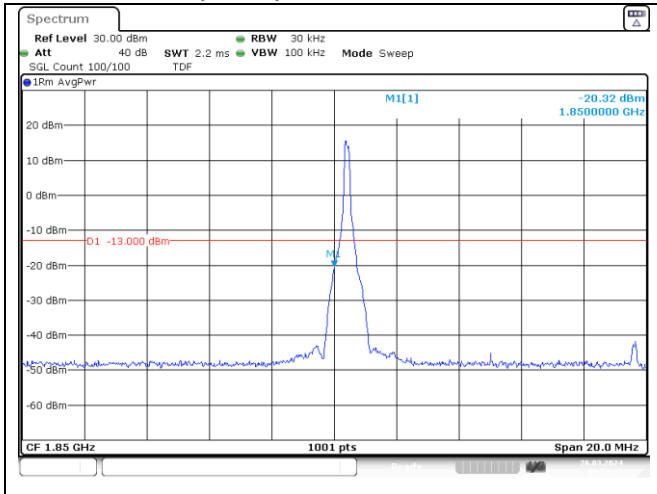

NR band 25/2 (10 MHz)

DFT-S-OFDM BPSK - Low Channel - 1 RB