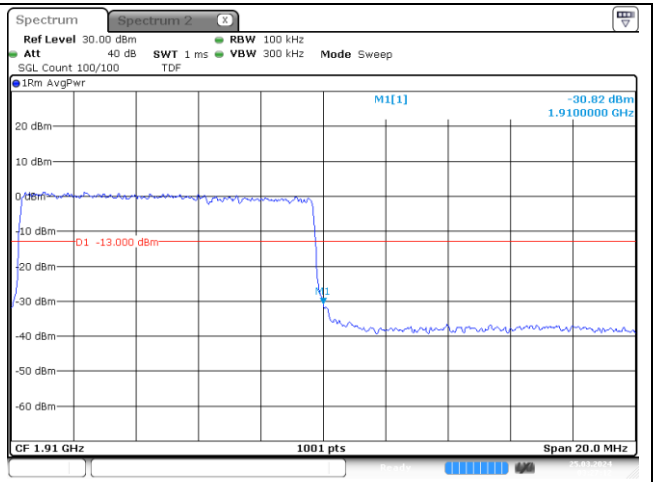

CP-OFDM QPSK - High Channel - Full RB