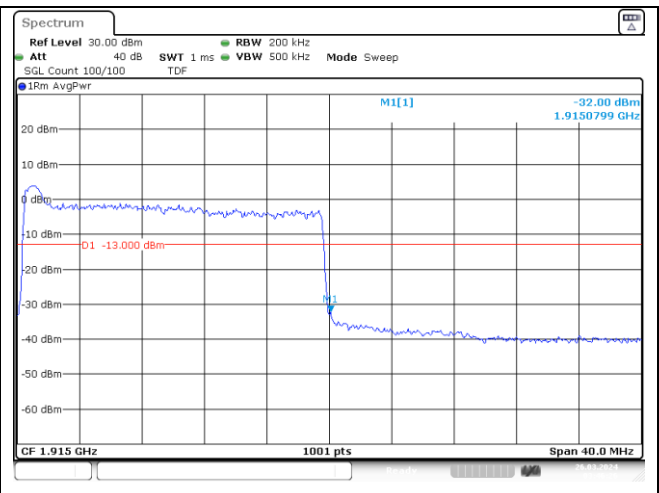

CP-OFDM 16QAM - High Channel - Full RB