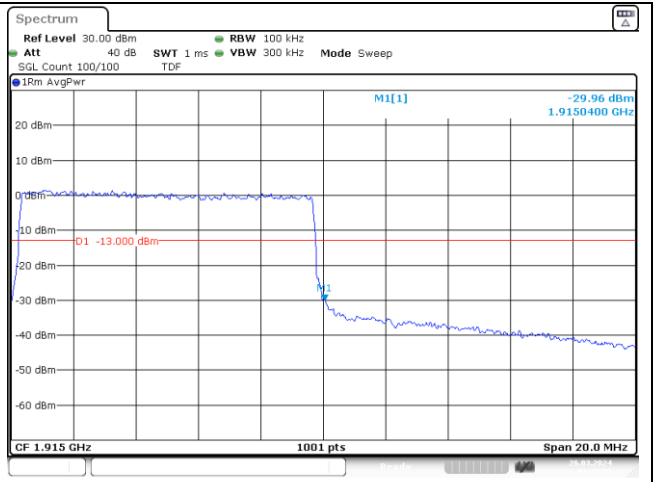

NR band 2 (10 MHz)

CP-OFDM QPSK - High Channel - 1 RB

CP-OFDM QPSK - High Channel - Full RB

NR band 25 (10 MHz)

CP-OFDM QPSK - High Channel - 1 RB

CP-OFDM QPSK - High Channel - Full RB

NR band 25/2 (10 MHz)