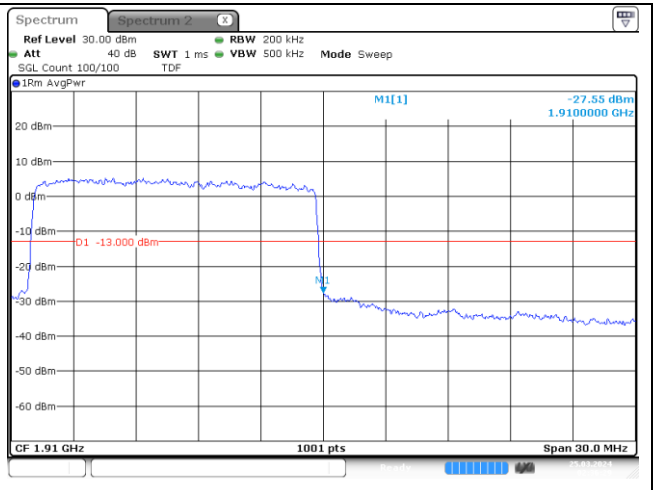

CP-OFDM 16QAM - High Channel - Full RB

NR band 25/2 (15 MHz)

DFT-S-OFDM BPSK - Low Channel - 1 RB

DFT-S-OFDM BPSK - Low Channel - Full RB

NR band 2 (15 MHz)

DFT-S-OFDM BPSK - High Channel - 1 RB

DFT-S-OFDM BPSK - High Channel - Full RB