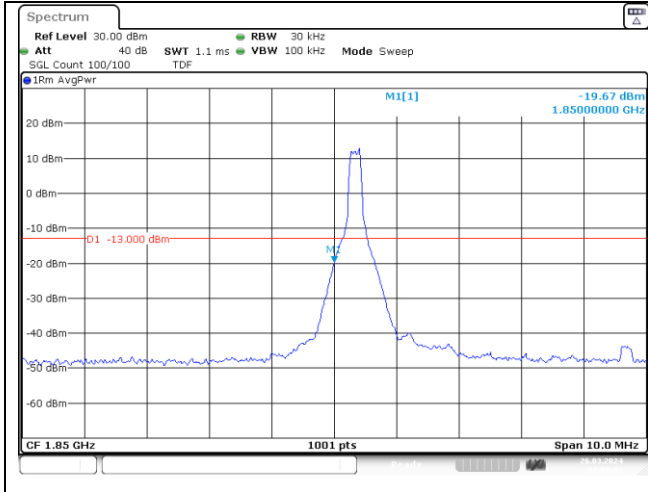

NR band 2 (5 MHz)

CP-OFDM QPSK - High Channel - 1 RB

CP-OFDM QPSK - High Channel - Full RB

NR band 25 (5 MHz)

CP-OFDM QPSK - High Channel - 1 RB

CP-OFDM QPSK - High Channel - Full RB

NR band 25/2 (5 MHz)

CP-OFDM 16QAM - Low Channel - 1 RB