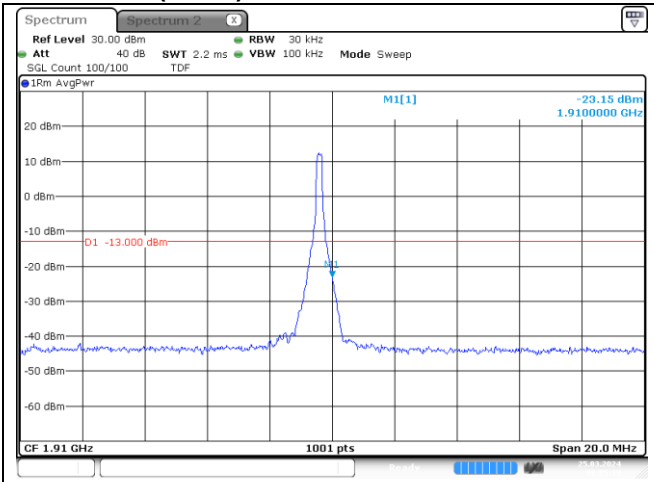

NR band 2 (10 MHz)

CP-OFDM QPSK - High Channel - 1 RB