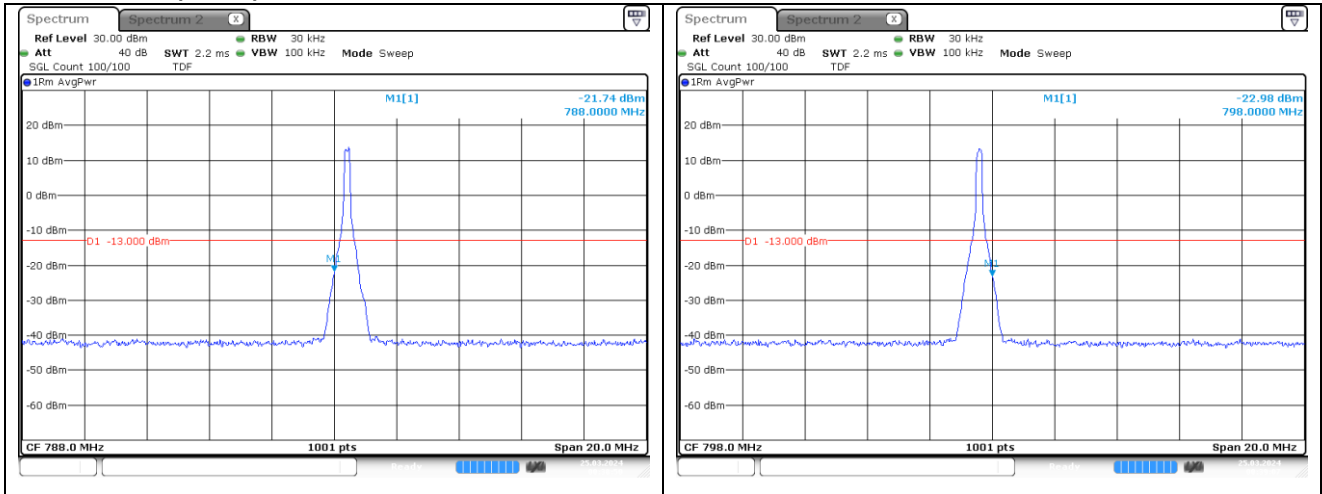

DFT-S-OFDM 16QAM - Middle Channel - 1 RB

DFT-S-OFDM 16QAM - Middle Channel - Full RB

DFT-S-OFDM 16QAM - Middle Channel - Full RB

NR band 14 (10 MHz)

NR band 14 (10 MHz) Extended Band edge

NR band 14 (10 MHz)