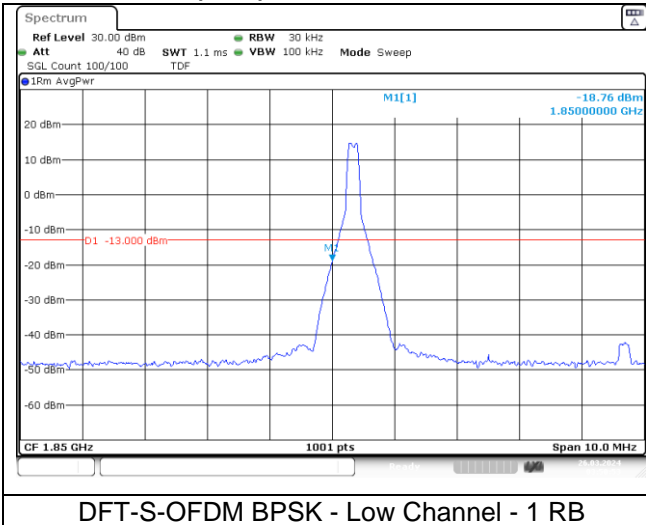

CP-OFDM 16QAM - Middle Channel - 1 RB

CP-OFDM 16QAM - Middle Channel - 1 RB

CP-OFDM 16QAM - Middle Channel - Full RB

CP-OFDM 16QAM - Middle Channel - Full RB

NR band 14 (10 MHz) Extended Band edge

NR band 25/2 (5 MHz)