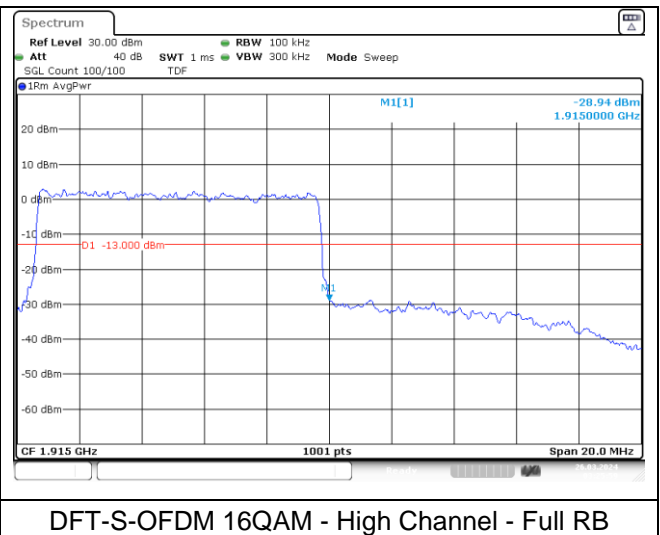

DFT-S-OFDM BPSK - High Channel - 1 RB

DFT-S-OFDM BPSK - High Channel - Full RB

NR band 25/2 (10 MHz)

NR band 2 (10 MHz)

NR band 25 (10 MHz)

NR band 25/2 (10 MHz)

CP-OFDM QPSK - Low Channel - 1 RB

CP-OFDM QPSK - Low Channel - Full RB