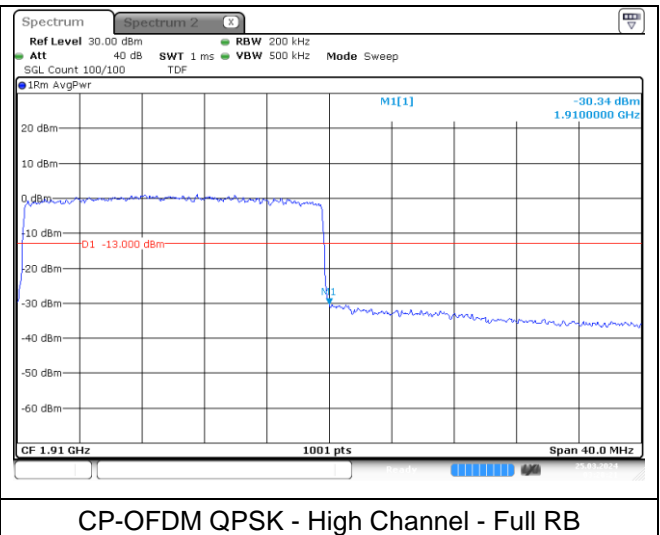

NR band 2 (20 MHz)