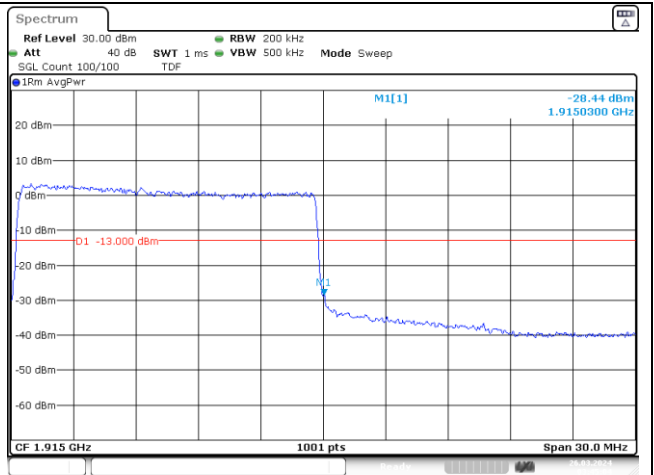

CP-OFDM QPSK - Low Channel - Full RB

NR band 2 (15 MHz)

CP-OFDM QPSK - High Channel - 1 RB

CP-OFDM QPSK - High Channel - Full RB

NR band 25 (15 MHz)

CP-OFDM QPSK - High Channel - 1 RB

CP-OFDM QPSK - High Channel - Full RB