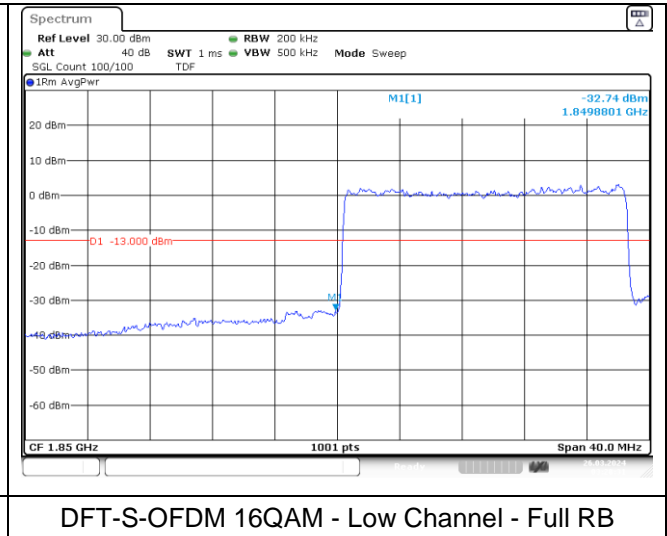

DFT-S-OFDM BPSK - High Channel - Full RB

NR band 25 (20 MHz)

DFT-S-OFDM BPSK - High Channel - 1 RB

DFT-S-OFDM BPSK - High Channel - Full RB

NR band 25/2 (20 MHz)

NR band 2 (20 MHz)

NR band 25 (20 MHz)

NR band 25/2 (20 MHz)