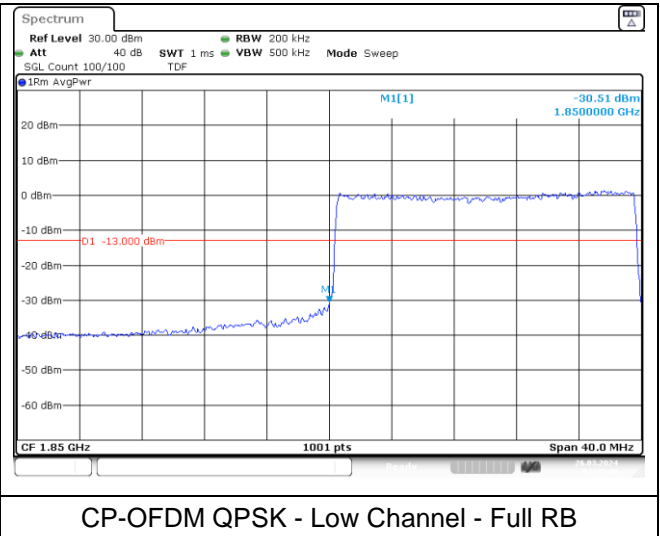

DFT-S-OFDM BPSK - High Channel - Full RB

NR band 25 (20 MHz)

DFT-S-OFDM BPSK - High Channel - 1 RB

DFT-S-OFDM BPSK - High Channel - Full RB

NR band 25/2 (20 MHz)

NR band 2 (20 MHz)

NR band 25 (20 MHz)

NR band 25/2 (20 MHz)