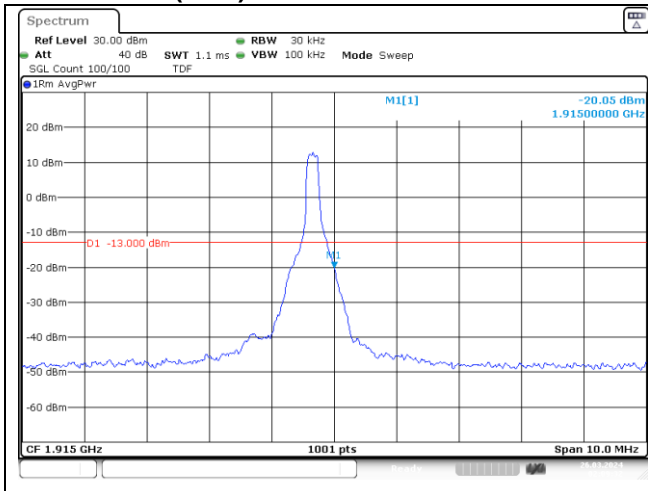

CP-OFDM 16QAM - Low Channel - Full RB

NR band 2 (5 MHz)

CP-OFDM 16QAM - High Channel - 1 RB

CP-OFDM 16QAM - High Channel - Full RB

NR band 25 (5 MHz)

CP-OFDM 16QAM - High Channel - 1 RB

CP-OFDM 16QAM - High Channel - Full RB