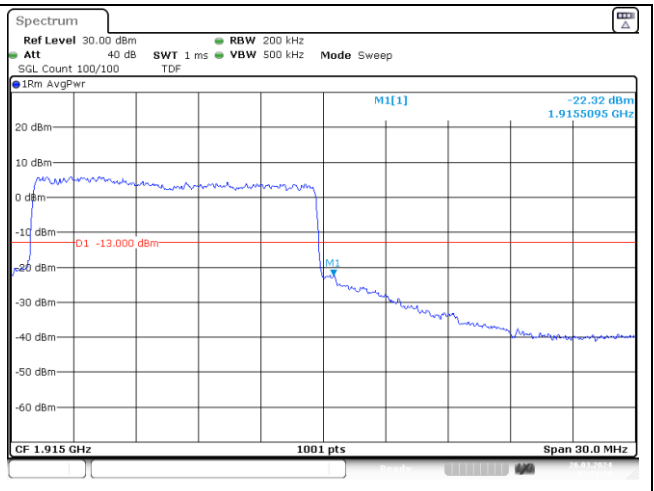

DFT-S-OFDM BPSK - High Channel - Full RB