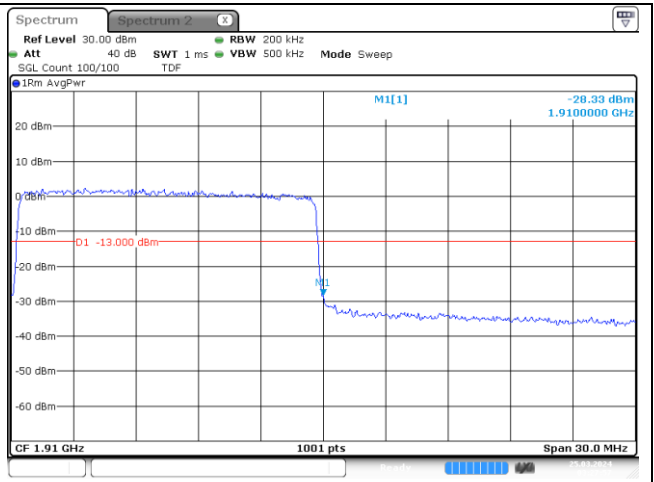

NR band 25/2 (15 MHz)

CP-OFDM 16QAM - Low Channel - 1 RB

CP-OFDM 16QAM - Low Channel - Full RB

NR band 2 (15 MHz)

CP-OFDM 16QAM - High Channel - 1 RB

CP-OFDM 16QAM - High Channel - Full RB

NR band 25 (15 MHz)