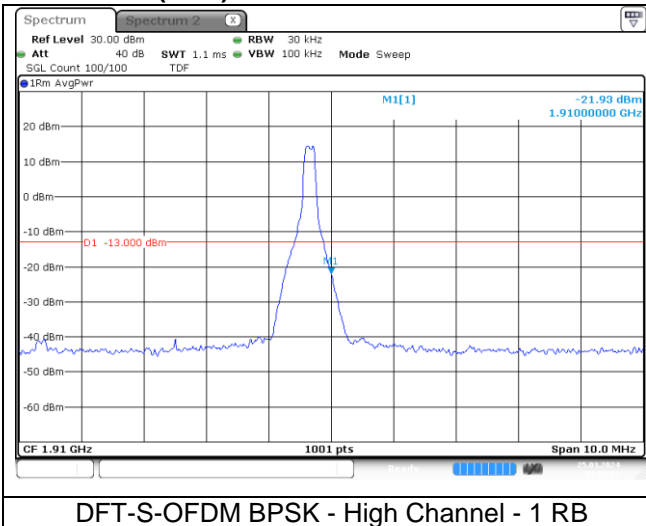

NR band 2 (5 MHz)