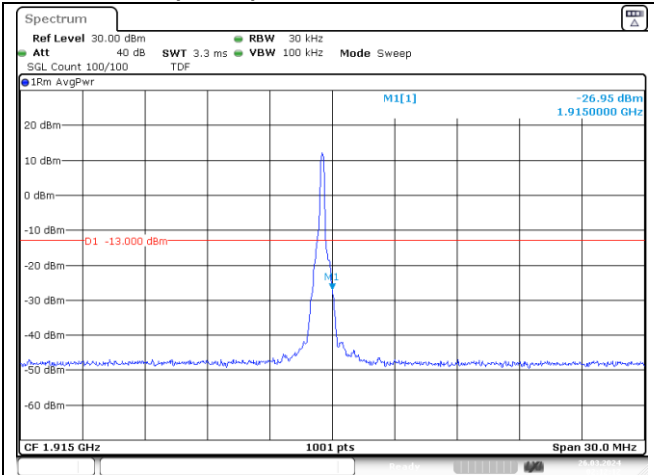

CP-OFDM QPSK - Low Channel - Full RB

NR band 2 (15 MHz)

CP-OFDM QPSK - High Channel - 1 RB

CP-OFDM QPSK - High Channel - Full RB

NR band 25 (15 MHz)

CP-OFDM QPSK - High Channel - 1 RB

CP-OFDM QPSK - High Channel - Full RB