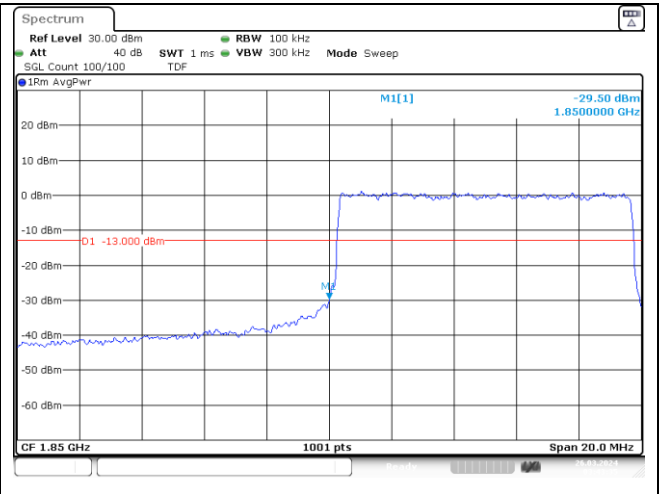

CP-OFDM 16QAM - Low Channel - Full RB