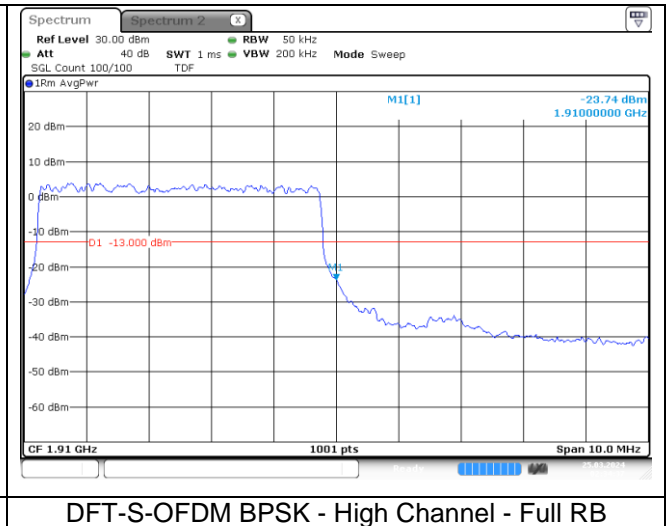

NR band 2 (5 MHz)