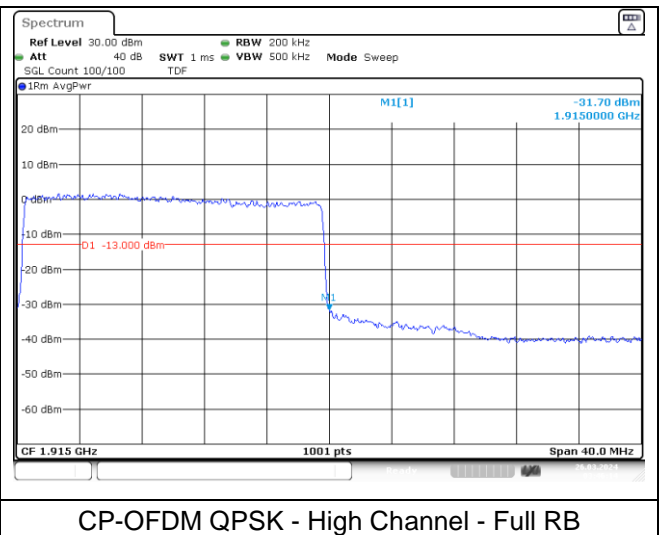

NR band 25 (20 MHz)