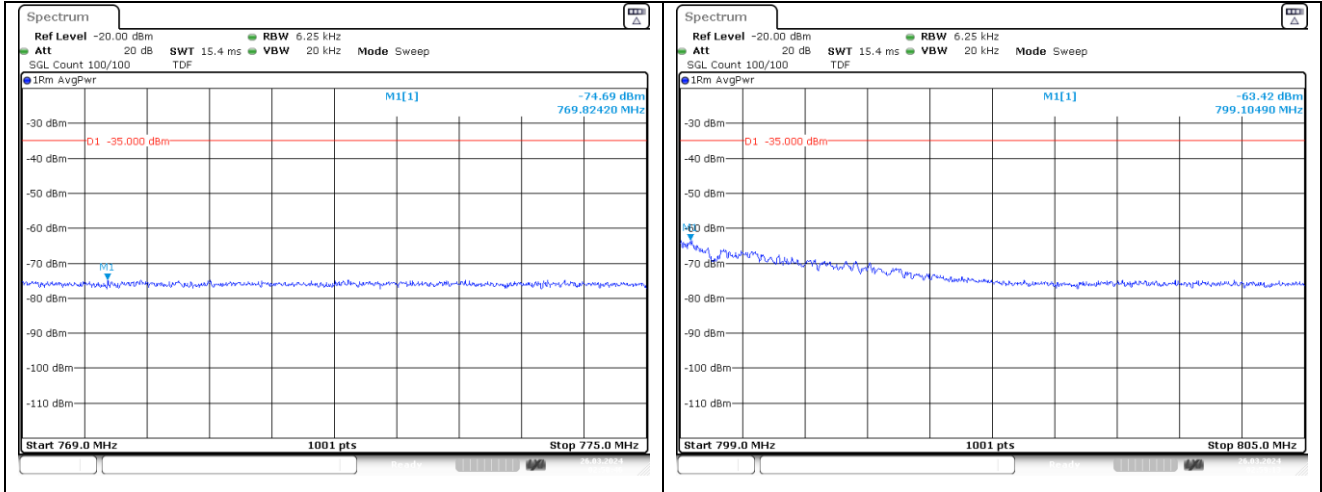

NR band 14 (10 MHz) Extended Band edge