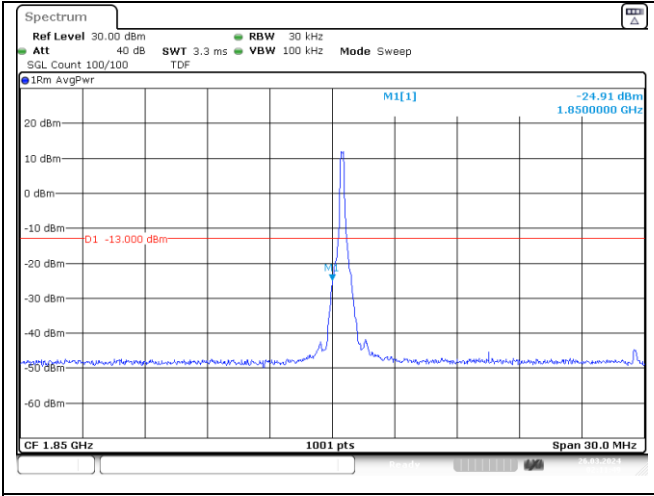

NR band 25/2 (15 MHz)

CP-OFDM 16QAM - Low Channel - 1 RB