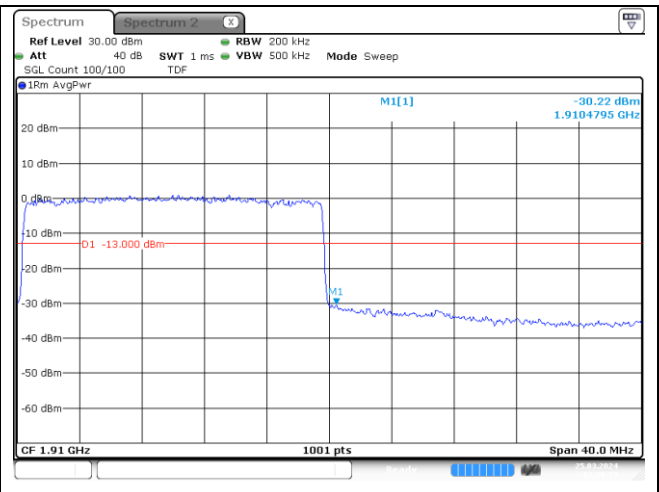

NR band 2 (20 MHz)

NR band 25 (20 MHz)

NR band 25/2 (20 MHz)

CP-OFDM 16QAM - Low Channel - 1 RB

CP-OFDM 16QAM - Low Channel - Full RB

NR band 2 (20 MHz)

CP-OFDM 16QAM - High Channel - 1 RB

CP-OFDM 16QAM - High Channel - Full RB