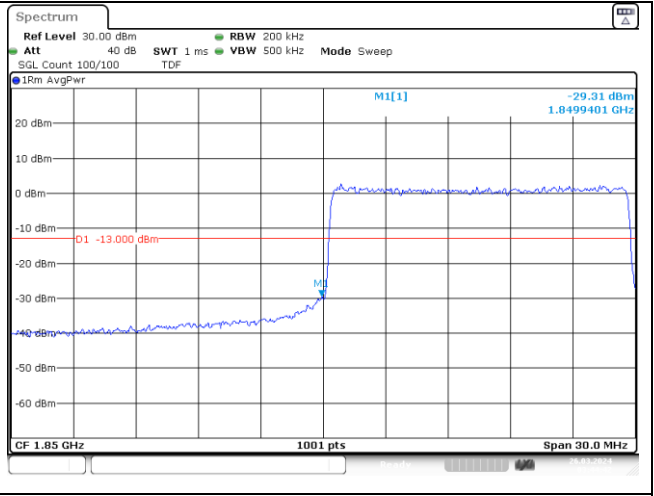

CP-OFDM 16QAM - Low Channel - Full RB