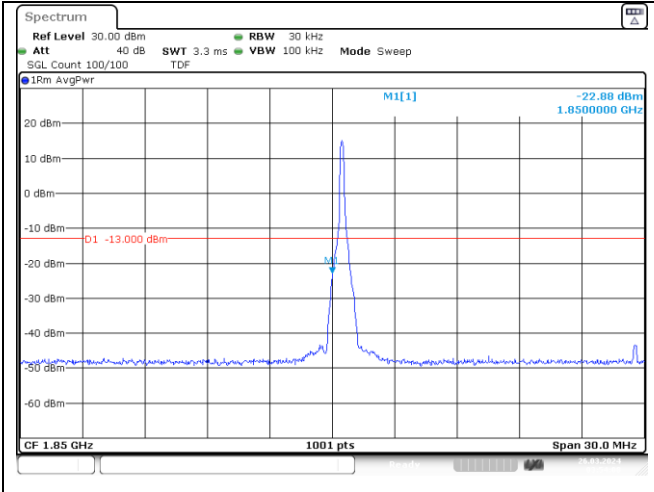

NR band 25/2 (15 MHz)

DFT-S-OFDM BPSK - Low Channel - 1 RB