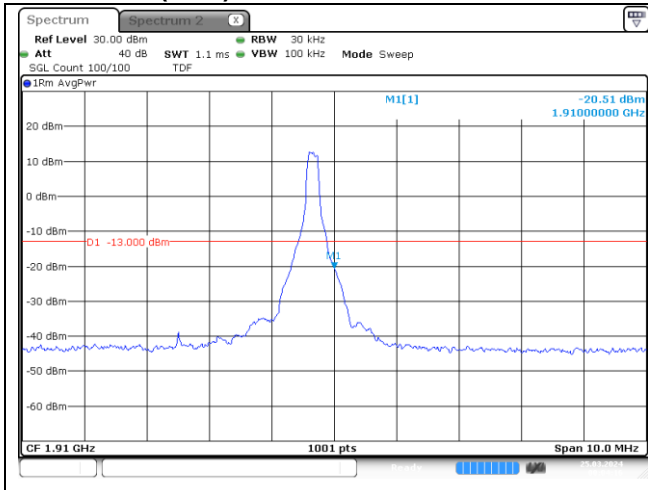

NR band 2 (5 MHz)

CP-OFDM 16QAM - High Channel - 1 RB