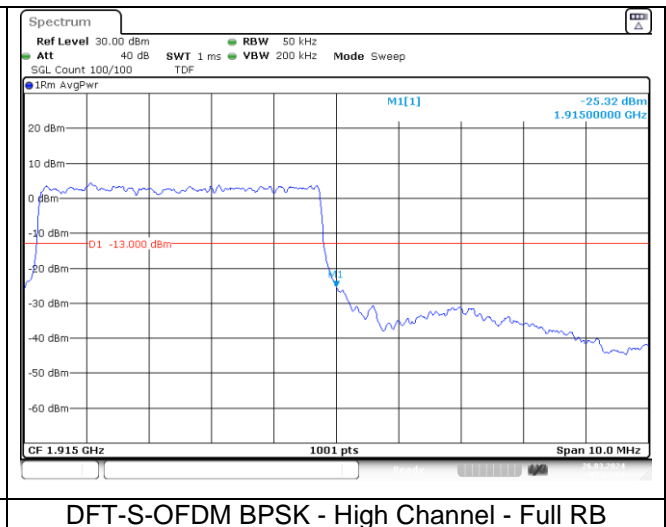

NR band 25 (5 MHz)