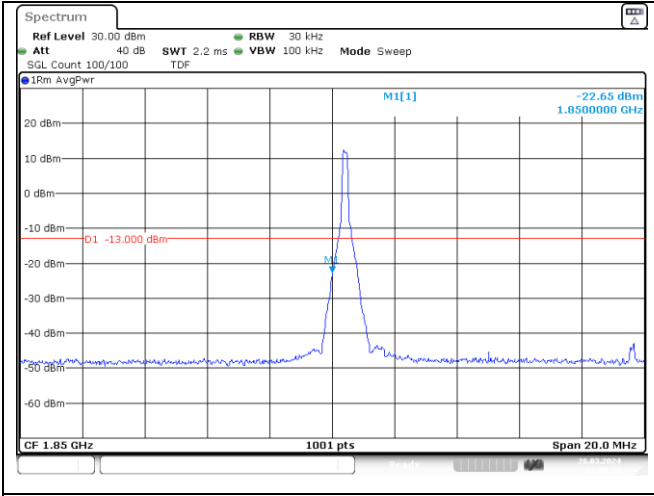

DFT-S-OFDM BPSK - High Channel - 1 RB

DFT-S-OFDM BPSK - High Channel - Full RB

NR band 25/2 (10 MHz)

NR band 2 (10 MHz)

NR band 25 (10 MHz)

NR band 25/2 (10 MHz)

CP-OFDM QPSK - Low Channel - 1 RB

CP-OFDM QPSK - Low Channel - Full RB