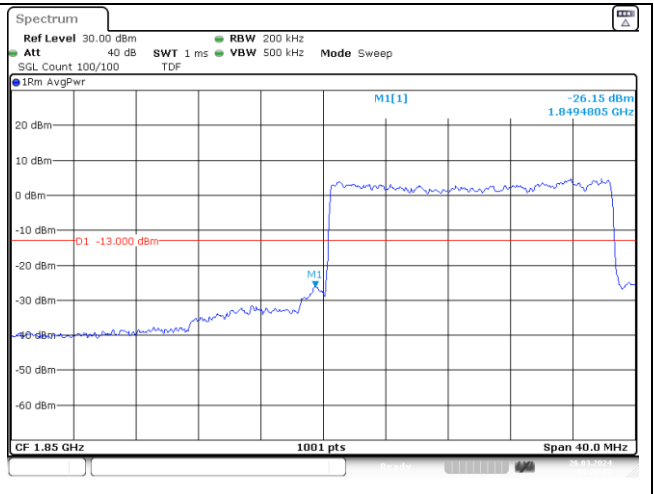

CP-OFDM 16QAM - High Channel - 1 RB

CP-OFDM 16QAM - High Channel - Full RB

NR band 25/2 (20 MHz)

DFT-S-OFDM BPSK - Low Channel - 1 RB

DFT-S-OFDM BPSK - Low Channel - Full RB

NR band 2 (20 MHz)

DFT-S-OFDM BPSK - High Channel - 1 RB