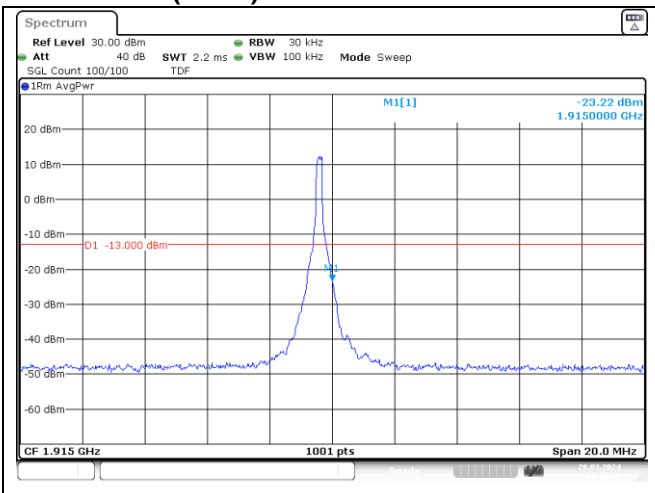

CP-OFDM 16QAM - Low Channel - 1 RB

CP-OFDM 16QAM - Low Channel - Full RB

NR band 2 (10 MHz)

CP-OFDM 16QAM - High Channel - 1 RB

CP-OFDM 16QAM - High Channel - Full RB

NR band 25 (10 MHz)

CP-OFDM 16QAM - High Channel - 1 RB