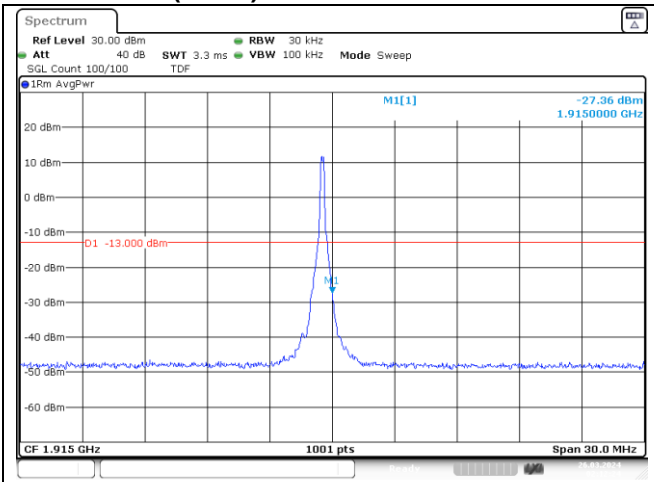

NR band 25/2 (15 MHz)

CP-OFDM 16QAM - Low Channel - 1 RB

CP-OFDM 16QAM - Low Channel - Full RB

NR band 2 (15 MHz)

CP-OFDM 16QAM - High Channel - 1 RB

CP-OFDM 16QAM - High Channel - Full RB

NR band 25 (15 MHz)