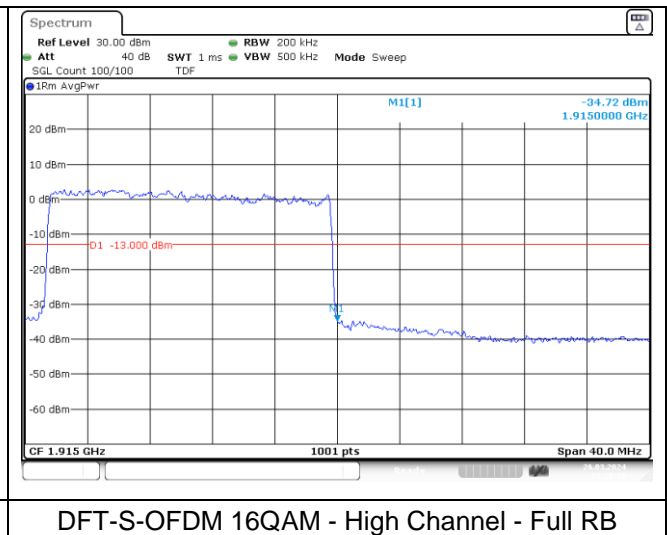

DFT-S-OFDM BPSK - High Channel - Full RB

NR band 25 (20 MHz)

DFT-S-OFDM BPSK - High Channel - 1 RB

DFT-S-OFDM BPSK - High Channel - Full RB

NR band 25/2 (20 MHz)

NR band 2 (20 MHz)

NR band 25 (20 MHz)

NR band 25/2 (20 MHz)