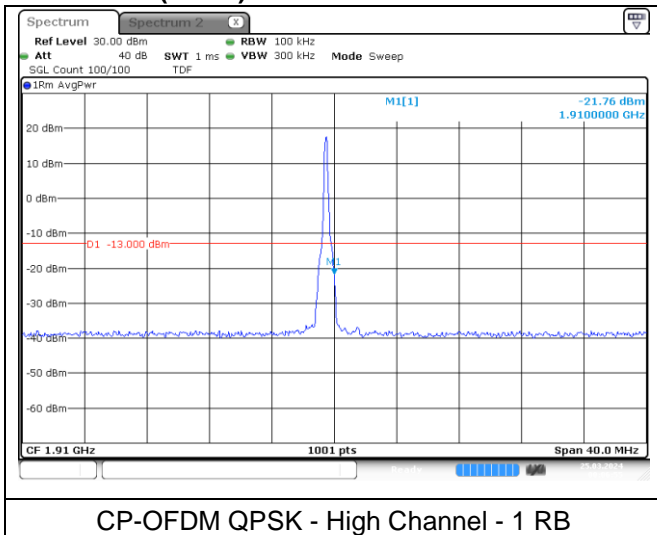

NR band 2 (20 MHz)