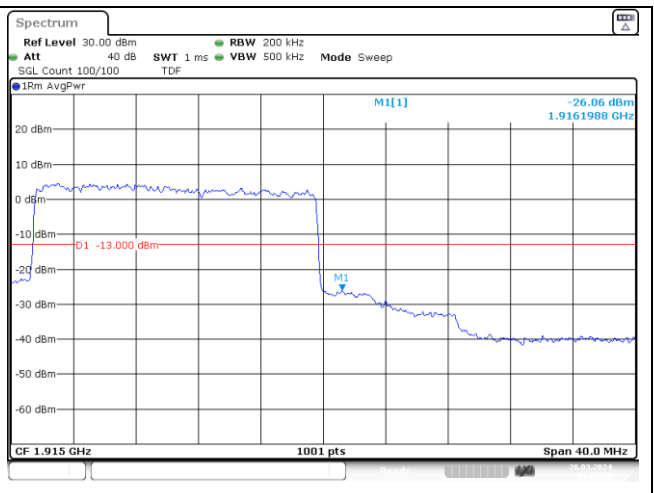

DFT-S-OFDM BPSK - High Channel - Full RB