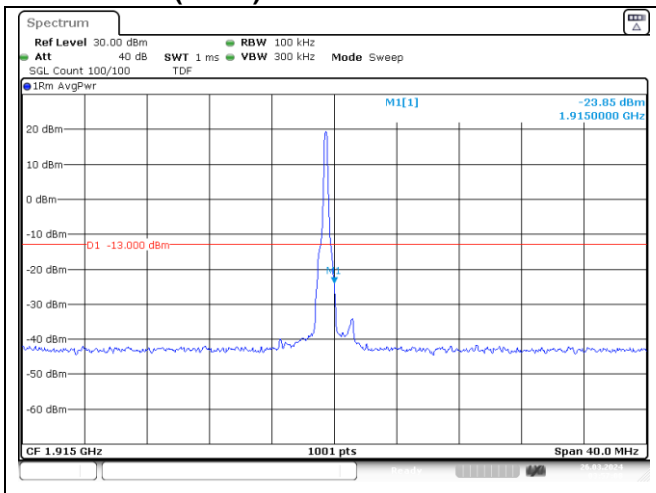

NR band 25 (20 MHz)

DFT-S-OFDM BPSK - High Channel - 1 RB