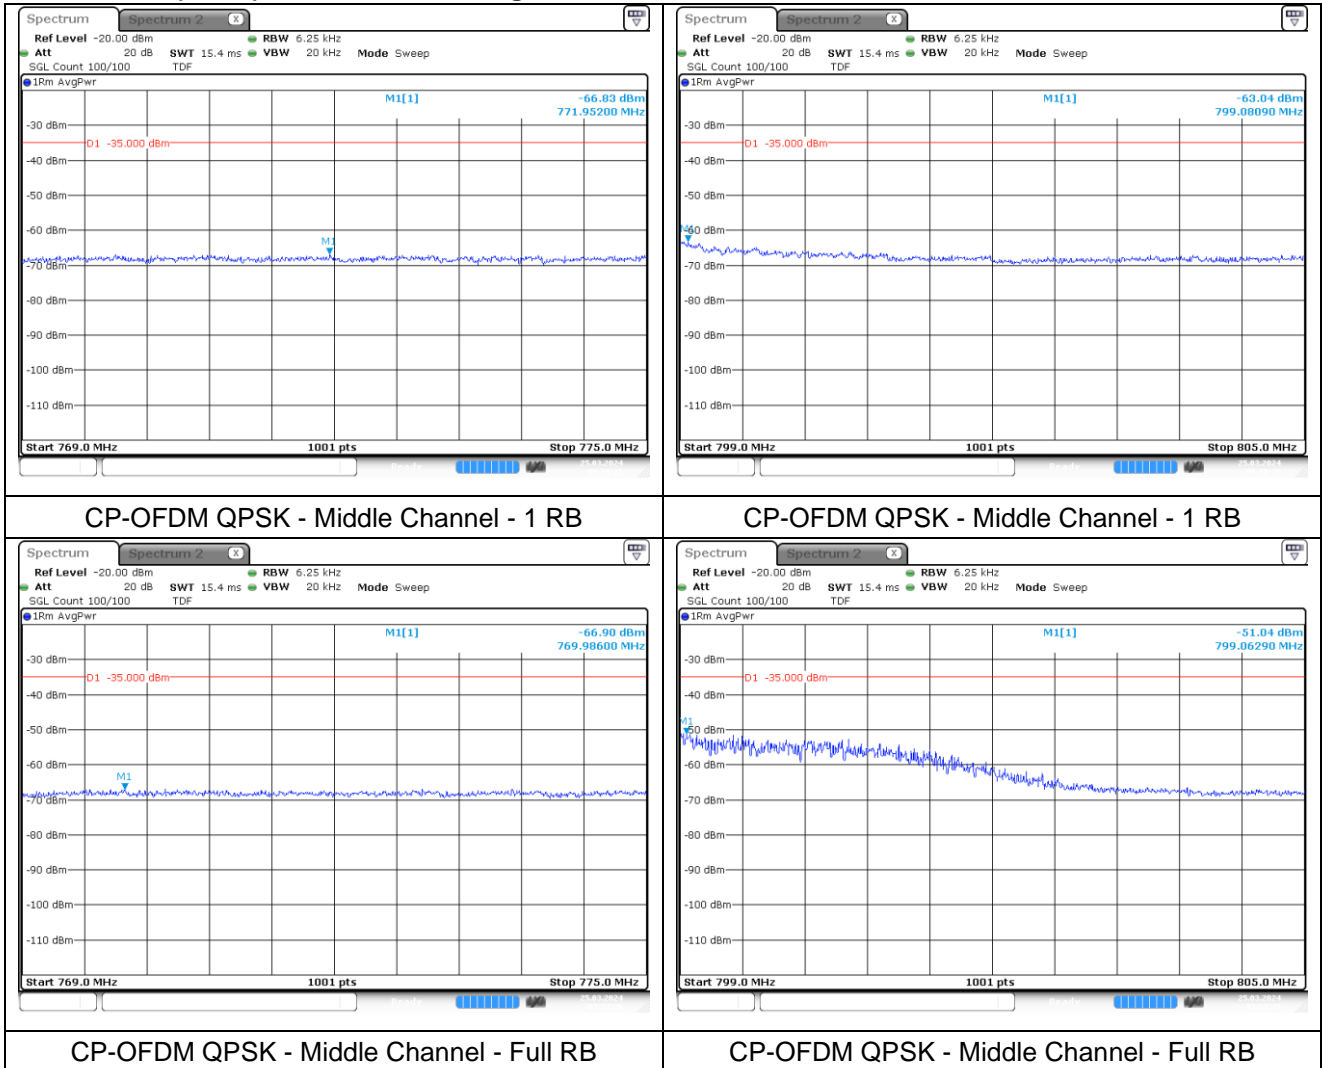

DFT-S-OFDM 16QAM - Middle Channel - 1 RB

DFT-S-OFDM 16QAM - Middle Channel - Full RB

DFT-S-OFDM 16QAM - Middle Channel - Full RB

NR band 14 (10 MHz)

NR band 14 (10 MHz) Extended Band edge

NR band 14 (10 MHz)