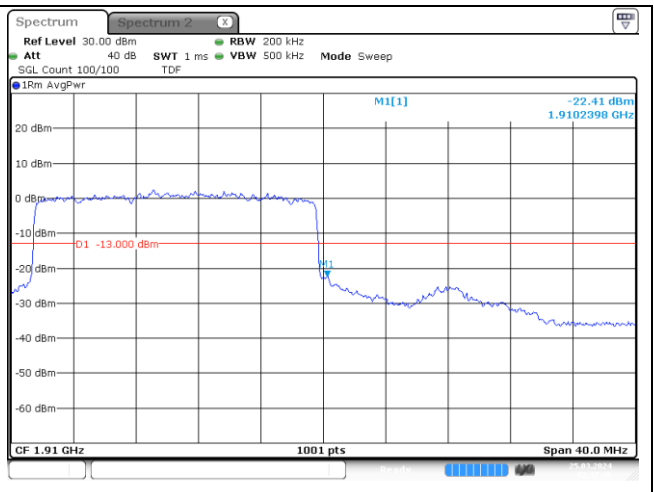

CP-OFDM 16QAM - High Channel - 1 RB

CP-OFDM 16QAM - High Channel - Full RB

NR band 25/2 (20 MHz)

DFT-S-OFDM BPSK - Low Channel - 1 RB

DFT-S-OFDM BPSK - Low Channel - Full RB

NR band 2 (20 MHz)

DFT-S-OFDM BPSK - High Channel - 1 RB