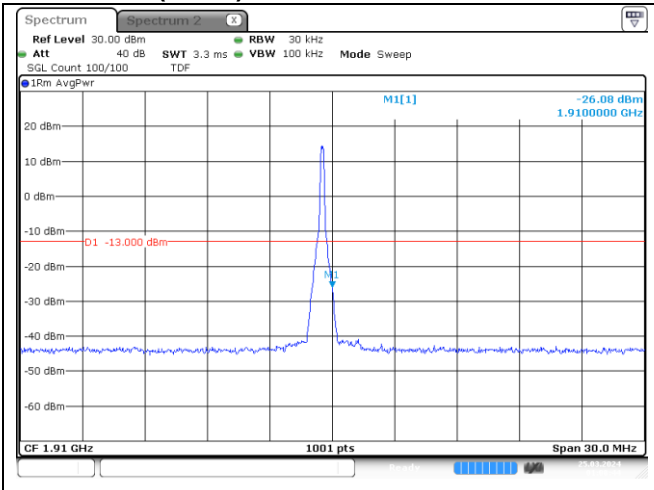

CP-OFDM 16QAM - High Channel - Full RB

NR band 25/2 (15 MHz)

DFT-S-OFDM BPSK - Low Channel - 1 RB

DFT-S-OFDM BPSK - Low Channel - Full RB

NR band 2 (15 MHz)

DFT-S-OFDM BPSK - High Channel - 1 RB

DFT-S-OFDM BPSK - High Channel - Full RB