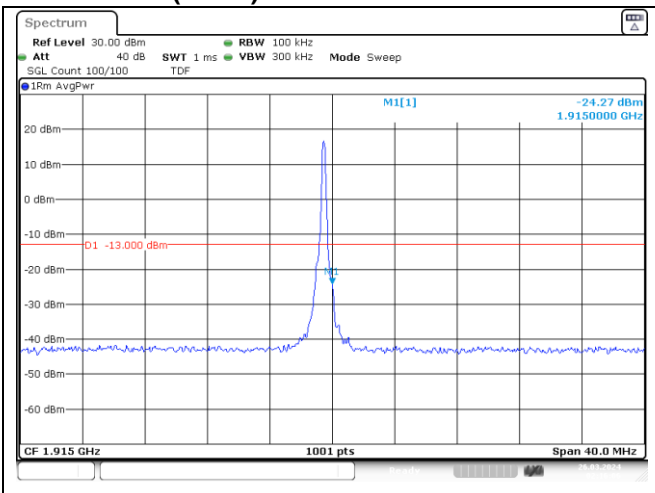

NR band 25 (20 MHz)

CP-OFDM 16QAM - High Channel - 1 RB