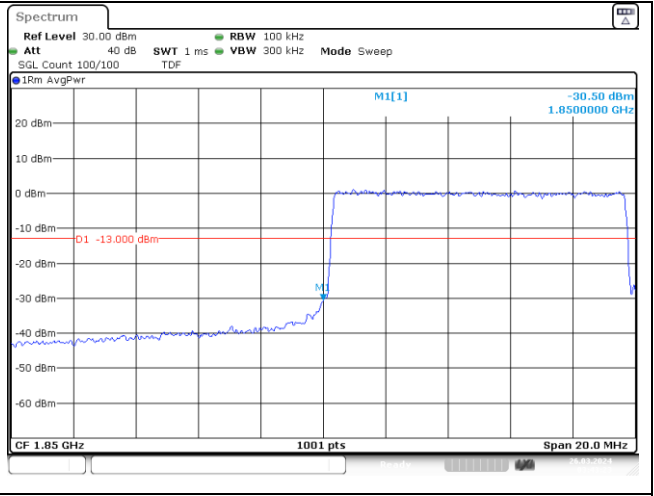

DFT-S-OFDM BPSK - High Channel - 1 RB

DFT-S-OFDM BPSK - High Channel - Full RB

NR band 25/2 (10 MHz)

NR band 2 (10 MHz)

NR band 25 (10 MHz)

NR band 25/2 (10 MHz)

CP-OFDM QPSK - Low Channel - 1 RB

CP-OFDM QPSK - Low Channel - Full RB