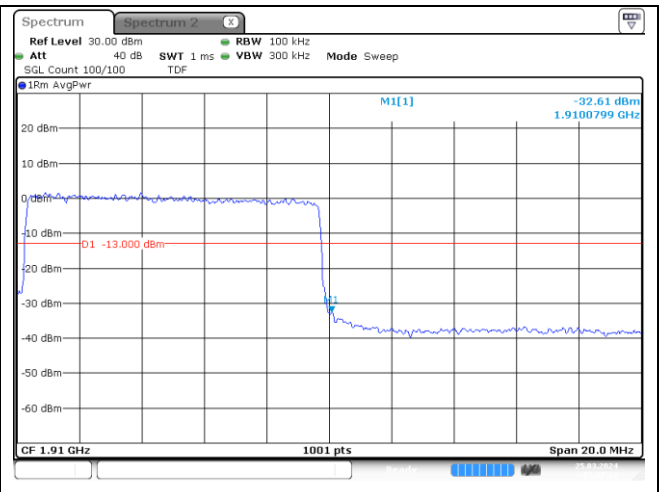

CP-OFDM 16QAM - Low Channel - 1 RB

CP-OFDM 16QAM - Low Channel - Full RB

NR band 2 (10 MHz)

CP-OFDM 16QAM - High Channel - 1 RB

CP-OFDM 16QAM - High Channel - Full RB

NR band 25 (10 MHz)

CP-OFDM 16QAM - High Channel - 1 RB