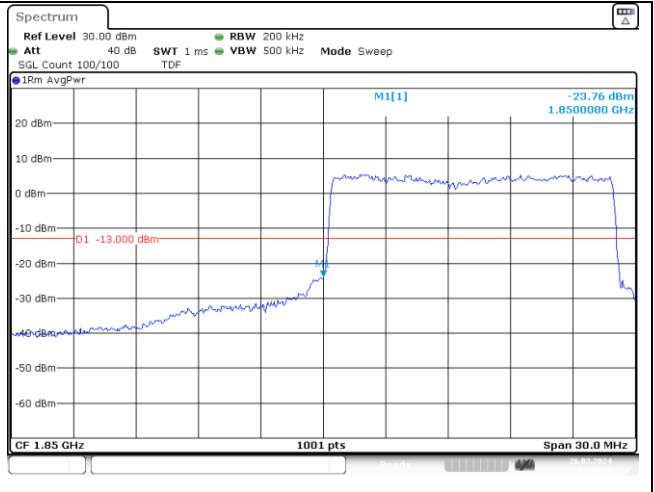

DFT-S-OFDM BPSK - Low Channel - Full RB