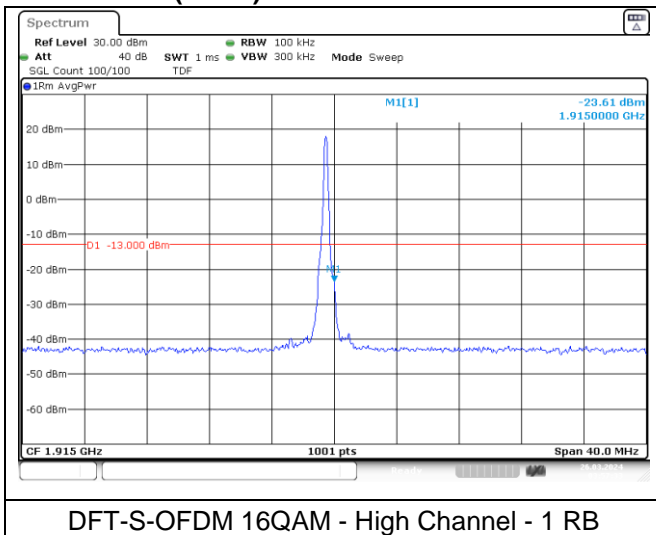

DFT-S-OFDM BPSK - High Channel - Full RB

NR band 25 (20 MHz)

DFT-S-OFDM BPSK - High Channel - 1 RB

DFT-S-OFDM BPSK - High Channel - Full RB

NR band 25/2 (20 MHz)

NR band 2 (20 MHz)

NR band 25 (20 MHz)

NR band 25/2 (20 MHz)