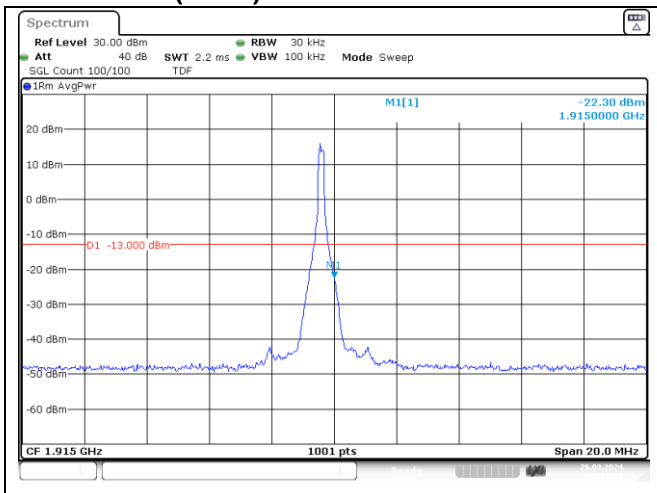

NR band 25/2 (10 MHz)

DFT-S-OFDM BPSK - Low Channel - 1 RB

DFT-S-OFDM BPSK - Low Channel - Full RB

NR band 2 (10 MHz)

DFT-S-OFDM BPSK - High Channel - 1 RB

DFT-S-OFDM BPSK - High Channel - Full RB

NR band 25 (10 MHz)