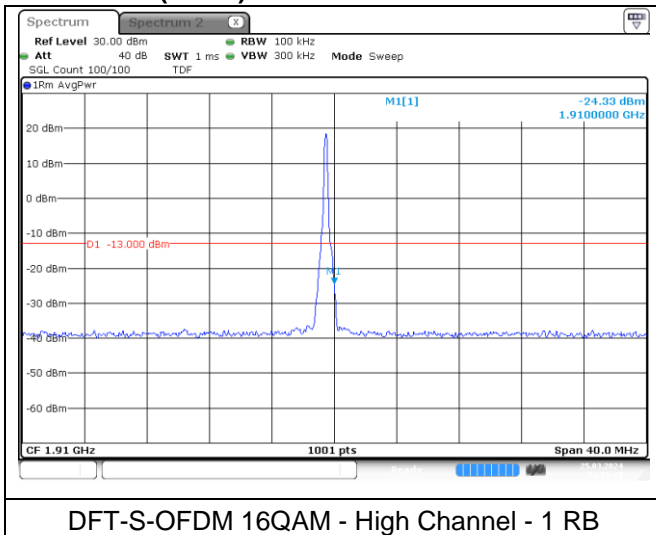

DFT-S-OFDM BPSK - High Channel - Full RB

NR band 25 (20 MHz)

DFT-S-OFDM BPSK - High Channel - 1 RB

DFT-S-OFDM BPSK - High Channel - Full RB

NR band 25/2 (20 MHz)

NR band 2 (20 MHz)

NR band 25 (20 MHz)

NR band 25/2 (20 MHz)