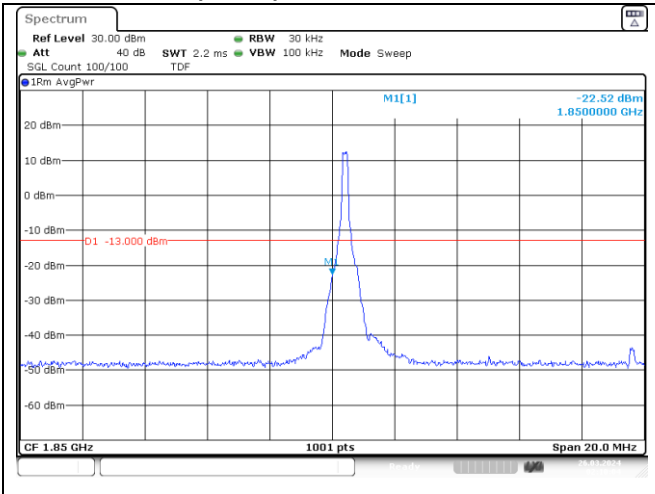

NR band 2 (10 MHz)

CP-OFDM QPSK - High Channel - 1 RB

CP-OFDM QPSK - High Channel - Full RB

NR band 25 (10 MHz)

CP-OFDM QPSK - High Channel - 1 RB

CP-OFDM QPSK - High Channel - Full RB

NR band 25/2 (10 MHz)