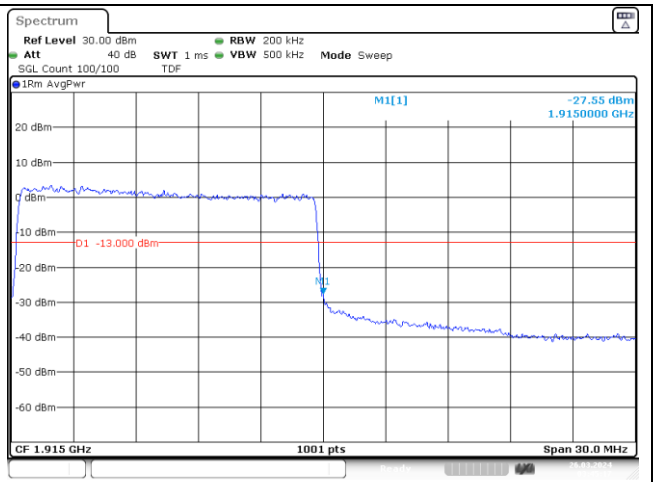

CP-OFDM 16QAM - High Channel - Full RB