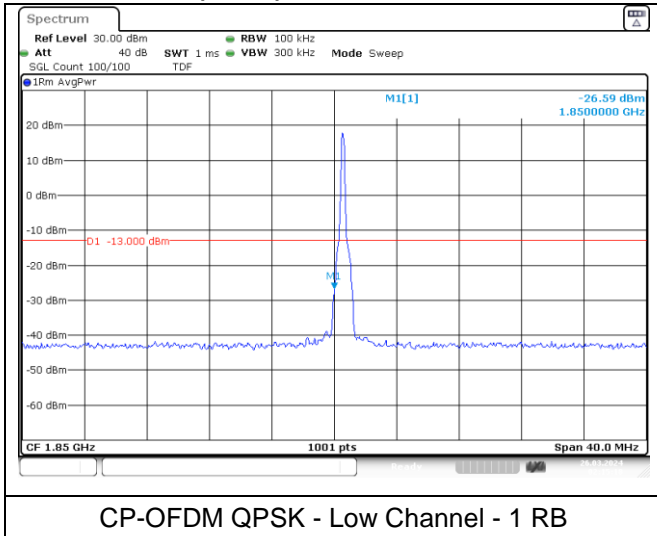

DFT-S-OFDM BPSK - High Channel - Full RB

NR band 25 (20 MHz)

DFT-S-OFDM BPSK - High Channel - 1 RB

DFT-S-OFDM BPSK - High Channel - Full RB

NR band 25/2 (20 MHz)

NR band 2 (20 MHz)

NR band 25 (20 MHz)

NR band 25/2 (20 MHz)