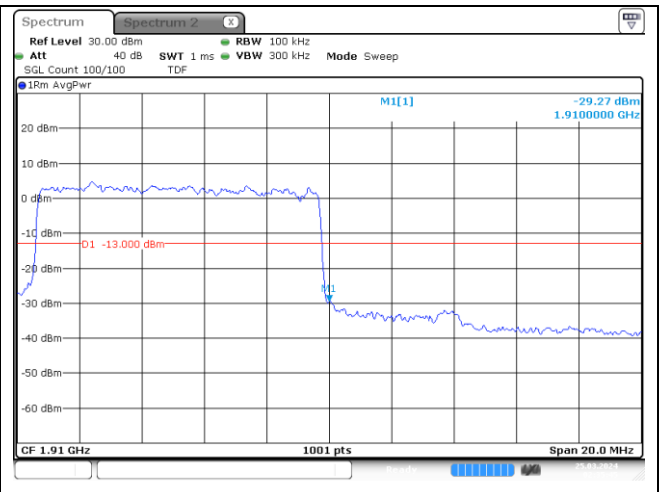

NR band 25/2 (10 MHz)

DFT-S-OFDM BPSK - Low Channel - 1 RB

DFT-S-OFDM BPSK - Low Channel - Full RB

NR band 2 (10 MHz)

DFT-S-OFDM BPSK - High Channel - 1 RB

DFT-S-OFDM BPSK - High Channel - Full RB

NR band 25 (10 MHz)