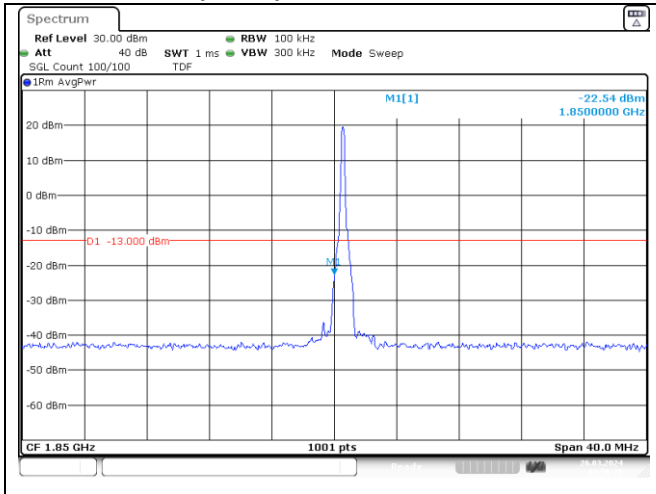

NR band 25/2 (20 MHz)

DFT-S-OFDM BPSK - Low Channel - 1 RB