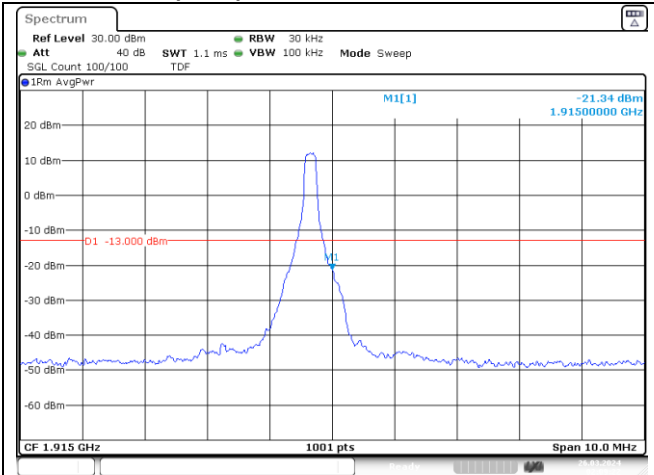

NR band 2 (5 MHz)

CP-OFDM QPSK - High Channel - 1 RB

CP-OFDM QPSK - High Channel - Full RB

NR band 25 (5 MHz)

CP-OFDM QPSK - High Channel - 1 RB

CP-OFDM QPSK - High Channel - Full RB

NR band 25/2 (5 MHz)

CP-OFDM 16QAM - Low Channel - 1 RB