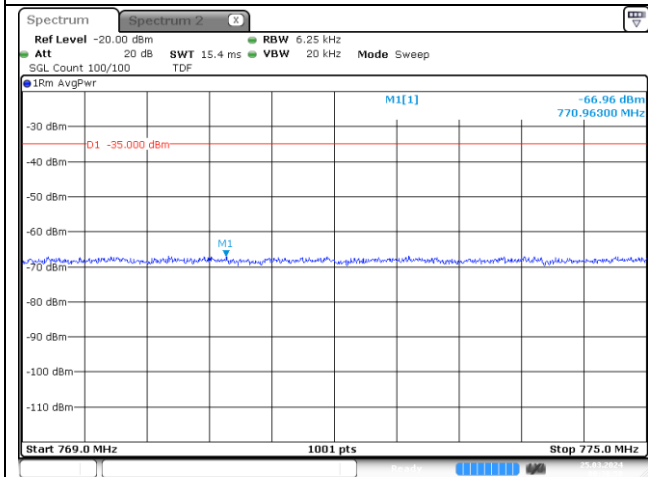

CP-OFDM 16QAM - Middle Channel - 1 RB