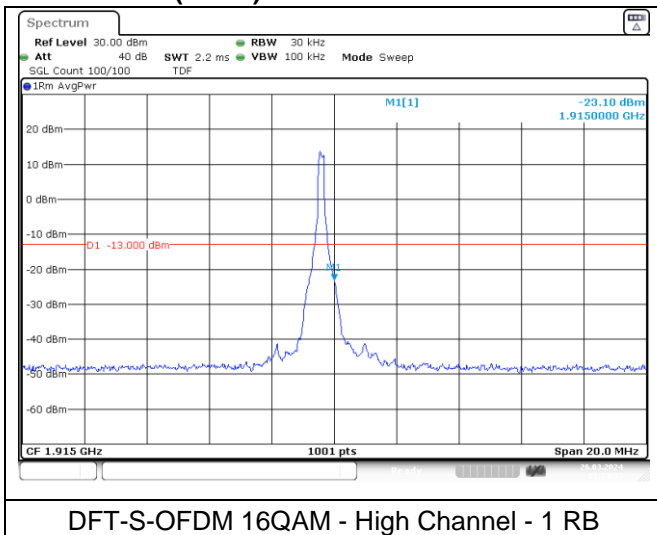

DFT-S-OFDM BPSK - High Channel - 1 RB

DFT-S-OFDM BPSK - High Channel - Full RB

NR band 25/2 (10 MHz)

NR band 2 (10 MHz)

NR band 25 (10 MHz)

NR band 25/2 (10 MHz)

CP-OFDM QPSK - Low Channel - 1 RB

CP-OFDM QPSK - Low Channel - Full RB