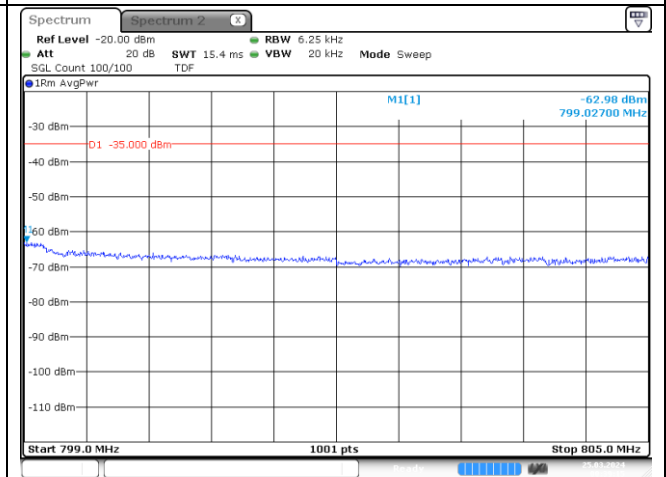

CP-OFDM 16QAM - Middle Channel - 1 RB

CP-OFDM 16QAM - Middle Channel - Full RB

CP-OFDM 16QAM - Middle Channel - Full RB