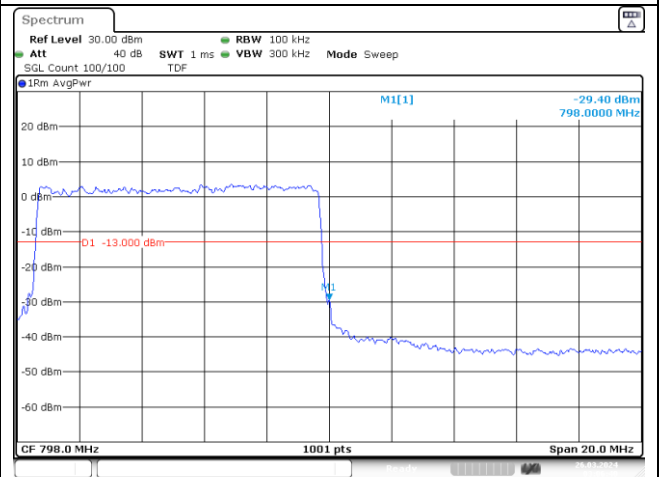

NR band 14 (5 MHz)

NR band 14 (5 MHz) Extended Band edge

NR band 14 (5 MHz)

NR band 14 (5 MHz) Extended Band edge

NR band 14 (5 MHz)

NR band 14 (5 MHz) Extended Band edge

NR band 14 (10 MHz)

NR band 14 (10 MHz) Extended Band edge

DFT-S-OFDM QPSK - Middle Channel - 1 RB

DFT-S-OFDM QPSK - Middle Channel - 1 RB

DFT-S-OFDM QPSK - Middle Channel - Full RB

DFT-S-OFDM QPSK - Middle Channel - Full RB

NR band 14 (10 MHz)

DFT-S-OFDM 16QAM - Middle Channel - 1 RB

DFT-S-OFDM 16QAM - Middle Channel - 1 RB

DFT-S-OFDM 16QAM - Middle Channel - Full RB

DFT-S-OFDM 16QAM - Middle Channel - Full RB

NR band 14 (10 MHz) Extended Band edge

DFT-S-OFDM 16QAM - Middle Channel - 1 RB