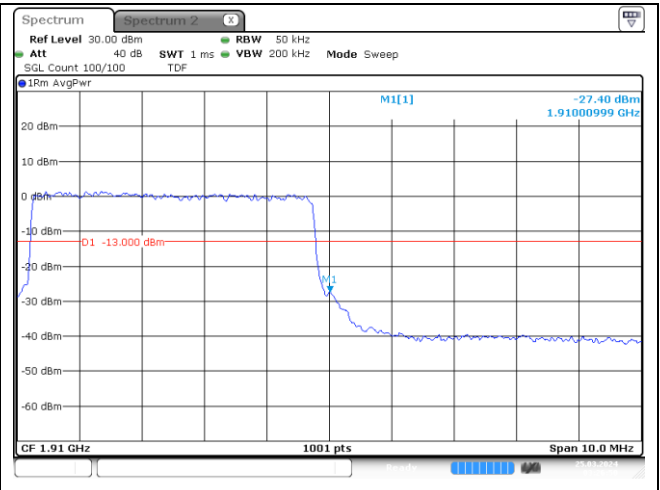

CP-OFDM 16QAM - High Channel - Full RB