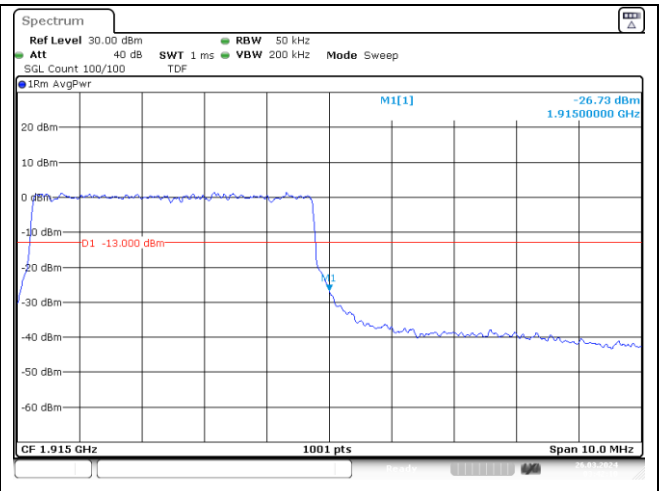

CP-OFDM 16QAM - Low Channel - Full RB

NR band 2 (5 MHz)

CP-OFDM 16QAM - High Channel - 1 RB

CP-OFDM 16QAM - High Channel - Full RB

NR band 25 (5 MHz)

CP-OFDM 16QAM - High Channel - 1 RB

CP-OFDM 16QAM - High Channel - Full RB

NR band 25/2 (10 MHz)

DFT-S-OFDM BPSK - Low Channel - 1 RB

DFT-S-OFDM BPSK - Low Channel - Full RB

NR band 2 (10 MHz)

DFT-S-OFDM BPSK - High Channel - 1 RB

DFT-S-OFDM BPSK - High Channel - Full RB

NR band 25 (10 MHz)