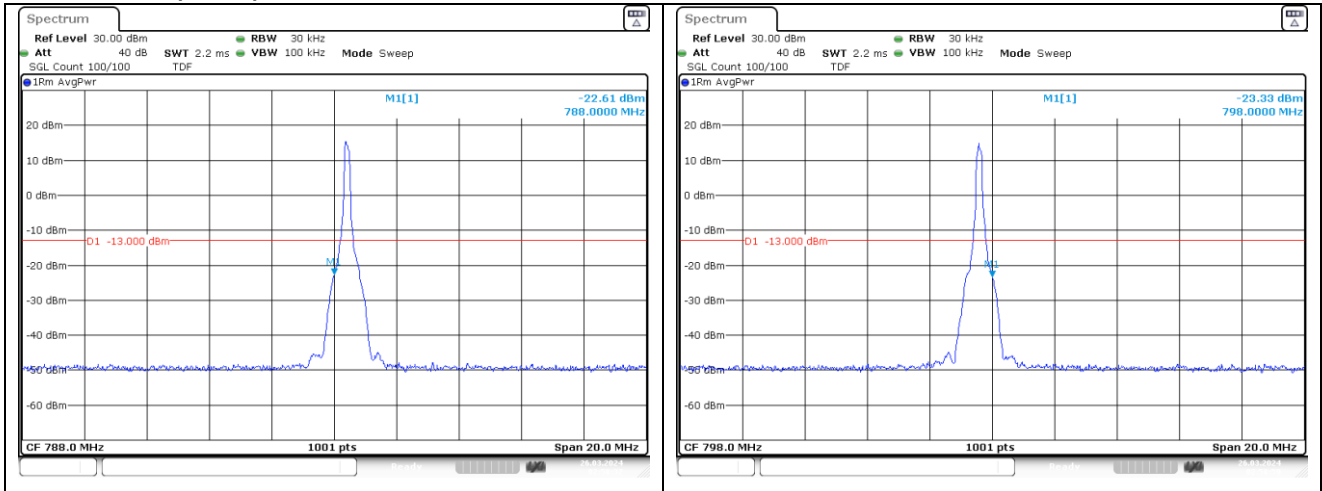

DFT-S-OFDM QPSK - Middle Channel - 1 RB

DFT-S-OFDM QPSK - Middle Channel - 1 RB

DFT-S-OFDM QPSK - Middle Channel - Full RB

DFT-S-OFDM QPSK - Middle Channel - Full RB

NR band 14 (10 MHz)

DFT-S-OFDM 16QAM - Middle Channel - 1 RB