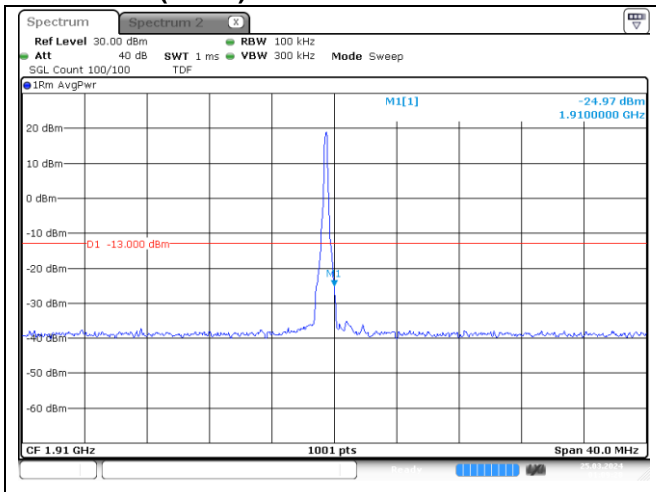

CP-OFDM 16QAM - High Channel - 1 RB

CP-OFDM 16QAM - High Channel - Full RB

NR band 25/2 (20 MHz)

DFT-S-OFDM BPSK - Low Channel - 1 RB

DFT-S-OFDM BPSK - Low Channel - Full RB

NR band 2 (20 MHz)

DFT-S-OFDM BPSK - High Channel - 1 RB