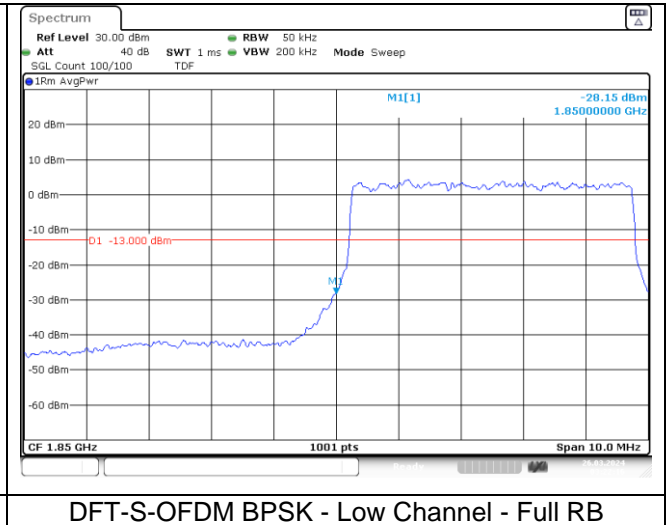

CP-OFDM 16QAM - Middle Channel - 1 RB

CP-OFDM 16QAM - Middle Channel - 1 RB

CP-OFDM 16QAM - Middle Channel - Full RB

CP-OFDM 16QAM - Middle Channel - Full RB

NR band 14 (10 MHz) Extended Band edge

NR band 25/2 (5 MHz)