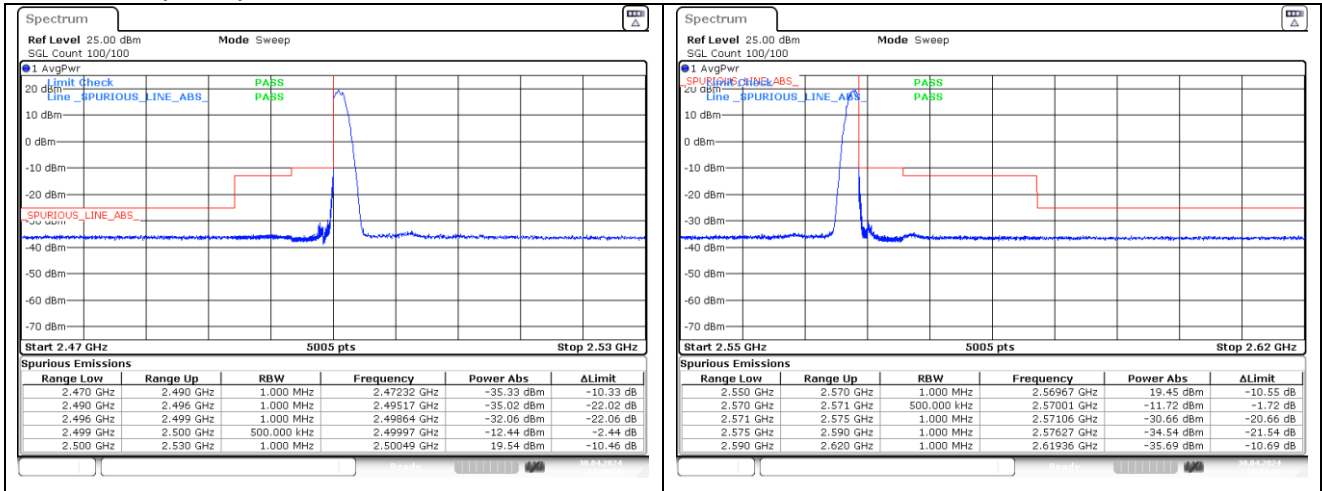

DFT-S-OFDM QPSK - High Channel - 1 RB

DFT-S-OFDM QPSK - Low Channel - Full RB

DFT-S-OFDM QPSK - High Channel - Full RB

NR band 7 (20 MHz)

DFT-S-OFDM 16QAM - Low Channel - 1 RB

DFT-S-OFDM 16QAM - High Channel - 1 RB

DFT-S-OFDM 16QAM - Low Channel - Full RB

DFT-S-OFDM 16QAM - High Channel - Full RB

NR band 7 (20 MHz)

NR band 7 (20 MHz)

CP-OFDM 16QAM - Low Channel - 1 RB

CP-OFDM 16QAM - High Channel - 1 RB

CP-OFDM 16QAM - Low Channel - Full RB