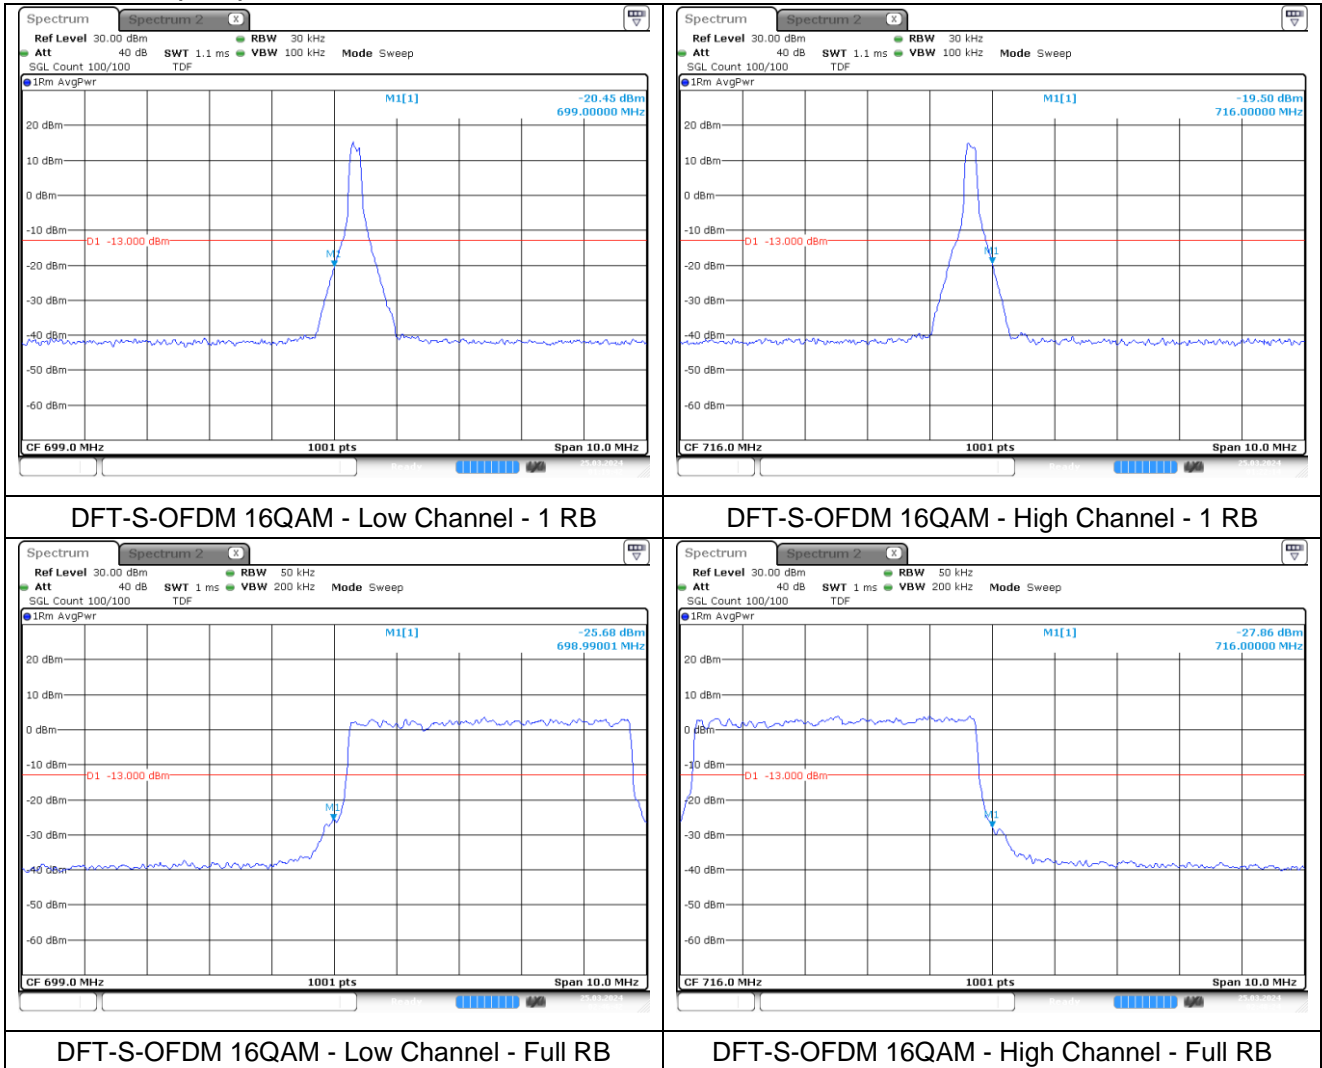

NR band 12 (5 MHz)