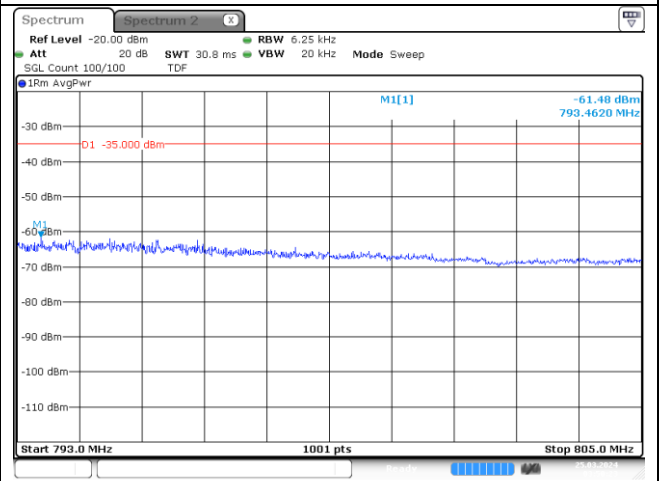

CP-OFDM 16QAM - Middle Channel - 1 RB

CP-OFDM 16QAM - Middle Channel - 1 RB

CP-OFDM 16QAM - Middle Channel - Full RB

CP-OFDM 16QAM - Middle Channel - Full RB