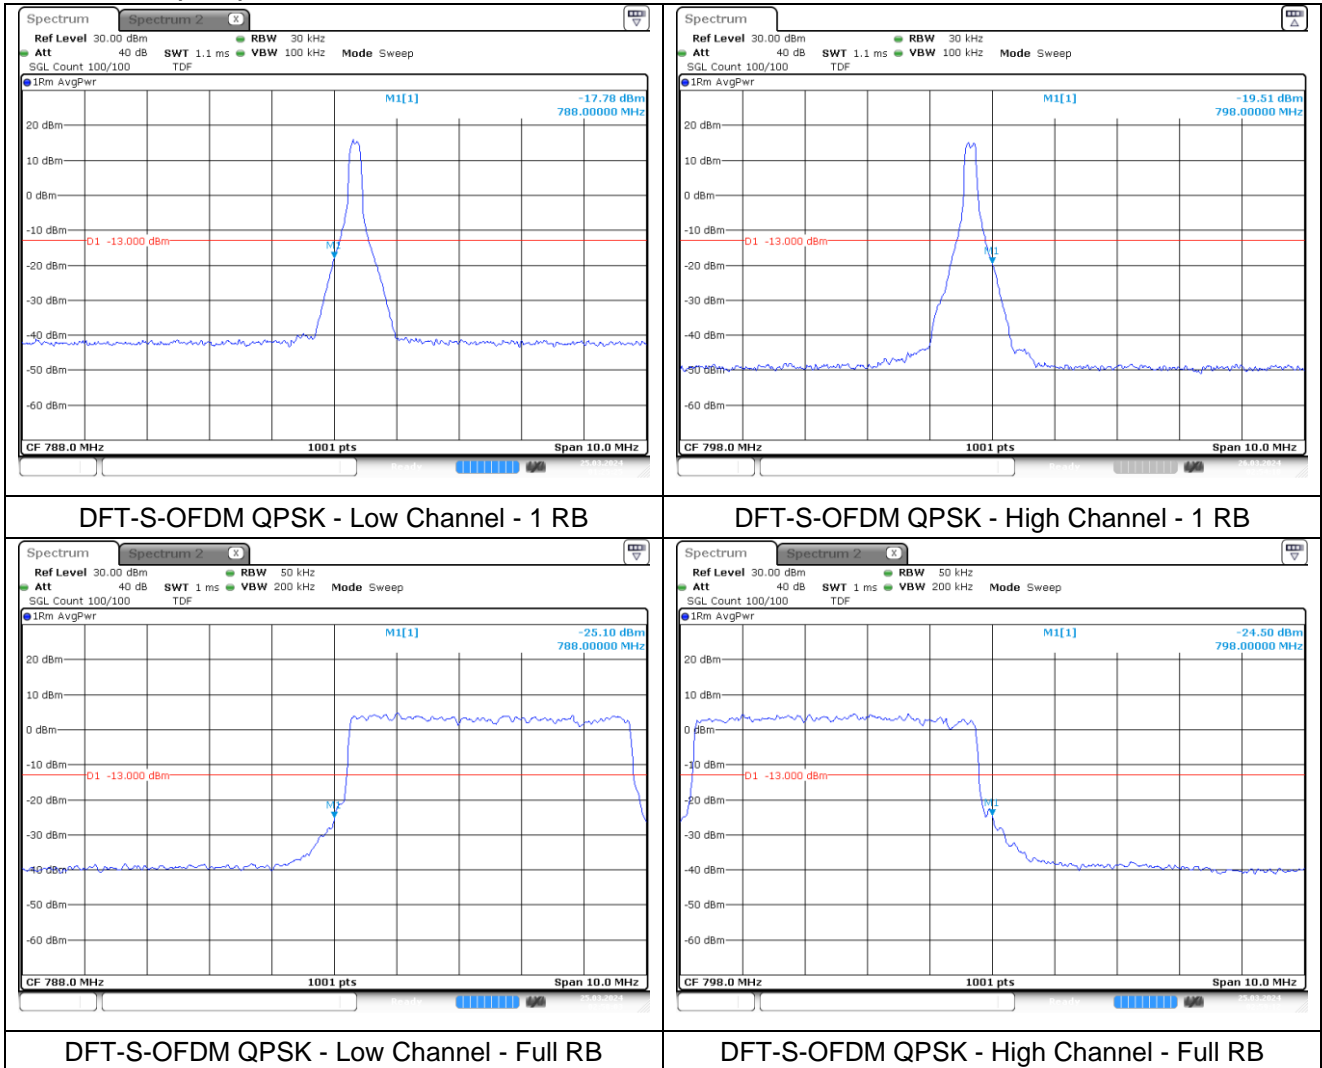

NR band 14 (5 MHz)