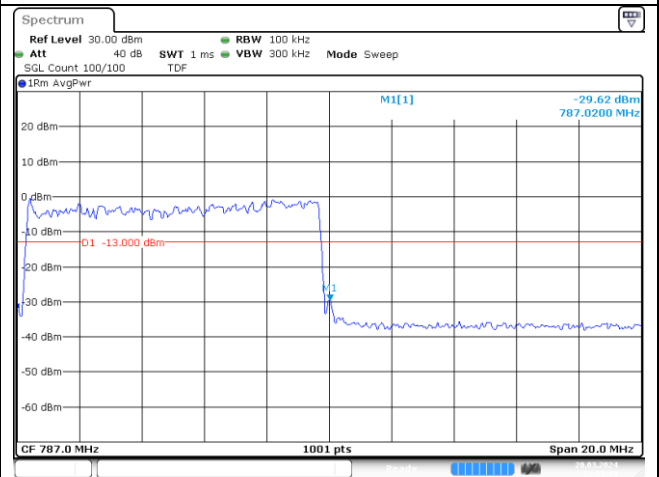

DFT-S-OFDM 16QAM - Middle Channel - Full RB