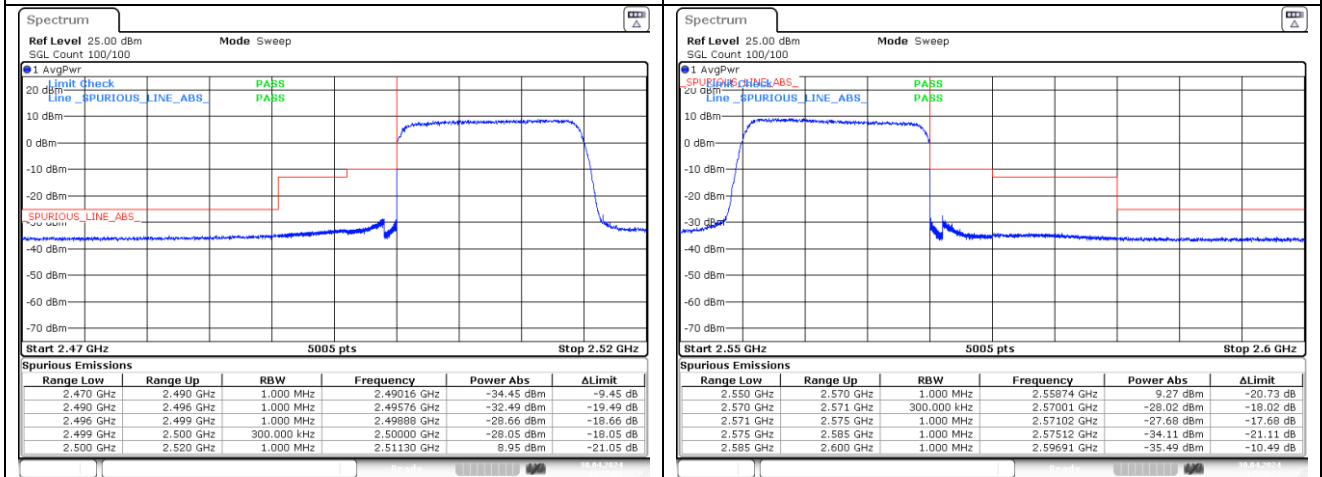

NR band 7 (15 MHz)

CP-OFDM 16QAM - Low Channel - 1 RB

CP-OFDM 16QAM - High Channel - 1 RB

CP-OFDM 16QAM - Low Channel - Full RB

CP-OFDM 16QAM - High Channel - Full RB

NR band 7 (20 MHz)

DFT-S-OFDM QPSK - Low Channel - 1 RB

DFT-S-OFDM QPSK - High Channel - 1 RB

DFT-S-OFDM QPSK - Low Channel - Full RB

DFT-S-OFDM QPSK - High Channel - Full RB

NR band 7 (20 MHz)

DFT-S-OFDM 16QAM - Low Channel - 1 RB

DFT-S-OFDM 16QAM - High Channel - 1 RB