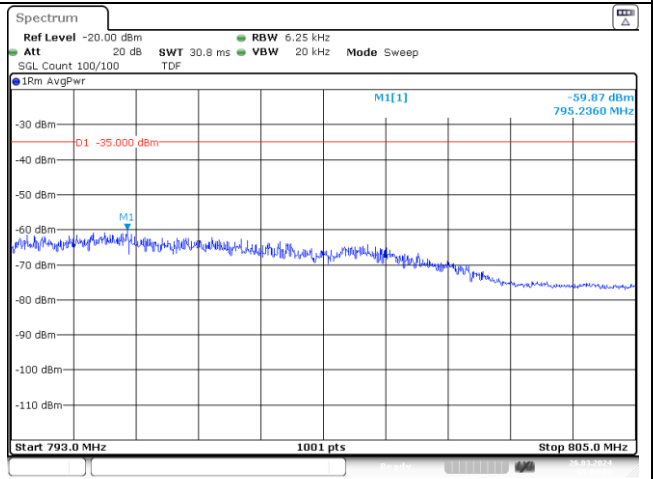

DFT-S-OFDM 16QAM - Middle Channel - 1 RB

DFT-S-OFDM 16QAM - Middle Channel - 1 RB

DFT-S-OFDM 16QAM - Middle Channel - FULL RB

DFT-S-OFDM 16QAM - Middle Channel - FULL RB