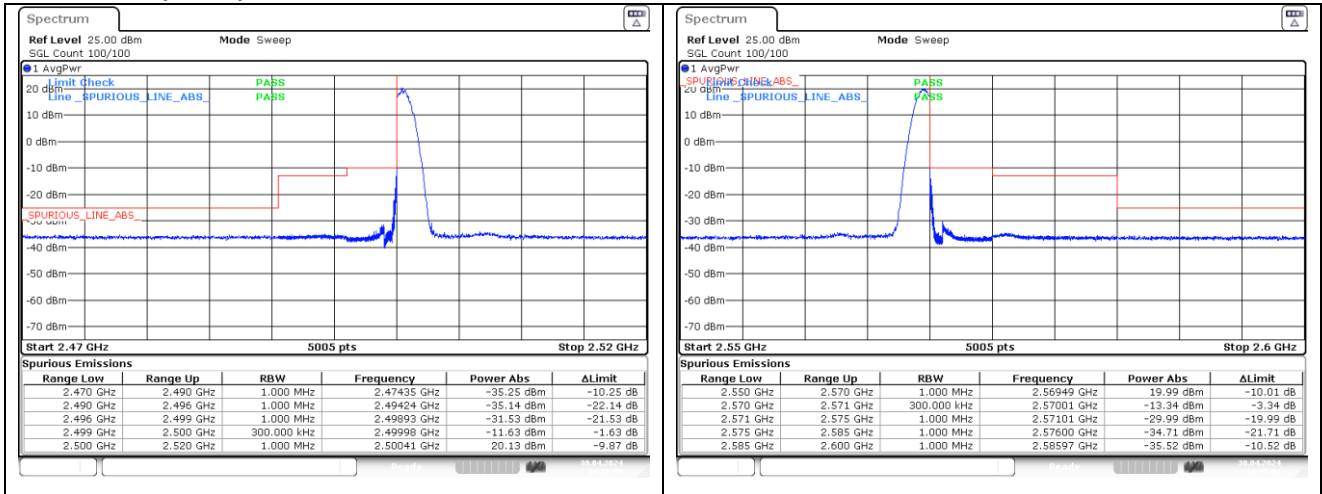

NR band 7 (15 MHz)

CP-OFDM 16QAM - Low Channel - 1 RB

CP-OFDM 16QAM - High Channel - 1 RB

CP-OFDM 16QAM - Low Channel - Full RB

CP-OFDM 16QAM - High Channel - Full RB

NR band 7 (20 MHz)

DFT-S-OFDM QPSK - Low Channel - 1 RB

DFT-S-OFDM QPSK - High Channel - 1 RB

DFT-S-OFDM QPSK - Low Channel - Full RB

DFT-S-OFDM QPSK - High Channel - Full RB

NR band 7 (20 MHz)

DFT-S-OFDM 16QAM - Low Channel - 1 RB

DFT-S-OFDM 16QAM - High Channel - 1 RB