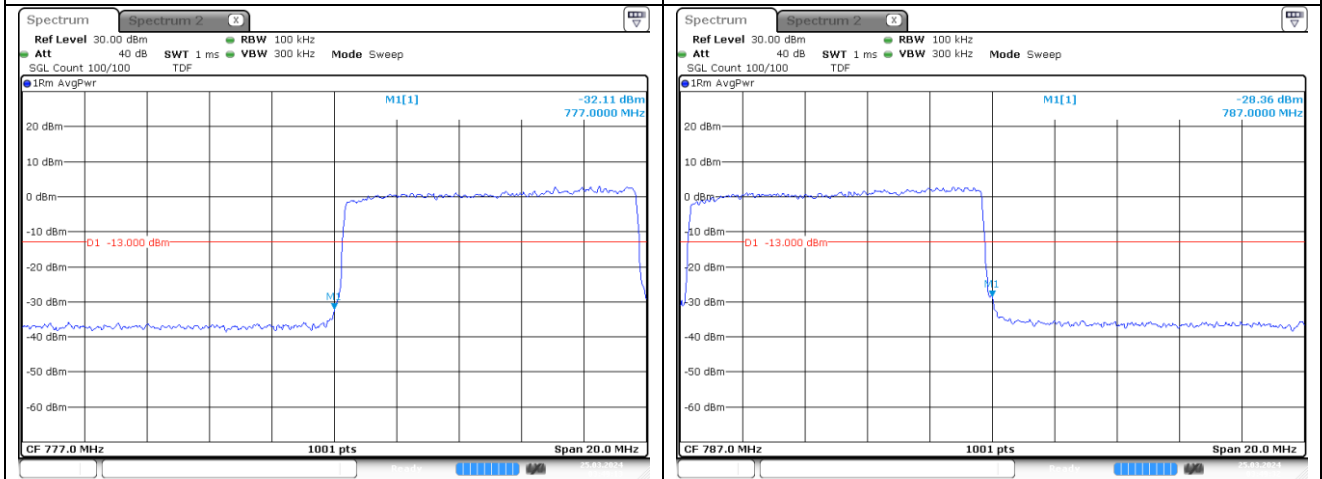

DFT-S-OFDM 16QAM - Middle Channel - 1 RB

DFT-S-OFDM 16QAM - Middle Channel - FULL RB

DFT-S-OFDM 16QAM - Middle Channel - FULL RB

NR band 13 (10 MHz)

CP-OFDM QPSK - Middle Channel - 1 RB

CP-OFDM QPSK - Middle Channel - 1 RB