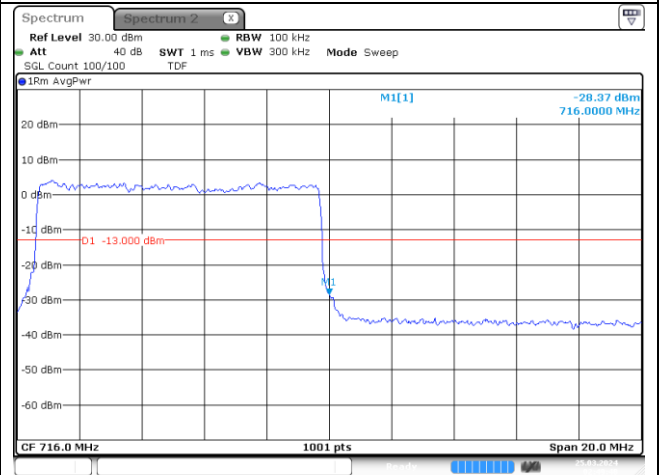

DFT-S-OFDM 16QAM - High Channel - Full RB