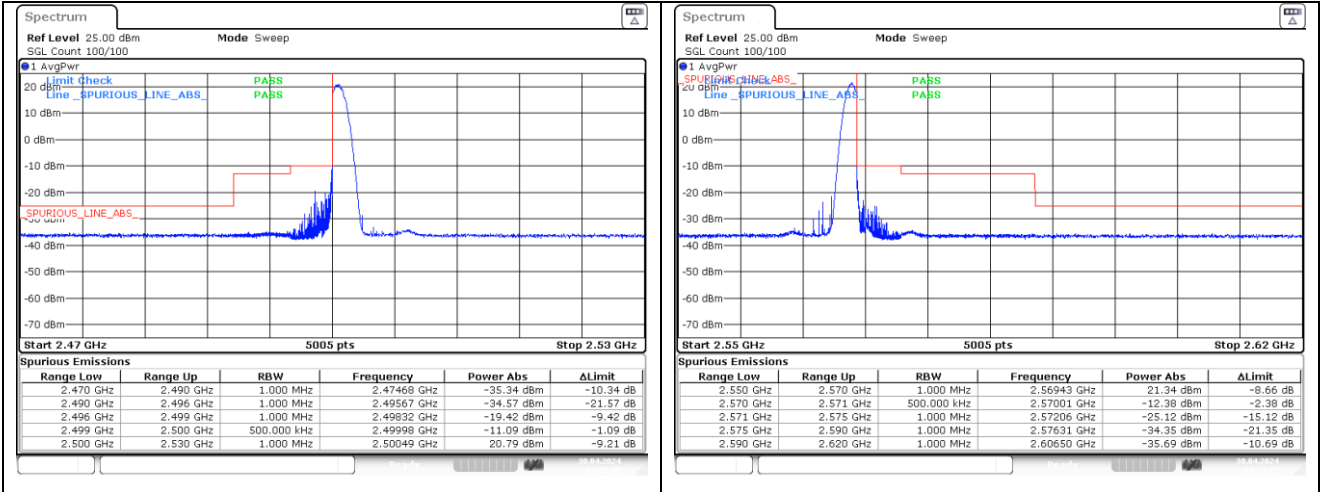

NR band 7 (15 MHz)

CP-OFDM 16QAM - Low Channel - 1 RB

CP-OFDM 16QAM - High Channel - 1 RB

CP-OFDM 16QAM - Low Channel - Full RB

CP-OFDM 16QAM - High Channel - Full RB

NR band 7 (20 MHz)

DFT-S-OFDM QPSK - Low Channel - 1 RB

DFT-S-OFDM QPSK - High Channel - 1 RB

DFT-S-OFDM QPSK - Low Channel - Full RB

DFT-S-OFDM QPSK - High Channel - Full RB

NR band 7 (20 MHz)

DFT-S-OFDM 16QAM - Low Channel - 1 RB

DFT-S-OFDM 16QAM - High Channel - 1 RB