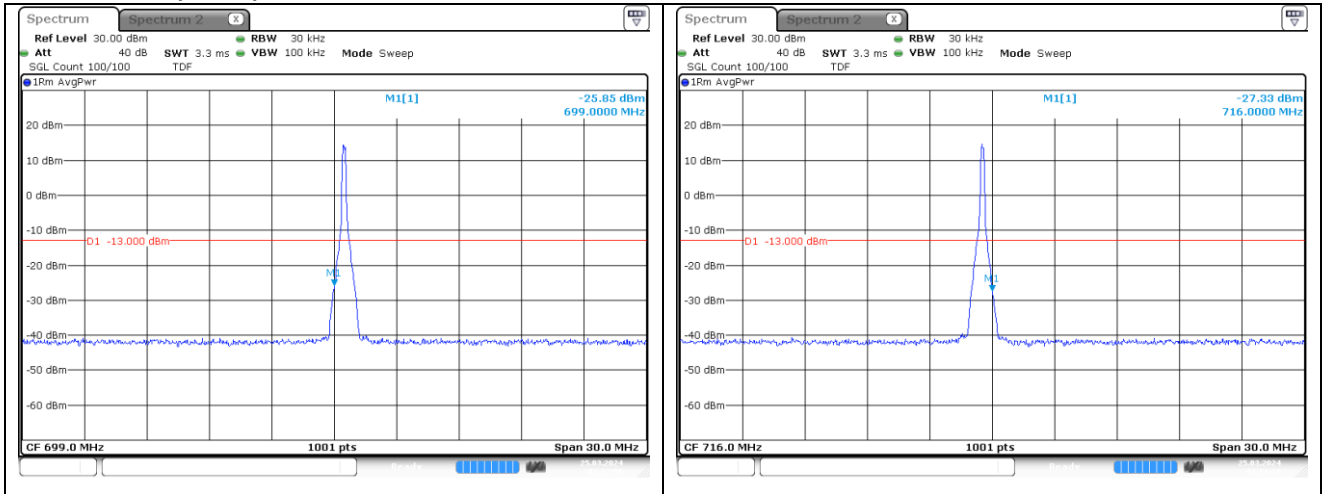

DFT-S-OFDM 16QAM - High Channel - 1 RB

DFT-S-OFDM 16QAM - Low Channel - Full RB

DFT-S-OFDM 16QAM - High Channel - Full RB

NR band 12 (10 MHz)

NR band 12 (10 MHz)

NR band 12 (15 MHz)

NR band 12 (15 MHz)

DFT-S-OFDM 16QAM - Low Channel - 1 RB