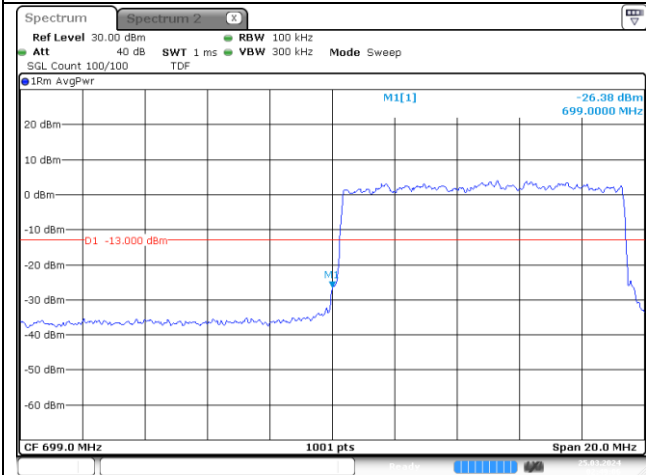

DFT-S-OFDM 16QAM - Low Channel - Full RB