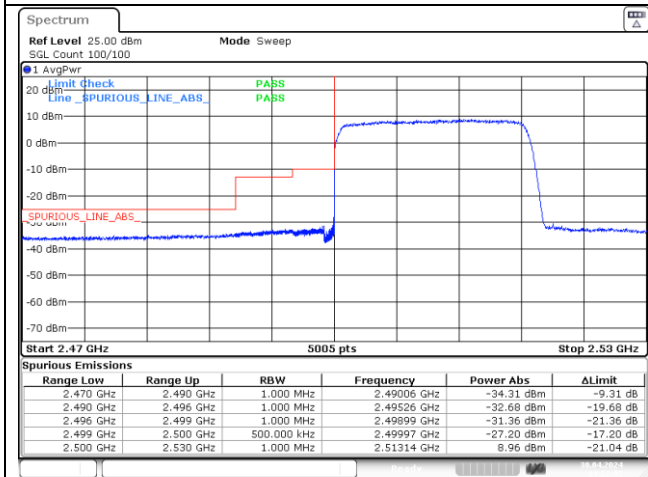

DFT-S-OFDM QPSK - High Channel - 1 RB

DFT-S-OFDM QPSK - Low Channel - Full RB

DFT-S-OFDM QPSK - High Channel - Full RB

NR band 7 (20 MHz)

DFT-S-OFDM 16QAM - Low Channel - 1 RB

DFT-S-OFDM 16QAM - High Channel - 1 RB

DFT-S-OFDM 16QAM - Low Channel - Full RB

DFT-S-OFDM 16QAM - High Channel - Full RB

NR band 7 (20 MHz)

NR band 7 (20 MHz)

CP-OFDM 16QAM - Low Channel - 1 RB

CP-OFDM 16QAM - High Channel - 1 RB

CP-OFDM 16QAM - Low Channel - Full RB