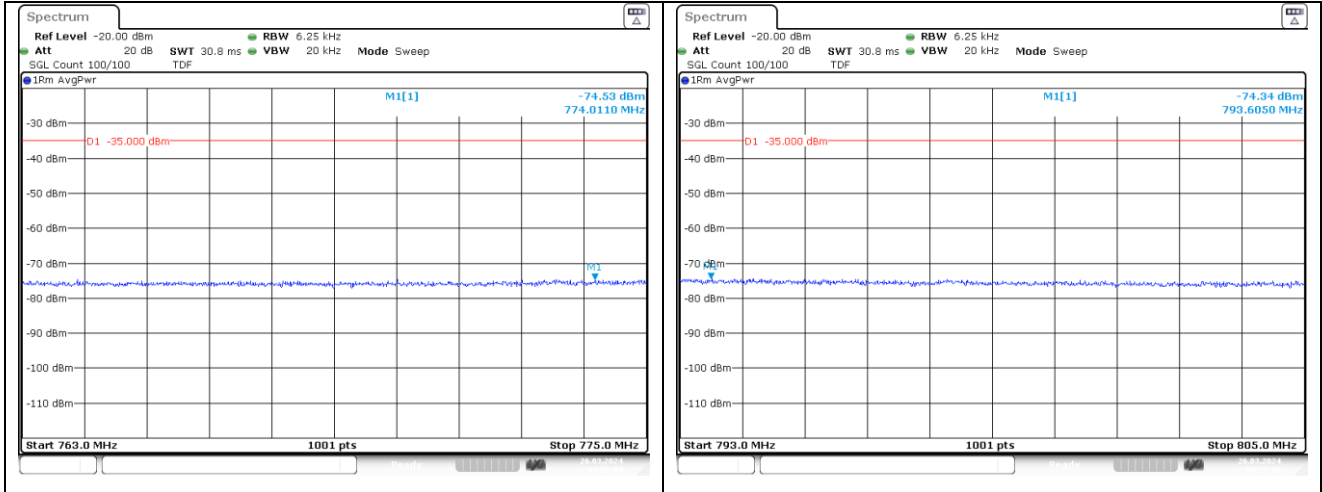

NR band 13 (10 MHz) Extended Band edge