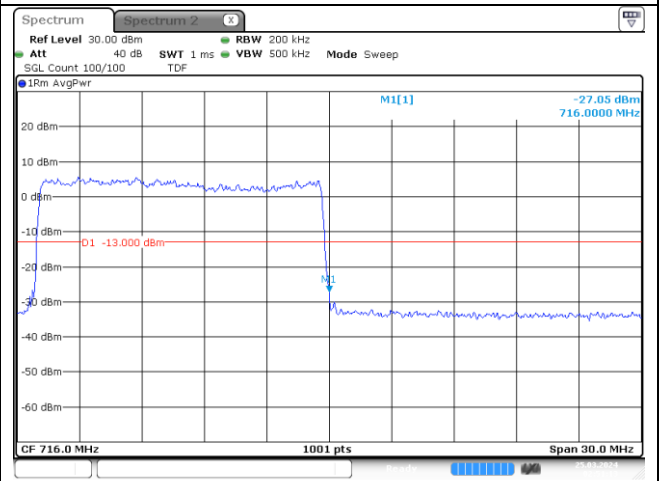

DFT-S-OFDM 16QAM - High Channel - Full RB