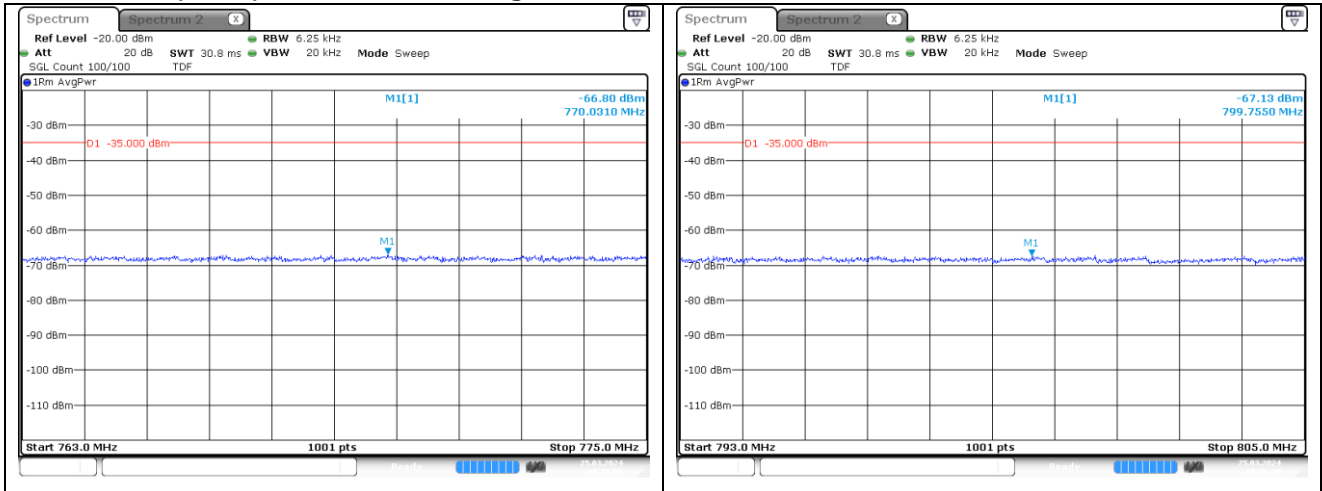

CP-OFDM QPSK - Middle Channel - Full RB

CP-OFDM QPSK - Middle Channel - Full RB

NR band 13 (10 MHz) Extended Band edge

NR band 13 (10 MHz)

NR band 13 (10 MHz) Extended Band edge

CP-OFDM 16QAM - Middle Channel - 1 RB

CP-OFDM 16QAM - Middle Channel - 1 RB

CP-OFDM 16QAM - Middle Channel - Full RB

CP-OFDM 16QAM - Middle Channel - Full RB

NR band 14 (5 MHz)

NR band 14 (5 MHz) Extended Band edge