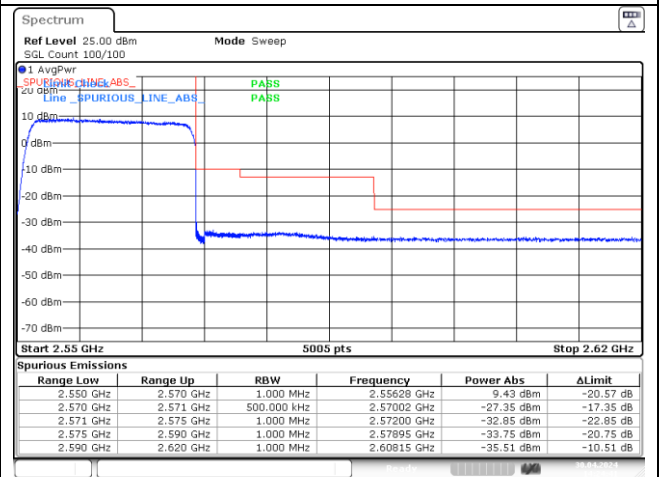

DFT-S-OFDM QPSK - High Channel - 1 RB

DFT-S-OFDM QPSK - Low Channel - Full RB

DFT-S-OFDM QPSK - High Channel - Full RB

NR band 7 (20 MHz)

DFT-S-OFDM 16QAM - Low Channel - 1 RB

DFT-S-OFDM 16QAM - High Channel - 1 RB

DFT-S-OFDM 16QAM - Low Channel - Full RB

DFT-S-OFDM 16QAM - High Channel - Full RB

NR band 7 (20 MHz)

NR band 7 (20 MHz)

CP-OFDM 16QAM - Low Channel - 1 RB

CP-OFDM 16QAM - High Channel - 1 RB

CP-OFDM 16QAM - Low Channel - Full RB