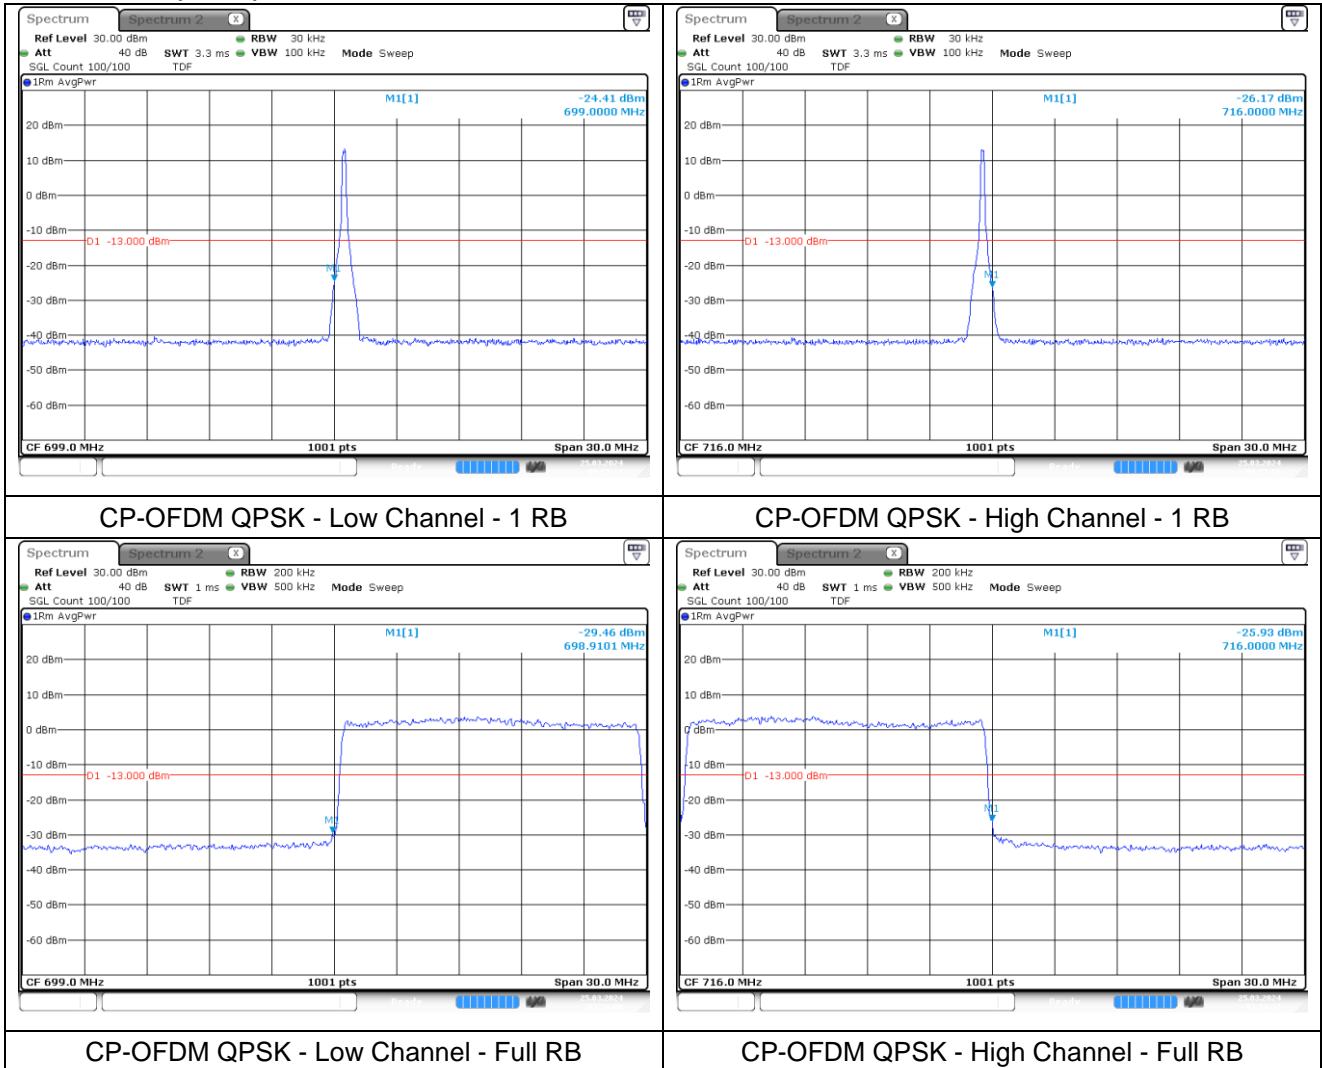

NR band 12 (15 MHz)