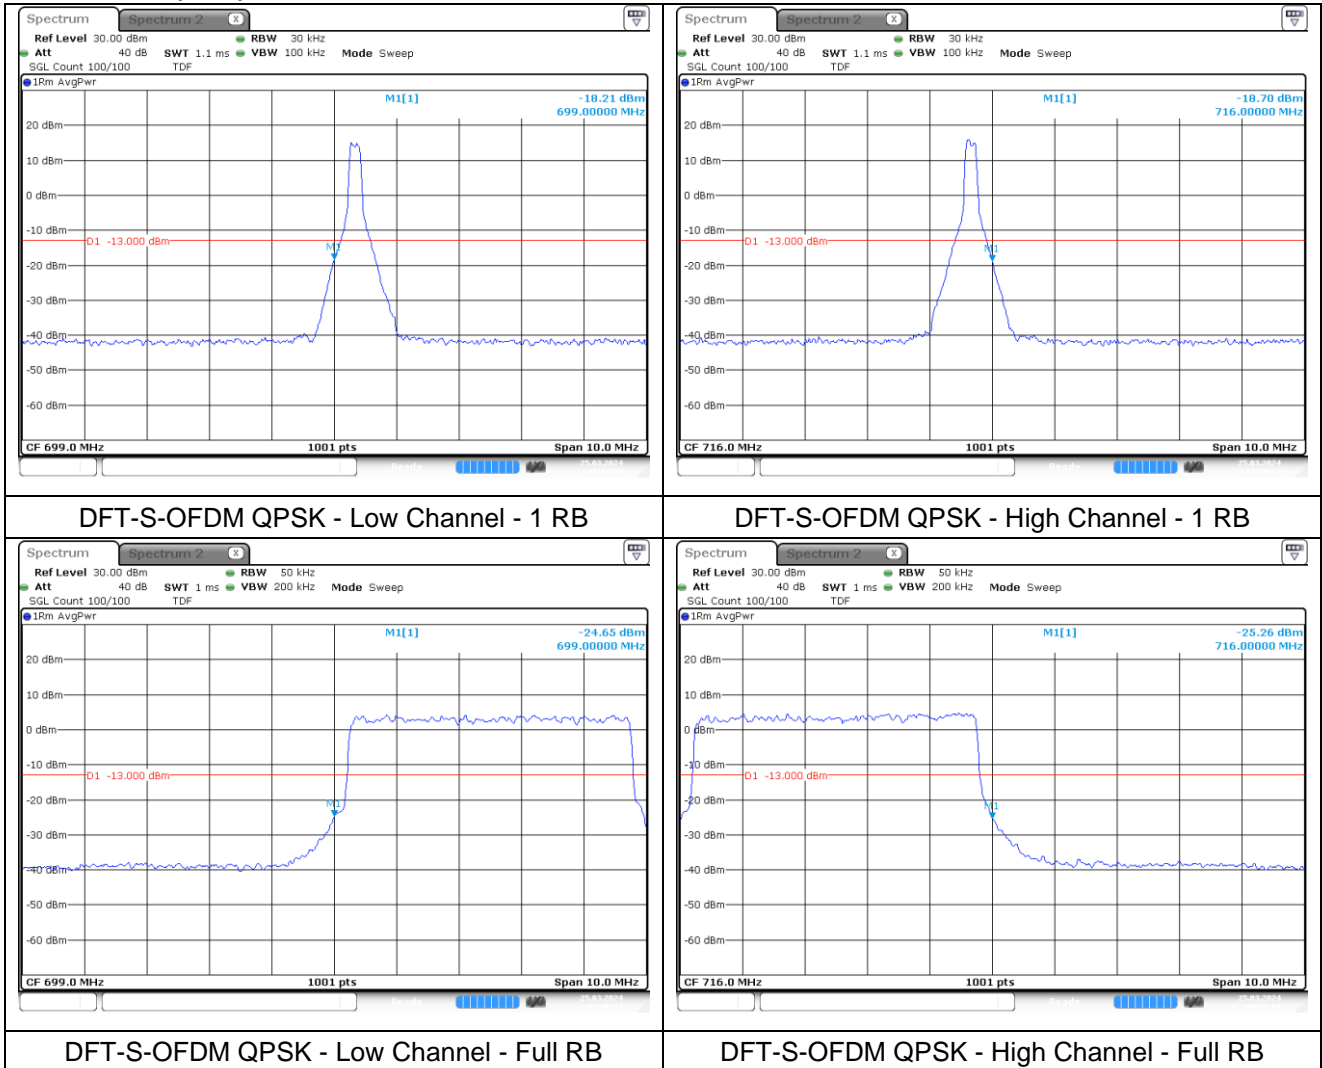

NR band 12 (5 MHz)