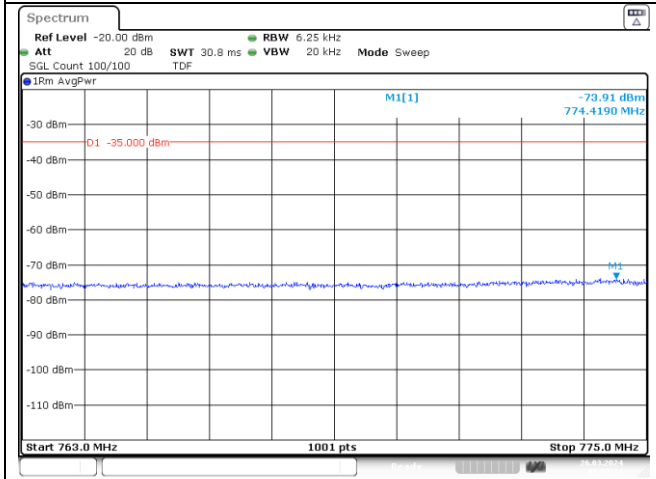

DFT-S-OFDM 16QAM - Middle Channel - 1 RB

DFT-S-OFDM 16QAM - Middle Channel - 1 RB

DFT-S-OFDM 16QAM - Middle Channel - FULL RB

DFT-S-OFDM 16QAM - Middle Channel - FULL RB