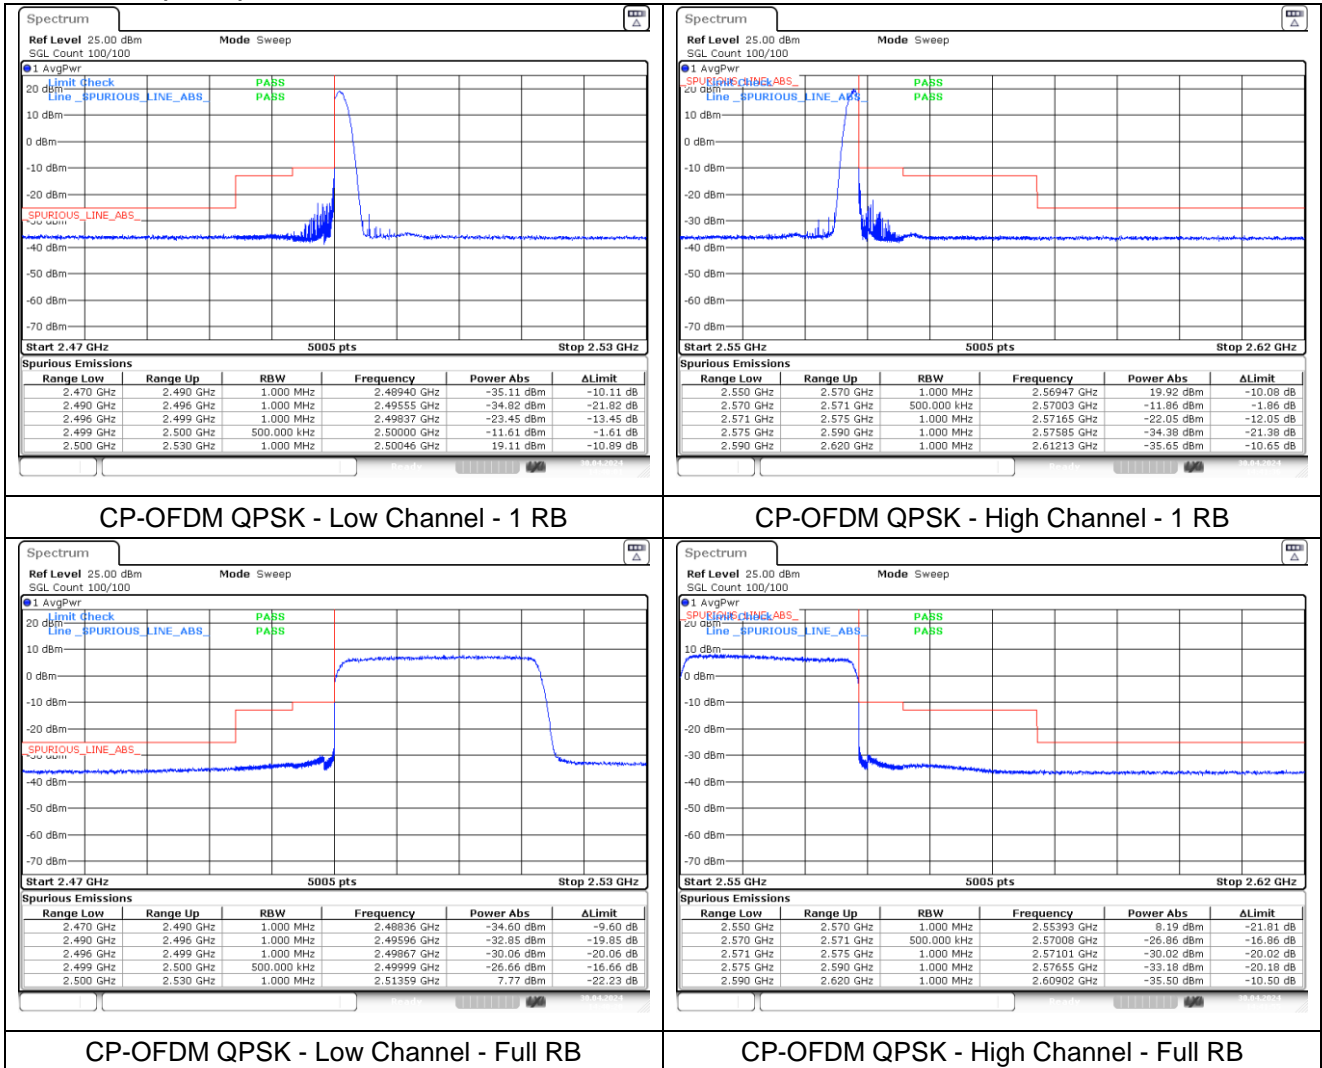

NR band 7 (20 MHz)