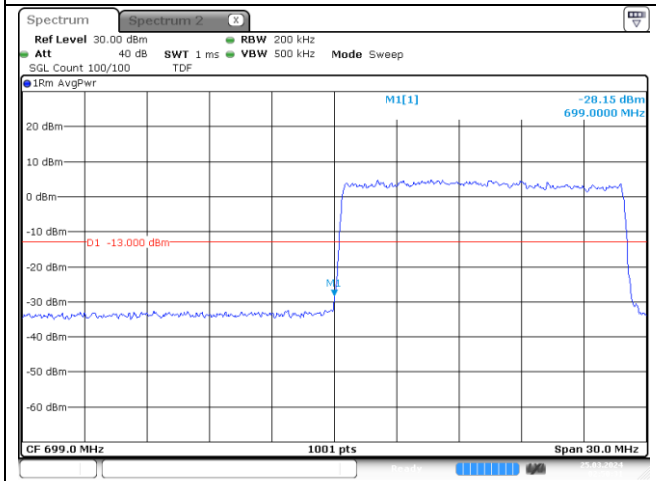

DFT-S-OFDM 16QAM - Low Channel - Full RB