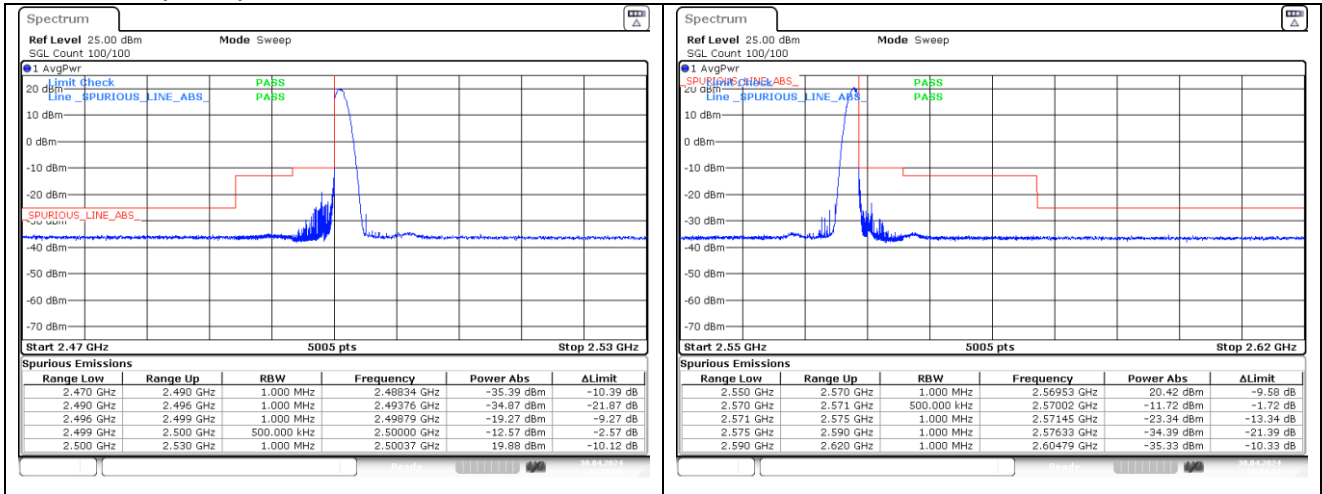

NR band 7 (15 MHz)

CP-OFDM 16QAM - Low Channel - 1 RB

CP-OFDM 16QAM - High Channel - 1 RB

CP-OFDM 16QAM - Low Channel - Full RB

CP-OFDM 16QAM - High Channel - Full RB

NR band 7 (20 MHz)

DFT-S-OFDM QPSK - Low Channel - 1 RB

DFT-S-OFDM QPSK - High Channel - 1 RB

DFT-S-OFDM QPSK - Low Channel - Full RB

DFT-S-OFDM QPSK - High Channel - Full RB

NR band 7 (20 MHz)

DFT-S-OFDM 16QAM - Low Channel - 1 RB

DFT-S-OFDM 16QAM - High Channel - 1 RB