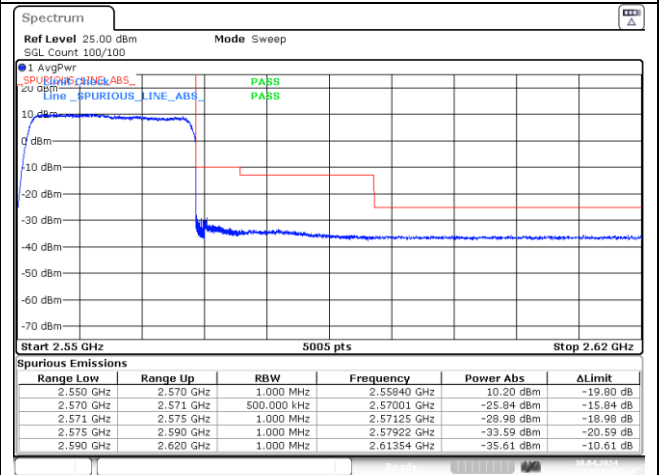

NR band 7 (15 MHz)

CP-OFDM 16QAM - Low Channel - 1 RB

CP-OFDM 16QAM - High Channel - 1 RB

CP-OFDM 16QAM - Low Channel - Full RB

CP-OFDM 16QAM - High Channel - Full RB

NR band 7 (20 MHz)

DFT-S-OFDM QPSK - Low Channel - 1 RB

DFT-S-OFDM QPSK - High Channel - 1 RB

DFT-S-OFDM QPSK - Low Channel - Full RB

DFT-S-OFDM QPSK - High Channel - Full RB

NR band 7 (20 MHz)

DFT-S-OFDM 16QAM - Low Channel - 1 RB

DFT-S-OFDM 16QAM - High Channel - 1 RB