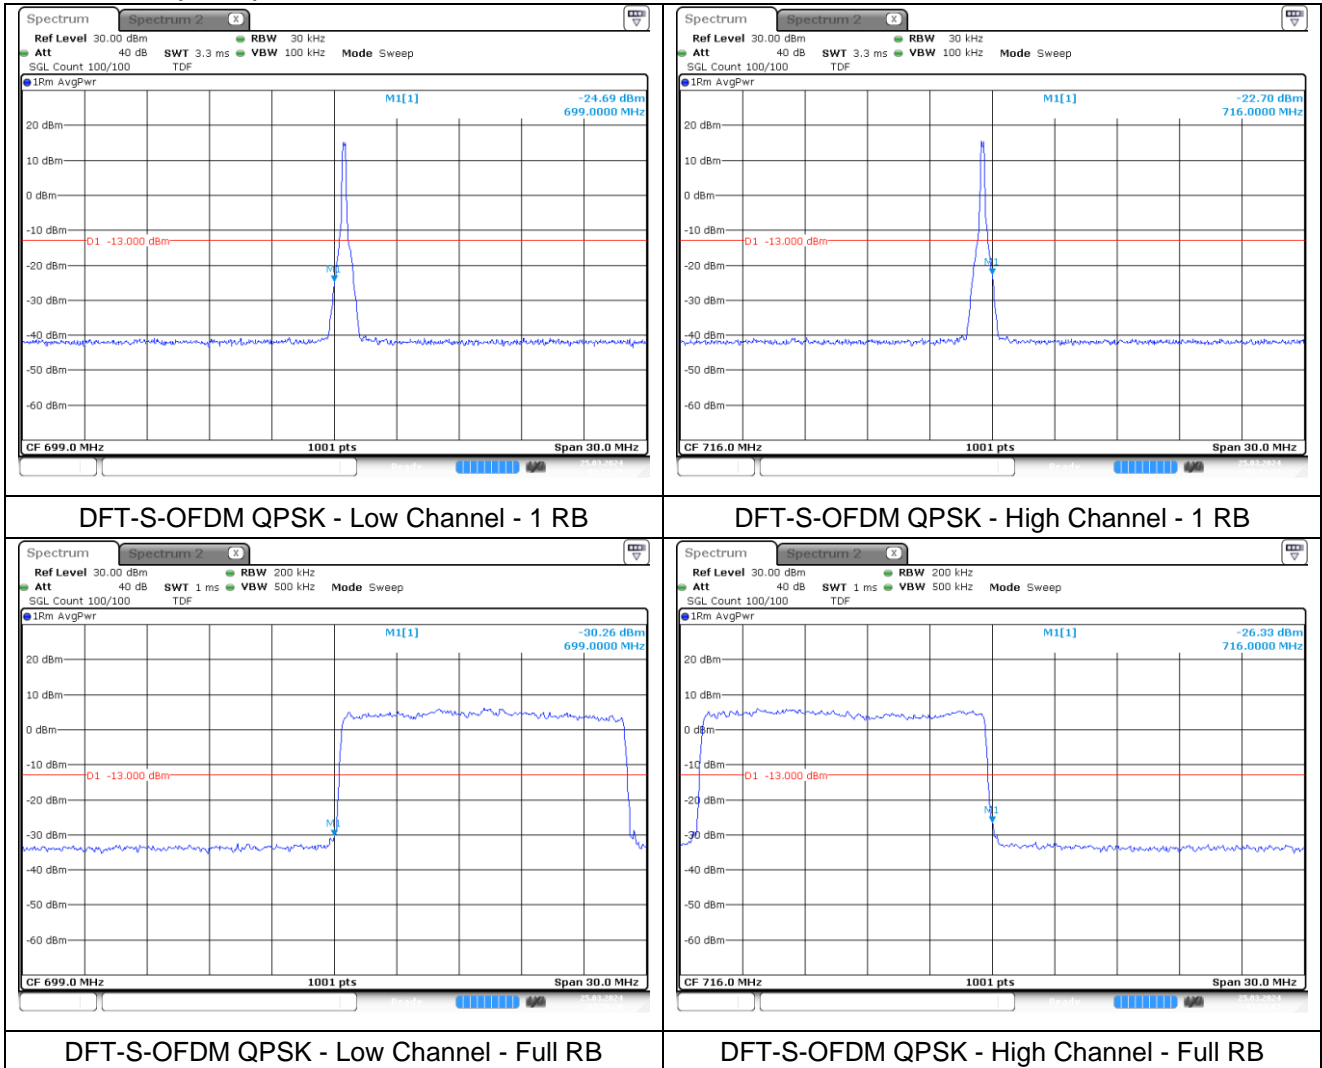

DFT-S-OFDM 16QAM - High Channel - 1 RB

DFT-S-OFDM 16QAM - Low Channel - Full RB

DFT-S-OFDM 16QAM - High Channel - Full RB

NR band 12 (10 MHz)

NR band 12 (10 MHz)

NR band 12 (15 MHz)

NR band 12 (15 MHz)

DFT-S-OFDM 16QAM - Low Channel - 1 RB