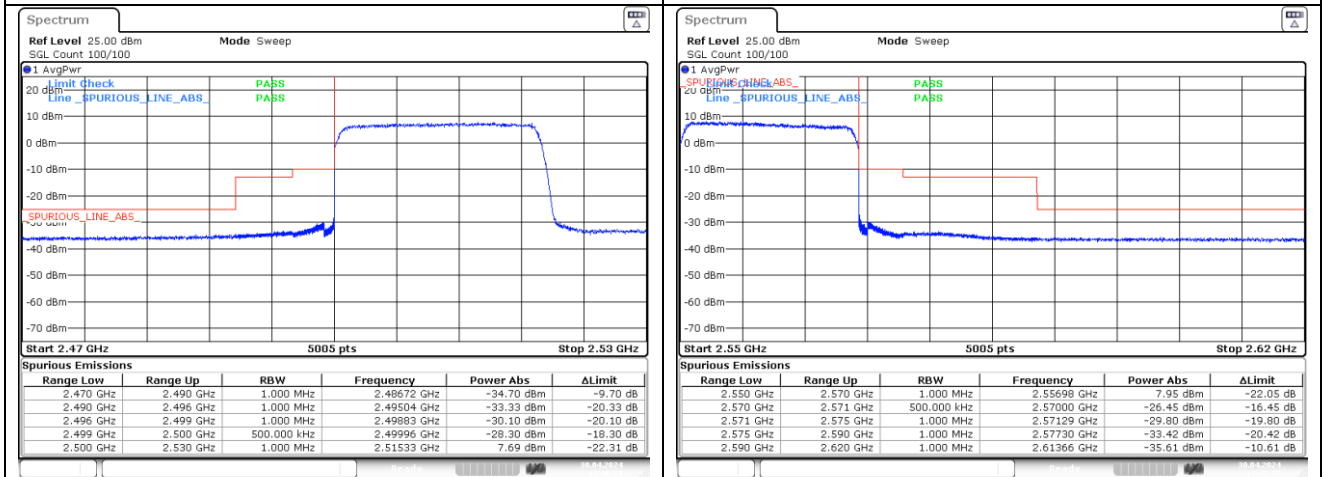

DFT-S-OFDM 16QAM - Low Channel - Full RB

DFT-S-OFDM 16QAM - High Channel - Full RB

NR band 7 (20 MHz)

NR band 7 (20 MHz)

CP-OFDM 16QAM - Low Channel - 1 RB

CP-OFDM 16QAM - High Channel - 1 RB

CP-OFDM 16QAM - Low Channel - Full RB