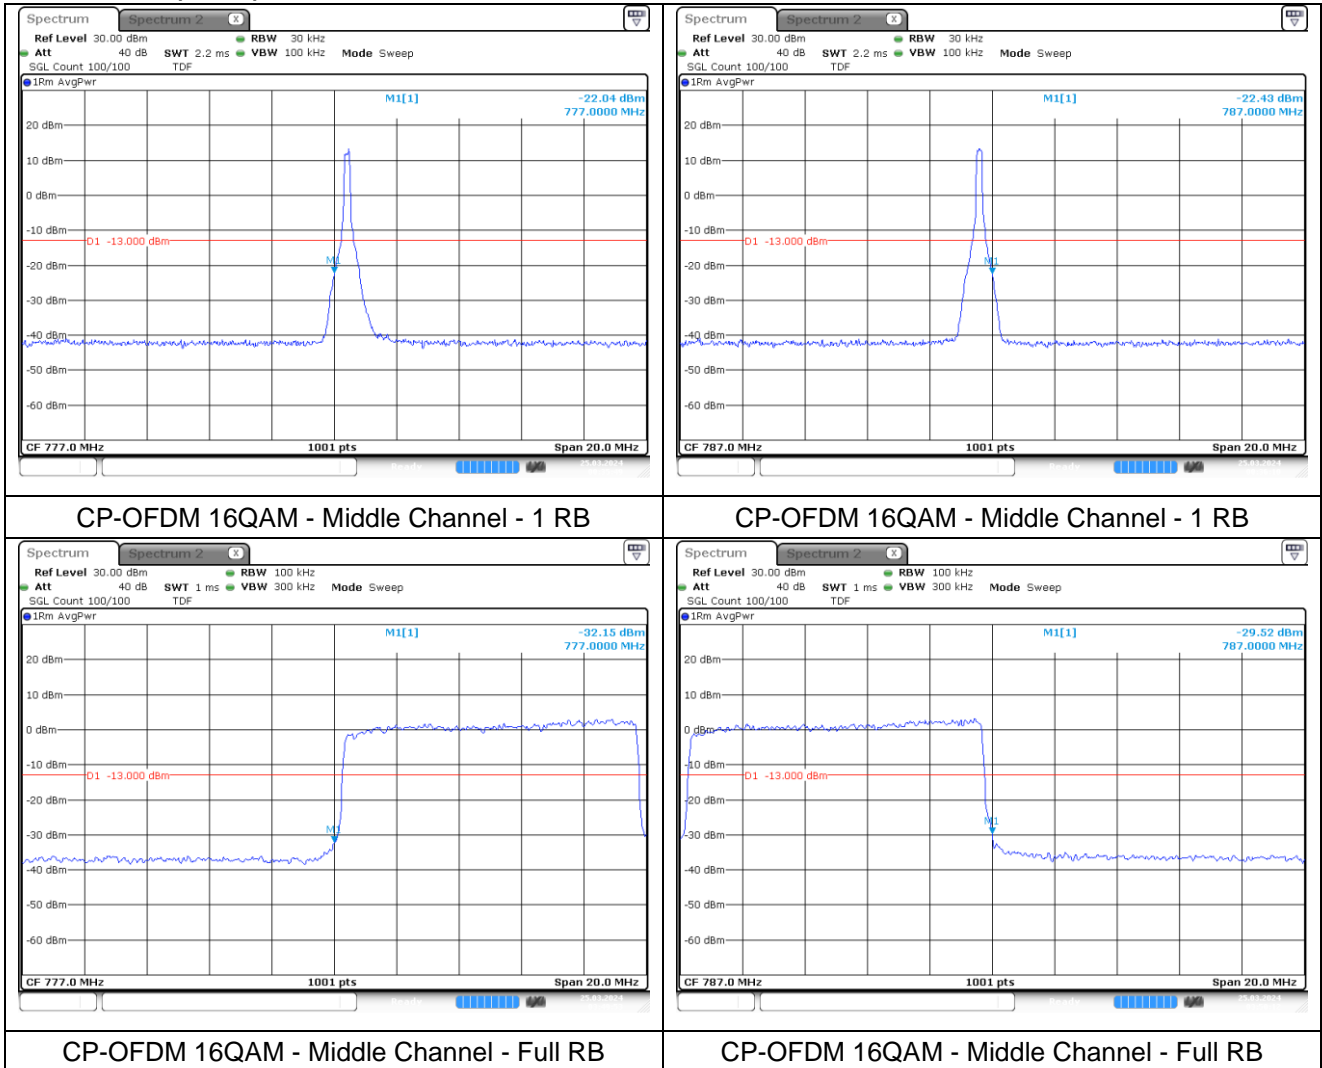

NR band 13 (10 MHz)