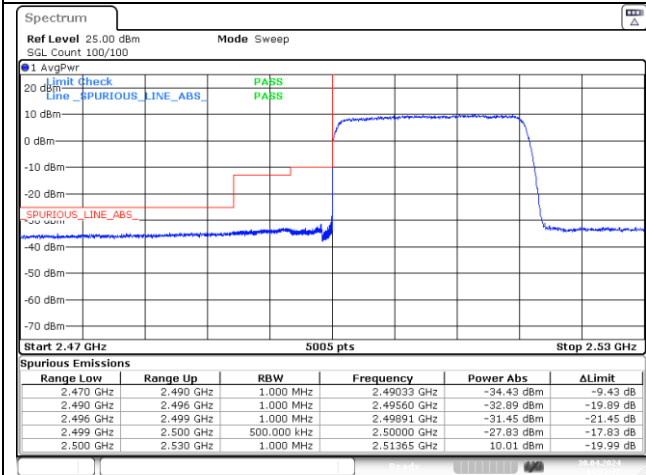

NR band 7 (15 MHz)

CP-OFDM 16QAM - Low Channel - 1 RB

CP-OFDM 16QAM - High Channel - 1 RB

CP-OFDM 16QAM - Low Channel - Full RB

CP-OFDM 16QAM - High Channel - Full RB

NR band 7 (20 MHz)

DFT-S-OFDM QPSK - Low Channel - 1 RB

DFT-S-OFDM QPSK - High Channel - 1 RB

DFT-S-OFDM QPSK - Low Channel - Full RB

DFT-S-OFDM QPSK - High Channel - Full RB

NR band 7 (20 MHz)

DFT-S-OFDM 16QAM - Low Channel - 1 RB

DFT-S-OFDM 16QAM - High Channel - 1 RB