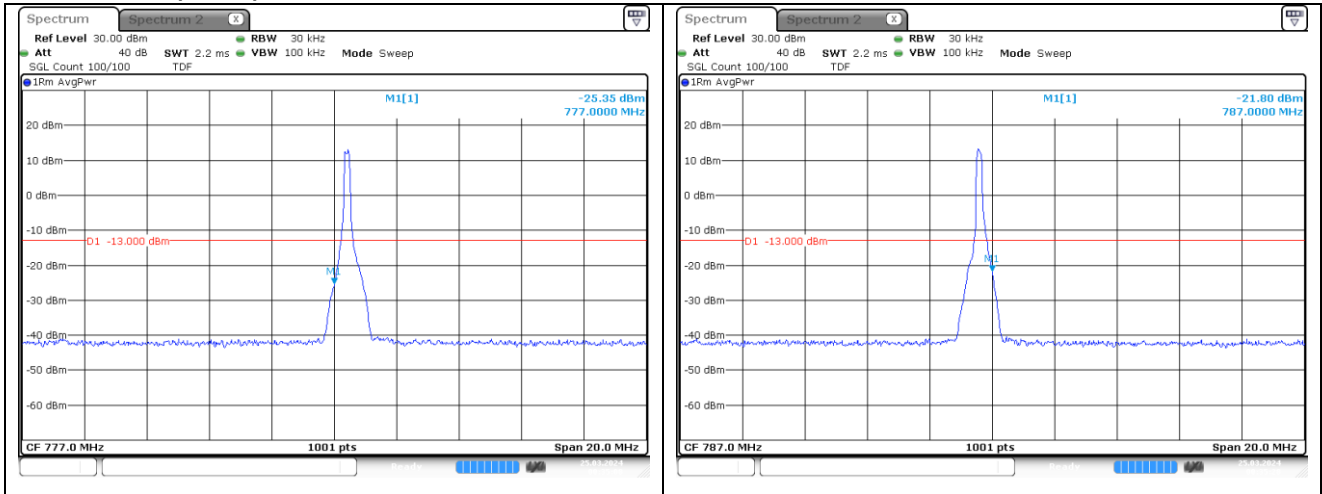

NR band 13 (10 MHz)

CP-OFDM QPSK - Middle Channel - 1 RB

CP-OFDM QPSK - Middle Channel - 1 RB