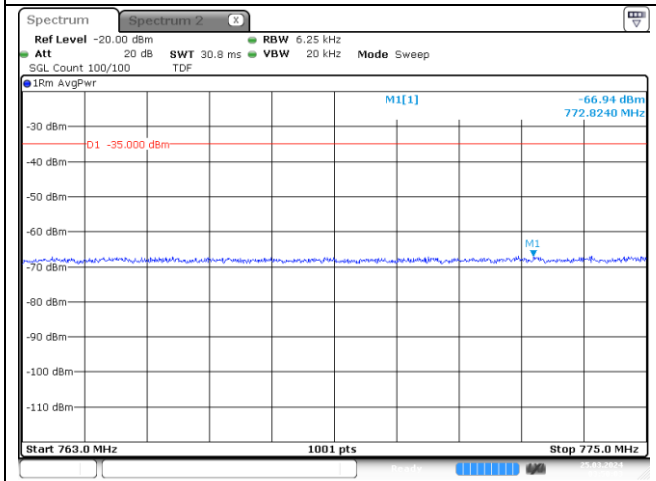

CP-OFDM 16QAM - Middle Channel - 1 RB

CP-OFDM 16QAM - Middle Channel - 1 RB

CP-OFDM 16QAM - Middle Channel - Full RB

CP-OFDM 16QAM - Middle Channel - Full RB