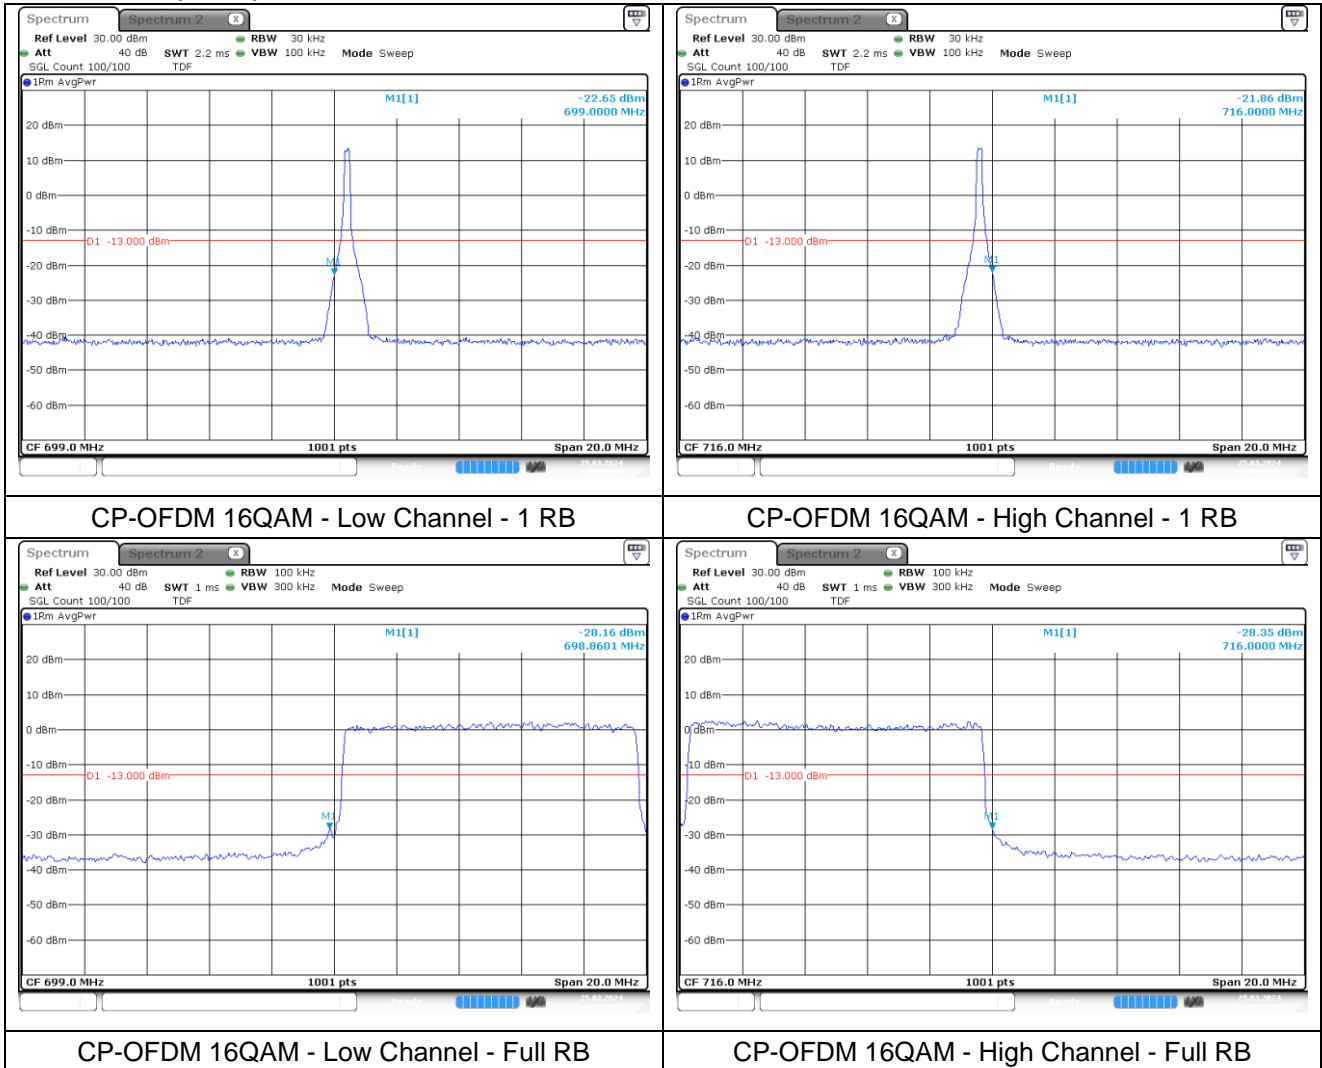

DFT-S-OFDM 16QAM - High Channel - 1 RB

DFT-S-OFDM 16QAM - Low Channel - Full RB

DFT-S-OFDM 16QAM - High Channel - Full RB

NR band 12 (10 MHz)

NR band 12 (10 MHz)

NR band 12 (15 MHz)

NR band 12 (15 MHz)

DFT-S-OFDM 16QAM - Low Channel - 1 RB