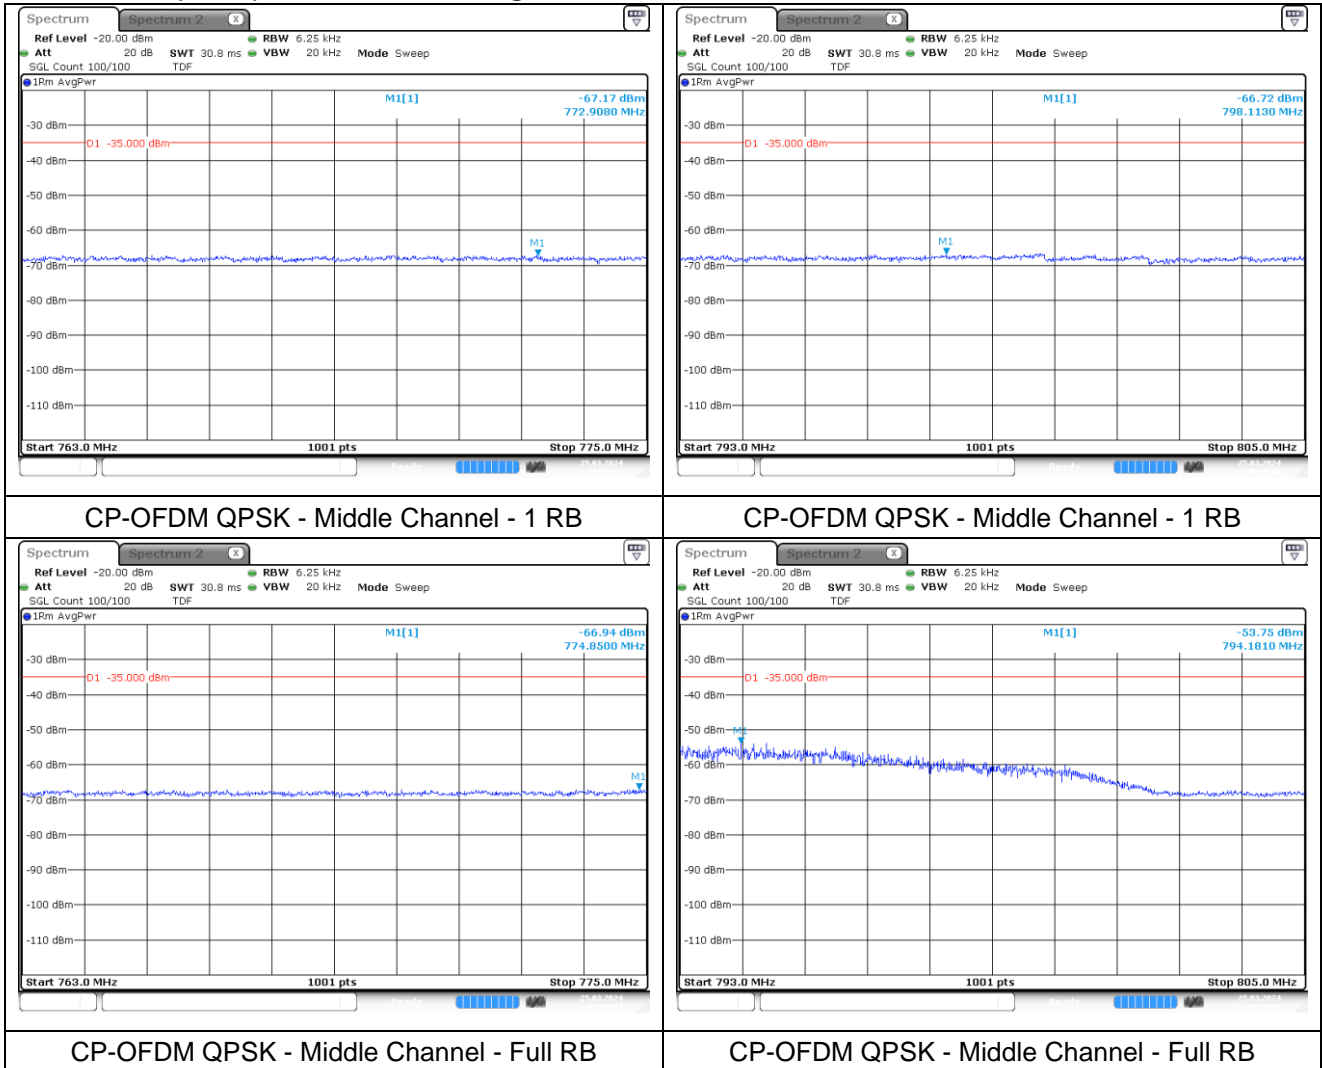

NR band 13 (10 MHz) Extended Band edge