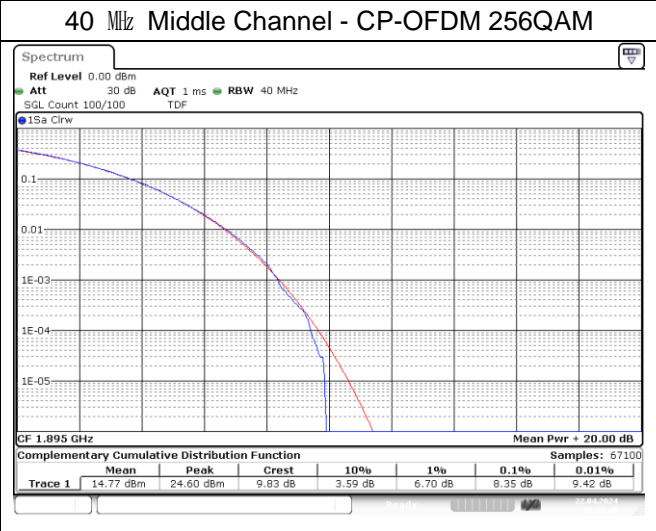

NR band 25/2