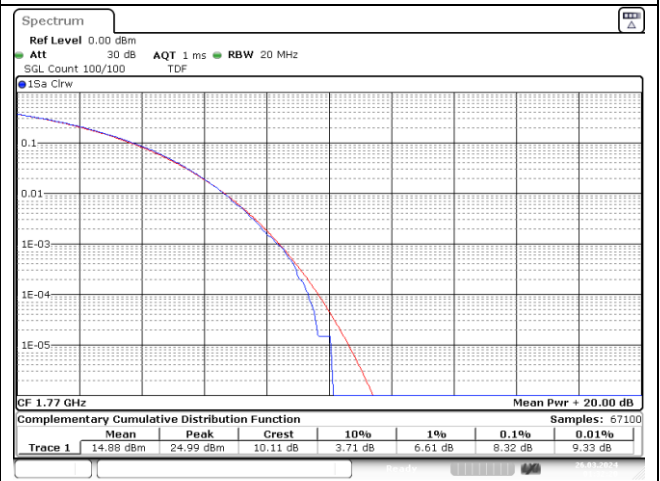

15 MHz High Channel - CP-OFDM 256QAM

NR band 66

20 MHz Low Channel - DFT-S-OFDM 256QAM

20 MHz Low Channel - CP-OFDM 256QAM

20 MHz Middle Channel - DFT-S-OFDM 256QAM

20 MHz Middle Channel - CP-OFDM 256QAM

20 MHz High Channel - DFT-S-OFDM 256QAM