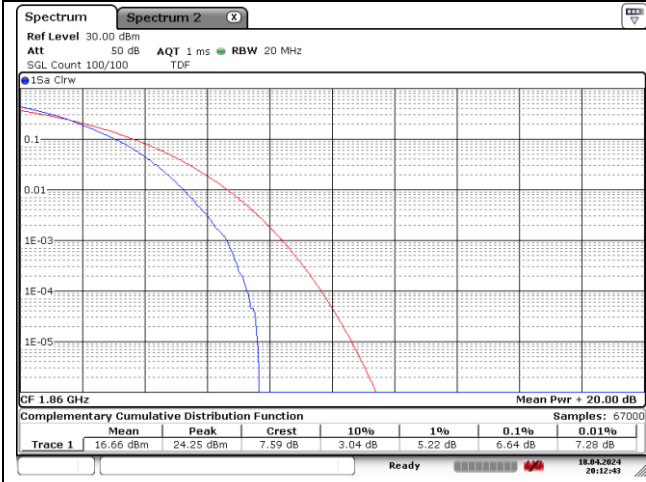

NR band 25/2

20 MHz Low Channel - DFT-S-OFDM 256QAM

20 MHz Low Channel - CP-OFDM 256QAM

20 MHz Middle Channel - DFT-S-OFDM 256QAM

20 MHz Middle Channel - CP-OFDM 256QAM

20 MHz High Channel - DFT-S-OFDM 256QAM