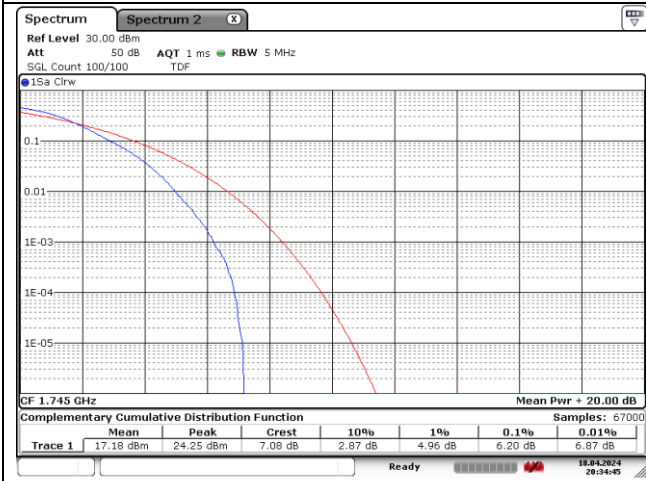

NR band 26/5 Part 90

NR band 26/5_Part 90

10 MHz Middle Channel - Full RB - DFT-S-OFDM

10 MHz Middle Channel - Full RB - CP-OFDM

NR band 66

5 MHz Low Channel - DFT-S-OFDM 256QAM

5 MHz Middle Channel - DFT-S-OFDM 256QAM