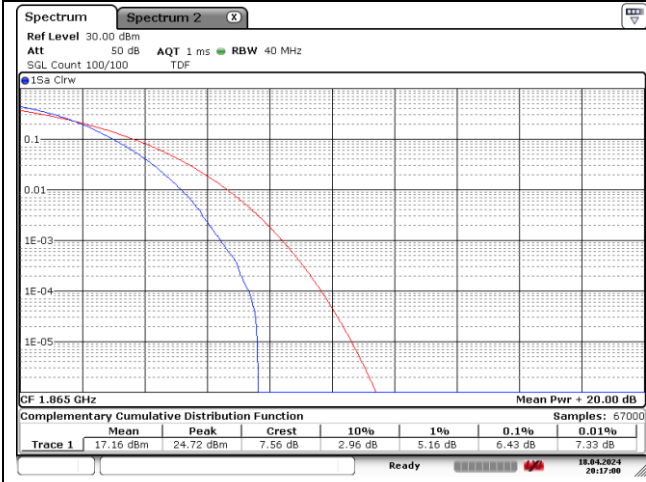

NR band 25/2