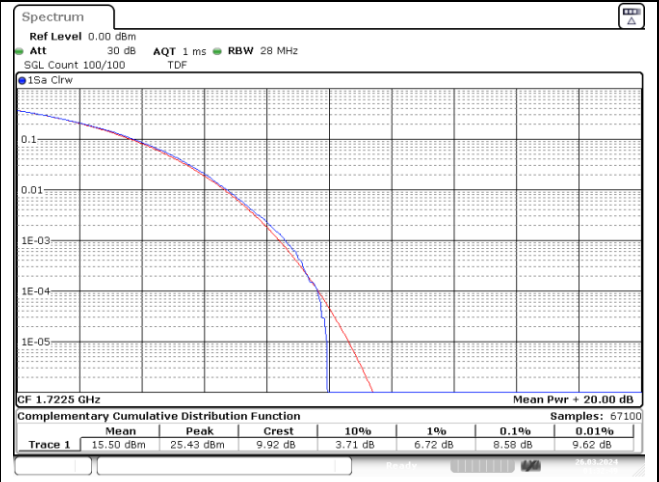

NR band 66

25 MHz Low Channel - DFT-S-OFDM 256QAM

25 MHz Low Channel - CP-OFDM 256QAM

25 MHz Middle Channel - DFT-S-OFDM 256QAM

25 MHz Middle Channel - CP-OFDM 256QAM

25 MHz High Channel - DFT-S-OFDM 256QAM

25 MHz High Channel - CP-OFDM 256QAM