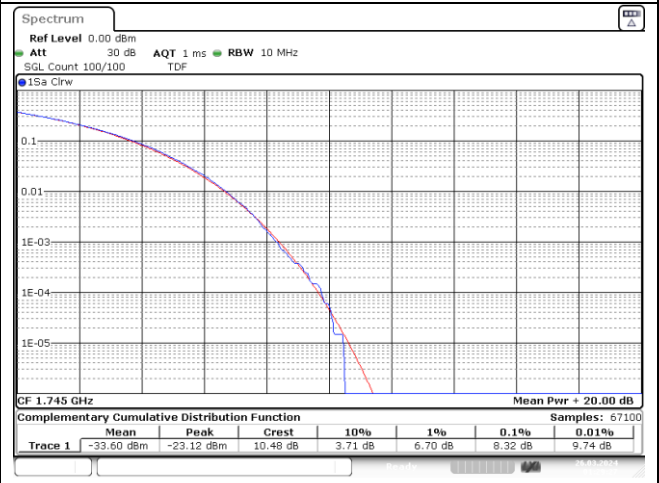

5 MHz High Channel - DFT-S-OFDM 256QAM

5 MHz High Channel - CP-OFDM 256QAM

NR band 66

10 MHz Low Channel - DFT-S-OFDM 256QAM

10 MHz Low Channel - CP-OFDM 256QAM

10 MHz Middle Channel - DFT-S-OFDM 256QAM

10 MHz Middle Channel - CP-OFDM 256QAM