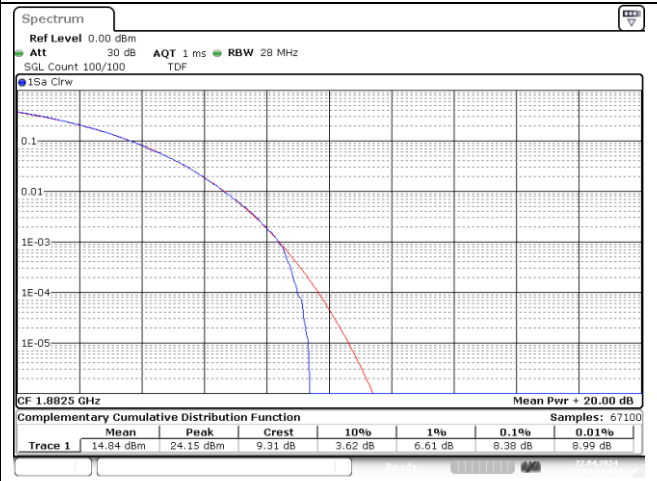

25 MHz Low Channel - DFT-S-OFDM 256QAM

25 MHz Low Channel - CP-OFDM 256QAM