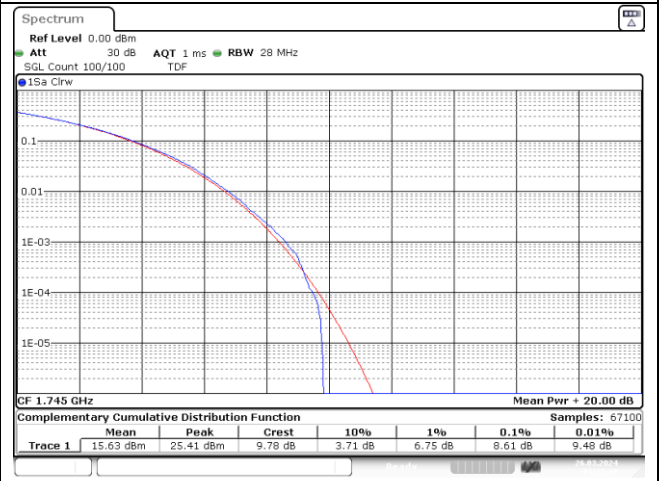

25 MHz Low Channel - DFT-S-OFDM 256QAM

25 MHz Low Channel - CP-OFDM 256QAM