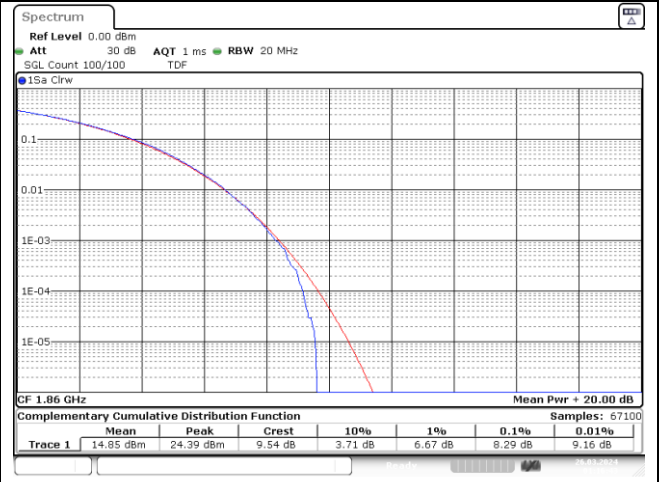

NR band 25/2

20 MHz Low Channel - DFT-S-OFDM 256QAM

20 MHz Low Channel - CP-OFDM 256QAM

20 MHz Middle Channel - DFT-S-OFDM 256QAM

20 MHz Middle Channel - CP-OFDM 256QAM

20 MHz High Channel - DFT-S-OFDM 256QAM