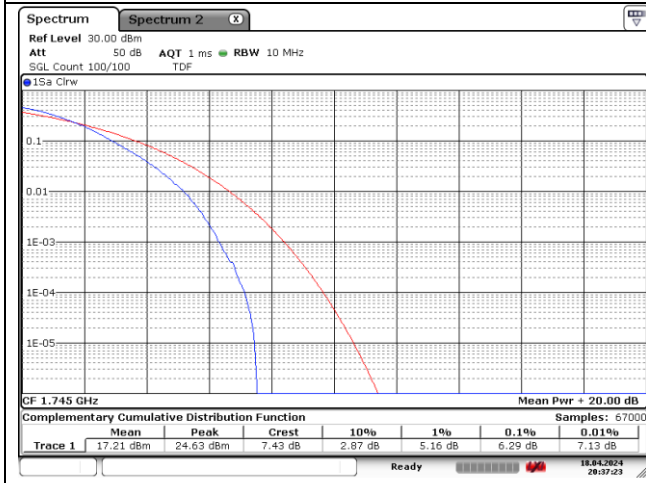

5 MHz High Channel - DFT-S-OFDM 256QAM

5 MHz High Channel - CP-OFDM 256QAM

NR band 66

10 MHz Low Channel - DFT-S-OFDM 256QAM

10 MHz Low Channel - CP-OFDM 256QAM

10 MHz Middle Channel - DFT-S-OFDM 256QAM

10 MHz Middle Channel - CP-OFDM 256QAM