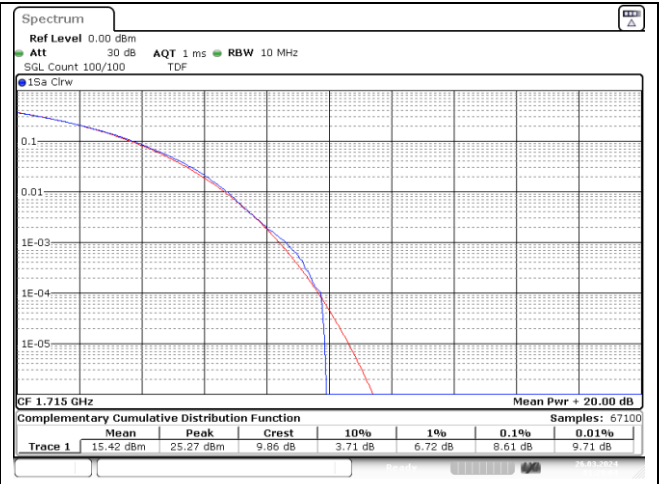

NR band 66

10 MHz Low Channel - DFT-S-OFDM 256QAM

10 MHz Low Channel - CP-OFDM 256QAM

10 MHz Middle Channel - DFT-S-OFDM 256QAM

10 MHz Middle Channel - CP-OFDM 256QAM

10 MHz High Channel - DFT-S-OFDM 256QAM

10 MHz High Channel - CP-OFDM 256QAM