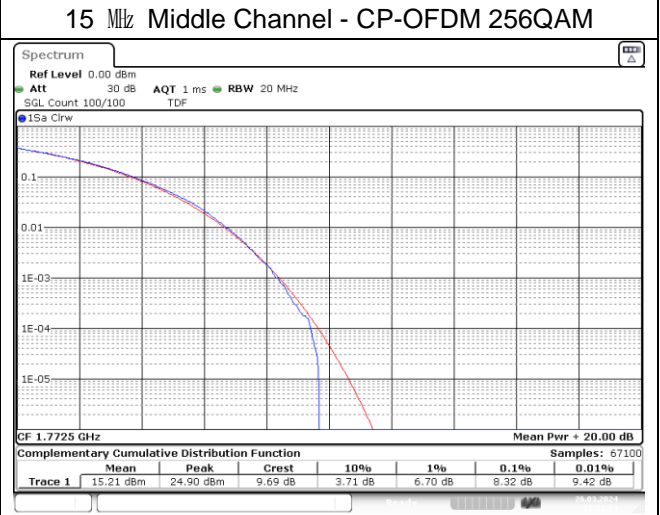

10 MHz High Channel - DFT-S-OFDM 256QAM

10 MHz High Channel - CP-OFDM 256QAM

NR band 66

15 MHz Low Channel - DFT-S-OFDM 256QAM

15 MHz Middle Channel - DFT-S-OFDM 256QAM

15 MHz High Channel - DFT-S-OFDM 256QAM