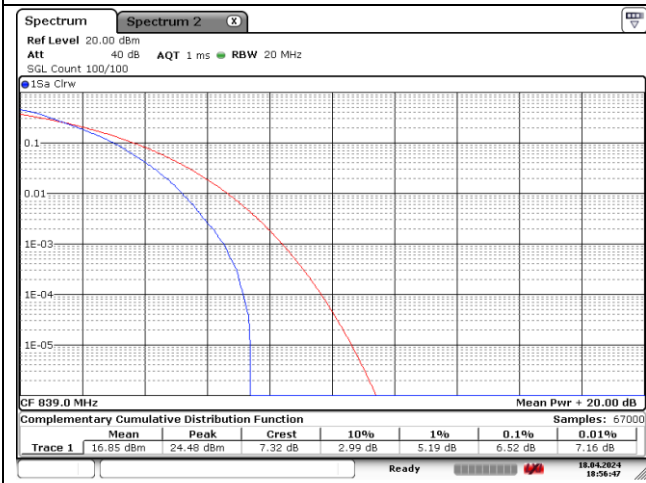

20 MHz High Channel - DFT-S-OFDM 256QAM