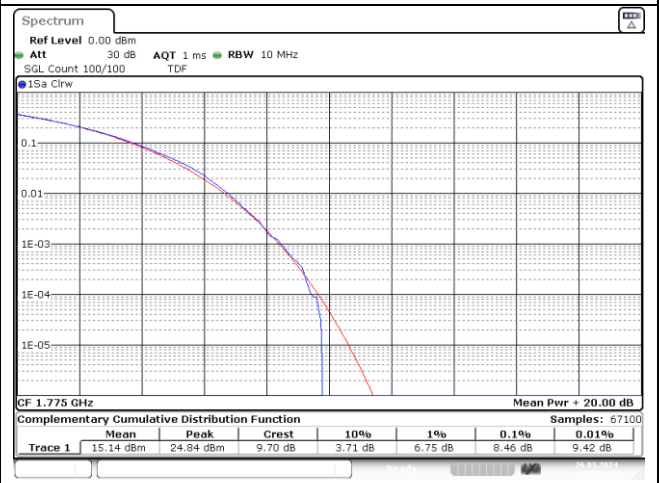

5 MHz High Channel - DFT-S-OFDM 256QAM

5 MHz High Channel - CP-OFDM 256QAM

NR band 66

10 MHz Low Channel - DFT-S-OFDM 256QAM

10 MHz Low Channel - CP-OFDM 256QAM

10 MHz Middle Channel - DFT-S-OFDM 256QAM

10 MHz Middle Channel - CP-OFDM 256QAM