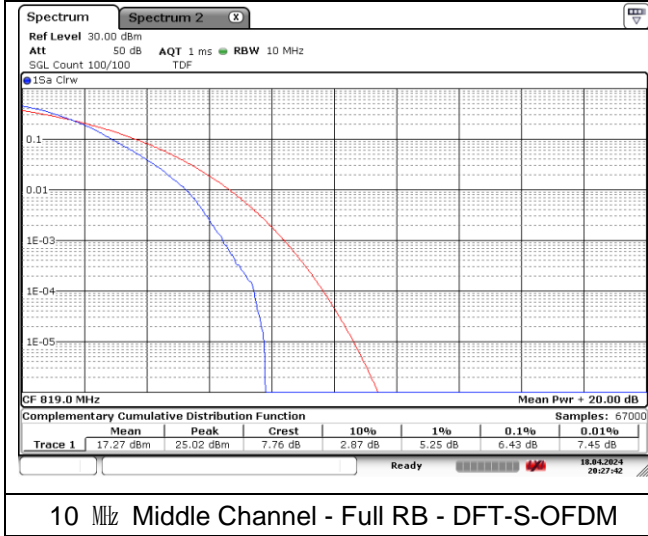

NR band 26/5_Part 90

10 MHz Middle Channel - Full RB - DFT-S-OFDM