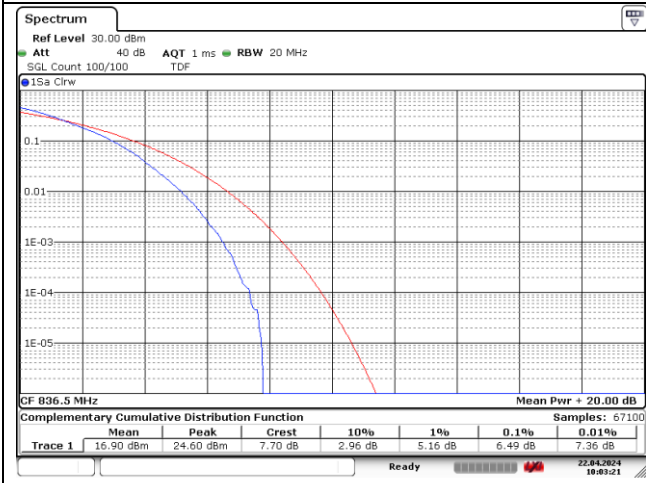

20 MHz Middle Channel - DFT-S-OFDM 256QAM