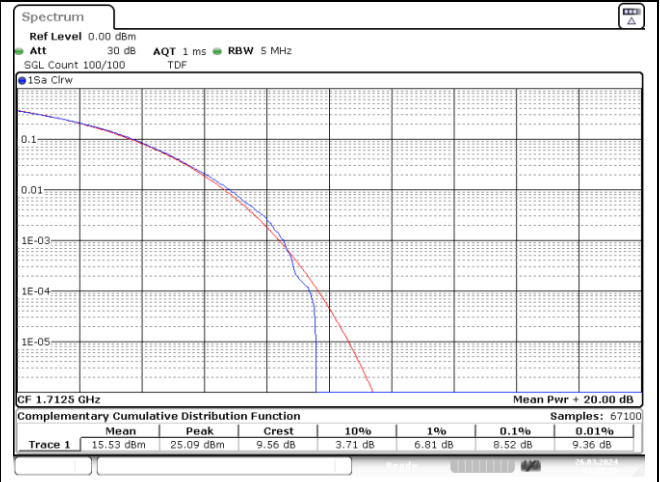

NR band 26/5 Part 90

NR band 26/5_Part 90

10 MHz Middle Channel - Full RB - DFT-S-OFDM

10 MHz Middle Channel - Full RB - CP-OFDM

NR band 66

5 MHz Low Channel - DFT-S-OFDM 256QAM

5 MHz Middle Channel - DFT-S-OFDM 256QAM