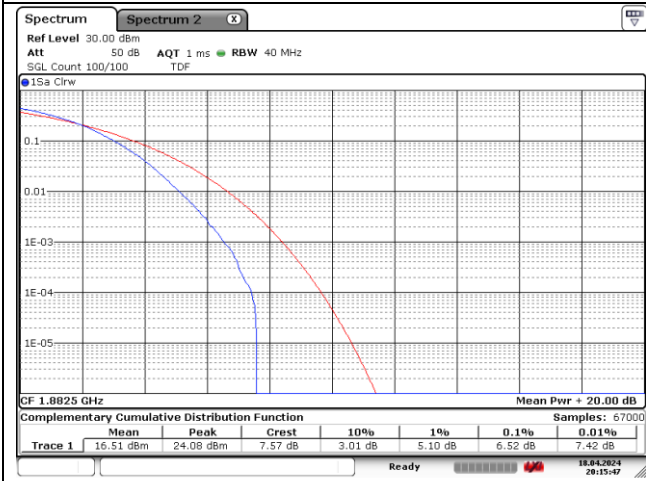

30 MHz Low Channel - DFT-S-OFDM 256QAM