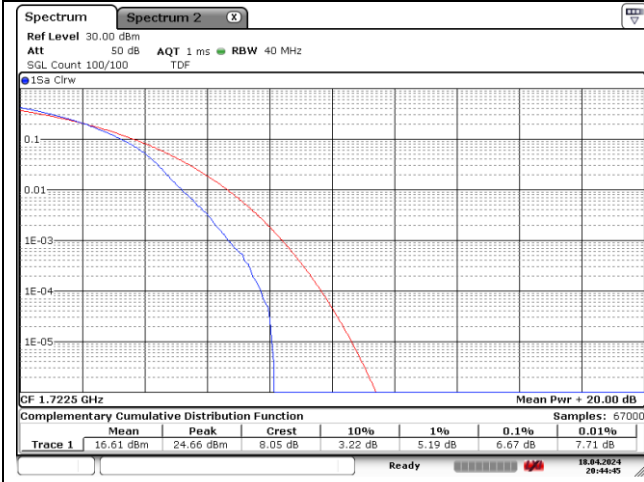

NR band 66

25 MHz Low Channel - DFT-S-OFDM 256QAM

25 MHz Low Channel - CP-OFDM 256QAM

25 MHz Middle Channel - DFT-S-OFDM 256QAM

25 MHz Middle Channel - CP-OFDM 256QAM

25 MHz High Channel - DFT-S-OFDM 256QAM

25 MHz High Channel - CP-OFDM 256QAM