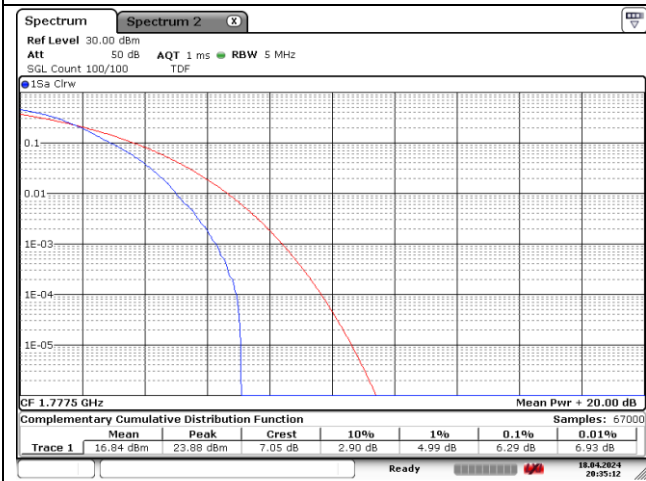

NR band 26/5 Part 90

NR band 26/5_Part 90

10 MHz Middle Channel - Full RB - DFT-S-OFDM

10 MHz Middle Channel - Full RB - CP-OFDM

NR band 66

5 MHz Low Channel - DFT-S-OFDM 256QAM

5 MHz Middle Channel - DFT-S-OFDM 256QAM