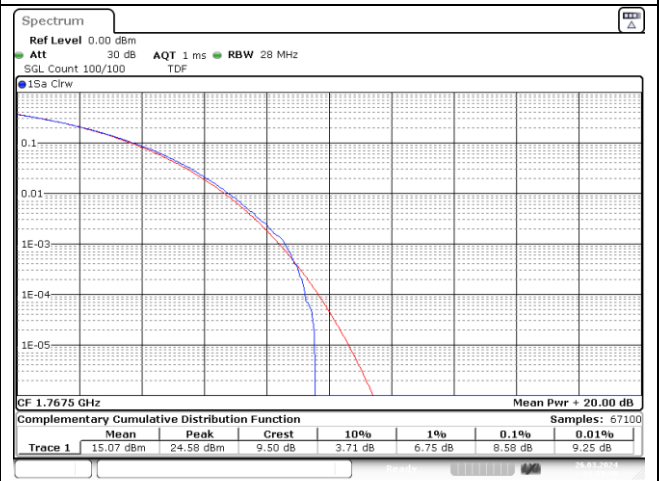

20 MHz High Channel - CP-OFDM 256QAM

NR band 66

25 MHz Low Channel - DFT-S-OFDM 256QAM

25 MHz Low Channel - CP-OFDM 256QAM

25 MHz Middle Channel - DFT-S-OFDM 256QAM

25 MHz Middle Channel - CP-OFDM 256QAM

25 MHz High Channel - DFT-S-OFDM 256QAM