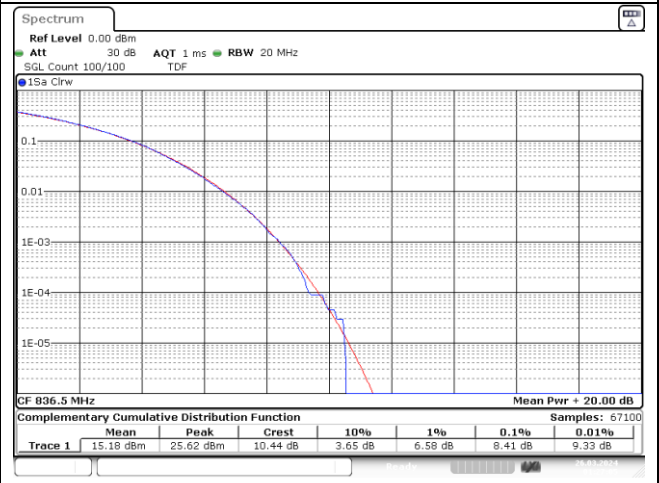

20 MHz Middle Channel - CP-OFDM 256QAM