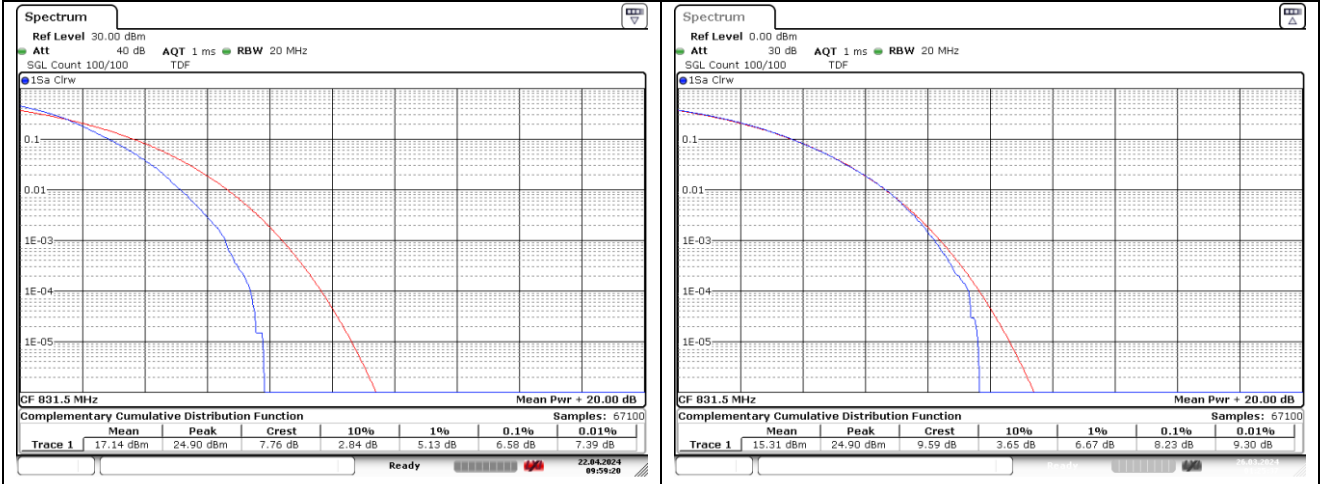

30 MHz Middle Channel - CP-OFDM 256QAM

30 MHz High Channel - DFT-S-OFDM 256QAM

30 MHz High Channel - CP-OFDM 256QAM

NR band 25/2

NR band 26/5 Part 22

NR band 26/5 Part 22

NR band 26/5 Part 22

15 MHz Low Channel - DFT-S-OFDM 256QAM