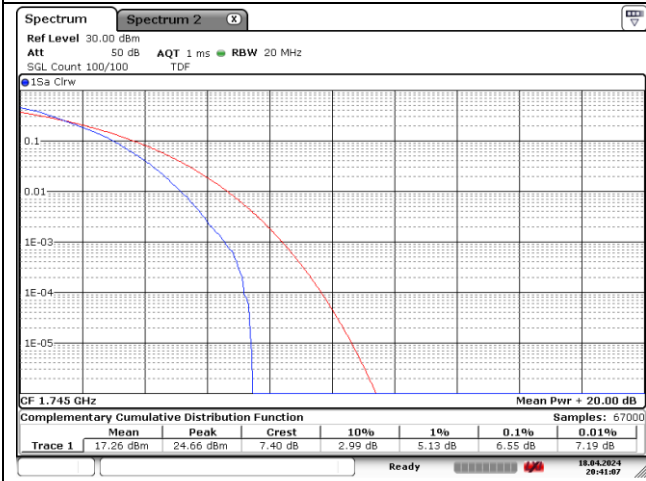

20 MHz Low Channel - DFT-S-OFDM 256QAM

20 MHz Low Channel - CP-OFDM 256QAM