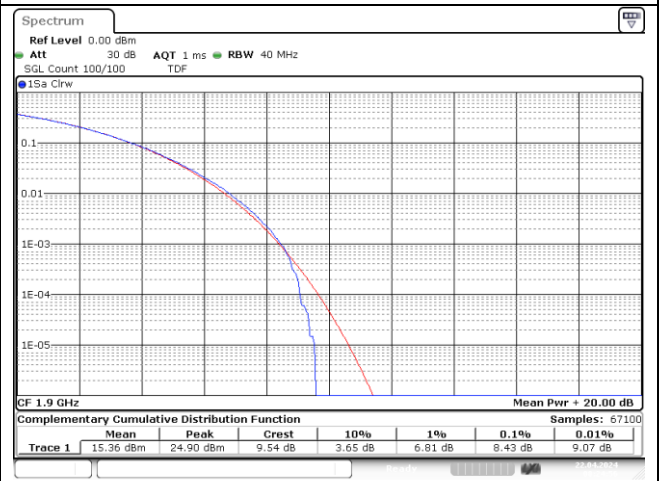

30 MHz Middle Channel - CP-OFDM 256QAM

30 MHz High Channel - DFT-S-OFDM 256QAM

30 MHz High Channel - CP-OFDM 256QAM