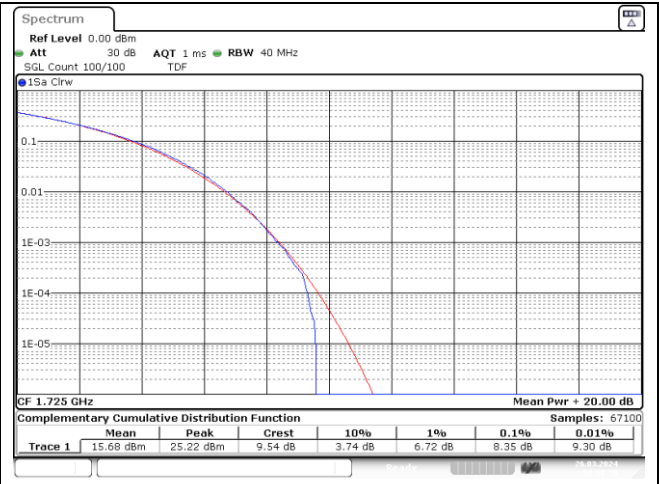

NR band 66

30 MHz Low Channel - DFT-S-OFDM 256QAM

30 MHz Low Channel - CP-OFDM 256QAM

30 MHz Middle Channel - DFT-S-OFDM 256QAM

30 MHz Middle Channel - CP-OFDM 256QAM

30 MHz High Channel - DFT-S-OFDM 256QAM

30 MHz High Channel - CP-OFDM 256QAM