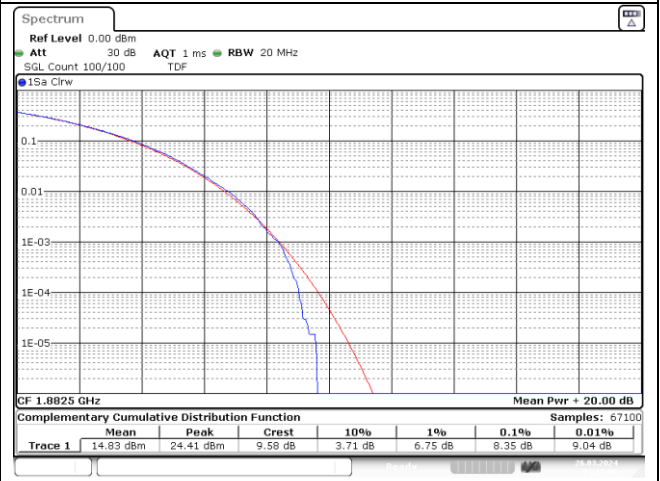

NR band 25/2

20 MHz Low Channel - DFT-S-OFDM 256QAM

20 MHz Low Channel - CP-OFDM 256QAM

20 MHz Middle Channel - DFT-S-OFDM 256QAM

20 MHz Middle Channel - CP-OFDM 256QAM

20 MHz High Channel - DFT-S-OFDM 256QAM