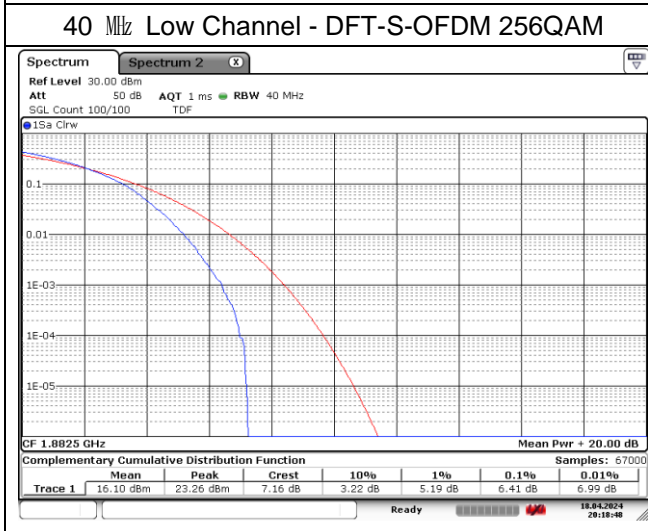

NR band 25/2