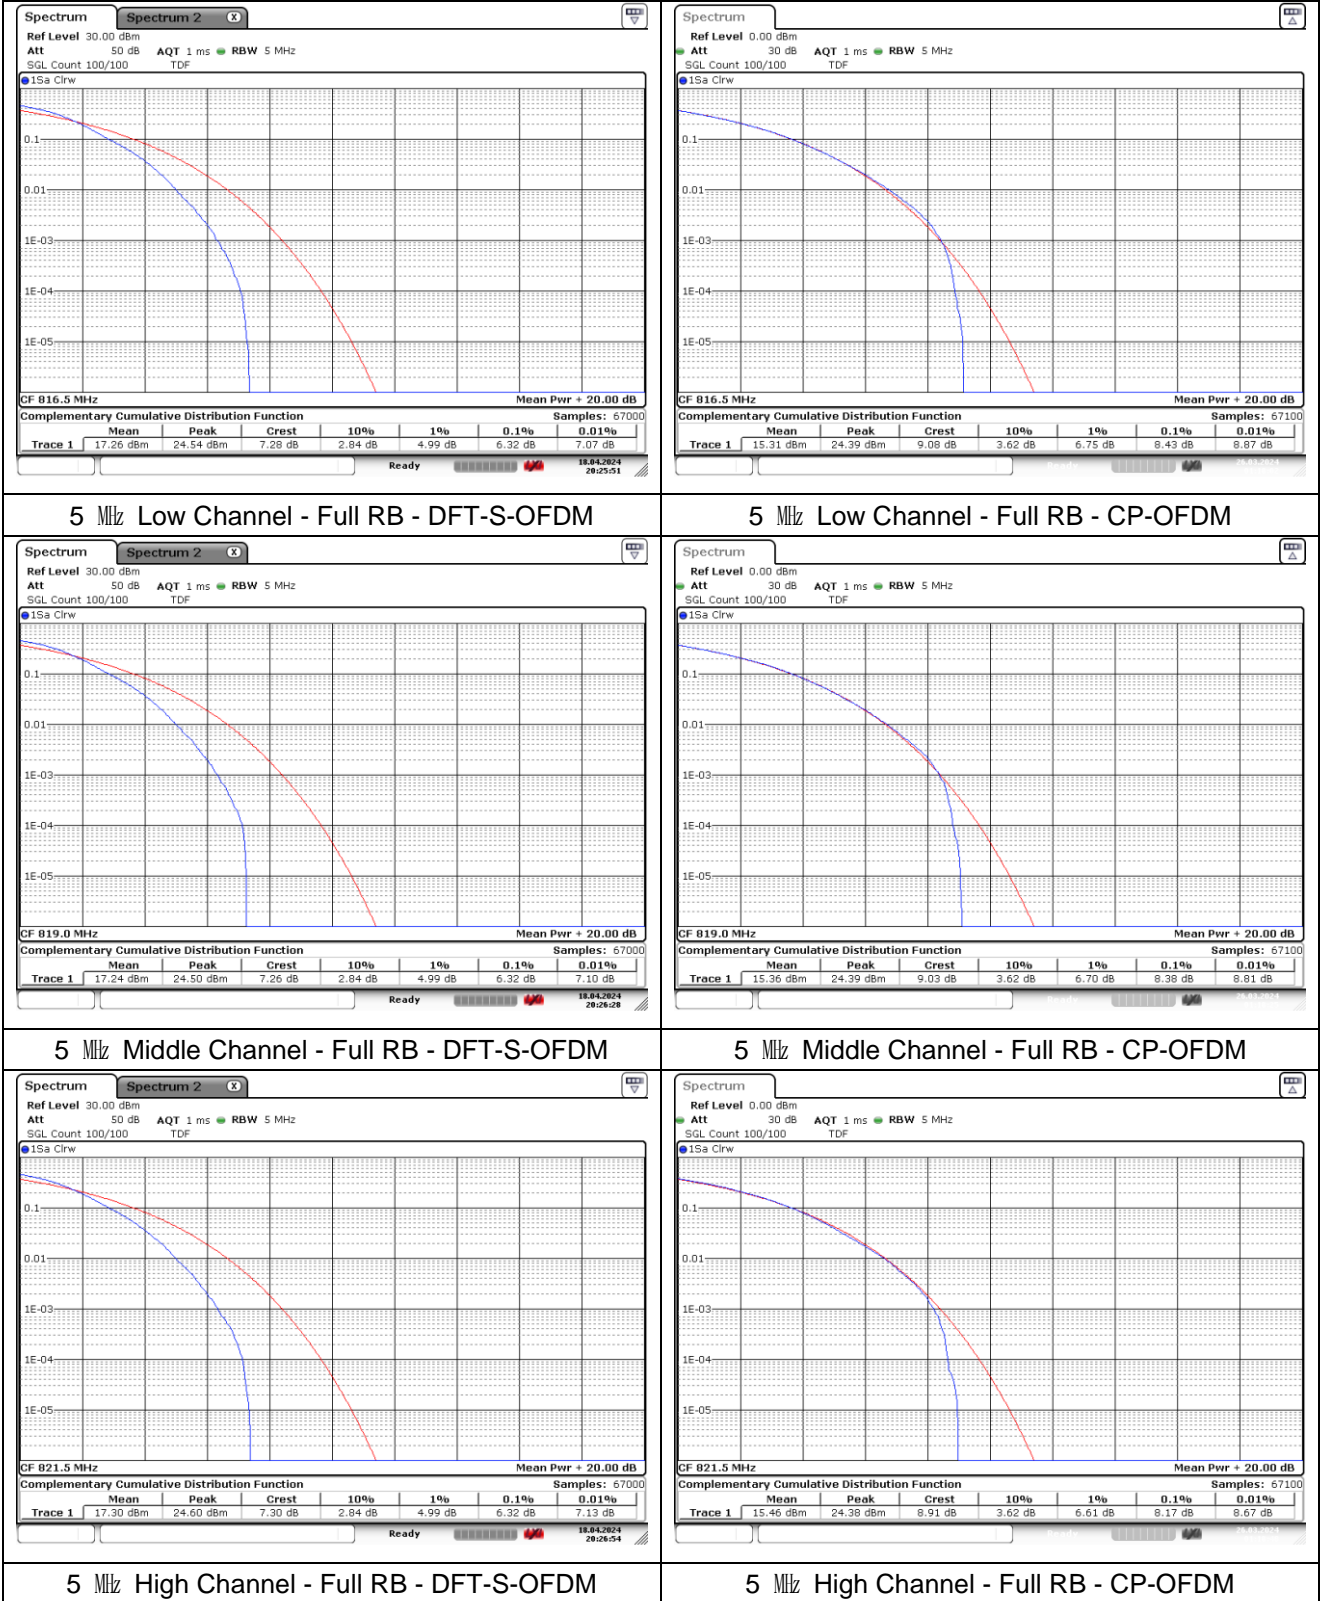

NR band 26/5 Part 90