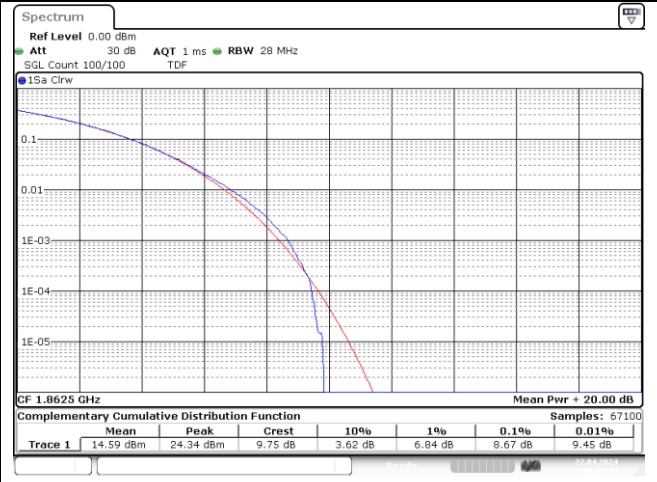

NR band 25/2