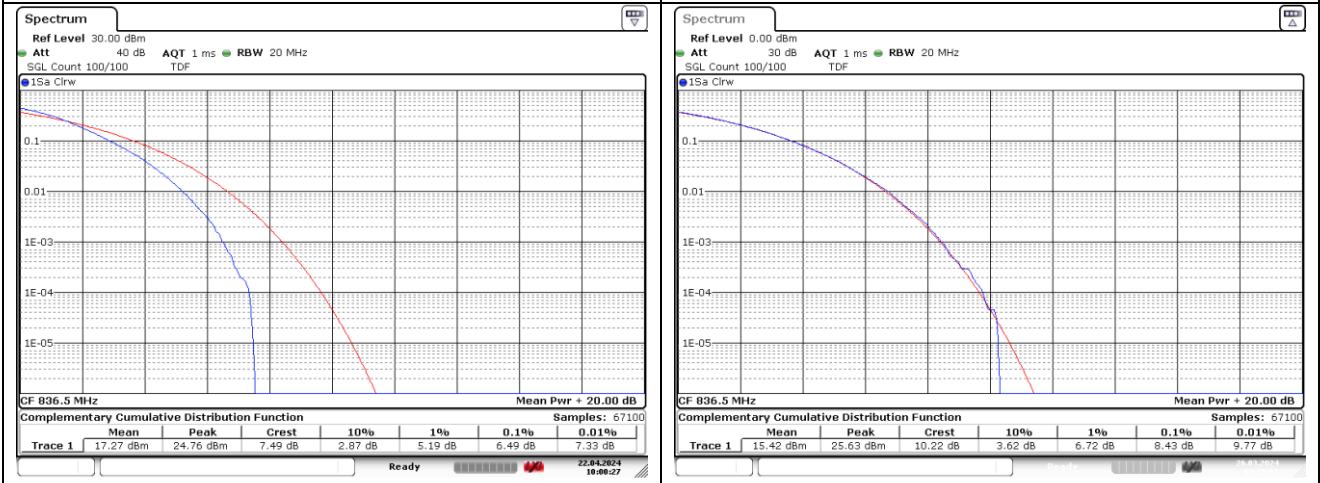

15 MHz Middle Channel - DFT-S-OFDM 256QAM

15 MHz Middle Channel - CP-OFDM 256QAM