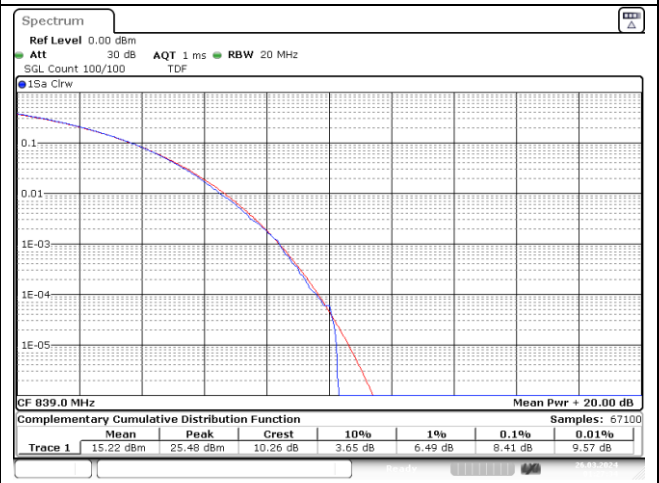

20 MHz High Channel - CP-OFDM 256QAM