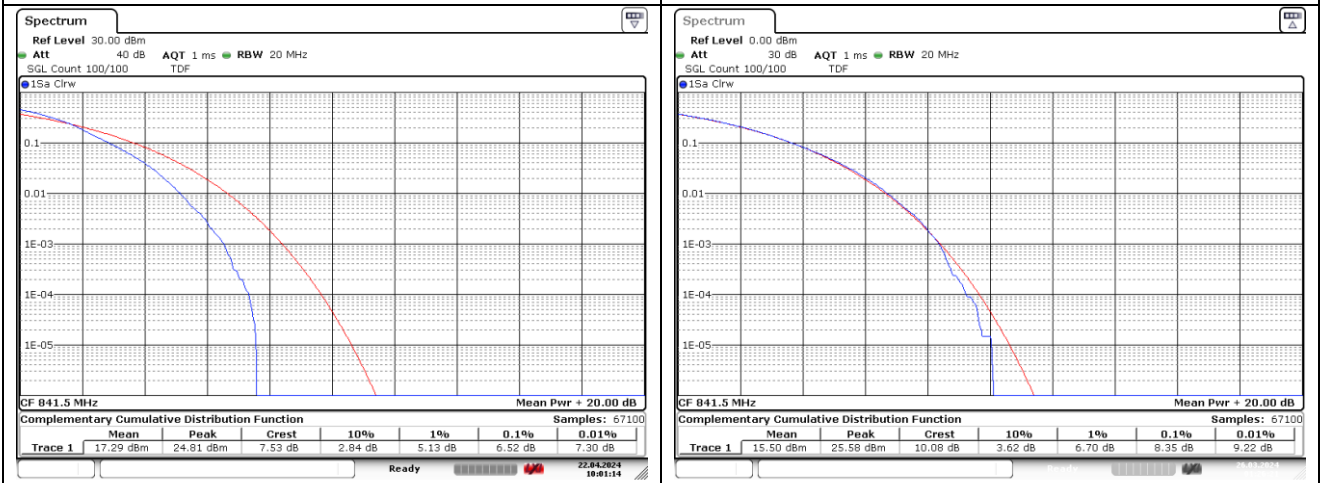

15 MHz High Channel - DFT-S-OFDM 256QAM

15 MHz High Channel - CP-OFDM 256QAM