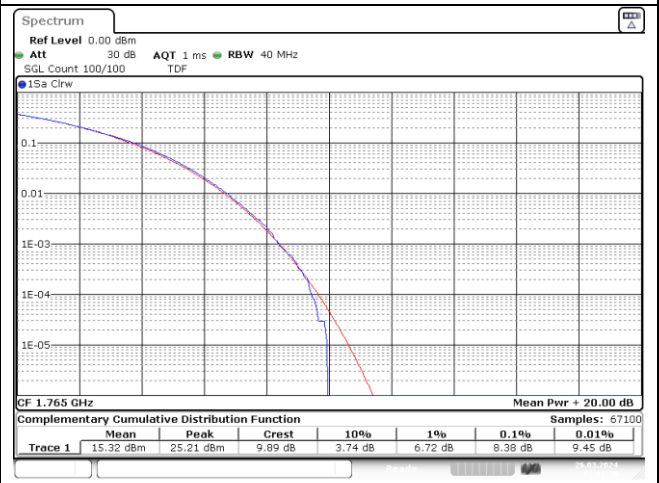

25 MHz High Channel - CP-OFDM 256QAM

NR band 66

30 MHz Low Channel - DFT-S-OFDM 256QAM

30 MHz Low Channel - CP-OFDM 256QAM

30 MHz Middle Channel - DFT-S-OFDM 256QAM

30 MHz Middle Channel - CP-OFDM 256QAM

30 MHz High Channel - DFT-S-OFDM 256QAM