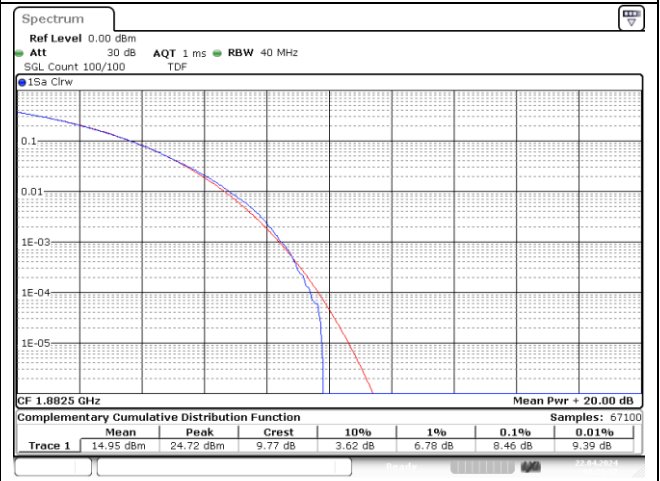

25 MHz High Channel - DFT-S-OFDM 256QAM

25 MHz High Channel - CP-OFDM 256QAM

NR band 25/2

30 MHz Low Channel - DFT-S-OFDM 256QAM

30 MHz Low Channel - CP-OFDM 256QAM

30 MHz Middle Channel - DFT-S-OFDM 256QAM