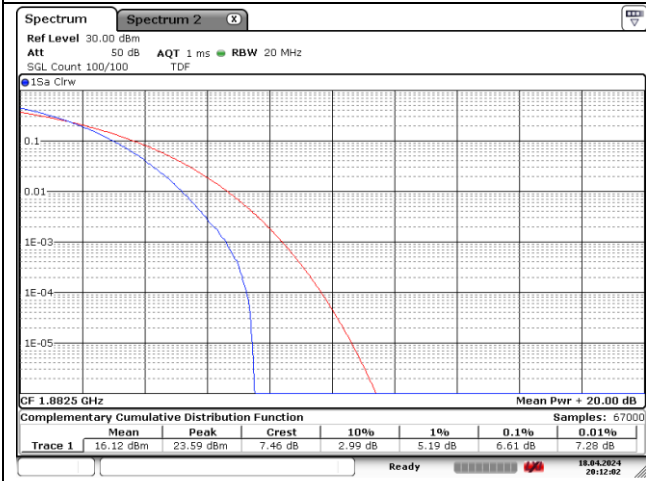

NR band 25/2

20 MHz Low Channel - DFT-S-OFDM 256QAM

20 MHz Low Channel - CP-OFDM 256QAM

20 MHz Middle Channel - DFT-S-OFDM 256QAM

20 MHz Middle Channel - CP-OFDM 256QAM

20 MHz High Channel - DFT-S-OFDM 256QAM