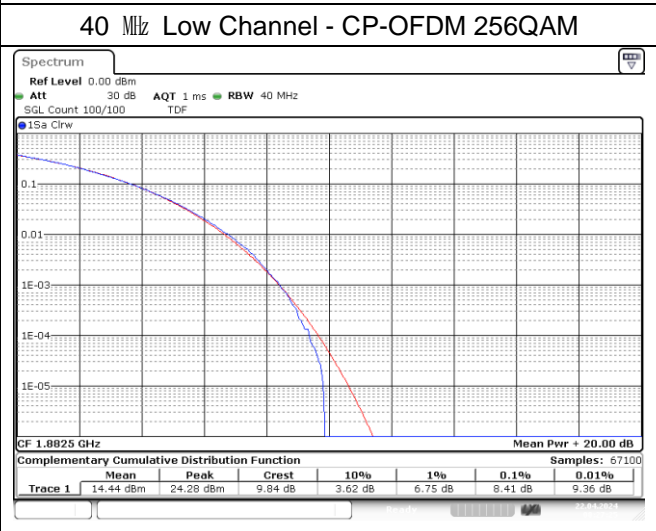

NR band 25/2