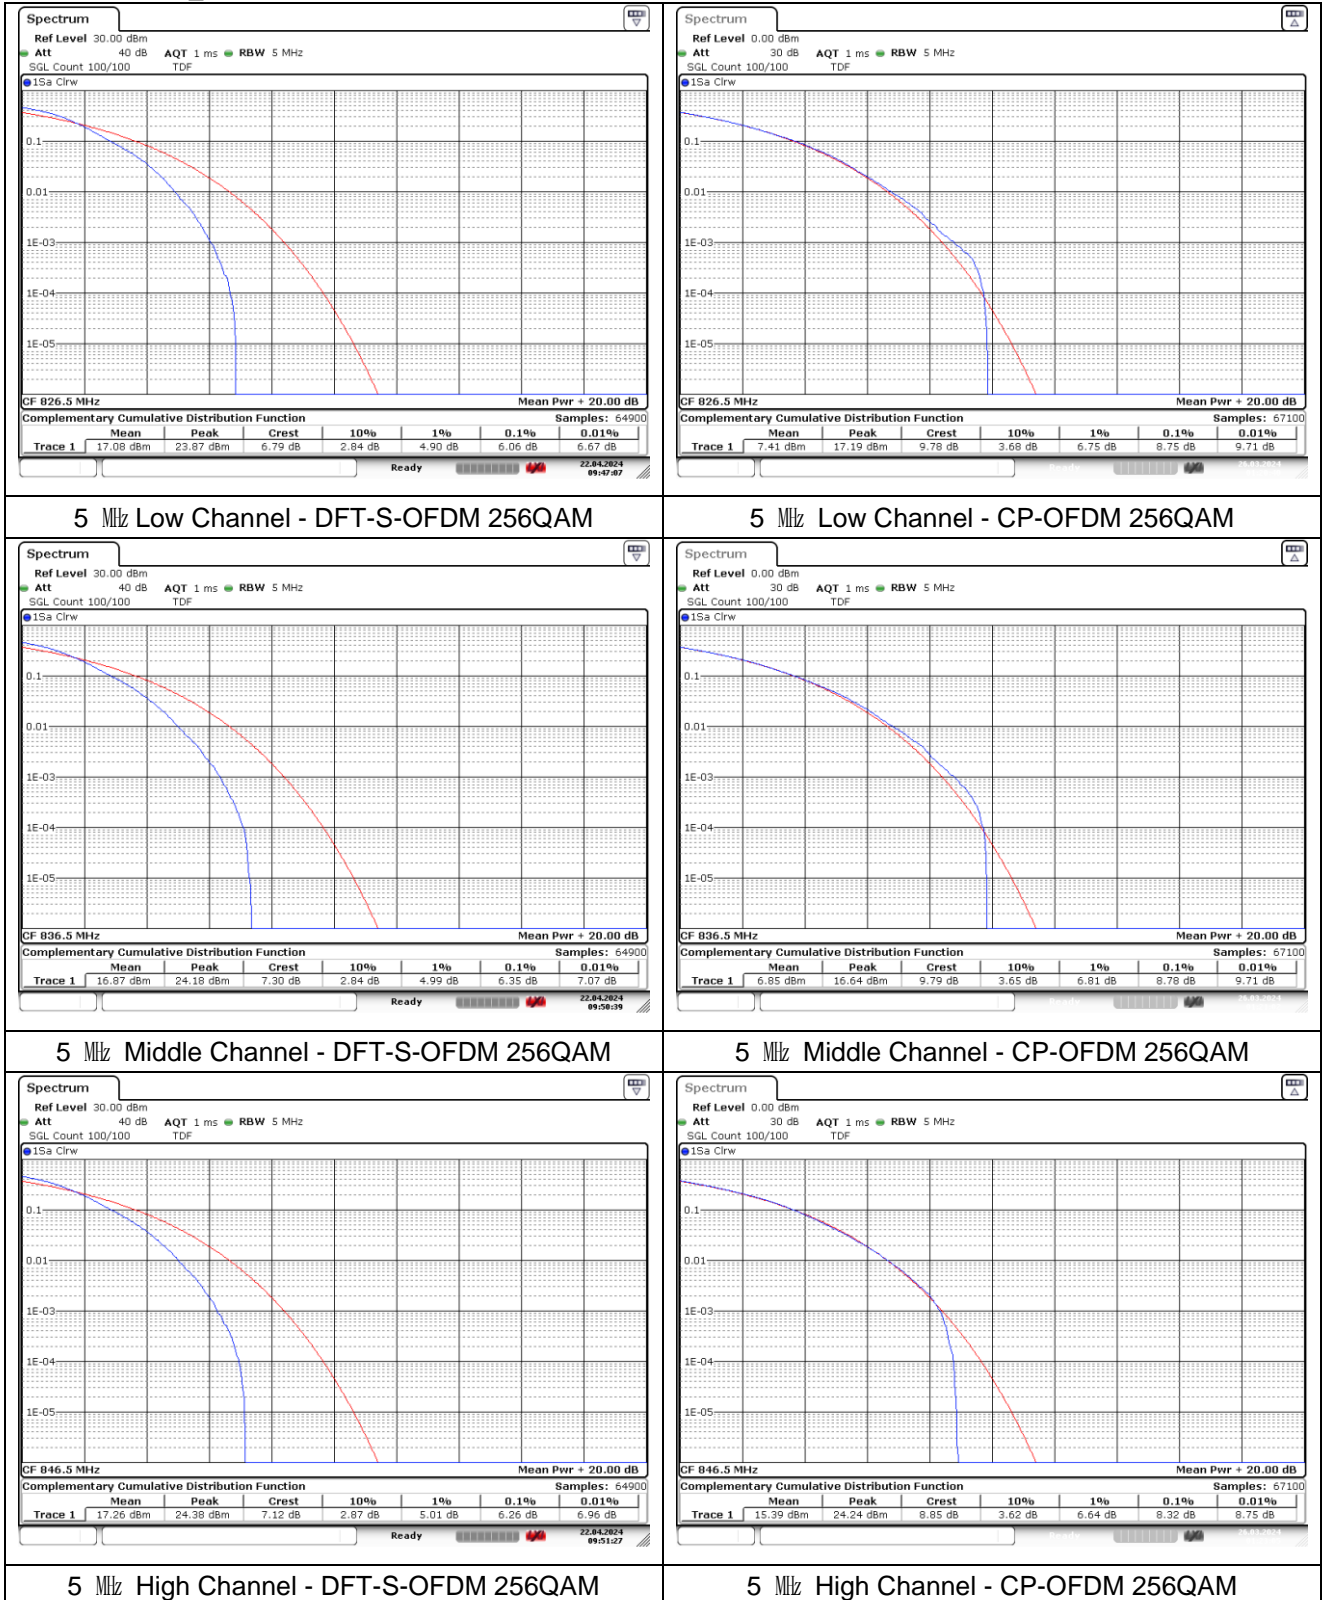

30 MHz Middle Channel - CP-OFDM 256QAM

30 MHz High Channel - DFT-S-OFDM 256QAM

30 MHz High Channel - CP-OFDM 256QAM

NR band 25/2

NR band 26/5 Part 22

NR band 26/5 Part 22

NR band 26/5 Part 22

15 MHz Low Channel - DFT-S-OFDM 256QAM