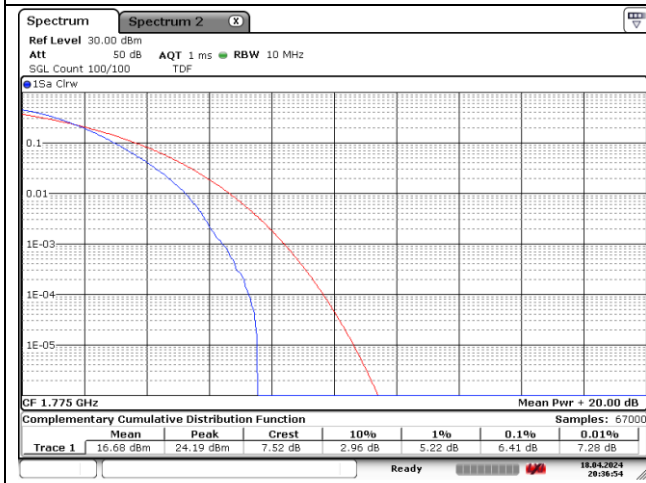

5 MHz High Channel - DFT-S-OFDM 256QAM

5 MHz High Channel - CP-OFDM 256QAM

NR band 66

10 MHz Low Channel - DFT-S-OFDM 256QAM

10 MHz Low Channel - CP-OFDM 256QAM

10 MHz Middle Channel - DFT-S-OFDM 256QAM

10 MHz Middle Channel - CP-OFDM 256QAM