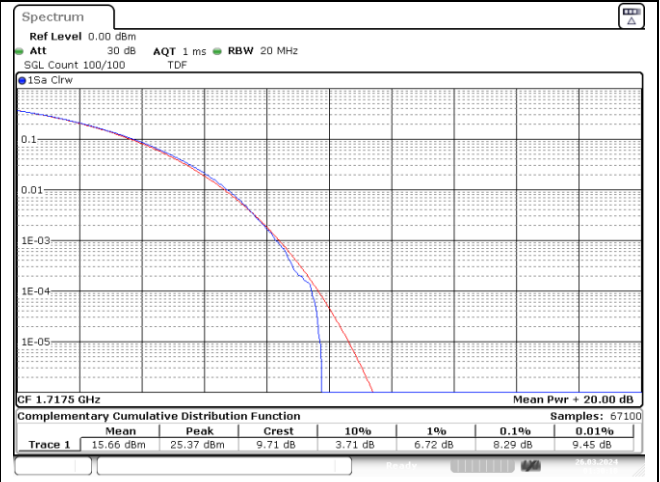

NR band 66

15 MHz Low Channel - DFT-S-OFDM 256QAM

15 MHz Middle Channel - DFT-S-OFDM 256QAM

15 MHz High Channel - DFT-S-OFDM 256QAM

15 MHz High Channel - CP-OFDM 256QAM