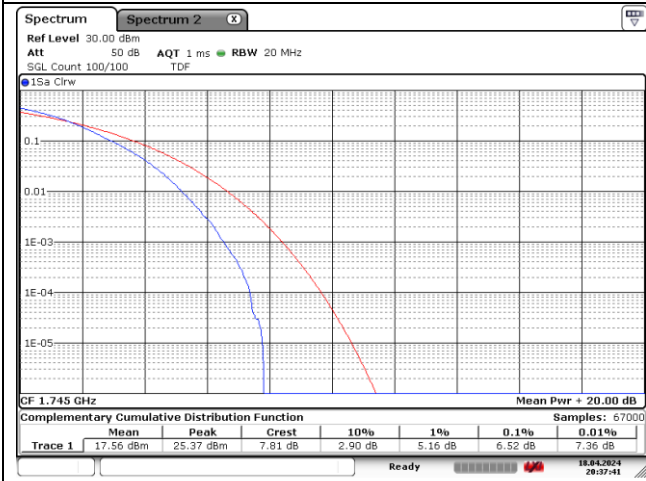

15 MHz Low Channel - DFT-S-OFDM 256QAM