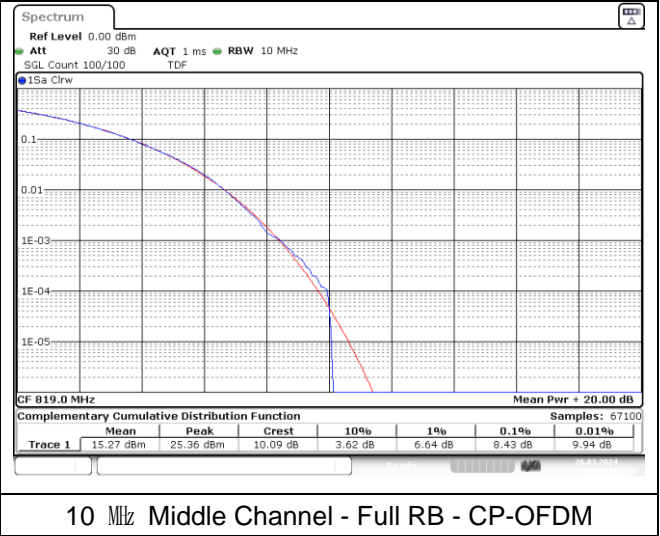

10 MHz Middle Channel - Full RB - DFT-S-OFDM

10 MHz Middle Channel - Full RB - CP-OFDM