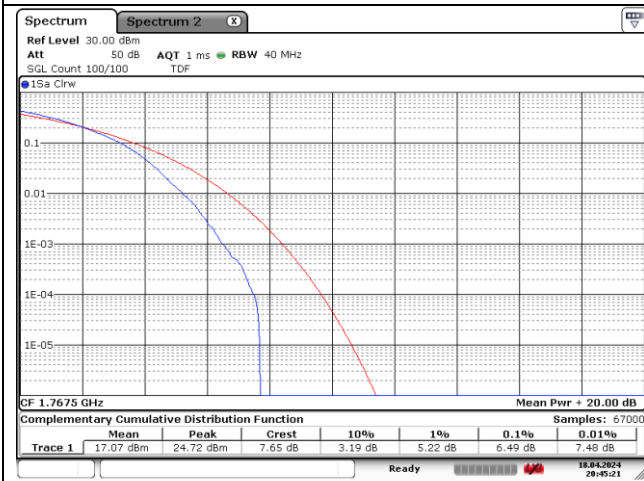

20 MHz High Channel - CP-OFDM 256QAM

NR band 66

25 MHz Low Channel - DFT-S-OFDM 256QAM

25 MHz Low Channel - CP-OFDM 256QAM

25 MHz Middle Channel - DFT-S-OFDM 256QAM

25 MHz Middle Channel - CP-OFDM 256QAM

25 MHz High Channel - DFT-S-OFDM 256QAM