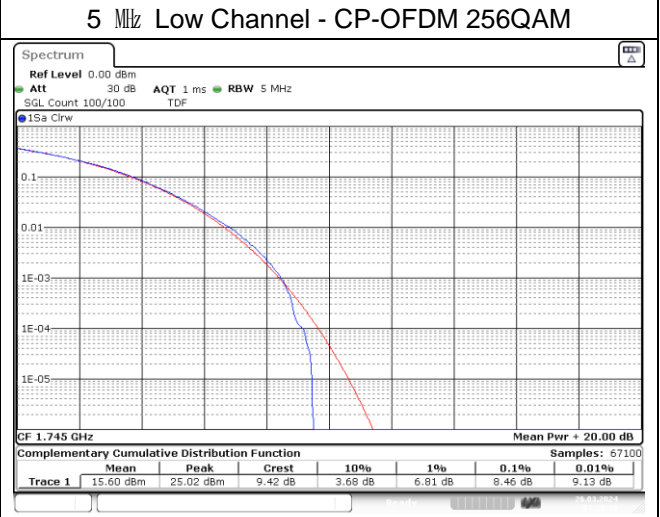

NR band 26/5 Part 90

NR band 26/5_Part 90

10 MHz Middle Channel - Full RB - DFT-S-OFDM

10 MHz Middle Channel - Full RB - CP-OFDM

NR band 66

5 MHz Low Channel - DFT-S-OFDM 256QAM

5 MHz Middle Channel - DFT-S-OFDM 256QAM