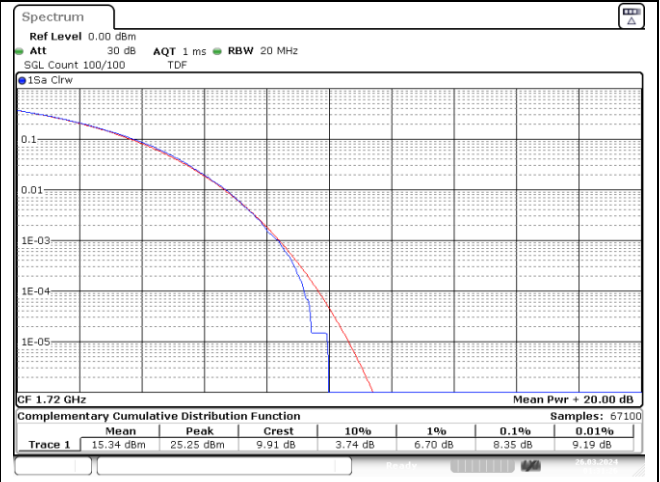

NR band 66

20 MHz Low Channel - DFT-S-OFDM 256QAM

20 MHz Low Channel - CP-OFDM 256QAM

20 MHz Middle Channel - DFT-S-OFDM 256QAM

20 MHz Middle Channel - CP-OFDM 256QAM

20 MHz High Channel - DFT-S-OFDM 256QAM

20 MHz High Channel - CP-OFDM 256QAM