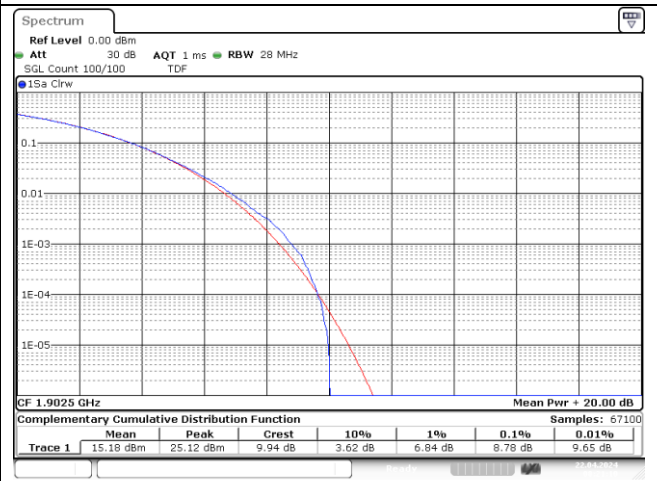

20 MHz High Channel - CP-OFDM 256QAM

NR band 25/2

25 MHz Low Channel - DFT-S-OFDM 256QAM

25 MHz Low Channel - CP-OFDM 256QAM

25 MHz Middle Channel - DFT-S-OFDM 256QAM

25 MHz Middle Channel - CP-OFDM 256QAM