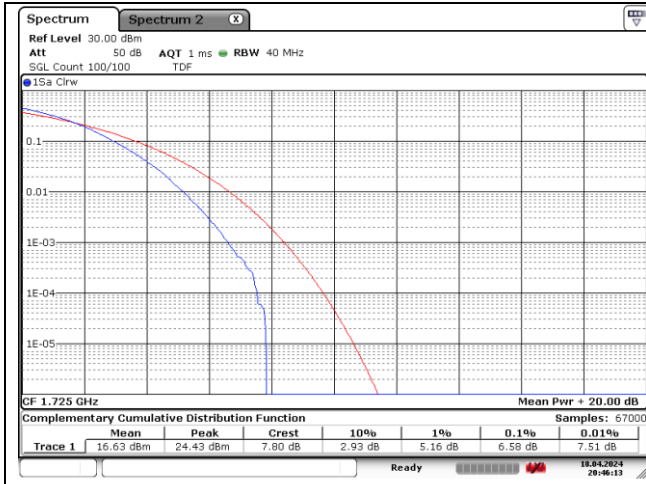

NR band 66

30 MHz Low Channel - DFT-S-OFDM 256QAM

30 MHz Low Channel - CP-OFDM 256QAM

30 MHz Middle Channel - DFT-S-OFDM 256QAM

30 MHz Middle Channel - CP-OFDM 256QAM

30 MHz High Channel - DFT-S-OFDM 256QAM

30 MHz High Channel - CP-OFDM 256QAM