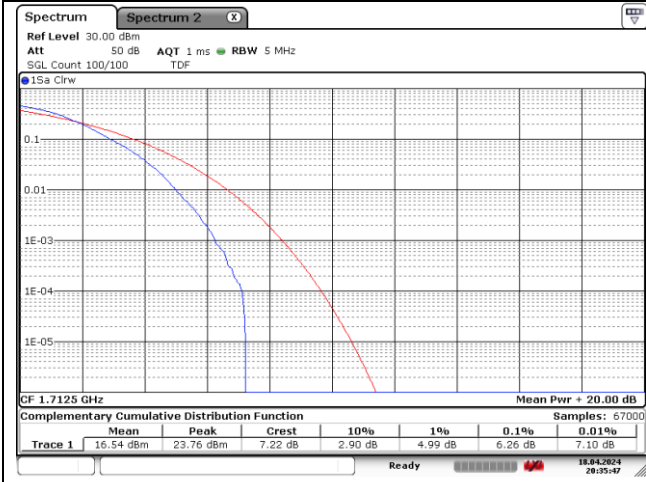

NR band 26/5 Part 90

NR band 26/5_Part 90

10 MHz Middle Channel - Full RB - DFT-S-OFDM

10 MHz Middle Channel - Full RB - CP-OFDM

NR band 66

5 MHz Low Channel - DFT-S-OFDM 256QAM

5 MHz Middle Channel - DFT-S-OFDM 256QAM