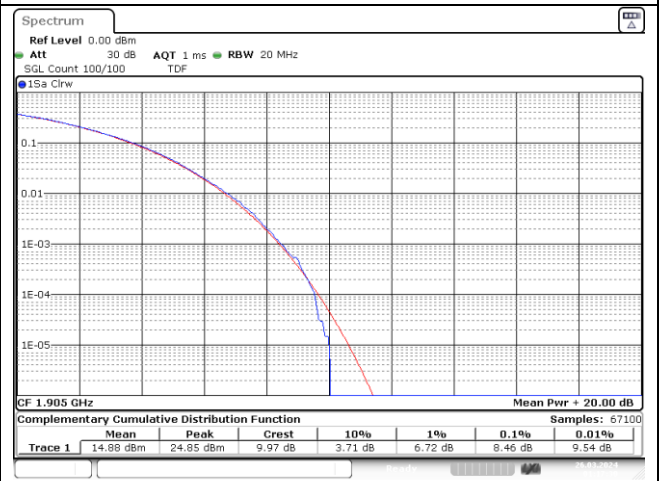

NR band 25/2

20 MHz Low Channel - DFT-S-OFDM 256QAM

20 MHz Low Channel - CP-OFDM 256QAM

20 MHz Middle Channel - DFT-S-OFDM 256QAM

20 MHz Middle Channel - CP-OFDM 256QAM

20 MHz High Channel - DFT-S-OFDM 256QAM