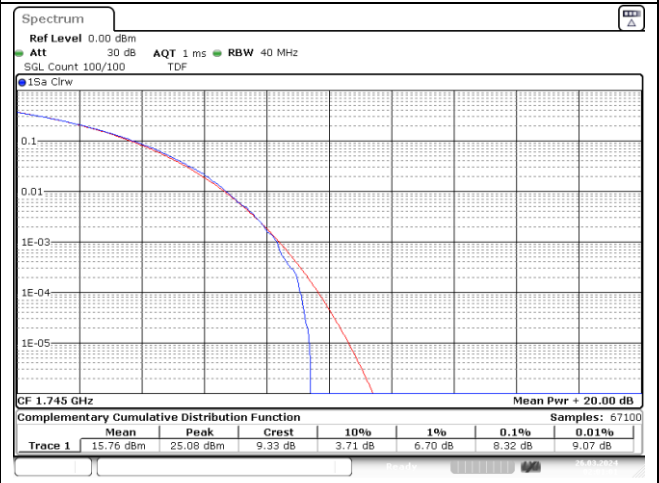

30 MHz Low Channel - DFT-S-OFDM 256QAM

30 MHz Low Channel - CP-OFDM 256QAM