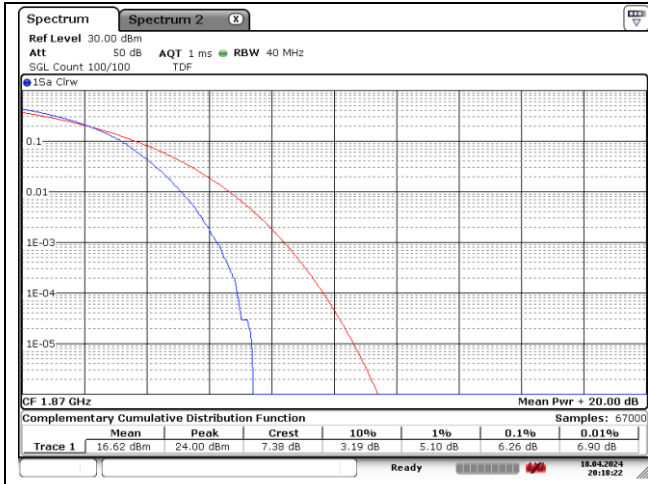

NR band 25/2