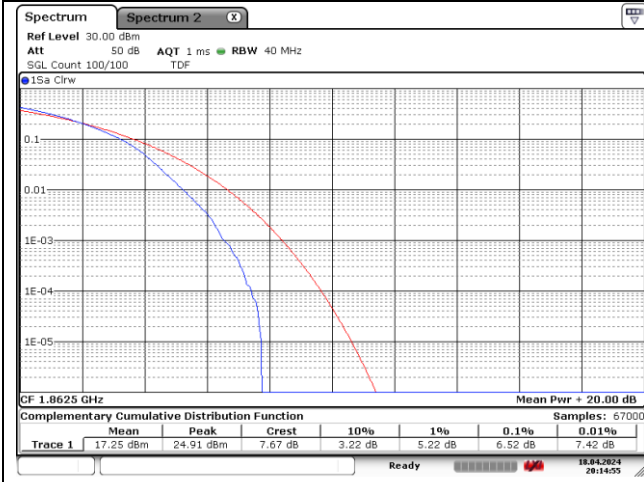

NR band 25/2