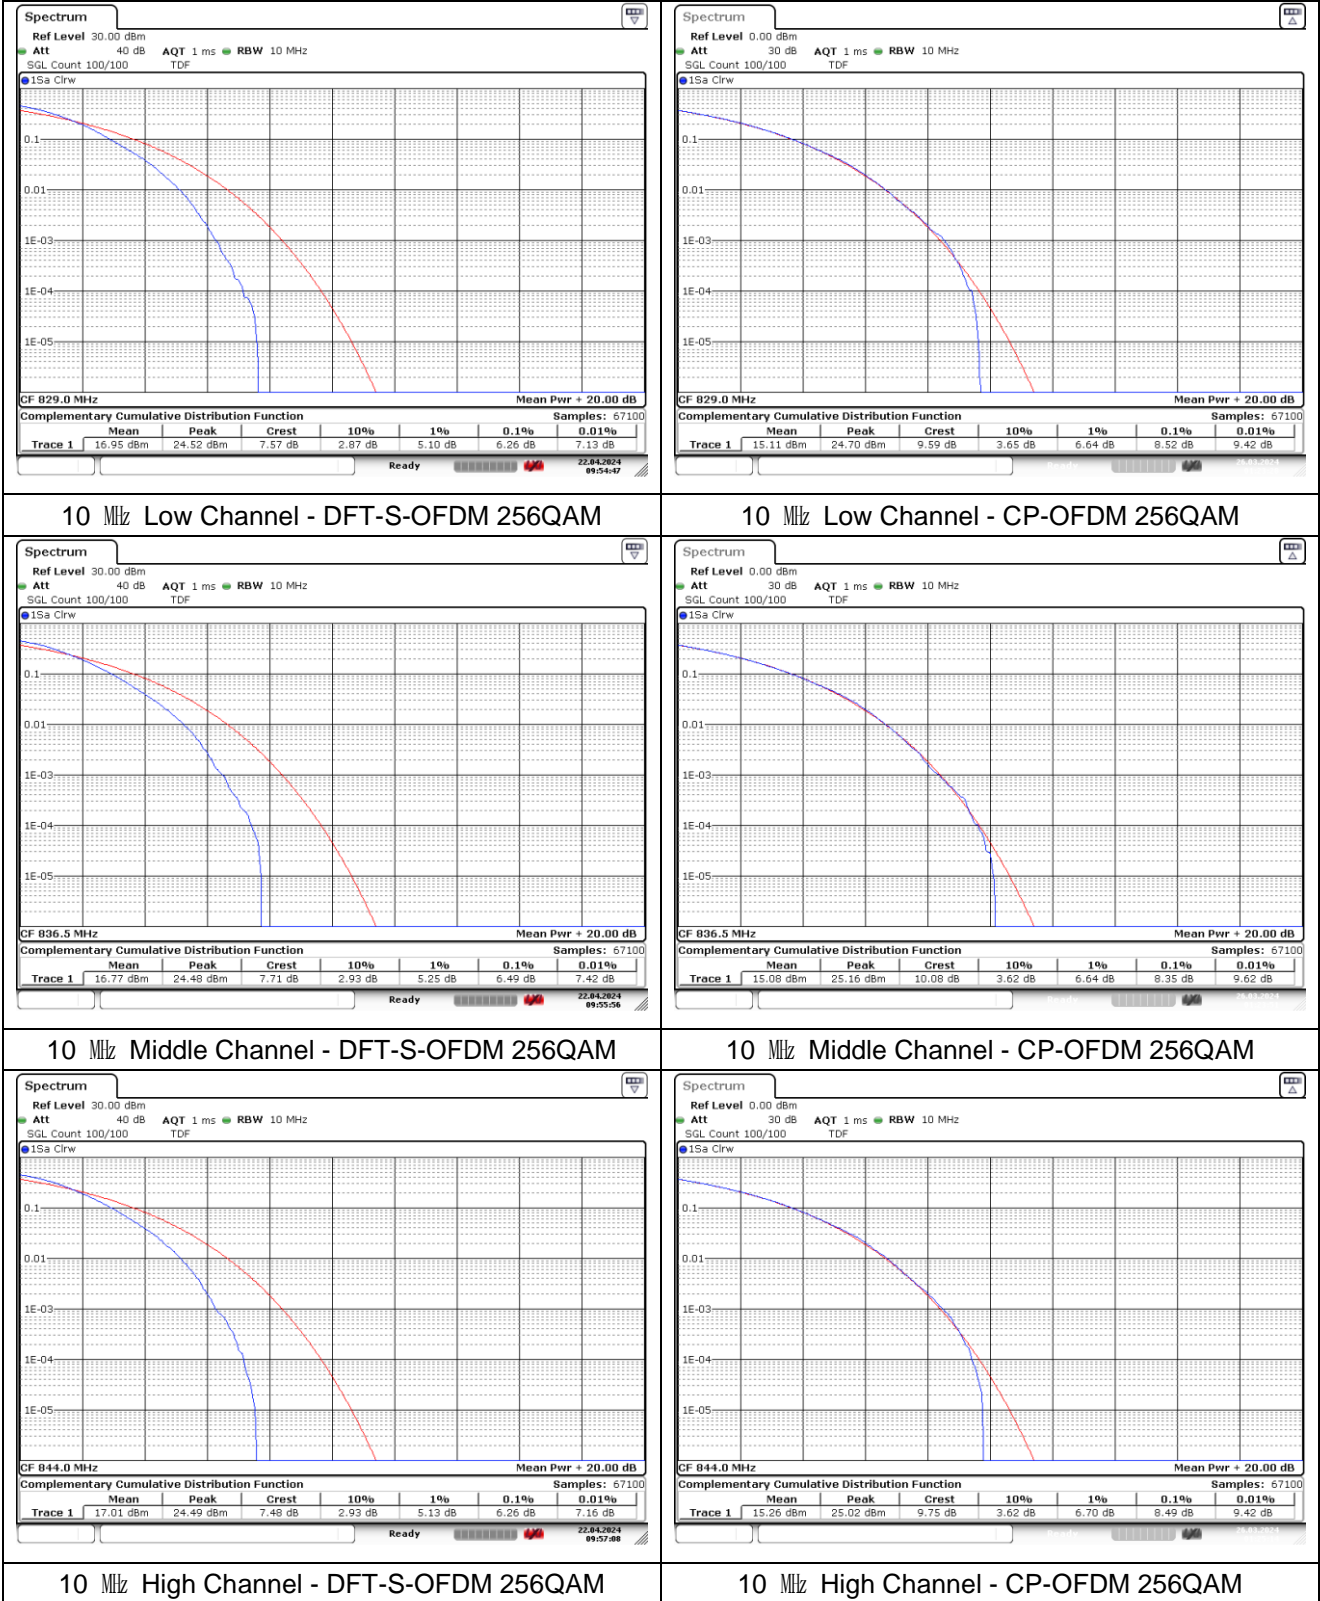

30 MHz Middle Channel - CP-OFDM 256QAM

30 MHz High Channel - DFT-S-OFDM 256QAM

30 MHz High Channel - CP-OFDM 256QAM

NR band 25/2

NR band 26/5 Part 22

NR band 26/5 Part 22

NR band 26/5 Part 22

15 MHz Low Channel - DFT-S-OFDM 256QAM