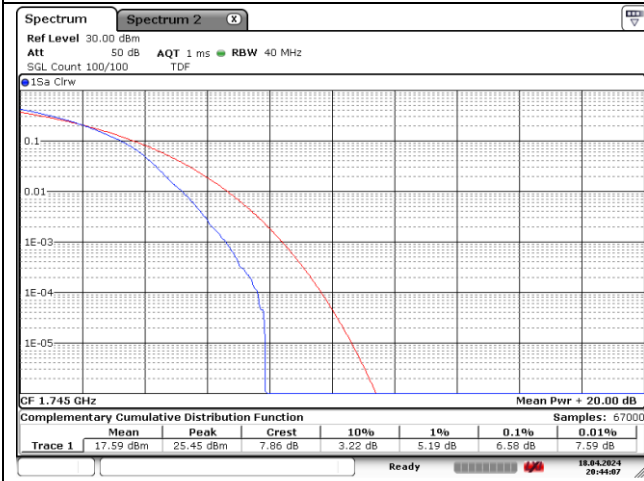

25 MHz Low Channel - DFT-S-OFDM 256QAM

25 MHz Low Channel - CP-OFDM 256QAM