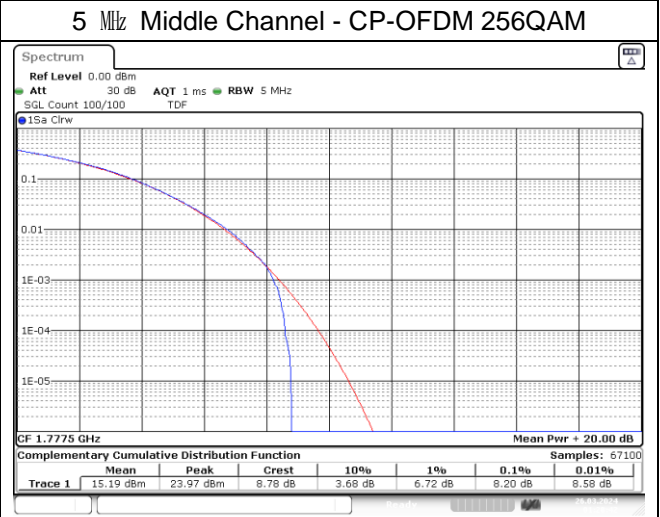

NR band 26/5 Part 90

NR band 26/5_Part 90

10 MHz Middle Channel - Full RB - DFT-S-OFDM

10 MHz Middle Channel - Full RB - CP-OFDM

NR band 66

5 MHz Low Channel - DFT-S-OFDM 256QAM

5 MHz Middle Channel - DFT-S-OFDM 256QAM