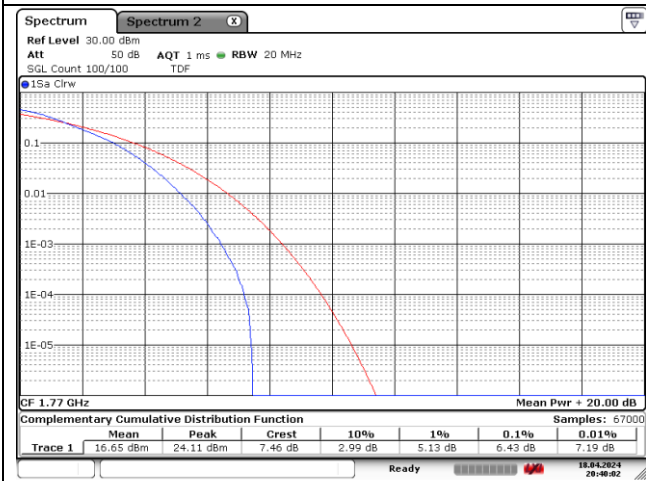

15 MHz High Channel - CP-OFDM 256QAM

NR band 66

20 MHz Low Channel - DFT-S-OFDM 256QAM

20 MHz Low Channel - CP-OFDM 256QAM

20 MHz Middle Channel - DFT-S-OFDM 256QAM

20 MHz Middle Channel - CP-OFDM 256QAM

20 MHz High Channel - DFT-S-OFDM 256QAM