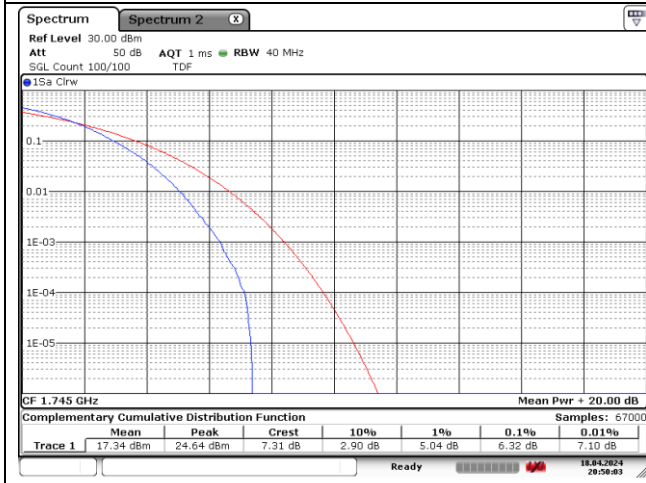

30 MHz Low Channel - DFT-S-OFDM 256QAM

30 MHz Low Channel - CP-OFDM 256QAM