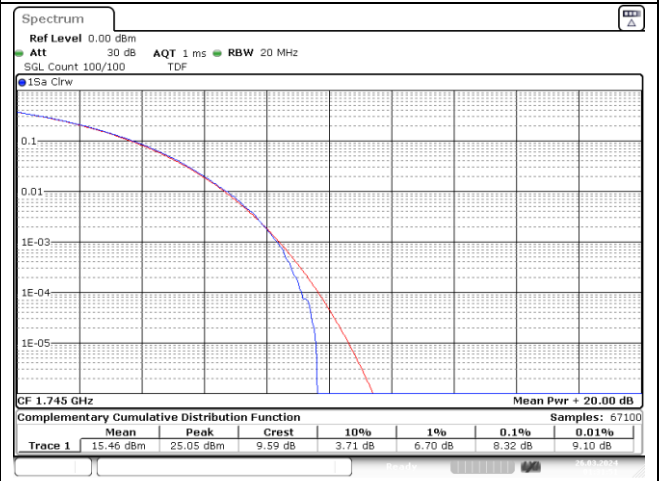

20 MHz Low Channel - DFT-S-OFDM 256QAM

20 MHz Low Channel - CP-OFDM 256QAM