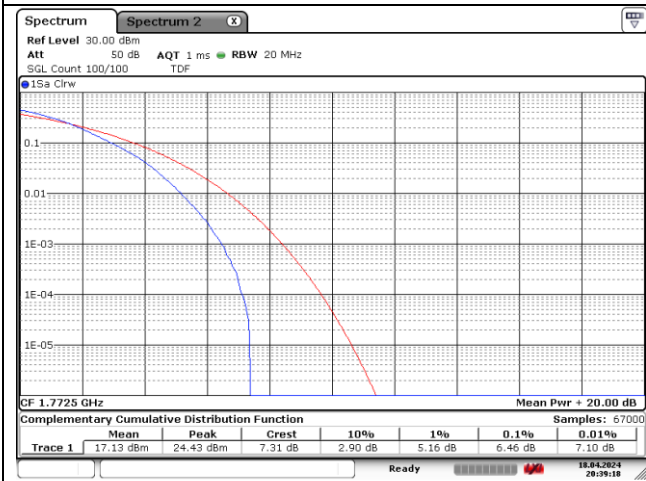

10 MHz High Channel - DFT-S-OFDM 256QAM

10 MHz High Channel - CP-OFDM 256QAM

NR band 66

15 MHz Low Channel - DFT-S-OFDM 256QAM

15 MHz Middle Channel - DFT-S-OFDM 256QAM

15 MHz High Channel - DFT-S-OFDM 256QAM