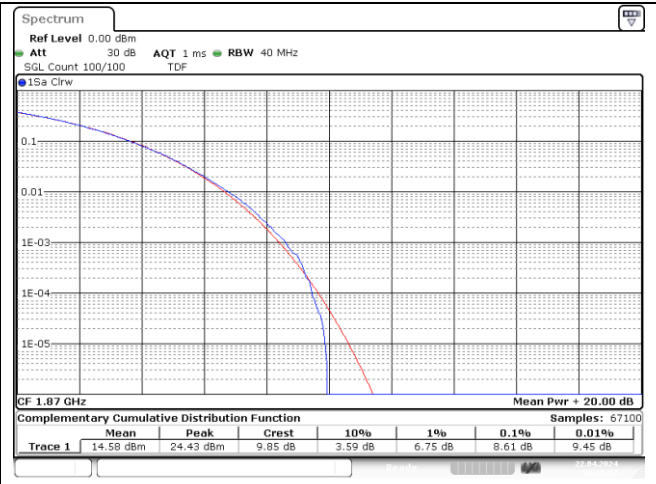

NR band 25/2