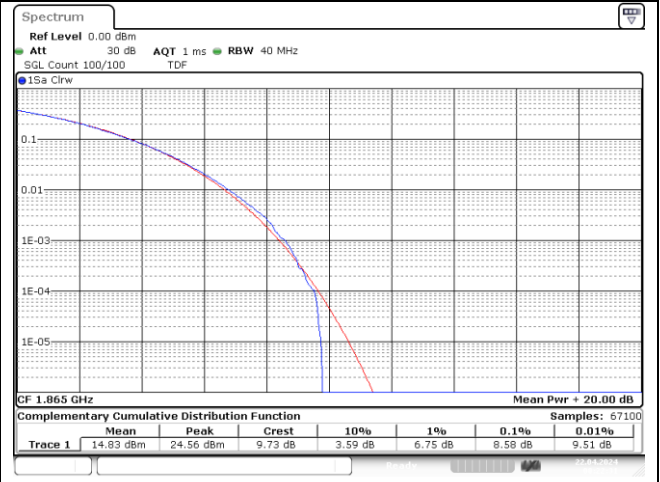

NR band 25/2