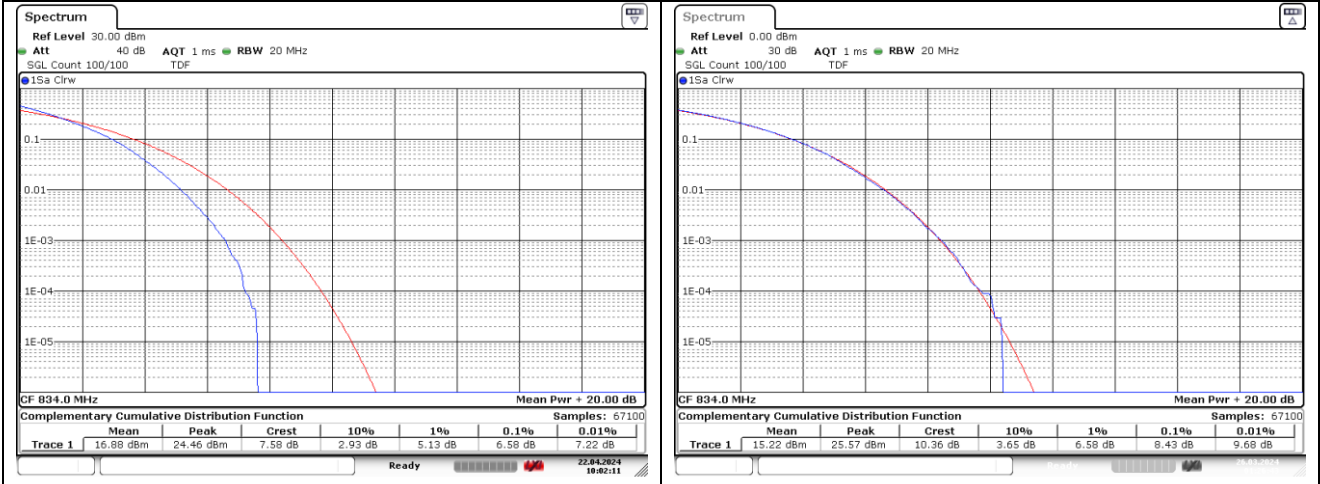

20 MHz Low Channel - DFT-S-OFDM 256QAM

20 MHz Low Channel - CP-OFDM 256QAM

20 MHz Middle Channel - DFT-S-OFDM 256QAM

20 MHz Middle Channel - CP-OFDM 256QAM

20 MHz High Channel - DFT-S-OFDM 256QAM

20 MHz High Channel - CP-OFDM 256QAM