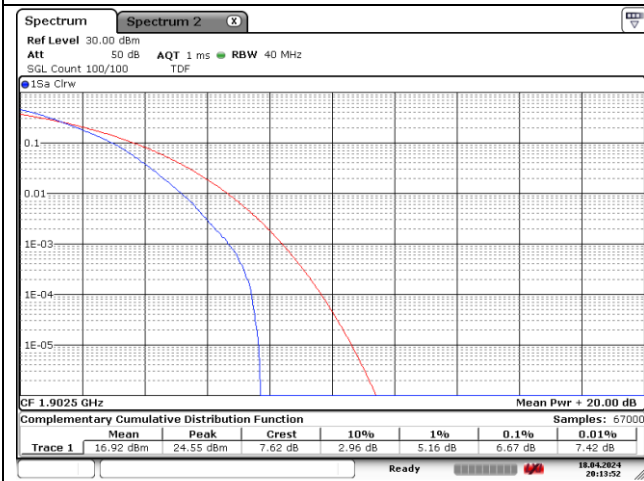

20 MHz High Channel - CP-OFDM 256QAM

NR band 25/2

25 MHz Low Channel - DFT-S-OFDM 256QAM

25 MHz Low Channel - CP-OFDM 256QAM

25 MHz Middle Channel - DFT-S-OFDM 256QAM

25 MHz Middle Channel - CP-OFDM 256QAM