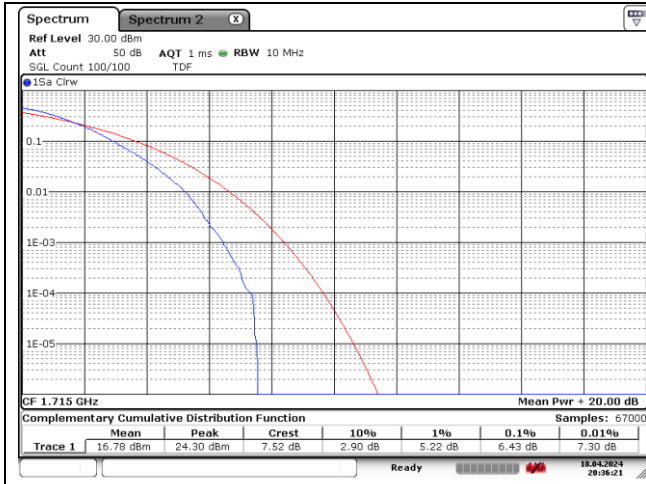

NR band 66

10 MHz Low Channel - DFT-S-OFDM 256QAM

10 MHz Low Channel - CP-OFDM 256QAM

10 MHz Middle Channel - DFT-S-OFDM 256QAM

10 MHz Middle Channel - CP-OFDM 256QAM

10 MHz High Channel - DFT-S-OFDM 256QAM

10 MHz High Channel - CP-OFDM 256QAM