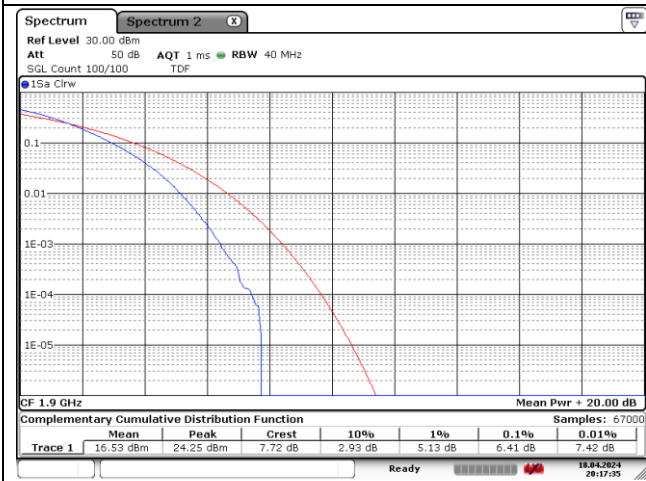

25 MHz High Channel - DFT-S-OFDM 256QAM

25 MHz High Channel - CP-OFDM 256QAM

NR band 25/2

30 MHz Low Channel - DFT-S-OFDM 256QAM

30 MHz Low Channel - CP-OFDM 256QAM

30 MHz Middle Channel - DFT-S-OFDM 256QAM