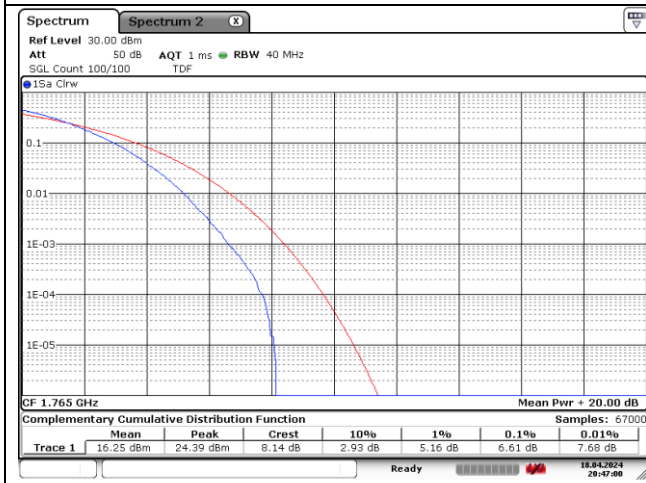

25 MHz High Channel - CP-OFDM 256QAM

NR band 66

30 MHz Low Channel - DFT-S-OFDM 256QAM

30 MHz Low Channel - CP-OFDM 256QAM

30 MHz Middle Channel - DFT-S-OFDM 256QAM

30 MHz Middle Channel - CP-OFDM 256QAM

30 MHz High Channel - DFT-S-OFDM 256QAM