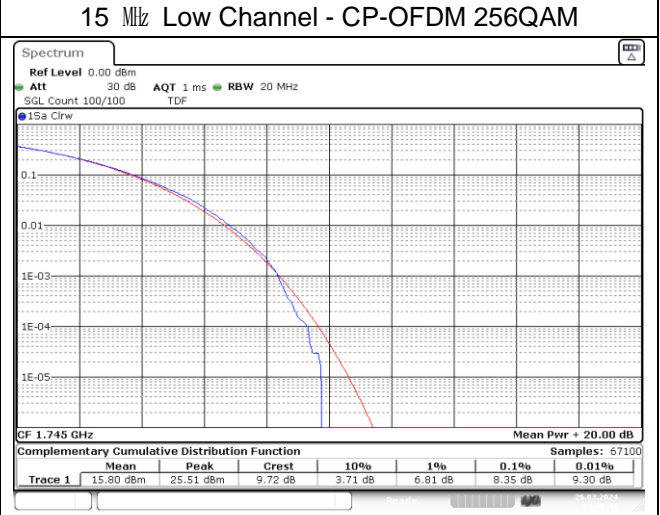

15 MHz Low Channel - DFT-S-OFDM 256QAM