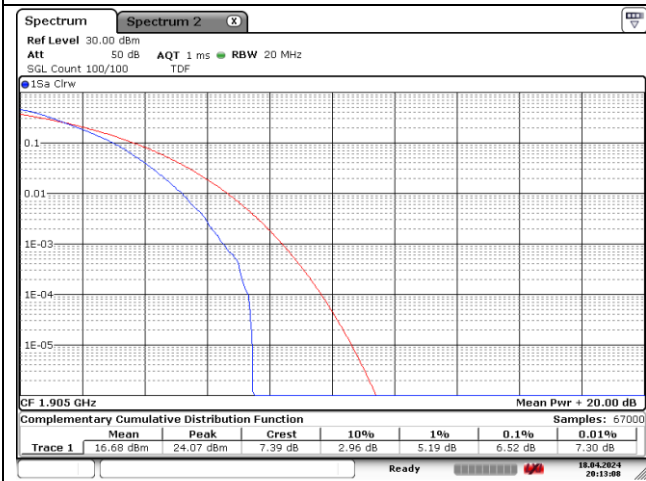

NR band 25/2

20 MHz Low Channel - DFT-S-OFDM 256QAM

20 MHz Low Channel - CP-OFDM 256QAM

20 MHz Middle Channel - DFT-S-OFDM 256QAM

20 MHz Middle Channel - CP-OFDM 256QAM

20 MHz High Channel - DFT-S-OFDM 256QAM