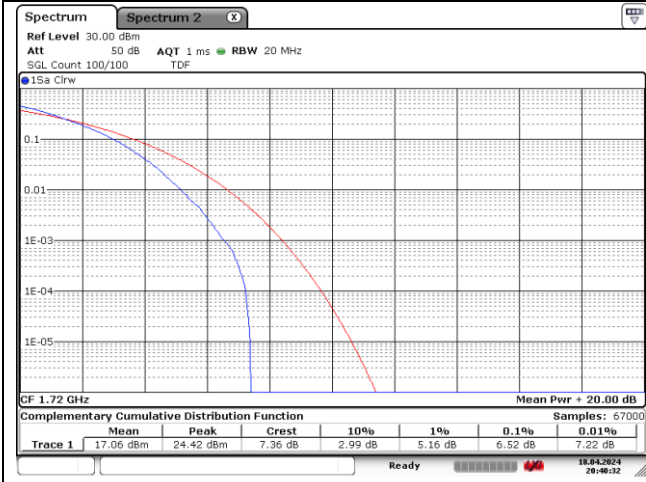

NR band 66

20 MHz Low Channel - DFT-S-OFDM 256QAM

20 MHz Low Channel - CP-OFDM 256QAM

20 MHz Middle Channel - DFT-S-OFDM 256QAM

20 MHz Middle Channel - CP-OFDM 256QAM

20 MHz High Channel - DFT-S-OFDM 256QAM

20 MHz High Channel - CP-OFDM 256QAM