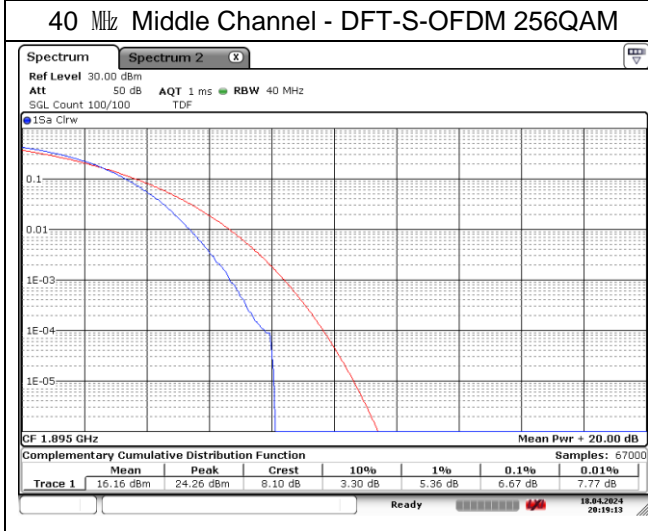

NR band 25/2