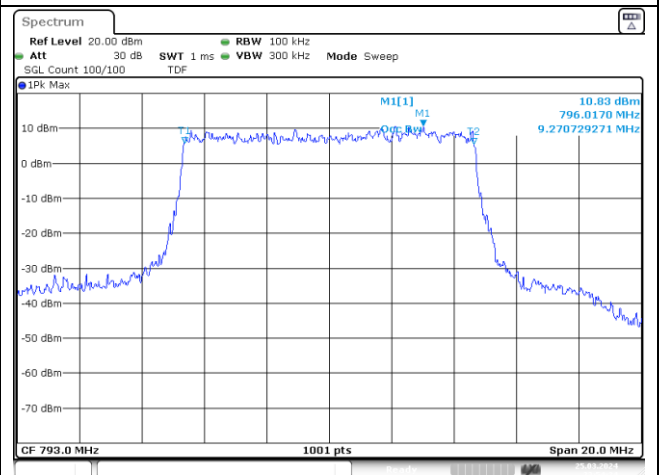

10 MHz Middle Channel - CP-OFDM QPSK