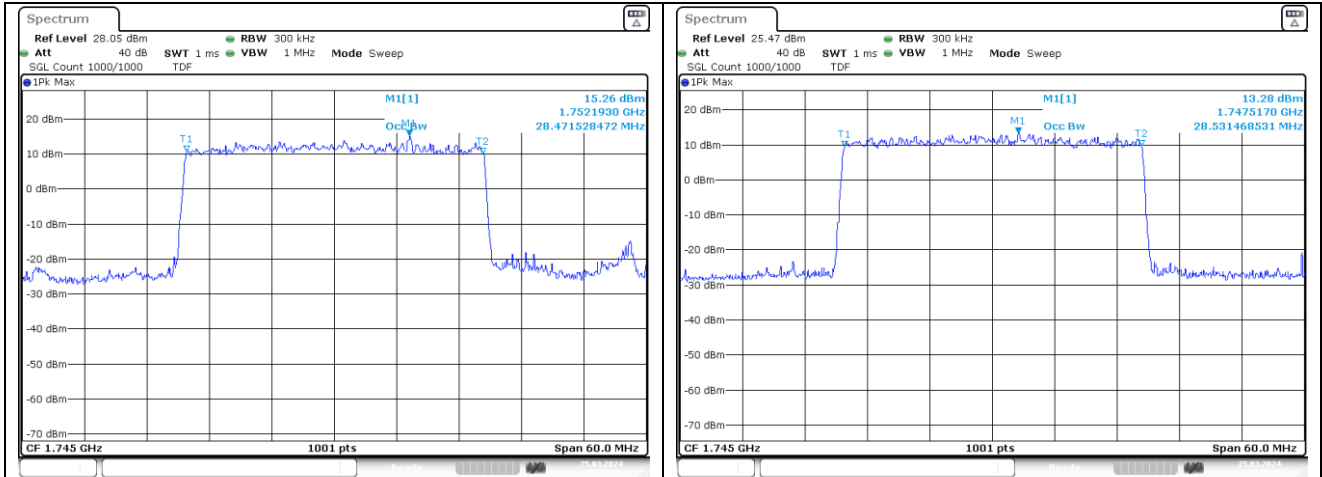

30 MHz Middle Channel - DFT-S-OFDM QPSK

NR band 66

30 MHz Middle Channel - DFT-S-OFDM BPSK