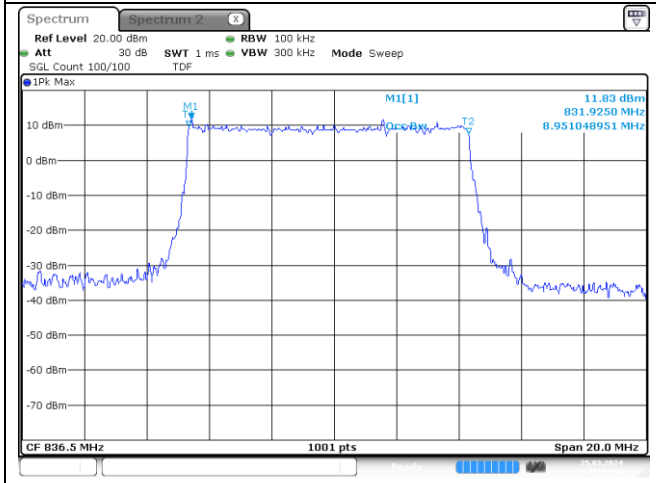

5 MHz Middle Channel - CP-OFDM QPSK

5 MHz Middle Channel - CP-OFDM 16QAM

NR band 26/5_Part 22

10 MHz Middle Channel - DFT-S-OFDM BPSK

10 MHz Middle Channel - DFT-S-OFDM QPSK

10 MHz Middle Channel - DFT-S-OFDM 16QAM