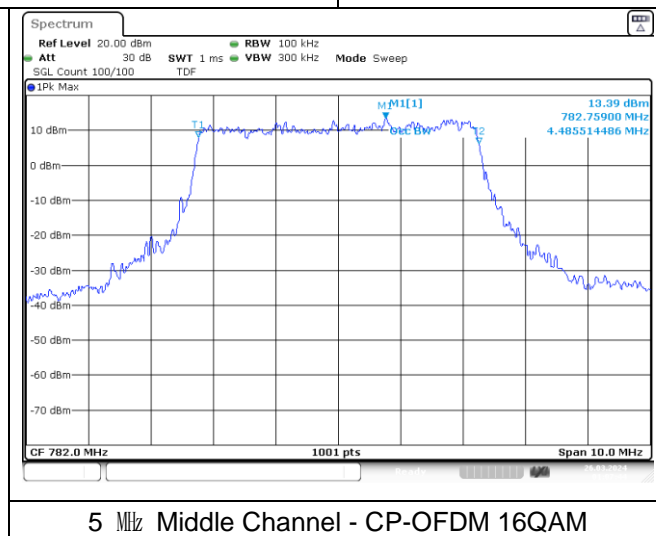

5 MHz Middle Channel - CP-OFDM 16QAM