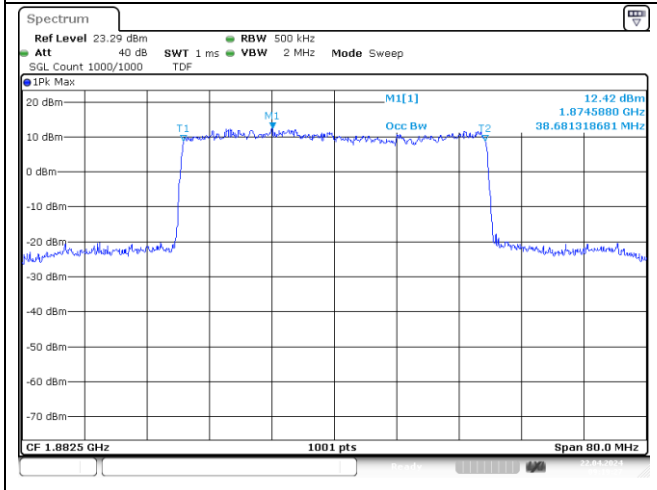

30 MHz Middle Channel - DFT-S-OFDM 16QAM

30 MHz Middle Channel - CP-OFDM QPSK

30 MHz Middle Channel - CP-OFDM 16QAM

NR band 25/2

40 MHz Middle Channel - DFT-S-OFDM BPSK

40 MHz Middle Channel - DFT-S-OFDM QPSK