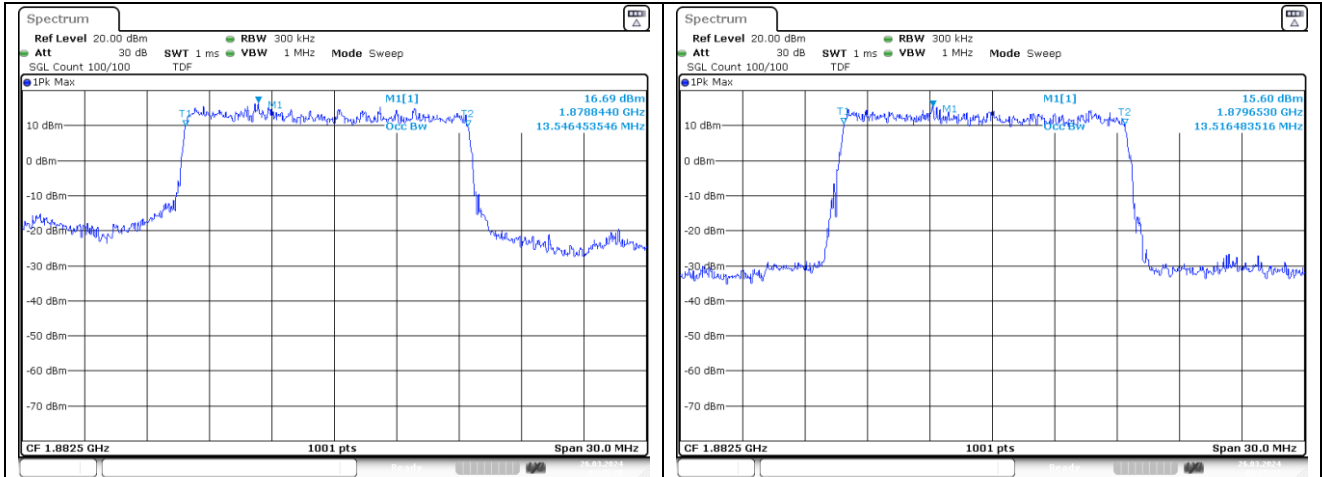

NR band 25/2

15 MHz Middle Channel - DFT-S-OFDM BPSK

15 MHz Middle Channel - DFT-S-OFDM QPSK