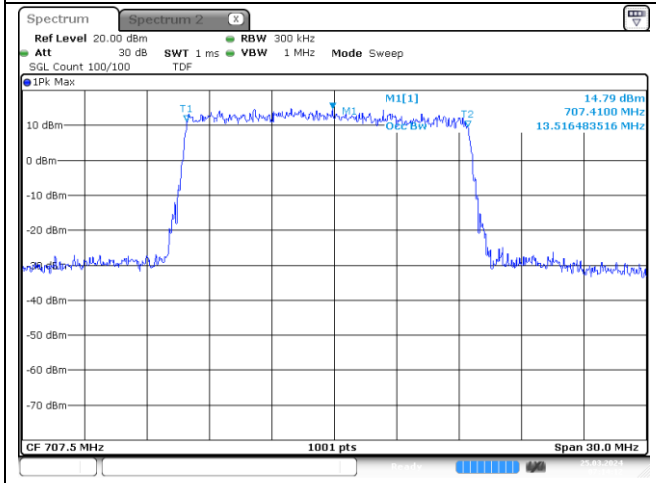

15 MHz Middle Channel - DFT-S-OFDM 16QAM