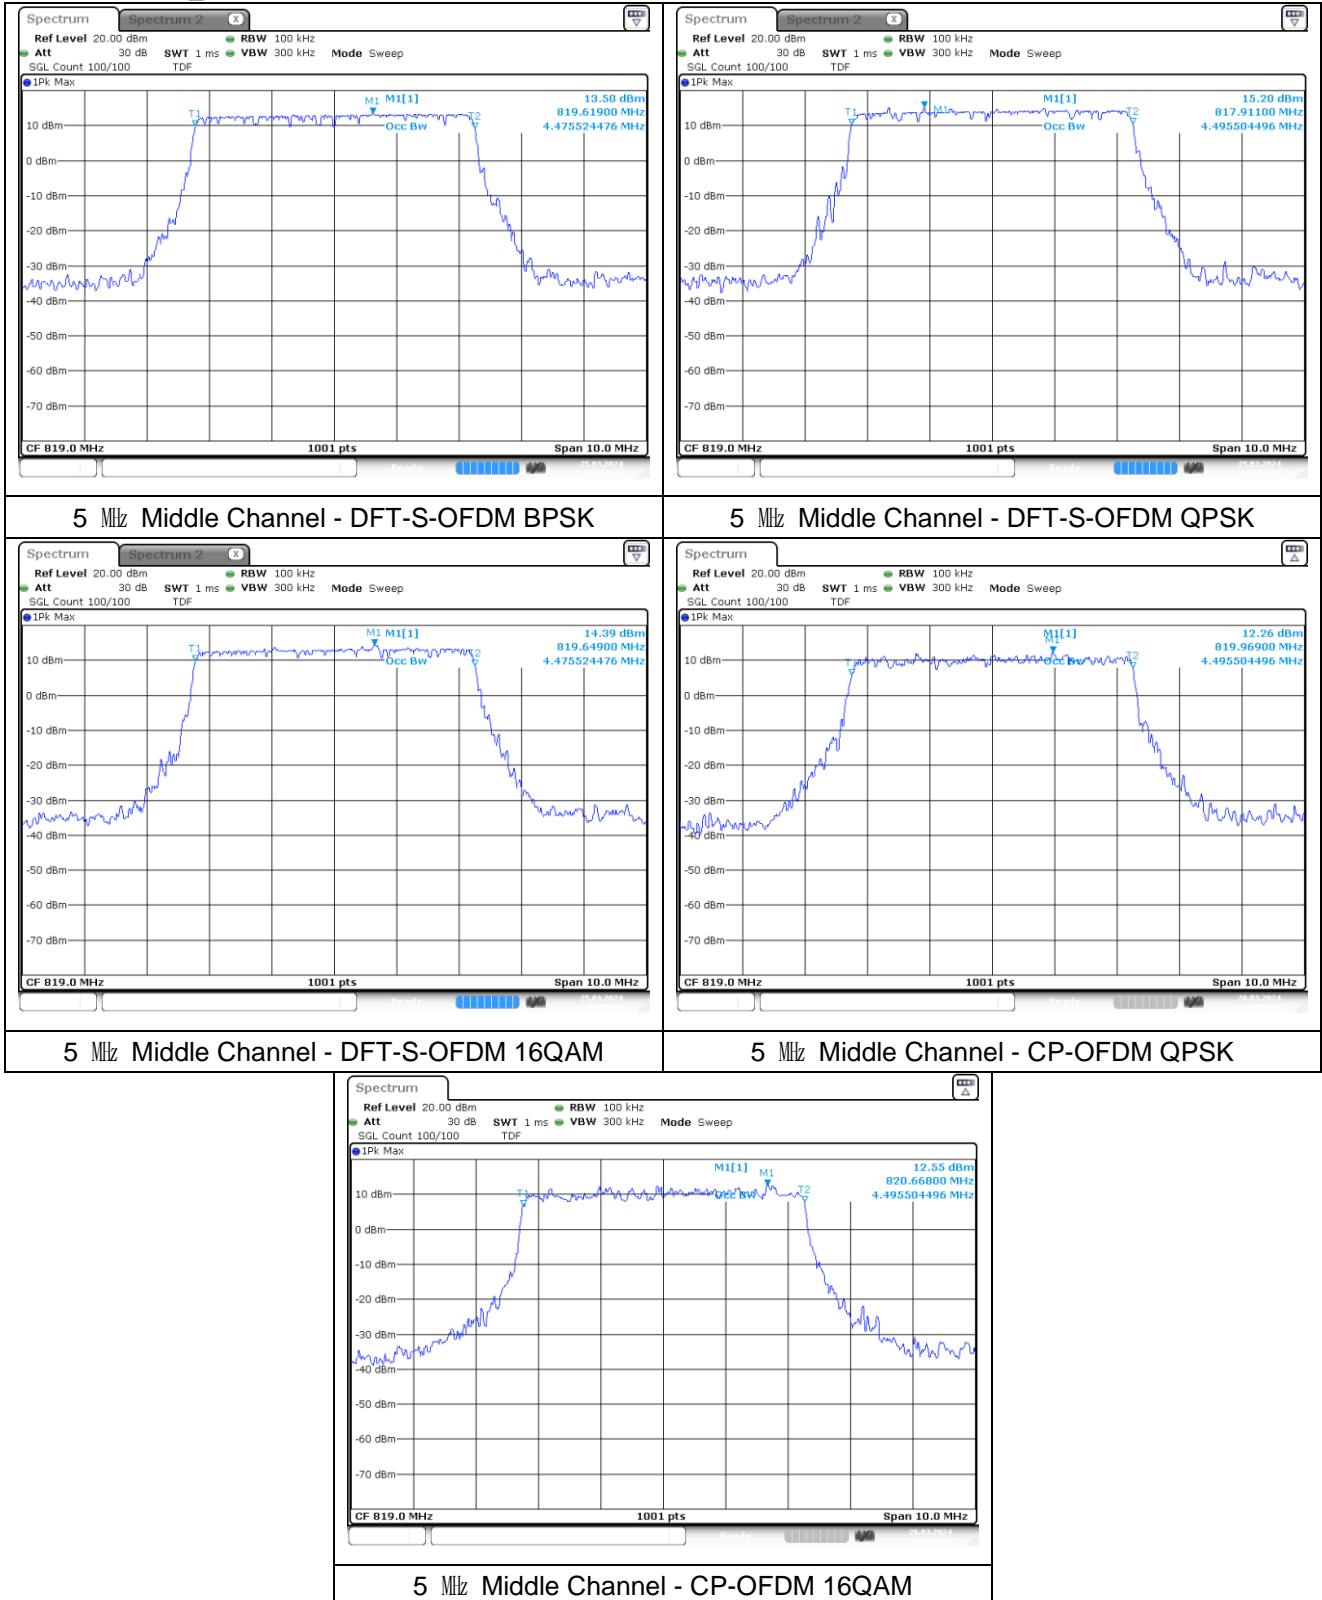

NR band 26/5_Part 90