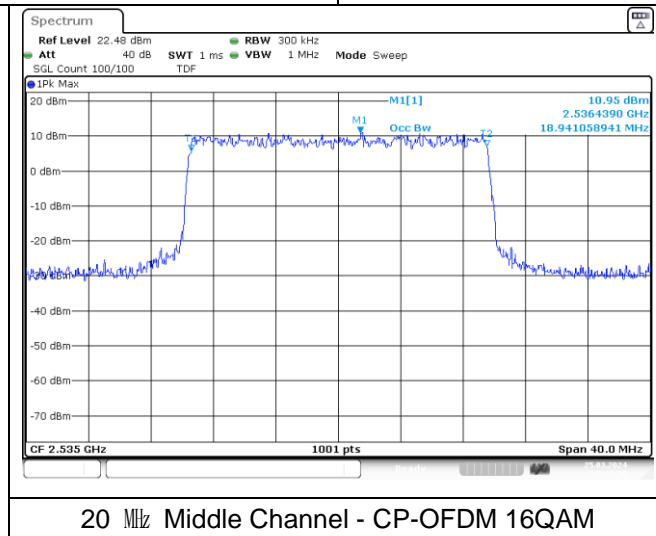

NR band 7

20 MHz Middle Channel - DFT-S-OFDM BPSK

20 MHz Middle Channel - DFT-S-OFDM QPSK

20 MHz Middle Channel - DFT-S-OFDM 16QAM

20 MHz Middle Channel - CP-OFDM QPSK

20 MHz Middle Channel - CP-OFDM 16QAM