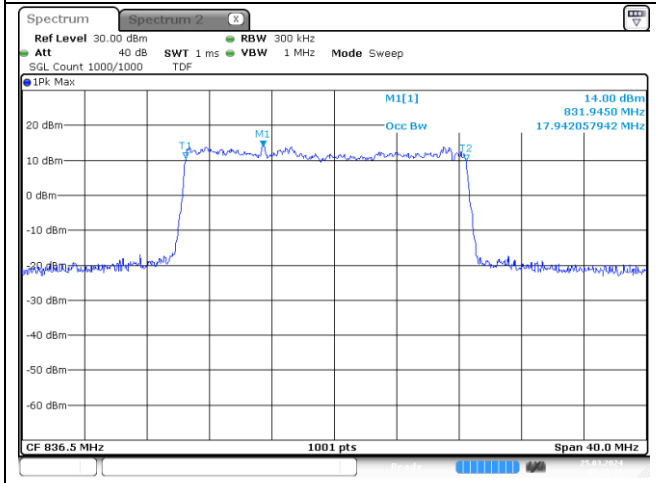

15 MHz Middle Channel - CP-OFDM QPSK

15 MHz Middle Channel - CP-OFDM 16QAM

NR band 26/5_Part 22

20 MHz Middle Channel - DFT-S-OFDM BPSK

20 MHz Middle Channel - DFT-S-OFDM QPSK

20 MHz Middle Channel - DFT-S-OFDM 16QAM