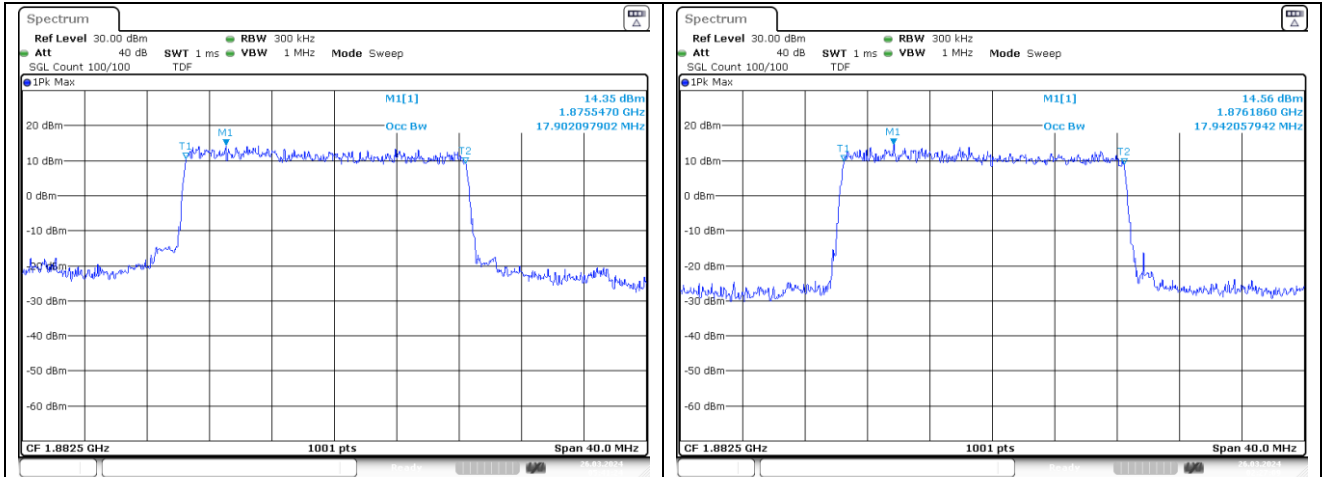

NR band 25/2

20 MHz Middle Channel - DFT-S-OFDM BPSK

20 MHz Middle Channel - DFT-S-OFDM QPSK