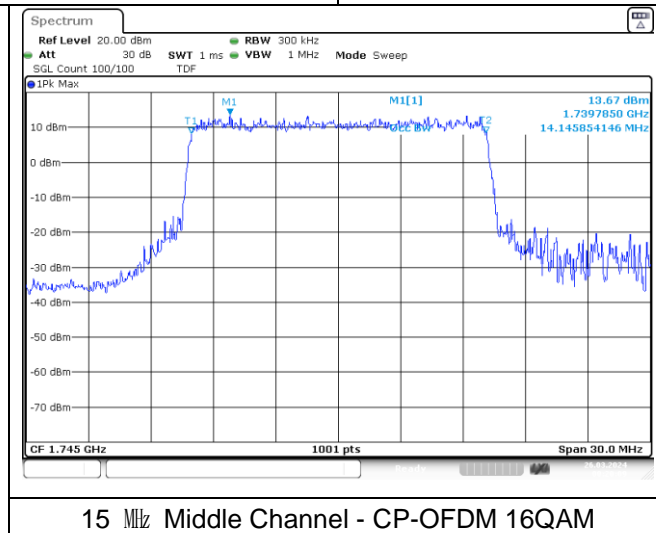

10 MHz Middle Channel - CP-OFDM 16QAM

NR band 66

15 MHz Middle Channel - DFT-S-OFDM BPSK

15 MHz Middle Channel - DFT-S-OFDM QPSK

15 MHz Middle Channel - DFT-S-OFDM 16QAM

15 MHz Middle Channel - CP-OFDM QPSK