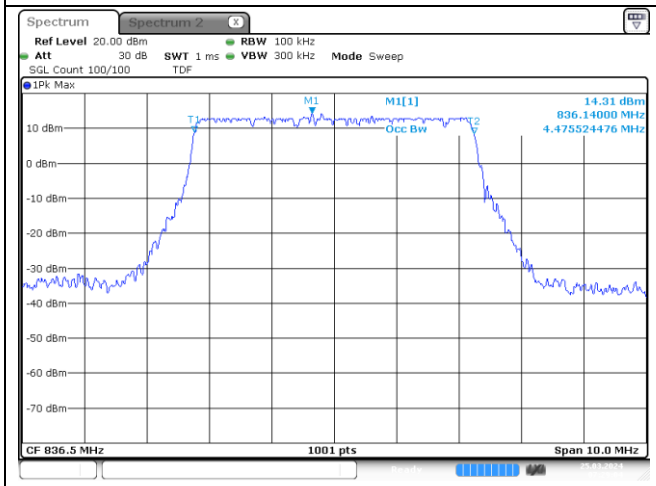

40 MHz Middle Channel - DFT-S-OFDM 16QAM

40 MHz Middle Channel - CP-OFDM QPSK

NR band 26/5_Part 22

5 MHz Middle Channel - DFT-S-OFDM BPSK

5 MHz Middle Channel - DFT-S-OFDM QPSK

5 MHz Middle Channel - DFT-S-OFDM 16QAM