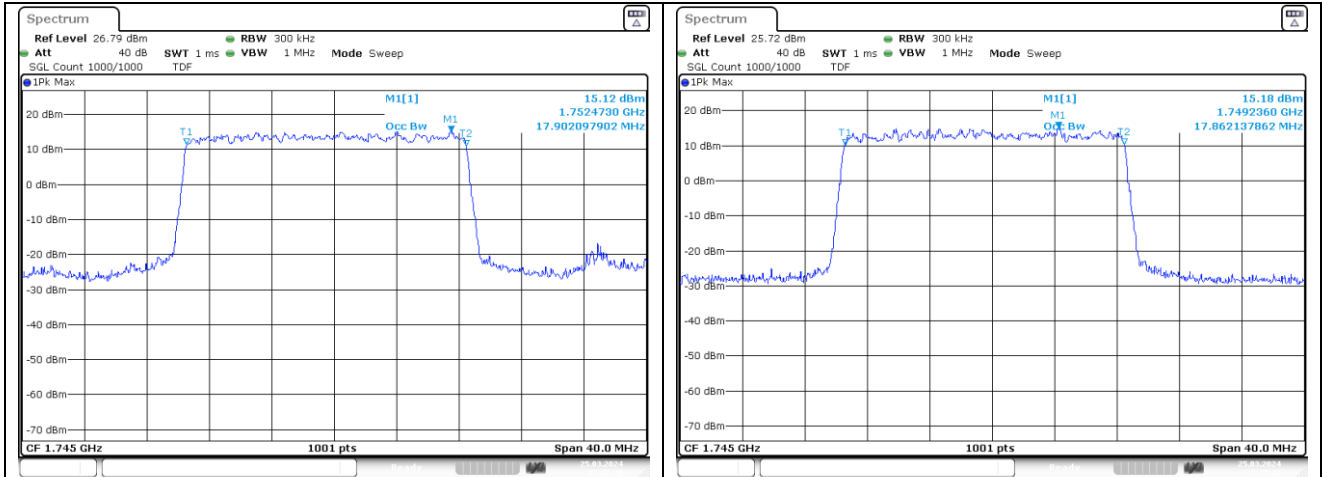

NR band 66

20 MHz Middle Channel - DFT-S-OFDM BPSK

20 MHz Middle Channel - DFT-S-OFDM QPSK