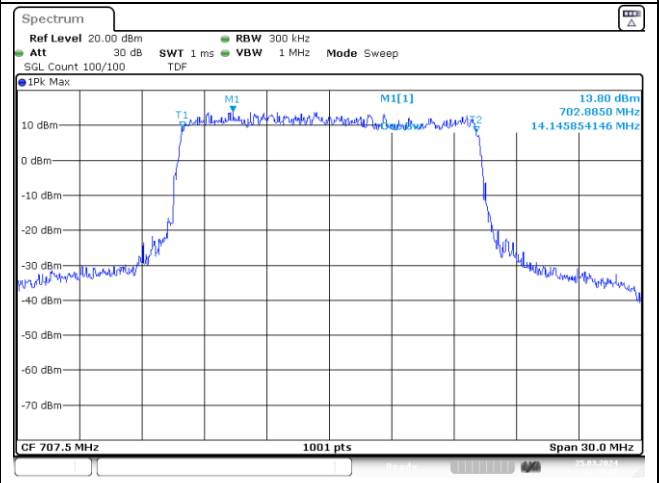

15 MHz Middle Channel - CP-OFDM QPSK