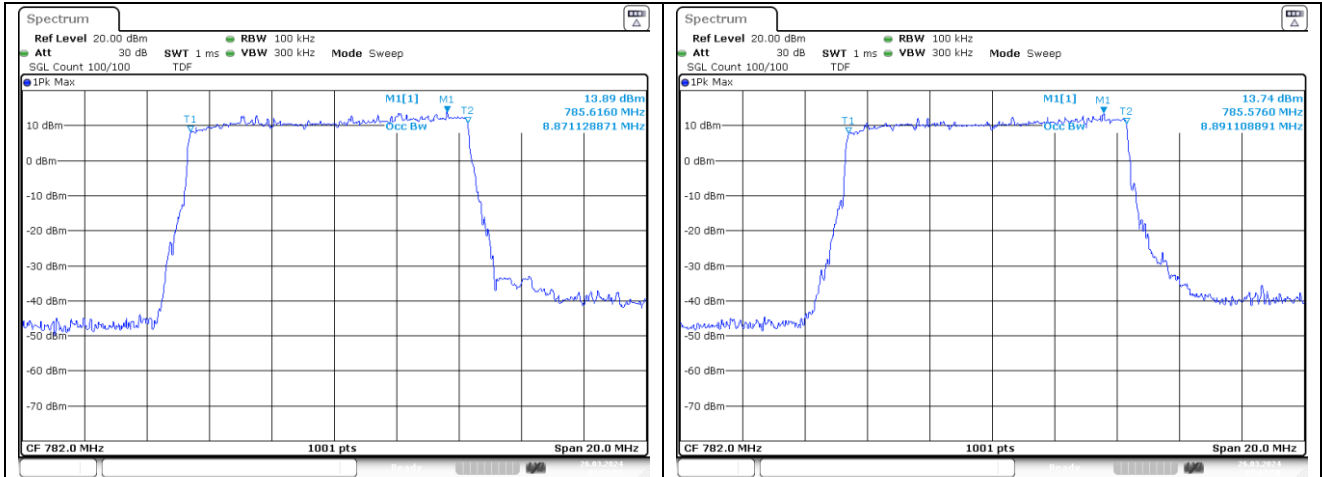

5 MHz Middle Channel - DFT-S-OFDM BPSK

5 MHz Middle Channel - DFT-S-OFDM QPSK

5 MHz Middle Channel - DFT-S-OFDM 16QAM

5 MHz Middle Channel - CP-OFDM QPSK

5 MHz Middle Channel - CP-OFDM 16QAM

NR band 13

10 MHz Middle Channel - DFT-S-OFDM BPSK