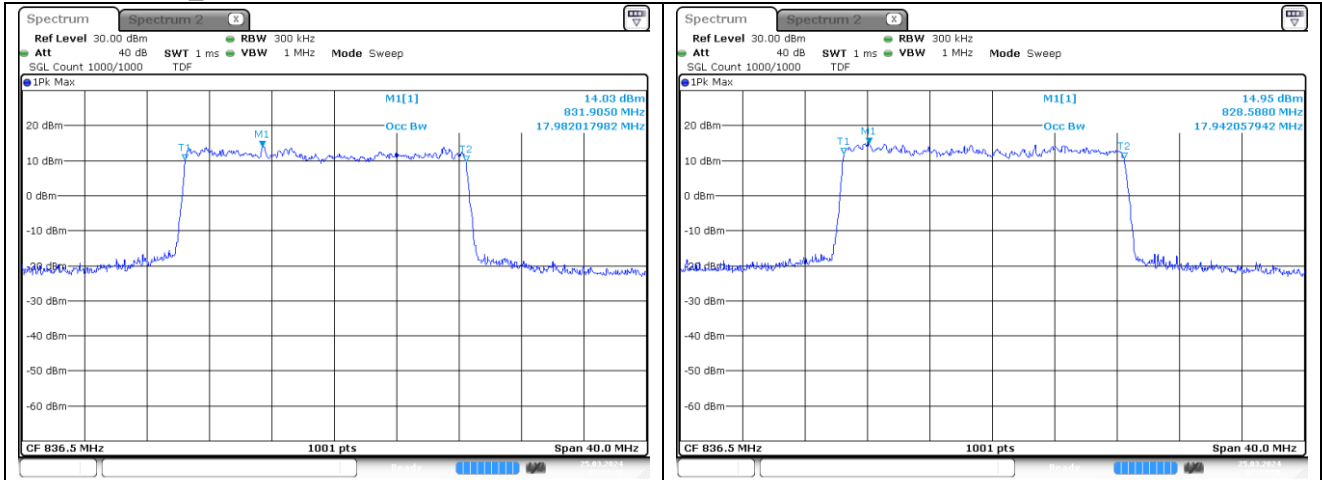

NR band 26/5_Part 22

20 MHz Middle Channel - DFT-S-OFDM BPSK

20 MHz Middle Channel - DFT-S-OFDM QPSK