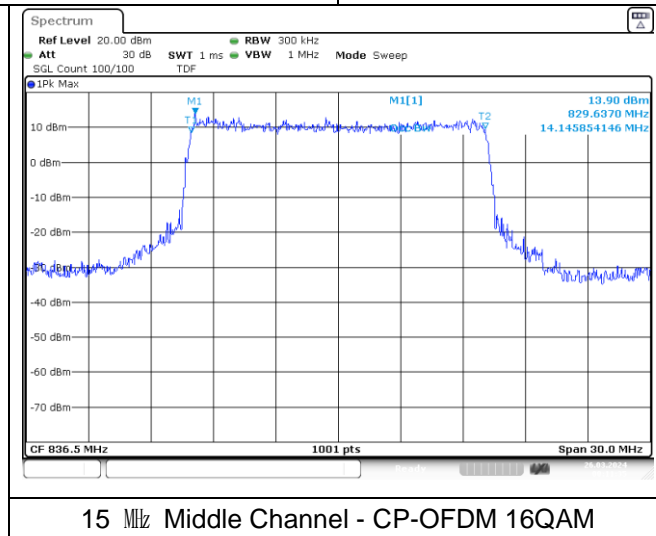

15 MHz Middle Channel - CP-OFDM 16QAM