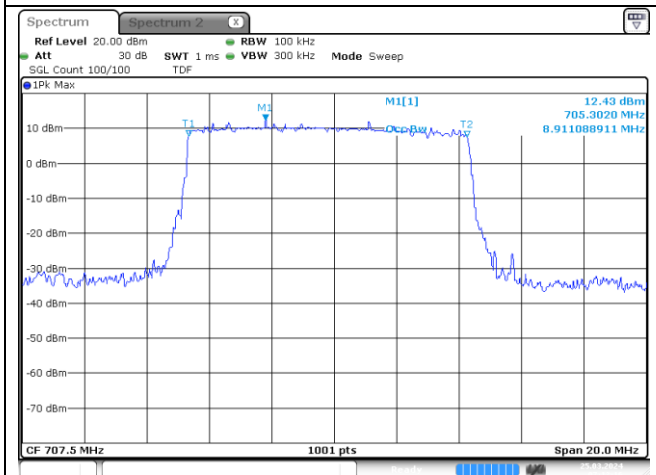

10 MHz Middle Channel - DFT-S-OFDM 16QAM