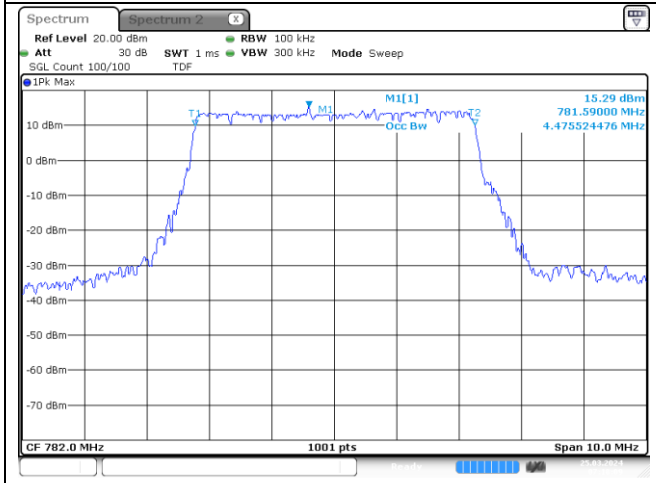

5 MHz Middle Channel - DFT-S-OFDM 16QAM