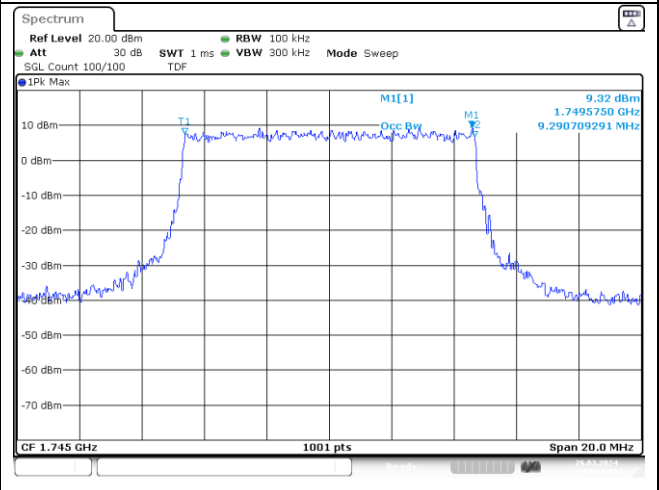

10 MHz Middle Channel - CP-OFDM QPSK