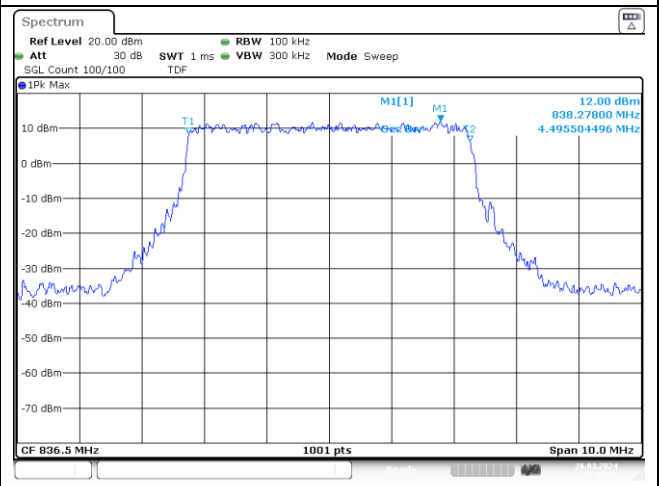

40 MHz Middle Channel - DFT-S-OFDM 16QAM

40 MHz Middle Channel - CP-OFDM QPSK

NR band 26/5_Part 22

5 MHz Middle Channel - DFT-S-OFDM BPSK

5 MHz Middle Channel - DFT-S-OFDM QPSK

5 MHz Middle Channel - DFT-S-OFDM 16QAM