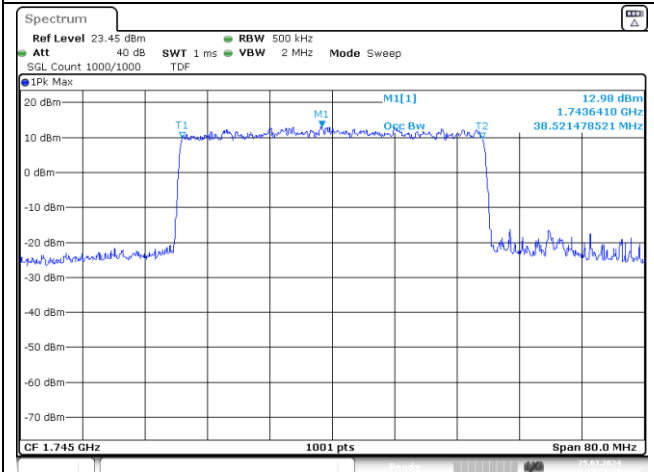

40 MHz Middle Channel - DFT-S-OFDM 16QAM