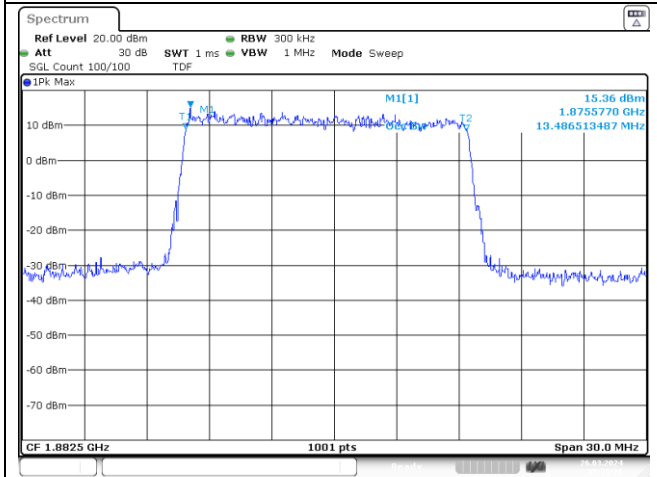

10 MHz Middle Channel - DFT-S-OFDM 16QAM

10 MHz Middle Channel - CP-OFDM QPSK

10 MHz Middle Channel - CP-OFDM 16QAM

NR band 25/2

15 MHz Middle Channel - DFT-S-OFDM BPSK

15 MHz Middle Channel - DFT-S-OFDM QPSK