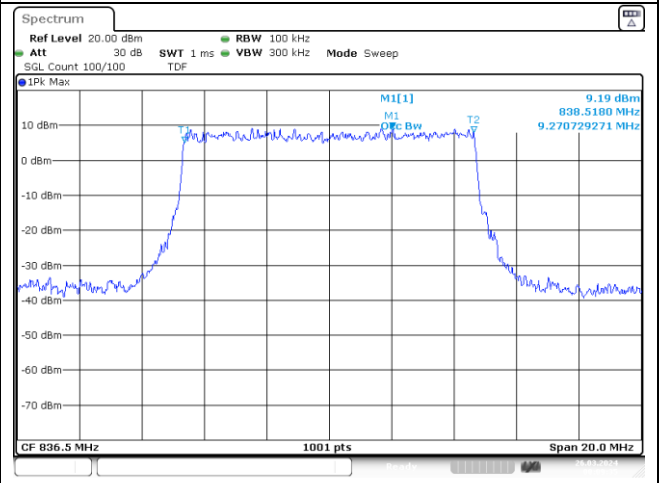

5 MHz Middle Channel - CP-OFDM QPSK

5 MHz Middle Channel - CP-OFDM 16QAM

NR band 26/5_Part 22

10 MHz Middle Channel - DFT-S-OFDM BPSK

10 MHz Middle Channel - DFT-S-OFDM QPSK

10 MHz Middle Channel - DFT-S-OFDM 16QAM