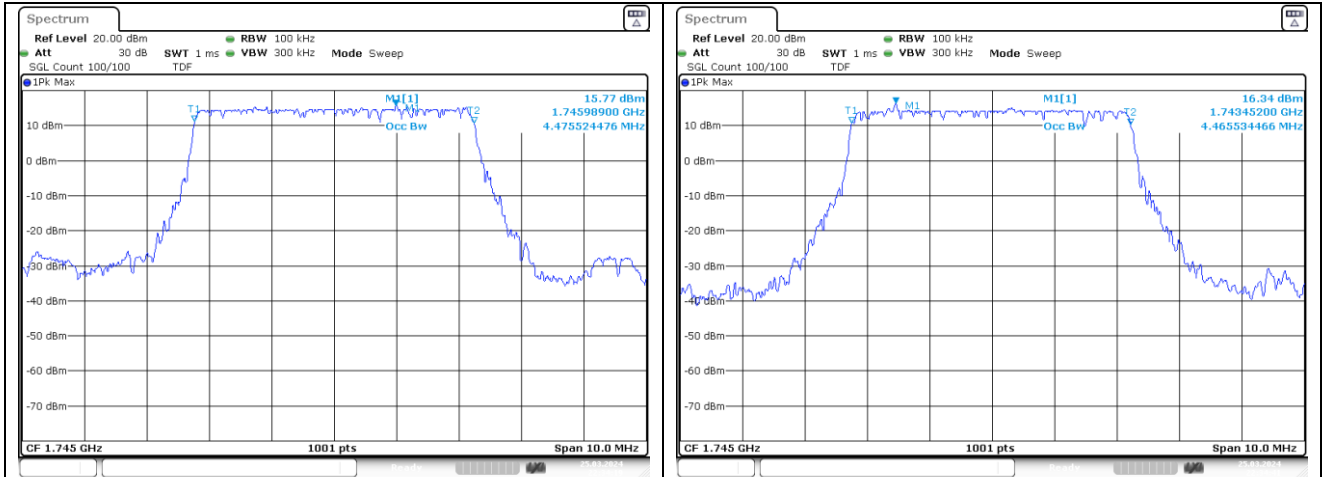

NR band 66

5 MHz Middle Channel - DFT-S-OFDM BPSK

5 MHz Middle Channel - DFT-S-OFDM QPSK