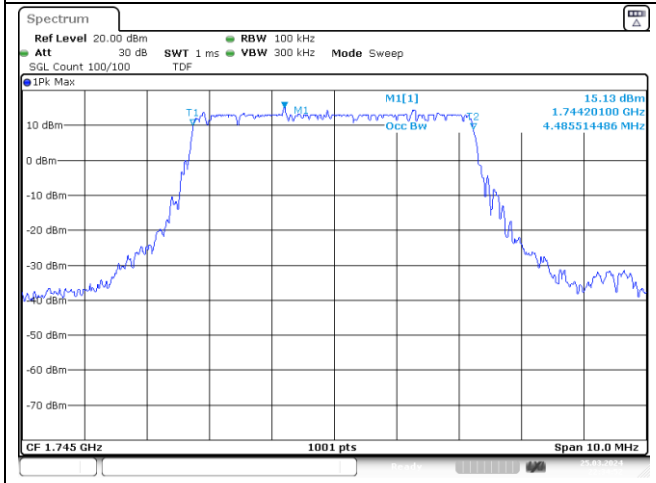

10 MHz Middle Channel - CP-OFDM QPSK

10 MHz Middle Channel - CP-OFDM 16QAM

NR band 66

5 MHz Middle Channel - DFT-S-OFDM BPSK

5 MHz Middle Channel - DFT-S-OFDM QPSK

5 MHz Middle Channel - DFT-S-OFDM 16QAM

5 MHz Middle Channel - CP-OFDM QPSK