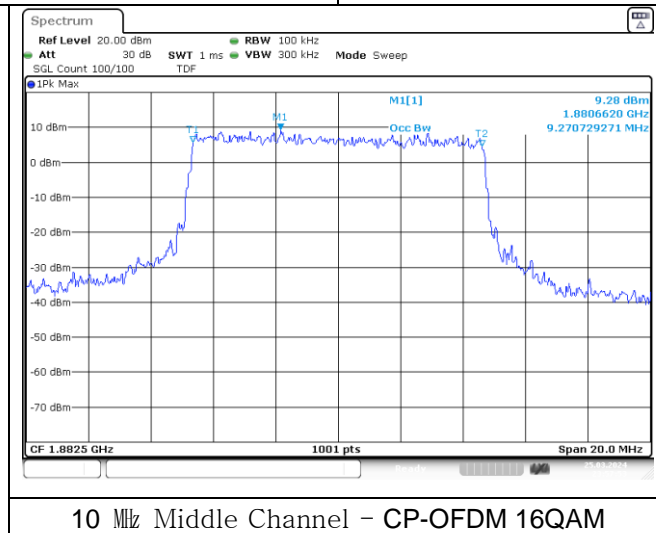

10 MHz Middle Channel - CP-OFDM 16QAM