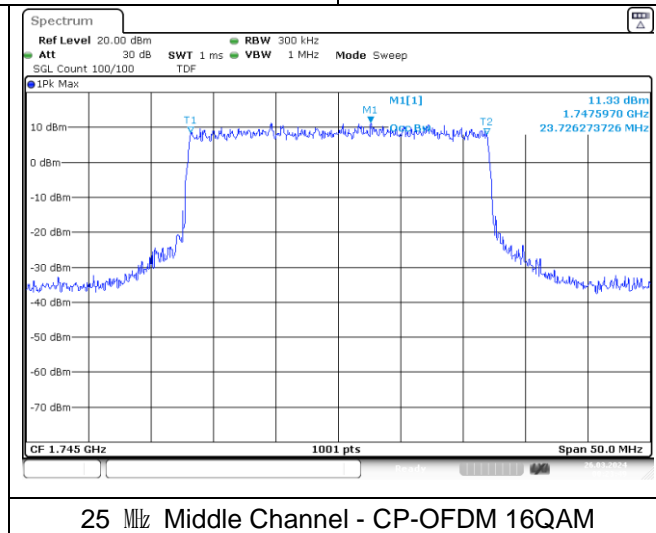

20 MHz Middle Channel - CP-OFDM 16QAM

NR band 66

25 MHz Middle Channel - DFT-S-OFDM BPSK

25 MHz Middle Channel - DFT-S-OFDM QPSK

25 MHz Middle Channel - DFT-S-OFDM 16QAM

25 MHz Middle Channel - CP-OFDM QPSK