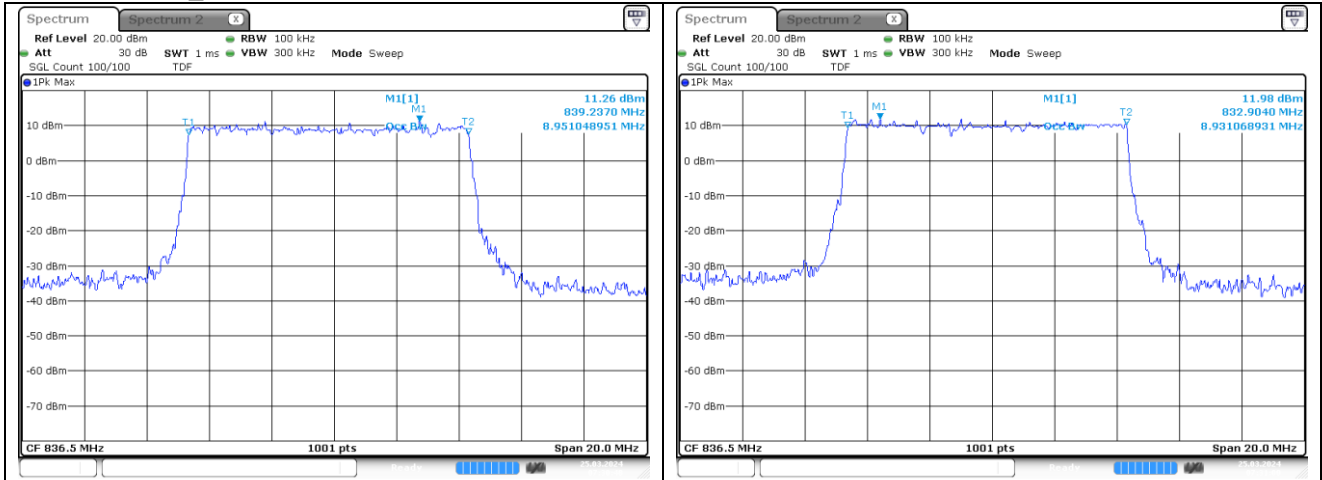

NR band 26/5_Part 22

10 MHz Middle Channel - DFT-S-OFDM BPSK

10 MHz Middle Channel - DFT-S-OFDM QPSK