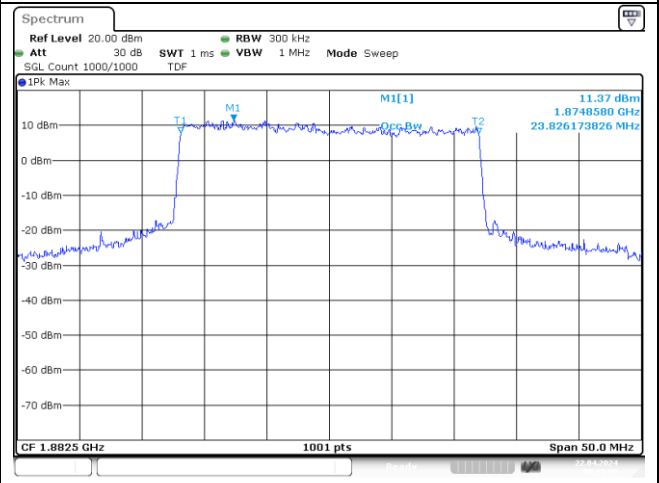

20 MHz Middle Channel - DFT-S-OFDM 16QAM

20 MHz Middle Channel - CP-OFDM QPSK

20 MHz Middle Channel - CP-OFDM 16QAM

NR band 25/2

25 MHz Middle Channel - DFT-S-OFDM BPSK

25 MHz Middle Channel - DFT-S-OFDM QPSK