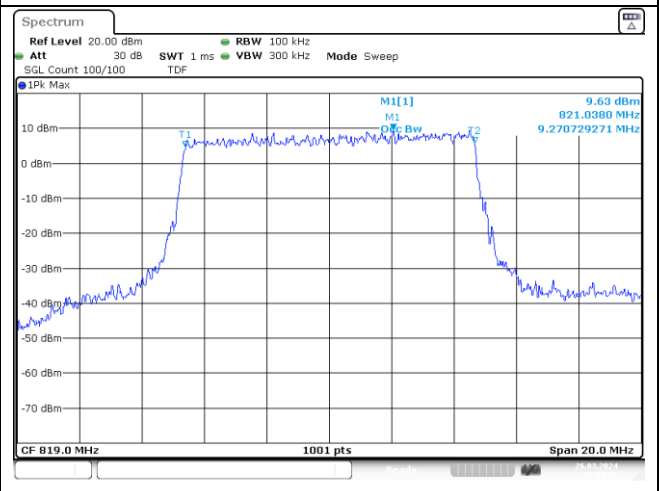

20 MHz Middle Channel - CP-OFDM QPSK

20 MHz Middle Channel - CP-OFDM 16QAM

NR band 26/5_Part 90

NR band 26/5_Part 90

10 MHz Middle Channel - DFT-S-OFDM BPSK

10 MHz Middle Channel - DFT-S-OFDM QPSK

10 MHz Middle Channel - DFT-S-OFDM 16QAM