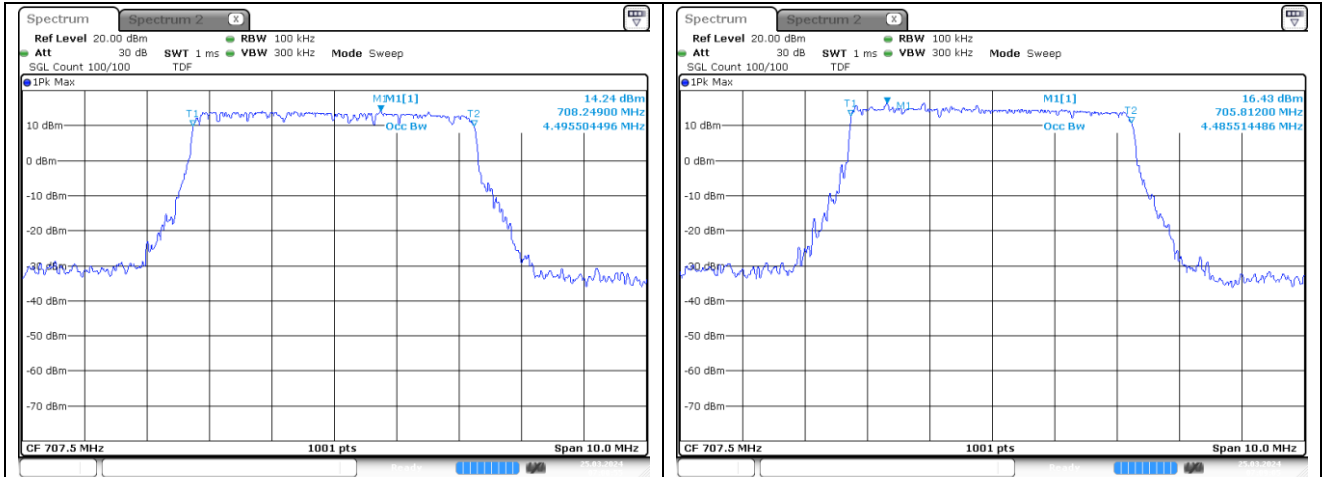

NR band 12

5 MHz Middle Channel - DFT-S-OFDM BPSK

5 MHz Middle Channel - DFT-S-OFDM QPSK