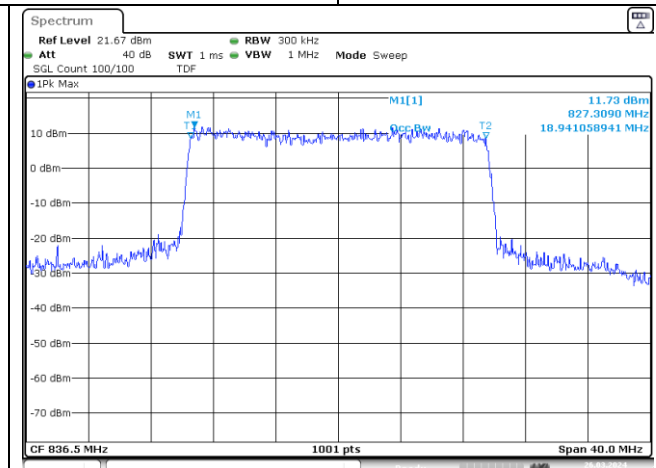

20 MHz Middle Channel - CP-OFDM 16QAM