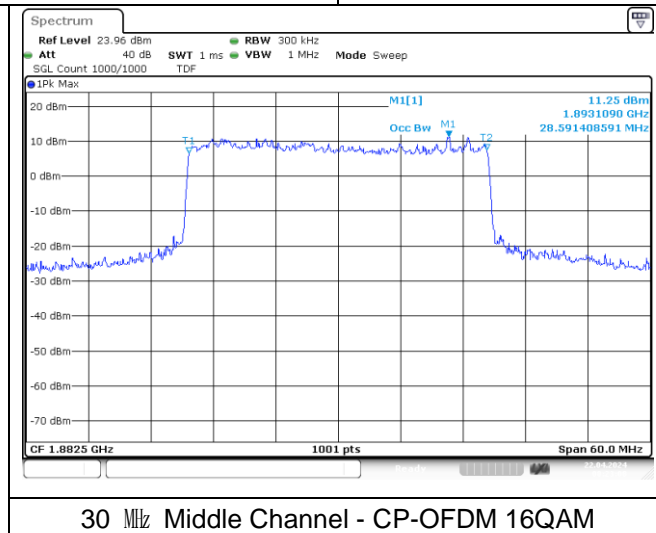

30 MHz Middle Channel - DFT-S-OFDM 16QAM

30 MHz Middle Channel - CP-OFDM QPSK

30 MHz Middle Channel - CP-OFDM 16QAM