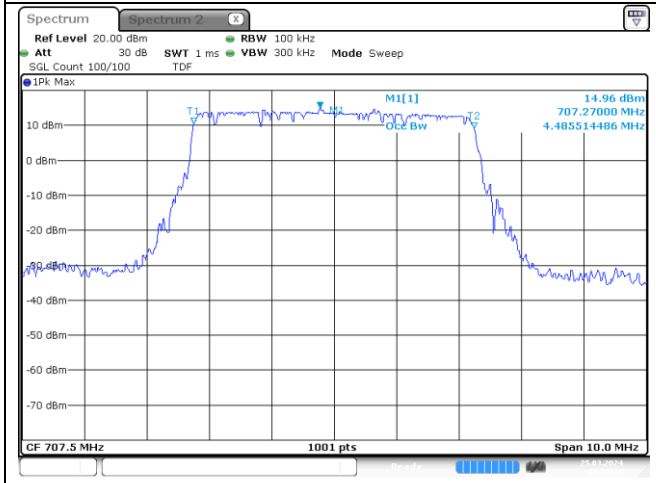

5 MHz Middle Channel - DFT-S-OFDM 16QAM