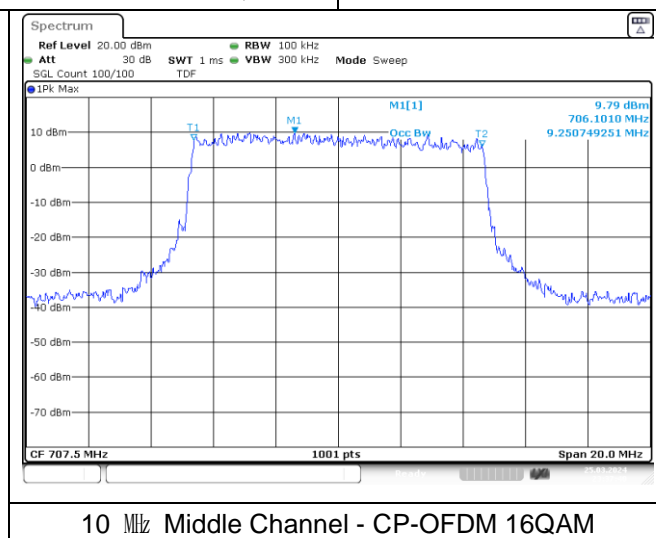

10 MHz Middle Channel - CP-OFDM 16QAM