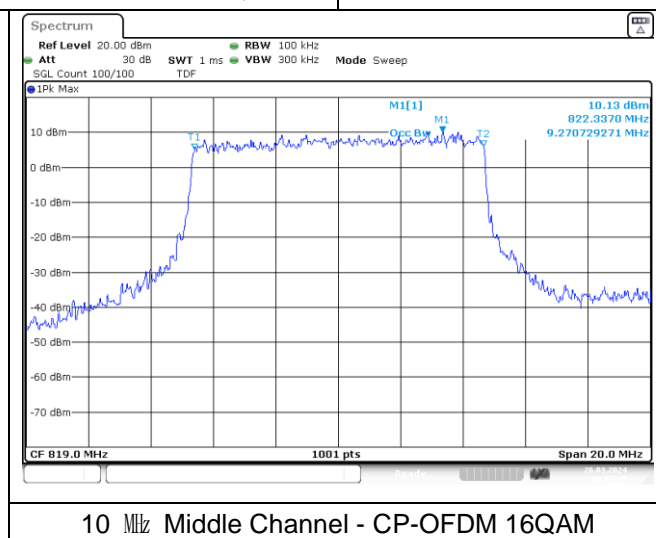

10 MHz Middle Channel - CP-OFDM 16QAM