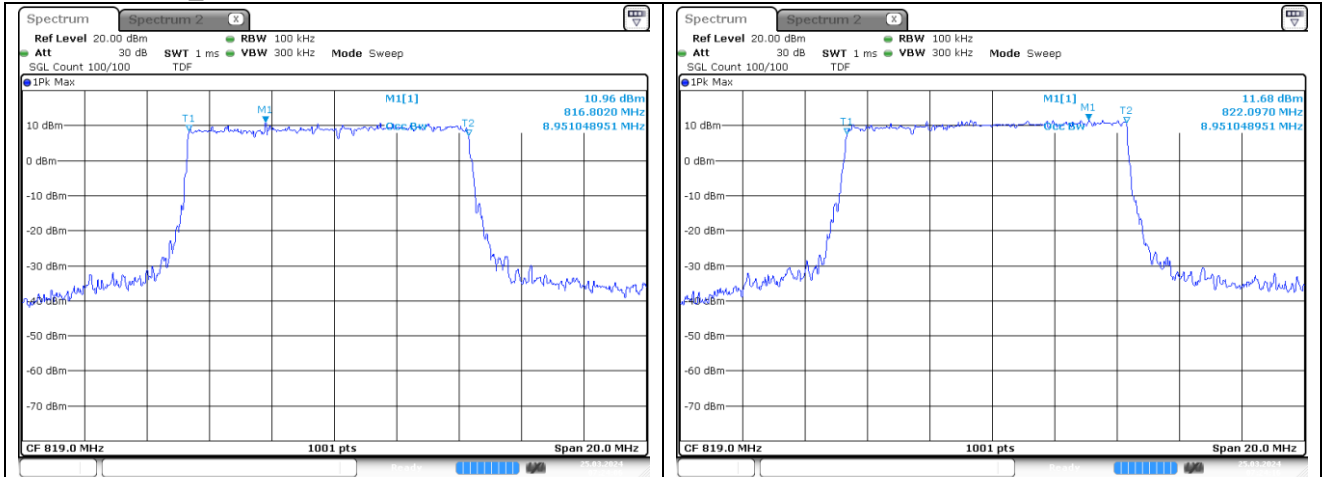

20 MHz Middle Channel - CP-OFDM QPSK

20 MHz Middle Channel - CP-OFDM 16QAM

NR band 26/5_Part 90

NR band 26/5_Part 90

10 MHz Middle Channel - DFT-S-OFDM BPSK

10 MHz Middle Channel - DFT-S-OFDM QPSK

10 MHz Middle Channel - DFT-S-OFDM 16QAM