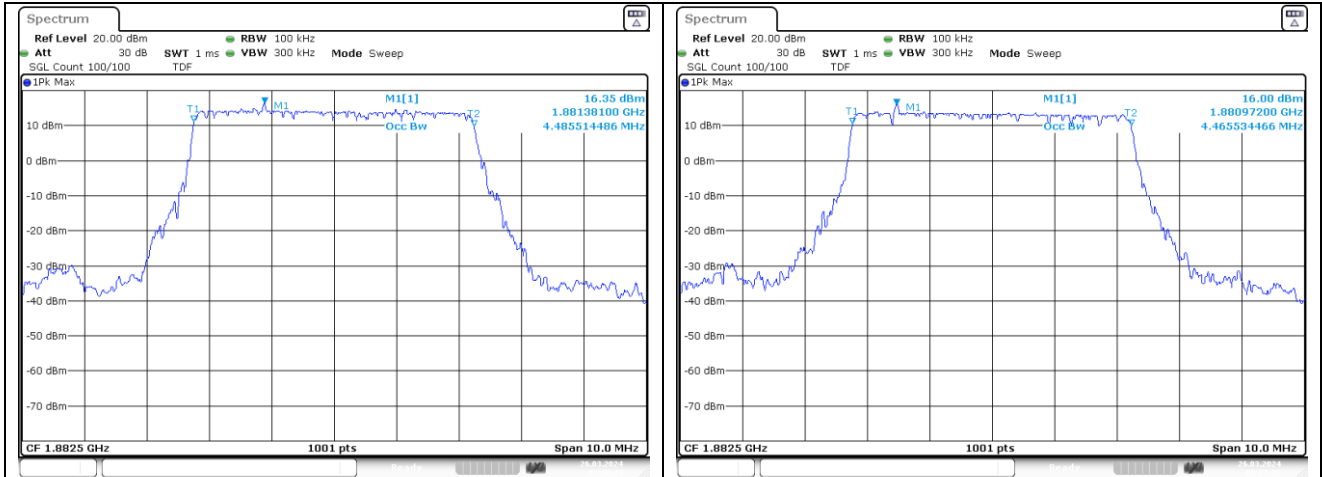

10 MHz Middle Channel - DFT-S-OFDM QPSK

10 MHz Middle Channel - DFT-S-OFDM 16QAM

10 MHz Middle Channel - CP-OFDM QPSK

10 MHz Middle Channel - CP-OFDM 16QAM

NR band 25/2

5 MHz Middle Channel - DFT-S-OFDM BPSK