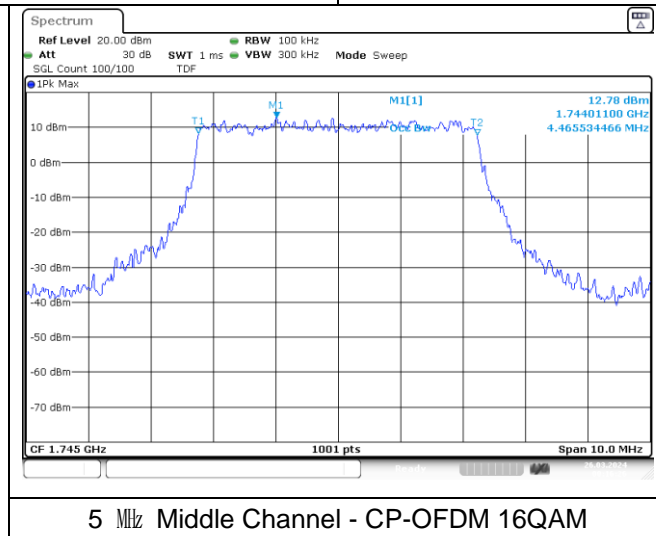

10 MHz Middle Channel - CP-OFDM QPSK

10 MHz Middle Channel - CP-OFDM 16QAM

NR band 66

5 MHz Middle Channel - DFT-S-OFDM BPSK

5 MHz Middle Channel - DFT-S-OFDM QPSK

5 MHz Middle Channel - DFT-S-OFDM 16QAM

5 MHz Middle Channel - CP-OFDM QPSK