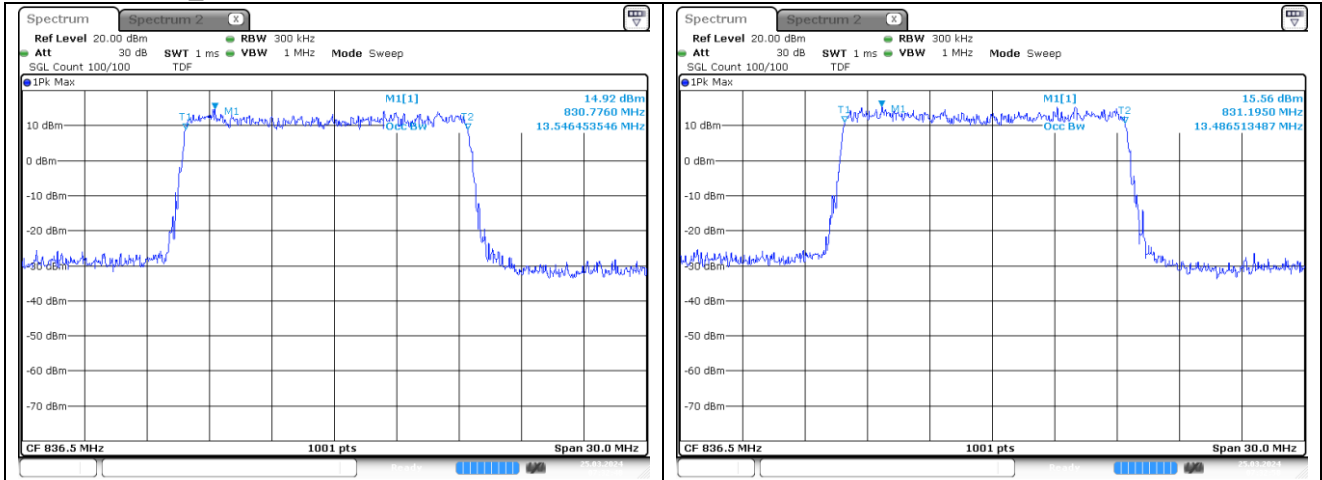

NR band 26/5 Part 22

15 MHz Middle Channel - DFT-S-OFDM BPSK

15 MHz Middle Channel - DFT-S-OFDM QPSK