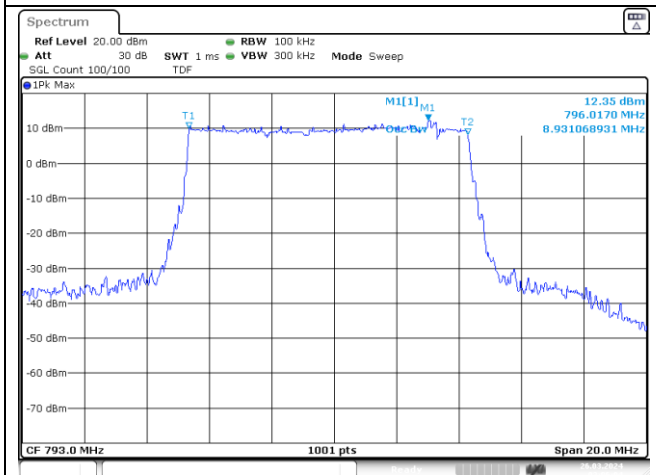

10 MHz Middle Channel - DFT-S-OFDM 16QAM