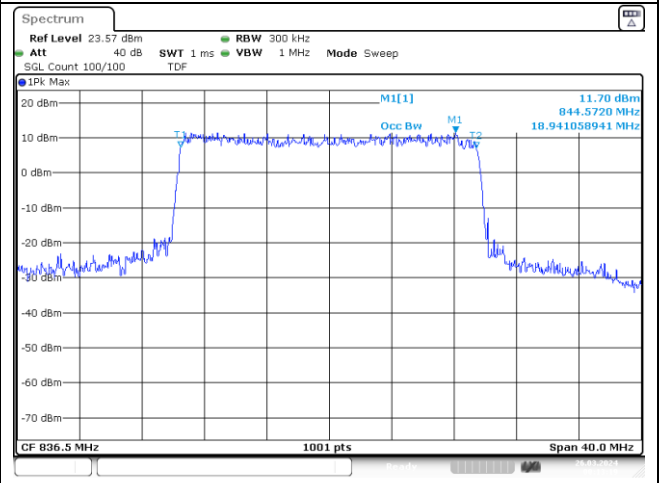

15 MHz Middle Channel - CP-OFDM QPSK

15 MHz Middle Channel - CP-OFDM 16QAM

NR band 26/5_Part 22

20 MHz Middle Channel - DFT-S-OFDM BPSK

20 MHz Middle Channel - DFT-S-OFDM QPSK

20 MHz Middle Channel - DFT-S-OFDM 16QAM