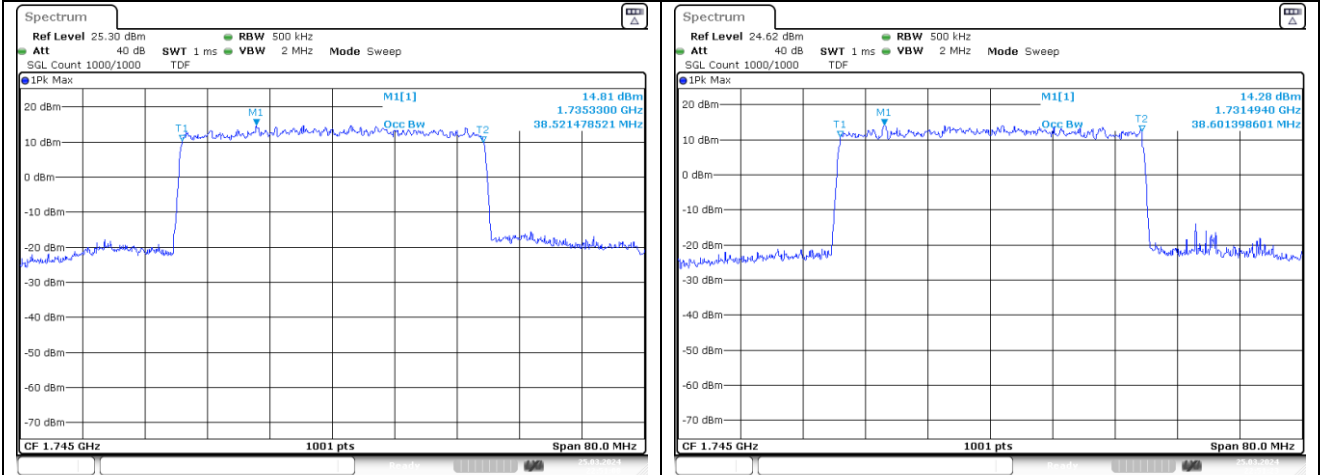

NR band 66

40 MHz Middle Channel - DFT-S-OFDM BPSK

40 MHz Middle Channel - DFT-S-OFDM QPSK