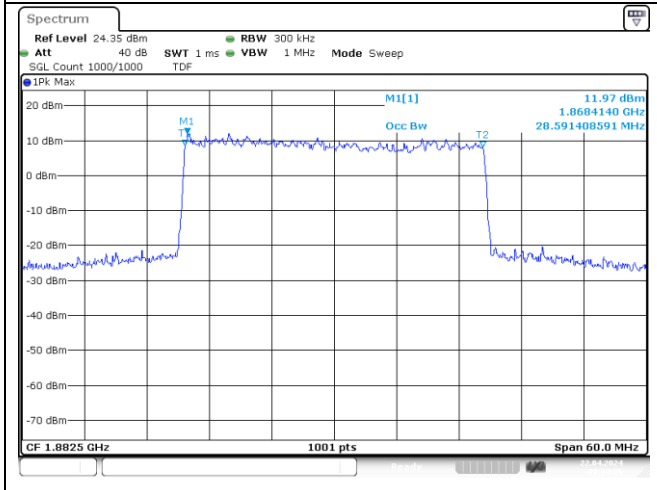

25 MHz Middle Channel - DFT-S-OFDM 16QAM

25 MHz Middle Channel - CP-OFDM QPSK

25 MHz Middle Channel - CP-OFDM 16QAM

NR band 25/2

30 MHz Middle Channel - DFT-S-OFDM BPSK

30 MHz Middle Channel - DFT-S-OFDM QPSK