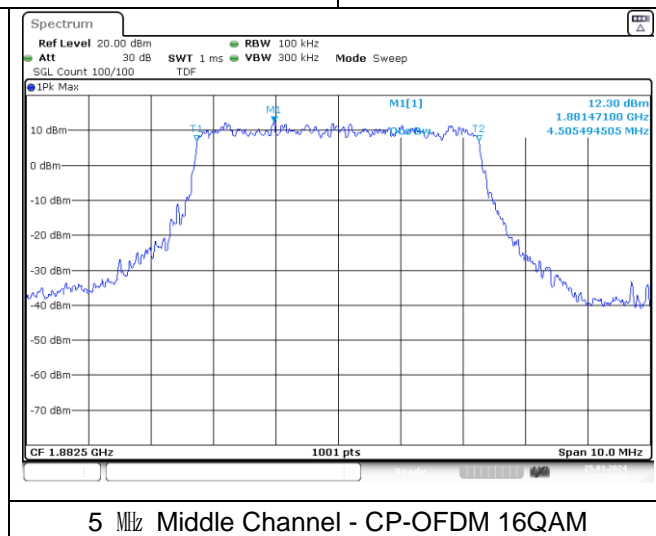

5 MHz Middle Channel - CP-OFDM 16QAM