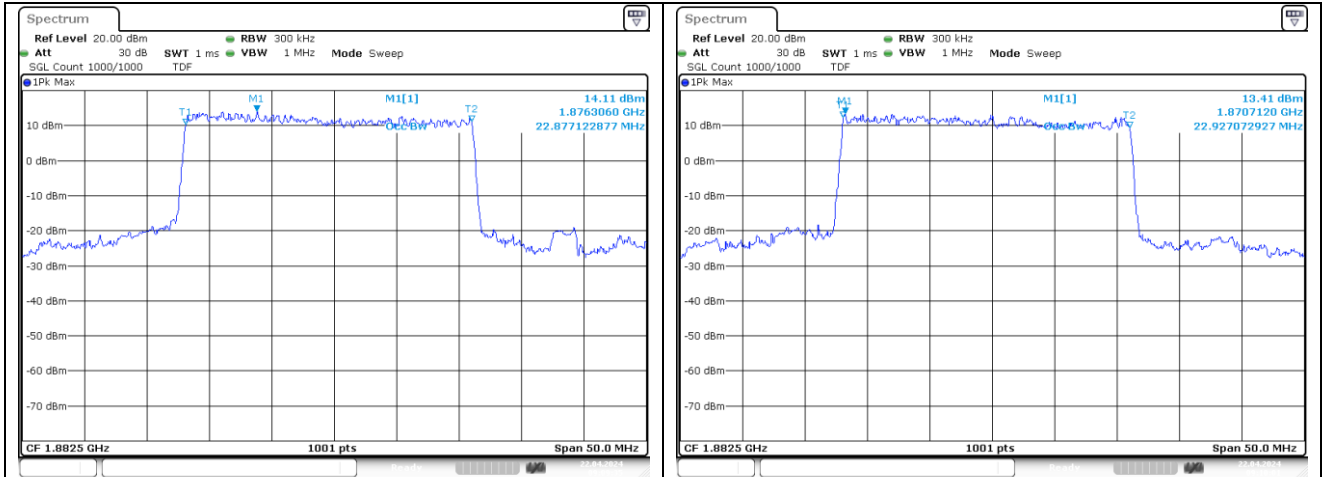

NR band 25/2

25 MHz Middle Channel - DFT-S-OFDM BPSK

25 MHz Middle Channel - DFT-S-OFDM QPSK