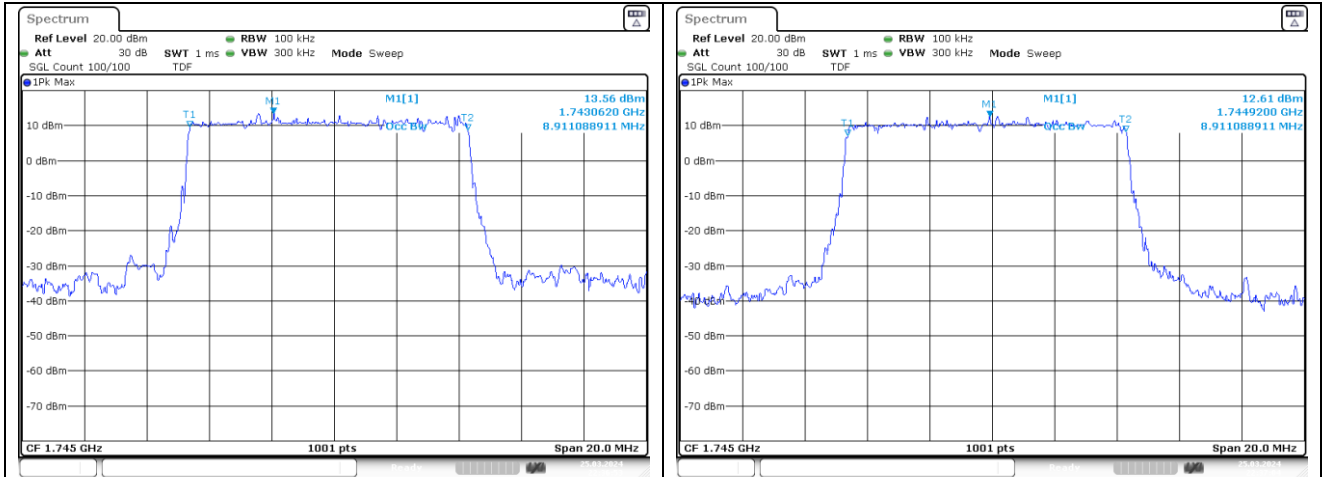

NR band 66

10 MHz Middle Channel - DFT-S-OFDM BPSK

10 MHz Middle Channel - DFT-S-OFDM QPSK