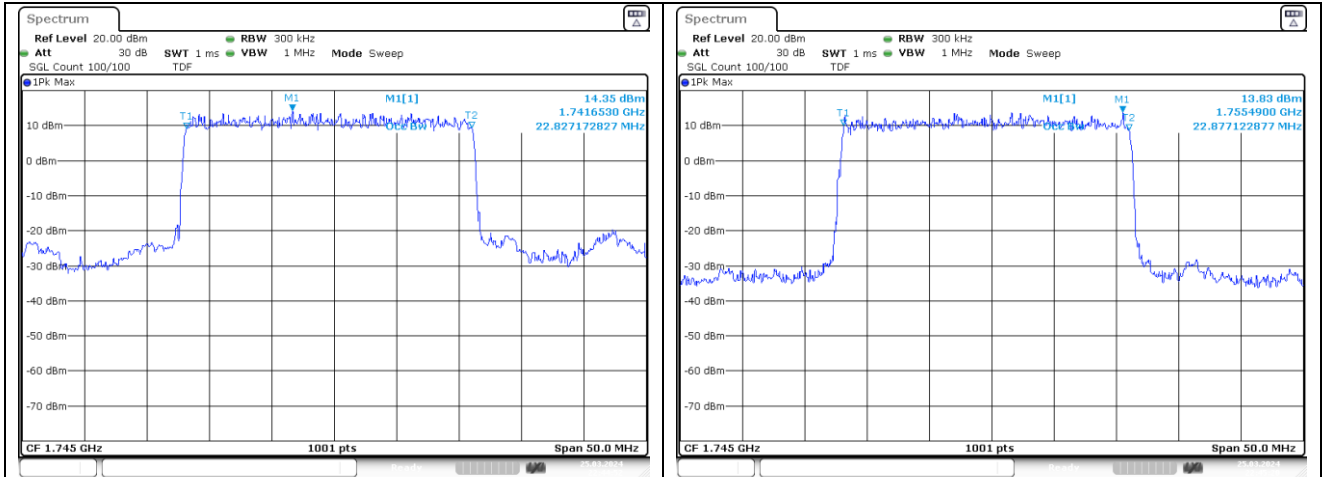

NR band 66

25 MHz Middle Channel - DFT-S-OFDM BPSK

25 MHz Middle Channel - DFT-S-OFDM QPSK