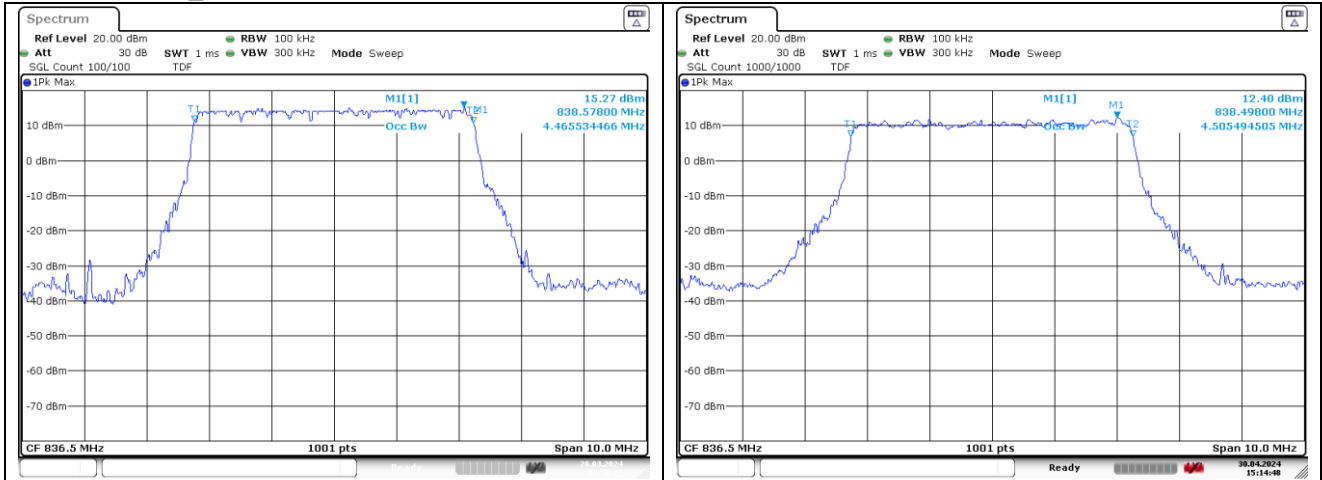

NR band 26/5_Part 22

5 MHz Middle Channel - DFT-S-OFDM BPSK

5 MHz Middle Channel - DFT-S-OFDM QPSK