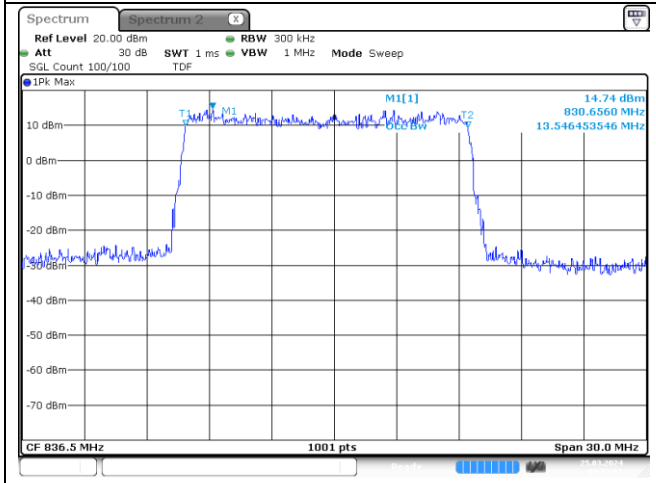

10 MHz Middle Channel - CP-OFDM QPSK

10 MHz Middle Channel - CP-OFDM 16QAM

NR band 26/5 Part 22

15 MHz Middle Channel - DFT-S-OFDM BPSK

15 MHz Middle Channel - DFT-S-OFDM QPSK

15 MHz Middle Channel - DFT-S-OFDM 16QAM