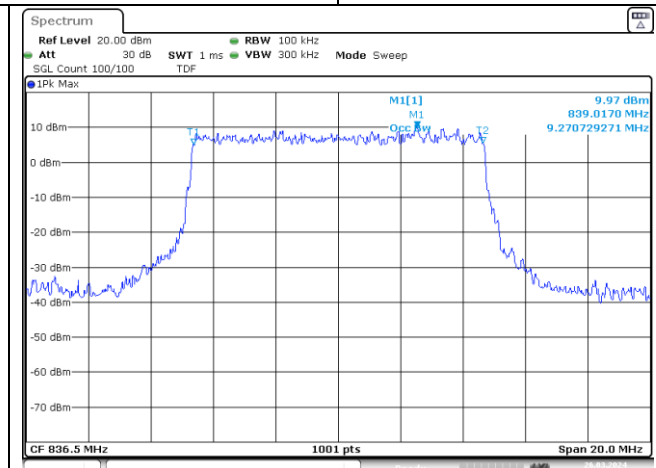

10 MHz Middle Channel - CP-OFDM 16QAM