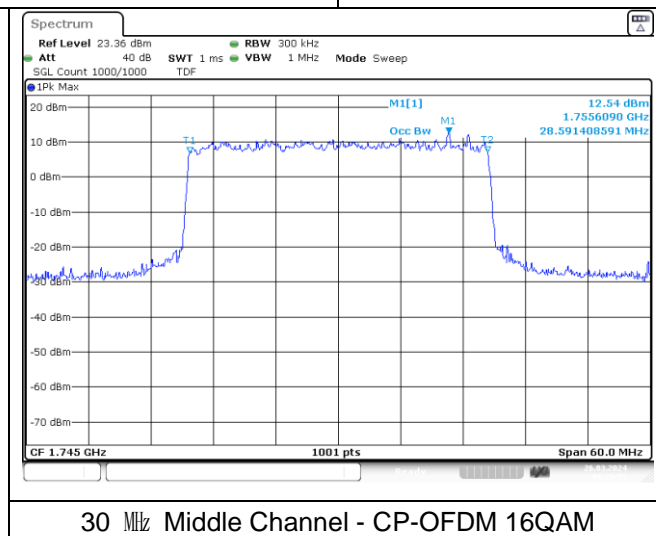

25 MHz Middle Channel - CP-OFDM 16QAM

NR band 66

30 MHz Middle Channel - DFT-S-OFDM BPSK

30 MHz Middle Channel - DFT-S-OFDM QPSK

30 MHz Middle Channel - DFT-S-OFDM 16QAM

30 MHz Middle Channel - CP-OFDM QPSK