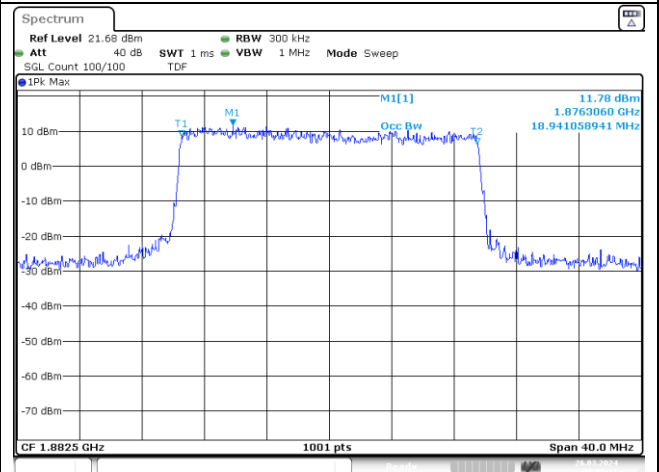

15 MHz Middle Channel - DFT-S-OFDM 16QAM

15 MHz Middle Channel - CP-OFDM QPSK

15 MHz Middle Channel - CP-OFDM 16QAM

NR band 25/2

20 MHz Middle Channel - DFT-S-OFDM BPSK

20 MHz Middle Channel - DFT-S-OFDM QPSK