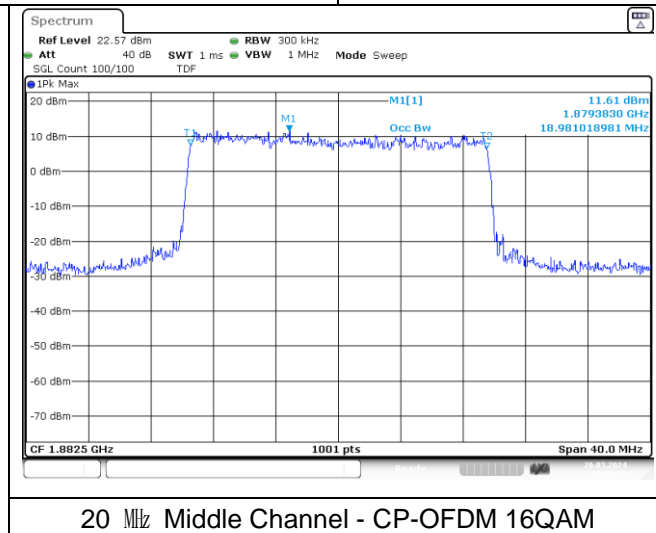

20 MHz Middle Channel - CP-OFDM 16QAM