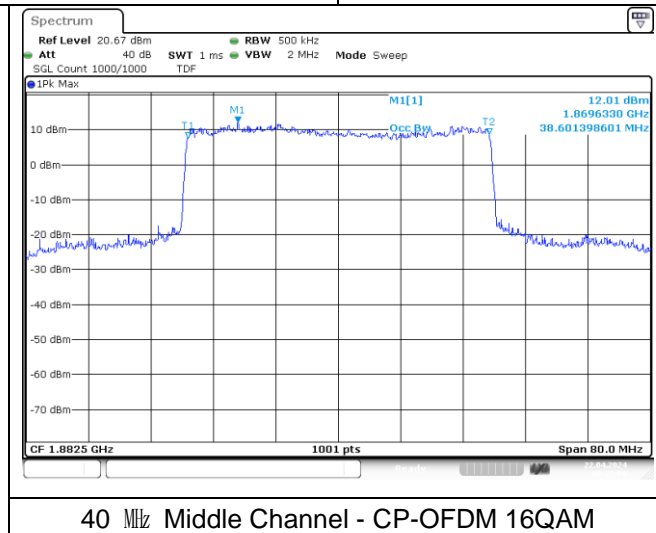

40 MHz Middle Channel - DFT-S-OFDM 16QAM

40 MHz Middle Channel - CP-OFDM QPSK