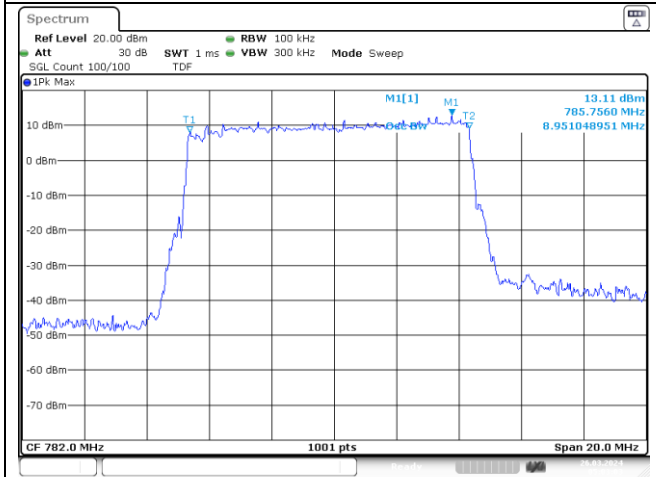

10 MHz Middle Channel - DFT-S-OFDM 16QAM