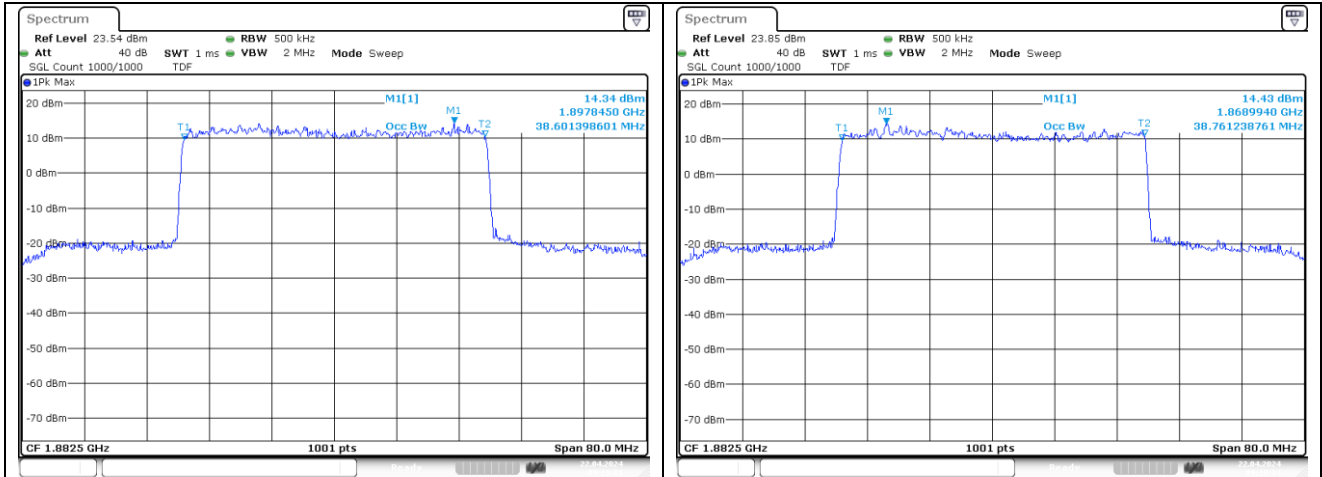

NR band 25/2