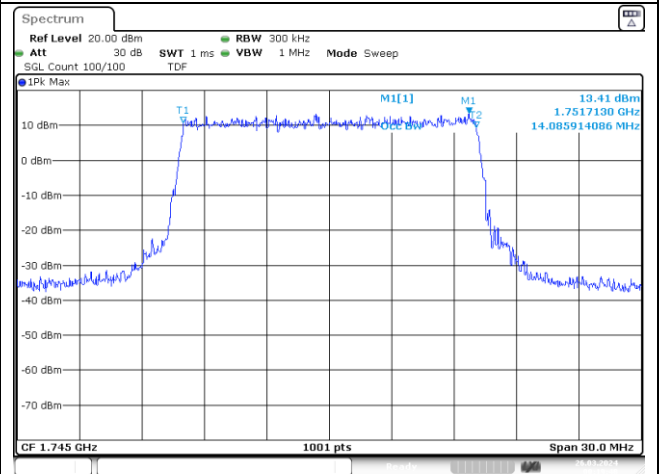

15 MHz Middle Channel - CP-OFDM QPSK