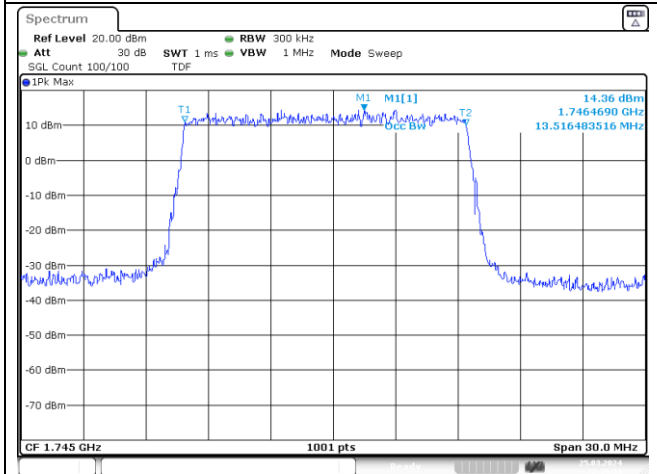

15 MHz Middle Channel - DFT-S-OFDM 16QAM