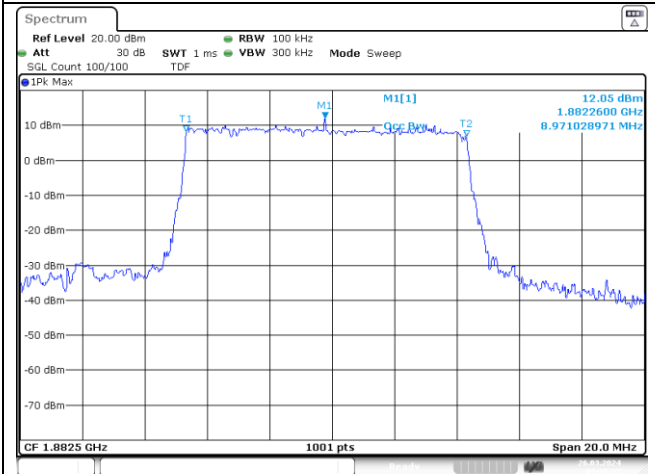

5 MHz Middle Channel - DFT-S-OFDM QPSK

5 MHz Middle Channel - DFT-S-OFDM 16QAM

5 MHz Middle Channel - CP-OFDM QPSK

5 MHz Middle Channel - CP-OFDM 16QAM

NR band 25/2

10 MHz Middle Channel - DFT-S-OFDM BPSK

10 MHz Middle Channel - DFT-S-OFDM QPSK