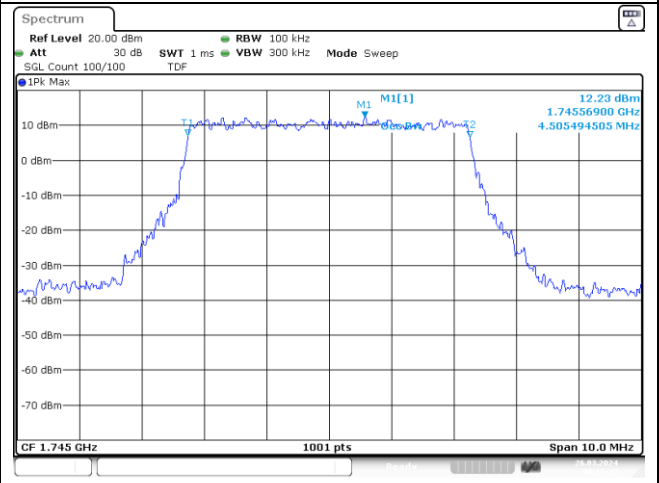

10 MHz Middle Channel - CP-OFDM QPSK

10 MHz Middle Channel - CP-OFDM 16QAM

NR band 66

5 MHz Middle Channel - DFT-S-OFDM BPSK

5 MHz Middle Channel - DFT-S-OFDM QPSK

5 MHz Middle Channel - DFT-S-OFDM 16QAM

5 MHz Middle Channel - CP-OFDM QPSK