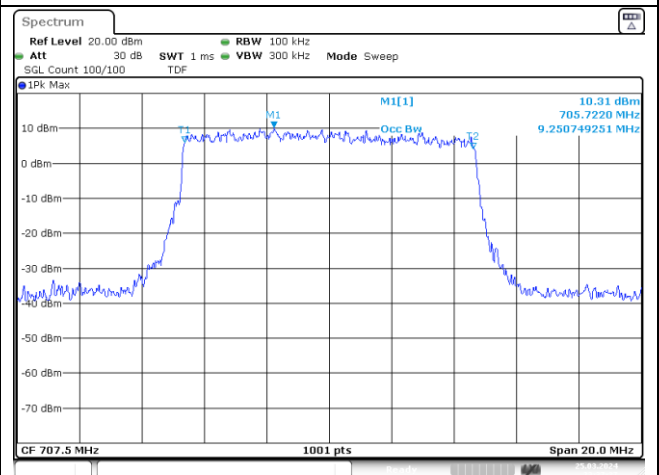

10 MHz Middle Channel - CP-OFDM QPSK