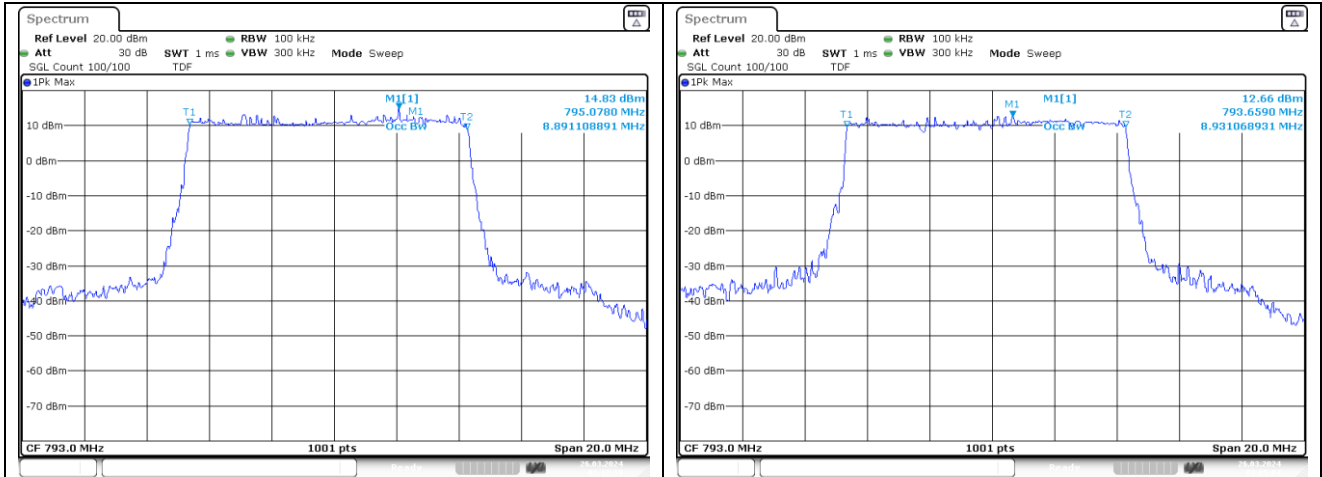

10 MHz Middle Channel - DFT-S-OFDM QPSK

10 MHz Middle Channel - DFT-S-OFDM 16QAM

10 MHz Middle Channel - CP-OFDM QPSK

10 MHz Middle Channel - CP-OFDM 16QAM

NR band 14

NR band 14

10 MHz Middle Channel - DFT-S-OFDM BPSK