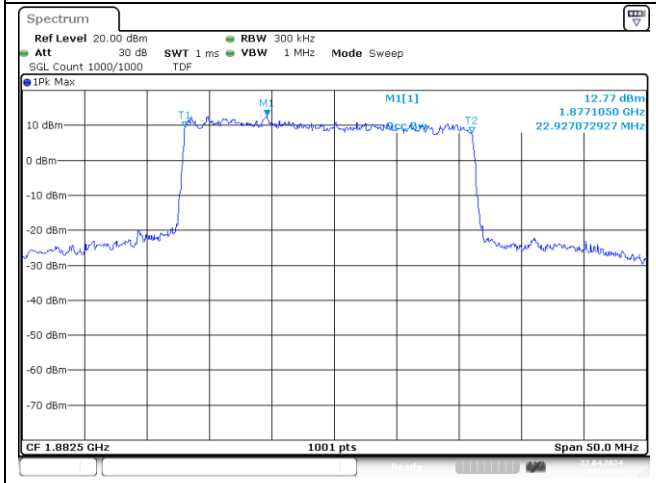

20 MHz Middle Channel - DFT-S-OFDM 16QAM

20 MHz Middle Channel - CP-OFDM QPSK

20 MHz Middle Channel - CP-OFDM 16QAM

NR band 25/2

25 MHz Middle Channel - DFT-S-OFDM BPSK

25 MHz Middle Channel - DFT-S-OFDM QPSK