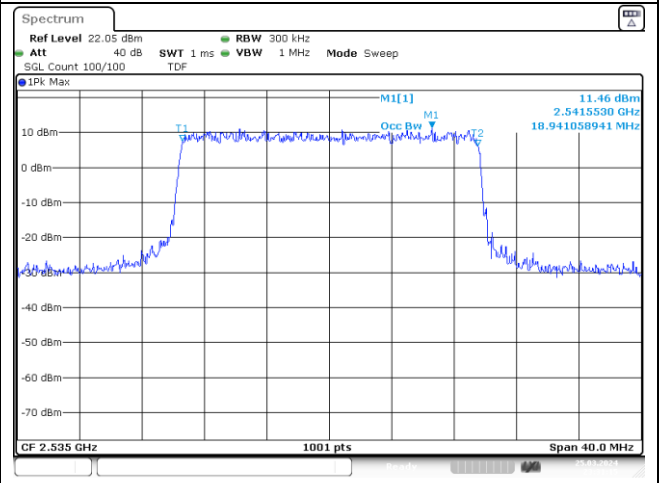

NR band 7

20 MHz Middle Channel - DFT-S-OFDM BPSK

20 MHz Middle Channel - DFT-S-OFDM QPSK

20 MHz Middle Channel - DFT-S-OFDM 16QAM

20 MHz Middle Channel - CP-OFDM QPSK

20 MHz Middle Channel - CP-OFDM 16QAM