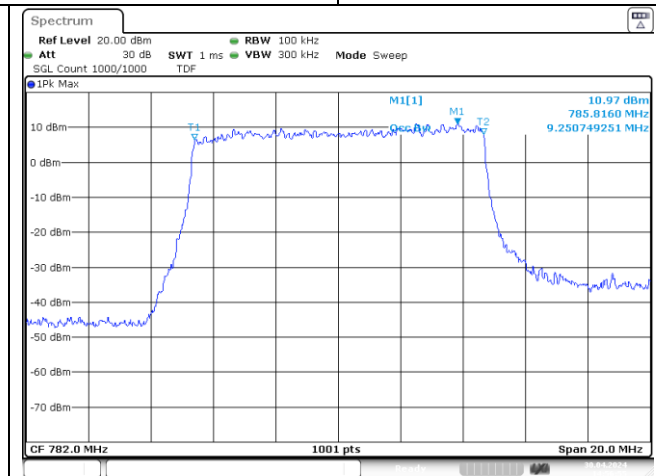

10 MHz Middle Channel - CP-OFDM 16QAM