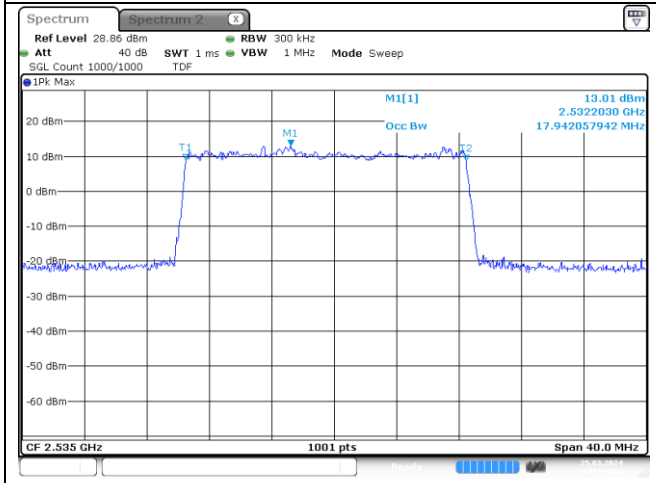

NR band 7

20 MHz Middle Channel - DFT-S-OFDM BPSK

20 MHz Middle Channel - DFT-S-OFDM QPSK

20 MHz Middle Channel - DFT-S-OFDM 16QAM

20 MHz Middle Channel - CP-OFDM QPSK

20 MHz Middle Channel - CP-OFDM 16QAM