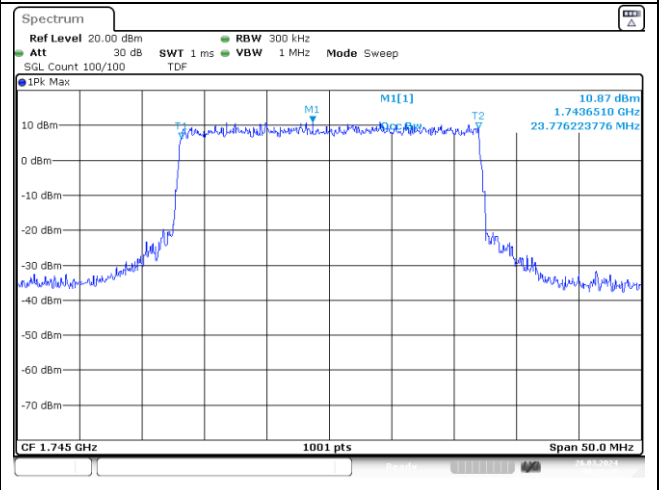

25 MHz Middle Channel - CP-OFDM QPSK