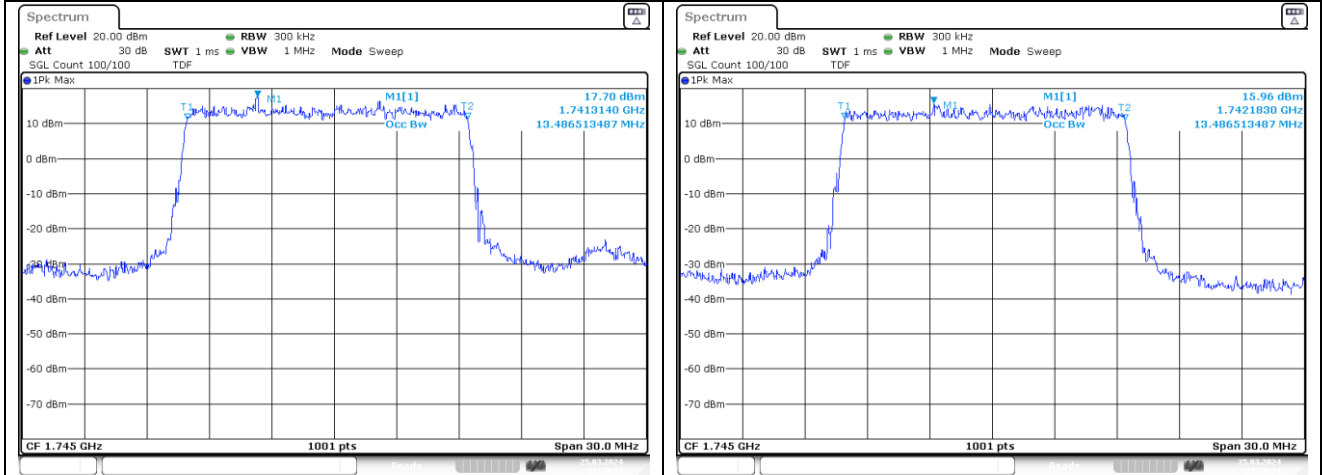

NR band 66

15 MHz Middle Channel - DFT-S-OFDM BPSK

15 MHz Middle Channel - DFT-S-OFDM QPSK