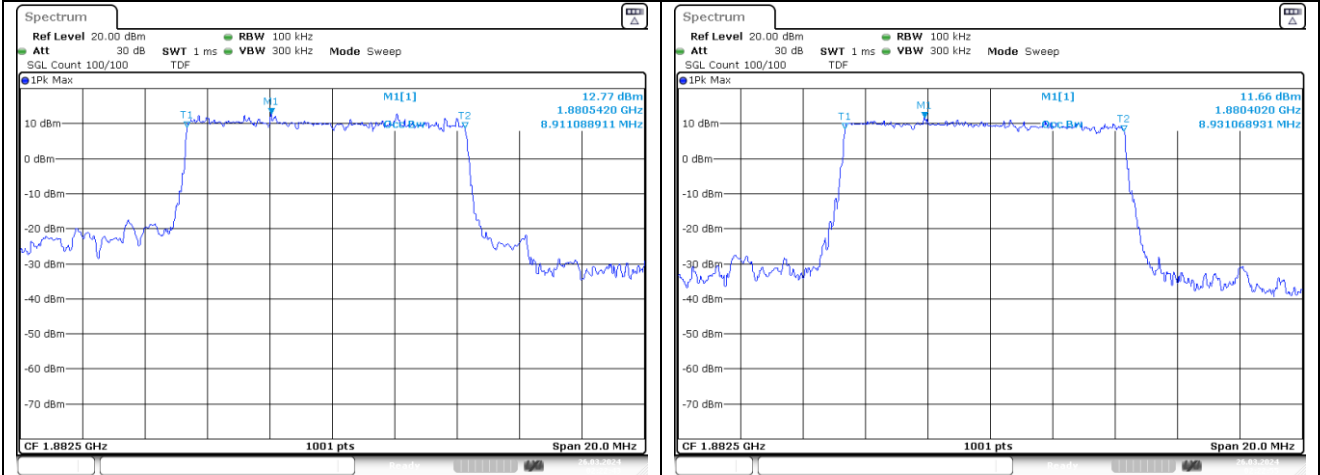

5 MHz Middle Channel - DFT-S-OFDM QPSK

5 MHz Middle Channel - DFT-S-OFDM 16QAM

5 MHz Middle Channel - CP-OFDM QPSK

5 MHz Middle Channel - CP-OFDM 16QAM

NR band 25/2

10 MHz Middle Channel - DFT-S-OFDM BPSK

10 MHz Middle Channel - DFT-S-OFDM QPSK