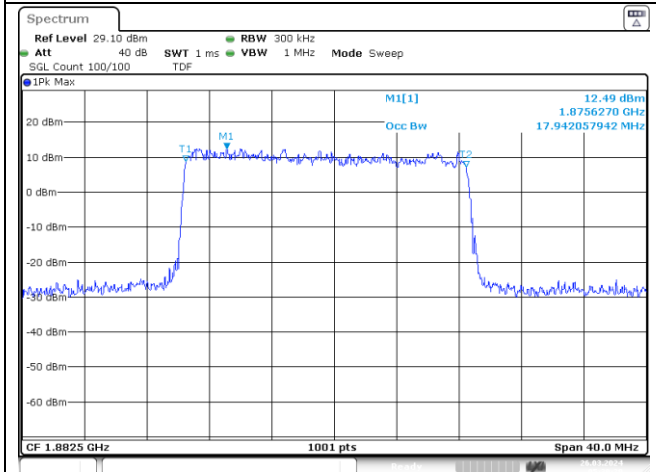

15 MHz Middle Channel - DFT-S-OFDM 16QAM

15 MHz Middle Channel - CP-OFDM QPSK

15 MHz Middle Channel - CP-OFDM 16QAM

NR band 25/2

20 MHz Middle Channel - DFT-S-OFDM BPSK

20 MHz Middle Channel - DFT-S-OFDM QPSK