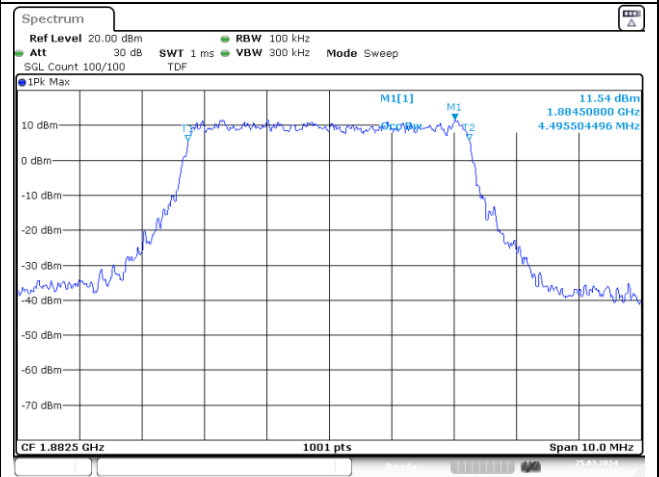

5 MHz Middle Channel - CP-OFDM QPSK