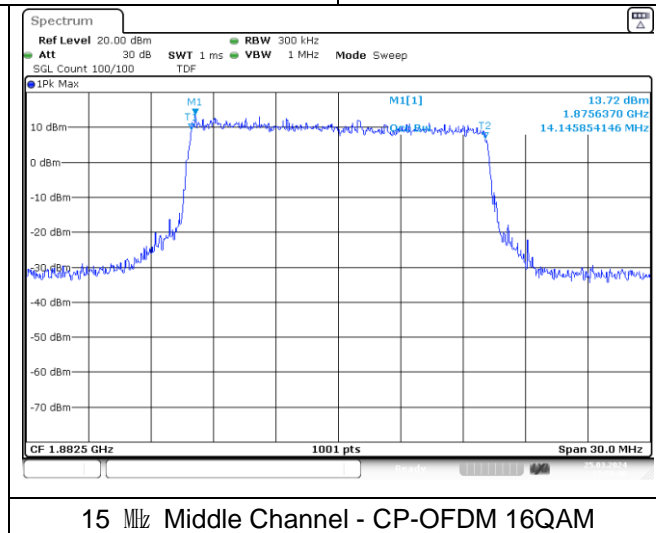

15 MHz Middle Channel - CP-OFDM 16QAM