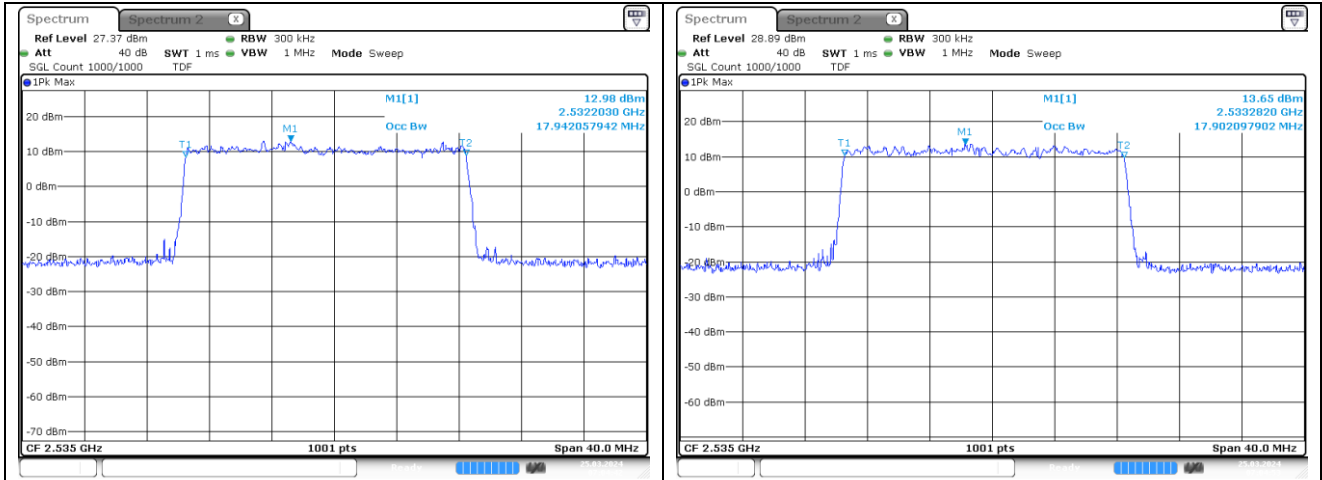

NR band 7

20 MHz Middle Channel - DFT-S-OFDM BPSK

20 MHz Middle Channel - DFT-S-OFDM QPSK

20 MHz Middle Channel - DFT-S-OFDM 16QAM

20 MHz Middle Channel - CP-OFDM QPSK

20 MHz Middle Channel - CP-OFDM 16QAM