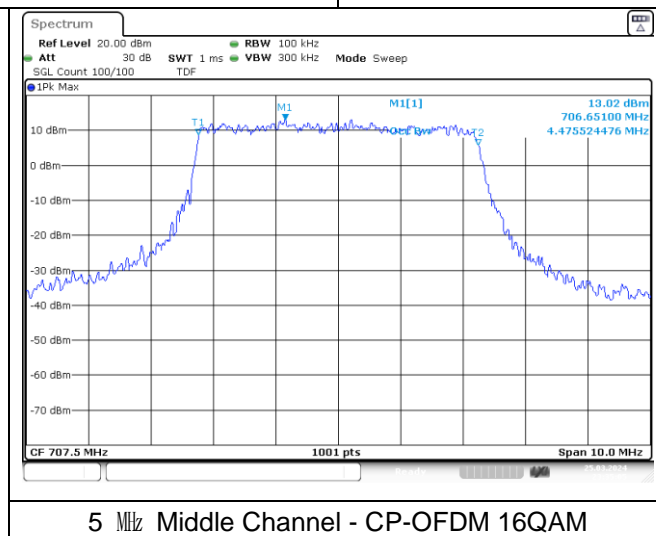

NR band 12

5 MHz Middle Channel - DFT-S-OFDM BPSK

5 MHz Middle Channel - DFT-S-OFDM QPSK

5 MHz Middle Channel - DFT-S-OFDM 16QAM

5 MHz Middle Channel - CP-OFDM QPSK

5 MHz Middle Channel - CP-OFDM 16QAM

NR band 12