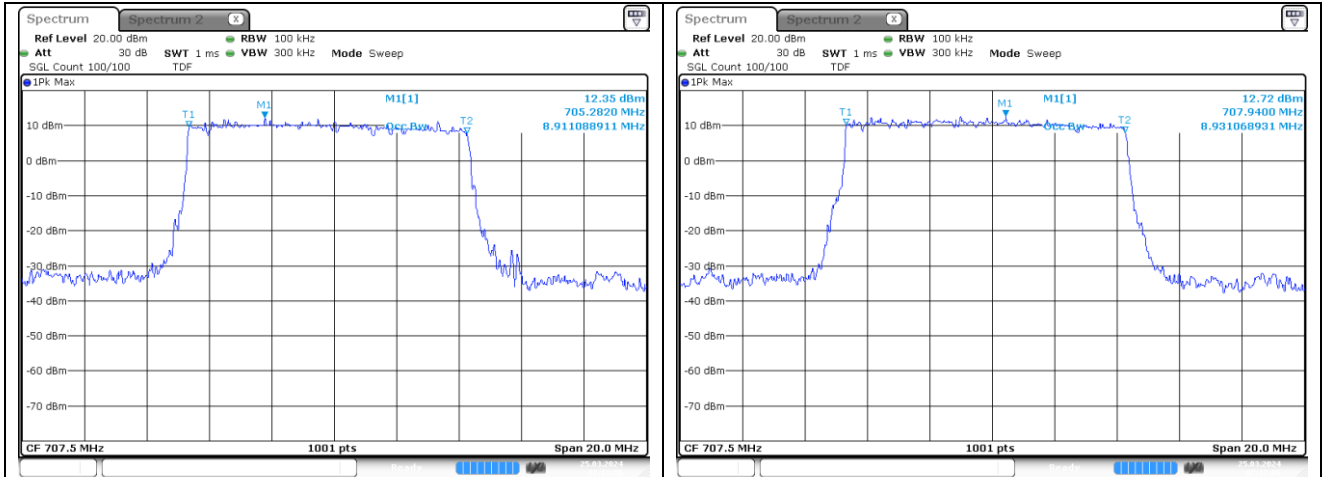

NR band 12

5 MHz Middle Channel - DFT-S-OFDM BPSK

5 MHz Middle Channel - DFT-S-OFDM QPSK

5 MHz Middle Channel - DFT-S-OFDM 16QAM

5 MHz Middle Channel - CP-OFDM QPSK

5 MHz Middle Channel - CP-OFDM 16QAM

NR band 12