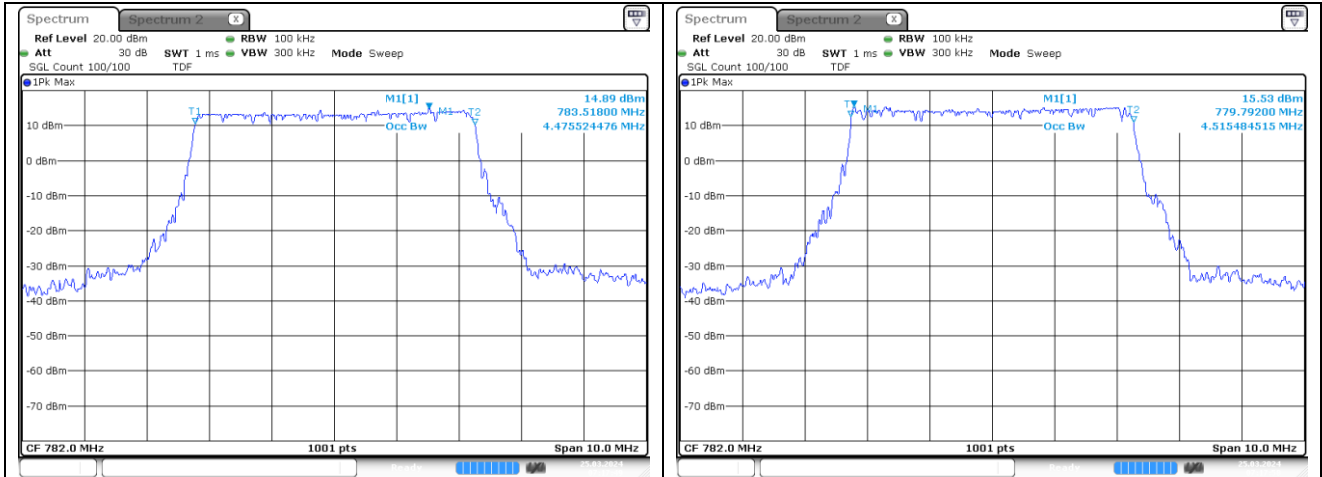

15 MHz Middle Channel - DFT-S-OFDM BPSK

15 MHz Middle Channel - DFT-S-OFDM QPSK

15 MHz Middle Channel - DFT-S-OFDM 16QAM

15 MHz Middle Channel - CP-OFDM QPSK

15 MHz Middle Channel - CP-OFDM 16QAM

NR band 13