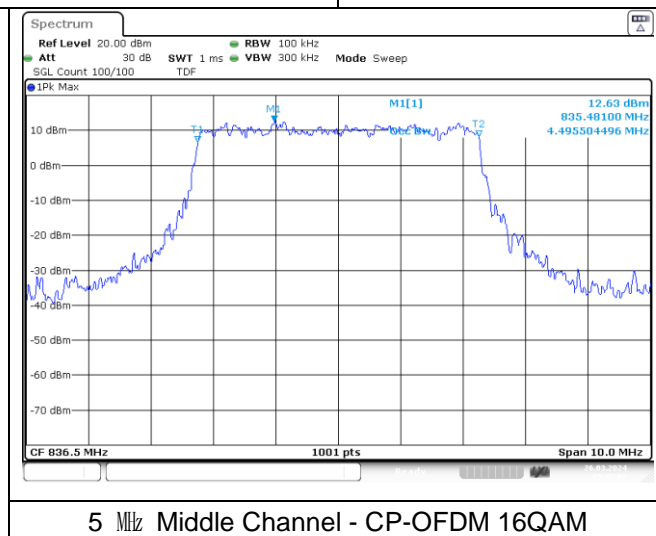

5 MHz Middle Channel - CP-OFDM 16QAM