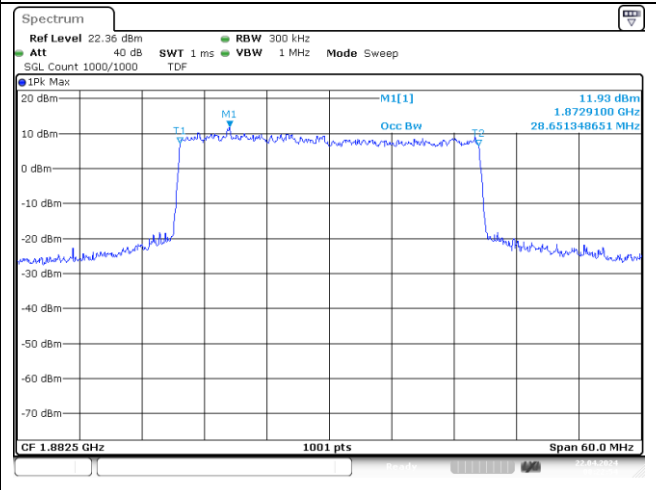

25 MHz Middle Channel - DFT-S-OFDM 16QAM

25 MHz Middle Channel - CP-OFDM QPSK

25 MHz Middle Channel - CP-OFDM 16QAM

NR band 25/2

30 MHz Middle Channel - DFT-S-OFDM BPSK

30 MHz Middle Channel - DFT-S-OFDM QPSK