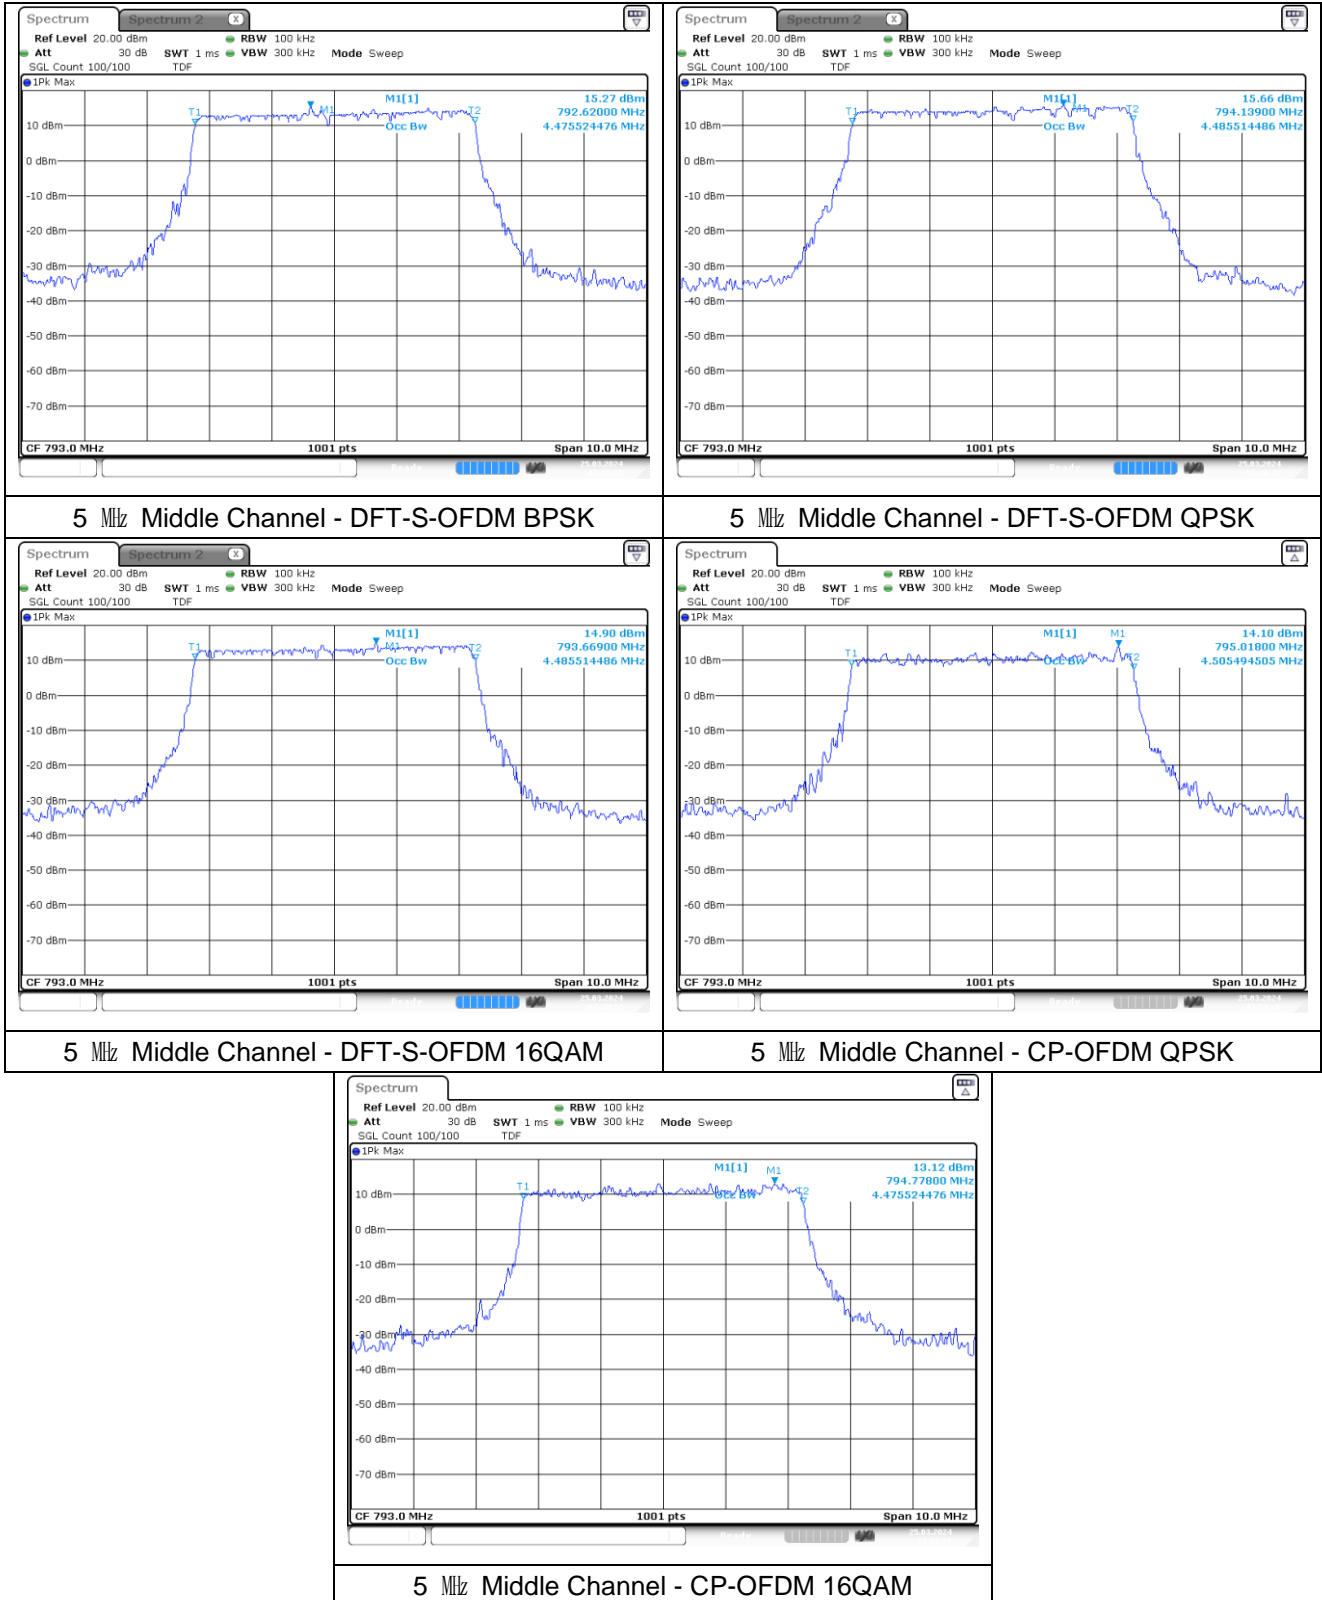

10 MHz Middle Channel - DFT-S-OFDM QPSK

10 MHz Middle Channel - DFT-S-OFDM 16QAM

10 MHz Middle Channel - CP-OFDM QPSK

10 MHz Middle Channel - CP-OFDM 16QAM

NR band 14

NR band 14

10 MHz Middle Channel - DFT-S-OFDM BPSK