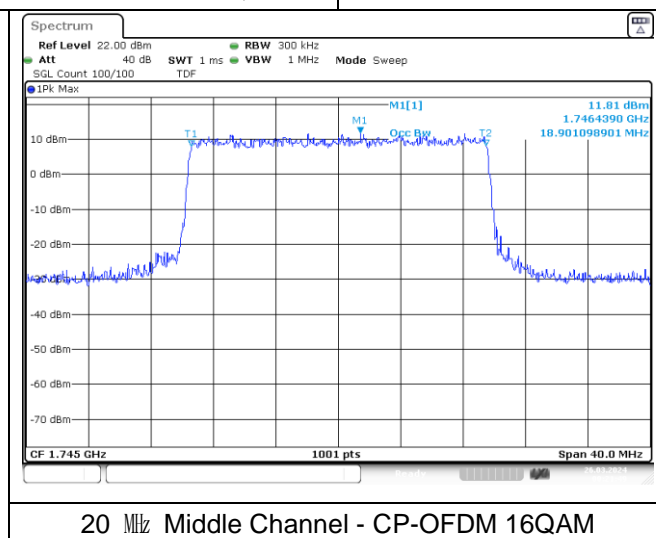

15 MHz Middle Channel - CP-OFDM 16QAM

NR band 66

20 MHz Middle Channel - DFT-S-OFDM BPSK

20 MHz Middle Channel - DFT-S-OFDM QPSK

20 MHz Middle Channel - DFT-S-OFDM 16QAM

20 MHz Middle Channel - CP-OFDM QPSK