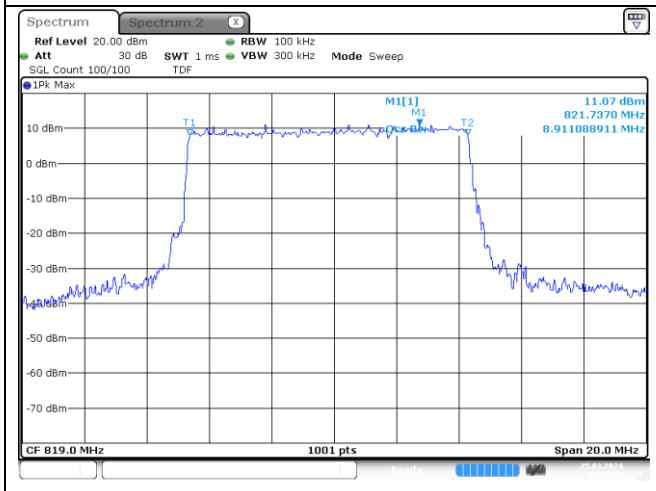

20 MHz Middle Channel - CP-OFDM QPSK

20 MHz Middle Channel - CP-OFDM 16QAM

NR band 26/5_Part 90

NR band 26/5_Part 90

10 MHz Middle Channel - DFT-S-OFDM BPSK

10 MHz Middle Channel - DFT-S-OFDM QPSK

10 MHz Middle Channel - DFT-S-OFDM 16QAM