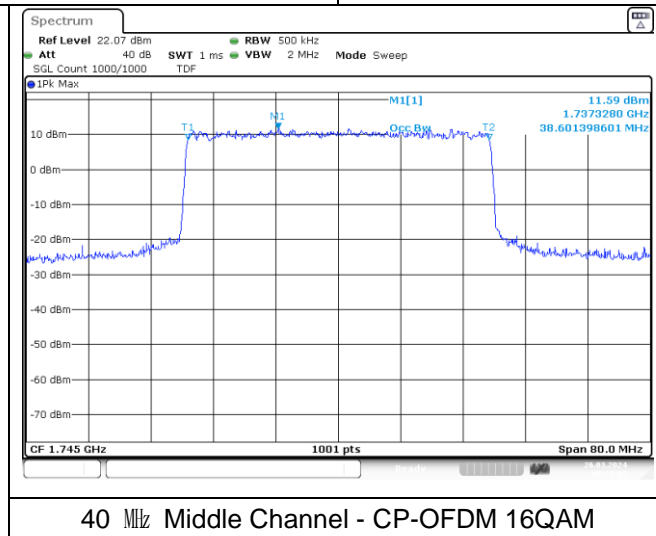

30 MHz Middle Channel - CP-OFDM 16QAM

NR band 66

40 MHz Middle Channel - DFT-S-OFDM BPSK

40 MHz Middle Channel - DFT-S-OFDM QPSK

40 MHz Middle Channel - DFT-S-OFDM 16QAM

40 MHz Middle Channel - CP-OFDM QPSK