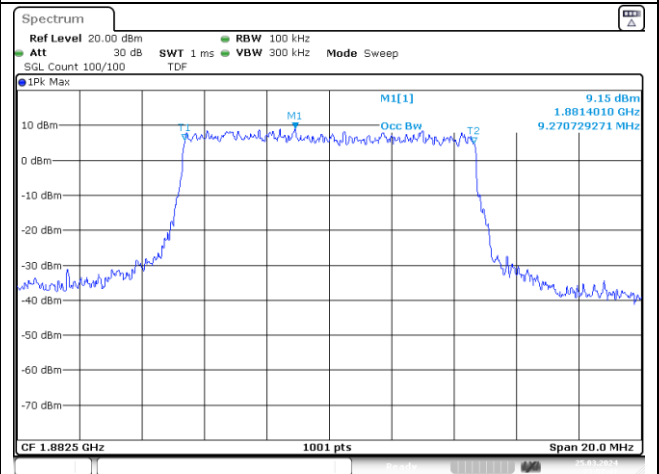

5 MHz Middle Channel - DFT-S-OFDM QPSK

5 MHz Middle Channel - DFT-S-OFDM 16QAM

5 MHz Middle Channel - CP-OFDM QPSK

5 MHz Middle Channel - CP-OFDM 16QAM

NR band 25/2

10 MHz Middle Channel - DFT-S-OFDM BPSK

10 MHz Middle Channel - DFT-S-OFDM QPSK