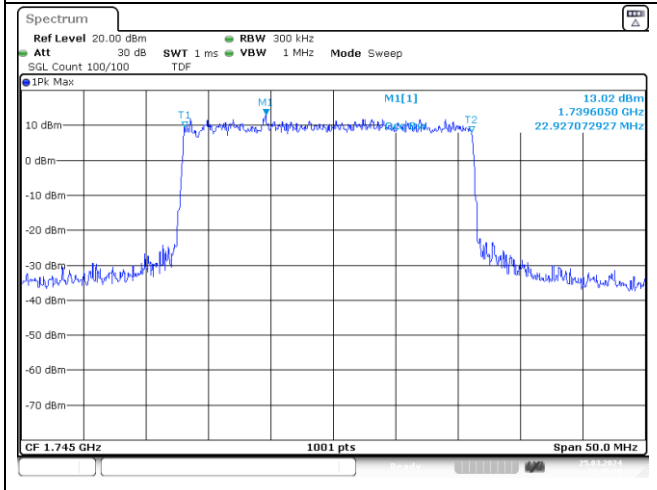

25 MHz Middle Channel - DFT-S-OFDM 16QAM