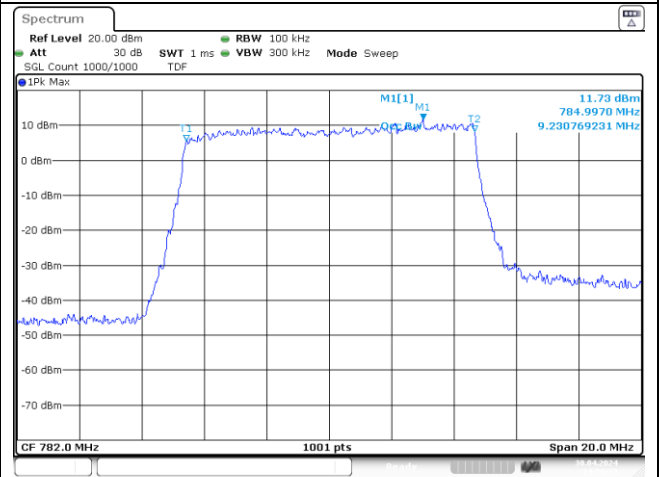

10 MHz Middle Channel - CP-OFDM QPSK