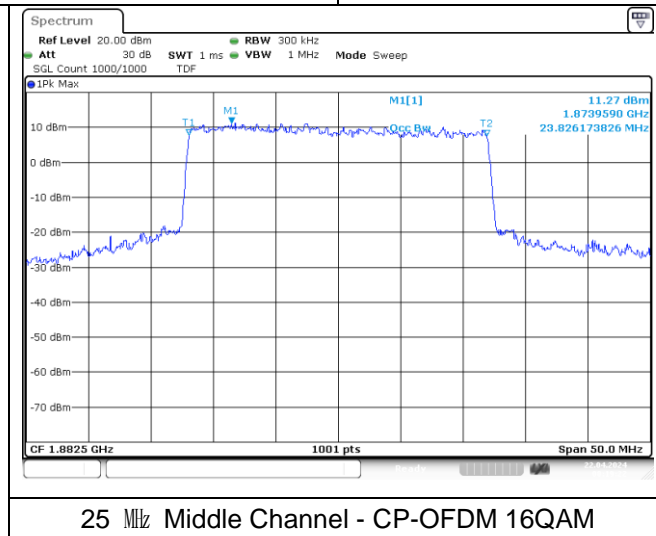

25 MHz Middle Channel - CP-OFDM 16QAM