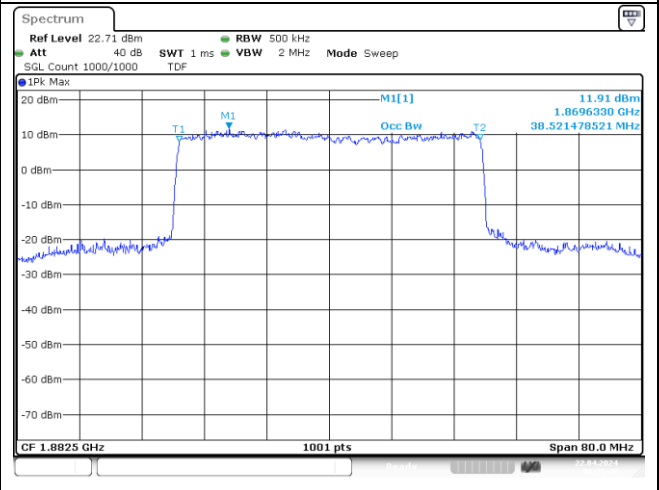

30 MHz Middle Channel - DFT-S-OFDM 16QAM

30 MHz Middle Channel - CP-OFDM QPSK

30 MHz Middle Channel - CP-OFDM 16QAM

NR band 25/2

40 MHz Middle Channel - DFT-S-OFDM BPSK

40 MHz Middle Channel - DFT-S-OFDM QPSK