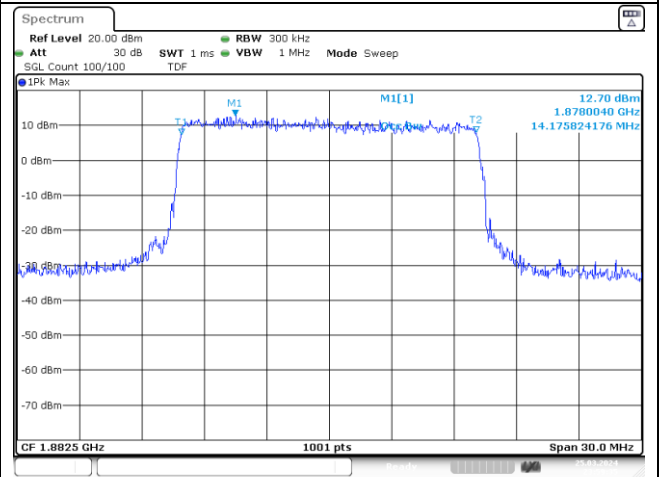

10 MHz Middle Channel - DFT-S-OFDM 16QAM

10 MHz Middle Channel - CP-OFDM QPSK

10 MHz Middle Channel - CP-OFDM 16QAM

NR band 25/2

15 MHz Middle Channel - DFT-S-OFDM BPSK

15 MHz Middle Channel - DFT-S-OFDM QPSK