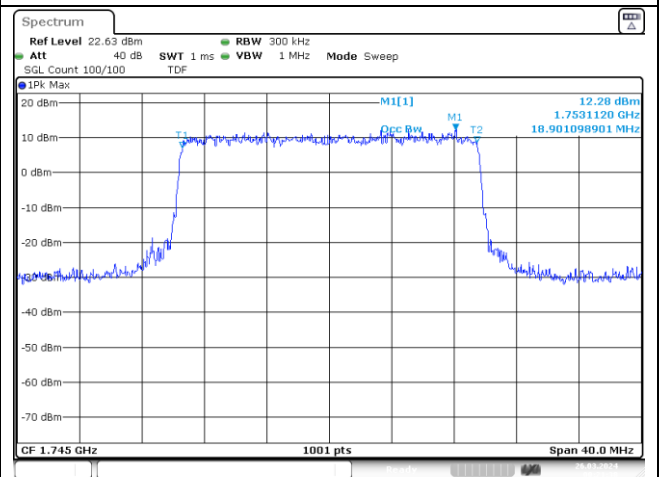

20 MHz Middle Channel - CP-OFDM QPSK