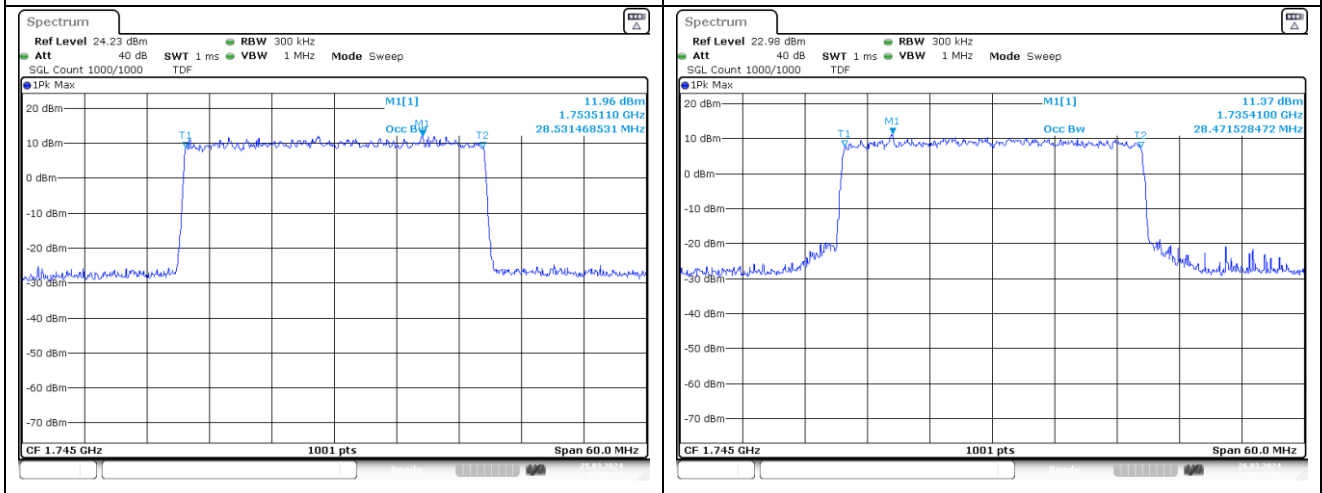

30 MHz Middle Channel - DFT-S-OFDM 16QAM

30 MHz Middle Channel - CP-OFDM QPSK