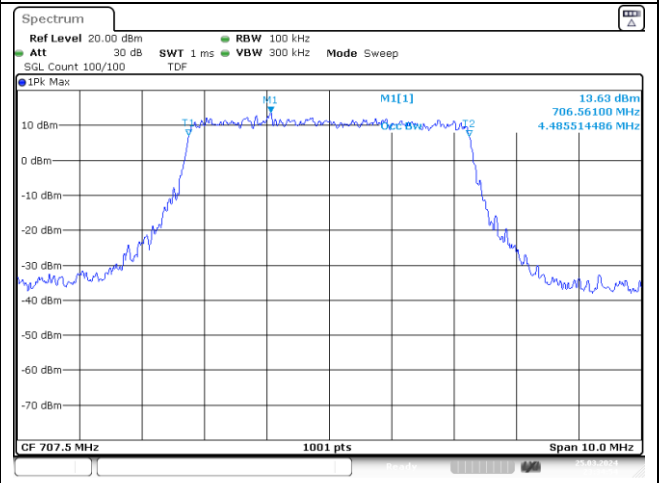

5 MHz Middle Channel - CP-OFDM QPSK