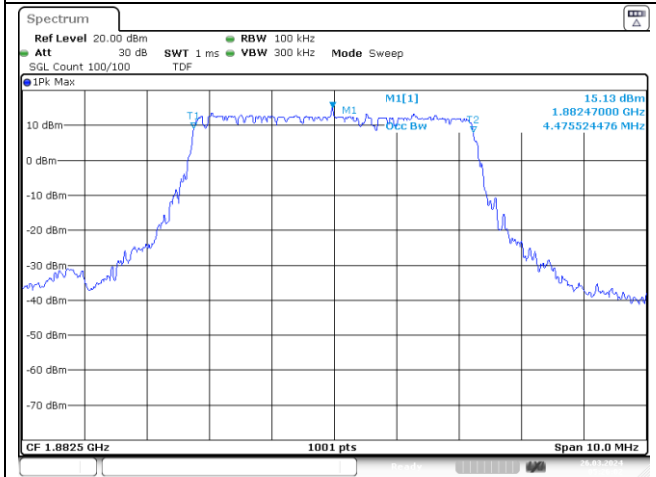

5 MHz Middle Channel - DFT-S-OFDM 16QAM