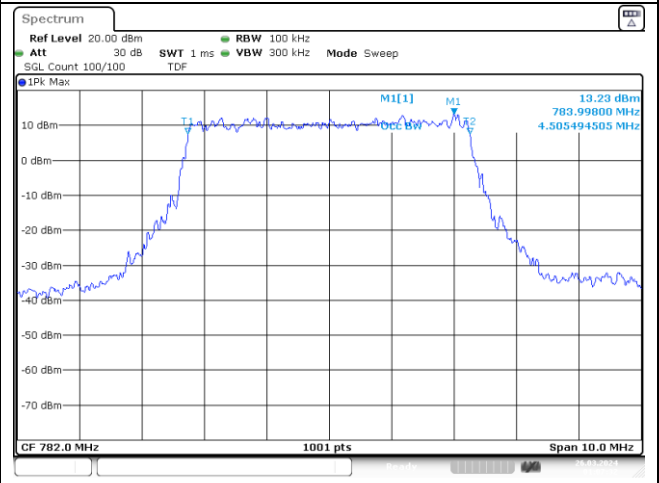

5 MHz Middle Channel - CP-OFDM QPSK