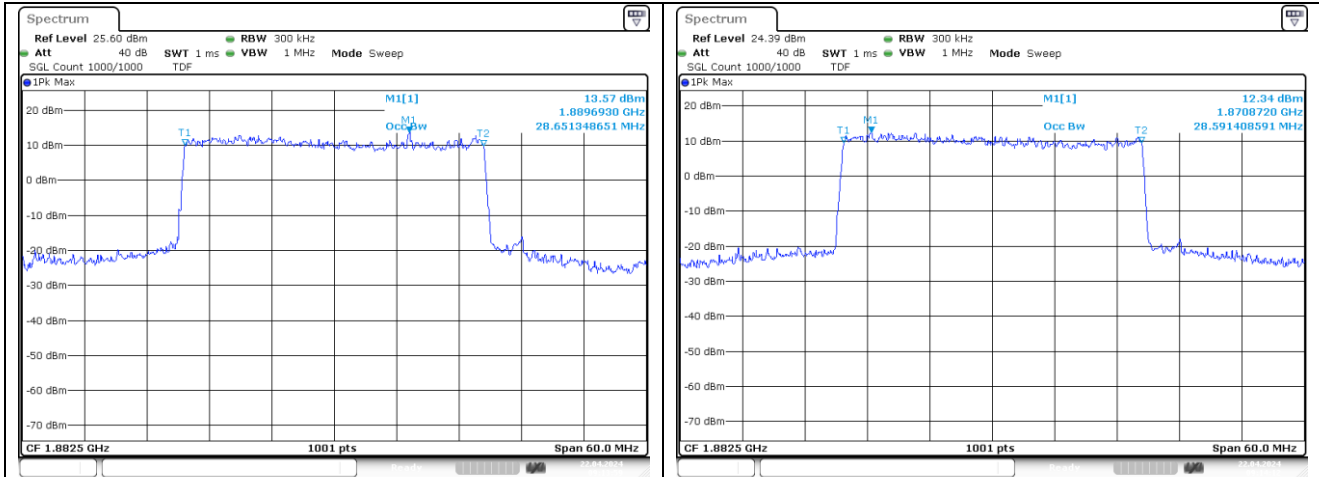

NR band 25/2