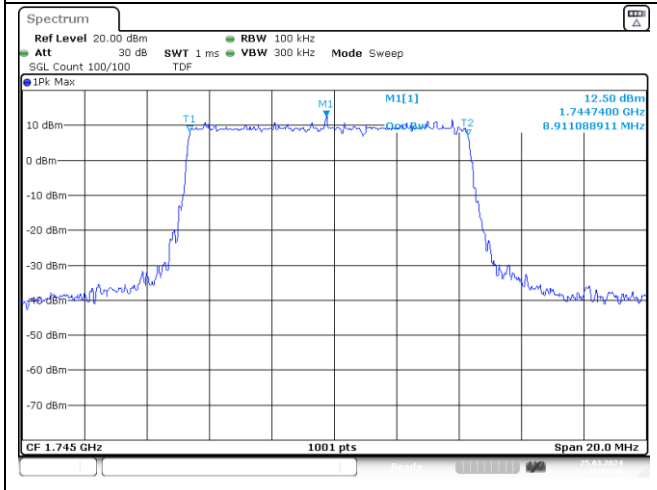

10 MHz Middle Channel - DFT-S-OFDM 16QAM