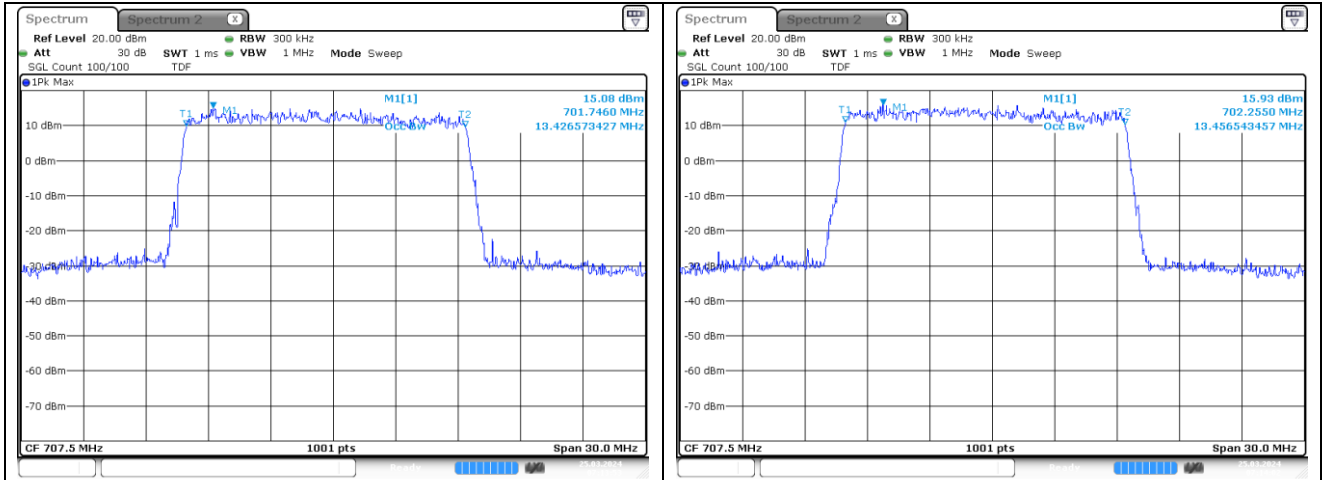

10 MHz Middle Channel - DFT-S-OFDM BPSK

10 MHz Middle Channel - DFT-S-OFDM QPSK

10 MHz Middle Channel - DFT-S-OFDM 16QAM

10 MHz Middle Channel - CP-OFDM QPSK

10 MHz Middle Channel - CP-OFDM 16QAM

NR band 12