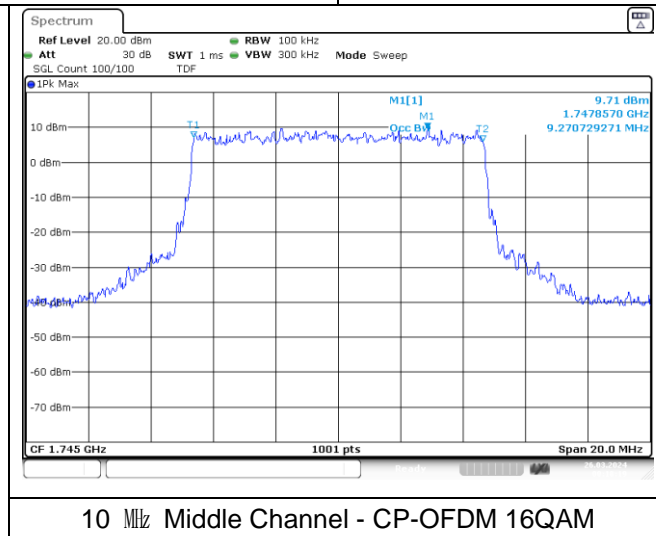

5 MHz Middle Channel - CP-OFDM 16QAM

NR band 66

10 MHz Middle Channel - DFT-S-OFDM BPSK

10 MHz Middle Channel - DFT-S-OFDM QPSK

10 MHz Middle Channel - DFT-S-OFDM 16QAM

10 MHz Middle Channel - CP-OFDM QPSK