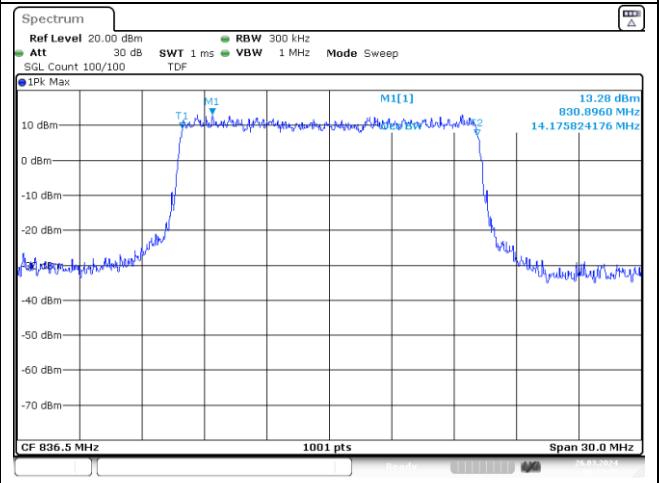

10 MHz Middle Channel - CP-OFDM QPSK

10 MHz Middle Channel - CP-OFDM 16QAM

NR band 26/5 Part 22

15 MHz Middle Channel - DFT-S-OFDM BPSK

15 MHz Middle Channel - DFT-S-OFDM QPSK

15 MHz Middle Channel - DFT-S-OFDM 16QAM