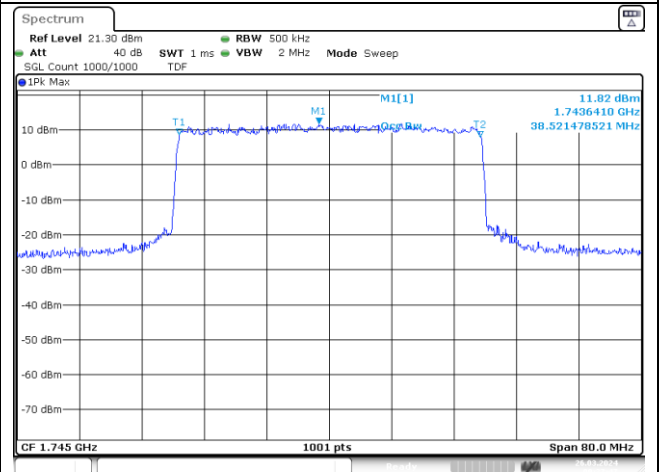

40 MHz Middle Channel - CP-OFDM QPSK