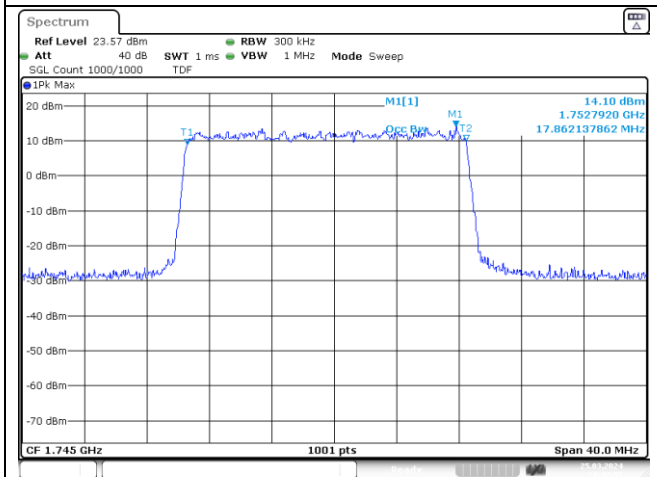

20 MHz Middle Channel - DFT-S-OFDM 16QAM