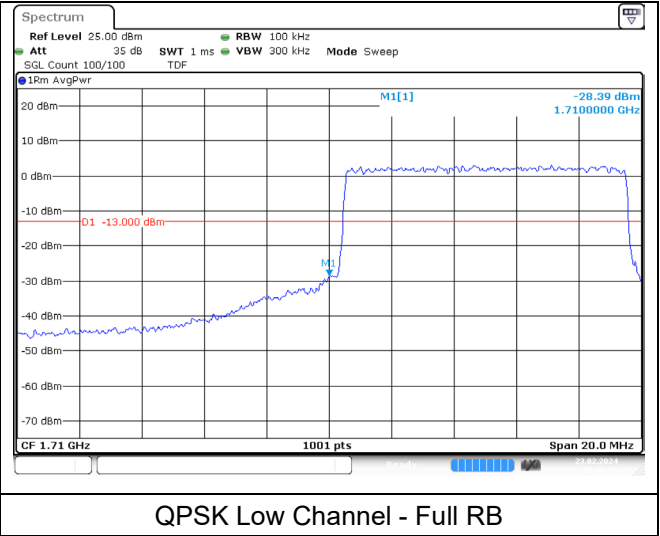

LTE band 66/4 (3 MHz)

LTE band 4 (3 MHz)

LTE band 66 (3 MHz)

LTE band 66/4 (5 MHz)

QPSK Low Channel - 1 RB

QPSK Low Channel - Full RB

LTE band 4 (5 MHz)

QPSK High Channel - 1 RB

QPSK High Channel - Full RB

LTE band 66 (5 MHz)

QPSK High Channel - 1 RB

QPSK High Channel - Full RB

LTE band 66/4 (5 MHz)

LTE band 4 (5 MHz)

LTE band 66 (5 MHz)

LTE band 66/4 (10 MHz)

LTE band 4 (10 MHz)

LTE band 66 (10 MHz)

LTE band 66/4 (10 MHz)

LTE band 4 (10 MHz)

LTE band 66 (10 MHz)

LTE band 66/4 (15 MHz)

LTE band 4 (15 MHz)

LTE band 66 (15 MHz)