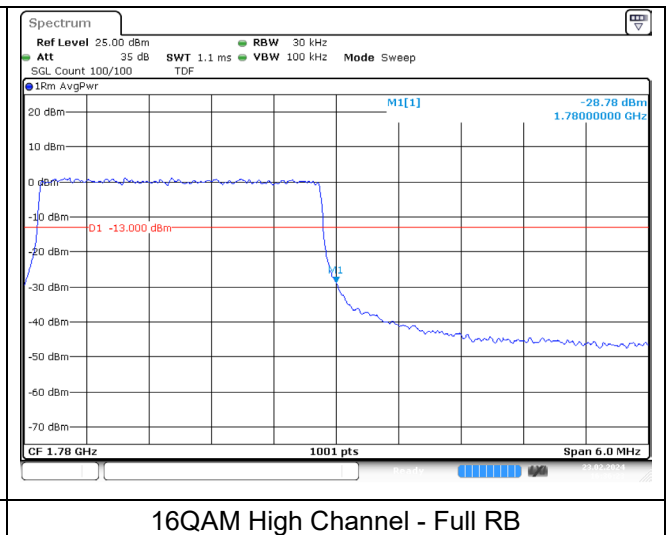

LTE band 66/4 (3 MHz)

LTE band 4 (3 MHz)

LTE band 66 (3 MHz)

LTE band 66/4 (5 MHz)

QPSK Low Channel - 1 RB

QPSK Low Channel - Full RB

LTE band 4 (5 MHz)

QPSK High Channel - 1 RB

QPSK High Channel - Full RB

LTE band 66 (5 MHz)

QPSK High Channel - 1 RB

QPSK High Channel - Full RB

LTE band 66/4 (5 MHz)

LTE band 4 (5 MHz)

LTE band 66 (5 MHz)

LTE band 66/4 (10 MHz)

LTE band 4 (10 MHz)

LTE band 66 (10 MHz)

LTE band 66/4 (10 MHz)

LTE band 4 (10 MHz)

LTE band 66 (10 MHz)

LTE band 66/4 (15 MHz)

LTE band 4 (15 MHz)

LTE band 66 (15 MHz)