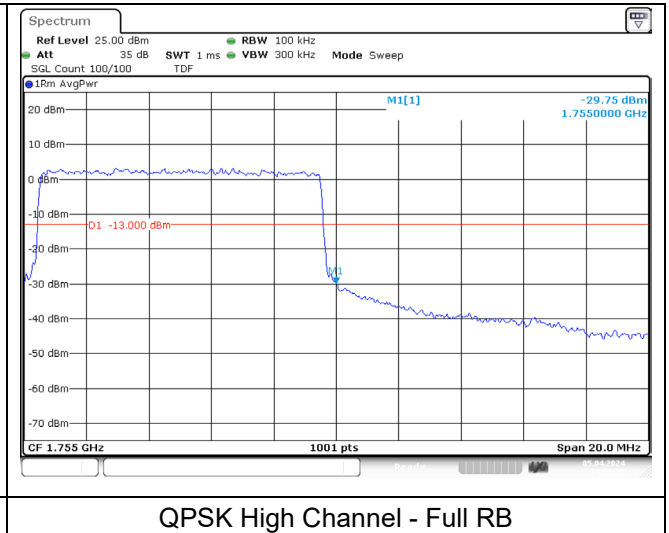

LTE band 66/4 (3 MHz)

LTE band 4 (3 MHz)

LTE band 66 (3 MHz)

LTE band 66/4 (5 MHz)

QPSK Low Channel - 1 RB

QPSK Low Channel - Full RB

LTE band 4 (5 MHz)

QPSK High Channel - 1 RB

QPSK High Channel - Full RB

LTE band 66 (5 MHz)

QPSK High Channel - 1 RB

QPSK High Channel - Full RB

LTE band 66/4 (5 MHz)

LTE band 4 (5 MHz)

LTE band 66 (5 MHz)

LTE band 66/4 (10 MHz)

LTE band 4 (10 MHz)

LTE band 66 (10 MHz)

LTE band 66/4 (10 MHz)

LTE band 4 (10 MHz)

LTE band 66 (10 MHz)

LTE band 66/4 (15 MHz)

LTE band 4 (15 MHz)

LTE band 66 (15 MHz)