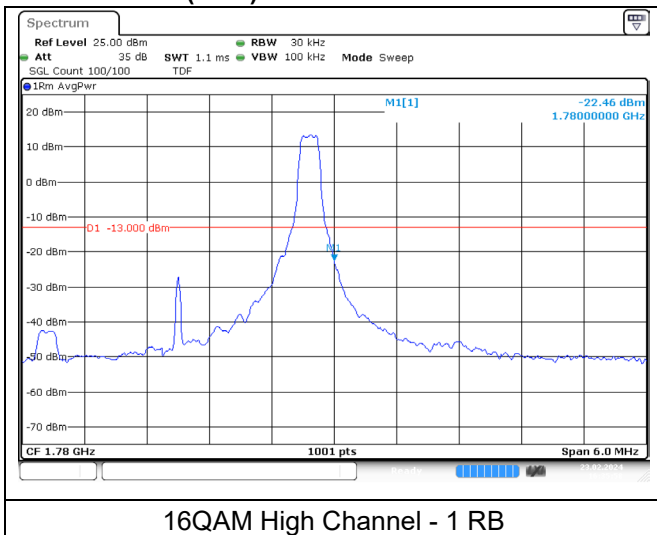

LTE band 66/4 (3 MHz)

LTE band 4 (3 MHz)

LTE band 66 (3 MHz)

LTE band 66/4 (5 MHz)

QPSK Low Channel - 1 RB

QPSK Low Channel - Full RB

LTE band 4 (5 MHz)

QPSK High Channel - 1 RB

QPSK High Channel - Full RB

LTE band 66 (5 MHz)

QPSK High Channel - 1 RB

QPSK High Channel - Full RB

LTE band 66/4 (5 MHz)

LTE band 4 (5 MHz)

LTE band 66 (5 MHz)

LTE band 66/4 (10 MHz)

LTE band 4 (10 MHz)

LTE band 66 (10 MHz)

LTE band 66/4 (10 MHz)

LTE band 4 (10 MHz)

LTE band 66 (10 MHz)

LTE band 66/4 (15 MHz)

LTE band 4 (15 MHz)

LTE band 66 (15 MHz)