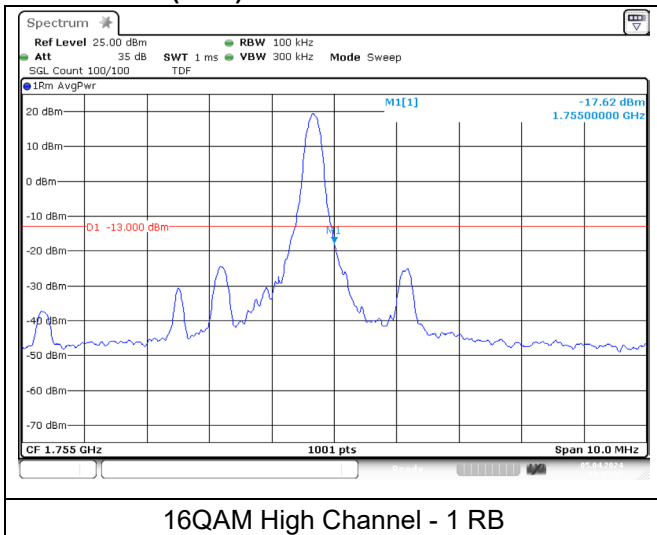

LTE band 66/4 (3 MHz)

LTE band 4 (3 MHz)

LTE band 66 (3 MHz)

LTE band 66/4 (5 MHz)

QPSK Low Channel - 1 RB

QPSK Low Channel - Full RB

LTE band 4 (5 MHz)

QPSK High Channel - 1 RB

QPSK High Channel - Full RB

LTE band 66 (5 MHz)

QPSK High Channel - 1 RB

QPSK High Channel - Full RB

LTE band 66/4 (5 MHz)

LTE band 4 (5 MHz)

LTE band 66 (5 MHz)

LTE band 66/4 (10 MHz)

LTE band 4 (10 MHz)

LTE band 66 (10 MHz)

LTE band 66/4 (10 MHz)

LTE band 4 (10 MHz)

LTE band 66 (10 MHz)

LTE band 66/4 (15 MHz)

LTE band 4 (15 MHz)

LTE band 66 (15 MHz)

LTE band 66/4 (15 MHz)

LTE band 4 (15 MHz)

LTE band 66 (15 MHz)

LTE band 66/4 (20 MHz)

LTE band 4 (20 MHz)

LTE band 66 (20 MHz)

LTE band 66/4 (20 MHz)

LTE band 4 (20 MHz)