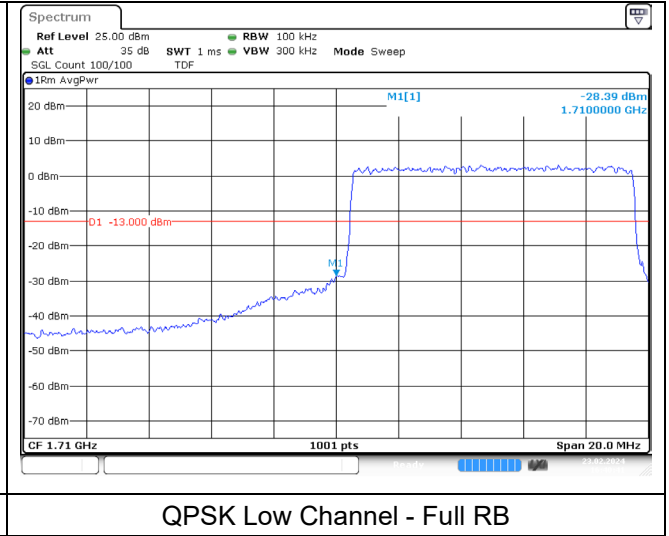

LTE band 66/4 (3 MHz)

LTE band 4 (3 MHz)

LTE band 66 (3 MHz)

LTE band 66/4 (5 MHz)

QPSK Low Channel - 1 RB

QPSK Low Channel - Full RB

LTE band 4 (5 MHz)

QPSK High Channel - 1 RB

QPSK High Channel - Full RB

LTE band 66 (5 MHz)

QPSK High Channel - 1 RB

QPSK High Channel - Full RB

LTE band 66/4 (5 MHz)

LTE band 4 (5 MHz)

LTE band 66 (5 MHz)

LTE band 66/4 (10 MHz)

LTE band 4 (10 MHz)

LTE band 66 (10 MHz)

LTE band 66/4 (10 MHz)

LTE band 4 (10 MHz)

LTE band 66 (10 MHz)

LTE band 66/4 (15 MHz)

LTE band 4 (15 MHz)

LTE band 66 (15 MHz)