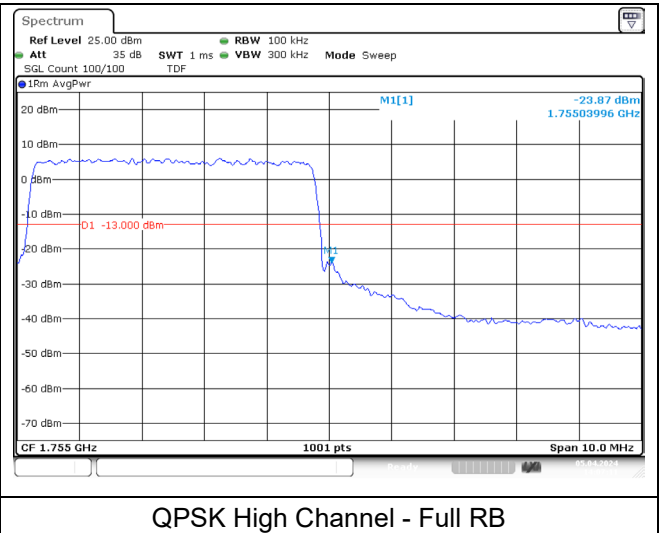

LTE band 66/4 (3 MHz)

LTE band 4 (3 MHz)

LTE band 66 (3 MHz)

LTE band 66/4 (5 MHz)

QPSK Low Channel - 1 RB

QPSK Low Channel - Full RB

LTE band 4 (5 MHz)

QPSK High Channel - 1 RB

QPSK High Channel - Full RB

LTE band 66 (5 MHz)

QPSK High Channel - 1 RB

QPSK High Channel - Full RB

LTE band 66/4 (5 MHz)

LTE band 4 (5 MHz)

LTE band 66 (5 MHz)

LTE band 66/4 (10 MHz)