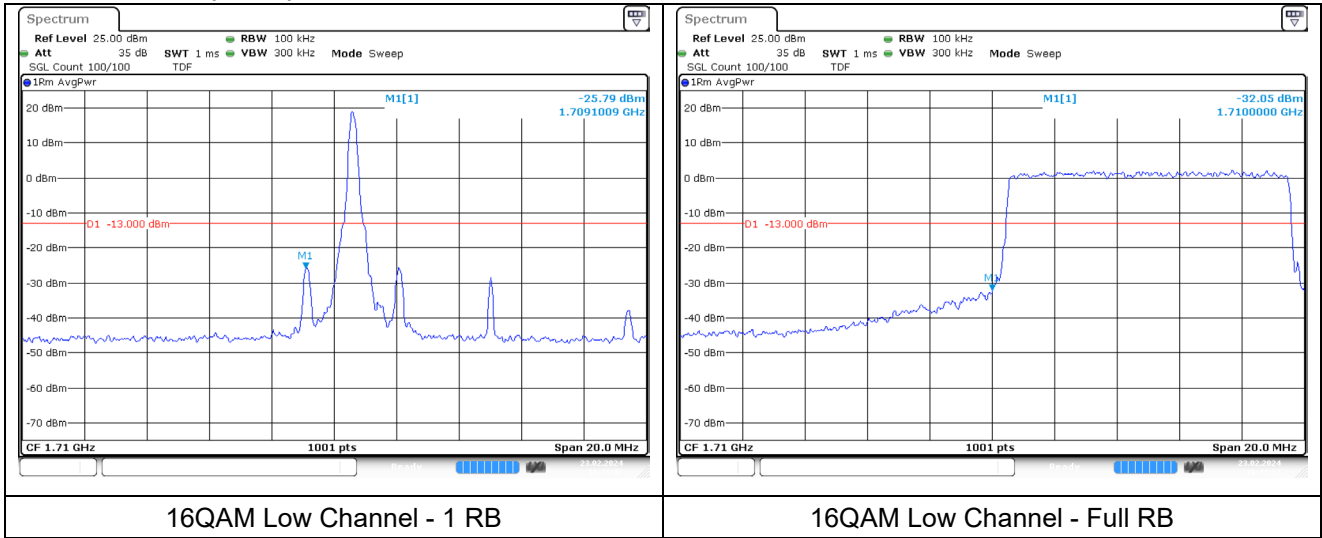

LTE band 66/4 (3 MHz)

LTE band 4 (3 MHz)

LTE band 66 (3 MHz)

LTE band 66/4 (5 MHz)

QPSK Low Channel - 1 RB

QPSK Low Channel - Full RB

LTE band 4 (5 MHz)

QPSK High Channel - 1 RB

QPSK High Channel - Full RB

LTE band 66 (5 MHz)

QPSK High Channel - 1 RB

QPSK High Channel - Full RB

LTE band 66/4 (5 MHz)

LTE band 4 (5 MHz)

LTE band 66 (5 MHz)

LTE band 66/4 (10 MHz)

LTE band 4 (10 MHz)

LTE band 66 (10 MHz)

LTE band 66/4 (10 MHz)

LTE band 4 (10 MHz)

LTE band 66 (10 MHz)

LTE band 66/4 (15 MHz)

LTE band 4 (15 MHz)

LTE band 66 (15 MHz)

LTE band 66/4 (15 MHz)

LTE band 4 (15 MHz)

LTE band 66 (15 MHz)

LTE band 66/4 (20 MHz)

LTE band 4 (20 MHz)

LTE band 66 (20 MHz)

LTE band 66/4 (20 MHz)

LTE band 4 (20 MHz)