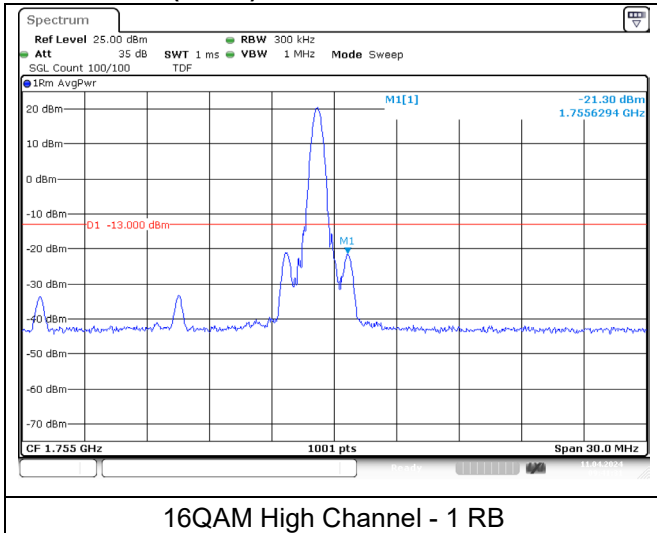

QPSK High Channel - Full RB

LTE band 66 (5 MHz)

QPSK High Channel - 1 RB

QPSK High Channel - Full RB

LTE band 66/4 (5 MHz)

LTE band 4 (5 MHz)

LTE band 66 (5 MHz)

LTE band 66/4 (10 MHz)

LTE band 4 (10 MHz)

LTE band 66 (10 MHz)

LTE band 66/4 (10 MHz)

LTE band 4 (10 MHz)

LTE band 66 (10 MHz)

LTE band 66/4 (15 MHz)

LTE band 4 (15 MHz)

LTE band 66 (15 MHz)

LTE band 66/4 (15 MHz)

LTE band 4 (15 MHz)

LTE band 66 (15 MHz)

LTE band 66/4 (20 MHz)

LTE band 4 (20 MHz)

LTE band 66 (20 MHz)

LTE band 66/4 (20 MHz)

LTE band 4 (20 MHz)