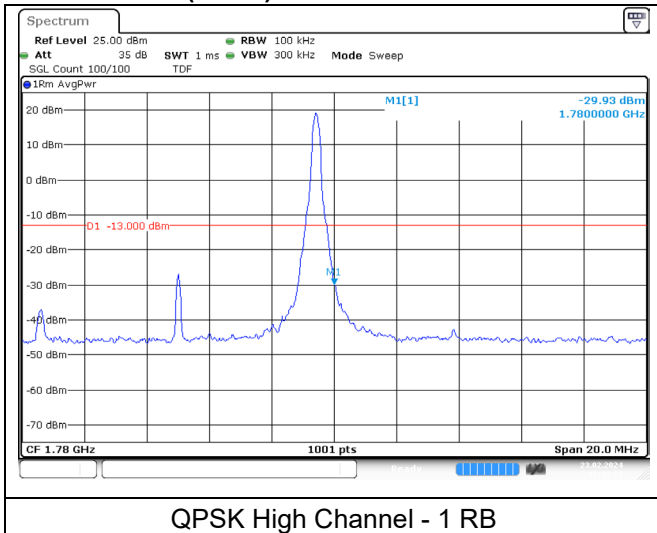

LTE band 66/4 (3 MHz)

LTE band 4 (3 MHz)

LTE band 66 (3 MHz)

LTE band 66/4 (5 MHz)

QPSK Low Channel - 1 RB

QPSK Low Channel - Full RB

LTE band 4 (5 MHz)

QPSK High Channel - 1 RB

QPSK High Channel - Full RB

LTE band 66 (5 MHz)

QPSK High Channel - 1 RB

QPSK High Channel - Full RB

LTE band 66/4 (5 MHz)

LTE band 4 (5 MHz)

LTE band 66 (5 MHz)

LTE band 66/4 (10 MHz)

LTE band 4 (10 MHz)

LTE band 66 (10 MHz)

LTE band 66/4 (10 MHz)

LTE band 4 (10 MHz)

LTE band 66 (10 MHz)

LTE band 66/4 (15 MHz)

LTE band 4 (15 MHz)

LTE band 66 (15 MHz)

LTE band 66/4 (15 MHz)

LTE band 4 (15 MHz)

LTE band 66 (15 MHz)

LTE band 66/4 (20 MHz)

LTE band 4 (20 MHz)

LTE band 66 (20 MHz)

LTE band 66/4 (20 MHz)

LTE band 4 (20 MHz)