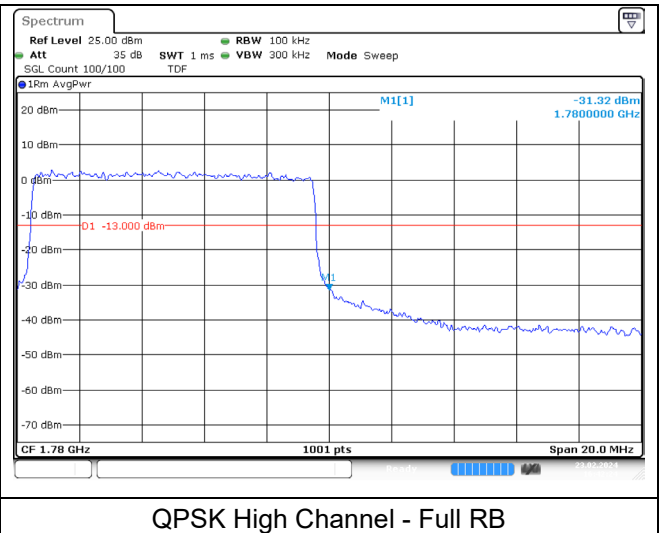

LTE band 66/4 (3 MHz)

LTE band 4 (3 MHz)

LTE band 66 (3 MHz)

LTE band 66/4 (5 MHz)

QPSK Low Channel - 1 RB

QPSK Low Channel - Full RB

LTE band 4 (5 MHz)

QPSK High Channel - 1 RB

QPSK High Channel - Full RB

LTE band 66 (5 MHz)

QPSK High Channel - 1 RB

QPSK High Channel - Full RB

LTE band 66/4 (5 MHz)

LTE band 4 (5 MHz)

LTE band 66 (5 MHz)

LTE band 66/4 (10 MHz)

LTE band 4 (10 MHz)

LTE band 66 (10 MHz)

LTE band 66/4 (10 MHz)

LTE band 4 (10 MHz)

LTE band 66 (10 MHz)

LTE band 66/4 (15 MHz)

LTE band 4 (15 MHz)

LTE band 66 (15 MHz)