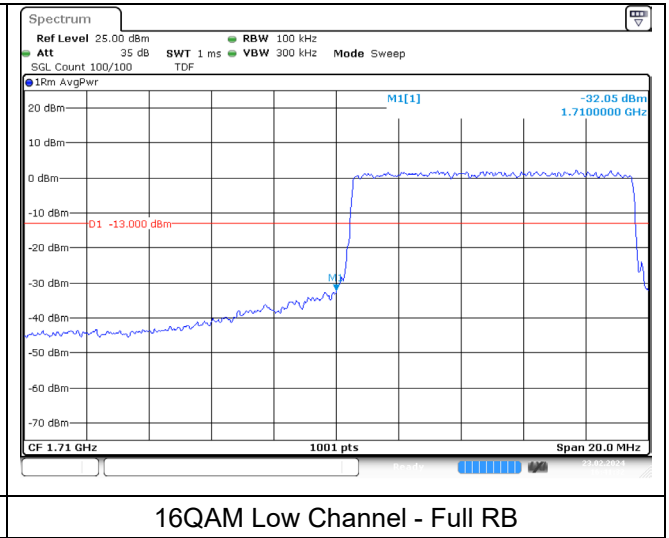

LTE band 66/4 (3 MHz)

LTE band 4 (3 MHz)

LTE band 66 (3 MHz)

LTE band 66/4 (5 MHz)

QPSK Low Channel - 1 RB

QPSK Low Channel - Full RB

LTE band 4 (5 MHz)

QPSK High Channel - 1 RB

QPSK High Channel - Full RB

LTE band 66 (5 MHz)

QPSK High Channel - 1 RB

QPSK High Channel - Full RB

LTE band 66/4 (5 MHz)

LTE band 4 (5 MHz)

LTE band 66 (5 MHz)

LTE band 66/4 (10 MHz)

LTE band 4 (10 MHz)

LTE band 66 (10 MHz)

LTE band 66/4 (10 MHz)

LTE band 4 (10 MHz)

LTE band 66 (10 MHz)

LTE band 66/4 (15 MHz)

LTE band 4 (15 MHz)

LTE band 66 (15 MHz)

LTE band 66/4 (15 MHz)

LTE band 4 (15 MHz)

LTE band 66 (15 MHz)

LTE band 66/4 (20 MHz)

LTE band 4 (20 MHz)

LTE band 66 (20 MHz)

LTE band 66/4 (20 MHz)

LTE band 4 (20 MHz)