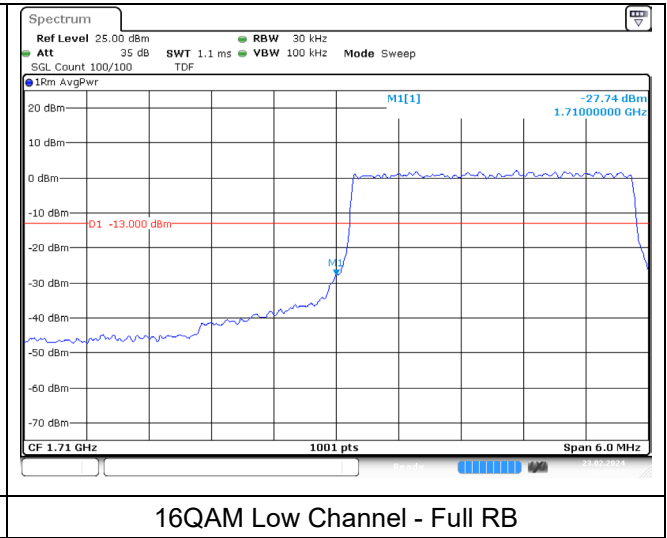

LTE band 66/4 (3 MHz)

LTE band 4 (3 MHz)

LTE band 66 (3 MHz)

LTE band 66/4 (5 MHz)

QPSK Low Channel - 1 RB

QPSK Low Channel - Full RB

LTE band 4 (5 MHz)

QPSK High Channel - 1 RB

QPSK High Channel - Full RB

LTE band 66 (5 MHz)

QPSK High Channel - 1 RB

QPSK High Channel - Full RB

LTE band 66/4 (5 MHz)

LTE band 4 (5 MHz)

LTE band 66 (5 MHz)

LTE band 66/4 (10 MHz)

LTE band 4 (10 MHz)

LTE band 66 (10 MHz)

LTE band 66/4 (10 MHz)

LTE band 4 (10 MHz)

LTE band 66 (10 MHz)

LTE band 66/4 (15 MHz)

LTE band 4 (15 MHz)

LTE band 66 (15 MHz)