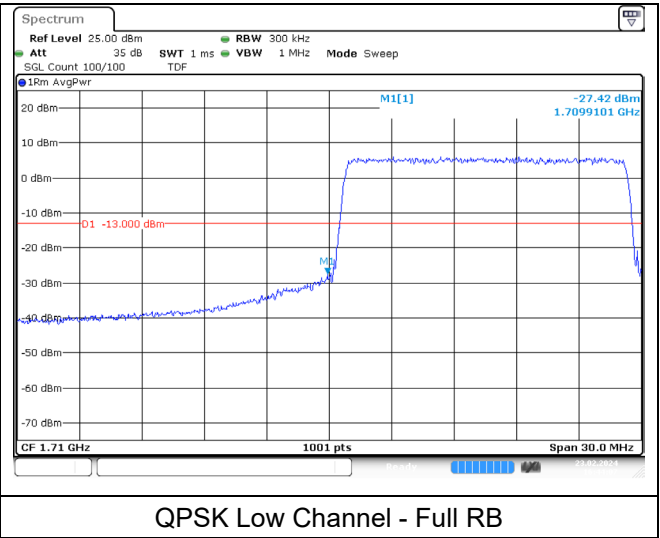

QPSK High Channel - Full RB

LTE band 66 (5 MHz)

QPSK High Channel - 1 RB

QPSK High Channel - Full RB

LTE band 66/4 (5 MHz)

LTE band 4 (5 MHz)

LTE band 66 (5 MHz)

LTE band 66/4 (10 MHz)

LTE band 4 (10 MHz)

LTE band 66 (10 MHz)

LTE band 66/4 (10 MHz)

LTE band 4 (10 MHz)

LTE band 66 (10 MHz)

LTE band 66/4 (15 MHz)

LTE band 4 (15 MHz)

LTE band 66 (15 MHz)

LTE band 66/4 (15 MHz)

LTE band 4 (15 MHz)

LTE band 66 (15 MHz)

LTE band 66/4 (20 MHz)

LTE band 4 (20 MHz)

LTE band 66 (20 MHz)

LTE band 66/4 (20 MHz)

LTE band 4 (20 MHz)