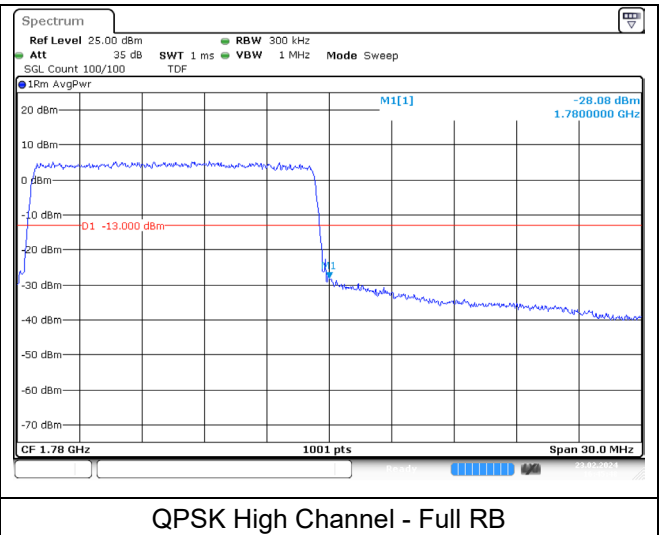

QPSK High Channel - Full RB

LTE band 66 (5 MHz)

QPSK High Channel - 1 RB

QPSK High Channel - Full RB

LTE band 66/4 (5 MHz)

LTE band 4 (5 MHz)

LTE band 66 (5 MHz)

LTE band 66/4 (10 MHz)

LTE band 4 (10 MHz)

LTE band 66 (10 MHz)

LTE band 66/4 (10 MHz)

LTE band 4 (10 MHz)

LTE band 66 (10 MHz)

LTE band 66/4 (15 MHz)

LTE band 4 (15 MHz)

LTE band 66 (15 MHz)

LTE band 66/4 (15 MHz)

LTE band 4 (15 MHz)

LTE band 66 (15 MHz)

LTE band 66/4 (20 MHz)

LTE band 4 (20 MHz)

LTE band 66 (20 MHz)

LTE band 66/4 (20 MHz)

LTE band 4 (20 MHz)