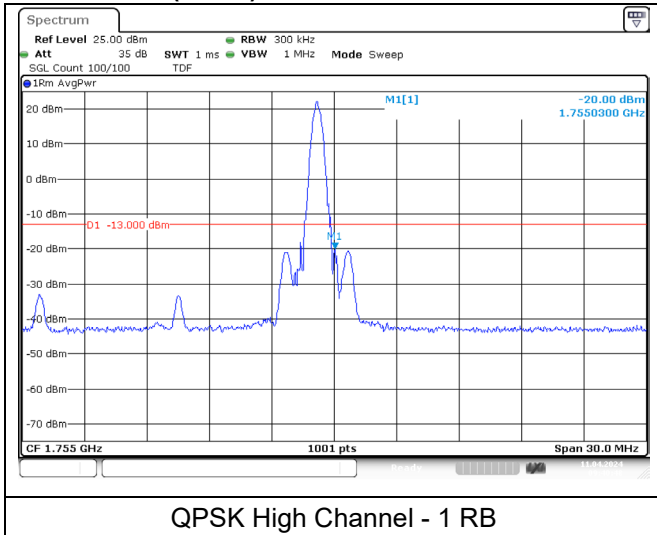

QPSK High Channel - Full RB

LTE band 66 (5 MHz)

QPSK High Channel - 1 RB

QPSK High Channel - Full RB

LTE band 66/4 (5 MHz)

LTE band 4 (5 MHz)

LTE band 66 (5 MHz)

LTE band 66/4 (10 MHz)

LTE band 4 (10 MHz)

LTE band 66 (10 MHz)

LTE band 66/4 (10 MHz)

LTE band 4 (10 MHz)

LTE band 66 (10 MHz)

LTE band 66/4 (15 MHz)

LTE band 4 (15 MHz)

LTE band 66 (15 MHz)

LTE band 66/4 (15 MHz)

LTE band 4 (15 MHz)

LTE band 66 (15 MHz)

LTE band 66/4 (20 MHz)

LTE band 4 (20 MHz)

LTE band 66 (20 MHz)

LTE band 66/4 (20 MHz)

LTE band 4 (20 MHz)