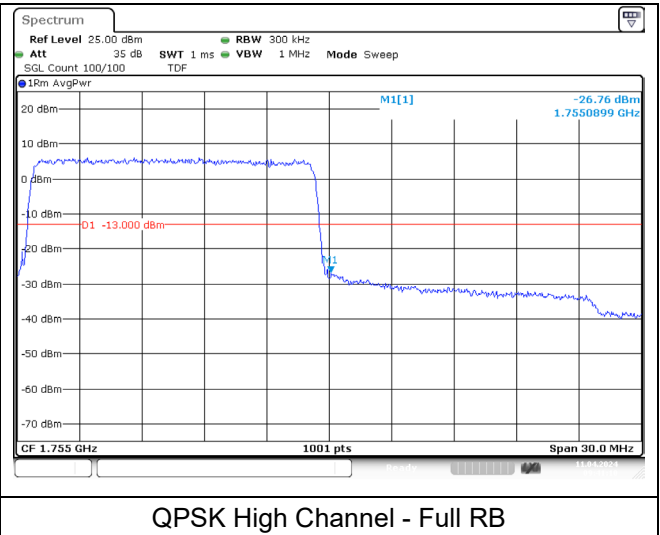

QPSK High Channel - Full RB

LTE band 66 (5 MHz)

QPSK High Channel - 1 RB

QPSK High Channel - Full RB

LTE band 66/4 (5 MHz)

LTE band 4 (5 MHz)

LTE band 66 (5 MHz)

LTE band 66/4 (10 MHz)

LTE band 4 (10 MHz)

LTE band 66 (10 MHz)

LTE band 66/4 (10 MHz)

LTE band 4 (10 MHz)

LTE band 66 (10 MHz)

LTE band 66/4 (15 MHz)

LTE band 4 (15 MHz)

LTE band 66 (15 MHz)

LTE band 66/4 (15 MHz)

LTE band 4 (15 MHz)

LTE band 66 (15 MHz)

LTE band 66/4 (20 MHz)

LTE band 4 (20 MHz)

LTE band 66 (20 MHz)

LTE band 66/4 (20 MHz)

LTE band 4 (20 MHz)