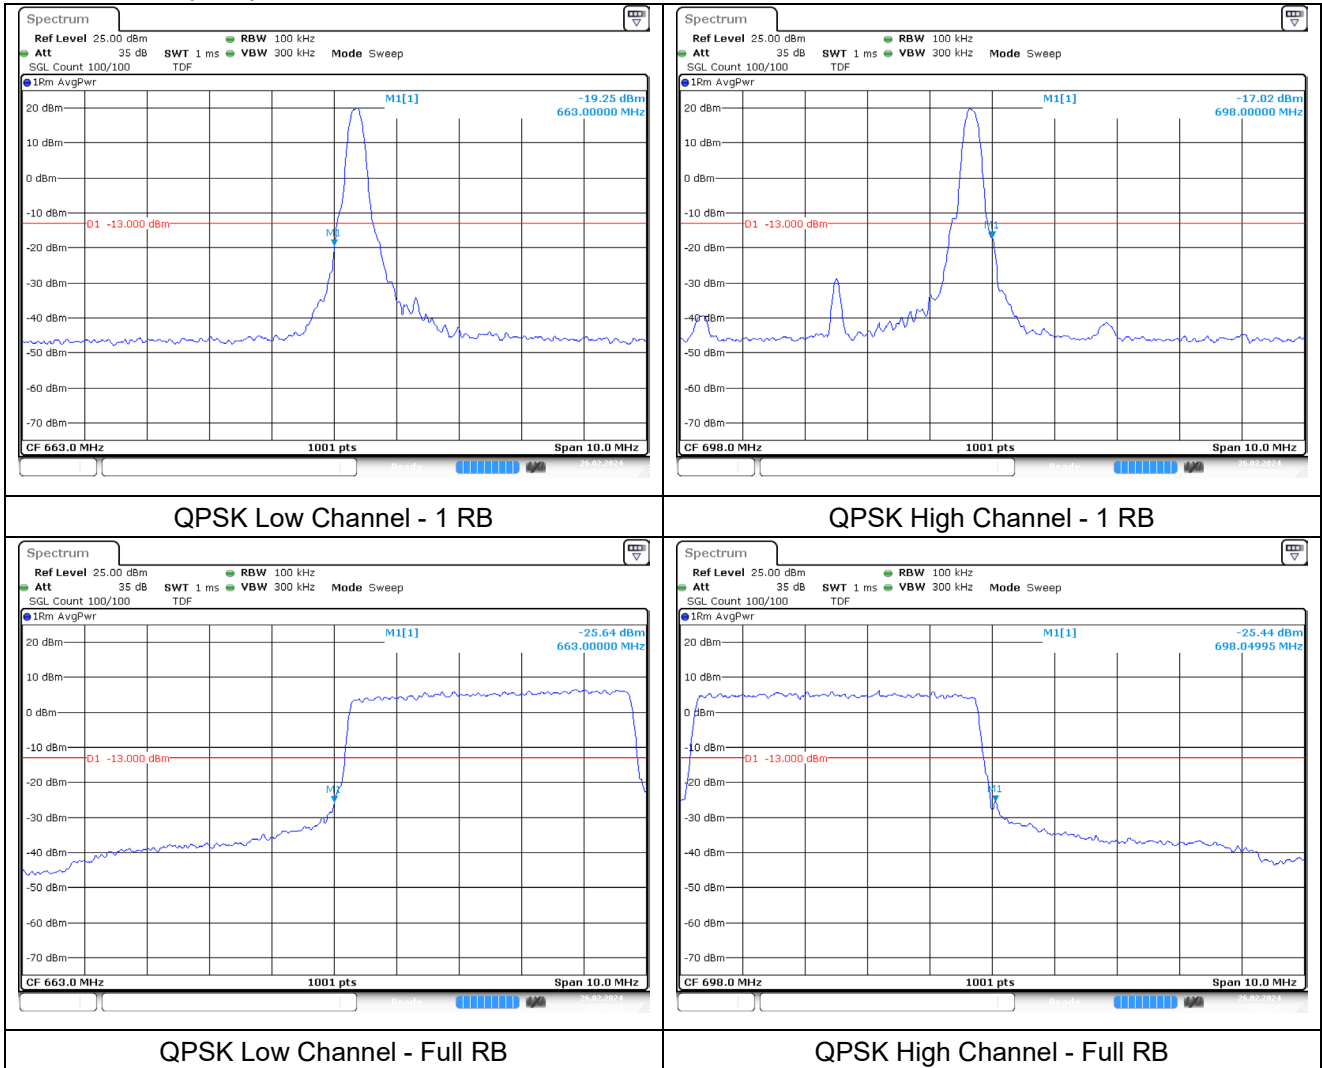

QPSK High Channel - Full RB

LTE band 66 (5 MHz)

QPSK High Channel - 1 RB

QPSK High Channel - Full RB

LTE band 66/4 (5 MHz)

LTE band 4 (5 MHz)

LTE band 66 (5 MHz)

LTE band 66/4 (10 MHz)

LTE band 4 (10 MHz)

LTE band 66 (10 MHz)

LTE band 66/4 (10 MHz)

LTE band 4 (10 MHz)

LTE band 66 (10 MHz)

LTE band 66/4 (15 MHz)

LTE band 4 (15 MHz)

LTE band 66 (15 MHz)

LTE band 66/4 (15 MHz)

LTE band 4 (15 MHz)

LTE band 66 (15 MHz)

LTE band 66/4 (20 MHz)

LTE band 4 (20 MHz)

LTE band 66 (20 MHz)

LTE band 66/4 (20 MHz)

LTE band 4 (20 MHz)

LTE band 66 (20 MHz)

LTE band 71 (5 MHz)

LTE band 71 (5 MHz)

LTE band 71 (10 MHz)

LTE band 71 (10 MHz)