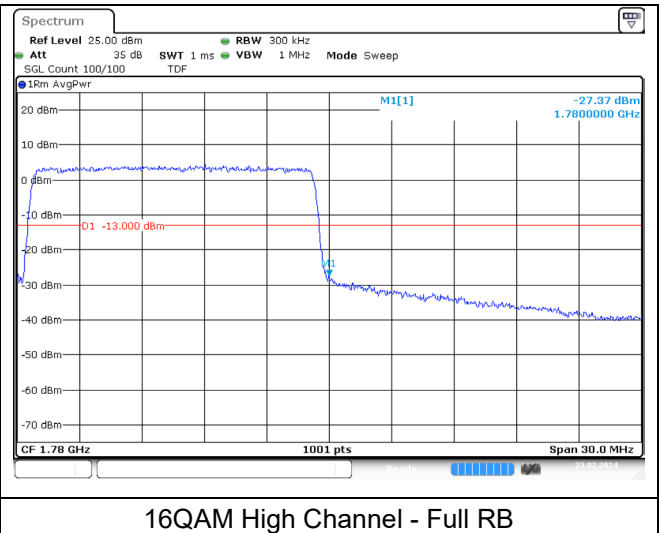

QPSK High Channel - Full RB

LTE band 66 (5 MHz)

QPSK High Channel - 1 RB

QPSK High Channel - Full RB

LTE band 66/4 (5 MHz)

LTE band 4 (5 MHz)

LTE band 66 (5 MHz)

LTE band 66/4 (10 MHz)

LTE band 4 (10 MHz)

LTE band 66 (10 MHz)

LTE band 66/4 (10 MHz)

LTE band 4 (10 MHz)

LTE band 66 (10 MHz)

LTE band 66/4 (15 MHz)

LTE band 4 (15 MHz)

LTE band 66 (15 MHz)

LTE band 66/4 (15 MHz)

LTE band 4 (15 MHz)

LTE band 66 (15 MHz)

LTE band 66/4 (20 MHz)

LTE band 4 (20 MHz)

LTE band 66 (20 MHz)

LTE band 66/4 (20 MHz)

LTE band 4 (20 MHz)