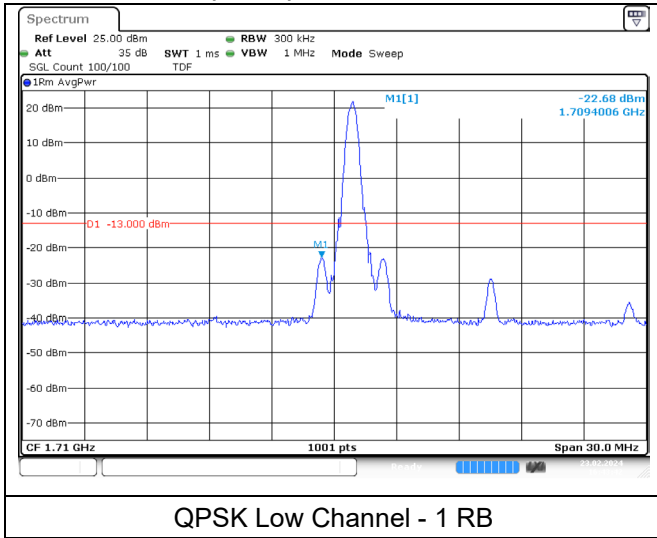

QPSK High Channel - Full RB

LTE band 66 (5 MHz)

QPSK High Channel - 1 RB

QPSK High Channel - Full RB

LTE band 66/4 (5 MHz)

LTE band 4 (5 MHz)

LTE band 66 (5 MHz)

LTE band 66/4 (10 MHz)

LTE band 4 (10 MHz)

LTE band 66 (10 MHz)

LTE band 66/4 (10 MHz)

LTE band 4 (10 MHz)

LTE band 66 (10 MHz)

LTE band 66/4 (15 MHz)

LTE band 4 (15 MHz)

LTE band 66 (15 MHz)

LTE band 66/4 (15 MHz)

LTE band 4 (15 MHz)

LTE band 66 (15 MHz)

LTE band 66/4 (20 MHz)

LTE band 4 (20 MHz)

LTE band 66 (20 MHz)

LTE band 66/4 (20 MHz)

LTE band 4 (20 MHz)