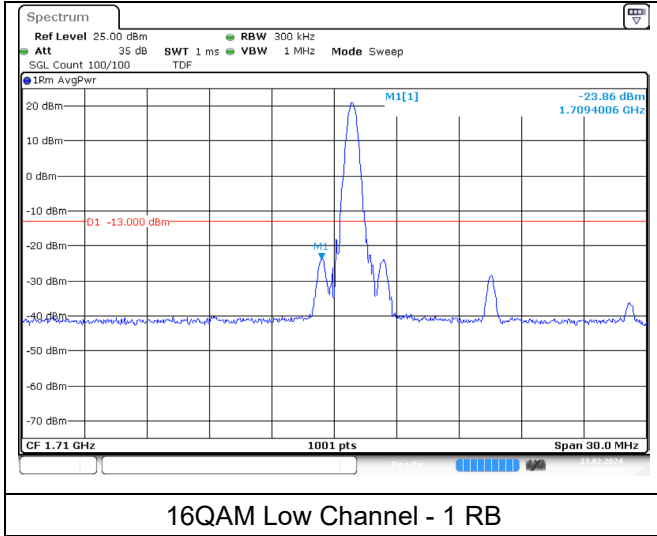

QPSK High Channel - Full RB

LTE band 66 (5 MHz)

QPSK High Channel - 1 RB

QPSK High Channel - Full RB

LTE band 66/4 (5 MHz)

LTE band 4 (5 MHz)

LTE band 66 (5 MHz)

LTE band 66/4 (10 MHz)

LTE band 4 (10 MHz)

LTE band 66 (10 MHz)

LTE band 66/4 (10 MHz)

LTE band 4 (10 MHz)

LTE band 66 (10 MHz)

LTE band 66/4 (15 MHz)

LTE band 4 (15 MHz)

LTE band 66 (15 MHz)

LTE band 66/4 (15 MHz)

LTE band 4 (15 MHz)

LTE band 66 (15 MHz)

LTE band 66/4 (20 MHz)

LTE band 4 (20 MHz)

LTE band 66 (20 MHz)

LTE band 66/4 (20 MHz)

LTE band 4 (20 MHz)