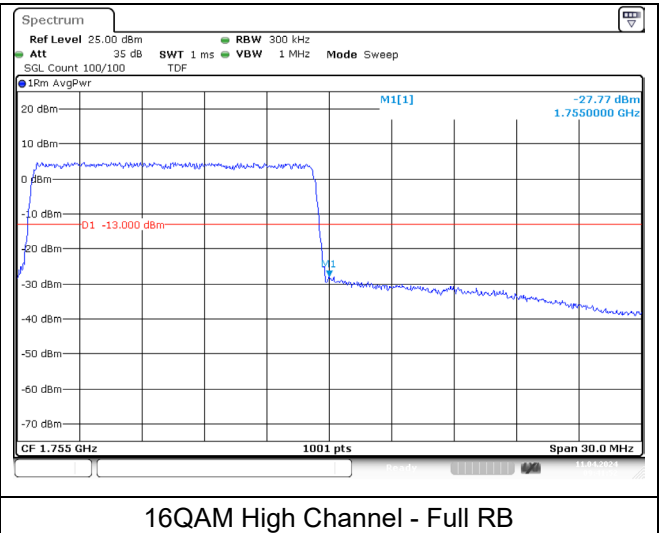

QPSK High Channel - Full RB

LTE band 66 (5 MHz)

QPSK High Channel - 1 RB

QPSK High Channel - Full RB

LTE band 66/4 (5 MHz)

LTE band 4 (5 MHz)

LTE band 66 (5 MHz)

LTE band 66/4 (10 MHz)

LTE band 4 (10 MHz)

LTE band 66 (10 MHz)

LTE band 66/4 (10 MHz)

LTE band 4 (10 MHz)

LTE band 66 (10 MHz)

LTE band 66/4 (15 MHz)

LTE band 4 (15 MHz)

LTE band 66 (15 MHz)

LTE band 66/4 (15 MHz)

LTE band 4 (15 MHz)

LTE band 66 (15 MHz)

LTE band 66/4 (20 MHz)

LTE band 4 (20 MHz)

LTE band 66 (20 MHz)

LTE band 66/4 (20 MHz)

LTE band 4 (20 MHz)