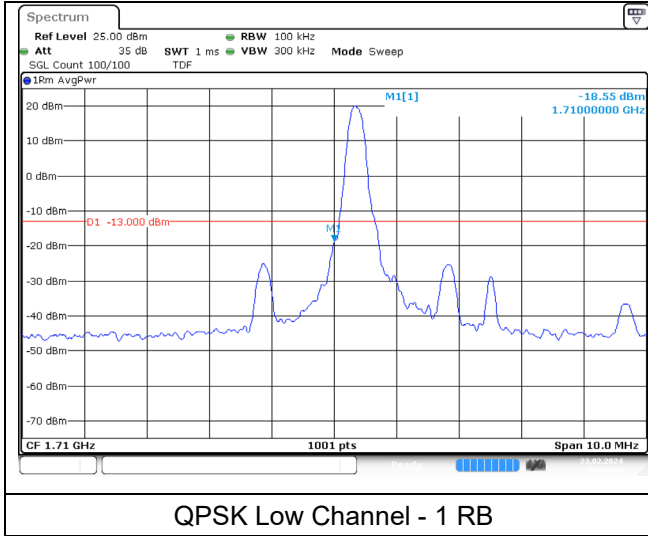

LTE band 66/4 (3 MHz)

LTE band 4 (3 MHz)

LTE band 66 (3 MHz)

LTE band 66/4 (5 MHz)

QPSK Low Channel - 1 RB

QPSK Low Channel - Full RB

LTE band 4 (5 MHz)

QPSK High Channel - 1 RB

QPSK High Channel - Full RB

LTE band 66 (5 MHz)

QPSK High Channel - 1 RB

QPSK High Channel - Full RB

LTE band 66/4 (5 MHz)

LTE band 4 (5 MHz)

LTE band 66 (5 MHz)

LTE band 66/4 (10 MHz)

LTE band 4 (10 MHz)

LTE band 66 (10 MHz)

LTE band 66/4 (10 MHz)

LTE band 4 (10 MHz)

LTE band 66 (10 MHz)

LTE band 66/4 (15 MHz)

LTE band 4 (15 MHz)

LTE band 66 (15 MHz)