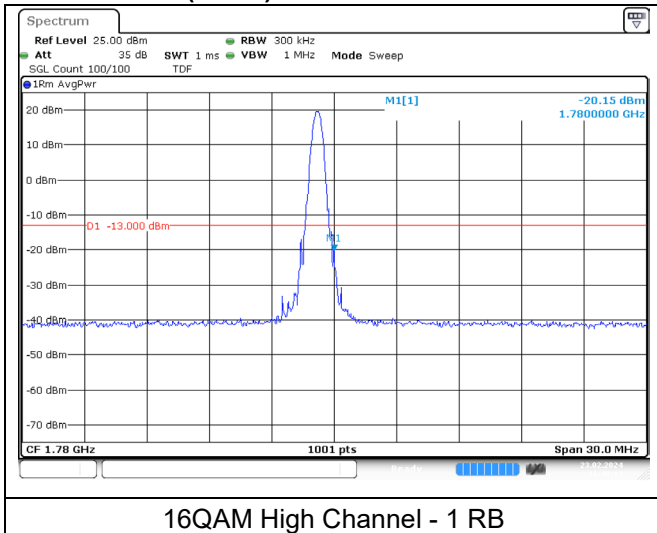

QPSK High Channel - Full RB

LTE band 66 (5 MHz)

QPSK High Channel - 1 RB

QPSK High Channel - Full RB

LTE band 66/4 (5 MHz)

LTE band 4 (5 MHz)

LTE band 66 (5 MHz)

LTE band 66/4 (10 MHz)

LTE band 4 (10 MHz)

LTE band 66 (10 MHz)

LTE band 66/4 (10 MHz)

LTE band 4 (10 MHz)

LTE band 66 (10 MHz)

LTE band 66/4 (15 MHz)

LTE band 4 (15 MHz)

LTE band 66 (15 MHz)

LTE band 66/4 (15 MHz)

LTE band 4 (15 MHz)

LTE band 66 (15 MHz)

LTE band 66/4 (20 MHz)

LTE band 4 (20 MHz)

LTE band 66 (20 MHz)

LTE band 66/4 (20 MHz)

LTE band 4 (20 MHz)