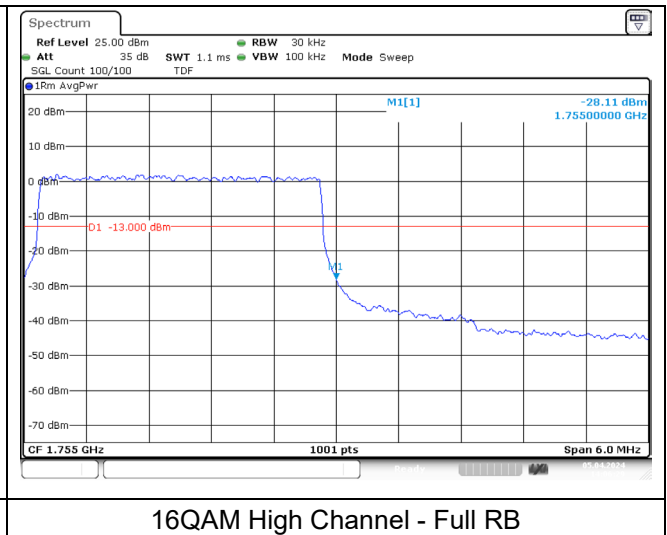

LTE band 66/4 (3 MHz)

LTE band 4 (3 MHz)

LTE band 66 (3 MHz)

LTE band 66/4 (5 MHz)

QPSK Low Channel - 1 RB

QPSK Low Channel - Full RB

LTE band 4 (5 MHz)

QPSK High Channel - 1 RB

QPSK High Channel - Full RB

LTE band 66 (5 MHz)

QPSK High Channel - 1 RB

QPSK High Channel - Full RB

LTE band 66/4 (5 MHz)

LTE band 4 (5 MHz)

LTE band 66 (5 MHz)

LTE band 66/4 (10 MHz)

LTE band 4 (10 MHz)

LTE band 66 (10 MHz)

LTE band 66/4 (10 MHz)

LTE band 4 (10 MHz)

LTE band 66 (10 MHz)

LTE band 66/4 (15 MHz)

LTE band 4 (15 MHz)

LTE band 66 (15 MHz)