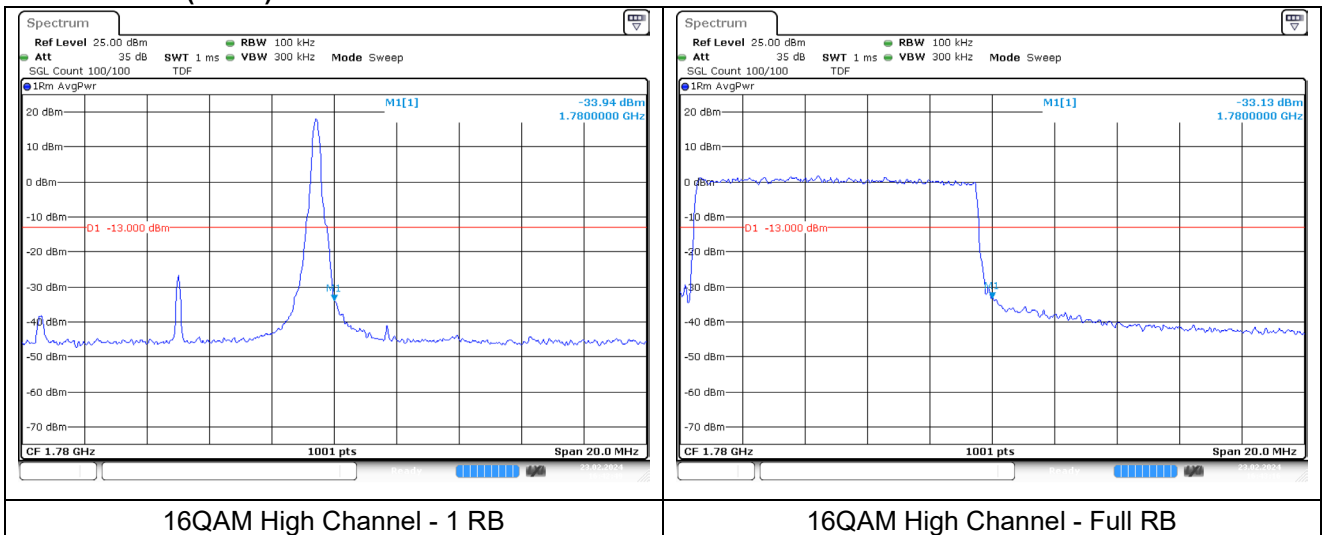

QPSK High Channel - Full RB

LTE band 66 (5 MHz)

QPSK High Channel - 1 RB

QPSK High Channel - Full RB

LTE band 66/4 (5 MHz)

LTE band 4 (5 MHz)

LTE band 66 (5 MHz)

LTE band 66/4 (10 MHz)

LTE band 4 (10 MHz)

LTE band 66 (10 MHz)

LTE band 66/4 (10 MHz)

LTE band 4 (10 MHz)

LTE band 66 (10 MHz)

LTE band 66/4 (15 MHz)

LTE band 4 (15 MHz)

LTE band 66 (15 MHz)

LTE band 66/4 (15 MHz)

LTE band 4 (15 MHz)

LTE band 66 (15 MHz)

LTE band 66/4 (20 MHz)

LTE band 4 (20 MHz)

LTE band 66 (20 MHz)

LTE band 66/4 (20 MHz)

LTE band 4 (20 MHz)