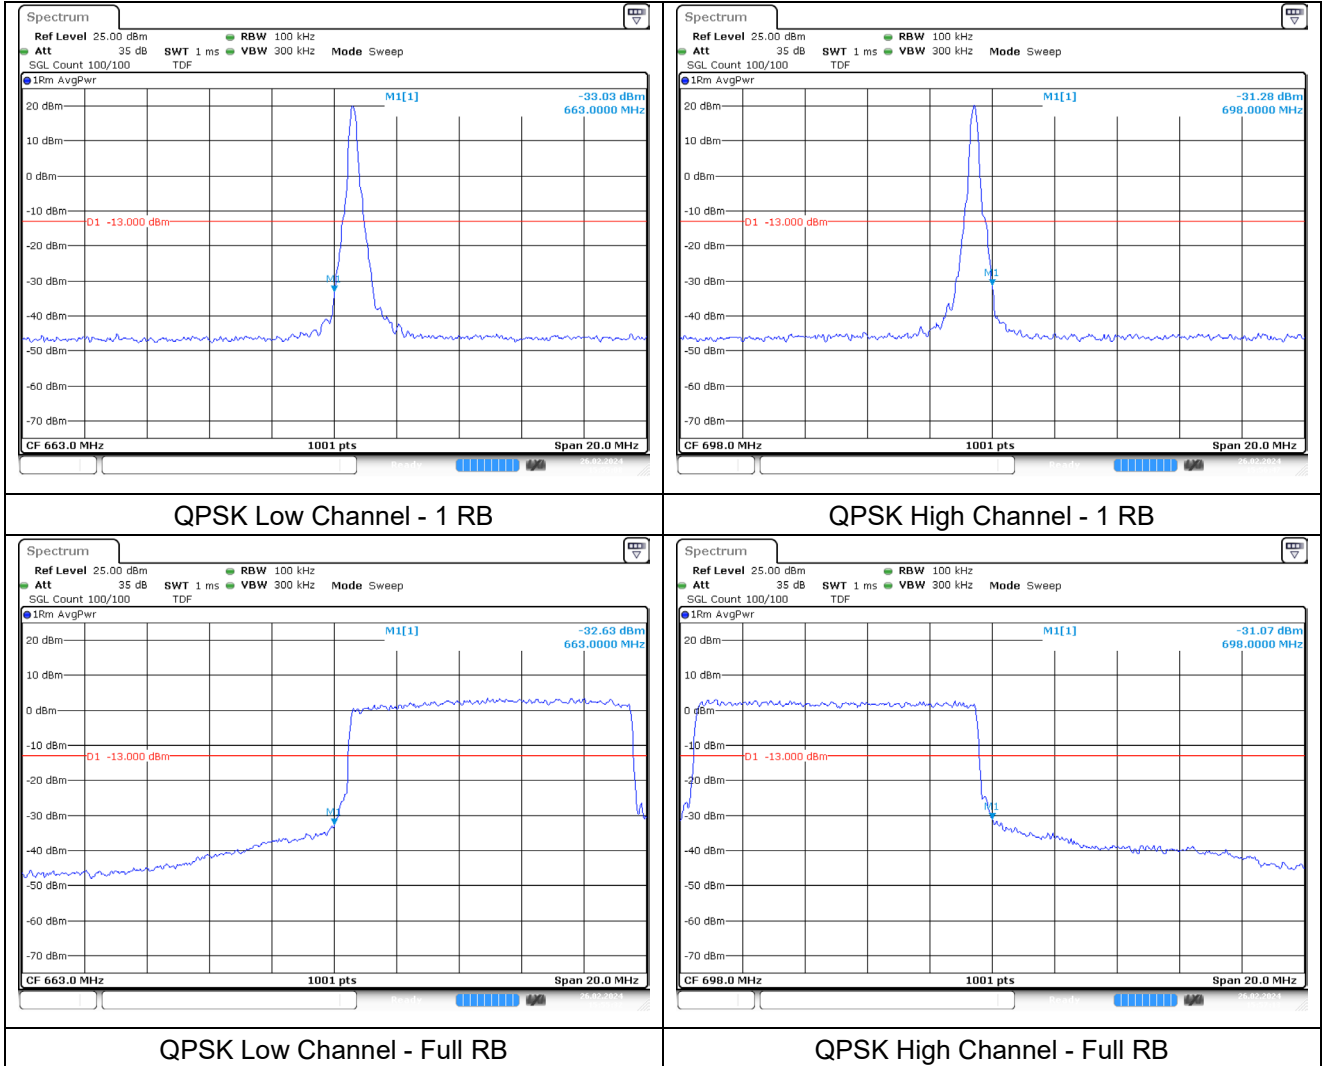

QPSK High Channel - Full RB

LTE band 66 (5 MHz)

QPSK High Channel - 1 RB

QPSK High Channel - Full RB

LTE band 66/4 (5 MHz)

LTE band 4 (5 MHz)

LTE band 66 (5 MHz)

LTE band 66/4 (10 MHz)

LTE band 4 (10 MHz)

LTE band 66 (10 MHz)

LTE band 66/4 (10 MHz)

LTE band 4 (10 MHz)

LTE band 66 (10 MHz)

LTE band 66/4 (15 MHz)

LTE band 4 (15 MHz)

LTE band 66 (15 MHz)

LTE band 66/4 (15 MHz)

LTE band 4 (15 MHz)

LTE band 66 (15 MHz)

LTE band 66/4 (20 MHz)

LTE band 4 (20 MHz)

LTE band 66 (20 MHz)

LTE band 66/4 (20 MHz)

LTE band 4 (20 MHz)

LTE band 66 (20 MHz)

LTE band 71 (5 MHz)

LTE band 71 (5 MHz)

LTE band 71 (10 MHz)

LTE band 71 (10 MHz)