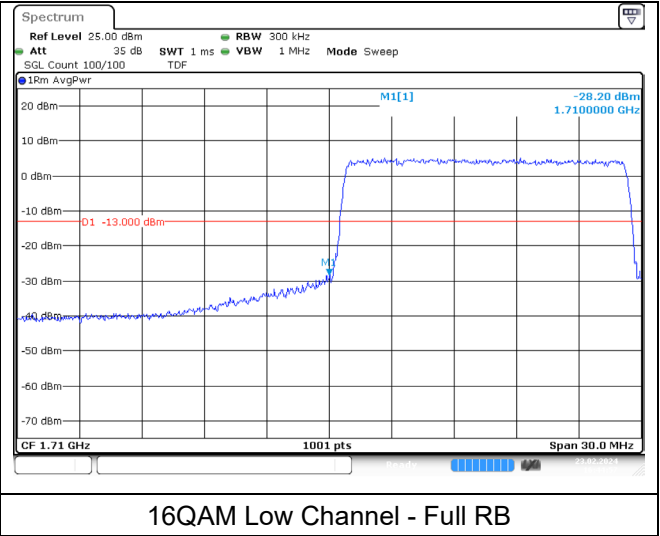

QPSK High Channel - Full RB

LTE band 66 (5 MHz)

QPSK High Channel - 1 RB

QPSK High Channel - Full RB

LTE band 66/4 (5 MHz)

LTE band 4 (5 MHz)

LTE band 66 (5 MHz)

LTE band 66/4 (10 MHz)

LTE band 4 (10 MHz)

LTE band 66 (10 MHz)

LTE band 66/4 (10 MHz)

LTE band 4 (10 MHz)

LTE band 66 (10 MHz)

LTE band 66/4 (15 MHz)

LTE band 4 (15 MHz)

LTE band 66 (15 MHz)

LTE band 66/4 (15 MHz)

LTE band 4 (15 MHz)

LTE band 66 (15 MHz)

LTE band 66/4 (20 MHz)

LTE band 4 (20 MHz)

LTE band 66 (20 MHz)

LTE band 66/4 (20 MHz)

LTE band 4 (20 MHz)