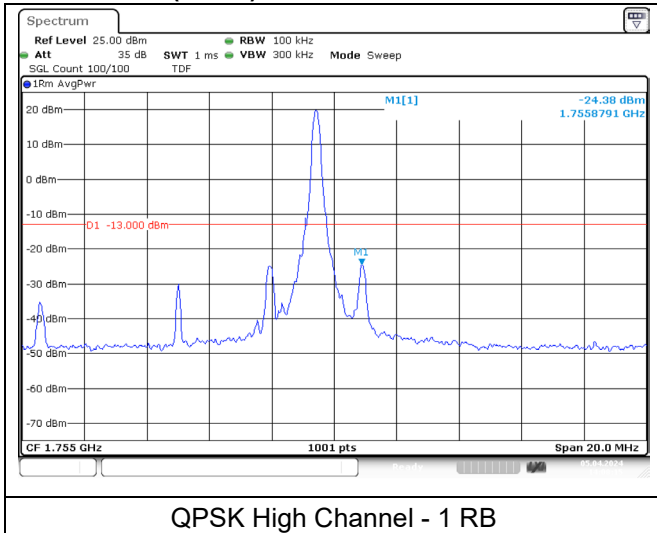

LTE band 66/4 (3 MHz)

LTE band 4 (3 MHz)

LTE band 66 (3 MHz)

LTE band 66/4 (5 MHz)

QPSK Low Channel - 1 RB

QPSK Low Channel - Full RB

LTE band 4 (5 MHz)

QPSK High Channel - 1 RB

QPSK High Channel - Full RB

LTE band 66 (5 MHz)

QPSK High Channel - 1 RB

QPSK High Channel - Full RB

LTE band 66/4 (5 MHz)

LTE band 4 (5 MHz)

LTE band 66 (5 MHz)

LTE band 66/4 (10 MHz)

LTE band 4 (10 MHz)

LTE band 66 (10 MHz)

LTE band 66/4 (10 MHz)

LTE band 4 (10 MHz)

LTE band 66 (10 MHz)

LTE band 66/4 (15 MHz)

LTE band 4 (15 MHz)

LTE band 66 (15 MHz)

LTE band 66/4 (15 MHz)

LTE band 4 (15 MHz)

LTE band 66 (15 MHz)

LTE band 66/4 (20 MHz)

LTE band 4 (20 MHz)

LTE band 66 (20 MHz)

LTE band 66/4 (20 MHz)

LTE band 4 (20 MHz)