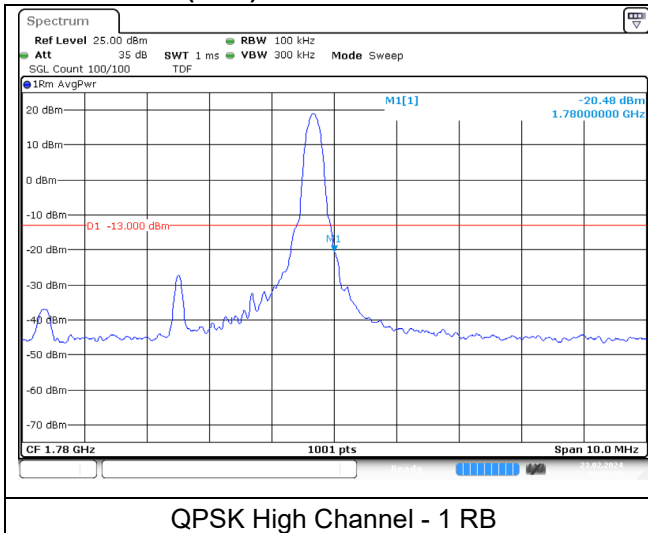

LTE band 66/4 (3 MHz)

LTE band 4 (3 MHz)

LTE band 66 (3 MHz)

LTE band 66/4 (5 MHz)

QPSK Low Channel - 1 RB

QPSK Low Channel - Full RB

LTE band 4 (5 MHz)

QPSK High Channel - 1 RB

QPSK High Channel - Full RB

LTE band 66 (5 MHz)

QPSK High Channel - 1 RB

QPSK High Channel - Full RB

LTE band 66/4 (5 MHz)

LTE band 4 (5 MHz)

LTE band 66 (5 MHz)

LTE band 66/4 (10 MHz)

LTE band 4 (10 MHz)

LTE band 66 (10 MHz)

LTE band 66/4 (10 MHz)

LTE band 4 (10 MHz)

LTE band 66 (10 MHz)

LTE band 66/4 (15 MHz)

LTE band 4 (15 MHz)

LTE band 66 (15 MHz)