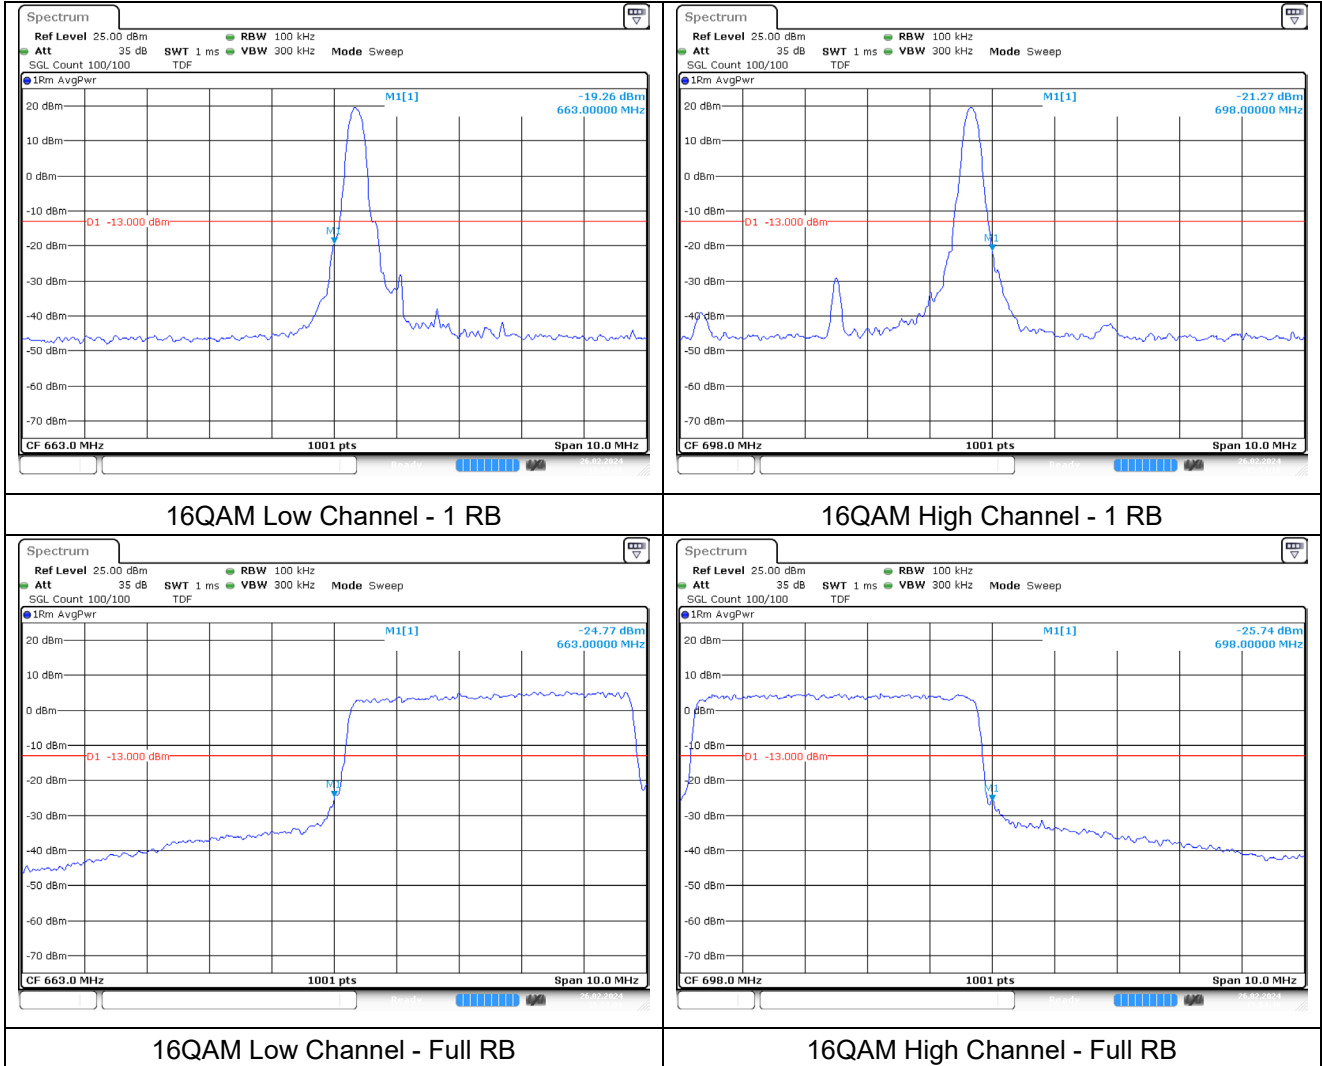

QPSK High Channel - Full RB

LTE band 66 (5 MHz)

QPSK High Channel - 1 RB

QPSK High Channel - Full RB

LTE band 66/4 (5 MHz)

LTE band 4 (5 MHz)

LTE band 66 (5 MHz)

LTE band 66/4 (10 MHz)

LTE band 4 (10 MHz)

LTE band 66 (10 MHz)

LTE band 66/4 (10 MHz)

LTE band 4 (10 MHz)

LTE band 66 (10 MHz)

LTE band 66/4 (15 MHz)

LTE band 4 (15 MHz)

LTE band 66 (15 MHz)

LTE band 66/4 (15 MHz)

LTE band 4 (15 MHz)

LTE band 66 (15 MHz)

LTE band 66/4 (20 MHz)

LTE band 4 (20 MHz)

LTE band 66 (20 MHz)

LTE band 66/4 (20 MHz)

LTE band 4 (20 MHz)

LTE band 66 (20 MHz)

LTE band 71 (5 MHz)

LTE band 71 (5 MHz)

LTE band 71 (10 MHz)

LTE band 71 (10 MHz)