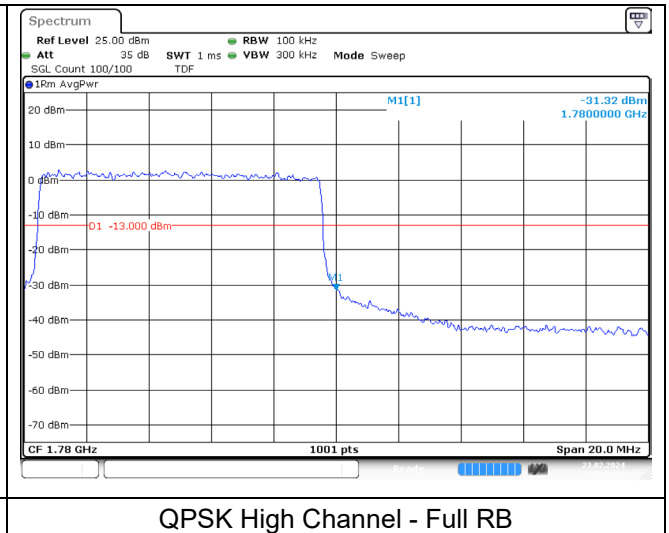

LTE band 66/4 (3 MHz)

LTE band 4 (3 MHz)

LTE band 66 (3 MHz)

LTE band 66/4 (5 MHz)

QPSK Low Channel - 1 RB

QPSK Low Channel - Full RB

LTE band 4 (5 MHz)

QPSK High Channel - 1 RB

QPSK High Channel - Full RB

LTE band 66 (5 MHz)

QPSK High Channel - 1 RB

QPSK High Channel - Full RB

LTE band 66/4 (5 MHz)

LTE band 4 (5 MHz)

LTE band 66 (5 MHz)

LTE band 66/4 (10 MHz)

LTE band 4 (10 MHz)

LTE band 66 (10 MHz)

LTE band 66/4 (10 MHz)

LTE band 4 (10 MHz)

LTE band 66 (10 MHz)

LTE band 66/4 (15 MHz)

LTE band 4 (15 MHz)

LTE band 66 (15 MHz)