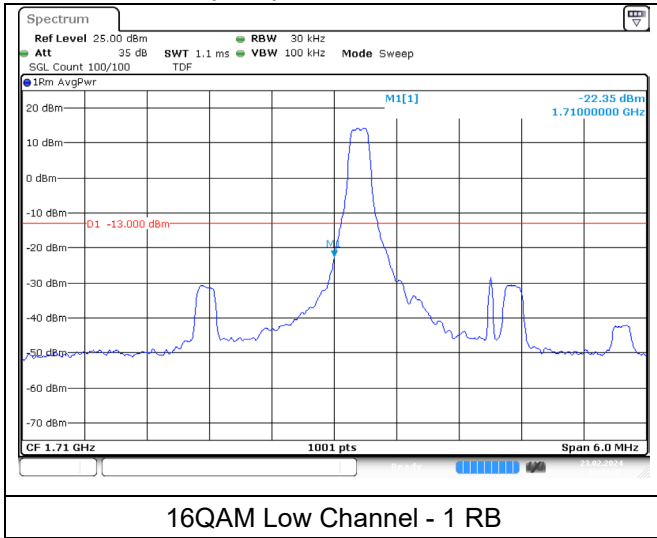

LTE band 66/4 (3 MHz)

LTE band 4 (3 MHz)

LTE band 66 (3 MHz)

LTE band 66/4 (5 MHz)

QPSK Low Channel - 1 RB

QPSK Low Channel - Full RB

LTE band 4 (5 MHz)

QPSK High Channel - 1 RB

QPSK High Channel - Full RB

LTE band 66 (5 MHz)

QPSK High Channel - 1 RB

QPSK High Channel - Full RB

LTE band 66/4 (5 MHz)

LTE band 4 (5 MHz)

LTE band 66 (5 MHz)

LTE band 66/4 (10 MHz)

LTE band 4 (10 MHz)

LTE band 66 (10 MHz)

LTE band 66/4 (10 MHz)

LTE band 4 (10 MHz)

LTE band 66 (10 MHz)

LTE band 66/4 (15 MHz)

LTE band 4 (15 MHz)

LTE band 66 (15 MHz)