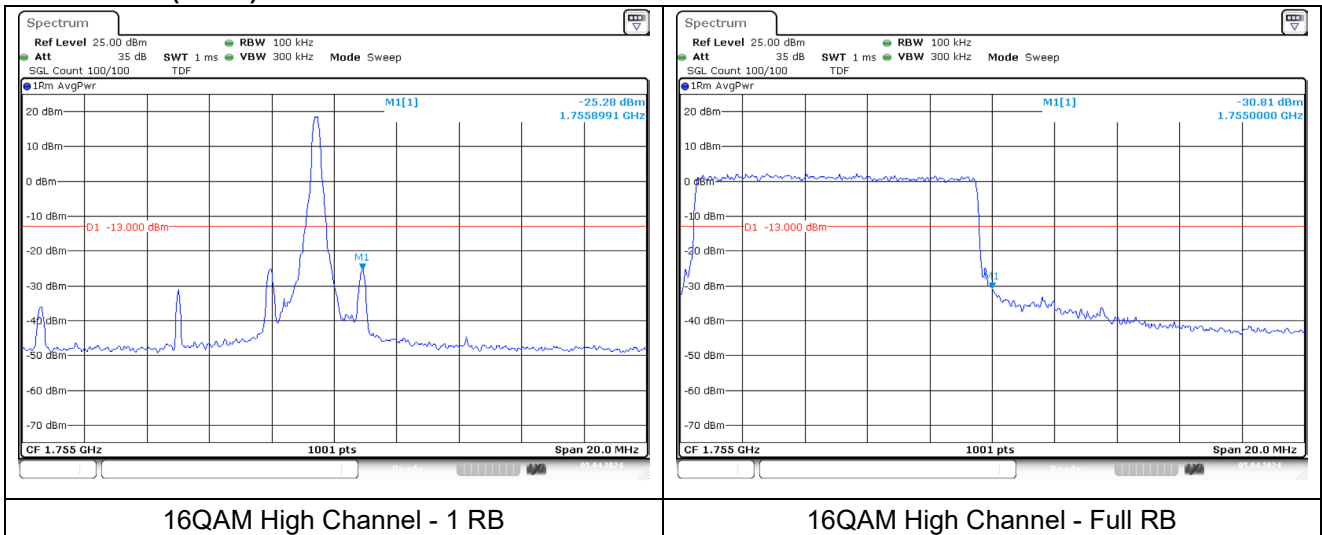

QPSK High Channel - Full RB

LTE band 66 (5 MHz)

QPSK High Channel - 1 RB

QPSK High Channel - Full RB

LTE band 66/4 (5 MHz)

LTE band 4 (5 MHz)

LTE band 66 (5 MHz)

LTE band 66/4 (10 MHz)

LTE band 4 (10 MHz)

LTE band 66 (10 MHz)

LTE band 66/4 (10 MHz)

LTE band 4 (10 MHz)

LTE band 66 (10 MHz)

LTE band 66/4 (15 MHz)

LTE band 4 (15 MHz)

LTE band 66 (15 MHz)

LTE band 66/4 (15 MHz)

LTE band 4 (15 MHz)

LTE band 66 (15 MHz)

LTE band 66/4 (20 MHz)

LTE band 4 (20 MHz)

LTE band 66 (20 MHz)

LTE band 66/4 (20 MHz)

LTE band 4 (20 MHz)