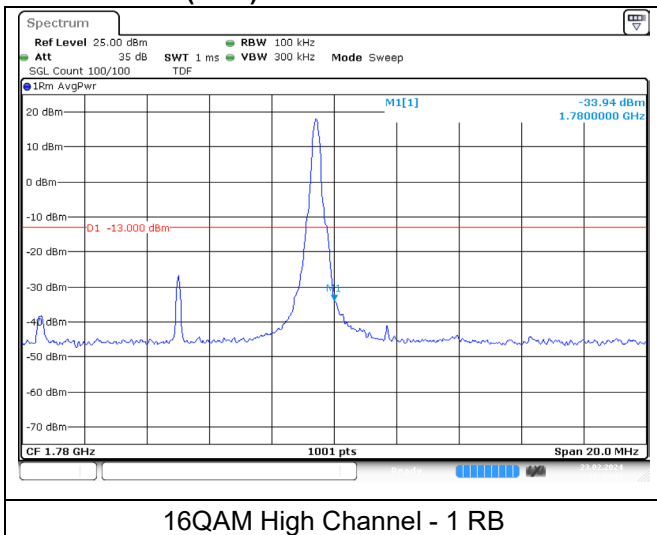

LTE band 66/4 (3 MHz)

LTE band 4 (3 MHz)

LTE band 66 (3 MHz)

LTE band 66/4 (5 MHz)

QPSK Low Channel - 1 RB

QPSK Low Channel - Full RB

LTE band 4 (5 MHz)

QPSK High Channel - 1 RB

QPSK High Channel - Full RB

LTE band 66 (5 MHz)

QPSK High Channel - 1 RB

QPSK High Channel - Full RB

LTE band 66/4 (5 MHz)

LTE band 4 (5 MHz)

LTE band 66 (5 MHz)

LTE band 66/4 (10 MHz)

LTE band 4 (10 MHz)

LTE band 66 (10 MHz)

LTE band 66/4 (10 MHz)

LTE band 4 (10 MHz)

LTE band 66 (10 MHz)

LTE band 66/4 (15 MHz)

LTE band 4 (15 MHz)

LTE band 66 (15 MHz)

LTE band 66/4 (15 MHz)

LTE band 4 (15 MHz)

LTE band 66 (15 MHz)

LTE band 66/4 (20 MHz)

LTE band 4 (20 MHz)

LTE band 66 (20 MHz)

LTE band 66/4 (20 MHz)

LTE band 4 (20 MHz)