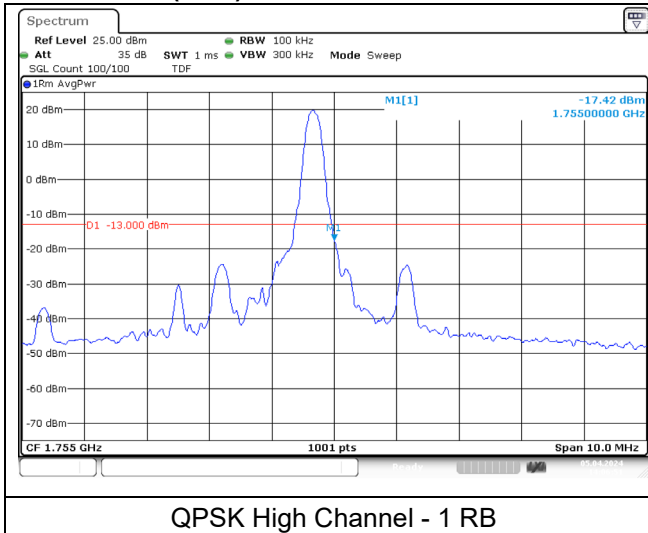

LTE band 66/4 (3 MHz)

LTE band 4 (3 MHz)

LTE band 66 (3 MHz)

LTE band 66/4 (5 MHz)

QPSK Low Channel - 1 RB

QPSK Low Channel - Full RB

LTE band 4 (5 MHz)

QPSK High Channel - 1 RB

QPSK High Channel - Full RB

LTE band 66 (5 MHz)

QPSK High Channel - 1 RB

QPSK High Channel - Full RB

LTE band 66/4 (5 MHz)

LTE band 4 (5 MHz)

LTE band 66 (5 MHz)

LTE band 66/4 (10 MHz)

LTE band 4 (10 MHz)

LTE band 66 (10 MHz)

LTE band 66/4 (10 MHz)

LTE band 4 (10 MHz)

LTE band 66 (10 MHz)

LTE band 66/4 (15 MHz)

LTE band 4 (15 MHz)

LTE band 66 (15 MHz)