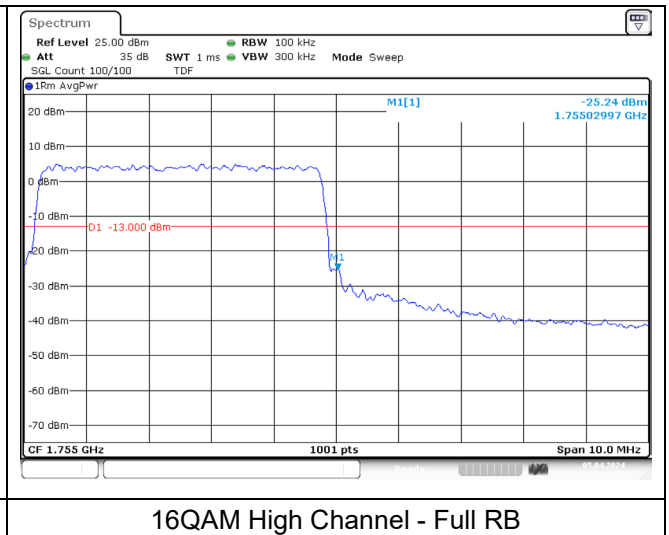

LTE band 66/4 (3 MHz)

LTE band 4 (3 MHz)

LTE band 66 (3 MHz)

LTE band 66/4 (5 MHz)

QPSK Low Channel - 1 RB

QPSK Low Channel - Full RB

LTE band 4 (5 MHz)

QPSK High Channel - 1 RB

QPSK High Channel - Full RB

LTE band 66 (5 MHz)

QPSK High Channel - 1 RB

QPSK High Channel - Full RB

LTE band 66/4 (5 MHz)

LTE band 4 (5 MHz)

LTE band 66 (5 MHz)

LTE band 66/4 (10 MHz)

LTE band 4 (10 MHz)

LTE band 66 (10 MHz)

LTE band 66/4 (10 MHz)

LTE band 4 (10 MHz)

LTE band 66 (10 MHz)

LTE band 66/4 (15 MHz)

LTE band 4 (15 MHz)

LTE band 66 (15 MHz)

LTE band 66/4 (15 MHz)

LTE band 4 (15 MHz)

LTE band 66 (15 MHz)

LTE band 66/4 (20 MHz)

LTE band 4 (20 MHz)

LTE band 66 (20 MHz)

LTE band 66/4 (20 MHz)

LTE band 4 (20 MHz)