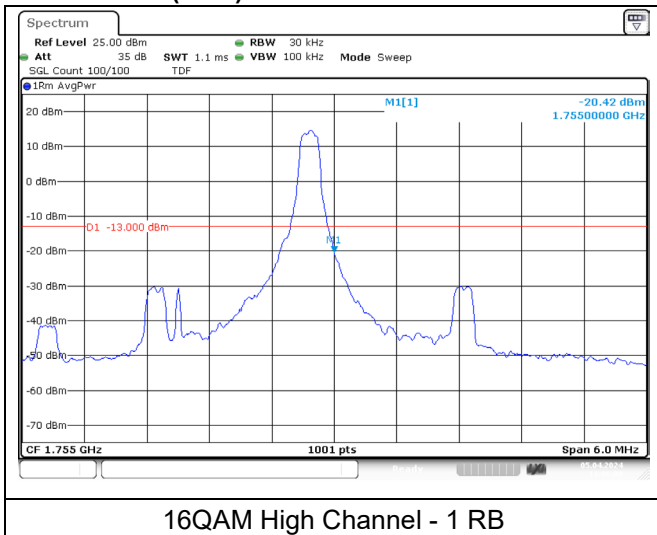

LTE band 66/4 (3 MHz)

LTE band 4 (3 MHz)

LTE band 66 (3 MHz)

LTE band 66/4 (5 MHz)

QPSK Low Channel - 1 RB

QPSK Low Channel - Full RB

LTE band 4 (5 MHz)

QPSK High Channel - 1 RB

QPSK High Channel - Full RB

LTE band 66 (5 MHz)

QPSK High Channel - 1 RB

QPSK High Channel - Full RB

LTE band 66/4 (5 MHz)

LTE band 4 (5 MHz)

LTE band 66 (5 MHz)

LTE band 66/4 (10 MHz)

LTE band 4 (10 MHz)

LTE band 66 (10 MHz)

LTE band 66/4 (10 MHz)

LTE band 4 (10 MHz)

LTE band 66 (10 MHz)

LTE band 66/4 (15 MHz)

LTE band 4 (15 MHz)

LTE band 66 (15 MHz)