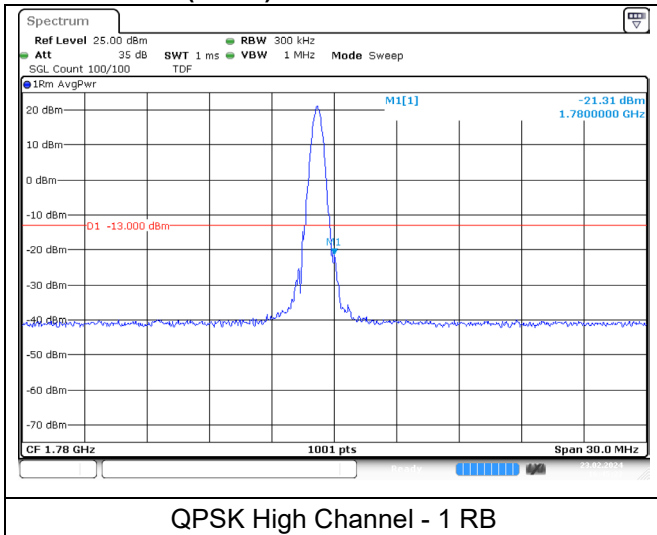

QPSK High Channel - Full RB

LTE band 66 (5 MHz)

QPSK High Channel - 1 RB

QPSK High Channel - Full RB

LTE band 66/4 (5 MHz)

LTE band 4 (5 MHz)

LTE band 66 (5 MHz)

LTE band 66/4 (10 MHz)

LTE band 4 (10 MHz)

LTE band 66 (10 MHz)

LTE band 66/4 (10 MHz)

LTE band 4 (10 MHz)

LTE band 66 (10 MHz)

LTE band 66/4 (15 MHz)

LTE band 4 (15 MHz)

LTE band 66 (15 MHz)

LTE band 66/4 (15 MHz)

LTE band 4 (15 MHz)

LTE band 66 (15 MHz)

LTE band 66/4 (20 MHz)

LTE band 4 (20 MHz)

LTE band 66 (20 MHz)

LTE band 66/4 (20 MHz)

LTE band 4 (20 MHz)