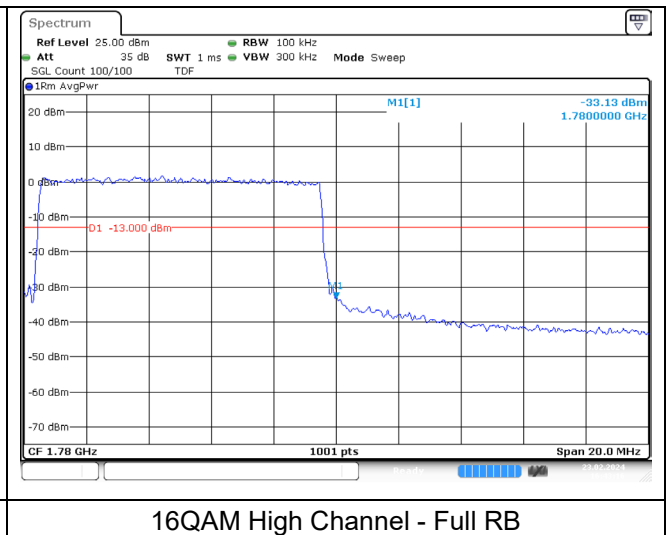

LTE band 66/4 (3 MHz)

LTE band 4 (3 MHz)

LTE band 66 (3 MHz)

LTE band 66/4 (5 MHz)

QPSK Low Channel - 1 RB

QPSK Low Channel - Full RB

LTE band 4 (5 MHz)

QPSK High Channel - 1 RB

QPSK High Channel - Full RB

LTE band 66 (5 MHz)

QPSK High Channel - 1 RB

QPSK High Channel - Full RB

LTE band 66/4 (5 MHz)

LTE band 4 (5 MHz)

LTE band 66 (5 MHz)

LTE band 66/4 (10 MHz)

LTE band 4 (10 MHz)

LTE band 66 (10 MHz)

LTE band 66/4 (10 MHz)

LTE band 4 (10 MHz)

LTE band 66 (10 MHz)

LTE band 66/4 (15 MHz)

LTE band 4 (15 MHz)

LTE band 66 (15 MHz)

LTE band 66/4 (15 MHz)

LTE band 4 (15 MHz)

LTE band 66 (15 MHz)

LTE band 66/4 (20 MHz)

LTE band 4 (20 MHz)

LTE band 66 (20 MHz)

LTE band 66/4 (20 MHz)

LTE band 4 (20 MHz)