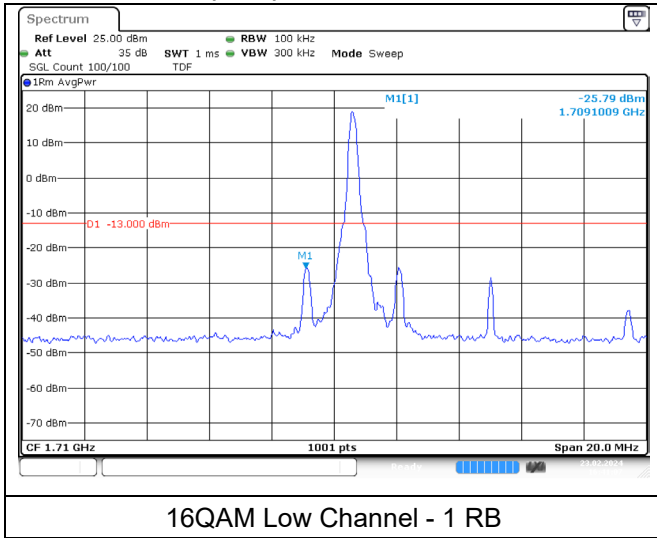

LTE band 66/4 (3 MHz)

LTE band 4 (3 MHz)

LTE band 66 (3 MHz)

LTE band 66/4 (5 MHz)

QPSK Low Channel - 1 RB

QPSK Low Channel - Full RB

LTE band 4 (5 MHz)

QPSK High Channel - 1 RB

QPSK High Channel - Full RB

LTE band 66 (5 MHz)

QPSK High Channel - 1 RB

QPSK High Channel - Full RB

LTE band 66/4 (5 MHz)

LTE band 4 (5 MHz)

LTE band 66 (5 MHz)

LTE band 66/4 (10 MHz)

LTE band 4 (10 MHz)

LTE band 66 (10 MHz)

LTE band 66/4 (10 MHz)

LTE band 4 (10 MHz)

LTE band 66 (10 MHz)

LTE band 66/4 (15 MHz)

LTE band 4 (15 MHz)

LTE band 66 (15 MHz)

LTE band 66/4 (15 MHz)

LTE band 4 (15 MHz)

LTE band 66 (15 MHz)

LTE band 66/4 (20 MHz)

LTE band 4 (20 MHz)

LTE band 66 (20 MHz)

LTE band 66/4 (20 MHz)

LTE band 4 (20 MHz)