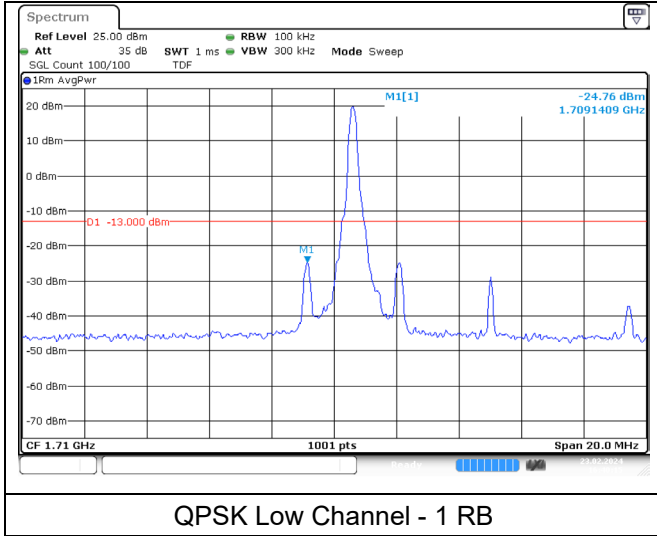

LTE band 66/4 (3 MHz)

LTE band 4 (3 MHz)

LTE band 66 (3 MHz)

LTE band 66/4 (5 MHz)

QPSK Low Channel - 1 RB

QPSK Low Channel - Full RB

LTE band 4 (5 MHz)

QPSK High Channel - 1 RB

QPSK High Channel - Full RB

LTE band 66 (5 MHz)

QPSK High Channel - 1 RB

QPSK High Channel - Full RB

LTE band 66/4 (5 MHz)

LTE band 4 (5 MHz)

LTE band 66 (5 MHz)

LTE band 66/4 (10 MHz)

LTE band 4 (10 MHz)

LTE band 66 (10 MHz)

LTE band 66/4 (10 MHz)

LTE band 4 (10 MHz)

LTE band 66 (10 MHz)

LTE band 66/4 (15 MHz)

LTE band 4 (15 MHz)

LTE band 66 (15 MHz)