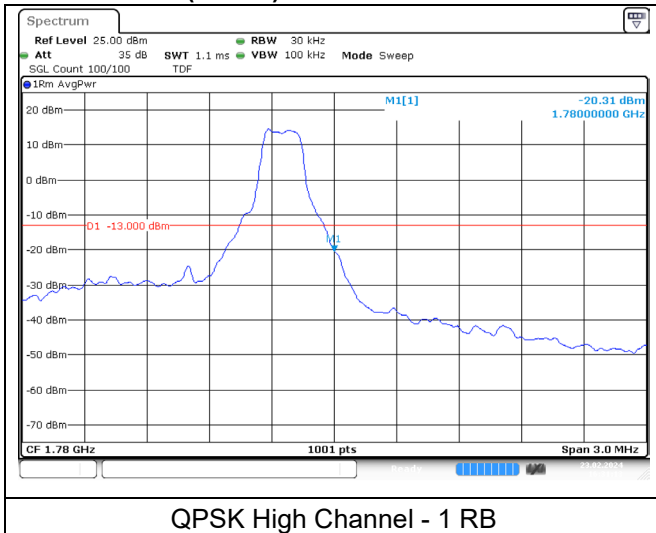

QPSK Low Channel - 1 RB

QPSK High Channel - 1 RB

QPSK Low Channel - Full RB

QPSK High Channel - Full RB

LTE band 41 (20 MHz)

16QAM Low Channel - 1 RB

16QAM High Channel - 1 RB

16QAM Low Channel - Full RB

16QAM High Channel - Full RB

LTE band 66/4 (1.4 MHz)

QPSK Low Channel - 1 RB

QPSK Low Channel - Full RB

LTE band 4 (1.4 MHz)

QPSK High Channel - 1 RB

QPSK High Channel - Full RB

LTE band 66 (1.4 MHz)

QPSK High Channel - 1 RB

QPSK High Channel - Full RB

LTE band 66/4 (1.4 MHz)

LTE band 4 (1.4 MHz)

LTE band 66 (1.4 MHz)

LTE band 66/4 (3 MHz)

QPSK Low Channel - 1 RB

QPSK Low Channel - Full RB