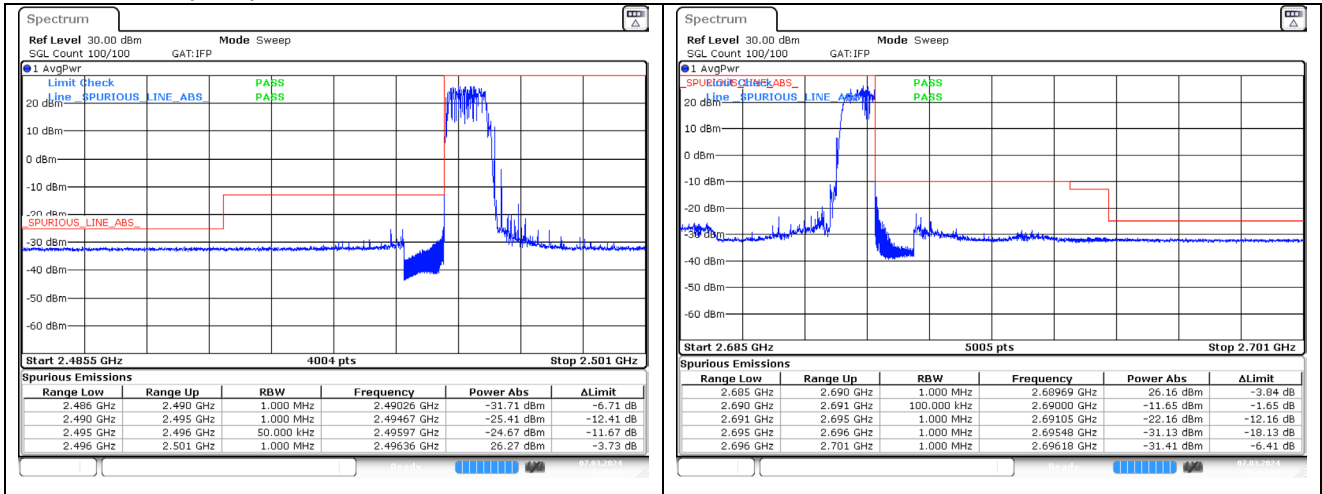

LTE band 26_Part 90 (15 MHz)

LTE band 41 (5 MHz)

QPSK Low Channel - 1 RB

QPSK High Channel - 1 RB

QPSK Low Channel - Full RB

QPSK High Channel - Full RB

LTE band 41 (5 MHz)

16QAM Low Channel - 1 RB

16QAM High Channel - 1 RB

16QAM Low Channel - Full RB

16QAM High Channel - Full RB

LTE band 41 (10 MHz)

QPSK Low Channel - 1 RB

QPSK High Channel - 1 RB

QPSK Low Channel - Full RB

QPSK High Channel - Full RB

LTE band 41 (10 MHz)

16QAM Low Channel - 1 RB

16QAM High Channel - 1 RB

16QAM Low Channel - Full RB

16QAM High Channel - Full RB

LTE band 41 (15 MHz)

QPSK Low Channel - 1 RB

QPSK High Channel - 1 RB