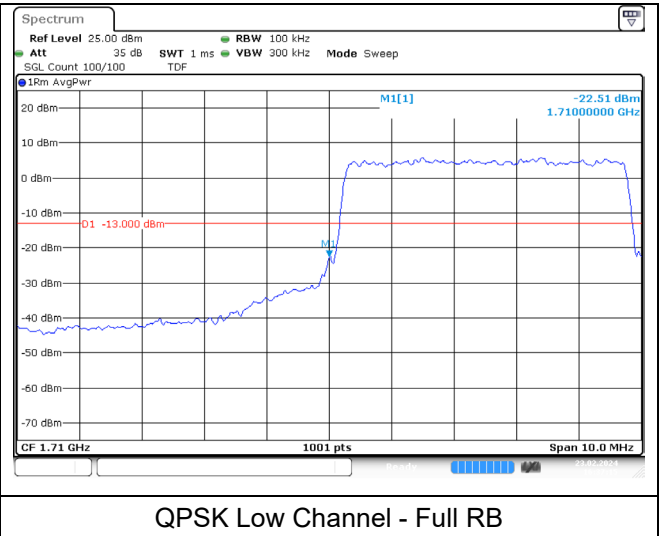

16QAM High Channel - Full RB

LTE band 66/4 (1.4 MHz)

QPSK Low Channel - 1 RB

QPSK Low Channel - Full RB

LTE band 4 (1.4 MHz)

QPSK High Channel - 1 RB

QPSK High Channel - Full RB

LTE band 66 (1.4 MHz)

QPSK High Channel - 1 RB

QPSK High Channel - Full RB

LTE band 66/4 (1.4 MHz)

LTE band 4 (1.4 MHz)

LTE band 66 (1.4 MHz)

LTE band 66/4 (3 MHz)

QPSK Low Channel - 1 RB

QPSK Low Channel - Full RB

LTE band 4 (3 MHz)

QPSK High Channel - 1 RB

QPSK High Channel - Full RB

LTE band 66 (3 MHz)

QPSK High Channel - 1 RB

QPSK High Channel - Full RB