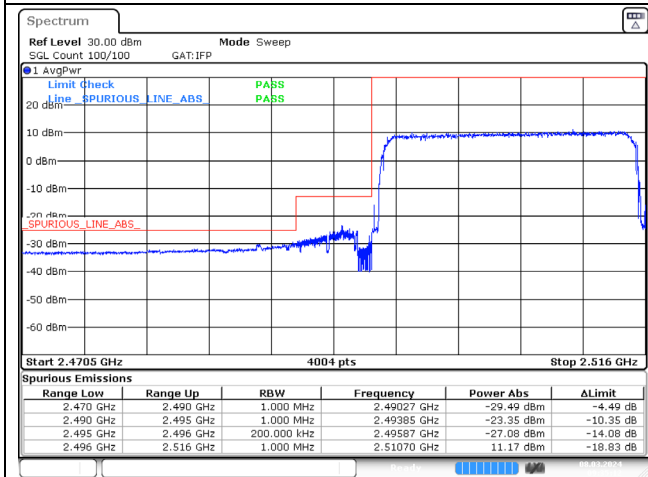

QPSK Low Channel - Full RB

QPSK High Channel - Full RB

LTE band 41 (15 MHz)

16QAM Low Channel - 1 RB

16QAM High Channel - 1 RB

16QAM Low Channel - Full RB

16QAM High Channel - Full RB

LTE band 41 (20 MHz)

QPSK Low Channel - 1 RB

QPSK High Channel - 1 RB

QPSK Low Channel - Full RB

QPSK High Channel - Full RB

LTE band 41 (20 MHz)

16QAM Low Channel - 1 RB

16QAM High Channel - 1 RB

16QAM Low Channel - Full RB

16QAM High Channel - Full RB

LTE band 66/4 (1.4 MHz)

QPSK Low Channel - 1 RB

QPSK Low Channel - Full RB

LTE band 4 (1.4 MHz)

QPSK High Channel - 1 RB

QPSK High Channel - Full RB

LTE band 66 (1.4 MHz)

QPSK High Channel - 1 RB

QPSK High Channel - Full RB

LTE band 66/4 (1.4 MHz)

LTE band 4 (1.4 MHz)

LTE band 66 (1.4 MHz)

LTE band 66/4 (3 MHz)

QPSK Low Channel - 1 RB

QPSK Low Channel - Full RB