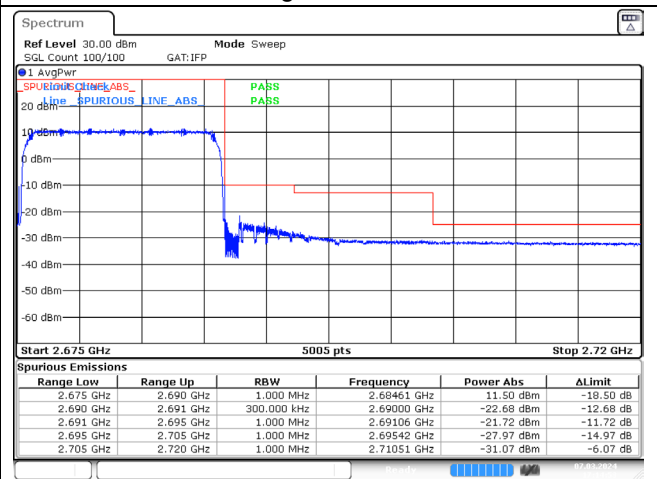

LTE band 41 (10 MHz)

16QAM Low Channel - 1 RB

16QAM High Channel - 1 RB

16QAM Low Channel - Full RB

16QAM High Channel - Full RB

LTE band 41 (15 MHz)

QPSK Low Channel - 1 RB

QPSK High Channel - 1 RB

QPSK Low Channel - Full RB

QPSK High Channel - Full RB

LTE band 41 (15 MHz)

16QAM Low Channel - 1 RB

16QAM High Channel - 1 RB

16QAM Low Channel - Full RB

16QAM High Channel - Full RB

LTE band 41 (20 MHz)

QPSK Low Channel - 1 RB

QPSK High Channel - 1 RB

QPSK Low Channel - Full RB

QPSK High Channel - Full RB

LTE band 41 (20 MHz)

16QAM Low Channel - 1 RB

16QAM High Channel - 1 RB

16QAM Low Channel - Full RB

16QAM High Channel - Full RB

LTE band 66/4 (1.4 MHz)

QPSK Low Channel - 1 RB

QPSK Low Channel - Full RB

LTE band 4 (1.4 MHz)

QPSK High Channel - 1 RB

QPSK High Channel - Full RB

LTE band 66 (1.4 MHz)