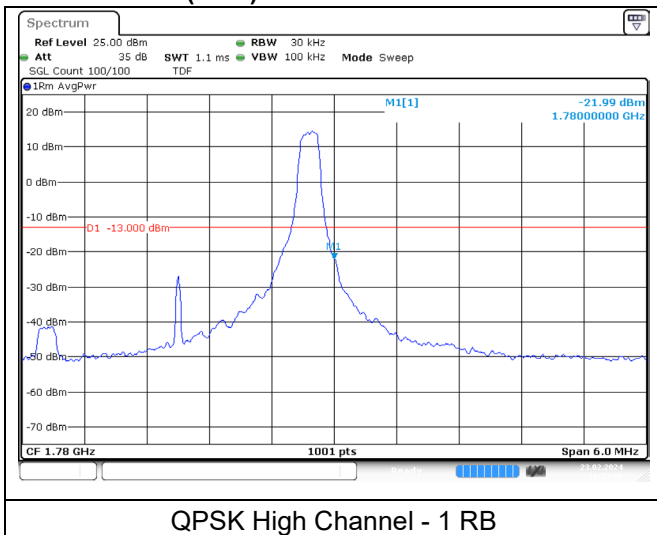

QPSK High Channel - 1 RB

QPSK High Channel - Full RB

LTE band 66/4 (1.4 MHz)

LTE band 4 (1.4 MHz)

LTE band 66 (1.4 MHz)

LTE band 66/4 (3 MHz)

QPSK Low Channel - 1 RB

QPSK Low Channel - Full RB

LTE band 4 (3 MHz)

QPSK High Channel - 1 RB

QPSK High Channel - Full RB

LTE band 66 (3 MHz)

QPSK High Channel - 1 RB

QPSK High Channel - Full RB