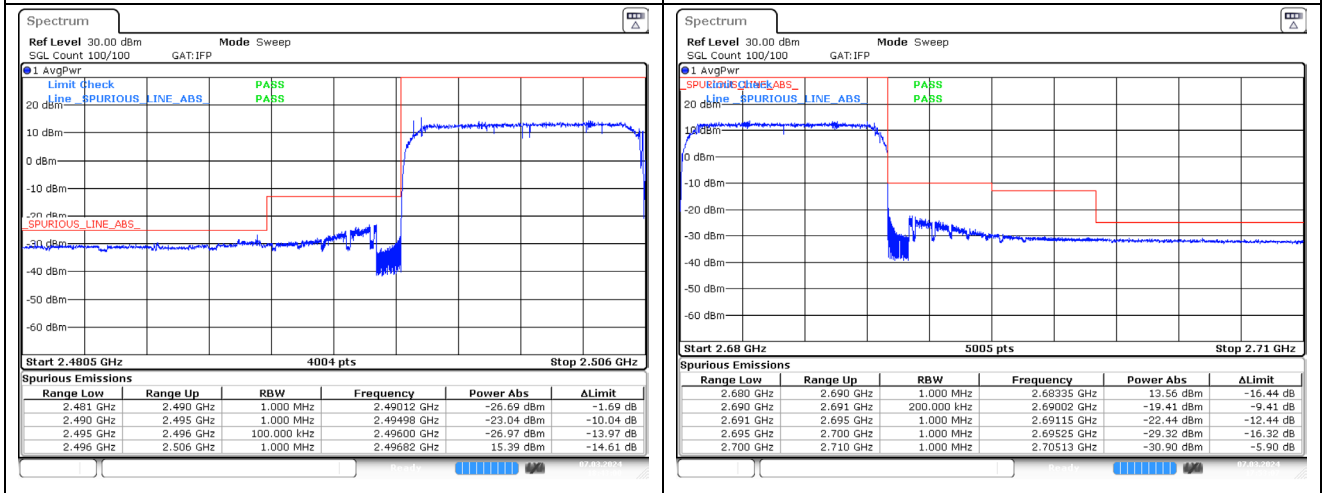

LTE band 26_Part 90 (15 MHz)

LTE band 41 (5 MHz)

QPSK Low Channel - 1 RB

QPSK High Channel - 1 RB

QPSK Low Channel - Full RB

QPSK High Channel - Full RB

LTE band 41 (5 MHz)

16QAM Low Channel - 1 RB

16QAM High Channel - 1 RB

16QAM Low Channel - Full RB

16QAM High Channel - Full RB

LTE band 41 (10 MHz)

QPSK Low Channel - 1 RB

QPSK High Channel - 1 RB

QPSK Low Channel - Full RB

QPSK High Channel - Full RB

LTE band 41 (10 MHz)

16QAM Low Channel - 1 RB

16QAM High Channel - 1 RB

16QAM Low Channel - Full RB

16QAM High Channel - Full RB

LTE band 41 (15 MHz)

QPSK Low Channel - 1 RB

QPSK High Channel - 1 RB

QPSK Low Channel - Full RB

QPSK High Channel - Full RB

LTE band 41 (15 MHz)

16QAM Low Channel - 1 RB

16QAM High Channel - 1 RB

16QAM Low Channel - Full RB

16QAM High Channel - Full RB

LTE band 41 (20 MHz)