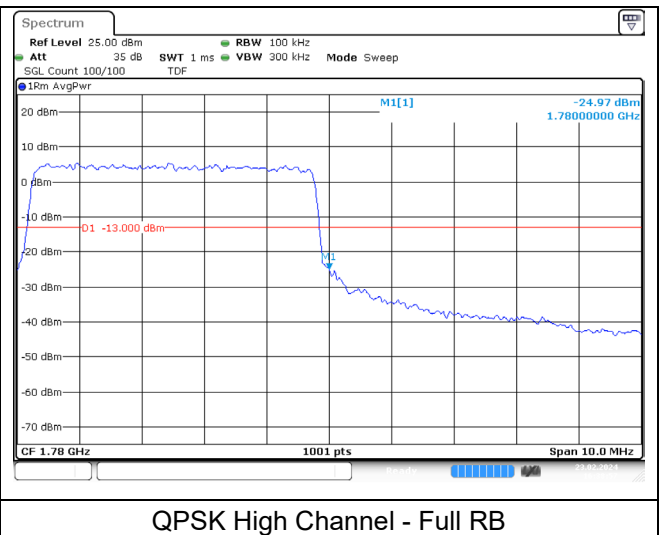

QPSK High Channel - 1 RB

QPSK High Channel - Full RB

LTE band 66/4 (1.4 MHz)

LTE band 4 (1.4 MHz)

LTE band 66 (1.4 MHz)

LTE band 66/4 (3 MHz)

QPSK Low Channel - 1 RB

QPSK Low Channel - Full RB

LTE band 4 (3 MHz)

QPSK High Channel - 1 RB

QPSK High Channel - Full RB

LTE band 66 (3 MHz)

QPSK High Channel - 1 RB

QPSK High Channel - Full RB