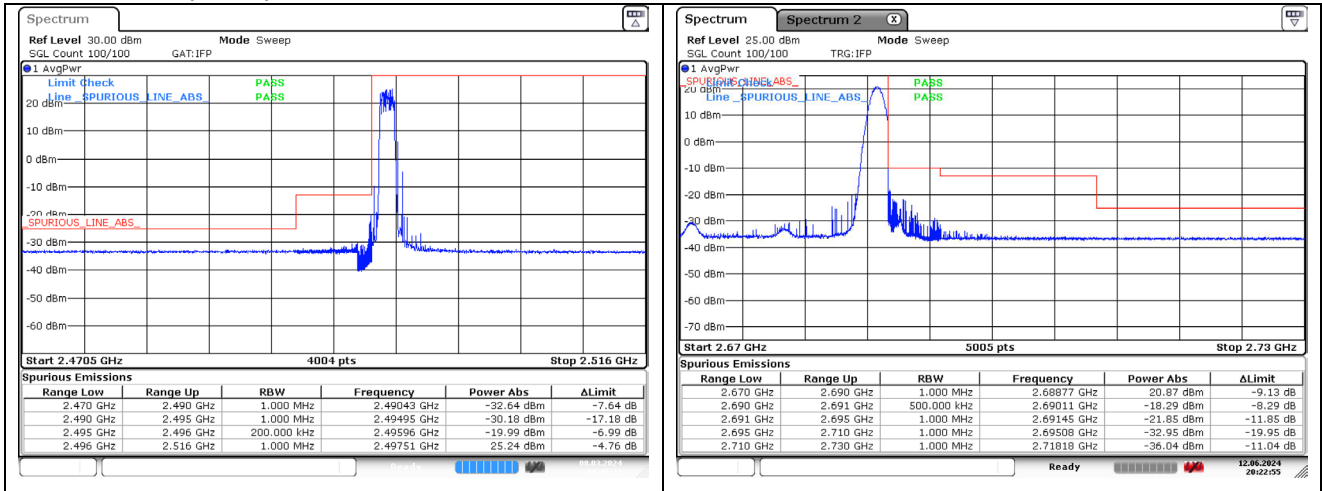

QPSK Low Channel - Full RB

QPSK High Channel - Full RB

LTE band 41 (15 MHz)

16QAM Low Channel - 1 RB

16QAM High Channel - 1 RB

16QAM Low Channel - Full RB

16QAM High Channel - Full RB

LTE band 41 (20 MHz)

QPSK Low Channel - 1 RB

QPSK High Channel - 1 RB

QPSK Low Channel - Full RB

QPSK High Channel - Full RB

LTE band 41 (20 MHz)

16QAM Low Channel - 1 RB

16QAM High Channel - 1 RB

16QAM Low Channel - Full RB

16QAM High Channel - Full RB

LTE band 66/4 (1.4 MHz)

QPSK Low Channel - 1 RB

QPSK Low Channel - Full RB

LTE band 4 (1.4 MHz)

QPSK High Channel - 1 RB

QPSK High Channel - Full RB

LTE band 66 (1.4 MHz)