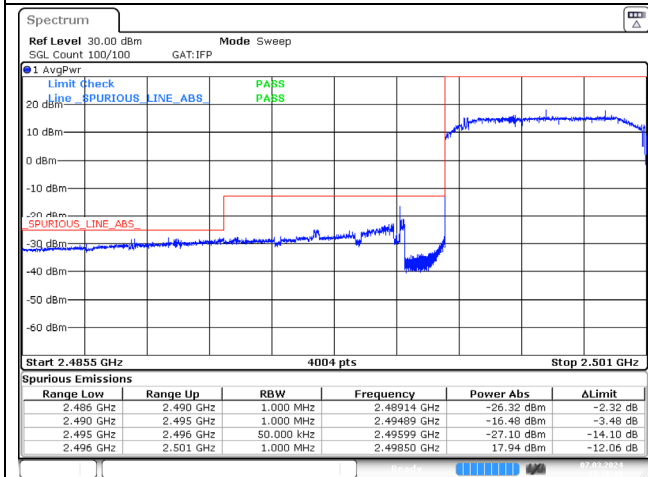

LTE band 26_Part 90 (15 MHz)

LTE band 41 (5 MHz)

QPSK Low Channel - 1 RB

QPSK High Channel - 1 RB

QPSK Low Channel - Full RB

QPSK High Channel - Full RB

LTE band 41 (5 MHz)

16QAM Low Channel - 1 RB

16QAM High Channel - 1 RB

16QAM Low Channel - Full RB

16QAM High Channel - Full RB

LTE band 41 (10 MHz)

QPSK Low Channel - 1 RB

QPSK High Channel - 1 RB

QPSK Low Channel - Full RB

QPSK High Channel - Full RB

LTE band 41 (10 MHz)

16QAM Low Channel - 1 RB

16QAM High Channel - 1 RB

16QAM Low Channel - Full RB

16QAM High Channel - Full RB

LTE band 41 (15 MHz)

QPSK Low Channel - 1 RB

QPSK High Channel - 1 RB