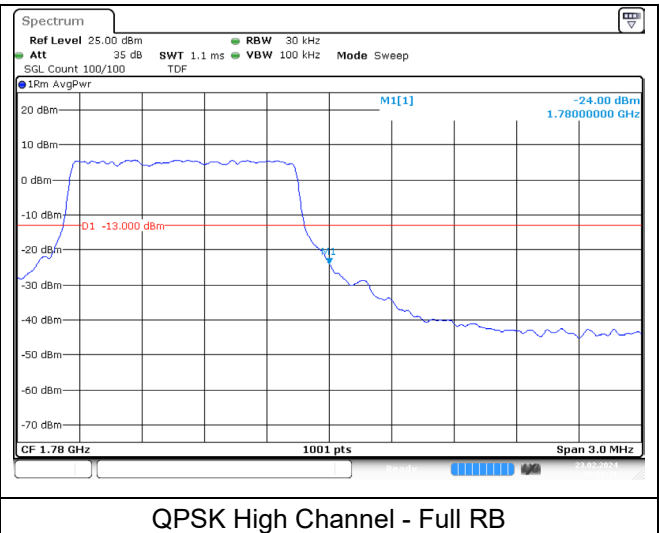

QPSK Low Channel - 1 RB

QPSK High Channel - 1 RB

QPSK Low Channel - Full RB

QPSK High Channel - Full RB

LTE band 41 (20 MHz)

16QAM Low Channel - 1 RB

16QAM High Channel - 1 RB

16QAM Low Channel - Full RB

16QAM High Channel - Full RB

LTE band 66/4 (1.4 MHz)

QPSK Low Channel - 1 RB

QPSK Low Channel - Full RB

LTE band 4 (1.4 MHz)

QPSK High Channel - 1 RB

QPSK High Channel - Full RB

LTE band 66 (1.4 MHz)

QPSK High Channel - 1 RB

QPSK High Channel - Full RB

LTE band 66/4 (1.4 MHz)

LTE band 4 (1.4 MHz)

LTE band 66 (1.4 MHz)

LTE band 66/4 (3 MHz)

QPSK Low Channel - 1 RB

QPSK Low Channel - Full RB