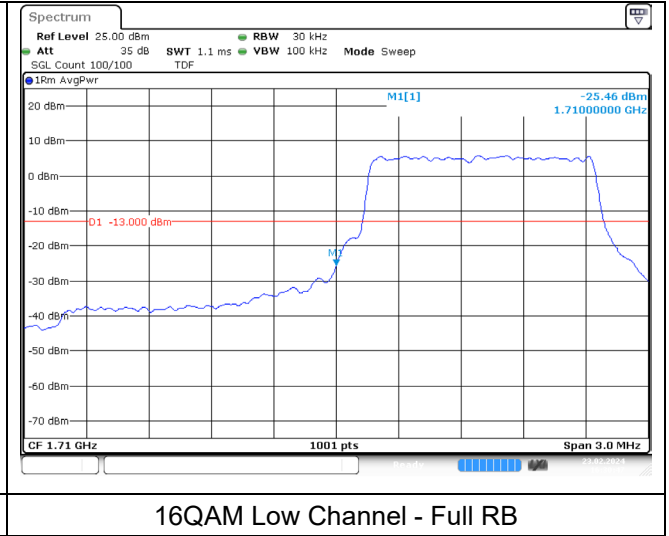

QPSK Low Channel - 1 RB

QPSK High Channel - 1 RB

QPSK Low Channel - Full RB

QPSK High Channel - Full RB

LTE band 41 (20 MHz)

16QAM Low Channel - 1 RB

16QAM High Channel - 1 RB

16QAM Low Channel - Full RB

16QAM High Channel - Full RB

LTE band 66/4 (1.4 MHz)

QPSK Low Channel - 1 RB

QPSK Low Channel - Full RB

LTE band 4 (1.4 MHz)

QPSK High Channel - 1 RB

QPSK High Channel - Full RB

LTE band 66 (1.4 MHz)

QPSK High Channel - 1 RB

QPSK High Channel - Full RB

LTE band 66/4 (1.4 MHz)

LTE band 4 (1.4 MHz)

LTE band 66 (1.4 MHz)

LTE band 66/4 (3 MHz)

QPSK Low Channel - 1 RB

QPSK Low Channel - Full RB