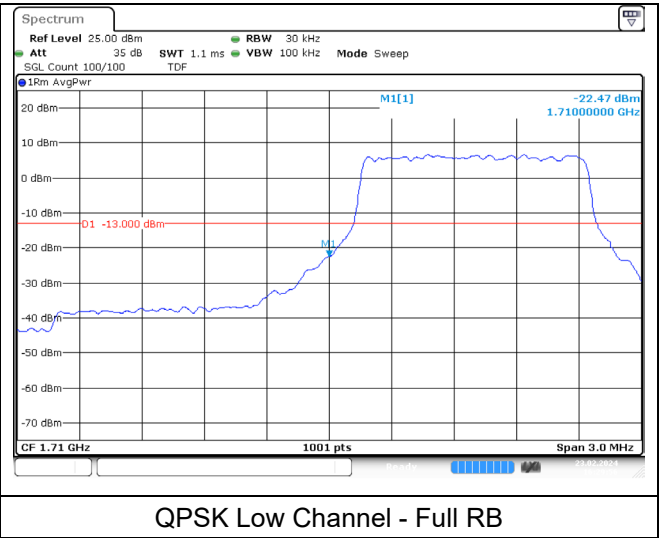

QPSK Low Channel - Full RB

QPSK High Channel - Full RB

LTE band 41 (15 MHz)

16QAM Low Channel - 1 RB

16QAM High Channel - 1 RB

16QAM Low Channel - Full RB

16QAM High Channel - Full RB

LTE band 41 (20 MHz)

QPSK Low Channel - 1 RB

QPSK High Channel - 1 RB

QPSK Low Channel - Full RB

QPSK High Channel - Full RB

LTE band 41 (20 MHz)

16QAM Low Channel - 1 RB

16QAM High Channel - 1 RB

16QAM Low Channel - Full RB

16QAM High Channel - Full RB

LTE band 66/4 (1.4 MHz)

QPSK Low Channel - 1 RB

QPSK Low Channel - Full RB

LTE band 4 (1.4 MHz)

QPSK High Channel - 1 RB

QPSK High Channel - Full RB

LTE band 66 (1.4 MHz)