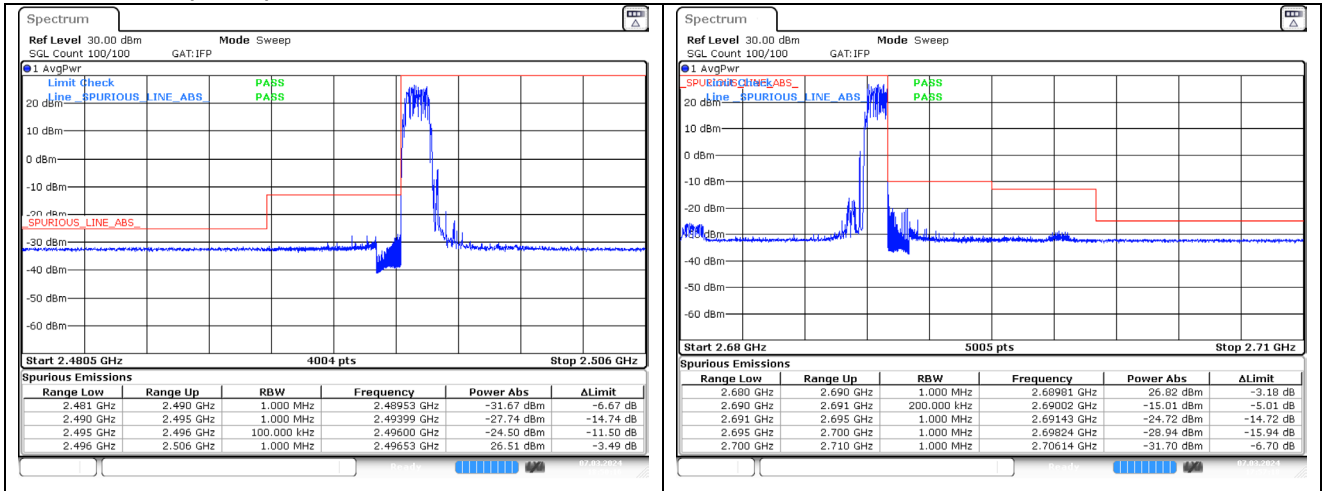

LTE band 26_Part 90 (15 MHz)

LTE band 41 (5 MHz)

QPSK Low Channel - 1 RB

QPSK High Channel - 1 RB

QPSK Low Channel - Full RB

QPSK High Channel - Full RB

LTE band 41 (5 MHz)

16QAM Low Channel - 1 RB

16QAM High Channel - 1 RB

16QAM Low Channel - Full RB

16QAM High Channel - Full RB

LTE band 41 (10 MHz)

QPSK Low Channel - 1 RB

QPSK High Channel - 1 RB

QPSK Low Channel - Full RB

QPSK High Channel - Full RB

LTE band 41 (10 MHz)

16QAM Low Channel - 1 RB

16QAM High Channel - 1 RB

16QAM Low Channel - Full RB

16QAM High Channel - Full RB

LTE band 41 (15 MHz)

QPSK Low Channel - 1 RB

QPSK High Channel - 1 RB