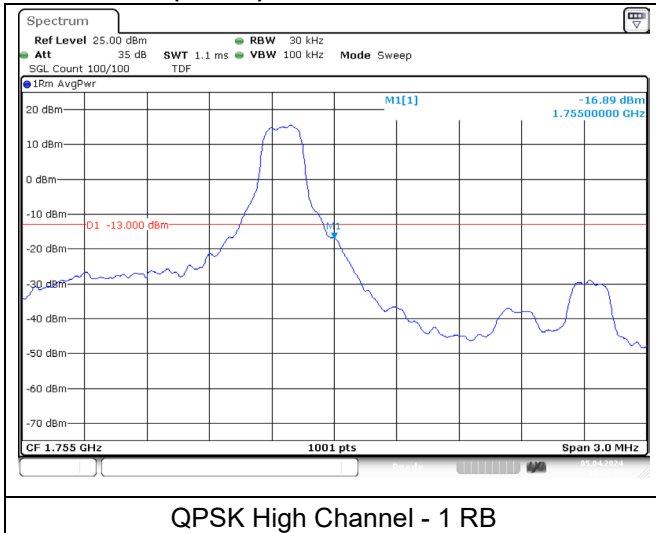

QPSK Low Channel - 1 RB

QPSK High Channel - 1 RB

QPSK Low Channel - Full RB

QPSK High Channel - Full RB

LTE band 41 (20 MHz)

16QAM Low Channel - 1 RB

16QAM High Channel - 1 RB

16QAM Low Channel - Full RB

16QAM High Channel - Full RB

LTE band 66/4 (1.4 MHz)

QPSK Low Channel - 1 RB

QPSK Low Channel - Full RB

LTE band 4 (1.4 MHz)

QPSK High Channel - 1 RB

QPSK High Channel - Full RB

LTE band 66 (1.4 MHz)

QPSK High Channel - 1 RB

QPSK High Channel - Full RB

LTE band 66/4 (1.4 MHz)

LTE band 4 (1.4 MHz)

LTE band 66 (1.4 MHz)

LTE band 66/4 (3 MHz)

QPSK Low Channel - 1 RB

QPSK Low Channel - Full RB