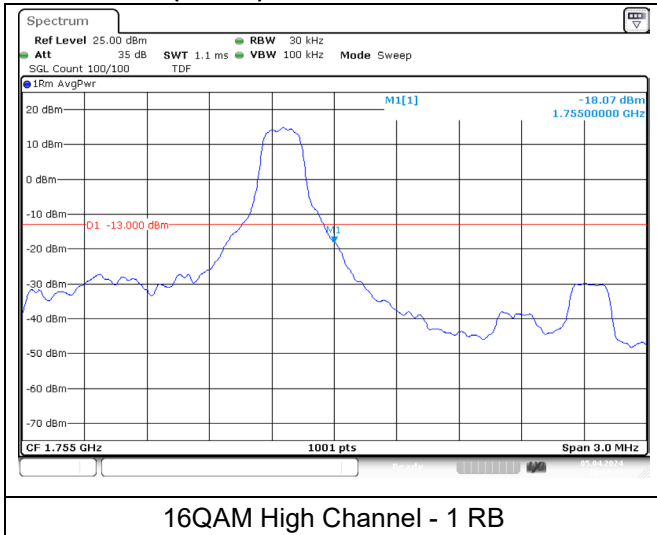

16QAM High Channel - Full RB

LTE band 66/4 (1.4 MHz)

QPSK Low Channel - 1 RB

QPSK Low Channel - Full RB

LTE band 4 (1.4 MHz)

QPSK High Channel - 1 RB

QPSK High Channel - Full RB

LTE band 66 (1.4 MHz)

QPSK High Channel - 1 RB

QPSK High Channel - Full RB

LTE band 66/4 (1.4 MHz)

LTE band 4 (1.4 MHz)

LTE band 66 (1.4 MHz)

LTE band 66/4 (3 MHz)

QPSK Low Channel - 1 RB

QPSK Low Channel - Full RB

LTE band 4 (3 MHz)

QPSK High Channel - 1 RB

QPSK High Channel - Full RB

LTE band 66 (3 MHz)

QPSK High Channel - 1 RB

QPSK High Channel - Full RB