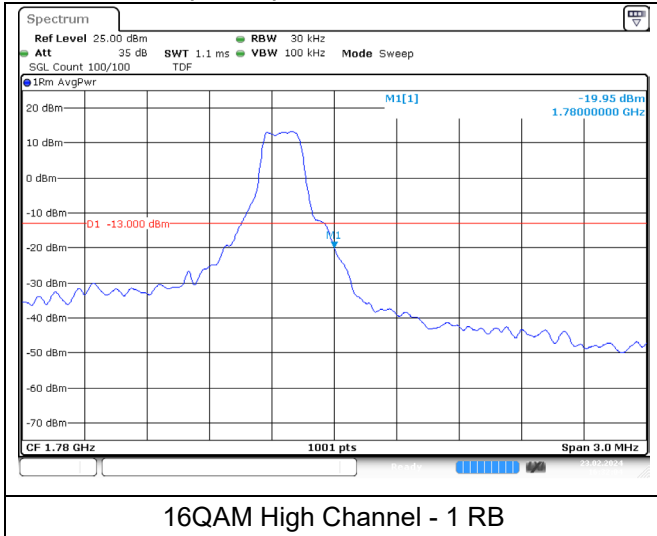

16QAM High Channel - Full RB

LTE band 66/4 (1.4 MHz)

QPSK Low Channel - 1 RB

QPSK Low Channel - Full RB

LTE band 4 (1.4 MHz)

QPSK High Channel - 1 RB

QPSK High Channel - Full RB

LTE band 66 (1.4 MHz)

QPSK High Channel - 1 RB

QPSK High Channel - Full RB

LTE band 66/4 (1.4 MHz)

LTE band 4 (1.4 MHz)

LTE band 66 (1.4 MHz)

LTE band 66/4 (3 MHz)

QPSK Low Channel - 1 RB

QPSK Low Channel - Full RB

LTE band 4 (3 MHz)

QPSK High Channel - 1 RB

QPSK High Channel - Full RB

LTE band 66 (3 MHz)

QPSK High Channel - 1 RB

QPSK High Channel - Full RB