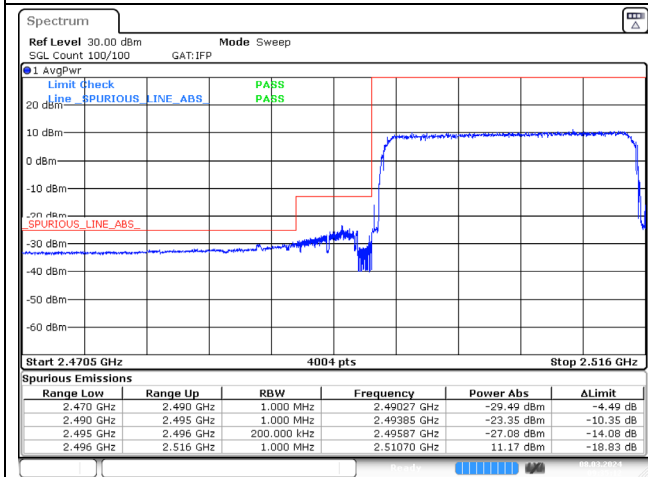

LTE band 41 (10 MHz)

16QAM Low Channel - 1 RB

16QAM High Channel - 1 RB

16QAM Low Channel - Full RB

16QAM High Channel - Full RB

LTE band 41 (15 MHz)

QPSK Low Channel - 1 RB

QPSK High Channel - 1 RB

QPSK Low Channel - Full RB

QPSK High Channel - Full RB

LTE band 41 (15 MHz)

16QAM Low Channel - 1 RB

16QAM High Channel - 1 RB

16QAM Low Channel - Full RB

16QAM High Channel - Full RB

LTE band 41 (20 MHz)

QPSK Low Channel - 1 RB

QPSK High Channel - 1 RB

QPSK Low Channel - Full RB

QPSK High Channel - Full RB

LTE band 41 (20 MHz)

16QAM Low Channel - 1 RB

16QAM High Channel - 1 RB

16QAM Low Channel - Full RB

16QAM High Channel - Full RB

LTE band 66/4 (1.4 MHz)

QPSK Low Channel - 1 RB

QPSK Low Channel - Full RB

LTE band 4 (1.4 MHz)

QPSK High Channel - 1 RB

QPSK High Channel - Full RB

LTE band 66 (1.4 MHz)