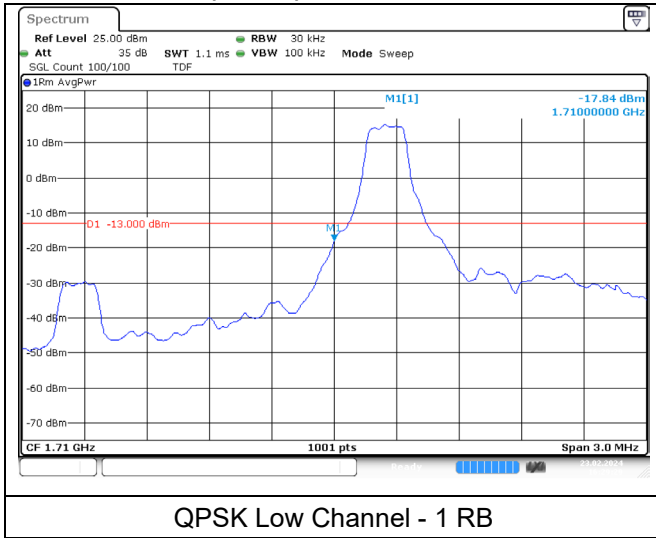

QPSK Low Channel - Full RB

QPSK High Channel - Full RB

LTE band 41 (15 MHz)

16QAM Low Channel - 1 RB

16QAM High Channel - 1 RB

16QAM Low Channel - Full RB

16QAM High Channel - Full RB

LTE band 41 (20 MHz)

QPSK Low Channel - 1 RB

QPSK High Channel - 1 RB

QPSK Low Channel - Full RB

QPSK High Channel - Full RB

LTE band 41 (20 MHz)

16QAM Low Channel - 1 RB

16QAM High Channel - 1 RB

16QAM Low Channel - Full RB

16QAM High Channel - Full RB

LTE band 66/4 (1.4 MHz)

QPSK Low Channel - 1 RB

QPSK Low Channel - Full RB

LTE band 4 (1.4 MHz)

QPSK High Channel - 1 RB

QPSK High Channel - Full RB

LTE band 66 (1.4 MHz)