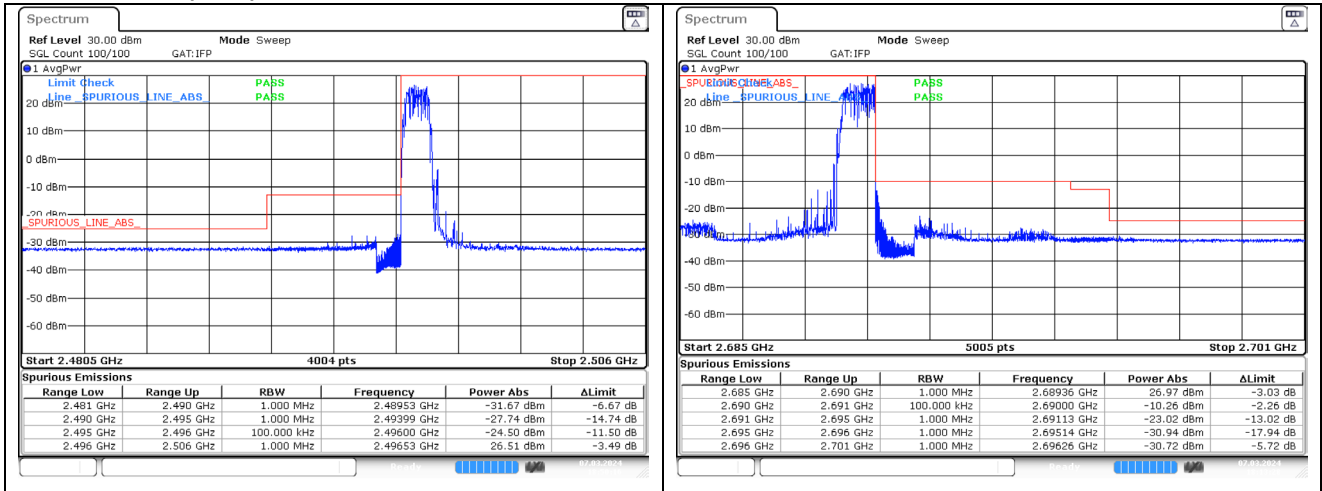

LTE band 26_Part 90 (15 MHz)

LTE band 41 (5 MHz)

QPSK Low Channel - 1 RB

QPSK High Channel - 1 RB

QPSK Low Channel - Full RB

QPSK High Channel - Full RB

LTE band 41 (5 MHz)

16QAM Low Channel - 1 RB

16QAM High Channel - 1 RB

16QAM Low Channel - Full RB

16QAM High Channel - Full RB

LTE band 41 (10 MHz)

QPSK Low Channel - 1 RB

QPSK High Channel - 1 RB

QPSK Low Channel - Full RB

QPSK High Channel - Full RB

LTE band 41 (10 MHz)

16QAM Low Channel - 1 RB

16QAM High Channel - 1 RB

16QAM Low Channel - Full RB

16QAM High Channel - Full RB

LTE band 41 (15 MHz)

QPSK Low Channel - 1 RB

QPSK High Channel - 1 RB