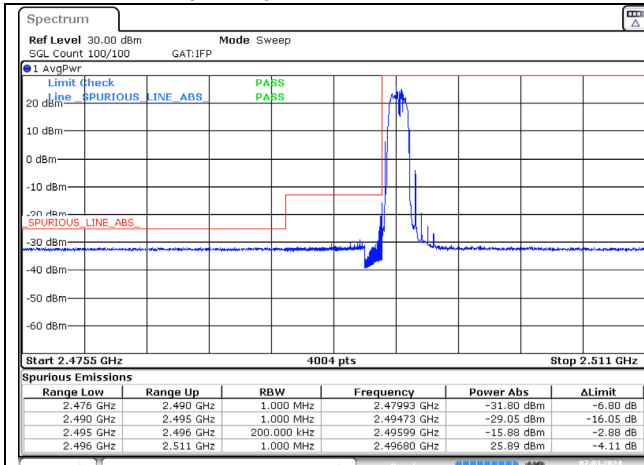

16QAM High Channel - 1 RB

16QAM Low Channel - Full RB

16QAM High Channel - Full RB

LTE band 41 (10 MHz)

QPSK Low Channel - 1 RB

QPSK High Channel - 1 RB

QPSK Low Channel - Full RB

QPSK High Channel - Full RB

LTE band 41 (10 MHz)

16QAM Low Channel - 1 RB

16QAM High Channel - 1 RB

16QAM Low Channel - Full RB

16QAM High Channel - Full RB

LTE band 41 (15 MHz)

QPSK Low Channel - 1 RB

QPSK High Channel - 1 RB

QPSK Low Channel - Full RB

QPSK High Channel - Full RB

LTE band 41 (15 MHz)

16QAM Low Channel - 1 RB

16QAM High Channel - 1 RB

16QAM Low Channel - Full RB

16QAM High Channel - Full RB

LTE band 41 (20 MHz)

QPSK Low Channel - 1 RB

QPSK High Channel - 1 RB

QPSK Low Channel - Full RB

QPSK High Channel - Full RB

LTE band 41 (20 MHz)

16QAM Low Channel - 1 RB

16QAM High Channel - 1 RB

16QAM Low Channel - Full RB