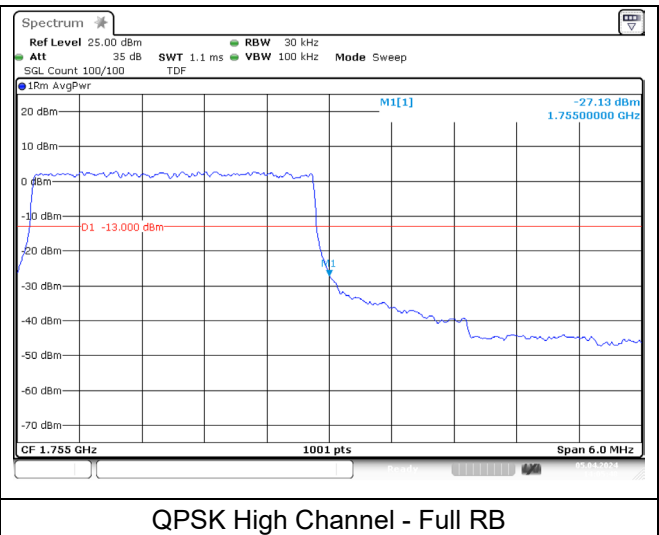

16QAM High Channel - Full RB

LTE band 66/4 (1.4 MHz)

QPSK Low Channel - 1 RB

QPSK Low Channel - Full RB

LTE band 4 (1.4 MHz)

QPSK High Channel - 1 RB

QPSK High Channel - Full RB

LTE band 66 (1.4 MHz)

QPSK High Channel - 1 RB

QPSK High Channel - Full RB

LTE band 66/4 (1.4 MHz)

LTE band 4 (1.4 MHz)

LTE band 66 (1.4 MHz)

LTE band 66/4 (3 MHz)

QPSK Low Channel - 1 RB

QPSK Low Channel - Full RB

LTE band 4 (3 MHz)

QPSK High Channel - 1 RB

QPSK High Channel - Full RB

LTE band 66 (3 MHz)

QPSK High Channel - 1 RB

QPSK High Channel - Full RB