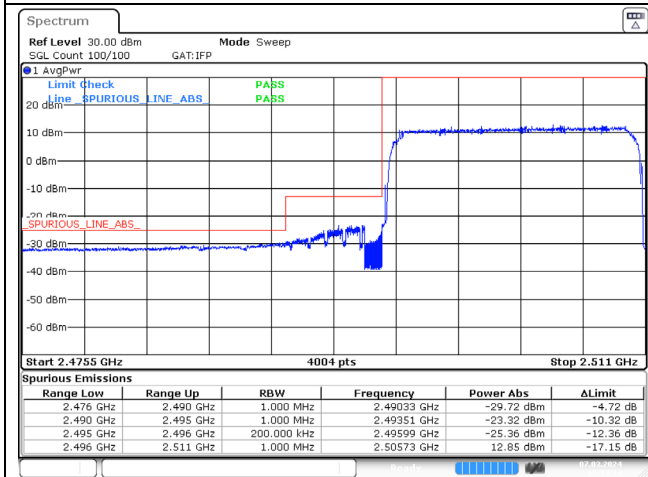

16QAM High Channel - 1 RB

16QAM Low Channel - Full RB

16QAM High Channel - Full RB

LTE band 41 (10 MHz)

QPSK Low Channel - 1 RB

QPSK High Channel - 1 RB

QPSK Low Channel - Full RB

QPSK High Channel - Full RB

LTE band 41 (10 MHz)

16QAM Low Channel - 1 RB

16QAM High Channel - 1 RB

16QAM Low Channel - Full RB

16QAM High Channel - Full RB

LTE band 41 (15 MHz)

QPSK Low Channel - 1 RB

QPSK High Channel - 1 RB

QPSK Low Channel - Full RB

QPSK High Channel - Full RB

LTE band 41 (15 MHz)

16QAM Low Channel - 1 RB

16QAM High Channel - 1 RB

16QAM Low Channel - Full RB

16QAM High Channel - Full RB

LTE band 41 (20 MHz)

QPSK Low Channel - 1 RB

QPSK High Channel - 1 RB

QPSK Low Channel - Full RB

QPSK High Channel - Full RB

LTE band 41 (20 MHz)

16QAM Low Channel - 1 RB

16QAM High Channel - 1 RB

16QAM Low Channel - Full RB