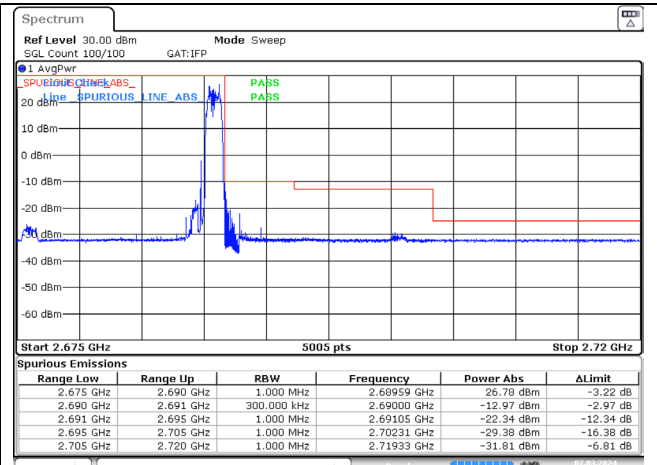

16QAM High Channel - 1 RB

16QAM Low Channel - Full RB

16QAM High Channel - Full RB

LTE band 41 (10 MHz)

QPSK Low Channel - 1 RB

QPSK High Channel - 1 RB

QPSK Low Channel - Full RB

QPSK High Channel - Full RB

LTE band 41 (10 MHz)

16QAM Low Channel - 1 RB

16QAM High Channel - 1 RB

16QAM Low Channel - Full RB

16QAM High Channel - Full RB

LTE band 41 (15 MHz)

QPSK Low Channel - 1 RB

QPSK High Channel - 1 RB

QPSK Low Channel - Full RB

QPSK High Channel - Full RB

LTE band 41 (15 MHz)

16QAM Low Channel - 1 RB

16QAM High Channel - 1 RB

16QAM Low Channel - Full RB

16QAM High Channel - Full RB

LTE band 41 (20 MHz)

QPSK Low Channel - 1 RB

QPSK High Channel - 1 RB

QPSK Low Channel - Full RB

QPSK High Channel - Full RB

LTE band 41 (20 MHz)

16QAM Low Channel - 1 RB

16QAM High Channel - 1 RB

16QAM Low Channel - Full RB