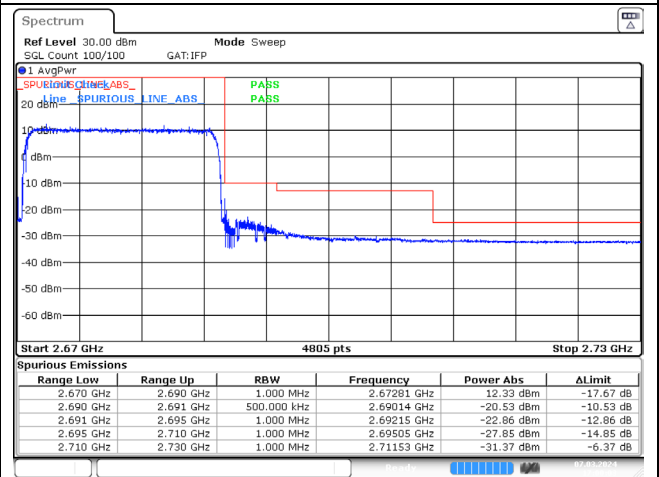

LTE band 41 (10 MHz)

16QAM Low Channel - 1 RB

16QAM High Channel - 1 RB

16QAM Low Channel - Full RB

16QAM High Channel - Full RB

LTE band 41 (15 MHz)

QPSK Low Channel - 1 RB

QPSK High Channel - 1 RB

QPSK Low Channel - Full RB

QPSK High Channel - Full RB

LTE band 41 (15 MHz)

16QAM Low Channel - 1 RB

16QAM High Channel - 1 RB

16QAM Low Channel - Full RB

16QAM High Channel - Full RB

LTE band 41 (20 MHz)

QPSK Low Channel - 1 RB

QPSK High Channel - 1 RB

QPSK Low Channel - Full RB

QPSK High Channel - Full RB

LTE band 41 (20 MHz)

16QAM Low Channel - 1 RB

16QAM High Channel - 1 RB

16QAM Low Channel - Full RB

16QAM High Channel - Full RB

LTE band 66/4 (1.4 MHz)

QPSK Low Channel - 1 RB

QPSK Low Channel - Full RB

LTE band 4 (1.4 MHz)

QPSK High Channel - 1 RB

QPSK High Channel - Full RB

LTE band 66 (1.4 MHz)