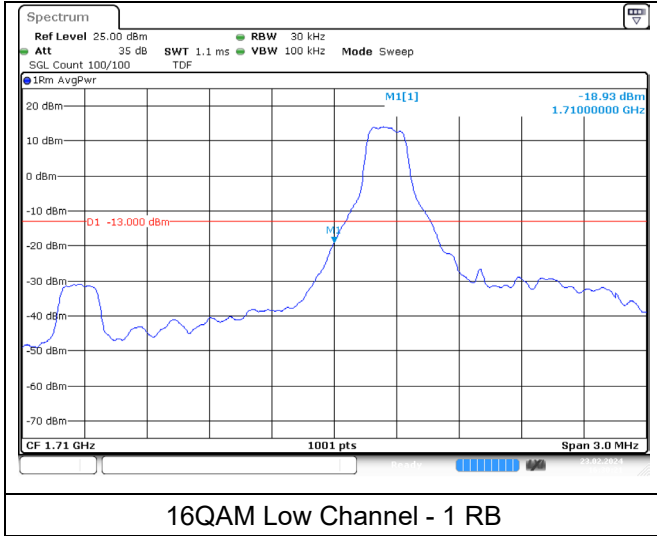

16QAM High Channel - Full RB

LTE band 66/4 (1.4 MHz)

QPSK Low Channel - 1 RB

QPSK Low Channel - Full RB

LTE band 4 (1.4 MHz)

QPSK High Channel - 1 RB

QPSK High Channel - Full RB

LTE band 66 (1.4 MHz)

QPSK High Channel - 1 RB

QPSK High Channel - Full RB

LTE band 66/4 (1.4 MHz)

LTE band 4 (1.4 MHz)

LTE band 66 (1.4 MHz)

LTE band 66/4 (3 MHz)

QPSK Low Channel - 1 RB

QPSK Low Channel - Full RB