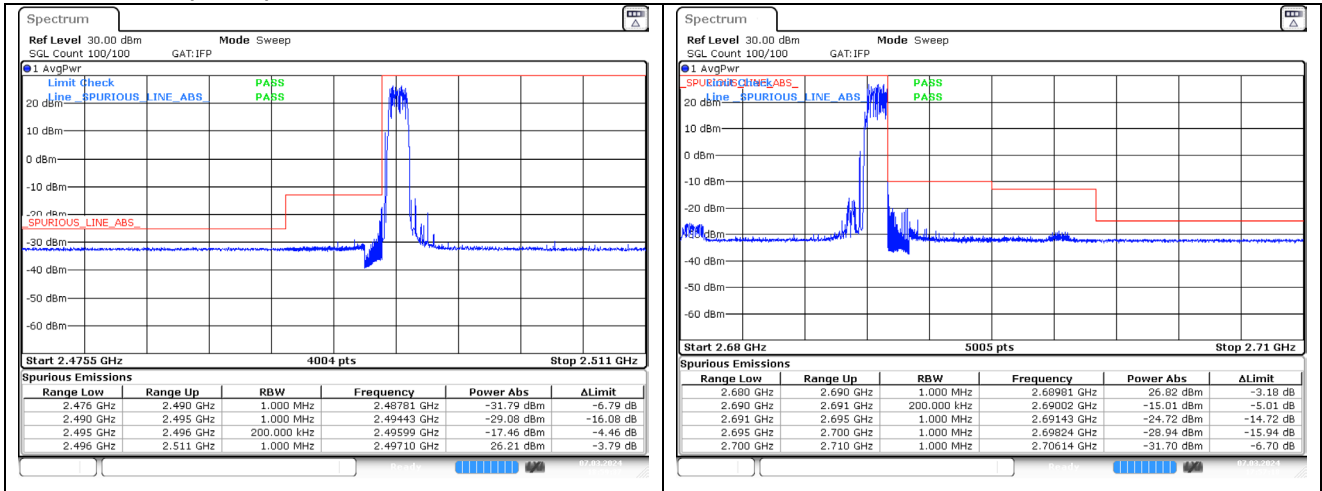

16QAM High Channel - 1 RB

16QAM Low Channel - Full RB

16QAM High Channel - Full RB

LTE band 41 (10 MHz)

QPSK Low Channel - 1 RB

QPSK High Channel - 1 RB

QPSK Low Channel - Full RB

QPSK High Channel - Full RB

LTE band 41 (10 MHz)

16QAM Low Channel - 1 RB

16QAM High Channel - 1 RB

16QAM Low Channel - Full RB

16QAM High Channel - Full RB

LTE band 41 (15 MHz)

QPSK Low Channel - 1 RB

QPSK High Channel - 1 RB

QPSK Low Channel - Full RB

QPSK High Channel - Full RB

LTE band 41 (15 MHz)

16QAM Low Channel - 1 RB

16QAM High Channel - 1 RB

16QAM Low Channel - Full RB

16QAM High Channel - Full RB

LTE band 41 (20 MHz)

QPSK Low Channel - 1 RB

QPSK High Channel - 1 RB

QPSK Low Channel - Full RB

QPSK High Channel - Full RB

LTE band 41 (20 MHz)

16QAM Low Channel - 1 RB

16QAM High Channel - 1 RB

16QAM Low Channel - Full RB