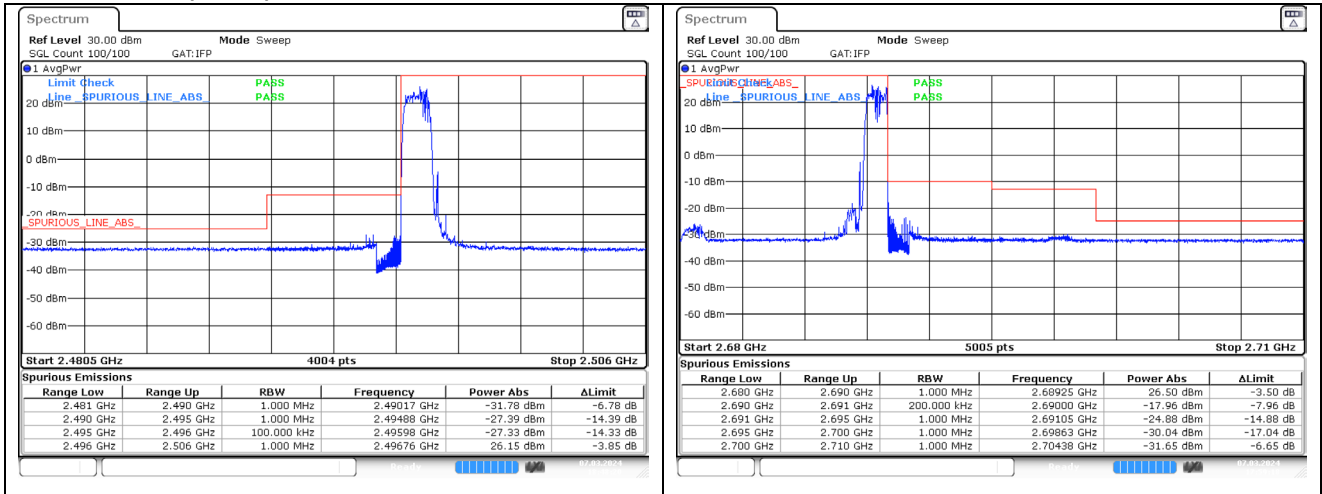

LTE band 26_Part 90 (15 MHz)

LTE band 41 (5 MHz)

QPSK Low Channel - 1 RB

QPSK High Channel - 1 RB

QPSK Low Channel - Full RB

QPSK High Channel - Full RB

LTE band 41 (5 MHz)

16QAM Low Channel - 1 RB

16QAM High Channel - 1 RB

16QAM Low Channel - Full RB

16QAM High Channel - Full RB

LTE band 41 (10 MHz)

QPSK Low Channel - 1 RB

QPSK High Channel - 1 RB

QPSK Low Channel - Full RB

QPSK High Channel - Full RB

LTE band 41 (10 MHz)

16QAM Low Channel - 1 RB

16QAM High Channel - 1 RB

16QAM Low Channel - Full RB

16QAM High Channel - Full RB

LTE band 41 (15 MHz)

QPSK Low Channel - 1 RB

QPSK High Channel - 1 RB

QPSK Low Channel - Full RB

QPSK High Channel - Full RB

LTE band 41 (15 MHz)

16QAM Low Channel - 1 RB

16QAM High Channel - 1 RB

16QAM Low Channel - Full RB

16QAM High Channel - Full RB

LTE band 41 (20 MHz)