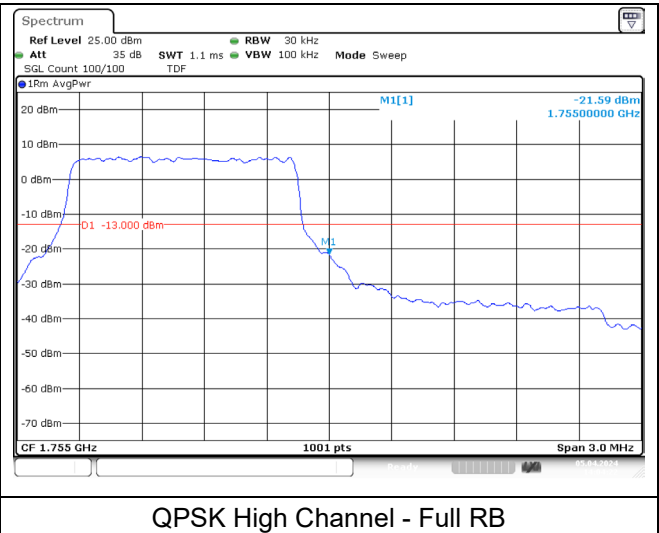

QPSK Low Channel - 1 RB

QPSK High Channel - 1 RB

QPSK Low Channel - Full RB

QPSK High Channel - Full RB

LTE band 41 (20 MHz)

16QAM Low Channel - 1 RB

16QAM High Channel - 1 RB

16QAM Low Channel - Full RB

16QAM High Channel - Full RB

LTE band 66/4 (1.4 MHz)

QPSK Low Channel - 1 RB

QPSK Low Channel - Full RB

LTE band 4 (1.4 MHz)

QPSK High Channel - 1 RB

QPSK High Channel - Full RB

LTE band 66 (1.4 MHz)

QPSK High Channel - 1 RB

QPSK High Channel - Full RB

LTE band 66/4 (1.4 MHz)

LTE band 4 (1.4 MHz)

LTE band 66 (1.4 MHz)

LTE band 66/4 (3 MHz)

QPSK Low Channel - 1 RB

QPSK Low Channel - Full RB