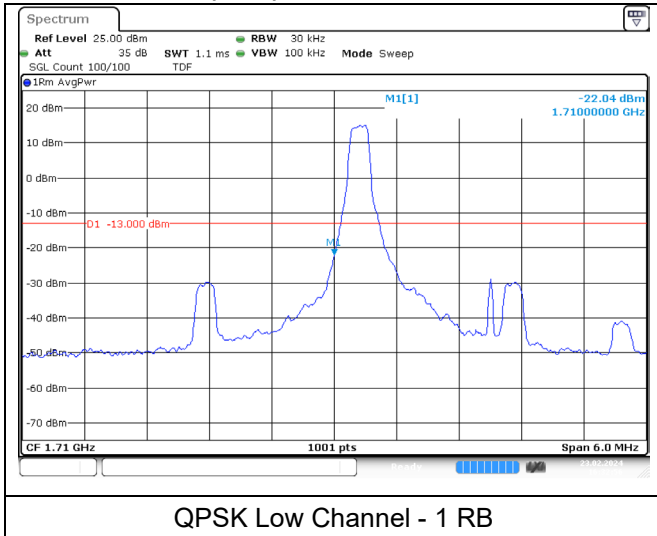

16QAM High Channel - Full RB

LTE band 66/4 (1.4 MHz)

QPSK Low Channel - 1 RB

QPSK Low Channel - Full RB

LTE band 4 (1.4 MHz)

QPSK High Channel - 1 RB

QPSK High Channel - Full RB

LTE band 66 (1.4 MHz)

QPSK High Channel - 1 RB

QPSK High Channel - Full RB

LTE band 66/4 (1.4 MHz)

LTE band 4 (1.4 MHz)

LTE band 66 (1.4 MHz)

LTE band 66/4 (3 MHz)

QPSK Low Channel - 1 RB

QPSK Low Channel - Full RB

LTE band 4 (3 MHz)

QPSK High Channel - 1 RB

QPSK High Channel - Full RB

LTE band 66 (3 MHz)

QPSK High Channel - 1 RB

QPSK High Channel - Full RB