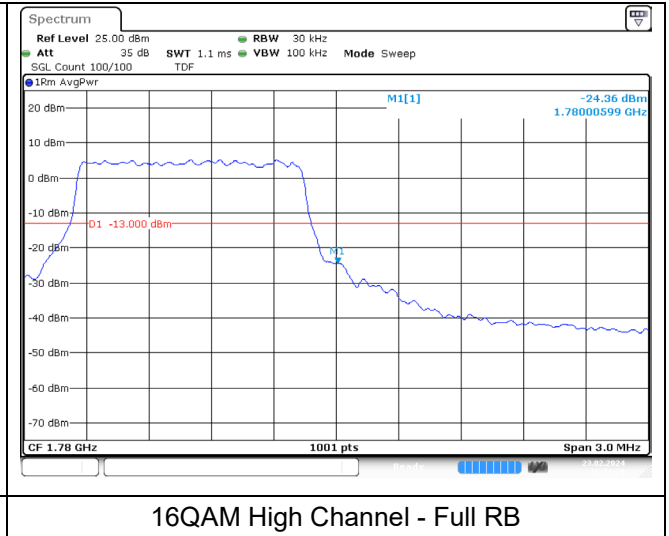

16QAM High Channel - Full RB

LTE band 66/4 (1.4 MHz)

QPSK Low Channel - 1 RB

QPSK Low Channel - Full RB

LTE band 4 (1.4 MHz)

QPSK High Channel - 1 RB

QPSK High Channel - Full RB

LTE band 66 (1.4 MHz)

QPSK High Channel - 1 RB

QPSK High Channel - Full RB

LTE band 66/4 (1.4 MHz)

LTE band 4 (1.4 MHz)

LTE band 66 (1.4 MHz)

LTE band 66/4 (3 MHz)

QPSK Low Channel - 1 RB

QPSK Low Channel - Full RB

LTE band 4 (3 MHz)

QPSK High Channel - 1 RB

QPSK High Channel - Full RB

LTE band 66 (3 MHz)

QPSK High Channel - 1 RB

QPSK High Channel - Full RB