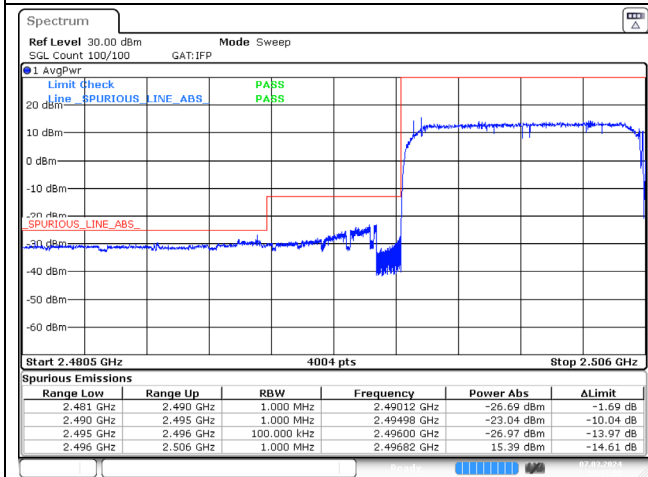

LTE band 26_Part 90 (15 MHz)

LTE band 41 (5 MHz)

QPSK Low Channel - 1 RB

QPSK High Channel - 1 RB

QPSK Low Channel - Full RB

QPSK High Channel - Full RB

LTE band 41 (5 MHz)

16QAM Low Channel - 1 RB

16QAM High Channel - 1 RB

16QAM Low Channel - Full RB

16QAM High Channel - Full RB

LTE band 41 (10 MHz)

QPSK Low Channel - 1 RB

QPSK High Channel - 1 RB

QPSK Low Channel - Full RB

QPSK High Channel - Full RB

LTE band 41 (10 MHz)

16QAM Low Channel - 1 RB

16QAM High Channel - 1 RB

16QAM Low Channel - Full RB

16QAM High Channel - Full RB

LTE band 41 (15 MHz)

QPSK Low Channel - 1 RB

QPSK High Channel - 1 RB