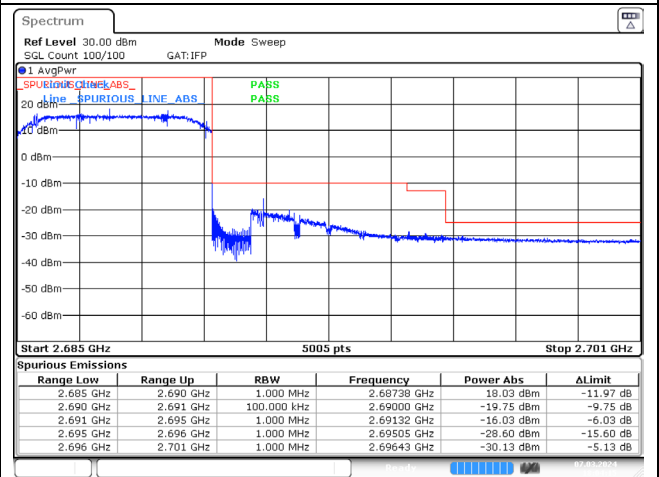

LTE band 26_Part 90 (15 MHz)

LTE band 41 (5 MHz)

QPSK Low Channel - 1 RB

QPSK High Channel - 1 RB

QPSK Low Channel - Full RB

QPSK High Channel - Full RB

LTE band 41 (5 MHz)

16QAM Low Channel - 1 RB

16QAM High Channel - 1 RB

16QAM Low Channel - Full RB

16QAM High Channel - Full RB

LTE band 41 (10 MHz)

QPSK Low Channel - 1 RB

QPSK High Channel - 1 RB

QPSK Low Channel - Full RB

QPSK High Channel - Full RB

LTE band 41 (10 MHz)

16QAM Low Channel - 1 RB

16QAM High Channel - 1 RB

16QAM Low Channel - Full RB

16QAM High Channel - Full RB

LTE band 41 (15 MHz)

QPSK Low Channel - 1 RB

QPSK High Channel - 1 RB