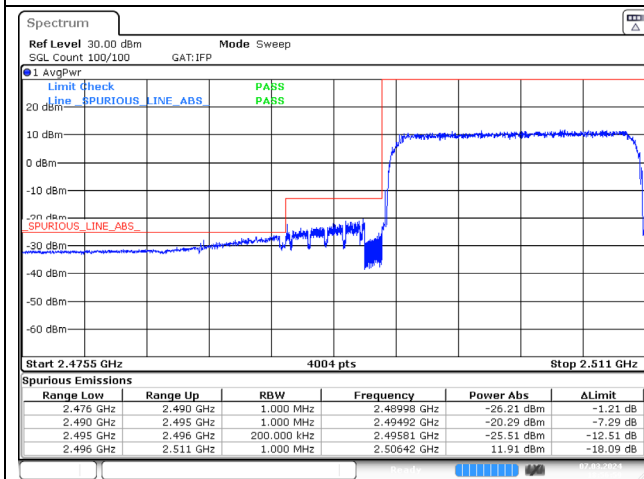

16QAM High Channel - 1 RB

16QAM Low Channel - Full RB

16QAM High Channel - Full RB

LTE band 41 (10 MHz)

QPSK Low Channel - 1 RB

QPSK High Channel - 1 RB

QPSK Low Channel - Full RB

QPSK High Channel - Full RB

LTE band 41 (10 MHz)

16QAM Low Channel - 1 RB

16QAM High Channel - 1 RB

16QAM Low Channel - Full RB

16QAM High Channel - Full RB

LTE band 41 (15 MHz)

QPSK Low Channel - 1 RB

QPSK High Channel - 1 RB

QPSK Low Channel - Full RB

QPSK High Channel - Full RB

LTE band 41 (15 MHz)

16QAM Low Channel - 1 RB

16QAM High Channel - 1 RB

16QAM Low Channel - Full RB

16QAM High Channel - Full RB

LTE band 41 (20 MHz)

QPSK Low Channel - 1 RB

QPSK High Channel - 1 RB

QPSK Low Channel - Full RB

QPSK High Channel - Full RB

LTE band 41 (20 MHz)

16QAM Low Channel - 1 RB

16QAM High Channel - 1 RB

16QAM Low Channel - Full RB