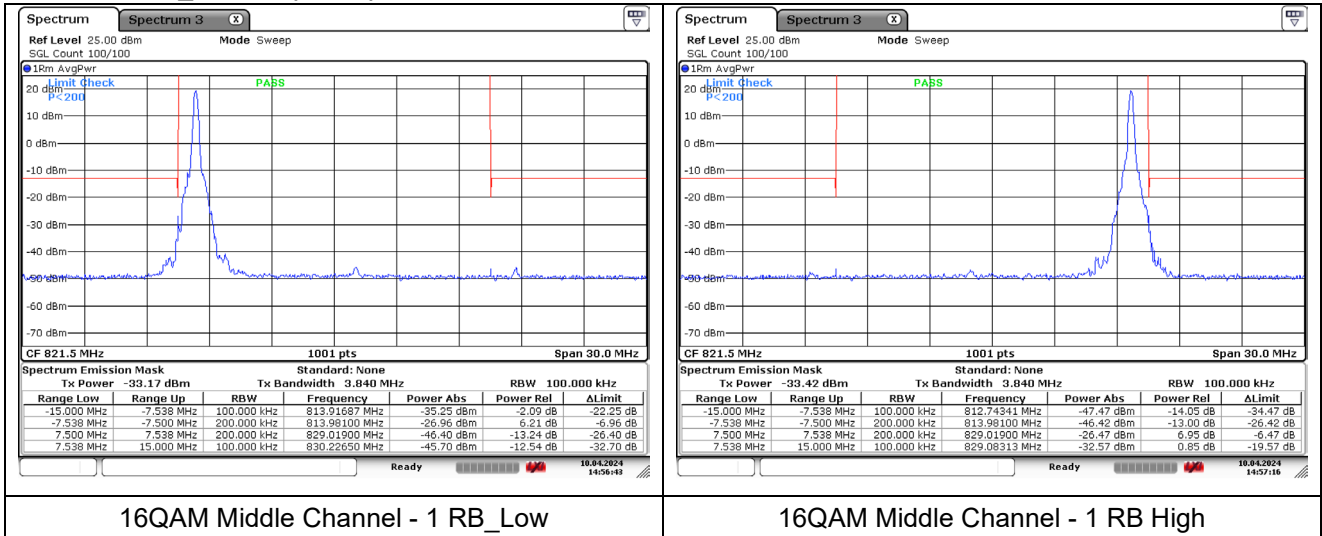

LTE band 26_Part 90 (15 MHz)

LTE band 41 (5 MHz)

QPSK Low Channel - 1 RB

QPSK High Channel - 1 RB

QPSK Low Channel - Full RB

QPSK High Channel - Full RB

LTE band 41 (5 MHz)

16QAM Low Channel - 1 RB

16QAM High Channel - 1 RB

16QAM Low Channel - Full RB

16QAM High Channel - Full RB

LTE band 41 (10 MHz)

QPSK Low Channel - 1 RB

QPSK High Channel - 1 RB

QPSK Low Channel - Full RB

QPSK High Channel - Full RB

LTE band 41 (10 MHz)

16QAM Low Channel - 1 RB

16QAM High Channel - 1 RB

16QAM Low Channel - Full RB

16QAM High Channel - Full RB

LTE band 41 (15 MHz)

QPSK Low Channel - 1 RB

QPSK High Channel - 1 RB