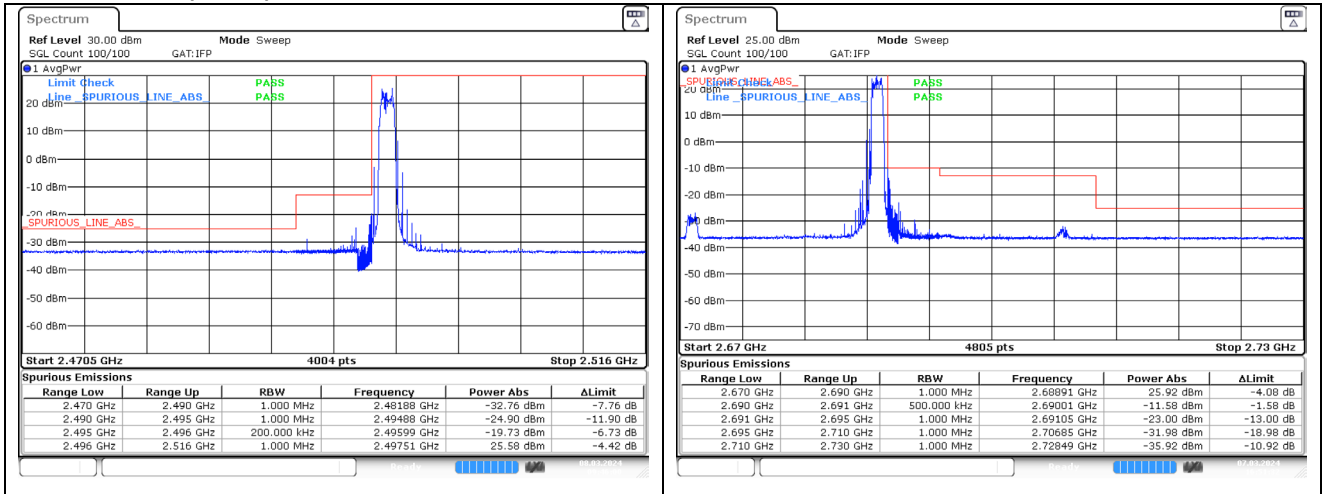

QPSK Low Channel - Full RB

QPSK High Channel - Full RB

LTE band 41 (15 MHz)

16QAM Low Channel - 1 RB

16QAM High Channel - 1 RB

16QAM Low Channel - Full RB

16QAM High Channel - Full RB

LTE band 41 (20 MHz)

QPSK Low Channel - 1 RB

QPSK High Channel - 1 RB

QPSK Low Channel - Full RB

QPSK High Channel - Full RB

LTE band 41 (20 MHz)

16QAM Low Channel - 1 RB

16QAM High Channel - 1 RB

16QAM Low Channel - Full RB

16QAM High Channel - Full RB

LTE band 66/4 (1.4 MHz)

QPSK Low Channel - 1 RB

QPSK Low Channel - Full RB

LTE band 4 (1.4 MHz)

QPSK High Channel - 1 RB

QPSK High Channel - Full RB

LTE band 66 (1.4 MHz)

QPSK High Channel - 1 RB

QPSK High Channel - Full RB

LTE band 66/4 (1.4 MHz)

LTE band 4 (1.4 MHz)

LTE band 66 (1.4 MHz)

LTE band 66/4 (3 MHz)

QPSK Low Channel - 1 RB

QPSK Low Channel - Full RB