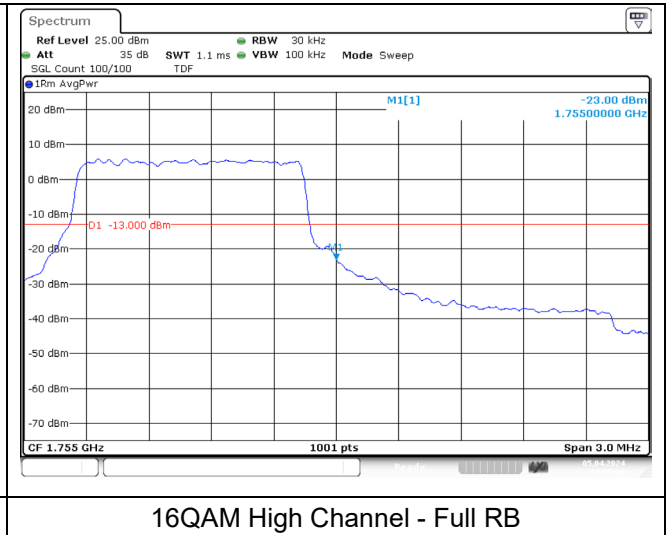

16QAM High Channel - Full RB

LTE band 66/4 (1.4 MHz)

QPSK Low Channel - 1 RB

QPSK Low Channel - Full RB

LTE band 4 (1.4 MHz)

QPSK High Channel - 1 RB

QPSK High Channel - Full RB

LTE band 66 (1.4 MHz)

QPSK High Channel - 1 RB

QPSK High Channel - Full RB

LTE band 66/4 (1.4 MHz)

LTE band 4 (1.4 MHz)

LTE band 66 (1.4 MHz)

LTE band 66/4 (3 MHz)

QPSK Low Channel - 1 RB

QPSK Low Channel - Full RB

LTE band 4 (3 MHz)

QPSK High Channel - 1 RB

QPSK High Channel - Full RB

LTE band 66 (3 MHz)

QPSK High Channel - 1 RB

QPSK High Channel - Full RB