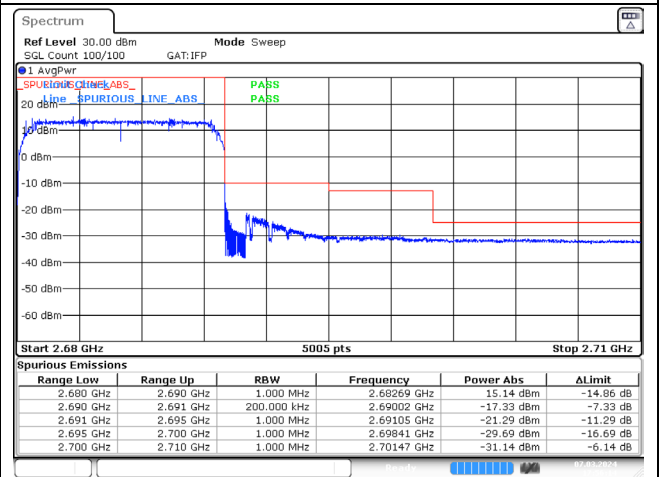

16QAM High Channel - 1 RB

16QAM Low Channel - Full RB

16QAM High Channel - Full RB

LTE band 41 (10 MHz)

QPSK Low Channel - 1 RB

QPSK High Channel - 1 RB

QPSK Low Channel - Full RB

QPSK High Channel - Full RB

LTE band 41 (10 MHz)

16QAM Low Channel - 1 RB

16QAM High Channel - 1 RB

16QAM Low Channel - Full RB

16QAM High Channel - Full RB

LTE band 41 (15 MHz)

QPSK Low Channel - 1 RB

QPSK High Channel - 1 RB

QPSK Low Channel - Full RB

QPSK High Channel - Full RB

LTE band 41 (15 MHz)

16QAM Low Channel - 1 RB

16QAM High Channel - 1 RB

16QAM Low Channel - Full RB

16QAM High Channel - Full RB

LTE band 41 (20 MHz)

QPSK Low Channel - 1 RB

QPSK High Channel - 1 RB

QPSK Low Channel - Full RB

QPSK High Channel - Full RB

LTE band 41 (20 MHz)

16QAM Low Channel - 1 RB

16QAM High Channel - 1 RB

16QAM Low Channel - Full RB