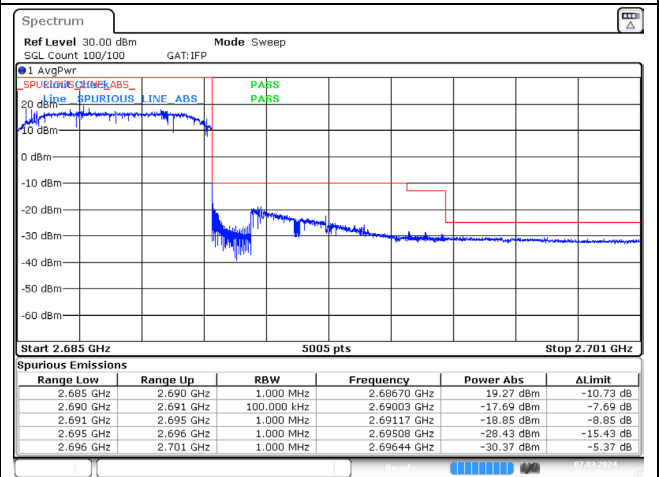

LTE band 26_Part 90 (15 MHz)

LTE band 41 (5 MHz)

QPSK Low Channel - 1 RB

QPSK High Channel - 1 RB

QPSK Low Channel - Full RB

QPSK High Channel - Full RB

LTE band 41 (5 MHz)

16QAM Low Channel - 1 RB

16QAM High Channel - 1 RB

16QAM Low Channel - Full RB

16QAM High Channel - Full RB

LTE band 41 (10 MHz)

QPSK Low Channel - 1 RB

QPSK High Channel - 1 RB

QPSK Low Channel - Full RB

QPSK High Channel - Full RB

LTE band 41 (10 MHz)

16QAM Low Channel - 1 RB

16QAM High Channel - 1 RB

16QAM Low Channel - Full RB

16QAM High Channel - Full RB

LTE band 41 (15 MHz)

QPSK Low Channel - 1 RB

QPSK High Channel - 1 RB