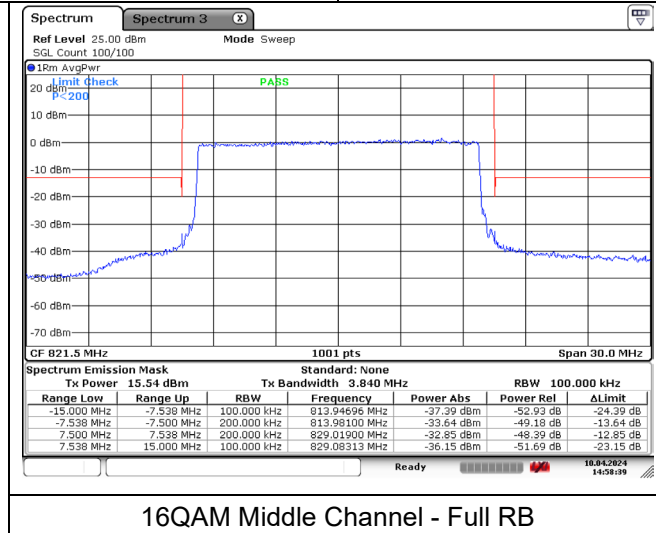

LTE band 26_Part 90 (15 MHz)

LTE band 41 (5 MHz)

QPSK Low Channel - 1 RB

QPSK High Channel - 1 RB

QPSK Low Channel - Full RB

QPSK High Channel - Full RB

LTE band 41 (5 MHz)

16QAM Low Channel - 1 RB

16QAM High Channel - 1 RB

16QAM Low Channel - Full RB

16QAM High Channel - Full RB

LTE band 41 (10 MHz)

QPSK Low Channel - 1 RB

QPSK High Channel - 1 RB

QPSK Low Channel - Full RB

QPSK High Channel - Full RB

LTE band 41 (10 MHz)

16QAM Low Channel - 1 RB

16QAM High Channel - 1 RB

16QAM Low Channel - Full RB

16QAM High Channel - Full RB

LTE band 41 (15 MHz)

QPSK Low Channel - 1 RB

QPSK High Channel - 1 RB