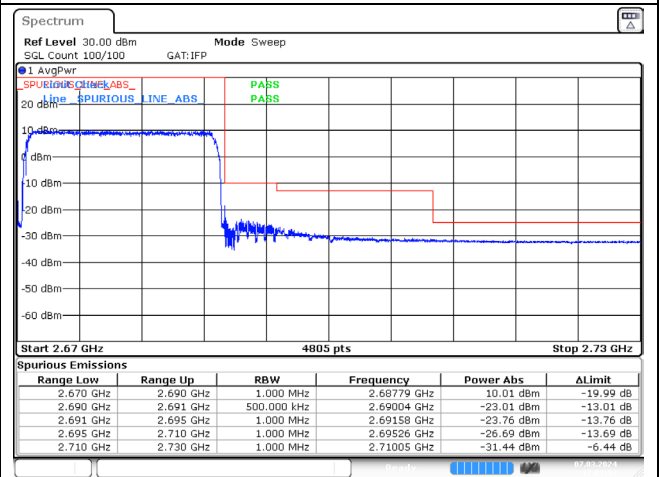

QPSK Low Channel - Full RB

QPSK High Channel - Full RB

LTE band 41 (15 MHz)

16QAM Low Channel - 1 RB

16QAM High Channel - 1 RB

16QAM Low Channel - Full RB

16QAM High Channel - Full RB

LTE band 41 (20 MHz)

QPSK Low Channel - 1 RB

QPSK High Channel - 1 RB

QPSK Low Channel - Full RB

QPSK High Channel - Full RB

LTE band 41 (20 MHz)

16QAM Low Channel - 1 RB

16QAM High Channel - 1 RB

16QAM Low Channel - Full RB

16QAM High Channel - Full RB

LTE band 66/4 (1.4 MHz)

QPSK Low Channel - 1 RB

QPSK Low Channel - Full RB

LTE band 4 (1.4 MHz)

QPSK High Channel - 1 RB

QPSK High Channel - Full RB

LTE band 66 (1.4 MHz)

QPSK High Channel - 1 RB

QPSK High Channel - Full RB

LTE band 66/4 (1.4 MHz)

LTE band 4 (1.4 MHz)

LTE band 66 (1.4 MHz)

LTE band 66/4 (3 MHz)

QPSK Low Channel - 1 RB

QPSK Low Channel - Full RB