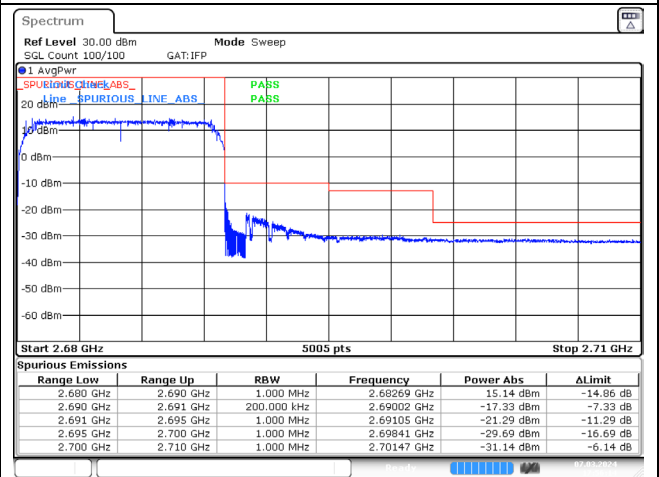

LTE band 26_Part 90 (15 MHz)

LTE band 41 (5 MHz)

QPSK Low Channel - 1 RB

QPSK High Channel - 1 RB

QPSK Low Channel - Full RB

QPSK High Channel - Full RB

LTE band 41 (5 MHz)

16QAM Low Channel - 1 RB

16QAM High Channel - 1 RB

16QAM Low Channel - Full RB

16QAM High Channel - Full RB

LTE band 41 (10 MHz)

QPSK Low Channel - 1 RB

QPSK High Channel - 1 RB

QPSK Low Channel - Full RB

QPSK High Channel - Full RB

LTE band 41 (10 MHz)

16QAM Low Channel - 1 RB

16QAM High Channel - 1 RB

16QAM Low Channel - Full RB

16QAM High Channel - Full RB

LTE band 41 (15 MHz)

QPSK Low Channel - 1 RB

QPSK High Channel - 1 RB

QPSK Low Channel - Full RB

QPSK High Channel - Full RB

LTE band 41 (15 MHz)

16QAM Low Channel - 1 RB

16QAM High Channel - 1 RB

16QAM Low Channel - Full RB

16QAM High Channel - Full RB

LTE band 41 (20 MHz)