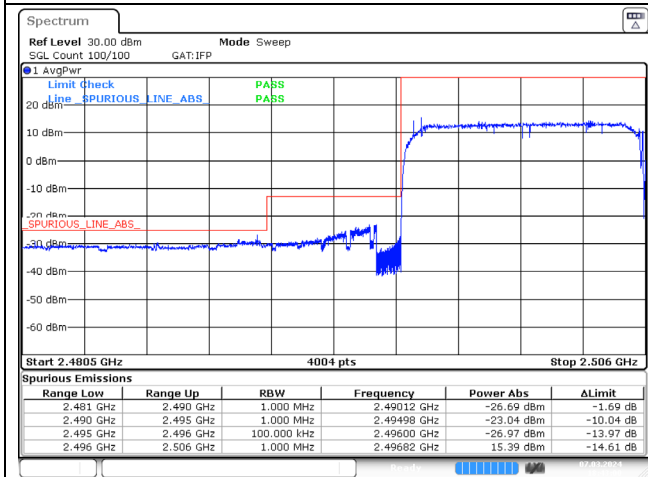

LTE band 26_Part 90 (15 MHz)

LTE band 41 (5 MHz)

QPSK Low Channel - 1 RB

QPSK High Channel - 1 RB

QPSK Low Channel - Full RB

QPSK High Channel - Full RB

LTE band 41 (5 MHz)

16QAM Low Channel - 1 RB

16QAM High Channel - 1 RB

16QAM Low Channel - Full RB

16QAM High Channel - Full RB

LTE band 41 (10 MHz)

QPSK Low Channel - 1 RB

QPSK High Channel - 1 RB

QPSK Low Channel - Full RB

QPSK High Channel - Full RB

LTE band 41 (10 MHz)

16QAM Low Channel - 1 RB

16QAM High Channel - 1 RB

16QAM Low Channel - Full RB

16QAM High Channel - Full RB

LTE band 41 (15 MHz)

QPSK Low Channel - 1 RB

QPSK High Channel - 1 RB

QPSK Low Channel - Full RB

QPSK High Channel - Full RB

LTE band 41 (15 MHz)

16QAM Low Channel - 1 RB

16QAM High Channel - 1 RB

16QAM Low Channel - Full RB

16QAM High Channel - Full RB

LTE band 41 (20 MHz)