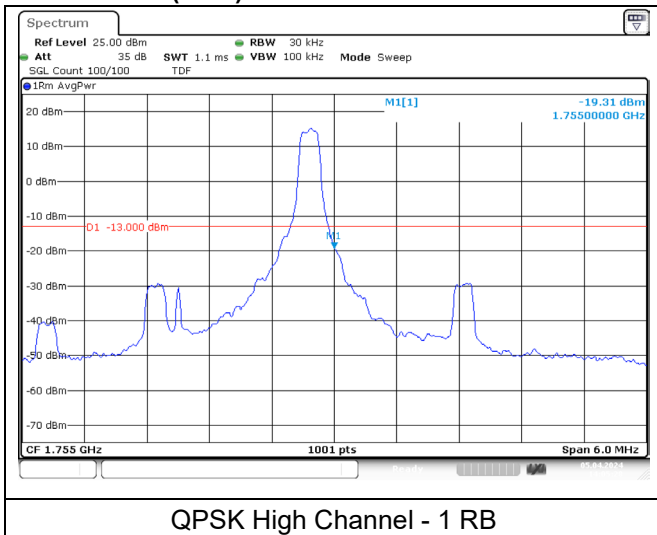

16QAM High Channel - Full RB

LTE band 66/4 (1.4 MHz)

QPSK Low Channel - 1 RB

QPSK Low Channel - Full RB

LTE band 4 (1.4 MHz)

QPSK High Channel - 1 RB

QPSK High Channel - Full RB

LTE band 66 (1.4 MHz)

QPSK High Channel - 1 RB

QPSK High Channel - Full RB

LTE band 66/4 (1.4 MHz)

LTE band 4 (1.4 MHz)

LTE band 66 (1.4 MHz)

LTE band 66/4 (3 MHz)

QPSK Low Channel - 1 RB

QPSK Low Channel - Full RB

LTE band 4 (3 MHz)

QPSK High Channel - 1 RB

QPSK High Channel - Full RB

LTE band 66 (3 MHz)

QPSK High Channel - 1 RB

QPSK High Channel - Full RB