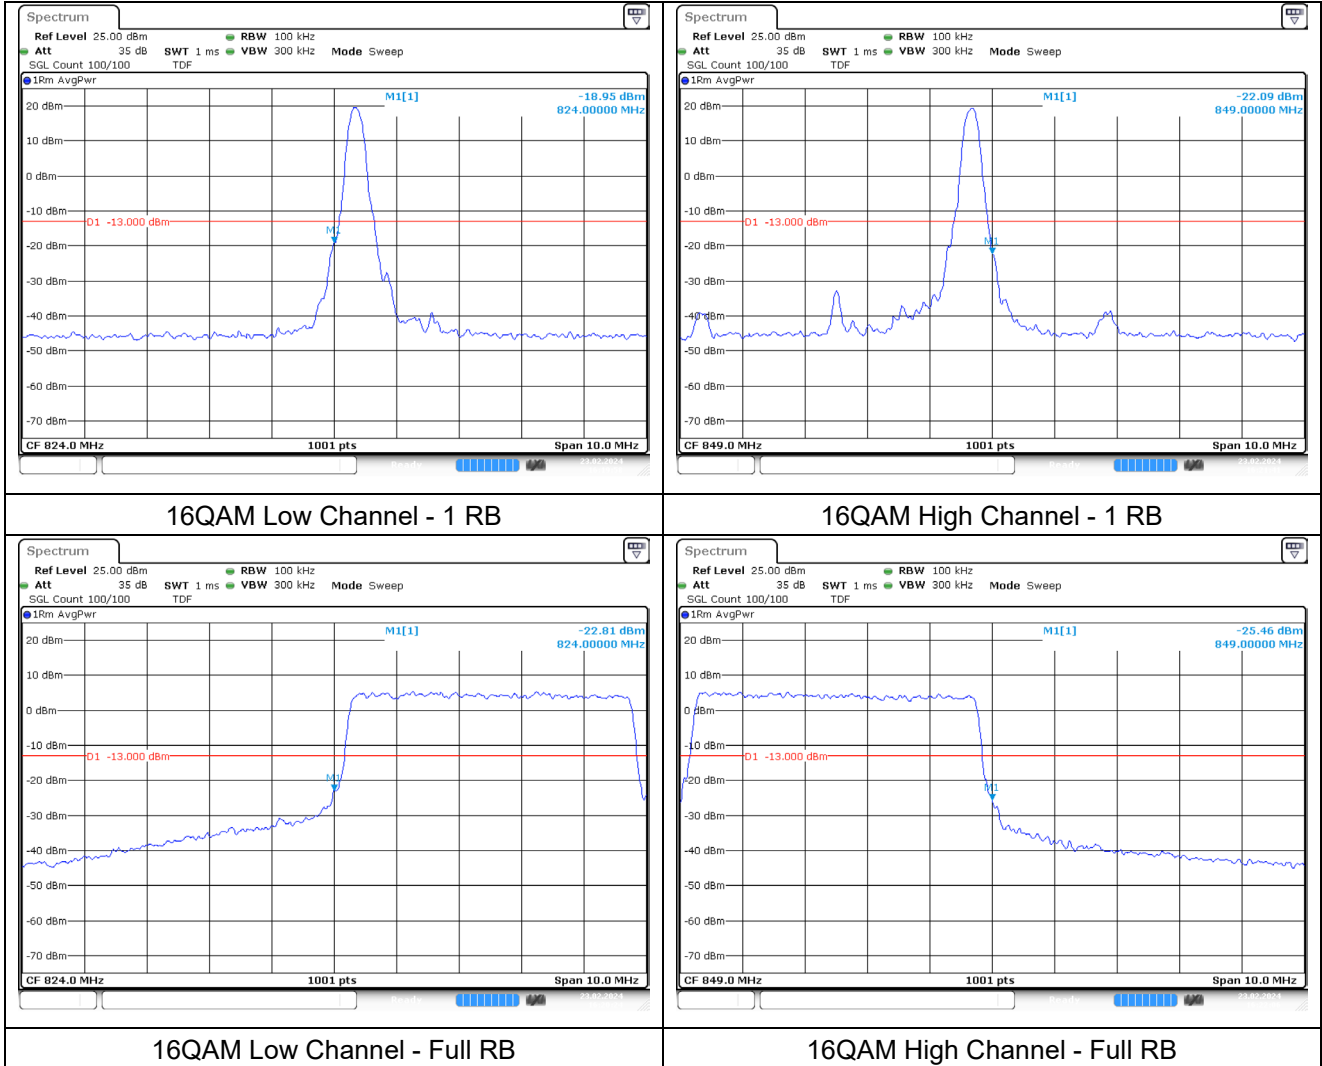

LTE band 26/5_Part 22 (5 MHz)

LTE band 26/5_Part 22 (5 MHz)

LTE band 26/5_Part 22 (10 MHz)

LTE band 26/5_Part 22 (10 MHz)

LTE band 26_Part 22 (15 MHz)

LTE band 26_Part 22 (15 MHz)

LTE band 26_Part 90 (1.4 MHz)

LTE band 26_Part 90 (1.4 MHz)

LTE band 26_Part 90 (3 MHz)

LTE band 26_Part 90 (3 MHz)

LTE band 26_Part 90 (5 MHz)

LTE band 26_Part 90 (5 MHz)

LTE band 26_Part 90 (10 MHz)

LTE band 26_Part 90 (10 MHz)

LTE band 26_Part 90 (15 MHz)