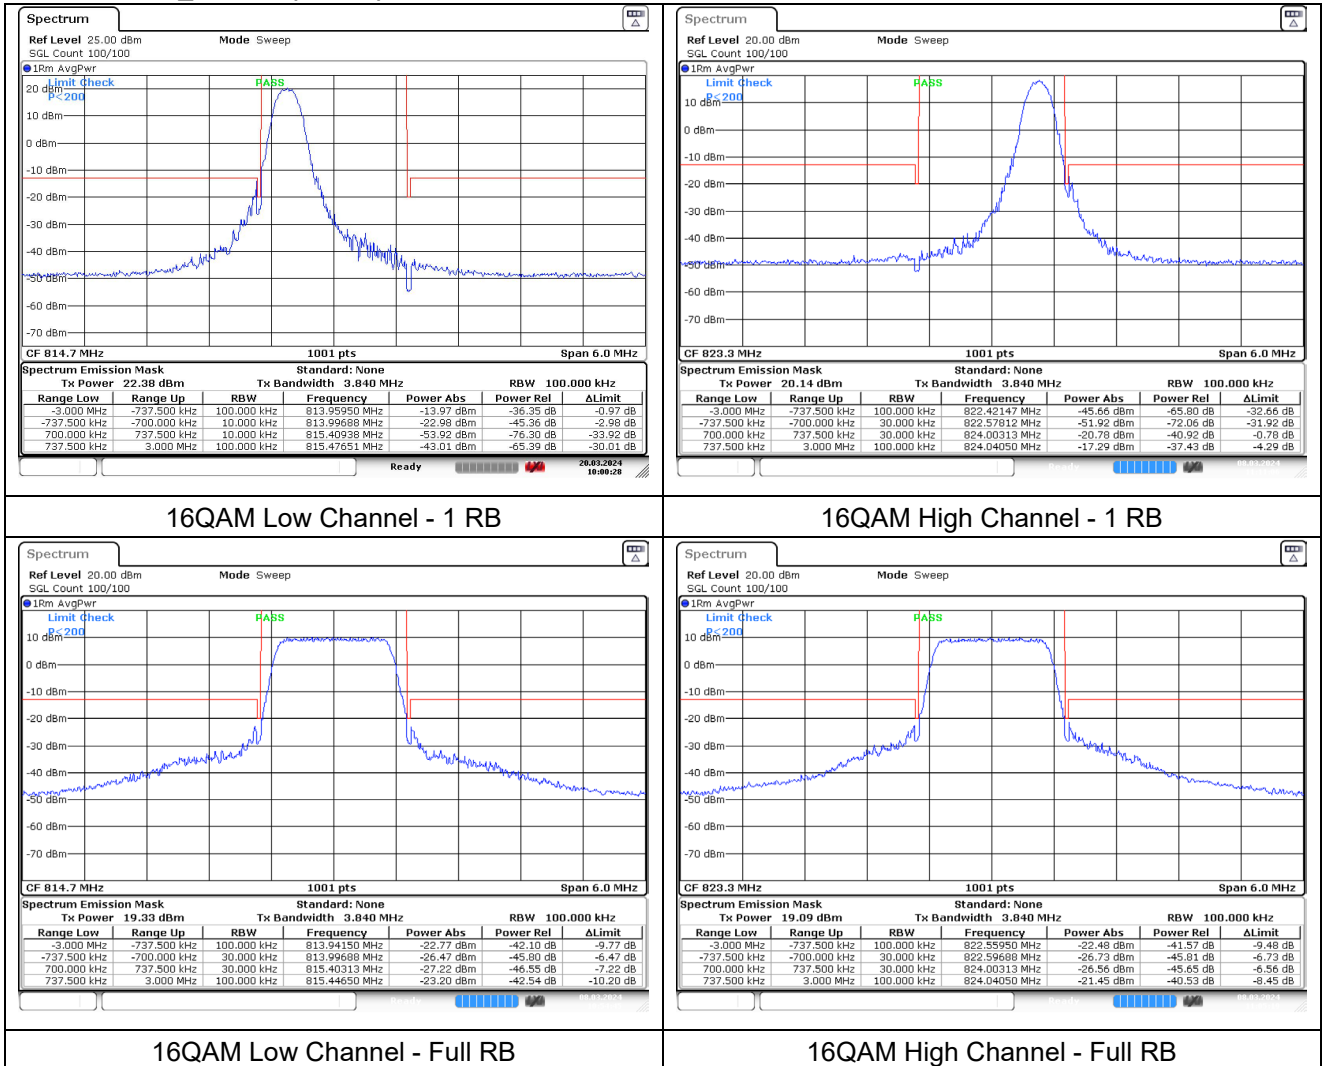

LTE band 26/5_Part 22 (5 MHz)

LTE band 26/5_Part 22 (5 MHz)

LTE band 26/5_Part 22 (10 MHz)

LTE band 26/5_Part 22 (10 MHz)

LTE band 26_Part 22 (15 MHz)

LTE band 26_Part 22 (15 MHz)

LTE band 26_Part 90 (1.4 MHz)

LTE band 26_Part 90 (1.4 MHz)

LTE band 26_Part 90 (3 MHz)

LTE band 26_Part 90 (3 MHz)

LTE band 26_Part 90 (5 MHz)

LTE band 26_Part 90 (5 MHz)

LTE band 26_Part 90 (10 MHz)

LTE band 26_Part 90 (10 MHz)

LTE band 26_Part 90 (15 MHz)