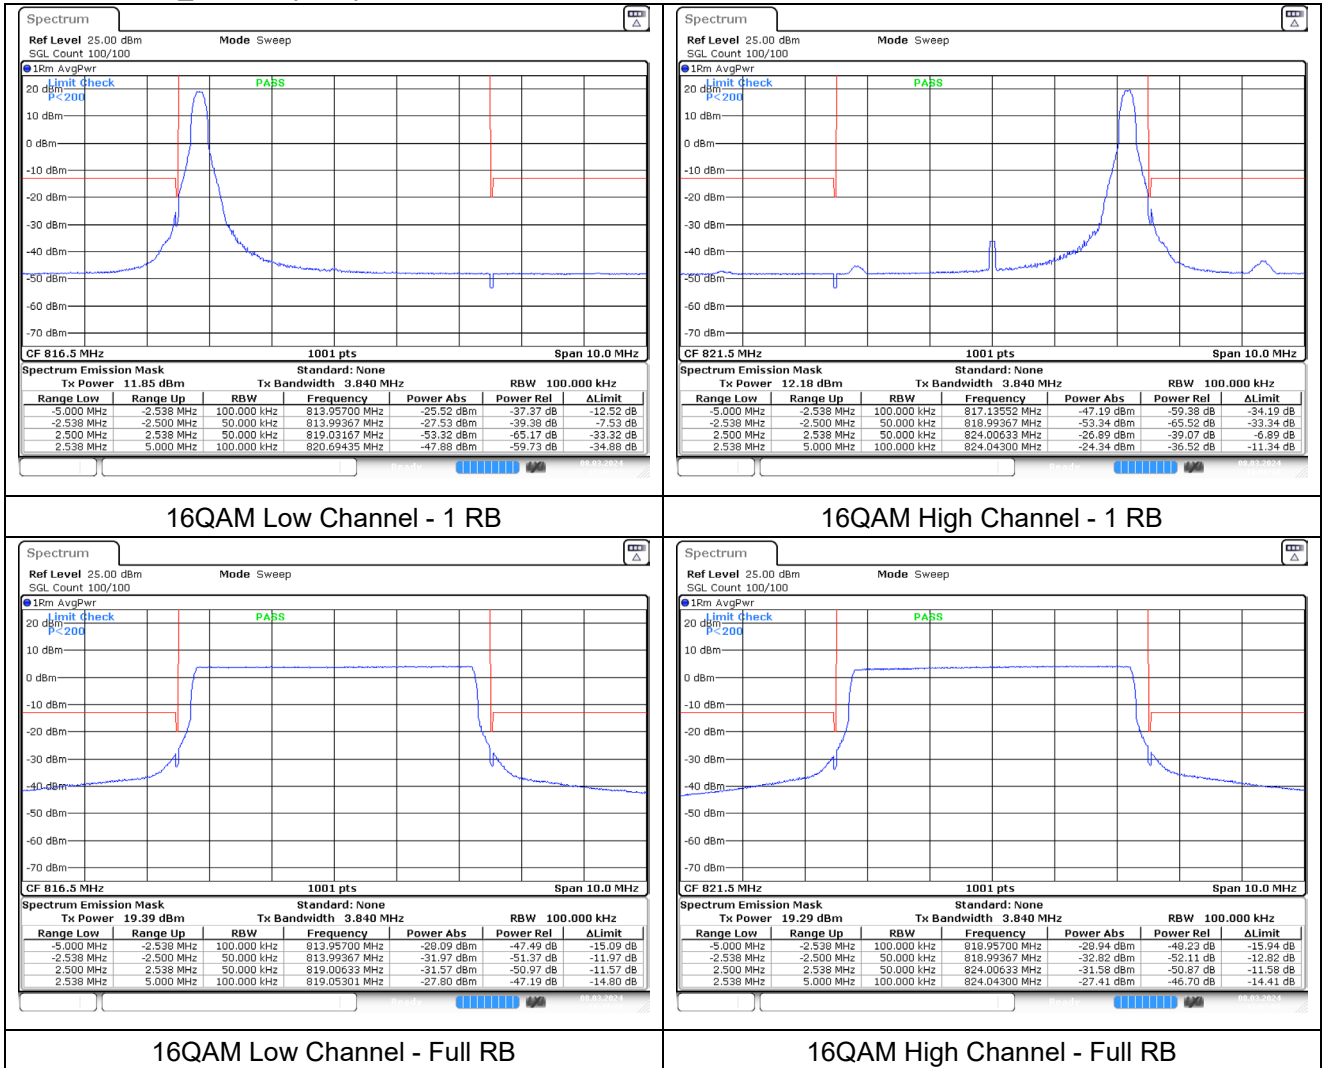

LTE band 26/5_Part 22 (5 MHz)

LTE band 26/5_Part 22 (5 MHz)

LTE band 26/5_Part 22 (10 MHz)

LTE band 26/5_Part 22 (10 MHz)

LTE band 26_Part 22 (15 MHz)

LTE band 26_Part 22 (15 MHz)

LTE band 26_Part 90 (1.4 MHz)

LTE band 26_Part 90 (1.4 MHz)

LTE band 26_Part 90 (3 MHz)

LTE band 26_Part 90 (3 MHz)

LTE band 26_Part 90 (5 MHz)

LTE band 26_Part 90 (5 MHz)

LTE band 26_Part 90 (10 MHz)

LTE band 26_Part 90 (10 MHz)

LTE band 26_Part 90 (15 MHz)