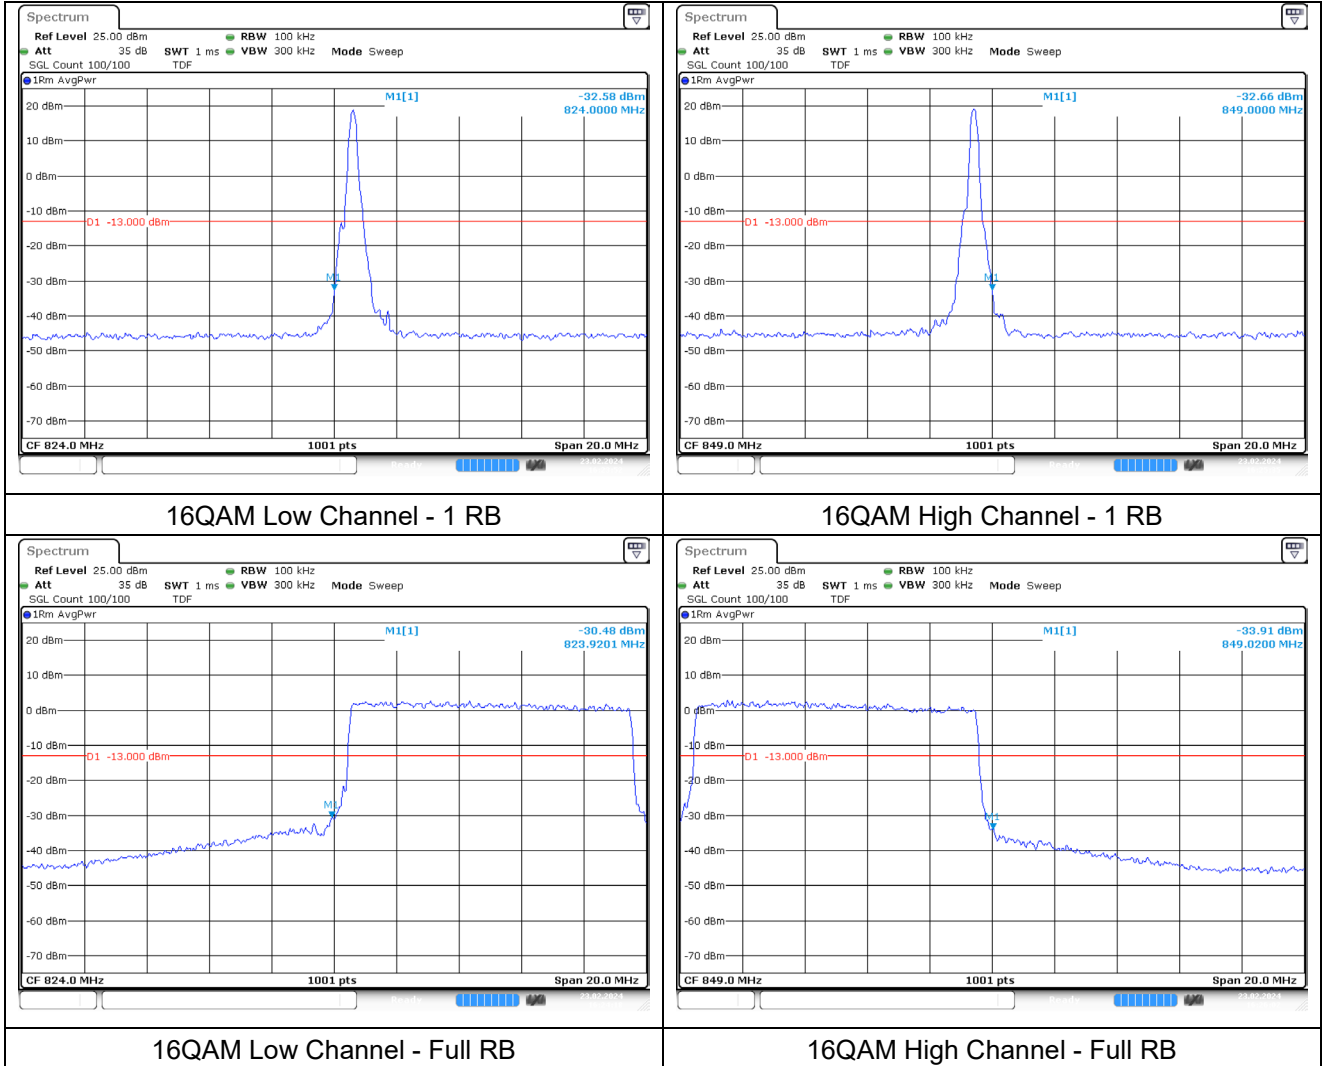

LTE band 26/5_Part 22 (5 MHz)

LTE band 26/5_Part 22 (5 MHz)

LTE band 26/5_Part 22 (10 MHz)

LTE band 26/5_Part 22 (10 MHz)

LTE band 26_Part 22 (15 MHz)

LTE band 26_Part 22 (15 MHz)

LTE band 26_Part 90 (1.4 MHz)

LTE band 26_Part 90 (1.4 MHz)

LTE band 26_Part 90 (3 MHz)

LTE band 26_Part 90 (3 MHz)

LTE band 26_Part 90 (5 MHz)

LTE band 26_Part 90 (5 MHz)

LTE band 26_Part 90 (10 MHz)

LTE band 26_Part 90 (10 MHz)

LTE band 26_Part 90 (15 MHz)