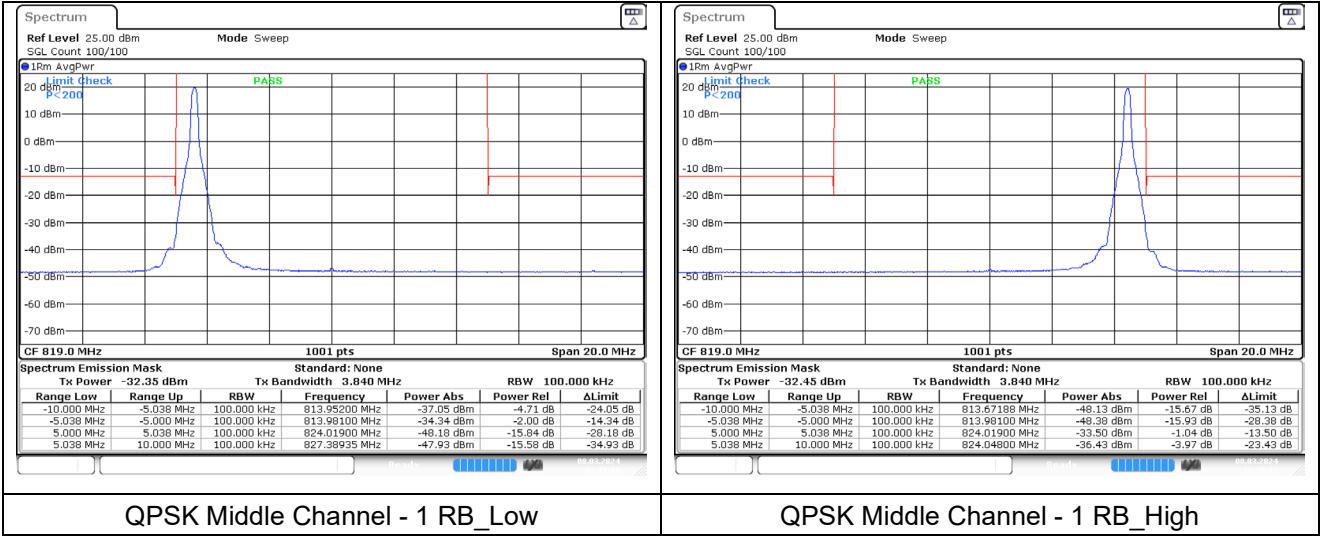

LTE band 26_Part 90 (1.4 MHz)

LTE band 26_Part 90 (3 MHz)

LTE band 26_Part 90 (3 MHz)

LTE band 26_Part 90 (5 MHz)

LTE band 26_Part 90 (5 MHz)

LTE band 26_Part 90 (10 MHz)

LTE band 26_Part 90 (10 MHz)

LTE band 26_Part 90 (15 MHz)