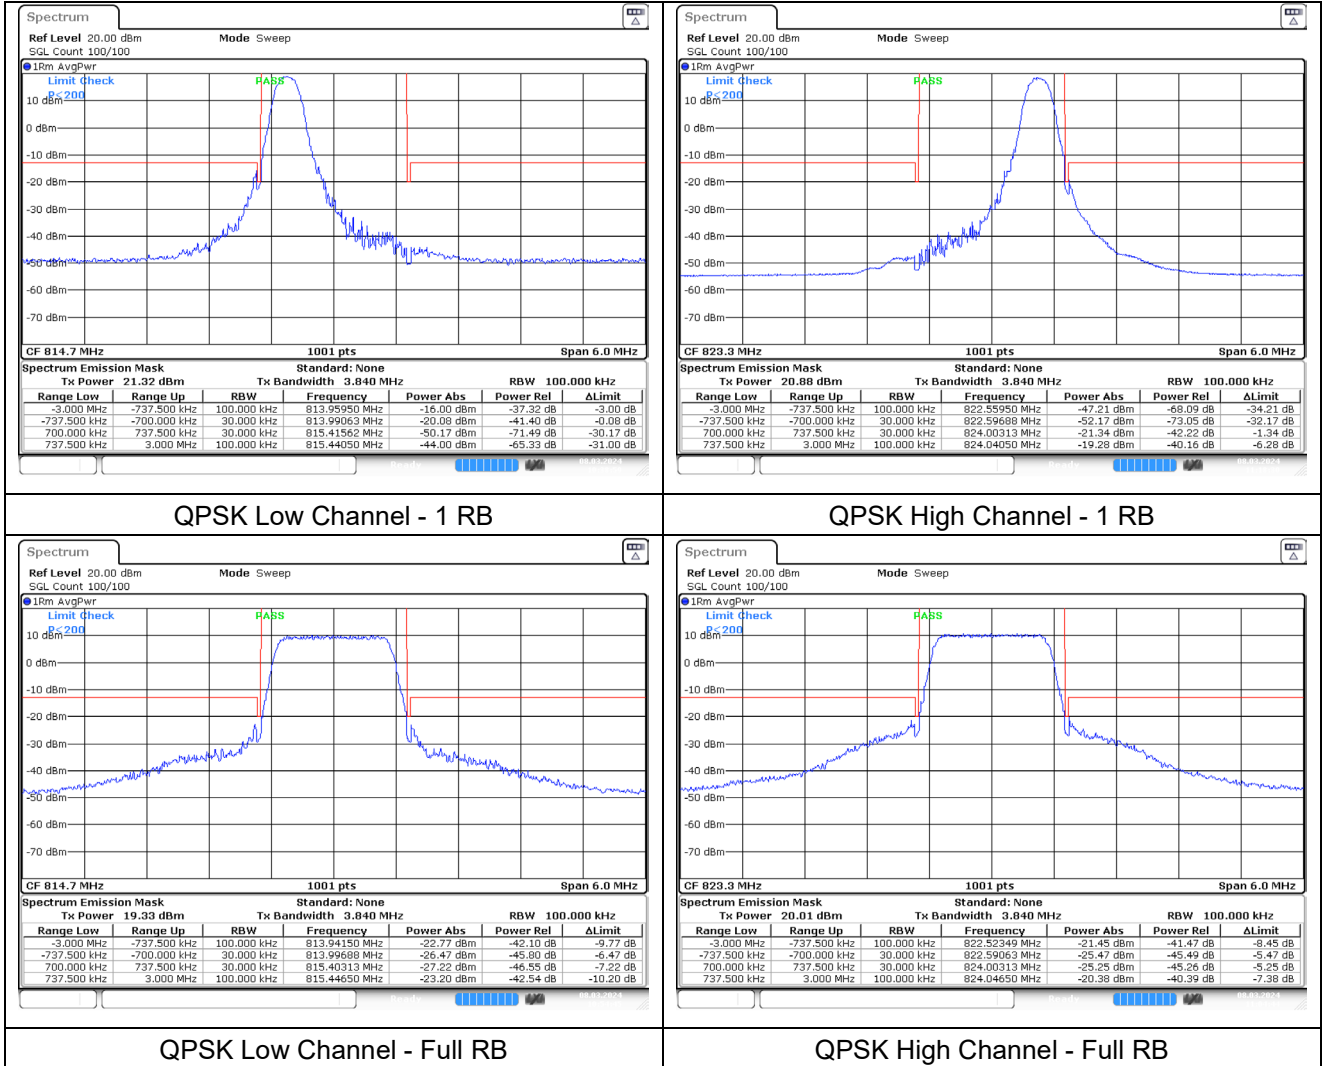

LTE band 26/5_Part 22 (5 MHz)

LTE band 26/5_Part 22 (5 MHz)

LTE band 26/5_Part 22 (10 MHz)

LTE band 26/5_Part 22 (10 MHz)

LTE band 26_Part 22 (15 MHz)

LTE band 26_Part 22 (15 MHz)

LTE band 26_Part 90 (1.4 MHz)

LTE band 26_Part 90 (1.4 MHz)

LTE band 26_Part 90 (3 MHz)

LTE band 26_Part 90 (3 MHz)

LTE band 26_Part 90 (5 MHz)

LTE band 26_Part 90 (5 MHz)

LTE band 26_Part 90 (10 MHz)

LTE band 26_Part 90 (10 MHz)

LTE band 26_Part 90 (15 MHz)