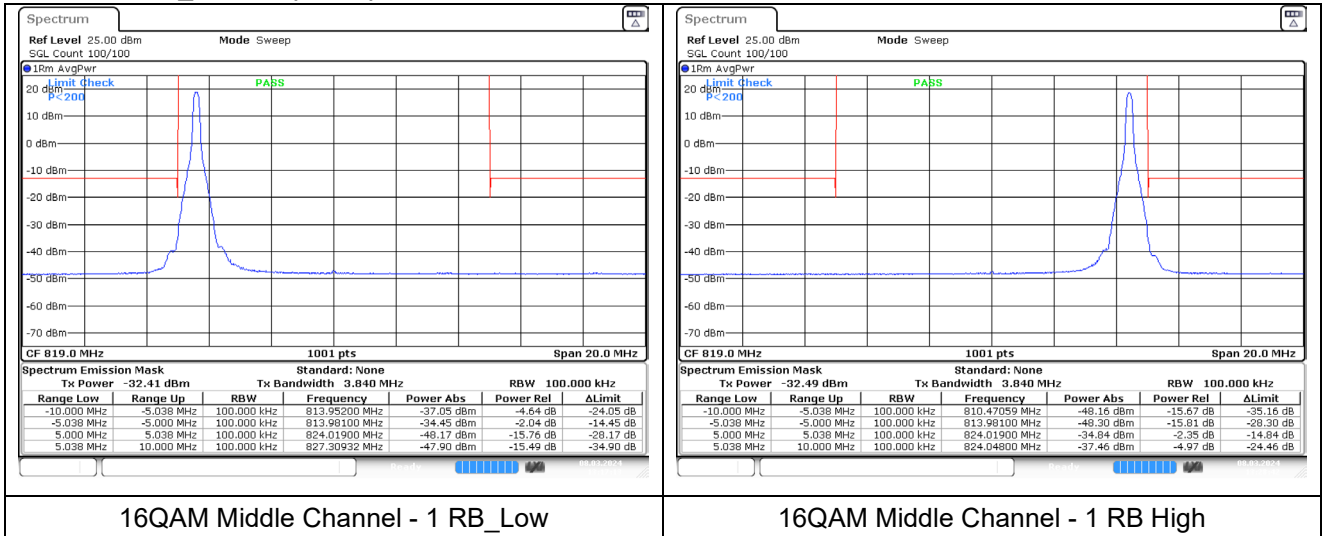

LTE band 26/5_Part 22 (5 MHz)

LTE band 26/5_Part 22 (5 MHz)

LTE band 26/5_Part 22 (10 MHz)

LTE band 26/5_Part 22 (10 MHz)

LTE band 26_Part 22 (15 MHz)

LTE band 26_Part 22 (15 MHz)

LTE band 26_Part 90 (1.4 MHz)

LTE band 26_Part 90 (1.4 MHz)

LTE band 26_Part 90 (3 MHz)

LTE band 26_Part 90 (3 MHz)

LTE band 26_Part 90 (5 MHz)

LTE band 26_Part 90 (5 MHz)

LTE band 26_Part 90 (10 MHz)

LTE band 26_Part 90 (10 MHz)

LTE band 26_Part 90 (15 MHz)