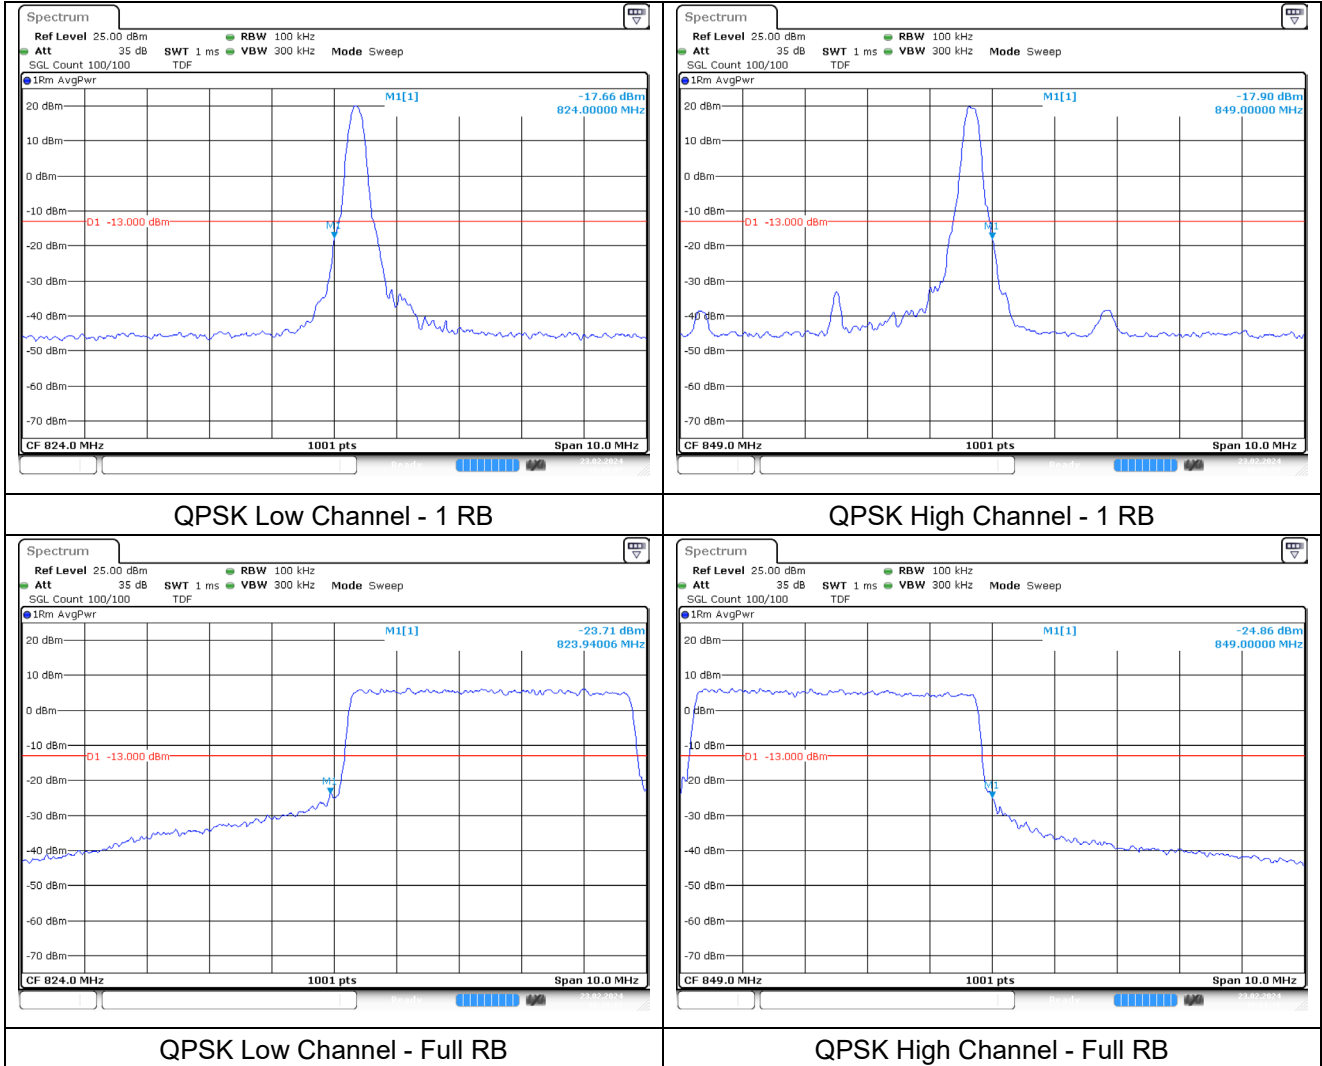

LTE band 26/5_Part 22 (5 MHz)

LTE band 26/5_Part 22 (5 MHz)

LTE band 26/5_Part 22 (10 MHz)

LTE band 26/5_Part 22 (10 MHz)

LTE band 26_Part 22 (15 MHz)

LTE band 26_Part 22 (15 MHz)

LTE band 26_Part 90 (1.4 MHz)

LTE band 26_Part 90 (1.4 MHz)

LTE band 26_Part 90 (3 MHz)

LTE band 26_Part 90 (3 MHz)

LTE band 26_Part 90 (5 MHz)

LTE band 26_Part 90 (5 MHz)

LTE band 26_Part 90 (10 MHz)

LTE band 26_Part 90 (10 MHz)

LTE band 26_Part 90 (15 MHz)