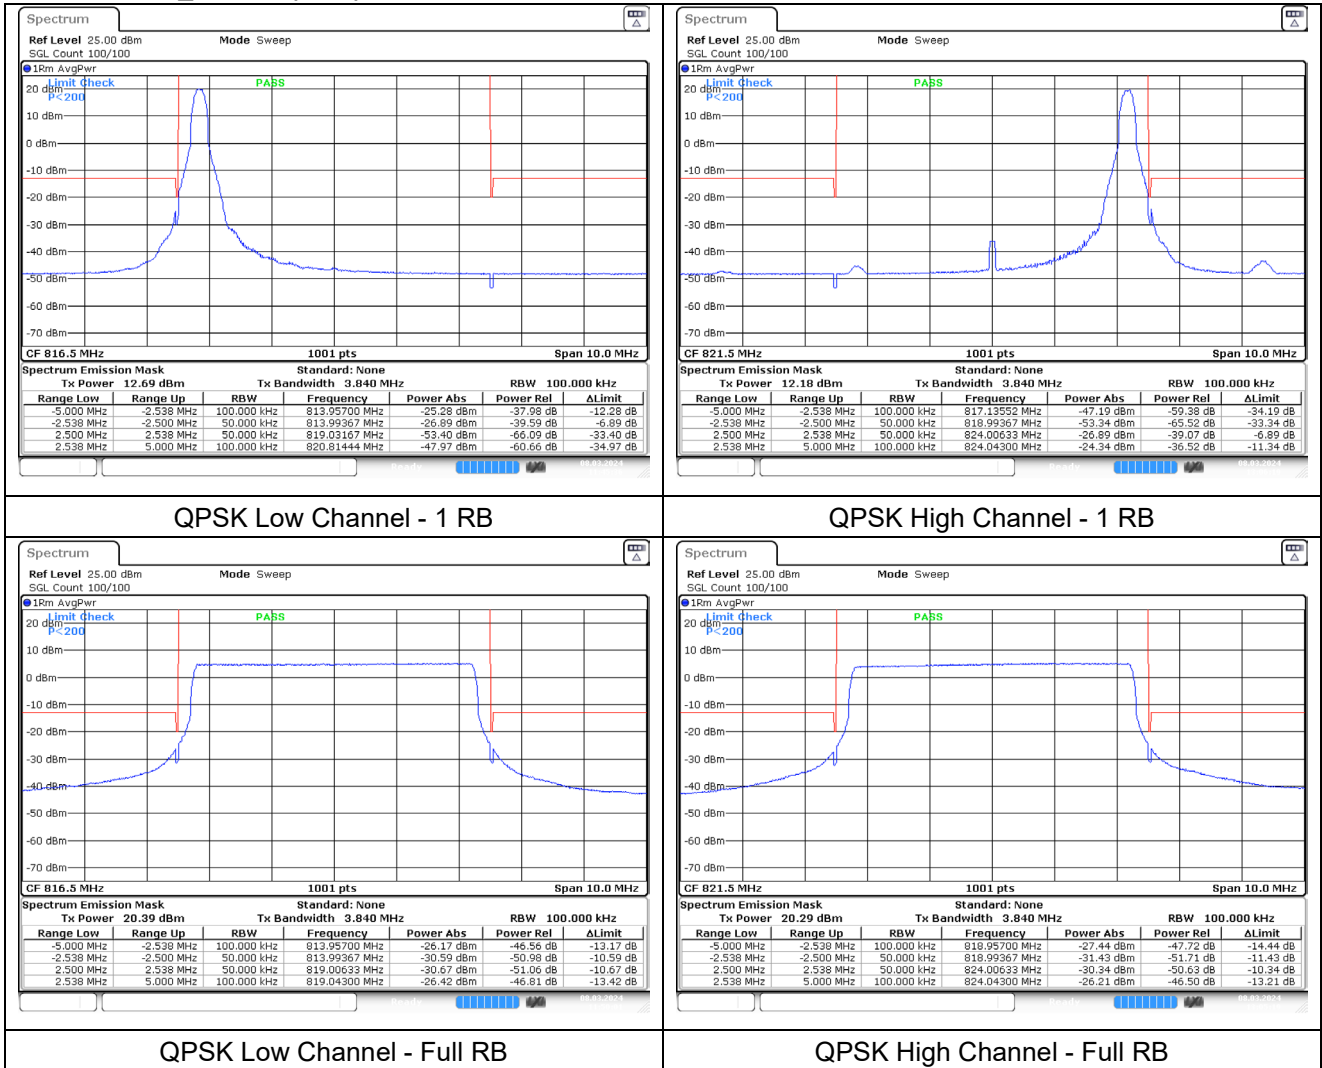

LTE band 26/5_Part 22 (5 MHz)

LTE band 26/5_Part 22 (5 MHz)

LTE band 26/5_Part 22 (10 MHz)

LTE band 26/5_Part 22 (10 MHz)

LTE band 26_Part 22 (15 MHz)

LTE band 26_Part 22 (15 MHz)

LTE band 26_Part 90 (1.4 MHz)

LTE band 26_Part 90 (1.4 MHz)

LTE band 26_Part 90 (3 MHz)

LTE band 26_Part 90 (3 MHz)

LTE band 26_Part 90 (5 MHz)

LTE band 26_Part 90 (5 MHz)

LTE band 26_Part 90 (10 MHz)

LTE band 26_Part 90 (10 MHz)

LTE band 26_Part 90 (15 MHz)