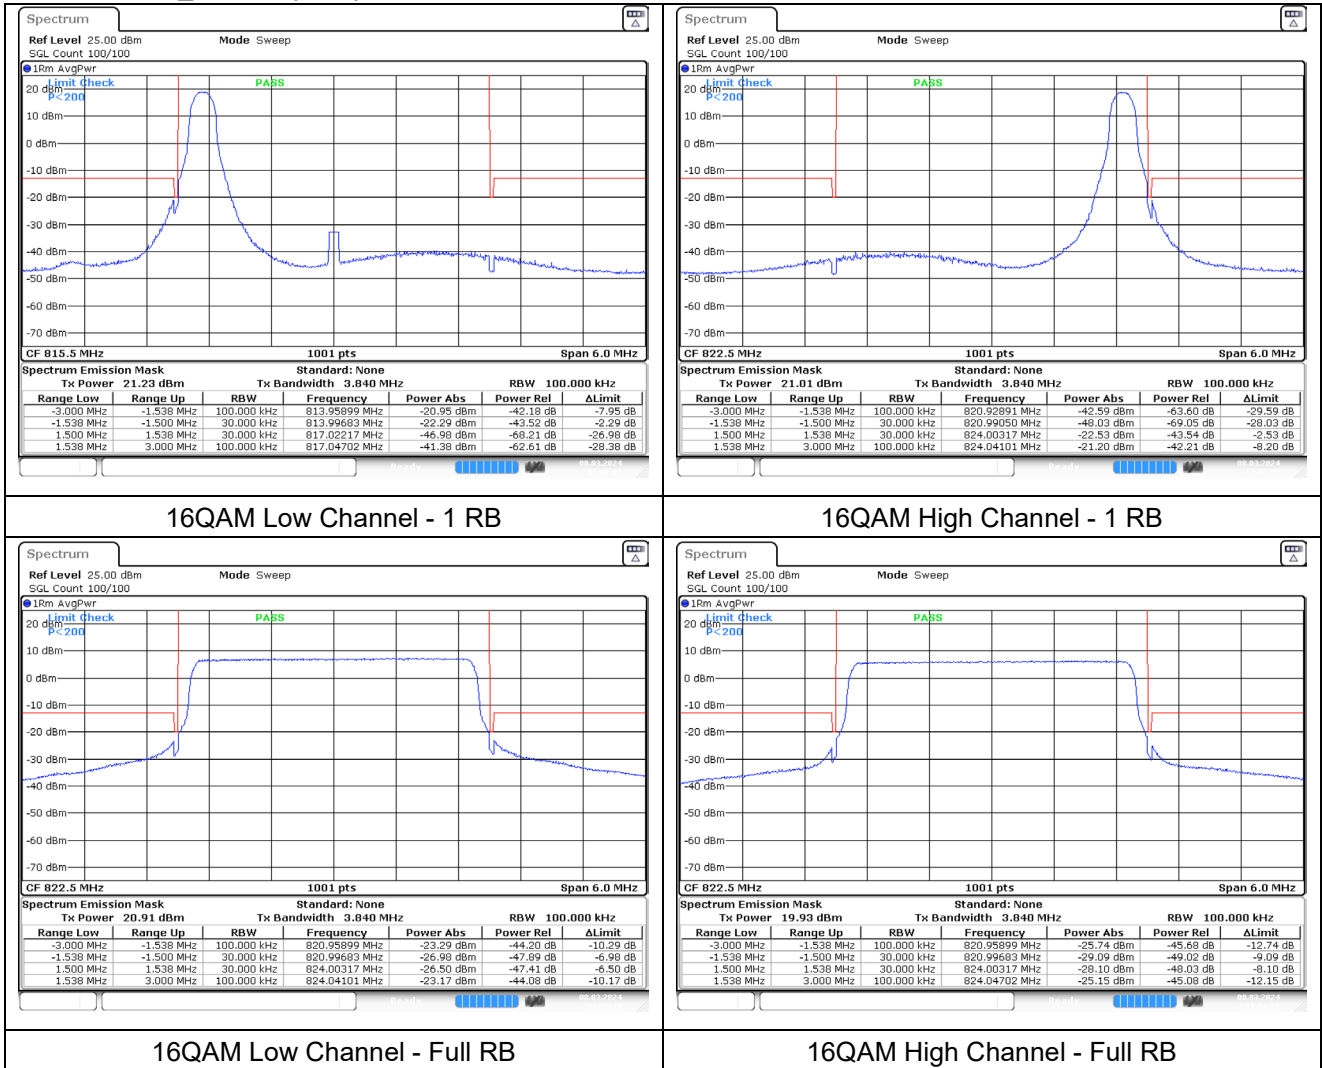

LTE band 26/5_Part 22 (5 MHz)

LTE band 26/5_Part 22 (5 MHz)

LTE band 26/5_Part 22 (10 MHz)

LTE band 26/5_Part 22 (10 MHz)

LTE band 26_Part 22 (15 MHz)

LTE band 26_Part 22 (15 MHz)

LTE band 26_Part 90 (1.4 MHz)

LTE band 26_Part 90 (1.4 MHz)

LTE band 26_Part 90 (3 MHz)

LTE band 26_Part 90 (3 MHz)

LTE band 26_Part 90 (5 MHz)

LTE band 26_Part 90 (5 MHz)

LTE band 26_Part 90 (10 MHz)

LTE band 26_Part 90 (10 MHz)

LTE band 26_Part 90 (15 MHz)