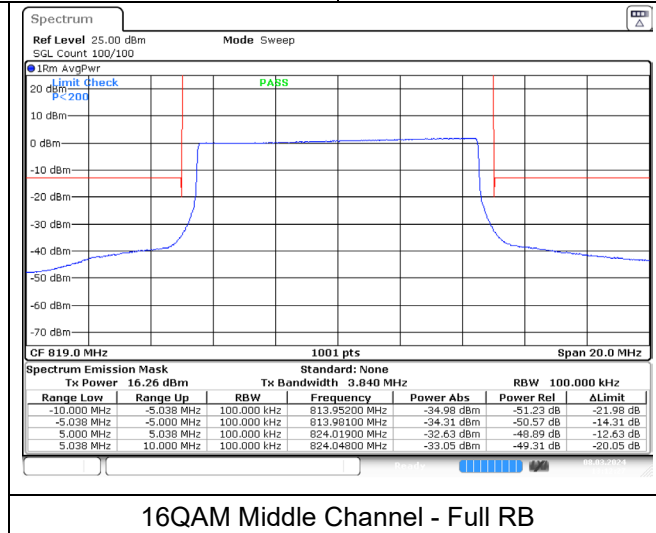

LTE band 26/5_Part 22 (5 MHz)

LTE band 26/5_Part 22 (5 MHz)

LTE band 26/5_Part 22 (10 MHz)

LTE band 26/5_Part 22 (10 MHz)

LTE band 26_Part 22 (15 MHz)

LTE band 26_Part 22 (15 MHz)

LTE band 26_Part 90 (1.4 MHz)

LTE band 26_Part 90 (1.4 MHz)

LTE band 26_Part 90 (3 MHz)

LTE band 26_Part 90 (3 MHz)

LTE band 26_Part 90 (5 MHz)

LTE band 26_Part 90 (5 MHz)

LTE band 26_Part 90 (10 MHz)

LTE band 26_Part 90 (10 MHz)

LTE band 26_Part 90 (15 MHz)