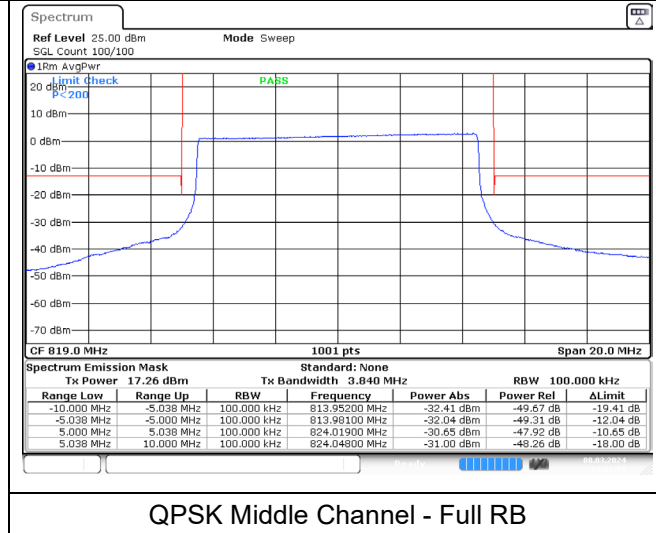

LTE band 26_Part 90 (1.4 MHz)

LTE band 26_Part 90 (3 MHz)

LTE band 26_Part 90 (3 MHz)

LTE band 26_Part 90 (5 MHz)

LTE band 26_Part 90 (5 MHz)

LTE band 26_Part 90 (10 MHz)

LTE band 26_Part 90 (10 MHz)

LTE band 26_Part 90 (15 MHz)