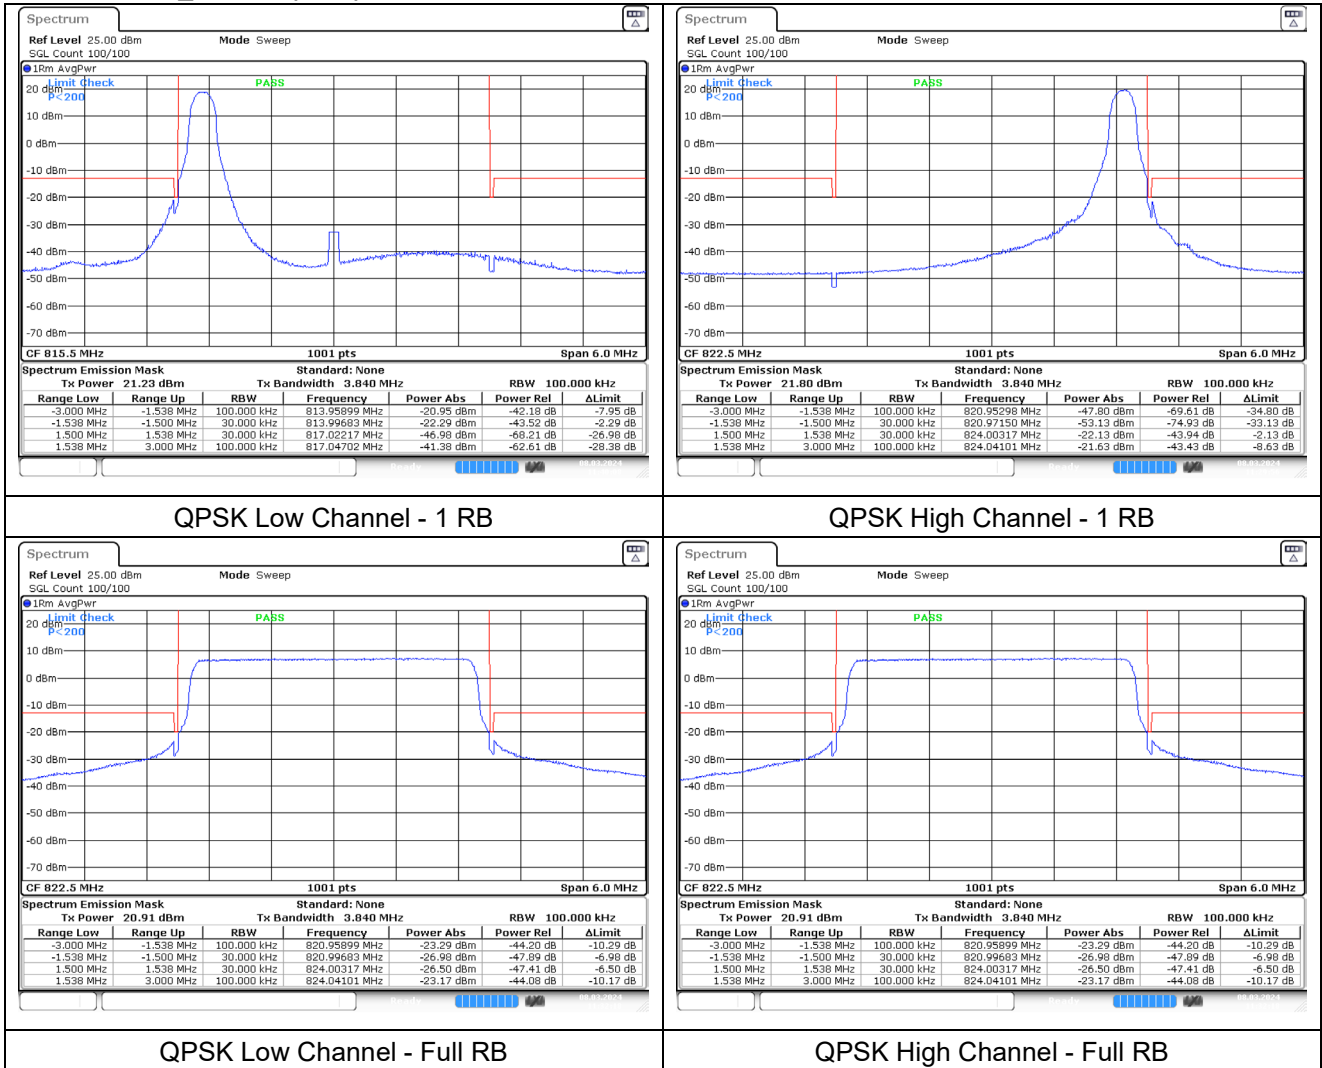

LTE band 26/5_Part 22 (5 MHz)

LTE band 26/5_Part 22 (5 MHz)

LTE band 26/5_Part 22 (10 MHz)

LTE band 26/5_Part 22 (10 MHz)

LTE band 26_Part 22 (15 MHz)

LTE band 26_Part 22 (15 MHz)

LTE band 26_Part 90 (1.4 MHz)

LTE band 26_Part 90 (1.4 MHz)

LTE band 26_Part 90 (3 MHz)

LTE band 26_Part 90 (3 MHz)

LTE band 26_Part 90 (5 MHz)

LTE band 26_Part 90 (5 MHz)

LTE band 26_Part 90 (10 MHz)

LTE band 26_Part 90 (10 MHz)

LTE band 26_Part 90 (15 MHz)