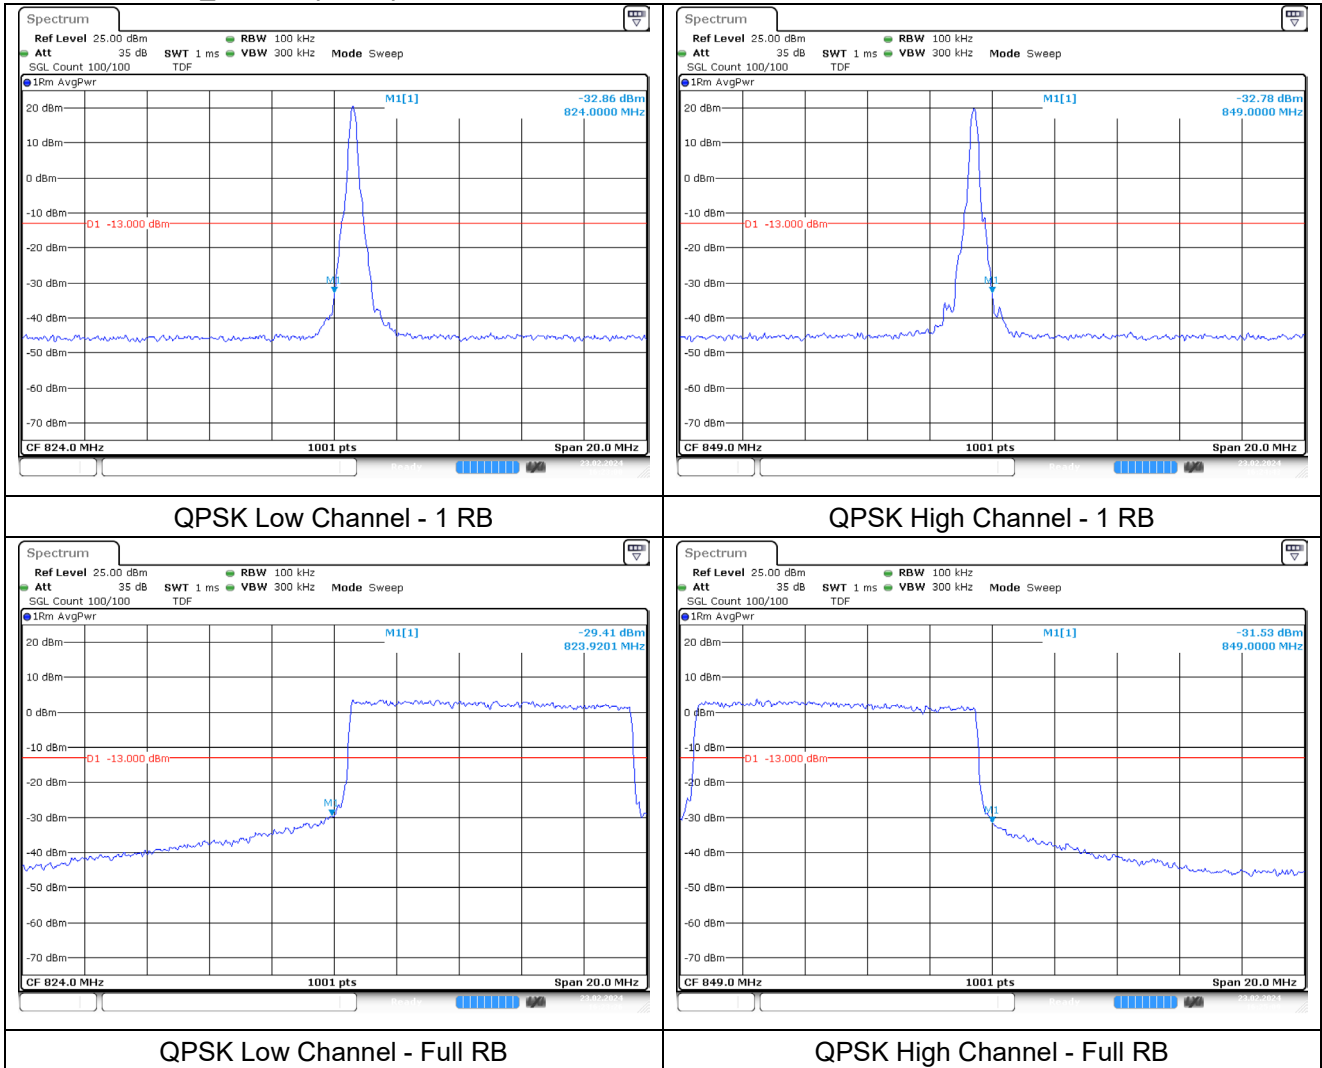

LTE band 26/5_Part 22 (5 MHz)

LTE band 26/5_Part 22 (5 MHz)

LTE band 26/5_Part 22 (10 MHz)

LTE band 26/5_Part 22 (10 MHz)

LTE band 26_Part 22 (15 MHz)

LTE band 26_Part 22 (15 MHz)

LTE band 26_Part 90 (1.4 MHz)

LTE band 26_Part 90 (1.4 MHz)

LTE band 26_Part 90 (3 MHz)

LTE band 26_Part 90 (3 MHz)

LTE band 26_Part 90 (5 MHz)

LTE band 26_Part 90 (5 MHz)

LTE band 26_Part 90 (10 MHz)

LTE band 26_Part 90 (10 MHz)

LTE band 26_Part 90 (15 MHz)