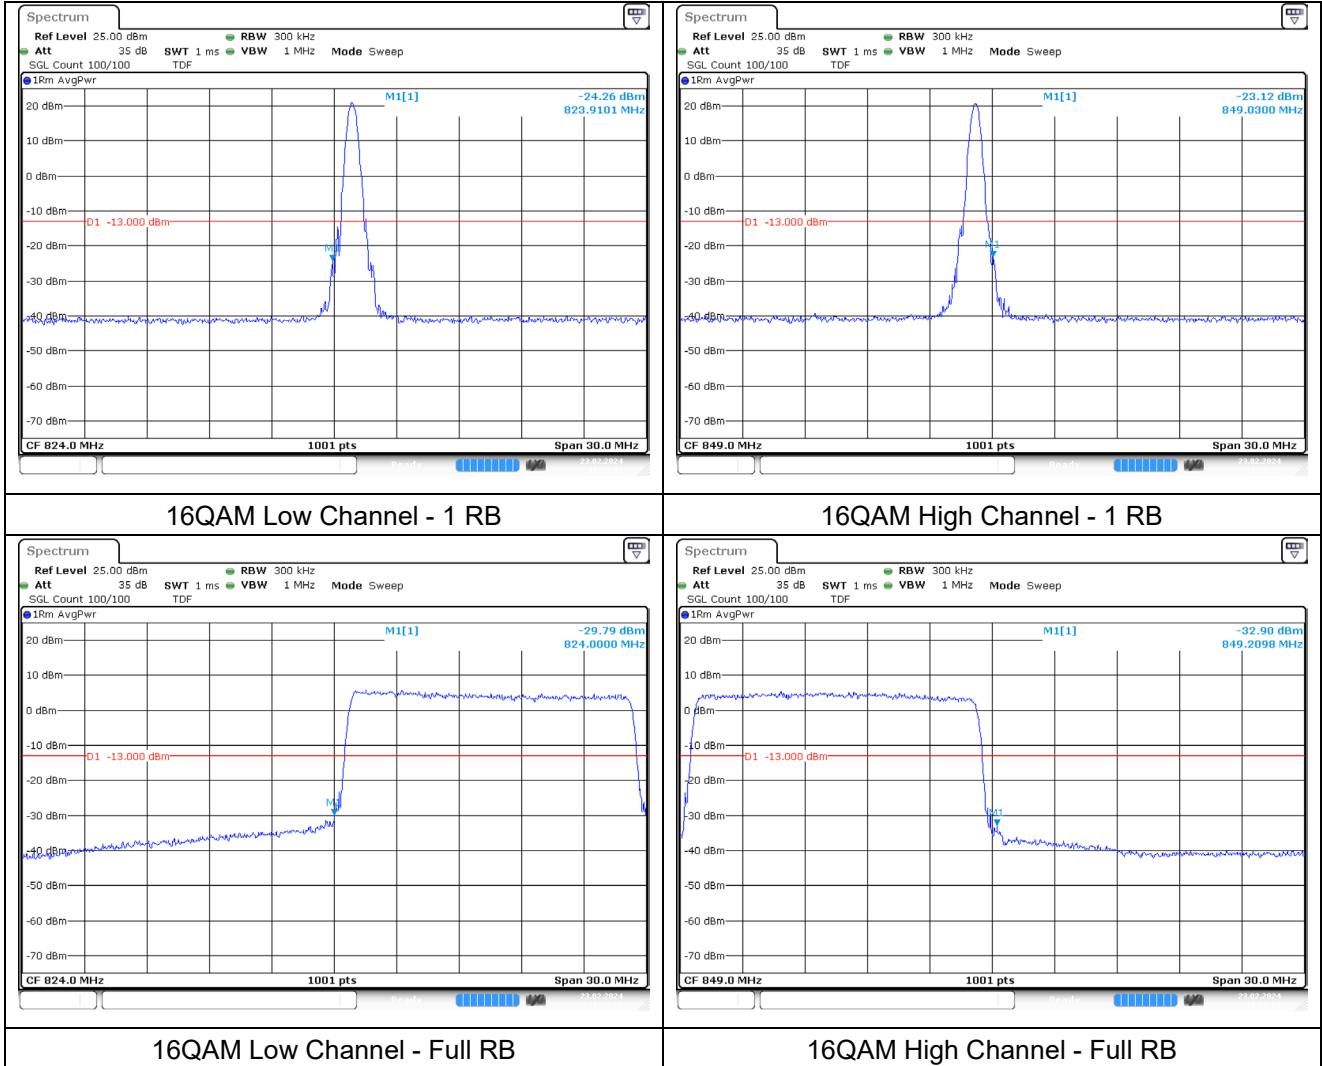

LTE band 26/5_Part 22 (5 MHz)

LTE band 26/5_Part 22 (5 MHz)

LTE band 26/5_Part 22 (10 MHz)

LTE band 26/5_Part 22 (10 MHz)

LTE band 26_Part 22 (15 MHz)

LTE band 26_Part 22 (15 MHz)

LTE band 26_Part 90 (1.4 MHz)

LTE band 26_Part 90 (1.4 MHz)

LTE band 26_Part 90 (3 MHz)

LTE band 26_Part 90 (3 MHz)

LTE band 26_Part 90 (5 MHz)

LTE band 26_Part 90 (5 MHz)

LTE band 26_Part 90 (10 MHz)

LTE band 26_Part 90 (10 MHz)

LTE band 26_Part 90 (15 MHz)