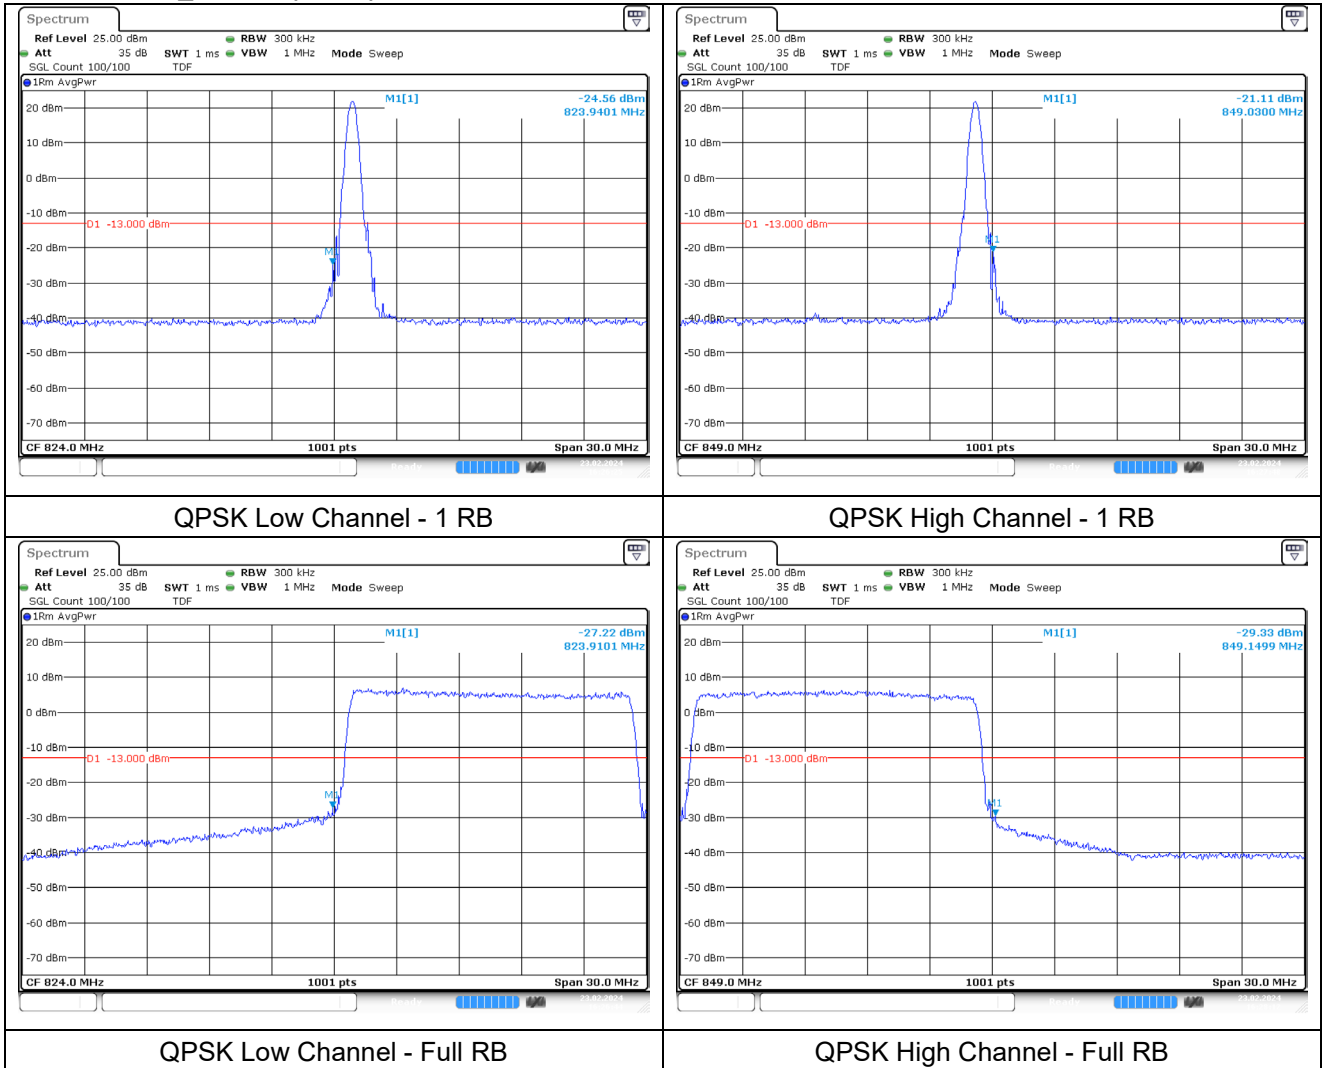

LTE band 26/5_Part 22 (5 MHz)

LTE band 26/5_Part 22 (5 MHz)

LTE band 26/5_Part 22 (10 MHz)

LTE band 26/5_Part 22 (10 MHz)

LTE band 26_Part 22 (15 MHz)

LTE band 26_Part 22 (15 MHz)

LTE band 26_Part 90 (1.4 MHz)

LTE band 26_Part 90 (1.4 MHz)

LTE band 26_Part 90 (3 MHz)

LTE band 26_Part 90 (3 MHz)

LTE band 26_Part 90 (5 MHz)

LTE band 26_Part 90 (5 MHz)

LTE band 26_Part 90 (10 MHz)

LTE band 26_Part 90 (10 MHz)

LTE band 26_Part 90 (15 MHz)