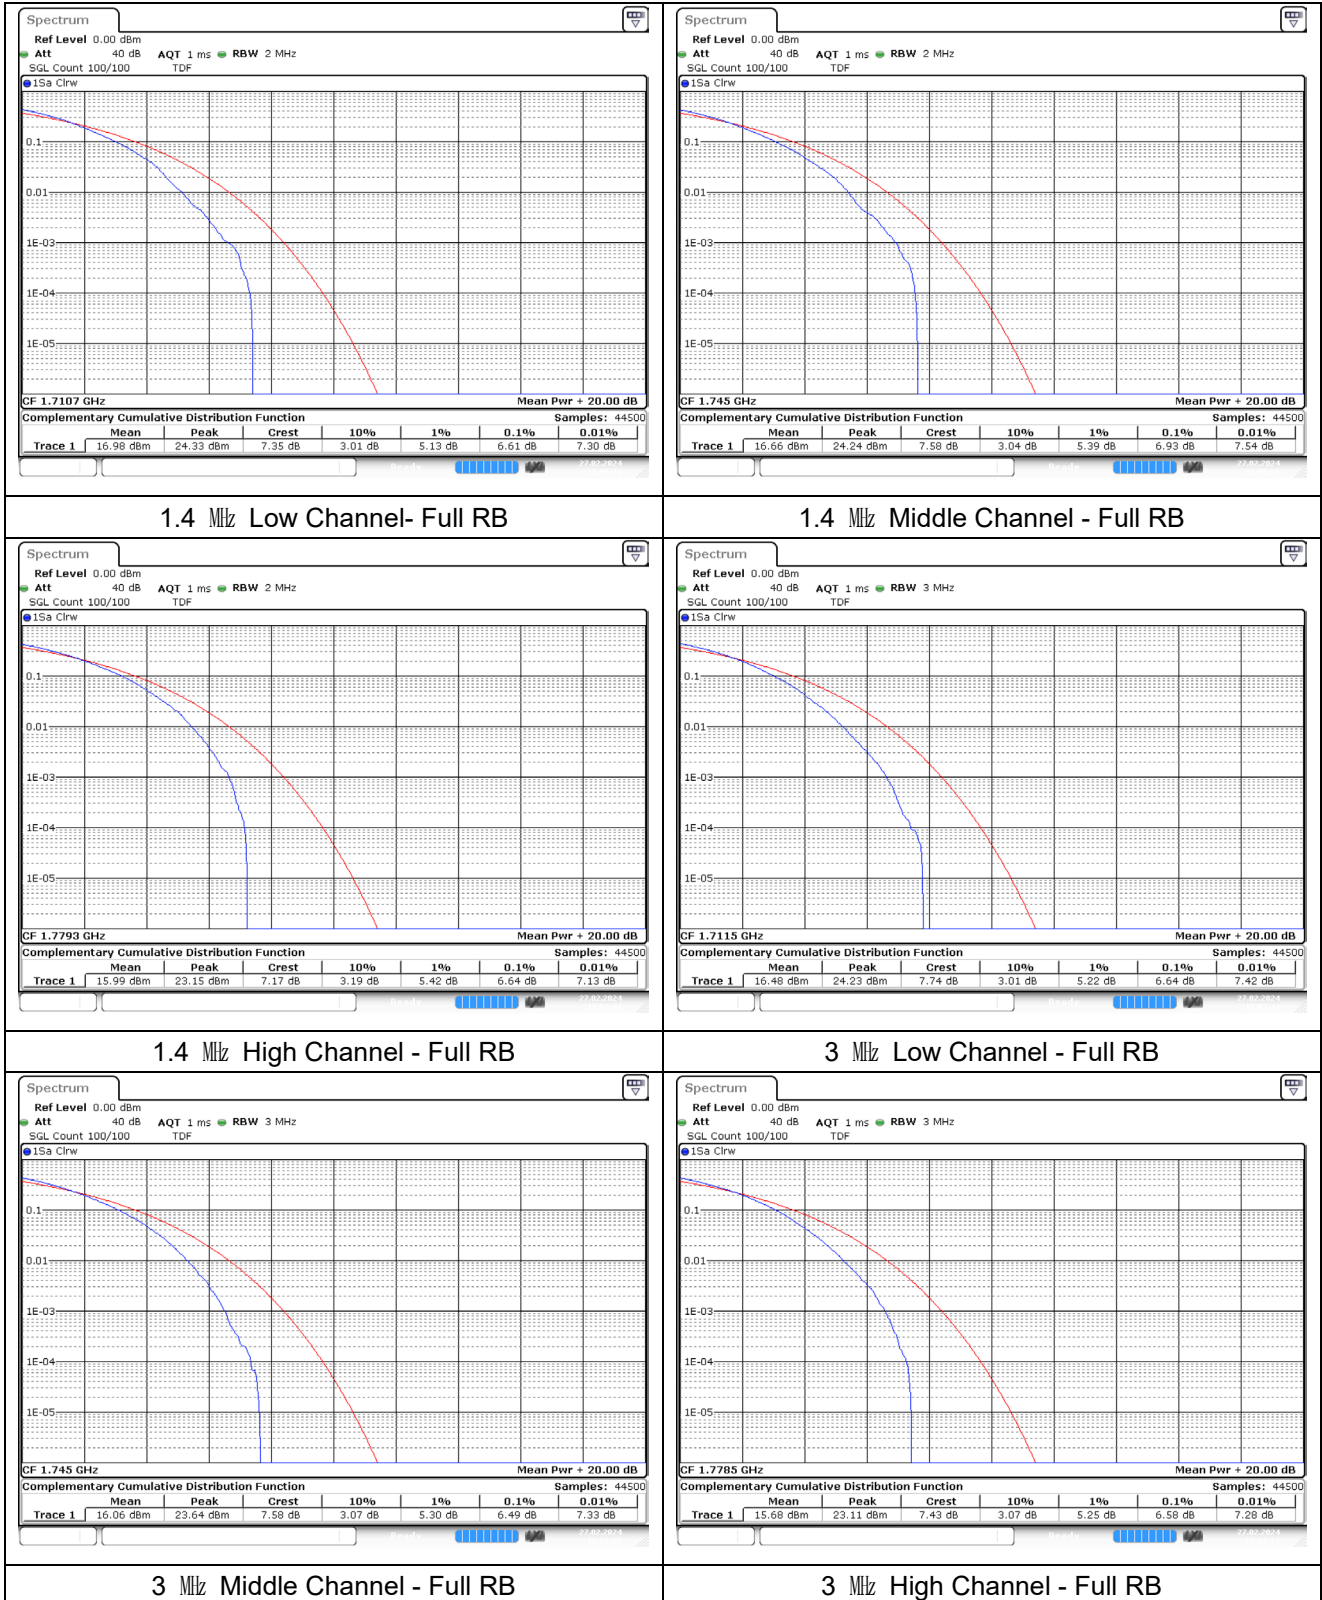

LTE band 26/5 Part 90

LTE band 26/5 Part 90

5 MHz Low Channel - Full RB

5 MHz Middle Channel - Full RB

5 MHz High Channel - Full RB

10 MHz Middle Channel - Full RB

15 MHz Low Channel - Full RB

LTE band 41

LTE band 41

15 MHz Low Channel - Full RB

15 MHz Middle Channel - Full RB

15 MHz High Channel - Full RB

20 MHz Low Channel - Full RB

20 MHz Middle Channel - Full RB

20 MHz High Channel - Full RB

LTE band 66/4

LTE band 66/4

5 MHz Low Channel - Full RB

5 MHz Middle Channel - Full RB

5 MHz High Channel - Full RB

10 MHz Low Channel - Full RB

10 MHz Middle Channel - Full RB

10 MHz High Channel - Full RB