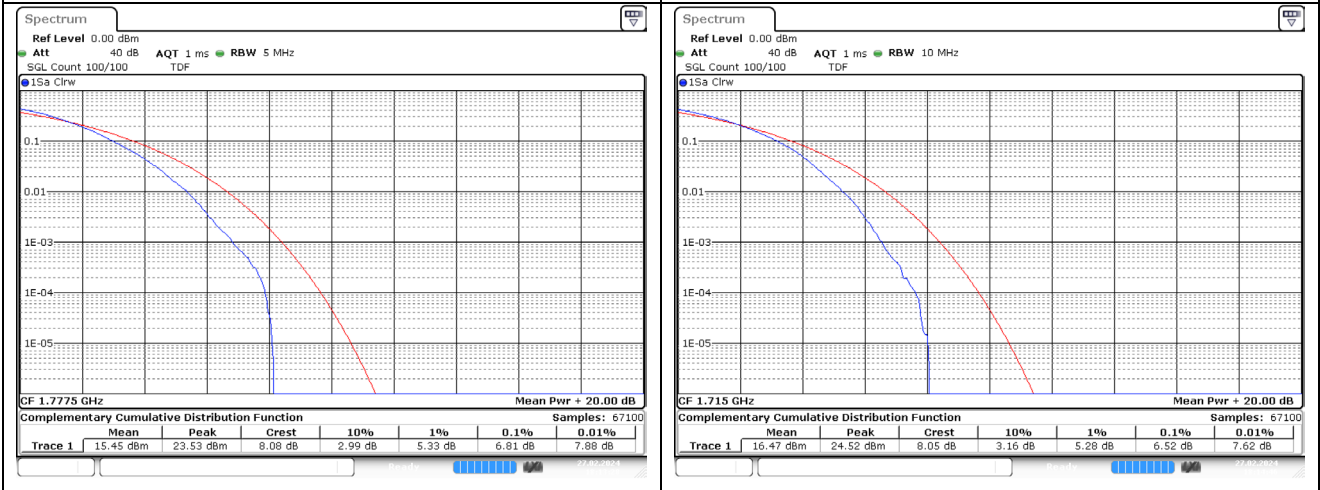

LTE band 26/5 Part 90

LTE band 26/5 Part 90

5 MHz Low Channel - Full RB

5 MHz Middle Channel - Full RB

5 MHz High Channel - Full RB

10 MHz Middle Channel - Full RB

15 MHz Low Channel - Full RB

LTE band 41

LTE band 41

15 MHz Low Channel - Full RB

15 MHz Middle Channel - Full RB

15 MHz High Channel - Full RB

20 MHz Low Channel - Full RB

20 MHz Middle Channel - Full RB

20 MHz High Channel - Full RB

LTE band 66/4

LTE band 66/4

5 MHz Low Channel - Full RB

5 MHz Middle Channel - Full RB

5 MHz High Channel - Full RB

10 MHz Low Channel - Full RB

10 MHz Middle Channel - Full RB

10 MHz High Channel - Full RB