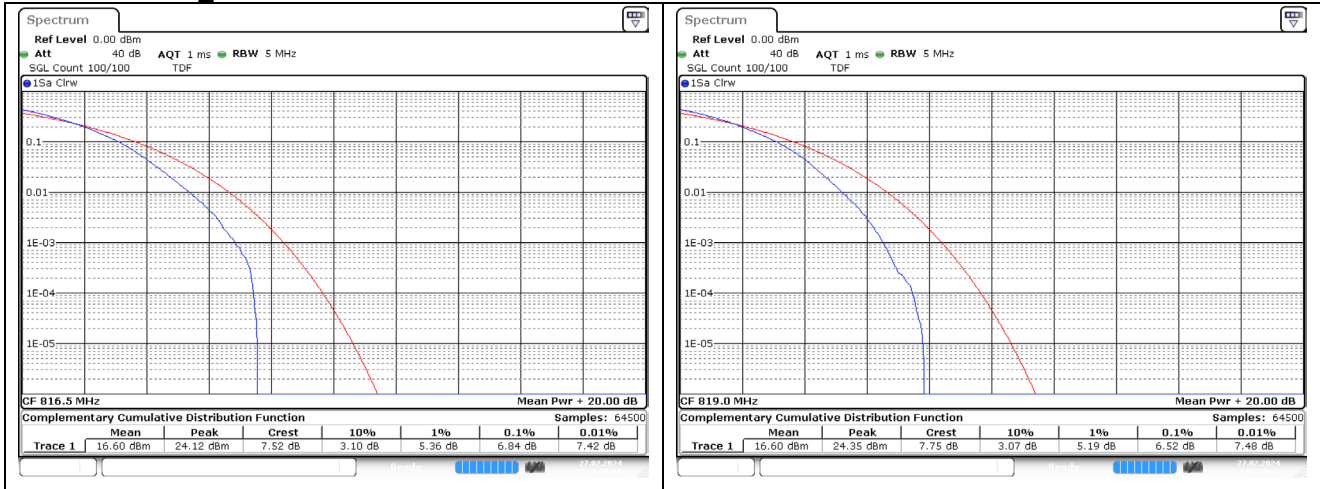

LTE band 26/5 Part 90

LTE band 26/5 Part 90

5 MHz Low Channel - Full RB

5 MHz Middle Channel - Full RB

5 MHz High Channel - Full RB

10 MHz Middle Channel - Full RB

15 MHz Low Channel - Full RB

LTE band 41

LTE band 41

15 MHz Low Channel - Full RB

15 MHz Middle Channel - Full RB

15 MHz High Channel - Full RB

20 MHz Low Channel - Full RB

20 MHz Middle Channel - Full RB

20 MHz High Channel - Full RB

LTE band 66/4

LTE band 66/4

5 MHz Low Channel - Full RB

5 MHz Middle Channel - Full RB

5 MHz High Channel - Full RB

10 MHz Low Channel - Full RB

10 MHz Middle Channel - Full RB

10 MHz High Channel - Full RB