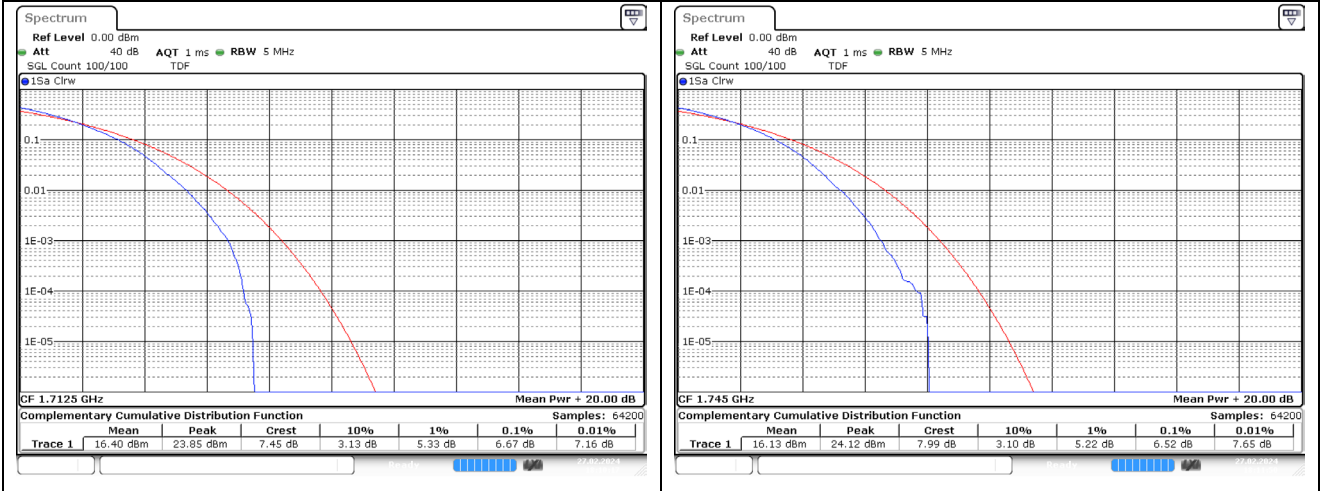

LTE band 41

15 MHz Low Channel - Full RB

15 MHz Middle Channel - Full RB

15 MHz High Channel - Full RB

20 MHz Low Channel - Full RB

20 MHz Middle Channel - Full RB

20 MHz High Channel - Full RB

LTE band 66/4

LTE band 66/4

5 MHz Low Channel - Full RB

5 MHz Middle Channel - Full RB

5 MHz High Channel - Full RB

10 MHz Low Channel - Full RB

10 MHz Middle Channel - Full RB

10 MHz High Channel - Full RB