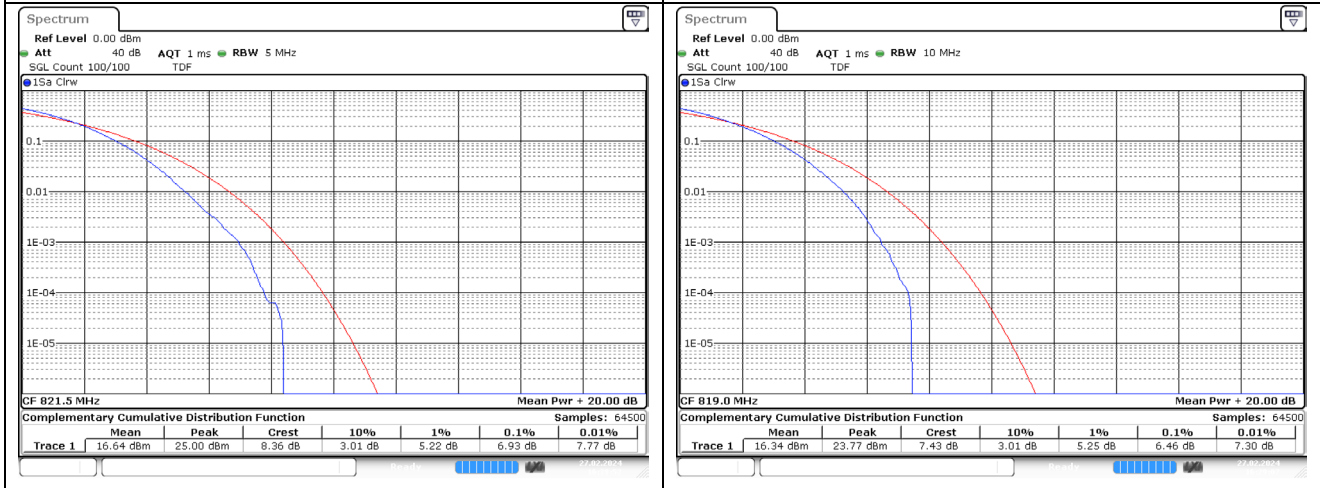

LTE band 26/5 Part 90

LTE band 26/5 Part 90

5 MHz Low Channel - Full RB

5 MHz Middle Channel - Full RB

5 MHz High Channel - Full RB

10 MHz Middle Channel - Full RB

15 MHz Low Channel - Full RB

LTE band 41

LTE band 41

15 MHz Low Channel - Full RB

15 MHz Middle Channel - Full RB

15 MHz High Channel - Full RB

20 MHz Low Channel - Full RB

20 MHz Middle Channel - Full RB

20 MHz High Channel - Full RB

LTE band 66/4

LTE band 66/4

5 MHz Low Channel - Full RB

5 MHz Middle Channel - Full RB

5 MHz High Channel - Full RB

10 MHz Low Channel - Full RB

10 MHz Middle Channel - Full RB

10 MHz High Channel - Full RB