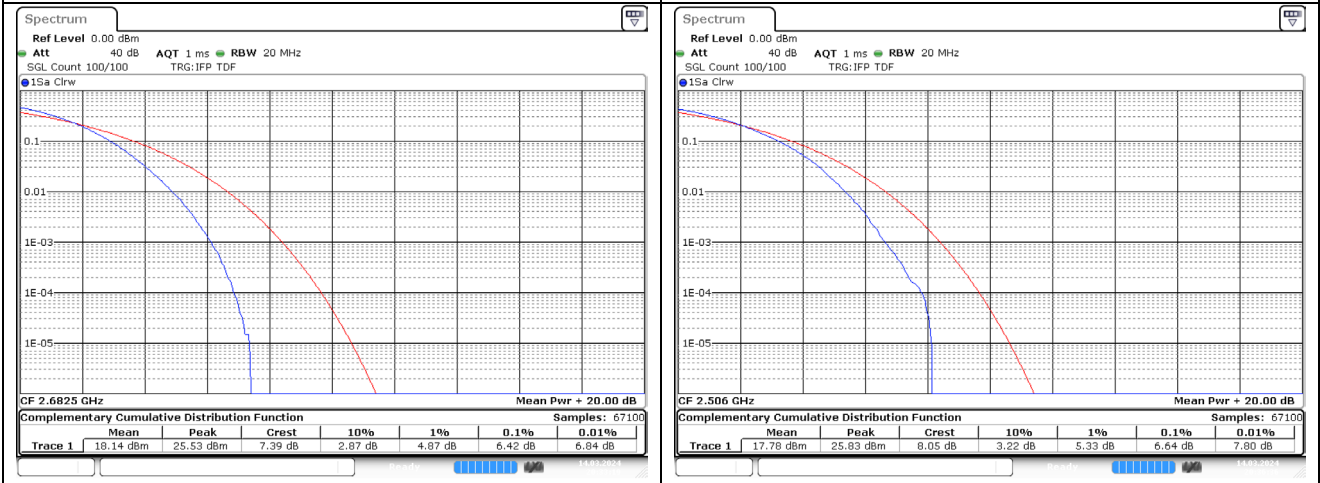

LTE band 26/5 Part 90

LTE band 26/5 Part 90

5 MHz Low Channel - Full RB

5 MHz Middle Channel - Full RB

5 MHz High Channel - Full RB

10 MHz Middle Channel - Full RB

15 MHz Low Channel - Full RB

LTE band 41

LTE band 41

15 MHz Low Channel - Full RB

15 MHz Middle Channel - Full RB

15 MHz High Channel - Full RB

20 MHz Low Channel - Full RB

20 MHz Middle Channel - Full RB

20 MHz High Channel - Full RB

LTE band 66/4

LTE band 66/4

5 MHz Low Channel - Full RB

5 MHz Middle Channel - Full RB

5 MHz High Channel - Full RB

10 MHz Low Channel - Full RB

10 MHz Middle Channel - Full RB

10 MHz High Channel - Full RB