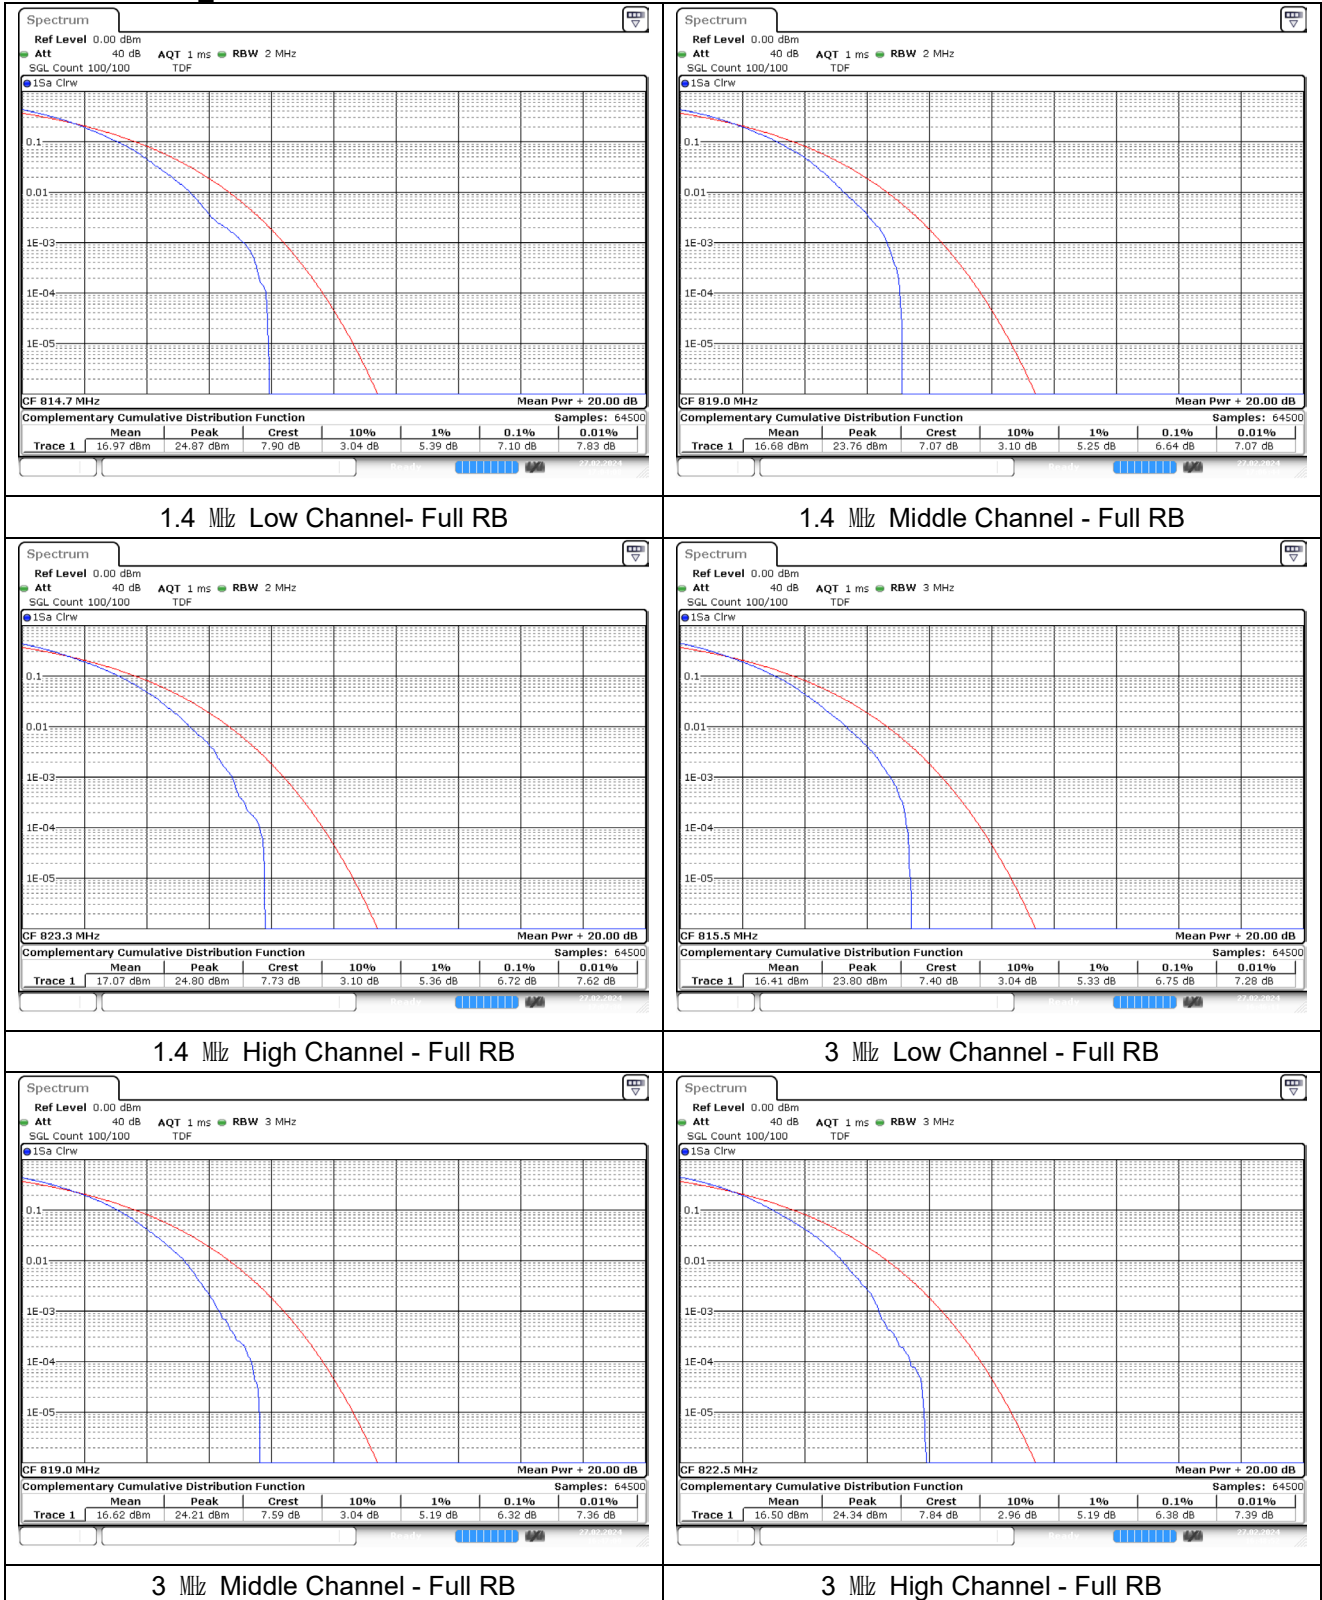

LTE band 26/5 Part 90

LTE band 26/5 Part 90

5 MHz Low Channel - Full RB

5 MHz Middle Channel - Full RB

5 MHz High Channel - Full RB

10 MHz Middle Channel - Full RB

15 MHz Low Channel - Full RB

LTE band 41

LTE band 41

15 MHz Low Channel - Full RB

15 MHz Middle Channel - Full RB

15 MHz High Channel - Full RB

20 MHz Low Channel - Full RB

20 MHz Middle Channel - Full RB

20 MHz High Channel - Full RB

LTE band 66/4

LTE band 66/4

5 MHz Low Channel - Full RB

5 MHz Middle Channel - Full RB

5 MHz High Channel - Full RB

10 MHz Low Channel - Full RB

10 MHz Middle Channel - Full RB

10 MHz High Channel - Full RB