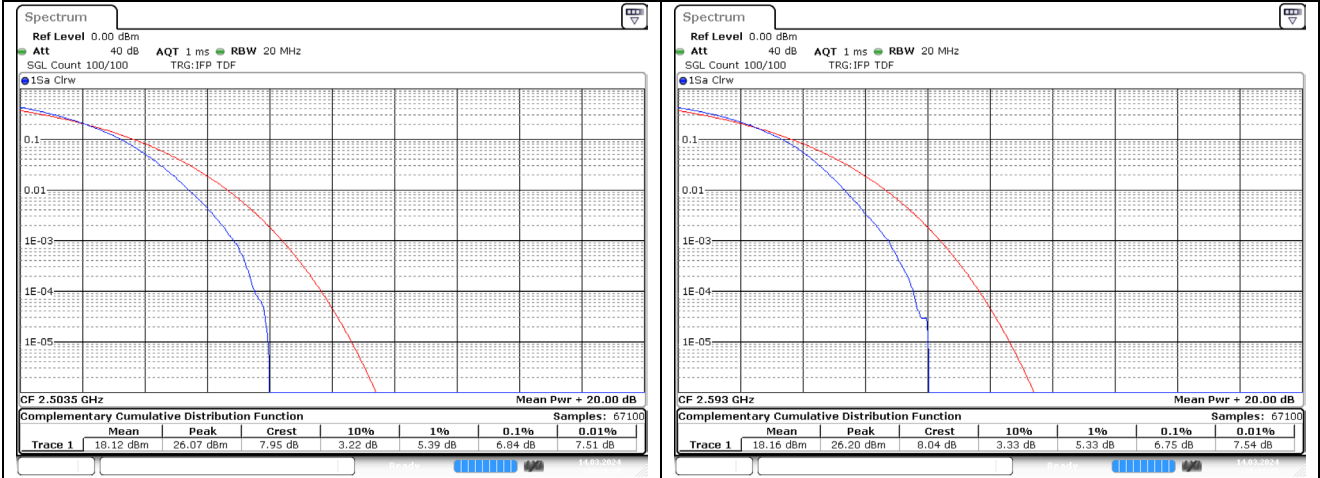

LTE band 26/5 Part 90

LTE band 26/5 Part 90

5 MHz Low Channel - Full RB

5 MHz Middle Channel - Full RB

5 MHz High Channel - Full RB

10 MHz Middle Channel - Full RB

15 MHz Low Channel - Full RB

LTE band 41

LTE band 41

15 MHz Low Channel - Full RB

15 MHz Middle Channel - Full RB

15 MHz High Channel - Full RB

20 MHz Low Channel - Full RB

20 MHz Middle Channel - Full RB

20 MHz High Channel - Full RB

LTE band 66/4

LTE band 66/4

5 MHz Low Channel - Full RB

5 MHz Middle Channel - Full RB

5 MHz High Channel - Full RB

10 MHz Low Channel - Full RB

10 MHz Middle Channel - Full RB

10 MHz High Channel - Full RB