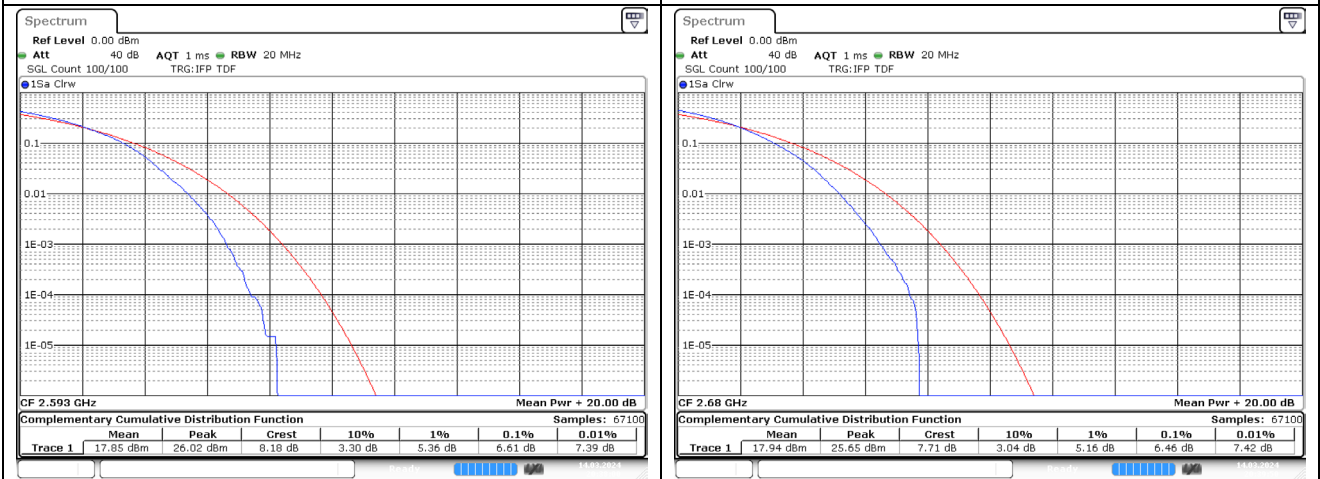

LTE band 41

15 MHz Low Channel - Full RB

15 MHz Middle Channel - Full RB

15 MHz High Channel - Full RB

20 MHz Low Channel - Full RB

20 MHz Middle Channel - Full RB

20 MHz High Channel - Full RB

LTE band 66/4

LTE band 66/4

5 MHz Low Channel - Full RB

5 MHz Middle Channel - Full RB

5 MHz High Channel - Full RB

10 MHz Low Channel - Full RB

10 MHz Middle Channel - Full RB

10 MHz High Channel - Full RB