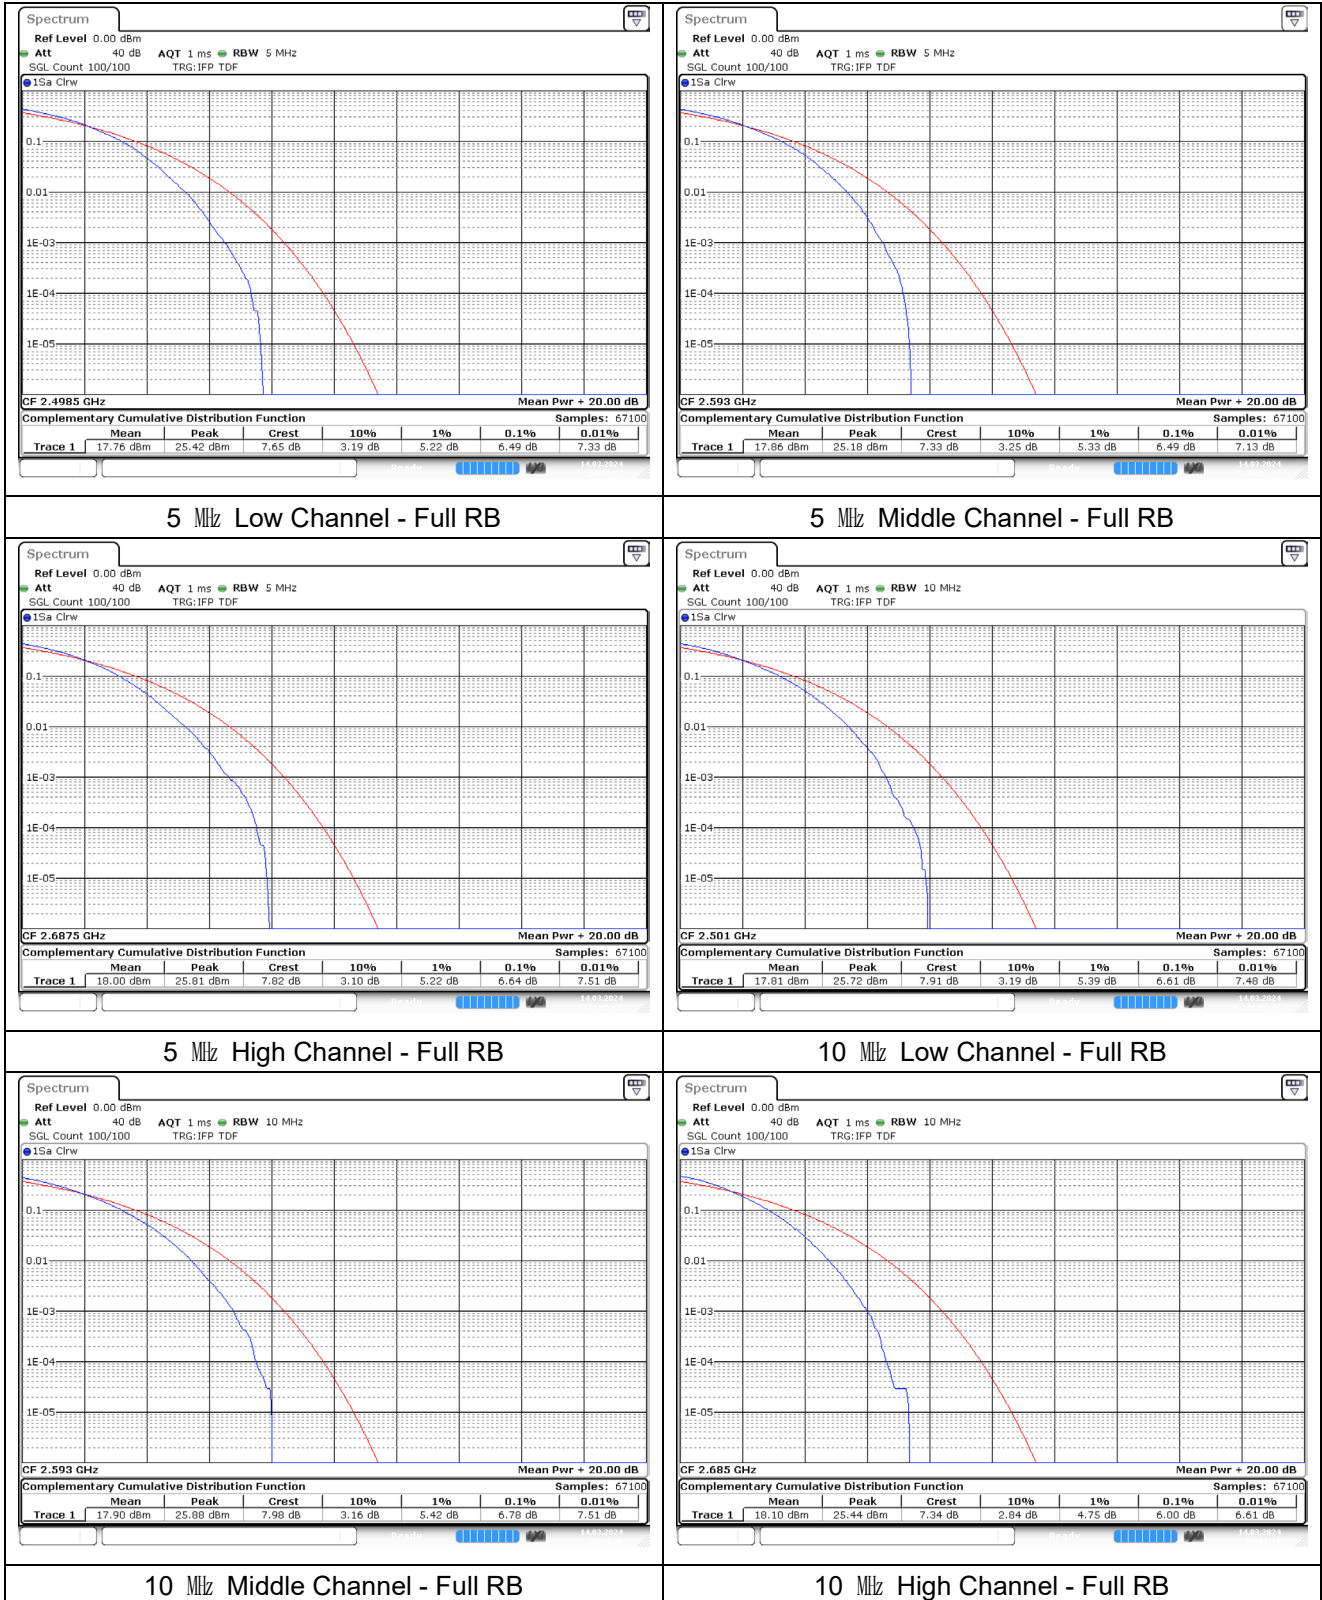

LTE band 26/5 Part 90

LTE band 26/5 Part 90

5 MHz Low Channel - Full RB

5 MHz Middle Channel - Full RB

5 MHz High Channel - Full RB

10 MHz Middle Channel - Full RB

15 MHz Low Channel - Full RB

LTE band 41

LTE band 41

15 MHz Low Channel - Full RB

15 MHz Middle Channel - Full RB

15 MHz High Channel - Full RB

20 MHz Low Channel - Full RB

20 MHz Middle Channel - Full RB

20 MHz High Channel - Full RB

LTE band 66/4

LTE band 66/4

5 MHz Low Channel - Full RB

5 MHz Middle Channel - Full RB

5 MHz High Channel - Full RB

10 MHz Low Channel - Full RB

10 MHz Middle Channel - Full RB

10 MHz High Channel - Full RB