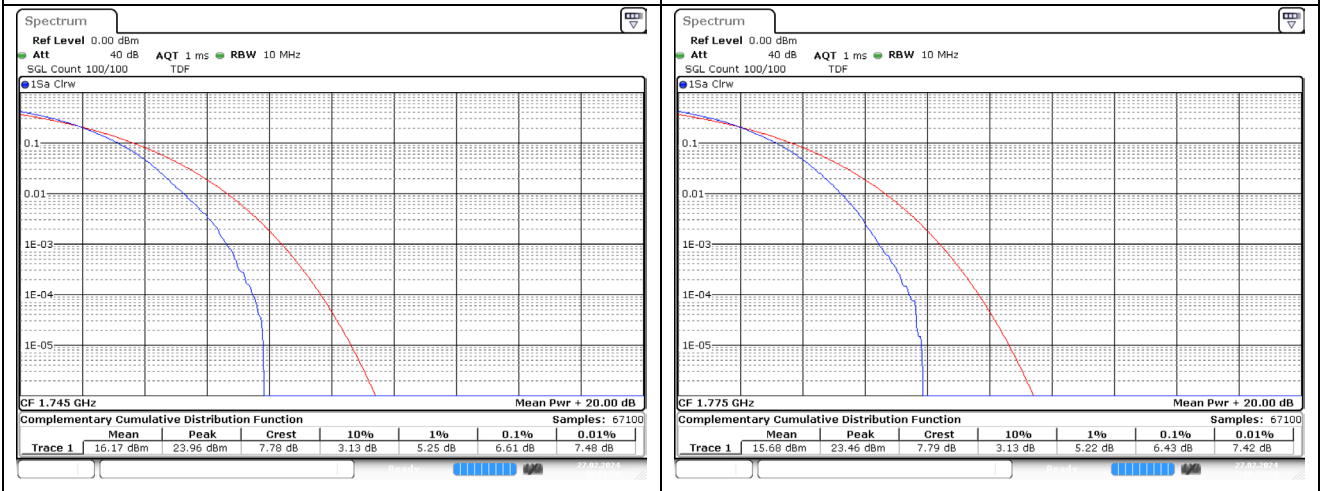

LTE band 41

15 MHz Low Channel - Full RB

15 MHz Middle Channel - Full RB

15 MHz High Channel - Full RB

20 MHz Low Channel - Full RB

20 MHz Middle Channel - Full RB

20 MHz High Channel - Full RB

LTE band 66/4

LTE band 66/4

5 MHz Low Channel - Full RB

5 MHz Middle Channel - Full RB

5 MHz High Channel - Full RB

10 MHz Low Channel - Full RB

10 MHz Middle Channel - Full RB

10 MHz High Channel - Full RB