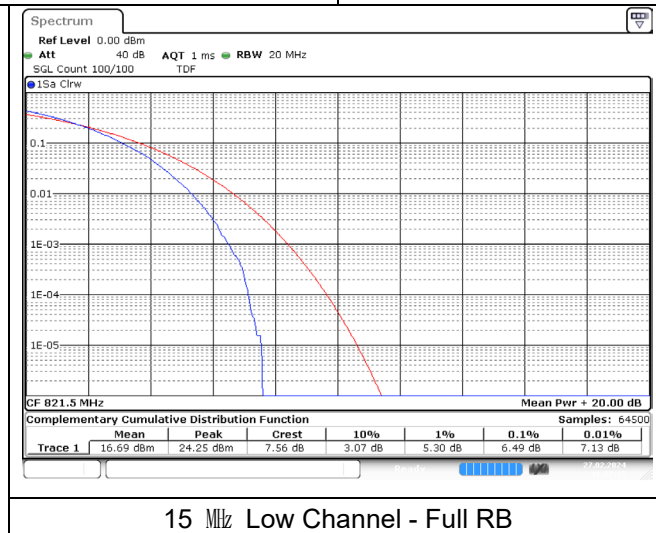

LTE band 26/5 Part 90

LTE band 26/5 Part 90

5 MHz Low Channel - Full RB

5 MHz Middle Channel - Full RB

5 MHz High Channel - Full RB

10 MHz Middle Channel - Full RB

15 MHz Low Channel - Full RB

LTE band 41

LTE band 41

15 MHz Low Channel - Full RB

15 MHz Middle Channel - Full RB

15 MHz High Channel - Full RB

20 MHz Low Channel - Full RB

20 MHz Middle Channel - Full RB

20 MHz High Channel - Full RB

LTE band 66/4

LTE band 66/4

5 MHz Low Channel - Full RB

5 MHz Middle Channel - Full RB

5 MHz High Channel - Full RB

10 MHz Low Channel - Full RB

10 MHz Middle Channel - Full RB

10 MHz High Channel - Full RB