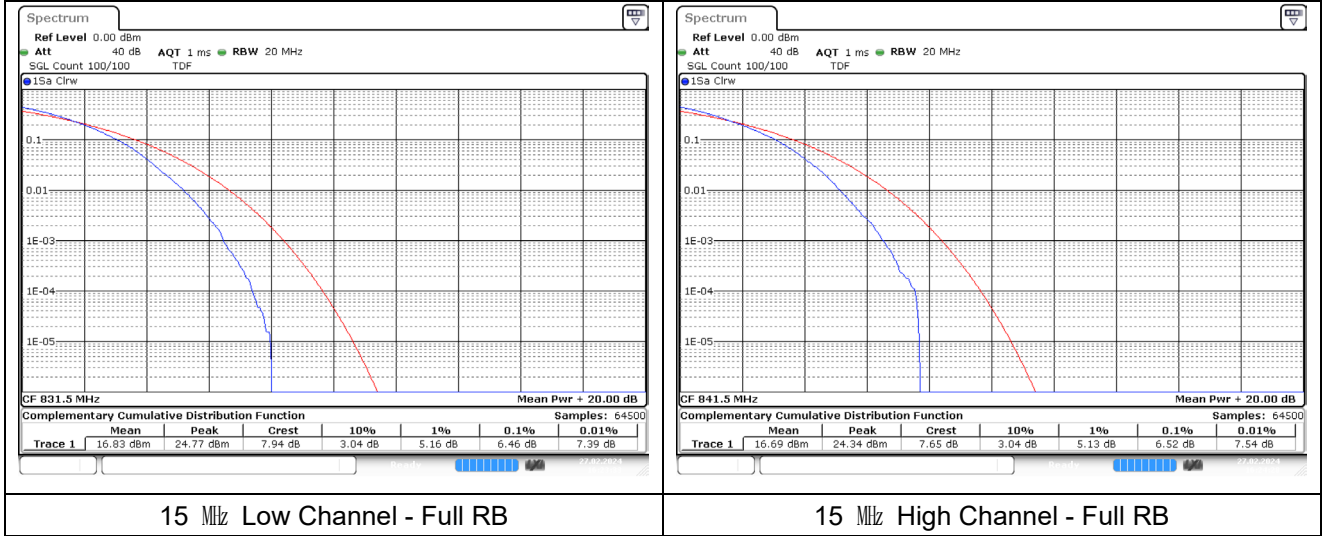

LTE band 25/2

5 MHz Low Channel - Full RB

5 MHz Middle Channel - Full RB

5 MHz High Channel - Full RB

10 MHz Low Channel - Full RB

10 MHz Middle Channel - Full RB

10 MHz High Channel - Full RB

LTE band 25/2

LTE band 26/5 Part 22

LTE band 26/5 Part 22

LTE band 26/5 Part 22

15 MHz Low Channel - Full RB

15 MHz High Channel - Full RB