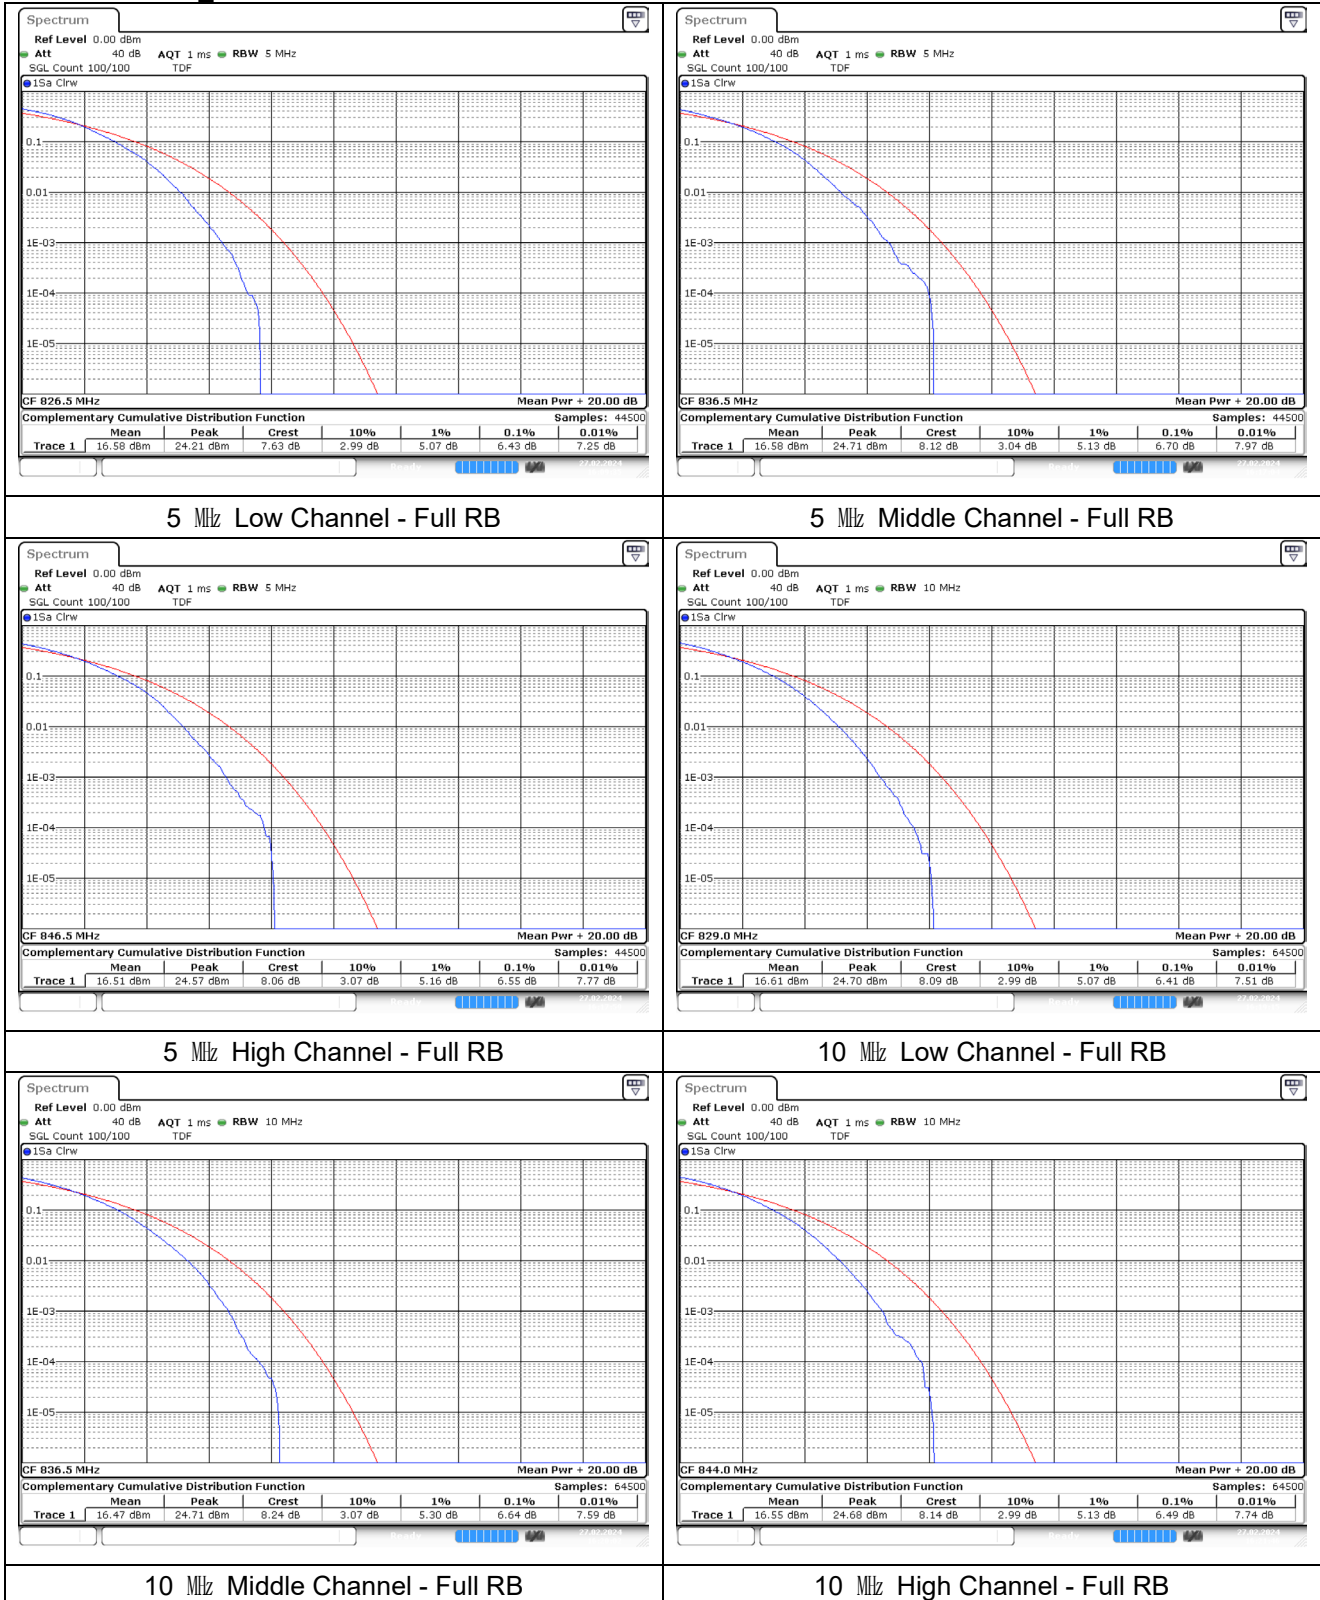

LTE band 14

LTE band 25/2

1.4 MHz Low Channel- Full RB

1.4 MHz Middle Channel - Full RB

1.4 MHz High Channel - Full RB

3 MHz Low Channel - Full RB

3 MHz Middle Channel - Full RB

3 MHz High Channel - Full RB

LTE band 25/2

5 MHz Low Channel - Full RB

5 MHz Middle Channel - Full RB

5 MHz High Channel - Full RB

10 MHz Low Channel - Full RB

10 MHz Middle Channel - Full RB

10 MHz High Channel - Full RB

LTE band 25/2

LTE band 26/5 Part 22

LTE band 26/5 Part 22

LTE band 26/5 Part 22

15 MHz Low Channel - Full RB

15 MHz High Channel - Full RB