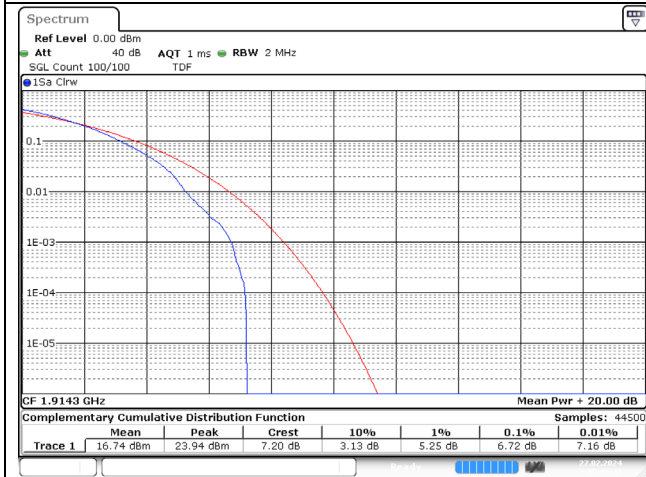

LTE band 14

LTE band 25/2

1.4 MHz Low Channel- Full RB

1.4 MHz Middle Channel - Full RB

1.4 MHz High Channel - Full RB

3 MHz Low Channel - Full RB

3 MHz Middle Channel - Full RB

3 MHz High Channel - Full RB

LTE band 25/2

5 MHz Low Channel - Full RB

5 MHz Middle Channel - Full RB

5 MHz High Channel - Full RB

10 MHz Low Channel - Full RB

10 MHz Middle Channel - Full RB

10 MHz High Channel - Full RB

LTE band 25/2