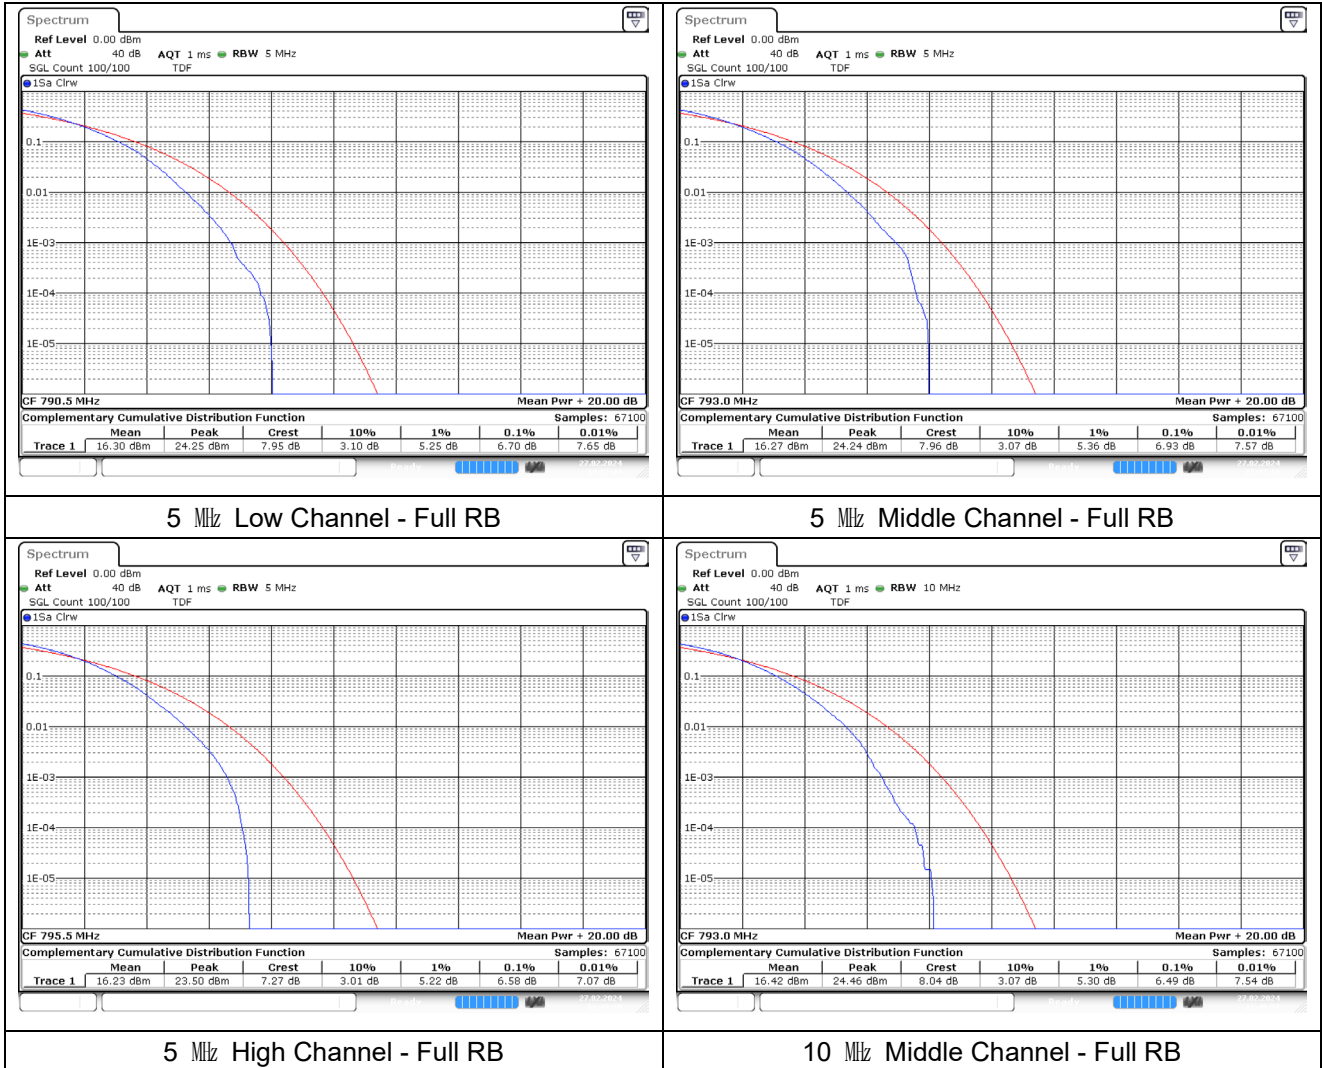

LTE band 14

LTE band 25/2

1.4 MHz Low Channel- Full RB

1.4 MHz Middle Channel - Full RB

1.4 MHz High Channel - Full RB

3 MHz Low Channel - Full RB

3 MHz Middle Channel - Full RB

3 MHz High Channel - Full RB

LTE band 25/2

5 MHz Low Channel - Full RB

5 MHz Middle Channel - Full RB

5 MHz High Channel - Full RB

10 MHz Low Channel - Full RB

10 MHz Middle Channel - Full RB

10 MHz High Channel - Full RB

LTE band 25/2

LTE band 26/5 Part 22

LTE band 26/5 Part 22

LTE band 26/5 Part 22

15 MHz Low Channel - Full RB

15 MHz High Channel - Full RB