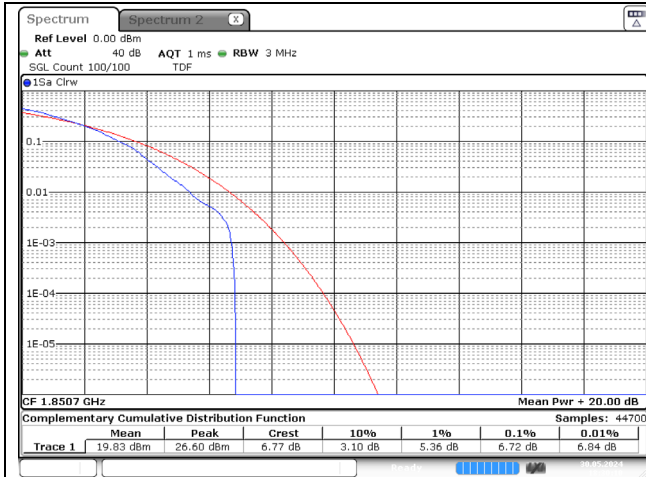

LTE band 14

LTE band 25/2

1.4 MHz Low Channel- Full RB

1.4 MHz Middle Channel - Full RB

1.4 MHz High Channel - Full RB

3 MHz Low Channel - Full RB

3 MHz Middle Channel - Full RB

3 MHz High Channel - Full RB

LTE band 25/2

5 MHz Low Channel - Full RB

5 MHz Middle Channel - Full RB

5 MHz High Channel - Full RB

10 MHz Low Channel - Full RB

10 MHz Middle Channel - Full RB

10 MHz High Channel - Full RB

LTE band 25/2