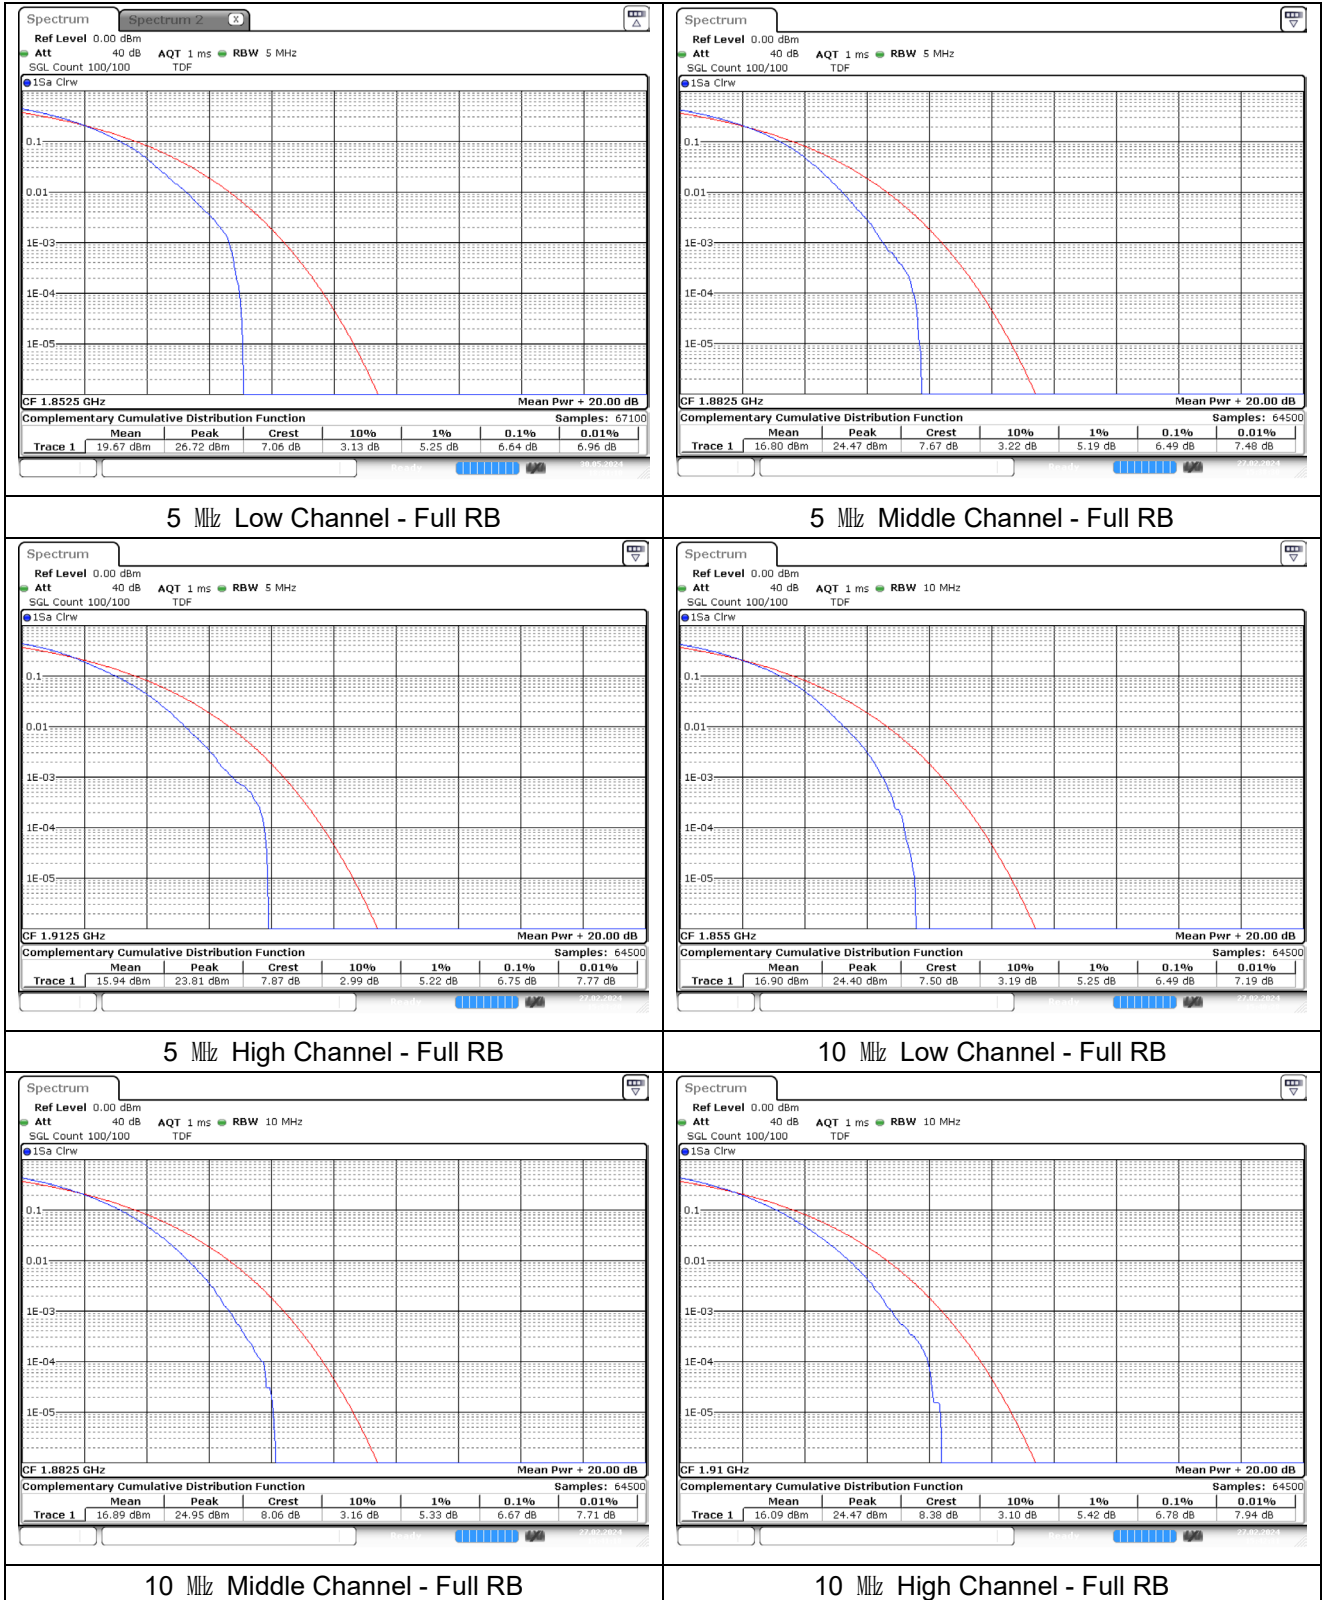

LTE band 14

LTE band 25/2

1.4 MHz Low Channel- Full RB

1.4 MHz Middle Channel - Full RB

1.4 MHz High Channel - Full RB

3 MHz Low Channel - Full RB

3 MHz Middle Channel - Full RB

3 MHz High Channel - Full RB

LTE band 25/2

5 MHz Low Channel - Full RB

5 MHz Middle Channel - Full RB

5 MHz High Channel - Full RB

10 MHz Low Channel - Full RB

10 MHz Middle Channel - Full RB

10 MHz High Channel - Full RB

LTE band 25/2

LTE band 26/5 Part 22

LTE band 26/5 Part 22

LTE band 26/5 Part 22

15 MHz Low Channel - Full RB

15 MHz High Channel - Full RB