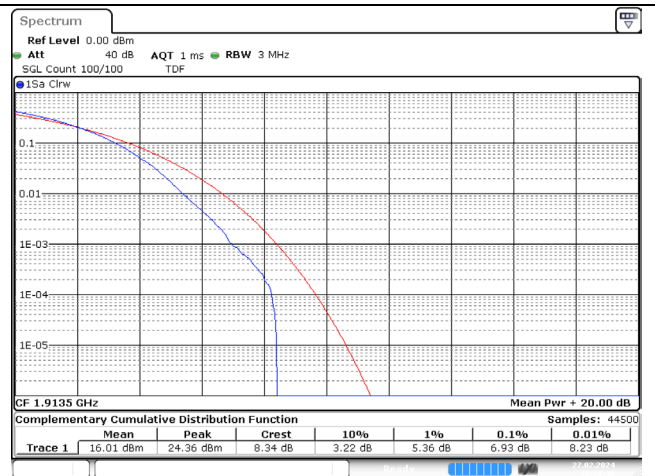

LTE band 14

LTE band 25/2

1.4 MHz Low Channel- Full RB

1.4 MHz Middle Channel - Full RB

1.4 MHz High Channel - Full RB

3 MHz Low Channel - Full RB

3 MHz Middle Channel - Full RB

3 MHz High Channel - Full RB

LTE band 25/2

5 MHz Low Channel - Full RB

5 MHz Middle Channel - Full RB

5 MHz High Channel - Full RB

10 MHz Low Channel - Full RB

10 MHz Middle Channel - Full RB

10 MHz High Channel - Full RB

LTE band 25/2