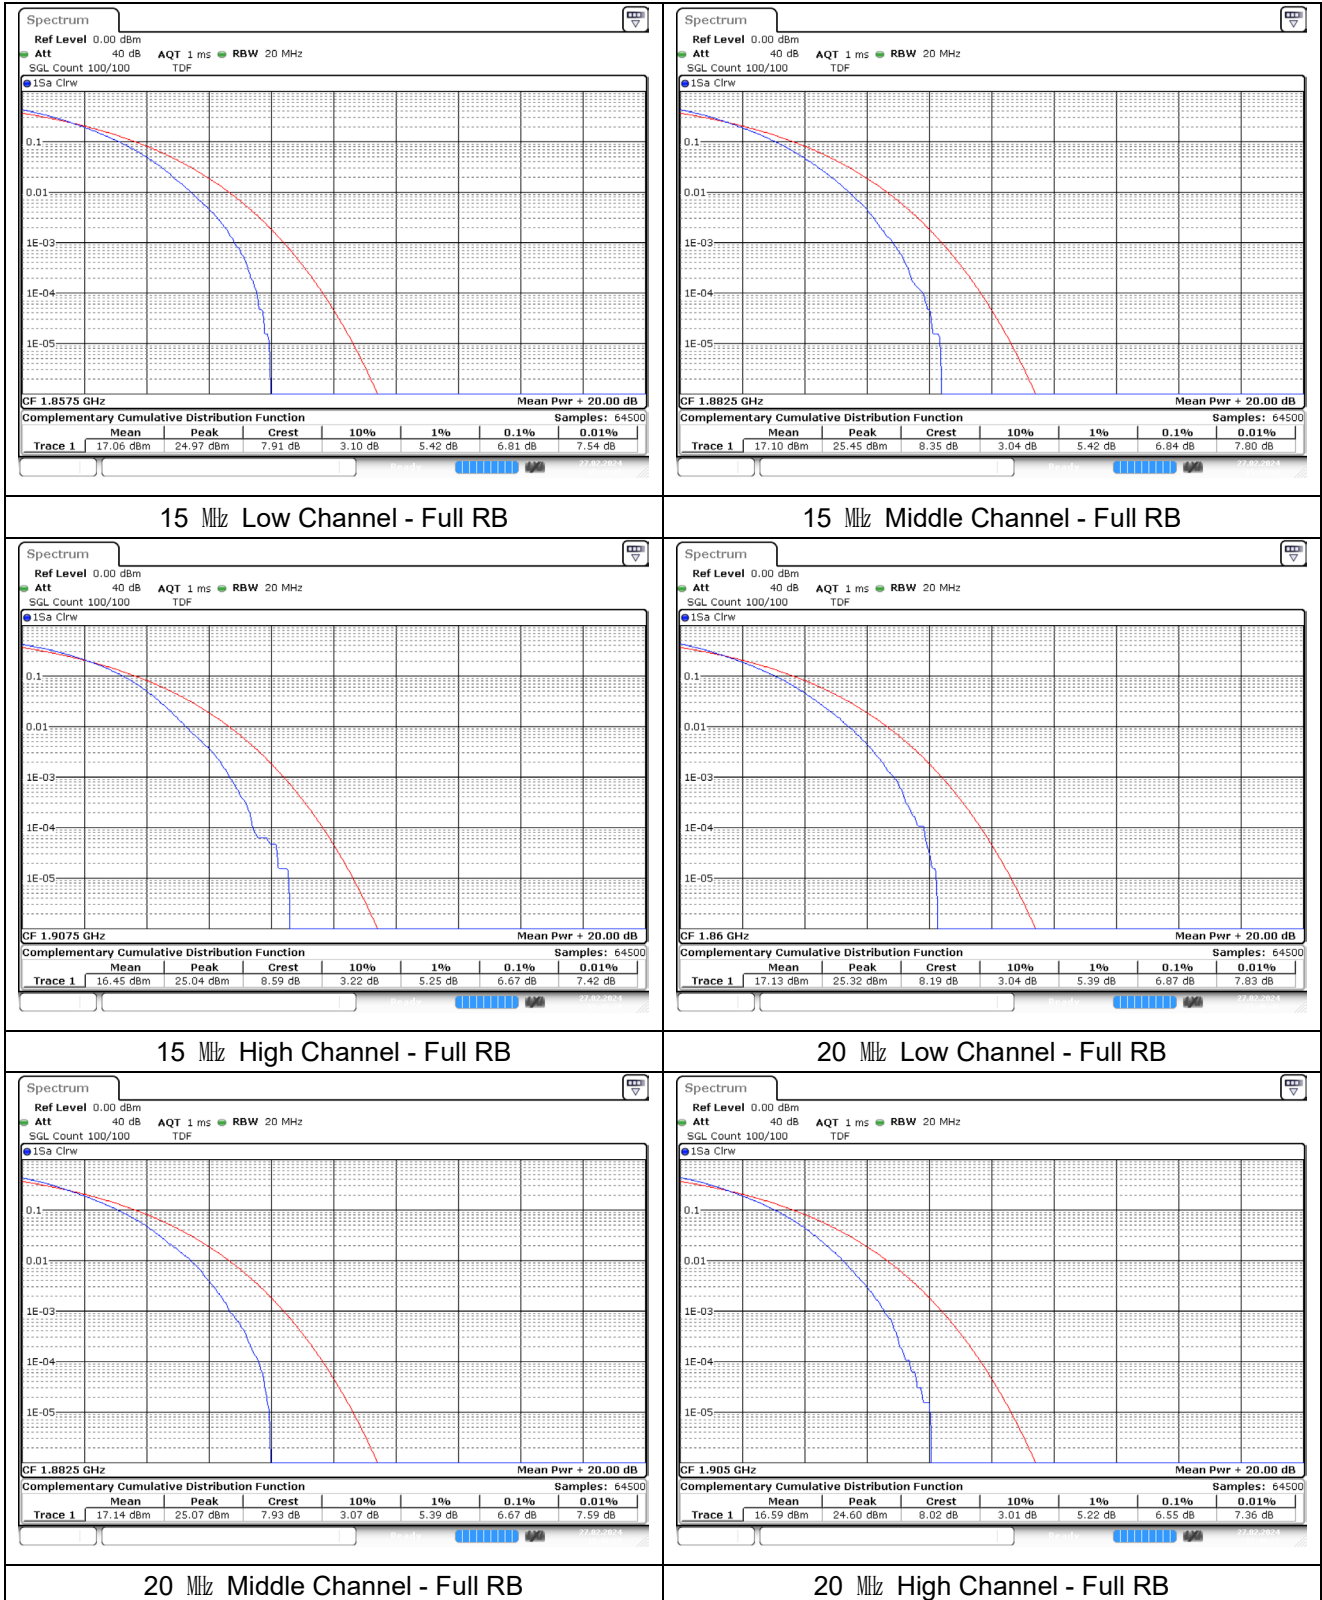

LTE band 14

LTE band 25/2

1.4 MHz Low Channel- Full RB

1.4 MHz Middle Channel - Full RB

1.4 MHz High Channel - Full RB

3 MHz Low Channel - Full RB

3 MHz Middle Channel - Full RB

3 MHz High Channel - Full RB

LTE band 25/2

5 MHz Low Channel - Full RB

5 MHz Middle Channel - Full RB

5 MHz High Channel - Full RB

10 MHz Low Channel - Full RB

10 MHz Middle Channel - Full RB

10 MHz High Channel - Full RB

LTE band 25/2

LTE band 26/5 Part 22

LTE band 26/5 Part 22

LTE band 26/5 Part 22

15 MHz Low Channel - Full RB

15 MHz High Channel - Full RB