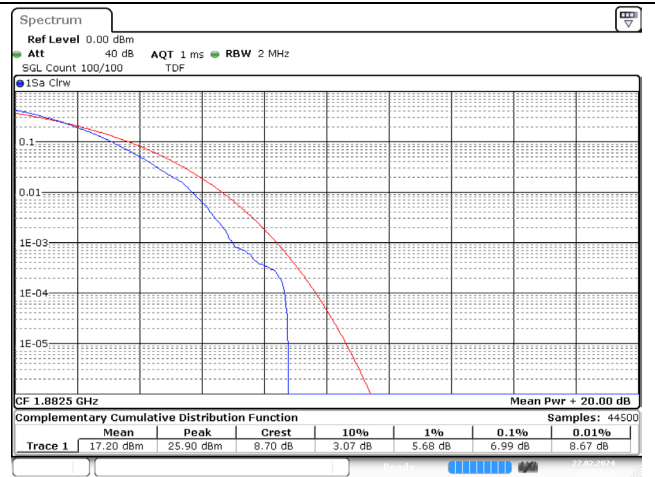

LTE band 14

LTE band 25/2

1.4 MHz Low Channel- Full RB

1.4 MHz Middle Channel - Full RB

1.4 MHz High Channel - Full RB

3 MHz Low Channel - Full RB

3 MHz Middle Channel - Full RB

3 MHz High Channel - Full RB

LTE band 25/2

5 MHz Low Channel - Full RB

5 MHz Middle Channel - Full RB

5 MHz High Channel - Full RB

10 MHz Low Channel - Full RB

10 MHz Middle Channel - Full RB

10 MHz High Channel - Full RB

LTE band 25/2

LTE band 26/5 Part 22

LTE band 26/5 Part 22

LTE band 26/5 Part 22

15 MHz Low Channel - Full RB

15 MHz High Channel - Full RB