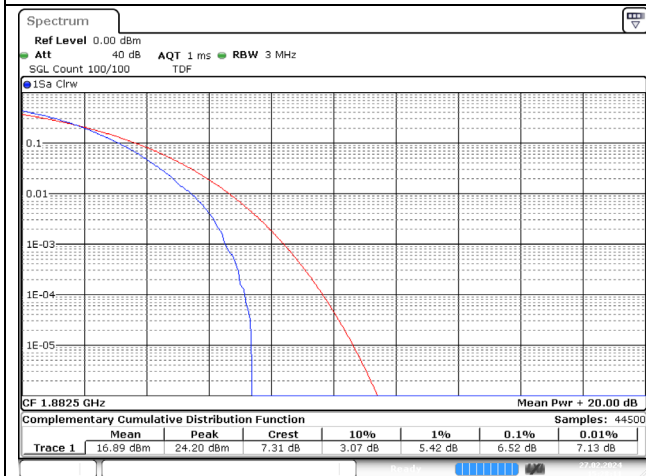

LTE band 14

LTE band 25/2

1.4 MHz Low Channel- Full RB

1.4 MHz Middle Channel - Full RB

1.4 MHz High Channel - Full RB

3 MHz Low Channel - Full RB

3 MHz Middle Channel - Full RB

3 MHz High Channel - Full RB

LTE band 25/2

5 MHz Low Channel - Full RB

5 MHz Middle Channel - Full RB

5 MHz High Channel - Full RB

10 MHz Low Channel - Full RB

10 MHz Middle Channel - Full RB

10 MHz High Channel - Full RB

LTE band 25/2