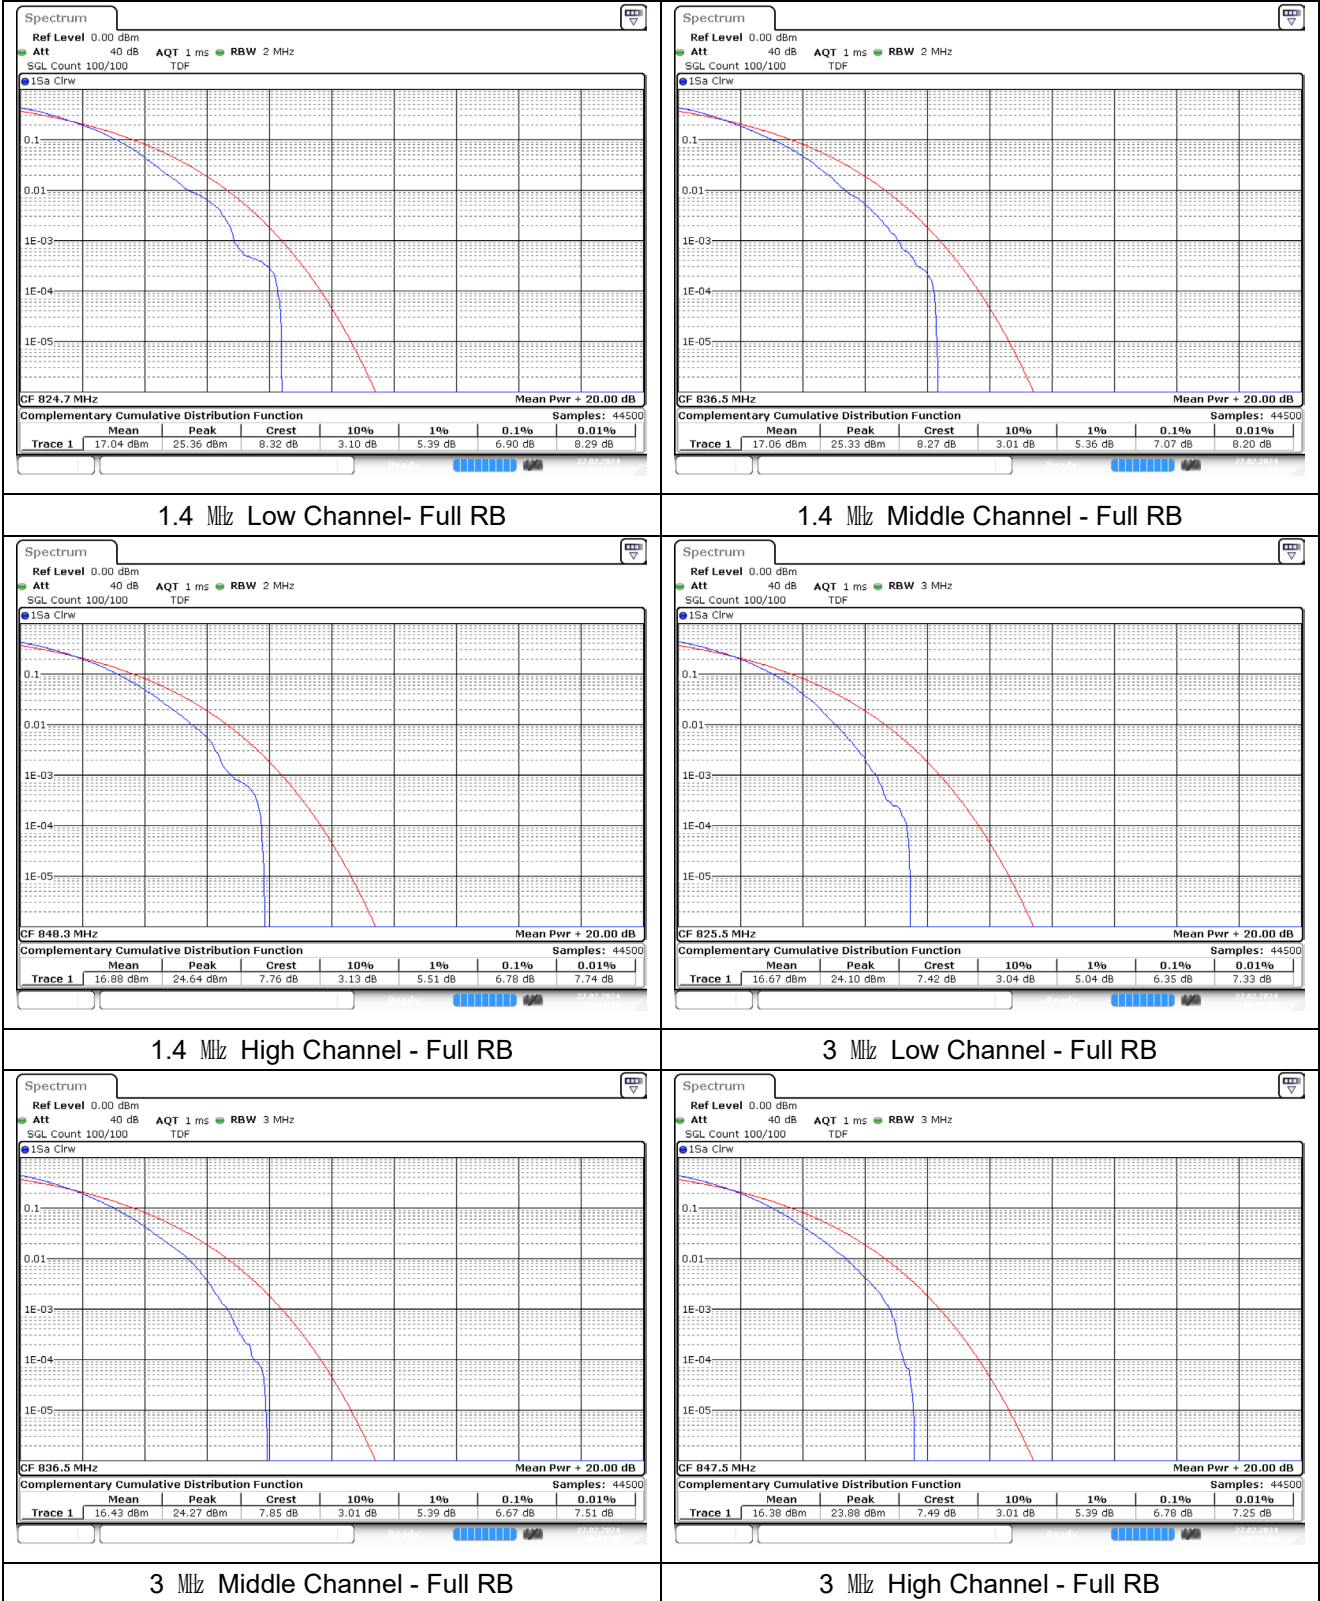

LTE band 14

LTE band 25/2

1.4 MHz Low Channel- Full RB

1.4 MHz Middle Channel - Full RB

1.4 MHz High Channel - Full RB

3 MHz Low Channel - Full RB

3 MHz Middle Channel - Full RB

3 MHz High Channel - Full RB

LTE band 25/2

5 MHz Low Channel - Full RB

5 MHz Middle Channel - Full RB

5 MHz High Channel - Full RB

10 MHz Low Channel - Full RB

10 MHz Middle Channel - Full RB

10 MHz High Channel - Full RB

LTE band 25/2

LTE band 26/5 Part 22

LTE band 26/5 Part 22

LTE band 26/5 Part 22

15 MHz Low Channel - Full RB

15 MHz High Channel - Full RB