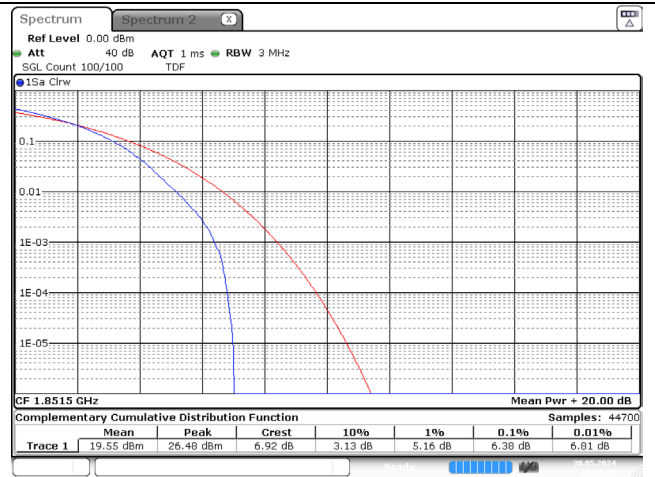

LTE band 14

LTE band 25/2

1.4 MHz Low Channel- Full RB

1.4 MHz Middle Channel - Full RB

1.4 MHz High Channel - Full RB

3 MHz Low Channel - Full RB

3 MHz Middle Channel - Full RB

3 MHz High Channel - Full RB

LTE band 25/2

5 MHz Low Channel - Full RB

5 MHz Middle Channel - Full RB

5 MHz High Channel - Full RB

10 MHz Low Channel - Full RB

10 MHz Middle Channel - Full RB

10 MHz High Channel - Full RB

LTE band 25/2