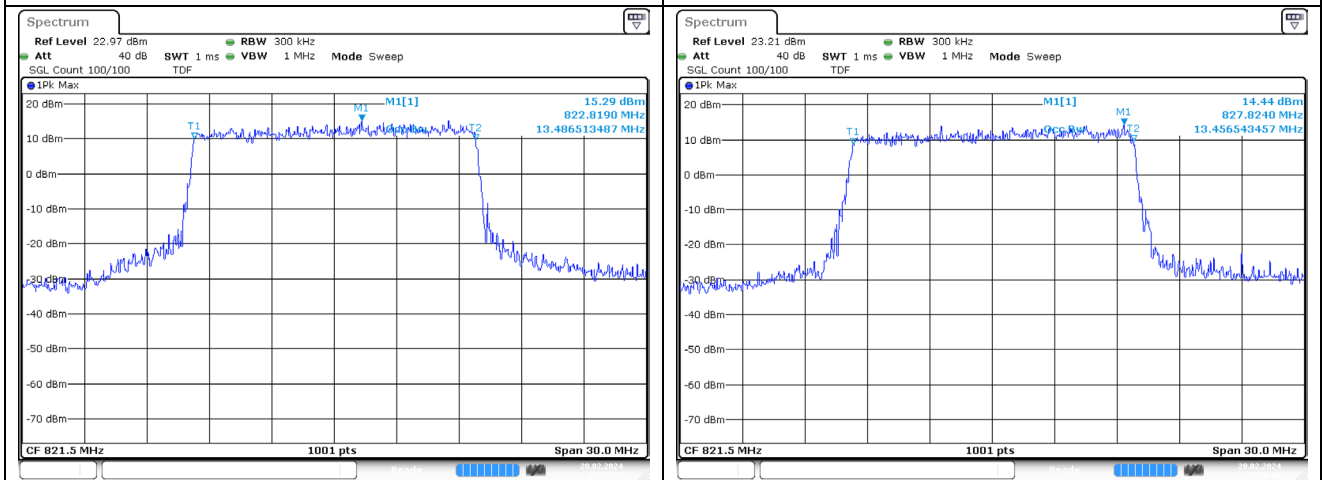

LTE band 13

LTE band 14

LTE band 25/2

LTE band 26/5 Part 22

10 MHz QPSK Middle Channel - Full RB

10 MHz 16QAM Middle Channel - Full RB

15 MHz QPSK Low Channel - Full RB

15 MHz 16QAM Low Channel - Full RB

LTE band 26 Part 90

10 MHz QPSK Middle Channel - Full RB

10 MHz 16QAM Middle Channel - Full RB

15 MHz QPSK Low Channel - Full RB

15 MHz 16QAM Low Channel - Full RB

LTE band 41

LTE band 66/4