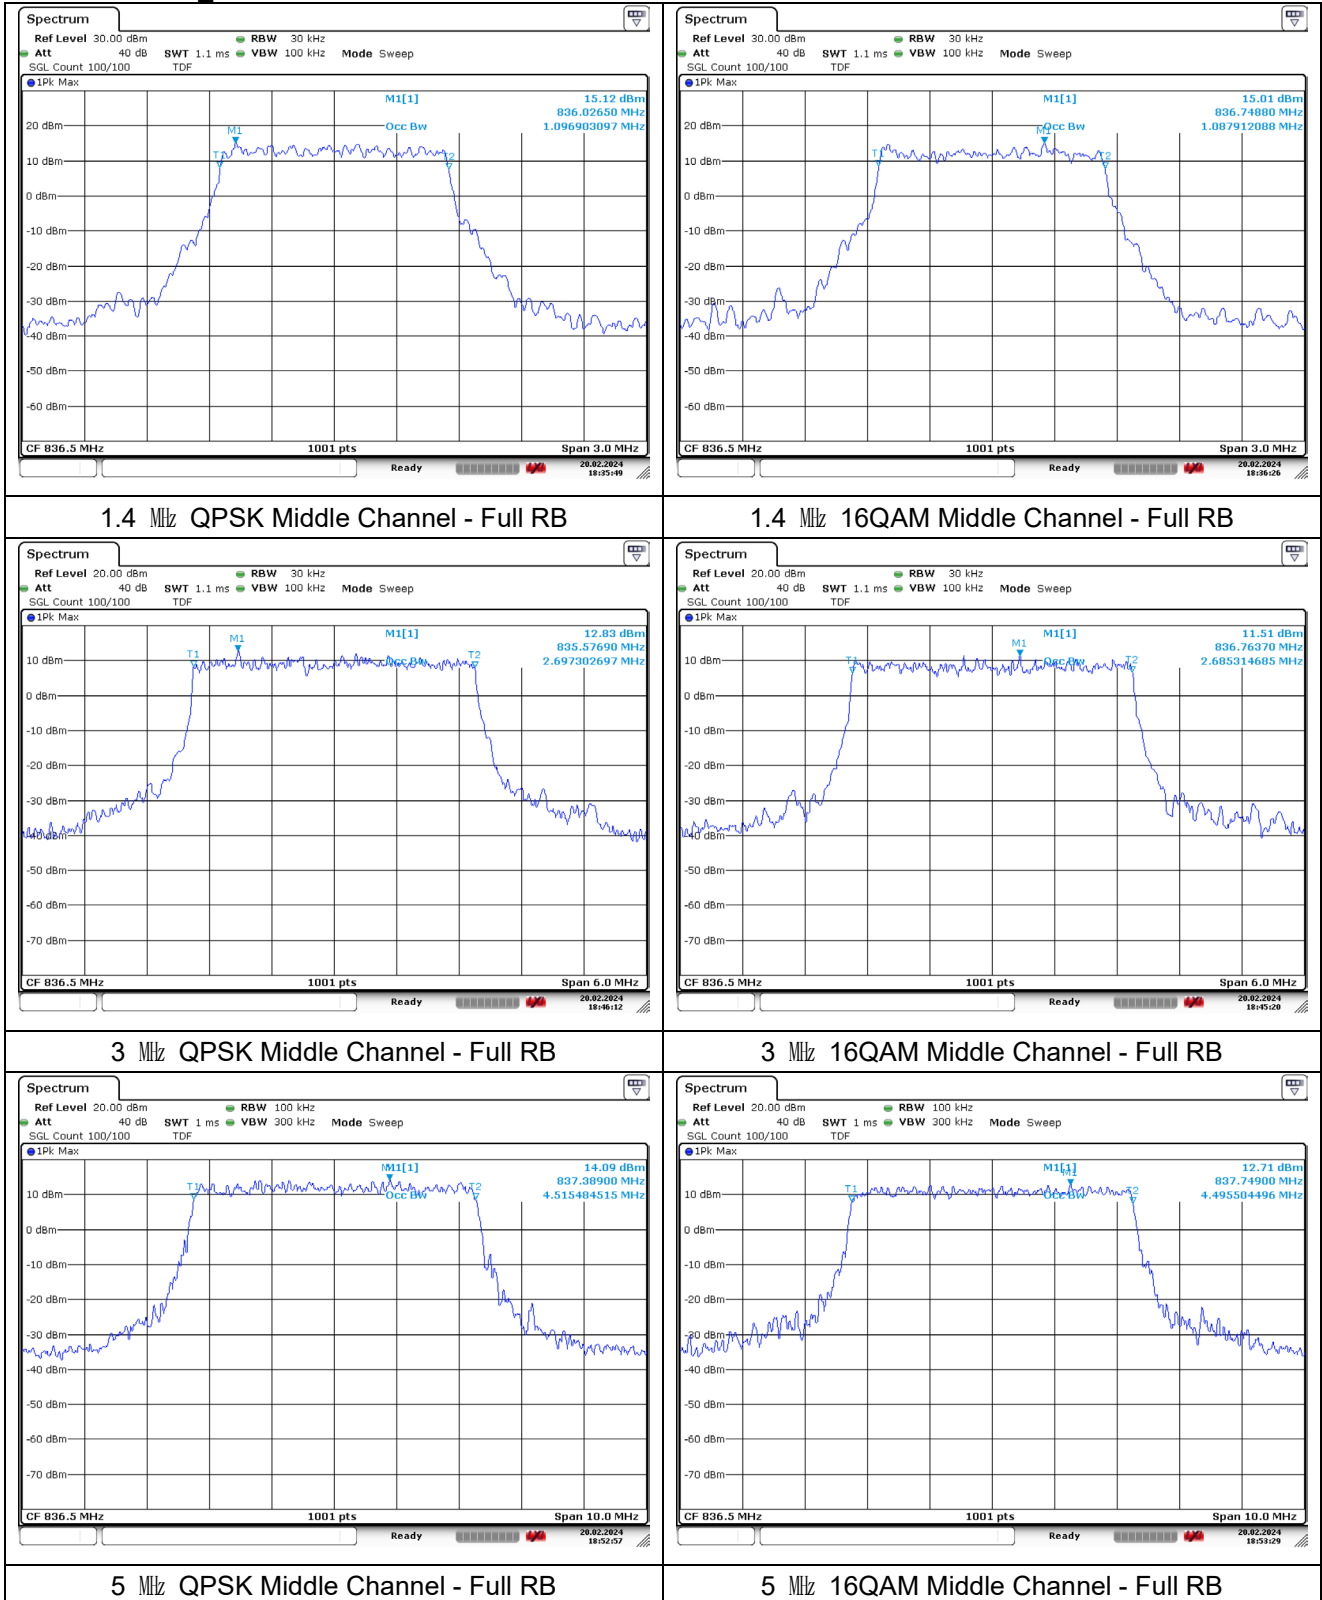

LTE band 13

LTE band 14

LTE band 25/2

LTE band 26/5 Part 22

10 MHz QPSK Middle Channel - Full RB

10 MHz 16QAM Middle Channel - Full RB

15 MHz QPSK Low Channel - Full RB

15 MHz 16QAM Low Channel - Full RB

LTE band 26 Part 90

10 MHz QPSK Middle Channel - Full RB

10 MHz 16QAM Middle Channel - Full RB

15 MHz QPSK Low Channel - Full RB

15 MHz 16QAM Low Channel - Full RB

LTE band 41

LTE band 66/4