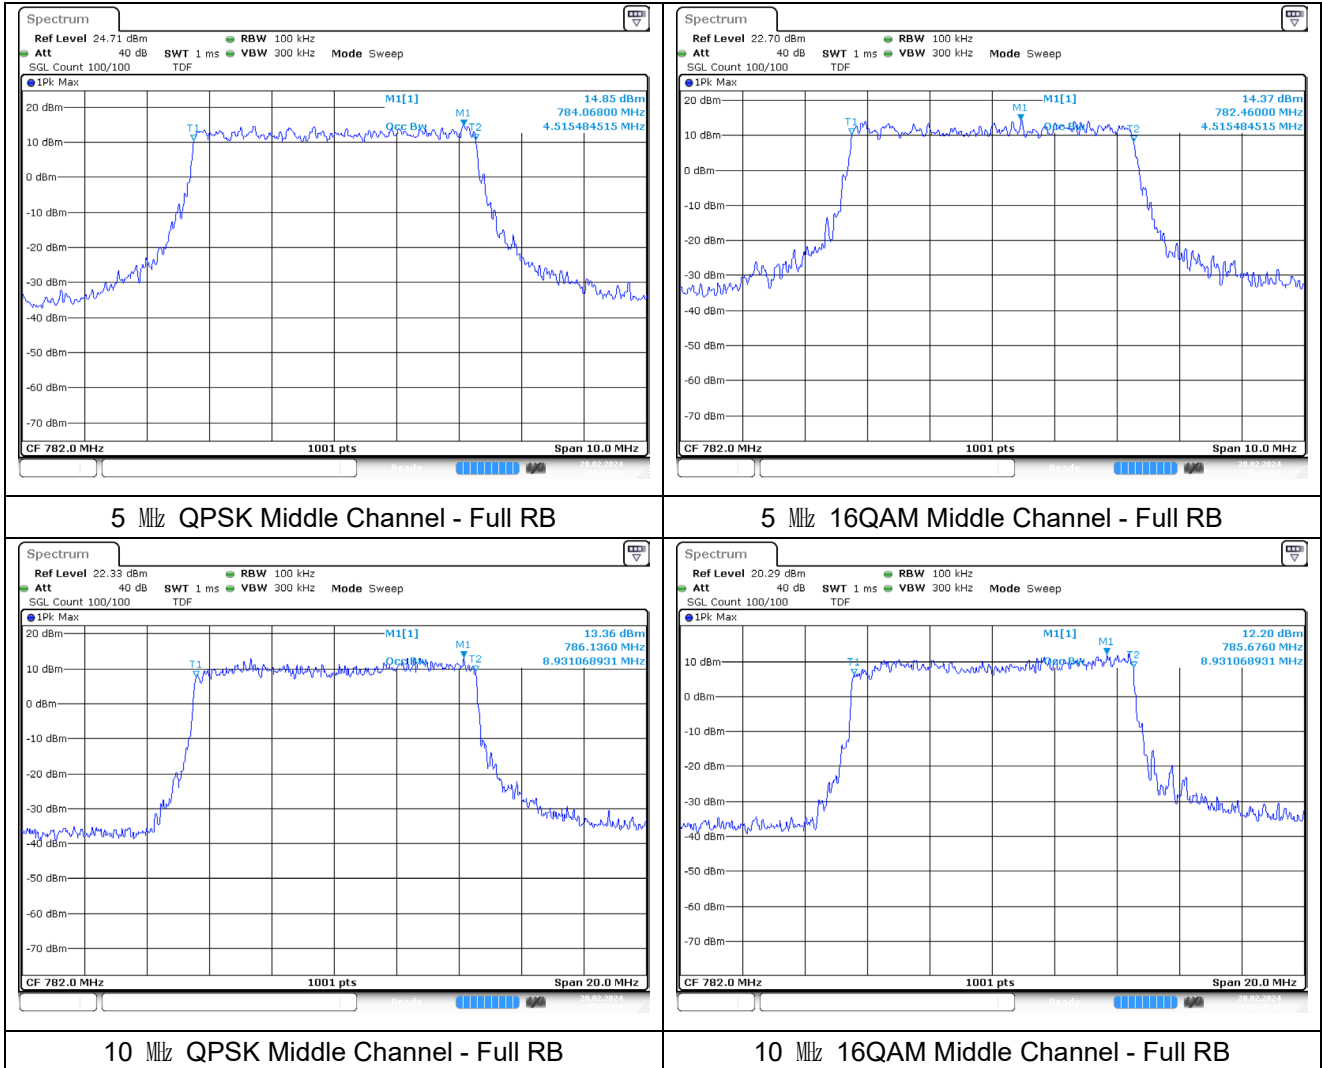

LTE band 13

LTE band 14

LTE band 25/2

LTE band 26/5 Part 22

10 MHz QPSK Middle Channel - Full RB

10 MHz 16QAM Middle Channel - Full RB

15 MHz QPSK Low Channel - Full RB

15 MHz 16QAM Low Channel - Full RB

LTE band 26 Part 90

10 MHz QPSK Middle Channel - Full RB

10 MHz 16QAM Middle Channel - Full RB

15 MHz QPSK Low Channel - Full RB

15 MHz 16QAM Low Channel - Full RB

LTE band 41

LTE band 66/4