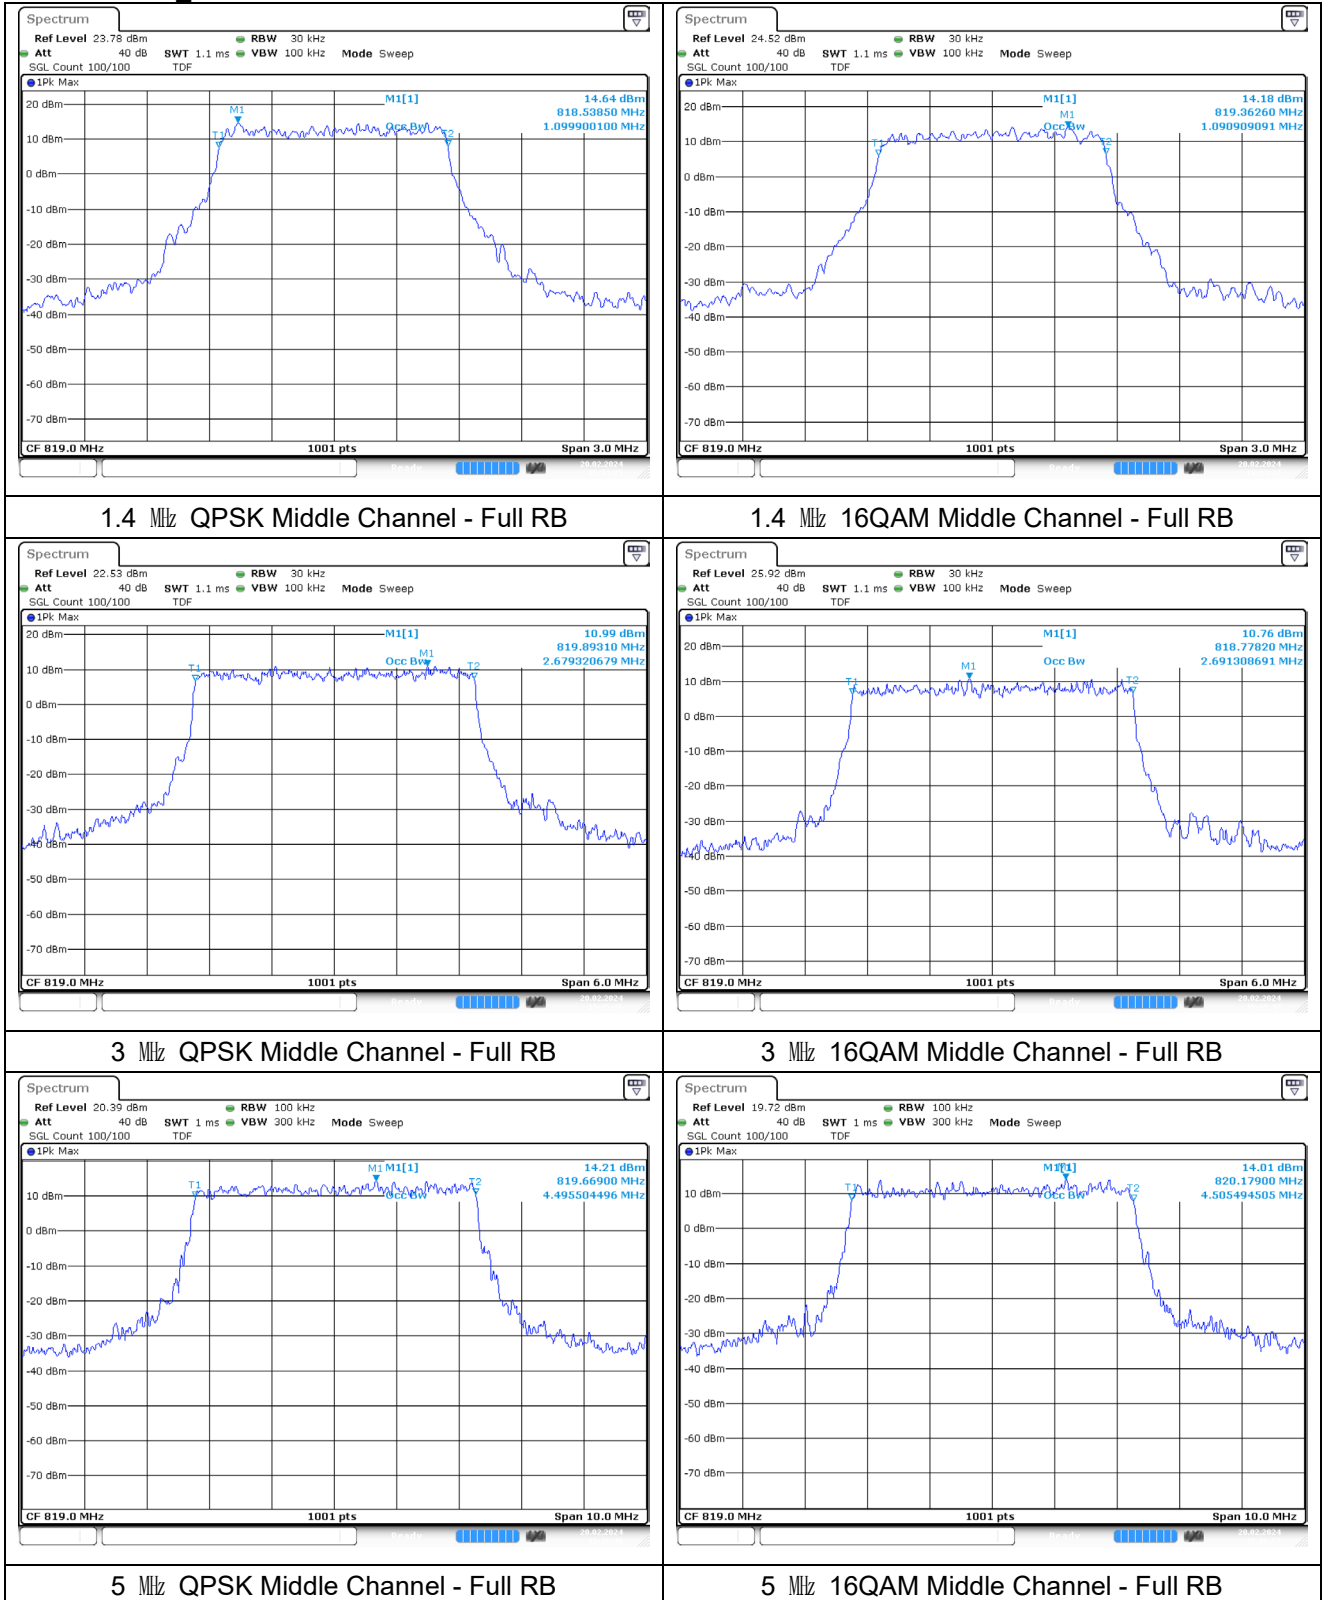

LTE band 13

LTE band 14

LTE band 25/2

LTE band 26/5 Part 22

10 MHz QPSK Middle Channel - Full RB

10 MHz 16QAM Middle Channel - Full RB

15 MHz QPSK Low Channel - Full RB

15 MHz 16QAM Low Channel - Full RB

LTE band 26 Part 90

10 MHz QPSK Middle Channel - Full RB

10 MHz 16QAM Middle Channel - Full RB

15 MHz QPSK Low Channel - Full RB

15 MHz 16QAM Low Channel - Full RB

LTE band 41

LTE band 66/4