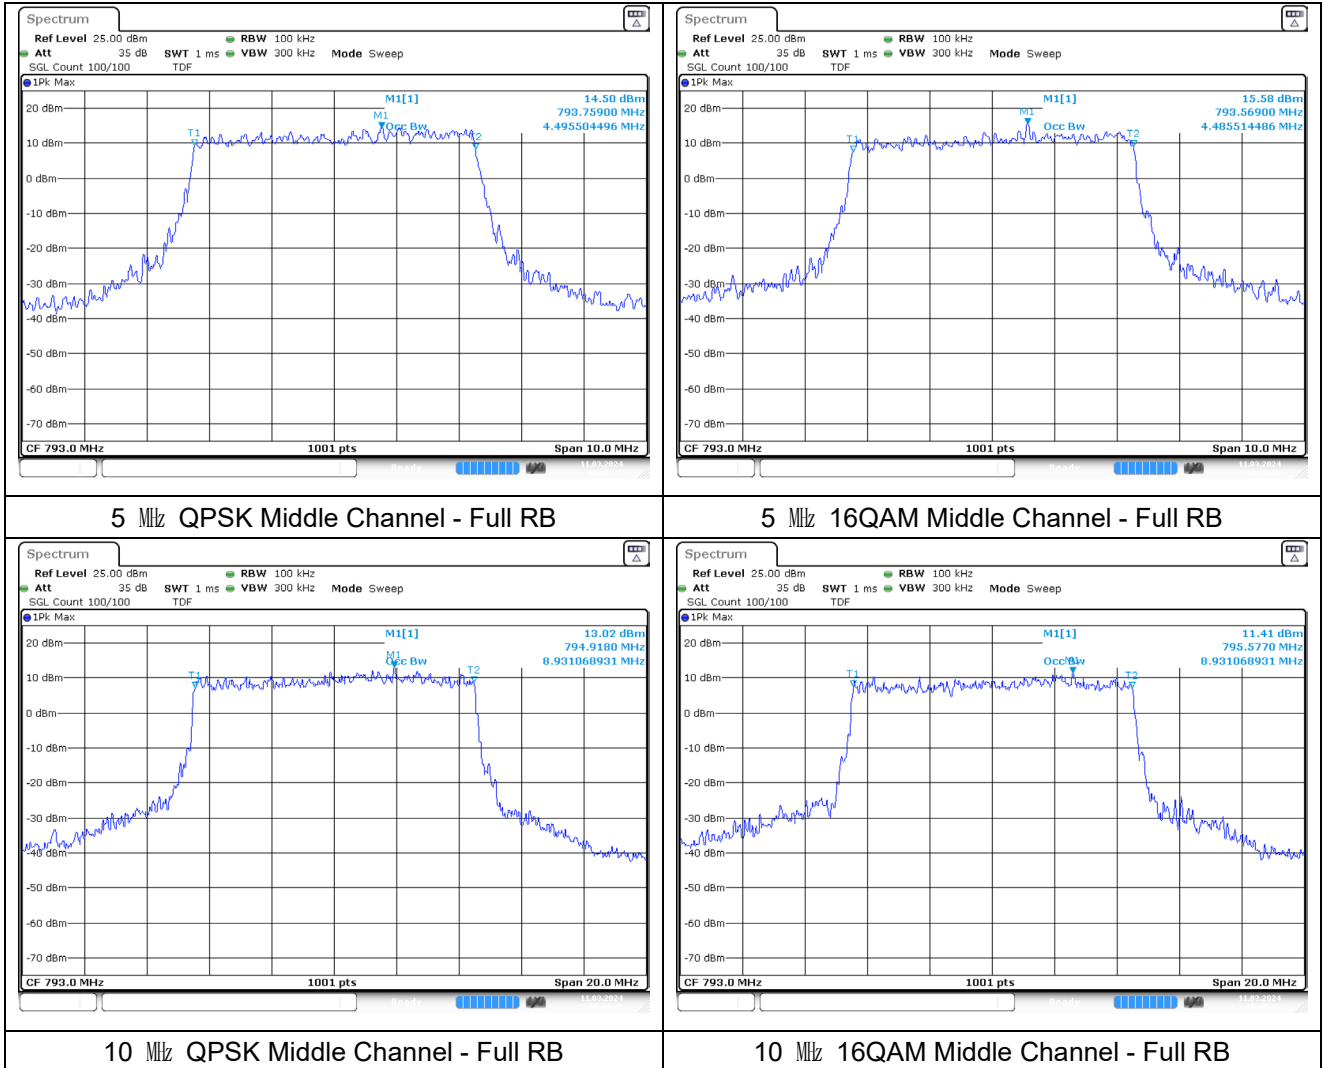

LTE band 13

LTE band 14

LTE band 25/2

LTE band 26/5 Part 22

10 MHz QPSK Middle Channel - Full RB

10 MHz 16QAM Middle Channel - Full RB

15 MHz QPSK Low Channel - Full RB

15 MHz 16QAM Low Channel - Full RB

LTE band 26 Part 90

10 MHz QPSK Middle Channel - Full RB

10 MHz 16QAM Middle Channel - Full RB

15 MHz QPSK Low Channel - Full RB

15 MHz 16QAM Low Channel - Full RB

LTE band 41

LTE band 66/4