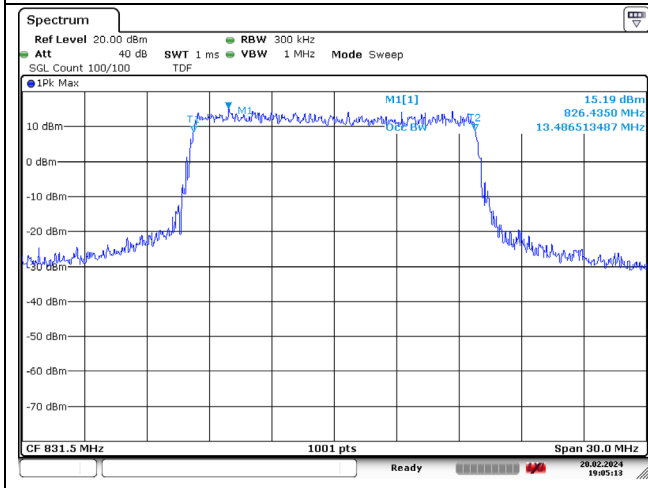

LTE band 13

LTE band 14

LTE band 25/2

LTE band 26/5 Part 22

10 MHz QPSK Middle Channel - Full RB

10 MHz 16QAM Middle Channel - Full RB

15 MHz QPSK Low Channel - Full RB

15 MHz 16QAM Low Channel - Full RB

LTE band 26 Part 90

10 MHz QPSK Middle Channel - Full RB

10 MHz 16QAM Middle Channel - Full RB

15 MHz QPSK Low Channel - Full RB

15 MHz 16QAM Low Channel - Full RB

LTE band 41

LTE band 66/4