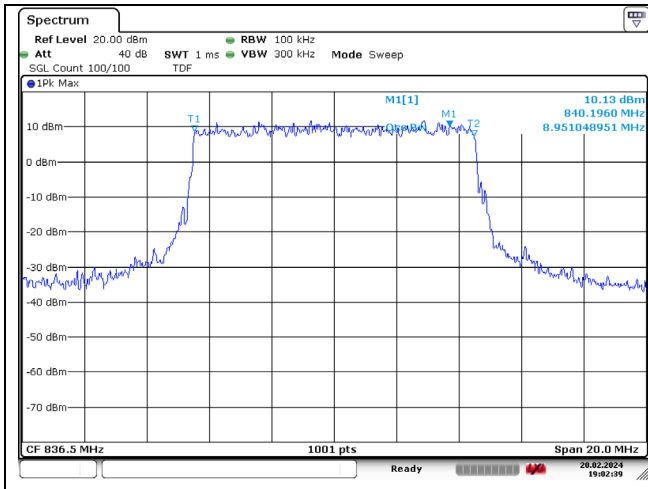

LTE band 13

LTE band 14

LTE band 25/2

LTE band 26/5 Part 22

10 MHz QPSK Middle Channel - Full RB

10 MHz 16QAM Middle Channel - Full RB

15 MHz QPSK Low Channel - Full RB

15 MHz 16QAM Low Channel - Full RB

LTE band 26 Part 90

10 MHz QPSK Middle Channel - Full RB

10 MHz 16QAM Middle Channel - Full RB

15 MHz QPSK Low Channel - Full RB

15 MHz 16QAM Low Channel - Full RB

LTE band 41

LTE band 66/4