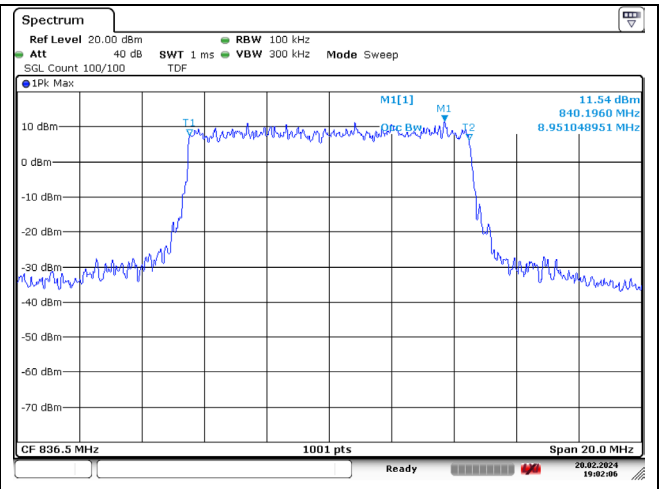

LTE band 13

LTE band 14

LTE band 25/2

LTE band 26/5 Part 22

10 MHz QPSK Middle Channel - Full RB

10 MHz 16QAM Middle Channel - Full RB

15 MHz QPSK Low Channel - Full RB

15 MHz 16QAM Low Channel - Full RB

LTE band 26 Part 90

10 MHz QPSK Middle Channel - Full RB

10 MHz 16QAM Middle Channel - Full RB

15 MHz QPSK Low Channel - Full RB

15 MHz 16QAM Low Channel - Full RB

LTE band 41

LTE band 66/4