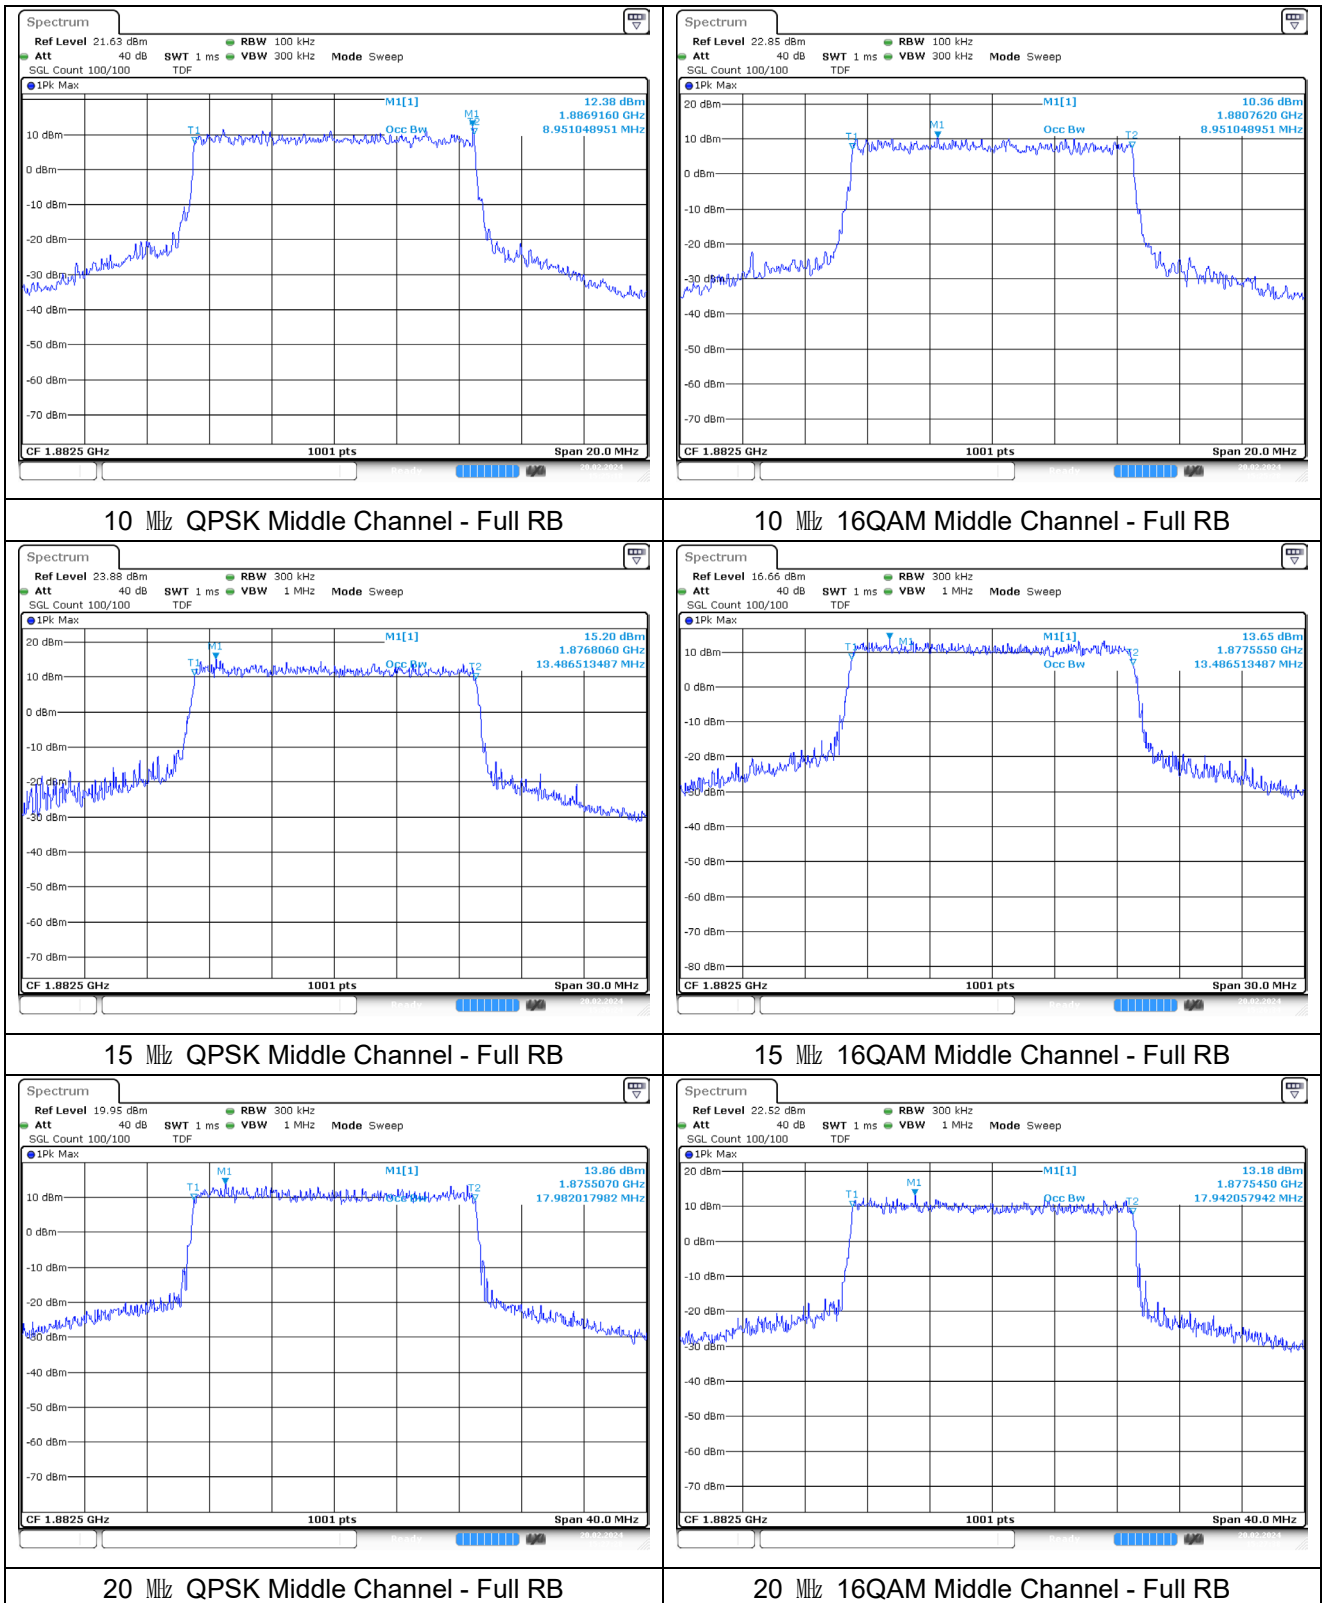

LTE band 13

LTE band 14

LTE band 25/2

LTE band 26/5 Part 22

10 MHz QPSK Middle Channel - Full RB

10 MHz 16QAM Middle Channel - Full RB

15 MHz QPSK Low Channel - Full RB

15 MHz 16QAM Low Channel - Full RB

LTE band 26 Part 90

10 MHz QPSK Middle Channel - Full RB

10 MHz 16QAM Middle Channel - Full RB

15 MHz QPSK Low Channel - Full RB

15 MHz 16QAM Low Channel - Full RB

LTE band 41

LTE band 66/4