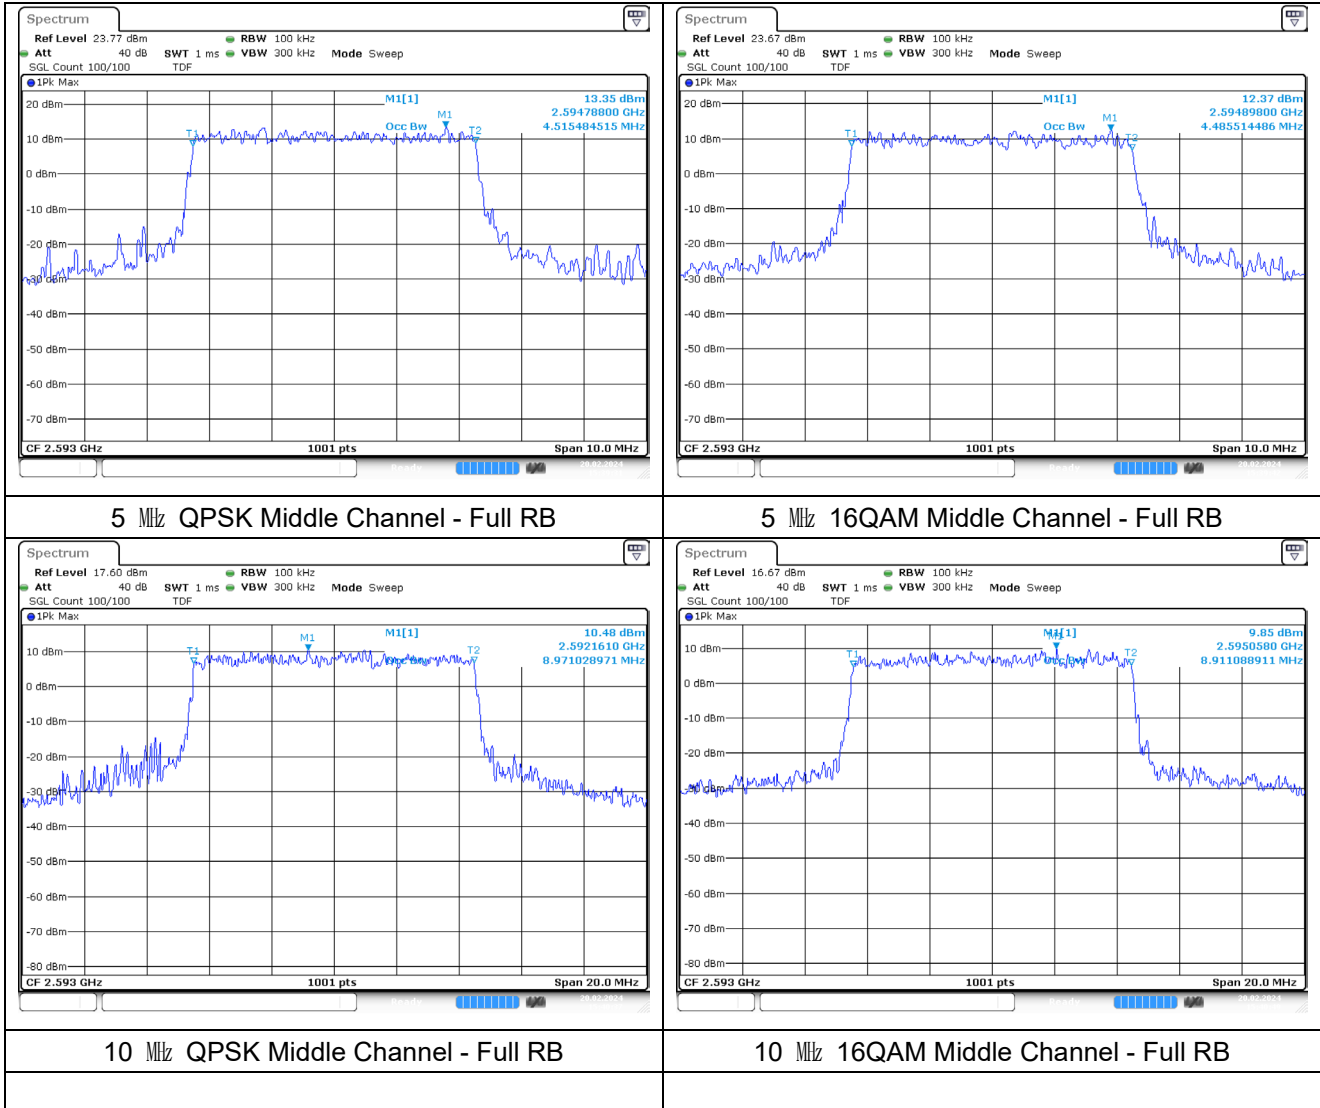

LTE band 13

LTE band 14

LTE band 25/2

LTE band 26/5 Part 22

10 MHz QPSK Middle Channel - Full RB

10 MHz 16QAM Middle Channel - Full RB

15 MHz QPSK Low Channel - Full RB

15 MHz 16QAM Low Channel - Full RB

LTE band 26 Part 90

10 MHz QPSK Middle Channel - Full RB

10 MHz 16QAM Middle Channel - Full RB

15 MHz QPSK Low Channel - Full RB

15 MHz 16QAM Low Channel - Full RB

LTE band 41

LTE band 66/4