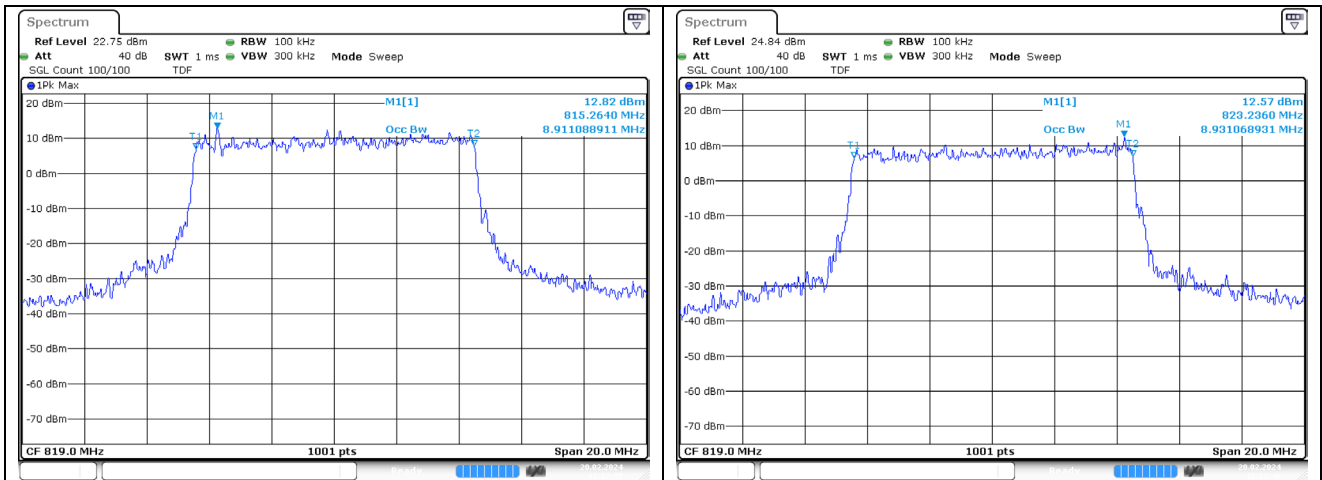

LTE band 13

LTE band 14

LTE band 25/2

LTE band 26/5 Part 22

10 MHz QPSK Middle Channel - Full RB

10 MHz 16QAM Middle Channel - Full RB

15 MHz QPSK Low Channel - Full RB

15 MHz 16QAM Low Channel - Full RB

LTE band 26 Part 90

10 MHz QPSK Middle Channel - Full RB

10 MHz 16QAM Middle Channel - Full RB

15 MHz QPSK Low Channel - Full RB

15 MHz 16QAM Low Channel - Full RB

LTE band 41

LTE band 66/4