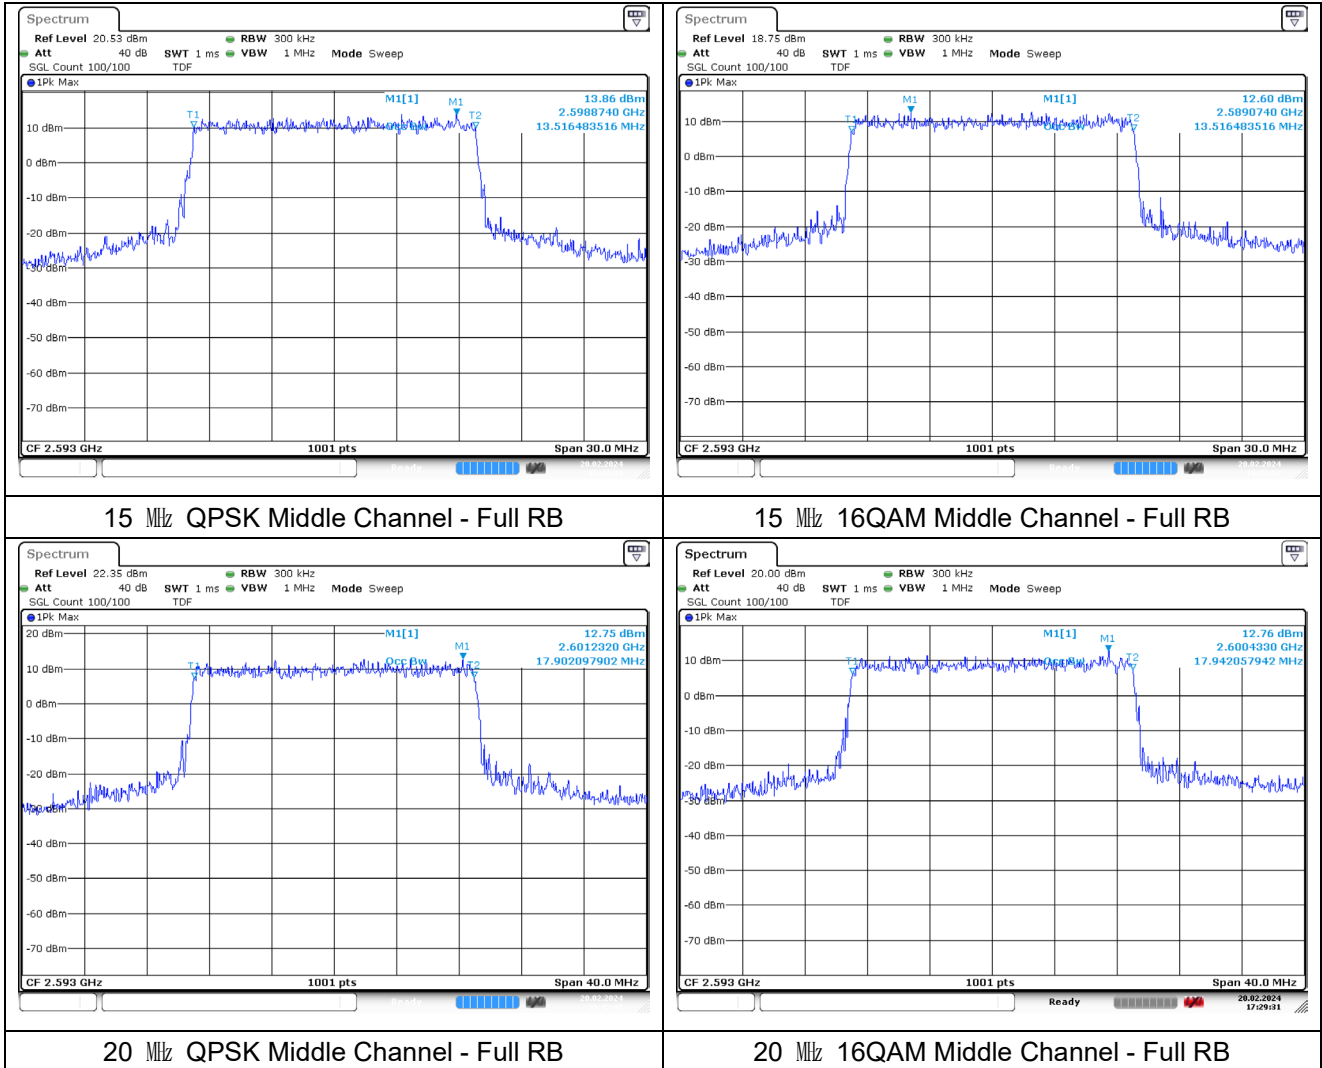

LTE band 26 Part 90

10 MHz QPSK Middle Channel - Full RB

10 MHz 16QAM Middle Channel - Full RB

15 MHz QPSK Low Channel - Full RB

15 MHz 16QAM Low Channel - Full RB

LTE band 41

LTE band 66/4