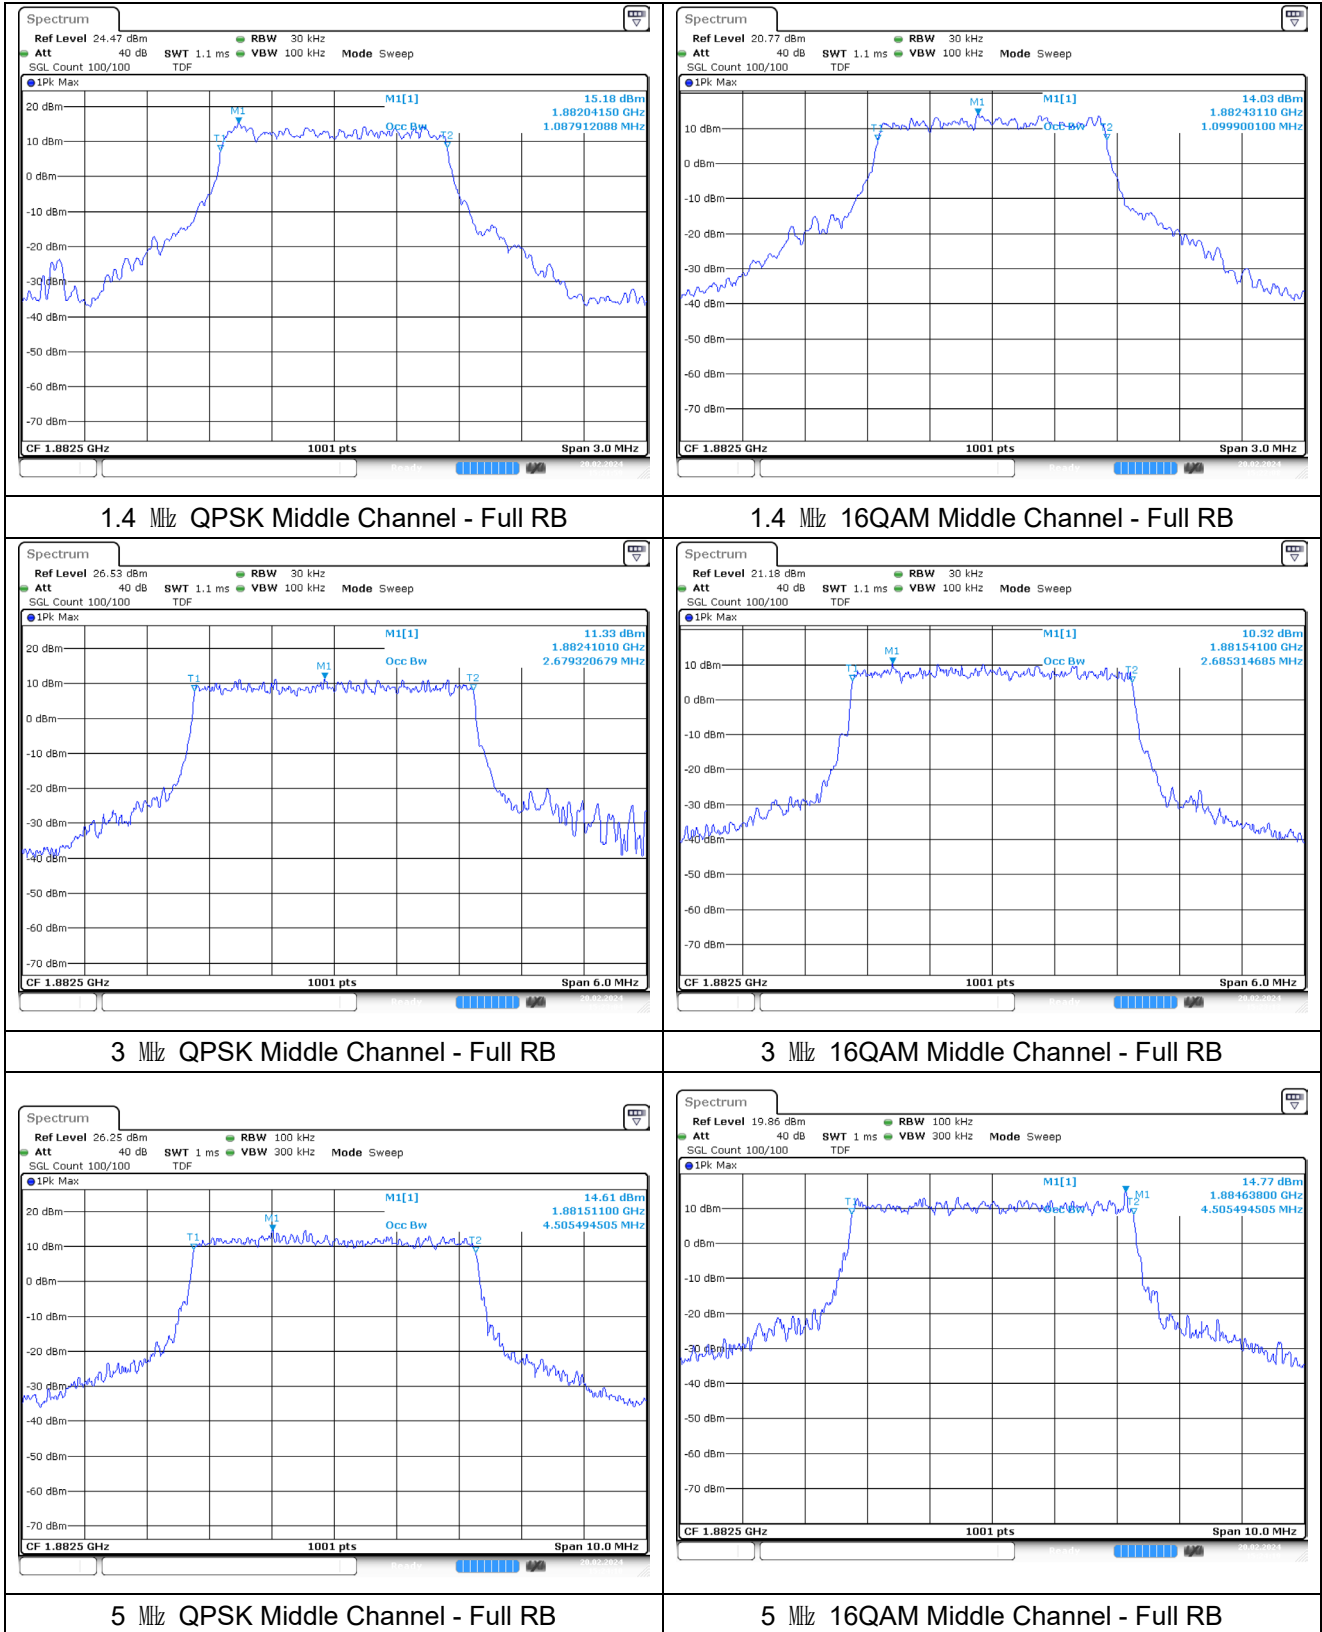

LTE band 13

LTE band 14

LTE band 25/2

LTE band 26/5 Part 22

10 MHz QPSK Middle Channel - Full RB

10 MHz 16QAM Middle Channel - Full RB

15 MHz QPSK Low Channel - Full RB

15 MHz 16QAM Low Channel - Full RB

LTE band 26 Part 90

10 MHz QPSK Middle Channel - Full RB

10 MHz 16QAM Middle Channel - Full RB

15 MHz QPSK Low Channel - Full RB

15 MHz 16QAM Low Channel - Full RB

LTE band 41

LTE band 66/4