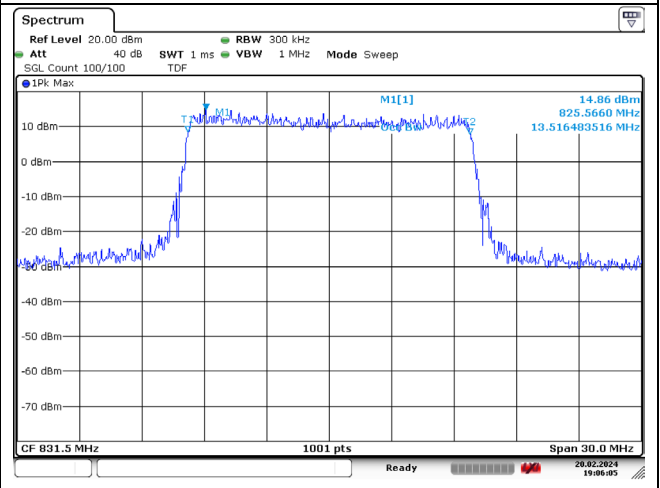

LTE band 13

LTE band 14

LTE band 25/2

LTE band 26/5 Part 22

10 MHz QPSK Middle Channel - Full RB

10 MHz 16QAM Middle Channel - Full RB

15 MHz QPSK Low Channel - Full RB

15 MHz 16QAM Low Channel - Full RB

LTE band 26 Part 90

10 MHz QPSK Middle Channel - Full RB

10 MHz 16QAM Middle Channel - Full RB

15 MHz QPSK Low Channel - Full RB

15 MHz 16QAM Low Channel - Full RB

LTE band 41

LTE band 66/4