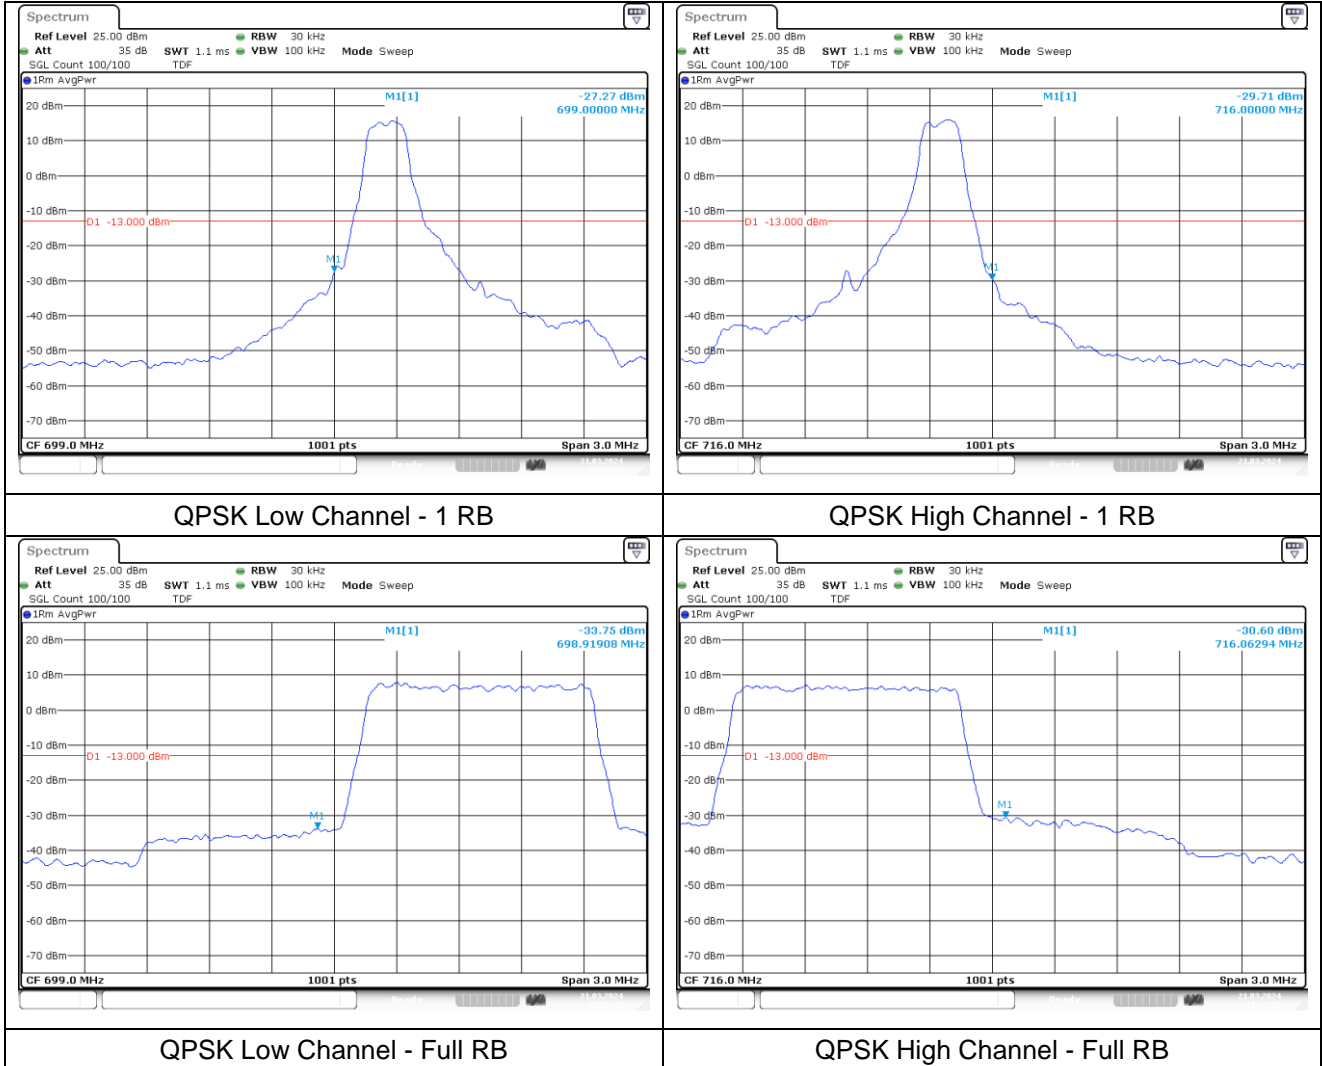

LTE band 5 (3 MHz)

LTE band 5 (3 MHz)

LTE band 5 (5 MHz)

LTE band 5 (5 MHz)

LTE band 5 (10 MHz)

LTE band 5 (10 MHz)

LTE band 7 (5 MHz)

LTE band 7 (5 MHz)

LTE band 7 (10 MHz)

LTE band 7 (10 MHz)

LTE band 7 (15 MHz)

LTE band 7 (15 MHz)

16QAM Low Channel - 1 RB

16QAM High Channel - 1 RB

16QAM Low Channel - Full RB

16QAM High Channel - Full RB

LTE band 7 (20 MHz)

QPSK Low Channel - 1 RB

QPSK High Channel - 1 RB

QPSK Low Channel - Full RB

QPSK High Channel - Full RB

LTE band 7 (20 MHz)

16QAM Low Channel - 1 RB

16QAM High Channel - 1 RB

16QAM Low Channel - Full RB

16QAM High Channel - Full RB

LTE band 12 (1.4 MHz)

LTE band 12 (1.4 MHz)

LTE band 12 (3 MHz)