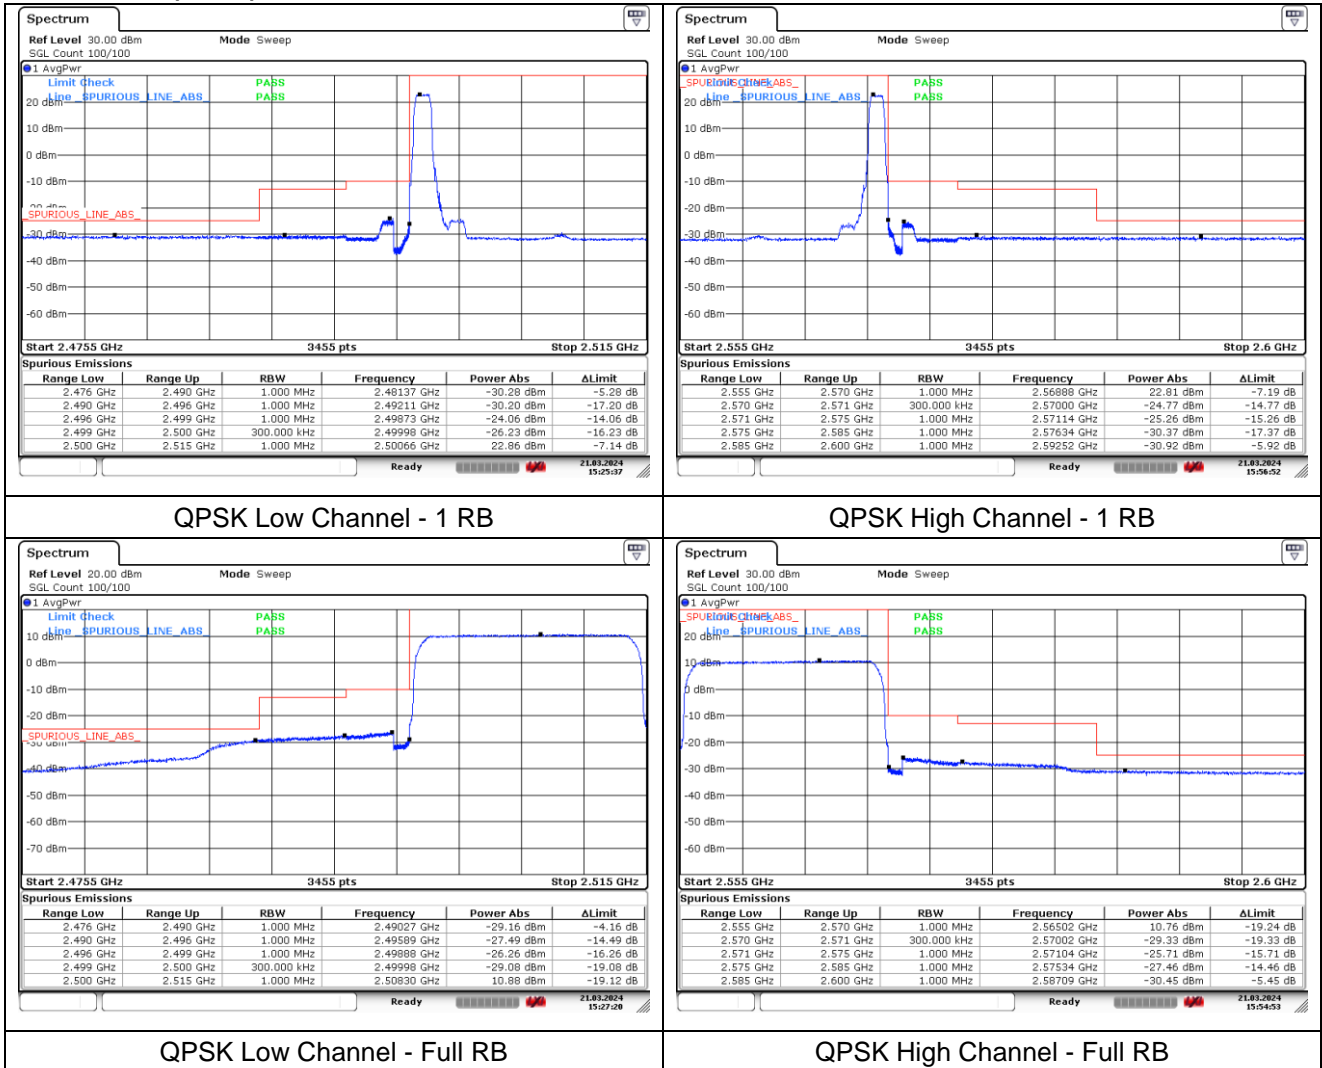

LTE band 66/4 (20 MHz)

LTE band 66 (20 MHz)

LTE band 4 (20 MHz)

LTE band 66/4 (20 MHz)

LTE band 66 (20 MHz)

LTE band 4 (20 MHz)

LTE band 5 (1.4 MHz)

LTE band 5 (1.4 MHz)

LTE band 5 (3 MHz)

LTE band 5 (3 MHz)

LTE band 5 (5 MHz)

LTE band 5 (5 MHz)

LTE band 5 (10 MHz)

LTE band 5 (10 MHz)

LTE band 7 (5 MHz)

LTE band 7 (5 MHz)

LTE band 7 (10 MHz)

LTE band 7 (10 MHz)

LTE band 7 (15 MHz)

LTE band 7 (15 MHz)

16QAM Low Channel - 1 RB

16QAM High Channel - 1 RB

16QAM Low Channel - Full RB

16QAM High Channel - Full RB

LTE band 7 (20 MHz)

QPSK Low Channel - 1 RB

QPSK High Channel - 1 RB

QPSK Low Channel - Full RB

QPSK High Channel - Full RB

LTE band 7 (20 MHz)

16QAM Low Channel - 1 RB

16QAM High Channel - 1 RB