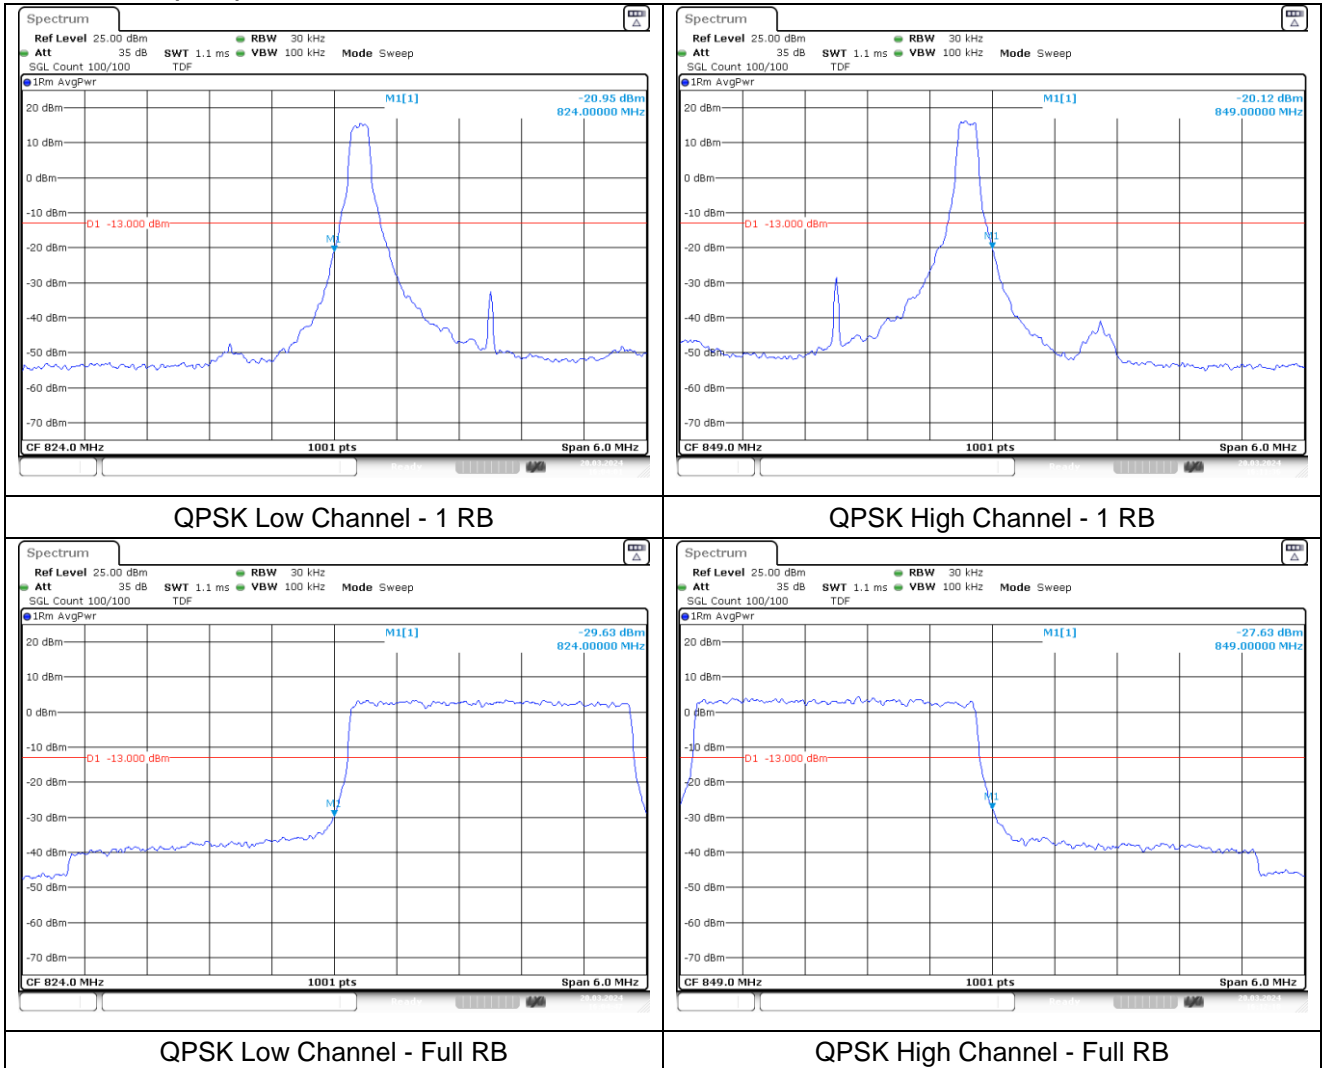

LTE band 66 (10 MHz)

LTE band 4 (10 MHz)

LTE band 66/4 (15 MHz)

LTE band 66 (15 MHz)

LTE band 4 (15 MHz)

LTE band 66/4 (15 MHz)

LTE band 66 (15 MHz)

LTE band 4 (15 MHz)

LTE band 66/4 (20 MHz)

LTE band 66 (20 MHz)

LTE band 4 (20 MHz)

LTE band 66/4 (20 MHz)

LTE band 66 (20 MHz)

LTE band 4 (20 MHz)

LTE band 5 (1.4 MHz)

LTE band 5 (1.4 MHz)

LTE band 5 (3 MHz)

LTE band 5 (3 MHz)

LTE band 5 (5 MHz)

LTE band 5 (5 MHz)

LTE band 5 (10 MHz)

LTE band 5 (10 MHz)

LTE band 7 (5 MHz)

LTE band 7 (5 MHz)

LTE band 7 (10 MHz)

LTE band 7 (10 MHz)

LTE band 7 (15 MHz)

LTE band 7 (15 MHz)

16QAM Low Channel - 1 RB

16QAM High Channel - 1 RB

16QAM Low Channel - Full RB

16QAM High Channel - Full RB