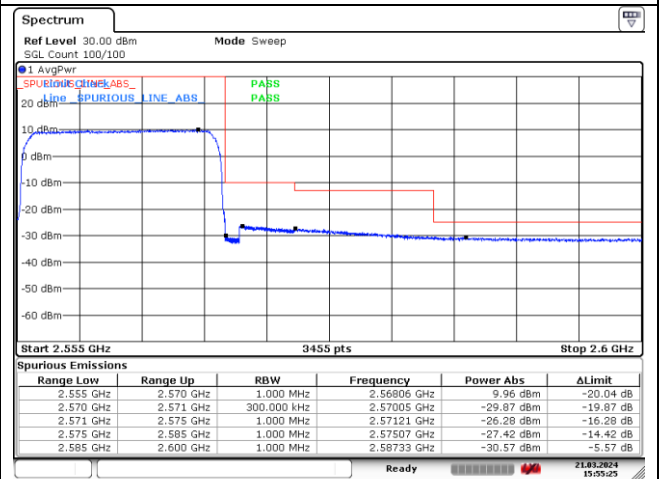

LTE band 66/4 (20 MHz)

LTE band 66 (20 MHz)

LTE band 4 (20 MHz)

LTE band 66/4 (20 MHz)

LTE band 66 (20 MHz)

LTE band 4 (20 MHz)

LTE band 5 (1.4 MHz)

LTE band 5 (1.4 MHz)

LTE band 5 (3 MHz)

LTE band 5 (3 MHz)

LTE band 5 (5 MHz)

LTE band 5 (5 MHz)

LTE band 5 (10 MHz)

LTE band 5 (10 MHz)

LTE band 7 (5 MHz)

LTE band 7 (5 MHz)

LTE band 7 (10 MHz)

LTE band 7 (10 MHz)

LTE band 7 (15 MHz)

LTE band 7 (15 MHz)

16QAM Low Channel - 1 RB

16QAM High Channel - 1 RB

16QAM Low Channel - Full RB

16QAM High Channel - Full RB

LTE band 7 (20 MHz)

QPSK Low Channel - 1 RB

QPSK High Channel - 1 RB

QPSK Low Channel - Full RB

QPSK High Channel - Full RB

LTE band 7 (20 MHz)

16QAM Low Channel - 1 RB

16QAM High Channel - 1 RB