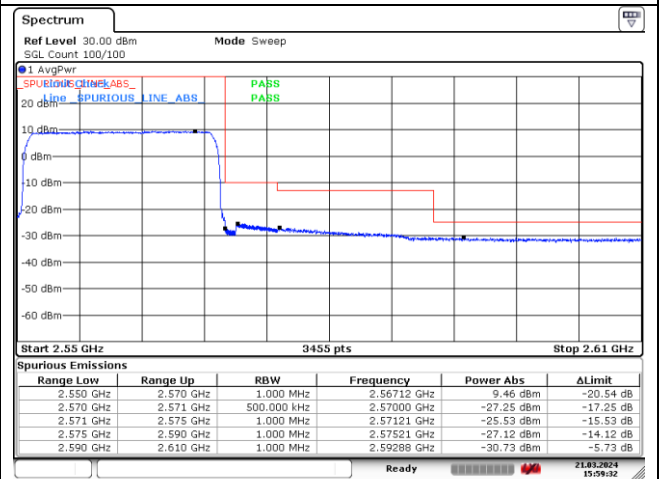

LTE band 66/4 (20 MHz)

LTE band 66 (20 MHz)

LTE band 4 (20 MHz)

LTE band 66/4 (20 MHz)

LTE band 66 (20 MHz)

LTE band 4 (20 MHz)

LTE band 5 (1.4 MHz)

LTE band 5 (1.4 MHz)

LTE band 5 (3 MHz)

LTE band 5 (3 MHz)

LTE band 5 (5 MHz)

LTE band 5 (5 MHz)

LTE band 5 (10 MHz)

LTE band 5 (10 MHz)

LTE band 7 (5 MHz)

LTE band 7 (5 MHz)

LTE band 7 (10 MHz)

LTE band 7 (10 MHz)

LTE band 7 (15 MHz)

LTE band 7 (15 MHz)

16QAM Low Channel - 1 RB

16QAM High Channel - 1 RB

16QAM Low Channel - Full RB

16QAM High Channel - Full RB

LTE band 7 (20 MHz)

QPSK Low Channel - 1 RB

QPSK High Channel - 1 RB

QPSK Low Channel - Full RB

QPSK High Channel - Full RB

LTE band 7 (20 MHz)

16QAM Low Channel - 1 RB

16QAM High Channel - 1 RB