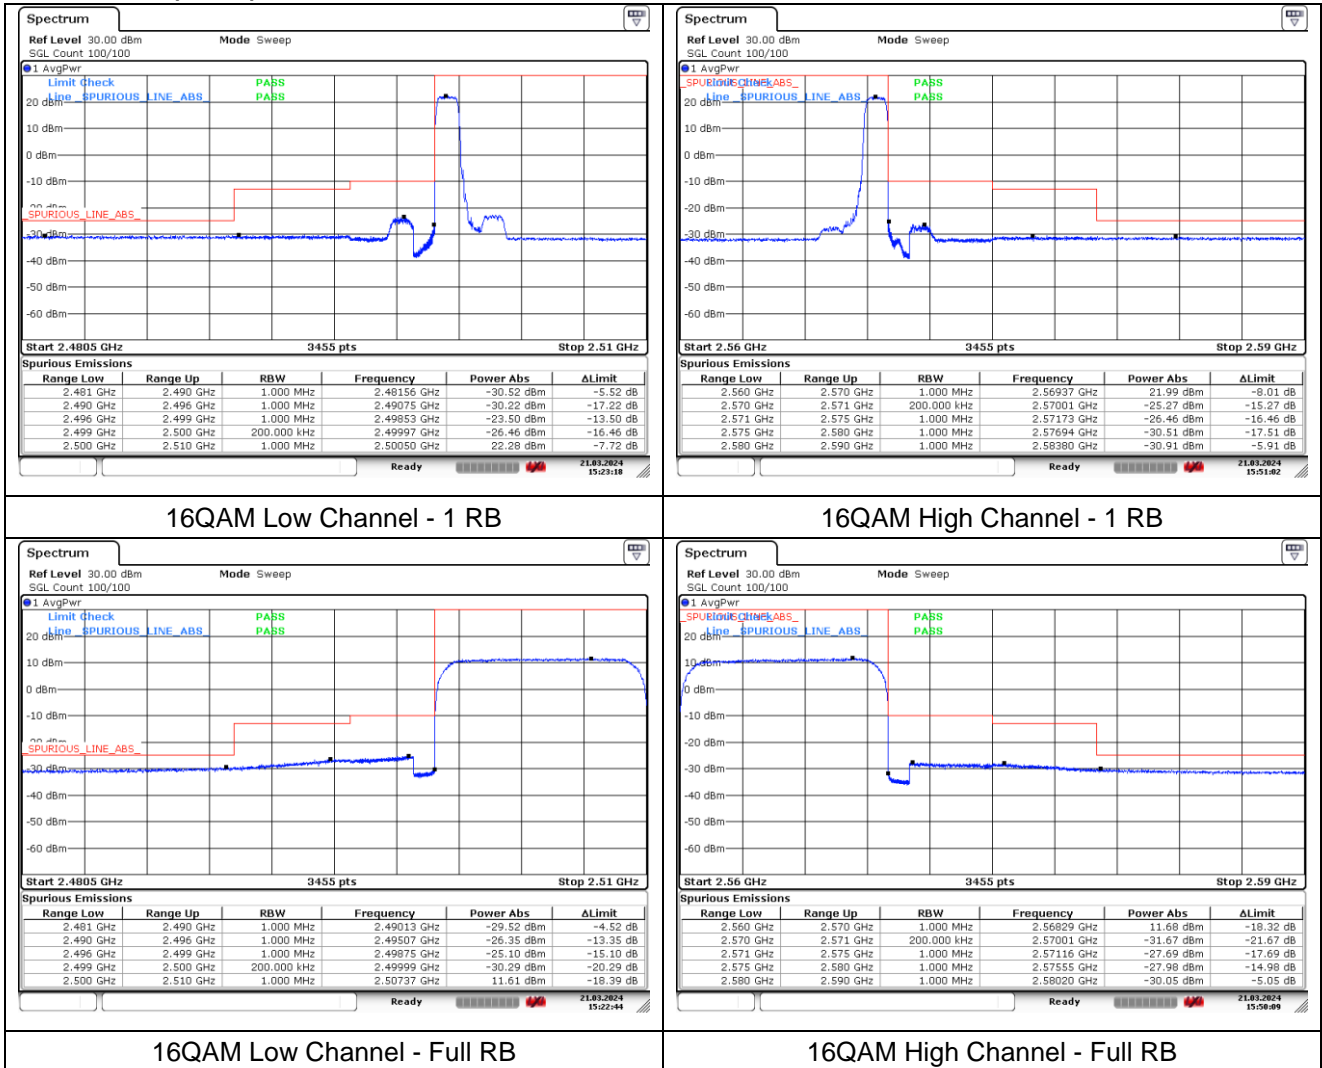

LTE band 66 (10 MHz)

LTE band 4 (10 MHz)

LTE band 66/4 (15 MHz)

LTE band 66 (15 MHz)

LTE band 4 (15 MHz)

LTE band 66/4 (15 MHz)

LTE band 66 (15 MHz)

LTE band 4 (15 MHz)

LTE band 66/4 (20 MHz)

LTE band 66 (20 MHz)

LTE band 4 (20 MHz)

LTE band 66/4 (20 MHz)

LTE band 66 (20 MHz)

LTE band 4 (20 MHz)

LTE band 5 (1.4 MHz)

LTE band 5 (1.4 MHz)

LTE band 5 (3 MHz)

LTE band 5 (3 MHz)

LTE band 5 (5 MHz)

LTE band 5 (5 MHz)

LTE band 5 (10 MHz)

LTE band 5 (10 MHz)

LTE band 7 (5 MHz)

LTE band 7 (5 MHz)

LTE band 7 (10 MHz)

LTE band 7 (10 MHz)

LTE band 7 (15 MHz)

LTE band 7 (15 MHz)

16QAM Low Channel - 1 RB

16QAM High Channel - 1 RB

16QAM Low Channel - Full RB

16QAM High Channel - Full RB