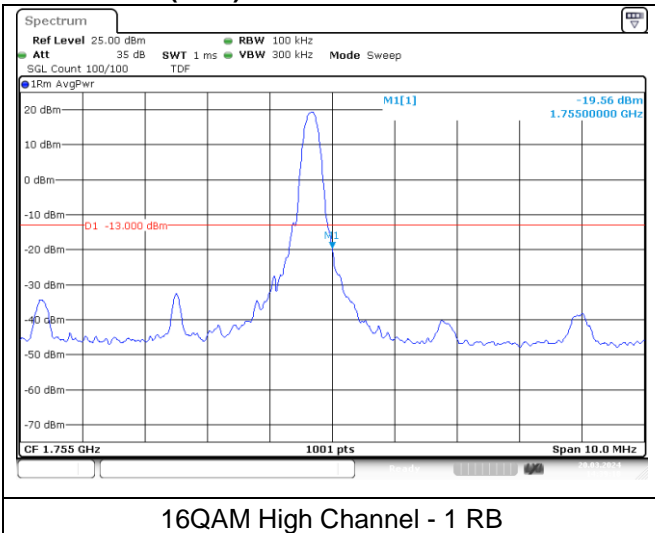

LTE band 66/4 (3 MHz)

LTE band 66 (3 MHz)

LTE band 4 (3 MHz)

LTE band 66/4 (3 MHz)

LTE band 66 (3 MHz)

LTE band 4 (3 MHz)

LTE band 66/4 (5 MHz)

LTE band 66 (5 MHz)

LTE band 4 (5 MHz)

LTE band 66/4 (5 MHz)

LTE band 66 (5 MHz)

LTE band 4 (5 MHz)

LTE band 66/4 (10 MHz)

LTE band 66 (10 MHz)

LTE band 4 (10 MHz)

LTE band 66/4 (10 MHz)

LTE band 66 (10 MHz)

LTE band 4 (10 MHz)

LTE band 66/4 (15 MHz)

LTE band 66 (15 MHz)

LTE band 4 (15 MHz)

LTE band 66/4 (15 MHz)

LTE band 66 (15 MHz)

LTE band 4 (15 MHz)

LTE band 66/4 (20 MHz)

LTE band 66 (20 MHz)

LTE band 4 (20 MHz)

LTE band 66/4 (20 MHz)

LTE band 66 (20 MHz)

LTE band 4 (20 MHz)

LTE band 5 (1.4 MHz)

LTE band 5 (1.4 MHz)