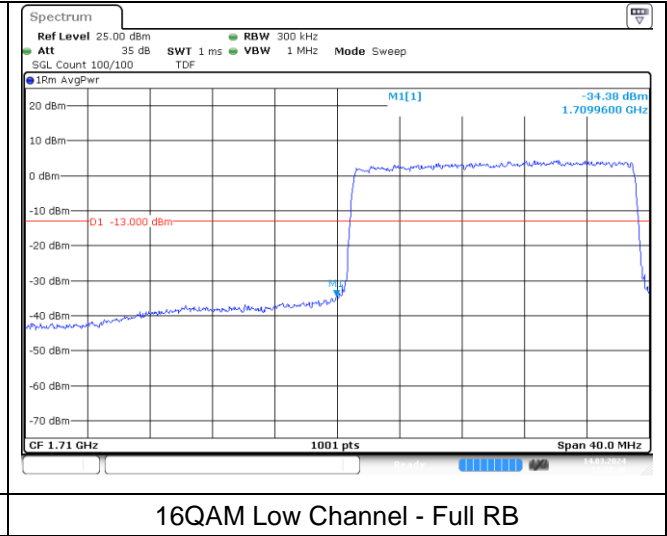

LTE band 66 (10 MHz)

LTE band 4 (10 MHz)

LTE band 66/4 (15 MHz)

LTE band 66 (15 MHz)

LTE band 4 (15 MHz)

LTE band 66/4 (15 MHz)

LTE band 66 (15 MHz)

LTE band 4 (15 MHz)

LTE band 66/4 (20 MHz)

LTE band 66 (20 MHz)

LTE band 4 (20 MHz)

LTE band 66/4 (20 MHz)

LTE band 66 (20 MHz)

LTE band 4 (20 MHz)

LTE band 5 (1.4 MHz)

LTE band 5 (1.4 MHz)

LTE band 5 (3 MHz)

LTE band 5 (3 MHz)

LTE band 5 (5 MHz)

LTE band 5 (5 MHz)

LTE band 5 (10 MHz)

LTE band 5 (10 MHz)

LTE band 7 (5 MHz)

LTE band 7 (5 MHz)