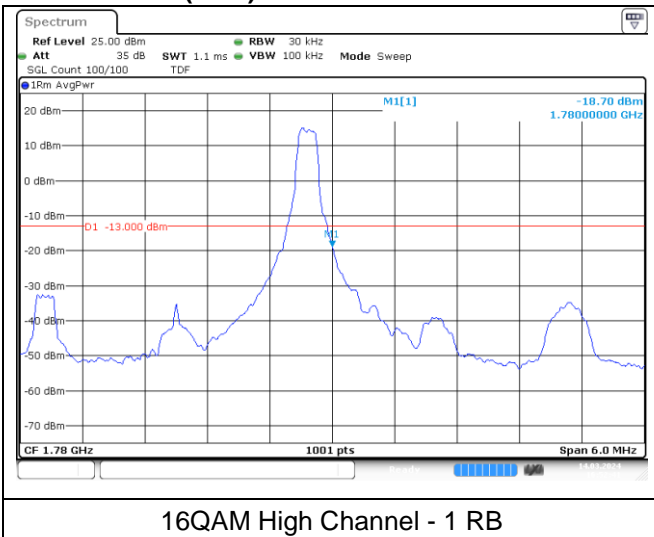

LTE band 66/4 (3 MHz)

LTE band 66 (3 MHz)

LTE band 4 (3 MHz)

LTE band 66/4 (3 MHz)

LTE band 66 (3 MHz)

LTE band 4 (3 MHz)

LTE band 66/4 (5 MHz)

LTE band 66 (5 MHz)

LTE band 4 (5 MHz)

LTE band 66/4 (5 MHz)

LTE band 66 (5 MHz)

LTE band 4 (5 MHz)

LTE band 66/4 (10 MHz)

LTE band 66 (10 MHz)

LTE band 4 (10 MHz)

LTE band 66/4 (10 MHz)

LTE band 66 (10 MHz)

LTE band 4 (10 MHz)

LTE band 66/4 (15 MHz)

LTE band 66 (15 MHz)

LTE band 4 (15 MHz)

LTE band 66/4 (15 MHz)

LTE band 66 (15 MHz)

LTE band 4 (15 MHz)

LTE band 66/4 (20 MHz)

LTE band 66 (20 MHz)

LTE band 4 (20 MHz)

LTE band 66/4 (20 MHz)

LTE band 66 (20 MHz)

LTE band 4 (20 MHz)

LTE band 5 (1.4 MHz)

LTE band 5 (1.4 MHz)