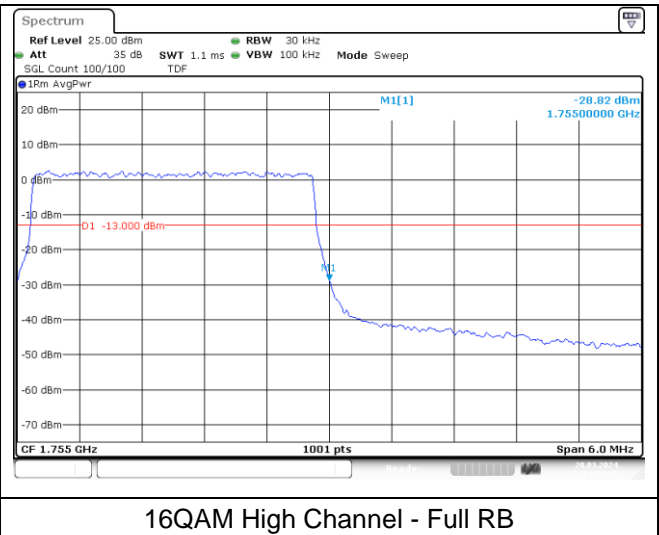

LTE band 66/4 (3 MHz)

LTE band 66 (3 MHz)

LTE band 4 (3 MHz)

LTE band 66/4 (3 MHz)

LTE band 66 (3 MHz)

LTE band 4 (3 MHz)

LTE band 66/4 (5 MHz)

LTE band 66 (5 MHz)

LTE band 4 (5 MHz)

LTE band 66/4 (5 MHz)

LTE band 66 (5 MHz)

LTE band 4 (5 MHz)

LTE band 66/4 (10 MHz)

LTE band 66 (10 MHz)

LTE band 4 (10 MHz)

LTE band 66/4 (10 MHz)

LTE band 66 (10 MHz)

LTE band 4 (10 MHz)

LTE band 66/4 (15 MHz)

LTE band 66 (15 MHz)

LTE band 4 (15 MHz)

LTE band 66/4 (15 MHz)

LTE band 66 (15 MHz)

LTE band 4 (15 MHz)

LTE band 66/4 (20 MHz)

LTE band 66 (20 MHz)

LTE band 4 (20 MHz)

LTE band 66/4 (20 MHz)

LTE band 66 (20 MHz)

LTE band 4 (20 MHz)

LTE band 5 (1.4 MHz)

LTE band 5 (1.4 MHz)