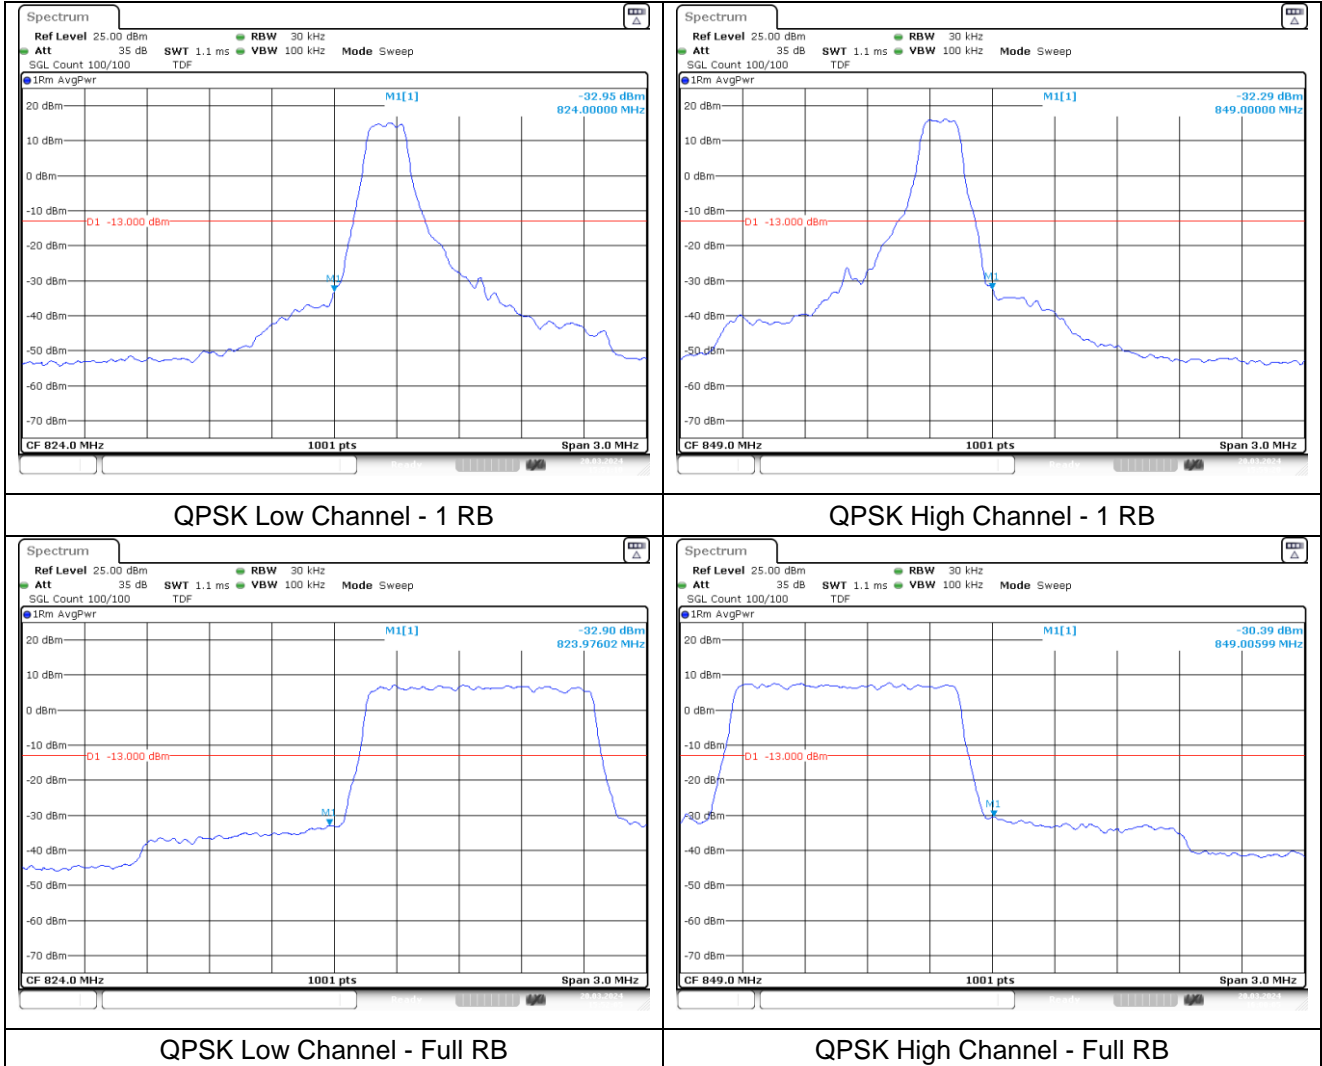

LTE band 4 (5 MHz)

LTE band 66/4 (5 MHz)

LTE band 66 (5 MHz)

LTE band 4 (5 MHz)

LTE band 66/4 (10 MHz)

LTE band 66 (10 MHz)

LTE band 4 (10 MHz)

LTE band 66/4 (10 MHz)

LTE band 66 (10 MHz)

LTE band 4 (10 MHz)

LTE band 66/4 (15 MHz)

LTE band 66 (15 MHz)

LTE band 4 (15 MHz)

LTE band 66/4 (15 MHz)

LTE band 66 (15 MHz)

LTE band 4 (15 MHz)

LTE band 66/4 (20 MHz)

LTE band 66 (20 MHz)

LTE band 4 (20 MHz)

LTE band 66/4 (20 MHz)

LTE band 66 (20 MHz)

LTE band 4 (20 MHz)

LTE band 5 (1.4 MHz)

LTE band 5 (1.4 MHz)

LTE band 5 (3 MHz)

LTE band 5 (3 MHz)

LTE band 5 (5 MHz)

LTE band 5 (5 MHz)

LTE band 5 (10 MHz)

LTE band 5 (10 MHz)

LTE band 7 (5 MHz)

LTE band 7 (5 MHz)