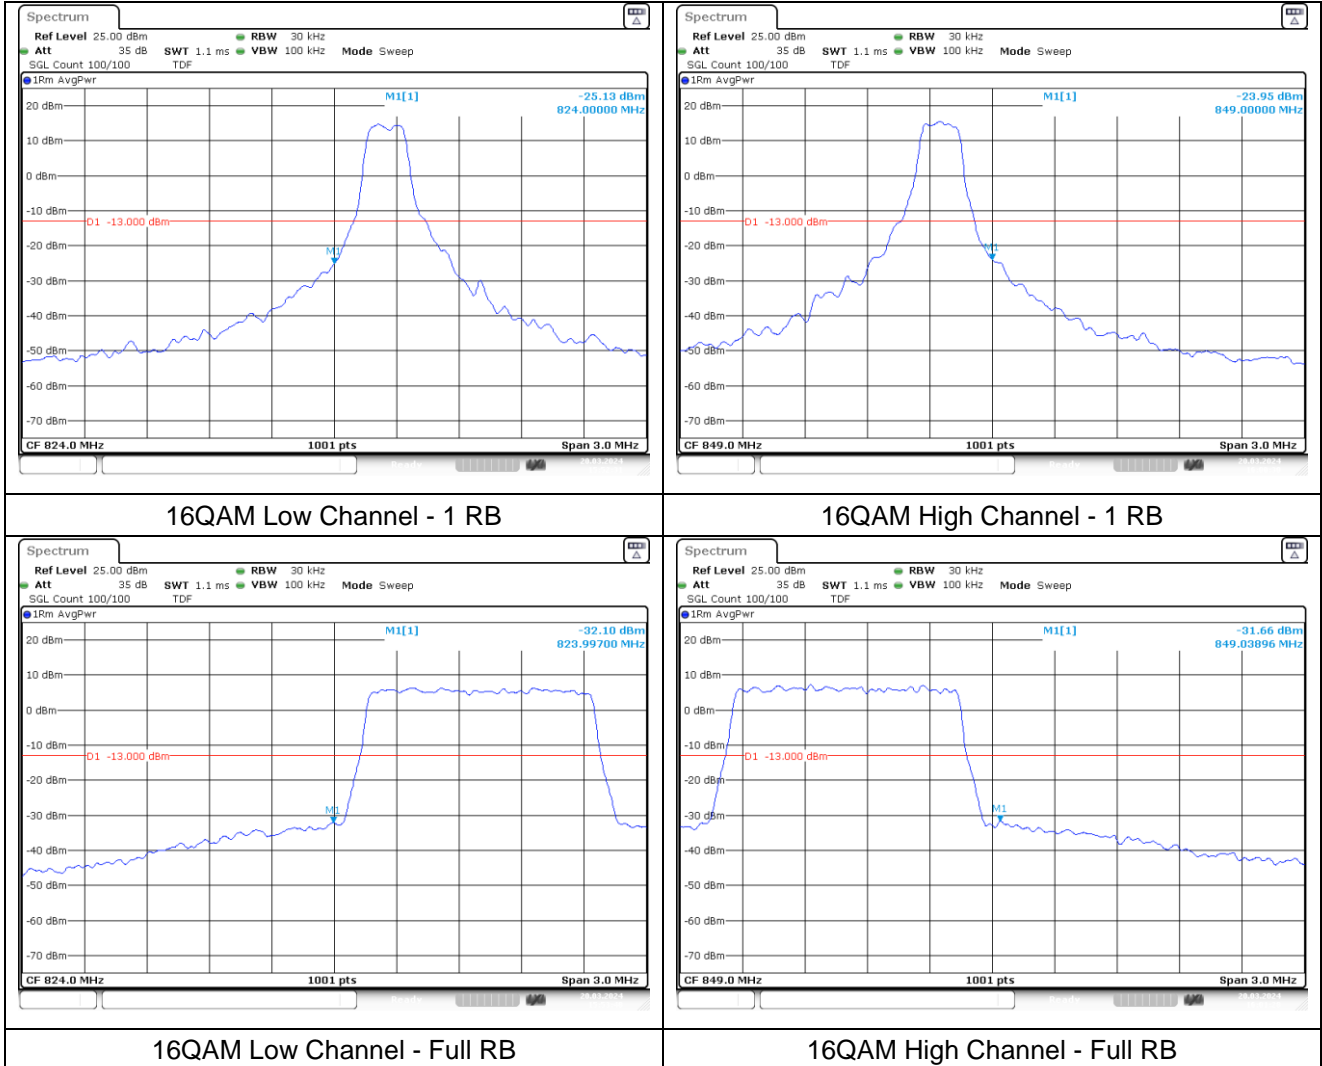

LTE band 4 (5 MHz)

LTE band 66/4 (5 MHz)

LTE band 66 (5 MHz)

LTE band 4 (5 MHz)

LTE band 66/4 (10 MHz)

LTE band 66 (10 MHz)

LTE band 4 (10 MHz)

LTE band 66/4 (10 MHz)

LTE band 66 (10 MHz)

LTE band 4 (10 MHz)

LTE band 66/4 (15 MHz)

LTE band 66 (15 MHz)

LTE band 4 (15 MHz)

LTE band 66/4 (15 MHz)

LTE band 66 (15 MHz)

LTE band 4 (15 MHz)

LTE band 66/4 (20 MHz)

LTE band 66 (20 MHz)

LTE band 4 (20 MHz)

LTE band 66/4 (20 MHz)

LTE band 66 (20 MHz)

LTE band 4 (20 MHz)

LTE band 5 (1.4 MHz)

LTE band 5 (1.4 MHz)

LTE band 5 (3 MHz)

LTE band 5 (3 MHz)

LTE band 5 (5 MHz)

LTE band 5 (5 MHz)

LTE band 5 (10 MHz)

LTE band 5 (10 MHz)

LTE band 7 (5 MHz)

LTE band 7 (5 MHz)