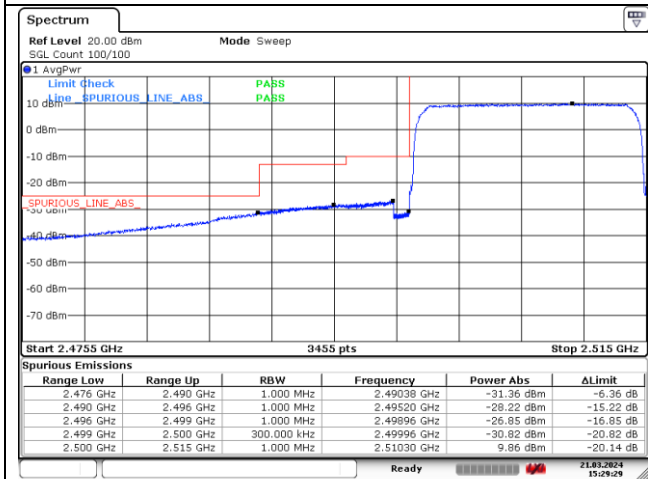

LTE band 66/4 (20 MHz)

LTE band 66 (20 MHz)

LTE band 4 (20 MHz)

LTE band 66/4 (20 MHz)

LTE band 66 (20 MHz)

LTE band 4 (20 MHz)

LTE band 5 (1.4 MHz)

LTE band 5 (1.4 MHz)

LTE band 5 (3 MHz)

LTE band 5 (3 MHz)

LTE band 5 (5 MHz)

LTE band 5 (5 MHz)

LTE band 5 (10 MHz)

LTE band 5 (10 MHz)

LTE band 7 (5 MHz)

LTE band 7 (5 MHz)

LTE band 7 (10 MHz)

LTE band 7 (10 MHz)

LTE band 7 (15 MHz)

LTE band 7 (15 MHz)

16QAM Low Channel - 1 RB

16QAM High Channel - 1 RB

16QAM Low Channel - Full RB

16QAM High Channel - Full RB

LTE band 7 (20 MHz)

QPSK Low Channel - 1 RB

QPSK High Channel - 1 RB

QPSK Low Channel - Full RB

QPSK High Channel - Full RB

LTE band 7 (20 MHz)

16QAM Low Channel - 1 RB

16QAM High Channel - 1 RB