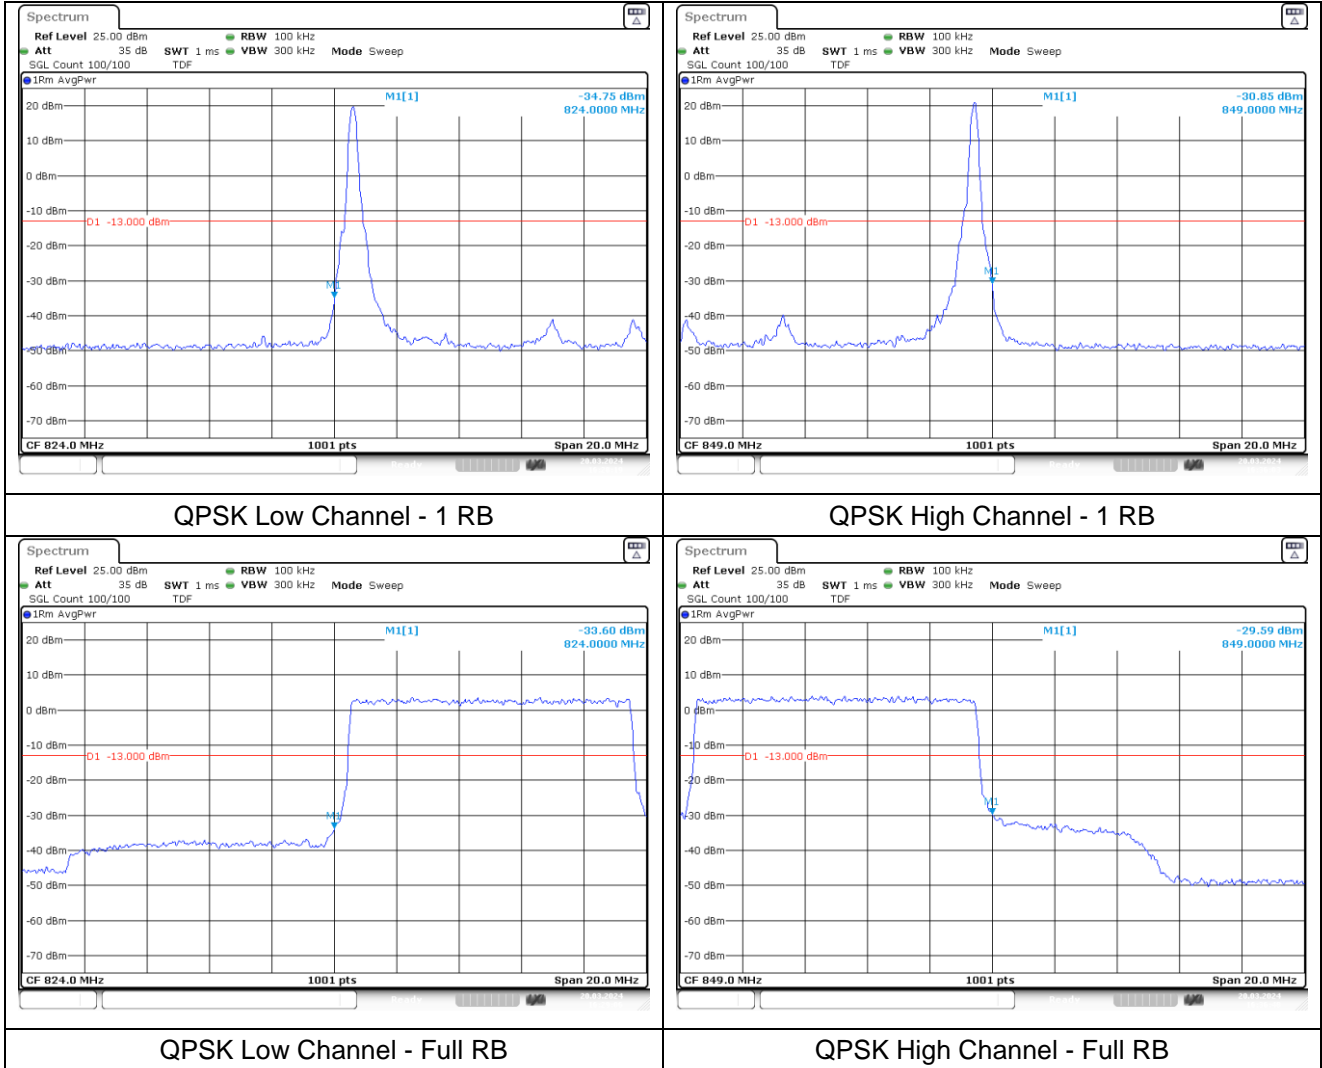

LTE band 66/4 (20 MHz)

LTE band 66 (20 MHz)

LTE band 4 (20 MHz)

LTE band 66/4 (20 MHz)

LTE band 66 (20 MHz)

LTE band 4 (20 MHz)

LTE band 5 (1.4 MHz)

LTE band 5 (1.4 MHz)

LTE band 5 (3 MHz)

LTE band 5 (3 MHz)

LTE band 5 (5 MHz)

LTE band 5 (5 MHz)

LTE band 5 (10 MHz)

LTE band 5 (10 MHz)

LTE band 7 (5 MHz)

LTE band 7 (5 MHz)

LTE band 7 (10 MHz)

LTE band 7 (10 MHz)

LTE band 7 (15 MHz)

LTE band 7 (15 MHz)

16QAM Low Channel - 1 RB

16QAM High Channel - 1 RB

16QAM Low Channel - Full RB

16QAM High Channel - Full RB

LTE band 7 (20 MHz)

QPSK Low Channel - 1 RB

QPSK High Channel - 1 RB

QPSK Low Channel - Full RB

QPSK High Channel - Full RB

LTE band 7 (20 MHz)

16QAM Low Channel - 1 RB

16QAM High Channel - 1 RB