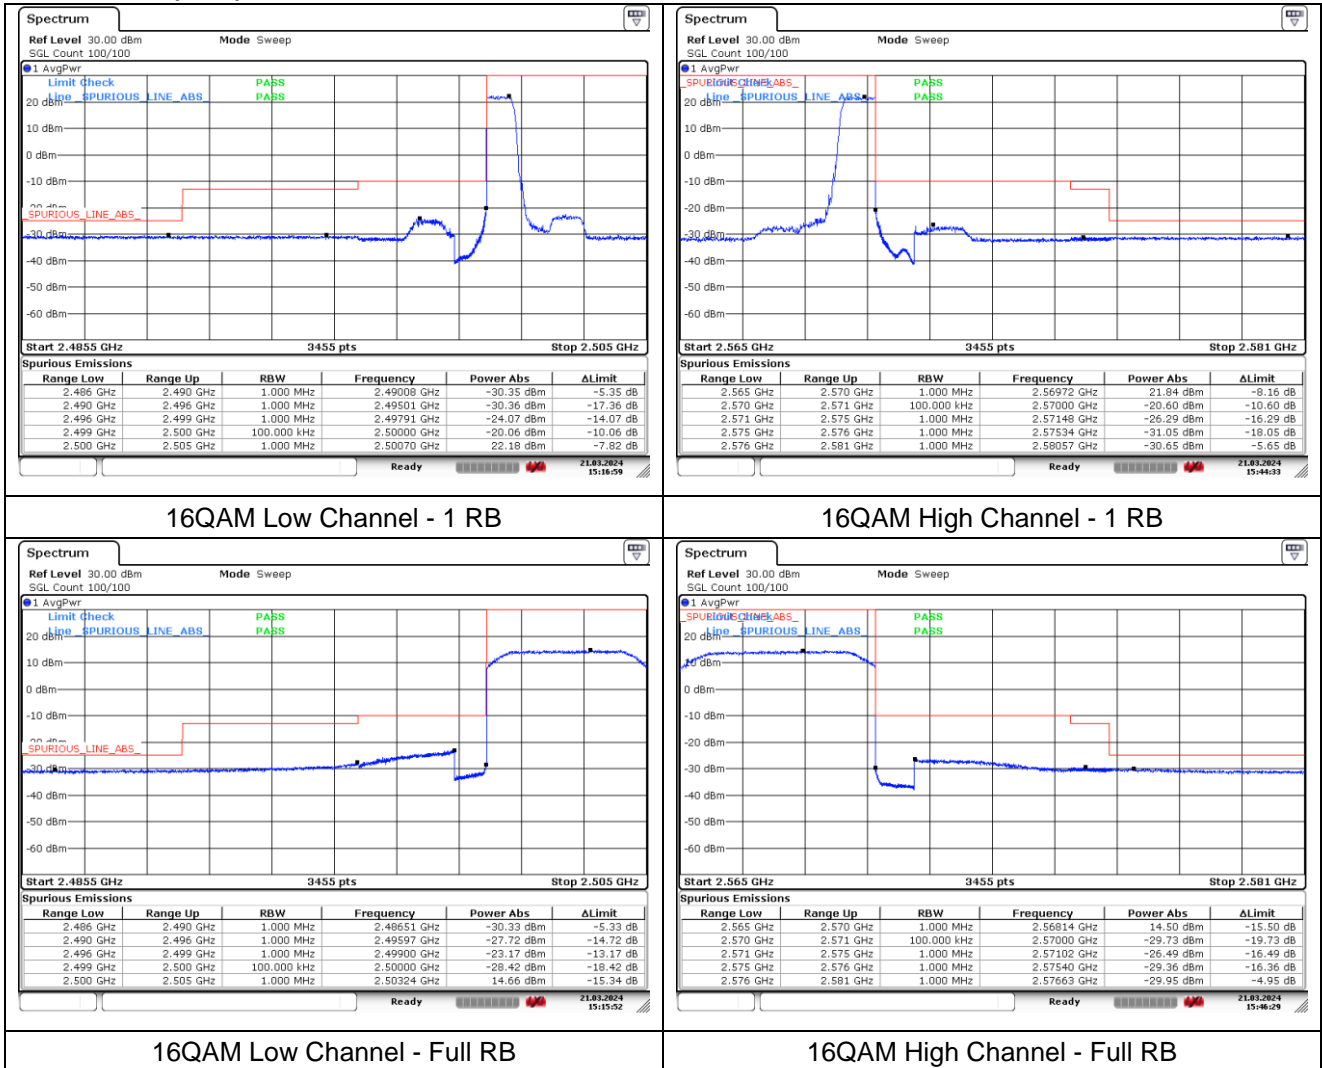

LTE band 66 (10 MHz)

LTE band 4 (10 MHz)

LTE band 66/4 (15 MHz)

LTE band 66 (15 MHz)

LTE band 4 (15 MHz)

LTE band 66/4 (15 MHz)

LTE band 66 (15 MHz)

LTE band 4 (15 MHz)

LTE band 66/4 (20 MHz)

LTE band 66 (20 MHz)

LTE band 4 (20 MHz)

LTE band 66/4 (20 MHz)

LTE band 66 (20 MHz)

LTE band 4 (20 MHz)

LTE band 5 (1.4 MHz)

LTE band 5 (1.4 MHz)

LTE band 5 (3 MHz)

LTE band 5 (3 MHz)

LTE band 5 (5 MHz)

LTE band 5 (5 MHz)

LTE band 5 (10 MHz)

LTE band 5 (10 MHz)

LTE band 7 (5 MHz)

LTE band 7 (5 MHz)

LTE band 7 (10 MHz)

LTE band 7 (10 MHz)

LTE band 7 (15 MHz)

LTE band 7 (15 MHz)

16QAM Low Channel - 1 RB

16QAM High Channel - 1 RB

16QAM Low Channel - Full RB

16QAM High Channel - Full RB