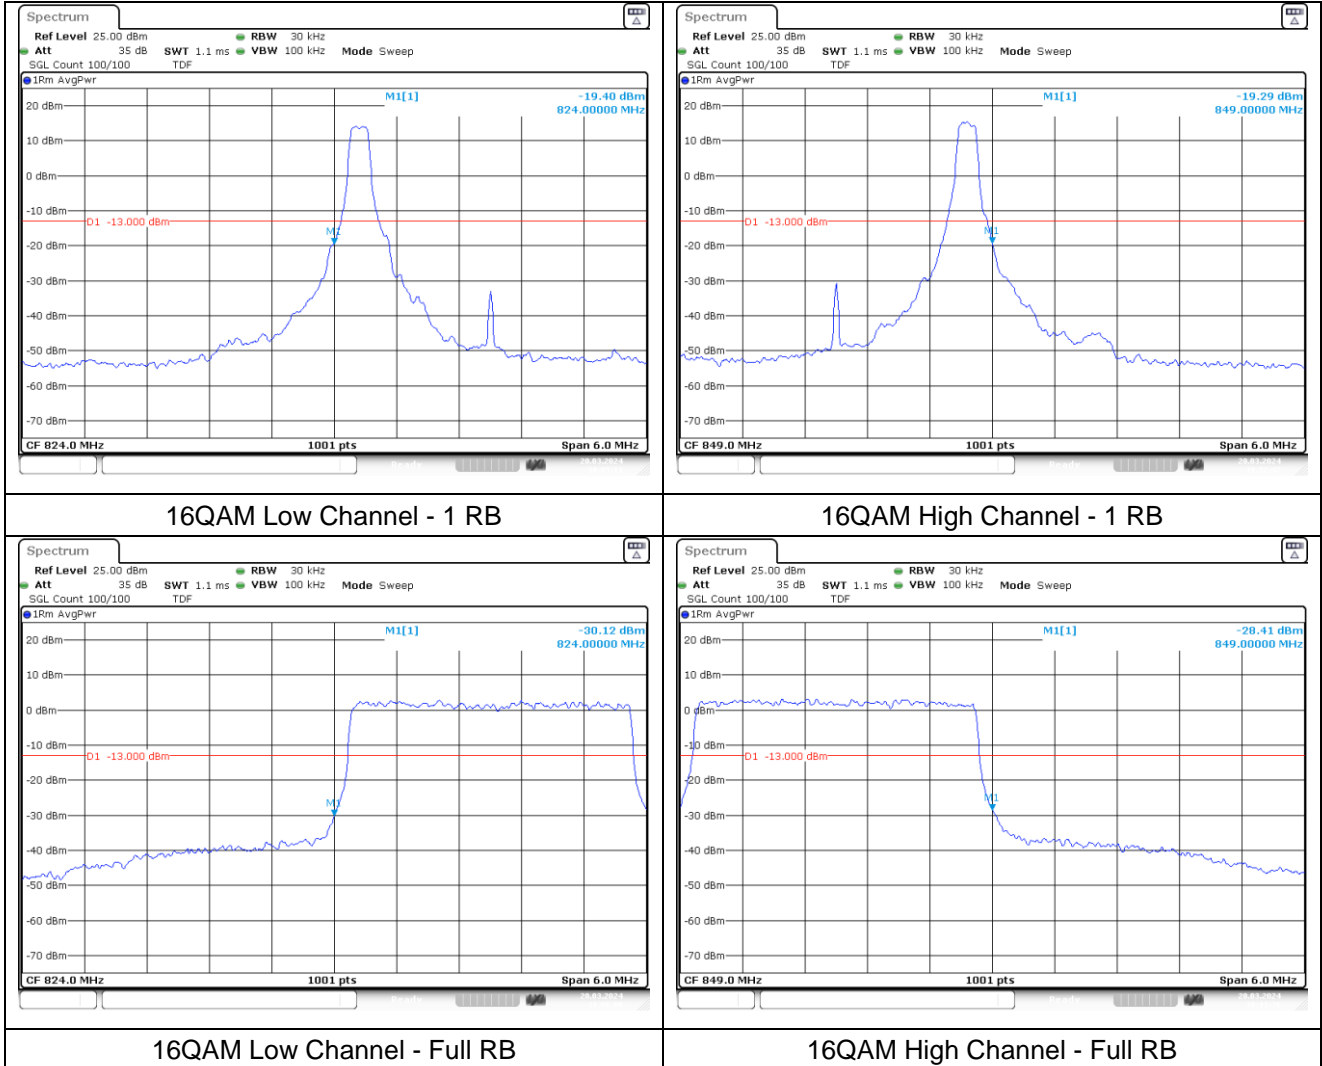

LTE band 4 (5 MHz)

LTE band 66/4 (5 MHz)

LTE band 66 (5 MHz)

LTE band 4 (5 MHz)

LTE band 66/4 (10 MHz)

LTE band 66 (10 MHz)

LTE band 4 (10 MHz)

LTE band 66/4 (10 MHz)

LTE band 66 (10 MHz)

LTE band 4 (10 MHz)

LTE band 66/4 (15 MHz)

LTE band 66 (15 MHz)

LTE band 4 (15 MHz)

LTE band 66/4 (15 MHz)

LTE band 66 (15 MHz)

LTE band 4 (15 MHz)

LTE band 66/4 (20 MHz)

LTE band 66 (20 MHz)

LTE band 4 (20 MHz)

LTE band 66/4 (20 MHz)

LTE band 66 (20 MHz)

LTE band 4 (20 MHz)

LTE band 5 (1.4 MHz)

LTE band 5 (1.4 MHz)

LTE band 5 (3 MHz)

LTE band 5 (3 MHz)

LTE band 5 (5 MHz)

LTE band 5 (5 MHz)

LTE band 5 (10 MHz)

LTE band 5 (10 MHz)

LTE band 7 (5 MHz)

LTE band 7 (5 MHz)