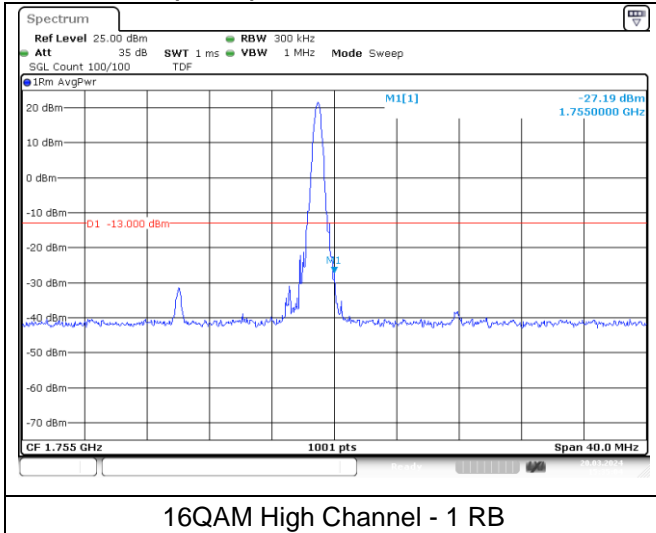

LTE band 66 (10 MHz)

LTE band 4 (10 MHz)

LTE band 66/4 (15 MHz)

LTE band 66 (15 MHz)

LTE band 4 (15 MHz)

LTE band 66/4 (15 MHz)

LTE band 66 (15 MHz)

LTE band 4 (15 MHz)

LTE band 66/4 (20 MHz)

LTE band 66 (20 MHz)

LTE band 4 (20 MHz)

LTE band 66/4 (20 MHz)

LTE band 66 (20 MHz)

LTE band 4 (20 MHz)

LTE band 5 (1.4 MHz)

LTE band 5 (1.4 MHz)

LTE band 5 (3 MHz)

LTE band 5 (3 MHz)

LTE band 5 (5 MHz)

LTE band 5 (5 MHz)

LTE band 5 (10 MHz)

LTE band 5 (10 MHz)

LTE band 7 (5 MHz)

LTE band 7 (5 MHz)