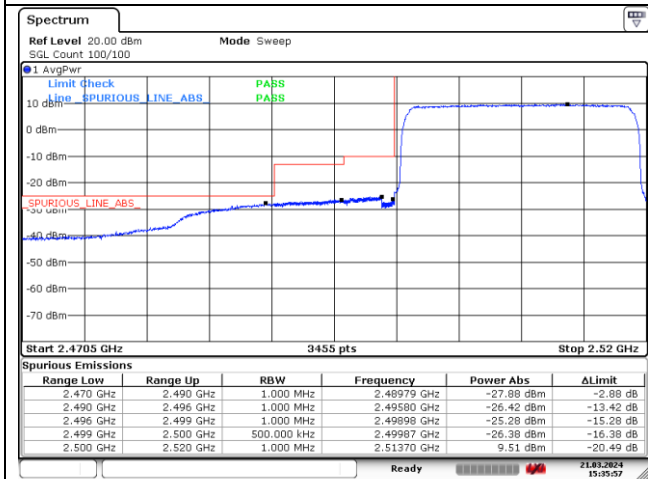

LTE band 5 (3 MHz)

LTE band 5 (3 MHz)

LTE band 5 (5 MHz)

LTE band 5 (5 MHz)

LTE band 5 (10 MHz)

LTE band 5 (10 MHz)

LTE band 7 (5 MHz)

LTE band 7 (5 MHz)

LTE band 7 (10 MHz)

LTE band 7 (10 MHz)

LTE band 7 (15 MHz)

LTE band 7 (15 MHz)

16QAM Low Channel - 1 RB

16QAM High Channel - 1 RB

16QAM Low Channel - Full RB

16QAM High Channel - Full RB

LTE band 7 (20 MHz)

QPSK Low Channel - 1 RB

QPSK High Channel - 1 RB

QPSK Low Channel - Full RB

QPSK High Channel - Full RB

LTE band 7 (20 MHz)

16QAM Low Channel - 1 RB

16QAM High Channel - 1 RB

16QAM Low Channel - Full RB

16QAM High Channel - Full RB

LTE band 12 (1.4 MHz)

LTE band 12 (1.4 MHz)

LTE band 12 (3 MHz)