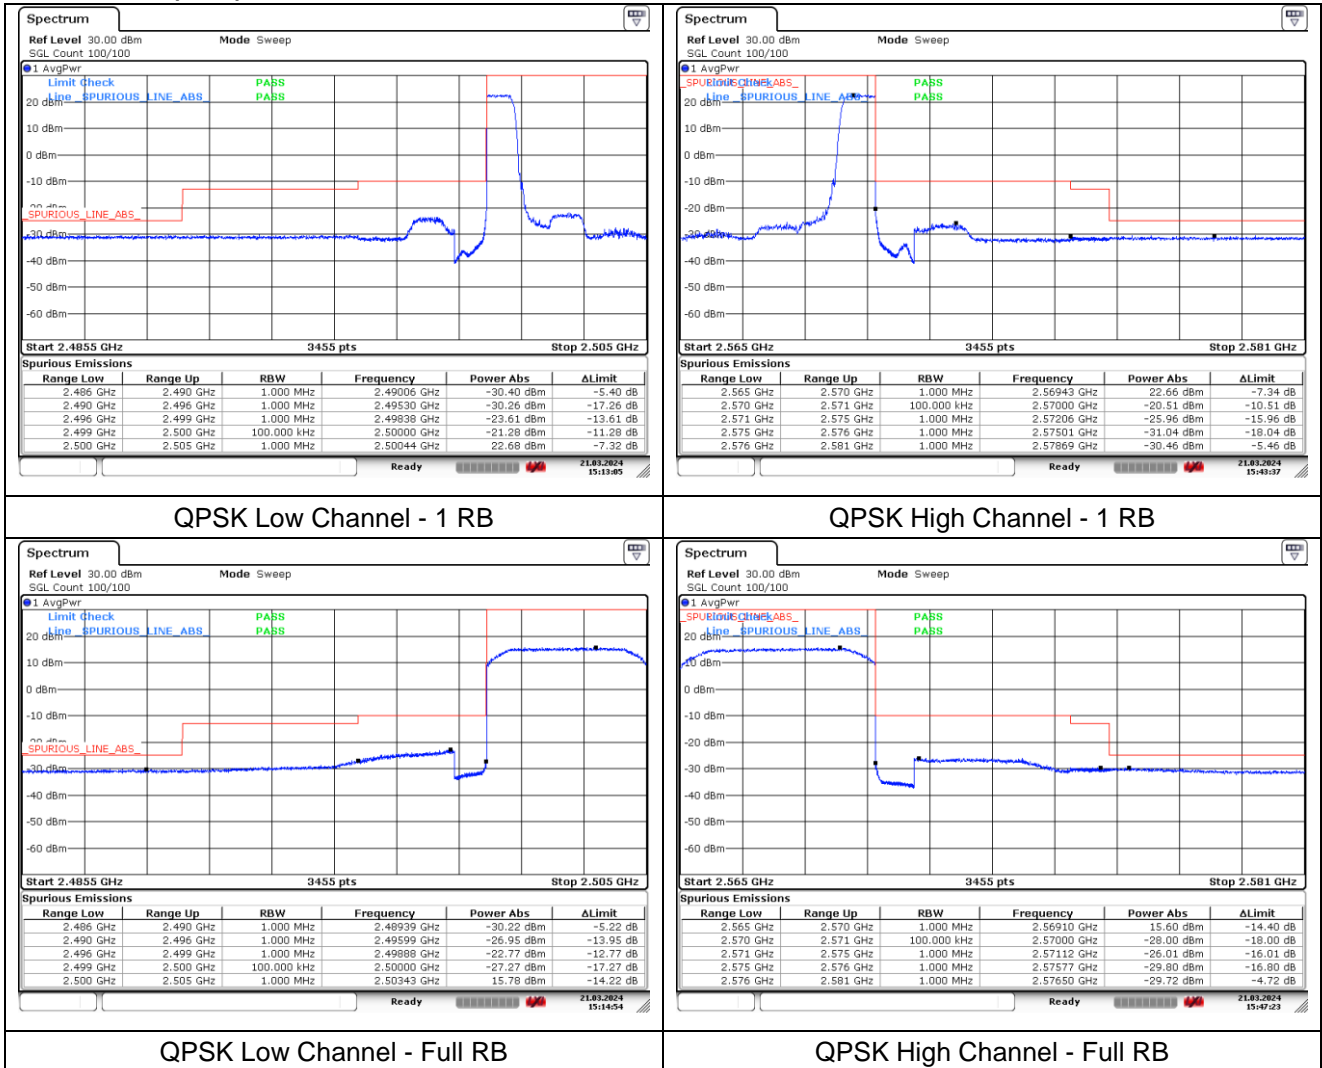

LTE band 66/4 (20 MHz)

LTE band 66 (20 MHz)

LTE band 4 (20 MHz)

LTE band 66/4 (20 MHz)

LTE band 66 (20 MHz)

LTE band 4 (20 MHz)

LTE band 5 (1.4 MHz)

LTE band 5 (1.4 MHz)

LTE band 5 (3 MHz)

LTE band 5 (3 MHz)

LTE band 5 (5 MHz)

LTE band 5 (5 MHz)

LTE band 5 (10 MHz)

LTE band 5 (10 MHz)

LTE band 7 (5 MHz)

LTE band 7 (5 MHz)

LTE band 7 (10 MHz)

LTE band 7 (10 MHz)

LTE band 7 (15 MHz)

LTE band 7 (15 MHz)

16QAM Low Channel - 1 RB

16QAM High Channel - 1 RB

16QAM Low Channel - Full RB

16QAM High Channel - Full RB

LTE band 7 (20 MHz)

QPSK Low Channel - 1 RB

QPSK High Channel - 1 RB

QPSK Low Channel - Full RB

QPSK High Channel - Full RB

LTE band 7 (20 MHz)

16QAM Low Channel - 1 RB

16QAM High Channel - 1 RB