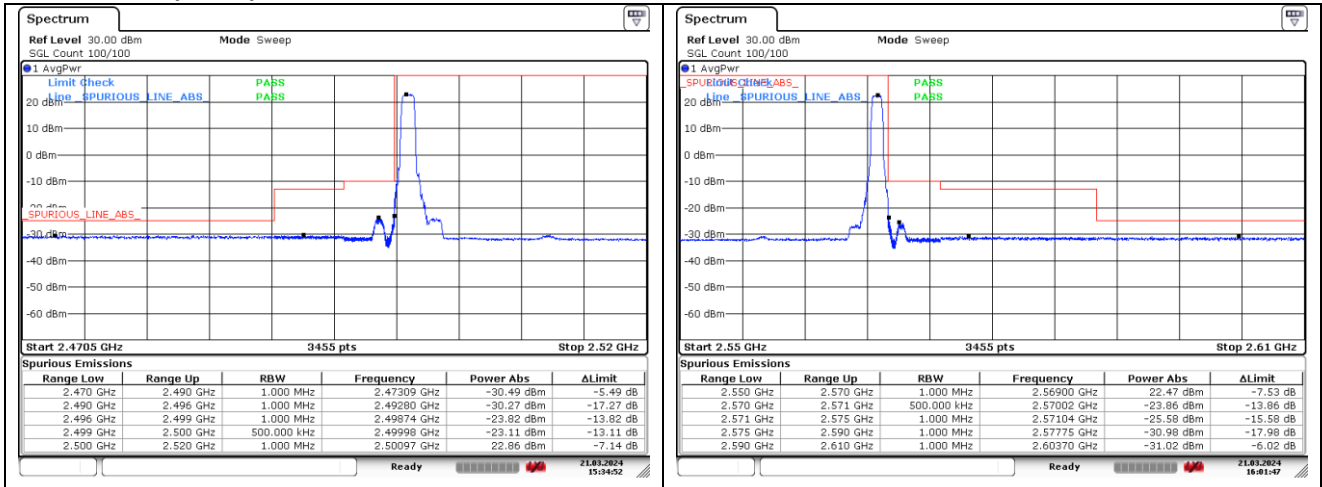

LTE band 5 (3 MHz)

LTE band 5 (3 MHz)

LTE band 5 (5 MHz)

LTE band 5 (5 MHz)

LTE band 5 (10 MHz)

LTE band 5 (10 MHz)

LTE band 7 (5 MHz)

LTE band 7 (5 MHz)

LTE band 7 (10 MHz)

LTE band 7 (10 MHz)

LTE band 7 (15 MHz)

LTE band 7 (15 MHz)

16QAM Low Channel - 1 RB

16QAM High Channel - 1 RB

16QAM Low Channel - Full RB

16QAM High Channel - Full RB

LTE band 7 (20 MHz)

QPSK Low Channel - 1 RB

QPSK High Channel - 1 RB

QPSK Low Channel - Full RB

QPSK High Channel - Full RB

LTE band 7 (20 MHz)

16QAM Low Channel - 1 RB

16QAM High Channel - 1 RB

16QAM Low Channel - Full RB

16QAM High Channel - Full RB

LTE band 12 (1.4 MHz)

LTE band 12 (1.4 MHz)

LTE band 12 (3 MHz)