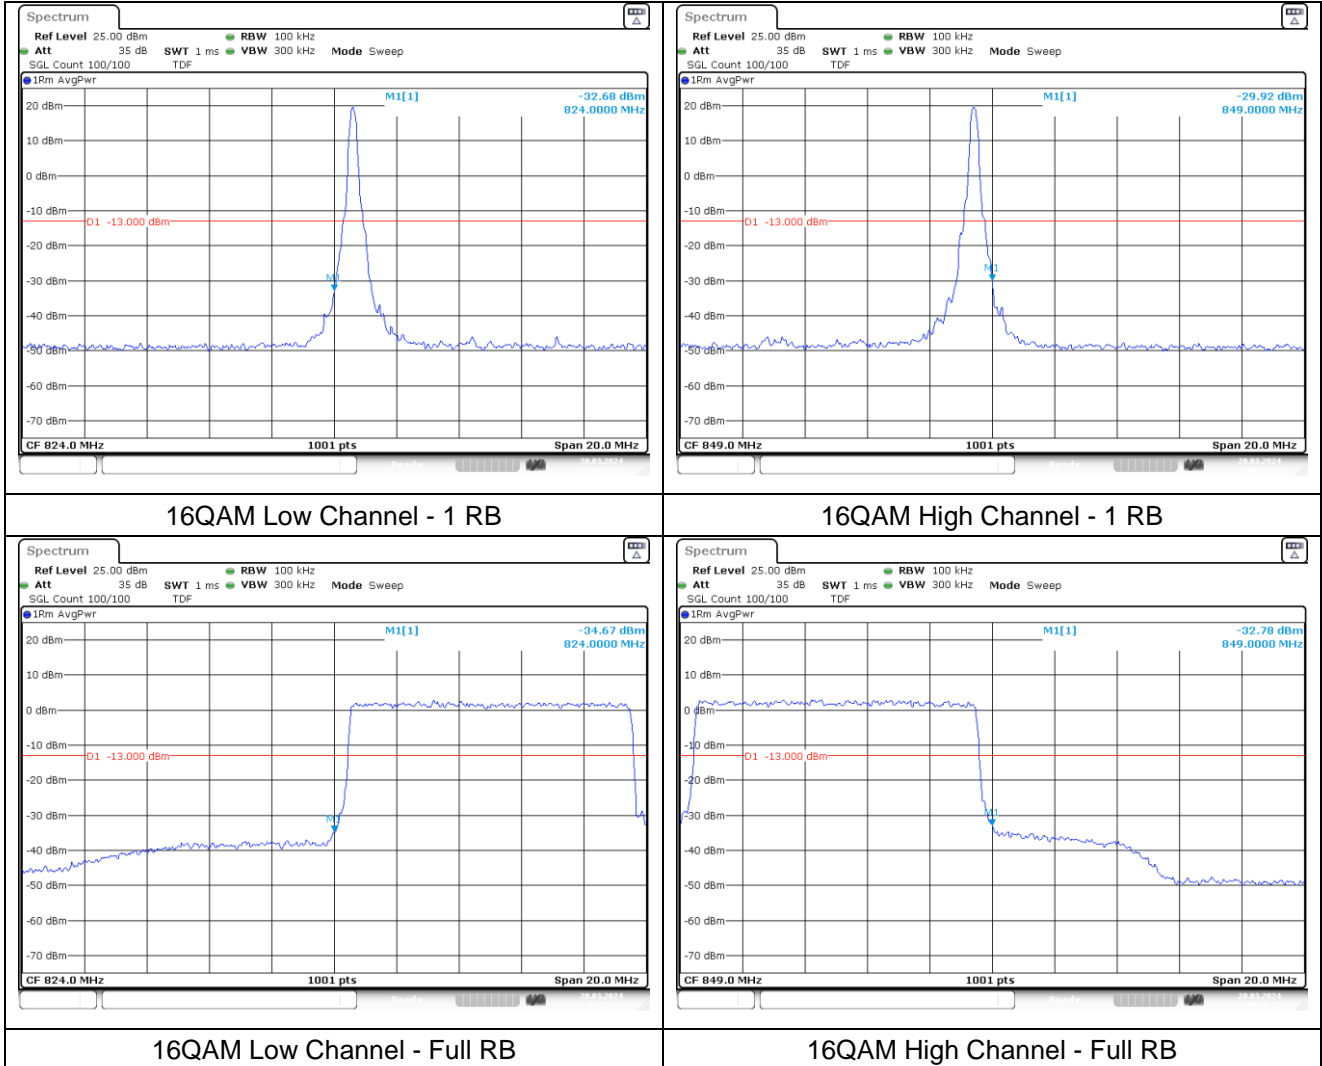

LTE band 66 (10 MHz)

LTE band 4 (10 MHz)

LTE band 66/4 (15 MHz)

LTE band 66 (15 MHz)

LTE band 4 (15 MHz)

LTE band 66/4 (15 MHz)

LTE band 66 (15 MHz)

LTE band 4 (15 MHz)

LTE band 66/4 (20 MHz)

LTE band 66 (20 MHz)

LTE band 4 (20 MHz)

LTE band 66/4 (20 MHz)

LTE band 66 (20 MHz)

LTE band 4 (20 MHz)

LTE band 5 (1.4 MHz)

LTE band 5 (1.4 MHz)

LTE band 5 (3 MHz)

LTE band 5 (3 MHz)

LTE band 5 (5 MHz)

LTE band 5 (5 MHz)

LTE band 5 (10 MHz)

LTE band 5 (10 MHz)

LTE band 7 (5 MHz)

LTE band 7 (5 MHz)

LTE band 7 (10 MHz)

LTE band 7 (10 MHz)

LTE band 7 (15 MHz)

LTE band 7 (15 MHz)

16QAM Low Channel - 1 RB

16QAM High Channel - 1 RB

16QAM Low Channel - Full RB

16QAM High Channel - Full RB