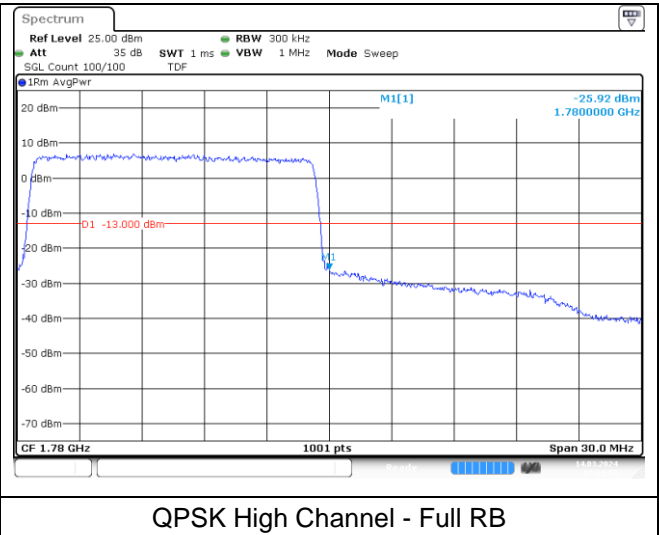

LTE band 66 (10 MHz)

LTE band 4 (10 MHz)

LTE band 66/4 (15 MHz)

LTE band 66 (15 MHz)

LTE band 4 (15 MHz)

LTE band 66/4 (15 MHz)

LTE band 66 (15 MHz)

LTE band 4 (15 MHz)

LTE band 66/4 (20 MHz)

LTE band 66 (20 MHz)

LTE band 4 (20 MHz)

LTE band 66/4 (20 MHz)

LTE band 66 (20 MHz)

LTE band 4 (20 MHz)

LTE band 5 (1.4 MHz)

LTE band 5 (1.4 MHz)