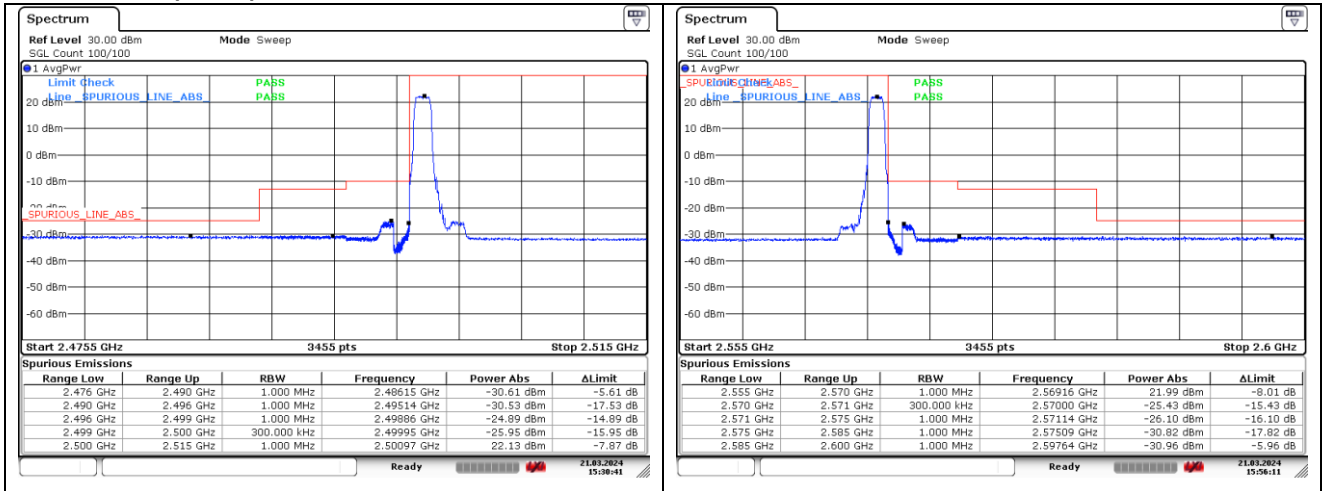

LTE band 5 (3 MHz)

LTE band 5 (3 MHz)

LTE band 5 (5 MHz)

LTE band 5 (5 MHz)

LTE band 5 (10 MHz)

LTE band 5 (10 MHz)

LTE band 7 (5 MHz)

LTE band 7 (5 MHz)

LTE band 7 (10 MHz)

LTE band 7 (10 MHz)

LTE band 7 (15 MHz)

LTE band 7 (15 MHz)

16QAM Low Channel - 1 RB

16QAM High Channel - 1 RB

16QAM Low Channel - Full RB

16QAM High Channel - Full RB

LTE band 7 (20 MHz)

QPSK Low Channel - 1 RB

QPSK High Channel - 1 RB

QPSK Low Channel - Full RB

QPSK High Channel - Full RB

LTE band 7 (20 MHz)

16QAM Low Channel - 1 RB

16QAM High Channel - 1 RB

16QAM Low Channel - Full RB

16QAM High Channel - Full RB

LTE band 12 (1.4 MHz)

LTE band 12 (1.4 MHz)

LTE band 12 (3 MHz)