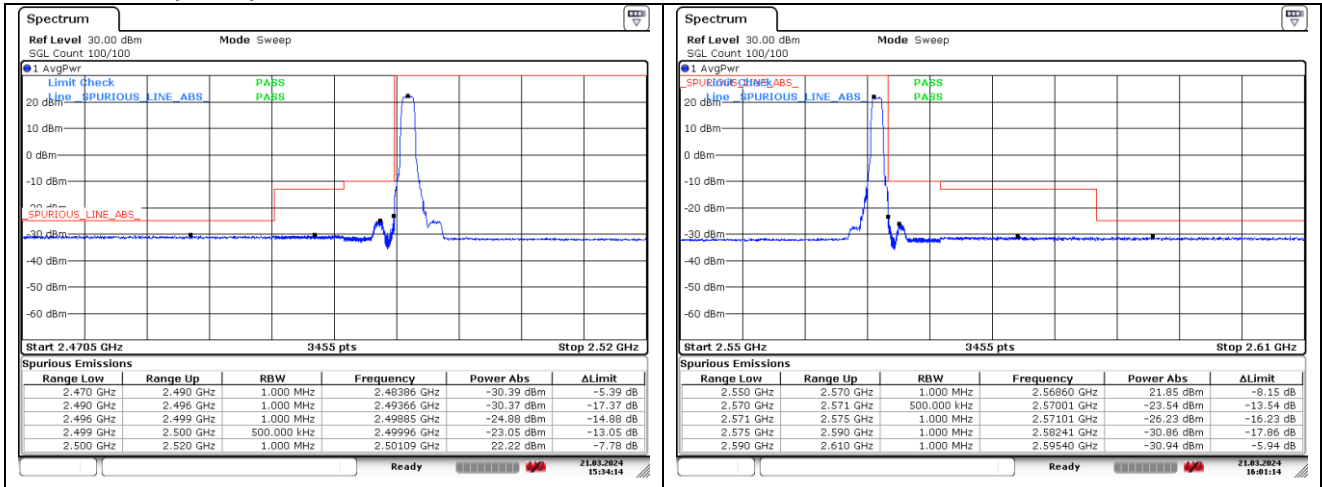

LTE band 5 (3 MHz)

LTE band 5 (3 MHz)

LTE band 5 (5 MHz)

LTE band 5 (5 MHz)

LTE band 5 (10 MHz)

LTE band 5 (10 MHz)

LTE band 7 (5 MHz)

LTE band 7 (5 MHz)

LTE band 7 (10 MHz)

LTE band 7 (10 MHz)

LTE band 7 (15 MHz)

LTE band 7 (15 MHz)

16QAM Low Channel - 1 RB

16QAM High Channel - 1 RB

16QAM Low Channel - Full RB

16QAM High Channel - Full RB

LTE band 7 (20 MHz)

QPSK Low Channel - 1 RB

QPSK High Channel - 1 RB

QPSK Low Channel - Full RB

QPSK High Channel - Full RB

LTE band 7 (20 MHz)

16QAM Low Channel - 1 RB

16QAM High Channel - 1 RB

16QAM Low Channel - Full RB

16QAM High Channel - Full RB

LTE band 12 (1.4 MHz)

LTE band 12 (1.4 MHz)

LTE band 12 (3 MHz)