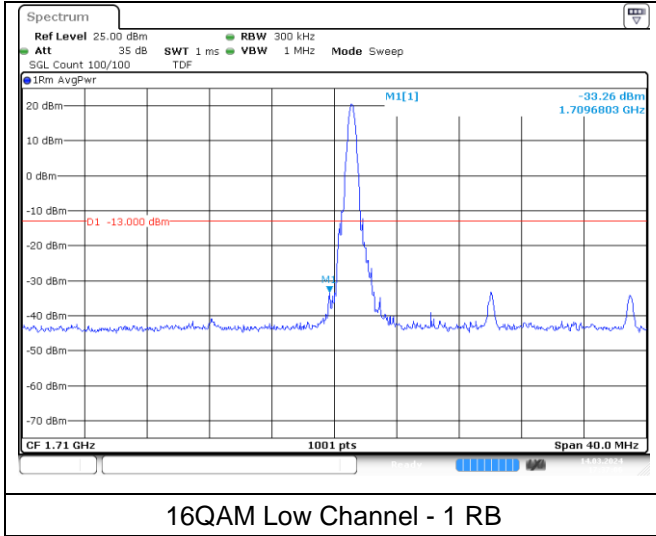

LTE band 66 (10 MHz)

LTE band 4 (10 MHz)

LTE band 66/4 (15 MHz)

LTE band 66 (15 MHz)

LTE band 4 (15 MHz)

LTE band 66/4 (15 MHz)

LTE band 66 (15 MHz)

LTE band 4 (15 MHz)

LTE band 66/4 (20 MHz)

LTE band 66 (20 MHz)

LTE band 4 (20 MHz)

LTE band 66/4 (20 MHz)

LTE band 66 (20 MHz)

LTE band 4 (20 MHz)

LTE band 5 (1.4 MHz)

LTE band 5 (1.4 MHz)

LTE band 5 (3 MHz)

LTE band 5 (3 MHz)

LTE band 5 (5 MHz)

LTE band 5 (5 MHz)

LTE band 5 (10 MHz)

LTE band 5 (10 MHz)

LTE band 7 (5 MHz)

LTE band 7 (5 MHz)