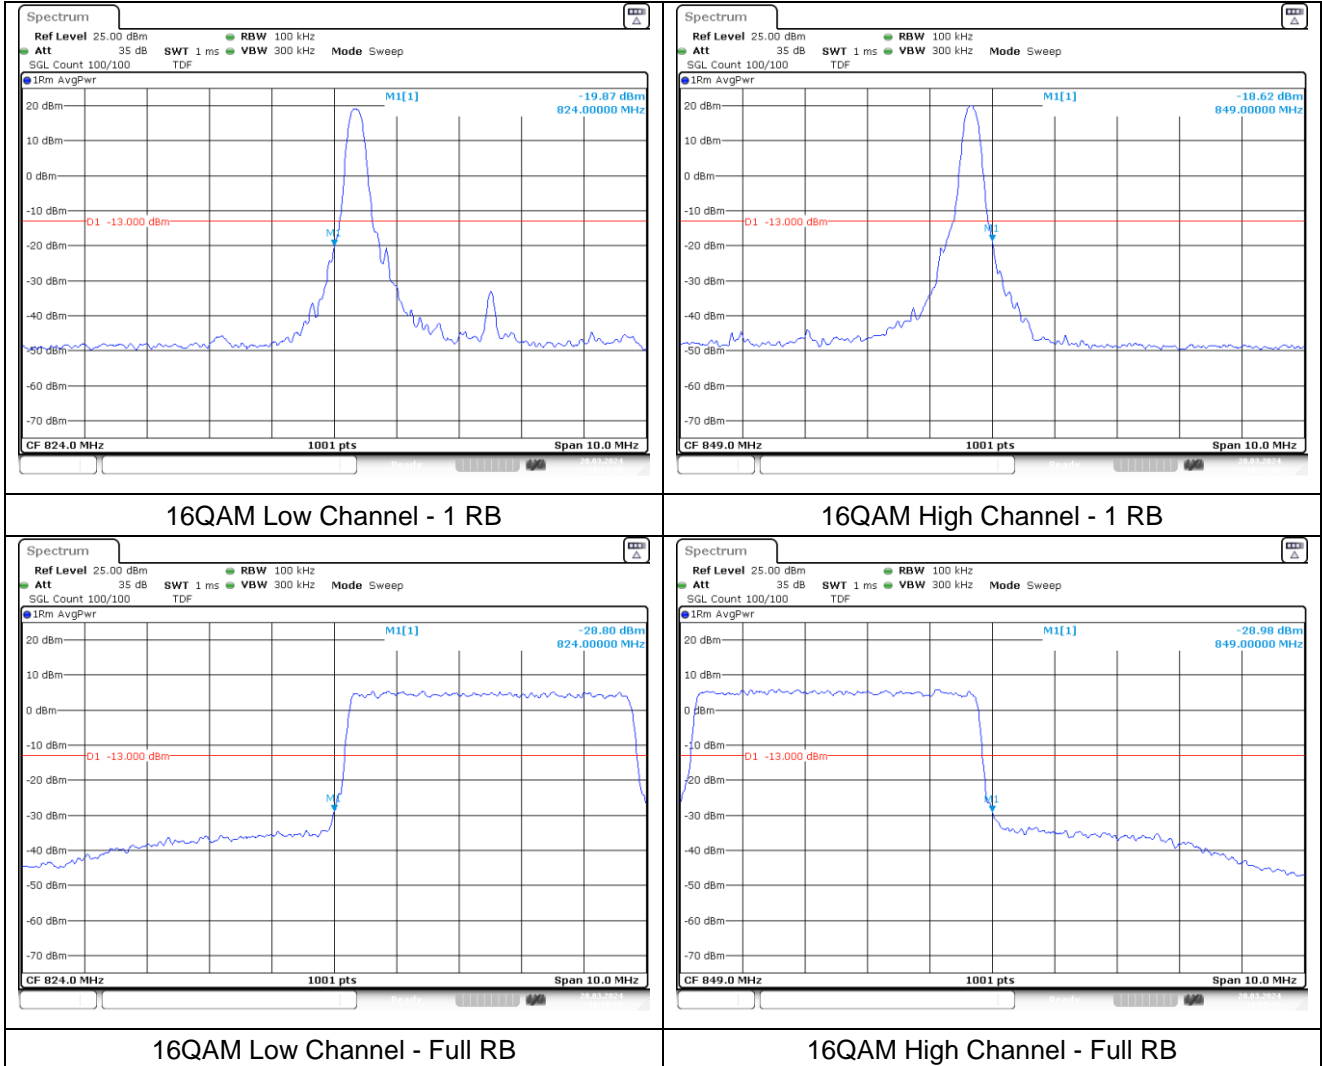

LTE band 66 (10 MHz)

LTE band 4 (10 MHz)

LTE band 66/4 (15 MHz)

LTE band 66 (15 MHz)

LTE band 4 (15 MHz)

LTE band 66/4 (15 MHz)

LTE band 66 (15 MHz)

LTE band 4 (15 MHz)

LTE band 66/4 (20 MHz)

LTE band 66 (20 MHz)

LTE band 4 (20 MHz)

LTE band 66/4 (20 MHz)

LTE band 66 (20 MHz)

LTE band 4 (20 MHz)

LTE band 5 (1.4 MHz)

LTE band 5 (1.4 MHz)

LTE band 5 (3 MHz)

LTE band 5 (3 MHz)

LTE band 5 (5 MHz)

LTE band 5 (5 MHz)

LTE band 5 (10 MHz)

LTE band 5 (10 MHz)

LTE band 7 (5 MHz)

LTE band 7 (5 MHz)

LTE band 7 (10 MHz)

LTE band 7 (10 MHz)

LTE band 7 (15 MHz)

LTE band 7 (15 MHz)

16QAM Low Channel - 1 RB

16QAM High Channel - 1 RB

16QAM Low Channel - Full RB

16QAM High Channel - Full RB