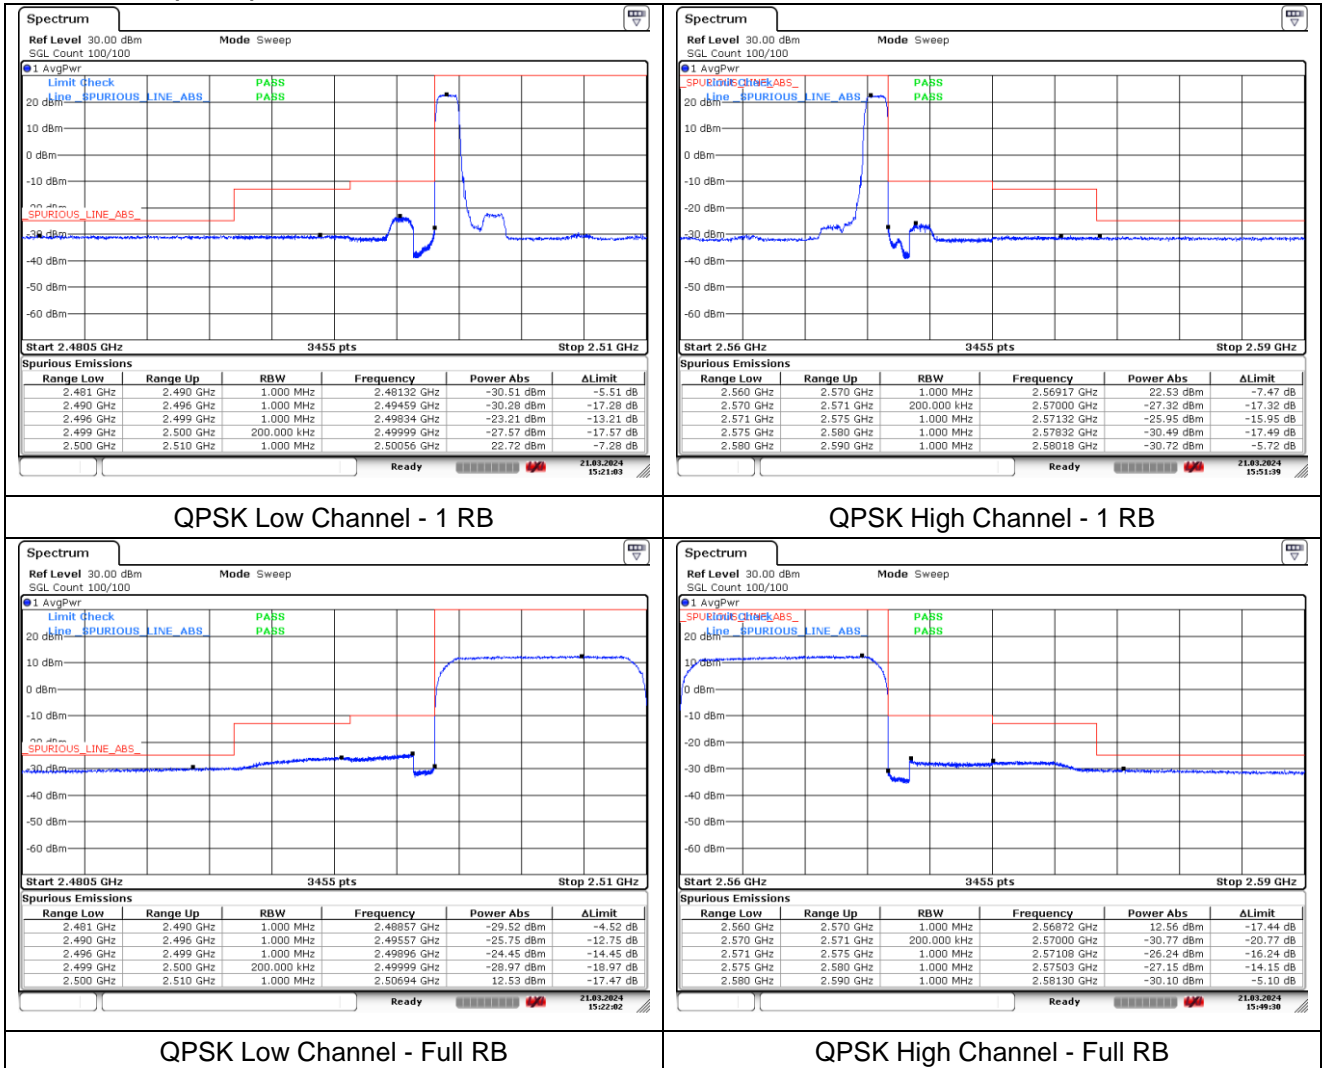

LTE band 66/4 (20 MHz)

LTE band 66 (20 MHz)

LTE band 4 (20 MHz)

LTE band 66/4 (20 MHz)

LTE band 66 (20 MHz)

LTE band 4 (20 MHz)

LTE band 5 (1.4 MHz)

LTE band 5 (1.4 MHz)

LTE band 5 (3 MHz)

LTE band 5 (3 MHz)

LTE band 5 (5 MHz)

LTE band 5 (5 MHz)

LTE band 5 (10 MHz)

LTE band 5 (10 MHz)

LTE band 7 (5 MHz)

LTE band 7 (5 MHz)

LTE band 7 (10 MHz)

LTE band 7 (10 MHz)

LTE band 7 (15 MHz)

LTE band 7 (15 MHz)

16QAM Low Channel - 1 RB

16QAM High Channel - 1 RB

16QAM Low Channel - Full RB

16QAM High Channel - Full RB

LTE band 7 (20 MHz)

QPSK Low Channel - 1 RB

QPSK High Channel - 1 RB

QPSK Low Channel - Full RB

QPSK High Channel - Full RB

LTE band 7 (20 MHz)

16QAM Low Channel - 1 RB

16QAM High Channel - 1 RB