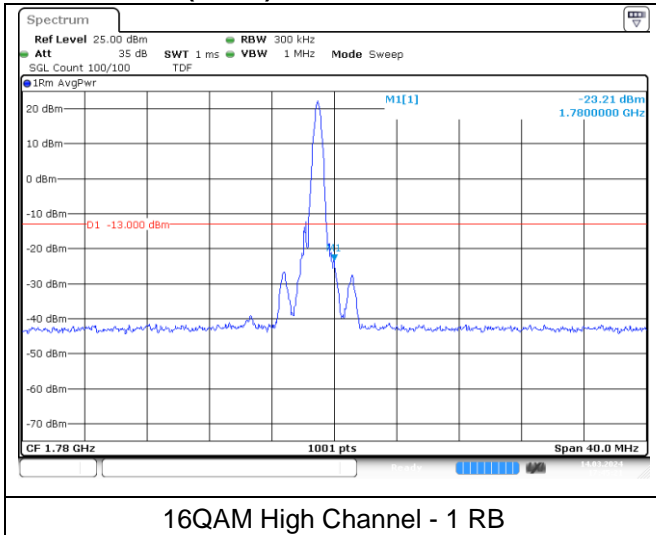

LTE band 66 (10 MHz)

LTE band 4 (10 MHz)

LTE band 66/4 (15 MHz)

LTE band 66 (15 MHz)

LTE band 4 (15 MHz)

LTE band 66/4 (15 MHz)

LTE band 66 (15 MHz)

LTE band 4 (15 MHz)

LTE band 66/4 (20 MHz)

LTE band 66 (20 MHz)

LTE band 4 (20 MHz)

LTE band 66/4 (20 MHz)

LTE band 66 (20 MHz)

LTE band 4 (20 MHz)

LTE band 5 (1.4 MHz)

LTE band 5 (1.4 MHz)

LTE band 5 (3 MHz)

LTE band 5 (3 MHz)

LTE band 5 (5 MHz)

LTE band 5 (5 MHz)

LTE band 5 (10 MHz)

LTE band 5 (10 MHz)

LTE band 7 (5 MHz)

LTE band 7 (5 MHz)