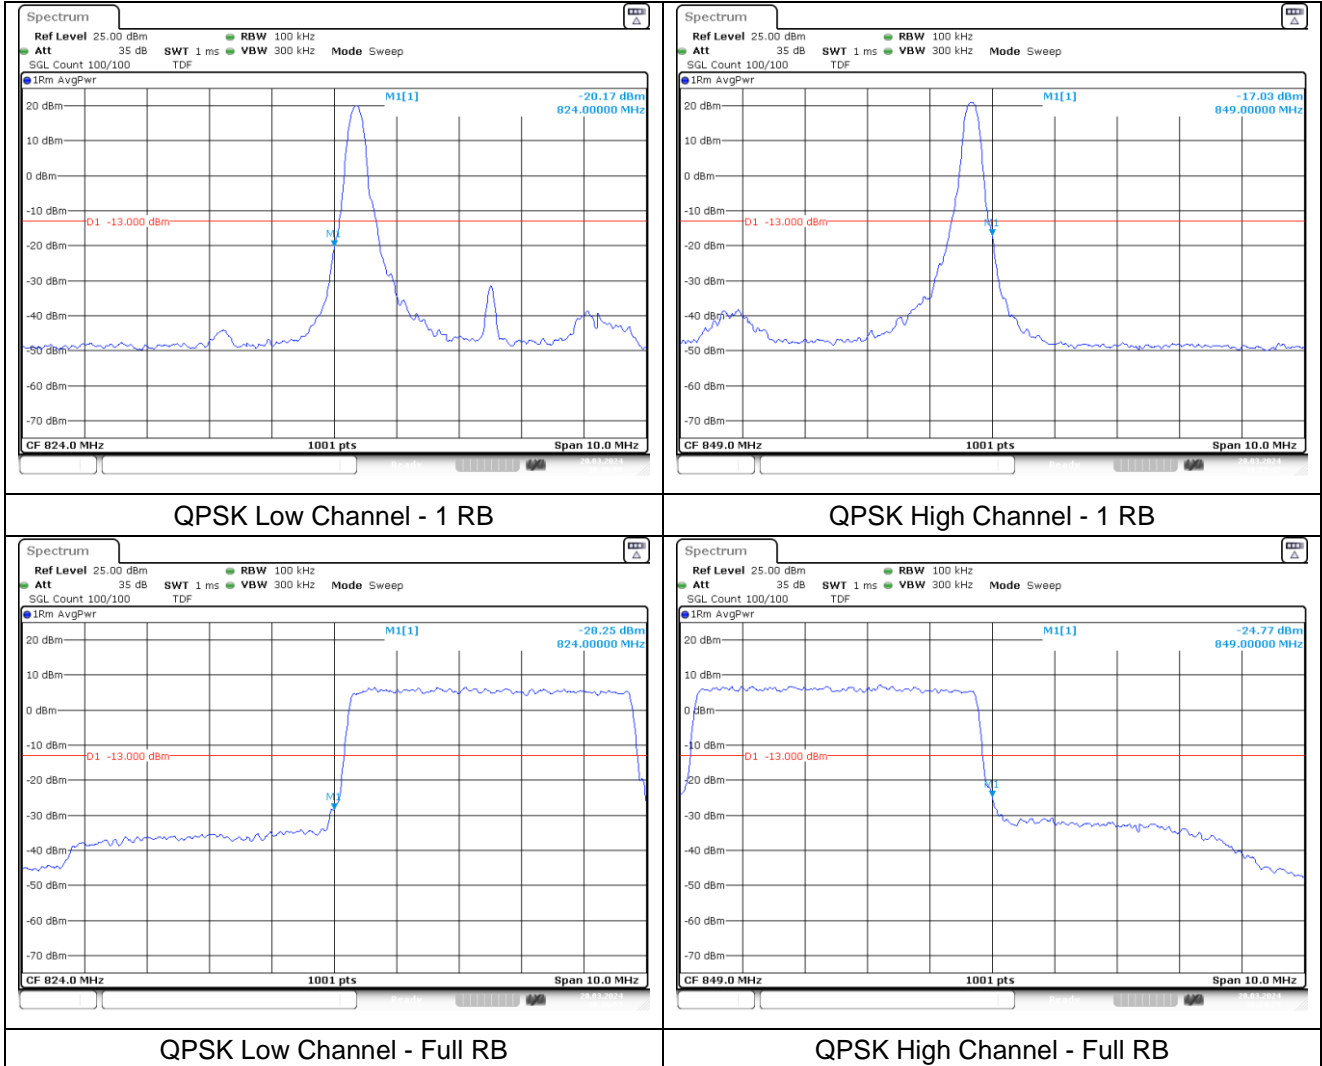

LTE band 66 (10 MHz)

LTE band 4 (10 MHz)

LTE band 66/4 (15 MHz)

LTE band 66 (15 MHz)

LTE band 4 (15 MHz)

LTE band 66/4 (15 MHz)

LTE band 66 (15 MHz)

LTE band 4 (15 MHz)

LTE band 66/4 (20 MHz)

LTE band 66 (20 MHz)

LTE band 4 (20 MHz)

LTE band 66/4 (20 MHz)

LTE band 66 (20 MHz)

LTE band 4 (20 MHz)

LTE band 5 (1.4 MHz)

LTE band 5 (1.4 MHz)

LTE band 5 (3 MHz)

LTE band 5 (3 MHz)

LTE band 5 (5 MHz)

LTE band 5 (5 MHz)

LTE band 5 (10 MHz)

LTE band 5 (10 MHz)

LTE band 7 (5 MHz)

LTE band 7 (5 MHz)

LTE band 7 (10 MHz)

LTE band 7 (10 MHz)

LTE band 7 (15 MHz)

LTE band 7 (15 MHz)

16QAM Low Channel - 1 RB

16QAM High Channel - 1 RB

16QAM Low Channel - Full RB

16QAM High Channel - Full RB