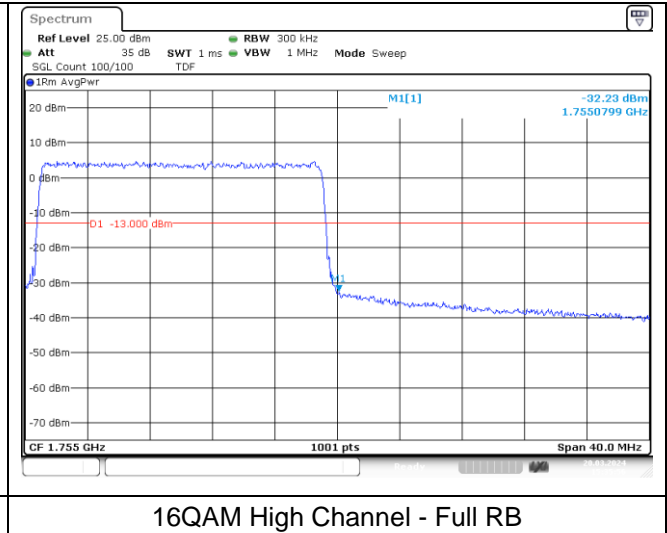

LTE band 66 (10 MHz)

LTE band 4 (10 MHz)

LTE band 66/4 (15 MHz)

LTE band 66 (15 MHz)

LTE band 4 (15 MHz)

LTE band 66/4 (15 MHz)

LTE band 66 (15 MHz)

LTE band 4 (15 MHz)

LTE band 66/4 (20 MHz)

LTE band 66 (20 MHz)

LTE band 4 (20 MHz)

LTE band 66/4 (20 MHz)

LTE band 66 (20 MHz)

LTE band 4 (20 MHz)

LTE band 5 (1.4 MHz)

LTE band 5 (1.4 MHz)

LTE band 5 (3 MHz)

LTE band 5 (3 MHz)

LTE band 5 (5 MHz)

LTE band 5 (5 MHz)

LTE band 5 (10 MHz)

LTE band 5 (10 MHz)

LTE band 7 (5 MHz)

LTE band 7 (5 MHz)