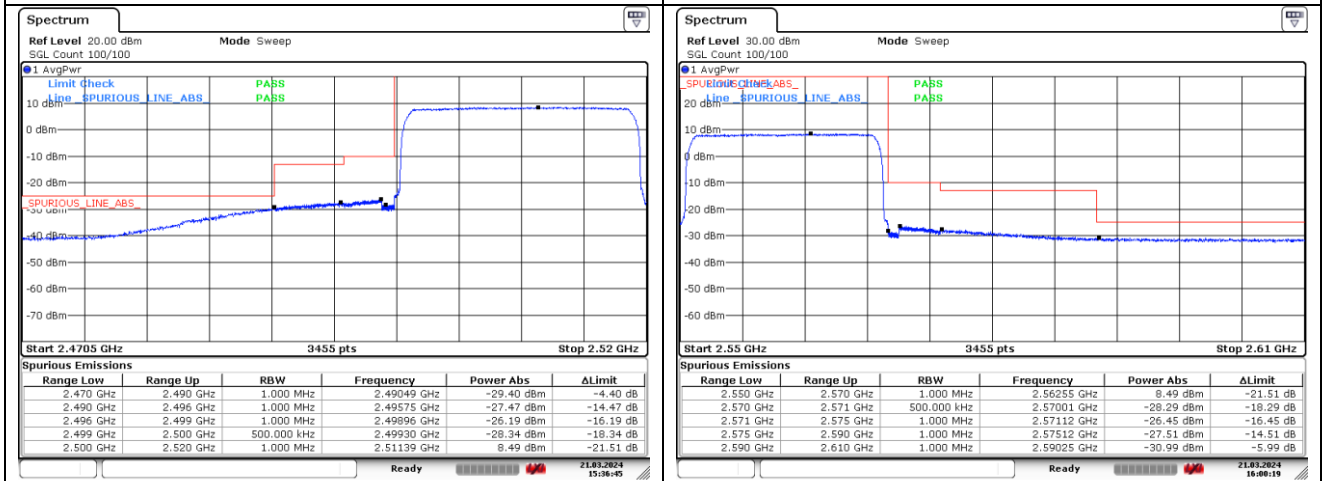

LTE band 7 (10 MHz)

LTE band 7 (10 MHz)

LTE band 7 (15 MHz)

LTE band 7 (15 MHz)

16QAM Low Channel - 1 RB

16QAM High Channel - 1 RB

16QAM Low Channel - Full RB

16QAM High Channel - Full RB

LTE band 7 (20 MHz)

QPSK Low Channel - 1 RB

QPSK High Channel - 1 RB

QPSK Low Channel - Full RB

QPSK High Channel - Full RB

LTE band 7 (20 MHz)

16QAM Low Channel - 1 RB

16QAM High Channel - 1 RB

16QAM Low Channel - Full RB

16QAM High Channel - Full RB

LTE band 12 (1.4 MHz)

LTE band 12 (1.4 MHz)

LTE band 12 (3 MHz)