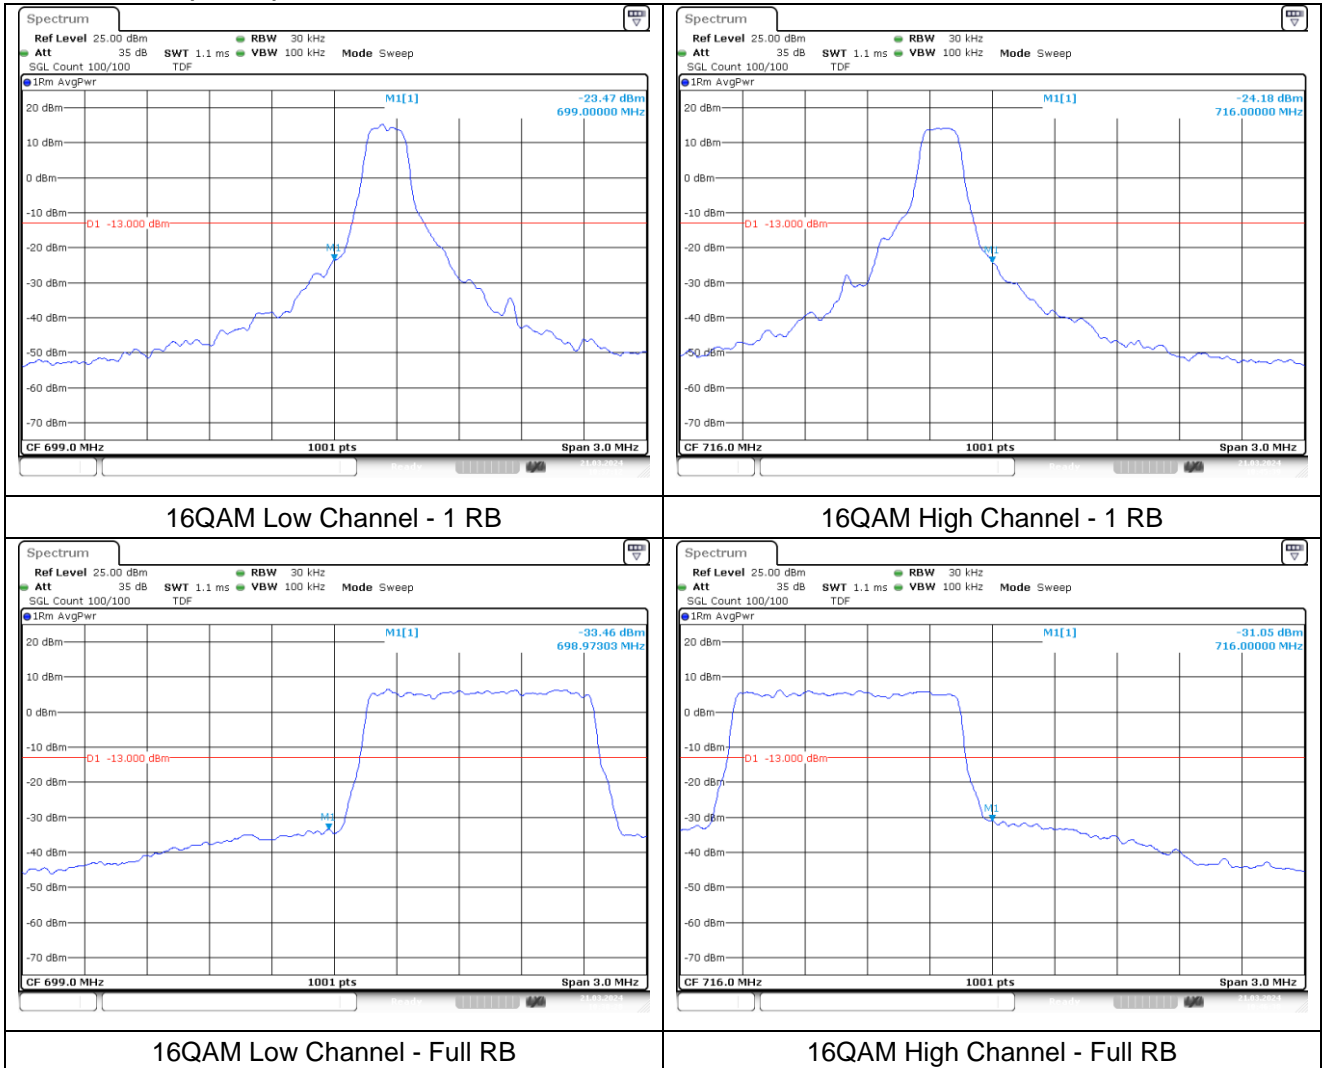

LTE band 5 (3 MHz)

LTE band 5 (3 MHz)

LTE band 5 (5 MHz)

LTE band 5 (5 MHz)

LTE band 5 (10 MHz)

LTE band 5 (10 MHz)

LTE band 7 (5 MHz)

LTE band 7 (5 MHz)

LTE band 7 (10 MHz)

LTE band 7 (10 MHz)

LTE band 7 (15 MHz)

LTE band 7 (15 MHz)

16QAM Low Channel - 1 RB

16QAM High Channel - 1 RB

16QAM Low Channel - Full RB

16QAM High Channel - Full RB

LTE band 7 (20 MHz)

QPSK Low Channel - 1 RB

QPSK High Channel - 1 RB

QPSK Low Channel - Full RB

QPSK High Channel - Full RB

LTE band 7 (20 MHz)

16QAM Low Channel - 1 RB

16QAM High Channel - 1 RB

16QAM Low Channel - Full RB

16QAM High Channel - Full RB

LTE band 12 (1.4 MHz)

LTE band 12 (1.4 MHz)

LTE band 12 (3 MHz)