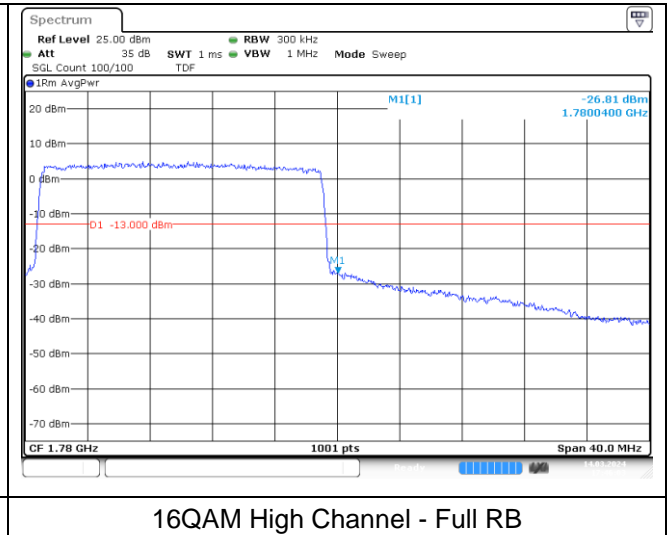

LTE band 66 (10 MHz)

LTE band 4 (10 MHz)

LTE band 66/4 (15 MHz)

LTE band 66 (15 MHz)

LTE band 4 (15 MHz)

LTE band 66/4 (15 MHz)

LTE band 66 (15 MHz)

LTE band 4 (15 MHz)

LTE band 66/4 (20 MHz)

LTE band 66 (20 MHz)

LTE band 4 (20 MHz)

LTE band 66/4 (20 MHz)

LTE band 66 (20 MHz)

LTE band 4 (20 MHz)

LTE band 5 (1.4 MHz)

LTE band 5 (1.4 MHz)

LTE band 5 (3 MHz)

LTE band 5 (3 MHz)

LTE band 5 (5 MHz)

LTE band 5 (5 MHz)

LTE band 5 (10 MHz)

LTE band 5 (10 MHz)

LTE band 7 (5 MHz)

LTE band 7 (5 MHz)