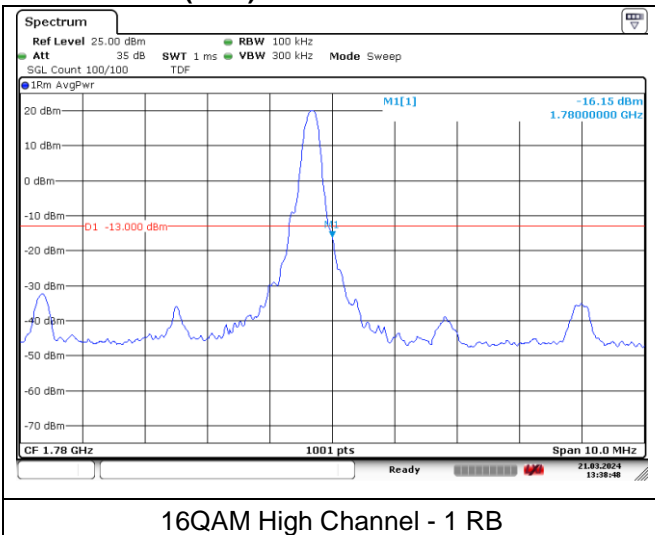

LTE band 66/4 (3 MHz)

LTE band 66 (3 MHz)

LTE band 4 (3 MHz)

LTE band 66/4 (3 MHz)

LTE band 66 (3 MHz)

LTE band 4 (3 MHz)

LTE band 66/4 (5 MHz)

LTE band 66 (5 MHz)

LTE band 4 (5 MHz)

LTE band 66/4 (5 MHz)

LTE band 66 (5 MHz)

LTE band 4 (5 MHz)

LTE band 66/4 (10 MHz)

LTE band 66 (10 MHz)

LTE band 4 (10 MHz)

LTE band 66/4 (10 MHz)

LTE band 66 (10 MHz)

LTE band 4 (10 MHz)

LTE band 66/4 (15 MHz)

LTE band 66 (15 MHz)

LTE band 4 (15 MHz)

LTE band 66/4 (15 MHz)

LTE band 66 (15 MHz)

LTE band 4 (15 MHz)

LTE band 66/4 (20 MHz)

LTE band 66 (20 MHz)

LTE band 4 (20 MHz)

LTE band 66/4 (20 MHz)

LTE band 66 (20 MHz)

LTE band 4 (20 MHz)

LTE band 5 (1.4 MHz)

LTE band 5 (1.4 MHz)