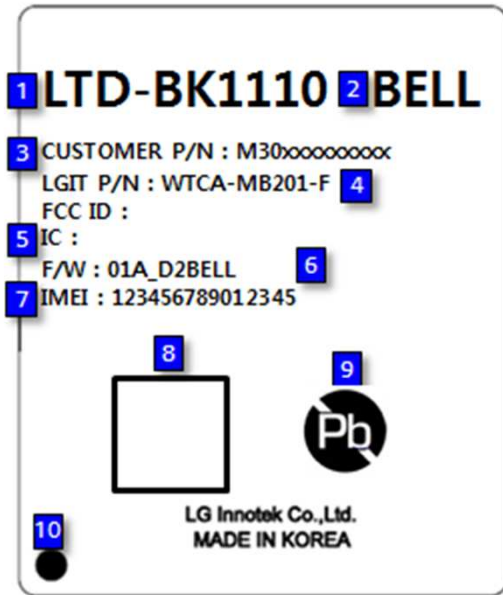

# LTD-BK1100 Label

사내한

## 1. LGA Product Label

1. M/N : LTD-BK1110
2. Network service provider : BELL
3. Vendor Part number
4. FCC ID : YZP-BK1110
5. IC: 7414C-BK1110
6. FW Version
7. IMEI number
8. 2D BARCODE :
  - Vender P/N (11Digit)
  - IMEI(15Digit)
  - ICCID(20Digit)
9. MOBIS Pb 마크
10. Pin no.1 Marking