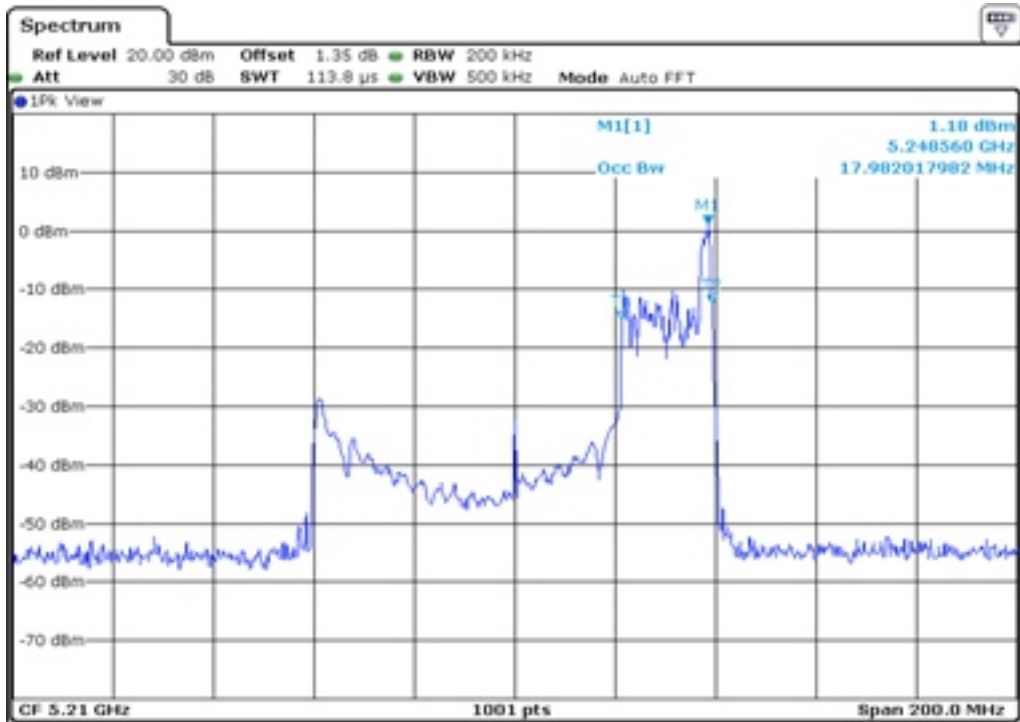

2	99% Occupied Bandwidth

3	99% Occupied Bandwidth