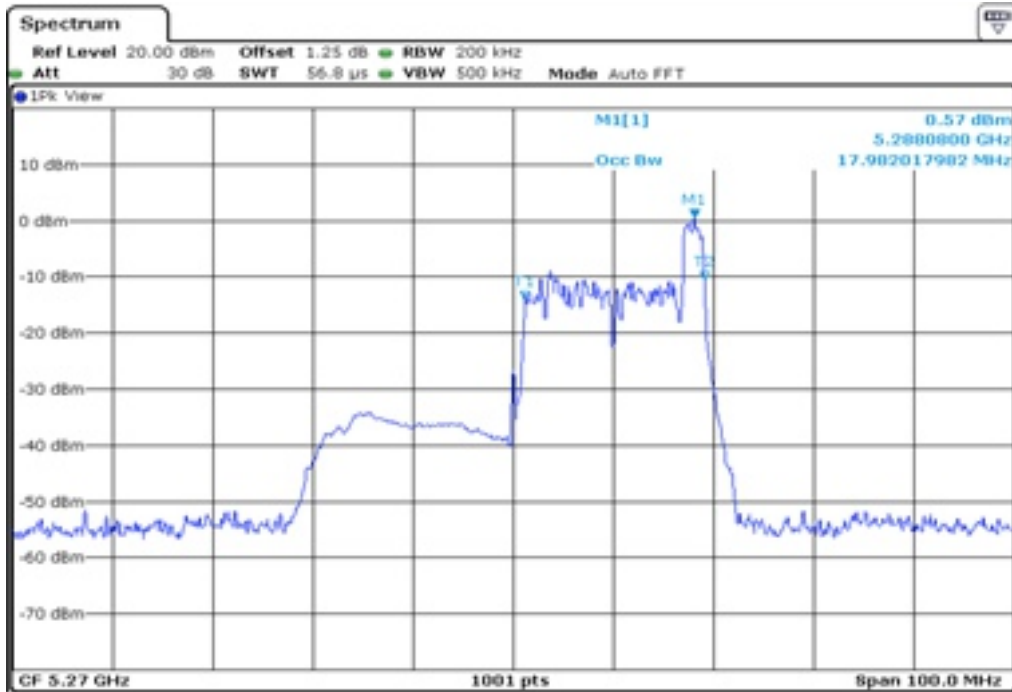

2	99% Occupied Bandwidth

3 99% Occupied Bandwidth