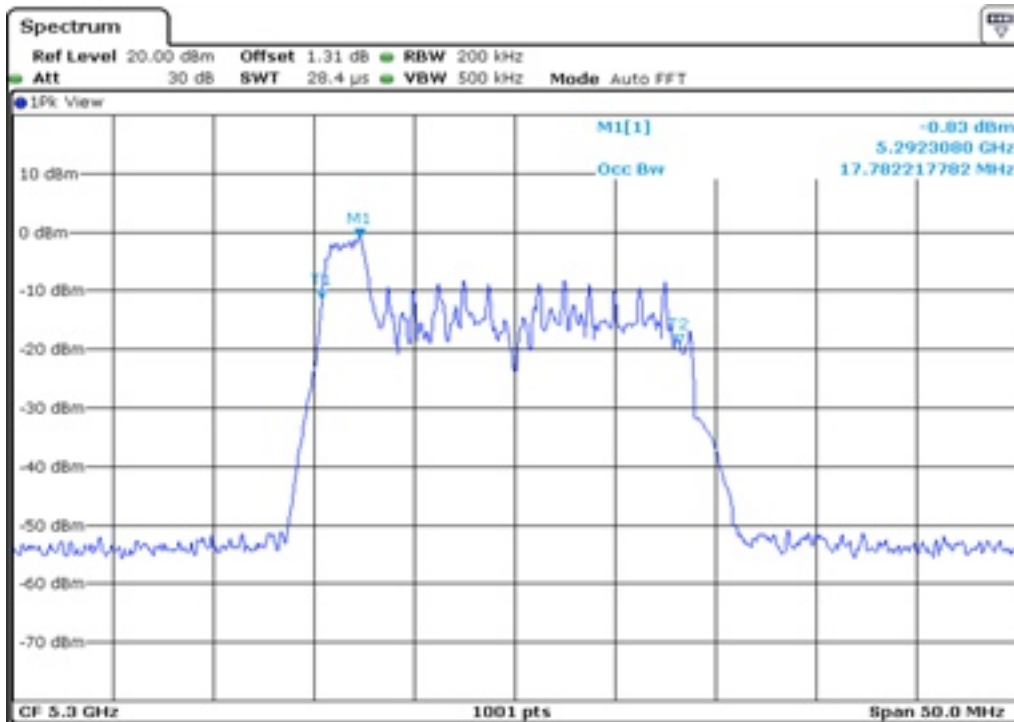

3 99% Occupied Bandwidth