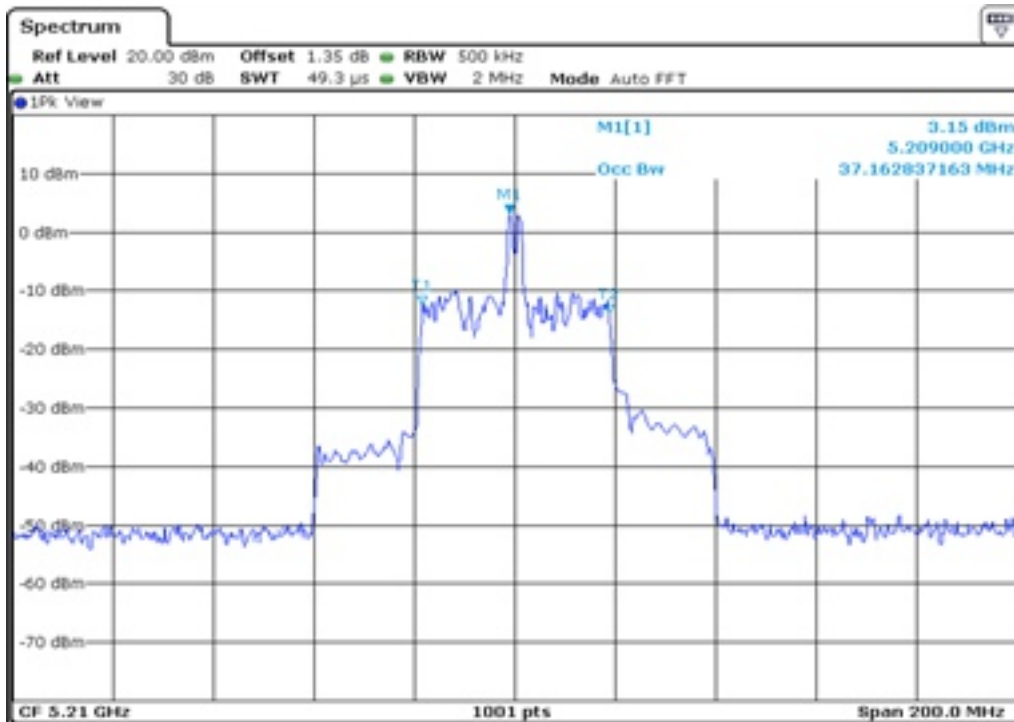

1	99% Occupied Bandwidth