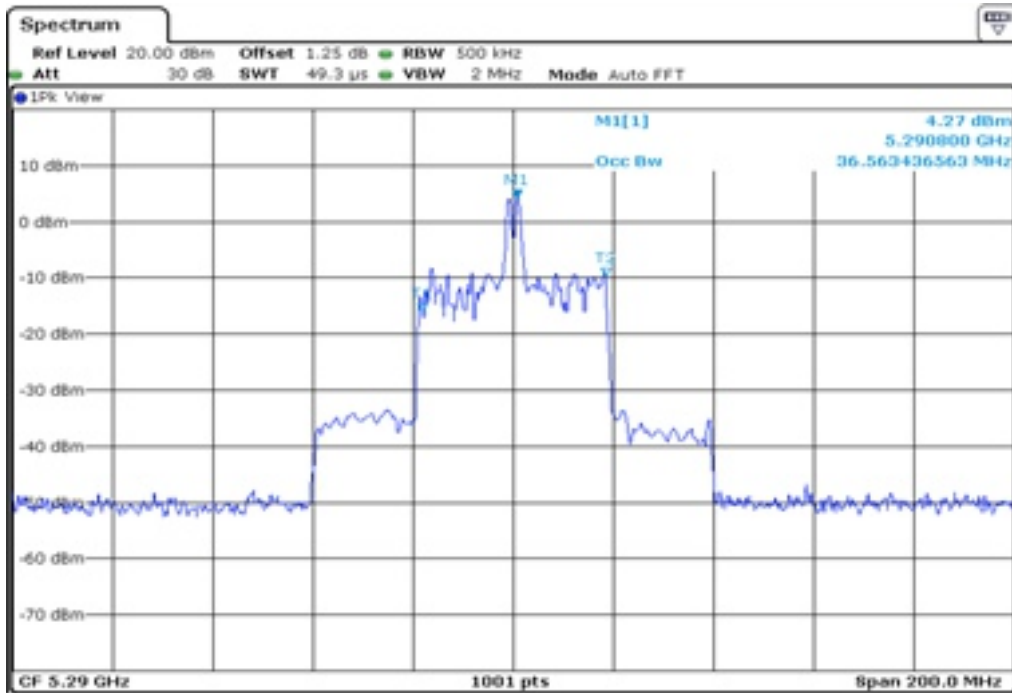

1	99% Occupied Bandwidth