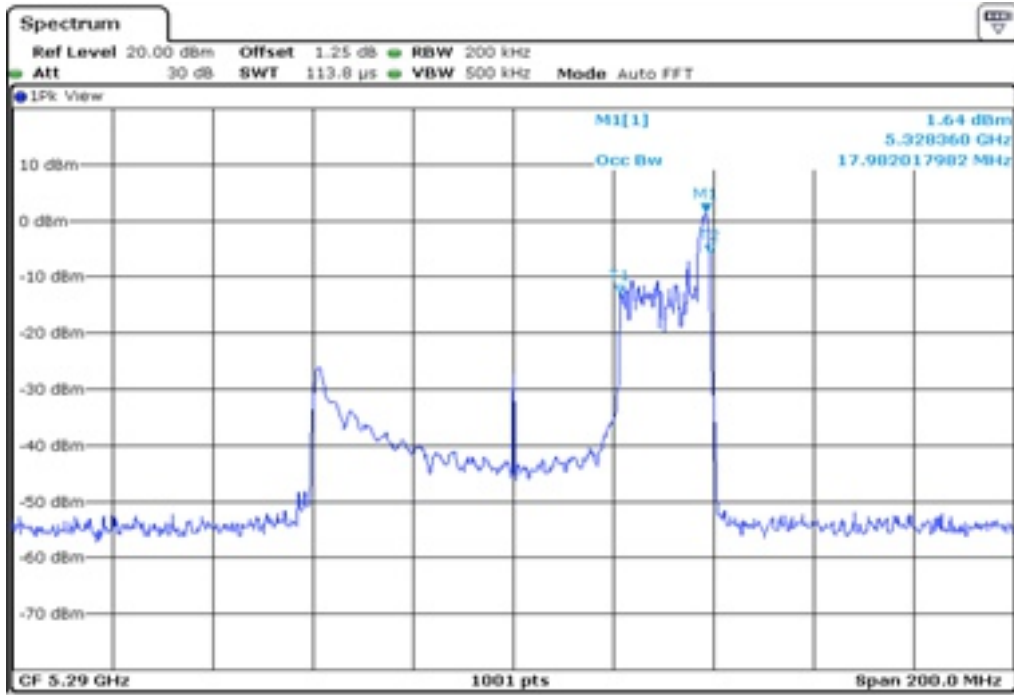

21	99% Occupied Bandwidth
----	------------------------

22	99% Occupied Bandwidth
----	------------------------

23	99% Occupied Bandwidth
----	------------------------

24	99% Occupied Bandwidth
----	------------------------

25	99% Occupied Bandwidth
----	------------------------

26	99% Occupied Bandwidth
----	------------------------

Test Band				WLAN_UNII2A_AX			
Antenna				Ant 0			
Test Parameters for Channel Bandwidths							
Test Item	No.	Mode	Channel	Bandwidth	RU Tone	RB index	Verdict
99% Occupied Bandwidth	1	802.11ax HE80	58	80 MHz	26	Low	Pass
	2	802.11ax HE80	58	80 MHz	26	Middle	Pass
	3	802.11ax HE80	58	80 MHz	26	High	Pass
	4	802.11ax HE80	58	80 MHz	52	Low	Pass
	5	802.11ax HE80	58	80 MHz	52	Middle	Pass
	6	802.11ax HE80	58	80 MHz	52	High	Pass
	7	802.11ax HE80	58	80 MHz	106	Low	Pass
	8	802.11ax HE80	58	80 MHz	106	Middle	Pass
	9	802.11ax HE80	58	80 MHz	106	High	Pass
	10	802.11ax HE80	58	80 MHz	242	Low	Pass
	11	802.11ax HE80	58	80 MHz	242	Middle	Pass
	12	802.11ax HE80	58	80 MHz	242	High	Pass
	13	802.11ax HE80	58	80 MHz	484	Low	Pass
	14	802.11ax HE80	58	80 MHz	484	High	Pass
	15	802.11ax HE80	58	80 MHz	996	-	Pass
	16	802.11ax HE80	58	80 MHz	SU	-	Pass

1	99% Occupied Bandwidth
---	------------------------

2	99% Occupied Bandwidth
---	------------------------

3	99% Occupied Bandwidth
---	------------------------

4 99% Occupied Bandwidth

5 99% Occupied Bandwidth