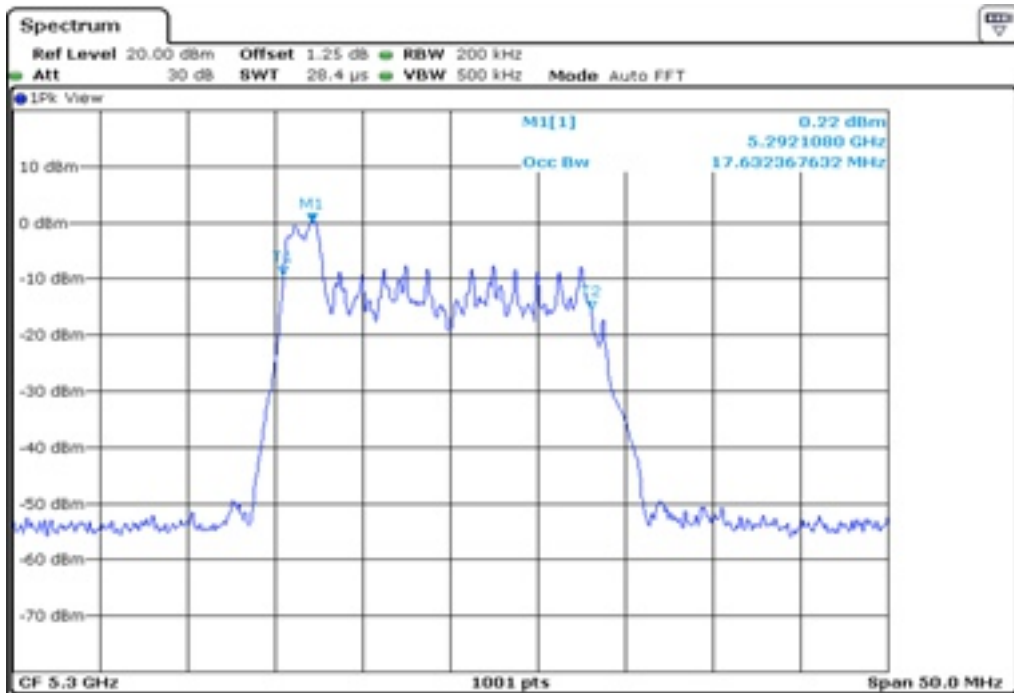

3 99% Occupied Bandwidth