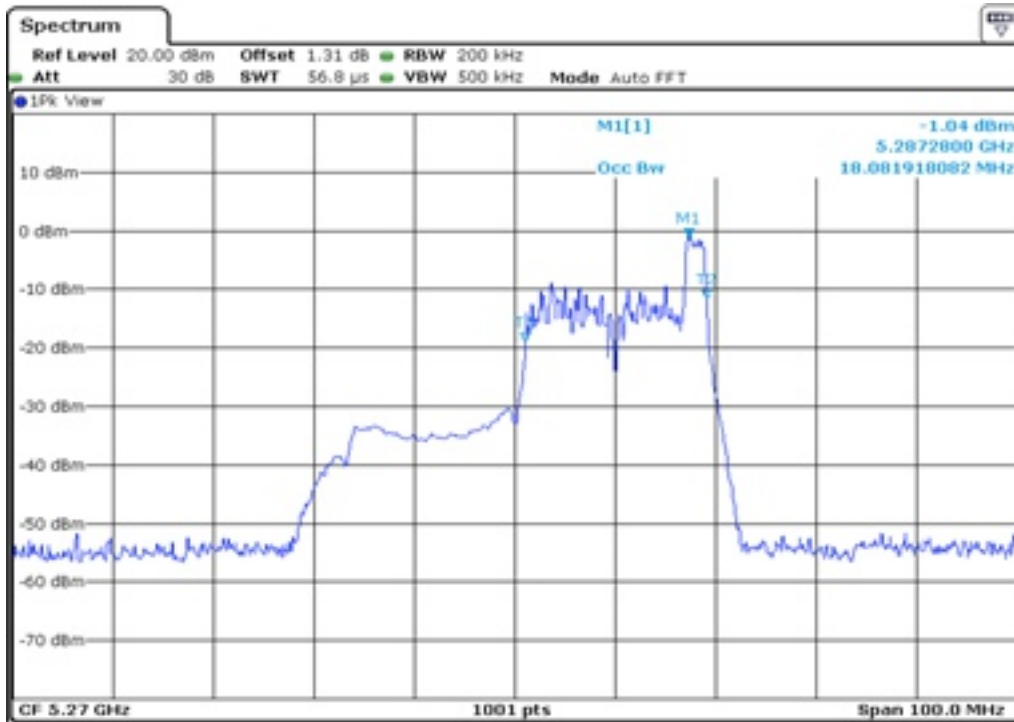

23 99% Occupied Bandwidth

24 99% Occupied Bandwidth

25	99% Occupied Bandwidth
----	------------------------

26	99% Occupied Bandwidth
----	------------------------

Test Band				WLAN_UNII2A_AX			
Antenna				Ant 1			
Test Parameters for Channel Bandwidths							
Test Item	No.	Mode	Channel	Bandwidth	RU Tone	RB index	Verdict
99% Occupied Bandwidth	1	802.11ax HE40	54	40 MHz	26	Low	Pass
	2	802.11ax HE40	54	40 MHz	26	Middle	Pass
	3	802.11ax HE40	54	40 MHz	26	High	Pass
	4	802.11ax HE40	62	40 MHz	26	Low	Pass
	5	802.11ax HE40	62	40 MHz	26	Middle	Pass
	6	802.11ax HE40	62	40 MHz	26	High	Pass
	7	802.11ax HE40	54	40 MHz	52	Low	Pass
	8	802.11ax HE40	54	40 MHz	52	Middle	Pass
	9	802.11ax HE40	54	40 MHz	52	High	Pass
	10	802.11ax HE40	62	40 MHz	52	Low	Pass
	11	802.11ax HE40	62	40 MHz	52	Middle	Pass
	12	802.11ax HE40	62	40 MHz	52	High	Pass
	13	802.11ax HE40	54	40 MHz	106	Low	Pass
	14	802.11ax HE40	54	40 MHz	106	Middle	Pass
	15	802.11ax HE40	54	40 MHz	106	High	Pass
	16	802.11ax HE40	62	40 MHz	106	Low	Pass
	17	802.11ax HE40	62	40 MHz	106	Middle	Pass
	18	802.11ax HE40	62	40 MHz	106	High	Pass
	19	802.11ax HE40	54	40 MHz	242	Low	Pass
	20	802.11ax HE40	54	40 MHz	242	High	Pass
	21	802.11ax HE40	62	40 MHz	242	Low	Pass
	22	802.11ax HE40	62	40 MHz	242	High	Pass
	23	802.11ax HE40	54	40 MHz	484	-	Pass
	24	802.11ax HE40	62	40 MHz	484	-	Pass
	25	802.11ax HE40	54	40 MHz	SU	-	Pass
	26	802.11ax HE40	62	40 MHz	SU	-	Pass

1 99% Occupied Bandwidth

2 99% Occupied Bandwidth

3 99% Occupied Bandwidth

4 99% Occupied Bandwidth

5 99% Occupied Bandwidth

6 99% Occupied Bandwidth

7	99% Occupied Bandwidth
---	------------------------

8	99% Occupied Bandwidth
---	------------------------