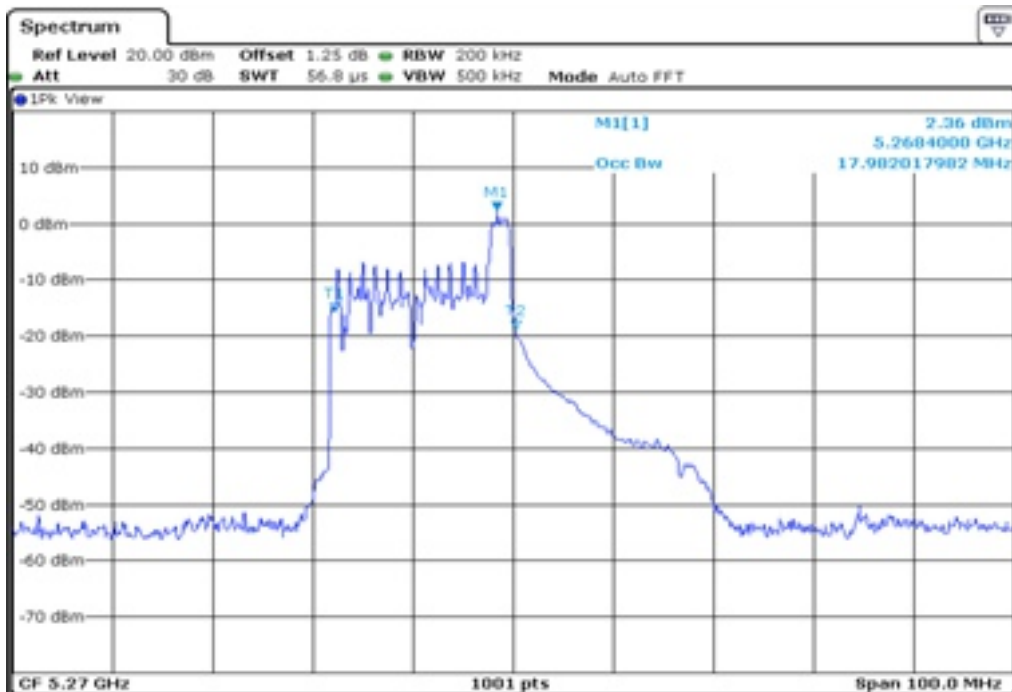

29	99% Occupied Bandwidth
----	------------------------

30	99% Occupied Bandwidth
----	------------------------

Test Band				WLAN_UNII2A_AX			
Antenna				Ant 0			
Test Parameters for Channel Bandwidths							
Test Item	No.	Mode	Channel	Bandwidth	RU Tone	RB index	Verdict
99% Occupied Bandwidth	1	802.11ax HE40	54	40 MHz	26	Low	Pass
	2	802.11ax HE40	54	40 MHz	26	Middle	Pass
	3	802.11ax HE40	54	40 MHz	26	High	Pass
	4	802.11ax HE40	62	40 MHz	26	Low	Pass
	5	802.11ax HE40	62	40 MHz	26	Middle	Pass
	6	802.11ax HE40	62	40 MHz	26	High	Pass
	7	802.11ax HE40	54	40 MHz	52	Low	Pass
	8	802.11ax HE40	54	40 MHz	52	Middle	Pass
	9	802.11ax HE40	54	40 MHz	52	High	Pass
	10	802.11ax HE40	62	40 MHz	52	Low	Pass
	11	802.11ax HE40	62	40 MHz	52	Middle	Pass
	12	802.11ax HE40	62	40 MHz	52	High	Pass
	13	802.11ax HE40	54	40 MHz	106	Low	Pass
	14	802.11ax HE40	54	40 MHz	106	Middle	Pass
	15	802.11ax HE40	54	40 MHz	106	High	Pass
	16	802.11ax HE40	62	40 MHz	106	Low	Pass
	17	802.11ax HE40	62	40 MHz	106	Middle	Pass
	18	802.11ax HE40	62	40 MHz	106	High	Pass
	19	802.11ax HE40	54	40 MHz	242	Low	Pass
	20	802.11ax HE40	54	40 MHz	242	High	Pass
	21	802.11ax HE40	62	40 MHz	242	Low	Pass
	22	802.11ax HE40	62	40 MHz	242	High	Pass
	23	802.11ax HE40	54	40 MHz	484	-	Pass
	24	802.11ax HE40	62	40 MHz	484	-	Pass
	25	802.11ax HE40	54	40 MHz	SU	-	Pass
	26	802.11ax HE40	62	40 MHz	SU	-	Pass

1	99% Occupied Bandwidth
---	------------------------

2	99% Occupied Bandwidth
---	------------------------

3 99% Occupied Bandwidth

4 99% Occupied Bandwidth

5 99% Occupied Bandwidth

6 99% Occupied Bandwidth