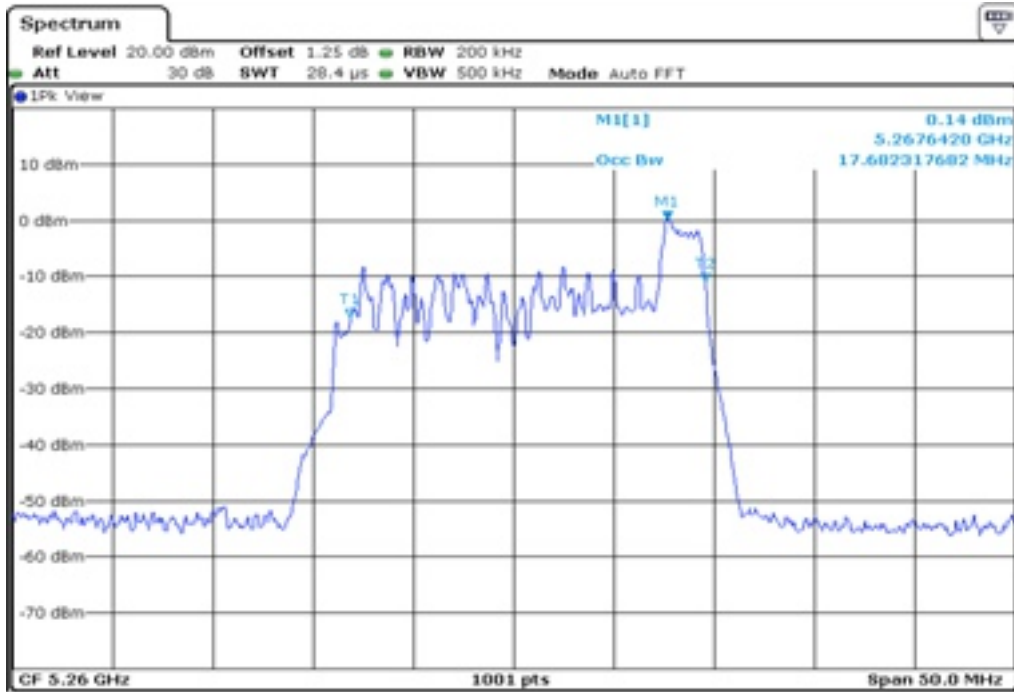

2 99% Occupied Bandwidth

3 99% Occupied Bandwidth