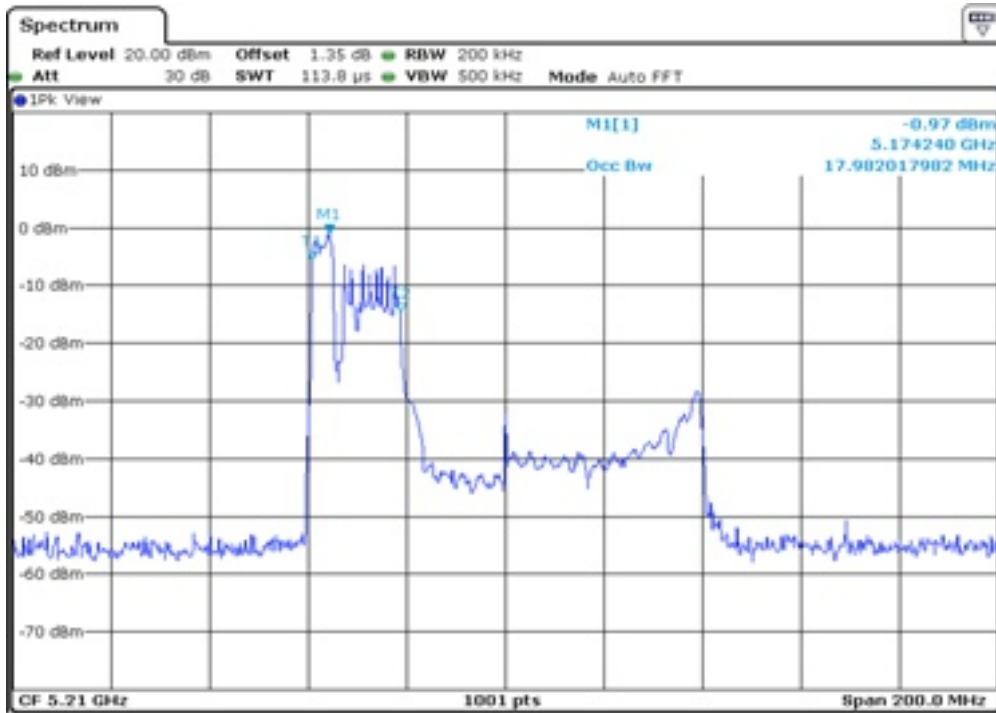

4 99% Occupied Bandwidth