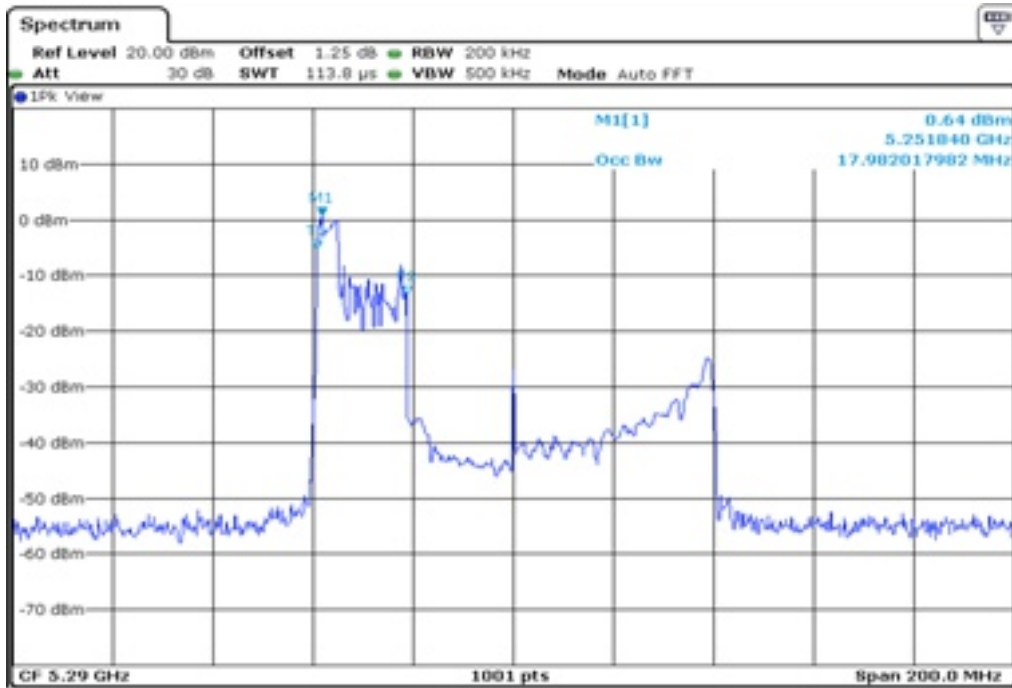

4 99% Occupied Bandwidth