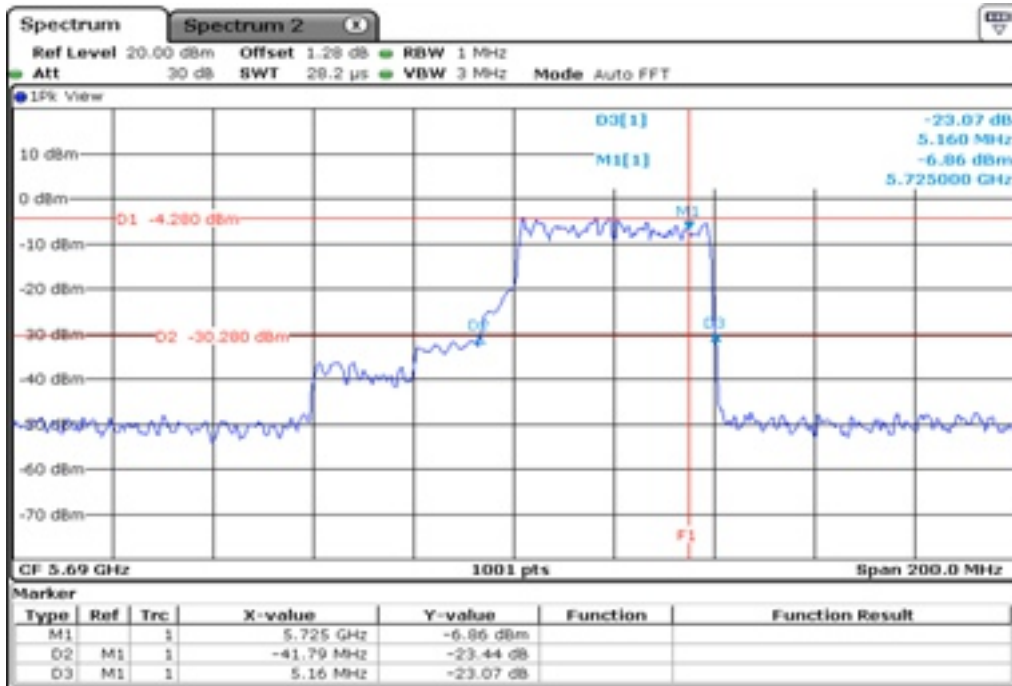

1 Starddle 26 dB Bandwitdh

2 Starddle 26 dB Bandwitdh

3 Starddle 26 dB Bandwitdh

4 Starddle 26 dB Bandwitdh

5 Starddle 26 dB Bandwitdh

6 Starddle 26 dB Bandwitdh

Test Band				WLAN_UNII2C / UNII3_AX			
Antenna				Ant 0			
Test Parameters for Channel Bandwidths							
Test Item	No.	Mode	Channel	Bandwidth	RU Tone	RB index	Verdict
Straddle 26 dB Bandwidth	1	802.11ax HE80	138	80 MHz	26	High	Pass
	2	802.11ax HE80	138	80 MHz	52	High	Pass
	3	802.11ax HE80	138	80 MHz	106	High	Pass
	4	802.11ax HE80	138	80 MHz	242	High	Pass
	5	802.11ax HE80	138	80 MHz	484	High	Pass
	6	802.11ax HE80	138	80 MHz	996	-	Pass
	7	802.11ax HE80	138	80 MHz	SU	-	Pass

1 Starddle 26 dB Bandwitdh

2 Starddle 26 dB Bandwitdh

3 Starddle 26 dB Bandwitdh

4 Starddle 26 dB Bandwitdh

5 Starddle 26 dB Bandwidh

6 Starddle 26 dB Bandwidh

7	Starddle 26 dB Bandwidh
---	-------------------------

Test Band				WLAN_UNII2C / UNII3_AX			
Antenna				Ant 1			
Test Parameters for Channel Bandwidths							
Test Item	No.	Mode	Channel	Bandwidth	RU Tone	RB index	Verdict
Straddle 26 dB Bandwidth	1	802.11ax HE80	138	80 MHz	26	High	Pass
	2	802.11ax HE80	138	80 MHz	52	High	Pass
	3	802.11ax HE80	138	80 MHz	106	High	Pass
	4	802.11ax HE80	138	80 MHz	242	High	Pass
	5	802.11ax HE80	138	80 MHz	484	High	Pass
	6	802.11ax HE80	138	80 MHz	996	-	Pass
	7	802.11ax HE80	138	80 MHz	SU	-	Pass