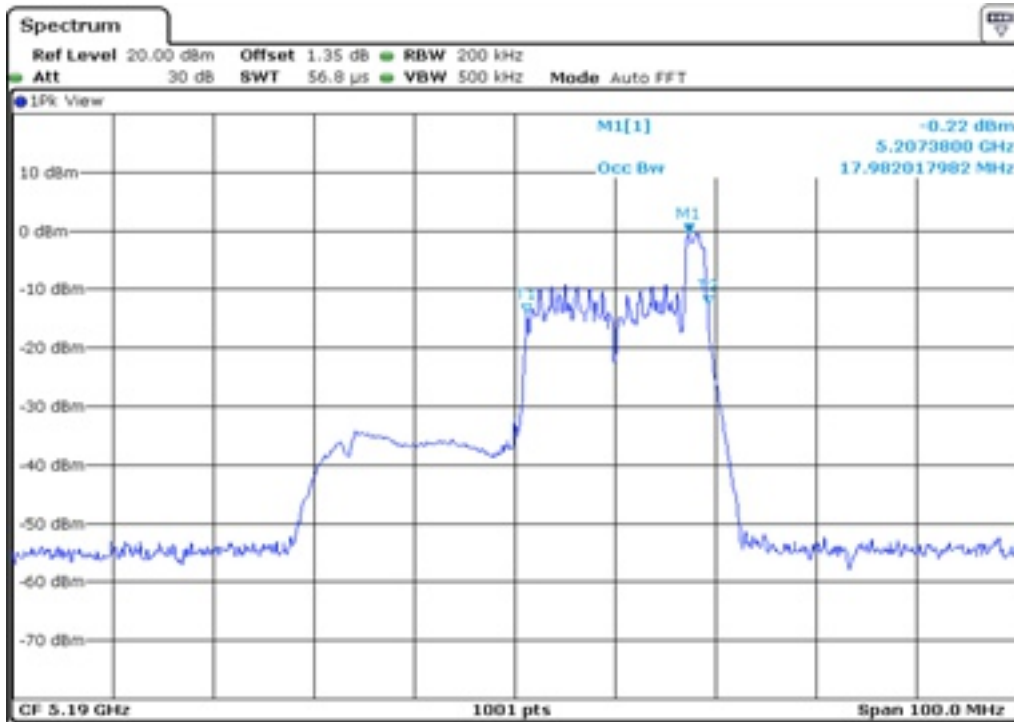

2	99% Occupied Bandwidth

3 99% Occupied Bandwidth