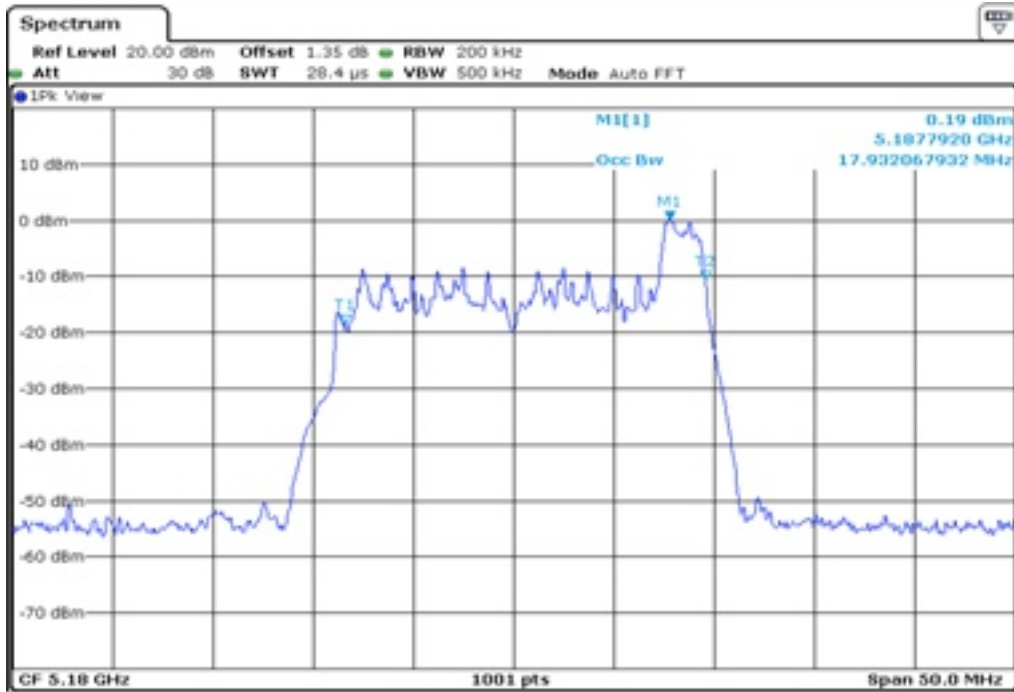

2 99% Occupied Bandwidth

3 99% Occupied Bandwidth