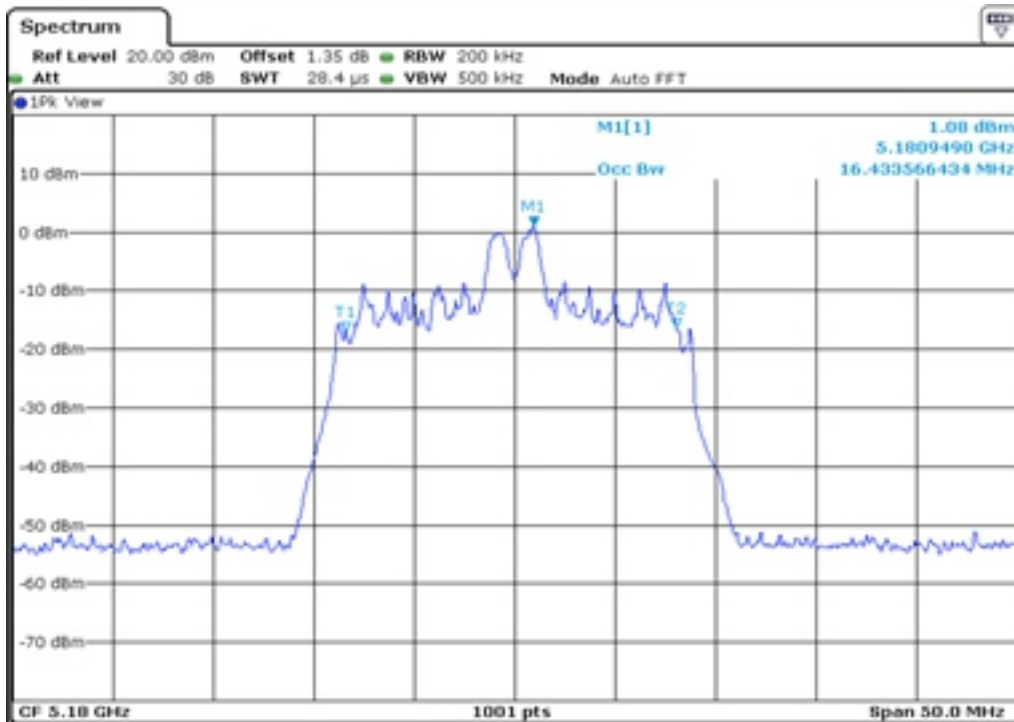

1	99% Occupied Bandwidth