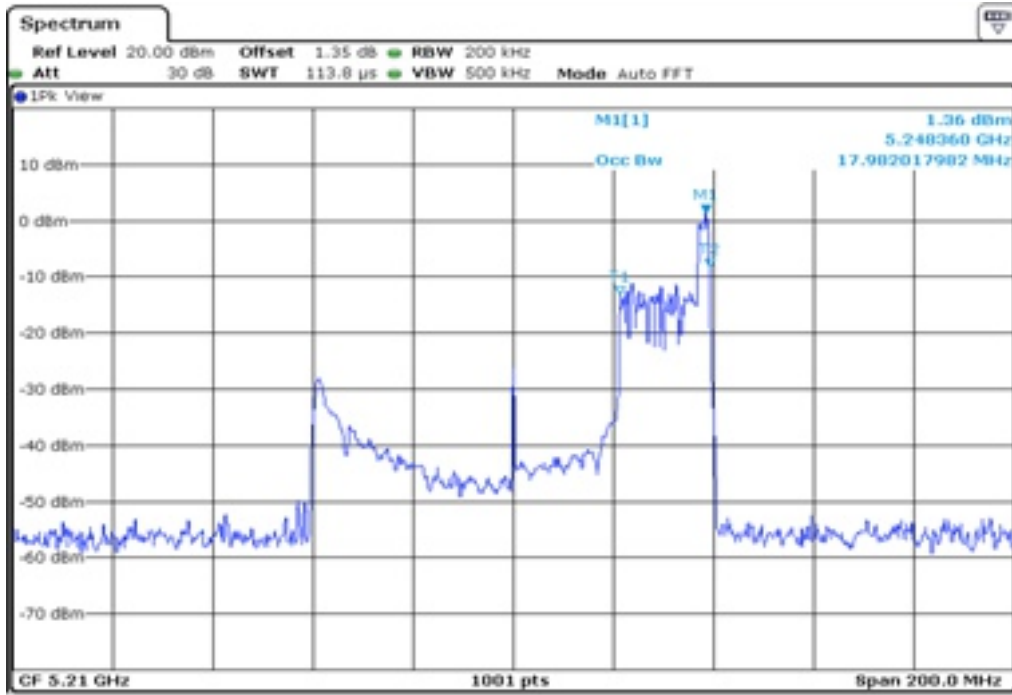

21	99% Occupied Bandwidth
----	------------------------

22	99% Occupied Bandwidth
----	------------------------

23	99% Occupied Bandwidth
----	------------------------

24	99% Occupied Bandwidth
----	------------------------

25	99% Occupied Bandwidth
----	------------------------

26	99% Occupied Bandwidth
----	------------------------

Test Band				WLAN_UNII1_AX			
Antenna				Ant 0			
Test Parameters for Channel Bandwidths							
Test Item	No.	Mode	Channel	Bandwidth	RU Tone	RB index	Verdict
99% Occupied Bandwidth	1	802.11ax HE80	42	80 MHz	26	Low	Pass
	2	802.11ax HE80	42	80 MHz	26	Middle	Pass
	3	802.11ax HE80	42	80 MHz	26	High	Pass
	4	802.11ax HE80	42	80 MHz	52	Low	Pass
	5	802.11ax HE80	42	80 MHz	52	Middle	Pass
	6	802.11ax HE80	42	80 MHz	52	High	Pass
	7	802.11ax HE80	42	80 MHz	106	Low	Pass
	8	802.11ax HE80	42	80 MHz	106	Middle	Pass
	9	802.11ax HE80	42	80 MHz	106	High	Pass
	10	802.11ax HE80	42	80 MHz	242	Low	Pass
	11	802.11ax HE80	42	80 MHz	242	Middle	Pass
	12	802.11ax HE80	42	80 MHz	242	High	Pass
	13	802.11ax HE80	42	80 MHz	484	Low	Pass
	14	802.11ax HE80	42	80 MHz	484	High	Pass
	15	802.11ax HE80	42	80 MHz	996	-	Pass
	16	802.11ax HE80	42	80 MHz	SU	-	Pass

1 99% Occupied Bandwidth

2 99% Occupied Bandwidth

3	99% Occupied Bandwidth
---	------------------------