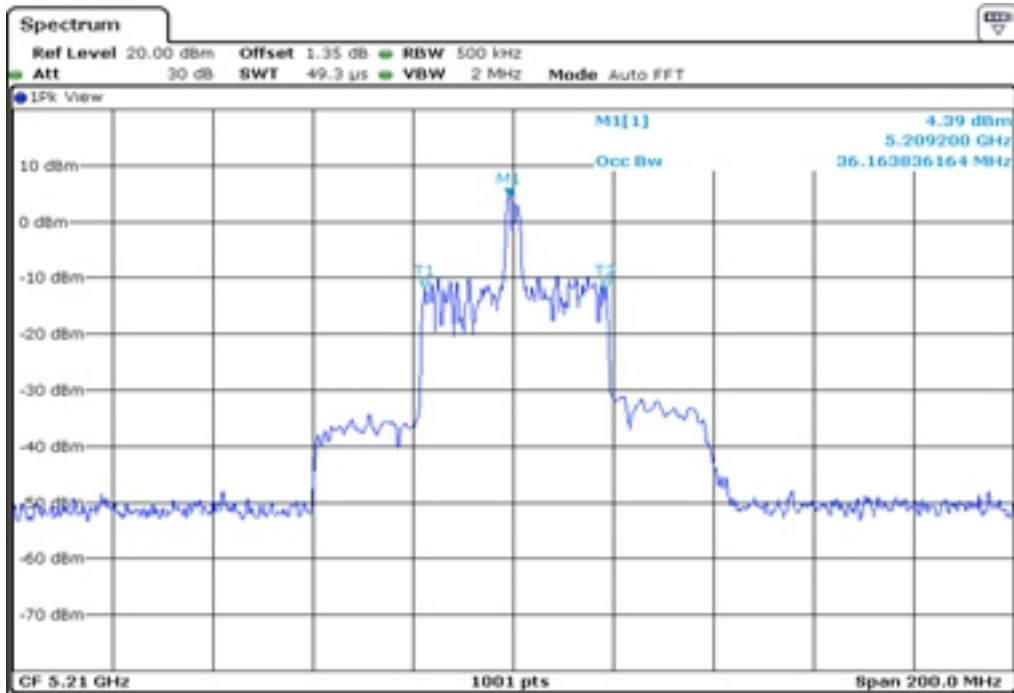

1 99% Occupied Bandwidth