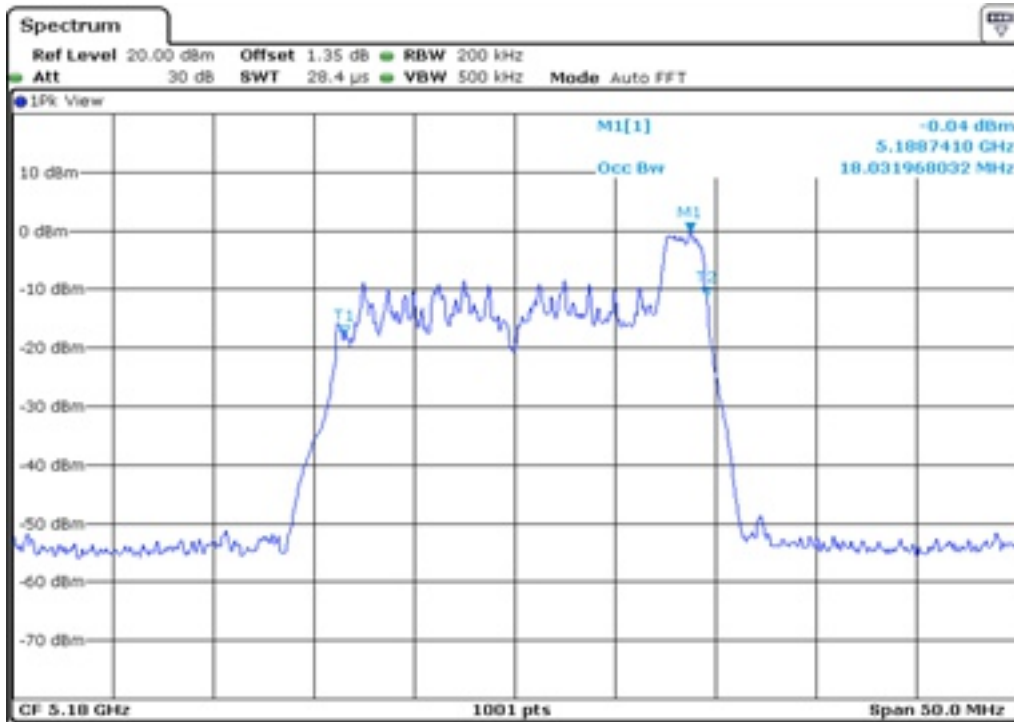

2	99% Occupied Bandwidth

3 99% Occupied Bandwidth