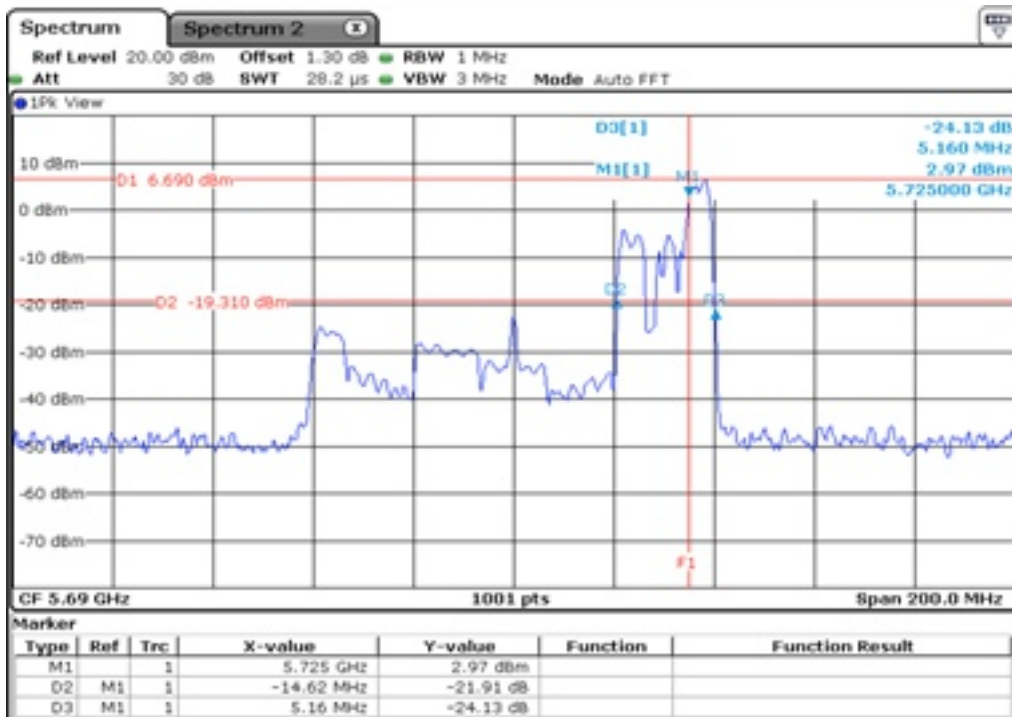

1 Starddle 26 dB Bandwitdh

2 Starddle 26 dB Bandwitdh

3 Starddle 26 dB Bandwitdh

4 Starddle 26 dB Bandwitdh

5 Starddle 26 dB Bandwitdh

6 Starddle 26 dB Bandwitdh

Test Band				WLAN_UNII2C / UNII3_AX			
Antenna				Ant 0			
Test Parameters for Channel Bandwidths							
Test Item	No.	Mode	Channel	Bandwidth	RU Tone	RB index	Verdict
Straddle 26 dB Bandwidth	1	802.11ax HE80	138	80 MHz	26	High	Pass
	2	802.11ax HE80	138	80 MHz	52	High	Pass
	3	802.11ax HE80	138	80 MHz	106	High	Pass
	4	802.11ax HE80	138	80 MHz	242	High	Pass
	5	802.11ax HE80	138	80 MHz	484	High	Pass
	6	802.11ax HE80	138	80 MHz	996	-	Pass
	7	802.11ax HE80	138	80 MHz	SU	-	Pass

1 Starddle 26 dB Bandwitdh

2 Starddle 26 dB Bandwitdh

3 Starddle 26 dB Bandwitdh

4 Starddle 26 dB Bandwitdh

5 Starddle 26 dB Bandwidh

6 Starddle 26 dB Bandwidh

7	Starddle 26 dB Bandwidh
---	-------------------------

Test Band				WLAN_UNII2C / UNII3_AX			
Antenna				Ant 1			
Test Parameters for Channel Bandwidths							
Test Item	No.	Mode	Channel	Bandwidth	RU Tone	RB index	Verdict
Straddle 26 dB Bandwidth	1	802.11ax HE80	138	80 MHz	26	High	Pass
	2	802.11ax HE80	138	80 MHz	52	High	Pass
	3	802.11ax HE80	138	80 MHz	106	High	Pass
	4	802.11ax HE80	138	80 MHz	242	High	Pass
	5	802.11ax HE80	138	80 MHz	484	High	Pass
	6	802.11ax HE80	138	80 MHz	996	-	Pass
	7	802.11ax HE80	138	80 MHz	SU	-	Pass

1 | Starddle 26 dB Bandwitdh

2 | Starddle 26 dB Bandwitdh

3 Starddle 26 dB Bandwitdh

4 Starddle 26 dB Bandwitdh

5 Starddle 26 dB Bandwitdh

6 Starddle 26 dB Bandwitdh

7	Starddle 26 dB Bandwidth
---	--------------------------