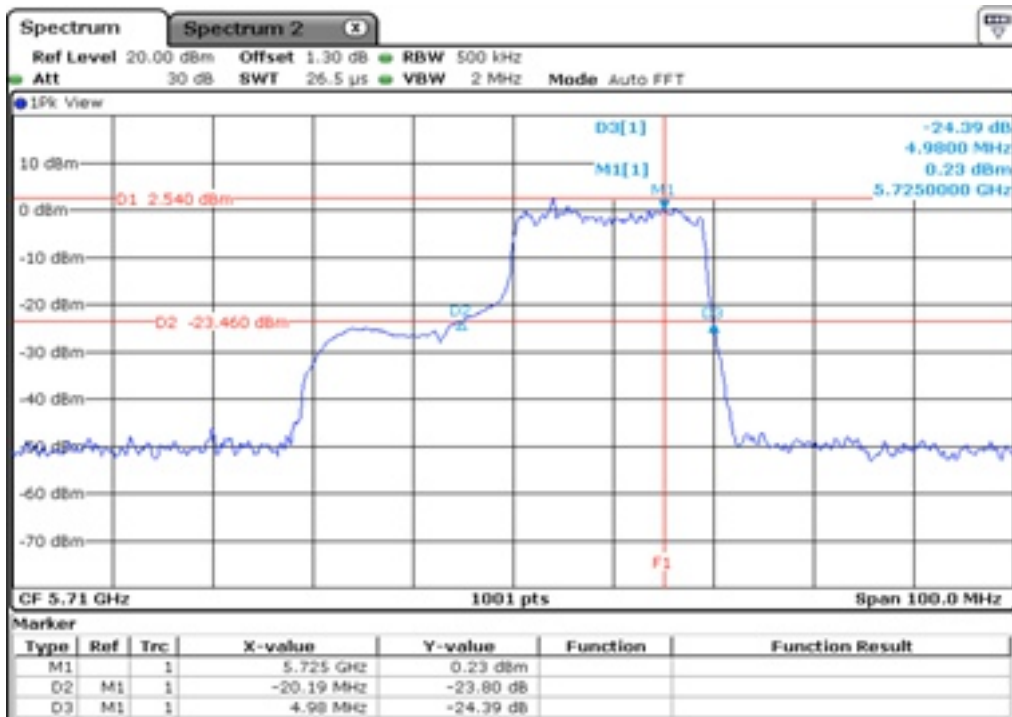

1 Starddle 26 dB Bandwitdh

2 Starddle 26 dB Bandwitdh

3 Starddle 26 dB Bandwitdh

4 Starddle 26 dB Bandwitdh

5 Starddle 26 dB Bandwitdh

6 Starddle 26 dB Bandwitdh

Test Band				WLAN_UNII2C / UNII3_AX			
Antenna				Ant 0			
Test Parameters for Channel Bandwidths							
Test Item	No.	Mode	Channel	Bandwidth	RU Tone	RB index	Verdict
Straddle 26 dB Bandwidth	1	802.11ax HE80	138	80 MHz	26	High	Pass
	2	802.11ax HE80	138	80 MHz	52	High	Pass
	3	802.11ax HE80	138	80 MHz	106	High	Pass
	4	802.11ax HE80	138	80 MHz	242	High	Pass
	5	802.11ax HE80	138	80 MHz	484	High	Pass
	6	802.11ax HE80	138	80 MHz	996	-	Pass
	7	802.11ax HE80	138	80 MHz	SU	-	Pass

1 Starddle 26 dB Bandwitdh

2 Starddle 26 dB Bandwitdh

3 Starddle 26 dB Bandwitdh

4 Starddle 26 dB Bandwitdh

5 Starddle 26 dB Bandwidh

6 Starddle 26 dB Bandwidh

7	Starddle 26 dB Bandwidh
---	-------------------------