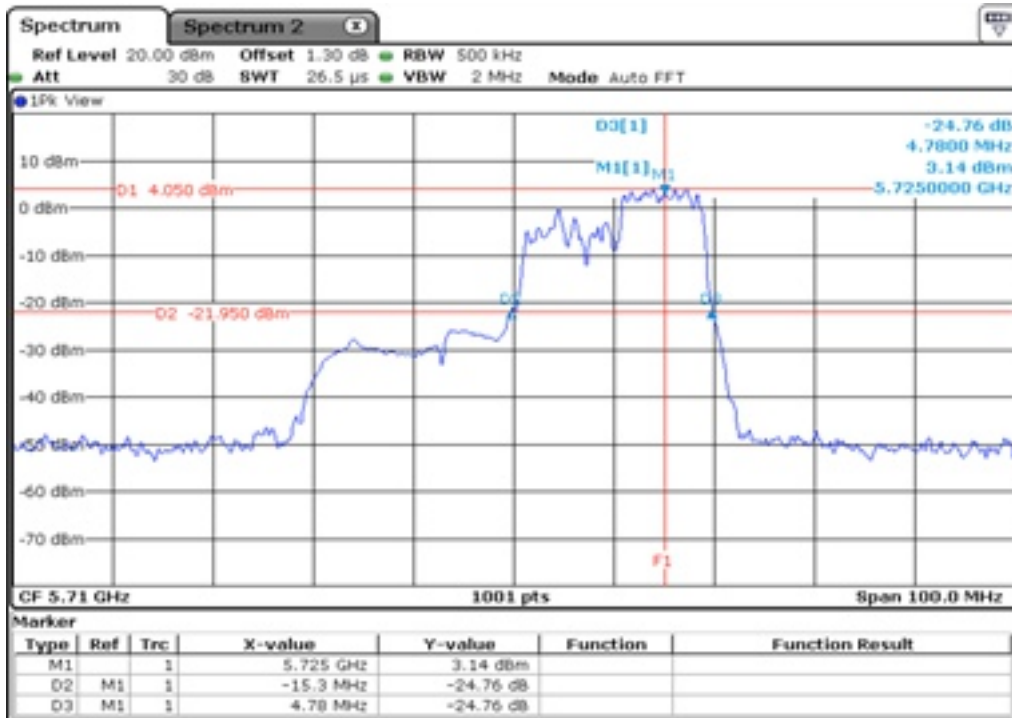

1 Starddle 26 dB Bandwitdh

2 Starddle 26 dB Bandwitdh

3 Starddle 26 dB Bandwitdh

4 Starddle 26 dB Bandwitdh

5 Starddle 26 dB Bandwitdh

6 Starddle 26 dB Bandwitdh

Test Band				WLAN_UNII2C / UNII3_AX			
Antenna				Ant 0			
Test Parameters for Channel Bandwidths							
Test Item	No.	Mode	Channel	Bandwidth	RU Tone	RB index	Verdict
Straddle 26 dB Bandwidth	1	802.11ax HE80	138	80 MHz	26	High	Pass
	2	802.11ax HE80	138	80 MHz	52	High	Pass
	3	802.11ax HE80	138	80 MHz	106	High	Pass
	4	802.11ax HE80	138	80 MHz	242	High	Pass
	5	802.11ax HE80	138	80 MHz	484	High	Pass
	6	802.11ax HE80	138	80 MHz	996	-	Pass
	7	802.11ax HE80	138	80 MHz	SU	-	Pass

1 Starddle 26 dB Bandwitdh

2 Starddle 26 dB Bandwitdh

3 Starddle 26 dB Bandwitdh

4 Starddle 26 dB Bandwitdh

5 Starddle 26 dB Bandwidh

6 Starddle 26 dB Bandwidh

7	Starddle 26 dB Bandwidh
---	-------------------------