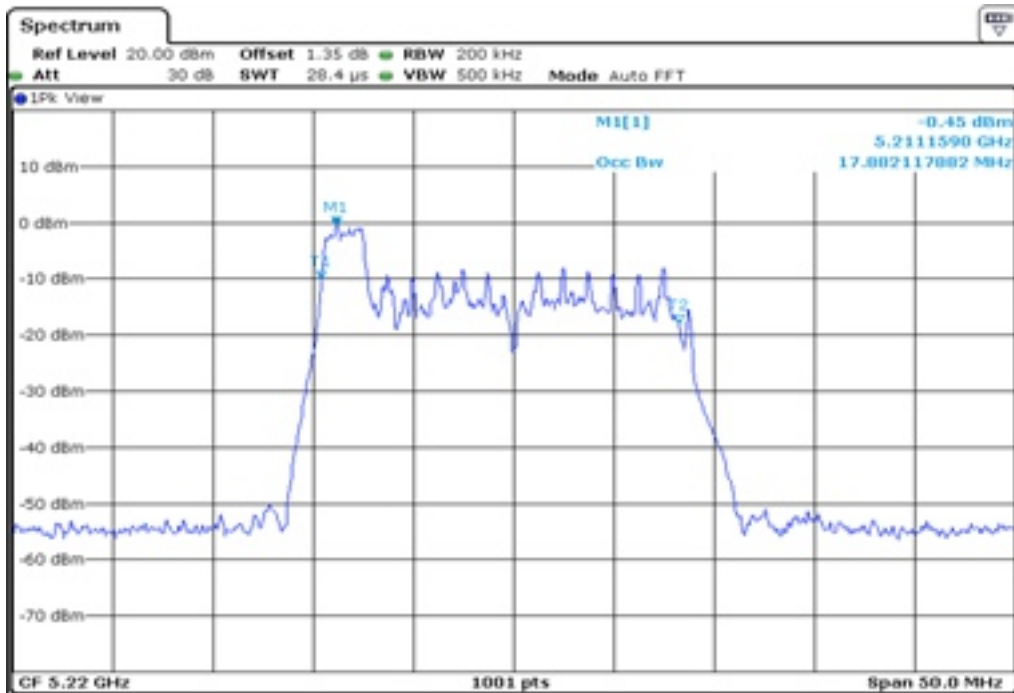

3 99% Occupied Bandwidth