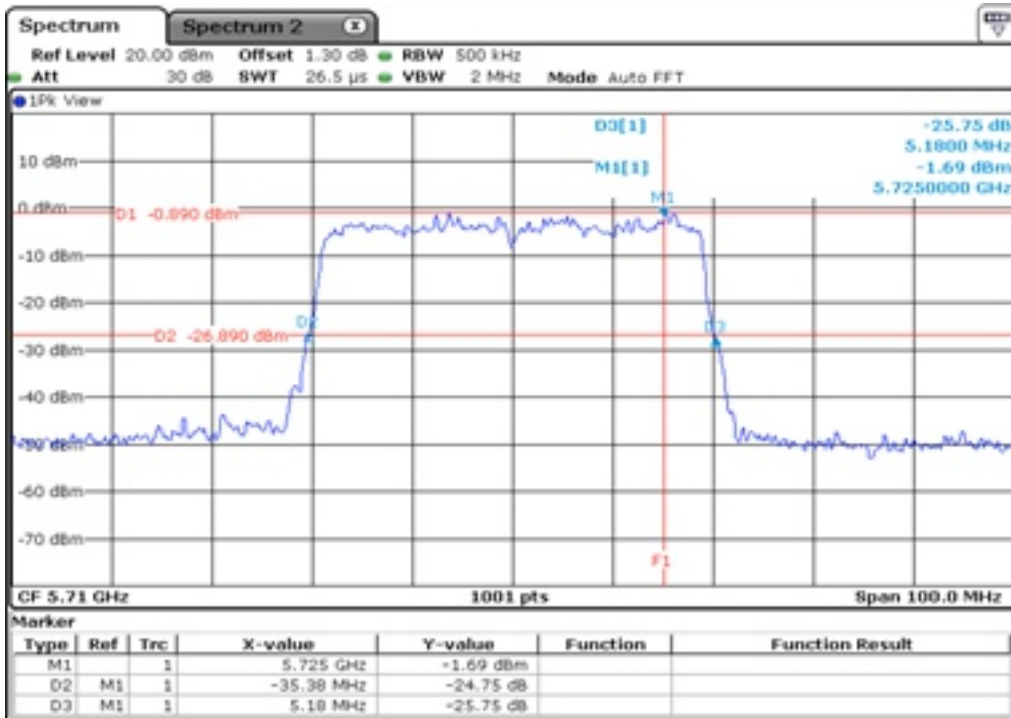

1 Starddle 26 dB Bandwitdh

2 Starddle 26 dB Bandwitdh

3 Starddle 26 dB Bandwitdh

4 Starddle 26 dB Bandwitdh

5 Starddle 26 dB Bandwitdh

6 Starddle 26 dB Bandwitdh

Test Band				WLAN_UNII2C / UNII3_AX			
Antenna				Ant 0			
Test Parameters for Channel Bandwidths							
Test Item	No.	Mode	Channel	Bandwidth	RU Tone	RB index	Verdict
Straddle 26 dB Bandwidth	1	802.11ax HE80	138	80 MHz	26	High	Pass
	2	802.11ax HE80	138	80 MHz	52	High	Pass
	3	802.11ax HE80	138	80 MHz	106	High	Pass
	4	802.11ax HE80	138	80 MHz	242	High	Pass
	5	802.11ax HE80	138	80 MHz	484	High	Pass
	6	802.11ax HE80	138	80 MHz	996	-	Pass
	7	802.11ax HE80	138	80 MHz	SU	-	Pass

1 Starddle 26 dB Bandwitdh

2 Starddle 26 dB Bandwitdh

3 Starddle 26 dB Bandwitdh

4 Starddle 26 dB Bandwitdh

5 Starddle 26 dB Bandwidh

6 Starddle 26 dB Bandwidh

7	Starddle 26 dB Bandwidh
---	-------------------------