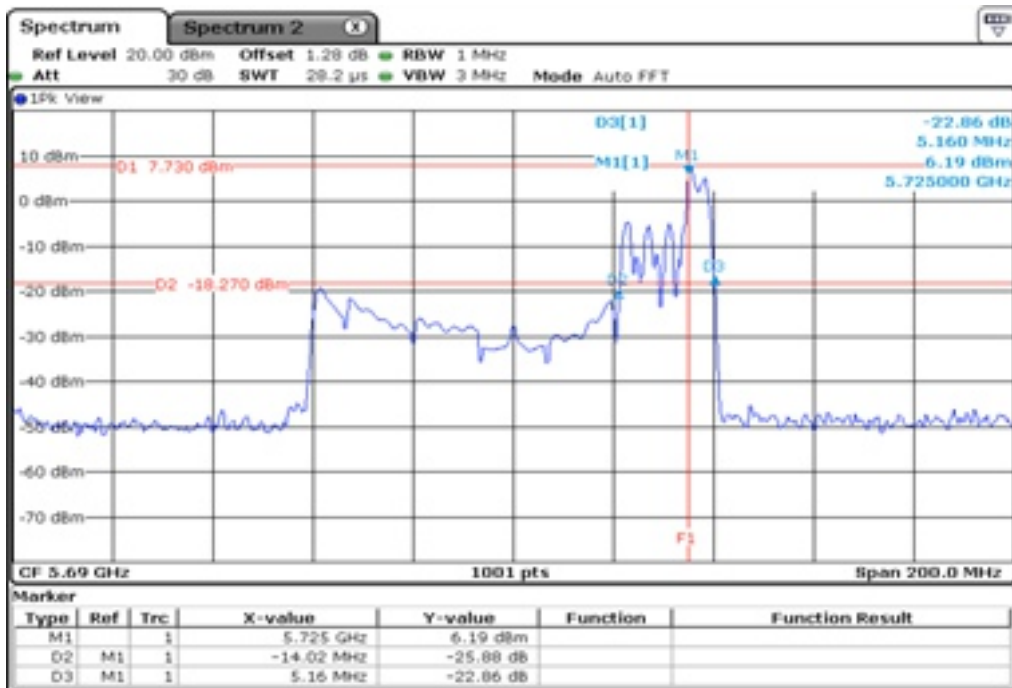

1 Starddle 26 dB Bandwitdh

2 Starddle 26 dB Bandwitdh

3 Starddle 26 dB Bandwitdh

4 Starddle 26 dB Bandwitdh

5 Starddle 26 dB Bandwitdh

6 Starddle 26 dB Bandwitdh

Test Band				WLAN_UNII2C / UNII3_AX			
Antenna				Ant 0			
Test Parameters for Channel Bandwidths							
Test Item	No.	Mode	Channel	Bandwidth	RU Tone	RB index	Verdict
Straddle 26 dB Bandwidth	1	802.11ax HE80	138	80 MHz	26	High	Pass
	2	802.11ax HE80	138	80 MHz	52	High	Pass
	3	802.11ax HE80	138	80 MHz	106	High	Pass
	4	802.11ax HE80	138	80 MHz	242	High	Pass
	5	802.11ax HE80	138	80 MHz	484	High	Pass
	6	802.11ax HE80	138	80 MHz	996	-	Pass
	7	802.11ax HE80	138	80 MHz	SU	-	Pass

1 Starddle 26 dB Bandwitdh

2 Starddle 26 dB Bandwitdh

3 Starddle 26 dB Bandwitdh

4 Starddle 26 dB Bandwitdh

5 Starddle 26 dB Bandwidh

6 Starddle 26 dB Bandwidh

7	Starddle 26 dB Bandwidh
---	-------------------------

Test Band				WLAN_UNII2C / UNII3_AX			
Antenna				Ant 1			
Test Parameters for Channel Bandwidths							
Test Item	No.	Mode	Channel	Bandwidth	RU Tone	RB index	Verdict
Straddle 26 dB Bandwidth	1	802.11ax HE80	138	80 MHz	26	High	Pass
	2	802.11ax HE80	138	80 MHz	52	High	Pass
	3	802.11ax HE80	138	80 MHz	106	High	Pass
	4	802.11ax HE80	138	80 MHz	242	High	Pass
	5	802.11ax HE80	138	80 MHz	484	High	Pass
	6	802.11ax HE80	138	80 MHz	996	-	Pass
	7	802.11ax HE80	138	80 MHz	SU	-	Pass