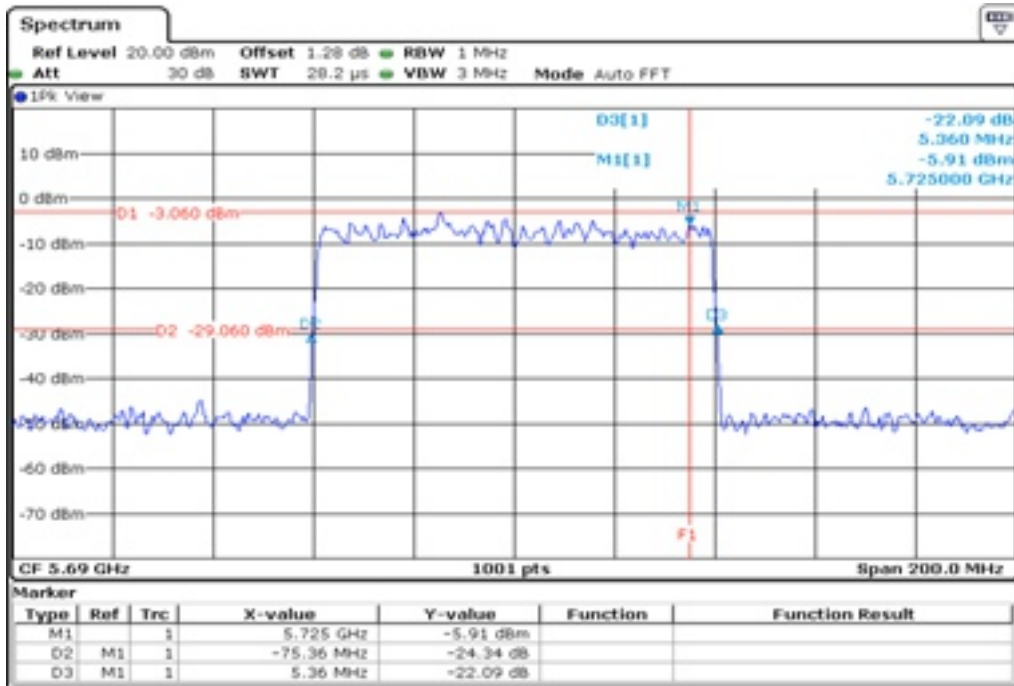

1 Starddle 26 dB Bandwitdh

2 Starddle 26 dB Bandwitdh

3 Starddle 26 dB Bandwitdh

4 Starddle 26 dB Bandwitdh

5 Starddle 26 dB Bandwitdh

6 Starddle 26 dB Bandwitdh

Test Band				WLAN_UNII2C / UNII3_AX			
Antenna				Ant 0			
Test Parameters for Channel Bandwidths							
Test Item	No.	Mode	Channel	Bandwidth	RU Tone	RB index	Verdict
Straddle 26 dB Bandwidth	1	802.11ax HE80	138	80 MHz	26	High	Pass
	2	802.11ax HE80	138	80 MHz	52	High	Pass
	3	802.11ax HE80	138	80 MHz	106	High	Pass
	4	802.11ax HE80	138	80 MHz	242	High	Pass
	5	802.11ax HE80	138	80 MHz	484	High	Pass
	6	802.11ax HE80	138	80 MHz	996	-	Pass
	7	802.11ax HE80	138	80 MHz	SU	-	Pass

1 Starddle 26 dB Bandwitdh

2 Starddle 26 dB Bandwitdh

3 Starddle 26 dB Bandwitdh

4 Starddle 26 dB Bandwitdh

5 Starddle 26 dB Bandwidh

6 Starddle 26 dB Bandwidh

7	Starddle 26 dB Bandwidh
---	-------------------------

Test Band				WLAN_UNII2C / UNII3_AX			
Antenna				Ant 1			
Test Parameters for Channel Bandwidths							
Test Item	No.	Mode	Channel	Bandwidth	RU Tone	RB index	Verdict
Straddle 26 dB Bandwidth	1	802.11ax HE80	138	80 MHz	26	High	Pass
	2	802.11ax HE80	138	80 MHz	52	High	Pass
	3	802.11ax HE80	138	80 MHz	106	High	Pass
	4	802.11ax HE80	138	80 MHz	242	High	Pass
	5	802.11ax HE80	138	80 MHz	484	High	Pass
	6	802.11ax HE80	138	80 MHz	996	-	Pass
	7	802.11ax HE80	138	80 MHz	SU	-	Pass