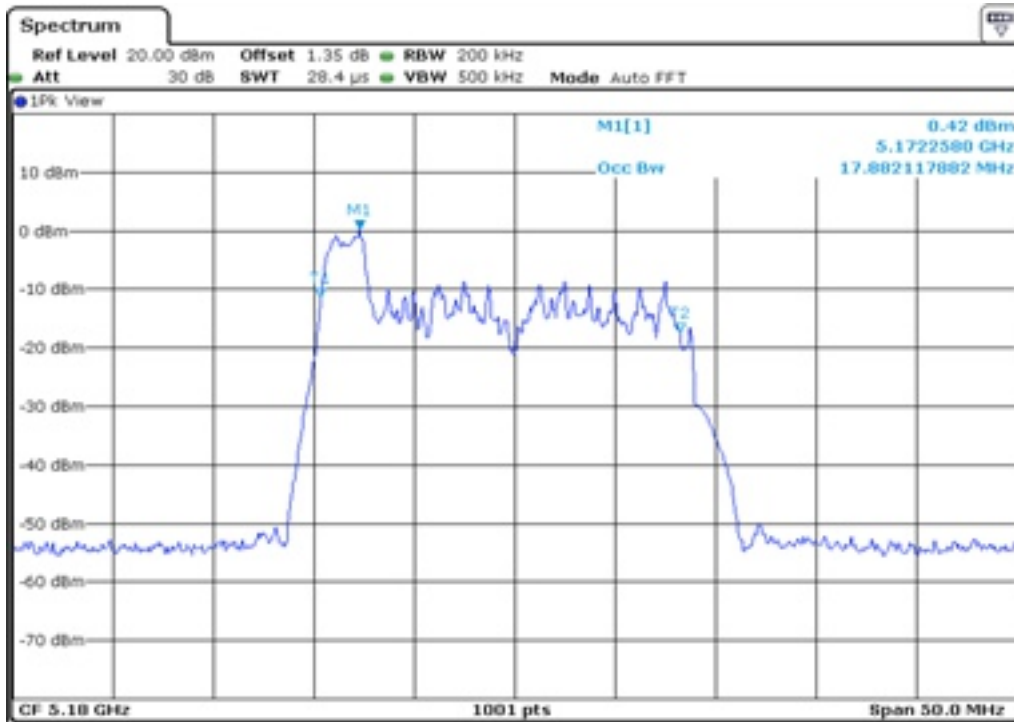

27	99% Occupied Bandwidth
----	------------------------

28 99% Occupied Bandwidth

29 99% Occupied Bandwidth

Test Band				WLAN_UNII1_AX			
Antenna				Ant 1			
Test Parameters for Channel Bandwidths							
Test Item	No.	Mode	Channel	Bandwidth	RU Tone	RB index	Verdict
99% Occupied Bandwidth	1	802.11ax HE20	36	20 MHz	26	Low	Pass
	2	802.11ax HE20	36	20 MHz	26	Middle	Pass
	3	802.11ax HE20	36	20 MHz	26	High	Pass
	4	802.11ax HE20	44	20 MHz	26	Low	Pass
	5	802.11ax HE20	44	20 MHz	26	Middle	Pass
	6	802.11ax HE20	44	20 MHz	26	High	Pass
	7	802.11ax HE20	48	20 MHz	26	Low	Pass
	8	802.11ax HE20	48	20 MHz	26	Middle	Pass
	9	802.11ax HE20	48	20 MHz	26	High	Pass
	10	802.11ax HE20	36	20 MHz	52	Low	Pass
	11	802.11ax HE20	36	20 MHz	52	Middle	Pass
	12	802.11ax HE20	36	20 MHz	52	High	Pass
	13	802.11ax HE20	44	20 MHz	52	Low	Pass
	14	802.11ax HE20	44	20 MHz	52	Middle	Pass
	15	802.11ax HE20	44	20 MHz	52	High	Pass
	16	802.11ax HE20	48	20 MHz	52	Low	Pass
	17	802.11ax HE20	48	20 MHz	52	Middle	Pass
	18	802.11ax HE20	48	20 MHz	52	High	Pass
	19	802.11ax HE20	36	20 MHz	106	Low	Pass
	20	802.11ax HE20	36	20 MHz	106	High	Pass
	21	802.11ax HE20	44	20 MHz	106	Low	Pass
	22	802.11ax HE20	44	20 MHz	106	High	Pass
	23	802.11ax HE20	48	20 MHz	106	Low	Pass
	24	802.11ax HE20	48	20 MHz	106	High	Pass
	25	802.11ax HE20	36	20 MHz	242	-	Pass
	26	802.11ax HE20	44	20 MHz	242	-	Pass
	27	802.11ax HE20	48	20 MHz	242	-	Pass
	28	802.11ax HE20	36	20 MHz	SU	-	Pass
	29	802.11ax HE20	44	20 MHz	SU	-	Pass
	30	802.11ax HE20	48	20 MHz	SU	-	Pass