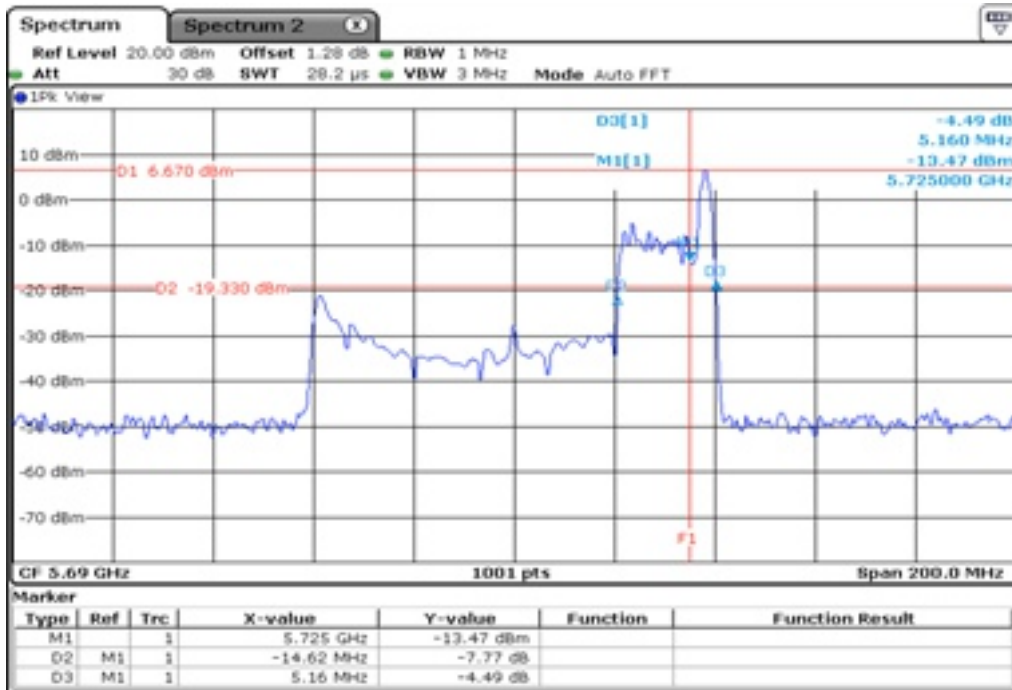

1 Starddle 26 dB Bandwitdh

2 Starddle 26 dB Bandwitdh

3 Starddle 26 dB Bandwitdh

4 Starddle 26 dB Bandwitdh

5 Starddle 26 dB Bandwitdh

6 Starddle 26 dB Bandwitdh

Test Band				WLAN_UNII2C / UNII3_AX			
Antenna				Ant 0			
Test Parameters for Channel Bandwidths							
Test Item	No.	Mode	Channel	Bandwidth	RU Tone	RB index	Verdict
Straddle 26 dB Bandwidth	1	802.11ax HE80	138	80 MHz	26	High	Pass
	2	802.11ax HE80	138	80 MHz	52	High	Pass
	3	802.11ax HE80	138	80 MHz	106	High	Pass
	4	802.11ax HE80	138	80 MHz	242	High	Pass
	5	802.11ax HE80	138	80 MHz	484	High	Pass
	6	802.11ax HE80	138	80 MHz	996	-	Pass
	7	802.11ax HE80	138	80 MHz	SU	-	Pass

1 Starddle 26 dB Bandwitdh

2 Starddle 26 dB Bandwitdh

3 Starddle 26 dB Bandwitdh

4 Starddle 26 dB Bandwitdh

5 Starddle 26 dB Bandwidh

6 Starddle 26 dB Bandwidh

7	Starddle 26 dB Bandwidh
---	-------------------------

Test Band				WLAN_UNII2C / UNII3_AX			
Antenna				Ant 1			
Test Parameters for Channel Bandwidths							
Test Item	No.	Mode	Channel	Bandwidth	RU Tone	RB index	Verdict
Straddle 26 dB Bandwidth	1	802.11ax HE80	138	80 MHz	26	High	Pass
	2	802.11ax HE80	138	80 MHz	52	High	Pass
	3	802.11ax HE80	138	80 MHz	106	High	Pass
	4	802.11ax HE80	138	80 MHz	242	High	Pass
	5	802.11ax HE80	138	80 MHz	484	High	Pass
	6	802.11ax HE80	138	80 MHz	996	-	Pass
	7	802.11ax HE80	138	80 MHz	SU	-	Pass