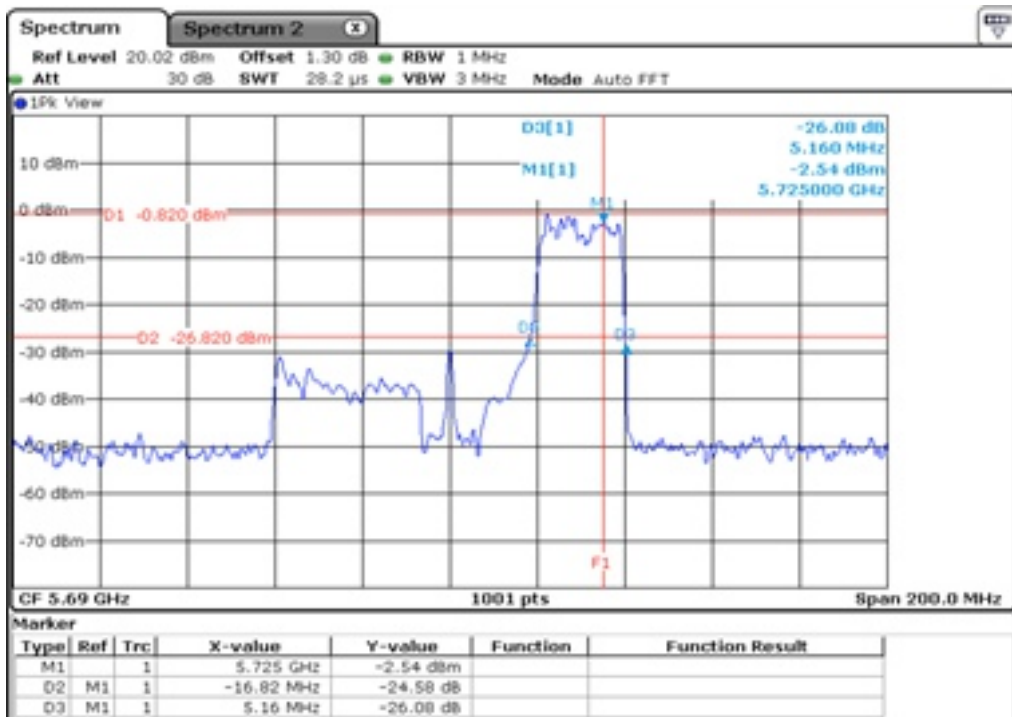

Test Band				WLAN_UNII2C / UNII3_AX			
Antenna				Ant 1			
Test Parameters for Channel Bandwidths							
Test Item	No.	Mode	Channel	Bandwidth	RU Tone	RB index	Verdict
Straddle 26 dB Bandwidth	1	802.11ax HE80	138	80 MHz	26	High	Pass
	2	802.11ax HE80	138	80 MHz	52	High	Pass
	3	802.11ax HE80	138	80 MHz	106	High	Pass
	4	802.11ax HE80	138	80 MHz	242	High	Pass
	5	802.11ax HE80	138	80 MHz	484	High	Pass
	6	802.11ax HE80	138	80 MHz	996	-	Pass
	7	802.11ax HE80	138	80 MHz	SU	-	Pass

1 | Starddle 26 dB Bandwitdh

2 | Starddle 26 dB Bandwitdh

3 Starddle 26 dB Bandwitdh

4 Starddle 26 dB Bandwitdh

5 Starddle 26 dB Bandwitdh

6 Starddle 26 dB Bandwitdh

7	Starddle 26 dB Bandwidth
---	--------------------------