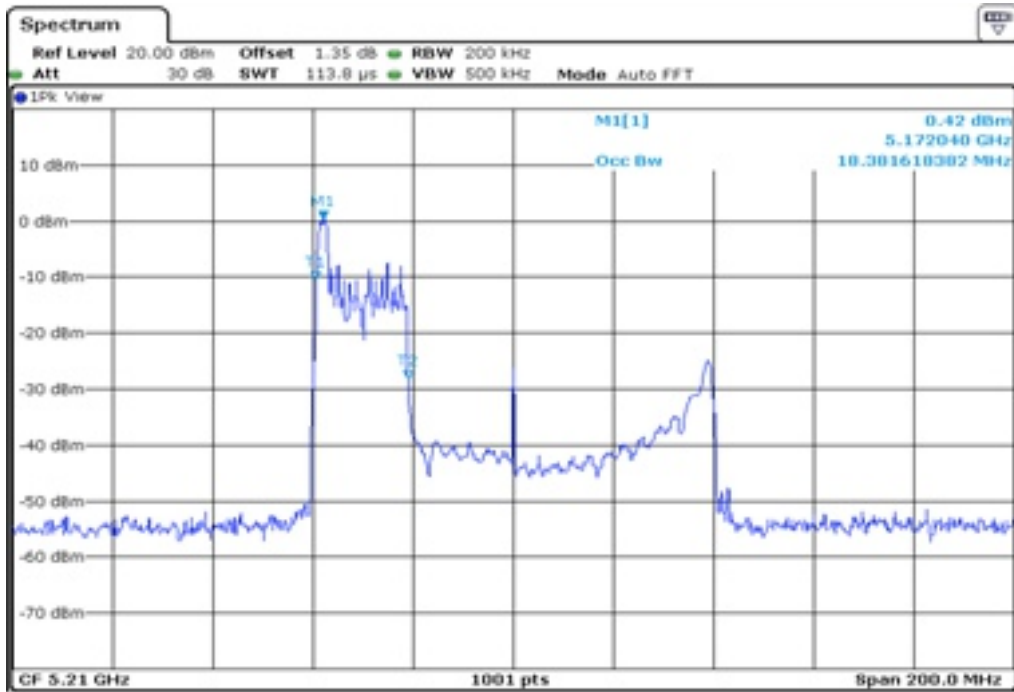

21	99% Occupied Bandwidth
----	------------------------

22	99% Occupied Bandwidth
----	------------------------

23	99% Occupied Bandwidth
----	------------------------

24	99% Occupied Bandwidth
----	------------------------

25	99% Occupied Bandwidth
----	------------------------

26	99% Occupied Bandwidth
----	------------------------

Test Band				WLAN_UNII1_AX			
Antenna				Ant 0			
Test Parameters for Channel Bandwidths							
Test Item	No.	Mode	Channel	Bandwidth	RU Tone	RB index	Verdict
99% Occupied Bandwidth	1	802.11ax HE80	42	80 MHz	26	Low	Pass
	2	802.11ax HE80	42	80 MHz	26	Middle	Pass
	3	802.11ax HE80	42	80 MHz	26	High	Pass
	4	802.11ax HE80	42	80 MHz	52	Low	Pass
	5	802.11ax HE80	42	80 MHz	52	Middle	Pass
	6	802.11ax HE80	42	80 MHz	52	High	Pass
	7	802.11ax HE80	42	80 MHz	106	Low	Pass
	8	802.11ax HE80	42	80 MHz	106	Middle	Pass
	9	802.11ax HE80	42	80 MHz	106	High	Pass
	10	802.11ax HE80	42	80 MHz	242	Low	Pass
	11	802.11ax HE80	42	80 MHz	242	Middle	Pass
	12	802.11ax HE80	42	80 MHz	242	High	Pass
	13	802.11ax HE80	42	80 MHz	484	Low	Pass
	14	802.11ax HE80	42	80 MHz	484	High	Pass
	15	802.11ax HE80	42	80 MHz	996	-	Pass
	16	802.11ax HE80	42	80 MHz	SU	-	Pass