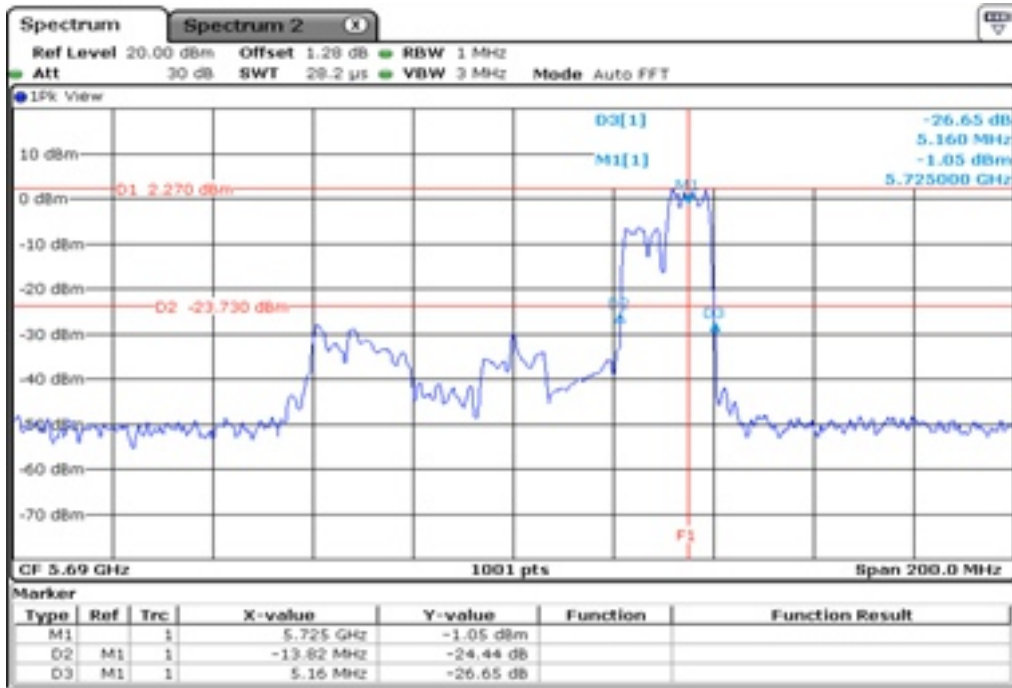

1 Starddle 26 dB Bandwitdh

2 Starddle 26 dB Bandwitdh

3 Starddle 26 dB Bandwitdh

4 Starddle 26 dB Bandwitdh

5 Starddle 26 dB Bandwitdh

6 Starddle 26 dB Bandwitdh

Test Band				WLAN_UNII2C / UNII3_AX			
Antenna				Ant 0			
Test Parameters for Channel Bandwidths							
Test Item	No.	Mode	Channel	Bandwidth	RU Tone	RB index	Verdict
Straddle 26 dB Bandwidth	1	802.11ax HE80	138	80 MHz	26	High	Pass
	2	802.11ax HE80	138	80 MHz	52	High	Pass
	3	802.11ax HE80	138	80 MHz	106	High	Pass
	4	802.11ax HE80	138	80 MHz	242	High	Pass
	5	802.11ax HE80	138	80 MHz	484	High	Pass
	6	802.11ax HE80	138	80 MHz	996	-	Pass
	7	802.11ax HE80	138	80 MHz	SU	-	Pass

1 Starddle 26 dB Bandwitdh

2 Starddle 26 dB Bandwitdh

3 Starddle 26 dB Bandwitdh

4 Starddle 26 dB Bandwitdh

5 Starddle 26 dB Bandwidh

6 Starddle 26 dB Bandwidh

7	Starddle 26 dB Bandwidh
---	-------------------------

Test Band				WLAN_UNII2C / UNII3_AX			
Antenna				Ant 1			
Test Parameters for Channel Bandwidths							
Test Item	No.	Mode	Channel	Bandwidth	RU Tone	RB index	Verdict
Straddle 26 dB Bandwidth	1	802.11ax HE80	138	80 MHz	26	High	Pass
	2	802.11ax HE80	138	80 MHz	52	High	Pass
	3	802.11ax HE80	138	80 MHz	106	High	Pass
	4	802.11ax HE80	138	80 MHz	242	High	Pass
	5	802.11ax HE80	138	80 MHz	484	High	Pass
	6	802.11ax HE80	138	80 MHz	996	-	Pass
	7	802.11ax HE80	138	80 MHz	SU	-	Pass