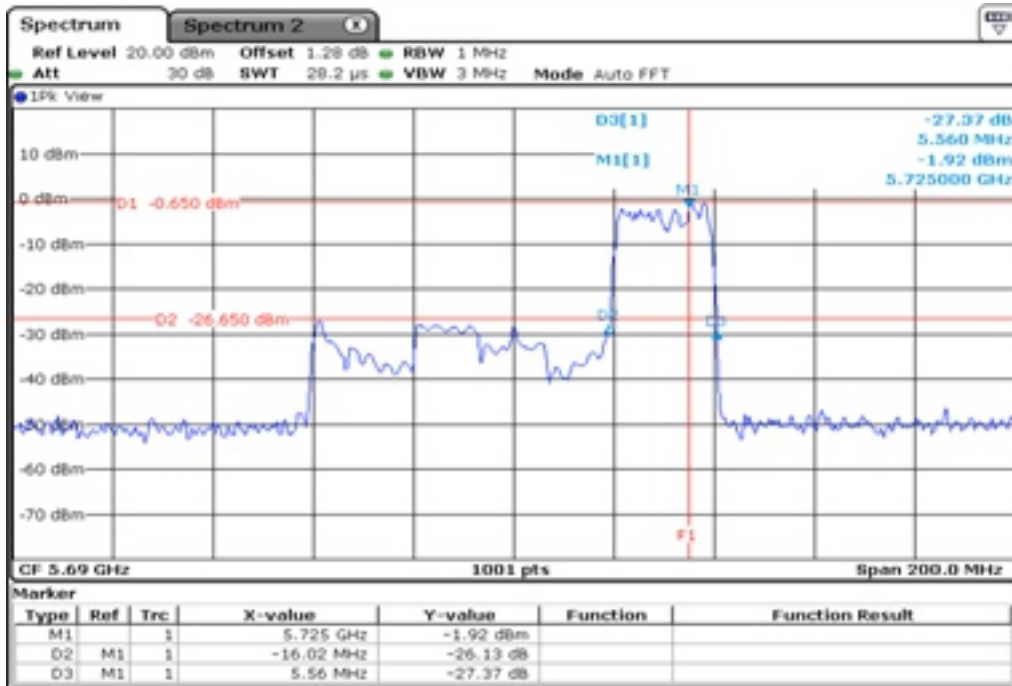

1 Starddle 26 dB Bandwitdh

2 Starddle 26 dB Bandwitdh

3 Starddle 26 dB Bandwitdh

4 Starddle 26 dB Bandwitdh

5 Starddle 26 dB Bandwitdh

6 Starddle 26 dB Bandwitdh

Test Band				WLAN_UNII2C / UNII3_AX			
Antenna				Ant 0			
Test Parameters for Channel Bandwidths							
Test Item	No.	Mode	Channel	Bandwidth	RU Tone	RB index	Verdict
Straddle 26 dB Bandwidth	1	802.11ax HE80	138	80 MHz	26	High	Pass
	2	802.11ax HE80	138	80 MHz	52	High	Pass
	3	802.11ax HE80	138	80 MHz	106	High	Pass
	4	802.11ax HE80	138	80 MHz	242	High	Pass
	5	802.11ax HE80	138	80 MHz	484	High	Pass
	6	802.11ax HE80	138	80 MHz	996	-	Pass
	7	802.11ax HE80	138	80 MHz	SU	-	Pass

1 Starddle 26 dB Bandwitdh

2 Starddle 26 dB Bandwitdh

3 Starddle 26 dB Bandwitdh

4 Starddle 26 dB Bandwitdh

5 Starddle 26 dB Bandwidh

6 Starddle 26 dB Bandwidh

7	Starddle 26 dB Bandwidh
---	-------------------------

Test Band				WLAN_UNII2C / UNII3_AX			
Antenna				Ant 1			
Test Parameters for Channel Bandwidths							
Test Item	No.	Mode	Channel	Bandwidth	RU Tone	RB index	Verdict
Straddle 26 dB Bandwidth	1	802.11ax HE80	138	80 MHz	26	High	Pass
	2	802.11ax HE80	138	80 MHz	52	High	Pass
	3	802.11ax HE80	138	80 MHz	106	High	Pass
	4	802.11ax HE80	138	80 MHz	242	High	Pass
	5	802.11ax HE80	138	80 MHz	484	High	Pass
	6	802.11ax HE80	138	80 MHz	996	-	Pass
	7	802.11ax HE80	138	80 MHz	SU	-	Pass