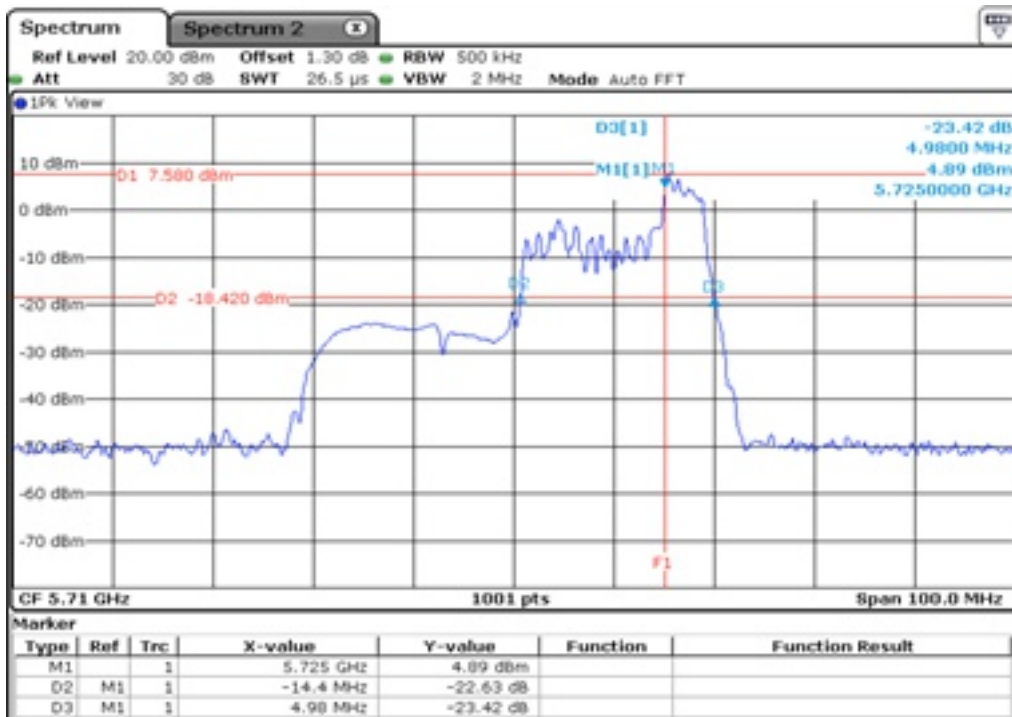

1 Starddle 26 dB Bandwitdh

2 Starddle 26 dB Bandwitdh

3 Starddle 26 dB Bandwitdh

4 Starddle 26 dB Bandwitdh

5 Starddle 26 dB Bandwitdh

6 Starddle 26 dB Bandwitdh

Test Band				WLAN_UNII2C / UNII3_AX			
Antenna				Ant 0			
Test Parameters for Channel Bandwidths							
Test Item	No.	Mode	Channel	Bandwidth	RU Tone	RB index	Verdict
Straddle 26 dB Bandwidth	1	802.11ax HE80	138	80 MHz	26	High	Pass
	2	802.11ax HE80	138	80 MHz	52	High	Pass
	3	802.11ax HE80	138	80 MHz	106	High	Pass
	4	802.11ax HE80	138	80 MHz	242	High	Pass
	5	802.11ax HE80	138	80 MHz	484	High	Pass
	6	802.11ax HE80	138	80 MHz	996	-	Pass
	7	802.11ax HE80	138	80 MHz	SU	-	Pass

1 Starddle 26 dB Bandwitdh

2 Starddle 26 dB Bandwitdh

3 Starddle 26 dB Bandwitdh

4 Starddle 26 dB Bandwitdh

5 Starddle 26 dB Bandwidh

6 Starddle 26 dB Bandwidh

7	Starddle 26 dB Bandwidh
---	-------------------------