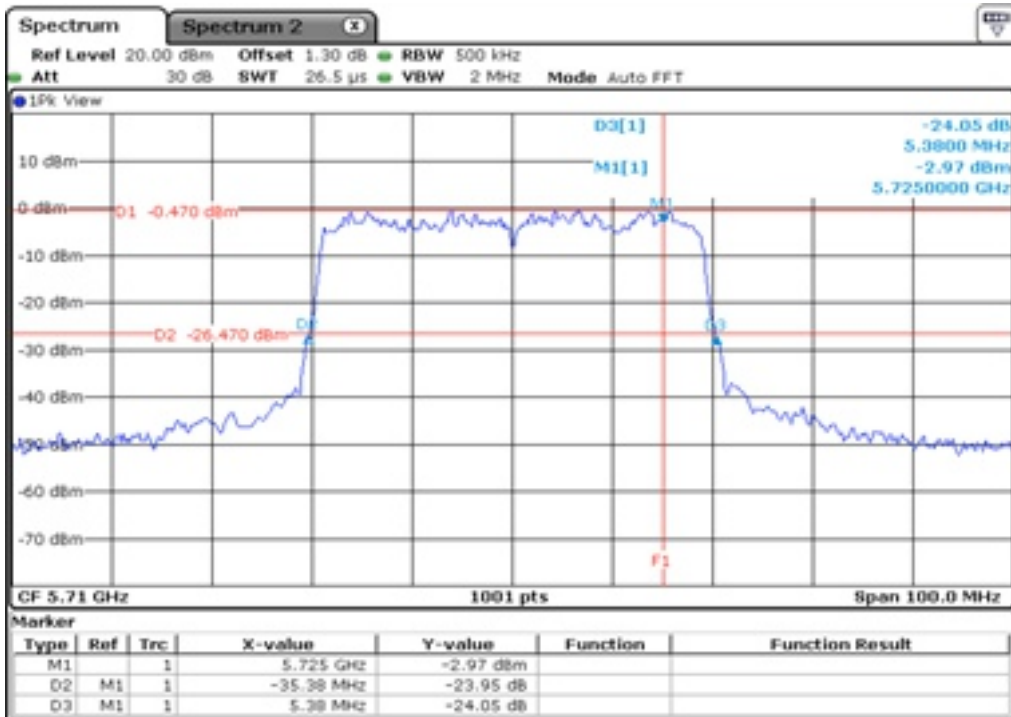

1 Starddle 26 dB Bandwitdh

2 Starddle 26 dB Bandwitdh

3 Starddle 26 dB Bandwitdh

4 Starddle 26 dB Bandwitdh

5 Starddle 26 dB Bandwitdh

6 Starddle 26 dB Bandwitdh

Test Band				WLAN_UNII2C / UNII3_AX			
Antenna				Ant 0			
Test Parameters for Channel Bandwidths							
Test Item	No.	Mode	Channel	Bandwidth	RU Tone	RB index	Verdict
Straddle 26 dB Bandwidth	1	802.11ax HE80	138	80 MHz	26	High	Pass
	2	802.11ax HE80	138	80 MHz	52	High	Pass
	3	802.11ax HE80	138	80 MHz	106	High	Pass
	4	802.11ax HE80	138	80 MHz	242	High	Pass
	5	802.11ax HE80	138	80 MHz	484	High	Pass
	6	802.11ax HE80	138	80 MHz	996	-	Pass
	7	802.11ax HE80	138	80 MHz	SU	-	Pass

1 Starddle 26 dB Bandwitdh

2 Starddle 26 dB Bandwitdh

3 Starddle 26 dB Bandwitdh

4 Starddle 26 dB Bandwitdh

5 Starddle 26 dB Bandwidh

6 Starddle 26 dB Bandwidh

7	Starddle 26 dB Bandwidh
---	-------------------------