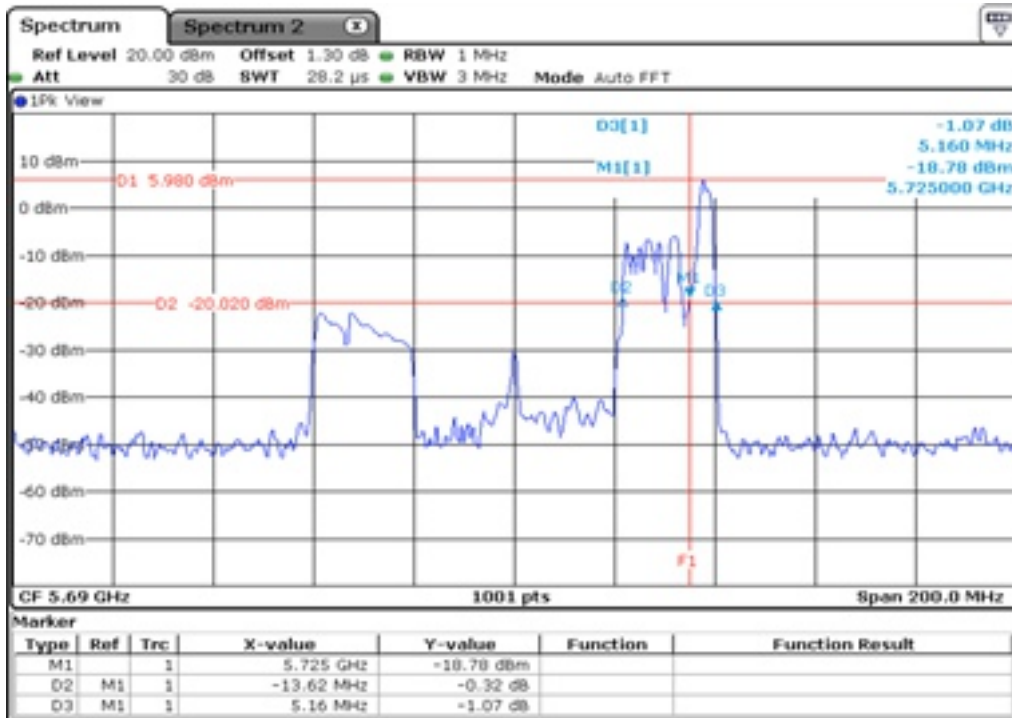

1 Starddle 26 dB Bandwitdh

2 Starddle 26 dB Bandwitdh

3 Starddle 26 dB Bandwitdh

4 Starddle 26 dB Bandwitdh

5 Starddle 26 dB Bandwitdh

6 Starddle 26 dB Bandwitdh

Test Band				WLAN_UNII2C / UNII3_AX			
Antenna				Ant 0			
Test Parameters for Channel Bandwidths							
Test Item	No.	Mode	Channel	Bandwidth	RU Tone	RB index	Verdict
Straddle 26 dB Bandwidth	1	802.11ax HE80	138	80 MHz	26	High	Pass
	2	802.11ax HE80	138	80 MHz	52	High	Pass
	3	802.11ax HE80	138	80 MHz	106	High	Pass
	4	802.11ax HE80	138	80 MHz	242	High	Pass
	5	802.11ax HE80	138	80 MHz	484	High	Pass
	6	802.11ax HE80	138	80 MHz	996	-	Pass
	7	802.11ax HE80	138	80 MHz	SU	-	Pass

1 Starddle 26 dB Bandwitdh

2 Starddle 26 dB Bandwitdh

3 Starddle 26 dB Bandwitdh

4 Starddle 26 dB Bandwitdh

5 Starddle 26 dB Bandwidh

6 Starddle 26 dB Bandwidh

7	Starddle 26 dB Bandwidh
---	-------------------------

Test Band				WLAN_UNII2C / UNII3_AX			
Antenna				Ant 1			
Test Parameters for Channel Bandwidths							
Test Item	No.	Mode	Channel	Bandwidth	RU Tone	RB index	Verdict
Straddle 26 dB Bandwidth	1	802.11ax HE80	138	80 MHz	26	High	Pass
	2	802.11ax HE80	138	80 MHz	52	High	Pass
	3	802.11ax HE80	138	80 MHz	106	High	Pass
	4	802.11ax HE80	138	80 MHz	242	High	Pass
	5	802.11ax HE80	138	80 MHz	484	High	Pass
	6	802.11ax HE80	138	80 MHz	996	-	Pass
	7	802.11ax HE80	138	80 MHz	SU	-	Pass

1 | Starddle 26 dB Bandwitdh

2 | Starddle 26 dB Bandwitdh

3 Starddle 26 dB Bandwitdh

4 Starddle 26 dB Bandwitdh

5 Starddle 26 dB Bandwitdh

6 Starddle 26 dB Bandwitdh

7	Starddle 26 dB Bandwidth
---	--------------------------