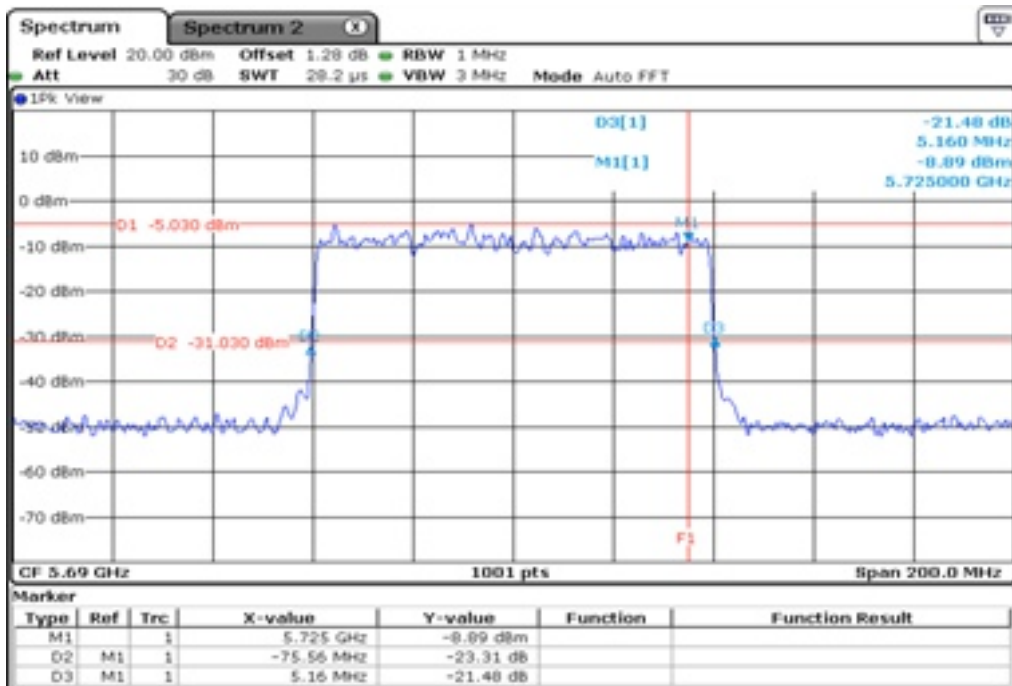

1 Starddle 26 dB Bandwitdh

2 Starddle 26 dB Bandwitdh

3 Starddle 26 dB Bandwitdh

4 Starddle 26 dB Bandwitdh

5 Starddle 26 dB Bandwitdh

6 Starddle 26 dB Bandwitdh

Test Band				WLAN_UNII2C / UNII3_AX			
Antenna				Ant 0			
Test Parameters for Channel Bandwidths							
Test Item	No.	Mode	Channel	Bandwidth	RU Tone	RB index	Verdict
Straddle 26 dB Bandwidth	1	802.11ax HE80	138	80 MHz	26	High	Pass
	2	802.11ax HE80	138	80 MHz	52	High	Pass
	3	802.11ax HE80	138	80 MHz	106	High	Pass
	4	802.11ax HE80	138	80 MHz	242	High	Pass
	5	802.11ax HE80	138	80 MHz	484	High	Pass
	6	802.11ax HE80	138	80 MHz	996	-	Pass
	7	802.11ax HE80	138	80 MHz	SU	-	Pass

1 Starddle 26 dB Bandwitdh

2 Starddle 26 dB Bandwitdh

3 Starddle 26 dB Bandwitdh

4 Starddle 26 dB Bandwitdh

5 Starddle 26 dB Bandwidh

6 Starddle 26 dB Bandwidh

7	Starddle 26 dB Bandwidh
---	-------------------------

Test Band				WLAN_UNII2C / UNII3_AX			
Antenna				Ant 1			
Test Parameters for Channel Bandwidths							
Test Item	No.	Mode	Channel	Bandwidth	RU Tone	RB index	Verdict
Straddle 26 dB Bandwidth	1	802.11ax HE80	138	80 MHz	26	High	Pass
	2	802.11ax HE80	138	80 MHz	52	High	Pass
	3	802.11ax HE80	138	80 MHz	106	High	Pass
	4	802.11ax HE80	138	80 MHz	242	High	Pass
	5	802.11ax HE80	138	80 MHz	484	High	Pass
	6	802.11ax HE80	138	80 MHz	996	-	Pass
	7	802.11ax HE80	138	80 MHz	SU	-	Pass