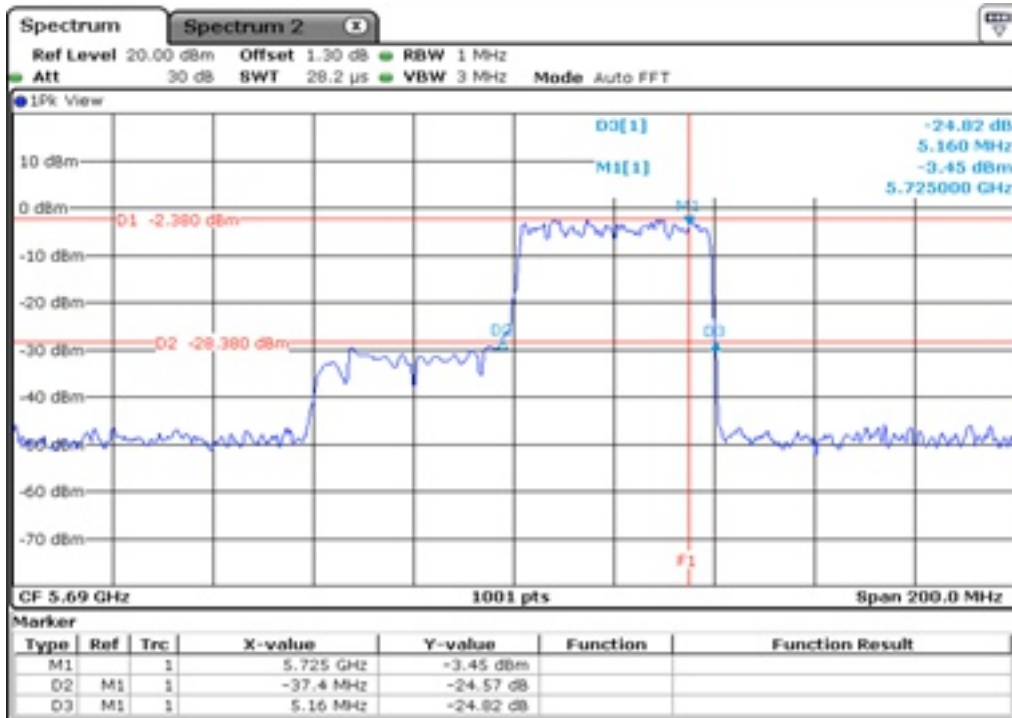

1 | Starddle 26 dB Bandwitdh

2 | Starddle 26 dB Bandwitdh

3 Starddle 26 dB Bandwitdh

4 Starddle 26 dB Bandwitdh

5 Starddle 26 dB Bandwitdh

6 Starddle 26 dB Bandwitdh

7	Starddle 26 dB Bandwidth
---	--------------------------

Test Band				WLAN_UNI11_AX			
Antenna				Ant 0			
Test Parameters for Channel Bandwidths							
Test Item	No.	Mode	Channel	Bandwidth	RU Tone	RB index	Verdict
99% Occupied Bandwidth	1	802.11ax HE20	36	20 MHz	26	Low	Pass
	2	802.11ax HE20	36	20 MHz	26	Middle	Pass
	3	802.11ax HE20	36	20 MHz	26	High	Pass
	4	802.11ax HE20	44	20 MHz	26	Low	Pass
	5	802.11ax HE20	44	20 MHz	26	Middle	Pass
	6	802.11ax HE20	44	20 MHz	26	High	Pass
	7	802.11ax HE20	48	20 MHz	26	Low	Pass
	8	802.11ax HE20	48	20 MHz	26	Middle	Pass
	9	802.11ax HE20	48	20 MHz	26	High	Pass
	10	802.11ax HE20	36	20 MHz	52	Low	Pass
	11	802.11ax HE20	36	20 MHz	52	Middle	Pass
	12	802.11ax HE20	36	20 MHz	52	High	Pass
	13	802.11ax HE20	44	20 MHz	52	Low	Pass
	14	802.11ax HE20	44	20 MHz	52	Middle	Pass
	15	802.11ax HE20	44	20 MHz	52	High	Pass
	16	802.11ax HE20	48	20 MHz	52	Low	Pass
	17	802.11ax HE20	48	20 MHz	52	Middle	Pass
	18	802.11ax HE20	48	20 MHz	52	High	Pass
	19	802.11ax HE20	36	20 MHz	106	Low	Pass
	20	802.11ax HE20	36	20 MHz	106	High	Pass
	21	802.11ax HE20	44	20 MHz	106	Low	Pass
	22	802.11ax HE20	44	20 MHz	106	High	Pass
	23	802.11ax HE20	48	20 MHz	106	Low	Pass
	24	802.11ax HE20	48	20 MHz	106	High	Pass
	25	802.11ax HE20	36	20 MHz	242	-	Pass
	26	802.11ax HE20	44	20 MHz	242	-	Pass
	27	802.11ax HE20	48	20 MHz	242	-	Pass
	28	802.11ax HE20	36	20 MHz	SU	-	Pass
	29	802.11ax HE20	44	20 MHz	SU	-	Pass
	30	802.11ax HE20	48	20 MHz	SU	-	Pass