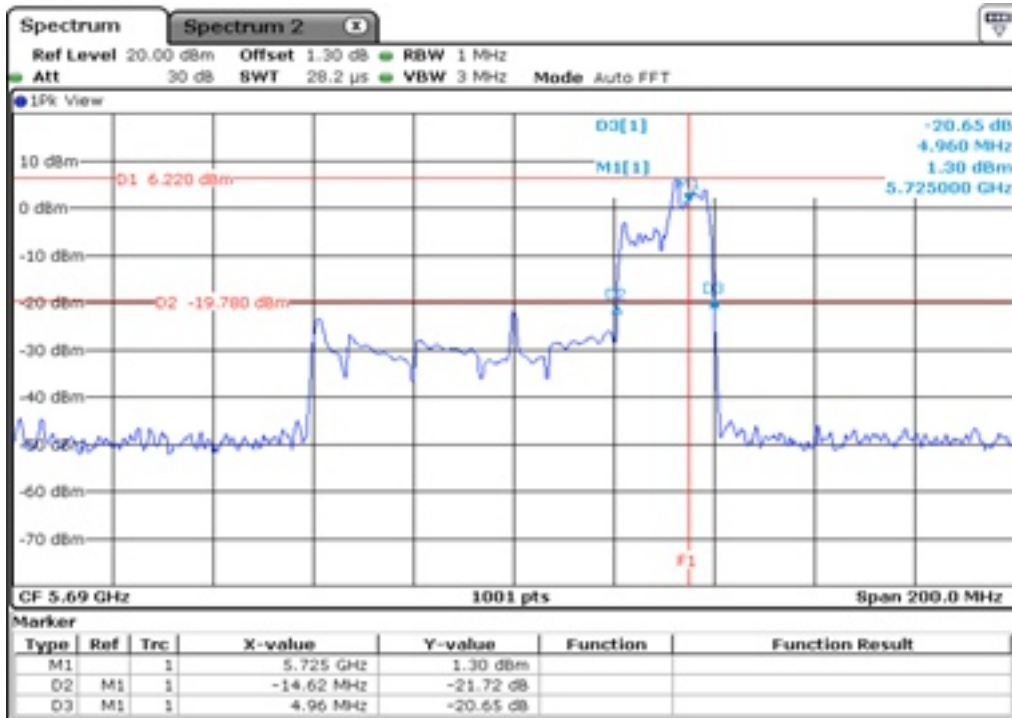

3 Starddle 26 dB Bandwitdh