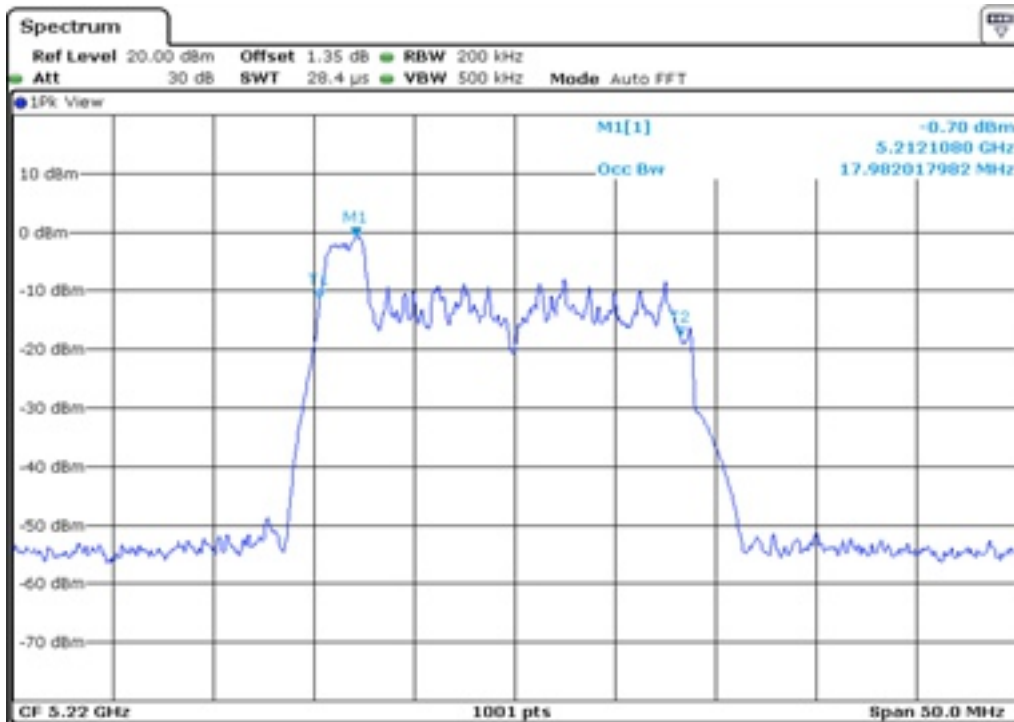

3 99% Occupied Bandwidth