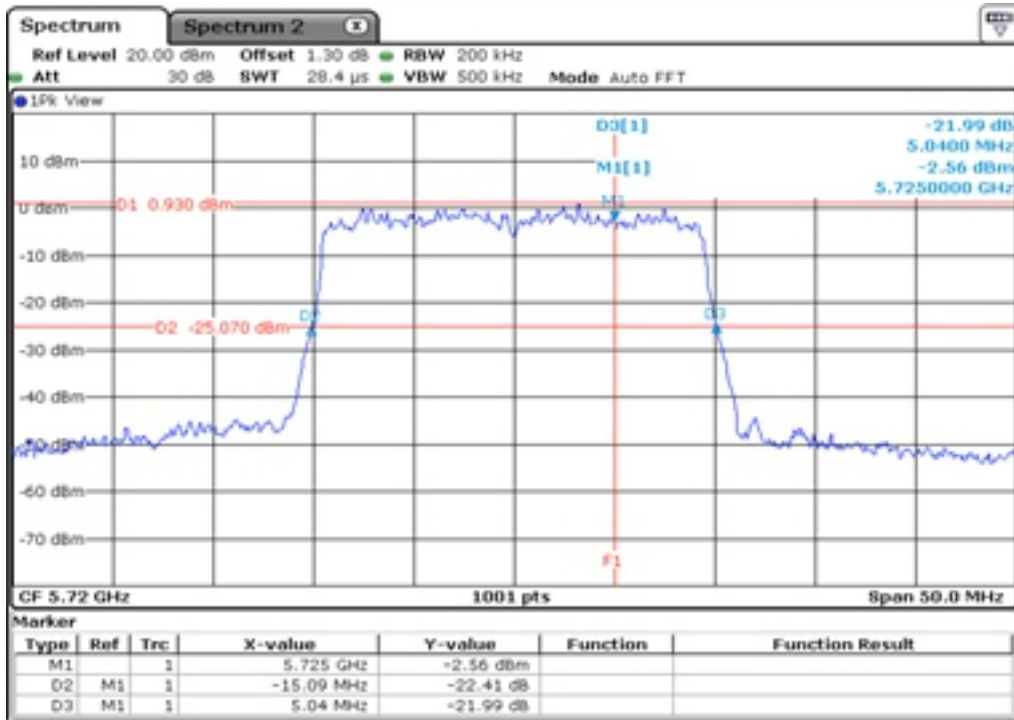

7 Starddle 26 dB Bandwidh

8 Starddle 26 dB Bandwidh

9	Starddle 26 dB Bandwidh
---	-------------------------

10	Starddle 26 dB Bandwidh
----	-------------------------

Test Band				WLAN_UNII2C / UNII3_AX			
Antenna				Ant 1			
Test Parameters for Channel Bandwidths							
Test Item	No.	Mode	Channel	Bandwidth	RU Tone	RB index	Verdict
Straddle 26 dB Bandwidth	1	802.11ax HE20	144	20 MHz	26	Low	Pass
	2	802.11ax HE20	144	20 MHz	26	Middle	Pass
	3	802.11ax HE20	144	20 MHz	26	High	Pass
	4	802.11ax HE20	144	20 MHz	52	Low	Pass
	5	802.11ax HE20	144	20 MHz	52	Middle	Pass
	6	802.11ax HE20	144	20 MHz	52	High	Pass
	7	802.11ax HE20	144	20 MHz	106	Low	Pass
	8	802.11ax HE20	144	20 MHz	106	High	Pass
	9	802.11ax HE20	144	20 MHz	242	-	Pass
	10	802.11ax HE20	144	20 MHz	SU	-	Pass

1 Starddle 26 dB Bandwidh

2 Starddle 26 dB Bandwidh

3	Starddle 26 dB Bandwidh
---	-------------------------

4	Starddle 26 dB Bandwidh
---	-------------------------

5	Starddle 26 dB Bandwidh
---	-------------------------

6	Stardle 26 dB Bandwidth
---	-------------------------

7 Starddle 26 dB Bandwidth

8 Starddle 26 dB Bandwidth

9	Starddle 26 dB Bandwidh
---	-------------------------

10

Starddle 26 dB Bandwidh

Test Band				WLAN_UNII2C / UNII3_AX			
Antenna				Ant 0			
Test Parameters for Channel Bandwidths							
Test Item	No.	Mode	Channel	Bandwidth	RU Tone	RB index	Verdict
Straddle 26 dB Bandwidth	1	802.11ax HE40	142	40 MHz	26	High	Pass
	2	802.11ax HE40	142	40 MHz	52	High	Pass
	3	802.11ax HE40	142	40 MHz	106	High	Pass
	4	802.11ax HE40	142	40 MHz	242	High	Pass
	5	802.11ax HE40	142	40 MHz	484	-	Pass
	6	802.11ax HE40	142	40 MHz	SU	-	Pass