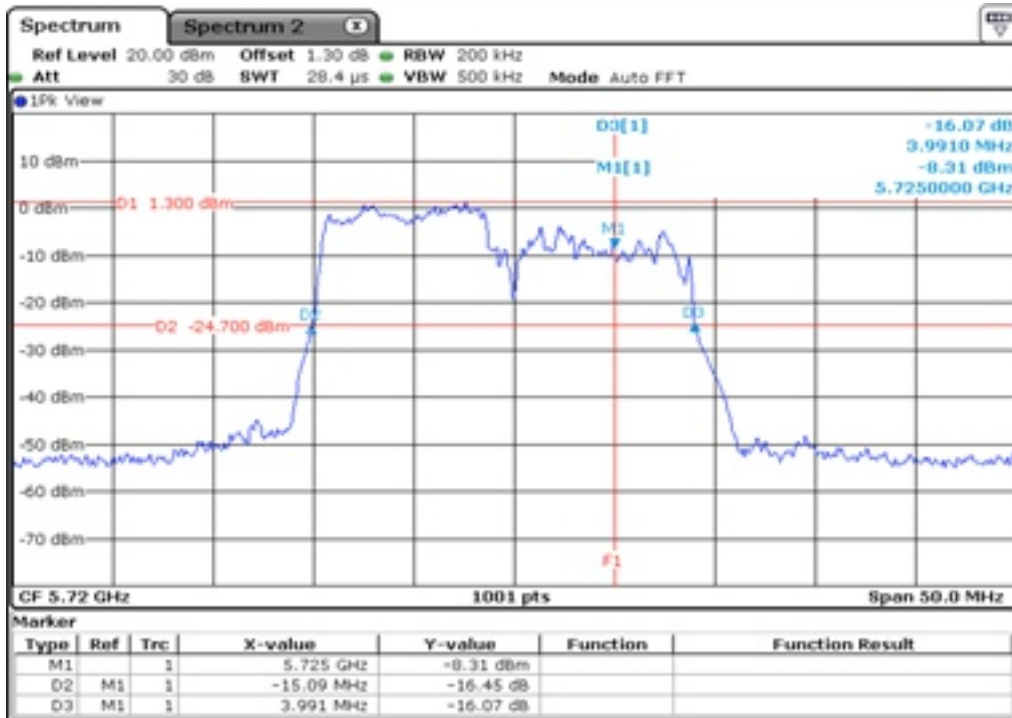

7 Starddle 26 dB Bandwidh

8 Starddle 26 dB Bandwidh

9	Starddle 26 dB Bandwidh
---	-------------------------

10	Starddle 26 dB Bandwidh
----	-------------------------

Test Band				WLAN_UNII2C / UNII3_AX			
Antenna				Ant 1			
Test Parameters for Channel Bandwidths							
Test Item	No.	Mode	Channel	Bandwidth	RU Tone	RB index	Verdict
Straddle 26 dB Bandwidth	1	802.11ax HE20	144	20 MHz	26	Low	Pass
	2	802.11ax HE20	144	20 MHz	26	Middle	Pass
	3	802.11ax HE20	144	20 MHz	26	High	Pass
	4	802.11ax HE20	144	20 MHz	52	Low	Pass
	5	802.11ax HE20	144	20 MHz	52	Middle	Pass
	6	802.11ax HE20	144	20 MHz	52	High	Pass
	7	802.11ax HE20	144	20 MHz	106	Low	Pass
	8	802.11ax HE20	144	20 MHz	106	High	Pass
	9	802.11ax HE20	144	20 MHz	242	-	Pass
	10	802.11ax HE20	144	20 MHz	SU	-	Pass

1 Starddle 26 dB Bandwidh

2 Starddle 26 dB Bandwidh

3	Starddle 26 dB Bandwidh
---	-------------------------

4	Starddle 26 dB Bandwidh
---	-------------------------

5	Starddle 26 dB Bandwidh
---	-------------------------

6	Stardle 26 dB Bandwidth
---	-------------------------

7 Starddle 26 dB Bandwidth

8 Starddle 26 dB Bandwidth

9	Starddle 26 dB Bandwidh
---	-------------------------

10

Starddle 26 dB Bandwidh

Test Band				WLAN_UNII2C / UNII3_AX			
Antenna				Ant 0			
Test Parameters for Channel Bandwidths							
Test Item	No.	Mode	Channel	Bandwidth	RU Tone	RB index	Verdict
Straddle 26 dB Bandwidth	1	802.11ax HE40	142	40 MHz	26	High	Pass
	2	802.11ax HE40	142	40 MHz	52	High	Pass
	3	802.11ax HE40	142	40 MHz	106	High	Pass
	4	802.11ax HE40	142	40 MHz	242	High	Pass
	5	802.11ax HE40	142	40 MHz	484	-	Pass
	6	802.11ax HE40	142	40 MHz	SU	-	Pass