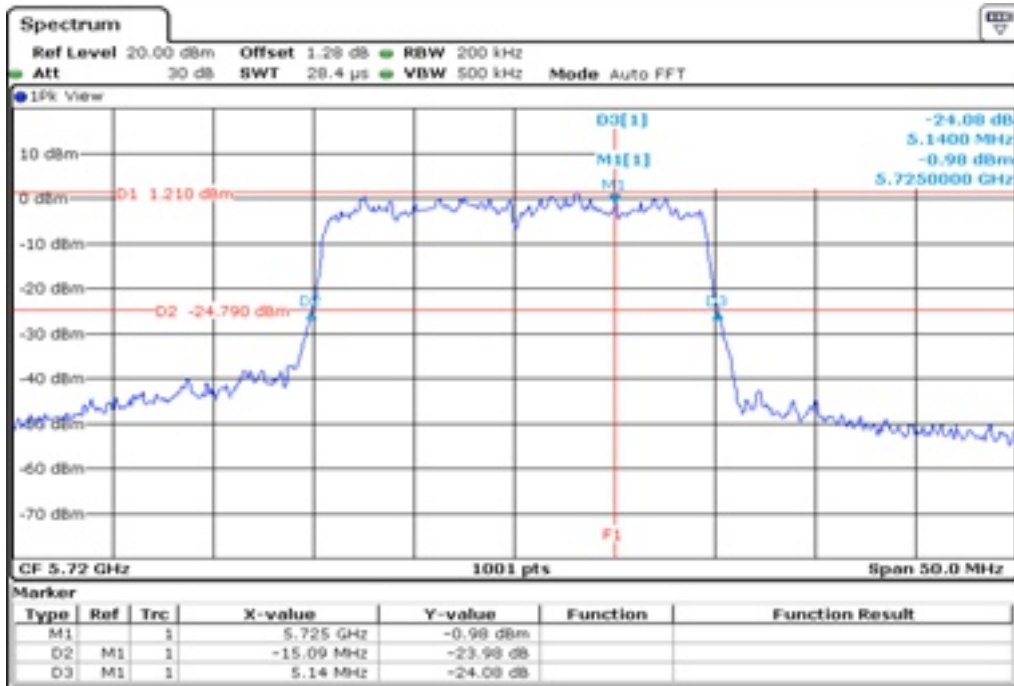

16	26 dB Bandwidth
----	-----------------

Test Band				WLAN_UNII2C / UNII3_AX			
Antenna				Ant 0			
Test Parameters for Channel Bandwidths							
Test Item	No.	Mode	Channel	Bandwidth	RU Tone	RB index	Verdict
Straddle 26 dB Bandwidth	1	802.11ax HE20	144	20 MHz	26	Low	Pass
	2	802.11ax HE20	144	20 MHz	26	Middle	Pass
	3	802.11ax HE20	144	20 MHz	26	High	Pass
	4	802.11ax HE20	144	20 MHz	52	Low	Pass
	5	802.11ax HE20	144	20 MHz	52	Middle	Pass
	6	802.11ax HE20	144	20 MHz	52	High	Pass
	7	802.11ax HE20	144	20 MHz	106	Low	Pass
	8	802.11ax HE20	144	20 MHz	106	High	Pass
	9	802.11ax HE20	144	20 MHz	242	-	Pass
	10	802.11ax HE20	144	20 MHz	SU	-	Pass

1 Starddle 26 dB Bandwidth

2 Starddle 26 dB Bandwidth

3	Starddle 26 dB Bandwidth
---	--------------------------

4 Starddle 26 dB Bandwidh

5 Starddle 26 dB Bandwidh

6	Starddle 26 dB Bandwidth
---	--------------------------

7 Starddle 26 dB Bandwidh

8 Starddle 26 dB Bandwidh

9	Starddle 26 dB Bandwidh
---	-------------------------

10	Starddle 26 dB Bandwidh
----	-------------------------

Test Band				WLAN_UNII2C / UNII3_AX			
Antenna				Ant 1			
Test Parameters for Channel Bandwidths							
Test Item	No.	Mode	Channel	Bandwidth	RU Tone	RB index	Verdict
Straddle 26 dB Bandwidth	1	802.11ax HE20	144	20 MHz	26	Low	Pass
	2	802.11ax HE20	144	20 MHz	26	Middle	Pass
	3	802.11ax HE20	144	20 MHz	26	High	Pass
	4	802.11ax HE20	144	20 MHz	52	Low	Pass
	5	802.11ax HE20	144	20 MHz	52	Middle	Pass
	6	802.11ax HE20	144	20 MHz	52	High	Pass
	7	802.11ax HE20	144	20 MHz	106	Low	Pass
	8	802.11ax HE20	144	20 MHz	106	High	Pass
	9	802.11ax HE20	144	20 MHz	242	-	Pass
	10	802.11ax HE20	144	20 MHz	SU	-	Pass