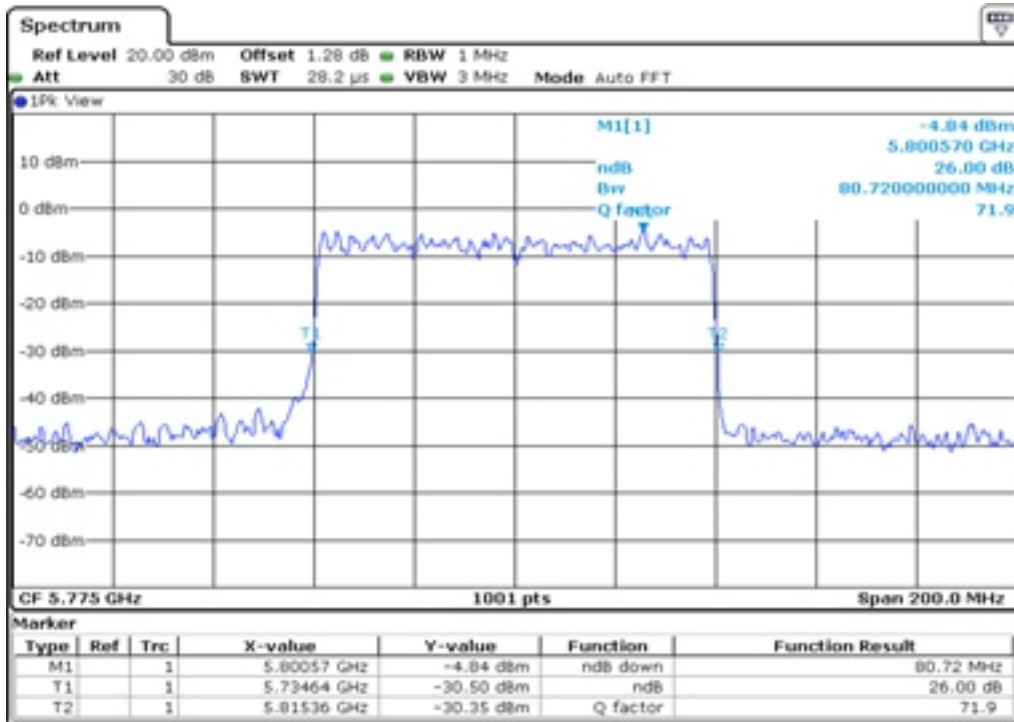

9

26 dB Bandwidth

10 26 dB Bandwidth

11 26 dB Bandwidth

12	26 dB Bandwidth
----	-----------------

13 26 dB Bandwidth

14 26 dB Bandwidth

15	26 dB Bandwidth
----	-----------------

16	26 dB Bandwidth
----	-----------------

Test Band				WLAN_UNII2C / UNII3_AX			
Antenna				Ant 0			
Test Parameters for Channel Bandwidths							
Test Item	No.	Mode	Channel	Bandwidth	RU Tone	RB index	Verdict
Straddle 26 dB Bandwidth	1	802.11ax HE20	144	20 MHz	26	Low	Pass
	2	802.11ax HE20	144	20 MHz	26	Middle	Pass
	3	802.11ax HE20	144	20 MHz	26	High	Pass
	4	802.11ax HE20	144	20 MHz	52	Low	Pass
	5	802.11ax HE20	144	20 MHz	52	Middle	Pass
	6	802.11ax HE20	144	20 MHz	52	High	Pass
	7	802.11ax HE20	144	20 MHz	106	Low	Pass
	8	802.11ax HE20	144	20 MHz	106	High	Pass
	9	802.11ax HE20	144	20 MHz	242	-	Pass
	10	802.11ax HE20	144	20 MHz	SU	-	Pass