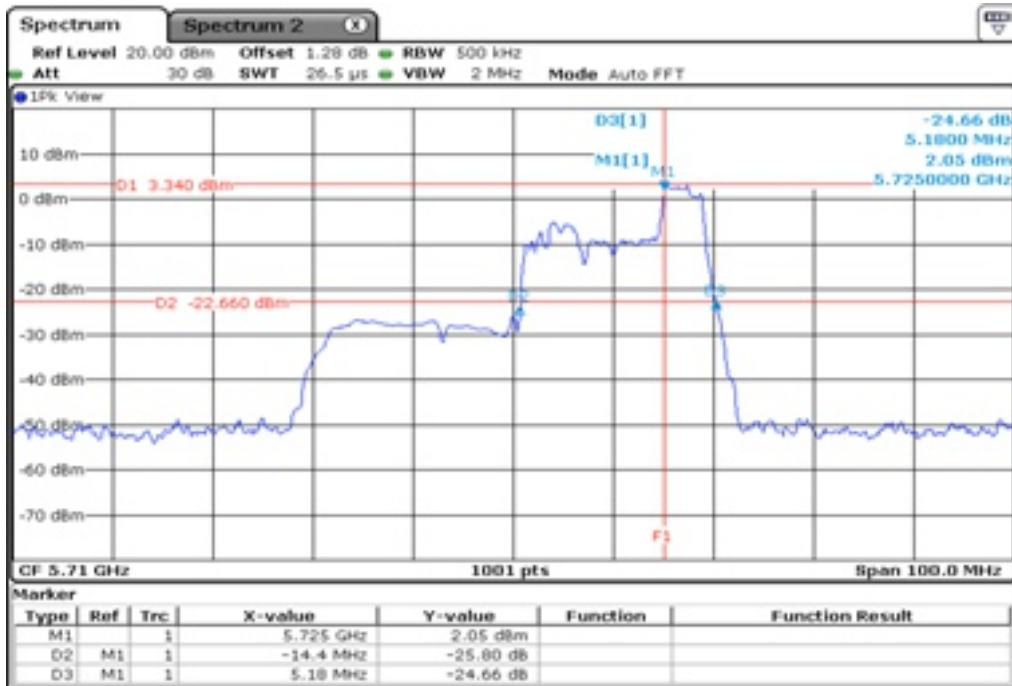

1 Starddle 26 dB Bandwidh

2 Starddle 26 dB Bandwidh

3	Starddle 26 dB Bandwidh
---	-------------------------

4	Starddle 26 dB Bandwidh
---	-------------------------

5	Starddle 26 dB Bandwidh
---	-------------------------

6	Stardle 26 dB Bandwidth
---	-------------------------

7 Starddle 26 dB Bandwidth

8 Starddle 26 dB Bandwidth

9	Starddle 26 dB Bandwidh
---	-------------------------

10

Starddle 26 dB Bandwidh

Test Band				WLAN_UNII2C / UNII3_AX			
Antenna				Ant 0			
Test Parameters for Channel Bandwidths							
Test Item	No.	Mode	Channel	Bandwidth	RU Tone	RB index	Verdict
Straddle 26 dB Bandwidth	1	802.11ax HE40	142	40 MHz	26	High	Pass
	2	802.11ax HE40	142	40 MHz	52	High	Pass
	3	802.11ax HE40	142	40 MHz	106	High	Pass
	4	802.11ax HE40	142	40 MHz	242	High	Pass
	5	802.11ax HE40	142	40 MHz	484	-	Pass
	6	802.11ax HE40	142	40 MHz	SU	-	Pass

1 Starddle 26 dB Bandwitdh

2 Starddle 26 dB Bandwitdh

3 Starddle 26 dB Bandwitdh

4 Starddle 26 dB Bandwitdh

5 Starddle 26 dB Bandwitdh

6 Starddle 26 dB Bandwitdh

Test Band				WLAN_UNII2C / UNII3_AX			
Antenna				Ant 1			
Test Parameters for Channel Bandwidths							
Test Item	No.	Mode	Channel	Bandwidth	RU Tone	RB index	Verdict
Straddle 26 dB Bandwidth	1	802.11ax HE40	142	40 MHz	26	High	Pass
	2	802.11ax HE40	142	40 MHz	52	High	Pass
	3	802.11ax HE40	142	40 MHz	106	High	Pass
	4	802.11ax HE40	142	40 MHz	242	High	Pass
	5	802.11ax HE40	142	40 MHz	484	-	Pass
	6	802.11ax HE40	142	40 MHz	SU	-	Pass