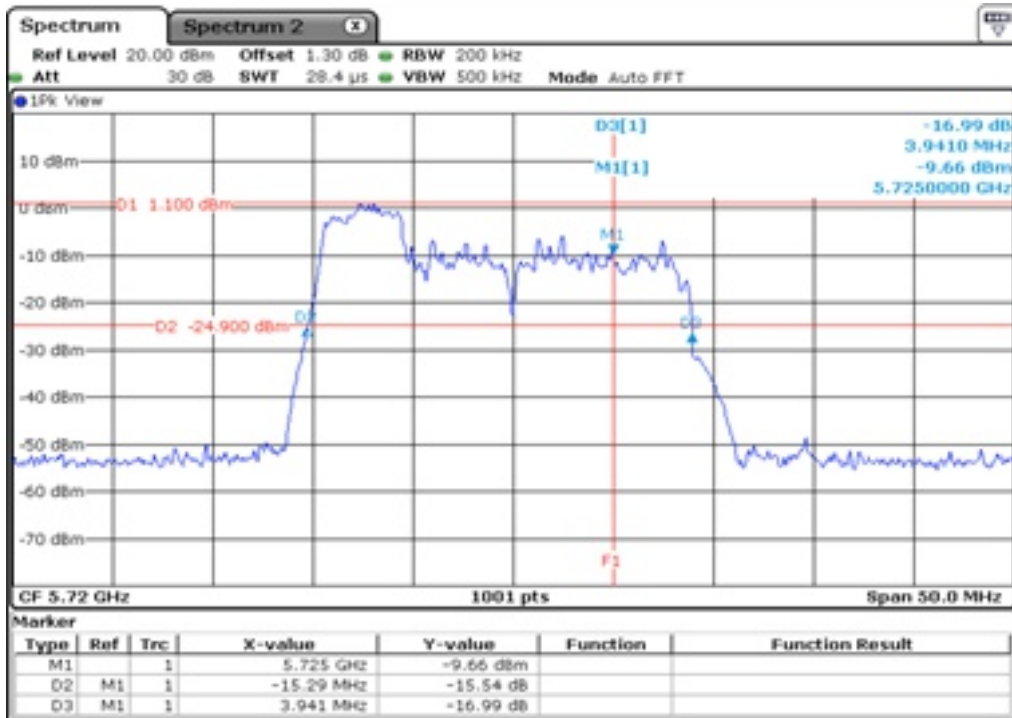

4	Starddle 26 dB Bandwidh