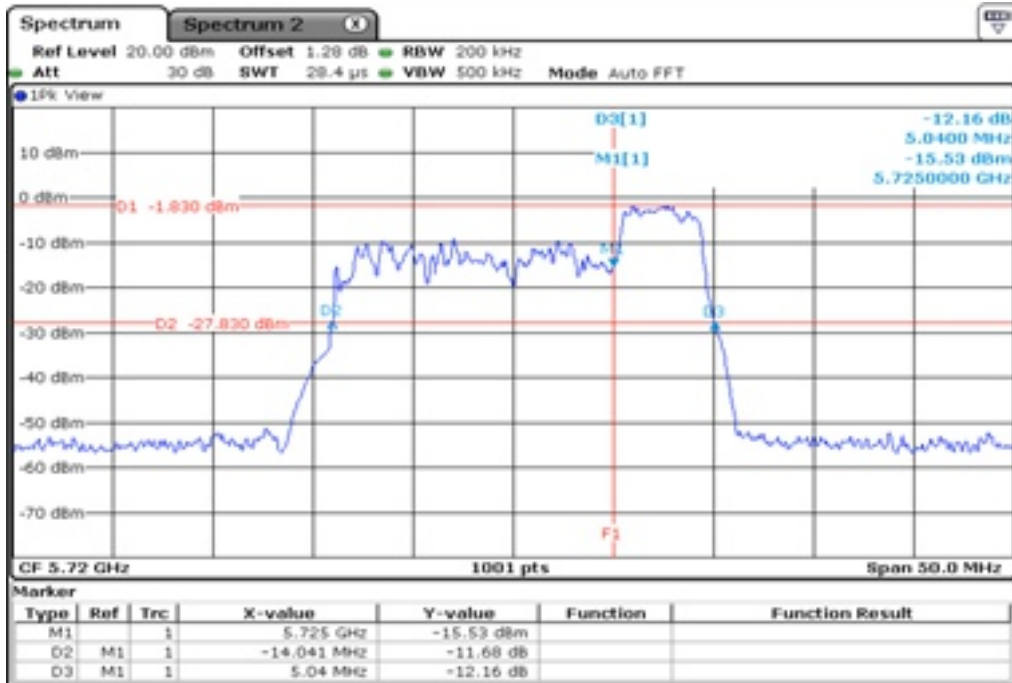

16	26 dB Bandwidth
----	-----------------

Test Band				WLAN_UNII2C / UNII3_AX			
Antenna				Ant 0			
Test Parameters for Channel Bandwidths							
Test Item	No.	Mode	Channel	Bandwidth	RU Tone	RB index	Verdict
Straddle 26 dB Bandwidth	1	802.11ax HE20	144	20 MHz	26	Low	Pass
	2	802.11ax HE20	144	20 MHz	26	Middle	Pass
	3	802.11ax HE20	144	20 MHz	26	High	Pass
	4	802.11ax HE20	144	20 MHz	52	Low	Pass
	5	802.11ax HE20	144	20 MHz	52	Middle	Pass
	6	802.11ax HE20	144	20 MHz	52	High	Pass
	7	802.11ax HE20	144	20 MHz	106	Low	Pass
	8	802.11ax HE20	144	20 MHz	106	High	Pass
	9	802.11ax HE20	144	20 MHz	242	-	Pass
	10	802.11ax HE20	144	20 MHz	SU	-	Pass

1 Starddle 26 dB Bandwidth

2 Starddle 26 dB Bandwidth

3	Starddle 26 dB Bandwidth
---	--------------------------

4 Starddle 26 dB Bandwidh

5 Starddle 26 dB Bandwidh

6	Starddle 26 dB Bandwidth
---	--------------------------

7 Starddle 26 dB Bandwidh

8 Starddle 26 dB Bandwidh

9	Starddle 26 dB Bandwidh
---	-------------------------

10	Starddle 26 dB Bandwidh
----	-------------------------

Test Band				WLAN_UNII2C / UNII3_AX			
Antenna				Ant 1			
Test Parameters for Channel Bandwidths							
Test Item	No.	Mode	Channel	Bandwidth	RU Tone	RB index	Verdict
Straddle 26 dB Bandwidth	1	802.11ax HE20	144	20 MHz	26	Low	Pass
	2	802.11ax HE20	144	20 MHz	26	Middle	Pass
	3	802.11ax HE20	144	20 MHz	26	High	Pass
	4	802.11ax HE20	144	20 MHz	52	Low	Pass
	5	802.11ax HE20	144	20 MHz	52	Middle	Pass
	6	802.11ax HE20	144	20 MHz	52	High	Pass
	7	802.11ax HE20	144	20 MHz	106	Low	Pass
	8	802.11ax HE20	144	20 MHz	106	High	Pass
	9	802.11ax HE20	144	20 MHz	242	-	Pass
	10	802.11ax HE20	144	20 MHz	SU	-	Pass