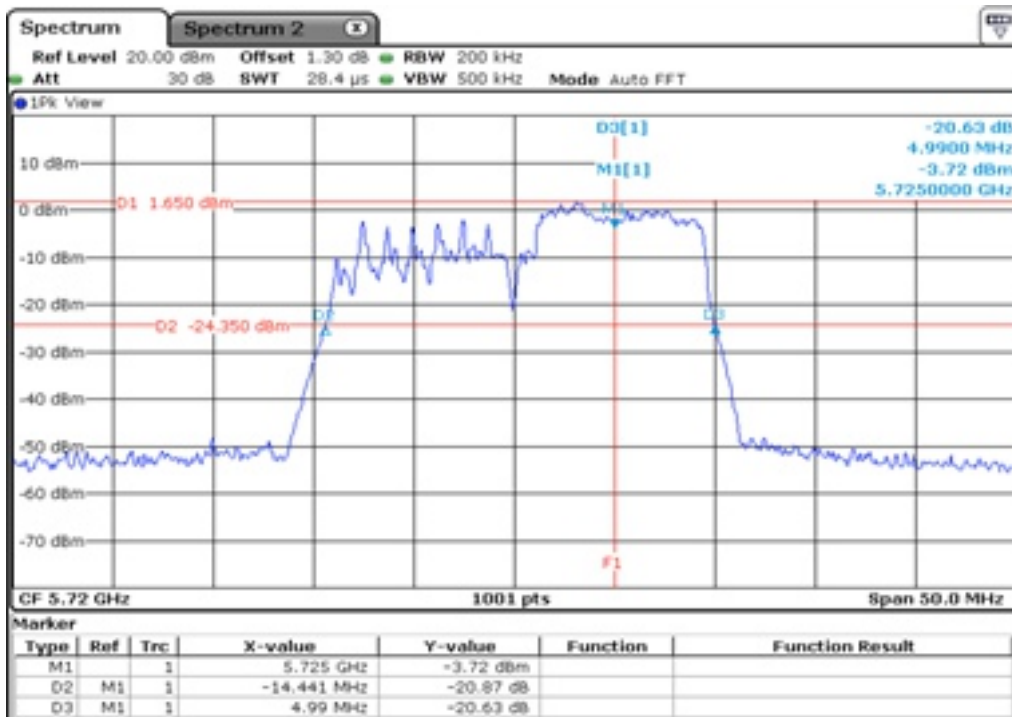

7 Starddle 26 dB Bandwidh

8 Starddle 26 dB Bandwidh

9	Starddle 26 dB Bandwidh
---	-------------------------

10	Starddle 26 dB Bandwidh
----	-------------------------

Test Band				WLAN_UNII2C / UNII3_AX			
Antenna				Ant 1			
Test Parameters for Channel Bandwidths							
Test Item	No.	Mode	Channel	Bandwidth	RU Tone	RB index	Verdict
Straddle 26 dB Bandwidth	1	802.11ax HE20	144	20 MHz	26	Low	Pass
	2	802.11ax HE20	144	20 MHz	26	Middle	Pass
	3	802.11ax HE20	144	20 MHz	26	High	Pass
	4	802.11ax HE20	144	20 MHz	52	Low	Pass
	5	802.11ax HE20	144	20 MHz	52	Middle	Pass
	6	802.11ax HE20	144	20 MHz	52	High	Pass
	7	802.11ax HE20	144	20 MHz	106	Low	Pass
	8	802.11ax HE20	144	20 MHz	106	High	Pass
	9	802.11ax HE20	144	20 MHz	242	-	Pass
	10	802.11ax HE20	144	20 MHz	SU	-	Pass

1 Starddle 26 dB Bandwidh

2 Starddle 26 dB Bandwidh

3	Starddle 26 dB Bandwidh
---	-------------------------

4	Starddle 26 dB Bandwidh
---	-------------------------

5	Starddle 26 dB Bandwidh
---	-------------------------

6	Stardle 26 dB Bandwidth
---	-------------------------

7 Starddle 26 dB Bandwidth

8 Starddle 26 dB Bandwidth

9	Starddle 26 dB Bandwidh
---	-------------------------

10

Starddle 26 dB Bandwidh

Test Band				WLAN_UNII2C / UNII3_AX			
Antenna				Ant 0			
Test Parameters for Channel Bandwidths							
Test Item	No.	Mode	Channel	Bandwidth	RU Tone	RB index	Verdict
Straddle 26 dB Bandwidth	1	802.11ax HE40	142	40 MHz	26	High	Pass
	2	802.11ax HE40	142	40 MHz	52	High	Pass
	3	802.11ax HE40	142	40 MHz	106	High	Pass
	4	802.11ax HE40	142	40 MHz	242	High	Pass
	5	802.11ax HE40	142	40 MHz	484	-	Pass
	6	802.11ax HE40	142	40 MHz	SU	-	Pass