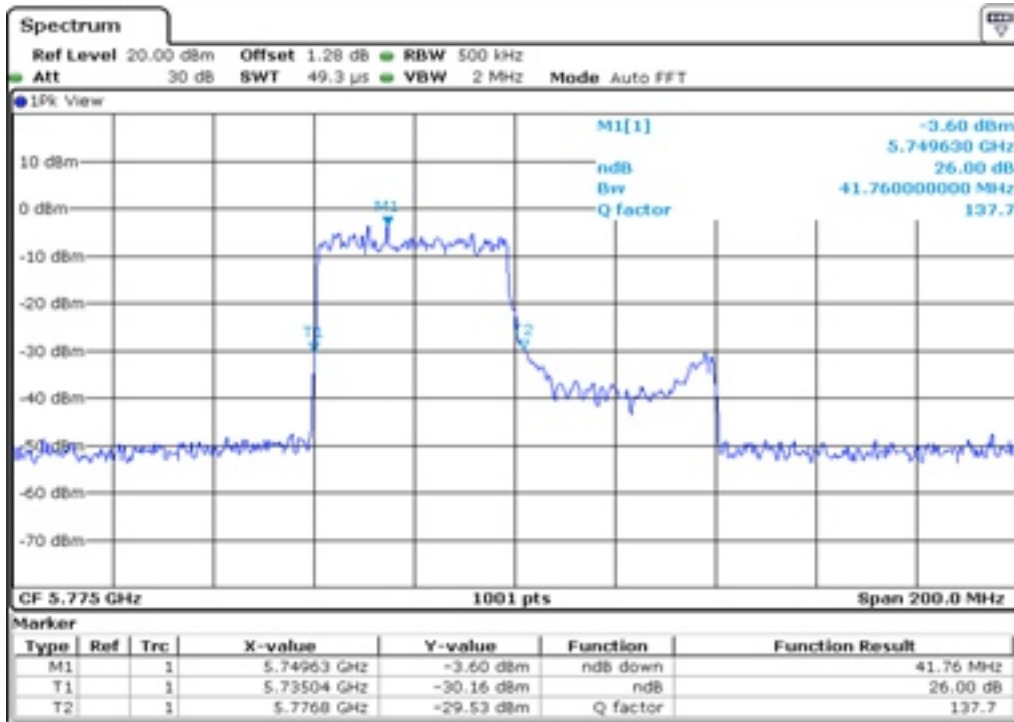

9

26 dB Bandwidth

10 26 dB Bandwidth

11 26 dB Bandwidth

12	26 dB Bandwidth
----	-----------------

13 26 dB Bandwidth

14 26 dB Bandwidth

15	26 dB Bandwidth
----	-----------------

16	26 dB Bandwidth
----	-----------------

Test Band				WLAN_UNII2C / UNII3_AX			
Antenna				Ant 0			
Test Parameters for Channel Bandwidths							
Test Item	No.	Mode	Channel	Bandwidth	RU Tone	RB index	Verdict
Straddle 26 dB Bandwidth	1	802.11ax HE20	144	20 MHz	26	Low	Pass
	2	802.11ax HE20	144	20 MHz	26	Middle	Pass
	3	802.11ax HE20	144	20 MHz	26	High	Pass
	4	802.11ax HE20	144	20 MHz	52	Low	Pass
	5	802.11ax HE20	144	20 MHz	52	Middle	Pass
	6	802.11ax HE20	144	20 MHz	52	High	Pass
	7	802.11ax HE20	144	20 MHz	106	Low	Pass
	8	802.11ax HE20	144	20 MHz	106	High	Pass
	9	802.11ax HE20	144	20 MHz	242	-	Pass
	10	802.11ax HE20	144	20 MHz	SU	-	Pass