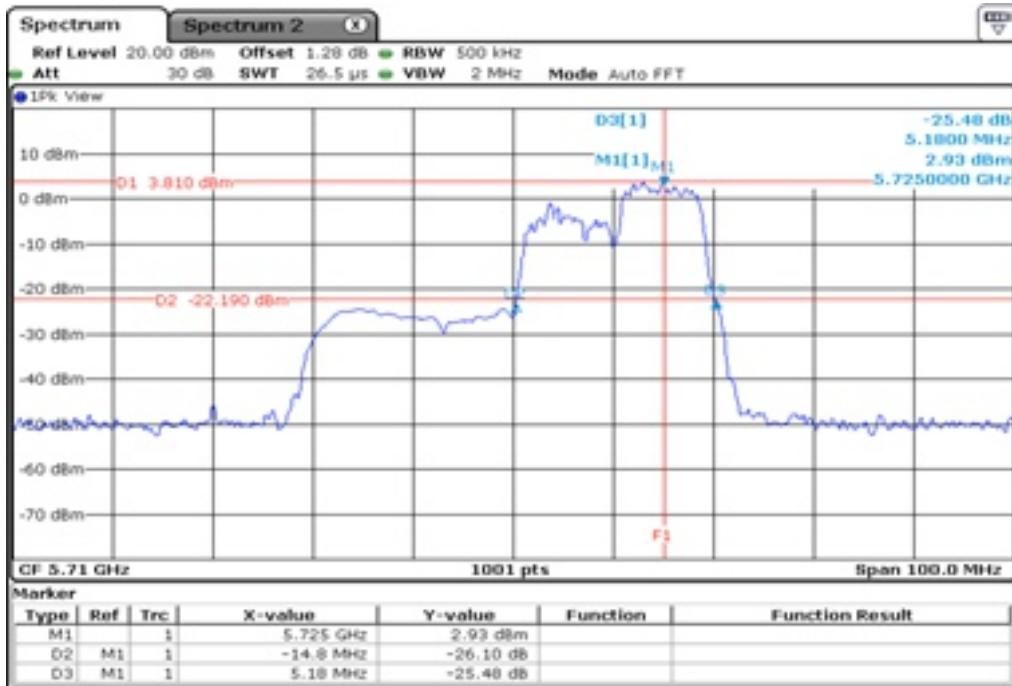

1 Starddle 26 dB Bandwidh

2 Starddle 26 dB Bandwidh

3	Starddle 26 dB Bandwidh
---	-------------------------

4	Starddle 26 dB Bandwidh
---	-------------------------

5	Starddle 26 dB Bandwidh
---	-------------------------

6	Stardle 26 dB Bandwidth
---	-------------------------

7 Starddle 26 dB Bandwidth

8 Starddle 26 dB Bandwidth

9	Starddle 26 dB Bandwidh
---	-------------------------

10

Starddle 26 dB Bandwidh

Test Band				WLAN_UNII2C / UNII3_AX			
Antenna				Ant 0			
Test Parameters for Channel Bandwidths							
Test Item	No.	Mode	Channel	Bandwidth	RU Tone	RB index	Verdict
Straddle 26 dB Bandwidth	1	802.11ax HE40	142	40 MHz	26	High	Pass
	2	802.11ax HE40	142	40 MHz	52	High	Pass
	3	802.11ax HE40	142	40 MHz	106	High	Pass
	4	802.11ax HE40	142	40 MHz	242	High	Pass
	5	802.11ax HE40	142	40 MHz	484	-	Pass
	6	802.11ax HE40	142	40 MHz	SU	-	Pass

1 Starddle 26 dB Bandwitdh

2 Starddle 26 dB Bandwitdh

3 Starddle 26 dB Bandwitdh

4 Starddle 26 dB Bandwitdh

5 Starddle 26 dB Bandwitdh

6 Starddle 26 dB Bandwitdh

Test Band				WLAN_UNII2C / UNII3_AX			
Antenna				Ant 1			
Test Parameters for Channel Bandwidths							
Test Item	No.	Mode	Channel	Bandwidth	RU Tone	RB index	Verdict
Straddle 26 dB Bandwidth	1	802.11ax HE40	142	40 MHz	26	High	Pass
	2	802.11ax HE40	142	40 MHz	52	High	Pass
	3	802.11ax HE40	142	40 MHz	106	High	Pass
	4	802.11ax HE40	142	40 MHz	242	High	Pass
	5	802.11ax HE40	142	40 MHz	484	-	Pass
	6	802.11ax HE40	142	40 MHz	SU	-	Pass