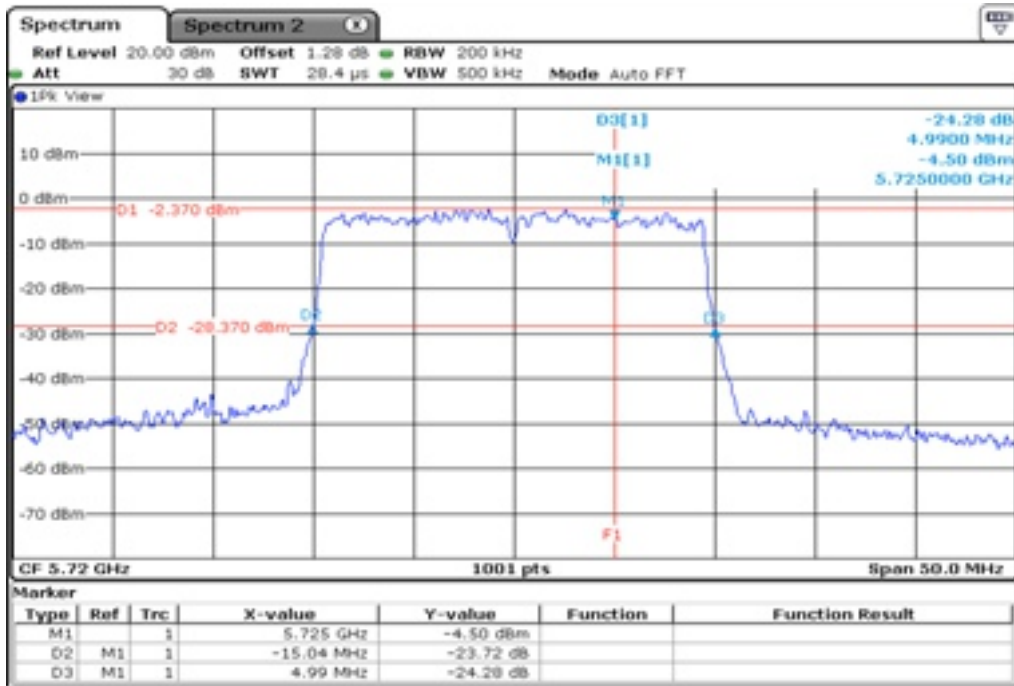

16	26 dB Bandwidth
----	-----------------

Test Band				WLAN_UNII2C / UNII3_AX			
Antenna				Ant 0			
Test Parameters for Channel Bandwidths							
Test Item	No.	Mode	Channel	Bandwidth	RU Tone	RB index	Verdict
Straddle 26 dB Bandwidth	1	802.11ax HE20	144	20 MHz	26	Low	Pass
	2	802.11ax HE20	144	20 MHz	26	Middle	Pass
	3	802.11ax HE20	144	20 MHz	26	High	Pass
	4	802.11ax HE20	144	20 MHz	52	Low	Pass
	5	802.11ax HE20	144	20 MHz	52	Middle	Pass
	6	802.11ax HE20	144	20 MHz	52	High	Pass
	7	802.11ax HE20	144	20 MHz	106	Low	Pass
	8	802.11ax HE20	144	20 MHz	106	High	Pass
	9	802.11ax HE20	144	20 MHz	242	-	Pass
	10	802.11ax HE20	144	20 MHz	SU	-	Pass

1 Starddle 26 dB Bandwidth

2 Starddle 26 dB Bandwidth

3	Starddle 26 dB Bandwidth
---	--------------------------

4 Starddle 26 dB Bandwidh

5 Starddle 26 dB Bandwidh

6	Starddle 26 dB Bandwidth
---	--------------------------

7 Starddle 26 dB Bandwidh

8 Starddle 26 dB Bandwidh

9	Starddle 26 dB Bandwidh
---	-------------------------

10	Starddle 26 dB Bandwidh
----	-------------------------

Test Band				WLAN_UNII2C / UNII3_AX			
Antenna				Ant 1			
Test Parameters for Channel Bandwidths							
Test Item	No.	Mode	Channel	Bandwidth	RU Tone	RB index	Verdict
Straddle 26 dB Bandwidth	1	802.11ax HE20	144	20 MHz	26	Low	Pass
	2	802.11ax HE20	144	20 MHz	26	Middle	Pass
	3	802.11ax HE20	144	20 MHz	26	High	Pass
	4	802.11ax HE20	144	20 MHz	52	Low	Pass
	5	802.11ax HE20	144	20 MHz	52	Middle	Pass
	6	802.11ax HE20	144	20 MHz	52	High	Pass
	7	802.11ax HE20	144	20 MHz	106	Low	Pass
	8	802.11ax HE20	144	20 MHz	106	High	Pass
	9	802.11ax HE20	144	20 MHz	242	-	Pass
	10	802.11ax HE20	144	20 MHz	SU	-	Pass