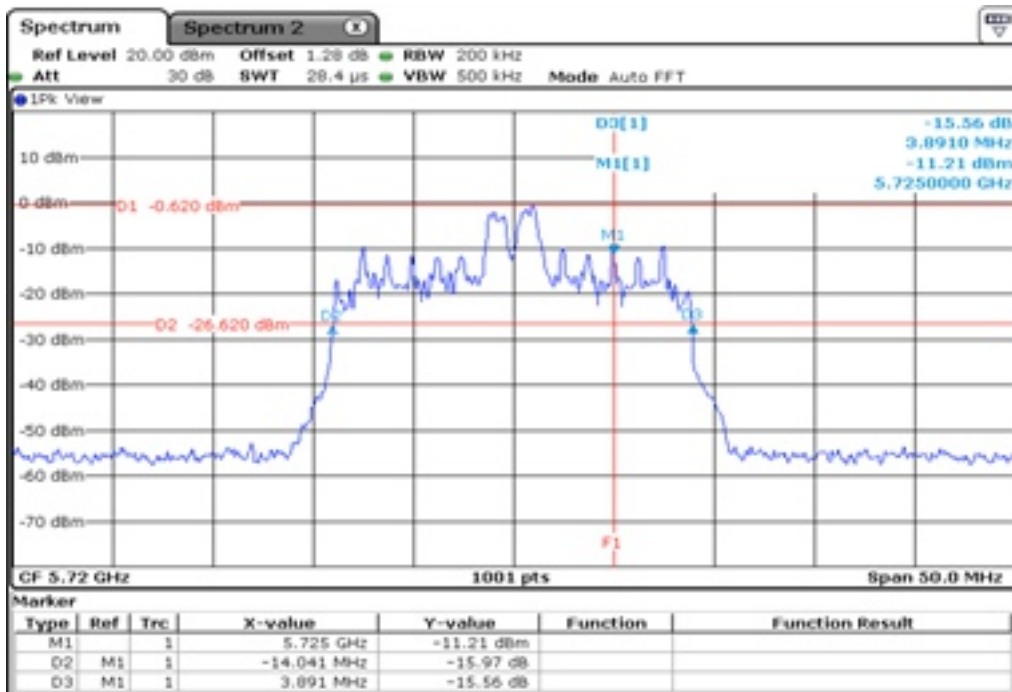

1 Starddle 26 dB Bandwidth