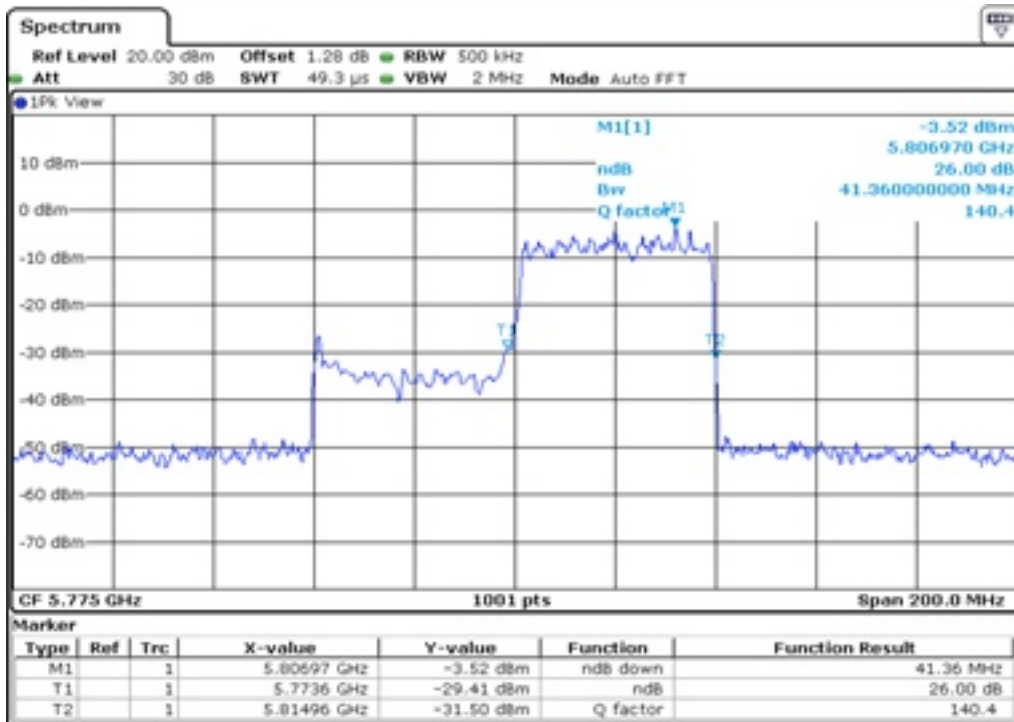

9

26 dB Bandwidth

10 26 dB Bandwidth

11 26 dB Bandwidth

12	26 dB Bandwidth
----	-----------------

13 26 dB Bandwidth

14 26 dB Bandwidth

15	26 dB Bandwidth
----	-----------------

16	26 dB Bandwidth
----	-----------------

Test Band				WLAN_UNII2C / UNII3_AX			
Antenna				Ant 0			
Test Parameters for Channel Bandwidths							
Test Item	No.	Mode	Channel	Bandwidth	RU Tone	RB index	Verdict
Straddle 26 dB Bandwidth	1	802.11ax HE20	144	20 MHz	26	Low	Pass
	2	802.11ax HE20	144	20 MHz	26	Middle	Pass
	3	802.11ax HE20	144	20 MHz	26	High	Pass
	4	802.11ax HE20	144	20 MHz	52	Low	Pass
	5	802.11ax HE20	144	20 MHz	52	Middle	Pass
	6	802.11ax HE20	144	20 MHz	52	High	Pass
	7	802.11ax HE20	144	20 MHz	106	Low	Pass
	8	802.11ax HE20	144	20 MHz	106	High	Pass
	9	802.11ax HE20	144	20 MHz	242	-	Pass
	10	802.11ax HE20	144	20 MHz	SU	-	Pass