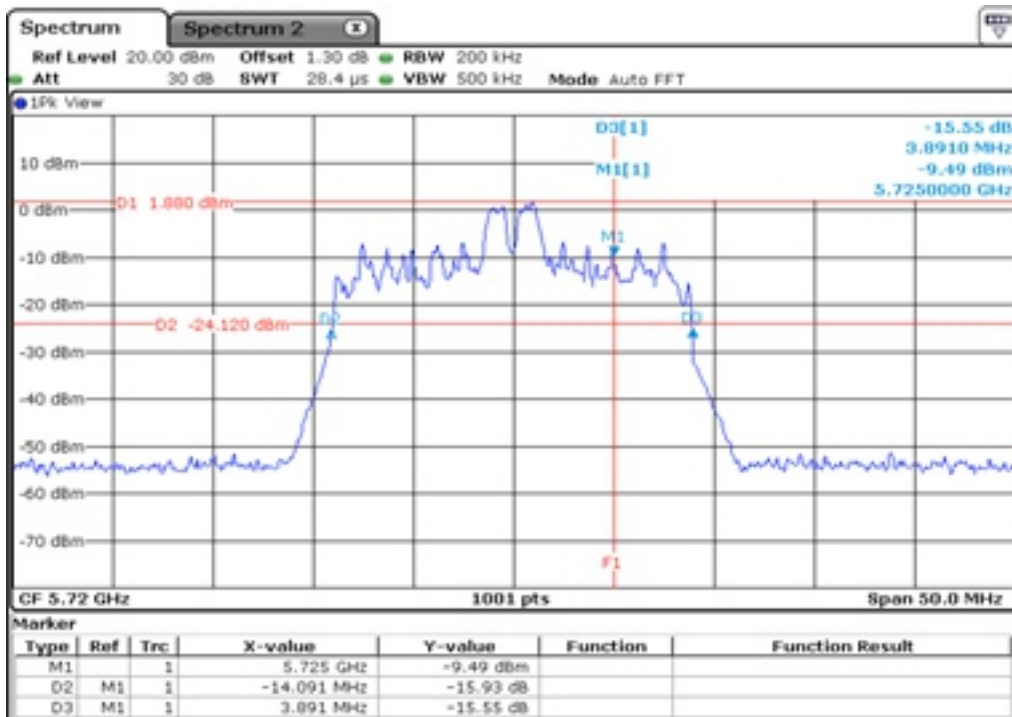

1 Starddle 26 dB Bandwidh