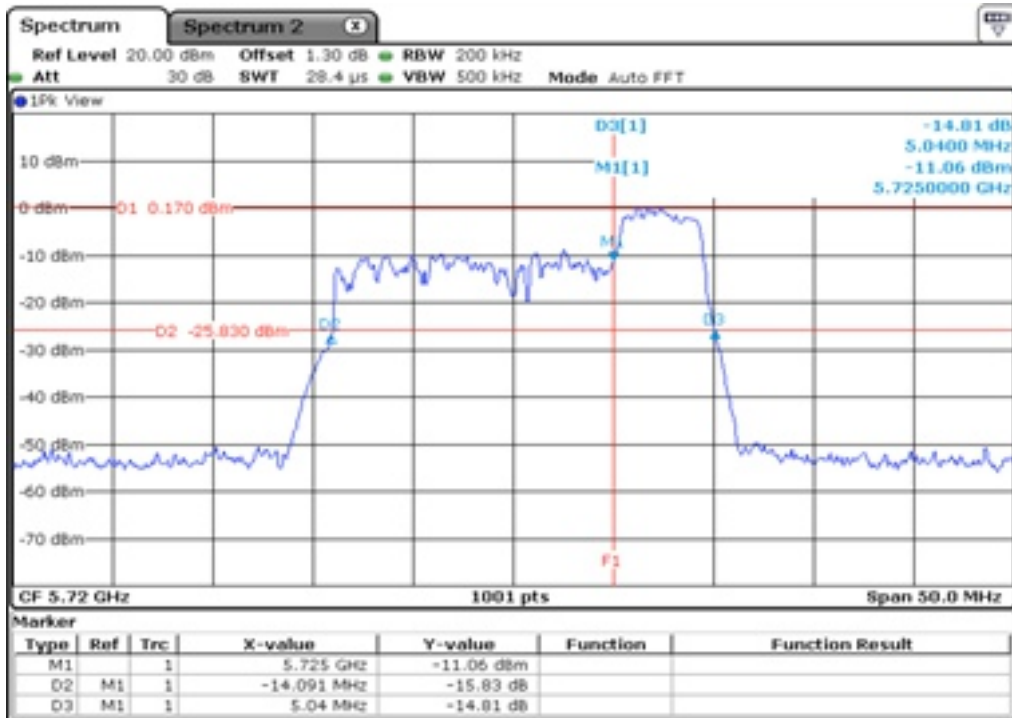

7 Starddle 26 dB Bandwidh

8 Starddle 26 dB Bandwidh

9	Starddle 26 dB Bandwidh
---	-------------------------

10	Starddle 26 dB Bandwidh
----	-------------------------

Test Band				WLAN_UNII2C / UNII3_AX			
Antenna				Ant 1			
Test Parameters for Channel Bandwidths							
Test Item	No.	Mode	Channel	Bandwidth	RU Tone	RB index	Verdict
Straddle 26 dB Bandwidth	1	802.11ax HE20	144	20 MHz	26	Low	Pass
	2	802.11ax HE20	144	20 MHz	26	Middle	Pass
	3	802.11ax HE20	144	20 MHz	26	High	Pass
	4	802.11ax HE20	144	20 MHz	52	Low	Pass
	5	802.11ax HE20	144	20 MHz	52	Middle	Pass
	6	802.11ax HE20	144	20 MHz	52	High	Pass
	7	802.11ax HE20	144	20 MHz	106	Low	Pass
	8	802.11ax HE20	144	20 MHz	106	High	Pass
	9	802.11ax HE20	144	20 MHz	242	-	Pass
	10	802.11ax HE20	144	20 MHz	SU	-	Pass

1 Starddle 26 dB Bandwidh

2 Starddle 26 dB Bandwidh

3	Starddle 26 dB Bandwidh
---	-------------------------

4	Starddle 26 dB Bandwidh
---	-------------------------

5	Starddle 26 dB Bandwidh
---	-------------------------

6	Stardle 26 dB Bandwidth
---	-------------------------

7 Starddle 26 dB Bandwidth

8 Starddle 26 dB Bandwidth

9	Starddle 26 dB Bandwidh
---	-------------------------

10

Starddle 26 dB Bandwidh

Test Band				WLAN_UNII2C / UNII3_AX			
Antenna				Ant 0			
Test Parameters for Channel Bandwidths							
Test Item	No.	Mode	Channel	Bandwidth	RU Tone	RB index	Verdict
Straddle 26 dB Bandwidth	1	802.11ax HE40	142	40 MHz	26	High	Pass
	2	802.11ax HE40	142	40 MHz	52	High	Pass
	3	802.11ax HE40	142	40 MHz	106	High	Pass
	4	802.11ax HE40	142	40 MHz	242	High	Pass
	5	802.11ax HE40	142	40 MHz	484	-	Pass
	6	802.11ax HE40	142	40 MHz	SU	-	Pass