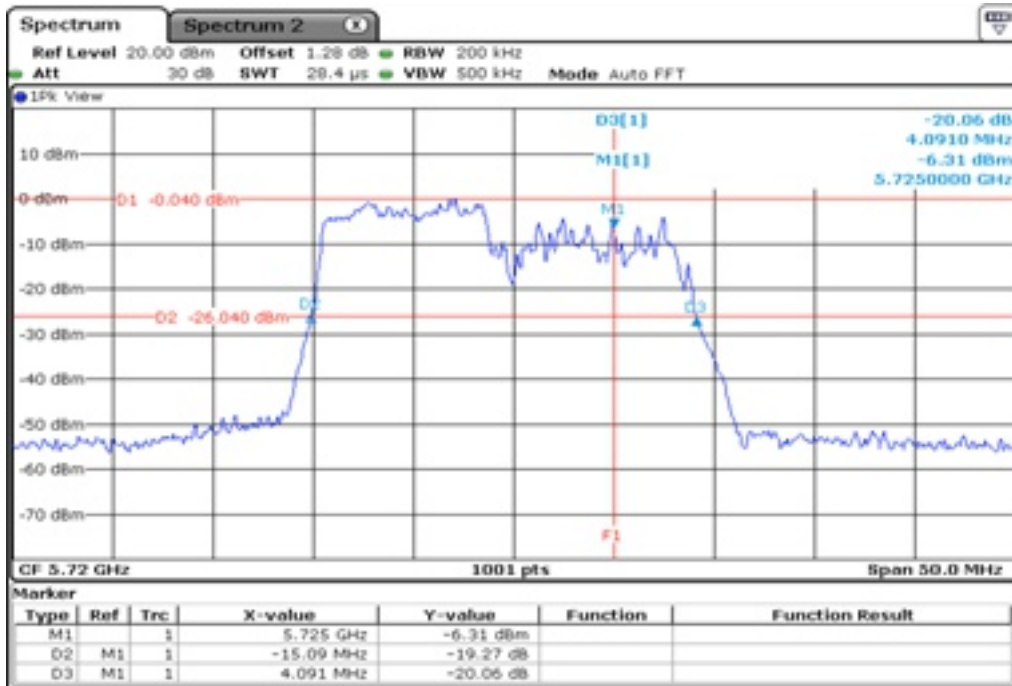

16	26 dB Bandwidth
----	-----------------

Test Band				WLAN_UNII2C / UNII3_AX			
Antenna				Ant 0			
Test Parameters for Channel Bandwidths							
Test Item	No.	Mode	Channel	Bandwidth	RU Tone	RB index	Verdict
Straddle 26 dB Bandwidth	1	802.11ax HE20	144	20 MHz	26	Low	Pass
	2	802.11ax HE20	144	20 MHz	26	Middle	Pass
	3	802.11ax HE20	144	20 MHz	26	High	Pass
	4	802.11ax HE20	144	20 MHz	52	Low	Pass
	5	802.11ax HE20	144	20 MHz	52	Middle	Pass
	6	802.11ax HE20	144	20 MHz	52	High	Pass
	7	802.11ax HE20	144	20 MHz	106	Low	Pass
	8	802.11ax HE20	144	20 MHz	106	High	Pass
	9	802.11ax HE20	144	20 MHz	242	-	Pass
	10	802.11ax HE20	144	20 MHz	SU	-	Pass

1 Starddle 26 dB Bandwidth

2 Starddle 26 dB Bandwidth

3	Starddle 26 dB Bandwidth
---	--------------------------

4 Starddle 26 dB Bandwidh

5 Starddle 26 dB Bandwidh

6	Starddle 26 dB Bandwidth
---	--------------------------

7 Starddle 26 dB Bandwidh

8 Starddle 26 dB Bandwidh

9	Starddle 26 dB Bandwidh
---	-------------------------

10	Starddle 26 dB Bandwidh
----	-------------------------

Test Band				WLAN_UNII2C / UNII3_AX			
Antenna				Ant 1			
Test Parameters for Channel Bandwidths							
Test Item	No.	Mode	Channel	Bandwidth	RU Tone	RB index	Verdict
Straddle 26 dB Bandwidth	1	802.11ax HE20	144	20 MHz	26	Low	Pass
	2	802.11ax HE20	144	20 MHz	26	Middle	Pass
	3	802.11ax HE20	144	20 MHz	26	High	Pass
	4	802.11ax HE20	144	20 MHz	52	Low	Pass
	5	802.11ax HE20	144	20 MHz	52	Middle	Pass
	6	802.11ax HE20	144	20 MHz	52	High	Pass
	7	802.11ax HE20	144	20 MHz	106	Low	Pass
	8	802.11ax HE20	144	20 MHz	106	High	Pass
	9	802.11ax HE20	144	20 MHz	242	-	Pass
	10	802.11ax HE20	144	20 MHz	SU	-	Pass