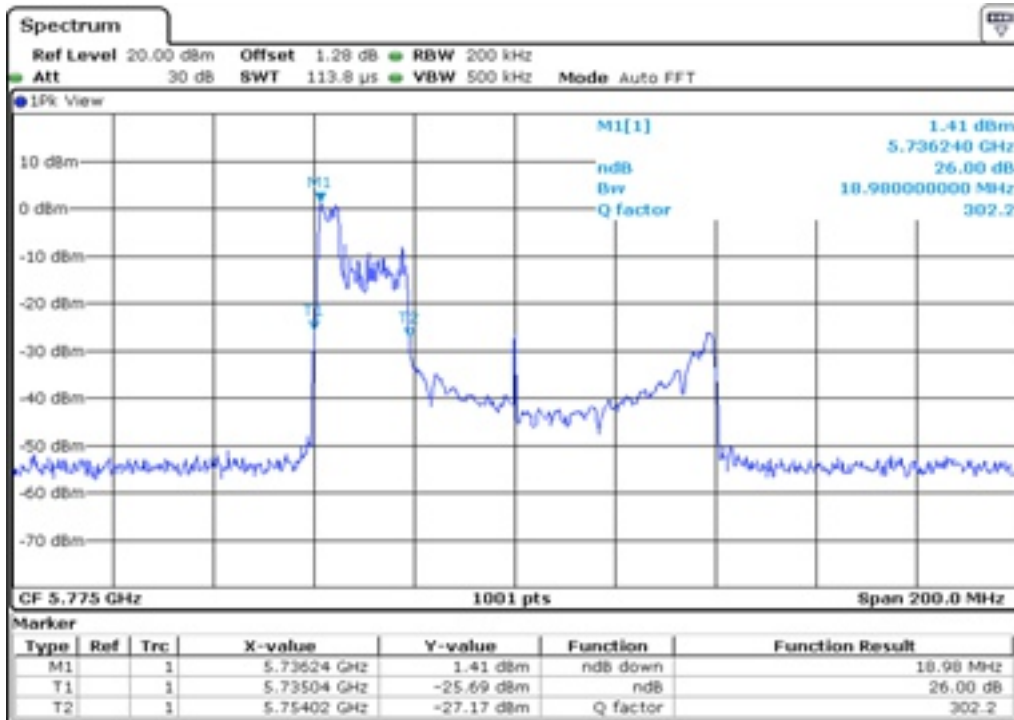

4 26 dB Bandwidth