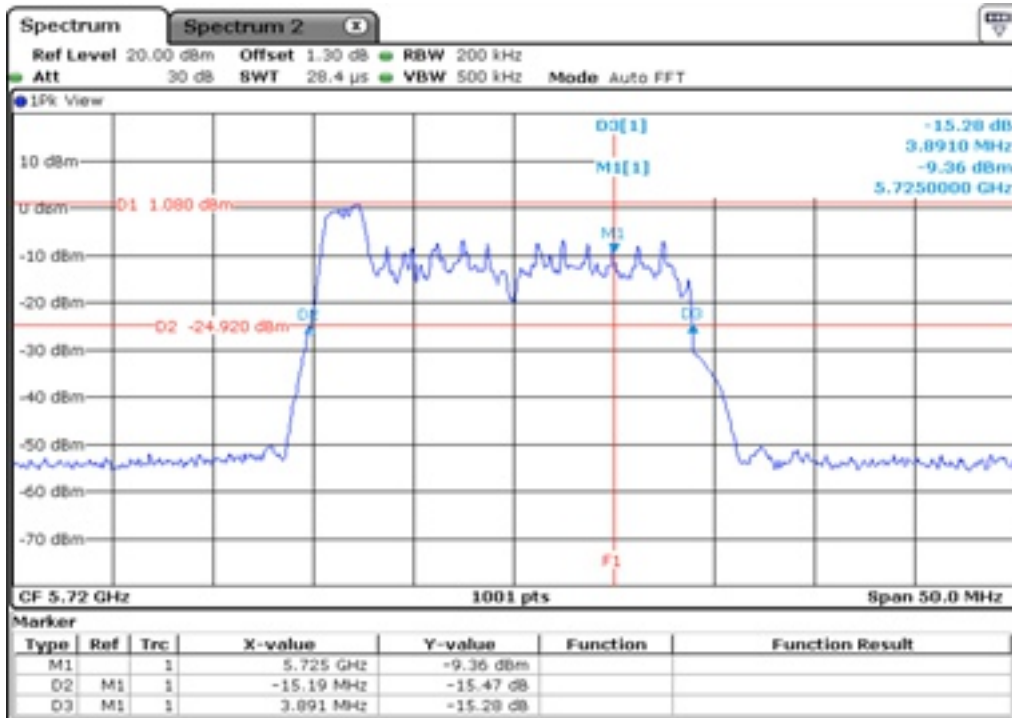

1 Starddle 26 dB Bandwidth

2 Starddle 26 dB Bandwidth

3	Starddle 26 dB Bandwidth
---	--------------------------

4 Starddle 26 dB Bandwidh

5 Starddle 26 dB Bandwidh

6	Starddle 26 dB Bandwidth
---	--------------------------

7 Starddle 26 dB Bandwidh

8 Starddle 26 dB Bandwidh

9	Starddle 26 dB Bandwidh
---	-------------------------

10	Starddle 26 dB Bandwidh
----	-------------------------

Test Band				WLAN_UNII2C / UNII3_AX			
Antenna				Ant 1			
Test Parameters for Channel Bandwidths							
Test Item	No.	Mode	Channel	Bandwidth	RU Tone	RB index	Verdict
Straddle 26 dB Bandwidth	1	802.11ax HE20	144	20 MHz	26	Low	Pass
	2	802.11ax HE20	144	20 MHz	26	Middle	Pass
	3	802.11ax HE20	144	20 MHz	26	High	Pass
	4	802.11ax HE20	144	20 MHz	52	Low	Pass
	5	802.11ax HE20	144	20 MHz	52	Middle	Pass
	6	802.11ax HE20	144	20 MHz	52	High	Pass
	7	802.11ax HE20	144	20 MHz	106	Low	Pass
	8	802.11ax HE20	144	20 MHz	106	High	Pass
	9	802.11ax HE20	144	20 MHz	242	-	Pass
	10	802.11ax HE20	144	20 MHz	SU	-	Pass