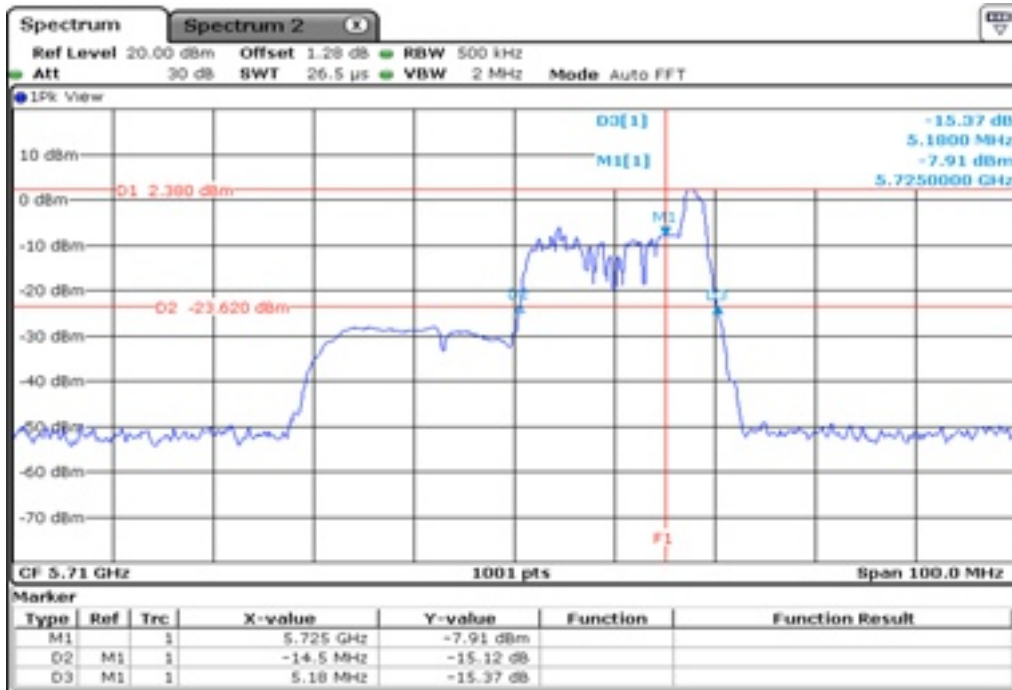

1 Starddle 26 dB Bandwidh

2 Starddle 26 dB Bandwidh

3	Starddle 26 dB Bandwidh
---	-------------------------

4	Starddle 26 dB Bandwidh
---	-------------------------

5	Starddle 26 dB Bandwidh
---	-------------------------

6	Stardle 26 dB Bandwidth
---	-------------------------

7 Starddle 26 dB Bandwidth

8 Starddle 26 dB Bandwidth

9	Starddle 26 dB Bandwidh
---	-------------------------

10

Starddle 26 dB Bandwidh

Test Band				WLAN_UNII2C / UNII3_AX			
Antenna				Ant 0			
Test Parameters for Channel Bandwidths							
Test Item	No.	Mode	Channel	Bandwidth	RU Tone	RB index	Verdict
Straddle 26 dB Bandwidth	1	802.11ax HE40	142	40 MHz	26	High	Pass
	2	802.11ax HE40	142	40 MHz	52	High	Pass
	3	802.11ax HE40	142	40 MHz	106	High	Pass
	4	802.11ax HE40	142	40 MHz	242	High	Pass
	5	802.11ax HE40	142	40 MHz	484	-	Pass
	6	802.11ax HE40	142	40 MHz	SU	-	Pass

1 Starddle 26 dB Bandwitdh

2 Starddle 26 dB Bandwitdh

3 Starddle 26 dB Bandwitdh

4 Starddle 26 dB Bandwitdh

5 Starddle 26 dB Bandwitdh

6 Starddle 26 dB Bandwitdh

Test Band				WLAN_UNII2C / UNII3_AX			
Antenna				Ant 1			
Test Parameters for Channel Bandwidths							
Test Item	No.	Mode	Channel	Bandwidth	RU Tone	RB index	Verdict
Straddle 26 dB Bandwidth	1	802.11ax HE40	142	40 MHz	26	High	Pass
	2	802.11ax HE40	142	40 MHz	52	High	Pass
	3	802.11ax HE40	142	40 MHz	106	High	Pass
	4	802.11ax HE40	142	40 MHz	242	High	Pass
	5	802.11ax HE40	142	40 MHz	484	-	Pass
	6	802.11ax HE40	142	40 MHz	SU	-	Pass