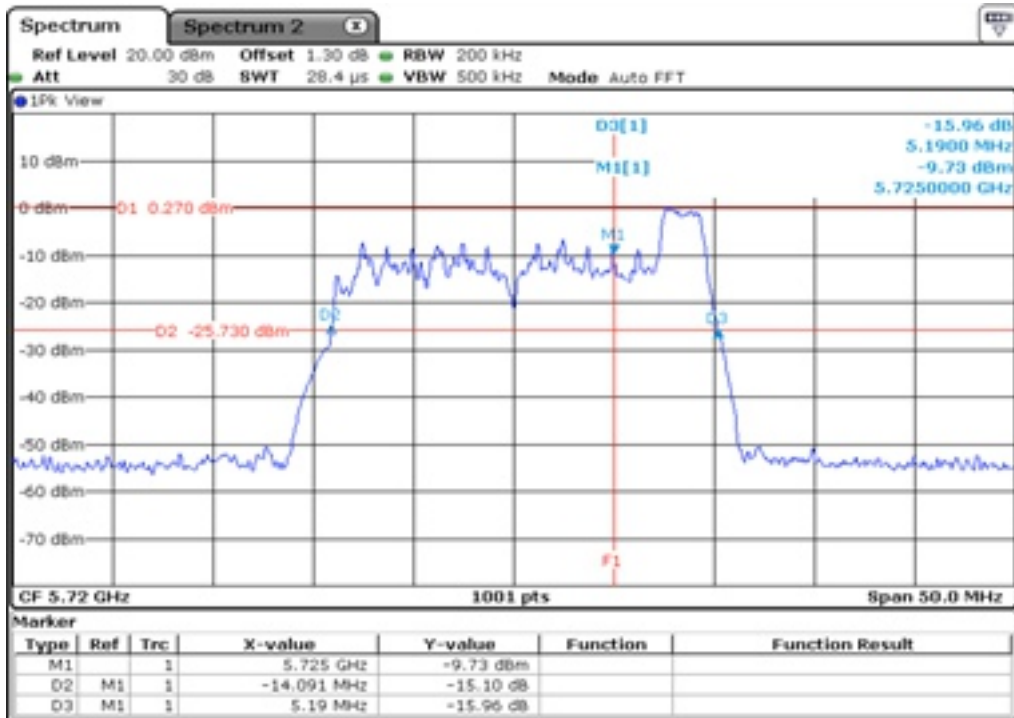

1 Starddle 26 dB Bandwidth

2 Starddle 26 dB Bandwidth

3	Starddle 26 dB Bandwidth
---	--------------------------

4 Starddle 26 dB Bandwidh

5 Starddle 26 dB Bandwidh

6	Starddle 26 dB Bandwidth
---	--------------------------

7 Starddle 26 dB Bandwidh

8 Starddle 26 dB Bandwidh

9	Starddle 26 dB Bandwidh
---	-------------------------

10	Starddle 26 dB Bandwidh
----	-------------------------

Test Band				WLAN_UNII2C / UNII3_AX			
Antenna				Ant 1			
Test Parameters for Channel Bandwidths							
Test Item	No.	Mode	Channel	Bandwidth	RU Tone	RB index	Verdict
Straddle 26 dB Bandwidth	1	802.11ax HE20	144	20 MHz	26	Low	Pass
	2	802.11ax HE20	144	20 MHz	26	Middle	Pass
	3	802.11ax HE20	144	20 MHz	26	High	Pass
	4	802.11ax HE20	144	20 MHz	52	Low	Pass
	5	802.11ax HE20	144	20 MHz	52	Middle	Pass
	6	802.11ax HE20	144	20 MHz	52	High	Pass
	7	802.11ax HE20	144	20 MHz	106	Low	Pass
	8	802.11ax HE20	144	20 MHz	106	High	Pass
	9	802.11ax HE20	144	20 MHz	242	-	Pass
	10	802.11ax HE20	144	20 MHz	SU	-	Pass

1 Starddle 26 dB Bandwidh

2 Starddle 26 dB Bandwidh

3	Starddle 26 dB Bandwidh
---	-------------------------

4	Starddle 26 dB Bandwidh
---	-------------------------

5	Starddle 26 dB Bandwidh
---	-------------------------