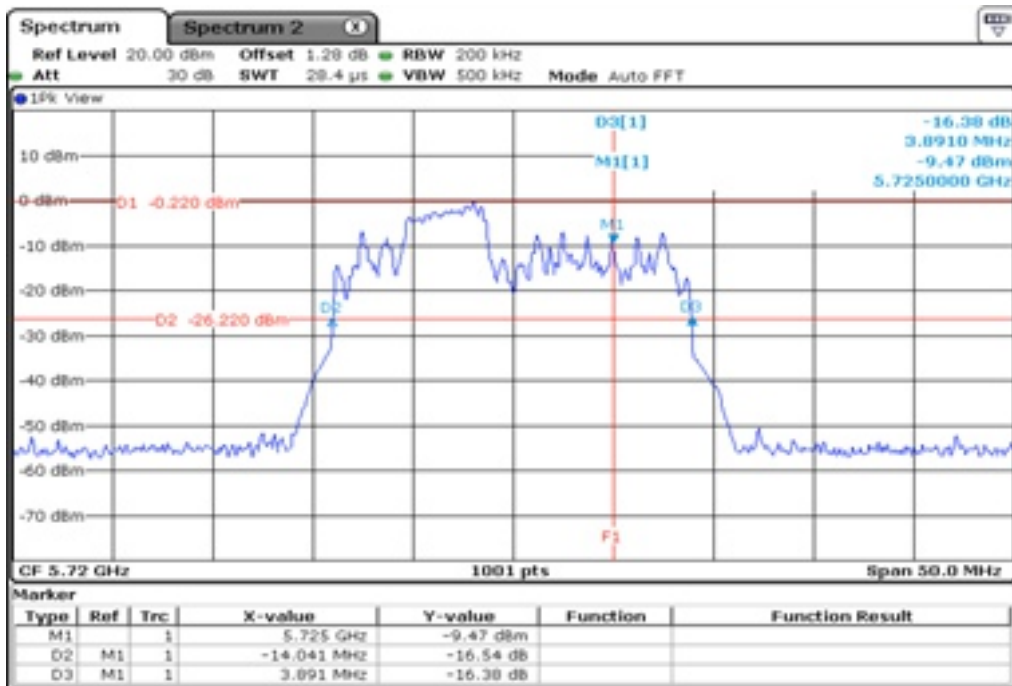

16	26 dB Bandwidth
----	-----------------

Test Band				WLAN_UNII2C / UNII3_AX			
Antenna				Ant 0			
Test Parameters for Channel Bandwidths							
Test Item	No.	Mode	Channel	Bandwidth	RU Tone	RB index	Verdict
Straddle 26 dB Bandwidth	1	802.11ax HE20	144	20 MHz	26	Low	Pass
	2	802.11ax HE20	144	20 MHz	26	Middle	Pass
	3	802.11ax HE20	144	20 MHz	26	High	Pass
	4	802.11ax HE20	144	20 MHz	52	Low	Pass
	5	802.11ax HE20	144	20 MHz	52	Middle	Pass
	6	802.11ax HE20	144	20 MHz	52	High	Pass
	7	802.11ax HE20	144	20 MHz	106	Low	Pass
	8	802.11ax HE20	144	20 MHz	106	High	Pass
	9	802.11ax HE20	144	20 MHz	242	-	Pass
	10	802.11ax HE20	144	20 MHz	SU	-	Pass

1 Starddle 26 dB Bandwidth

2 Starddle 26 dB Bandwidth

3	Starddle 26 dB Bandwidth
---	--------------------------

4 Starddle 26 dB Bandwidh

5 Starddle 26 dB Bandwidh

6	Starddle 26 dB Bandwidth
---	--------------------------

7 Starddle 26 dB Bandwidh

8 Starddle 26 dB Bandwidh

9	Starddle 26 dB Bandwidh
---	-------------------------

10	Starddle 26 dB Bandwidh
----	-------------------------

Test Band				WLAN_UNII2C / UNII3_AX			
Antenna				Ant 1			
Test Parameters for Channel Bandwidths							
Test Item	No.	Mode	Channel	Bandwidth	RU Tone	RB index	Verdict
Straddle 26 dB Bandwidth	1	802.11ax HE20	144	20 MHz	26	Low	Pass
	2	802.11ax HE20	144	20 MHz	26	Middle	Pass
	3	802.11ax HE20	144	20 MHz	26	High	Pass
	4	802.11ax HE20	144	20 MHz	52	Low	Pass
	5	802.11ax HE20	144	20 MHz	52	Middle	Pass
	6	802.11ax HE20	144	20 MHz	52	High	Pass
	7	802.11ax HE20	144	20 MHz	106	Low	Pass
	8	802.11ax HE20	144	20 MHz	106	High	Pass
	9	802.11ax HE20	144	20 MHz	242	-	Pass
	10	802.11ax HE20	144	20 MHz	SU	-	Pass