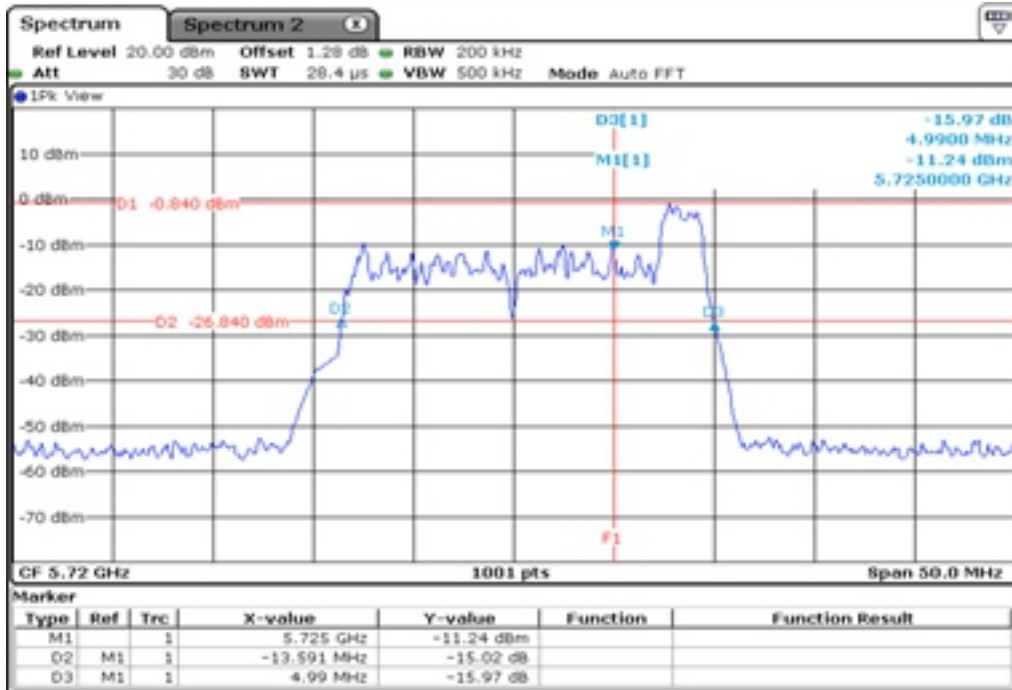

16	26 dB Bandwidth
----	-----------------

Test Band				WLAN_UNII2C / UNII3_AX			
Antenna				Ant 0			
Test Parameters for Channel Bandwidths							
Test Item	No.	Mode	Channel	Bandwidth	RU Tone	RB index	Verdict
Straddle 26 dB Bandwidth	1	802.11ax HE20	144	20 MHz	26	Low	Pass
	2	802.11ax HE20	144	20 MHz	26	Middle	Pass
	3	802.11ax HE20	144	20 MHz	26	High	Pass
	4	802.11ax HE20	144	20 MHz	52	Low	Pass
	5	802.11ax HE20	144	20 MHz	52	Middle	Pass
	6	802.11ax HE20	144	20 MHz	52	High	Pass
	7	802.11ax HE20	144	20 MHz	106	Low	Pass
	8	802.11ax HE20	144	20 MHz	106	High	Pass
	9	802.11ax HE20	144	20 MHz	242	-	Pass
	10	802.11ax HE20	144	20 MHz	SU	-	Pass

1 Starddle 26 dB Bandwidth

2 Starddle 26 dB Bandwidth

3	Starddle 26 dB Bandwidth
---	--------------------------

4 Starddle 26 dB Bandwidh

5 Starddle 26 dB Bandwidh

6	Starddle 26 dB Bandwidth
---	--------------------------