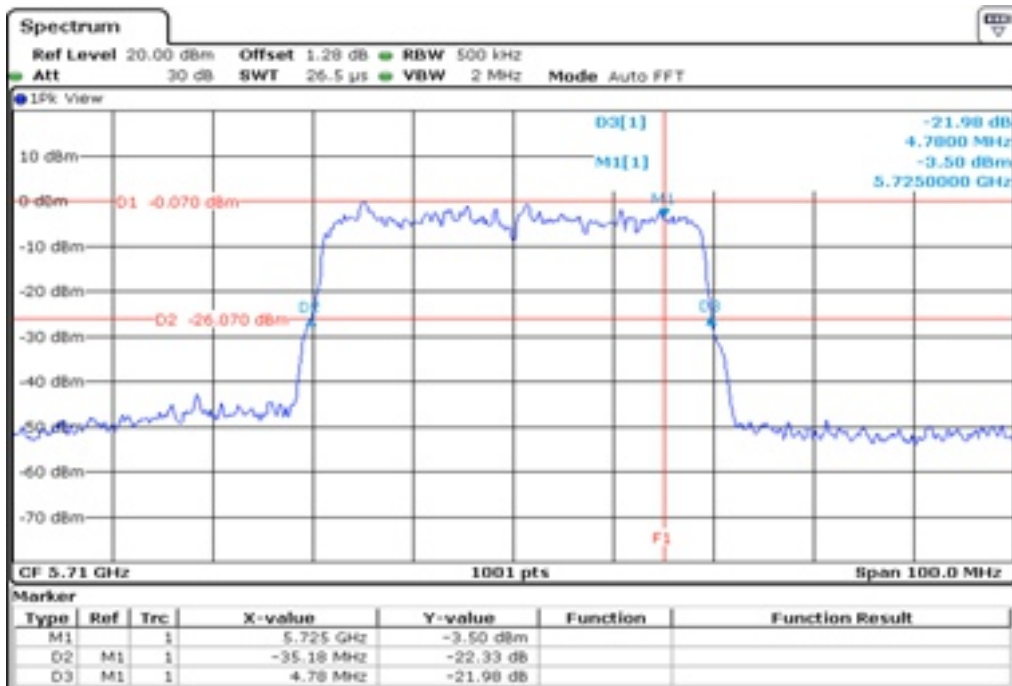

6	Stardle 26 dB Bandwidth
---	-------------------------

7 Starddle 26 dB Bandwidth

8 Starddle 26 dB Bandwidth

9	Starddle 26 dB Bandwidh
---	-------------------------

10

Starddle 26 dB Bandwidh

Test Band				WLAN_UNII2C / UNII3_AX			
Antenna				Ant 0			
Test Parameters for Channel Bandwidths							
Test Item	No.	Mode	Channel	Bandwidth	RU Tone	RB index	Verdict
Straddle 26 dB Bandwidth	1	802.11ax HE40	142	40 MHz	26	High	Pass
	2	802.11ax HE40	142	40 MHz	52	High	Pass
	3	802.11ax HE40	142	40 MHz	106	High	Pass
	4	802.11ax HE40	142	40 MHz	242	High	Pass
	5	802.11ax HE40	142	40 MHz	484	-	Pass
	6	802.11ax HE40	142	40 MHz	SU	-	Pass

1 Starddle 26 dB Bandwitdh

2 Starddle 26 dB Bandwitdh

3 Starddle 26 dB Bandwitdh

4 Starddle 26 dB Bandwitdh

5 Starddle 26 dB Bandwitdh

6 Starddle 26 dB Bandwitdh

Test Band				WLAN_UNII2C / UNII3_AX			
Antenna				Ant 1			
Test Parameters for Channel Bandwidths							
Test Item	No.	Mode	Channel	Bandwidth	RU Tone	RB index	Verdict
Straddle 26 dB Bandwidth	1	802.11ax HE40	142	40 MHz	26	High	Pass
	2	802.11ax HE40	142	40 MHz	52	High	Pass
	3	802.11ax HE40	142	40 MHz	106	High	Pass
	4	802.11ax HE40	142	40 MHz	242	High	Pass
	5	802.11ax HE40	142	40 MHz	484	-	Pass
	6	802.11ax HE40	142	40 MHz	SU	-	Pass