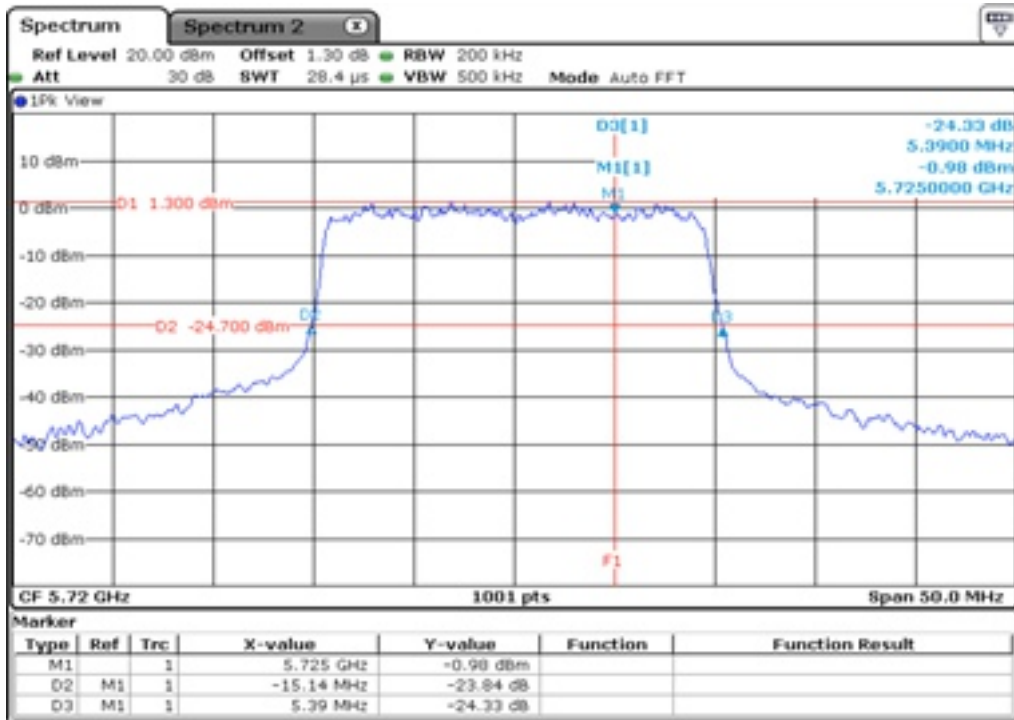

6	Stardle 26 dB Bandwidth
---	-------------------------

7 Starddle 26 dB Bandwidth

8 Starddle 26 dB Bandwidth

9	Starddle 26 dB Bandwidh
---	-------------------------

10

Starddle 26 dB Bandwidh

Test Band				WLAN_UNII2C / UNII3_AX			
Antenna				Ant 0			
Test Parameters for Channel Bandwidths							
Test Item	No.	Mode	Channel	Bandwidth	RU Tone	RB index	Verdict
Straddle 26 dB Bandwidth	1	802.11ax HE40	142	40 MHz	26	High	Pass
	2	802.11ax HE40	142	40 MHz	52	High	Pass
	3	802.11ax HE40	142	40 MHz	106	High	Pass
	4	802.11ax HE40	142	40 MHz	242	High	Pass
	5	802.11ax HE40	142	40 MHz	484	-	Pass
	6	802.11ax HE40	142	40 MHz	SU	-	Pass

1 Starddle 26 dB Bandwitdh

2 Starddle 26 dB Bandwitdh

3 Starddle 26 dB Bandwitdh

4 Starddle 26 dB Bandwitdh

5 Starddle 26 dB Bandwitdh

6 Starddle 26 dB Bandwitdh

Test Band				WLAN_UNII2C / UNII3_AX			
Antenna				Ant 1			
Test Parameters for Channel Bandwidths							
Test Item	No.	Mode	Channel	Bandwidth	RU Tone	RB index	Verdict
Straddle 26 dB Bandwidth	1	802.11ax HE40	142	40 MHz	26	High	Pass
	2	802.11ax HE40	142	40 MHz	52	High	Pass
	3	802.11ax HE40	142	40 MHz	106	High	Pass
	4	802.11ax HE40	142	40 MHz	242	High	Pass
	5	802.11ax HE40	142	40 MHz	484	-	Pass
	6	802.11ax HE40	142	40 MHz	SU	-	Pass