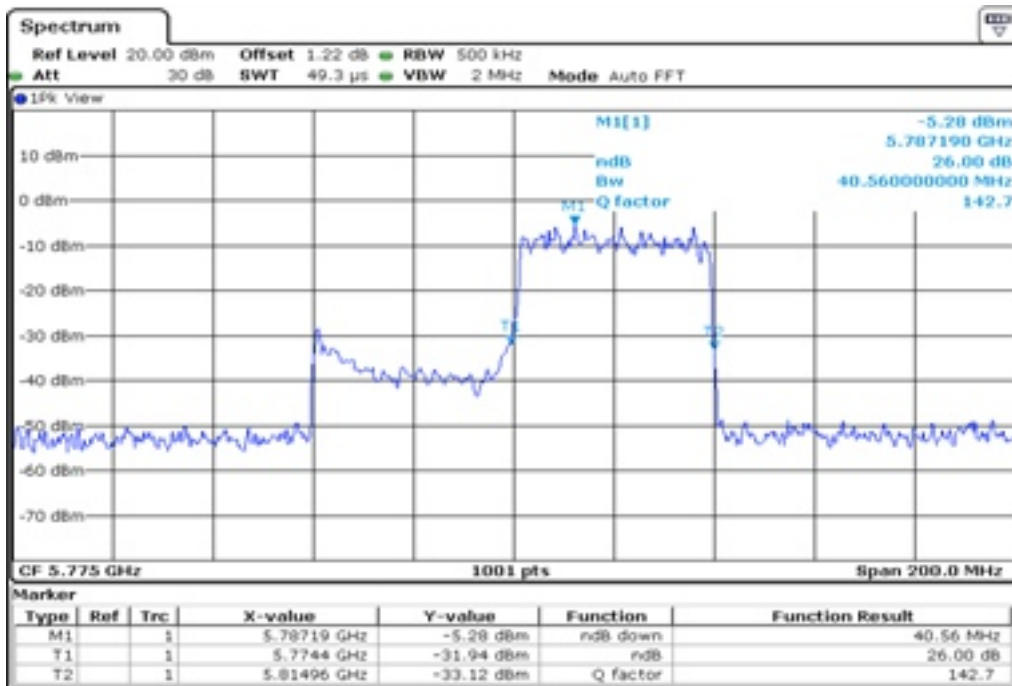

9	26 dB Bandwidth
---	-----------------

10 26 dB Bandwidth

11 26 dB Bandwidth

12	26 dB Bandwidth
----	-----------------

13 26 dB Bandwidth

14 26 dB Bandwidth

15	26 dB Bandwidth
----	-----------------

16

26 dB Bandwidth

Test Band				WLAN_UNI3_AX			
Antenna				Ant 1			
Test Parameters for Channel Bandwidths							
Test Item	No.	Mode	Channel	Bandwidth	RU Tone	RB index	Verdict
26 dB Bandwidth	1	802.11ax HE80	155	80 MHz	26	Low	Pass
	2	802.11ax HE80	155	80 MHz	26	Middle	Pass
	3	802.11ax HE80	155	80 MHz	26	High	Pass
	4	802.11ax HE80	155	80 MHz	52	Low	Pass
	5	802.11ax HE80	155	80 MHz	52	Middle	Pass
	6	802.11ax HE80	155	80 MHz	52	High	Pass
	7	802.11ax HE80	155	80 MHz	106	Low	Pass
	8	802.11ax HE80	155	80 MHz	106	Middle	Pass
	9	802.11ax HE80	155	80 MHz	106	High	Pass
	10	802.11ax HE80	155	80 MHz	242	Low	Pass
	11	802.11ax HE80	155	80 MHz	242	Middle	Pass
	12	802.11ax HE80	155	80 MHz	242	High	Pass
	13	802.11ax HE80	155	80 MHz	484	Low	Pass
	14	802.11ax HE80	155	80 MHz	484	High	Pass
	15	802.11ax HE80	155	80 MHz	996	-	Pass
	16	802.11ax HE80	155	80 MHz	SU	-	Pass