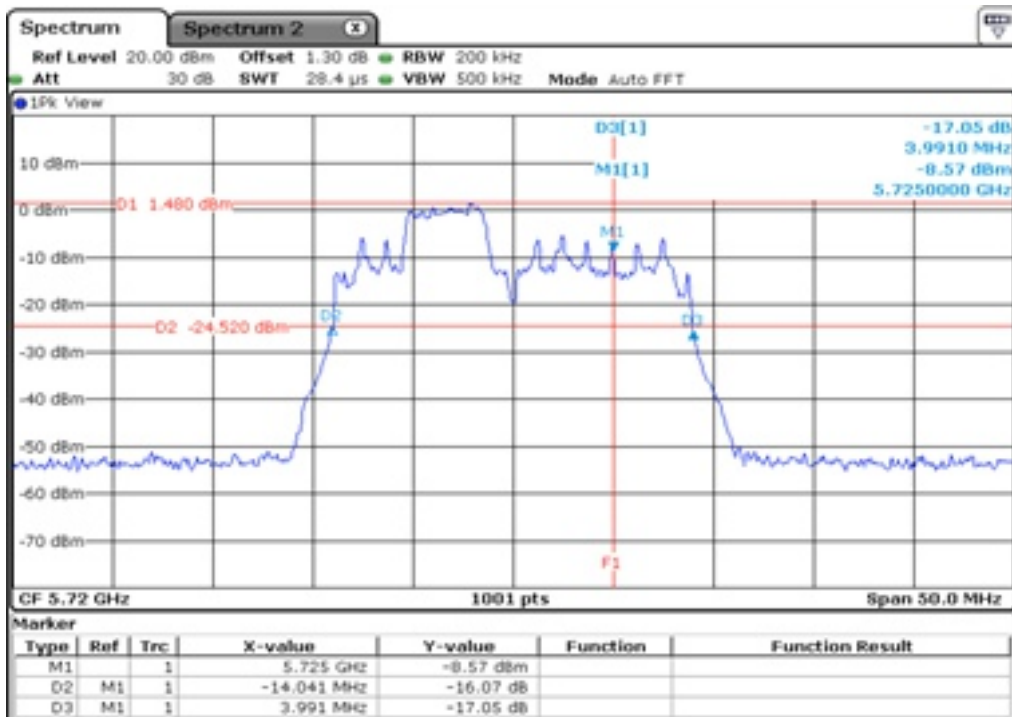

7 Starddle 26 dB Bandwidh

8 Starddle 26 dB Bandwidh

9	Starddle 26 dB Bandwidh
---	-------------------------

10	Starddle 26 dB Bandwidh
----	-------------------------

Test Band				WLAN_UNII2C / UNII3_AX			
Antenna				Ant 1			
Test Parameters for Channel Bandwidths							
Test Item	No.	Mode	Channel	Bandwidth	RU Tone	RB index	Verdict
Straddle 26 dB Bandwidth	1	802.11ax HE20	144	20 MHz	26	Low	Pass
	2	802.11ax HE20	144	20 MHz	26	Middle	Pass
	3	802.11ax HE20	144	20 MHz	26	High	Pass
	4	802.11ax HE20	144	20 MHz	52	Low	Pass
	5	802.11ax HE20	144	20 MHz	52	Middle	Pass
	6	802.11ax HE20	144	20 MHz	52	High	Pass
	7	802.11ax HE20	144	20 MHz	106	Low	Pass
	8	802.11ax HE20	144	20 MHz	106	High	Pass
	9	802.11ax HE20	144	20 MHz	242	-	Pass
	10	802.11ax HE20	144	20 MHz	SU	-	Pass

1 Starddle 26 dB Bandwidh

2 Starddle 26 dB Bandwidh

3	Starddle 26 dB Bandwidh
---	-------------------------

4	Starddle 26 dB Bandwidh
---	-------------------------

5	Starddle 26 dB Bandwidh
---	-------------------------

6	Stardle 26 dB Bandwidth
---	-------------------------

7 Starddle 26 dB Bandwidth

8 Starddle 26 dB Bandwidth

9	Starddle 26 dB Bandwidh
---	-------------------------

10

Starddle 26 dB Bandwidh

Test Band				WLAN_UNII2C / UNII3_AX			
Antenna				Ant 0			
Test Parameters for Channel Bandwidths							
Test Item	No.	Mode	Channel	Bandwidth	RU Tone	RB index	Verdict
Straddle 26 dB Bandwidth	1	802.11ax HE40	142	40 MHz	26	High	Pass
	2	802.11ax HE40	142	40 MHz	52	High	Pass
	3	802.11ax HE40	142	40 MHz	106	High	Pass
	4	802.11ax HE40	142	40 MHz	242	High	Pass
	5	802.11ax HE40	142	40 MHz	484	-	Pass
	6	802.11ax HE40	142	40 MHz	SU	-	Pass