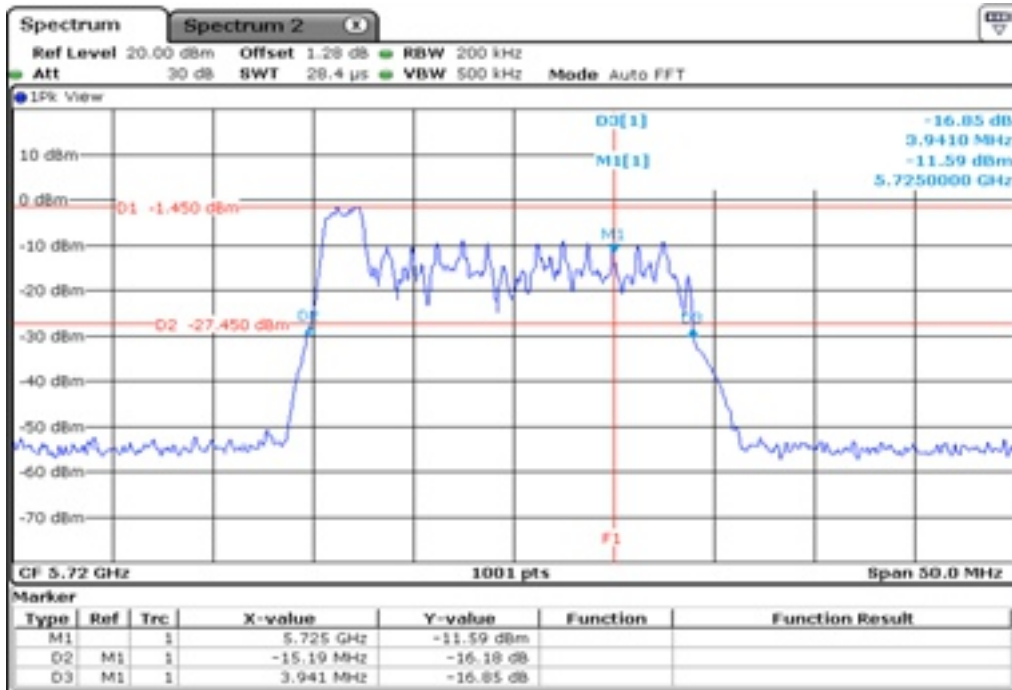

9

26 dB Bandwidth

10 26 dB Bandwidth

11 26 dB Bandwidth

12	26 dB Bandwidth
----	-----------------

13 26 dB Bandwidth

14 26 dB Bandwidth

15	26 dB Bandwidth
----	-----------------

16	26 dB Bandwidth
----	-----------------

Test Band				WLAN_UNII2C / UNII3_AX			
Antenna				Ant 0			
Test Parameters for Channel Bandwidths							
Test Item	No.	Mode	Channel	Bandwidth	RU Tone	RB index	Verdict
Straddle 26 dB Bandwidth	1	802.11ax HE20	144	20 MHz	26	Low	Pass
	2	802.11ax HE20	144	20 MHz	26	Middle	Pass
	3	802.11ax HE20	144	20 MHz	26	High	Pass
	4	802.11ax HE20	144	20 MHz	52	Low	Pass
	5	802.11ax HE20	144	20 MHz	52	Middle	Pass
	6	802.11ax HE20	144	20 MHz	52	High	Pass
	7	802.11ax HE20	144	20 MHz	106	Low	Pass
	8	802.11ax HE20	144	20 MHz	106	High	Pass
	9	802.11ax HE20	144	20 MHz	242	-	Pass
	10	802.11ax HE20	144	20 MHz	SU	-	Pass