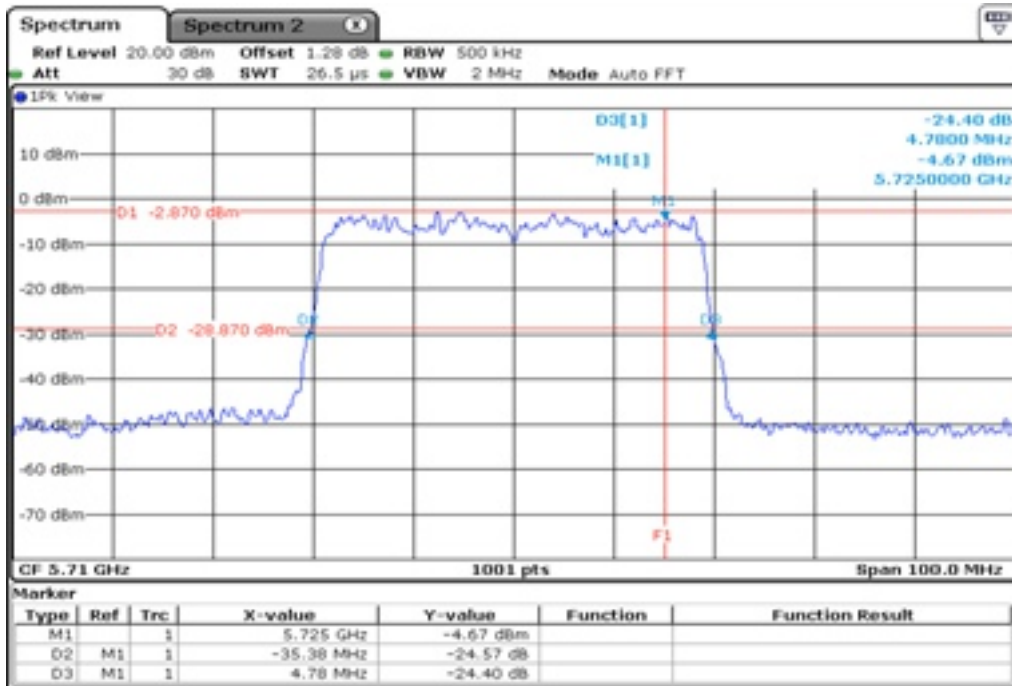

6	Stardle 26 dB Bandwidth
---	-------------------------

7 Starddle 26 dB Bandwidth

8 Starddle 26 dB Bandwidth

9	Starddle 26 dB Bandwidh
---	-------------------------

10

Starddle 26 dB Bandwidh

Test Band				WLAN_UNII2C / UNII3_AX			
Antenna				Ant 0			
Test Parameters for Channel Bandwidths							
Test Item	No.	Mode	Channel	Bandwidth	RU Tone	RB index	Verdict
Straddle 26 dB Bandwidth	1	802.11ax HE40	142	40 MHz	26	High	Pass
	2	802.11ax HE40	142	40 MHz	52	High	Pass
	3	802.11ax HE40	142	40 MHz	106	High	Pass
	4	802.11ax HE40	142	40 MHz	242	High	Pass
	5	802.11ax HE40	142	40 MHz	484	-	Pass
	6	802.11ax HE40	142	40 MHz	SU	-	Pass

1 Starddle 26 dB Bandwitdh

2 Starddle 26 dB Bandwitdh

3 Starddle 26 dB Bandwitdh

4 Starddle 26 dB Bandwitdh

5 Starddle 26 dB Bandwitdh

6 Starddle 26 dB Bandwitdh

Test Band				WLAN_UNII2C / UNII3_AX			
Antenna				Ant 1			
Test Parameters for Channel Bandwidths							
Test Item	No.	Mode	Channel	Bandwidth	RU Tone	RB index	Verdict
Straddle 26 dB Bandwidth	1	802.11ax HE40	142	40 MHz	26	High	Pass
	2	802.11ax HE40	142	40 MHz	52	High	Pass
	3	802.11ax HE40	142	40 MHz	106	High	Pass
	4	802.11ax HE40	142	40 MHz	242	High	Pass
	5	802.11ax HE40	142	40 MHz	484	-	Pass
	6	802.11ax HE40	142	40 MHz	SU	-	Pass