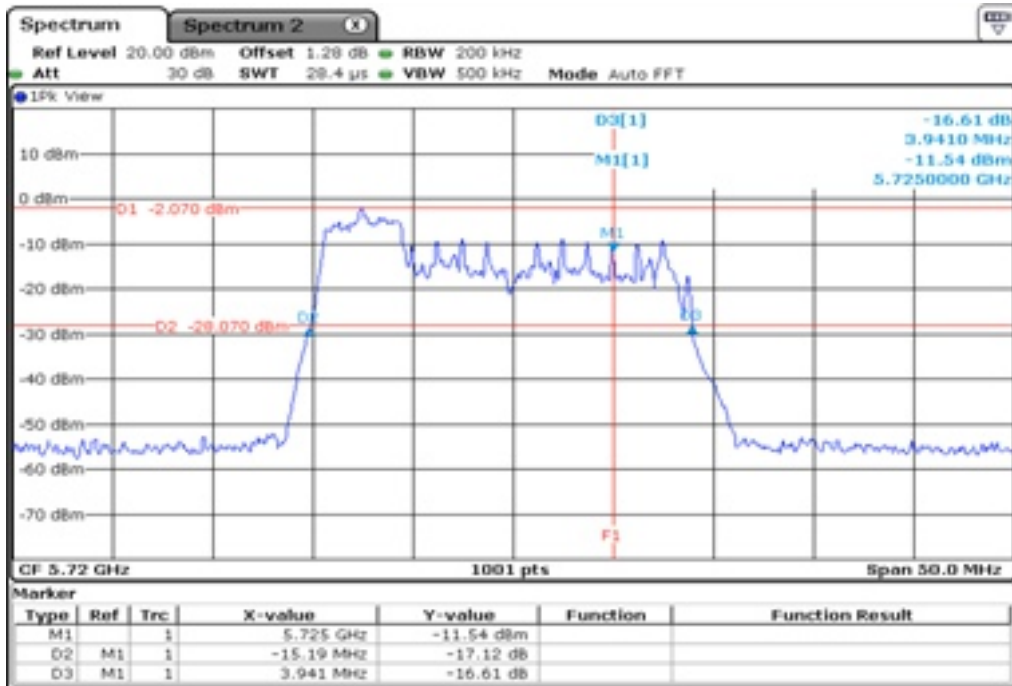

16	26 dB Bandwidth
----	-----------------

Test Band				WLAN_UNII2C / UNII3_AX			
Antenna				Ant 0			
Test Parameters for Channel Bandwidths							
Test Item	No.	Mode	Channel	Bandwidth	RU Tone	RB index	Verdict
Straddle 26 dB Bandwidth	1	802.11ax HE20	144	20 MHz	26	Low	Pass
	2	802.11ax HE20	144	20 MHz	26	Middle	Pass
	3	802.11ax HE20	144	20 MHz	26	High	Pass
	4	802.11ax HE20	144	20 MHz	52	Low	Pass
	5	802.11ax HE20	144	20 MHz	52	Middle	Pass
	6	802.11ax HE20	144	20 MHz	52	High	Pass
	7	802.11ax HE20	144	20 MHz	106	Low	Pass
	8	802.11ax HE20	144	20 MHz	106	High	Pass
	9	802.11ax HE20	144	20 MHz	242	-	Pass
	10	802.11ax HE20	144	20 MHz	SU	-	Pass

1 Starddle 26 dB Bandwidth

2 Starddle 26 dB Bandwidth

3	Starddle 26 dB Bandwidth
---	--------------------------

4 Starddle 26 dB Bandwidh

5 Starddle 26 dB Bandwidh

6	Starddle 26 dB Bandwidth
---	--------------------------