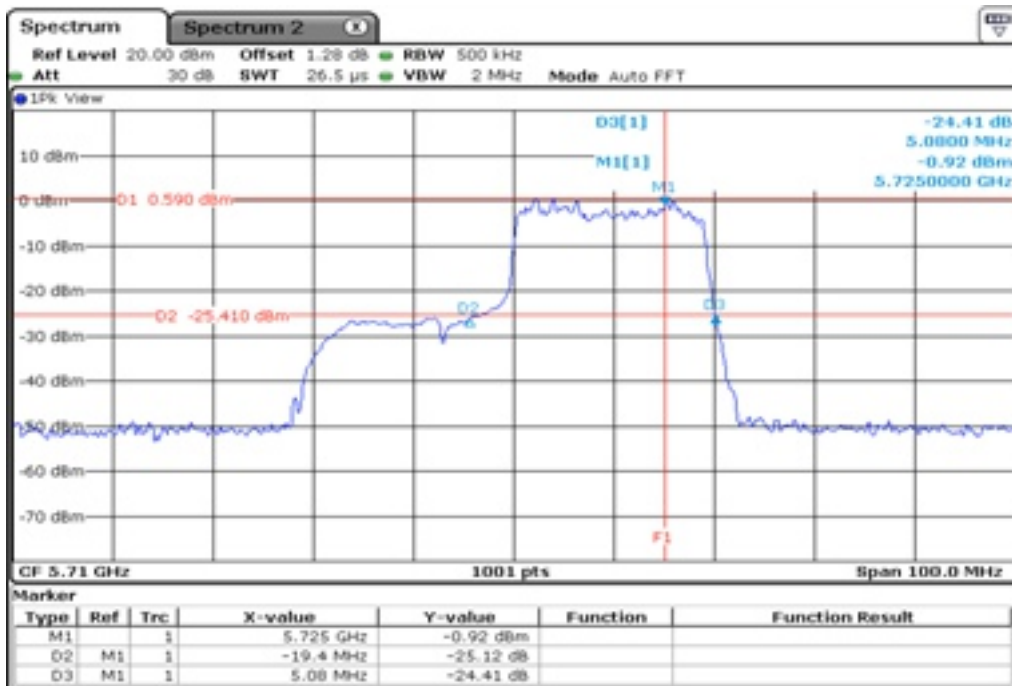

1 Starddle 26 dB Bandwidh

2 Starddle 26 dB Bandwidh

3	Starddle 26 dB Bandwidh
---	-------------------------

4	Starddle 26 dB Bandwidh
---	-------------------------

5	Starddle 26 dB Bandwidh
---	-------------------------

6	Stardle 26 dB Bandwidth
---	-------------------------

7 Starddle 26 dB Bandwidth

8 Starddle 26 dB Bandwidth

9	Starddle 26 dB Bandwidh
---	-------------------------

10

Starddle 26 dB Bandwidh

Test Band				WLAN_UNII2C / UNII3_AX			
Antenna				Ant 0			
Test Parameters for Channel Bandwidths							
Test Item	No.	Mode	Channel	Bandwidth	RU Tone	RB index	Verdict
Straddle 26 dB Bandwidth	1	802.11ax HE40	142	40 MHz	26	High	Pass
	2	802.11ax HE40	142	40 MHz	52	High	Pass
	3	802.11ax HE40	142	40 MHz	106	High	Pass
	4	802.11ax HE40	142	40 MHz	242	High	Pass
	5	802.11ax HE40	142	40 MHz	484	-	Pass
	6	802.11ax HE40	142	40 MHz	SU	-	Pass

1 Starddle 26 dB Bandwitdh

2 Starddle 26 dB Bandwitdh

3 Starddle 26 dB Bandwitdh

4 Starddle 26 dB Bandwitdh

5 Starddle 26 dB Bandwitdh

6 Starddle 26 dB Bandwitdh

Test Band				WLAN_UNII2C / UNII3_AX			
Antenna				Ant 1			
Test Parameters for Channel Bandwidths							
Test Item	No.	Mode	Channel	Bandwidth	RU Tone	RB index	Verdict
Straddle 26 dB Bandwidth	1	802.11ax HE40	142	40 MHz	26	High	Pass
	2	802.11ax HE40	142	40 MHz	52	High	Pass
	3	802.11ax HE40	142	40 MHz	106	High	Pass
	4	802.11ax HE40	142	40 MHz	242	High	Pass
	5	802.11ax HE40	142	40 MHz	484	-	Pass
	6	802.11ax HE40	142	40 MHz	SU	-	Pass