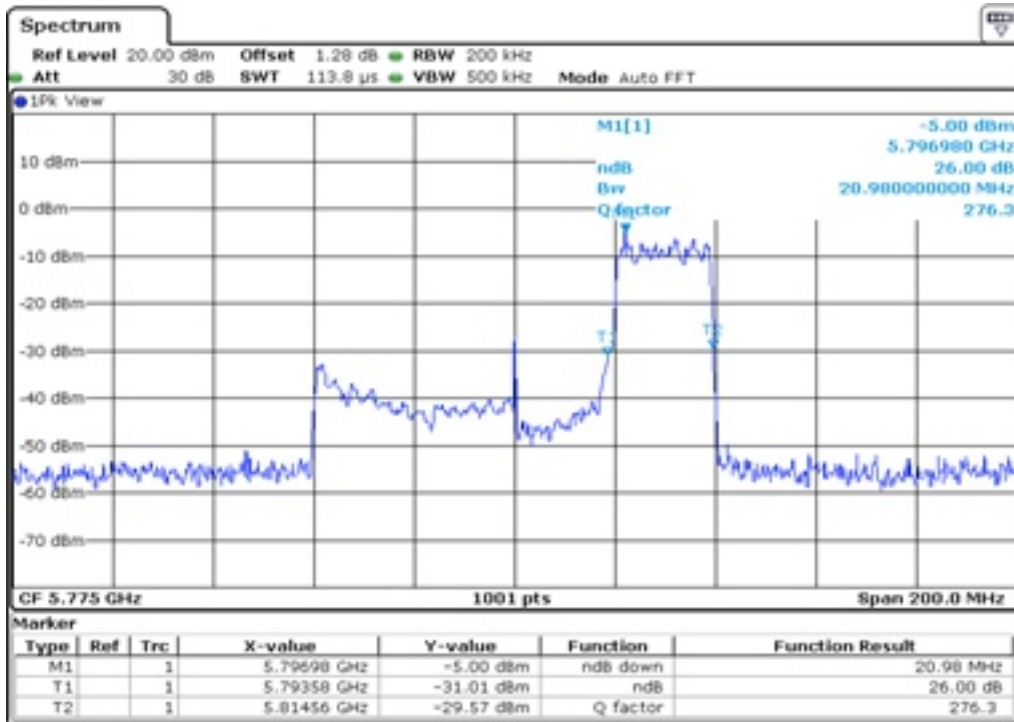

9

26 dB Bandwidth

10 26 dB Bandwidth

11 26 dB Bandwidth

12	26 dB Bandwidth
----	-----------------

13 26 dB Bandwidth

14 26 dB Bandwidth

15	26 dB Bandwidth
----	-----------------

16	26 dB Bandwidth
----	-----------------

Test Band				WLAN_UNII2C / UNII3_AX			
Antenna				Ant 0			
Test Parameters for Channel Bandwidths							
Test Item	No.	Mode	Channel	Bandwidth	RU Tone	RB index	Verdict
Straddle 26 dB Bandwidth	1	802.11ax HE20	144	20 MHz	26	Low	Pass
	2	802.11ax HE20	144	20 MHz	26	Middle	Pass
	3	802.11ax HE20	144	20 MHz	26	High	Pass
	4	802.11ax HE20	144	20 MHz	52	Low	Pass
	5	802.11ax HE20	144	20 MHz	52	Middle	Pass
	6	802.11ax HE20	144	20 MHz	52	High	Pass
	7	802.11ax HE20	144	20 MHz	106	Low	Pass
	8	802.11ax HE20	144	20 MHz	106	High	Pass
	9	802.11ax HE20	144	20 MHz	242	-	Pass
	10	802.11ax HE20	144	20 MHz	SU	-	Pass