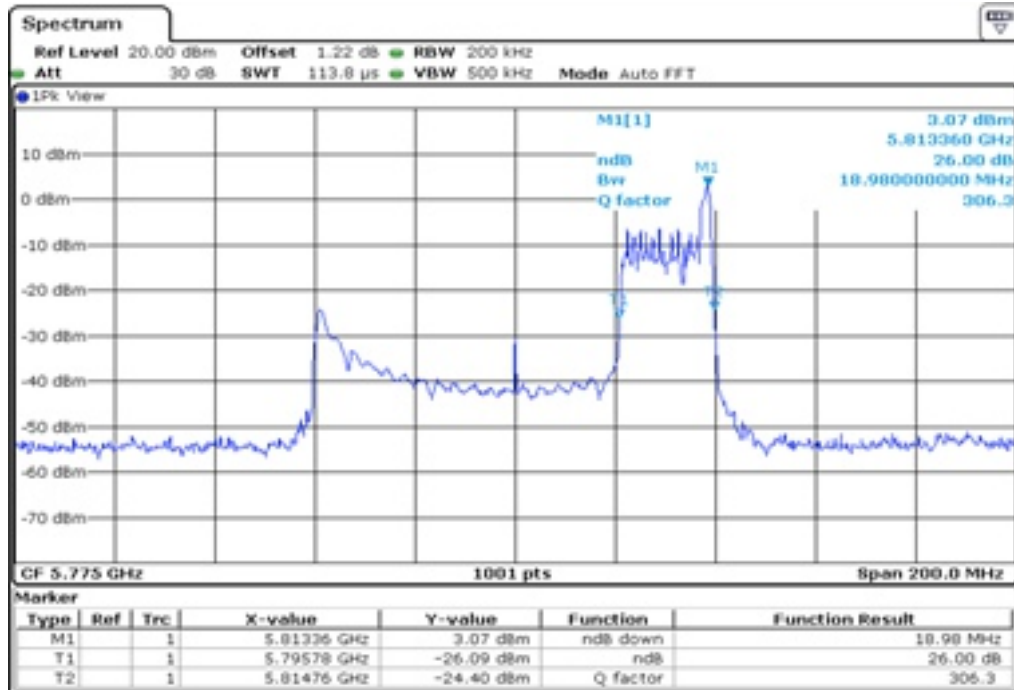

2 26 dB Bandwidth

3	26 dB Bandwidth