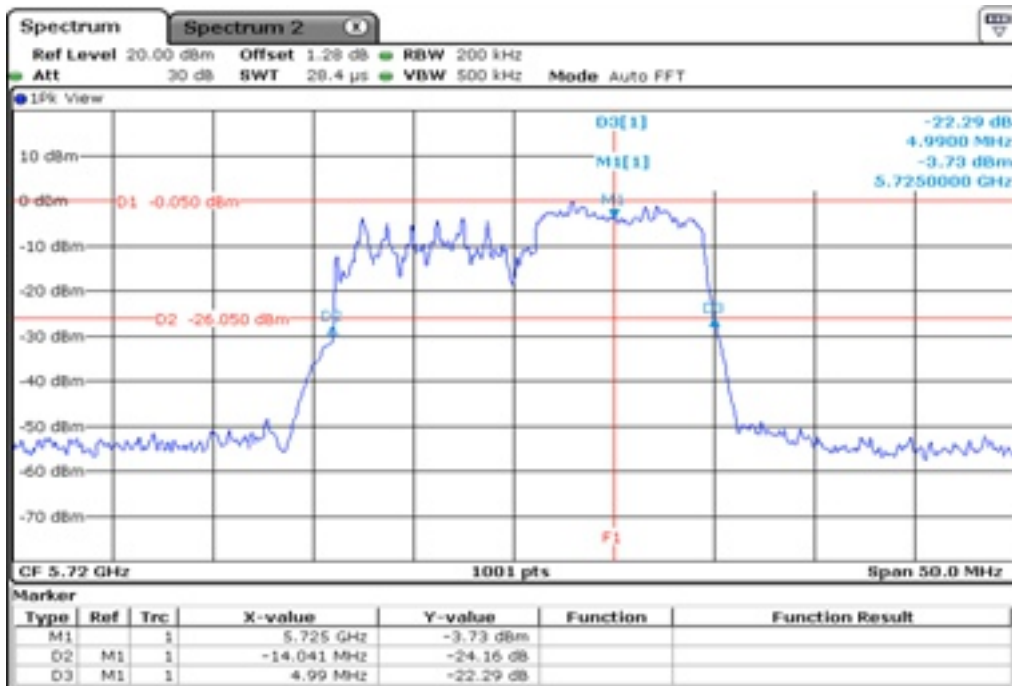

16	26 dB Bandwidth
----	-----------------

Test Band				WLAN_UNII2C / UNII3_AX			
Antenna				Ant 0			
Test Parameters for Channel Bandwidths							
Test Item	No.	Mode	Channel	Bandwidth	RU Tone	RB index	Verdict
Straddle 26 dB Bandwidth	1	802.11ax HE20	144	20 MHz	26	Low	Pass
	2	802.11ax HE20	144	20 MHz	26	Middle	Pass
	3	802.11ax HE20	144	20 MHz	26	High	Pass
	4	802.11ax HE20	144	20 MHz	52	Low	Pass
	5	802.11ax HE20	144	20 MHz	52	Middle	Pass
	6	802.11ax HE20	144	20 MHz	52	High	Pass
	7	802.11ax HE20	144	20 MHz	106	Low	Pass
	8	802.11ax HE20	144	20 MHz	106	High	Pass
	9	802.11ax HE20	144	20 MHz	242	-	Pass
	10	802.11ax HE20	144	20 MHz	SU	-	Pass

1 Starddle 26 dB Bandwidth

2 Starddle 26 dB Bandwidth

3	Starddle 26 dB Bandwidth
---	--------------------------

4 Starddle 26 dB Bandwidh

5 Starddle 26 dB Bandwidh

6	Starddle 26 dB Bandwidth
---	--------------------------

7 Starddle 26 dB Bandwidh

8 Starddle 26 dB Bandwidh

9	Starddle 26 dB Bandwidh
---	-------------------------

10	Starddle 26 dB Bandwidh
----	-------------------------

Test Band				WLAN_UNII2C / UNII3_AX			
Antenna				Ant 1			
Test Parameters for Channel Bandwidths							
Test Item	No.	Mode	Channel	Bandwidth	RU Tone	RB index	Verdict
Straddle 26 dB Bandwidth	1	802.11ax HE20	144	20 MHz	26	Low	Pass
	2	802.11ax HE20	144	20 MHz	26	Middle	Pass
	3	802.11ax HE20	144	20 MHz	26	High	Pass
	4	802.11ax HE20	144	20 MHz	52	Low	Pass
	5	802.11ax HE20	144	20 MHz	52	Middle	Pass
	6	802.11ax HE20	144	20 MHz	52	High	Pass
	7	802.11ax HE20	144	20 MHz	106	Low	Pass
	8	802.11ax HE20	144	20 MHz	106	High	Pass
	9	802.11ax HE20	144	20 MHz	242	-	Pass
	10	802.11ax HE20	144	20 MHz	SU	-	Pass