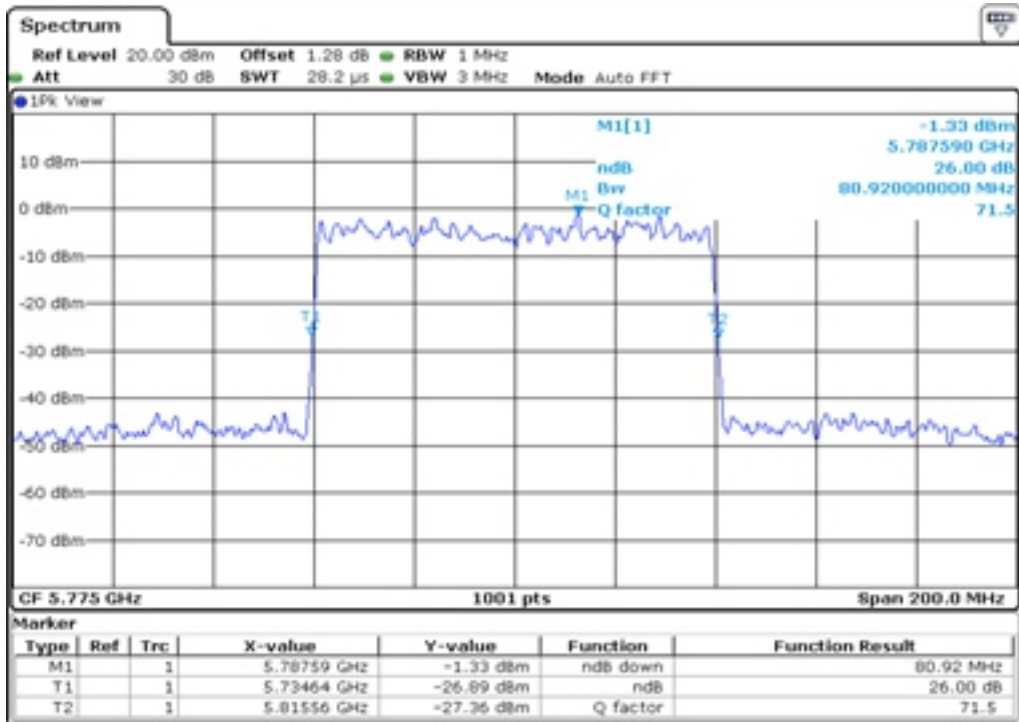

16	26 dB Bandwidth
----	-----------------

Test Band				WLAN_UNII2C / UNII3_AX			
Antenna				Ant 0			
Test Parameters for Channel Bandwidths							
Test Item	No.	Mode	Channel	Bandwidth	RU Tone	RB index	Verdict
Straddle 26 dB Bandwidth	1	802.11ax HE20	144	20 MHz	26	Low	Pass
	2	802.11ax HE20	144	20 MHz	26	Middle	Pass
	3	802.11ax HE20	144	20 MHz	26	High	Pass
	4	802.11ax HE20	144	20 MHz	52	Low	Pass
	5	802.11ax HE20	144	20 MHz	52	Middle	Pass
	6	802.11ax HE20	144	20 MHz	52	High	Pass
	7	802.11ax HE20	144	20 MHz	106	Low	Pass
	8	802.11ax HE20	144	20 MHz	106	High	Pass
	9	802.11ax HE20	144	20 MHz	242	-	Pass
	10	802.11ax HE20	144	20 MHz	SU	-	Pass