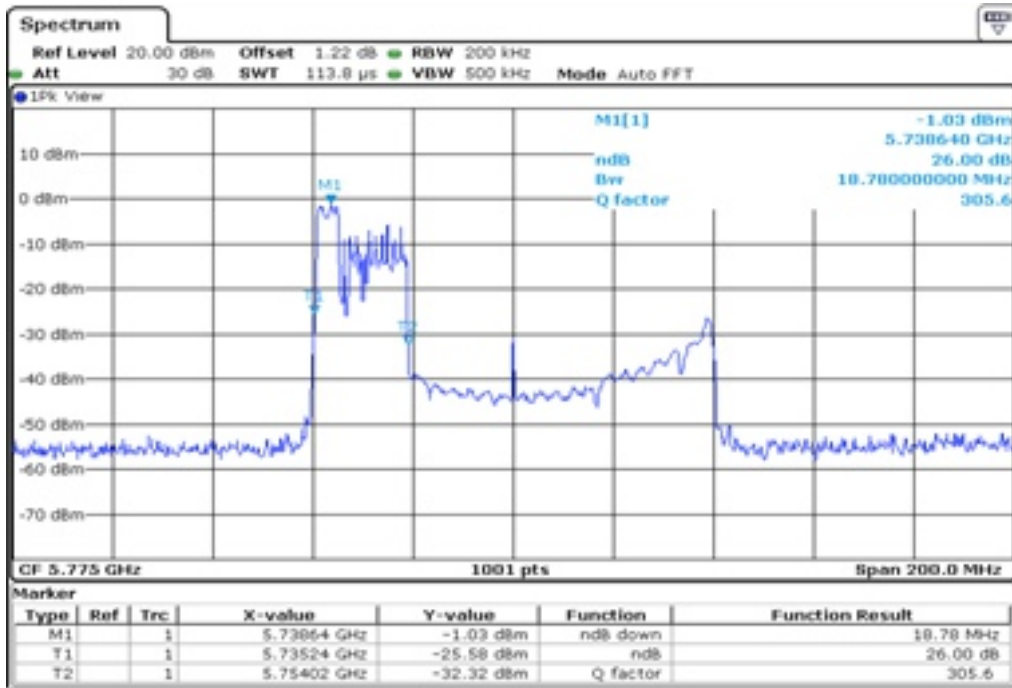

4 26 dB Bandwidth

5 26 dB Bandwidth