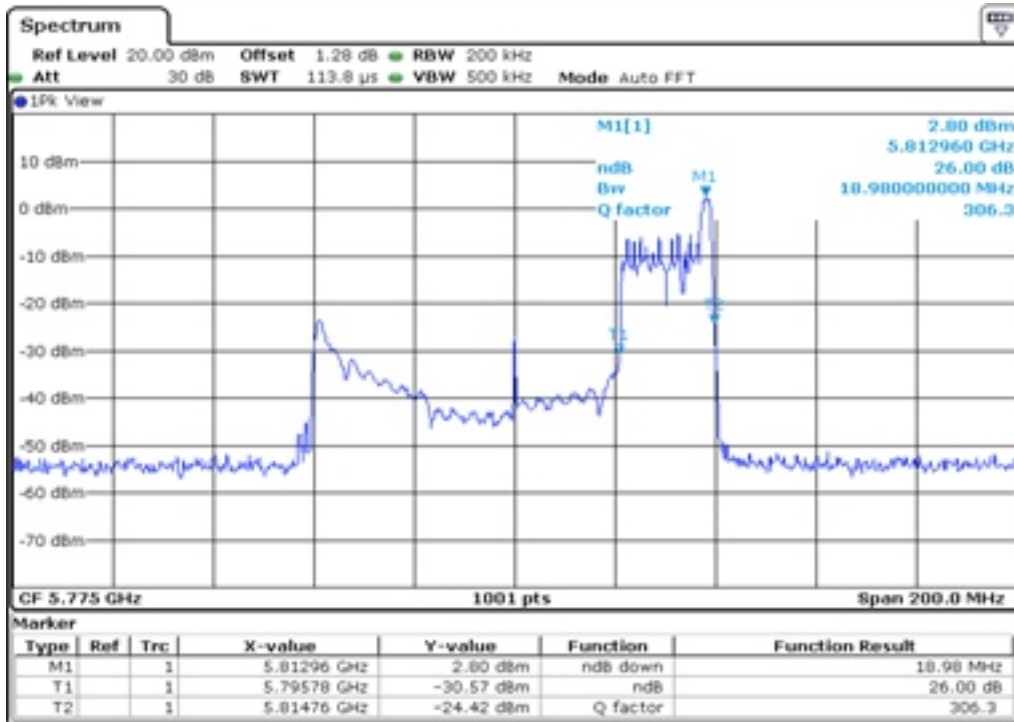

2 26 dB Bandwidth

3	26 dB Bandwidth