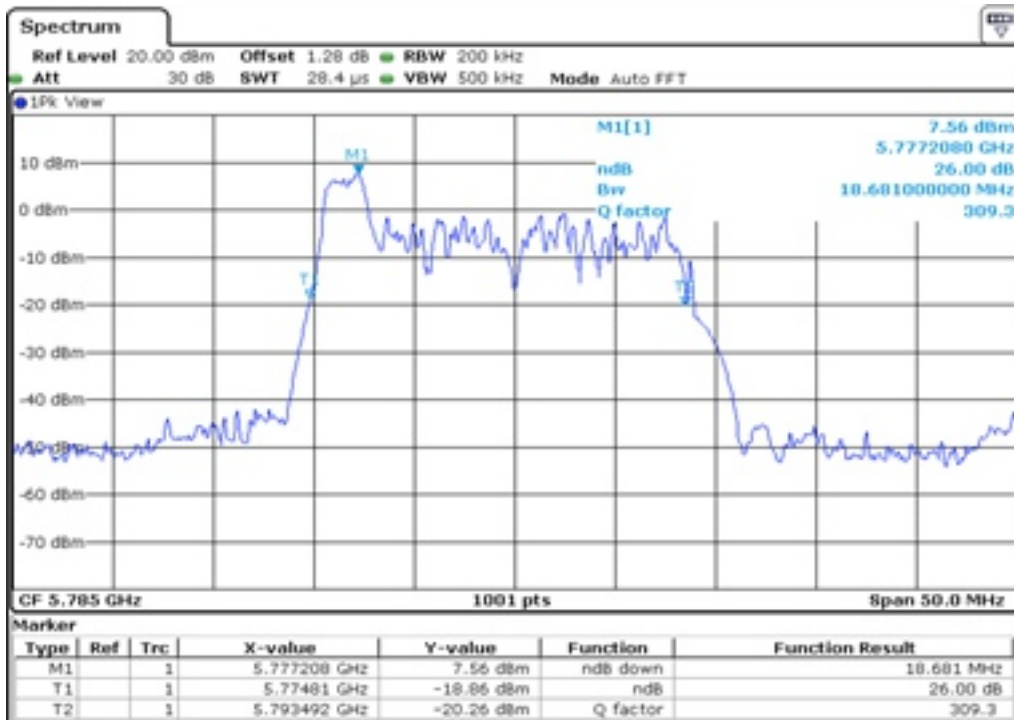

3	26 dB Bandwidth