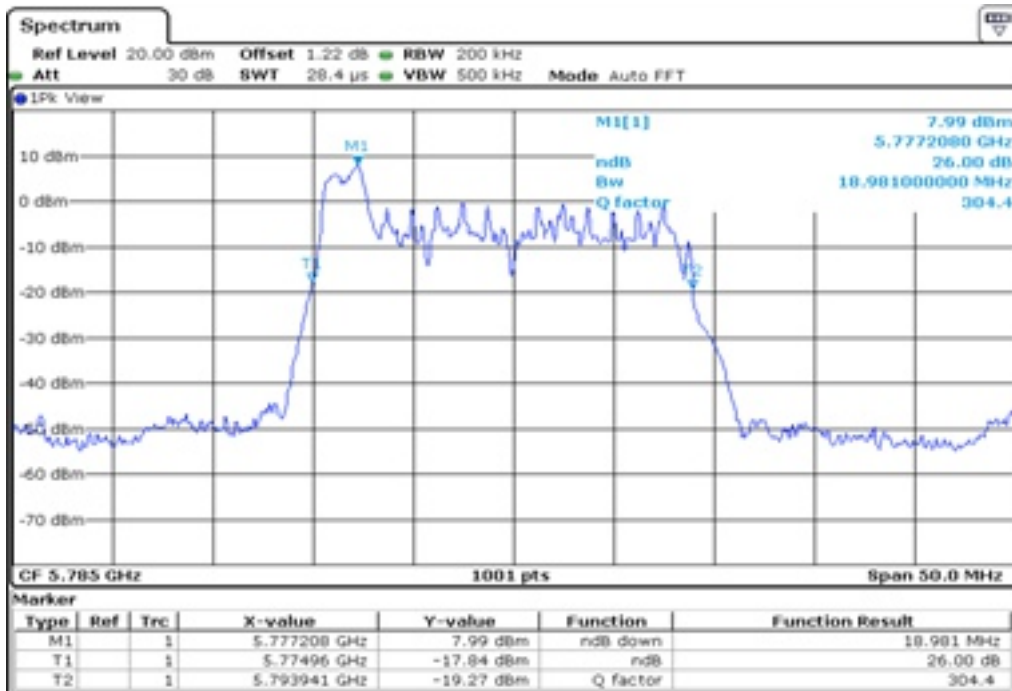

Test Band				WLAN_UNI3_AX			
Antenna				Ant 0			
Test Parameters for Channel Bandwidths							
Test Item	No.	Mode	Channel	Bandwidth	RU Tone	RB index	Verdict
26 dB Bandwidth	1	802.11ax HE20	149	20 MHz	26	Low	Pass
	2	802.11ax HE20	149	20 MHz	26	Middle	Pass
	3	802.11ax HE20	149	20 MHz	26	High	Pass
	4	802.11ax HE20	157	20 MHz	26	Low	Pass
	5	802.11ax HE20	157	20 MHz	26	Middle	Pass
	6	802.11ax HE20	157	20 MHz	26	High	Pass
	7	802.11ax HE20	165	20 MHz	26	Low	Pass
	8	802.11ax HE20	165	20 MHz	26	Middle	Pass
	9	802.11ax HE20	165	20 MHz	26	High	Pass
	10	802.11ax HE20	149	20 MHz	52	Low	Pass
	11	802.11ax HE20	149	20 MHz	52	Middle	Pass
	12	802.11ax HE20	149	20 MHz	52	High	Pass
	13	802.11ax HE20	157	20 MHz	52	Low	Pass
	14	802.11ax HE20	157	20 MHz	52	Middle	Pass
	15	802.11ax HE20	157	20 MHz	52	High	Pass
	16	802.11ax HE20	165	20 MHz	52	Low	Pass
	17	802.11ax HE20	165	20 MHz	52	Middle	Pass
	18	802.11ax HE20	165	20 MHz	52	High	Pass
	19	802.11ax HE20	149	20 MHz	106	Low	Pass
	20	802.11ax HE20	149	20 MHz	106	High	Pass
	21	802.11ax HE20	157	20 MHz	106	Low	Pass
	22	802.11ax HE20	157	20 MHz	106	High	Pass
	23	802.11ax HE20	165	20 MHz	106	Low	Pass
	24	802.11ax HE20	165	20 MHz	106	High	Pass
	25	802.11ax HE20	149	20 MHz	242	-	Pass
	26	802.11ax HE20	157	20 MHz	242	-	Pass
	27	802.11ax HE20	165	20 MHz	242	-	Pass
	28	802.11ax HE20	149	20 MHz	SU	-	Pass
	29	802.11ax HE20	157	20 MHz	SU	-	Pass
	30	802.11ax HE20	165	20 MHz	SU	-	Pass

1 26 dB Bandwidth

2 26 dB Bandwidth

3	26 dB Bandwidth
---	-----------------

4	26 dB Bandwidth
---	-----------------

5 26 dB Bandwidth

6 26 dB Bandwidth

7 26 dB Bandwidth

8 26 dB Bandwidth