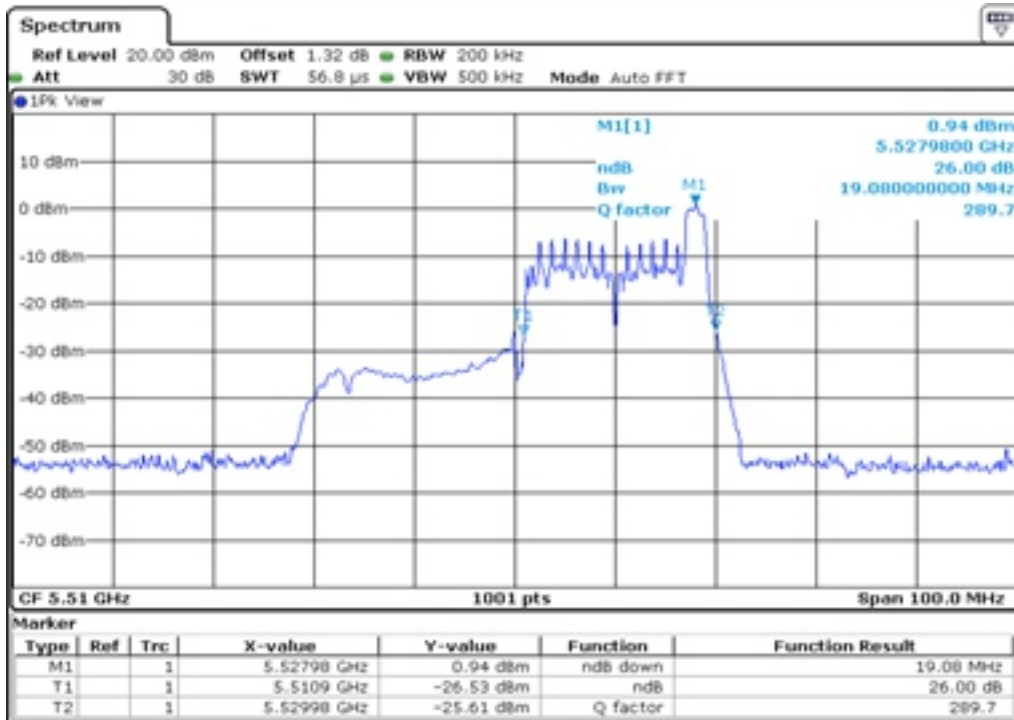

2 26 dB Bandwidth

3 26 dB Bandwidth