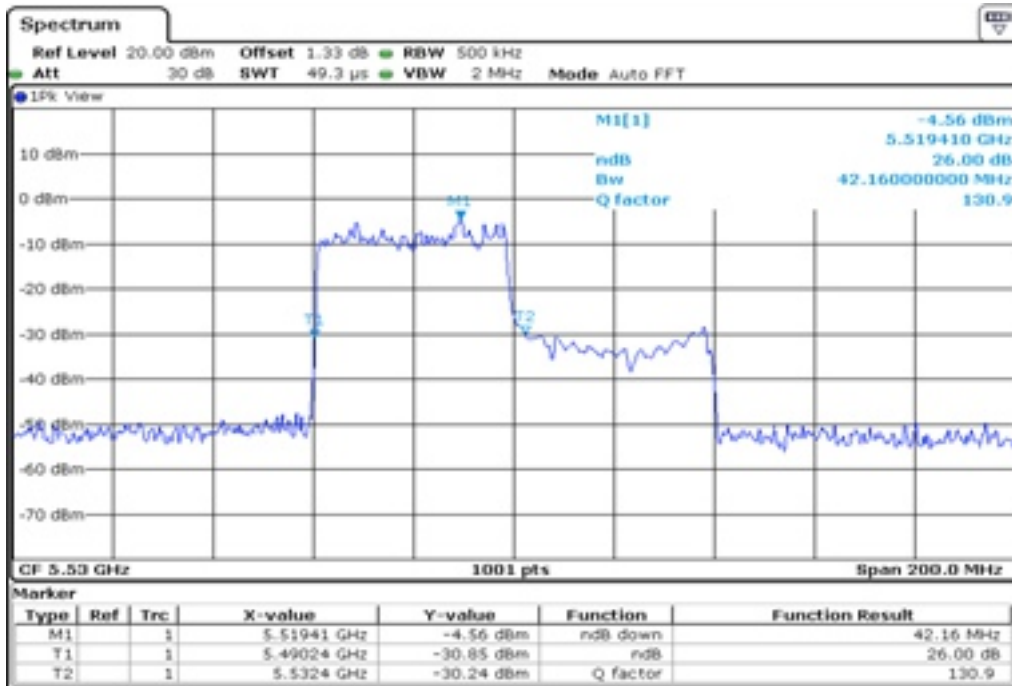

9	26 dB Bandwidth
---	-----------------

10 26 dB Bandwidth

11 26 dB Bandwidth

12	26 dB Bandwidth
----	-----------------

13 26 dB Bandwidth

14 26 dB Bandwidth

15

26 dB Bandwidth

16

26 dB Bandwidth

Test Band				WLAN_UNII2C_AX			
Antenna				Ant 1			
Test Parameters for Channel Bandwidths							
Test Item	No.	Mode	Channel	Bandwidth	RU Tone	RB index	Verdict
26 dB Bandwidth	1	802.11ax HE80	106	80 MHz	26	Low	Pass
	2	802.11ax HE80	106	80 MHz	26	Middle	Pass
	3	802.11ax HE80	106	80 MHz	26	High	Pass
	4	802.11ax HE80	106	80 MHz	52	Low	Pass
	5	802.11ax HE80	106	80 MHz	52	Middle	Pass
	6	802.11ax HE80	106	80 MHz	52	High	Pass
	7	802.11ax HE80	106	80 MHz	106	Low	Pass
	8	802.11ax HE80	106	80 MHz	106	Middle	Pass
	9	802.11ax HE80	106	80 MHz	106	High	Pass
	10	802.11ax HE80	106	80 MHz	242	Low	Pass
	11	802.11ax HE80	106	80 MHz	242	Middle	Pass
	12	802.11ax HE80	106	80 MHz	242	High	Pass
	13	802.11ax HE80	106	80 MHz	484	Low	Pass
	14	802.11ax HE80	106	80 MHz	484	High	Pass
	15	802.11ax HE80	106	80 MHz	996	-	Pass
	16	802.11ax HE80	106	80 MHz	SU	-	Pass