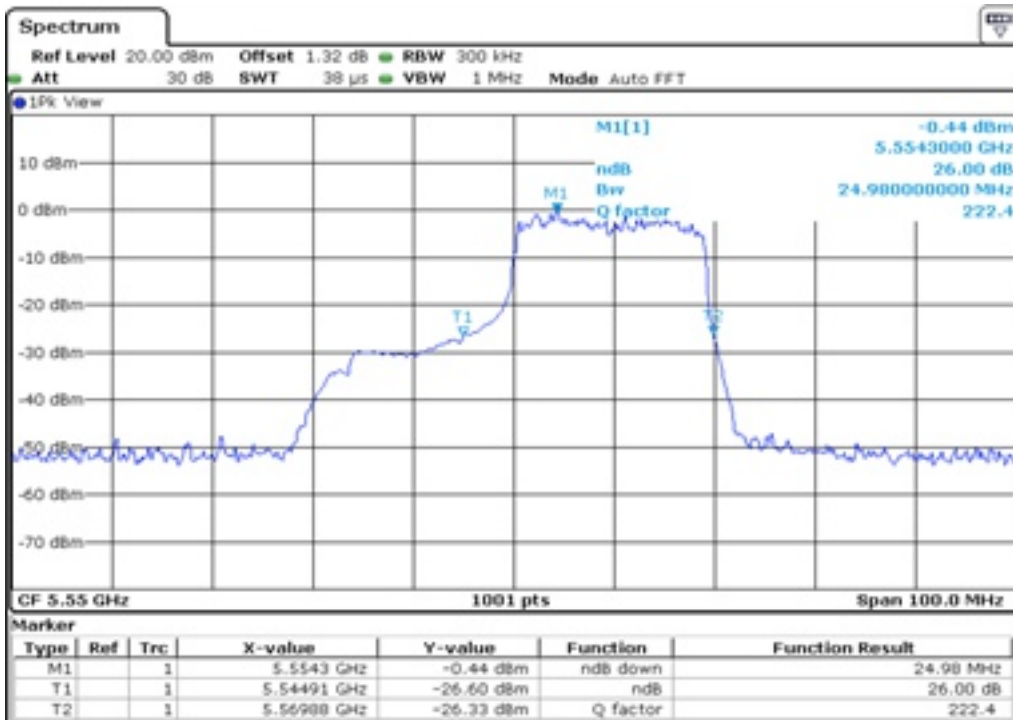

25 26 dB Bandwidth

26 26 dB Bandwidth

27	26 dB Bandwidth
----	-----------------

28 26 dB Bandwidth

29 26 dB Bandwidth

30	26 dB Bandwidth
----	-----------------

31	26 dB Bandwidth
----	-----------------

32 26 dB Bandwidth

33 26 dB Bandwidth

34 26 dB Bandwidth

35 26 dB Bandwidth

36	26 dB Bandwidth
----	-----------------

37 26 dB Bandwidth

38 26 dB Bandwidth

39	26 dB Bandwidth
----	-----------------

Test Band				WLAN_UNII2C_AX			
Antenna				Ant 0			
Test Parameters for Channel Bandwidths							
Test Item	No.	Mode	Channel	Bandwidth	RU Tone	RB index	Verdict
26 dB Bandwidth	1	802.11ax HE80	106	80 MHz	26	Low	Pass
	2	802.11ax HE80	106	80 MHz	26	Middle	Pass
	3	802.11ax HE80	106	80 MHz	26	High	Pass
	4	802.11ax HE80	106	80 MHz	52	Low	Pass
	5	802.11ax HE80	106	80 MHz	52	Middle	Pass
	6	802.11ax HE80	106	80 MHz	52	High	Pass
	7	802.11ax HE80	106	80 MHz	106	Low	Pass
	8	802.11ax HE80	106	80 MHz	106	Middle	Pass
	9	802.11ax HE80	106	80 MHz	106	High	Pass
	10	802.11ax HE80	106	80 MHz	242	Low	Pass
	11	802.11ax HE80	106	80 MHz	242	Middle	Pass
	12	802.11ax HE80	106	80 MHz	242	High	Pass
	13	802.11ax HE80	106	80 MHz	484	Low	Pass
	14	802.11ax HE80	106	80 MHz	484	High	Pass
	15	802.11ax HE80	106	80 MHz	996	-	Pass
	16	802.11ax HE80	106	80 MHz	SU	-	Pass