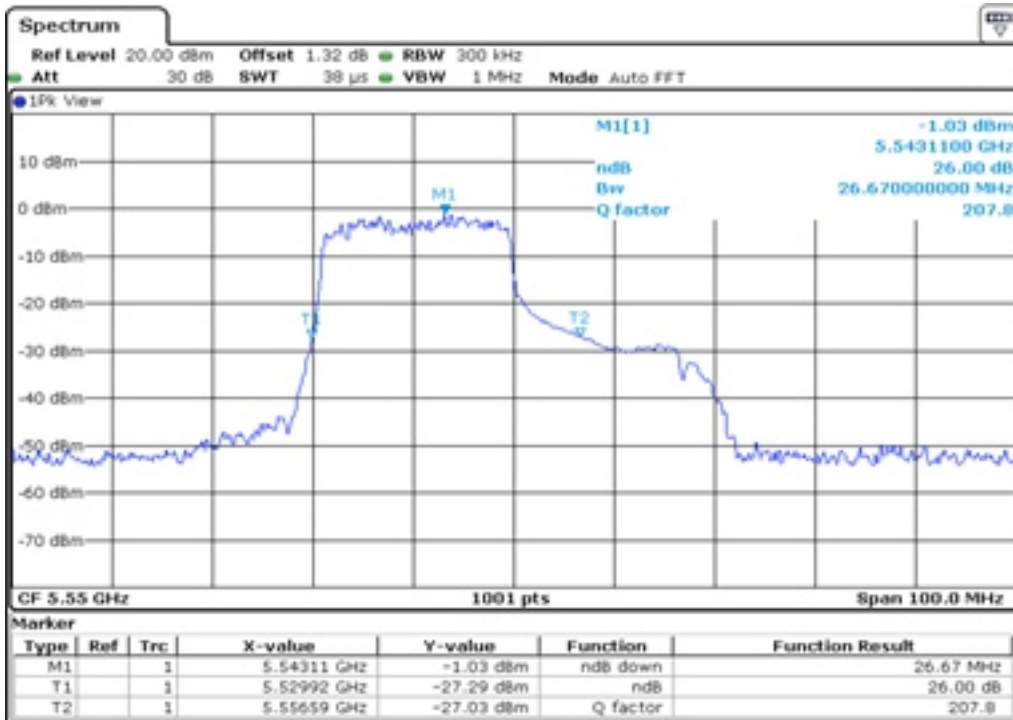

25 26 dB Bandwidth

26 26 dB Bandwidth

27	26 dB Bandwidth
----	-----------------

28 26 dB Bandwidth

29 26 dB Bandwidth

30	26 dB Bandwidth
----	-----------------

31	26 dB Bandwidth
----	-----------------

32 26 dB Bandwidth

33 26 dB Bandwidth

34 26 dB Bandwidth

35 26 dB Bandwidth

36	26 dB Bandwidth
----	-----------------

37 26 dB Bandwidth

38 26 dB Bandwidth

39	26 dB Bandwidth
----	-----------------

Test Band				WLAN_UNII2C_AX			
Antenna				Ant 0			
Test Parameters for Channel Bandwidths							
Test Item	No.	Mode	Channel	Bandwidth	RU Tone	RB index	Verdict
26 dB Bandwidth	1	802.11ax HE80	106	80 MHz	26	Low	Pass
	2	802.11ax HE80	106	80 MHz	26	Middle	Pass
	3	802.11ax HE80	106	80 MHz	26	High	Pass
	4	802.11ax HE80	106	80 MHz	52	Low	Pass
	5	802.11ax HE80	106	80 MHz	52	Middle	Pass
	6	802.11ax HE80	106	80 MHz	52	High	Pass
	7	802.11ax HE80	106	80 MHz	106	Low	Pass
	8	802.11ax HE80	106	80 MHz	106	Middle	Pass
	9	802.11ax HE80	106	80 MHz	106	High	Pass
	10	802.11ax HE80	106	80 MHz	242	Low	Pass
	11	802.11ax HE80	106	80 MHz	242	Middle	Pass
	12	802.11ax HE80	106	80 MHz	242	High	Pass
	13	802.11ax HE80	106	80 MHz	484	Low	Pass
	14	802.11ax HE80	106	80 MHz	484	High	Pass
	15	802.11ax HE80	106	80 MHz	996	-	Pass
	16	802.11ax HE80	106	80 MHz	SU	-	Pass