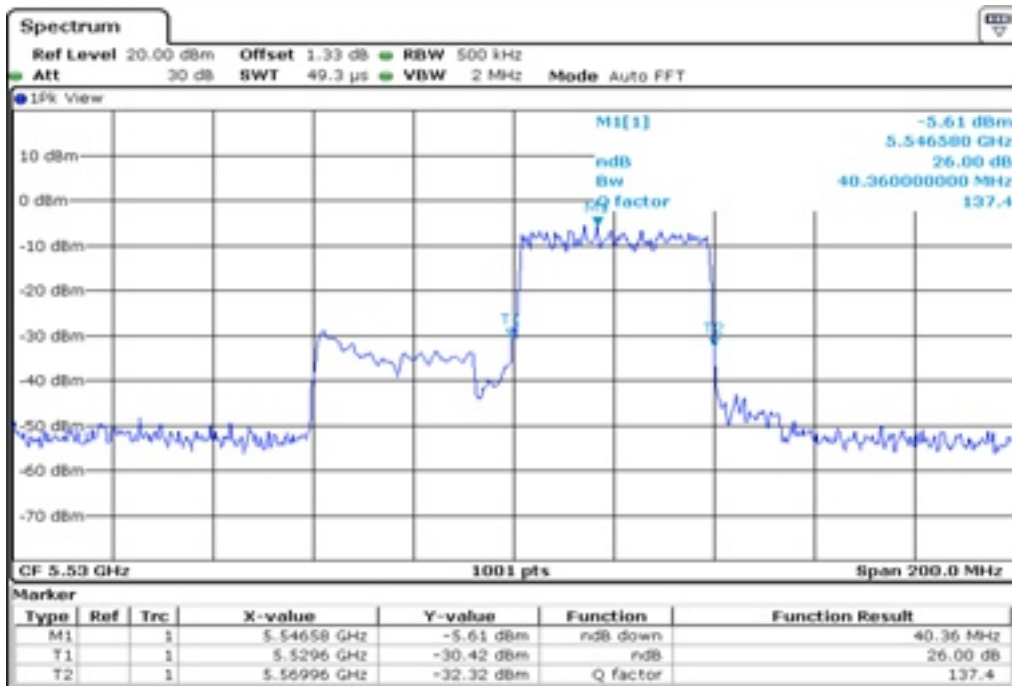

9	26 dB Bandwidth
---	-----------------

10 26 dB Bandwidth

11 26 dB Bandwidth

12	26 dB Bandwidth
----	-----------------

13 26 dB Bandwidth

14 26 dB Bandwidth

15

26 dB Bandwidth

16

26 dB Bandwidth

Test Band				WLAN_UNII2C_AX			
Antenna				Ant 1			
Test Parameters for Channel Bandwidths							
Test Item	No.	Mode	Channel	Bandwidth	RU Tone	RB index	Verdict
26 dB Bandwidth	1	802.11ax HE80	106	80 MHz	26	Low	Pass
	2	802.11ax HE80	106	80 MHz	26	Middle	Pass
	3	802.11ax HE80	106	80 MHz	26	High	Pass
	4	802.11ax HE80	106	80 MHz	52	Low	Pass
	5	802.11ax HE80	106	80 MHz	52	Middle	Pass
	6	802.11ax HE80	106	80 MHz	52	High	Pass
	7	802.11ax HE80	106	80 MHz	106	Low	Pass
	8	802.11ax HE80	106	80 MHz	106	Middle	Pass
	9	802.11ax HE80	106	80 MHz	106	High	Pass
	10	802.11ax HE80	106	80 MHz	242	Low	Pass
	11	802.11ax HE80	106	80 MHz	242	Middle	Pass
	12	802.11ax HE80	106	80 MHz	242	High	Pass
	13	802.11ax HE80	106	80 MHz	484	Low	Pass
	14	802.11ax HE80	106	80 MHz	484	High	Pass
	15	802.11ax HE80	106	80 MHz	996	-	Pass
	16	802.11ax HE80	106	80 MHz	SU	-	Pass