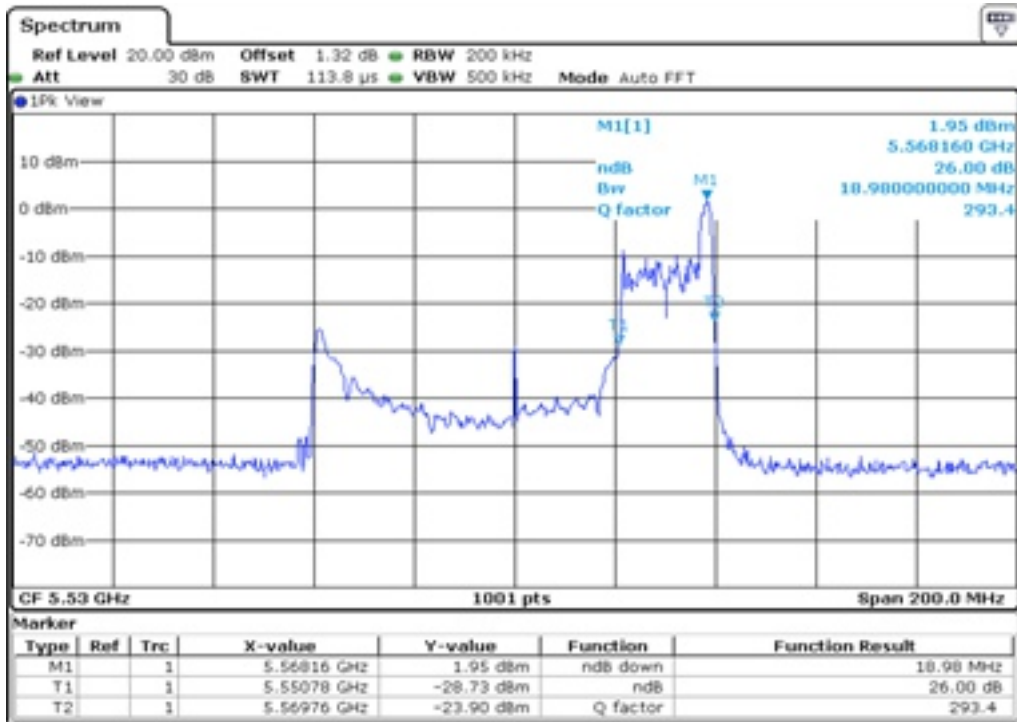

2 26 dB Bandwidth

3	26 dB Bandwidth