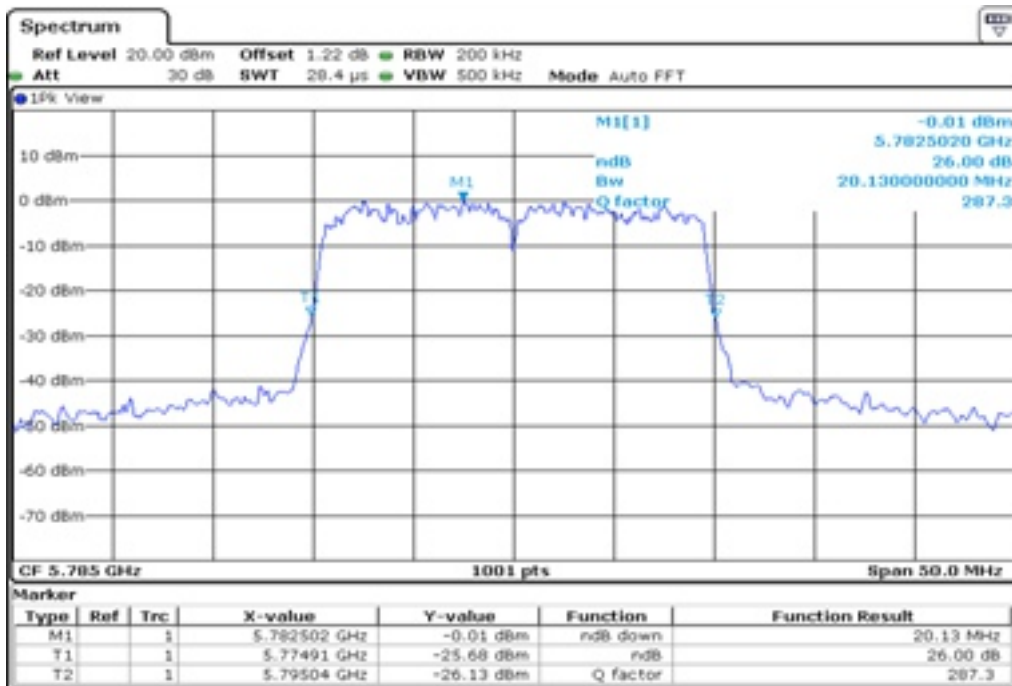

16 26 dB Bandwidth

17 26 dB Bandwidth

18

26 dB Bandwidth

19 26 dB Bandwidth

20 26 dB Bandwidth

21 26 dB Bandwidth

22 26 dB Bandwidth

23 26 dB Bandwidth

24 26 dB Bandwidth

25 26 dB Bandwidth

26 26 dB Bandwidth

27	26 dB Bandwidth
----	-----------------

28 26 dB Bandwidth

29 26 dB Bandwidth

30	26 dB Bandwidth
----	-----------------

Test Band				WLAN_UNI3_AX			
Antenna				Ant 1			
Test Parameters for Channel Bandwidths							
Test Item	No.	Mode	Channel	Bandwidth	RU Tone	RB index	Verdict
26 dB Bandwidth	1	802.11ax HE20	149	20 MHz	26	Low	Pass
	2	802.11ax HE20	149	20 MHz	26	Middle	Pass
	3	802.11ax HE20	149	20 MHz	26	High	Pass
	4	802.11ax HE20	157	20 MHz	26	Low	Pass
	5	802.11ax HE20	157	20 MHz	26	Middle	Pass
	6	802.11ax HE20	157	20 MHz	26	High	Pass
	7	802.11ax HE20	165	20 MHz	26	Low	Pass
	8	802.11ax HE20	165	20 MHz	26	Middle	Pass
	9	802.11ax HE20	165	20 MHz	26	High	Pass
	10	802.11ax HE20	149	20 MHz	52	Low	Pass
	11	802.11ax HE20	149	20 MHz	52	Middle	Pass
	12	802.11ax HE20	149	20 MHz	52	High	Pass
	13	802.11ax HE20	157	20 MHz	52	Low	Pass
	14	802.11ax HE20	157	20 MHz	52	Middle	Pass
	15	802.11ax HE20	157	20 MHz	52	High	Pass
	16	802.11ax HE20	165	20 MHz	52	Low	Pass
	17	802.11ax HE20	165	20 MHz	52	Middle	Pass
	18	802.11ax HE20	165	20 MHz	52	High	Pass
	19	802.11ax HE20	149	20 MHz	106	Low	Pass
	20	802.11ax HE20	149	20 MHz	106	High	Pass
	21	802.11ax HE20	157	20 MHz	106	Low	Pass
	22	802.11ax HE20	157	20 MHz	106	High	Pass
	23	802.11ax HE20	165	20 MHz	106	Low	Pass
	24	802.11ax HE20	165	20 MHz	106	High	Pass
	25	802.11ax HE20	149	20 MHz	242	-	Pass
	26	802.11ax HE20	157	20 MHz	242	-	Pass
	27	802.11ax HE20	165	20 MHz	242	-	Pass
	28	802.11ax HE20	149	20 MHz	SU	-	Pass
	29	802.11ax HE20	157	20 MHz	SU	-	Pass
	30	802.11ax HE20	165	20 MHz	SU	-	Pass