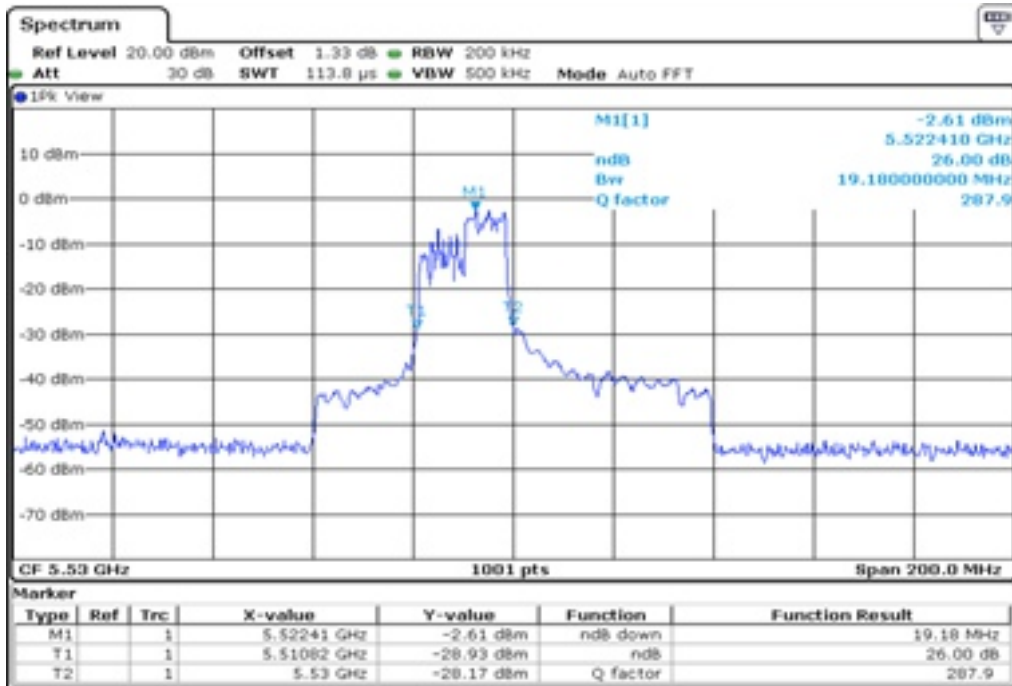

33 26 dB Bandwidth

34 26 dB Bandwidth

35 26 dB Bandwidth

36	26 dB Bandwidth
----	-----------------

37 26 dB Bandwidth

38 26 dB Bandwidth

39	26 dB Bandwidth
----	-----------------

Test Band				WLAN_UNII2C_AX			
Antenna				Ant 0			
Test Parameters for Channel Bandwidths							
Test Item	No.	Mode	Channel	Bandwidth	RU Tone	RB index	Verdict
26 dB Bandwidth	1	802.11ax HE80	106	80 MHz	26	Low	Pass
	2	802.11ax HE80	106	80 MHz	26	Middle	Pass
	3	802.11ax HE80	106	80 MHz	26	High	Pass
	4	802.11ax HE80	106	80 MHz	52	Low	Pass
	5	802.11ax HE80	106	80 MHz	52	Middle	Pass
	6	802.11ax HE80	106	80 MHz	52	High	Pass
	7	802.11ax HE80	106	80 MHz	106	Low	Pass
	8	802.11ax HE80	106	80 MHz	106	Middle	Pass
	9	802.11ax HE80	106	80 MHz	106	High	Pass
	10	802.11ax HE80	106	80 MHz	242	Low	Pass
	11	802.11ax HE80	106	80 MHz	242	Middle	Pass
	12	802.11ax HE80	106	80 MHz	242	High	Pass
	13	802.11ax HE80	106	80 MHz	484	Low	Pass
	14	802.11ax HE80	106	80 MHz	484	High	Pass
	15	802.11ax HE80	106	80 MHz	996	-	Pass
	16	802.11ax HE80	106	80 MHz	SU	-	Pass

1 26 dB Bandwidth

2 26 dB Bandwidth

3	26 dB Bandwidth
---	-----------------

4 26 dB Bandwidth

5 26 dB Bandwidth

6	26 dB Bandwidth
---	-----------------

7 26 dB Bandwidth

8 26 dB Bandwidth