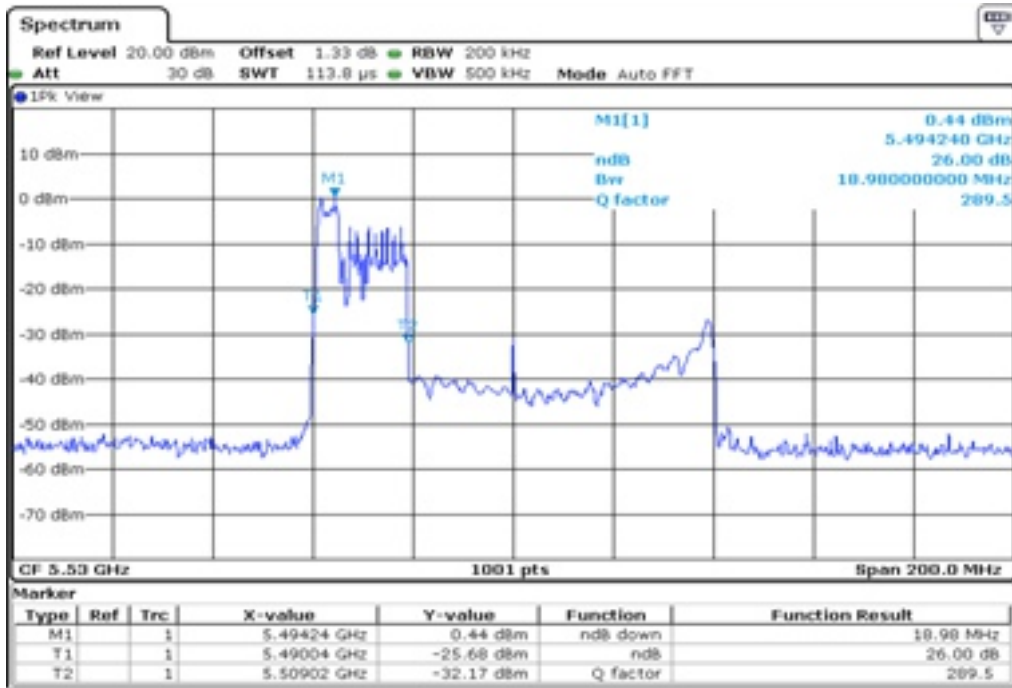

4 26 dB Bandwidth

5 26 dB Bandwidth