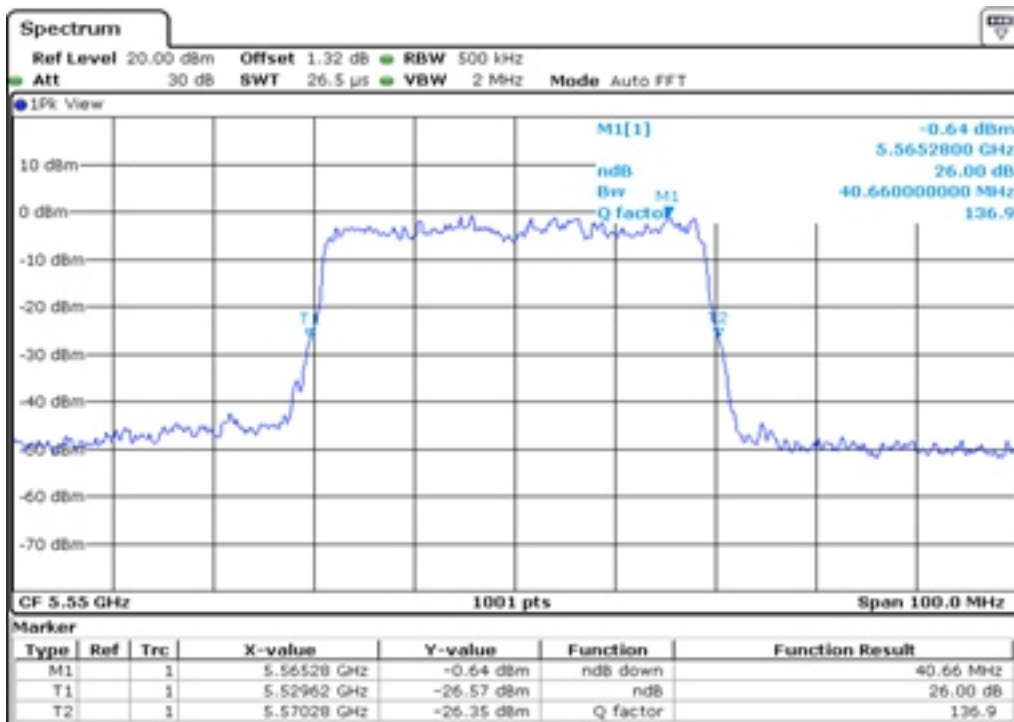

25 26 dB Bandwidth

26 26 dB Bandwidth

27	26 dB Bandwidth
----	-----------------

28 26 dB Bandwidth

29 26 dB Bandwidth

30	26 dB Bandwidth
----	-----------------

31	26 dB Bandwidth
----	-----------------

32 26 dB Bandwidth

33 26 dB Bandwidth

34 26 dB Bandwidth

35 26 dB Bandwidth

36	26 dB Bandwidth
----	-----------------

37 26 dB Bandwidth

38 26 dB Bandwidth

39	26 dB Bandwidth
----	-----------------

Test Band				WLAN_UNII2C_AX			
Antenna				Ant 0			
Test Parameters for Channel Bandwidths							
Test Item	No.	Mode	Channel	Bandwidth	RU Tone	RB index	Verdict
26 dB Bandwidth	1	802.11ax HE80	106	80 MHz	26	Low	Pass
	2	802.11ax HE80	106	80 MHz	26	Middle	Pass
	3	802.11ax HE80	106	80 MHz	26	High	Pass
	4	802.11ax HE80	106	80 MHz	52	Low	Pass
	5	802.11ax HE80	106	80 MHz	52	Middle	Pass
	6	802.11ax HE80	106	80 MHz	52	High	Pass
	7	802.11ax HE80	106	80 MHz	106	Low	Pass
	8	802.11ax HE80	106	80 MHz	106	Middle	Pass
	9	802.11ax HE80	106	80 MHz	106	High	Pass
	10	802.11ax HE80	106	80 MHz	242	Low	Pass
	11	802.11ax HE80	106	80 MHz	242	Middle	Pass
	12	802.11ax HE80	106	80 MHz	242	High	Pass
	13	802.11ax HE80	106	80 MHz	484	Low	Pass
	14	802.11ax HE80	106	80 MHz	484	High	Pass
	15	802.11ax HE80	106	80 MHz	996	-	Pass
	16	802.11ax HE80	106	80 MHz	SU	-	Pass