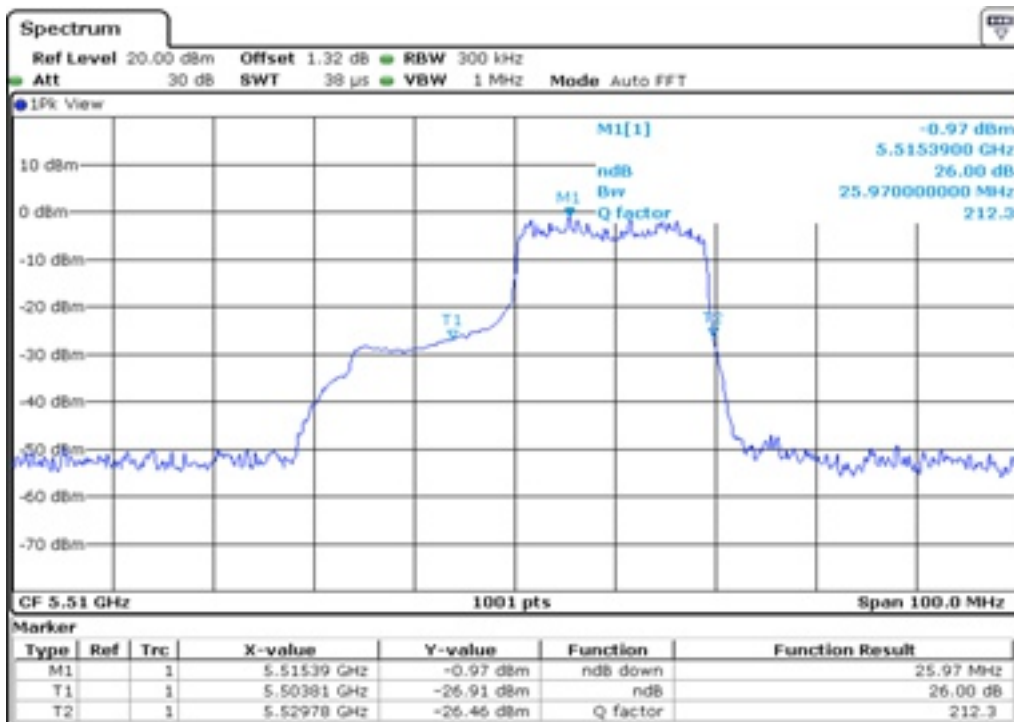

25 26 dB Bandwidth

26 26 dB Bandwidth

27	26 dB Bandwidth
----	-----------------

28 26 dB Bandwidth

29 26 dB Bandwidth

30	26 dB Bandwidth
----	-----------------

31	26 dB Bandwidth
----	-----------------

32 26 dB Bandwidth

33 26 dB Bandwidth

34 26 dB Bandwidth

35 26 dB Bandwidth

36	26 dB Bandwidth
----	-----------------

37 26 dB Bandwidth

38 26 dB Bandwidth

39	26 dB Bandwidth
----	-----------------

Test Band				WLAN_UNII2C_AX			
Antenna				Ant 0			
Test Parameters for Channel Bandwidths							
Test Item	No.	Mode	Channel	Bandwidth	RU Tone	RB index	Verdict
26 dB Bandwidth	1	802.11ax HE80	106	80 MHz	26	Low	Pass
	2	802.11ax HE80	106	80 MHz	26	Middle	Pass
	3	802.11ax HE80	106	80 MHz	26	High	Pass
	4	802.11ax HE80	106	80 MHz	52	Low	Pass
	5	802.11ax HE80	106	80 MHz	52	Middle	Pass
	6	802.11ax HE80	106	80 MHz	52	High	Pass
	7	802.11ax HE80	106	80 MHz	106	Low	Pass
	8	802.11ax HE80	106	80 MHz	106	Middle	Pass
	9	802.11ax HE80	106	80 MHz	106	High	Pass
	10	802.11ax HE80	106	80 MHz	242	Low	Pass
	11	802.11ax HE80	106	80 MHz	242	Middle	Pass
	12	802.11ax HE80	106	80 MHz	242	High	Pass
	13	802.11ax HE80	106	80 MHz	484	Low	Pass
	14	802.11ax HE80	106	80 MHz	484	High	Pass
	15	802.11ax HE80	106	80 MHz	996	-	Pass
	16	802.11ax HE80	106	80 MHz	SU	-	Pass