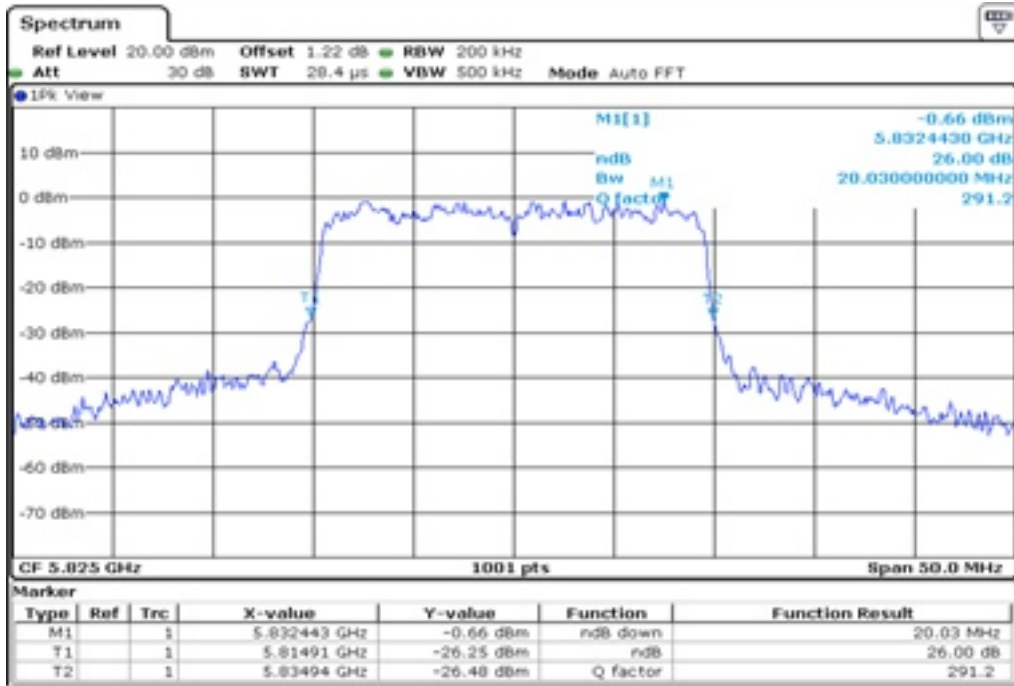

23 26 dB Bandwidth

24 26 dB Bandwidth

25 26 dB Bandwidth

26 26 dB Bandwidth

27	26 dB Bandwidth
----	-----------------

28 26 dB Bandwidth

29 26 dB Bandwidth

30	26 dB Bandwidth
----	-----------------

Test Band				WLAN_UNI3_AX			
Antenna				Ant 1			
Test Parameters for Channel Bandwidths							
Test Item	No.	Mode	Channel	Bandwidth	RU Tone	RB index	Verdict
26 dB Bandwidth	1	802.11ax HE20	149	20 MHz	26	Low	Pass
	2	802.11ax HE20	149	20 MHz	26	Middle	Pass
	3	802.11ax HE20	149	20 MHz	26	High	Pass
	4	802.11ax HE20	157	20 MHz	26	Low	Pass
	5	802.11ax HE20	157	20 MHz	26	Middle	Pass
	6	802.11ax HE20	157	20 MHz	26	High	Pass
	7	802.11ax HE20	165	20 MHz	26	Low	Pass
	8	802.11ax HE20	165	20 MHz	26	Middle	Pass
	9	802.11ax HE20	165	20 MHz	26	High	Pass
	10	802.11ax HE20	149	20 MHz	52	Low	Pass
	11	802.11ax HE20	149	20 MHz	52	Middle	Pass
	12	802.11ax HE20	149	20 MHz	52	High	Pass
	13	802.11ax HE20	157	20 MHz	52	Low	Pass
	14	802.11ax HE20	157	20 MHz	52	Middle	Pass
	15	802.11ax HE20	157	20 MHz	52	High	Pass
	16	802.11ax HE20	165	20 MHz	52	Low	Pass
	17	802.11ax HE20	165	20 MHz	52	Middle	Pass
	18	802.11ax HE20	165	20 MHz	52	High	Pass
	19	802.11ax HE20	149	20 MHz	106	Low	Pass
	20	802.11ax HE20	149	20 MHz	106	High	Pass
	21	802.11ax HE20	157	20 MHz	106	Low	Pass
	22	802.11ax HE20	157	20 MHz	106	High	Pass
	23	802.11ax HE20	165	20 MHz	106	Low	Pass
	24	802.11ax HE20	165	20 MHz	106	High	Pass
	25	802.11ax HE20	149	20 MHz	242	-	Pass
	26	802.11ax HE20	157	20 MHz	242	-	Pass
	27	802.11ax HE20	165	20 MHz	242	-	Pass
	28	802.11ax HE20	149	20 MHz	SU	-	Pass
	29	802.11ax HE20	157	20 MHz	SU	-	Pass
	30	802.11ax HE20	165	20 MHz	SU	-	Pass