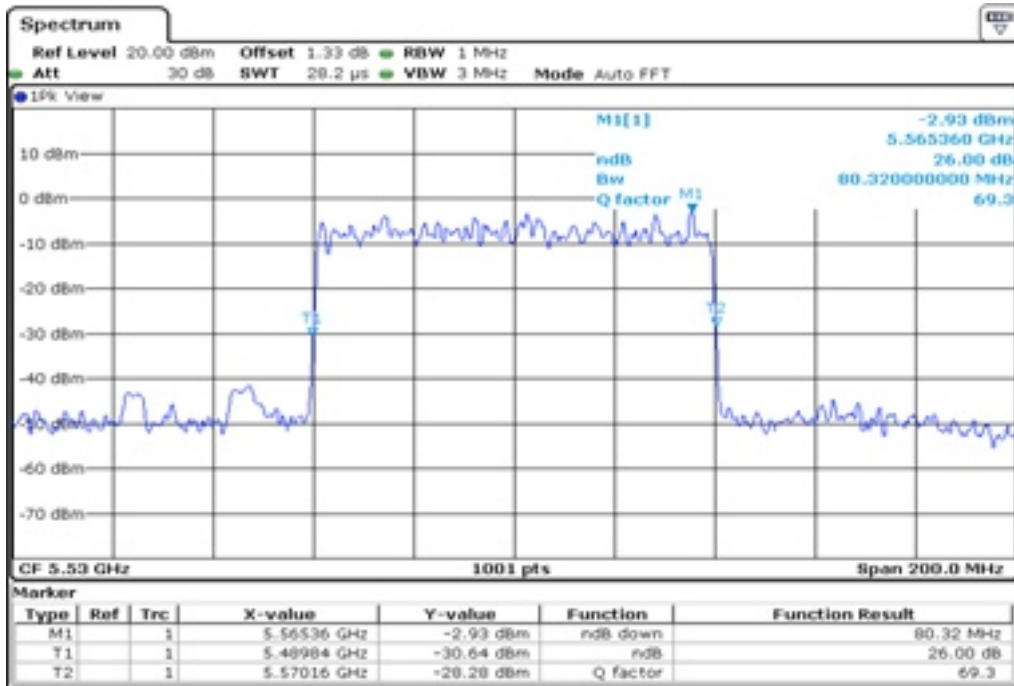

9	26 dB Bandwidth
---	-----------------

10 26 dB Bandwidth

11 26 dB Bandwidth

12	26 dB Bandwidth
----	-----------------

13 26 dB Bandwidth

14 26 dB Bandwidth

15

26 dB Bandwidth

16

26 dB Bandwidth

Test Band				WLAN_UNII2C_AX			
Antenna				Ant 1			
Test Parameters for Channel Bandwidths							
Test Item	No.	Mode	Channel	Bandwidth	RU Tone	RB index	Verdict
26 dB Bandwidth	1	802.11ax HE80	106	80 MHz	26	Low	Pass
	2	802.11ax HE80	106	80 MHz	26	Middle	Pass
	3	802.11ax HE80	106	80 MHz	26	High	Pass
	4	802.11ax HE80	106	80 MHz	52	Low	Pass
	5	802.11ax HE80	106	80 MHz	52	Middle	Pass
	6	802.11ax HE80	106	80 MHz	52	High	Pass
	7	802.11ax HE80	106	80 MHz	106	Low	Pass
	8	802.11ax HE80	106	80 MHz	106	Middle	Pass
	9	802.11ax HE80	106	80 MHz	106	High	Pass
	10	802.11ax HE80	106	80 MHz	242	Low	Pass
	11	802.11ax HE80	106	80 MHz	242	Middle	Pass
	12	802.11ax HE80	106	80 MHz	242	High	Pass
	13	802.11ax HE80	106	80 MHz	484	Low	Pass
	14	802.11ax HE80	106	80 MHz	484	High	Pass
	15	802.11ax HE80	106	80 MHz	996	-	Pass
	16	802.11ax HE80	106	80 MHz	SU	-	Pass