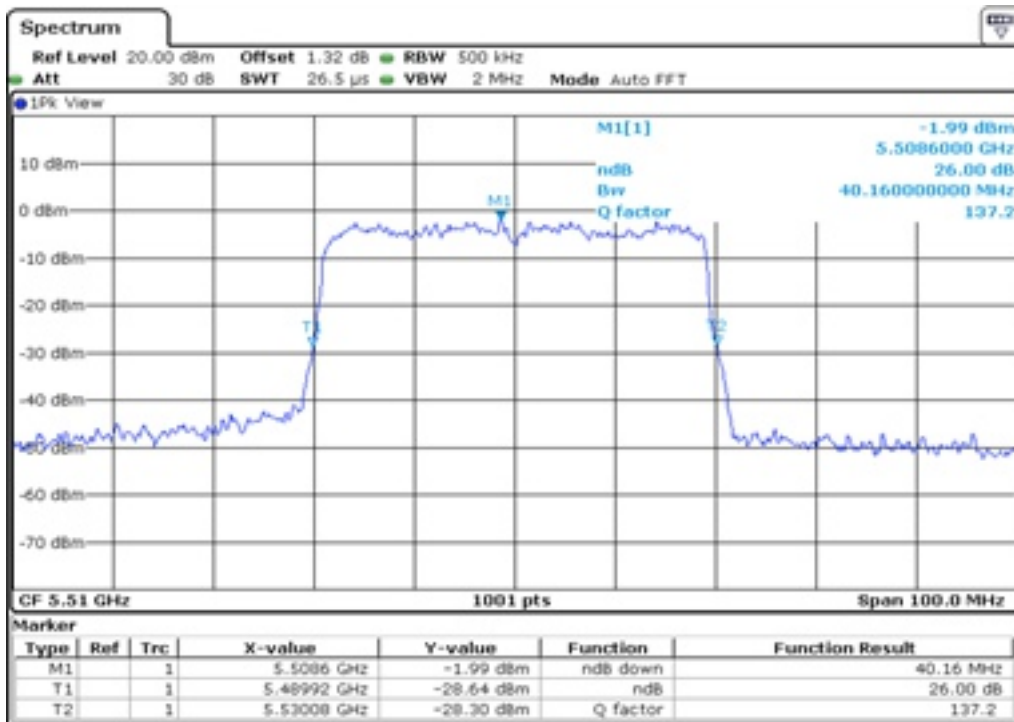

25 26 dB Bandwidth

26 26 dB Bandwidth

27	26 dB Bandwidth
----	-----------------

28 26 dB Bandwidth

29 26 dB Bandwidth

30	26 dB Bandwidth
----	-----------------

31	26 dB Bandwidth
----	-----------------

32 26 dB Bandwidth

33 26 dB Bandwidth

34 26 dB Bandwidth

35 26 dB Bandwidth

36	26 dB Bandwidth
----	-----------------

37 26 dB Bandwidth

38 26 dB Bandwidth

39	26 dB Bandwidth
----	-----------------

Test Band				WLAN_UNII2C_AX			
Antenna				Ant 0			
Test Parameters for Channel Bandwidths							
Test Item	No.	Mode	Channel	Bandwidth	RU Tone	RB index	Verdict
26 dB Bandwidth	1	802.11ax HE80	106	80 MHz	26	Low	Pass
	2	802.11ax HE80	106	80 MHz	26	Middle	Pass
	3	802.11ax HE80	106	80 MHz	26	High	Pass
	4	802.11ax HE80	106	80 MHz	52	Low	Pass
	5	802.11ax HE80	106	80 MHz	52	Middle	Pass
	6	802.11ax HE80	106	80 MHz	52	High	Pass
	7	802.11ax HE80	106	80 MHz	106	Low	Pass
	8	802.11ax HE80	106	80 MHz	106	Middle	Pass
	9	802.11ax HE80	106	80 MHz	106	High	Pass
	10	802.11ax HE80	106	80 MHz	242	Low	Pass
	11	802.11ax HE80	106	80 MHz	242	Middle	Pass
	12	802.11ax HE80	106	80 MHz	242	High	Pass
	13	802.11ax HE80	106	80 MHz	484	Low	Pass
	14	802.11ax HE80	106	80 MHz	484	High	Pass
	15	802.11ax HE80	106	80 MHz	996	-	Pass
	16	802.11ax HE80	106	80 MHz	SU	-	Pass