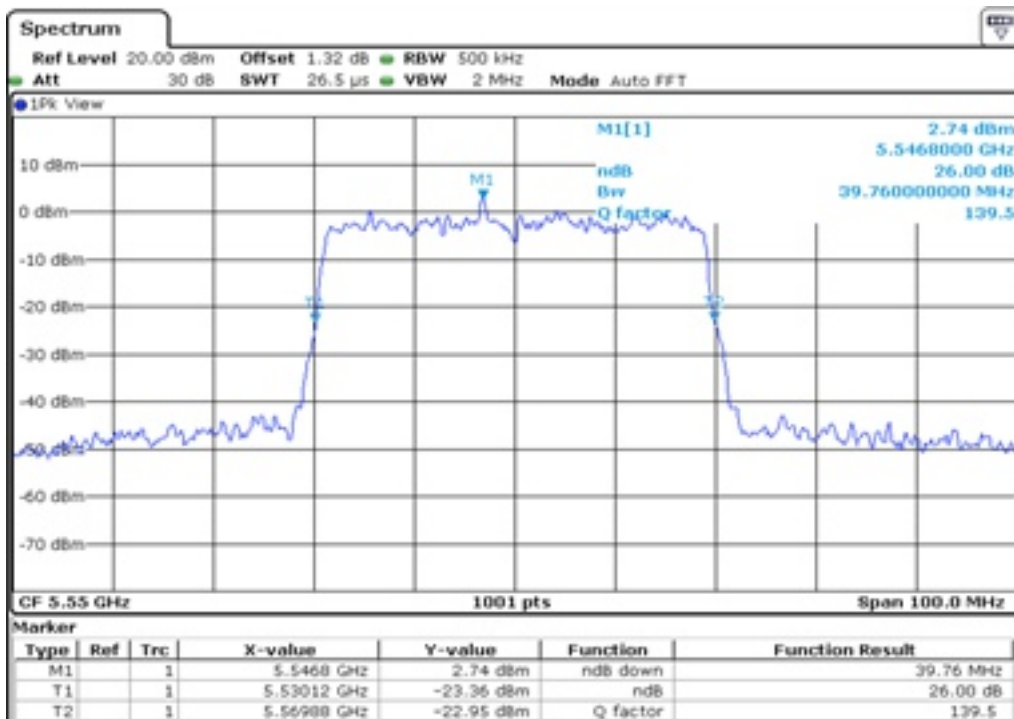

33 26 dB Bandwidth

34 26 dB Bandwidth

35 26 dB Bandwidth

36	26 dB Bandwidth
----	-----------------

37 26 dB Bandwidth

38 26 dB Bandwidth

39	26 dB Bandwidth
----	-----------------

Test Band				WLAN_UNII2C_AX			
Antenna				Ant 0			
Test Parameters for Channel Bandwidths							
Test Item	No.	Mode	Channel	Bandwidth	RU Tone	RB index	Verdict
26 dB Bandwidth	1	802.11ax HE80	106	80 MHz	26	Low	Pass
	2	802.11ax HE80	106	80 MHz	26	Middle	Pass
	3	802.11ax HE80	106	80 MHz	26	High	Pass
	4	802.11ax HE80	106	80 MHz	52	Low	Pass
	5	802.11ax HE80	106	80 MHz	52	Middle	Pass
	6	802.11ax HE80	106	80 MHz	52	High	Pass
	7	802.11ax HE80	106	80 MHz	106	Low	Pass
	8	802.11ax HE80	106	80 MHz	106	Middle	Pass
	9	802.11ax HE80	106	80 MHz	106	High	Pass
	10	802.11ax HE80	106	80 MHz	242	Low	Pass
	11	802.11ax HE80	106	80 MHz	242	Middle	Pass
	12	802.11ax HE80	106	80 MHz	242	High	Pass
	13	802.11ax HE80	106	80 MHz	484	Low	Pass
	14	802.11ax HE80	106	80 MHz	484	High	Pass
	15	802.11ax HE80	106	80 MHz	996	-	Pass
	16	802.11ax HE80	106	80 MHz	SU	-	Pass