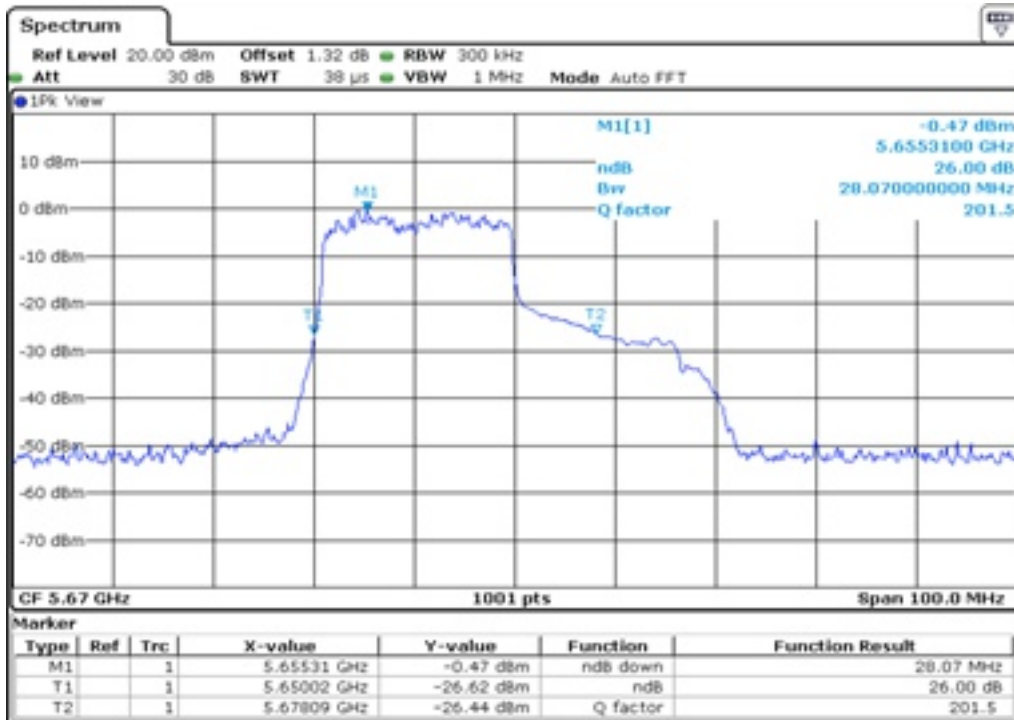

25 26 dB Bandwidth

26 26 dB Bandwidth

27	26 dB Bandwidth
----	-----------------

28 26 dB Bandwidth

29 26 dB Bandwidth

30	26 dB Bandwidth
----	-----------------

31	26 dB Bandwidth
----	-----------------

32 26 dB Bandwidth

33 26 dB Bandwidth

34 26 dB Bandwidth

35 26 dB Bandwidth

36	26 dB Bandwidth
----	-----------------

37 26 dB Bandwidth

38 26 dB Bandwidth

39	26 dB Bandwidth
----	-----------------

Test Band				WLAN_UNII2C_AX			
Antenna				Ant 0			
Test Parameters for Channel Bandwidths							
Test Item	No.	Mode	Channel	Bandwidth	RU Tone	RB index	Verdict
26 dB Bandwidth	1	802.11ax HE80	106	80 MHz	26	Low	Pass
	2	802.11ax HE80	106	80 MHz	26	Middle	Pass
	3	802.11ax HE80	106	80 MHz	26	High	Pass
	4	802.11ax HE80	106	80 MHz	52	Low	Pass
	5	802.11ax HE80	106	80 MHz	52	Middle	Pass
	6	802.11ax HE80	106	80 MHz	52	High	Pass
	7	802.11ax HE80	106	80 MHz	106	Low	Pass
	8	802.11ax HE80	106	80 MHz	106	Middle	Pass
	9	802.11ax HE80	106	80 MHz	106	High	Pass
	10	802.11ax HE80	106	80 MHz	242	Low	Pass
	11	802.11ax HE80	106	80 MHz	242	Middle	Pass
	12	802.11ax HE80	106	80 MHz	242	High	Pass
	13	802.11ax HE80	106	80 MHz	484	Low	Pass
	14	802.11ax HE80	106	80 MHz	484	High	Pass
	15	802.11ax HE80	106	80 MHz	996	-	Pass
	16	802.11ax HE80	106	80 MHz	SU	-	Pass