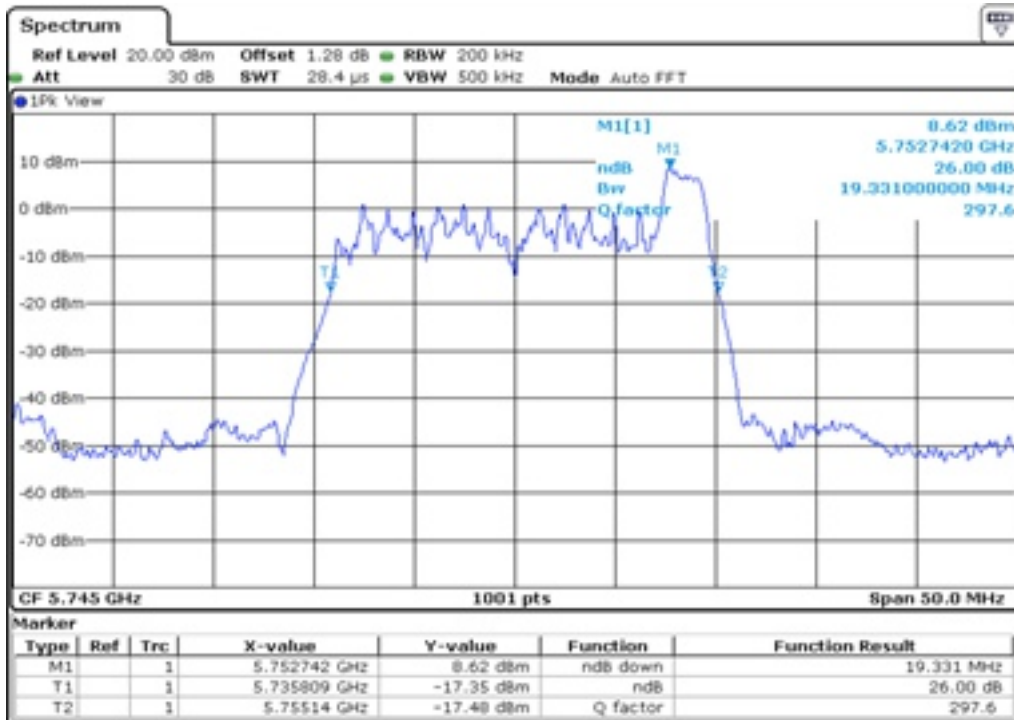

2 26 dB Bandwidth