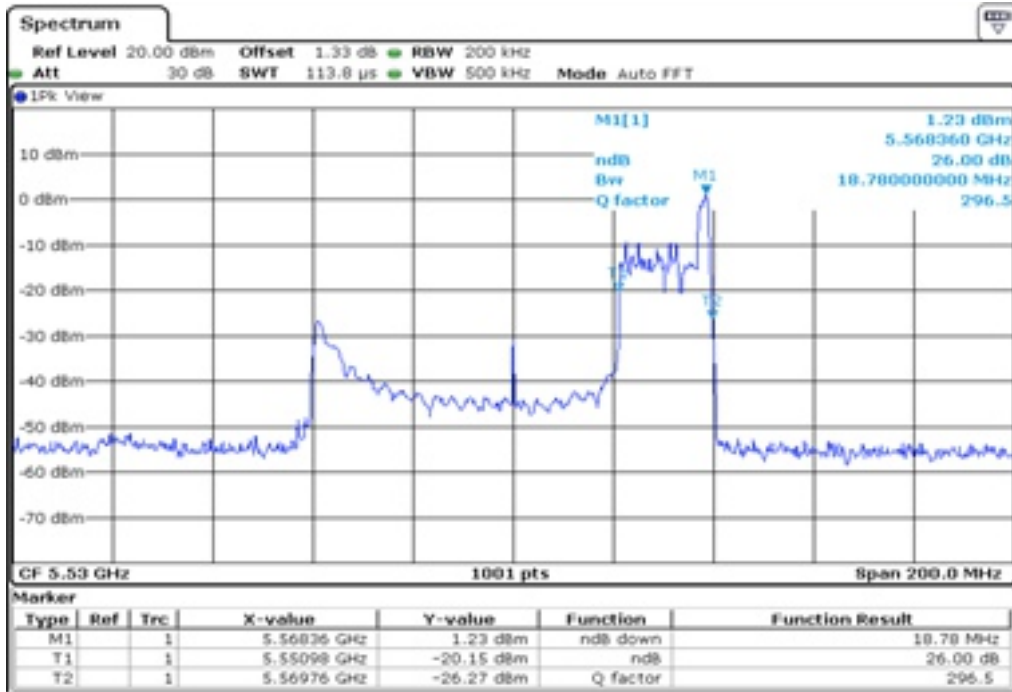

2 26 dB Bandwidth

3	26 dB Bandwidth