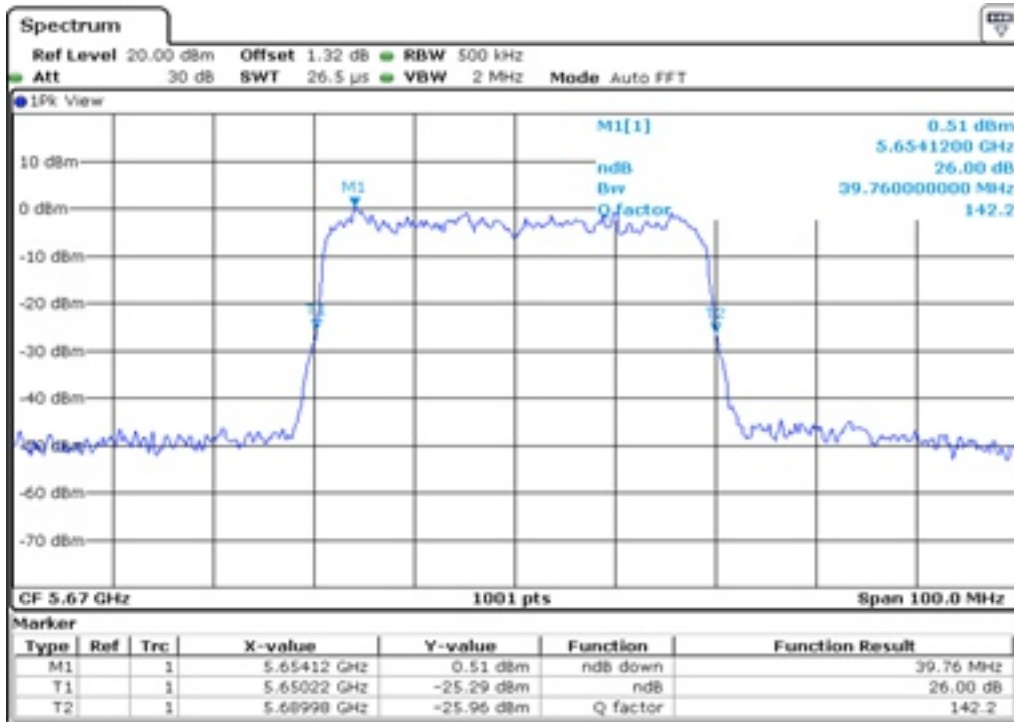

33 26 dB Bandwidth

34 26 dB Bandwidth

35 26 dB Bandwidth

36	26 dB Bandwidth
----	-----------------

37 26 dB Bandwidth

38 26 dB Bandwidth

39	26 dB Bandwidth
----	-----------------

Test Band				WLAN_UNII2C_AX			
Antenna				Ant 0			
Test Parameters for Channel Bandwidths							
Test Item	No.	Mode	Channel	Bandwidth	RU Tone	RB index	Verdict
26 dB Bandwidth	1	802.11ax HE80	106	80 MHz	26	Low	Pass
	2	802.11ax HE80	106	80 MHz	26	Middle	Pass
	3	802.11ax HE80	106	80 MHz	26	High	Pass
	4	802.11ax HE80	106	80 MHz	52	Low	Pass
	5	802.11ax HE80	106	80 MHz	52	Middle	Pass
	6	802.11ax HE80	106	80 MHz	52	High	Pass
	7	802.11ax HE80	106	80 MHz	106	Low	Pass
	8	802.11ax HE80	106	80 MHz	106	Middle	Pass
	9	802.11ax HE80	106	80 MHz	106	High	Pass
	10	802.11ax HE80	106	80 MHz	242	Low	Pass
	11	802.11ax HE80	106	80 MHz	242	Middle	Pass
	12	802.11ax HE80	106	80 MHz	242	High	Pass
	13	802.11ax HE80	106	80 MHz	484	Low	Pass
	14	802.11ax HE80	106	80 MHz	484	High	Pass
	15	802.11ax HE80	106	80 MHz	996	-	Pass
	16	802.11ax HE80	106	80 MHz	SU	-	Pass