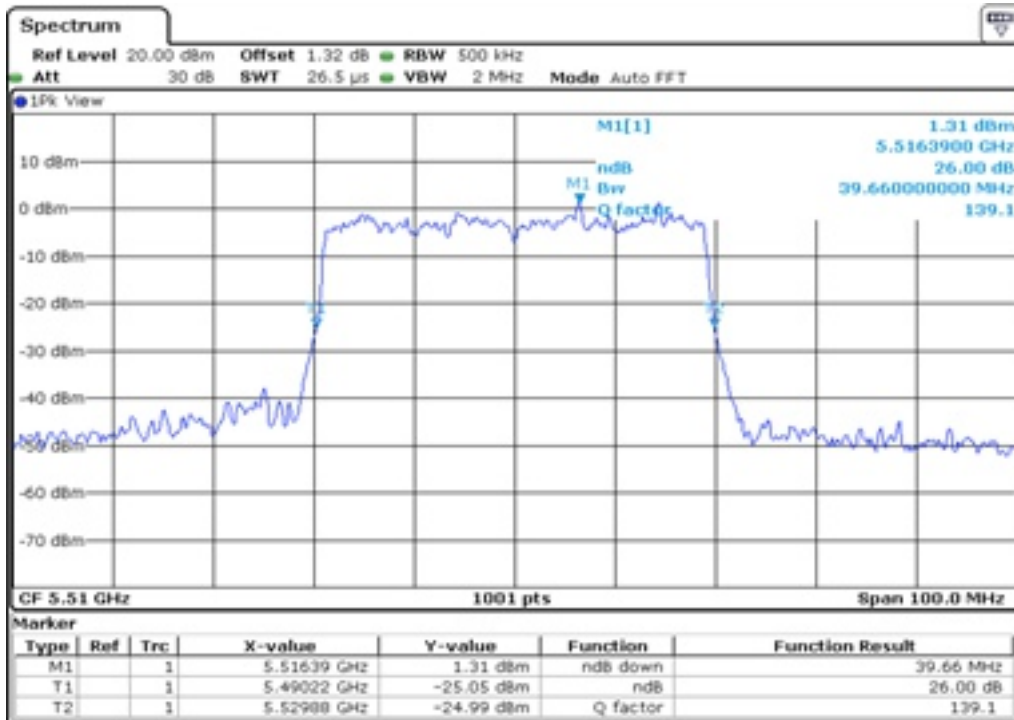

33 26 dB Bandwidth

34 26 dB Bandwidth

35 26 dB Bandwidth

36	26 dB Bandwidth
----	-----------------

37 26 dB Bandwidth

38 26 dB Bandwidth

39	26 dB Bandwidth
----	-----------------

Test Band				WLAN_UNII2C_AX			
Antenna				Ant 0			
Test Parameters for Channel Bandwidths							
Test Item	No.	Mode	Channel	Bandwidth	RU Tone	RB index	Verdict
26 dB Bandwidth	1	802.11ax HE80	106	80 MHz	26	Low	Pass
	2	802.11ax HE80	106	80 MHz	26	Middle	Pass
	3	802.11ax HE80	106	80 MHz	26	High	Pass
	4	802.11ax HE80	106	80 MHz	52	Low	Pass
	5	802.11ax HE80	106	80 MHz	52	Middle	Pass
	6	802.11ax HE80	106	80 MHz	52	High	Pass
	7	802.11ax HE80	106	80 MHz	106	Low	Pass
	8	802.11ax HE80	106	80 MHz	106	Middle	Pass
	9	802.11ax HE80	106	80 MHz	106	High	Pass
	10	802.11ax HE80	106	80 MHz	242	Low	Pass
	11	802.11ax HE80	106	80 MHz	242	Middle	Pass
	12	802.11ax HE80	106	80 MHz	242	High	Pass
	13	802.11ax HE80	106	80 MHz	484	Low	Pass
	14	802.11ax HE80	106	80 MHz	484	High	Pass
	15	802.11ax HE80	106	80 MHz	996	-	Pass
	16	802.11ax HE80	106	80 MHz	SU	-	Pass