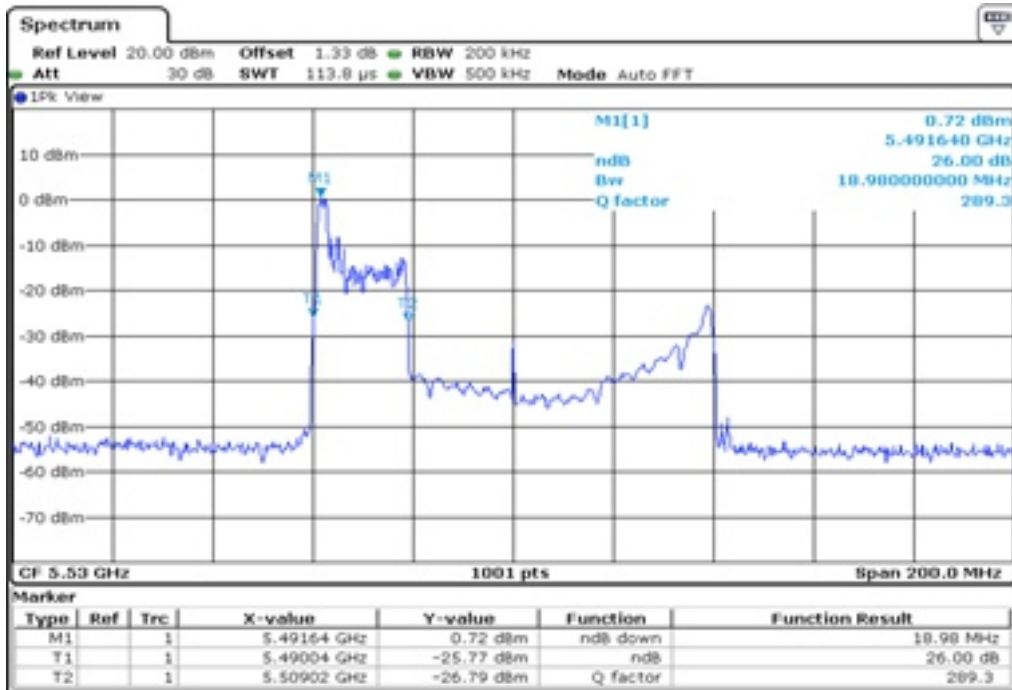

33 26 dB Bandwidth

34 26 dB Bandwidth

35 26 dB Bandwidth

36	26 dB Bandwidth
----	-----------------

37 26 dB Bandwidth

38 26 dB Bandwidth

39	26 dB Bandwidth
----	-----------------

Test Band				WLAN_UNII2C_AX			
Antenna				Ant 0			
Test Parameters for Channel Bandwidths							
Test Item	No.	Mode	Channel	Bandwidth	RU Tone	RB index	Verdict
26 dB Bandwidth	1	802.11ax HE80	106	80 MHz	26	Low	Pass
	2	802.11ax HE80	106	80 MHz	26	Middle	Pass
	3	802.11ax HE80	106	80 MHz	26	High	Pass
	4	802.11ax HE80	106	80 MHz	52	Low	Pass
	5	802.11ax HE80	106	80 MHz	52	Middle	Pass
	6	802.11ax HE80	106	80 MHz	52	High	Pass
	7	802.11ax HE80	106	80 MHz	106	Low	Pass
	8	802.11ax HE80	106	80 MHz	106	Middle	Pass
	9	802.11ax HE80	106	80 MHz	106	High	Pass
	10	802.11ax HE80	106	80 MHz	242	Low	Pass
	11	802.11ax HE80	106	80 MHz	242	Middle	Pass
	12	802.11ax HE80	106	80 MHz	242	High	Pass
	13	802.11ax HE80	106	80 MHz	484	Low	Pass
	14	802.11ax HE80	106	80 MHz	484	High	Pass
	15	802.11ax HE80	106	80 MHz	996	-	Pass
	16	802.11ax HE80	106	80 MHz	SU	-	Pass