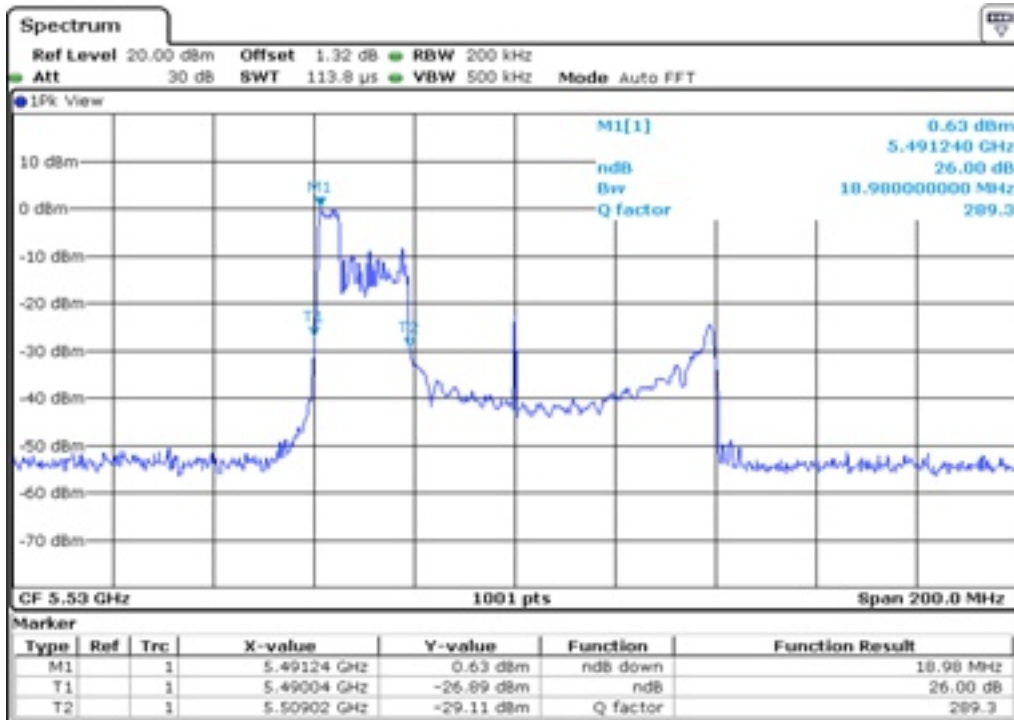

4 26 dB Bandwidth