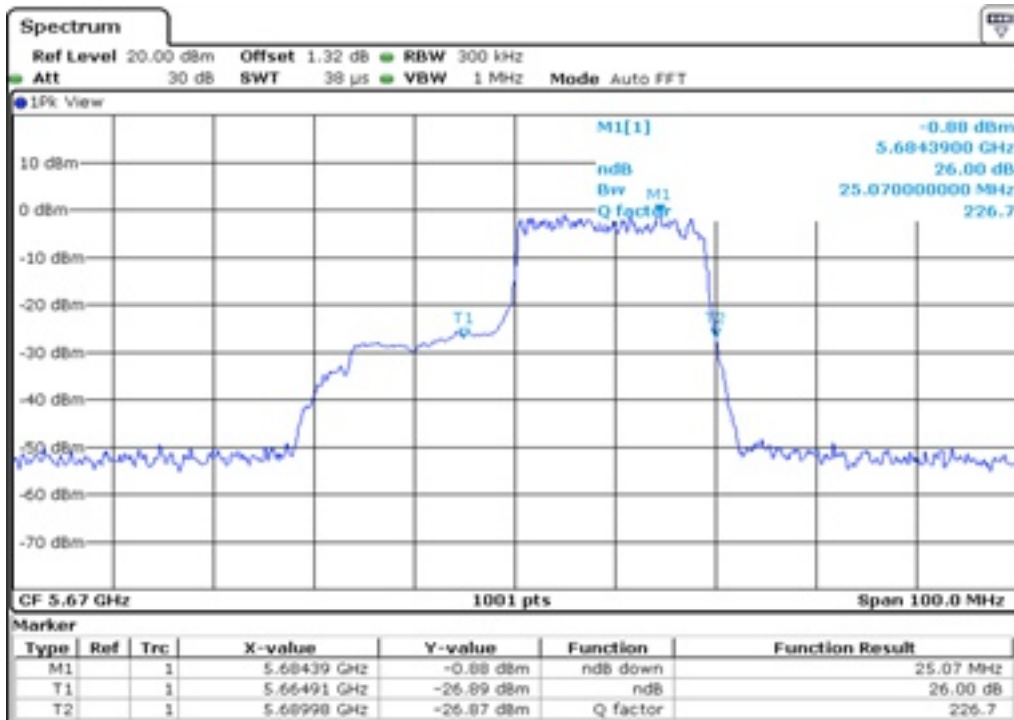

25 26 dB Bandwidth

26 26 dB Bandwidth

27	26 dB Bandwidth
----	-----------------

28 26 dB Bandwidth

29 26 dB Bandwidth

30	26 dB Bandwidth
----	-----------------

31	26 dB Bandwidth
----	-----------------

32 26 dB Bandwidth

33 26 dB Bandwidth

34 26 dB Bandwidth

35 26 dB Bandwidth

36	26 dB Bandwidth
----	-----------------

37 26 dB Bandwidth

38 26 dB Bandwidth

39	26 dB Bandwidth
----	-----------------

Test Band				WLAN_UNII2C_AX			
Antenna				Ant 0			
Test Parameters for Channel Bandwidths							
Test Item	No.	Mode	Channel	Bandwidth	RU Tone	RB index	Verdict
26 dB Bandwidth	1	802.11ax HE80	106	80 MHz	26	Low	Pass
	2	802.11ax HE80	106	80 MHz	26	Middle	Pass
	3	802.11ax HE80	106	80 MHz	26	High	Pass
	4	802.11ax HE80	106	80 MHz	52	Low	Pass
	5	802.11ax HE80	106	80 MHz	52	Middle	Pass
	6	802.11ax HE80	106	80 MHz	52	High	Pass
	7	802.11ax HE80	106	80 MHz	106	Low	Pass
	8	802.11ax HE80	106	80 MHz	106	Middle	Pass
	9	802.11ax HE80	106	80 MHz	106	High	Pass
	10	802.11ax HE80	106	80 MHz	242	Low	Pass
	11	802.11ax HE80	106	80 MHz	242	Middle	Pass
	12	802.11ax HE80	106	80 MHz	242	High	Pass
	13	802.11ax HE80	106	80 MHz	484	Low	Pass
	14	802.11ax HE80	106	80 MHz	484	High	Pass
	15	802.11ax HE80	106	80 MHz	996	-	Pass
	16	802.11ax HE80	106	80 MHz	SU	-	Pass