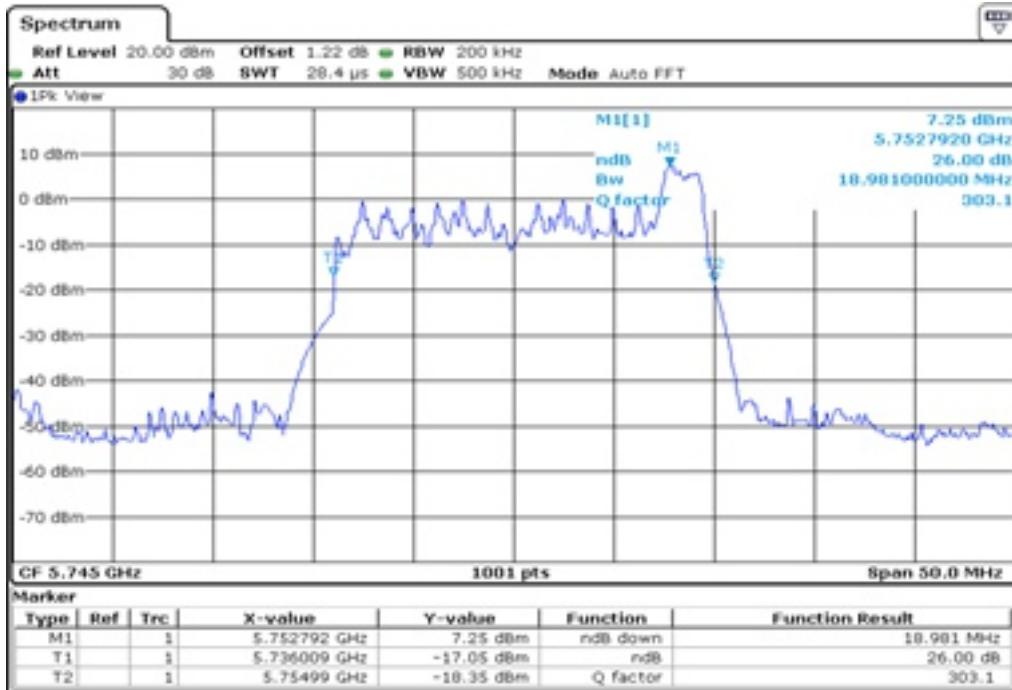

2 26 dB Bandwidth