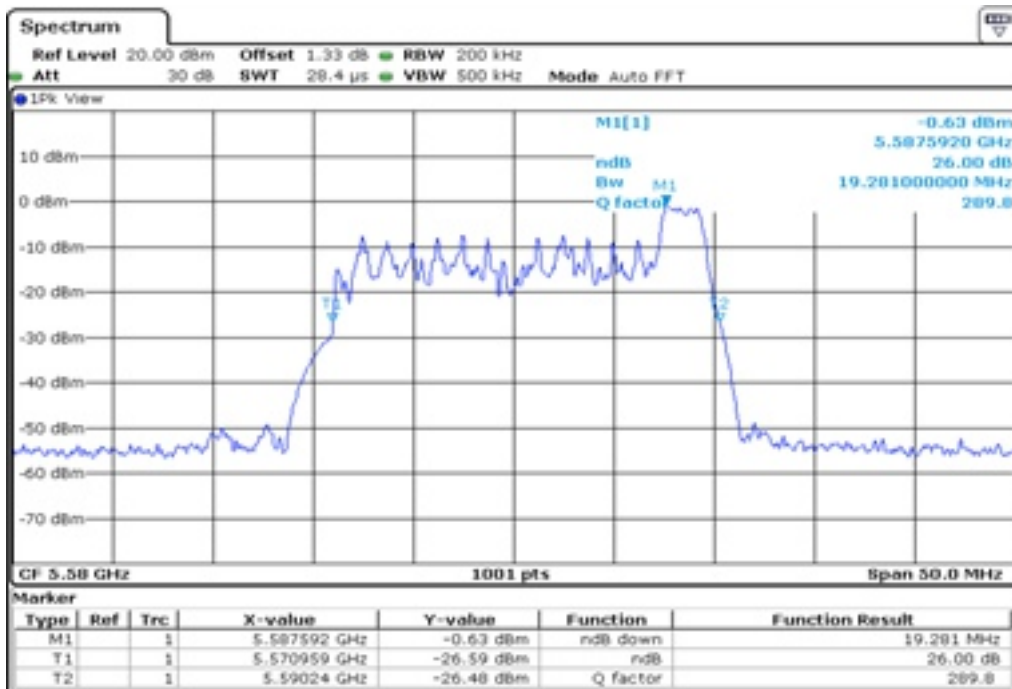

16	26 dB Bandwidth
----	-----------------

Test Band				WLAN_UNII2C_AX			
Antenna				Ant 0			
Test Parameters for Channel Bandwidths							
Test Item	No.	Moe	Channel	Bandwidth	RU Tone	RB index	Verdict
26 dB Bandwidth	1	802.11ax HE20	100	20 MHz	26	Low	Pass
	2	802.11ax HE20	100	20 MHz	26	Middle	Pass
	3	802.11ax HE20	100	20 MHz	26	High	Pass
	4	802.11ax HE20	116	20 MHz	26	Low	Pass
	5	802.11ax HE20	116	20 MHz	26	Middle	Pass
	6	802.11ax HE20	116	20 MHz	26	High	Pass
	7	802.11ax HE20	140	20 MHz	26	Low	Pass
	8	802.11ax HE20	140	20 MHz	26	Middle	Pass
	9	802.11ax HE20	140	20 MHz	26	High	Pass
	10	802.11ax HE20	100	20 MHz	52	Low	Pass
	11	802.11ax HE20	100	20 MHz	52	Middle	Pass
	12	802.11ax HE20	100	20 MHz	52	High	Pass
	13	802.11ax HE20	116	20 MHz	52	Low	Pass
	14	802.11ax HE20	116	20 MHz	52	Middle	Pass
	15	802.11ax HE20	116	20 MHz	52	High	Pass
	16	802.11ax HE20	140	20 MHz	52	Low	Pass
	17	802.11ax HE20	140	20 MHz	52	Middle	Pass
	18	802.11ax HE20	140	20 MHz	52	High	Pass
	19	802.11ax HE20	100	20 MHz	106	Low	Pass
	20	802.11ax HE20	100	20 MHz	106	High	Pass
	21	802.11ax HE20	116	20 MHz	106	Low	Pass
	22	802.11ax HE20	116	20 MHz	106	High	Pass
	23	802.11ax HE20	140	20 MHz	106	Low	Pass
	24	802.11ax HE20	140	20 MHz	106	High	Pass
	25	802.11ax HE20	100	20 MHz	242	-	Pass
	26	802.11ax HE20	116	20 MHz	242	-	Pass
	27	802.11ax HE20	140	20 MHz	242	-	Pass
	28	802.11ax HE20	100	20 MHz	SU	-	Pass
	29	802.11ax HE20	116	20 MHz	SU	-	Pass
	30	802.11ax HE20	140	20 MHz	SU	-	Pass

1 26 dB Bandwidth

2 26 dB Bandwidth

3 26 dB Bandwidth

4 26 dB Bandwidth

5 26 dB Bandwidth

6 26 dB Bandwidth

7 26 dB Bandwidth

8 26 dB Bandwidth