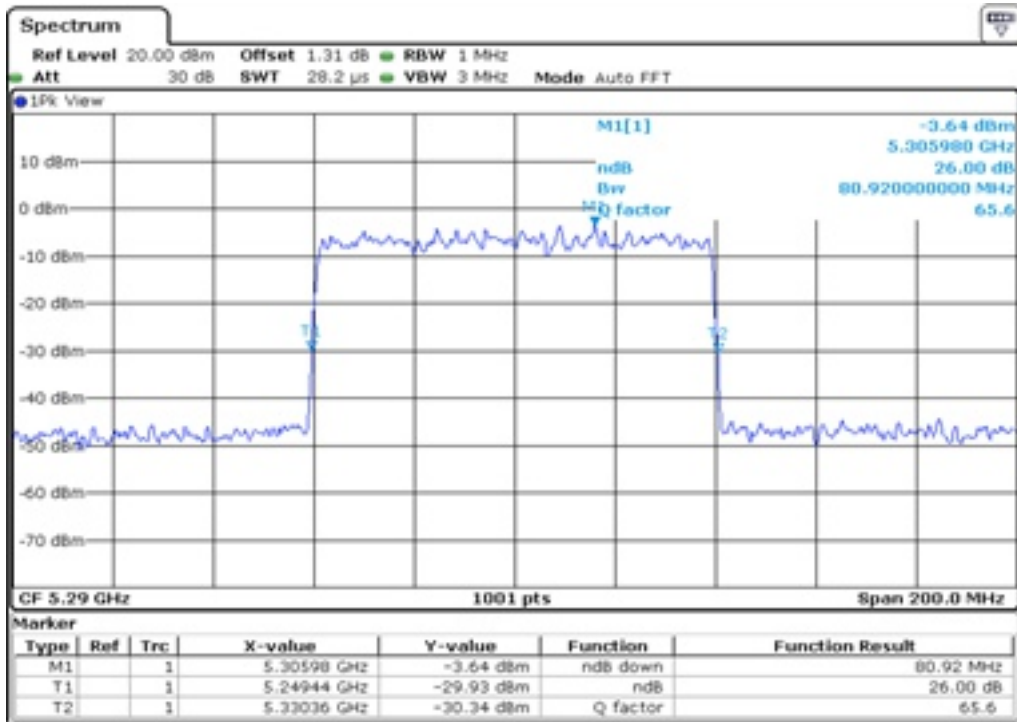

8 26 dB Bandwidth

9	26 dB Bandwidth
---	-----------------

10 26 dB Bandwidth

11 26 dB Bandwidth

12	26 dB Bandwidth
----	-----------------

13 26 dB Bandwidth

14 26 dB Bandwidth

15	26 dB Bandwidth
----	-----------------

16	26 dB Bandwidth
----	-----------------

Test Band				WLAN_UNII2C_AX			
Antenna				Ant 0			
Test Parameters for Channel Bandwidths							
Test Item	No.	Moe	Channel	Bandwidth	RU Tone	RB index	Verdict
26 dB Bandwidth	1	802.11ax HE20	100	20 MHz	26	Low	Pass
	2	802.11ax HE20	100	20 MHz	26	Middle	Pass
	3	802.11ax HE20	100	20 MHz	26	High	Pass
	4	802.11ax HE20	116	20 MHz	26	Low	Pass
	5	802.11ax HE20	116	20 MHz	26	Middle	Pass
	6	802.11ax HE20	116	20 MHz	26	High	Pass
	7	802.11ax HE20	140	20 MHz	26	Low	Pass
	8	802.11ax HE20	140	20 MHz	26	Middle	Pass
	9	802.11ax HE20	140	20 MHz	26	High	Pass
	10	802.11ax HE20	100	20 MHz	52	Low	Pass
	11	802.11ax HE20	100	20 MHz	52	Middle	Pass
	12	802.11ax HE20	100	20 MHz	52	High	Pass
	13	802.11ax HE20	116	20 MHz	52	Low	Pass
	14	802.11ax HE20	116	20 MHz	52	Middle	Pass
	15	802.11ax HE20	116	20 MHz	52	High	Pass
	16	802.11ax HE20	140	20 MHz	52	Low	Pass
	17	802.11ax HE20	140	20 MHz	52	Middle	Pass
	18	802.11ax HE20	140	20 MHz	52	High	Pass
	19	802.11ax HE20	100	20 MHz	106	Low	Pass
	20	802.11ax HE20	100	20 MHz	106	High	Pass
	21	802.11ax HE20	116	20 MHz	106	Low	Pass
	22	802.11ax HE20	116	20 MHz	106	High	Pass
	23	802.11ax HE20	140	20 MHz	106	Low	Pass
	24	802.11ax HE20	140	20 MHz	106	High	Pass
	25	802.11ax HE20	100	20 MHz	242	-	Pass
	26	802.11ax HE20	116	20 MHz	242	-	Pass
	27	802.11ax HE20	140	20 MHz	242	-	Pass
	28	802.11ax HE20	100	20 MHz	SU	-	Pass
	29	802.11ax HE20	116	20 MHz	SU	-	Pass
	30	802.11ax HE20	140	20 MHz	SU	-	Pass