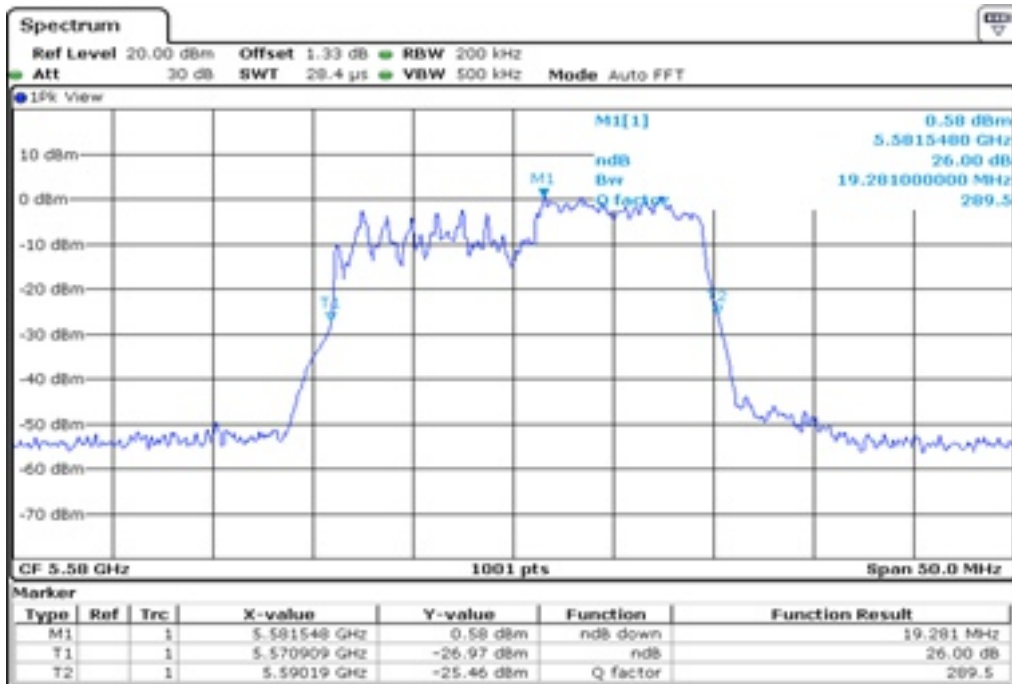

17 26 dB Bandwidth

18

26 dB Bandwidth

19 26 dB Bandwidth

20 26 dB Bandwidth

21 26 dB Bandwidth

22 26 dB Bandwidth

23 26 dB Bandwidth

24 26 dB Bandwidth

25 26 dB Bandwidth

26 26 dB Bandwidth

27	26 dB Bandwidth
----	-----------------

28 26 dB Bandwidth

29 26 dB Bandwidth

30	26 dB Bandwidth
----	-----------------

Test Band				WLAN_UNII2C_AX			
Antenna				Ant 1			
Test Parameters for Channel Bandwidths							
Test Item	No.	Mode	Channel	Bandwidth	RU Tone	RB index	Verdict
26 dB Bandwidth	1	802.11ax HE20	100	20 MHz	26	Low	Pass
	2	802.11ax HE20	100	20 MHz	26	Middle	Pass
	3	802.11ax HE20	100	20 MHz	26	High	Pass
	4	802.11ax HE20	116	20 MHz	26	Low	Pass
	5	802.11ax HE20	116	20 MHz	26	Middle	Pass
	6	802.11ax HE20	116	20 MHz	26	High	Pass
	7	802.11ax HE20	140	20 MHz	26	Low	Pass
	8	802.11ax HE20	140	20 MHz	26	Middle	Pass
	9	802.11ax HE20	140	20 MHz	26	High	Pass
	10	802.11ax HE20	100	20 MHz	52	Low	Pass
	11	802.11ax HE20	100	20 MHz	52	Middle	Pass
	12	802.11ax HE20	100	20 MHz	52	High	Pass
	13	802.11ax HE20	116	20 MHz	52	Low	Pass
	14	802.11ax HE20	116	20 MHz	52	Middle	Pass
	15	802.11ax HE20	116	20 MHz	52	High	Pass
	16	802.11ax HE20	140	20 MHz	52	Low	Pass
	17	802.11ax HE20	140	20 MHz	52	Middle	Pass
	18	802.11ax HE20	140	20 MHz	52	High	Pass
	19	802.11ax HE20	100	20 MHz	106	Low	Pass
	20	802.11ax HE20	100	20 MHz	106	High	Pass
	21	802.11ax HE20	116	20 MHz	106	Low	Pass
	22	802.11ax HE20	116	20 MHz	106	High	Pass
	23	802.11ax HE20	140	20 MHz	106	Low	Pass
	24	802.11ax HE20	140	20 MHz	106	High	Pass
	25	802.11ax HE20	100	20 MHz	242	-	Pass
	26	802.11ax HE20	116	20 MHz	242	-	Pass
	27	802.11ax HE20	140	20 MHz	242	-	Pass
	28	802.11ax HE20	100	20 MHz	SU	-	Pass
	29	802.11ax HE20	116	20 MHz	SU	-	Pass
	30	802.11ax HE20	140	20 MHz	SU	-	Pass