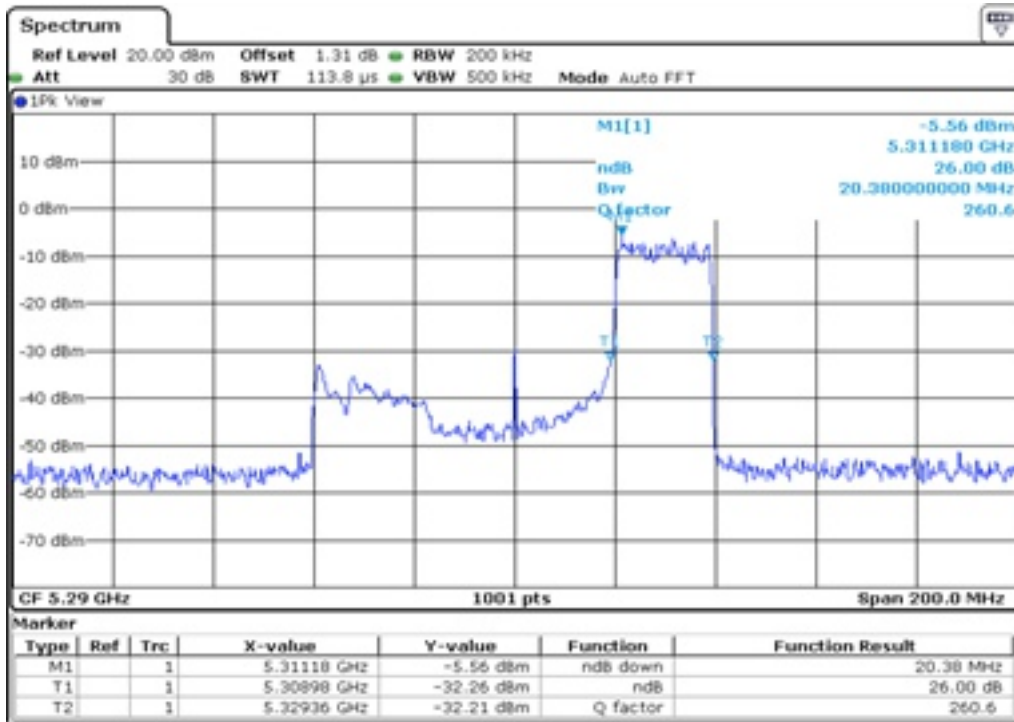

8 26 dB Bandwidth

9	26 dB Bandwidth
---	-----------------

10 26 dB Bandwidth

11 26 dB Bandwidth

12	26 dB Bandwidth
----	-----------------

13 26 dB Bandwidth

14 26 dB Bandwidth

15	26 dB Bandwidth
----	-----------------

16	26 dB Bandwidth
----	-----------------

Test Band				WLAN_UNII2C_AX			
Antenna				Ant 0			
Test Parameters for Channel Bandwidths							
Test Item	No.	Moe	Channel	Bandwidth	RU Tone	RB index	Verdict
26 dB Bandwidth	1	802.11ax HE20	100	20 MHz	26	Low	Pass
	2	802.11ax HE20	100	20 MHz	26	Middle	Pass
	3	802.11ax HE20	100	20 MHz	26	High	Pass
	4	802.11ax HE20	116	20 MHz	26	Low	Pass
	5	802.11ax HE20	116	20 MHz	26	Middle	Pass
	6	802.11ax HE20	116	20 MHz	26	High	Pass
	7	802.11ax HE20	140	20 MHz	26	Low	Pass
	8	802.11ax HE20	140	20 MHz	26	Middle	Pass
	9	802.11ax HE20	140	20 MHz	26	High	Pass
	10	802.11ax HE20	100	20 MHz	52	Low	Pass
	11	802.11ax HE20	100	20 MHz	52	Middle	Pass
	12	802.11ax HE20	100	20 MHz	52	High	Pass
	13	802.11ax HE20	116	20 MHz	52	Low	Pass
	14	802.11ax HE20	116	20 MHz	52	Middle	Pass
	15	802.11ax HE20	116	20 MHz	52	High	Pass
	16	802.11ax HE20	140	20 MHz	52	Low	Pass
	17	802.11ax HE20	140	20 MHz	52	Middle	Pass
	18	802.11ax HE20	140	20 MHz	52	High	Pass
	19	802.11ax HE20	100	20 MHz	106	Low	Pass
	20	802.11ax HE20	100	20 MHz	106	High	Pass
	21	802.11ax HE20	116	20 MHz	106	Low	Pass
	22	802.11ax HE20	116	20 MHz	106	High	Pass
	23	802.11ax HE20	140	20 MHz	106	Low	Pass
	24	802.11ax HE20	140	20 MHz	106	High	Pass
	25	802.11ax HE20	100	20 MHz	242	-	Pass
	26	802.11ax HE20	116	20 MHz	242	-	Pass
	27	802.11ax HE20	140	20 MHz	242	-	Pass
	28	802.11ax HE20	100	20 MHz	SU	-	Pass
	29	802.11ax HE20	116	20 MHz	SU	-	Pass
	30	802.11ax HE20	140	20 MHz	SU	-	Pass