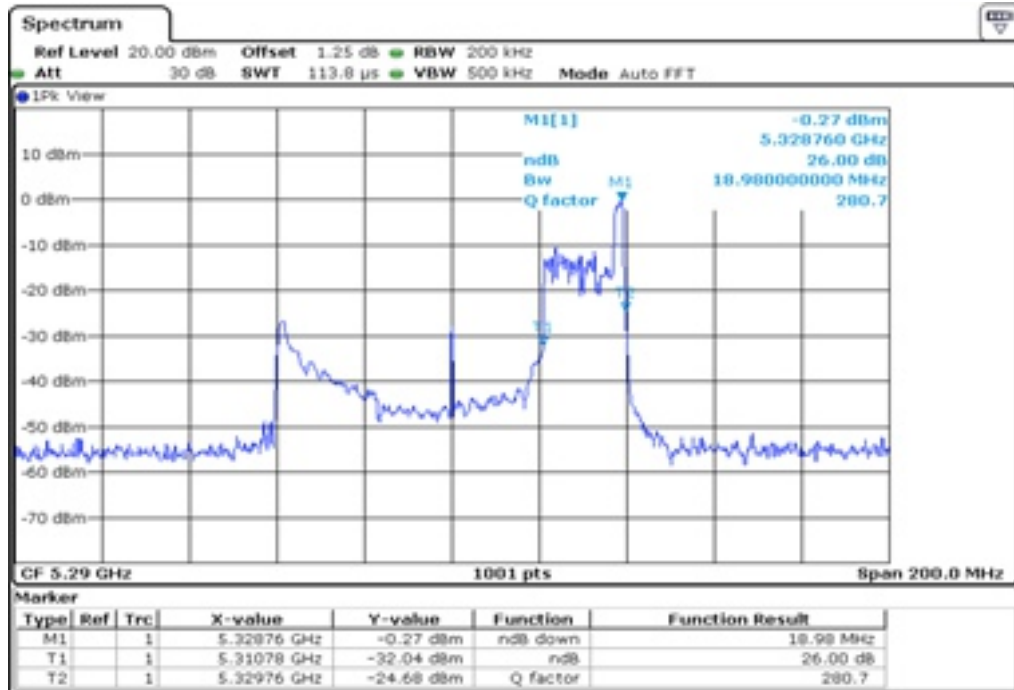

3	26 dB Bandwidth