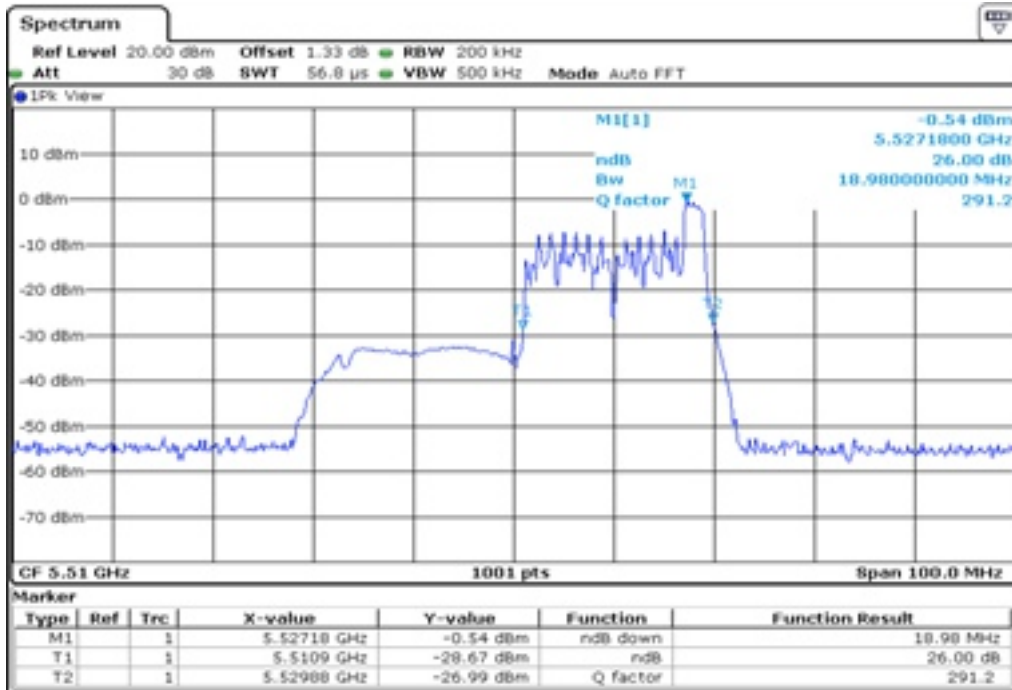

2 26 dB Bandwidth

3 26 dB Bandwidth