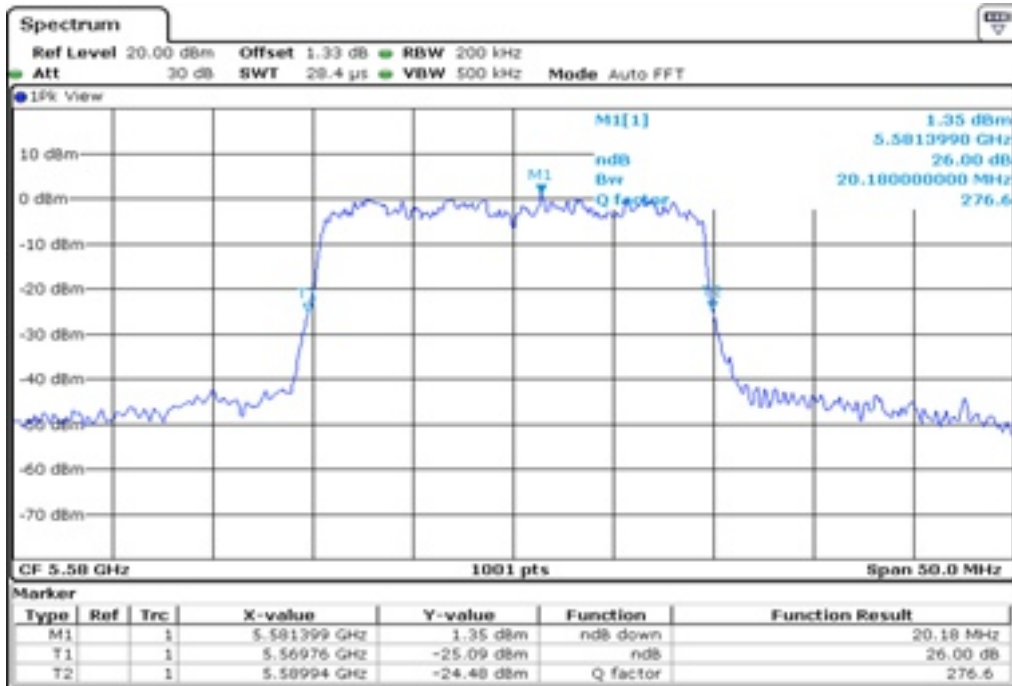

24 26 dB Bandwidth

25 26 dB Bandwidth

26 26 dB Bandwidth

27	26 dB Bandwidth
----	-----------------

28 26 dB Bandwidth

29 26 dB Bandwidth

30	26 dB Bandwidth
----	-----------------

Test Band				WLAN_UNII2C_AX			
Antenna				Ant 1			
Test Parameters for Channel Bandwidths							
Test Item	No.	Mode	Channel	Bandwidth	RU Tone	RB index	Verdict
26 dB Bandwidth	1	802.11ax HE20	100	20 MHz	26	Low	Pass
	2	802.11ax HE20	100	20 MHz	26	Middle	Pass
	3	802.11ax HE20	100	20 MHz	26	High	Pass
	4	802.11ax HE20	116	20 MHz	26	Low	Pass
	5	802.11ax HE20	116	20 MHz	26	Middle	Pass
	6	802.11ax HE20	116	20 MHz	26	High	Pass
	7	802.11ax HE20	140	20 MHz	26	Low	Pass
	8	802.11ax HE20	140	20 MHz	26	Middle	Pass
	9	802.11ax HE20	140	20 MHz	26	High	Pass
	10	802.11ax HE20	100	20 MHz	52	Low	Pass
	11	802.11ax HE20	100	20 MHz	52	Middle	Pass
	12	802.11ax HE20	100	20 MHz	52	High	Pass
	13	802.11ax HE20	116	20 MHz	52	Low	Pass
	14	802.11ax HE20	116	20 MHz	52	Middle	Pass
	15	802.11ax HE20	116	20 MHz	52	High	Pass
	16	802.11ax HE20	140	20 MHz	52	Low	Pass
	17	802.11ax HE20	140	20 MHz	52	Middle	Pass
	18	802.11ax HE20	140	20 MHz	52	High	Pass
	19	802.11ax HE20	100	20 MHz	106	Low	Pass
	20	802.11ax HE20	100	20 MHz	106	High	Pass
	21	802.11ax HE20	116	20 MHz	106	Low	Pass
	22	802.11ax HE20	116	20 MHz	106	High	Pass
	23	802.11ax HE20	140	20 MHz	106	Low	Pass
	24	802.11ax HE20	140	20 MHz	106	High	Pass
	25	802.11ax HE20	100	20 MHz	242	-	Pass
	26	802.11ax HE20	116	20 MHz	242	-	Pass
	27	802.11ax HE20	140	20 MHz	242	-	Pass
	28	802.11ax HE20	100	20 MHz	SU	-	Pass
	29	802.11ax HE20	116	20 MHz	SU	-	Pass
	30	802.11ax HE20	140	20 MHz	SU	-	Pass