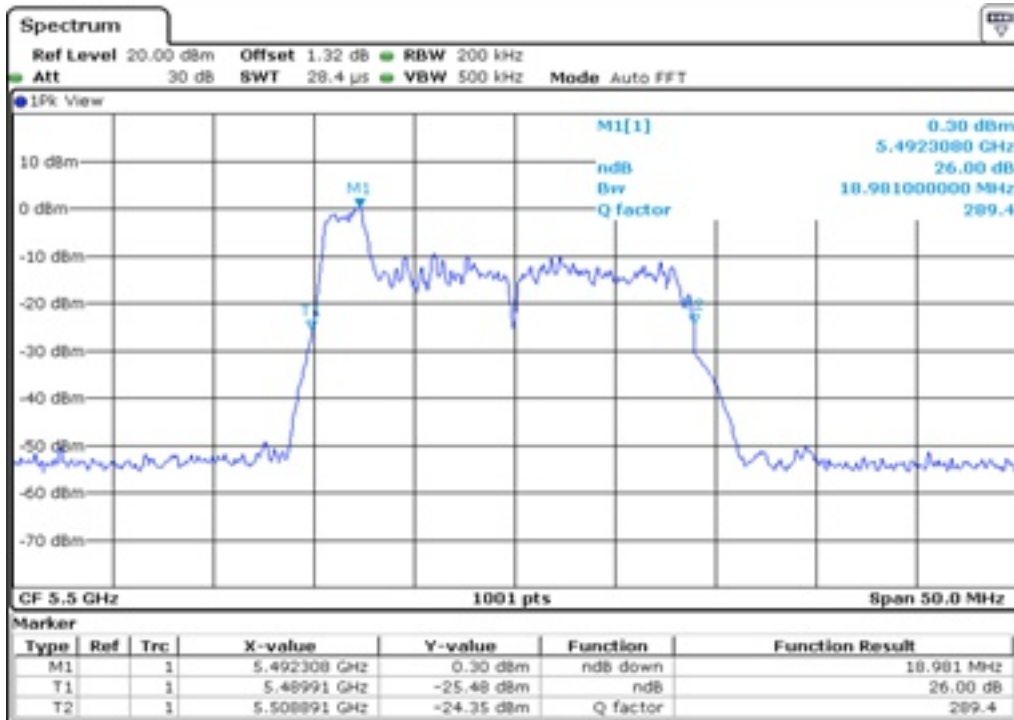

24 26 dB Bandwidth

25 26 dB Bandwidth

26 26 dB Bandwidth

27	26 dB Bandwidth
----	-----------------

28 26 dB Bandwidth

29 26 dB Bandwidth

30	26 dB Bandwidth
----	-----------------

Test Band				WLAN_UNII2C_AX			
Antenna				Ant 1			
Test Parameters for Channel Bandwidths							
Test Item	No.	Mode	Channel	Bandwidth	RU Tone	RB index	Verdict
26 dB Bandwidth	1	802.11ax HE20	100	20 MHz	26	Low	Pass
	2	802.11ax HE20	100	20 MHz	26	Middle	Pass
	3	802.11ax HE20	100	20 MHz	26	High	Pass
	4	802.11ax HE20	116	20 MHz	26	Low	Pass
	5	802.11ax HE20	116	20 MHz	26	Middle	Pass
	6	802.11ax HE20	116	20 MHz	26	High	Pass
	7	802.11ax HE20	140	20 MHz	26	Low	Pass
	8	802.11ax HE20	140	20 MHz	26	Middle	Pass
	9	802.11ax HE20	140	20 MHz	26	High	Pass
	10	802.11ax HE20	100	20 MHz	52	Low	Pass
	11	802.11ax HE20	100	20 MHz	52	Middle	Pass
	12	802.11ax HE20	100	20 MHz	52	High	Pass
	13	802.11ax HE20	116	20 MHz	52	Low	Pass
	14	802.11ax HE20	116	20 MHz	52	Middle	Pass
	15	802.11ax HE20	116	20 MHz	52	High	Pass
	16	802.11ax HE20	140	20 MHz	52	Low	Pass
	17	802.11ax HE20	140	20 MHz	52	Middle	Pass
	18	802.11ax HE20	140	20 MHz	52	High	Pass
	19	802.11ax HE20	100	20 MHz	106	Low	Pass
	20	802.11ax HE20	100	20 MHz	106	High	Pass
	21	802.11ax HE20	116	20 MHz	106	Low	Pass
	22	802.11ax HE20	116	20 MHz	106	High	Pass
	23	802.11ax HE20	140	20 MHz	106	Low	Pass
	24	802.11ax HE20	140	20 MHz	106	High	Pass
	25	802.11ax HE20	100	20 MHz	242	-	Pass
	26	802.11ax HE20	116	20 MHz	242	-	Pass
	27	802.11ax HE20	140	20 MHz	242	-	Pass
	28	802.11ax HE20	100	20 MHz	SU	-	Pass
	29	802.11ax HE20	116	20 MHz	SU	-	Pass
	30	802.11ax HE20	140	20 MHz	SU	-	Pass