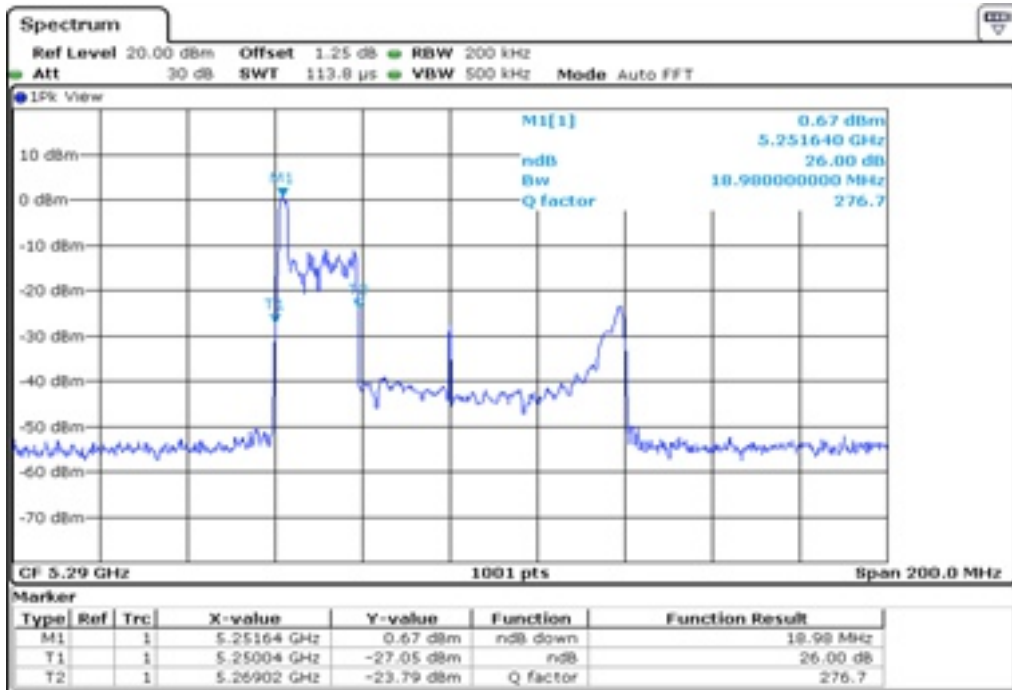

25 26 dB Bandwidth

26 26 dB Bandwidth

Test Band				WLAN_UNII2A_AX			
Antenna				Ant 0			
Test Parameters for Channel Bandwidths							
Test Item	No.	Mode	Channel	Bandwidth	RU Tone	RB index	Verdict
26 dB Bandwidth	1	802.11ax HE80	58	80 MHz	26	Low	Pass
	2	802.11ax HE80	58	80 MHz	26	Middle	Pass
	3	802.11ax HE80	58	80 MHz	26	High	Pass
	4	802.11ax HE80	58	80 MHz	52	Low	Pass
	5	802.11ax HE80	58	80 MHz	52	Middle	Pass
	6	802.11ax HE80	58	80 MHz	52	High	Pass
	7	802.11ax HE80	58	80 MHz	106	Low	Pass
	8	802.11ax HE80	58	80 MHz	106	Middle	Pass
	9	802.11ax HE80	58	80 MHz	106	High	Pass
	10	802.11ax HE80	58	80 MHz	242	Low	Pass
	11	802.11ax HE80	58	80 MHz	242	Middle	Pass
	12	802.11ax HE80	58	80 MHz	242	High	Pass
	13	802.11ax HE80	58	80 MHz	484	Low	Pass
	14	802.11ax HE80	58	80 MHz	484	High	Pass
	15	802.11ax HE80	58	80 MHz	996	-	Pass
	16	802.11ax HE80	58	80 MHz	SU	-	Pass