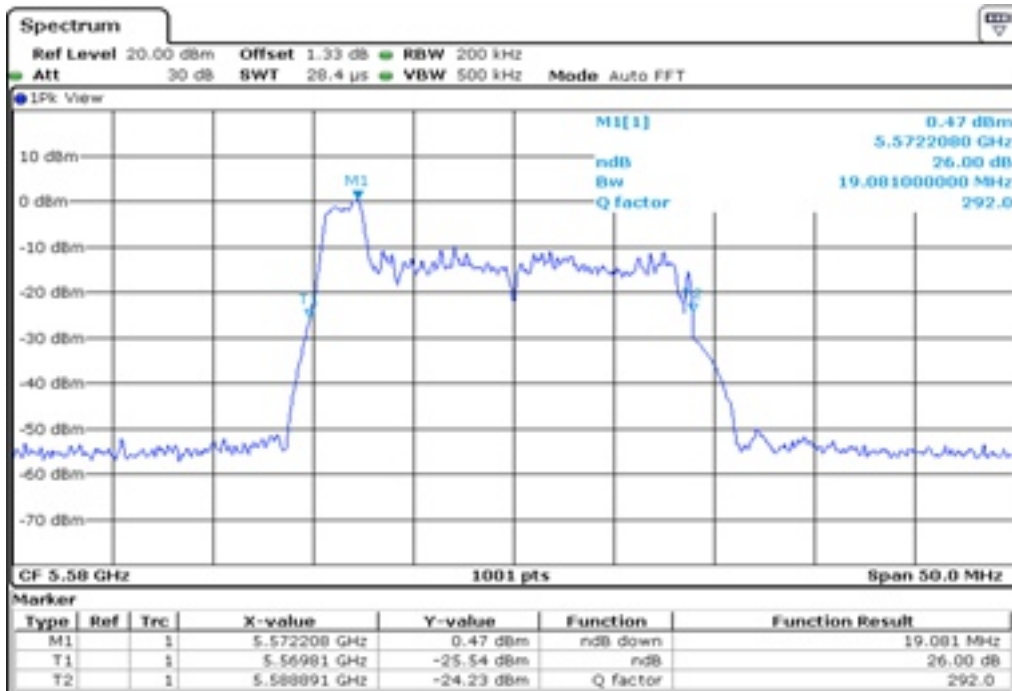

16	26 dB Bandwidth
----	-----------------

Test Band				WLAN_UNII2C_AX			
Antenna				Ant 0			
Test Parameters for Channel Bandwidths							
Test Item	No.	Moe	Channel	Bandwidth	RU Tone	RB index	Verdict
26 dB Bandwidth	1	802.11ax HE20	100	20 MHz	26	Low	Pass
	2	802.11ax HE20	100	20 MHz	26	Middle	Pass
	3	802.11ax HE20	100	20 MHz	26	High	Pass
	4	802.11ax HE20	116	20 MHz	26	Low	Pass
	5	802.11ax HE20	116	20 MHz	26	Middle	Pass
	6	802.11ax HE20	116	20 MHz	26	High	Pass
	7	802.11ax HE20	140	20 MHz	26	Low	Pass
	8	802.11ax HE20	140	20 MHz	26	Middle	Pass
	9	802.11ax HE20	140	20 MHz	26	High	Pass
	10	802.11ax HE20	100	20 MHz	52	Low	Pass
	11	802.11ax HE20	100	20 MHz	52	Middle	Pass
	12	802.11ax HE20	100	20 MHz	52	High	Pass
	13	802.11ax HE20	116	20 MHz	52	Low	Pass
	14	802.11ax HE20	116	20 MHz	52	Middle	Pass
	15	802.11ax HE20	116	20 MHz	52	High	Pass
	16	802.11ax HE20	140	20 MHz	52	Low	Pass
	17	802.11ax HE20	140	20 MHz	52	Middle	Pass
	18	802.11ax HE20	140	20 MHz	52	High	Pass
	19	802.11ax HE20	100	20 MHz	106	Low	Pass
	20	802.11ax HE20	100	20 MHz	106	High	Pass
	21	802.11ax HE20	116	20 MHz	106	Low	Pass
	22	802.11ax HE20	116	20 MHz	106	High	Pass
	23	802.11ax HE20	140	20 MHz	106	Low	Pass
	24	802.11ax HE20	140	20 MHz	106	High	Pass
	25	802.11ax HE20	100	20 MHz	242	-	Pass
	26	802.11ax HE20	116	20 MHz	242	-	Pass
	27	802.11ax HE20	140	20 MHz	242	-	Pass
	28	802.11ax HE20	100	20 MHz	SU	-	Pass
	29	802.11ax HE20	116	20 MHz	SU	-	Pass
	30	802.11ax HE20	140	20 MHz	SU	-	Pass

1 26 dB Bandwidth

2 26 dB Bandwidth

3 26 dB Bandwidth

4 26 dB Bandwidth

5 26 dB Bandwidth

6 26 dB Bandwidth

7 26 dB Bandwidth

8 26 dB Bandwidth