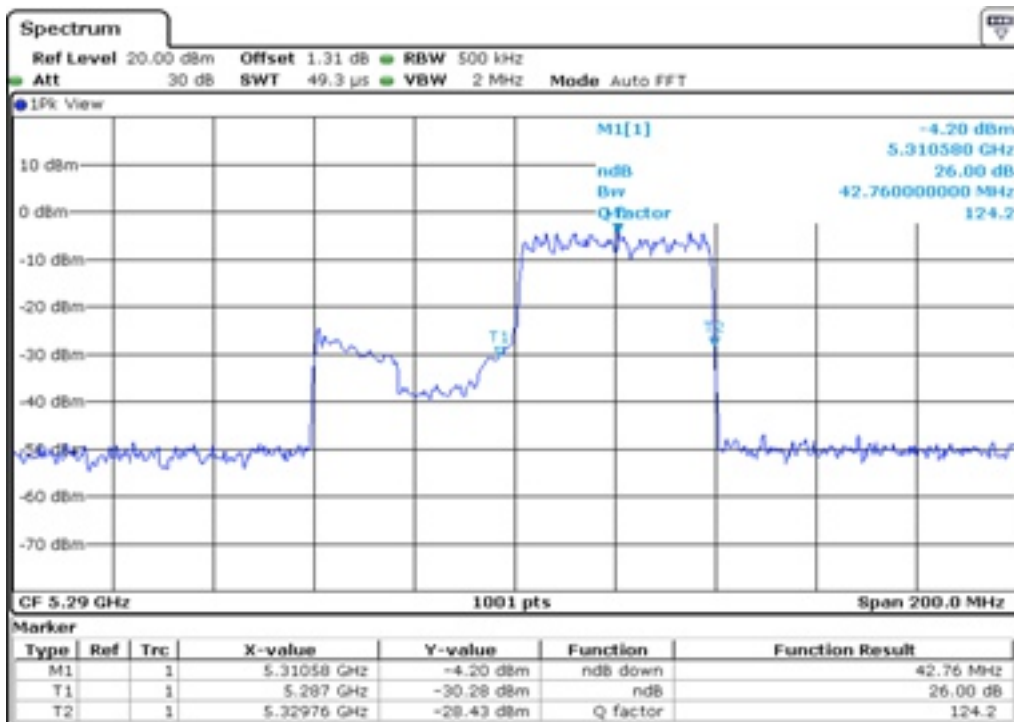

8 26 dB Bandwidth

9	26 dB Bandwidth
---	-----------------

10 26 dB Bandwidth

11 26 dB Bandwidth

12	26 dB Bandwidth
----	-----------------

13 26 dB Bandwidth

14 26 dB Bandwidth

15	26 dB Bandwidth
----	-----------------

16	26 dB Bandwidth
----	-----------------

Test Band				WLAN_UNII2C_AX			
Antenna				Ant 0			
Test Parameters for Channel Bandwidths							
Test Item	No.	Moe	Channel	Bandwidth	RU Tone	RB index	Verdict
26 dB Bandwidth	1	802.11ax HE20	100	20 MHz	26	Low	Pass
	2	802.11ax HE20	100	20 MHz	26	Middle	Pass
	3	802.11ax HE20	100	20 MHz	26	High	Pass
	4	802.11ax HE20	116	20 MHz	26	Low	Pass
	5	802.11ax HE20	116	20 MHz	26	Middle	Pass
	6	802.11ax HE20	116	20 MHz	26	High	Pass
	7	802.11ax HE20	140	20 MHz	26	Low	Pass
	8	802.11ax HE20	140	20 MHz	26	Middle	Pass
	9	802.11ax HE20	140	20 MHz	26	High	Pass
	10	802.11ax HE20	100	20 MHz	52	Low	Pass
	11	802.11ax HE20	100	20 MHz	52	Middle	Pass
	12	802.11ax HE20	100	20 MHz	52	High	Pass
	13	802.11ax HE20	116	20 MHz	52	Low	Pass
	14	802.11ax HE20	116	20 MHz	52	Middle	Pass
	15	802.11ax HE20	116	20 MHz	52	High	Pass
	16	802.11ax HE20	140	20 MHz	52	Low	Pass
	17	802.11ax HE20	140	20 MHz	52	Middle	Pass
	18	802.11ax HE20	140	20 MHz	52	High	Pass
	19	802.11ax HE20	100	20 MHz	106	Low	Pass
	20	802.11ax HE20	100	20 MHz	106	High	Pass
	21	802.11ax HE20	116	20 MHz	106	Low	Pass
	22	802.11ax HE20	116	20 MHz	106	High	Pass
	23	802.11ax HE20	140	20 MHz	106	Low	Pass
	24	802.11ax HE20	140	20 MHz	106	High	Pass
	25	802.11ax HE20	100	20 MHz	242	-	Pass
	26	802.11ax HE20	116	20 MHz	242	-	Pass
	27	802.11ax HE20	140	20 MHz	242	-	Pass
	28	802.11ax HE20	100	20 MHz	SU	-	Pass
	29	802.11ax HE20	116	20 MHz	SU	-	Pass
	30	802.11ax HE20	140	20 MHz	SU	-	Pass