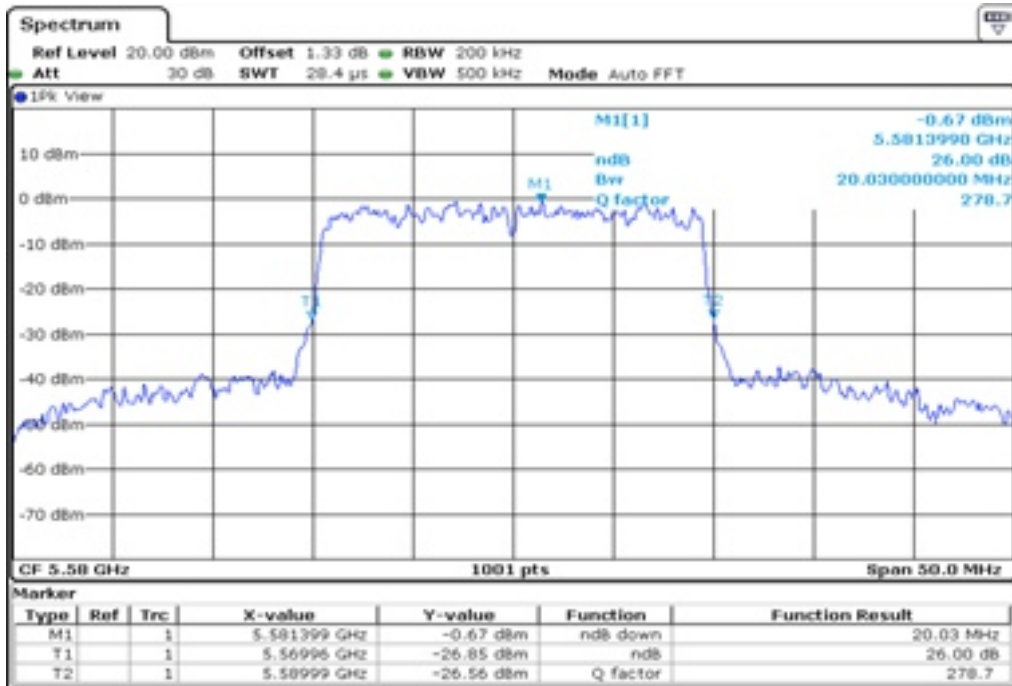

17 26 dB Bandwidth

18

26 dB Bandwidth

19 26 dB Bandwidth

20 26 dB Bandwidth

21 26 dB Bandwidth

22 26 dB Bandwidth

23 26 dB Bandwidth

24 26 dB Bandwidth

25 26 dB Bandwidth

26 26 dB Bandwidth

27	26 dB Bandwidth
----	-----------------

28 26 dB Bandwidth

29 26 dB Bandwidth

30	26 dB Bandwidth
----	-----------------

Test Band				WLAN_UNII2C_AX			
Antenna				Ant 1			
Test Parameters for Channel Bandwidths							
Test Item	No.	Mode	Channel	Bandwidth	RU Tone	RB index	Verdict
26 dB Bandwidth	1	802.11ax HE20	100	20 MHz	26	Low	Pass
	2	802.11ax HE20	100	20 MHz	26	Middle	Pass
	3	802.11ax HE20	100	20 MHz	26	High	Pass
	4	802.11ax HE20	116	20 MHz	26	Low	Pass
	5	802.11ax HE20	116	20 MHz	26	Middle	Pass
	6	802.11ax HE20	116	20 MHz	26	High	Pass
	7	802.11ax HE20	140	20 MHz	26	Low	Pass
	8	802.11ax HE20	140	20 MHz	26	Middle	Pass
	9	802.11ax HE20	140	20 MHz	26	High	Pass
	10	802.11ax HE20	100	20 MHz	52	Low	Pass
	11	802.11ax HE20	100	20 MHz	52	Middle	Pass
	12	802.11ax HE20	100	20 MHz	52	High	Pass
	13	802.11ax HE20	116	20 MHz	52	Low	Pass
	14	802.11ax HE20	116	20 MHz	52	Middle	Pass
	15	802.11ax HE20	116	20 MHz	52	High	Pass
	16	802.11ax HE20	140	20 MHz	52	Low	Pass
	17	802.11ax HE20	140	20 MHz	52	Middle	Pass
	18	802.11ax HE20	140	20 MHz	52	High	Pass
	19	802.11ax HE20	100	20 MHz	106	Low	Pass
	20	802.11ax HE20	100	20 MHz	106	High	Pass
	21	802.11ax HE20	116	20 MHz	106	Low	Pass
	22	802.11ax HE20	116	20 MHz	106	High	Pass
	23	802.11ax HE20	140	20 MHz	106	Low	Pass
	24	802.11ax HE20	140	20 MHz	106	High	Pass
	25	802.11ax HE20	100	20 MHz	242	-	Pass
	26	802.11ax HE20	116	20 MHz	242	-	Pass
	27	802.11ax HE20	140	20 MHz	242	-	Pass
	28	802.11ax HE20	100	20 MHz	SU	-	Pass
	29	802.11ax HE20	116	20 MHz	SU	-	Pass
	30	802.11ax HE20	140	20 MHz	SU	-	Pass