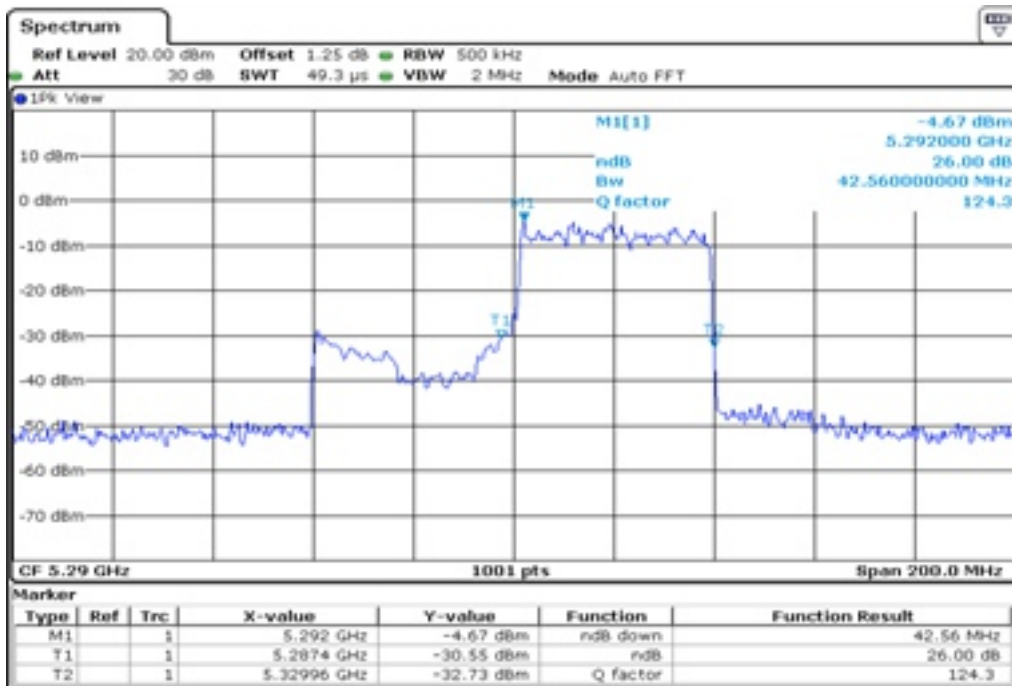

9	26 dB Bandwidth
---	-----------------

10 26 dB Bandwidth

11 26 dB Bandwidth

12	26 dB Bandwidth
----	-----------------

13 26 dB Bandwidth

14 26 dB Bandwidth

15	26 dB Bandwidth
----	-----------------

16

26 dB Bandwidth

Test Band				WLAN_UNII2A_AX			
Antenna				Ant 1			
Test Parameters for Channel Bandwidths							
Test Item	No.	Mode	Channel	Bandwidth	RU Tone	RB index	Verdict
26 dB Bandwidth	1	802.11ax HE80	58	80 MHz	26	Low	Pass
	2	802.11ax HE80	58	80 MHz	26	Middle	Pass
	3	802.11ax HE80	58	80 MHz	26	High	Pass
	4	802.11ax HE80	58	80 MHz	52	Low	Pass
	5	802.11ax HE80	58	80 MHz	52	Middle	Pass
	6	802.11ax HE80	58	80 MHz	52	High	Pass
	7	802.11ax HE80	58	80 MHz	106	Low	Pass
	8	802.11ax HE80	58	80 MHz	106	Middle	Pass
	9	802.11ax HE80	58	80 MHz	106	High	Pass
	10	802.11ax HE80	58	80 MHz	242	Low	Pass
	11	802.11ax HE80	58	80 MHz	242	Middle	Pass
	12	802.11ax HE80	58	80 MHz	242	High	Pass
	13	802.11ax HE80	58	80 MHz	484	Low	Pass
	14	802.11ax HE80	58	80 MHz	484	High	Pass
	15	802.11ax HE80	58	80 MHz	996	-	Pass
	16	802.11ax HE80	58	80 MHz	SU	-	Pass