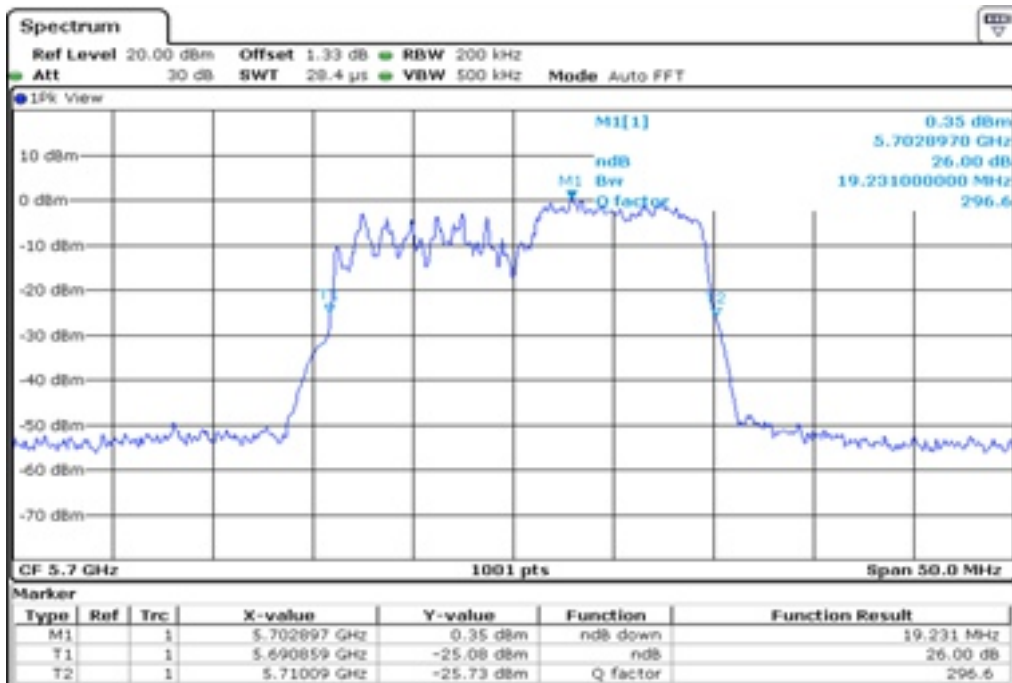

17 26 dB Bandwidth

18

26 dB Bandwidth

19 26 dB Bandwidth

20 26 dB Bandwidth

21 26 dB Bandwidth

22 26 dB Bandwidth

23 26 dB Bandwidth

24 26 dB Bandwidth

25 26 dB Bandwidth

26 26 dB Bandwidth

27	26 dB Bandwidth
----	-----------------

28 26 dB Bandwidth

29 26 dB Bandwidth

30	26 dB Bandwidth
----	-----------------

Test Band				WLAN_UNII2C_AX			
Antenna				Ant 1			
Test Parameters for Channel Bandwidths							
Test Item	No.	Mode	Channel	Bandwidth	RU Tone	RB index	Verdict
26 dB Bandwidth	1	802.11ax HE20	100	20 MHz	26	Low	Pass
	2	802.11ax HE20	100	20 MHz	26	Middle	Pass
	3	802.11ax HE20	100	20 MHz	26	High	Pass
	4	802.11ax HE20	116	20 MHz	26	Low	Pass
	5	802.11ax HE20	116	20 MHz	26	Middle	Pass
	6	802.11ax HE20	116	20 MHz	26	High	Pass
	7	802.11ax HE20	140	20 MHz	26	Low	Pass
	8	802.11ax HE20	140	20 MHz	26	Middle	Pass
	9	802.11ax HE20	140	20 MHz	26	High	Pass
	10	802.11ax HE20	100	20 MHz	52	Low	Pass
	11	802.11ax HE20	100	20 MHz	52	Middle	Pass
	12	802.11ax HE20	100	20 MHz	52	High	Pass
	13	802.11ax HE20	116	20 MHz	52	Low	Pass
	14	802.11ax HE20	116	20 MHz	52	Middle	Pass
	15	802.11ax HE20	116	20 MHz	52	High	Pass
	16	802.11ax HE20	140	20 MHz	52	Low	Pass
	17	802.11ax HE20	140	20 MHz	52	Middle	Pass
	18	802.11ax HE20	140	20 MHz	52	High	Pass
	19	802.11ax HE20	100	20 MHz	106	Low	Pass
	20	802.11ax HE20	100	20 MHz	106	High	Pass
	21	802.11ax HE20	116	20 MHz	106	Low	Pass
	22	802.11ax HE20	116	20 MHz	106	High	Pass
	23	802.11ax HE20	140	20 MHz	106	Low	Pass
	24	802.11ax HE20	140	20 MHz	106	High	Pass
	25	802.11ax HE20	100	20 MHz	242	-	Pass
	26	802.11ax HE20	116	20 MHz	242	-	Pass
	27	802.11ax HE20	140	20 MHz	242	-	Pass
	28	802.11ax HE20	100	20 MHz	SU	-	Pass
	29	802.11ax HE20	116	20 MHz	SU	-	Pass
	30	802.11ax HE20	140	20 MHz	SU	-	Pass