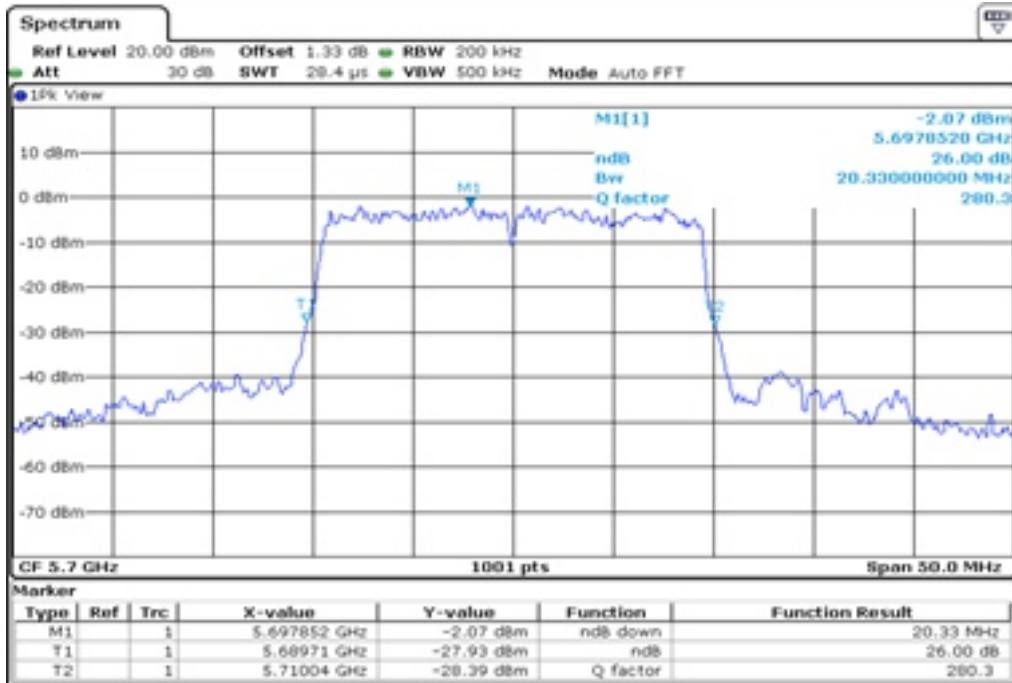

24 26 dB Bandwidth

25 26 dB Bandwidth

26 26 dB Bandwidth

27	26 dB Bandwidth
----	-----------------

28 26 dB Bandwidth

29 26 dB Bandwidth

30	26 dB Bandwidth
----	-----------------

Test Band				WLAN_UNII2C_AX			
Antenna				Ant 1			
Test Parameters for Channel Bandwidths							
Test Item	No.	Mode	Channel	Bandwidth	RU Tone	RB index	Verdict
26 dB Bandwidth	1	802.11ax HE20	100	20 MHz	26	Low	Pass
	2	802.11ax HE20	100	20 MHz	26	Middle	Pass
	3	802.11ax HE20	100	20 MHz	26	High	Pass
	4	802.11ax HE20	116	20 MHz	26	Low	Pass
	5	802.11ax HE20	116	20 MHz	26	Middle	Pass
	6	802.11ax HE20	116	20 MHz	26	High	Pass
	7	802.11ax HE20	140	20 MHz	26	Low	Pass
	8	802.11ax HE20	140	20 MHz	26	Middle	Pass
	9	802.11ax HE20	140	20 MHz	26	High	Pass
	10	802.11ax HE20	100	20 MHz	52	Low	Pass
	11	802.11ax HE20	100	20 MHz	52	Middle	Pass
	12	802.11ax HE20	100	20 MHz	52	High	Pass
	13	802.11ax HE20	116	20 MHz	52	Low	Pass
	14	802.11ax HE20	116	20 MHz	52	Middle	Pass
	15	802.11ax HE20	116	20 MHz	52	High	Pass
	16	802.11ax HE20	140	20 MHz	52	Low	Pass
	17	802.11ax HE20	140	20 MHz	52	Middle	Pass
	18	802.11ax HE20	140	20 MHz	52	High	Pass
	19	802.11ax HE20	100	20 MHz	106	Low	Pass
	20	802.11ax HE20	100	20 MHz	106	High	Pass
	21	802.11ax HE20	116	20 MHz	106	Low	Pass
	22	802.11ax HE20	116	20 MHz	106	High	Pass
	23	802.11ax HE20	140	20 MHz	106	Low	Pass
	24	802.11ax HE20	140	20 MHz	106	High	Pass
	25	802.11ax HE20	100	20 MHz	242	-	Pass
	26	802.11ax HE20	116	20 MHz	242	-	Pass
	27	802.11ax HE20	140	20 MHz	242	-	Pass
	28	802.11ax HE20	100	20 MHz	SU	-	Pass
	29	802.11ax HE20	116	20 MHz	SU	-	Pass
	30	802.11ax HE20	140	20 MHz	SU	-	Pass