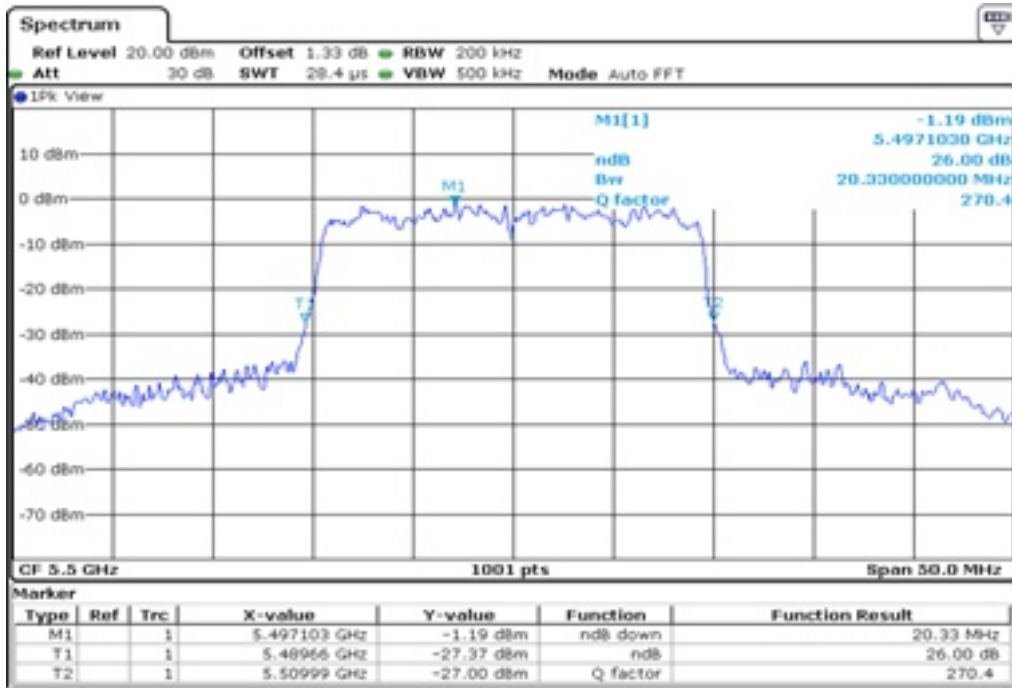

17 26 dB Bandwidth

18

26 dB Bandwidth

19 26 dB Bandwidth

20 26 dB Bandwidth

21 26 dB Bandwidth

22 26 dB Bandwidth

23 26 dB Bandwidth

24 26 dB Bandwidth

25 26 dB Bandwidth

26 26 dB Bandwidth

27	26 dB Bandwidth
----	-----------------

28 26 dB Bandwidth

29 26 dB Bandwidth

30	26 dB Bandwidth
----	-----------------

Test Band				WLAN_UNII2C_AX			
Antenna				Ant 1			
Test Parameters for Channel Bandwidths							
Test Item	No.	Mode	Channel	Bandwidth	RU Tone	RB index	Verdict
26 dB Bandwidth	1	802.11ax HE20	100	20 MHz	26	Low	Pass
	2	802.11ax HE20	100	20 MHz	26	Middle	Pass
	3	802.11ax HE20	100	20 MHz	26	High	Pass
	4	802.11ax HE20	116	20 MHz	26	Low	Pass
	5	802.11ax HE20	116	20 MHz	26	Middle	Pass
	6	802.11ax HE20	116	20 MHz	26	High	Pass
	7	802.11ax HE20	140	20 MHz	26	Low	Pass
	8	802.11ax HE20	140	20 MHz	26	Middle	Pass
	9	802.11ax HE20	140	20 MHz	26	High	Pass
	10	802.11ax HE20	100	20 MHz	52	Low	Pass
	11	802.11ax HE20	100	20 MHz	52	Middle	Pass
	12	802.11ax HE20	100	20 MHz	52	High	Pass
	13	802.11ax HE20	116	20 MHz	52	Low	Pass
	14	802.11ax HE20	116	20 MHz	52	Middle	Pass
	15	802.11ax HE20	116	20 MHz	52	High	Pass
	16	802.11ax HE20	140	20 MHz	52	Low	Pass
	17	802.11ax HE20	140	20 MHz	52	Middle	Pass
	18	802.11ax HE20	140	20 MHz	52	High	Pass
	19	802.11ax HE20	100	20 MHz	106	Low	Pass
	20	802.11ax HE20	100	20 MHz	106	High	Pass
	21	802.11ax HE20	116	20 MHz	106	Low	Pass
	22	802.11ax HE20	116	20 MHz	106	High	Pass
	23	802.11ax HE20	140	20 MHz	106	Low	Pass
	24	802.11ax HE20	140	20 MHz	106	High	Pass
	25	802.11ax HE20	100	20 MHz	242	-	Pass
	26	802.11ax HE20	116	20 MHz	242	-	Pass
	27	802.11ax HE20	140	20 MHz	242	-	Pass
	28	802.11ax HE20	100	20 MHz	SU	-	Pass
	29	802.11ax HE20	116	20 MHz	SU	-	Pass
	30	802.11ax HE20	140	20 MHz	SU	-	Pass