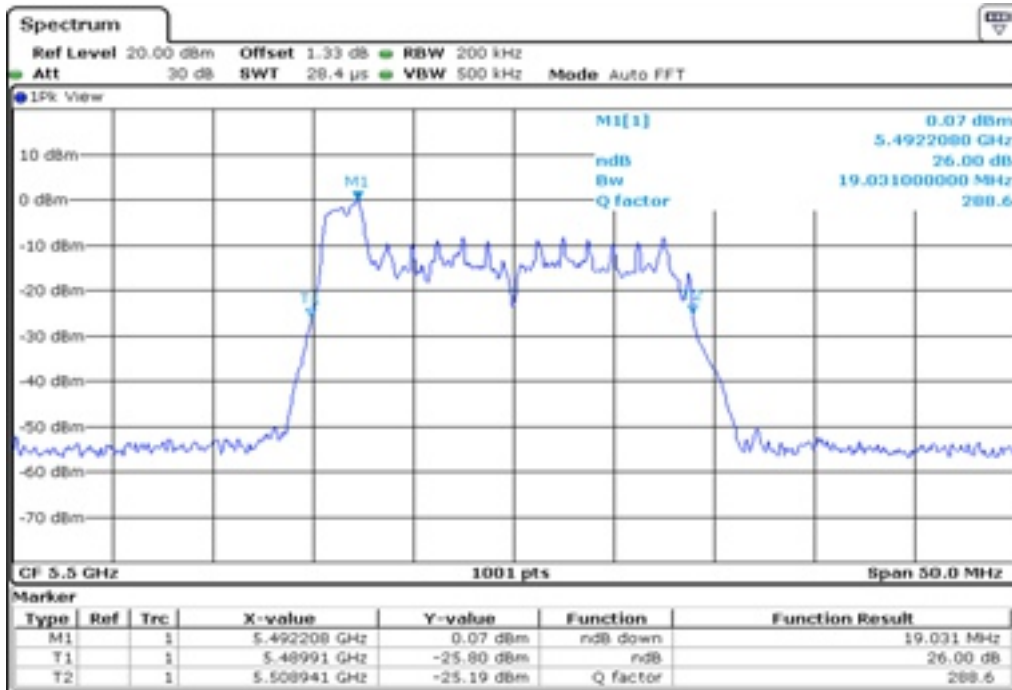

8 26 dB Bandwidth

9	26 dB Bandwidth
---	-----------------

10 26 dB Bandwidth

11 26 dB Bandwidth

12	26 dB Bandwidth
----	-----------------

13 26 dB Bandwidth

14 26 dB Bandwidth

15	26 dB Bandwidth
----	-----------------

16	26 dB Bandwidth
----	-----------------

Test Band				WLAN_UNII2C_AX			
Antenna				Ant 0			
Test Parameters for Channel Bandwidths							
Test Item	No.	Moe	Channel	Bandwidth	RU Tone	RB index	Verdict
26 dB Bandwidth	1	802.11ax HE20	100	20 MHz	26	Low	Pass
	2	802.11ax HE20	100	20 MHz	26	Middle	Pass
	3	802.11ax HE20	100	20 MHz	26	High	Pass
	4	802.11ax HE20	116	20 MHz	26	Low	Pass
	5	802.11ax HE20	116	20 MHz	26	Middle	Pass
	6	802.11ax HE20	116	20 MHz	26	High	Pass
	7	802.11ax HE20	140	20 MHz	26	Low	Pass
	8	802.11ax HE20	140	20 MHz	26	Middle	Pass
	9	802.11ax HE20	140	20 MHz	26	High	Pass
	10	802.11ax HE20	100	20 MHz	52	Low	Pass
	11	802.11ax HE20	100	20 MHz	52	Middle	Pass
	12	802.11ax HE20	100	20 MHz	52	High	Pass
	13	802.11ax HE20	116	20 MHz	52	Low	Pass
	14	802.11ax HE20	116	20 MHz	52	Middle	Pass
	15	802.11ax HE20	116	20 MHz	52	High	Pass
	16	802.11ax HE20	140	20 MHz	52	Low	Pass
	17	802.11ax HE20	140	20 MHz	52	Middle	Pass
	18	802.11ax HE20	140	20 MHz	52	High	Pass
	19	802.11ax HE20	100	20 MHz	106	Low	Pass
	20	802.11ax HE20	100	20 MHz	106	High	Pass
	21	802.11ax HE20	116	20 MHz	106	Low	Pass
	22	802.11ax HE20	116	20 MHz	106	High	Pass
	23	802.11ax HE20	140	20 MHz	106	Low	Pass
	24	802.11ax HE20	140	20 MHz	106	High	Pass
	25	802.11ax HE20	100	20 MHz	242	-	Pass
	26	802.11ax HE20	116	20 MHz	242	-	Pass
	27	802.11ax HE20	140	20 MHz	242	-	Pass
	28	802.11ax HE20	100	20 MHz	SU	-	Pass
	29	802.11ax HE20	116	20 MHz	SU	-	Pass
	30	802.11ax HE20	140	20 MHz	SU	-	Pass