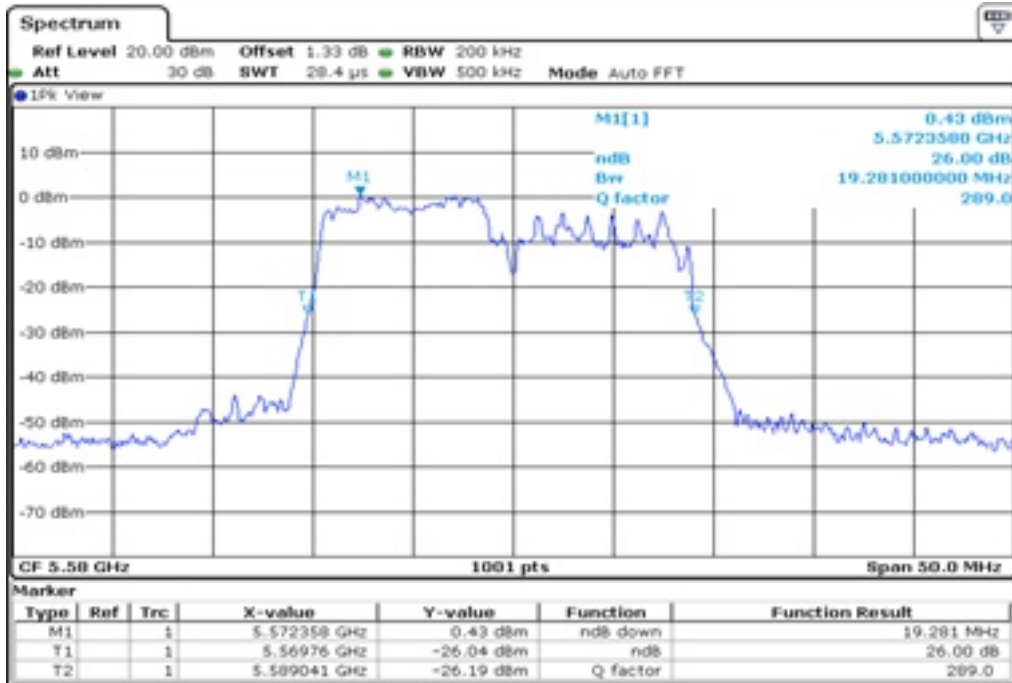

17 26 dB Bandwidth

18

26 dB Bandwidth

19 26 dB Bandwidth

20 26 dB Bandwidth

21 26 dB Bandwidth

22 26 dB Bandwidth

23 26 dB Bandwidth

24 26 dB Bandwidth

25 26 dB Bandwidth

26 26 dB Bandwidth

27	26 dB Bandwidth
----	-----------------

28 26 dB Bandwidth

29 26 dB Bandwidth

30	26 dB Bandwidth
----	-----------------

Test Band				WLAN_UNII2C_AX			
Antenna				Ant 1			
Test Parameters for Channel Bandwidths							
Test Item	No.	Mode	Channel	Bandwidth	RU Tone	RB index	Verdict
26 dB Bandwidth	1	802.11ax HE20	100	20 MHz	26	Low	Pass
	2	802.11ax HE20	100	20 MHz	26	Middle	Pass
	3	802.11ax HE20	100	20 MHz	26	High	Pass
	4	802.11ax HE20	116	20 MHz	26	Low	Pass
	5	802.11ax HE20	116	20 MHz	26	Middle	Pass
	6	802.11ax HE20	116	20 MHz	26	High	Pass
	7	802.11ax HE20	140	20 MHz	26	Low	Pass
	8	802.11ax HE20	140	20 MHz	26	Middle	Pass
	9	802.11ax HE20	140	20 MHz	26	High	Pass
	10	802.11ax HE20	100	20 MHz	52	Low	Pass
	11	802.11ax HE20	100	20 MHz	52	Middle	Pass
	12	802.11ax HE20	100	20 MHz	52	High	Pass
	13	802.11ax HE20	116	20 MHz	52	Low	Pass
	14	802.11ax HE20	116	20 MHz	52	Middle	Pass
	15	802.11ax HE20	116	20 MHz	52	High	Pass
	16	802.11ax HE20	140	20 MHz	52	Low	Pass
	17	802.11ax HE20	140	20 MHz	52	Middle	Pass
	18	802.11ax HE20	140	20 MHz	52	High	Pass
	19	802.11ax HE20	100	20 MHz	106	Low	Pass
	20	802.11ax HE20	100	20 MHz	106	High	Pass
	21	802.11ax HE20	116	20 MHz	106	Low	Pass
	22	802.11ax HE20	116	20 MHz	106	High	Pass
	23	802.11ax HE20	140	20 MHz	106	Low	Pass
	24	802.11ax HE20	140	20 MHz	106	High	Pass
	25	802.11ax HE20	100	20 MHz	242	-	Pass
	26	802.11ax HE20	116	20 MHz	242	-	Pass
	27	802.11ax HE20	140	20 MHz	242	-	Pass
	28	802.11ax HE20	100	20 MHz	SU	-	Pass
	29	802.11ax HE20	116	20 MHz	SU	-	Pass
	30	802.11ax HE20	140	20 MHz	SU	-	Pass