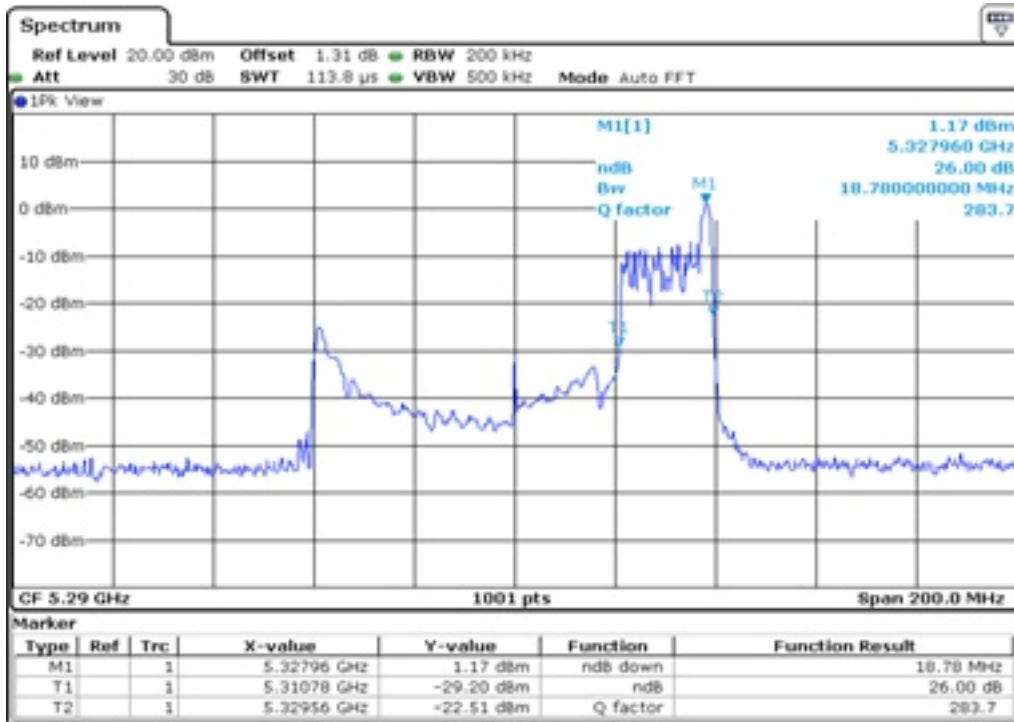

2 26 dB Bandwidth

3

26 dB Bandwidth