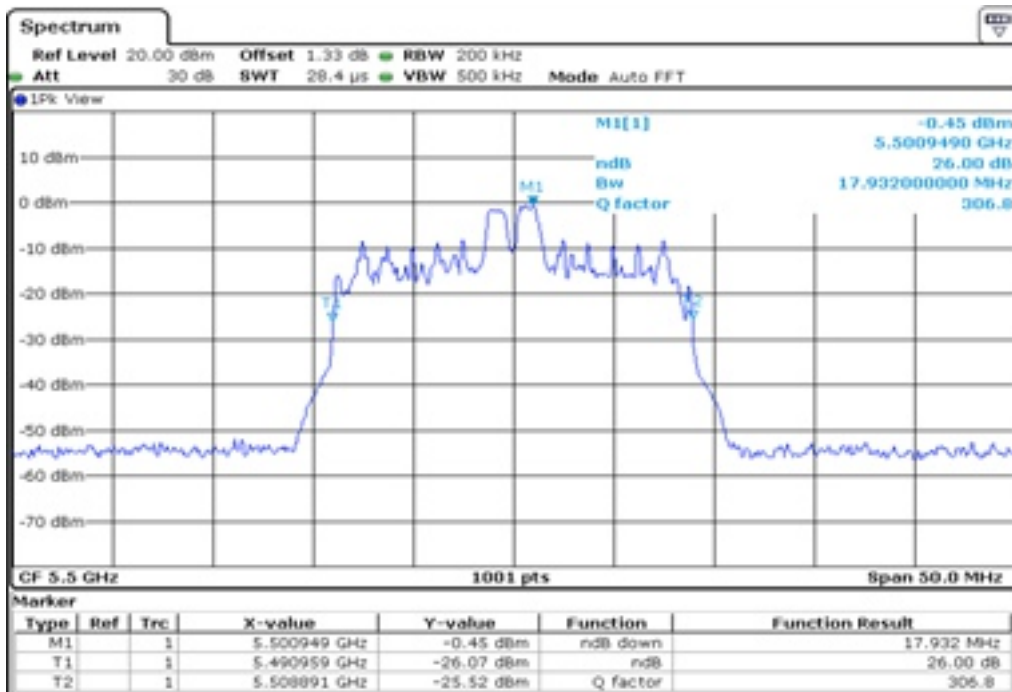

1 26 dB Bandwidth