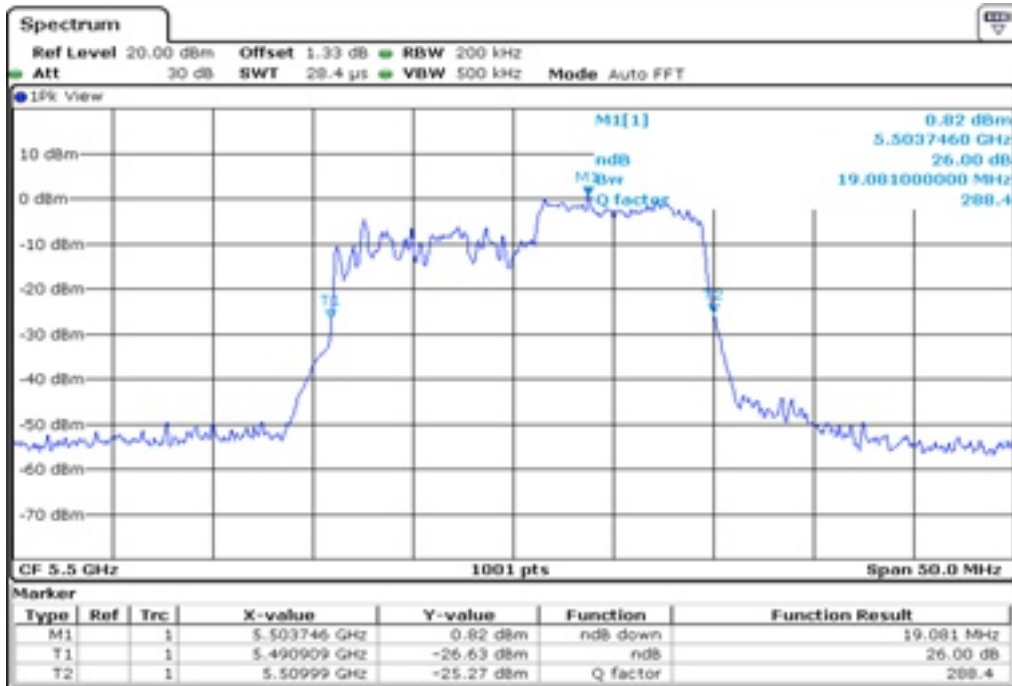

17 26 dB Bandwidth

18

26 dB Bandwidth

19 26 dB Bandwidth

20 26 dB Bandwidth

21 26 dB Bandwidth

22 26 dB Bandwidth

23 26 dB Bandwidth

24 26 dB Bandwidth

25 26 dB Bandwidth

26 26 dB Bandwidth

27	26 dB Bandwidth
----	-----------------

28 26 dB Bandwidth

29 26 dB Bandwidth

30	26 dB Bandwidth
----	-----------------

Test Band				WLAN_UNII2C_AX			
Antenna				Ant 1			
Test Parameters for Channel Bandwidths							
Test Item	No.	Mode	Channel	Bandwidth	RU Tone	RB index	Verdict
26 dB Bandwidth	1	802.11ax HE20	100	20 MHz	26	Low	Pass
	2	802.11ax HE20	100	20 MHz	26	Middle	Pass
	3	802.11ax HE20	100	20 MHz	26	High	Pass
	4	802.11ax HE20	116	20 MHz	26	Low	Pass
	5	802.11ax HE20	116	20 MHz	26	Middle	Pass
	6	802.11ax HE20	116	20 MHz	26	High	Pass
	7	802.11ax HE20	140	20 MHz	26	Low	Pass
	8	802.11ax HE20	140	20 MHz	26	Middle	Pass
	9	802.11ax HE20	140	20 MHz	26	High	Pass
	10	802.11ax HE20	100	20 MHz	52	Low	Pass
	11	802.11ax HE20	100	20 MHz	52	Middle	Pass
	12	802.11ax HE20	100	20 MHz	52	High	Pass
	13	802.11ax HE20	116	20 MHz	52	Low	Pass
	14	802.11ax HE20	116	20 MHz	52	Middle	Pass
	15	802.11ax HE20	116	20 MHz	52	High	Pass
	16	802.11ax HE20	140	20 MHz	52	Low	Pass
	17	802.11ax HE20	140	20 MHz	52	Middle	Pass
	18	802.11ax HE20	140	20 MHz	52	High	Pass
	19	802.11ax HE20	100	20 MHz	106	Low	Pass
	20	802.11ax HE20	100	20 MHz	106	High	Pass
	21	802.11ax HE20	116	20 MHz	106	Low	Pass
	22	802.11ax HE20	116	20 MHz	106	High	Pass
	23	802.11ax HE20	140	20 MHz	106	Low	Pass
	24	802.11ax HE20	140	20 MHz	106	High	Pass
	25	802.11ax HE20	100	20 MHz	242	-	Pass
	26	802.11ax HE20	116	20 MHz	242	-	Pass
	27	802.11ax HE20	140	20 MHz	242	-	Pass
	28	802.11ax HE20	100	20 MHz	SU	-	Pass
	29	802.11ax HE20	116	20 MHz	SU	-	Pass
	30	802.11ax HE20	140	20 MHz	SU	-	Pass