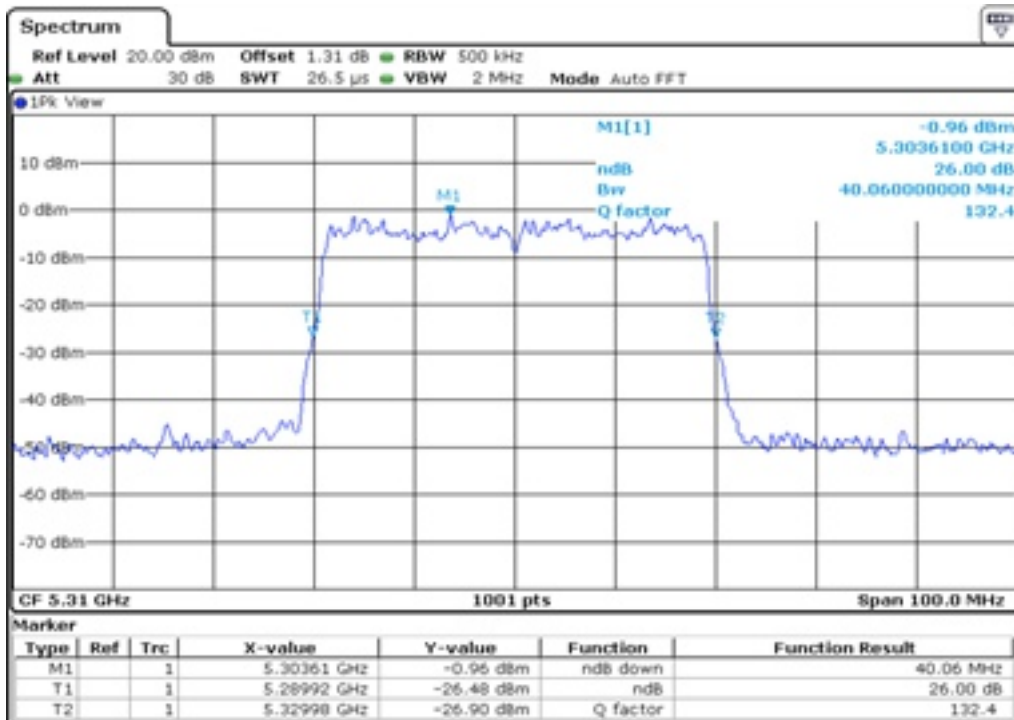

25 26 dB Bandwidth

26 26 dB Bandwidth

Test Band				WLAN_UNII2A_AX			
Antenna				Ant 0			
Test Parameters for Channel Bandwidths							
Test Item	No.	Mode	Channel	Bandwidth	RU Tone	RB index	Verdict
26 dB Bandwidth	1	802.11ax HE80	58	80 MHz	26	Low	Pass
	2	802.11ax HE80	58	80 MHz	26	Middle	Pass
	3	802.11ax HE80	58	80 MHz	26	High	Pass
	4	802.11ax HE80	58	80 MHz	52	Low	Pass
	5	802.11ax HE80	58	80 MHz	52	Middle	Pass
	6	802.11ax HE80	58	80 MHz	52	High	Pass
	7	802.11ax HE80	58	80 MHz	106	Low	Pass
	8	802.11ax HE80	58	80 MHz	106	Middle	Pass
	9	802.11ax HE80	58	80 MHz	106	High	Pass
	10	802.11ax HE80	58	80 MHz	242	Low	Pass
	11	802.11ax HE80	58	80 MHz	242	Middle	Pass
	12	802.11ax HE80	58	80 MHz	242	High	Pass
	13	802.11ax HE80	58	80 MHz	484	Low	Pass
	14	802.11ax HE80	58	80 MHz	484	High	Pass
	15	802.11ax HE80	58	80 MHz	996	-	Pass
	16	802.11ax HE80	58	80 MHz	SU	-	Pass