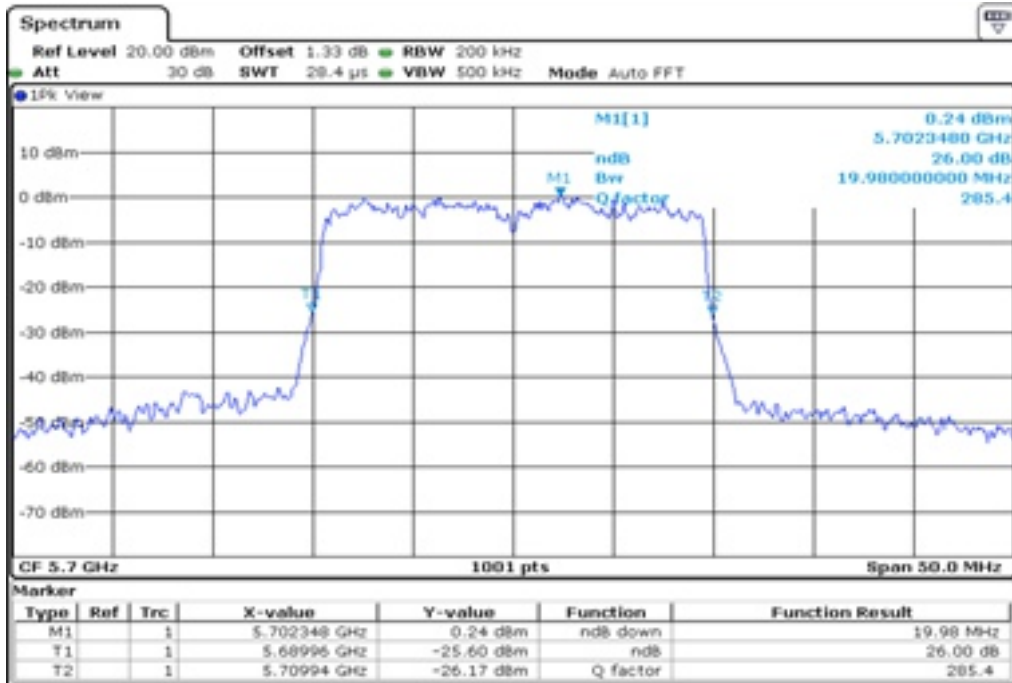

24 26 dB Bandwidth

25 26 dB Bandwidth

26 26 dB Bandwidth

27	26 dB Bandwidth
----	-----------------

28 26 dB Bandwidth

29 26 dB Bandwidth

30	26 dB Bandwidth
----	-----------------

Test Band				WLAN_UNII2C_AX			
Antenna				Ant 1			
Test Parameters for Channel Bandwidths							
Test Item	No.	Mode	Channel	Bandwidth	RU Tone	RB index	Verdict
26 dB Bandwidth	1	802.11ax HE20	100	20 MHz	26	Low	Pass
	2	802.11ax HE20	100	20 MHz	26	Middle	Pass
	3	802.11ax HE20	100	20 MHz	26	High	Pass
	4	802.11ax HE20	116	20 MHz	26	Low	Pass
	5	802.11ax HE20	116	20 MHz	26	Middle	Pass
	6	802.11ax HE20	116	20 MHz	26	High	Pass
	7	802.11ax HE20	140	20 MHz	26	Low	Pass
	8	802.11ax HE20	140	20 MHz	26	Middle	Pass
	9	802.11ax HE20	140	20 MHz	26	High	Pass
	10	802.11ax HE20	100	20 MHz	52	Low	Pass
	11	802.11ax HE20	100	20 MHz	52	Middle	Pass
	12	802.11ax HE20	100	20 MHz	52	High	Pass
	13	802.11ax HE20	116	20 MHz	52	Low	Pass
	14	802.11ax HE20	116	20 MHz	52	Middle	Pass
	15	802.11ax HE20	116	20 MHz	52	High	Pass
	16	802.11ax HE20	140	20 MHz	52	Low	Pass
	17	802.11ax HE20	140	20 MHz	52	Middle	Pass
	18	802.11ax HE20	140	20 MHz	52	High	Pass
	19	802.11ax HE20	100	20 MHz	106	Low	Pass
	20	802.11ax HE20	100	20 MHz	106	High	Pass
	21	802.11ax HE20	116	20 MHz	106	Low	Pass
	22	802.11ax HE20	116	20 MHz	106	High	Pass
	23	802.11ax HE20	140	20 MHz	106	Low	Pass
	24	802.11ax HE20	140	20 MHz	106	High	Pass
	25	802.11ax HE20	100	20 MHz	242	-	Pass
	26	802.11ax HE20	116	20 MHz	242	-	Pass
	27	802.11ax HE20	140	20 MHz	242	-	Pass
	28	802.11ax HE20	100	20 MHz	SU	-	Pass
	29	802.11ax HE20	116	20 MHz	SU	-	Pass
	30	802.11ax HE20	140	20 MHz	SU	-	Pass