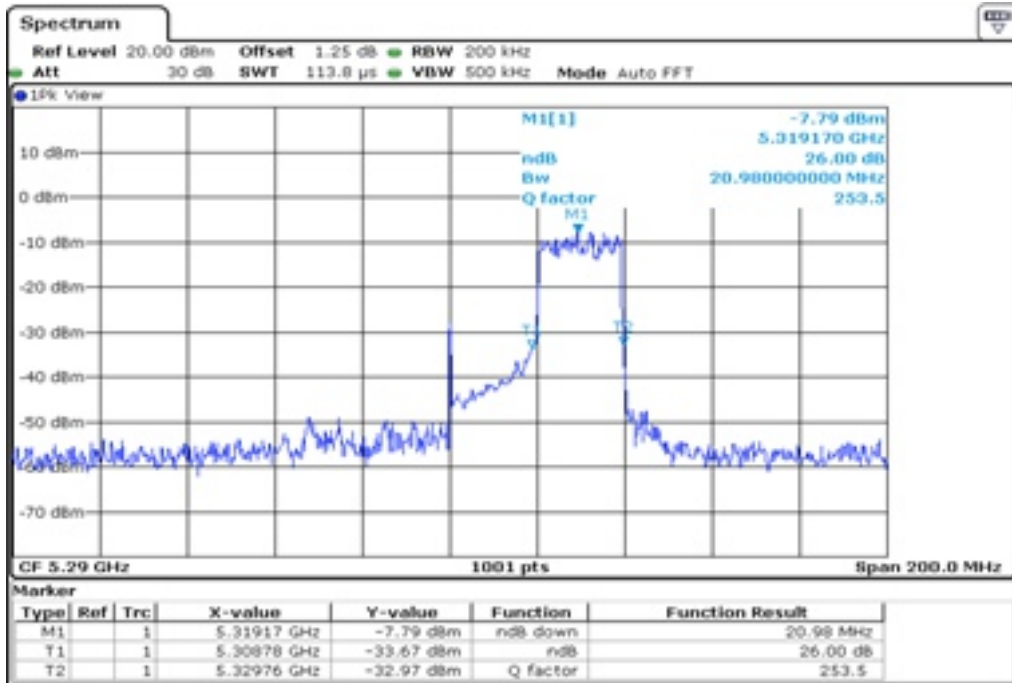

9	26 dB Bandwidth
---	-----------------

10 26 dB Bandwidth

11 26 dB Bandwidth

12	26 dB Bandwidth
----	-----------------

13 26 dB Bandwidth

14 26 dB Bandwidth

15	26 dB Bandwidth
----	-----------------

16

26 dB Bandwidth

Test Band				WLAN_UNII2A_AX			
Antenna				Ant 1			
Test Parameters for Channel Bandwidths							
Test Item	No.	Mode	Channel	Bandwidth	RU Tone	RB index	Verdict
26 dB Bandwidth	1	802.11ax HE80	58	80 MHz	26	Low	Pass
	2	802.11ax HE80	58	80 MHz	26	Middle	Pass
	3	802.11ax HE80	58	80 MHz	26	High	Pass
	4	802.11ax HE80	58	80 MHz	52	Low	Pass
	5	802.11ax HE80	58	80 MHz	52	Middle	Pass
	6	802.11ax HE80	58	80 MHz	52	High	Pass
	7	802.11ax HE80	58	80 MHz	106	Low	Pass
	8	802.11ax HE80	58	80 MHz	106	Middle	Pass
	9	802.11ax HE80	58	80 MHz	106	High	Pass
	10	802.11ax HE80	58	80 MHz	242	Low	Pass
	11	802.11ax HE80	58	80 MHz	242	Middle	Pass
	12	802.11ax HE80	58	80 MHz	242	High	Pass
	13	802.11ax HE80	58	80 MHz	484	Low	Pass
	14	802.11ax HE80	58	80 MHz	484	High	Pass
	15	802.11ax HE80	58	80 MHz	996	-	Pass
	16	802.11ax HE80	58	80 MHz	SU	-	Pass