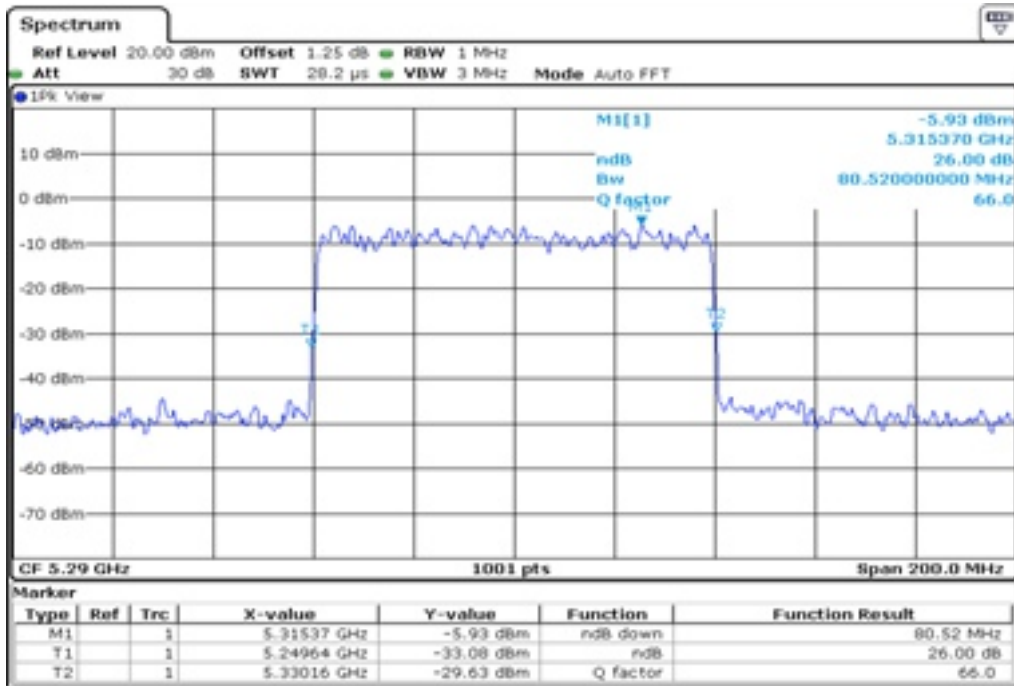

9	26 dB Bandwidth
---	-----------------

10 26 dB Bandwidth

11 26 dB Bandwidth

12	26 dB Bandwidth
----	-----------------

13 26 dB Bandwidth

14 26 dB Bandwidth

15	26 dB Bandwidth
----	-----------------

16

26 dB Bandwidth

Test Band				WLAN_UNII2A_AX			
Antenna				Ant 1			
Test Parameters for Channel Bandwidths							
Test Item	No.	Mode	Channel	Bandwidth	RU Tone	RB index	Verdict
26 dB Bandwidth	1	802.11ax HE80	58	80 MHz	26	Low	Pass
	2	802.11ax HE80	58	80 MHz	26	Middle	Pass
	3	802.11ax HE80	58	80 MHz	26	High	Pass
	4	802.11ax HE80	58	80 MHz	52	Low	Pass
	5	802.11ax HE80	58	80 MHz	52	Middle	Pass
	6	802.11ax HE80	58	80 MHz	52	High	Pass
	7	802.11ax HE80	58	80 MHz	106	Low	Pass
	8	802.11ax HE80	58	80 MHz	106	Middle	Pass
	9	802.11ax HE80	58	80 MHz	106	High	Pass
	10	802.11ax HE80	58	80 MHz	242	Low	Pass
	11	802.11ax HE80	58	80 MHz	242	Middle	Pass
	12	802.11ax HE80	58	80 MHz	242	High	Pass
	13	802.11ax HE80	58	80 MHz	484	Low	Pass
	14	802.11ax HE80	58	80 MHz	484	High	Pass
	15	802.11ax HE80	58	80 MHz	996	-	Pass
	16	802.11ax HE80	58	80 MHz	SU	-	Pass