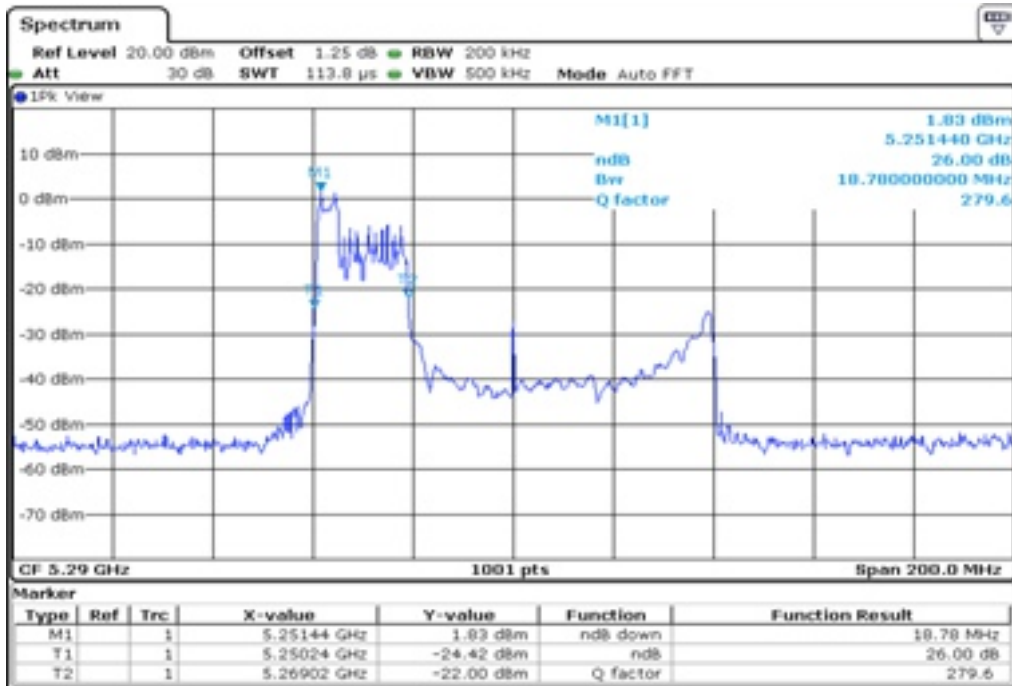

25 26 dB Bandwidth

26 26 dB Bandwidth

Test Band				WLAN_UNII2A_AX			
Antenna				Ant 0			
Test Parameters for Channel Bandwidths							
Test Item	No.	Mode	Channel	Bandwidth	RU Tone	RB index	Verdict
26 dB Bandwidth	1	802.11ax HE80	58	80 MHz	26	Low	Pass
	2	802.11ax HE80	58	80 MHz	26	Middle	Pass
	3	802.11ax HE80	58	80 MHz	26	High	Pass
	4	802.11ax HE80	58	80 MHz	52	Low	Pass
	5	802.11ax HE80	58	80 MHz	52	Middle	Pass
	6	802.11ax HE80	58	80 MHz	52	High	Pass
	7	802.11ax HE80	58	80 MHz	106	Low	Pass
	8	802.11ax HE80	58	80 MHz	106	Middle	Pass
	9	802.11ax HE80	58	80 MHz	106	High	Pass
	10	802.11ax HE80	58	80 MHz	242	Low	Pass
	11	802.11ax HE80	58	80 MHz	242	Middle	Pass
	12	802.11ax HE80	58	80 MHz	242	High	Pass
	13	802.11ax HE80	58	80 MHz	484	Low	Pass
	14	802.11ax HE80	58	80 MHz	484	High	Pass
	15	802.11ax HE80	58	80 MHz	996	-	Pass
	16	802.11ax HE80	58	80 MHz	SU	-	Pass

1 26 dB Bandwidth

2 26 dB Bandwidth

3	26 dB Bandwidth
---	-----------------

4 26 dB Bandwidth

5 26 dB Bandwidth

6	26 dB Bandwidth
---	-----------------

7 26 dB Bandwidth

8 26 dB Bandwidth