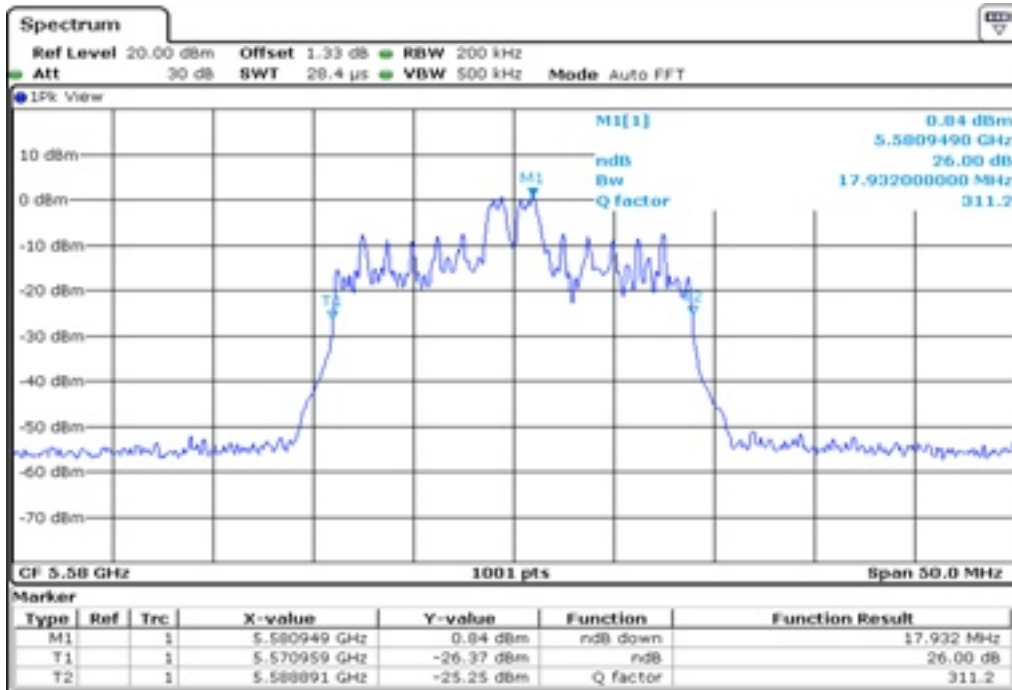

16	26 dB Bandwidth
----	-----------------

Test Band				WLAN_UNII2C_AX			
Antenna				Ant 0			
Test Parameters for Channel Bandwidths							
Test Item	No.	Moe	Channel	Bandwidth	RU Tone	RB index	Verdict
26 dB Bandwidth	1	802.11ax HE20	100	20 MHz	26	Low	Pass
	2	802.11ax HE20	100	20 MHz	26	Middle	Pass
	3	802.11ax HE20	100	20 MHz	26	High	Pass
	4	802.11ax HE20	116	20 MHz	26	Low	Pass
	5	802.11ax HE20	116	20 MHz	26	Middle	Pass
	6	802.11ax HE20	116	20 MHz	26	High	Pass
	7	802.11ax HE20	140	20 MHz	26	Low	Pass
	8	802.11ax HE20	140	20 MHz	26	Middle	Pass
	9	802.11ax HE20	140	20 MHz	26	High	Pass
	10	802.11ax HE20	100	20 MHz	52	Low	Pass
	11	802.11ax HE20	100	20 MHz	52	Middle	Pass
	12	802.11ax HE20	100	20 MHz	52	High	Pass
	13	802.11ax HE20	116	20 MHz	52	Low	Pass
	14	802.11ax HE20	116	20 MHz	52	Middle	Pass
	15	802.11ax HE20	116	20 MHz	52	High	Pass
	16	802.11ax HE20	140	20 MHz	52	Low	Pass
	17	802.11ax HE20	140	20 MHz	52	Middle	Pass
	18	802.11ax HE20	140	20 MHz	52	High	Pass
	19	802.11ax HE20	100	20 MHz	106	Low	Pass
	20	802.11ax HE20	100	20 MHz	106	High	Pass
	21	802.11ax HE20	116	20 MHz	106	Low	Pass
	22	802.11ax HE20	116	20 MHz	106	High	Pass
	23	802.11ax HE20	140	20 MHz	106	Low	Pass
	24	802.11ax HE20	140	20 MHz	106	High	Pass
	25	802.11ax HE20	100	20 MHz	242	-	Pass
	26	802.11ax HE20	116	20 MHz	242	-	Pass
	27	802.11ax HE20	140	20 MHz	242	-	Pass
	28	802.11ax HE20	100	20 MHz	SU	-	Pass
	29	802.11ax HE20	116	20 MHz	SU	-	Pass
	30	802.11ax HE20	140	20 MHz	SU	-	Pass

1 26 dB Bandwidth

2 26 dB Bandwidth

3 26 dB Bandwidth

4 26 dB Bandwidth

5 26 dB Bandwidth

6 26 dB Bandwidth

7 26 dB Bandwidth

8 26 dB Bandwidth