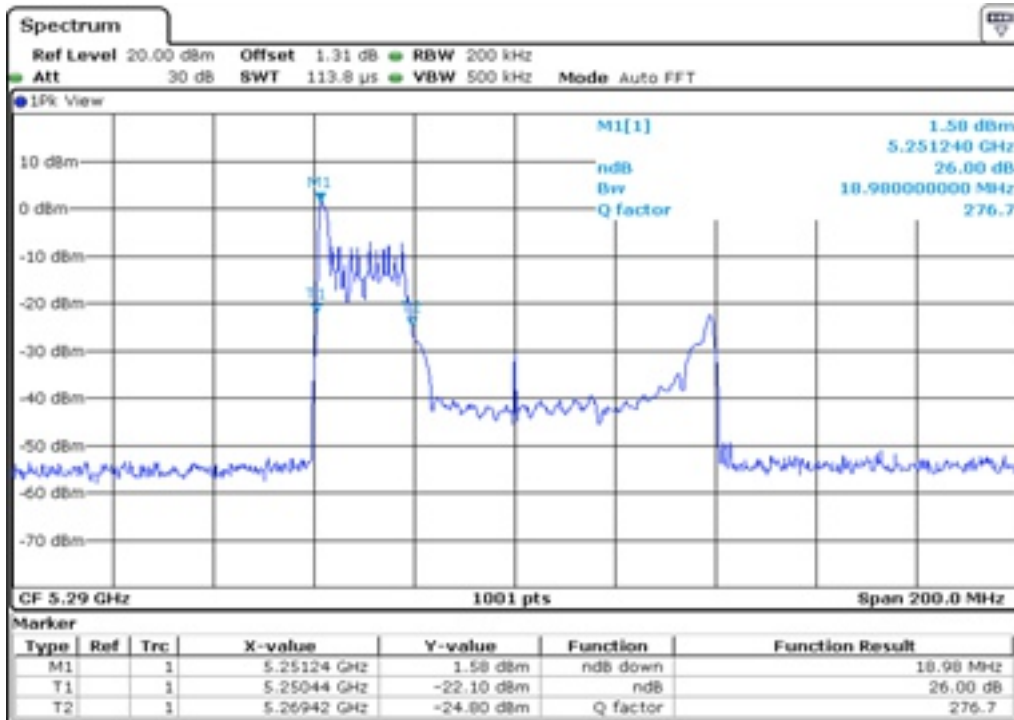

9	26 dB Bandwidth
---	-----------------

10 26 dB Bandwidth

11 26 dB Bandwidth

12	26 dB Bandwidth
----	-----------------

13 26 dB Bandwidth

14 26 dB Bandwidth

15	26 dB Bandwidth
----	-----------------

16

26 dB Bandwidth

Test Band				WLAN_UNII2A_AX			
Antenna				Ant 1			
Test Parameters for Channel Bandwidths							
Test Item	No.	Mode	Channel	Bandwidth	RU Tone	RB index	Verdict
26 dB Bandwidth	1	802.11ax HE80	58	80 MHz	26	Low	Pass
	2	802.11ax HE80	58	80 MHz	26	Middle	Pass
	3	802.11ax HE80	58	80 MHz	26	High	Pass
	4	802.11ax HE80	58	80 MHz	52	Low	Pass
	5	802.11ax HE80	58	80 MHz	52	Middle	Pass
	6	802.11ax HE80	58	80 MHz	52	High	Pass
	7	802.11ax HE80	58	80 MHz	106	Low	Pass
	8	802.11ax HE80	58	80 MHz	106	Middle	Pass
	9	802.11ax HE80	58	80 MHz	106	High	Pass
	10	802.11ax HE80	58	80 MHz	242	Low	Pass
	11	802.11ax HE80	58	80 MHz	242	Middle	Pass
	12	802.11ax HE80	58	80 MHz	242	High	Pass
	13	802.11ax HE80	58	80 MHz	484	Low	Pass
	14	802.11ax HE80	58	80 MHz	484	High	Pass
	15	802.11ax HE80	58	80 MHz	996	-	Pass
	16	802.11ax HE80	58	80 MHz	SU	-	Pass