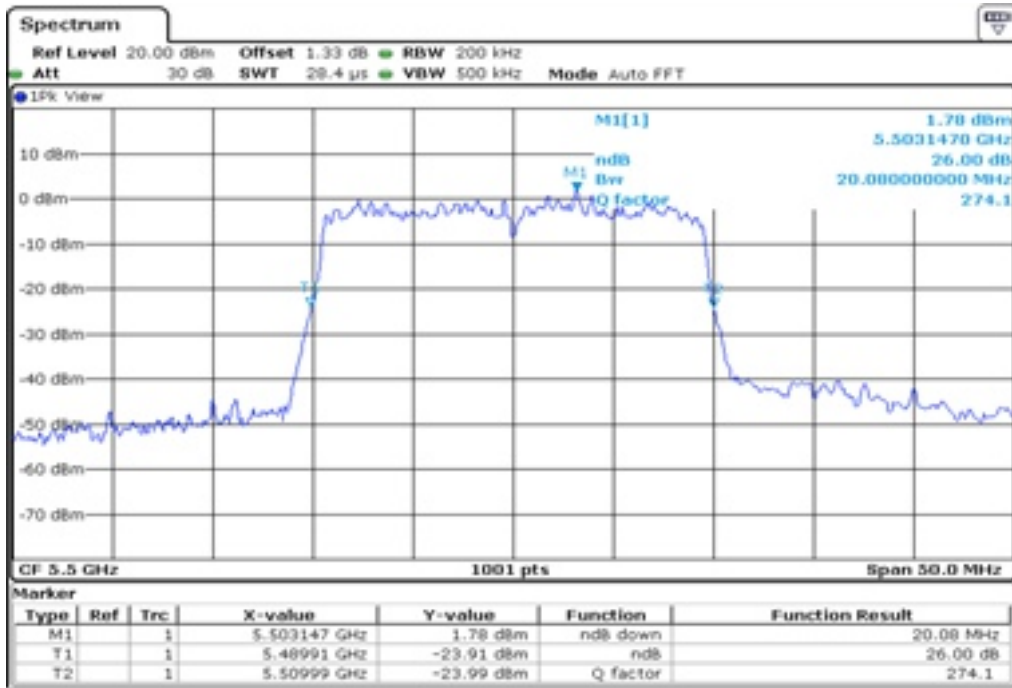

24 26 dB Bandwidth

25 26 dB Bandwidth

26 26 dB Bandwidth

27	26 dB Bandwidth
----	-----------------

28 26 dB Bandwidth

29 26 dB Bandwidth

30	26 dB Bandwidth
----	-----------------

Test Band				WLAN_UNII2C_AX			
Antenna				Ant 1			
Test Parameters for Channel Bandwidths							
Test Item	No.	Mode	Channel	Bandwidth	RU Tone	RB index	Verdict
26 dB Bandwidth	1	802.11ax HE20	100	20 MHz	26	Low	Pass
	2	802.11ax HE20	100	20 MHz	26	Middle	Pass
	3	802.11ax HE20	100	20 MHz	26	High	Pass
	4	802.11ax HE20	116	20 MHz	26	Low	Pass
	5	802.11ax HE20	116	20 MHz	26	Middle	Pass
	6	802.11ax HE20	116	20 MHz	26	High	Pass
	7	802.11ax HE20	140	20 MHz	26	Low	Pass
	8	802.11ax HE20	140	20 MHz	26	Middle	Pass
	9	802.11ax HE20	140	20 MHz	26	High	Pass
	10	802.11ax HE20	100	20 MHz	52	Low	Pass
	11	802.11ax HE20	100	20 MHz	52	Middle	Pass
	12	802.11ax HE20	100	20 MHz	52	High	Pass
	13	802.11ax HE20	116	20 MHz	52	Low	Pass
	14	802.11ax HE20	116	20 MHz	52	Middle	Pass
	15	802.11ax HE20	116	20 MHz	52	High	Pass
	16	802.11ax HE20	140	20 MHz	52	Low	Pass
	17	802.11ax HE20	140	20 MHz	52	Middle	Pass
	18	802.11ax HE20	140	20 MHz	52	High	Pass
	19	802.11ax HE20	100	20 MHz	106	Low	Pass
	20	802.11ax HE20	100	20 MHz	106	High	Pass
	21	802.11ax HE20	116	20 MHz	106	Low	Pass
	22	802.11ax HE20	116	20 MHz	106	High	Pass
	23	802.11ax HE20	140	20 MHz	106	Low	Pass
	24	802.11ax HE20	140	20 MHz	106	High	Pass
	25	802.11ax HE20	100	20 MHz	242	-	Pass
	26	802.11ax HE20	116	20 MHz	242	-	Pass
	27	802.11ax HE20	140	20 MHz	242	-	Pass
	28	802.11ax HE20	100	20 MHz	SU	-	Pass
	29	802.11ax HE20	116	20 MHz	SU	-	Pass
	30	802.11ax HE20	140	20 MHz	SU	-	Pass