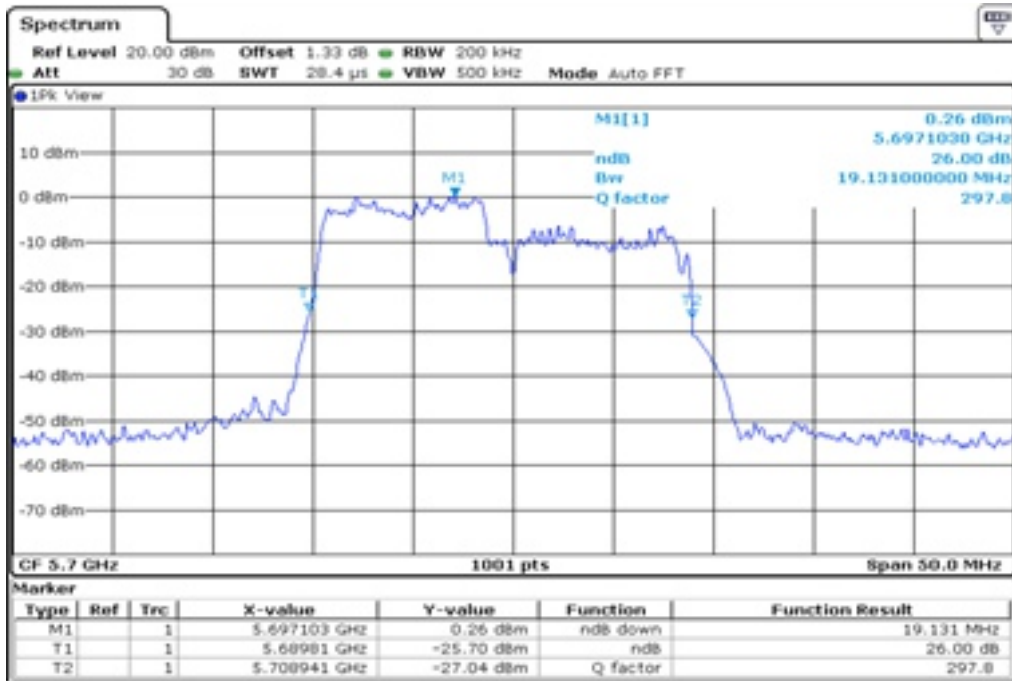

17 26 dB Bandwidth

18

26 dB Bandwidth

19 26 dB Bandwidth

20 26 dB Bandwidth

21 26 dB Bandwidth

22 26 dB Bandwidth

23 26 dB Bandwidth

24 26 dB Bandwidth

25 26 dB Bandwidth

26 26 dB Bandwidth

27	26 dB Bandwidth
----	-----------------

28 26 dB Bandwidth

29 26 dB Bandwidth

30	26 dB Bandwidth
----	-----------------

Test Band				WLAN_UNII2C_AX			
Antenna				Ant 1			
Test Parameters for Channel Bandwidths							
Test Item	No.	Mode	Channel	Bandwidth	RU Tone	RB index	Verdict
26 dB Bandwidth	1	802.11ax HE20	100	20 MHz	26	Low	Pass
	2	802.11ax HE20	100	20 MHz	26	Middle	Pass
	3	802.11ax HE20	100	20 MHz	26	High	Pass
	4	802.11ax HE20	116	20 MHz	26	Low	Pass
	5	802.11ax HE20	116	20 MHz	26	Middle	Pass
	6	802.11ax HE20	116	20 MHz	26	High	Pass
	7	802.11ax HE20	140	20 MHz	26	Low	Pass
	8	802.11ax HE20	140	20 MHz	26	Middle	Pass
	9	802.11ax HE20	140	20 MHz	26	High	Pass
	10	802.11ax HE20	100	20 MHz	52	Low	Pass
	11	802.11ax HE20	100	20 MHz	52	Middle	Pass
	12	802.11ax HE20	100	20 MHz	52	High	Pass
	13	802.11ax HE20	116	20 MHz	52	Low	Pass
	14	802.11ax HE20	116	20 MHz	52	Middle	Pass
	15	802.11ax HE20	116	20 MHz	52	High	Pass
	16	802.11ax HE20	140	20 MHz	52	Low	Pass
	17	802.11ax HE20	140	20 MHz	52	Middle	Pass
	18	802.11ax HE20	140	20 MHz	52	High	Pass
	19	802.11ax HE20	100	20 MHz	106	Low	Pass
	20	802.11ax HE20	100	20 MHz	106	High	Pass
	21	802.11ax HE20	116	20 MHz	106	Low	Pass
	22	802.11ax HE20	116	20 MHz	106	High	Pass
	23	802.11ax HE20	140	20 MHz	106	Low	Pass
	24	802.11ax HE20	140	20 MHz	106	High	Pass
	25	802.11ax HE20	100	20 MHz	242	-	Pass
	26	802.11ax HE20	116	20 MHz	242	-	Pass
	27	802.11ax HE20	140	20 MHz	242	-	Pass
	28	802.11ax HE20	100	20 MHz	SU	-	Pass
	29	802.11ax HE20	116	20 MHz	SU	-	Pass
	30	802.11ax HE20	140	20 MHz	SU	-	Pass