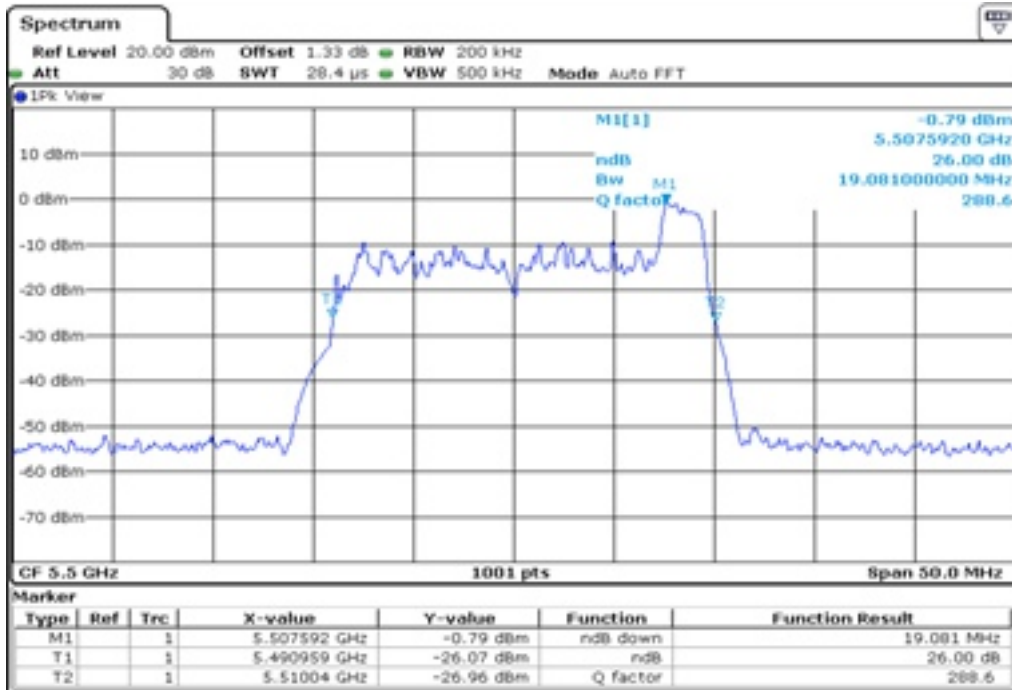

3 26 dB Bandwidth