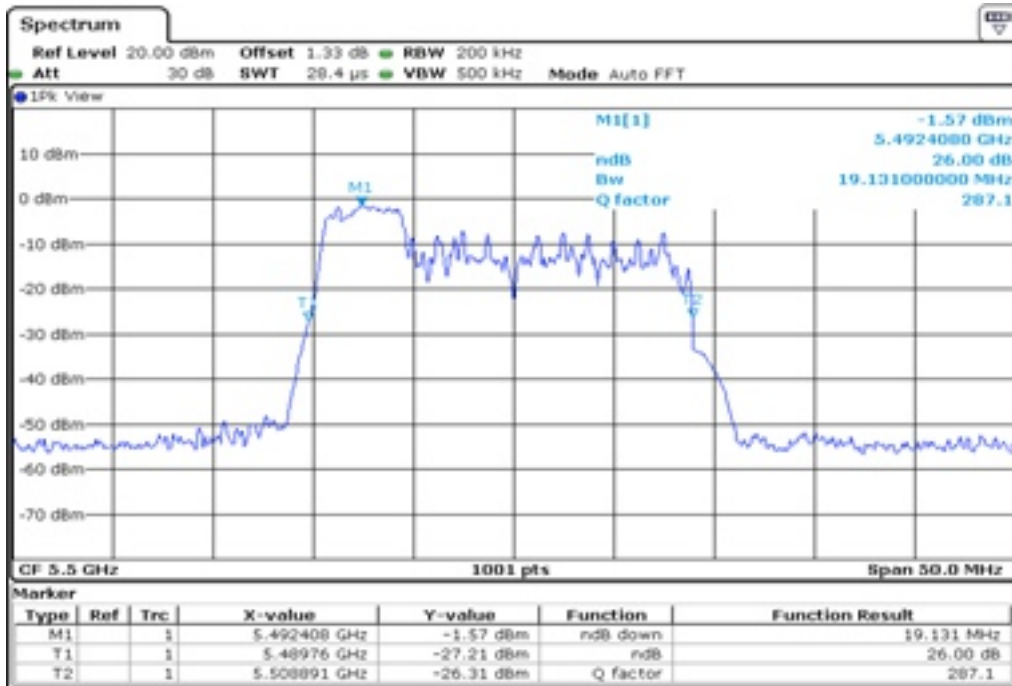

10 26 dB Bandwidth

11 26 dB Bandwidth