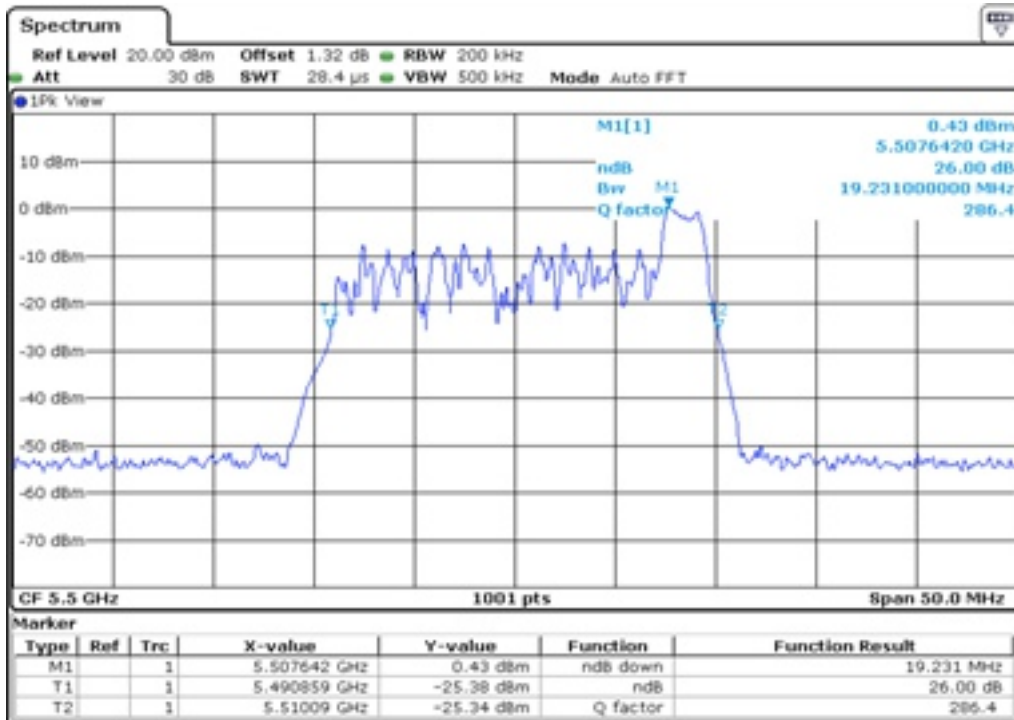

3 26 dB Bandwidth