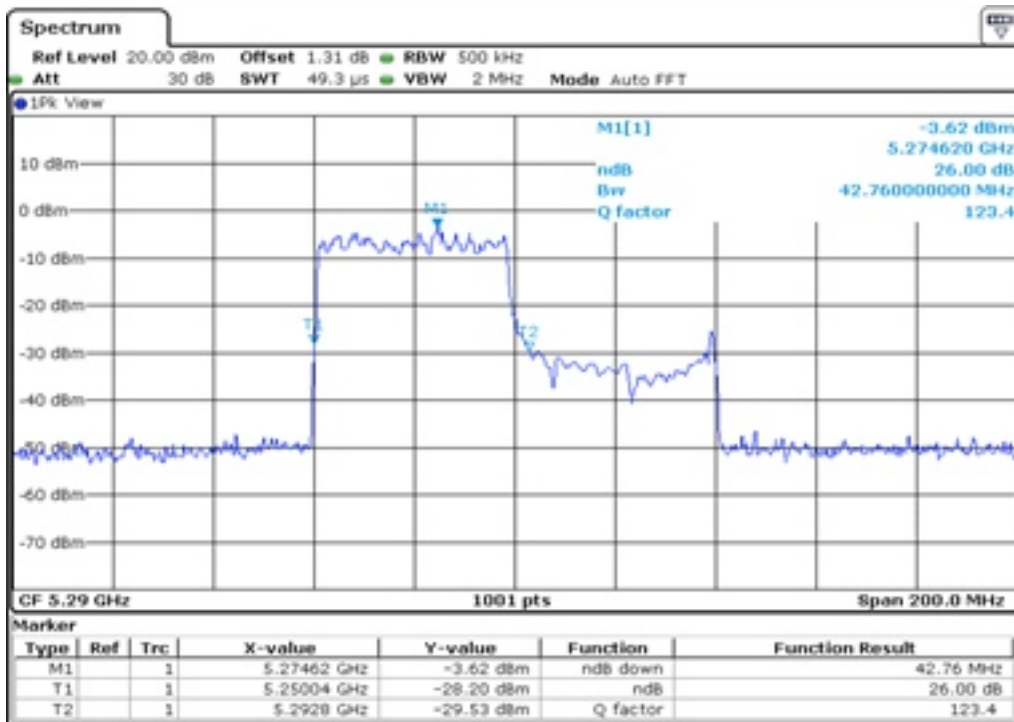

8 26 dB Bandwidth

9	26 dB Bandwidth
---	-----------------

10 26 dB Bandwidth

11 26 dB Bandwidth

12	26 dB Bandwidth
----	-----------------

13 26 dB Bandwidth

14 26 dB Bandwidth

15	26 dB Bandwidth
----	-----------------

16	26 dB Bandwidth
----	-----------------

Test Band				WLAN_UNII2C_AX			
Antenna				Ant 0			
Test Parameters for Channel Bandwidths							
Test Item	No.	Moe	Channel	Bandwidth	RU Tone	RB index	Verdict
26 dB Bandwidth	1	802.11ax HE20	100	20 MHz	26	Low	Pass
	2	802.11ax HE20	100	20 MHz	26	Middle	Pass
	3	802.11ax HE20	100	20 MHz	26	High	Pass
	4	802.11ax HE20	116	20 MHz	26	Low	Pass
	5	802.11ax HE20	116	20 MHz	26	Middle	Pass
	6	802.11ax HE20	116	20 MHz	26	High	Pass
	7	802.11ax HE20	140	20 MHz	26	Low	Pass
	8	802.11ax HE20	140	20 MHz	26	Middle	Pass
	9	802.11ax HE20	140	20 MHz	26	High	Pass
	10	802.11ax HE20	100	20 MHz	52	Low	Pass
	11	802.11ax HE20	100	20 MHz	52	Middle	Pass
	12	802.11ax HE20	100	20 MHz	52	High	Pass
	13	802.11ax HE20	116	20 MHz	52	Low	Pass
	14	802.11ax HE20	116	20 MHz	52	Middle	Pass
	15	802.11ax HE20	116	20 MHz	52	High	Pass
	16	802.11ax HE20	140	20 MHz	52	Low	Pass
	17	802.11ax HE20	140	20 MHz	52	Middle	Pass
	18	802.11ax HE20	140	20 MHz	52	High	Pass
	19	802.11ax HE20	100	20 MHz	106	Low	Pass
	20	802.11ax HE20	100	20 MHz	106	High	Pass
	21	802.11ax HE20	116	20 MHz	106	Low	Pass
	22	802.11ax HE20	116	20 MHz	106	High	Pass
	23	802.11ax HE20	140	20 MHz	106	Low	Pass
	24	802.11ax HE20	140	20 MHz	106	High	Pass
	25	802.11ax HE20	100	20 MHz	242	-	Pass
	26	802.11ax HE20	116	20 MHz	242	-	Pass
	27	802.11ax HE20	140	20 MHz	242	-	Pass
	28	802.11ax HE20	100	20 MHz	SU	-	Pass
	29	802.11ax HE20	116	20 MHz	SU	-	Pass
	30	802.11ax HE20	140	20 MHz	SU	-	Pass