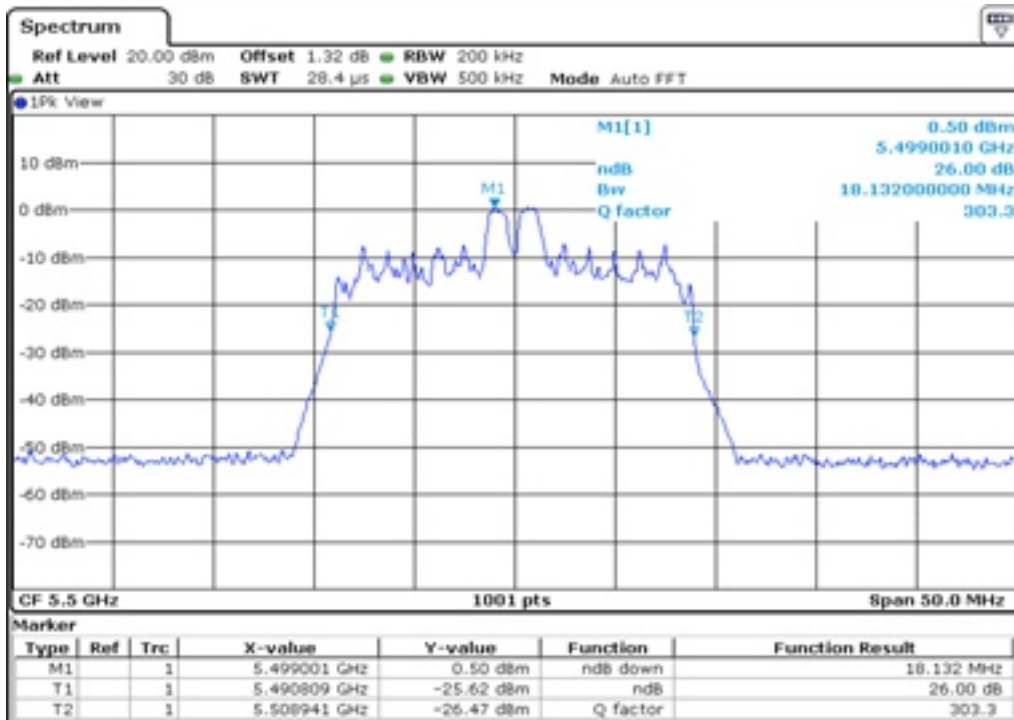

1 26 dB Bandwidth