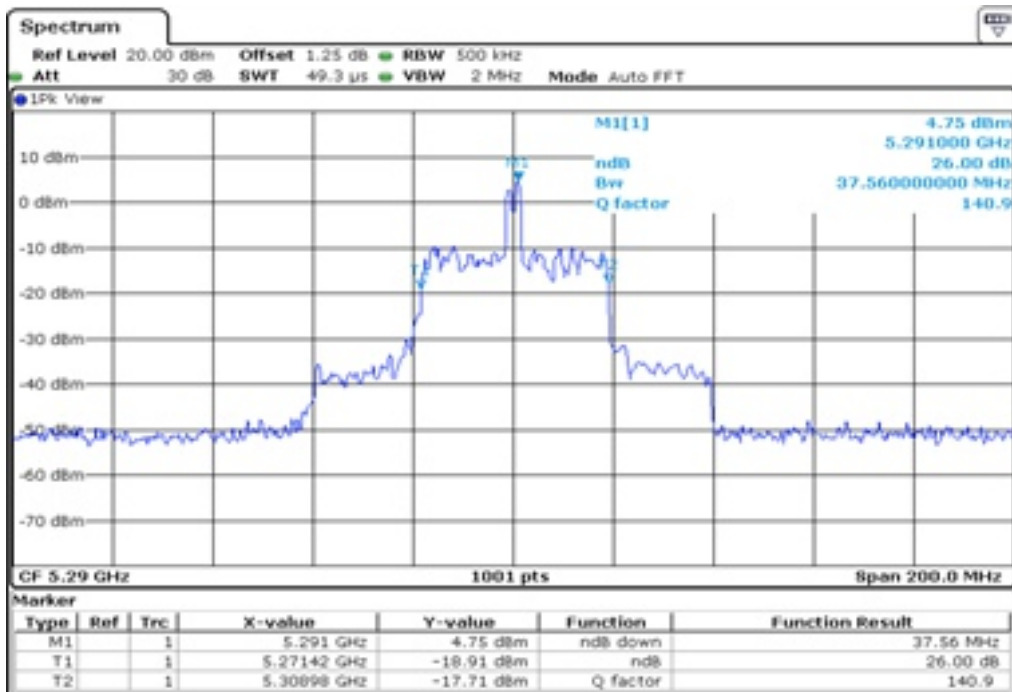

1 26 dB Bandwidth