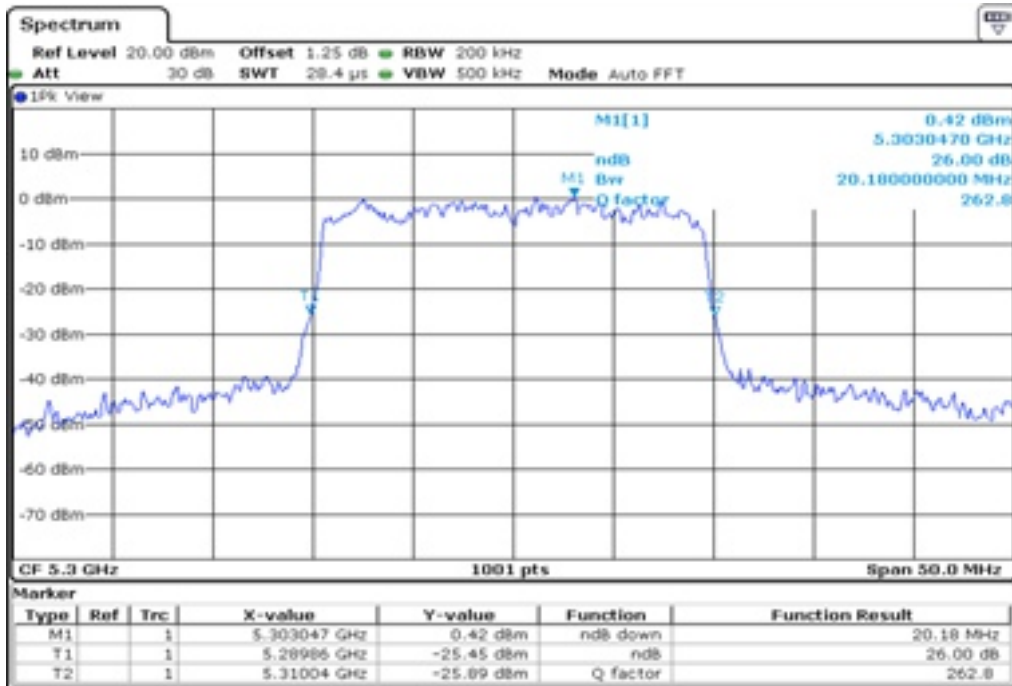

23 26 dB Bandwidth

24 26 dB Bandwidth

25 26 dB Bandwidth

26 26 dB Bandwidth

27	26 dB Bandwidth
----	-----------------

28 26 dB Bandwidth

29 26 dB Bandwidth

30	26 dB Bandwidth
----	-----------------

Test Band				WLAN_UNII2A_AX			
Antenna				Ant 1			
Test Parameters for Channel Bandwidths							
Test Item	No.	Mode	Channel	Bandwidth	RU Tone	RB index	Verdict
26 dB Bandwidth	1	802.11ax HE20	52	20 MHz	26	Low	Pass
	2	802.11ax HE20	52	20 MHz	26	Middle	Pass
	3	802.11ax HE20	52	20 MHz	26	High	Pass
	4	802.11ax HE20	60	20 MHz	26	Low	Pass
	5	802.11ax HE20	60	20 MHz	26	Middle	Pass
	6	802.11ax HE20	60	20 MHz	26	High	Pass
	7	802.11ax HE20	64	20 MHz	26	Low	Pass
	8	802.11ax HE20	64	20 MHz	26	Middle	Pass
	9	802.11ax HE20	64	20 MHz	26	High	Pass
	10	802.11ax HE20	52	20 MHz	52	Low	Pass
	11	802.11ax HE20	52	20 MHz	52	Middle	Pass
	12	802.11ax HE20	52	20 MHz	52	High	Pass
	13	802.11ax HE20	60	20 MHz	52	Low	Pass
	14	802.11ax HE20	60	20 MHz	52	Middle	Pass
	15	802.11ax HE20	60	20 MHz	52	High	Pass
	16	802.11ax HE20	64	20 MHz	52	Low	Pass
	17	802.11ax HE20	64	20 MHz	52	Middle	Pass
	18	802.11ax HE20	64	20 MHz	52	High	Pass
	19	802.11ax HE20	52	20 MHz	106	Low	Pass
	20	802.11ax HE20	52	20 MHz	106	High	Pass
	21	802.11ax HE20	60	20 MHz	106	Low	Pass
	22	802.11ax HE20	60	20 MHz	106	High	Pass
	23	802.11ax HE20	64	20 MHz	106	Low	Pass
	24	802.11ax HE20	64	20 MHz	106	High	Pass
	25	802.11ax HE20	52	20 MHz	242	-	Pass
	26	802.11ax HE20	60	20 MHz	242	-	Pass
	27	802.11ax HE20	64	20 MHz	242	-	Pass
	28	802.11ax HE20	52	20 MHz	SU	-	Pass
	29	802.11ax HE20	60	20 MHz	SU	-	Pass
	30	802.11ax HE20	64	20 MHz	SU	-	Pass