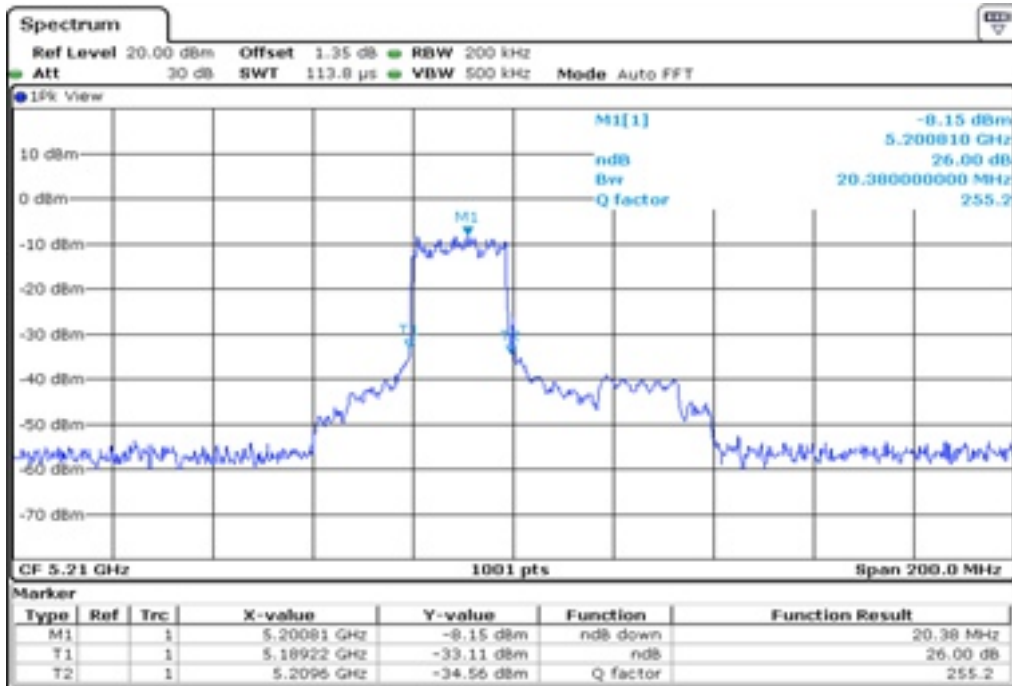

10 26 dB Bandwidth

11 26 dB Bandwidth

12	26 dB Bandwidth
----	-----------------

13 26 dB Bandwidth

14 26 dB Bandwidth

15

26 dB Bandwidth

16	26 dB Bandwidth
----	-----------------

Test Band				WLAN_UNII1_AX			
Antenna				Ant 1			
Test Parameters for Channel Bandwidths							
Test Item	No.	Mode	Channel	Bandwidth	RU Tone	RB index	Verdict
26 dB Bandwidth	1	802.11ax HE80	42	80 MHz	26	Low	Pass
	2	802.11ax HE80	42	80 MHz	26	Middle	Pass
	3	802.11ax HE80	42	80 MHz	26	High	Pass
	4	802.11ax HE80	42	80 MHz	52	Low	Pass
	5	802.11ax HE80	42	80 MHz	52	Middle	Pass
	6	802.11ax HE80	42	80 MHz	52	High	Pass
	7	802.11ax HE80	42	80 MHz	106	Low	Pass
	8	802.11ax HE80	42	80 MHz	106	Middle	Pass
	9	802.11ax HE80	42	80 MHz	106	High	Pass
	10	802.11ax HE80	42	80 MHz	242	Low	Pass
	11	802.11ax HE80	42	80 MHz	242	Middle	Pass
	12	802.11ax HE80	42	80 MHz	242	High	Pass
	13	802.11ax HE80	42	80 MHz	484	Low	Pass
	14	802.11ax HE80	42	80 MHz	484	High	Pass
	15	802.11ax HE80	42	80 MHz	996	-	Pass
	16	802.11ax HE80	42	80 MHz	SU	-	Pass