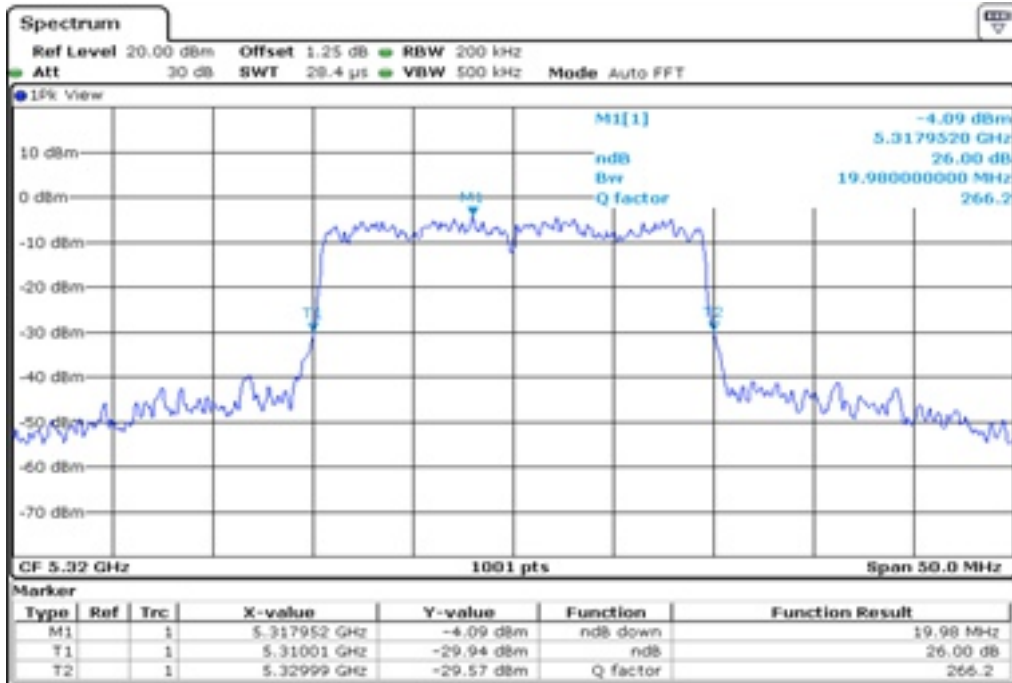

23 26 dB Bandwidth

24 26 dB Bandwidth

25 26 dB Bandwidth

26 26 dB Bandwidth

27	26 dB Bandwidth
----	-----------------

28 26 dB Bandwidth

29 26 dB Bandwidth

30	26 dB Bandwidth
----	-----------------

Test Band				WLAN_UNII2A_AX			
Antenna				Ant 1			
Test Parameters for Channel Bandwidths							
Test Item	No.	Mode	Channel	Bandwidth	RU Tone	RB index	Verdict
26 dB Bandwidth	1	802.11ax HE20	52	20 MHz	26	Low	Pass
	2	802.11ax HE20	52	20 MHz	26	Middle	Pass
	3	802.11ax HE20	52	20 MHz	26	High	Pass
	4	802.11ax HE20	60	20 MHz	26	Low	Pass
	5	802.11ax HE20	60	20 MHz	26	Middle	Pass
	6	802.11ax HE20	60	20 MHz	26	High	Pass
	7	802.11ax HE20	64	20 MHz	26	Low	Pass
	8	802.11ax HE20	64	20 MHz	26	Middle	Pass
	9	802.11ax HE20	64	20 MHz	26	High	Pass
	10	802.11ax HE20	52	20 MHz	52	Low	Pass
	11	802.11ax HE20	52	20 MHz	52	Middle	Pass
	12	802.11ax HE20	52	20 MHz	52	High	Pass
	13	802.11ax HE20	60	20 MHz	52	Low	Pass
	14	802.11ax HE20	60	20 MHz	52	Middle	Pass
	15	802.11ax HE20	60	20 MHz	52	High	Pass
	16	802.11ax HE20	64	20 MHz	52	Low	Pass
	17	802.11ax HE20	64	20 MHz	52	Middle	Pass
	18	802.11ax HE20	64	20 MHz	52	High	Pass
	19	802.11ax HE20	52	20 MHz	106	Low	Pass
	20	802.11ax HE20	52	20 MHz	106	High	Pass
	21	802.11ax HE20	60	20 MHz	106	Low	Pass
	22	802.11ax HE20	60	20 MHz	106	High	Pass
	23	802.11ax HE20	64	20 MHz	106	Low	Pass
	24	802.11ax HE20	64	20 MHz	106	High	Pass
	25	802.11ax HE20	52	20 MHz	242	-	Pass
	26	802.11ax HE20	60	20 MHz	242	-	Pass
	27	802.11ax HE20	64	20 MHz	242	-	Pass
	28	802.11ax HE20	52	20 MHz	SU	-	Pass
	29	802.11ax HE20	60	20 MHz	SU	-	Pass
	30	802.11ax HE20	64	20 MHz	SU	-	Pass