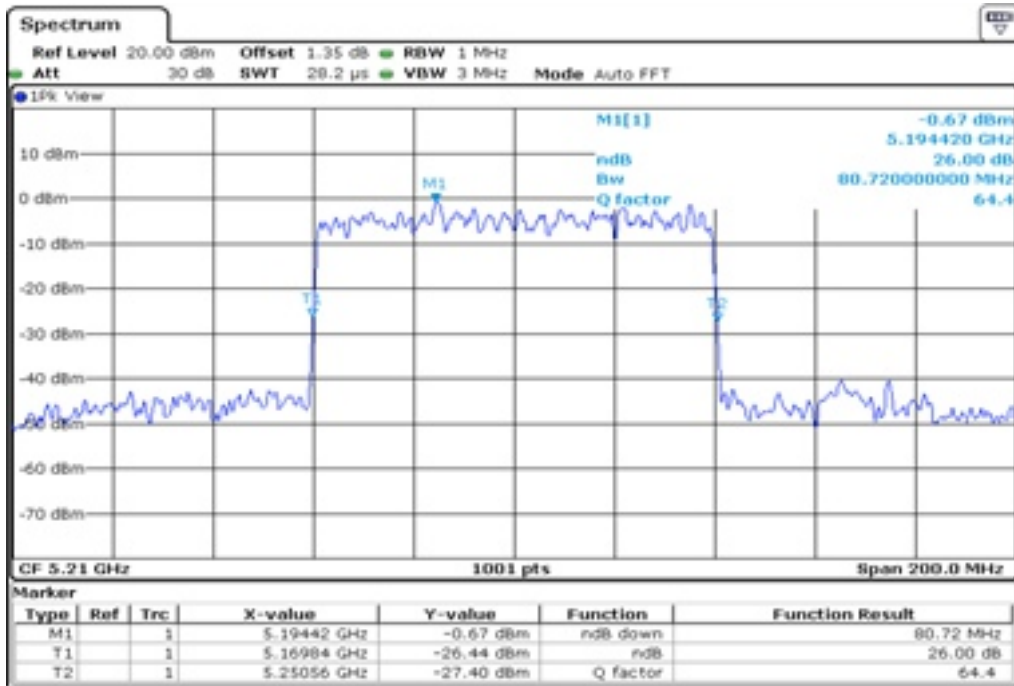

10 26 dB Bandwidth

11 26 dB Bandwidth

12	26 dB Bandwidth
----	-----------------

13 26 dB Bandwidth

14 26 dB Bandwidth

15

26 dB Bandwidth

16	26 dB Bandwidth
----	-----------------

Test Band				WLAN_UNII1_AX			
Antenna				Ant 1			
Test Parameters for Channel Bandwidths							
Test Item	No.	Mode	Channel	Bandwidth	RU Tone	RB index	Verdict
26 dB Bandwidth	1	802.11ax HE80	42	80 MHz	26	Low	Pass
	2	802.11ax HE80	42	80 MHz	26	Middle	Pass
	3	802.11ax HE80	42	80 MHz	26	High	Pass
	4	802.11ax HE80	42	80 MHz	52	Low	Pass
	5	802.11ax HE80	42	80 MHz	52	Middle	Pass
	6	802.11ax HE80	42	80 MHz	52	High	Pass
	7	802.11ax HE80	42	80 MHz	106	Low	Pass
	8	802.11ax HE80	42	80 MHz	106	Middle	Pass
	9	802.11ax HE80	42	80 MHz	106	High	Pass
	10	802.11ax HE80	42	80 MHz	242	Low	Pass
	11	802.11ax HE80	42	80 MHz	242	Middle	Pass
	12	802.11ax HE80	42	80 MHz	242	High	Pass
	13	802.11ax HE80	42	80 MHz	484	Low	Pass
	14	802.11ax HE80	42	80 MHz	484	High	Pass
	15	802.11ax HE80	42	80 MHz	996	-	Pass
	16	802.11ax HE80	42	80 MHz	SU	-	Pass