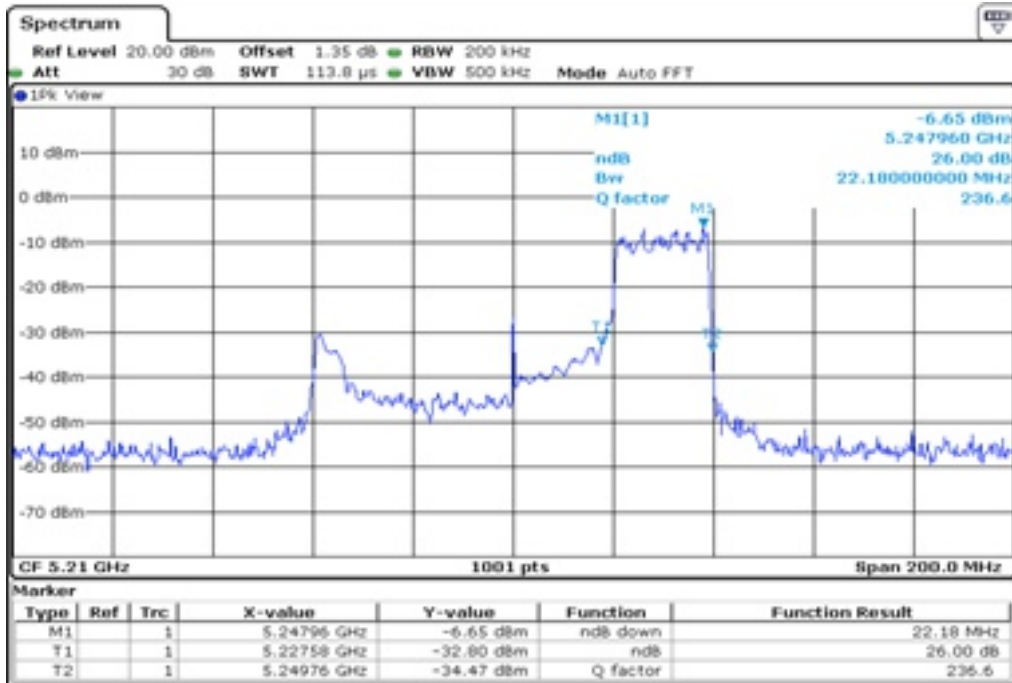

10 26 dB Bandwidth

11 26 dB Bandwidth

12	26 dB Bandwidth
----	-----------------

13 26 dB Bandwidth

14 26 dB Bandwidth

15

26 dB Bandwidth

16	26 dB Bandwidth
----	-----------------

Test Band				WLAN_UNII1_AX			
Antenna				Ant 1			
Test Parameters for Channel Bandwidths							
Test Item	No.	Mode	Channel	Bandwidth	RU Tone	RB index	Verdict
26 dB Bandwidth	1	802.11ax HE80	42	80 MHz	26	Low	Pass
	2	802.11ax HE80	42	80 MHz	26	Middle	Pass
	3	802.11ax HE80	42	80 MHz	26	High	Pass
	4	802.11ax HE80	42	80 MHz	52	Low	Pass
	5	802.11ax HE80	42	80 MHz	52	Middle	Pass
	6	802.11ax HE80	42	80 MHz	52	High	Pass
	7	802.11ax HE80	42	80 MHz	106	Low	Pass
	8	802.11ax HE80	42	80 MHz	106	Middle	Pass
	9	802.11ax HE80	42	80 MHz	106	High	Pass
	10	802.11ax HE80	42	80 MHz	242	Low	Pass
	11	802.11ax HE80	42	80 MHz	242	Middle	Pass
	12	802.11ax HE80	42	80 MHz	242	High	Pass
	13	802.11ax HE80	42	80 MHz	484	Low	Pass
	14	802.11ax HE80	42	80 MHz	484	High	Pass
	15	802.11ax HE80	42	80 MHz	996	-	Pass
	16	802.11ax HE80	42	80 MHz	SU	-	Pass