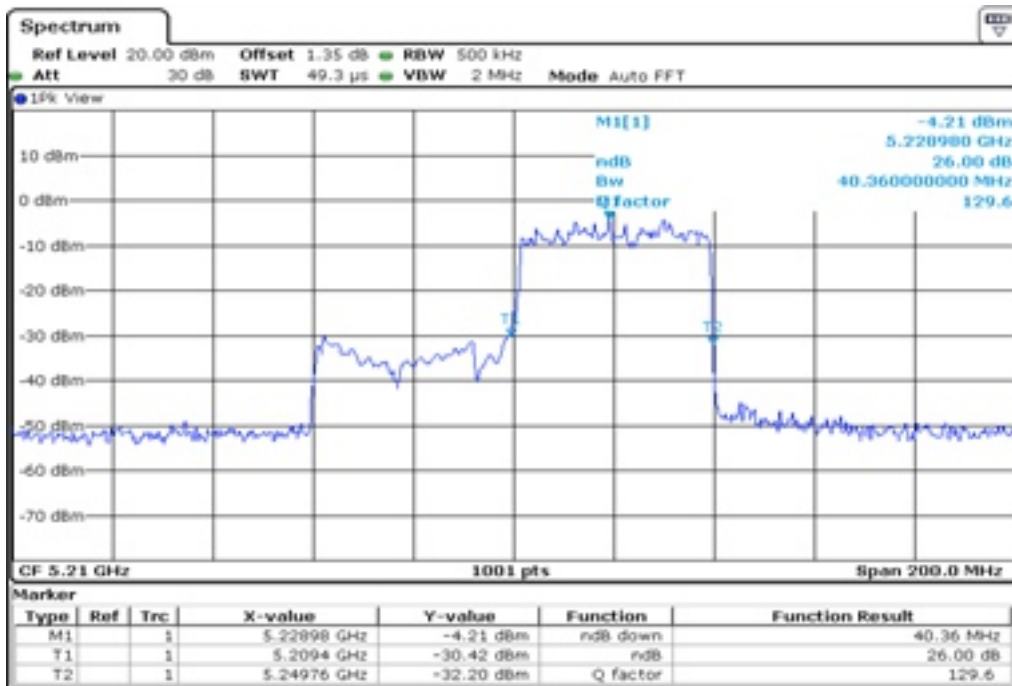

10 26 dB Bandwidth

11 26 dB Bandwidth

12	26 dB Bandwidth
----	-----------------

13 26 dB Bandwidth

14 26 dB Bandwidth

15

26 dB Bandwidth

16	26 dB Bandwidth
----	-----------------

Test Band				WLAN_UNII1_AX			
Antenna				Ant 1			
Test Parameters for Channel Bandwidths							
Test Item	No.	Mode	Channel	Bandwidth	RU Tone	RB index	Verdict
26 dB Bandwidth	1	802.11ax HE80	42	80 MHz	26	Low	Pass
	2	802.11ax HE80	42	80 MHz	26	Middle	Pass
	3	802.11ax HE80	42	80 MHz	26	High	Pass
	4	802.11ax HE80	42	80 MHz	52	Low	Pass
	5	802.11ax HE80	42	80 MHz	52	Middle	Pass
	6	802.11ax HE80	42	80 MHz	52	High	Pass
	7	802.11ax HE80	42	80 MHz	106	Low	Pass
	8	802.11ax HE80	42	80 MHz	106	Middle	Pass
	9	802.11ax HE80	42	80 MHz	106	High	Pass
	10	802.11ax HE80	42	80 MHz	242	Low	Pass
	11	802.11ax HE80	42	80 MHz	242	Middle	Pass
	12	802.11ax HE80	42	80 MHz	242	High	Pass
	13	802.11ax HE80	42	80 MHz	484	Low	Pass
	14	802.11ax HE80	42	80 MHz	484	High	Pass
	15	802.11ax HE80	42	80 MHz	996	-	Pass
	16	802.11ax HE80	42	80 MHz	SU	-	Pass