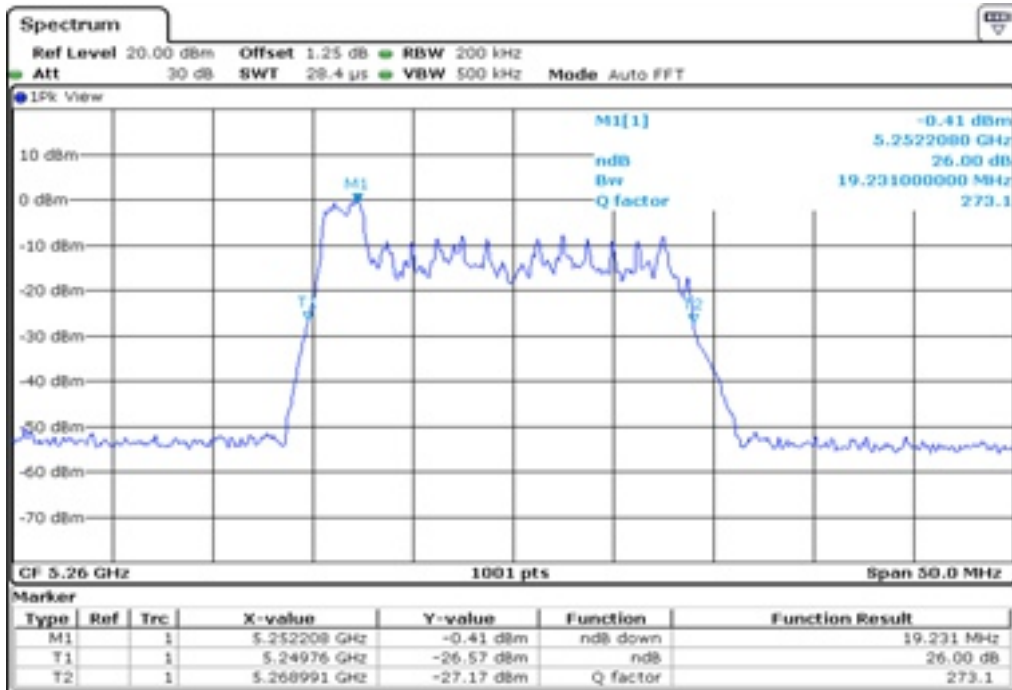

9	26 dB Bandwidth
---	-----------------

10 26 dB Bandwidth

11 26 dB Bandwidth

12	26 dB Bandwidth
----	-----------------

13 26 dB Bandwidth

14 26 dB Bandwidth

15	26 dB Bandwidth
----	-----------------

16	26 dB Bandwidth
----	-----------------

Test Band				WLAN_UNII2A_AX			
Antenna				Ant 0			
Test Parameters for Channel Bandwidths							
Test Item	No.	Mode	Channel	Bandwidth	RU Tone	RB index	Verdict
26 dB Bandwidth	1	802.11ax HE20	52	20 MHz	26	Low	Pass
	2	802.11ax HE20	52	20 MHz	26	Middle	Pass
	3	802.11ax HE20	52	20 MHz	26	High	Pass
	4	802.11ax HE20	60	20 MHz	26	Low	Pass
	5	802.11ax HE20	60	20 MHz	26	Middle	Pass
	6	802.11ax HE20	60	20 MHz	26	High	Pass
	7	802.11ax HE20	64	20 MHz	26	Low	Pass
	8	802.11ax HE20	64	20 MHz	26	Middle	Pass
	9	802.11ax HE20	64	20 MHz	26	High	Pass
	10	802.11ax HE20	52	20 MHz	52	Low	Pass
	11	802.11ax HE20	52	20 MHz	52	Middle	Pass
	12	802.11ax HE20	52	20 MHz	52	High	Pass
	13	802.11ax HE20	60	20 MHz	52	Low	Pass
	14	802.11ax HE20	60	20 MHz	52	Middle	Pass
	15	802.11ax HE20	60	20 MHz	52	High	Pass
	16	802.11ax HE20	64	20 MHz	52	Low	Pass
	17	802.11ax HE20	64	20 MHz	52	Middle	Pass
	18	802.11ax HE20	64	20 MHz	52	High	Pass
	19	802.11ax HE20	52	20 MHz	106	Low	Pass
	20	802.11ax HE20	52	20 MHz	106	High	Pass
	21	802.11ax HE20	60	20 MHz	106	Low	Pass
	22	802.11ax HE20	60	20 MHz	106	High	Pass
	23	802.11ax HE20	64	20 MHz	106	Low	Pass
	24	802.11ax HE20	64	20 MHz	106	High	Pass
	25	802.11ax HE20	52	20 MHz	242	-	Pass
	26	802.11ax HE20	60	20 MHz	242	-	Pass
	27	802.11ax HE20	64	20 MHz	242	-	Pass
	28	802.11ax HE20	52	20 MHz	SU	-	Pass
	29	802.11ax HE20	60	20 MHz	SU	-	Pass
	30	802.11ax HE20	64	20 MHz	SU	-	Pass