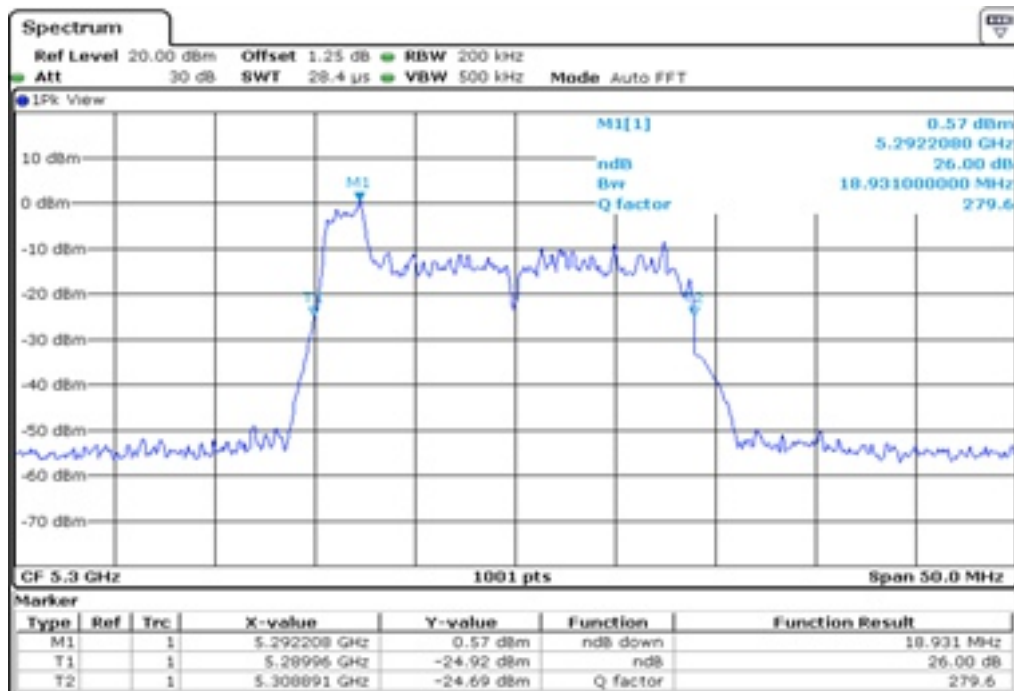

Test Band				WLAN_UNII2A_AX			
Antenna				Ant 0			
Test Parameters for Channel Bandwidths							
Test Item	No.	Mode	Channel	Bandwidth	RU Tone	RB index	Verdict
26 dB Bandwidth	1	802.11ax HE20	52	20 MHz	26	Low	Pass
	2	802.11ax HE20	52	20 MHz	26	Middle	Pass
	3	802.11ax HE20	52	20 MHz	26	High	Pass
	4	802.11ax HE20	60	20 MHz	26	Low	Pass
	5	802.11ax HE20	60	20 MHz	26	Middle	Pass
	6	802.11ax HE20	60	20 MHz	26	High	Pass
	7	802.11ax HE20	64	20 MHz	26	Low	Pass
	8	802.11ax HE20	64	20 MHz	26	Middle	Pass
	9	802.11ax HE20	64	20 MHz	26	High	Pass
	10	802.11ax HE20	52	20 MHz	52	Low	Pass
	11	802.11ax HE20	52	20 MHz	52	Middle	Pass
	12	802.11ax HE20	52	20 MHz	52	High	Pass
	13	802.11ax HE20	60	20 MHz	52	Low	Pass
	14	802.11ax HE20	60	20 MHz	52	Middle	Pass
	15	802.11ax HE20	60	20 MHz	52	High	Pass
	16	802.11ax HE20	64	20 MHz	52	Low	Pass
	17	802.11ax HE20	64	20 MHz	52	Middle	Pass
	18	802.11ax HE20	64	20 MHz	52	High	Pass
	19	802.11ax HE20	52	20 MHz	106	Low	Pass
	20	802.11ax HE20	52	20 MHz	106	High	Pass
	21	802.11ax HE20	60	20 MHz	106	Low	Pass
	22	802.11ax HE20	60	20 MHz	106	High	Pass
	23	802.11ax HE20	64	20 MHz	106	Low	Pass
	24	802.11ax HE20	64	20 MHz	106	High	Pass
	25	802.11ax HE20	52	20 MHz	242	-	Pass
	26	802.11ax HE20	60	20 MHz	242	-	Pass
	27	802.11ax HE20	64	20 MHz	242	-	Pass
	28	802.11ax HE20	52	20 MHz	SU	-	Pass
	29	802.11ax HE20	60	20 MHz	SU	-	Pass
	30	802.11ax HE20	64	20 MHz	SU	-	Pass

1 26 dB Bandwidth

2 26 dB Bandwidth

3 26 dB Bandwidth

4 26 dB Bandwidth

5 26 dB Bandwidth

6 26 dB Bandwidth

7 26 dB Bandwidth

8 26 dB Bandwidth