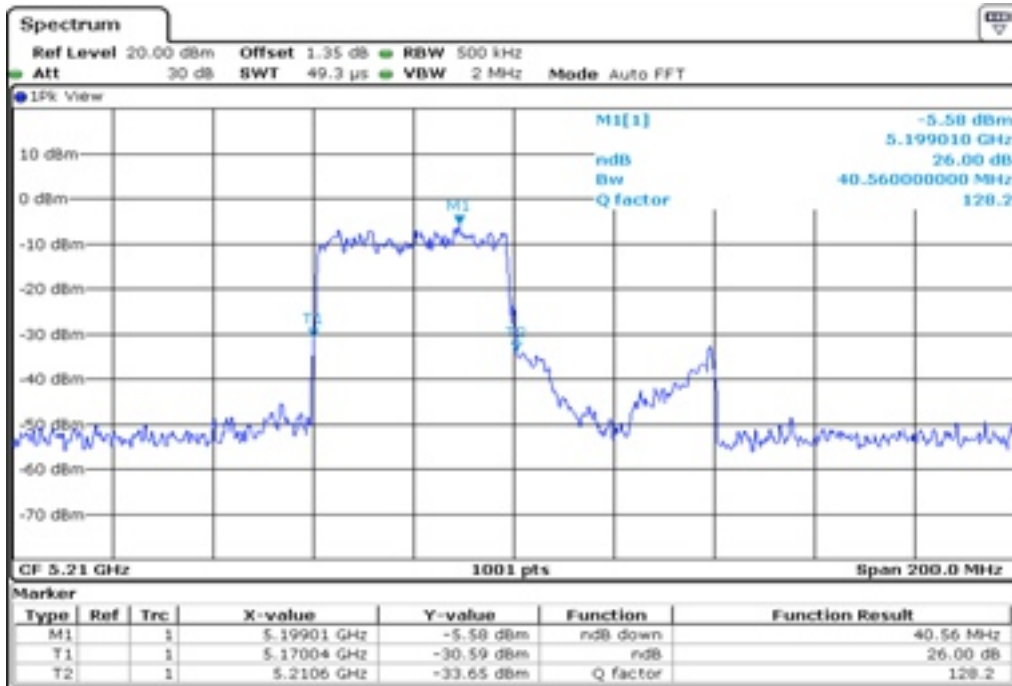

10 26 dB Bandwidth

11 26 dB Bandwidth

12	26 dB Bandwidth
----	-----------------

13 26 dB Bandwidth

14 26 dB Bandwidth

15

26 dB Bandwidth

16	26 dB Bandwidth
----	-----------------

Test Band				WLAN_UNII1_AX			
Antenna				Ant 1			
Test Parameters for Channel Bandwidths							
Test Item	No.	Mode	Channel	Bandwidth	RU Tone	RB index	Verdict
26 dB Bandwidth	1	802.11ax HE80	42	80 MHz	26	Low	Pass
	2	802.11ax HE80	42	80 MHz	26	Middle	Pass
	3	802.11ax HE80	42	80 MHz	26	High	Pass
	4	802.11ax HE80	42	80 MHz	52	Low	Pass
	5	802.11ax HE80	42	80 MHz	52	Middle	Pass
	6	802.11ax HE80	42	80 MHz	52	High	Pass
	7	802.11ax HE80	42	80 MHz	106	Low	Pass
	8	802.11ax HE80	42	80 MHz	106	Middle	Pass
	9	802.11ax HE80	42	80 MHz	106	High	Pass
	10	802.11ax HE80	42	80 MHz	242	Low	Pass
	11	802.11ax HE80	42	80 MHz	242	Middle	Pass
	12	802.11ax HE80	42	80 MHz	242	High	Pass
	13	802.11ax HE80	42	80 MHz	484	Low	Pass
	14	802.11ax HE80	42	80 MHz	484	High	Pass
	15	802.11ax HE80	42	80 MHz	996	-	Pass
	16	802.11ax HE80	42	80 MHz	SU	-	Pass