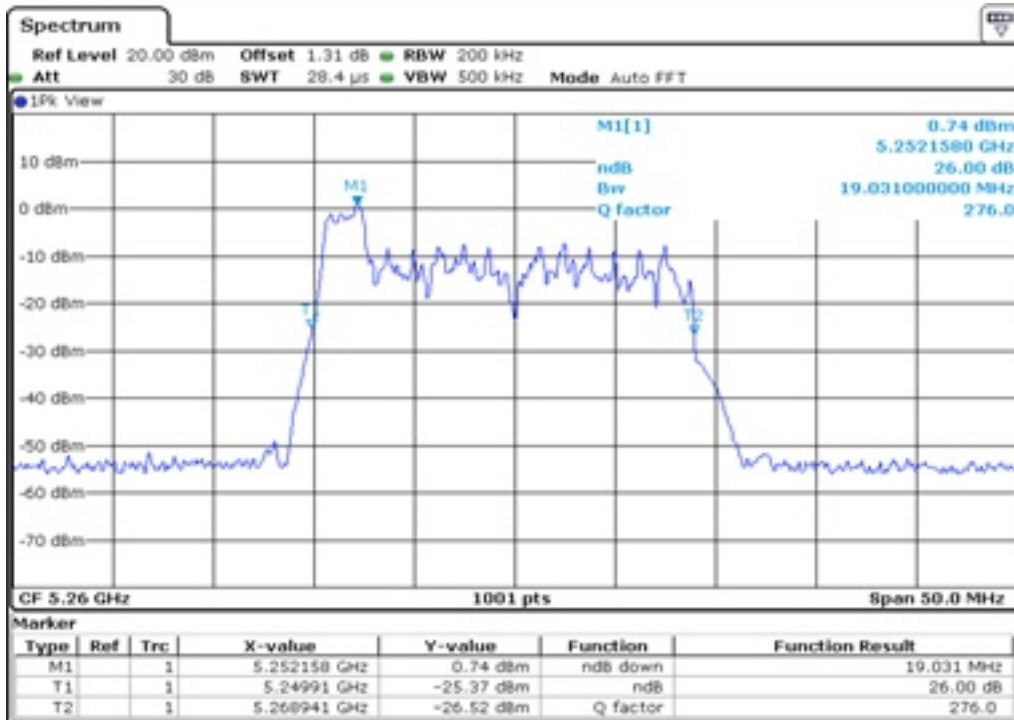

Test Band				WLAN_UNII2A_AX			
Antenna				Ant 1			
Test Parameters for Channel Bandwidths							
Test Item	No.	Mode	Channel	Bandwidth	RU Tone	RB index	Verdict
26 dB Bandwidth	1	802.11ax HE20	52	20 MHz	26	Low	Pass
	2	802.11ax HE20	52	20 MHz	26	Middle	Pass
	3	802.11ax HE20	52	20 MHz	26	High	Pass
	4	802.11ax HE20	60	20 MHz	26	Low	Pass
	5	802.11ax HE20	60	20 MHz	26	Middle	Pass
	6	802.11ax HE20	60	20 MHz	26	High	Pass
	7	802.11ax HE20	64	20 MHz	26	Low	Pass
	8	802.11ax HE20	64	20 MHz	26	Middle	Pass
	9	802.11ax HE20	64	20 MHz	26	High	Pass
	10	802.11ax HE20	52	20 MHz	52	Low	Pass
	11	802.11ax HE20	52	20 MHz	52	Middle	Pass
	12	802.11ax HE20	52	20 MHz	52	High	Pass
	13	802.11ax HE20	60	20 MHz	52	Low	Pass
	14	802.11ax HE20	60	20 MHz	52	Middle	Pass
	15	802.11ax HE20	60	20 MHz	52	High	Pass
	16	802.11ax HE20	64	20 MHz	52	Low	Pass
	17	802.11ax HE20	64	20 MHz	52	Middle	Pass
	18	802.11ax HE20	64	20 MHz	52	High	Pass
	19	802.11ax HE20	52	20 MHz	106	Low	Pass
	20	802.11ax HE20	52	20 MHz	106	High	Pass
	21	802.11ax HE20	60	20 MHz	106	Low	Pass
	22	802.11ax HE20	60	20 MHz	106	High	Pass
	23	802.11ax HE20	64	20 MHz	106	Low	Pass
	24	802.11ax HE20	64	20 MHz	106	High	Pass
	25	802.11ax HE20	52	20 MHz	242	-	Pass
	26	802.11ax HE20	60	20 MHz	242	-	Pass
	27	802.11ax HE20	64	20 MHz	242	-	Pass
	28	802.11ax HE20	52	20 MHz	SU	-	Pass
	29	802.11ax HE20	60	20 MHz	SU	-	Pass
	30	802.11ax HE20	64	20 MHz	SU	-	Pass