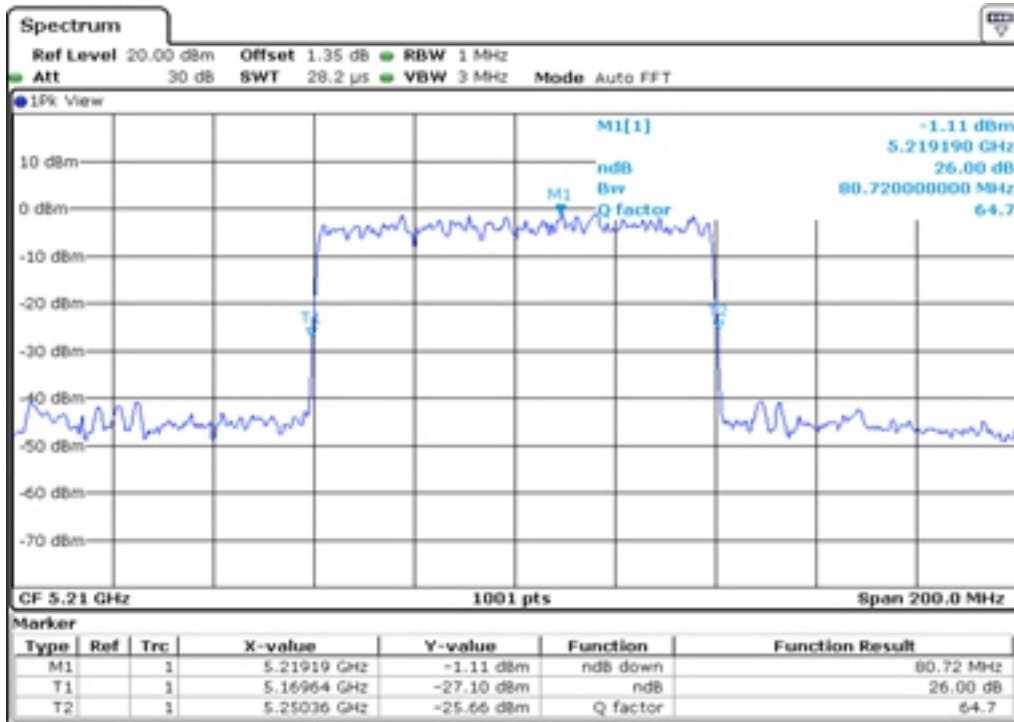

9	26 dB Bandwidth
---	-----------------

10 26 dB Bandwidth

11 26 dB Bandwidth

12	26 dB Bandwidth
----	-----------------

13 26 dB Bandwidth

14 26 dB Bandwidth

15	26 dB Bandwidth
----	-----------------

16	26 dB Bandwidth
----	-----------------

Test Band				WLAN_UNII2A_AX			
Antenna				Ant 0			
Test Parameters for Channel Bandwidths							
Test Item	No.	Mode	Channel	Bandwidth	RU Tone	RB index	Verdict
26 dB Bandwidth	1	802.11ax HE20	52	20 MHz	26	Low	Pass
	2	802.11ax HE20	52	20 MHz	26	Middle	Pass
	3	802.11ax HE20	52	20 MHz	26	High	Pass
	4	802.11ax HE20	60	20 MHz	26	Low	Pass
	5	802.11ax HE20	60	20 MHz	26	Middle	Pass
	6	802.11ax HE20	60	20 MHz	26	High	Pass
	7	802.11ax HE20	64	20 MHz	26	Low	Pass
	8	802.11ax HE20	64	20 MHz	26	Middle	Pass
	9	802.11ax HE20	64	20 MHz	26	High	Pass
	10	802.11ax HE20	52	20 MHz	52	Low	Pass
	11	802.11ax HE20	52	20 MHz	52	Middle	Pass
	12	802.11ax HE20	52	20 MHz	52	High	Pass
	13	802.11ax HE20	60	20 MHz	52	Low	Pass
	14	802.11ax HE20	60	20 MHz	52	Middle	Pass
	15	802.11ax HE20	60	20 MHz	52	High	Pass
	16	802.11ax HE20	64	20 MHz	52	Low	Pass
	17	802.11ax HE20	64	20 MHz	52	Middle	Pass
	18	802.11ax HE20	64	20 MHz	52	High	Pass
	19	802.11ax HE20	52	20 MHz	106	Low	Pass
	20	802.11ax HE20	52	20 MHz	106	High	Pass
	21	802.11ax HE20	60	20 MHz	106	Low	Pass
	22	802.11ax HE20	60	20 MHz	106	High	Pass
	23	802.11ax HE20	64	20 MHz	106	Low	Pass
	24	802.11ax HE20	64	20 MHz	106	High	Pass
	25	802.11ax HE20	52	20 MHz	242	-	Pass
	26	802.11ax HE20	60	20 MHz	242	-	Pass
	27	802.11ax HE20	64	20 MHz	242	-	Pass
	28	802.11ax HE20	52	20 MHz	SU	-	Pass
	29	802.11ax HE20	60	20 MHz	SU	-	Pass
	30	802.11ax HE20	64	20 MHz	SU	-	Pass