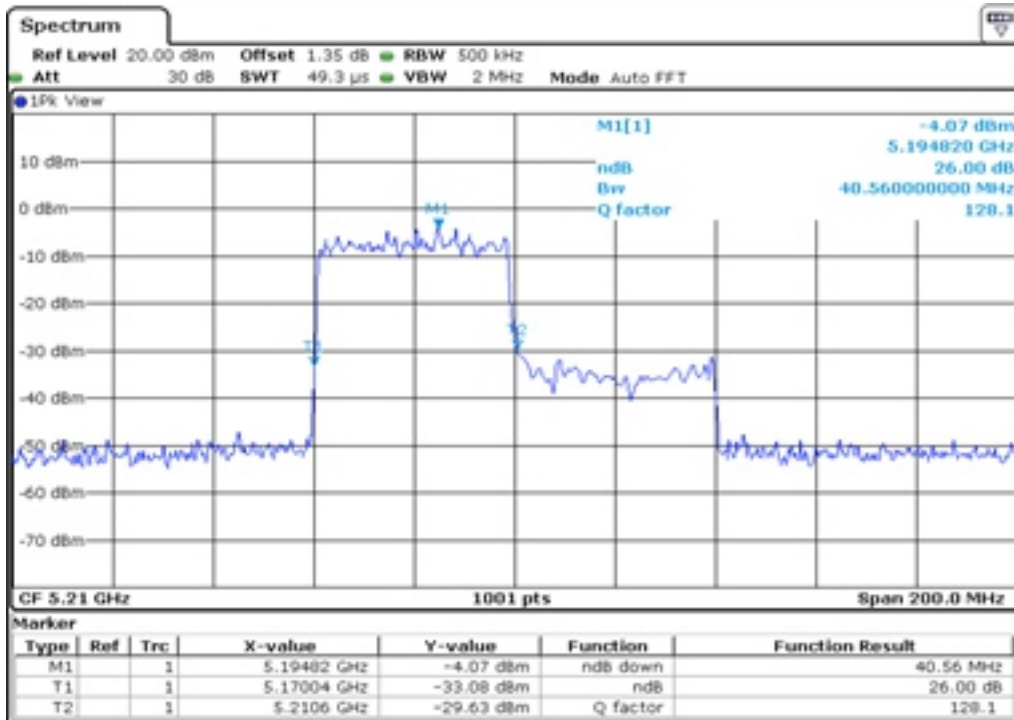

9	26 dB Bandwidth
---	-----------------

10 26 dB Bandwidth

11 26 dB Bandwidth

12	26 dB Bandwidth
----	-----------------

13 26 dB Bandwidth

14 26 dB Bandwidth

15	26 dB Bandwidth
----	-----------------

16	26 dB Bandwidth
----	-----------------

Test Band				WLAN_UNII2A_AX			
Antenna				Ant 0			
Test Parameters for Channel Bandwidths							
Test Item	No.	Mode	Channel	Bandwidth	RU Tone	RB index	Verdict
26 dB Bandwidth	1	802.11ax HE20	52	20 MHz	26	Low	Pass
	2	802.11ax HE20	52	20 MHz	26	Middle	Pass
	3	802.11ax HE20	52	20 MHz	26	High	Pass
	4	802.11ax HE20	60	20 MHz	26	Low	Pass
	5	802.11ax HE20	60	20 MHz	26	Middle	Pass
	6	802.11ax HE20	60	20 MHz	26	High	Pass
	7	802.11ax HE20	64	20 MHz	26	Low	Pass
	8	802.11ax HE20	64	20 MHz	26	Middle	Pass
	9	802.11ax HE20	64	20 MHz	26	High	Pass
	10	802.11ax HE20	52	20 MHz	52	Low	Pass
	11	802.11ax HE20	52	20 MHz	52	Middle	Pass
	12	802.11ax HE20	52	20 MHz	52	High	Pass
	13	802.11ax HE20	60	20 MHz	52	Low	Pass
	14	802.11ax HE20	60	20 MHz	52	Middle	Pass
	15	802.11ax HE20	60	20 MHz	52	High	Pass
	16	802.11ax HE20	64	20 MHz	52	Low	Pass
	17	802.11ax HE20	64	20 MHz	52	Middle	Pass
	18	802.11ax HE20	64	20 MHz	52	High	Pass
	19	802.11ax HE20	52	20 MHz	106	Low	Pass
	20	802.11ax HE20	52	20 MHz	106	High	Pass
	21	802.11ax HE20	60	20 MHz	106	Low	Pass
	22	802.11ax HE20	60	20 MHz	106	High	Pass
	23	802.11ax HE20	64	20 MHz	106	Low	Pass
	24	802.11ax HE20	64	20 MHz	106	High	Pass
	25	802.11ax HE20	52	20 MHz	242	-	Pass
	26	802.11ax HE20	60	20 MHz	242	-	Pass
	27	802.11ax HE20	64	20 MHz	242	-	Pass
	28	802.11ax HE20	52	20 MHz	SU	-	Pass
	29	802.11ax HE20	60	20 MHz	SU	-	Pass
	30	802.11ax HE20	64	20 MHz	SU	-	Pass