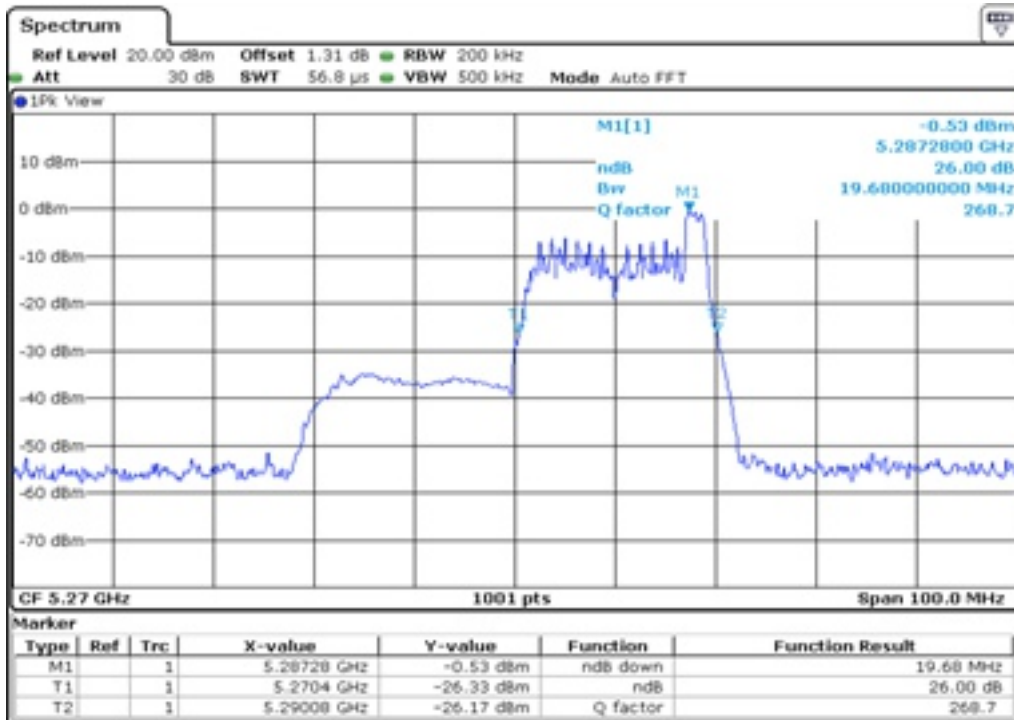

2	26 dB Bandwidth

3 26 dB Bandwidth