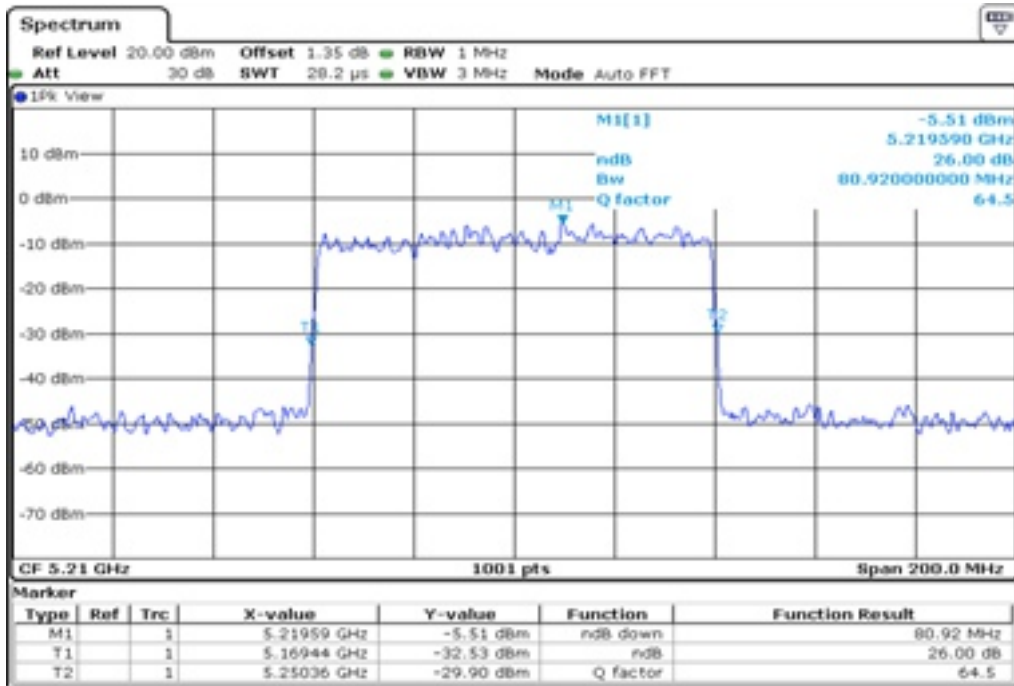

10 26 dB Bandwidth

11 26 dB Bandwidth

12	26 dB Bandwidth
----	-----------------

13 26 dB Bandwidth

14 26 dB Bandwidth

15

26 dB Bandwidth

16	26 dB Bandwidth
----	-----------------

Test Band				WLAN_UNII1_AX			
Antenna				Ant 1			
Test Parameters for Channel Bandwidths							
Test Item	No.	Mode	Channel	Bandwidth	RU Tone	RB index	Verdict
26 dB Bandwidth	1	802.11ax HE80	42	80 MHz	26	Low	Pass
	2	802.11ax HE80	42	80 MHz	26	Middle	Pass
	3	802.11ax HE80	42	80 MHz	26	High	Pass
	4	802.11ax HE80	42	80 MHz	52	Low	Pass
	5	802.11ax HE80	42	80 MHz	52	Middle	Pass
	6	802.11ax HE80	42	80 MHz	52	High	Pass
	7	802.11ax HE80	42	80 MHz	106	Low	Pass
	8	802.11ax HE80	42	80 MHz	106	Middle	Pass
	9	802.11ax HE80	42	80 MHz	106	High	Pass
	10	802.11ax HE80	42	80 MHz	242	Low	Pass
	11	802.11ax HE80	42	80 MHz	242	Middle	Pass
	12	802.11ax HE80	42	80 MHz	242	High	Pass
	13	802.11ax HE80	42	80 MHz	484	Low	Pass
	14	802.11ax HE80	42	80 MHz	484	High	Pass
	15	802.11ax HE80	42	80 MHz	996	-	Pass
	16	802.11ax HE80	42	80 MHz	SU	-	Pass