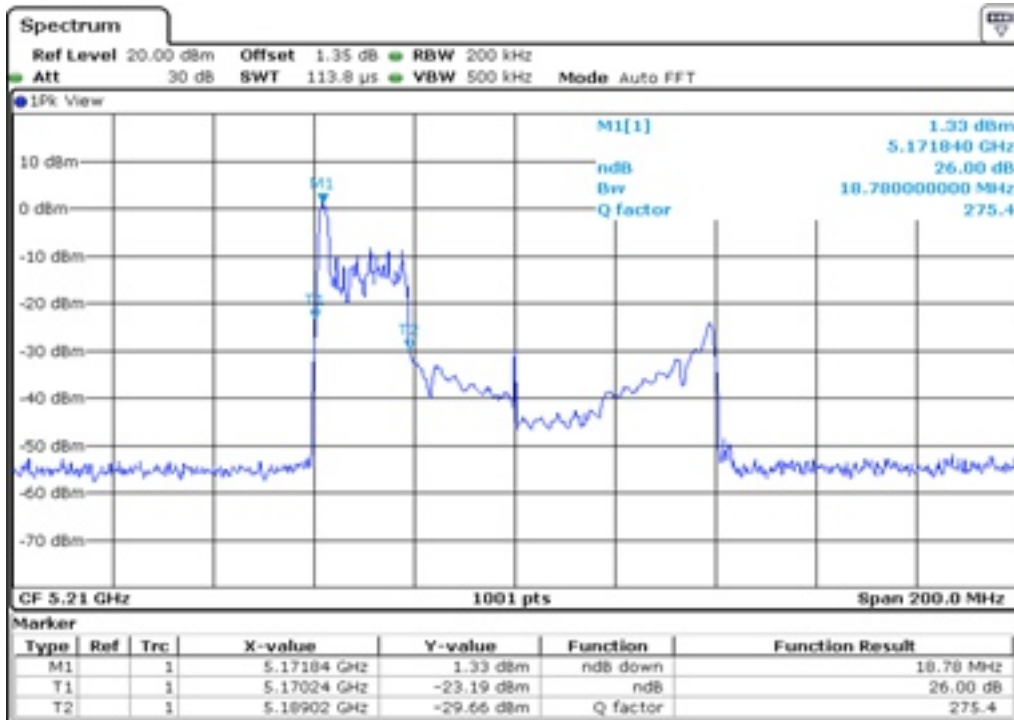

10 26 dB Bandwidth

11 26 dB Bandwidth

12	26 dB Bandwidth
----	-----------------

13 26 dB Bandwidth

14 26 dB Bandwidth

15

26 dB Bandwidth

16	26 dB Bandwidth
----	-----------------

Test Band				WLAN_UNII1_AX			
Antenna				Ant 1			
Test Parameters for Channel Bandwidths							
Test Item	No.	Mode	Channel	Bandwidth	RU Tone	RB index	Verdict
26 dB Bandwidth	1	802.11ax HE80	42	80 MHz	26	Low	Pass
	2	802.11ax HE80	42	80 MHz	26	Middle	Pass
	3	802.11ax HE80	42	80 MHz	26	High	Pass
	4	802.11ax HE80	42	80 MHz	52	Low	Pass
	5	802.11ax HE80	42	80 MHz	52	Middle	Pass
	6	802.11ax HE80	42	80 MHz	52	High	Pass
	7	802.11ax HE80	42	80 MHz	106	Low	Pass
	8	802.11ax HE80	42	80 MHz	106	Middle	Pass
	9	802.11ax HE80	42	80 MHz	106	High	Pass
	10	802.11ax HE80	42	80 MHz	242	Low	Pass
	11	802.11ax HE80	42	80 MHz	242	Middle	Pass
	12	802.11ax HE80	42	80 MHz	242	High	Pass
	13	802.11ax HE80	42	80 MHz	484	Low	Pass
	14	802.11ax HE80	42	80 MHz	484	High	Pass
	15	802.11ax HE80	42	80 MHz	996	-	Pass
	16	802.11ax HE80	42	80 MHz	SU	-	Pass