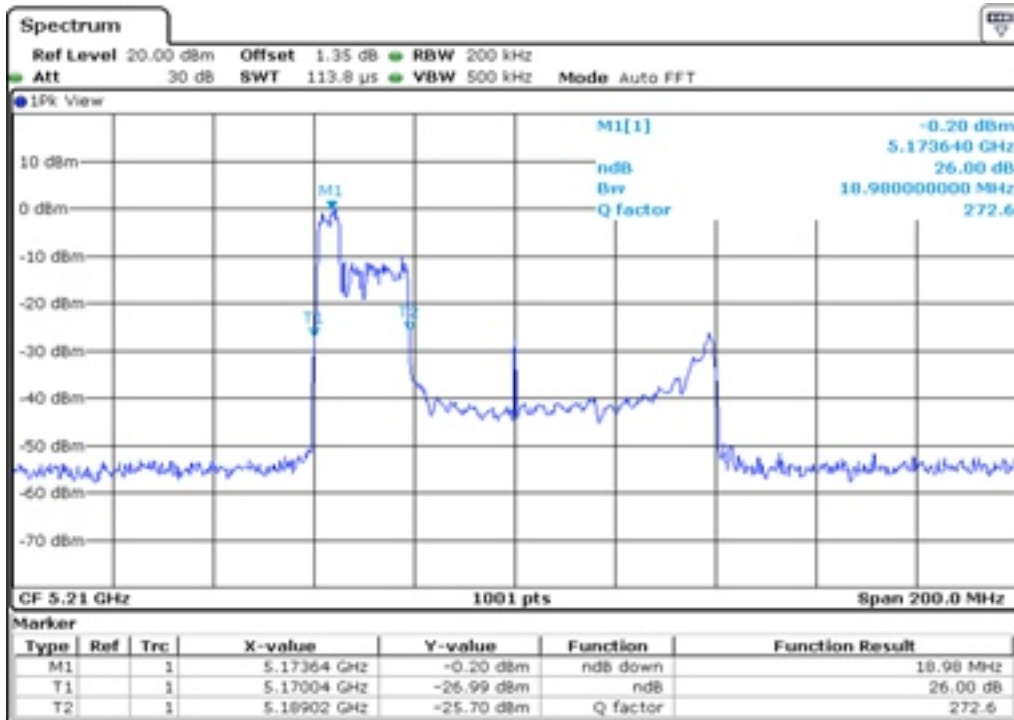

4 26 dB Bandwidth