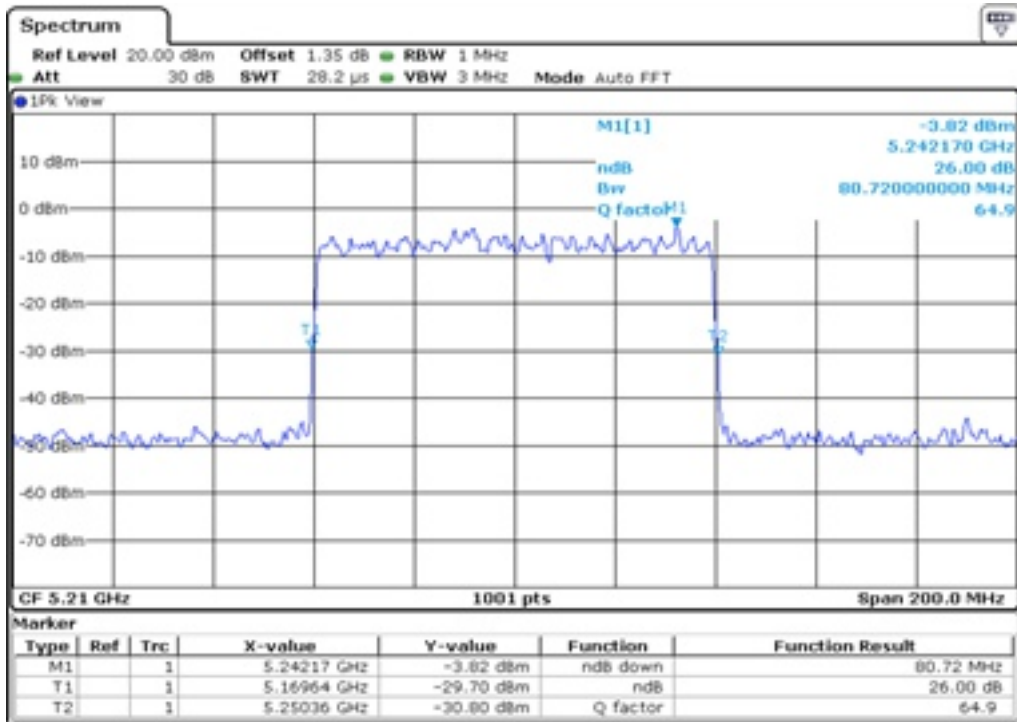

9	26 dB Bandwidth
---	-----------------

10 26 dB Bandwidth

11 26 dB Bandwidth

12	26 dB Bandwidth
----	-----------------

13 26 dB Bandwidth

14 26 dB Bandwidth

15	26 dB Bandwidth
----	-----------------

16	26 dB Bandwidth
----	-----------------

Test Band				WLAN_UNII2A_AX			
Antenna				Ant 0			
Test Parameters for Channel Bandwidths							
Test Item	No.	Mode	Channel	Bandwidth	RU Tone	RB index	Verdict
26 dB Bandwidth	1	802.11ax HE20	52	20 MHz	26	Low	Pass
	2	802.11ax HE20	52	20 MHz	26	Middle	Pass
	3	802.11ax HE20	52	20 MHz	26	High	Pass
	4	802.11ax HE20	60	20 MHz	26	Low	Pass
	5	802.11ax HE20	60	20 MHz	26	Middle	Pass
	6	802.11ax HE20	60	20 MHz	26	High	Pass
	7	802.11ax HE20	64	20 MHz	26	Low	Pass
	8	802.11ax HE20	64	20 MHz	26	Middle	Pass
	9	802.11ax HE20	64	20 MHz	26	High	Pass
	10	802.11ax HE20	52	20 MHz	52	Low	Pass
	11	802.11ax HE20	52	20 MHz	52	Middle	Pass
	12	802.11ax HE20	52	20 MHz	52	High	Pass
	13	802.11ax HE20	60	20 MHz	52	Low	Pass
	14	802.11ax HE20	60	20 MHz	52	Middle	Pass
	15	802.11ax HE20	60	20 MHz	52	High	Pass
	16	802.11ax HE20	64	20 MHz	52	Low	Pass
	17	802.11ax HE20	64	20 MHz	52	Middle	Pass
	18	802.11ax HE20	64	20 MHz	52	High	Pass
	19	802.11ax HE20	52	20 MHz	106	Low	Pass
	20	802.11ax HE20	52	20 MHz	106	High	Pass
	21	802.11ax HE20	60	20 MHz	106	Low	Pass
	22	802.11ax HE20	60	20 MHz	106	High	Pass
	23	802.11ax HE20	64	20 MHz	106	Low	Pass
	24	802.11ax HE20	64	20 MHz	106	High	Pass
	25	802.11ax HE20	52	20 MHz	242	-	Pass
	26	802.11ax HE20	60	20 MHz	242	-	Pass
	27	802.11ax HE20	64	20 MHz	242	-	Pass
	28	802.11ax HE20	52	20 MHz	SU	-	Pass
	29	802.11ax HE20	60	20 MHz	SU	-	Pass
	30	802.11ax HE20	64	20 MHz	SU	-	Pass