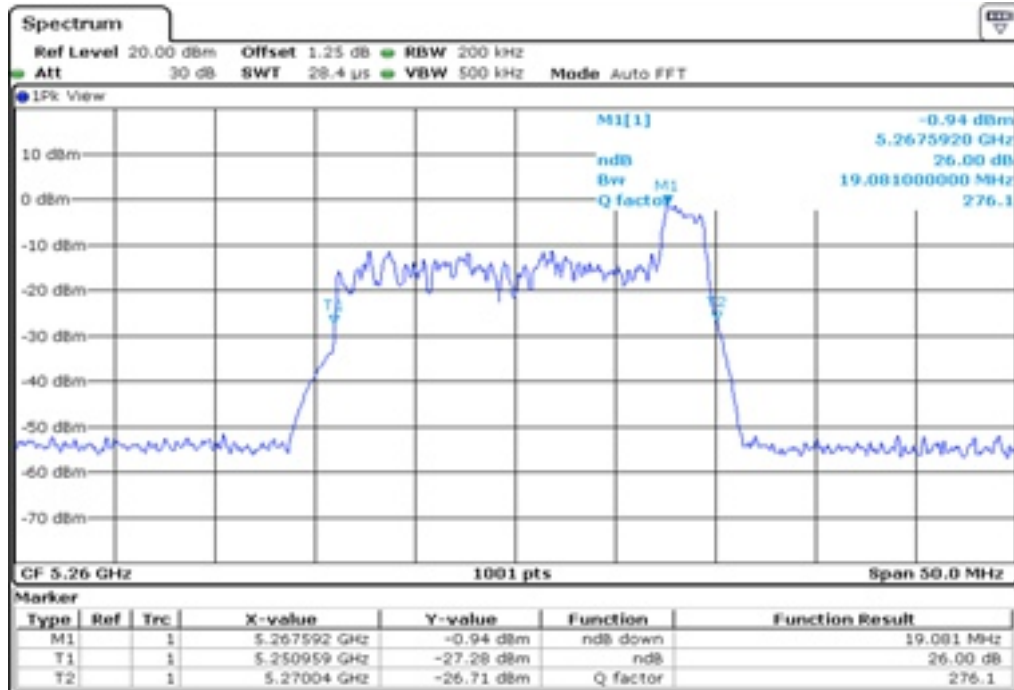

2 26 dB Bandwidth

3 26 dB Bandwidth