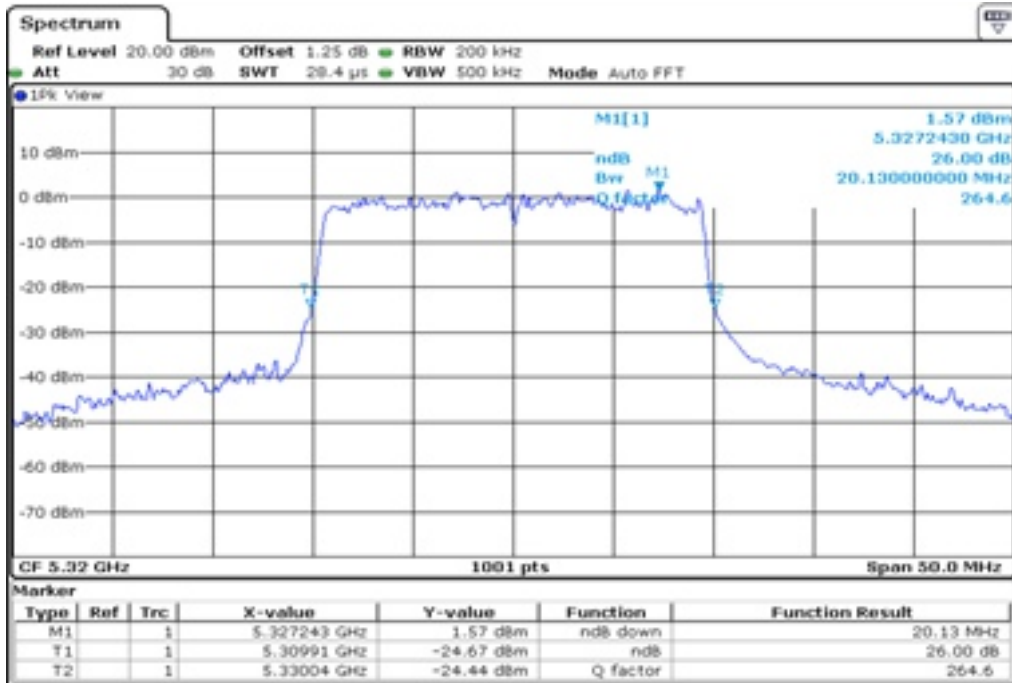

23 26 dB Bandwidth

24 26 dB Bandwidth

25 26 dB Bandwidth

26 26 dB Bandwidth

27	26 dB Bandwidth
----	-----------------

28 26 dB Bandwidth

29 26 dB Bandwidth

30	26 dB Bandwidth
----	-----------------

Test Band				WLAN_UNII2A_AX			
Antenna				Ant 1			
Test Parameters for Channel Bandwidths							
Test Item	No.	Mode	Channel	Bandwidth	RU Tone	RB index	Verdict
26 dB Bandwidth	1	802.11ax HE20	52	20 MHz	26	Low	Pass
	2	802.11ax HE20	52	20 MHz	26	Middle	Pass
	3	802.11ax HE20	52	20 MHz	26	High	Pass
	4	802.11ax HE20	60	20 MHz	26	Low	Pass
	5	802.11ax HE20	60	20 MHz	26	Middle	Pass
	6	802.11ax HE20	60	20 MHz	26	High	Pass
	7	802.11ax HE20	64	20 MHz	26	Low	Pass
	8	802.11ax HE20	64	20 MHz	26	Middle	Pass
	9	802.11ax HE20	64	20 MHz	26	High	Pass
	10	802.11ax HE20	52	20 MHz	52	Low	Pass
	11	802.11ax HE20	52	20 MHz	52	Middle	Pass
	12	802.11ax HE20	52	20 MHz	52	High	Pass
	13	802.11ax HE20	60	20 MHz	52	Low	Pass
	14	802.11ax HE20	60	20 MHz	52	Middle	Pass
	15	802.11ax HE20	60	20 MHz	52	High	Pass
	16	802.11ax HE20	64	20 MHz	52	Low	Pass
	17	802.11ax HE20	64	20 MHz	52	Middle	Pass
	18	802.11ax HE20	64	20 MHz	52	High	Pass
	19	802.11ax HE20	52	20 MHz	106	Low	Pass
	20	802.11ax HE20	52	20 MHz	106	High	Pass
	21	802.11ax HE20	60	20 MHz	106	Low	Pass
	22	802.11ax HE20	60	20 MHz	106	High	Pass
	23	802.11ax HE20	64	20 MHz	106	Low	Pass
	24	802.11ax HE20	64	20 MHz	106	High	Pass
	25	802.11ax HE20	52	20 MHz	242	-	Pass
	26	802.11ax HE20	60	20 MHz	242	-	Pass
	27	802.11ax HE20	64	20 MHz	242	-	Pass
	28	802.11ax HE20	52	20 MHz	SU	-	Pass
	29	802.11ax HE20	60	20 MHz	SU	-	Pass
	30	802.11ax HE20	64	20 MHz	SU	-	Pass