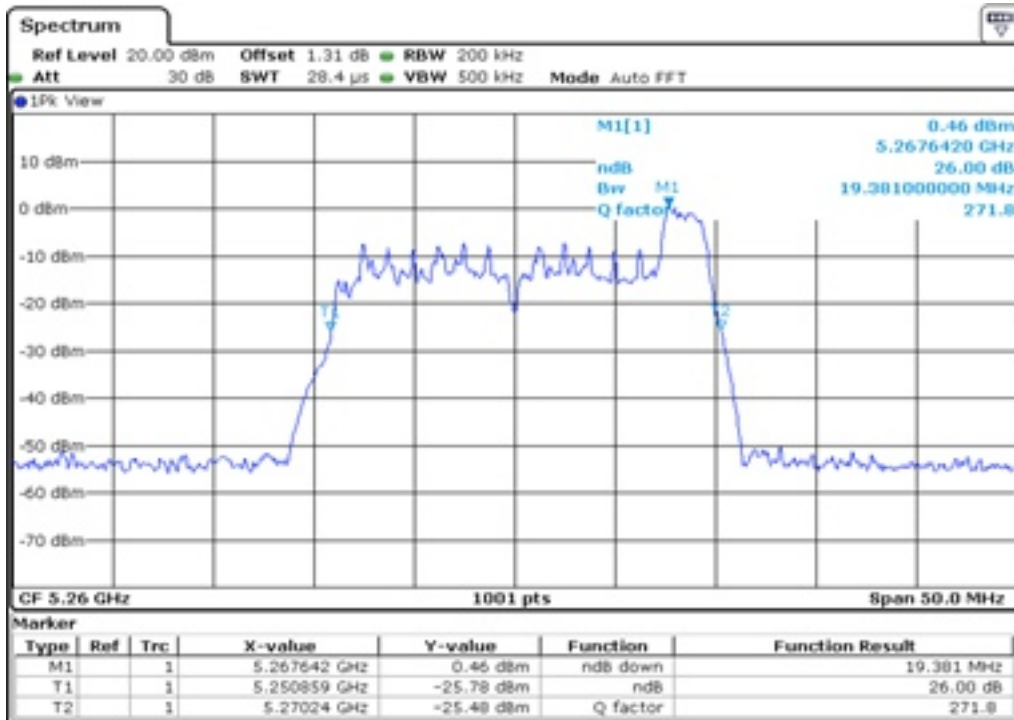

2	26 dB Bandwidth

3 26 dB Bandwidth