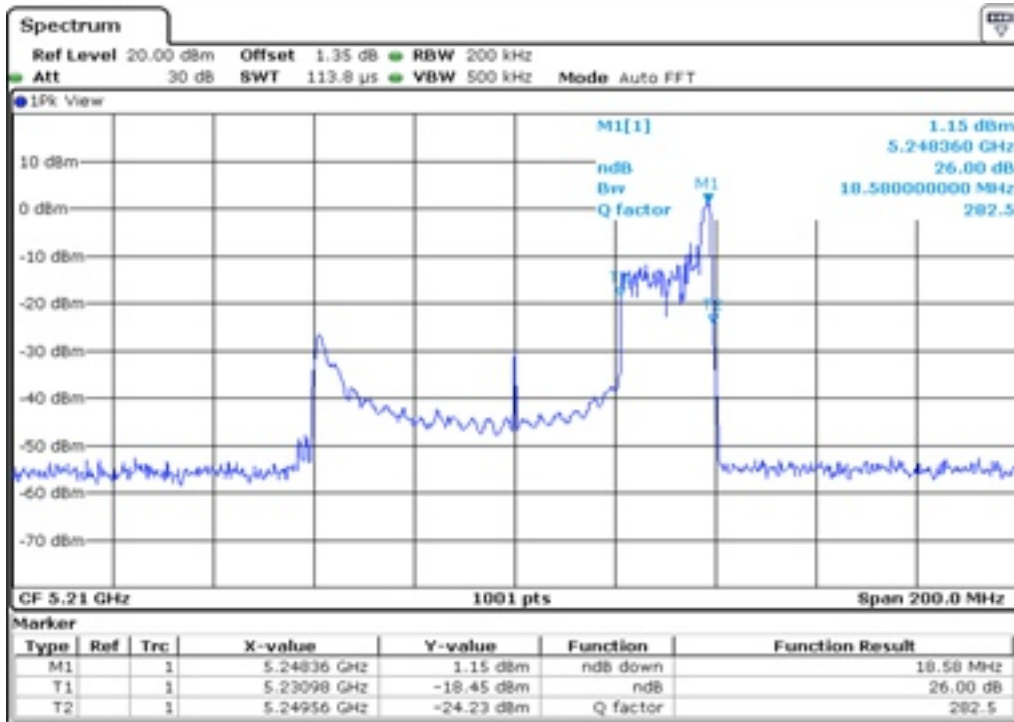

2 26 dB Bandwidth

3	26 dB Bandwidth