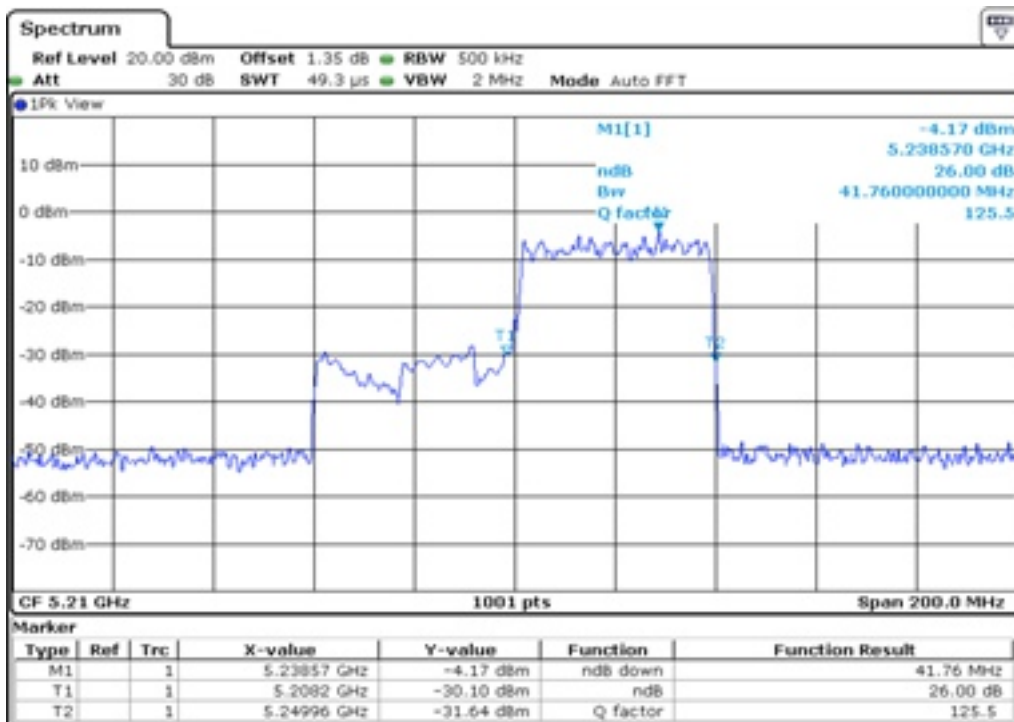

9	26 dB Bandwidth
---	-----------------

10 26 dB Bandwidth

11 26 dB Bandwidth

12	26 dB Bandwidth
----	-----------------

13 26 dB Bandwidth

14 26 dB Bandwidth

15	26 dB Bandwidth
----	-----------------

16	26 dB Bandwidth
----	-----------------

Test Band				WLAN_UNII2A_AX			
Antenna				Ant 0			
Test Parameters for Channel Bandwidths							
Test Item	No.	Mode	Channel	Bandwidth	RU Tone	RB index	Verdict
26 dB Bandwidth	1	802.11ax HE20	52	20 MHz	26	Low	Pass
	2	802.11ax HE20	52	20 MHz	26	Middle	Pass
	3	802.11ax HE20	52	20 MHz	26	High	Pass
	4	802.11ax HE20	60	20 MHz	26	Low	Pass
	5	802.11ax HE20	60	20 MHz	26	Middle	Pass
	6	802.11ax HE20	60	20 MHz	26	High	Pass
	7	802.11ax HE20	64	20 MHz	26	Low	Pass
	8	802.11ax HE20	64	20 MHz	26	Middle	Pass
	9	802.11ax HE20	64	20 MHz	26	High	Pass
	10	802.11ax HE20	52	20 MHz	52	Low	Pass
	11	802.11ax HE20	52	20 MHz	52	Middle	Pass
	12	802.11ax HE20	52	20 MHz	52	High	Pass
	13	802.11ax HE20	60	20 MHz	52	Low	Pass
	14	802.11ax HE20	60	20 MHz	52	Middle	Pass
	15	802.11ax HE20	60	20 MHz	52	High	Pass
	16	802.11ax HE20	64	20 MHz	52	Low	Pass
	17	802.11ax HE20	64	20 MHz	52	Middle	Pass
	18	802.11ax HE20	64	20 MHz	52	High	Pass
	19	802.11ax HE20	52	20 MHz	106	Low	Pass
	20	802.11ax HE20	52	20 MHz	106	High	Pass
	21	802.11ax HE20	60	20 MHz	106	Low	Pass
	22	802.11ax HE20	60	20 MHz	106	High	Pass
	23	802.11ax HE20	64	20 MHz	106	Low	Pass
	24	802.11ax HE20	64	20 MHz	106	High	Pass
	25	802.11ax HE20	52	20 MHz	242	-	Pass
	26	802.11ax HE20	60	20 MHz	242	-	Pass
	27	802.11ax HE20	64	20 MHz	242	-	Pass
	28	802.11ax HE20	52	20 MHz	SU	-	Pass
	29	802.11ax HE20	60	20 MHz	SU	-	Pass
	30	802.11ax HE20	64	20 MHz	SU	-	Pass