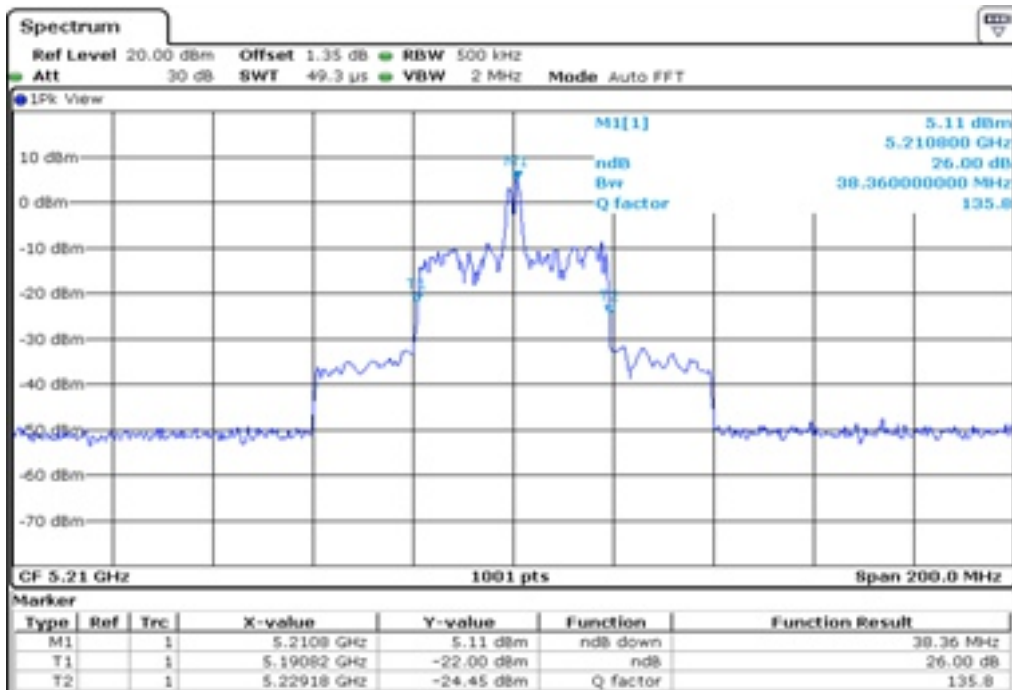

25 26 dB Bandwidth

26 26 dB Bandwidth

Test Band				WLAN_UNII1_AX			
Antenna				Ant 0			
Test Parameters for Channel Bandwidths							
Test Item	No.	Mode	Channel	Bandwidth	RU Tone	RB index	Verdict
26 dB Bandwidth	1	802.11ax HE80	42	80 MHz	26	Low	Pass
	2	802.11ax HE80	42	80 MHz	26	Middle	Pass
	3	802.11ax HE80	42	80 MHz	26	High	Pass
	4	802.11ax HE80	42	80 MHz	52	Low	Pass
	5	802.11ax HE80	42	80 MHz	52	Middle	Pass
	6	802.11ax HE80	42	80 MHz	52	High	Pass
	7	802.11ax HE80	42	80 MHz	106	Low	Pass
	8	802.11ax HE80	42	80 MHz	106	Middle	Pass
	9	802.11ax HE80	42	80 MHz	106	High	Pass
	10	802.11ax HE80	42	80 MHz	242	Low	Pass
	11	802.11ax HE80	42	80 MHz	242	Middle	Pass
	12	802.11ax HE80	42	80 MHz	242	High	Pass
	13	802.11ax HE80	42	80 MHz	484	Low	Pass
	14	802.11ax HE80	42	80 MHz	484	High	Pass
	15	802.11ax HE80	42	80 MHz	996	-	Pass
	16	802.11ax HE80	42	80 MHz	SU	-	Pass

1 26 dB Bandwidth

2 26 dB Bandwidth

3	26 dB Bandwidth
---	-----------------

4 26 dB Bandwidth

5 26 dB Bandwidth

6	26 dB Bandwidth
---	-----------------

7 26 dB Bandwidth

8 26 dB Bandwidth

9	26 dB Bandwidth
---	-----------------