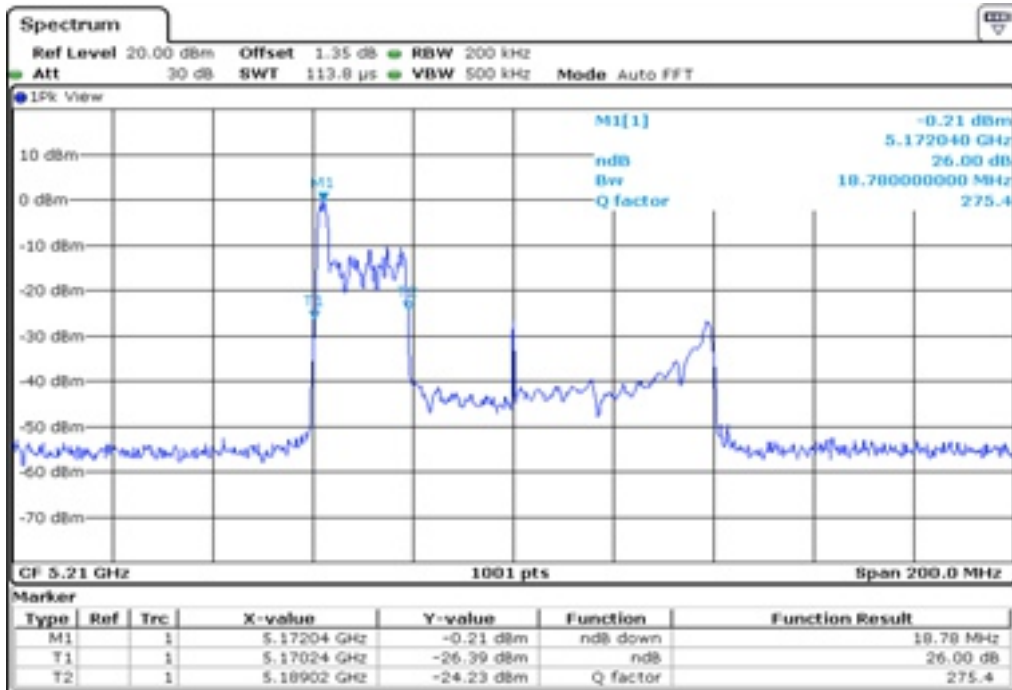

17 26 dB Bandwidth

18 26 dB Bandwidth

19 26 dB Bandwidth

20 26 dB Bandwidth

21 26 dB Bandwidth

22 26 dB Bandwidth

23 26 dB Bandwidth

24 26 dB Bandwidth

25 26 dB Bandwidth

26 26 dB Bandwidth

Test Band				WLAN_UNII1_AX			
Antenna				Ant 0			
Test Parameters for Channel Bandwidths							
Test Item	No.	Mode	Channel	Bandwidth	RU Tone	RB index	Verdict
26 dB Bandwidth	1	802.11ax HE80	42	80 MHz	26	Low	Pass
	2	802.11ax HE80	42	80 MHz	26	Middle	Pass
	3	802.11ax HE80	42	80 MHz	26	High	Pass
	4	802.11ax HE80	42	80 MHz	52	Low	Pass
	5	802.11ax HE80	42	80 MHz	52	Middle	Pass
	6	802.11ax HE80	42	80 MHz	52	High	Pass
	7	802.11ax HE80	42	80 MHz	106	Low	Pass
	8	802.11ax HE80	42	80 MHz	106	Middle	Pass
	9	802.11ax HE80	42	80 MHz	106	High	Pass
	10	802.11ax HE80	42	80 MHz	242	Low	Pass
	11	802.11ax HE80	42	80 MHz	242	Middle	Pass
	12	802.11ax HE80	42	80 MHz	242	High	Pass
	13	802.11ax HE80	42	80 MHz	484	Low	Pass
	14	802.11ax HE80	42	80 MHz	484	High	Pass
	15	802.11ax HE80	42	80 MHz	996	-	Pass
	16	802.11ax HE80	42	80 MHz	SU	-	Pass