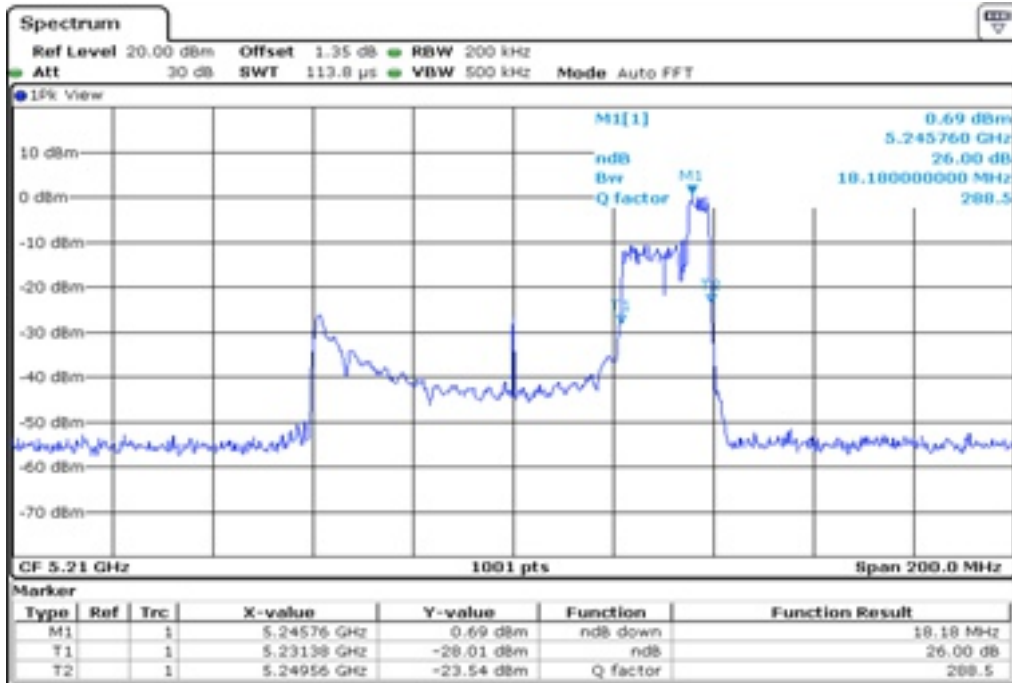

25 26 dB Bandwidth

26 26 dB Bandwidth

Test Band				WLAN_UNII1_AX			
Antenna				Ant 0			
Test Parameters for Channel Bandwidths							
Test Item	No.	Mode	Channel	Bandwidth	RU Tone	RB index	Verdict
26 dB Bandwidth	1	802.11ax HE80	42	80 MHz	26	Low	Pass
	2	802.11ax HE80	42	80 MHz	26	Middle	Pass
	3	802.11ax HE80	42	80 MHz	26	High	Pass
	4	802.11ax HE80	42	80 MHz	52	Low	Pass
	5	802.11ax HE80	42	80 MHz	52	Middle	Pass
	6	802.11ax HE80	42	80 MHz	52	High	Pass
	7	802.11ax HE80	42	80 MHz	106	Low	Pass
	8	802.11ax HE80	42	80 MHz	106	Middle	Pass
	9	802.11ax HE80	42	80 MHz	106	High	Pass
	10	802.11ax HE80	42	80 MHz	242	Low	Pass
	11	802.11ax HE80	42	80 MHz	242	Middle	Pass
	12	802.11ax HE80	42	80 MHz	242	High	Pass
	13	802.11ax HE80	42	80 MHz	484	Low	Pass
	14	802.11ax HE80	42	80 MHz	484	High	Pass
	15	802.11ax HE80	42	80 MHz	996	-	Pass
	16	802.11ax HE80	42	80 MHz	SU	-	Pass

1 26 dB Bandwidth

2 26 dB Bandwidth

3	26 dB Bandwidth
---	-----------------

4 26 dB Bandwidth

5 26 dB Bandwidth

6	26 dB Bandwidth
---	-----------------

7 26 dB Bandwidth

8 26 dB Bandwidth

9	26 dB Bandwidth
---	-----------------