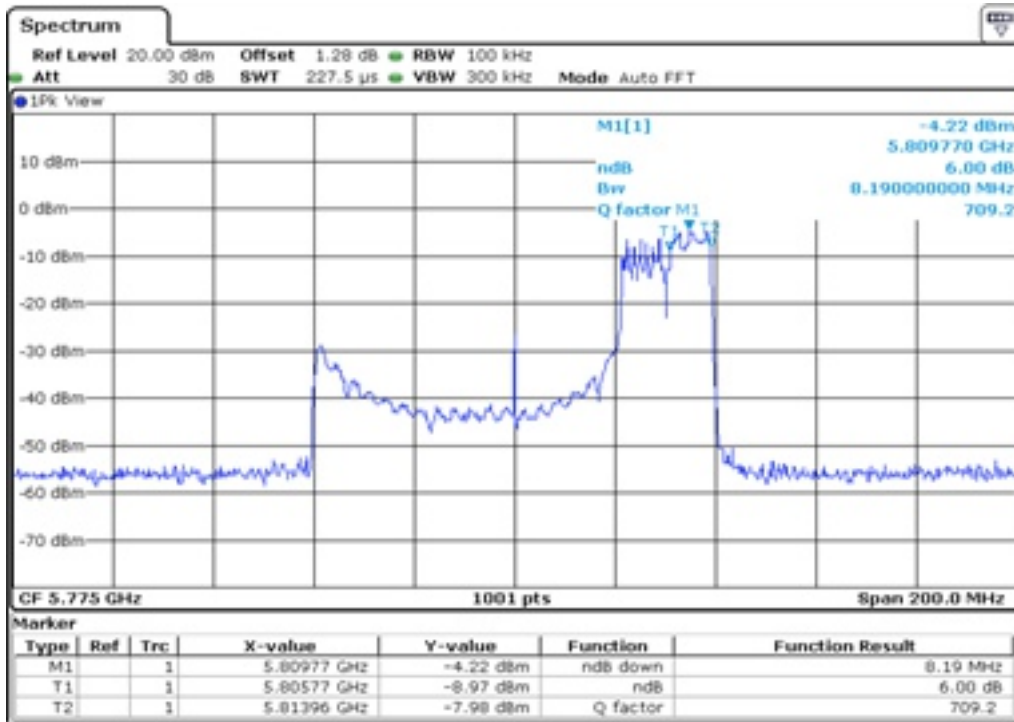

4 6 dB Bandwidth

5 6 dB Bandwidth

6	6 dB Bandwidth
---	----------------

7 6 dB Bandwidth

8 6 dB Bandwidth

9	6 dB Bandwidth
---	----------------

10	6 dB Bandwidth
----	----------------

11	6 dB Bandwidth
----	----------------

12	6 dB Bandwidth
----	----------------

13 6 dB Bandwidth

14 6 dB Bandwidth

15	6 dB Bandwidth
----	----------------

16	6 dB Bandwidth
----	----------------

Test Band				WLAN_UNII1_AX			
Antenna				Ant 0			
Test Parameters for Channel Bandwidths							
Test Item	No.	Mode	Channel	Bandwidth	RU Tone	RB index	Verdict
26 dB Bandwidth	1	802.11ax HE20	36	20 MHz	26	Low	Pass
	2	802.11ax HE20	36	20 MHz	26	Middle	Pass
	3	802.11ax HE20	36	20 MHz	26	High	Pass
	4	802.11ax HE20	44	20 MHz	26	Low	Pass
	5	802.11ax HE20	44	20 MHz	26	Middle	Pass
	6	802.11ax HE20	44	20 MHz	26	High	Pass
	7	802.11ax HE20	48	20 MHz	26	Low	Pass
	8	802.11ax HE20	48	20 MHz	26	Middle	Pass
	9	802.11ax HE20	48	20 MHz	26	High	Pass
	10	802.11ax HE20	36	20 MHz	52	Low	Pass
	11	802.11ax HE20	36	20 MHz	52	Middle	Pass
	12	802.11ax HE20	36	20 MHz	52	High	Pass
	13	802.11ax HE20	44	20 MHz	52	Low	Pass
	14	802.11ax HE20	44	20 MHz	52	Middle	Pass
	15	802.11ax HE20	44	20 MHz	52	High	Pass
	16	802.11ax HE20	48	20 MHz	52	Low	Pass
	17	802.11ax HE20	48	20 MHz	52	Middle	Pass
	18	802.11ax HE20	48	20 MHz	52	High	Pass
	19	802.11ax HE20	36	20 MHz	106	Low	Pass
	20	802.11ax HE20	36	20 MHz	106	High	Pass
	21	802.11ax HE20	44	20 MHz	106	Low	Pass
	22	802.11ax HE20	44	20 MHz	106	High	Pass
	23	802.11ax HE20	48	20 MHz	106	Low	Pass
	24	802.11ax HE20	48	20 MHz	106	High	Pass
	25	802.11ax HE20	36	20 MHz	242	-	Pass
	26	802.11ax HE20	44	20 MHz	242	-	Pass
	27	802.11ax HE20	48	20 MHz	242	-	Pass
	28	802.11ax HE20	36	20 MHz	SU	-	Pass
	29	802.11ax HE20	44	20 MHz	SU	-	Pass
	30	802.11ax HE20	48	20 MHz	SU	-	Pass