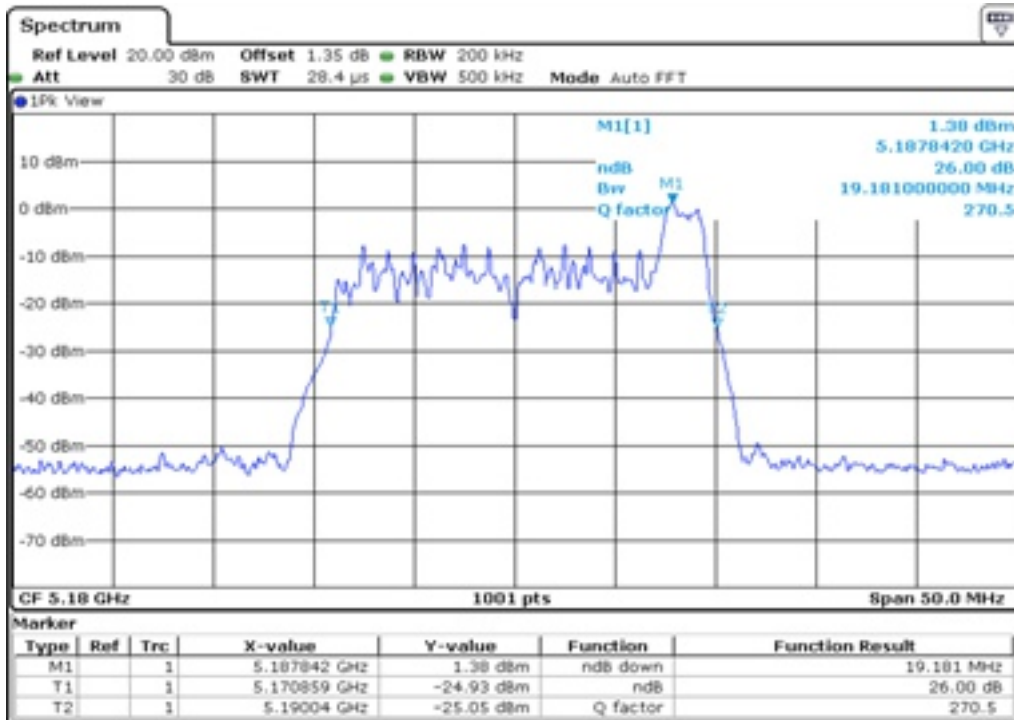

2 26 dB Bandwidth

3	26 dB Bandwidth