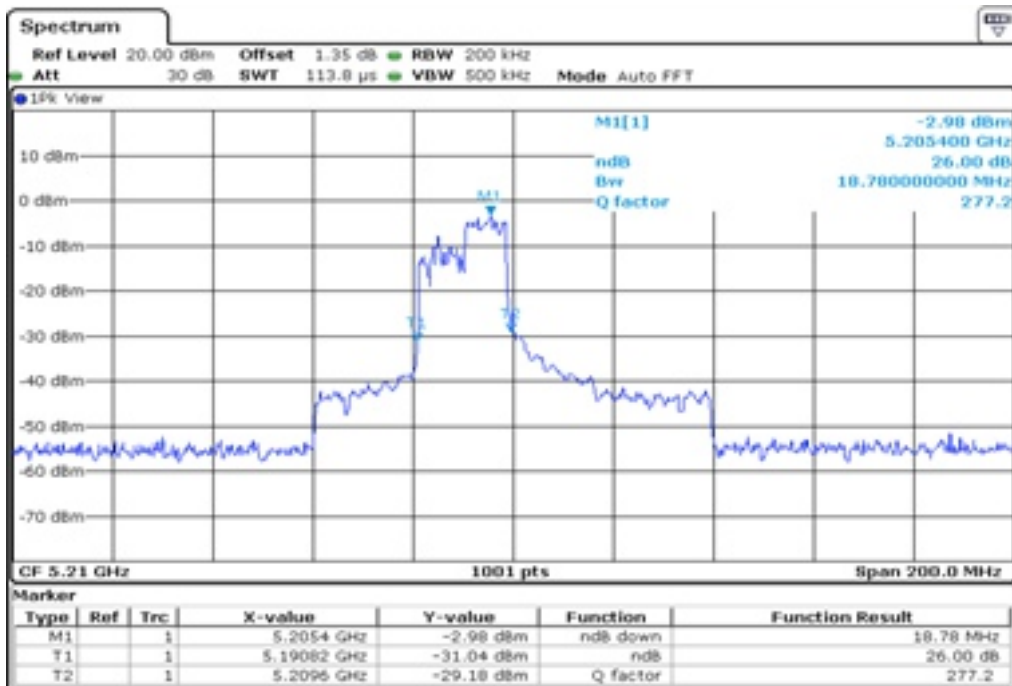

25 26 dB Bandwidth

26 26 dB Bandwidth

Test Band				WLAN_UNII1_AX			
Antenna				Ant 0			
Test Parameters for Channel Bandwidths							
Test Item	No.	Mode	Channel	Bandwidth	RU Tone	RB index	Verdict
26 dB Bandwidth	1	802.11ax HE80	42	80 MHz	26	Low	Pass
	2	802.11ax HE80	42	80 MHz	26	Middle	Pass
	3	802.11ax HE80	42	80 MHz	26	High	Pass
	4	802.11ax HE80	42	80 MHz	52	Low	Pass
	5	802.11ax HE80	42	80 MHz	52	Middle	Pass
	6	802.11ax HE80	42	80 MHz	52	High	Pass
	7	802.11ax HE80	42	80 MHz	106	Low	Pass
	8	802.11ax HE80	42	80 MHz	106	Middle	Pass
	9	802.11ax HE80	42	80 MHz	106	High	Pass
	10	802.11ax HE80	42	80 MHz	242	Low	Pass
	11	802.11ax HE80	42	80 MHz	242	Middle	Pass
	12	802.11ax HE80	42	80 MHz	242	High	Pass
	13	802.11ax HE80	42	80 MHz	484	Low	Pass
	14	802.11ax HE80	42	80 MHz	484	High	Pass
	15	802.11ax HE80	42	80 MHz	996	-	Pass
	16	802.11ax HE80	42	80 MHz	SU	-	Pass

1 26 dB Bandwidth

2 26 dB Bandwidth

3	26 dB Bandwidth
---	-----------------

4 26 dB Bandwidth

5 26 dB Bandwidth

6	26 dB Bandwidth
---	-----------------

7 26 dB Bandwidth

8 26 dB Bandwidth

9	26 dB Bandwidth
---	-----------------