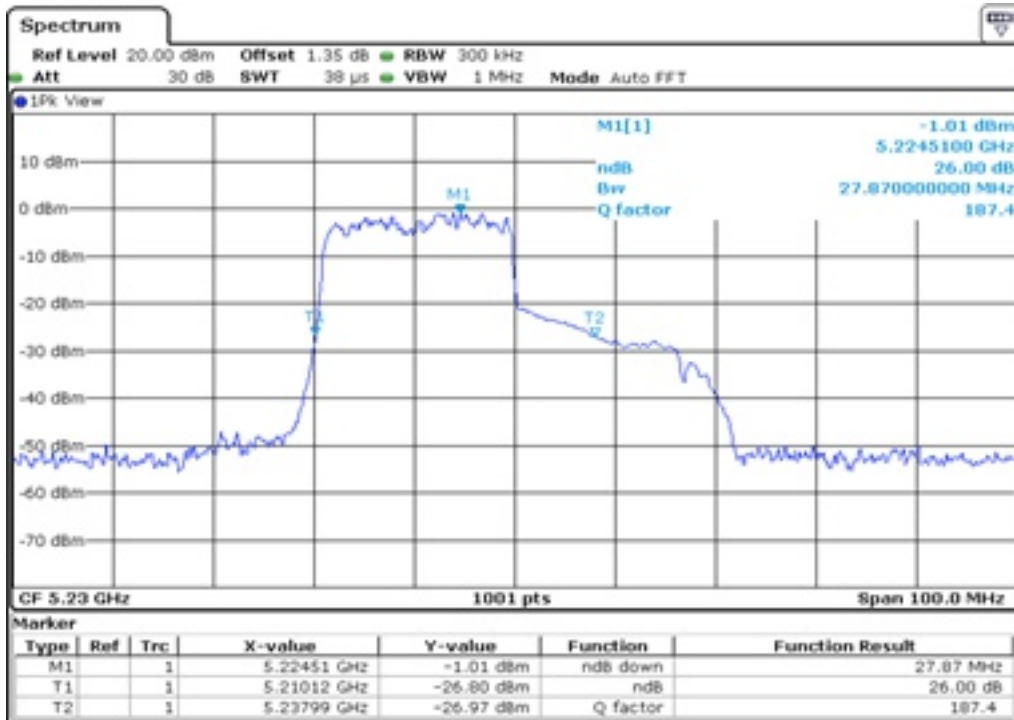

17 26 dB Bandwidth

18 26 dB Bandwidth

19 26 dB Bandwidth

20 26 dB Bandwidth

21 26 dB Bandwidth

22 26 dB Bandwidth

23 26 dB Bandwidth

24 26 dB Bandwidth

25 26 dB Bandwidth

26 26 dB Bandwidth

Test Band				WLAN_UNII1_AX			
Antenna				Ant 0			
Test Parameters for Channel Bandwidths							
Test Item	No.	Mode	Channel	Bandwidth	RU Tone	RB index	Verdict
26 dB Bandwidth	1	802.11ax HE80	42	80 MHz	26	Low	Pass
	2	802.11ax HE80	42	80 MHz	26	Middle	Pass
	3	802.11ax HE80	42	80 MHz	26	High	Pass
	4	802.11ax HE80	42	80 MHz	52	Low	Pass
	5	802.11ax HE80	42	80 MHz	52	Middle	Pass
	6	802.11ax HE80	42	80 MHz	52	High	Pass
	7	802.11ax HE80	42	80 MHz	106	Low	Pass
	8	802.11ax HE80	42	80 MHz	106	Middle	Pass
	9	802.11ax HE80	42	80 MHz	106	High	Pass
	10	802.11ax HE80	42	80 MHz	242	Low	Pass
	11	802.11ax HE80	42	80 MHz	242	Middle	Pass
	12	802.11ax HE80	42	80 MHz	242	High	Pass
	13	802.11ax HE80	42	80 MHz	484	Low	Pass
	14	802.11ax HE80	42	80 MHz	484	High	Pass
	15	802.11ax HE80	42	80 MHz	996	-	Pass
	16	802.11ax HE80	42	80 MHz	SU	-	Pass