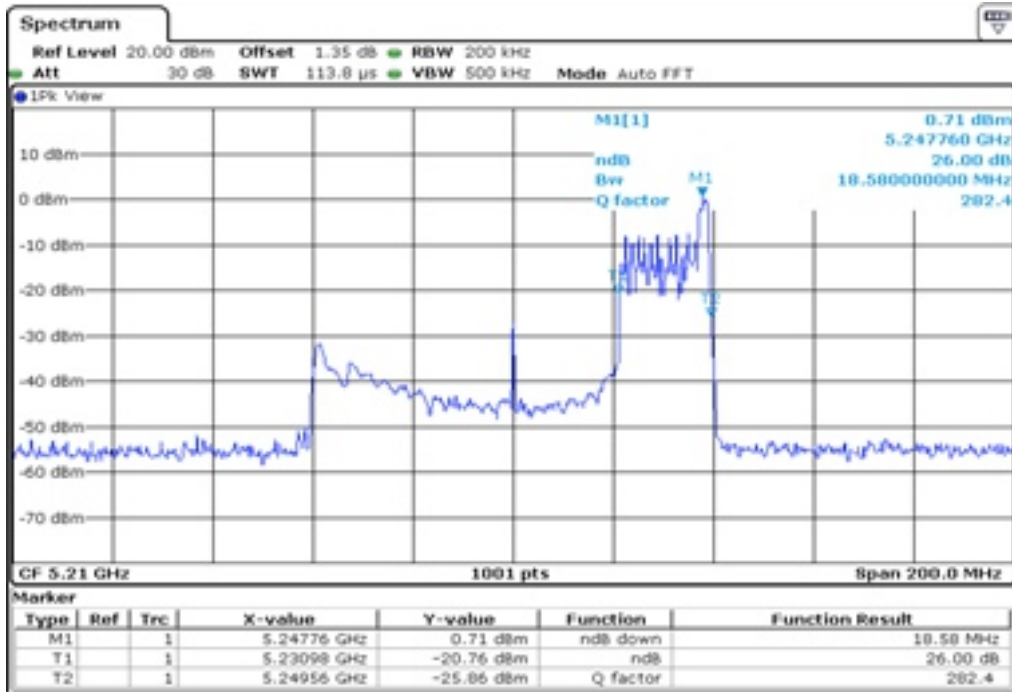

2 26 dB Bandwidth

3	26 dB Bandwidth