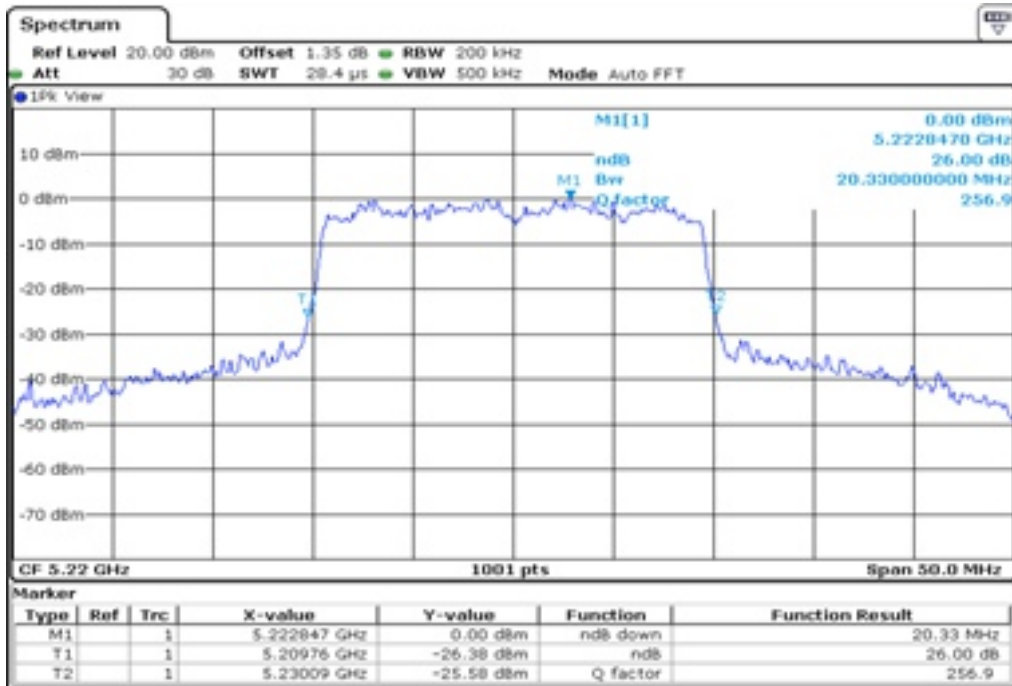

15

26 dB Bandwidth

16 26 dB Bandwidth

17 26 dB Bandwidth

18

26 dB Bandwidth

19 26 dB Bandwidth

20 26 dB Bandwidth

21 26 dB Bandwidth

22 26 dB Bandwidth

23

26 dB Bandwidth

24

26 dB Bandwidth

25 26 dB Bandwidth

26 26 dB Bandwidth

27	26 dB Bandwidth
----	-----------------

28 26 dB Bandwidth

29 26 dB Bandwidth

30	26 dB Bandwidth
----	-----------------

Test Band				WLAN_UNII1_AX			
Antenna				Ant 1			
Test Parameters for Channel Bandwidths							
Test Item	No.	Mode	Channel	Bandwidth	RU Tone	RB index	Verdict
26 dB Bandwidth	1	802.11ax HE20	36	20 MHz	26	Low	Pass
	2	802.11ax HE20	36	20 MHz	26	Middle	Pass
	3	802.11ax HE20	36	20 MHz	26	High	Pass
	4	802.11ax HE20	44	20 MHz	26	Low	Pass
	5	802.11ax HE20	44	20 MHz	26	Middle	Pass
	6	802.11ax HE20	44	20 MHz	26	High	Pass
	7	802.11ax HE20	48	20 MHz	26	Low	Pass
	8	802.11ax HE20	48	20 MHz	26	Middle	Pass
	9	802.11ax HE20	48	20 MHz	26	High	Pass
	10	802.11ax HE20	36	20 MHz	52	Low	Pass
	11	802.11ax HE20	36	20 MHz	52	Middle	Pass
	12	802.11ax HE20	36	20 MHz	52	High	Pass
	13	802.11ax HE20	44	20 MHz	52	Low	Pass
	14	802.11ax HE20	44	20 MHz	52	Middle	Pass
	15	802.11ax HE20	44	20 MHz	52	High	Pass
	16	802.11ax HE20	48	20 MHz	52	Low	Pass
	17	802.11ax HE20	48	20 MHz	52	Middle	Pass
	18	802.11ax HE20	48	20 MHz	52	High	Pass
	19	802.11ax HE20	36	20 MHz	106	Low	Pass
	20	802.11ax HE20	36	20 MHz	106	High	Pass
	21	802.11ax HE20	44	20 MHz	106	Low	Pass
	22	802.11ax HE20	44	20 MHz	106	High	Pass
	23	802.11ax HE20	48	20 MHz	106	Low	Pass
	24	802.11ax HE20	48	20 MHz	106	High	Pass
	25	802.11ax HE20	36	20 MHz	242	-	Pass
	26	802.11ax HE20	44	20 MHz	242	-	Pass
	27	802.11ax HE20	48	20 MHz	242	-	Pass
	28	802.11ax HE20	36	20 MHz	SU	-	Pass
	29	802.11ax HE20	44	20 MHz	SU	-	Pass
	30	802.11ax HE20	48	20 MHz	SU	-	Pass