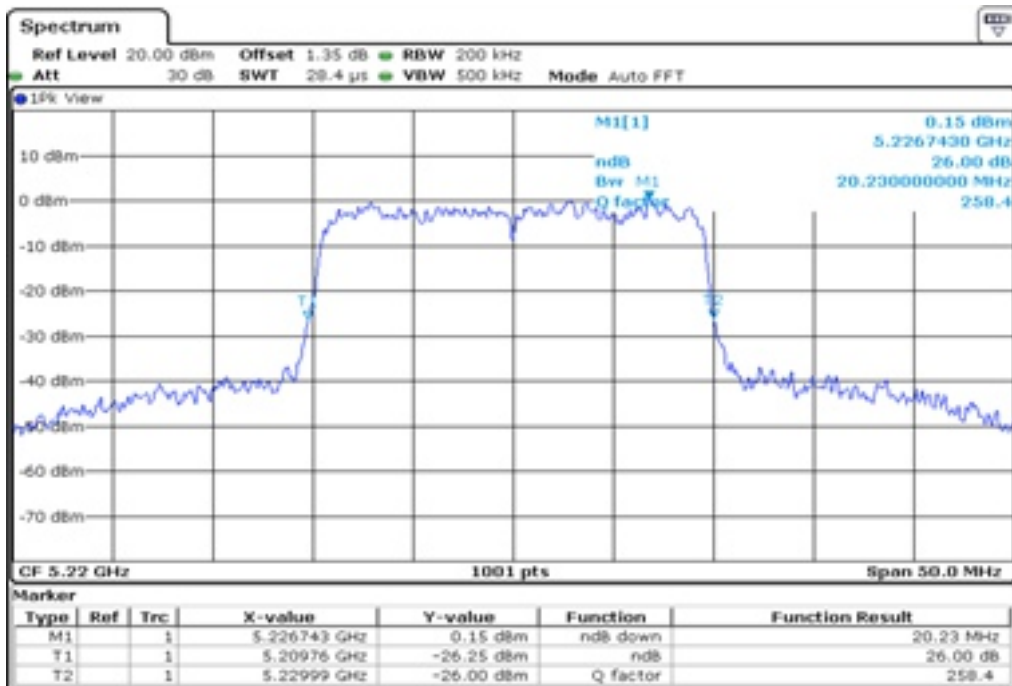

21 26 dB Bandwidth

22 26 dB Bandwidth

23

26 dB Bandwidth

24

26 dB Bandwidth

25 26 dB Bandwidth

26 26 dB Bandwidth

27	26 dB Bandwidth
----	-----------------

28 26 dB Bandwidth

29 26 dB Bandwidth

30	26 dB Bandwidth
----	-----------------

Test Band				WLAN_UNII1_AX			
Antenna				Ant 1			
Test Parameters for Channel Bandwidths							
Test Item	No.	Mode	Channel	Bandwidth	RU Tone	RB index	Verdict
26 dB Bandwidth	1	802.11ax HE20	36	20 MHz	26	Low	Pass
	2	802.11ax HE20	36	20 MHz	26	Middle	Pass
	3	802.11ax HE20	36	20 MHz	26	High	Pass
	4	802.11ax HE20	44	20 MHz	26	Low	Pass
	5	802.11ax HE20	44	20 MHz	26	Middle	Pass
	6	802.11ax HE20	44	20 MHz	26	High	Pass
	7	802.11ax HE20	48	20 MHz	26	Low	Pass
	8	802.11ax HE20	48	20 MHz	26	Middle	Pass
	9	802.11ax HE20	48	20 MHz	26	High	Pass
	10	802.11ax HE20	36	20 MHz	52	Low	Pass
	11	802.11ax HE20	36	20 MHz	52	Middle	Pass
	12	802.11ax HE20	36	20 MHz	52	High	Pass
	13	802.11ax HE20	44	20 MHz	52	Low	Pass
	14	802.11ax HE20	44	20 MHz	52	Middle	Pass
	15	802.11ax HE20	44	20 MHz	52	High	Pass
	16	802.11ax HE20	48	20 MHz	52	Low	Pass
	17	802.11ax HE20	48	20 MHz	52	Middle	Pass
	18	802.11ax HE20	48	20 MHz	52	High	Pass
	19	802.11ax HE20	36	20 MHz	106	Low	Pass
	20	802.11ax HE20	36	20 MHz	106	High	Pass
	21	802.11ax HE20	44	20 MHz	106	Low	Pass
	22	802.11ax HE20	44	20 MHz	106	High	Pass
	23	802.11ax HE20	48	20 MHz	106	Low	Pass
	24	802.11ax HE20	48	20 MHz	106	High	Pass
	25	802.11ax HE20	36	20 MHz	242	-	Pass
	26	802.11ax HE20	44	20 MHz	242	-	Pass
	27	802.11ax HE20	48	20 MHz	242	-	Pass
	28	802.11ax HE20	36	20 MHz	SU	-	Pass
	29	802.11ax HE20	44	20 MHz	SU	-	Pass
	30	802.11ax HE20	48	20 MHz	SU	-	Pass