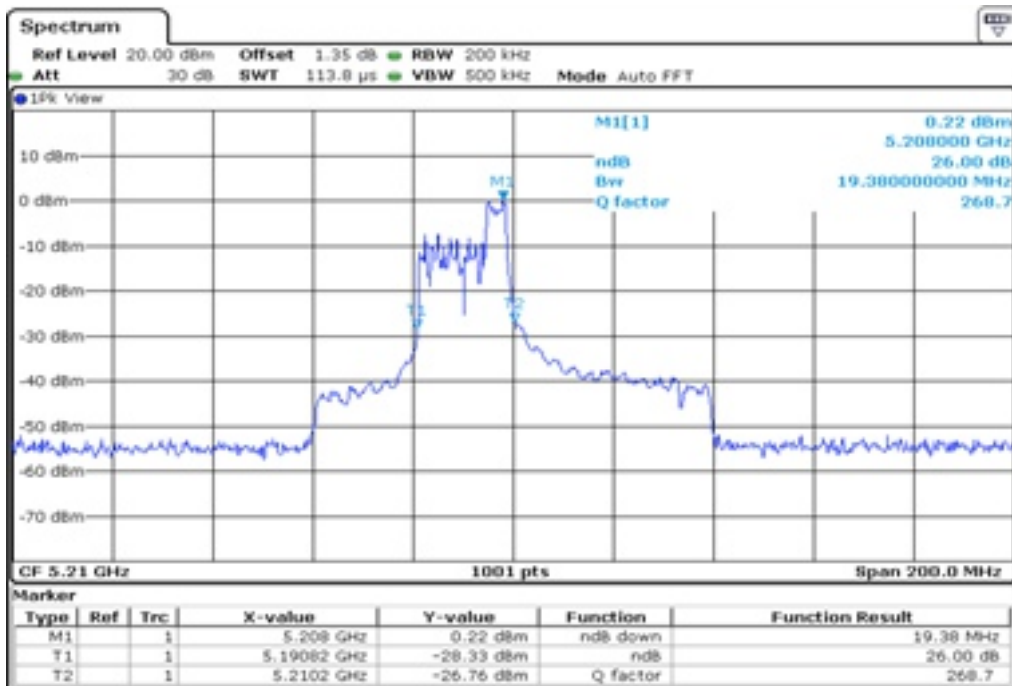

25 26 dB Bandwidth

26 26 dB Bandwidth

Test Band				WLAN_UNII1_AX			
Antenna				Ant 0			
Test Parameters for Channel Bandwidths							
Test Item	No.	Mode	Channel	Bandwidth	RU Tone	RB index	Verdict
26 dB Bandwidth	1	802.11ax HE80	42	80 MHz	26	Low	Pass
	2	802.11ax HE80	42	80 MHz	26	Middle	Pass
	3	802.11ax HE80	42	80 MHz	26	High	Pass
	4	802.11ax HE80	42	80 MHz	52	Low	Pass
	5	802.11ax HE80	42	80 MHz	52	Middle	Pass
	6	802.11ax HE80	42	80 MHz	52	High	Pass
	7	802.11ax HE80	42	80 MHz	106	Low	Pass
	8	802.11ax HE80	42	80 MHz	106	Middle	Pass
	9	802.11ax HE80	42	80 MHz	106	High	Pass
	10	802.11ax HE80	42	80 MHz	242	Low	Pass
	11	802.11ax HE80	42	80 MHz	242	Middle	Pass
	12	802.11ax HE80	42	80 MHz	242	High	Pass
	13	802.11ax HE80	42	80 MHz	484	Low	Pass
	14	802.11ax HE80	42	80 MHz	484	High	Pass
	15	802.11ax HE80	42	80 MHz	996	-	Pass
	16	802.11ax HE80	42	80 MHz	SU	-	Pass

1 26 dB Bandwidth

2 26 dB Bandwidth

3	26 dB Bandwidth
---	-----------------

4 26 dB Bandwidth

5 26 dB Bandwidth

6	26 dB Bandwidth
---	-----------------

7 26 dB Bandwidth

8 26 dB Bandwidth

9	26 dB Bandwidth
---	-----------------