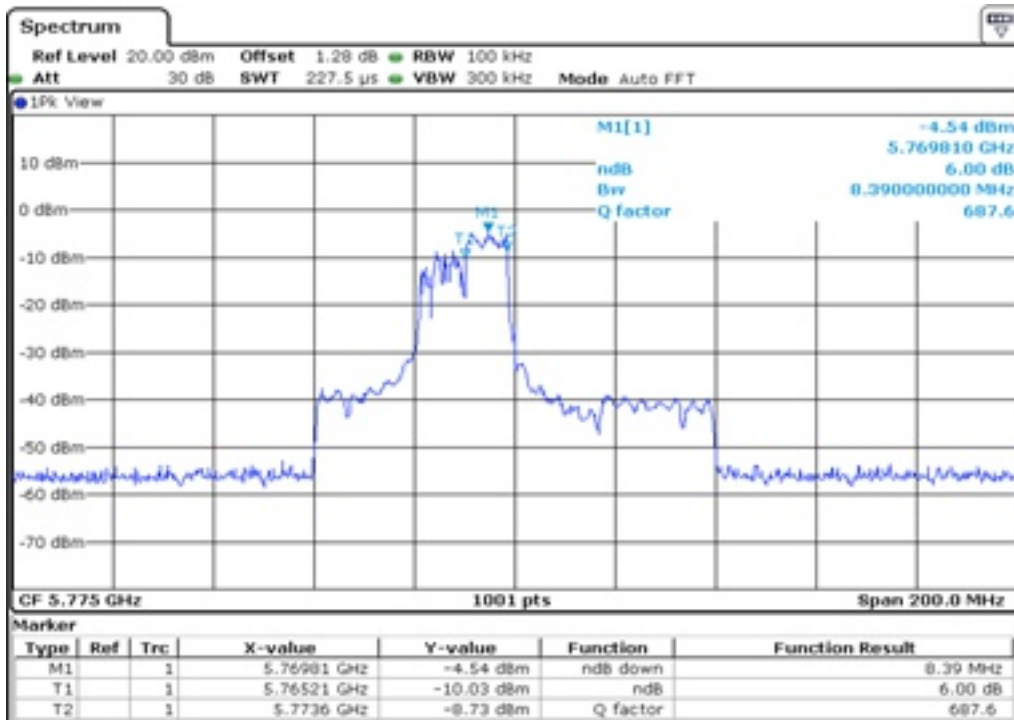

4 6 dB Bandwidth

5 6 dB Bandwidth

6	6 dB Bandwidth
---	----------------

7 6 dB Bandwidth

8 6 dB Bandwidth

9	6 dB Bandwidth
---	----------------

10	6 dB Bandwidth
----	----------------

11	6 dB Bandwidth
----	----------------

12	6 dB Bandwidth
----	----------------

13 6 dB Bandwidth

14 6 dB Bandwidth

15	6 dB Bandwidth
----	----------------

16	6 dB Bandwidth
----	----------------

Test Band				WLAN_UNII1_AX			
Antenna				Ant 0			
Test Parameters for Channel Bandwidths							
Test Item	No.	Mode	Channel	Bandwidth	RU Tone	RB index	Verdict
26 dB Bandwidth	1	802.11ax HE20	36	20 MHz	26	Low	Pass
	2	802.11ax HE20	36	20 MHz	26	Middle	Pass
	3	802.11ax HE20	36	20 MHz	26	High	Pass
	4	802.11ax HE20	44	20 MHz	26	Low	Pass
	5	802.11ax HE20	44	20 MHz	26	Middle	Pass
	6	802.11ax HE20	44	20 MHz	26	High	Pass
	7	802.11ax HE20	48	20 MHz	26	Low	Pass
	8	802.11ax HE20	48	20 MHz	26	Middle	Pass
	9	802.11ax HE20	48	20 MHz	26	High	Pass
	10	802.11ax HE20	36	20 MHz	52	Low	Pass
	11	802.11ax HE20	36	20 MHz	52	Middle	Pass
	12	802.11ax HE20	36	20 MHz	52	High	Pass
	13	802.11ax HE20	44	20 MHz	52	Low	Pass
	14	802.11ax HE20	44	20 MHz	52	Middle	Pass
	15	802.11ax HE20	44	20 MHz	52	High	Pass
	16	802.11ax HE20	48	20 MHz	52	Low	Pass
	17	802.11ax HE20	48	20 MHz	52	Middle	Pass
	18	802.11ax HE20	48	20 MHz	52	High	Pass
	19	802.11ax HE20	36	20 MHz	106	Low	Pass
	20	802.11ax HE20	36	20 MHz	106	High	Pass
	21	802.11ax HE20	44	20 MHz	106	Low	Pass
	22	802.11ax HE20	44	20 MHz	106	High	Pass
	23	802.11ax HE20	48	20 MHz	106	Low	Pass
	24	802.11ax HE20	48	20 MHz	106	High	Pass
	25	802.11ax HE20	36	20 MHz	242	-	Pass
	26	802.11ax HE20	44	20 MHz	242	-	Pass
	27	802.11ax HE20	48	20 MHz	242	-	Pass
	28	802.11ax HE20	36	20 MHz	SU	-	Pass
	29	802.11ax HE20	44	20 MHz	SU	-	Pass
	30	802.11ax HE20	48	20 MHz	SU	-	Pass