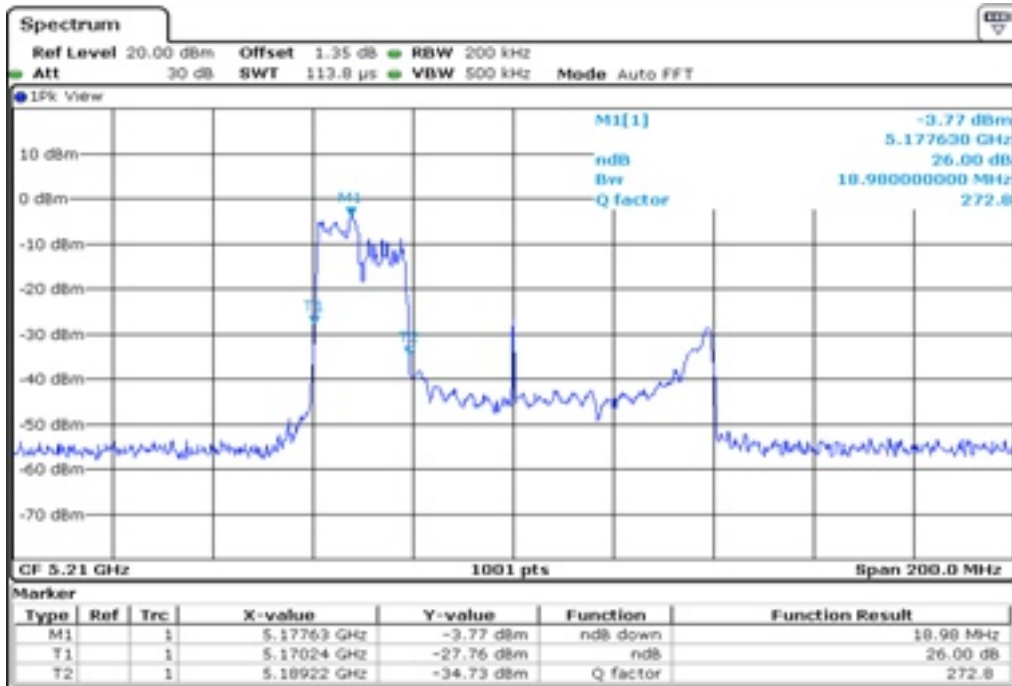

25 26 dB Bandwidth

26 26 dB Bandwidth

Test Band				WLAN_UNII1_AX			
Antenna				Ant 0			
Test Parameters for Channel Bandwidths							
Test Item	No.	Mode	Channel	Bandwidth	RU Tone	RB index	Verdict
26 dB Bandwidth	1	802.11ax HE80	42	80 MHz	26	Low	Pass
	2	802.11ax HE80	42	80 MHz	26	Middle	Pass
	3	802.11ax HE80	42	80 MHz	26	High	Pass
	4	802.11ax HE80	42	80 MHz	52	Low	Pass
	5	802.11ax HE80	42	80 MHz	52	Middle	Pass
	6	802.11ax HE80	42	80 MHz	52	High	Pass
	7	802.11ax HE80	42	80 MHz	106	Low	Pass
	8	802.11ax HE80	42	80 MHz	106	Middle	Pass
	9	802.11ax HE80	42	80 MHz	106	High	Pass
	10	802.11ax HE80	42	80 MHz	242	Low	Pass
	11	802.11ax HE80	42	80 MHz	242	Middle	Pass
	12	802.11ax HE80	42	80 MHz	242	High	Pass
	13	802.11ax HE80	42	80 MHz	484	Low	Pass
	14	802.11ax HE80	42	80 MHz	484	High	Pass
	15	802.11ax HE80	42	80 MHz	996	-	Pass
	16	802.11ax HE80	42	80 MHz	SU	-	Pass

1 26 dB Bandwidth

2 26 dB Bandwidth

3	26 dB Bandwidth
---	-----------------

4 26 dB Bandwidth

5 26 dB Bandwidth

6	26 dB Bandwidth
---	-----------------

7 26 dB Bandwidth

8 26 dB Bandwidth

9	26 dB Bandwidth
---	-----------------