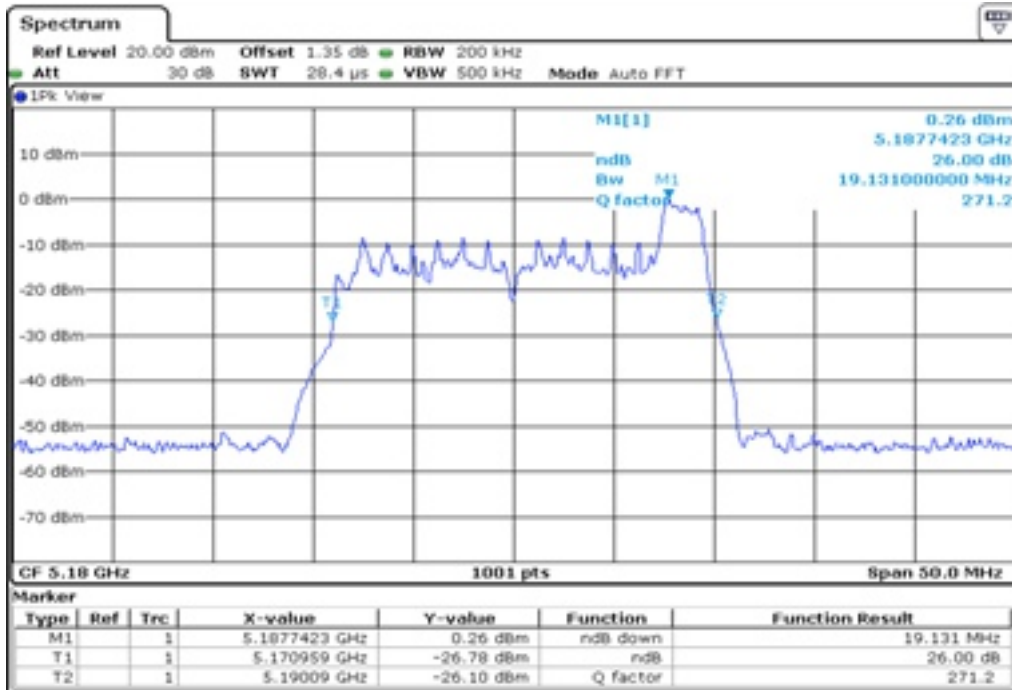

12	6 dB Bandwidth
----	----------------

13 6 dB Bandwidth

14 6 dB Bandwidth

15	6 dB Bandwidth
----	----------------

16	6 dB Bandwidth
----	----------------

Test Band				WLAN_UNII1_AX			
Antenna				Ant 0			
Test Parameters for Channel Bandwidths							
Test Item	No.	Mode	Channel	Bandwidth	RU Tone	RB index	Verdict
26 dB Bandwidth	1	802.11ax HE20	36	20 MHz	26	Low	Pass
	2	802.11ax HE20	36	20 MHz	26	Middle	Pass
	3	802.11ax HE20	36	20 MHz	26	High	Pass
	4	802.11ax HE20	44	20 MHz	26	Low	Pass
	5	802.11ax HE20	44	20 MHz	26	Middle	Pass
	6	802.11ax HE20	44	20 MHz	26	High	Pass
	7	802.11ax HE20	48	20 MHz	26	Low	Pass
	8	802.11ax HE20	48	20 MHz	26	Middle	Pass
	9	802.11ax HE20	48	20 MHz	26	High	Pass
	10	802.11ax HE20	36	20 MHz	52	Low	Pass
	11	802.11ax HE20	36	20 MHz	52	Middle	Pass
	12	802.11ax HE20	36	20 MHz	52	High	Pass
	13	802.11ax HE20	44	20 MHz	52	Low	Pass
	14	802.11ax HE20	44	20 MHz	52	Middle	Pass
	15	802.11ax HE20	44	20 MHz	52	High	Pass
	16	802.11ax HE20	48	20 MHz	52	Low	Pass
	17	802.11ax HE20	48	20 MHz	52	Middle	Pass
	18	802.11ax HE20	48	20 MHz	52	High	Pass
	19	802.11ax HE20	36	20 MHz	106	Low	Pass
	20	802.11ax HE20	36	20 MHz	106	High	Pass
	21	802.11ax HE20	44	20 MHz	106	Low	Pass
	22	802.11ax HE20	44	20 MHz	106	High	Pass
	23	802.11ax HE20	48	20 MHz	106	Low	Pass
	24	802.11ax HE20	48	20 MHz	106	High	Pass
	25	802.11ax HE20	36	20 MHz	242	-	Pass
	26	802.11ax HE20	44	20 MHz	242	-	Pass
	27	802.11ax HE20	48	20 MHz	242	-	Pass
	28	802.11ax HE20	36	20 MHz	SU	-	Pass
	29	802.11ax HE20	44	20 MHz	SU	-	Pass
	30	802.11ax HE20	48	20 MHz	SU	-	Pass

1 26 dB Bandwidth

2 26 dB Bandwidth

3 26 dB Bandwidth

4 26 dB Bandwidth

5 26 dB Bandwidth

6 26 dB Bandwidth

7 26 dB Bandwidth

8 26 dB Bandwidth