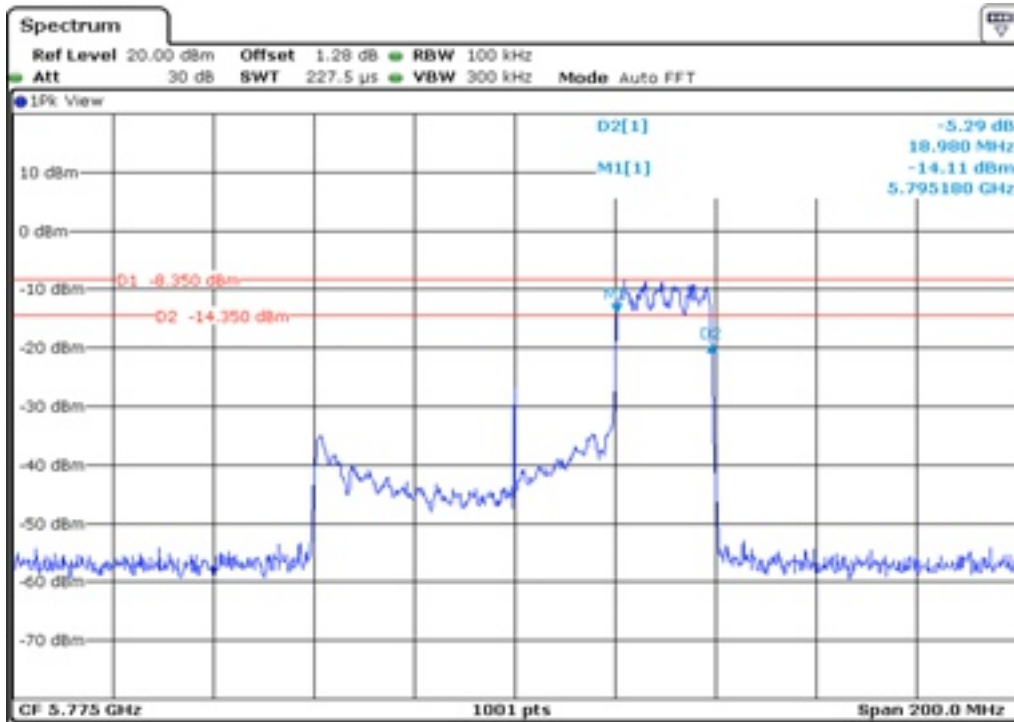

4 6 dB Bandwidth

5 6 dB Bandwidth

6	6 dB Bandwidth
---	----------------

7 6 dB Bandwidth

8 6 dB Bandwidth

9	6 dB Bandwidth
---	----------------

10	6 dB Bandwidth
----	----------------

11	6 dB Bandwidth
----	----------------

12	6 dB Bandwidth
----	----------------

13 6 dB Bandwidth

14 6 dB Bandwidth

15	6 dB Bandwidth
----	----------------

16	6 dB Bandwidth
----	----------------

Test Band				WLAN_UNII1_AX			
Antenna				Ant 0			
Test Parameters for Channel Bandwidths							
Test Item	No.	Mode	Channel	Bandwidth	RU Tone	RB index	Verdict
26 dB Bandwidth	1	802.11ax HE20	36	20 MHz	26	Low	Pass
	2	802.11ax HE20	36	20 MHz	26	Middle	Pass
	3	802.11ax HE20	36	20 MHz	26	High	Pass
	4	802.11ax HE20	44	20 MHz	26	Low	Pass
	5	802.11ax HE20	44	20 MHz	26	Middle	Pass
	6	802.11ax HE20	44	20 MHz	26	High	Pass
	7	802.11ax HE20	48	20 MHz	26	Low	Pass
	8	802.11ax HE20	48	20 MHz	26	Middle	Pass
	9	802.11ax HE20	48	20 MHz	26	High	Pass
	10	802.11ax HE20	36	20 MHz	52	Low	Pass
	11	802.11ax HE20	36	20 MHz	52	Middle	Pass
	12	802.11ax HE20	36	20 MHz	52	High	Pass
	13	802.11ax HE20	44	20 MHz	52	Low	Pass
	14	802.11ax HE20	44	20 MHz	52	Middle	Pass
	15	802.11ax HE20	44	20 MHz	52	High	Pass
	16	802.11ax HE20	48	20 MHz	52	Low	Pass
	17	802.11ax HE20	48	20 MHz	52	Middle	Pass
	18	802.11ax HE20	48	20 MHz	52	High	Pass
	19	802.11ax HE20	36	20 MHz	106	Low	Pass
	20	802.11ax HE20	36	20 MHz	106	High	Pass
	21	802.11ax HE20	44	20 MHz	106	Low	Pass
	22	802.11ax HE20	44	20 MHz	106	High	Pass
	23	802.11ax HE20	48	20 MHz	106	Low	Pass
	24	802.11ax HE20	48	20 MHz	106	High	Pass
	25	802.11ax HE20	36	20 MHz	242	-	Pass
	26	802.11ax HE20	44	20 MHz	242	-	Pass
	27	802.11ax HE20	48	20 MHz	242	-	Pass
	28	802.11ax HE20	36	20 MHz	SU	-	Pass
	29	802.11ax HE20	44	20 MHz	SU	-	Pass
	30	802.11ax HE20	48	20 MHz	SU	-	Pass