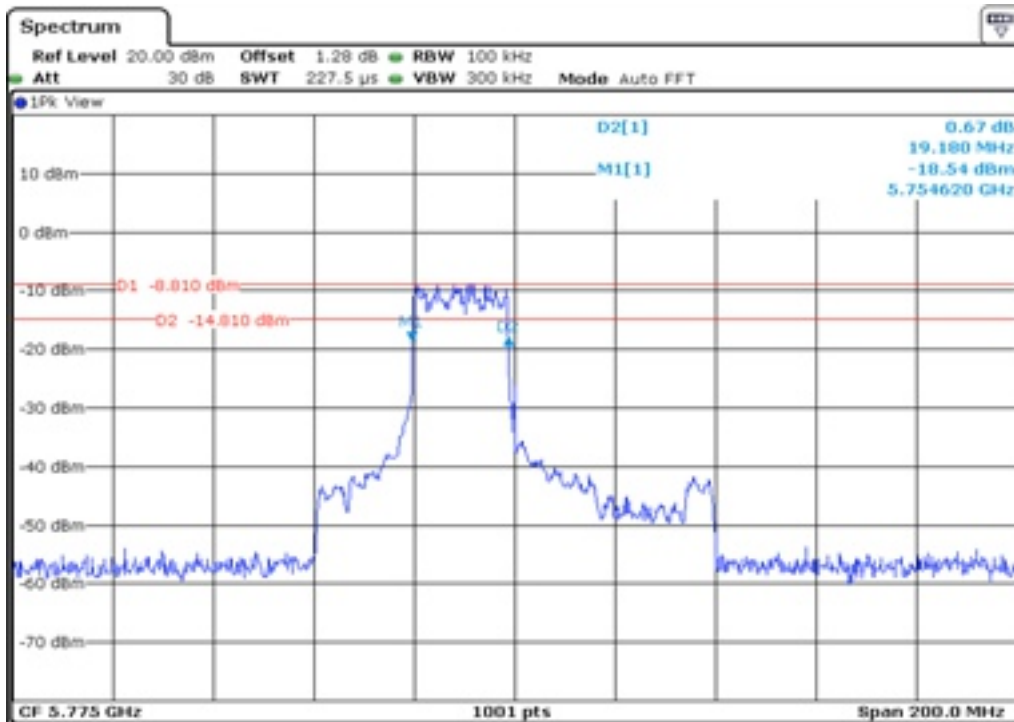

4 6 dB Bandwidth

5 6 dB Bandwidth

6	6 dB Bandwidth
---	----------------

7 6 dB Bandwidth

8 6 dB Bandwidth

9	6 dB Bandwidth
---	----------------

10	6 dB Bandwidth
----	----------------

11	6 dB Bandwidth
----	----------------

12	6 dB Bandwidth
----	----------------

13 6 dB Bandwidth

14 6 dB Bandwidth

15	6 dB Bandwidth
----	----------------

16	6 dB Bandwidth
----	----------------

Test Band				WLAN_UNII1_AX			
Antenna				Ant 0			
Test Parameters for Channel Bandwidths							
Test Item	No.	Mode	Channel	Bandwidth	RU Tone	RB index	Verdict
26 dB Bandwidth	1	802.11ax HE20	36	20 MHz	26	Low	Pass
	2	802.11ax HE20	36	20 MHz	26	Middle	Pass
	3	802.11ax HE20	36	20 MHz	26	High	Pass
	4	802.11ax HE20	44	20 MHz	26	Low	Pass
	5	802.11ax HE20	44	20 MHz	26	Middle	Pass
	6	802.11ax HE20	44	20 MHz	26	High	Pass
	7	802.11ax HE20	48	20 MHz	26	Low	Pass
	8	802.11ax HE20	48	20 MHz	26	Middle	Pass
	9	802.11ax HE20	48	20 MHz	26	High	Pass
	10	802.11ax HE20	36	20 MHz	52	Low	Pass
	11	802.11ax HE20	36	20 MHz	52	Middle	Pass
	12	802.11ax HE20	36	20 MHz	52	High	Pass
	13	802.11ax HE20	44	20 MHz	52	Low	Pass
	14	802.11ax HE20	44	20 MHz	52	Middle	Pass
	15	802.11ax HE20	44	20 MHz	52	High	Pass
	16	802.11ax HE20	48	20 MHz	52	Low	Pass
	17	802.11ax HE20	48	20 MHz	52	Middle	Pass
	18	802.11ax HE20	48	20 MHz	52	High	Pass
	19	802.11ax HE20	36	20 MHz	106	Low	Pass
	20	802.11ax HE20	36	20 MHz	106	High	Pass
	21	802.11ax HE20	44	20 MHz	106	Low	Pass
	22	802.11ax HE20	44	20 MHz	106	High	Pass
	23	802.11ax HE20	48	20 MHz	106	Low	Pass
	24	802.11ax HE20	48	20 MHz	106	High	Pass
	25	802.11ax HE20	36	20 MHz	242	-	Pass
	26	802.11ax HE20	44	20 MHz	242	-	Pass
	27	802.11ax HE20	48	20 MHz	242	-	Pass
	28	802.11ax HE20	36	20 MHz	SU	-	Pass
	29	802.11ax HE20	44	20 MHz	SU	-	Pass
	30	802.11ax HE20	48	20 MHz	SU	-	Pass