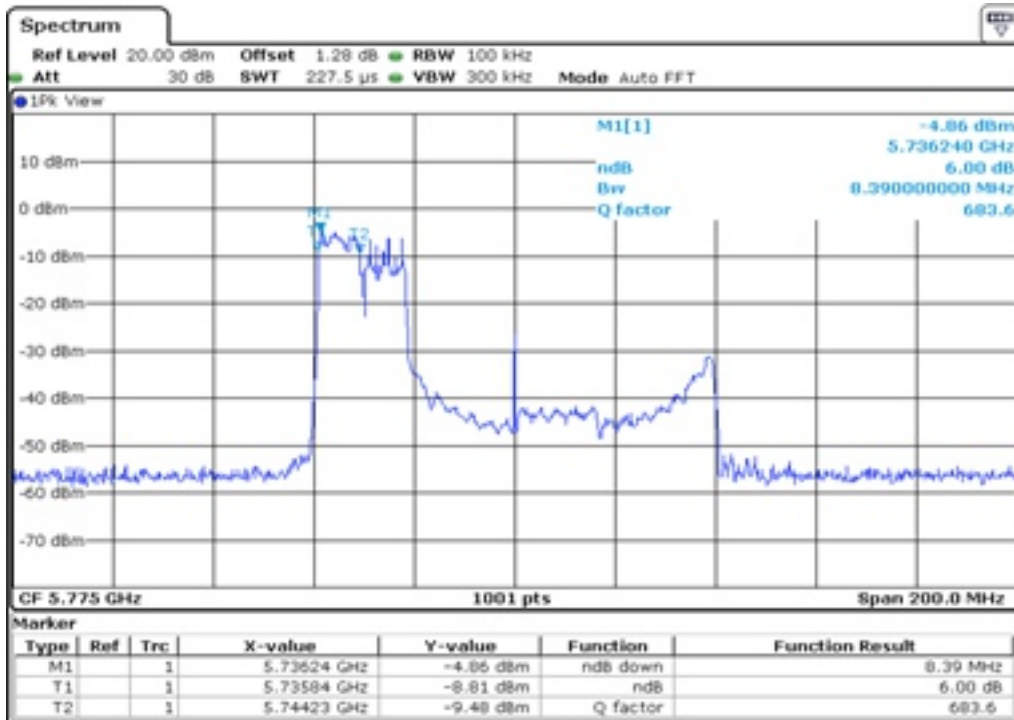

4 6 dB Bandwidth

5 6 dB Bandwidth

6	6 dB Bandwidth
---	----------------

7 6 dB Bandwidth

8 6 dB Bandwidth

9	6 dB Bandwidth
---	----------------

10	6 dB Bandwidth
----	----------------

11	6 dB Bandwidth
----	----------------

12	6 dB Bandwidth
----	----------------

13 6 dB Bandwidth

14 6 dB Bandwidth

15	6 dB Bandwidth
----	----------------

16	6 dB Bandwidth
----	----------------

Test Band				WLAN_UNII1_AX			
Antenna				Ant 0			
Test Parameters for Channel Bandwidths							
Test Item	No.	Mode	Channel	Bandwidth	RU Tone	RB index	Verdict
26 dB Bandwidth	1	802.11ax HE20	36	20 MHz	26	Low	Pass
	2	802.11ax HE20	36	20 MHz	26	Middle	Pass
	3	802.11ax HE20	36	20 MHz	26	High	Pass
	4	802.11ax HE20	44	20 MHz	26	Low	Pass
	5	802.11ax HE20	44	20 MHz	26	Middle	Pass
	6	802.11ax HE20	44	20 MHz	26	High	Pass
	7	802.11ax HE20	48	20 MHz	26	Low	Pass
	8	802.11ax HE20	48	20 MHz	26	Middle	Pass
	9	802.11ax HE20	48	20 MHz	26	High	Pass
	10	802.11ax HE20	36	20 MHz	52	Low	Pass
	11	802.11ax HE20	36	20 MHz	52	Middle	Pass
	12	802.11ax HE20	36	20 MHz	52	High	Pass
	13	802.11ax HE20	44	20 MHz	52	Low	Pass
	14	802.11ax HE20	44	20 MHz	52	Middle	Pass
	15	802.11ax HE20	44	20 MHz	52	High	Pass
	16	802.11ax HE20	48	20 MHz	52	Low	Pass
	17	802.11ax HE20	48	20 MHz	52	Middle	Pass
	18	802.11ax HE20	48	20 MHz	52	High	Pass
	19	802.11ax HE20	36	20 MHz	106	Low	Pass
	20	802.11ax HE20	36	20 MHz	106	High	Pass
	21	802.11ax HE20	44	20 MHz	106	Low	Pass
	22	802.11ax HE20	44	20 MHz	106	High	Pass
	23	802.11ax HE20	48	20 MHz	106	Low	Pass
	24	802.11ax HE20	48	20 MHz	106	High	Pass
	25	802.11ax HE20	36	20 MHz	242	-	Pass
	26	802.11ax HE20	44	20 MHz	242	-	Pass
	27	802.11ax HE20	48	20 MHz	242	-	Pass
	28	802.11ax HE20	36	20 MHz	SU	-	Pass
	29	802.11ax HE20	44	20 MHz	SU	-	Pass
	30	802.11ax HE20	48	20 MHz	SU	-	Pass