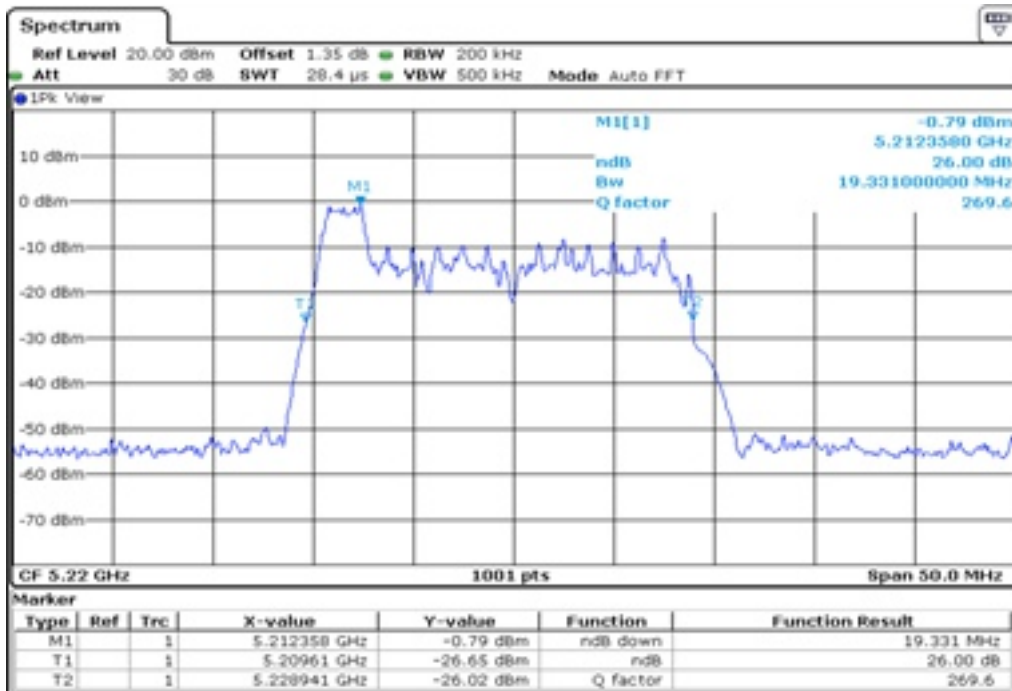

12	6 dB Bandwidth
----	----------------

13 6 dB Bandwidth

14 6 dB Bandwidth

15	6 dB Bandwidth
----	----------------

16	6 dB Bandwidth
----	----------------

Test Band				WLAN_UNII1_AX			
Antenna				Ant 0			
Test Parameters for Channel Bandwidths							
Test Item	No.	Mode	Channel	Bandwidth	RU Tone	RB index	Verdict
26 dB Bandwidth	1	802.11ax HE20	36	20 MHz	26	Low	Pass
	2	802.11ax HE20	36	20 MHz	26	Middle	Pass
	3	802.11ax HE20	36	20 MHz	26	High	Pass
	4	802.11ax HE20	44	20 MHz	26	Low	Pass
	5	802.11ax HE20	44	20 MHz	26	Middle	Pass
	6	802.11ax HE20	44	20 MHz	26	High	Pass
	7	802.11ax HE20	48	20 MHz	26	Low	Pass
	8	802.11ax HE20	48	20 MHz	26	Middle	Pass
	9	802.11ax HE20	48	20 MHz	26	High	Pass
	10	802.11ax HE20	36	20 MHz	52	Low	Pass
	11	802.11ax HE20	36	20 MHz	52	Middle	Pass
	12	802.11ax HE20	36	20 MHz	52	High	Pass
	13	802.11ax HE20	44	20 MHz	52	Low	Pass
	14	802.11ax HE20	44	20 MHz	52	Middle	Pass
	15	802.11ax HE20	44	20 MHz	52	High	Pass
	16	802.11ax HE20	48	20 MHz	52	Low	Pass
	17	802.11ax HE20	48	20 MHz	52	Middle	Pass
	18	802.11ax HE20	48	20 MHz	52	High	Pass
	19	802.11ax HE20	36	20 MHz	106	Low	Pass
	20	802.11ax HE20	36	20 MHz	106	High	Pass
	21	802.11ax HE20	44	20 MHz	106	Low	Pass
	22	802.11ax HE20	44	20 MHz	106	High	Pass
	23	802.11ax HE20	48	20 MHz	106	Low	Pass
	24	802.11ax HE20	48	20 MHz	106	High	Pass
	25	802.11ax HE20	36	20 MHz	242	-	Pass
	26	802.11ax HE20	44	20 MHz	242	-	Pass
	27	802.11ax HE20	48	20 MHz	242	-	Pass
	28	802.11ax HE20	36	20 MHz	SU	-	Pass
	29	802.11ax HE20	44	20 MHz	SU	-	Pass
	30	802.11ax HE20	48	20 MHz	SU	-	Pass

1 26 dB Bandwidth

2 26 dB Bandwidth

3 26 dB Bandwidth

4 26 dB Bandwidth

5 26 dB Bandwidth

6 26 dB Bandwidth

7 26 dB Bandwidth

8 26 dB Bandwidth