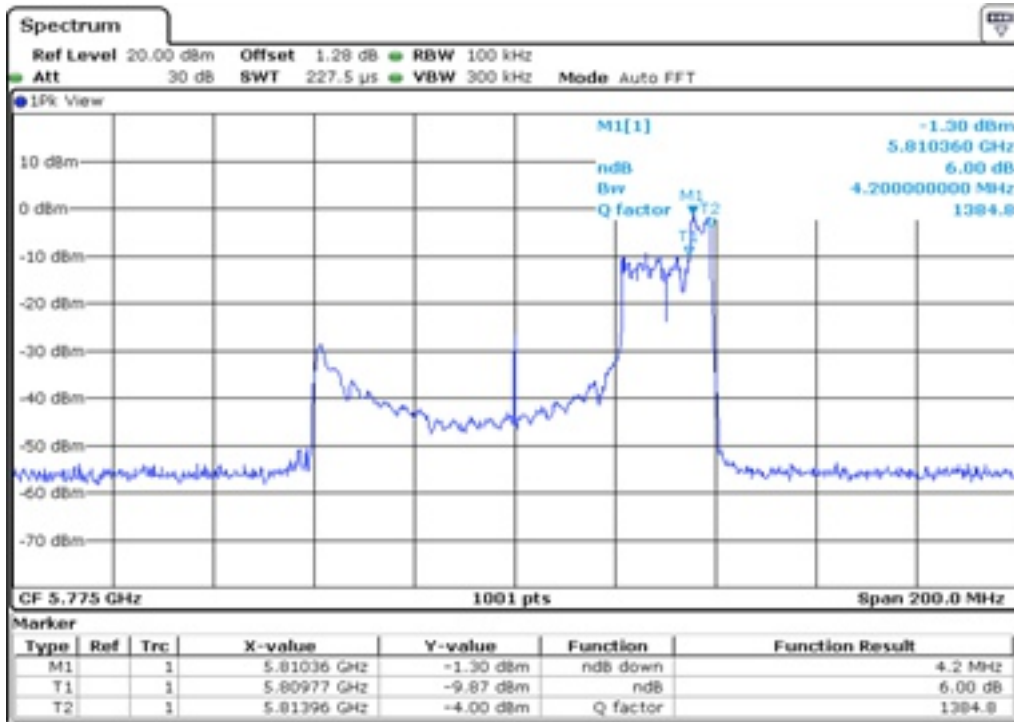

4 6 dB Bandwidth

5 6 dB Bandwidth

6	6 dB Bandwidth
---	----------------

7 6 dB Bandwidth

8 6 dB Bandwidth

9	6 dB Bandwidth
---	----------------

10	6 dB Bandwidth
----	----------------

11	6 dB Bandwidth
----	----------------

12	6 dB Bandwidth
----	----------------

13 6 dB Bandwidth

14 6 dB Bandwidth

15	6 dB Bandwidth
----	----------------

16	6 dB Bandwidth
----	----------------

Test Band				WLAN_UNII1_AX			
Antenna				Ant 0			
Test Parameters for Channel Bandwidths							
Test Item	No.	Mode	Channel	Bandwidth	RU Tone	RB index	Verdict
26 dB Bandwidth	1	802.11ax HE20	36	20 MHz	26	Low	Pass
	2	802.11ax HE20	36	20 MHz	26	Middle	Pass
	3	802.11ax HE20	36	20 MHz	26	High	Pass
	4	802.11ax HE20	44	20 MHz	26	Low	Pass
	5	802.11ax HE20	44	20 MHz	26	Middle	Pass
	6	802.11ax HE20	44	20 MHz	26	High	Pass
	7	802.11ax HE20	48	20 MHz	26	Low	Pass
	8	802.11ax HE20	48	20 MHz	26	Middle	Pass
	9	802.11ax HE20	48	20 MHz	26	High	Pass
	10	802.11ax HE20	36	20 MHz	52	Low	Pass
	11	802.11ax HE20	36	20 MHz	52	Middle	Pass
	12	802.11ax HE20	36	20 MHz	52	High	Pass
	13	802.11ax HE20	44	20 MHz	52	Low	Pass
	14	802.11ax HE20	44	20 MHz	52	Middle	Pass
	15	802.11ax HE20	44	20 MHz	52	High	Pass
	16	802.11ax HE20	48	20 MHz	52	Low	Pass
	17	802.11ax HE20	48	20 MHz	52	Middle	Pass
	18	802.11ax HE20	48	20 MHz	52	High	Pass
	19	802.11ax HE20	36	20 MHz	106	Low	Pass
	20	802.11ax HE20	36	20 MHz	106	High	Pass
	21	802.11ax HE20	44	20 MHz	106	Low	Pass
	22	802.11ax HE20	44	20 MHz	106	High	Pass
	23	802.11ax HE20	48	20 MHz	106	Low	Pass
	24	802.11ax HE20	48	20 MHz	106	High	Pass
	25	802.11ax HE20	36	20 MHz	242	-	Pass
	26	802.11ax HE20	44	20 MHz	242	-	Pass
	27	802.11ax HE20	48	20 MHz	242	-	Pass
	28	802.11ax HE20	36	20 MHz	SU	-	Pass
	29	802.11ax HE20	44	20 MHz	SU	-	Pass
	30	802.11ax HE20	48	20 MHz	SU	-	Pass