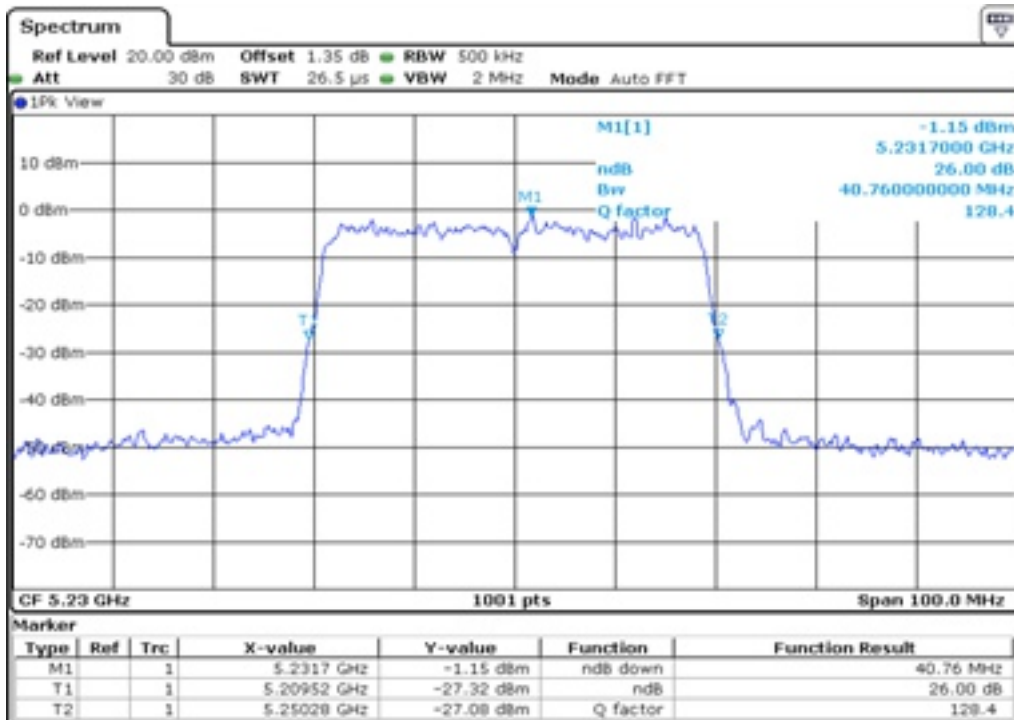

17 26 dB Bandwidth

18 26 dB Bandwidth

19 26 dB Bandwidth

20 26 dB Bandwidth

21 26 dB Bandwidth

22 26 dB Bandwidth

23 26 dB Bandwidth

24 26 dB Bandwidth

25 26 dB Bandwidth

26 26 dB Bandwidth

Test Band				WLAN_UNII1_AX			
Antenna				Ant 0			
Test Parameters for Channel Bandwidths							
Test Item	No.	Mode	Channel	Bandwidth	RU Tone	RB index	Verdict
26 dB Bandwidth	1	802.11ax HE80	42	80 MHz	26	Low	Pass
	2	802.11ax HE80	42	80 MHz	26	Middle	Pass
	3	802.11ax HE80	42	80 MHz	26	High	Pass
	4	802.11ax HE80	42	80 MHz	52	Low	Pass
	5	802.11ax HE80	42	80 MHz	52	Middle	Pass
	6	802.11ax HE80	42	80 MHz	52	High	Pass
	7	802.11ax HE80	42	80 MHz	106	Low	Pass
	8	802.11ax HE80	42	80 MHz	106	Middle	Pass
	9	802.11ax HE80	42	80 MHz	106	High	Pass
	10	802.11ax HE80	42	80 MHz	242	Low	Pass
	11	802.11ax HE80	42	80 MHz	242	Middle	Pass
	12	802.11ax HE80	42	80 MHz	242	High	Pass
	13	802.11ax HE80	42	80 MHz	484	Low	Pass
	14	802.11ax HE80	42	80 MHz	484	High	Pass
	15	802.11ax HE80	42	80 MHz	996	-	Pass
	16	802.11ax HE80	42	80 MHz	SU	-	Pass