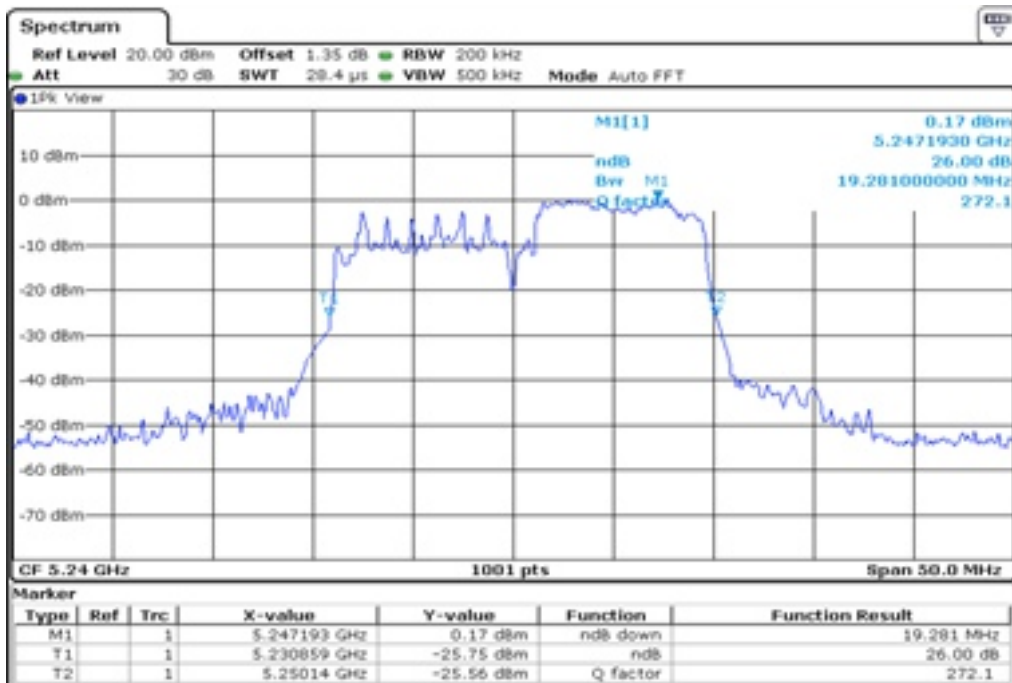

21 26 dB Bandwidth

22 26 dB Bandwidth

23

26 dB Bandwidth

24

26 dB Bandwidth

25 26 dB Bandwidth

26 26 dB Bandwidth

27	26 dB Bandwidth
----	-----------------

28 26 dB Bandwidth

29 26 dB Bandwidth

30	26 dB Bandwidth
----	-----------------

Test Band				WLAN_UNII1_AX			
Antenna				Ant 1			
Test Parameters for Channel Bandwidths							
Test Item	No.	Mode	Channel	Bandwidth	RU Tone	RB index	Verdict
26 dB Bandwidth	1	802.11ax HE20	36	20 MHz	26	Low	Pass
	2	802.11ax HE20	36	20 MHz	26	Middle	Pass
	3	802.11ax HE20	36	20 MHz	26	High	Pass
	4	802.11ax HE20	44	20 MHz	26	Low	Pass
	5	802.11ax HE20	44	20 MHz	26	Middle	Pass
	6	802.11ax HE20	44	20 MHz	26	High	Pass
	7	802.11ax HE20	48	20 MHz	26	Low	Pass
	8	802.11ax HE20	48	20 MHz	26	Middle	Pass
	9	802.11ax HE20	48	20 MHz	26	High	Pass
	10	802.11ax HE20	36	20 MHz	52	Low	Pass
	11	802.11ax HE20	36	20 MHz	52	Middle	Pass
	12	802.11ax HE20	36	20 MHz	52	High	Pass
	13	802.11ax HE20	44	20 MHz	52	Low	Pass
	14	802.11ax HE20	44	20 MHz	52	Middle	Pass
	15	802.11ax HE20	44	20 MHz	52	High	Pass
	16	802.11ax HE20	48	20 MHz	52	Low	Pass
	17	802.11ax HE20	48	20 MHz	52	Middle	Pass
	18	802.11ax HE20	48	20 MHz	52	High	Pass
	19	802.11ax HE20	36	20 MHz	106	Low	Pass
	20	802.11ax HE20	36	20 MHz	106	High	Pass
	21	802.11ax HE20	44	20 MHz	106	Low	Pass
	22	802.11ax HE20	44	20 MHz	106	High	Pass
	23	802.11ax HE20	48	20 MHz	106	Low	Pass
	24	802.11ax HE20	48	20 MHz	106	High	Pass
	25	802.11ax HE20	36	20 MHz	242	-	Pass
	26	802.11ax HE20	44	20 MHz	242	-	Pass
	27	802.11ax HE20	48	20 MHz	242	-	Pass
	28	802.11ax HE20	36	20 MHz	SU	-	Pass
	29	802.11ax HE20	44	20 MHz	SU	-	Pass
	30	802.11ax HE20	48	20 MHz	SU	-	Pass