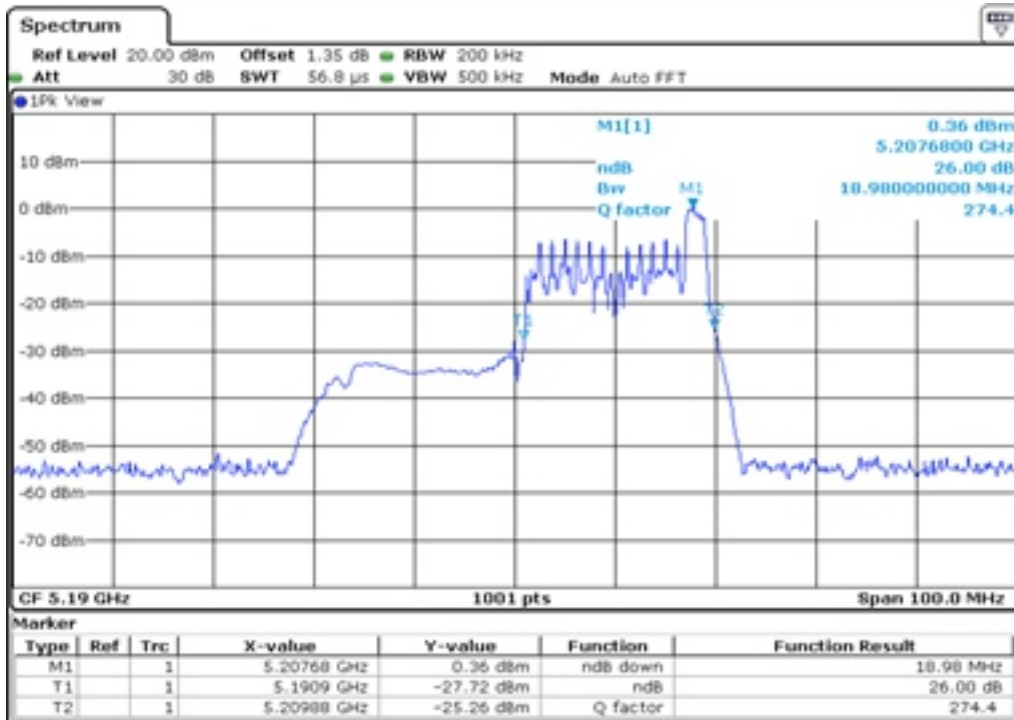

2 26 dB Bandwidth

3	26 dB Bandwidth