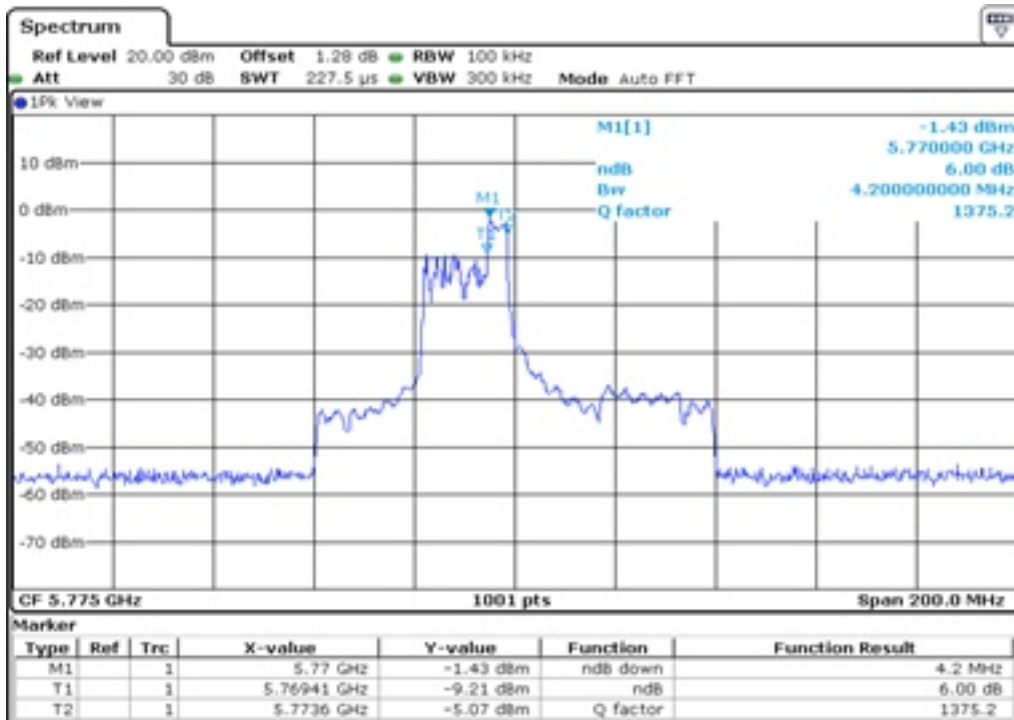

4 6 dB Bandwidth

5 6 dB Bandwidth

6	6 dB Bandwidth
---	----------------

7 6 dB Bandwidth

8 6 dB Bandwidth

9	6 dB Bandwidth
---	----------------

10	6 dB Bandwidth
----	----------------

11	6 dB Bandwidth
----	----------------

12	6 dB Bandwidth
----	----------------

13 6 dB Bandwidth

14 6 dB Bandwidth

15	6 dB Bandwidth
----	----------------

16	6 dB Bandwidth
----	----------------

Test Band				WLAN_UNII1_AX			
Antenna				Ant 0			
Test Parameters for Channel Bandwidths							
Test Item	No.	Mode	Channel	Bandwidth	RU Tone	RB index	Verdict
26 dB Bandwidth	1	802.11ax HE20	36	20 MHz	26	Low	Pass
	2	802.11ax HE20	36	20 MHz	26	Middle	Pass
	3	802.11ax HE20	36	20 MHz	26	High	Pass
	4	802.11ax HE20	44	20 MHz	26	Low	Pass
	5	802.11ax HE20	44	20 MHz	26	Middle	Pass
	6	802.11ax HE20	44	20 MHz	26	High	Pass
	7	802.11ax HE20	48	20 MHz	26	Low	Pass
	8	802.11ax HE20	48	20 MHz	26	Middle	Pass
	9	802.11ax HE20	48	20 MHz	26	High	Pass
	10	802.11ax HE20	36	20 MHz	52	Low	Pass
	11	802.11ax HE20	36	20 MHz	52	Middle	Pass
	12	802.11ax HE20	36	20 MHz	52	High	Pass
	13	802.11ax HE20	44	20 MHz	52	Low	Pass
	14	802.11ax HE20	44	20 MHz	52	Middle	Pass
	15	802.11ax HE20	44	20 MHz	52	High	Pass
	16	802.11ax HE20	48	20 MHz	52	Low	Pass
	17	802.11ax HE20	48	20 MHz	52	Middle	Pass
	18	802.11ax HE20	48	20 MHz	52	High	Pass
	19	802.11ax HE20	36	20 MHz	106	Low	Pass
	20	802.11ax HE20	36	20 MHz	106	High	Pass
	21	802.11ax HE20	44	20 MHz	106	Low	Pass
	22	802.11ax HE20	44	20 MHz	106	High	Pass
	23	802.11ax HE20	48	20 MHz	106	Low	Pass
	24	802.11ax HE20	48	20 MHz	106	High	Pass
	25	802.11ax HE20	36	20 MHz	242	-	Pass
	26	802.11ax HE20	44	20 MHz	242	-	Pass
	27	802.11ax HE20	48	20 MHz	242	-	Pass
	28	802.11ax HE20	36	20 MHz	SU	-	Pass
	29	802.11ax HE20	44	20 MHz	SU	-	Pass
	30	802.11ax HE20	48	20 MHz	SU	-	Pass