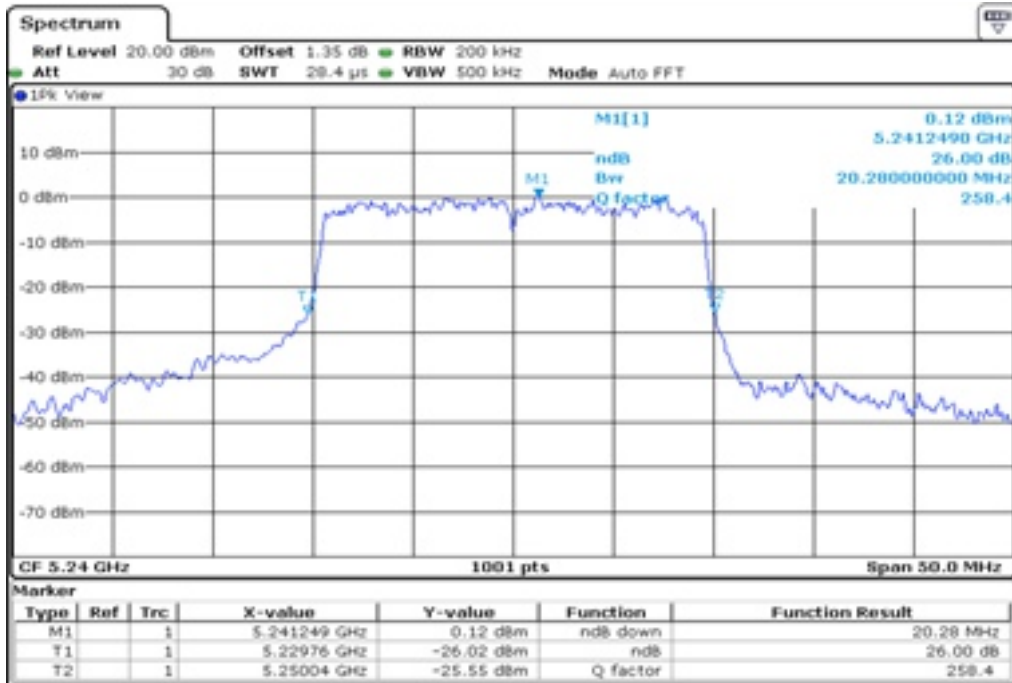

21 26 dB Bandwidth

22 26 dB Bandwidth

23

26 dB Bandwidth

24

26 dB Bandwidth

25 26 dB Bandwidth

26 26 dB Bandwidth

27	26 dB Bandwidth
----	-----------------

28 26 dB Bandwidth

29 26 dB Bandwidth

30	26 dB Bandwidth
----	-----------------

Test Band				WLAN_UNII1_AX			
Antenna				Ant 1			
Test Parameters for Channel Bandwidths							
Test Item	No.	Mode	Channel	Bandwidth	RU Tone	RB index	Verdict
26 dB Bandwidth	1	802.11ax HE20	36	20 MHz	26	Low	Pass
	2	802.11ax HE20	36	20 MHz	26	Middle	Pass
	3	802.11ax HE20	36	20 MHz	26	High	Pass
	4	802.11ax HE20	44	20 MHz	26	Low	Pass
	5	802.11ax HE20	44	20 MHz	26	Middle	Pass
	6	802.11ax HE20	44	20 MHz	26	High	Pass
	7	802.11ax HE20	48	20 MHz	26	Low	Pass
	8	802.11ax HE20	48	20 MHz	26	Middle	Pass
	9	802.11ax HE20	48	20 MHz	26	High	Pass
	10	802.11ax HE20	36	20 MHz	52	Low	Pass
	11	802.11ax HE20	36	20 MHz	52	Middle	Pass
	12	802.11ax HE20	36	20 MHz	52	High	Pass
	13	802.11ax HE20	44	20 MHz	52	Low	Pass
	14	802.11ax HE20	44	20 MHz	52	Middle	Pass
	15	802.11ax HE20	44	20 MHz	52	High	Pass
	16	802.11ax HE20	48	20 MHz	52	Low	Pass
	17	802.11ax HE20	48	20 MHz	52	Middle	Pass
	18	802.11ax HE20	48	20 MHz	52	High	Pass
	19	802.11ax HE20	36	20 MHz	106	Low	Pass
	20	802.11ax HE20	36	20 MHz	106	High	Pass
	21	802.11ax HE20	44	20 MHz	106	Low	Pass
	22	802.11ax HE20	44	20 MHz	106	High	Pass
	23	802.11ax HE20	48	20 MHz	106	Low	Pass
	24	802.11ax HE20	48	20 MHz	106	High	Pass
	25	802.11ax HE20	36	20 MHz	242	-	Pass
	26	802.11ax HE20	44	20 MHz	242	-	Pass
	27	802.11ax HE20	48	20 MHz	242	-	Pass
	28	802.11ax HE20	36	20 MHz	SU	-	Pass
	29	802.11ax HE20	44	20 MHz	SU	-	Pass
	30	802.11ax HE20	48	20 MHz	SU	-	Pass