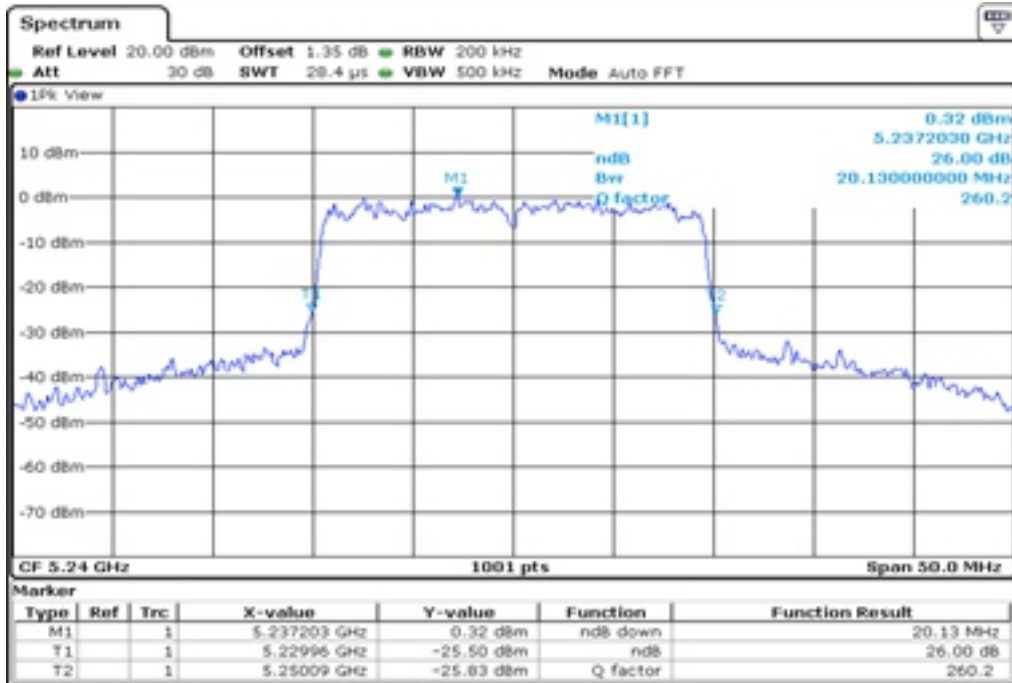

21 26 dB Bandwidth

22 26 dB Bandwidth

23

26 dB Bandwidth

24

26 dB Bandwidth

25 26 dB Bandwidth

26 26 dB Bandwidth

27	26 dB Bandwidth
----	-----------------

28 26 dB Bandwidth

29 26 dB Bandwidth

30	26 dB Bandwidth
----	-----------------

Test Band				WLAN_UNII1_AX			
Antenna				Ant 1			
Test Parameters for Channel Bandwidths							
Test Item	No.	Mode	Channel	Bandwidth	RU Tone	RB index	Verdict
26 dB Bandwidth	1	802.11ax HE20	36	20 MHz	26	Low	Pass
	2	802.11ax HE20	36	20 MHz	26	Middle	Pass
	3	802.11ax HE20	36	20 MHz	26	High	Pass
	4	802.11ax HE20	44	20 MHz	26	Low	Pass
	5	802.11ax HE20	44	20 MHz	26	Middle	Pass
	6	802.11ax HE20	44	20 MHz	26	High	Pass
	7	802.11ax HE20	48	20 MHz	26	Low	Pass
	8	802.11ax HE20	48	20 MHz	26	Middle	Pass
	9	802.11ax HE20	48	20 MHz	26	High	Pass
	10	802.11ax HE20	36	20 MHz	52	Low	Pass
	11	802.11ax HE20	36	20 MHz	52	Middle	Pass
	12	802.11ax HE20	36	20 MHz	52	High	Pass
	13	802.11ax HE20	44	20 MHz	52	Low	Pass
	14	802.11ax HE20	44	20 MHz	52	Middle	Pass
	15	802.11ax HE20	44	20 MHz	52	High	Pass
	16	802.11ax HE20	48	20 MHz	52	Low	Pass
	17	802.11ax HE20	48	20 MHz	52	Middle	Pass
	18	802.11ax HE20	48	20 MHz	52	High	Pass
	19	802.11ax HE20	36	20 MHz	106	Low	Pass
	20	802.11ax HE20	36	20 MHz	106	High	Pass
	21	802.11ax HE20	44	20 MHz	106	Low	Pass
	22	802.11ax HE20	44	20 MHz	106	High	Pass
	23	802.11ax HE20	48	20 MHz	106	Low	Pass
	24	802.11ax HE20	48	20 MHz	106	High	Pass
	25	802.11ax HE20	36	20 MHz	242	-	Pass
	26	802.11ax HE20	44	20 MHz	242	-	Pass
	27	802.11ax HE20	48	20 MHz	242	-	Pass
	28	802.11ax HE20	36	20 MHz	SU	-	Pass
	29	802.11ax HE20	44	20 MHz	SU	-	Pass
	30	802.11ax HE20	48	20 MHz	SU	-	Pass