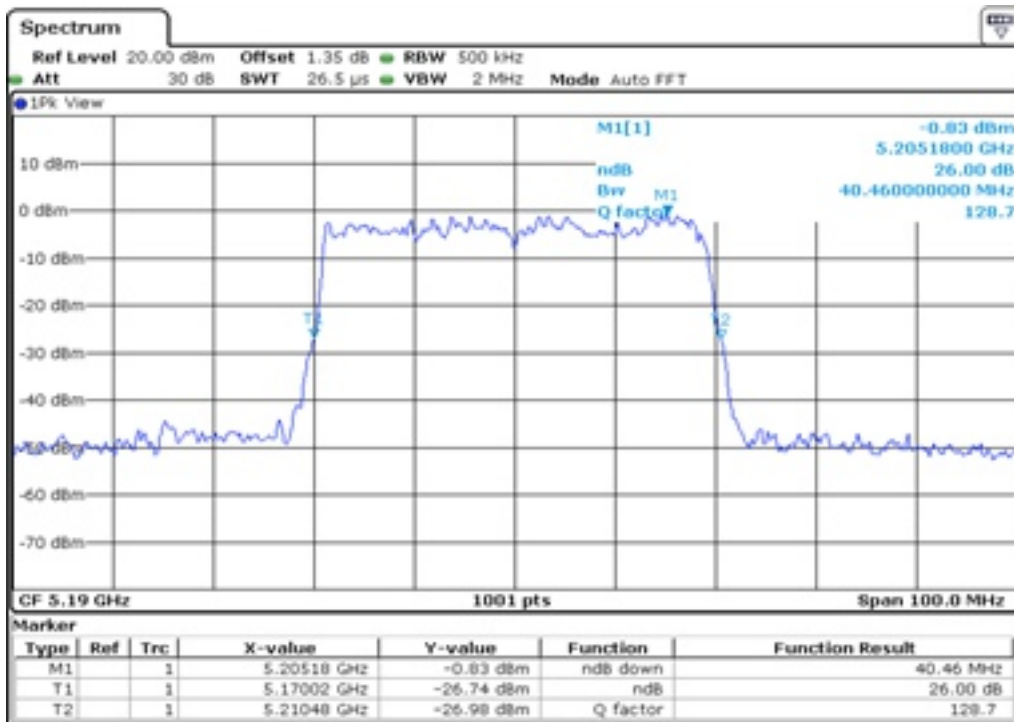

17 26 dB Bandwidth

18 26 dB Bandwidth

19 26 dB Bandwidth

20 26 dB Bandwidth

21 26 dB Bandwidth

22 26 dB Bandwidth

23 26 dB Bandwidth

24 26 dB Bandwidth

25 26 dB Bandwidth

26 26 dB Bandwidth

Test Band				WLAN_UNII1_AX			
Antenna				Ant 0			
Test Parameters for Channel Bandwidths							
Test Item	No.	Mode	Channel	Bandwidth	RU Tone	RB index	Verdict
26 dB Bandwidth	1	802.11ax HE80	42	80 MHz	26	Low	Pass
	2	802.11ax HE80	42	80 MHz	26	Middle	Pass
	3	802.11ax HE80	42	80 MHz	26	High	Pass
	4	802.11ax HE80	42	80 MHz	52	Low	Pass
	5	802.11ax HE80	42	80 MHz	52	Middle	Pass
	6	802.11ax HE80	42	80 MHz	52	High	Pass
	7	802.11ax HE80	42	80 MHz	106	Low	Pass
	8	802.11ax HE80	42	80 MHz	106	Middle	Pass
	9	802.11ax HE80	42	80 MHz	106	High	Pass
	10	802.11ax HE80	42	80 MHz	242	Low	Pass
	11	802.11ax HE80	42	80 MHz	242	Middle	Pass
	12	802.11ax HE80	42	80 MHz	242	High	Pass
	13	802.11ax HE80	42	80 MHz	484	Low	Pass
	14	802.11ax HE80	42	80 MHz	484	High	Pass
	15	802.11ax HE80	42	80 MHz	996	-	Pass
	16	802.11ax HE80	42	80 MHz	SU	-	Pass