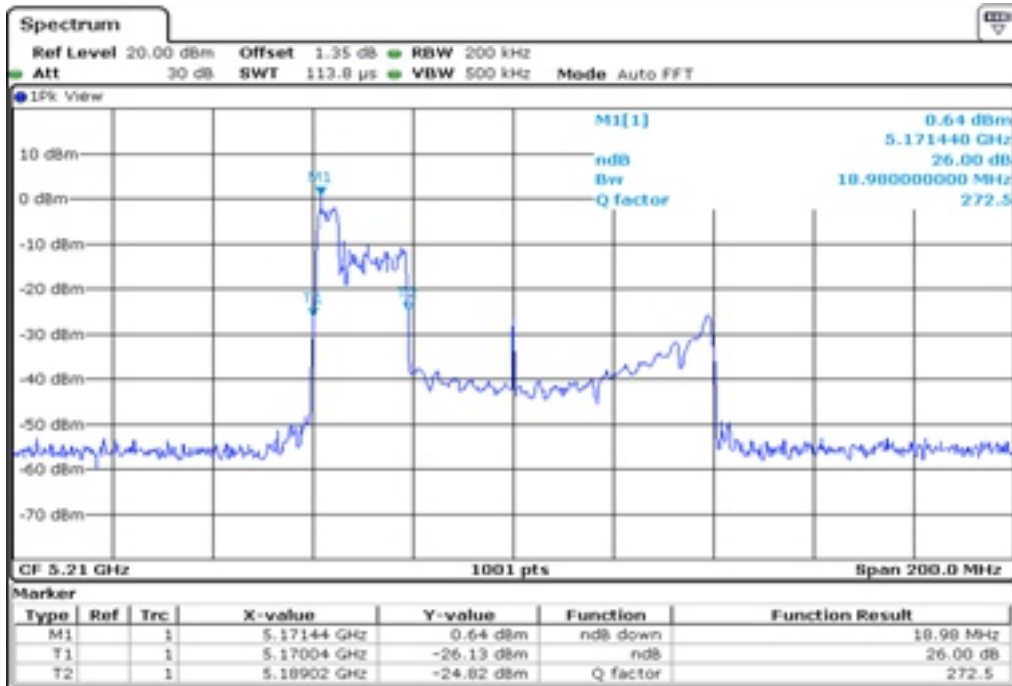

4 26 dB Bandwidth