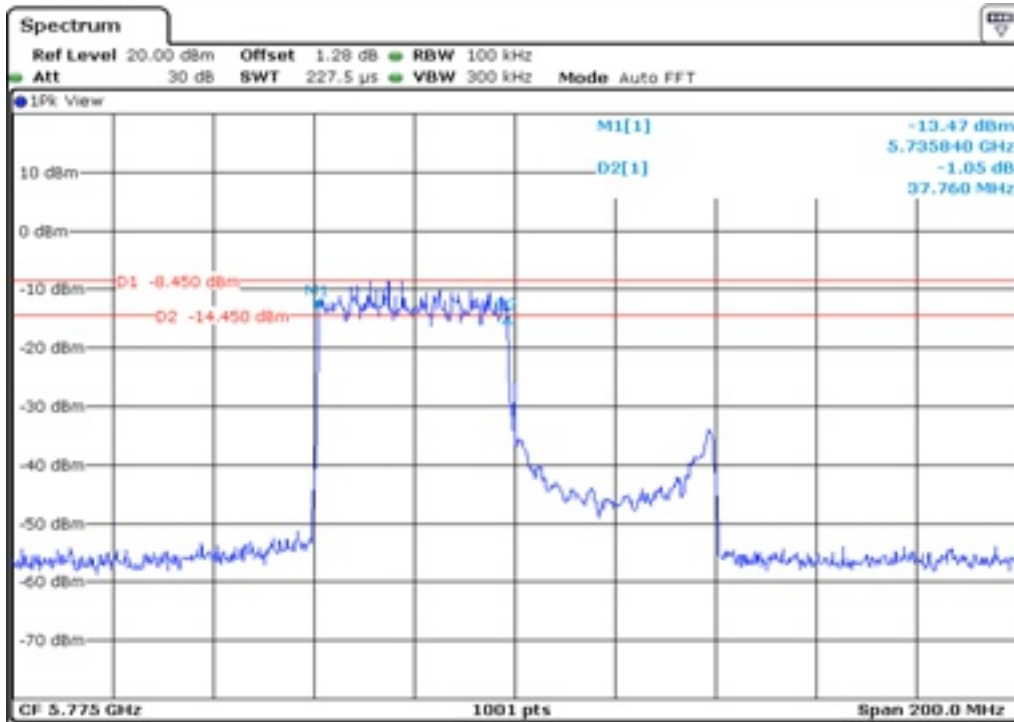

4 6 dB Bandwidth

5 6 dB Bandwidth

6	6 dB Bandwidth
---	----------------

7 6 dB Bandwidth

8 6 dB Bandwidth

9	6 dB Bandwidth
---	----------------

10	6 dB Bandwidth
----	----------------

11	6 dB Bandwidth
----	----------------

12	6 dB Bandwidth
----	----------------

13 6 dB Bandwidth

14 6 dB Bandwidth

15	6 dB Bandwidth
----	----------------

16	6 dB Bandwidth
----	----------------

Test Band				WLAN_UNII1_AX			
Antenna				Ant 0			
Test Parameters for Channel Bandwidths							
Test Item	No.	Mode	Channel	Bandwidth	RU Tone	RB index	Verdict
26 dB Bandwidth	1	802.11ax HE20	36	20 MHz	26	Low	Pass
	2	802.11ax HE20	36	20 MHz	26	Middle	Pass
	3	802.11ax HE20	36	20 MHz	26	High	Pass
	4	802.11ax HE20	44	20 MHz	26	Low	Pass
	5	802.11ax HE20	44	20 MHz	26	Middle	Pass
	6	802.11ax HE20	44	20 MHz	26	High	Pass
	7	802.11ax HE20	48	20 MHz	26	Low	Pass
	8	802.11ax HE20	48	20 MHz	26	Middle	Pass
	9	802.11ax HE20	48	20 MHz	26	High	Pass
	10	802.11ax HE20	36	20 MHz	52	Low	Pass
	11	802.11ax HE20	36	20 MHz	52	Middle	Pass
	12	802.11ax HE20	36	20 MHz	52	High	Pass
	13	802.11ax HE20	44	20 MHz	52	Low	Pass
	14	802.11ax HE20	44	20 MHz	52	Middle	Pass
	15	802.11ax HE20	44	20 MHz	52	High	Pass
	16	802.11ax HE20	48	20 MHz	52	Low	Pass
	17	802.11ax HE20	48	20 MHz	52	Middle	Pass
	18	802.11ax HE20	48	20 MHz	52	High	Pass
	19	802.11ax HE20	36	20 MHz	106	Low	Pass
	20	802.11ax HE20	36	20 MHz	106	High	Pass
	21	802.11ax HE20	44	20 MHz	106	Low	Pass
	22	802.11ax HE20	44	20 MHz	106	High	Pass
	23	802.11ax HE20	48	20 MHz	106	Low	Pass
	24	802.11ax HE20	48	20 MHz	106	High	Pass
	25	802.11ax HE20	36	20 MHz	242	-	Pass
	26	802.11ax HE20	44	20 MHz	242	-	Pass
	27	802.11ax HE20	48	20 MHz	242	-	Pass
	28	802.11ax HE20	36	20 MHz	SU	-	Pass
	29	802.11ax HE20	44	20 MHz	SU	-	Pass
	30	802.11ax HE20	48	20 MHz	SU	-	Pass