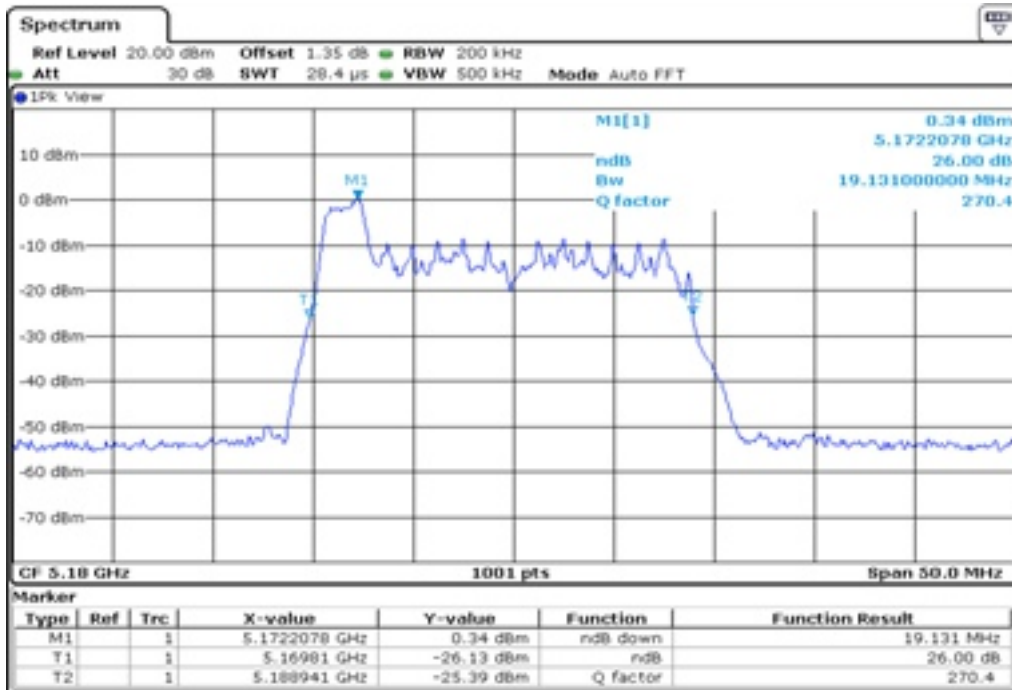

12	6 dB Bandwidth
----	----------------

13 6 dB Bandwidth

14 6 dB Bandwidth

15	6 dB Bandwidth
----	----------------

16	6 dB Bandwidth
----	----------------

Test Band				WLAN_UNII1_AX			
Antenna				Ant 0			
Test Parameters for Channel Bandwidths							
Test Item	No.	Mode	Channel	Bandwidth	RU Tone	RB index	Verdict
26 dB Bandwidth	1	802.11ax HE20	36	20 MHz	26	Low	Pass
	2	802.11ax HE20	36	20 MHz	26	Middle	Pass
	3	802.11ax HE20	36	20 MHz	26	High	Pass
	4	802.11ax HE20	44	20 MHz	26	Low	Pass
	5	802.11ax HE20	44	20 MHz	26	Middle	Pass
	6	802.11ax HE20	44	20 MHz	26	High	Pass
	7	802.11ax HE20	48	20 MHz	26	Low	Pass
	8	802.11ax HE20	48	20 MHz	26	Middle	Pass
	9	802.11ax HE20	48	20 MHz	26	High	Pass
	10	802.11ax HE20	36	20 MHz	52	Low	Pass
	11	802.11ax HE20	36	20 MHz	52	Middle	Pass
	12	802.11ax HE20	36	20 MHz	52	High	Pass
	13	802.11ax HE20	44	20 MHz	52	Low	Pass
	14	802.11ax HE20	44	20 MHz	52	Middle	Pass
	15	802.11ax HE20	44	20 MHz	52	High	Pass
	16	802.11ax HE20	48	20 MHz	52	Low	Pass
	17	802.11ax HE20	48	20 MHz	52	Middle	Pass
	18	802.11ax HE20	48	20 MHz	52	High	Pass
	19	802.11ax HE20	36	20 MHz	106	Low	Pass
	20	802.11ax HE20	36	20 MHz	106	High	Pass
	21	802.11ax HE20	44	20 MHz	106	Low	Pass
	22	802.11ax HE20	44	20 MHz	106	High	Pass
	23	802.11ax HE20	48	20 MHz	106	Low	Pass
	24	802.11ax HE20	48	20 MHz	106	High	Pass
	25	802.11ax HE20	36	20 MHz	242	-	Pass
	26	802.11ax HE20	44	20 MHz	242	-	Pass
	27	802.11ax HE20	48	20 MHz	242	-	Pass
	28	802.11ax HE20	36	20 MHz	SU	-	Pass
	29	802.11ax HE20	44	20 MHz	SU	-	Pass
	30	802.11ax HE20	48	20 MHz	SU	-	Pass

1 26 dB Bandwidth

2 26 dB Bandwidth

3 26 dB Bandwidth

4 26 dB Bandwidth

5 26 dB Bandwidth

6 26 dB Bandwidth

7 26 dB Bandwidth

8 26 dB Bandwidth