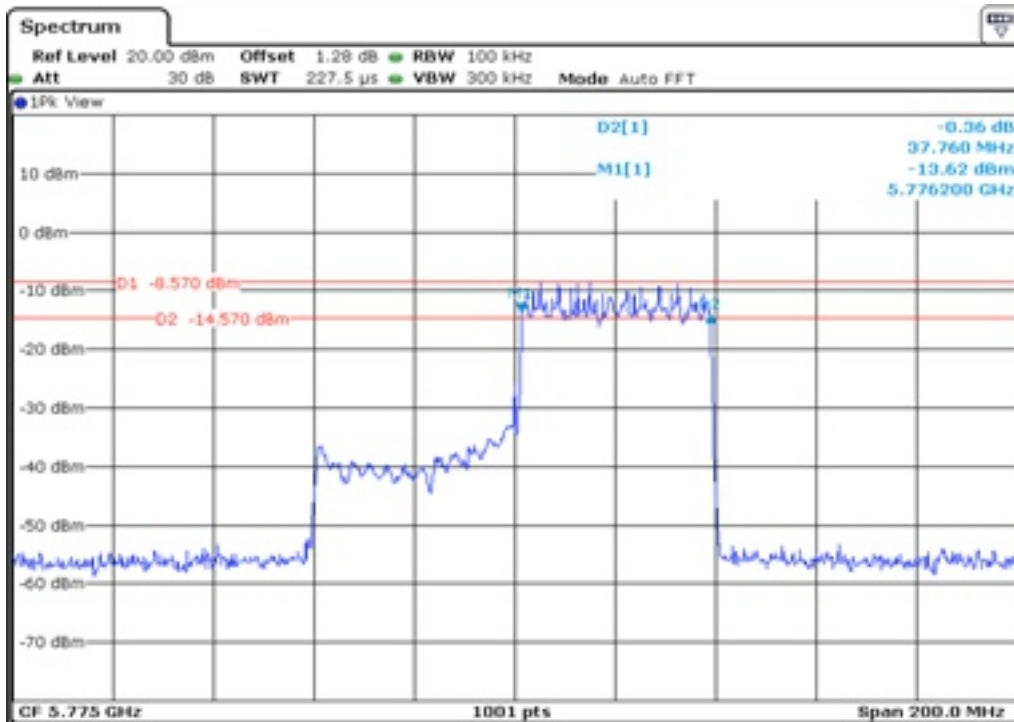

4 6 dB Bandwidth

5 6 dB Bandwidth

6	6 dB Bandwidth
---	----------------

7 6 dB Bandwidth

8 6 dB Bandwidth

9	6 dB Bandwidth
---	----------------

10	6 dB Bandwidth
----	----------------

11	6 dB Bandwidth
----	----------------

12	6 dB Bandwidth
----	----------------

13 6 dB Bandwidth

14 6 dB Bandwidth

15	6 dB Bandwidth
----	----------------

16	6 dB Bandwidth
----	----------------

Test Band				WLAN_UNII1_AX			
Antenna				Ant 0			
Test Parameters for Channel Bandwidths							
Test Item	No.	Mode	Channel	Bandwidth	RU Tone	RB index	Verdict
26 dB Bandwidth	1	802.11ax HE20	36	20 MHz	26	Low	Pass
	2	802.11ax HE20	36	20 MHz	26	Middle	Pass
	3	802.11ax HE20	36	20 MHz	26	High	Pass
	4	802.11ax HE20	44	20 MHz	26	Low	Pass
	5	802.11ax HE20	44	20 MHz	26	Middle	Pass
	6	802.11ax HE20	44	20 MHz	26	High	Pass
	7	802.11ax HE20	48	20 MHz	26	Low	Pass
	8	802.11ax HE20	48	20 MHz	26	Middle	Pass
	9	802.11ax HE20	48	20 MHz	26	High	Pass
	10	802.11ax HE20	36	20 MHz	52	Low	Pass
	11	802.11ax HE20	36	20 MHz	52	Middle	Pass
	12	802.11ax HE20	36	20 MHz	52	High	Pass
	13	802.11ax HE20	44	20 MHz	52	Low	Pass
	14	802.11ax HE20	44	20 MHz	52	Middle	Pass
	15	802.11ax HE20	44	20 MHz	52	High	Pass
	16	802.11ax HE20	48	20 MHz	52	Low	Pass
	17	802.11ax HE20	48	20 MHz	52	Middle	Pass
	18	802.11ax HE20	48	20 MHz	52	High	Pass
	19	802.11ax HE20	36	20 MHz	106	Low	Pass
	20	802.11ax HE20	36	20 MHz	106	High	Pass
	21	802.11ax HE20	44	20 MHz	106	Low	Pass
	22	802.11ax HE20	44	20 MHz	106	High	Pass
	23	802.11ax HE20	48	20 MHz	106	Low	Pass
	24	802.11ax HE20	48	20 MHz	106	High	Pass
	25	802.11ax HE20	36	20 MHz	242	-	Pass
	26	802.11ax HE20	44	20 MHz	242	-	Pass
	27	802.11ax HE20	48	20 MHz	242	-	Pass
	28	802.11ax HE20	36	20 MHz	SU	-	Pass
	29	802.11ax HE20	44	20 MHz	SU	-	Pass
	30	802.11ax HE20	48	20 MHz	SU	-	Pass