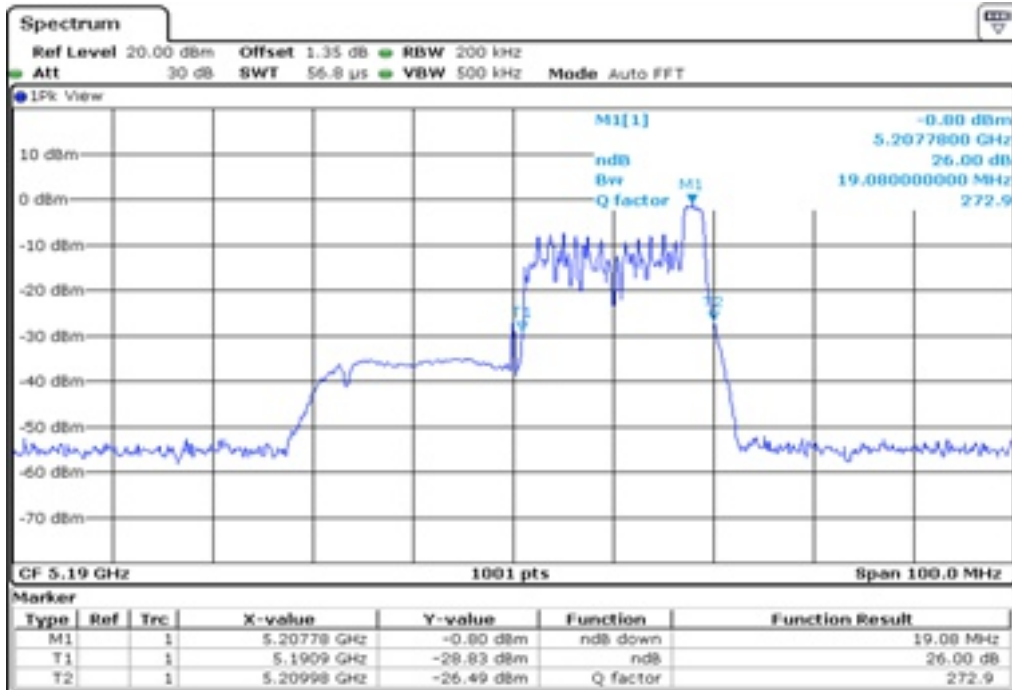

2 26 dB Bandwidth

3 26 dB Bandwidth