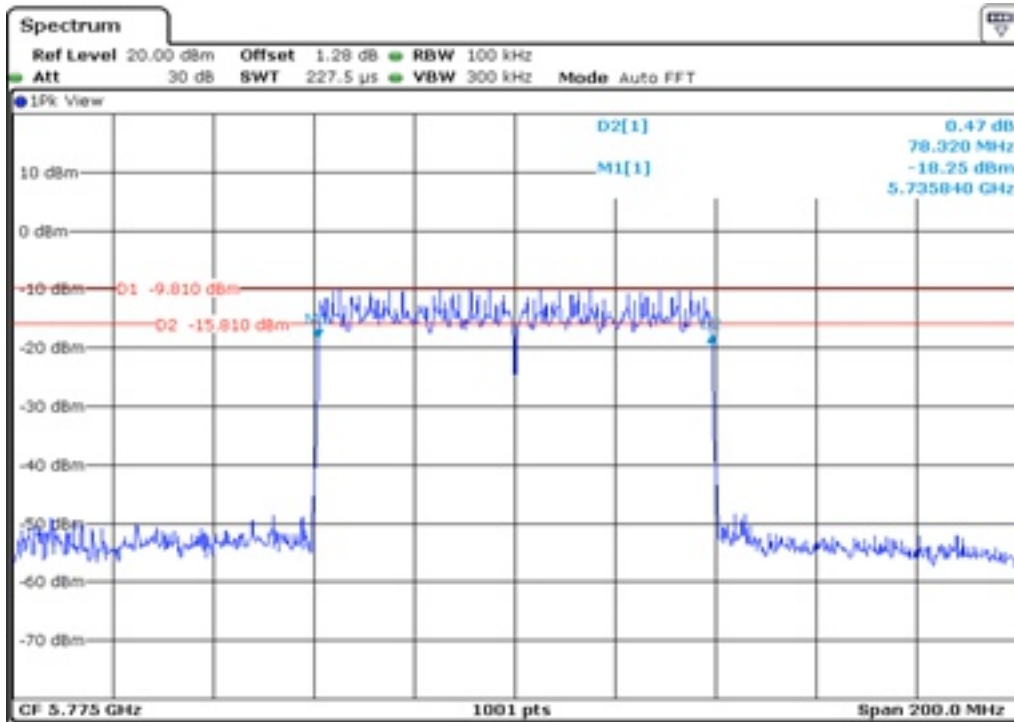

12	6 dB Bandwidth
----	----------------

13 6 dB Bandwidth

14 6 dB Bandwidth

15	6 dB Bandwidth
----	----------------

16	6 dB Bandwidth
----	----------------

Test Band				WLAN_UNII1_AX			
Antenna				Ant 0			
Test Parameters for Channel Bandwidths							
Test Item	No.	Mode	Channel	Bandwidth	RU Tone	RB index	Verdict
26 dB Bandwidth	1	802.11ax HE20	36	20 MHz	26	Low	Pass
	2	802.11ax HE20	36	20 MHz	26	Middle	Pass
	3	802.11ax HE20	36	20 MHz	26	High	Pass
	4	802.11ax HE20	44	20 MHz	26	Low	Pass
	5	802.11ax HE20	44	20 MHz	26	Middle	Pass
	6	802.11ax HE20	44	20 MHz	26	High	Pass
	7	802.11ax HE20	48	20 MHz	26	Low	Pass
	8	802.11ax HE20	48	20 MHz	26	Middle	Pass
	9	802.11ax HE20	48	20 MHz	26	High	Pass
	10	802.11ax HE20	36	20 MHz	52	Low	Pass
	11	802.11ax HE20	36	20 MHz	52	Middle	Pass
	12	802.11ax HE20	36	20 MHz	52	High	Pass
	13	802.11ax HE20	44	20 MHz	52	Low	Pass
	14	802.11ax HE20	44	20 MHz	52	Middle	Pass
	15	802.11ax HE20	44	20 MHz	52	High	Pass
	16	802.11ax HE20	48	20 MHz	52	Low	Pass
	17	802.11ax HE20	48	20 MHz	52	Middle	Pass
	18	802.11ax HE20	48	20 MHz	52	High	Pass
	19	802.11ax HE20	36	20 MHz	106	Low	Pass
	20	802.11ax HE20	36	20 MHz	106	High	Pass
	21	802.11ax HE20	44	20 MHz	106	Low	Pass
	22	802.11ax HE20	44	20 MHz	106	High	Pass
	23	802.11ax HE20	48	20 MHz	106	Low	Pass
	24	802.11ax HE20	48	20 MHz	106	High	Pass
	25	802.11ax HE20	36	20 MHz	242	-	Pass
	26	802.11ax HE20	44	20 MHz	242	-	Pass
	27	802.11ax HE20	48	20 MHz	242	-	Pass
	28	802.11ax HE20	36	20 MHz	SU	-	Pass
	29	802.11ax HE20	44	20 MHz	SU	-	Pass
	30	802.11ax HE20	48	20 MHz	SU	-	Pass