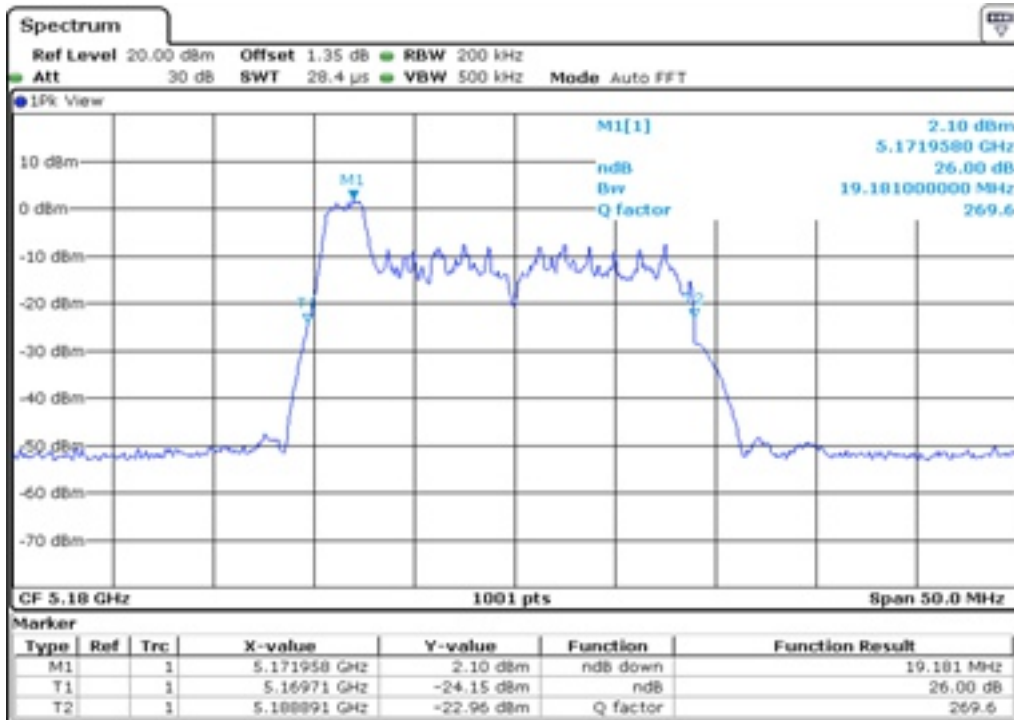

27	26 dB Bandwidth
----	-----------------

28 26 dB Bandwidth

29 26 dB Bandwidth

30	26 dB Bandwidth
----	-----------------

Test Band				WLAN_UNII1_AX			
Antenna				Ant 1			
Test Parameters for Channel Bandwidths							
Test Item	No.	Mode	Channel	Bandwidth	RU Tone	RB index	Verdict
26 dB Bandwidth	1	802.11ax HE20	36	20 MHz	26	Low	Pass
	2	802.11ax HE20	36	20 MHz	26	Middle	Pass
	3	802.11ax HE20	36	20 MHz	26	High	Pass
	4	802.11ax HE20	44	20 MHz	26	Low	Pass
	5	802.11ax HE20	44	20 MHz	26	Middle	Pass
	6	802.11ax HE20	44	20 MHz	26	High	Pass
	7	802.11ax HE20	48	20 MHz	26	Low	Pass
	8	802.11ax HE20	48	20 MHz	26	Middle	Pass
	9	802.11ax HE20	48	20 MHz	26	High	Pass
	10	802.11ax HE20	36	20 MHz	52	Low	Pass
	11	802.11ax HE20	36	20 MHz	52	Middle	Pass
	12	802.11ax HE20	36	20 MHz	52	High	Pass
	13	802.11ax HE20	44	20 MHz	52	Low	Pass
	14	802.11ax HE20	44	20 MHz	52	Middle	Pass
	15	802.11ax HE20	44	20 MHz	52	High	Pass
	16	802.11ax HE20	48	20 MHz	52	Low	Pass
	17	802.11ax HE20	48	20 MHz	52	Middle	Pass
	18	802.11ax HE20	48	20 MHz	52	High	Pass
	19	802.11ax HE20	36	20 MHz	106	Low	Pass
	20	802.11ax HE20	36	20 MHz	106	High	Pass
	21	802.11ax HE20	44	20 MHz	106	Low	Pass
	22	802.11ax HE20	44	20 MHz	106	High	Pass
	23	802.11ax HE20	48	20 MHz	106	Low	Pass
	24	802.11ax HE20	48	20 MHz	106	High	Pass
	25	802.11ax HE20	36	20 MHz	242	-	Pass
	26	802.11ax HE20	44	20 MHz	242	-	Pass
	27	802.11ax HE20	48	20 MHz	242	-	Pass
	28	802.11ax HE20	36	20 MHz	SU	-	Pass
	29	802.11ax HE20	44	20 MHz	SU	-	Pass
	30	802.11ax HE20	48	20 MHz	SU	-	Pass