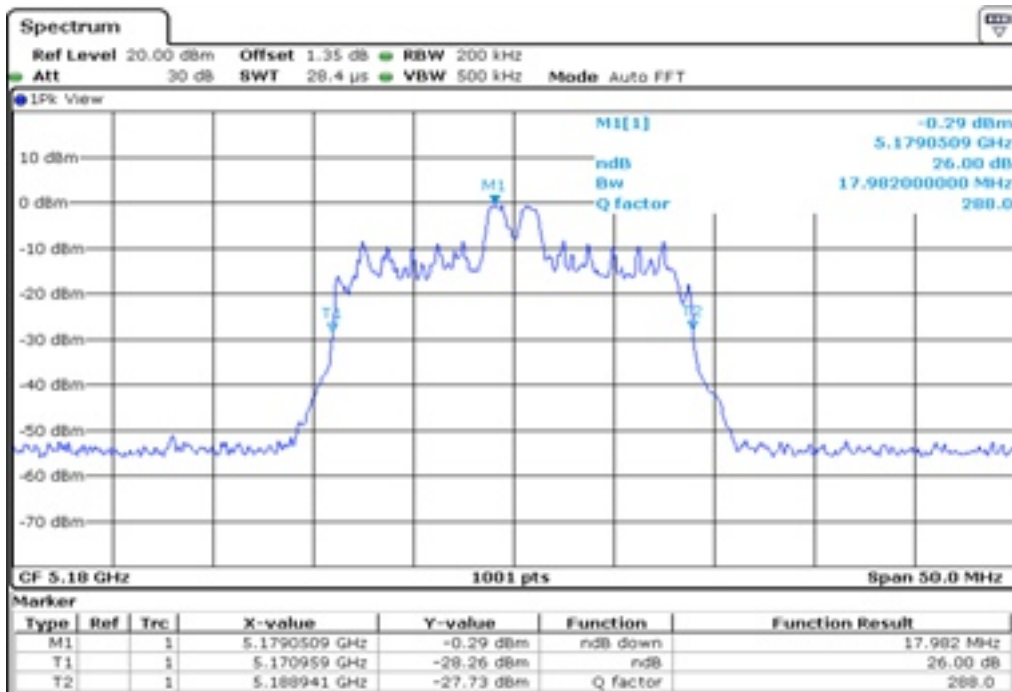

12	6 dB Bandwidth
----	----------------

13 6 dB Bandwidth

14 6 dB Bandwidth

15	6 dB Bandwidth
----	----------------

16	6 dB Bandwidth
----	----------------

Test Band				WLAN_UNII1_AX			
Antenna				Ant 0			
Test Parameters for Channel Bandwidths							
Test Item	No.	Mode	Channel	Bandwidth	RU Tone	RB index	Verdict
26 dB Bandwidth	1	802.11ax HE20	36	20 MHz	26	Low	Pass
	2	802.11ax HE20	36	20 MHz	26	Middle	Pass
	3	802.11ax HE20	36	20 MHz	26	High	Pass
	4	802.11ax HE20	44	20 MHz	26	Low	Pass
	5	802.11ax HE20	44	20 MHz	26	Middle	Pass
	6	802.11ax HE20	44	20 MHz	26	High	Pass
	7	802.11ax HE20	48	20 MHz	26	Low	Pass
	8	802.11ax HE20	48	20 MHz	26	Middle	Pass
	9	802.11ax HE20	48	20 MHz	26	High	Pass
	10	802.11ax HE20	36	20 MHz	52	Low	Pass
	11	802.11ax HE20	36	20 MHz	52	Middle	Pass
	12	802.11ax HE20	36	20 MHz	52	High	Pass
	13	802.11ax HE20	44	20 MHz	52	Low	Pass
	14	802.11ax HE20	44	20 MHz	52	Middle	Pass
	15	802.11ax HE20	44	20 MHz	52	High	Pass
	16	802.11ax HE20	48	20 MHz	52	Low	Pass
	17	802.11ax HE20	48	20 MHz	52	Middle	Pass
	18	802.11ax HE20	48	20 MHz	52	High	Pass
	19	802.11ax HE20	36	20 MHz	106	Low	Pass
	20	802.11ax HE20	36	20 MHz	106	High	Pass
	21	802.11ax HE20	44	20 MHz	106	Low	Pass
	22	802.11ax HE20	44	20 MHz	106	High	Pass
	23	802.11ax HE20	48	20 MHz	106	Low	Pass
	24	802.11ax HE20	48	20 MHz	106	High	Pass
	25	802.11ax HE20	36	20 MHz	242	-	Pass
	26	802.11ax HE20	44	20 MHz	242	-	Pass
	27	802.11ax HE20	48	20 MHz	242	-	Pass
	28	802.11ax HE20	36	20 MHz	SU	-	Pass
	29	802.11ax HE20	44	20 MHz	SU	-	Pass
	30	802.11ax HE20	48	20 MHz	SU	-	Pass

1 26 dB Bandwidth

2 26 dB Bandwidth

3 26 dB Bandwidth

4 26 dB Bandwidth

5 26 dB Bandwidth

6 26 dB Bandwidth

7 26 dB Bandwidth

8 26 dB Bandwidth