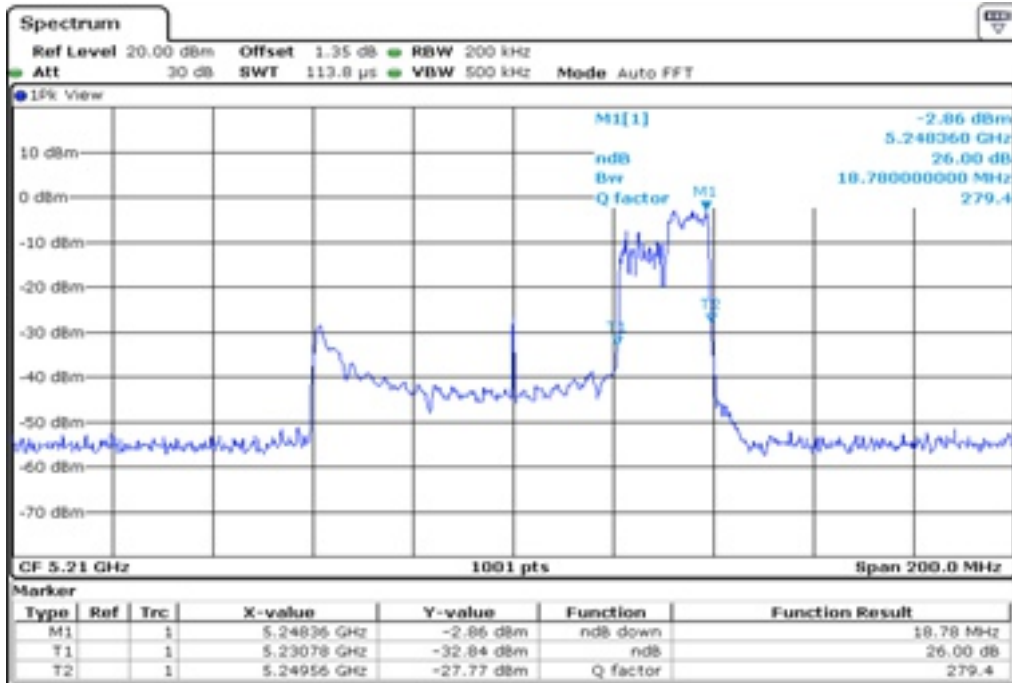

25 26 dB Bandwidth

26 26 dB Bandwidth

Test Band				WLAN_UNII1_AX			
Antenna				Ant 0			
Test Parameters for Channel Bandwidths							
Test Item	No.	Mode	Channel	Bandwidth	RU Tone	RB index	Verdict
26 dB Bandwidth	1	802.11ax HE80	42	80 MHz	26	Low	Pass
	2	802.11ax HE80	42	80 MHz	26	Middle	Pass
	3	802.11ax HE80	42	80 MHz	26	High	Pass
	4	802.11ax HE80	42	80 MHz	52	Low	Pass
	5	802.11ax HE80	42	80 MHz	52	Middle	Pass
	6	802.11ax HE80	42	80 MHz	52	High	Pass
	7	802.11ax HE80	42	80 MHz	106	Low	Pass
	8	802.11ax HE80	42	80 MHz	106	Middle	Pass
	9	802.11ax HE80	42	80 MHz	106	High	Pass
	10	802.11ax HE80	42	80 MHz	242	Low	Pass
	11	802.11ax HE80	42	80 MHz	242	Middle	Pass
	12	802.11ax HE80	42	80 MHz	242	High	Pass
	13	802.11ax HE80	42	80 MHz	484	Low	Pass
	14	802.11ax HE80	42	80 MHz	484	High	Pass
	15	802.11ax HE80	42	80 MHz	996	-	Pass
	16	802.11ax HE80	42	80 MHz	SU	-	Pass

1 26 dB Bandwidth

2 26 dB Bandwidth

3	26 dB Bandwidth
---	-----------------

4 26 dB Bandwidth

5 26 dB Bandwidth

6	26 dB Bandwidth
---	-----------------

7 26 dB Bandwidth

8 26 dB Bandwidth

9	26 dB Bandwidth
---	-----------------