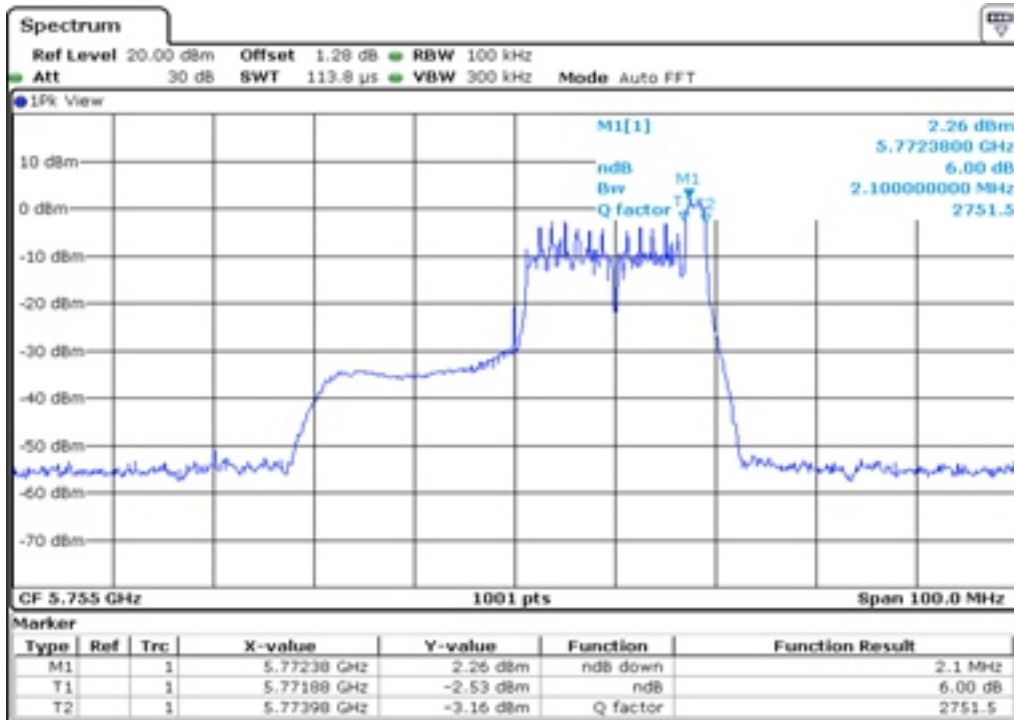

2 6 dB Bandwidth

3 6 dB Bandwidth