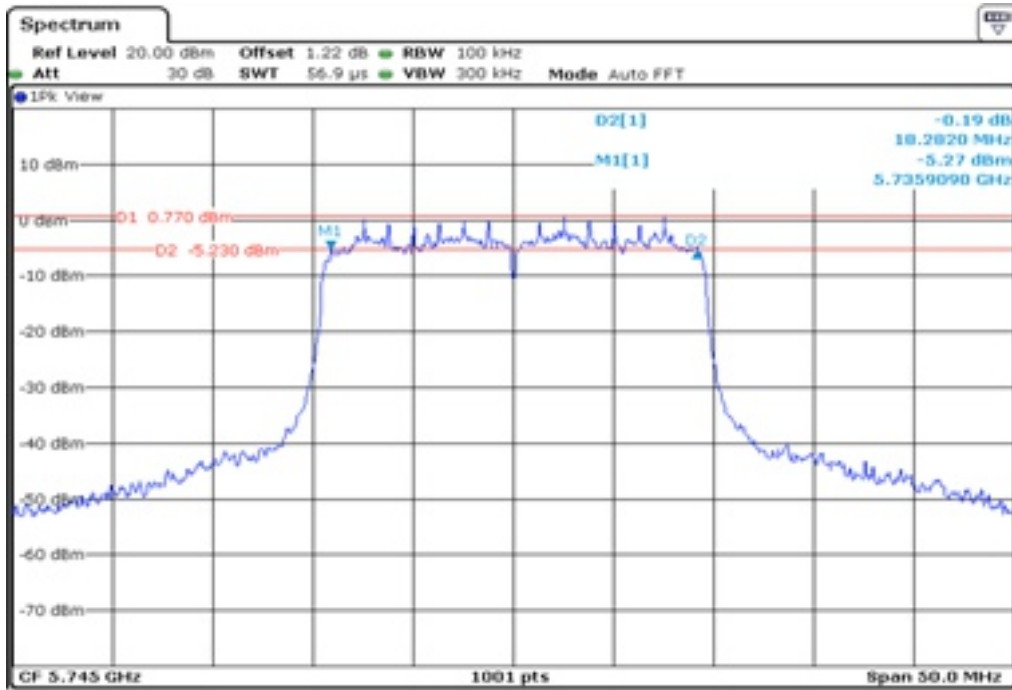

25 6 dB Bandwidth

26 6 dB Bandwidth

27	6 dB Bandwidth
----	----------------

28 6 dB Bandwidth

29 6 dB Bandwidth

30	6 dB Bandwidth
----	----------------

Test Band				WLAN_UNI3_AX			
Antenna				Ant 1			
Test Parameters for Channel Bandwidths							
Test Item	No.	Mode	Channel	Bandwidth	RU Tone	RB index	Verdict
6 dB Bandwidth	1	802.11ax HE20	149	20 MHz	26	Low	Pass
	2	802.11ax HE20	149	20 MHz	26	Middle	Pass
	3	802.11ax HE20	149	20 MHz	26	High	Pass
	4	802.11ax HE20	157	20 MHz	26	Low	Pass
	5	802.11ax HE20	157	20 MHz	26	Middle	Pass
	6	802.11ax HE20	157	20 MHz	26	High	Pass
	7	802.11ax HE20	165	20 MHz	26	Low	Pass
	8	802.11ax HE20	165	20 MHz	26	Middle	Pass
	9	802.11ax HE20	165	20 MHz	26	High	Pass
	10	802.11ax HE20	149	20 MHz	52	Low	Pass
	11	802.11ax HE20	149	20 MHz	52	Middle	Pass
	12	802.11ax HE20	149	20 MHz	52	High	Pass
	13	802.11ax HE20	157	20 MHz	52	Low	Pass
	14	802.11ax HE20	157	20 MHz	52	Middle	Pass
	15	802.11ax HE20	157	20 MHz	52	High	Pass
	16	802.11ax HE20	165	20 MHz	52	Low	Pass
	17	802.11ax HE20	165	20 MHz	52	Middle	Pass
	18	802.11ax HE20	165	20 MHz	52	High	Pass
	19	802.11ax HE20	149	20 MHz	106	Low	Pass
	20	802.11ax HE20	149	20 MHz	106	High	Pass
	21	802.11ax HE20	157	20 MHz	106	Low	Pass
	22	802.11ax HE20	157	20 MHz	106	High	Pass
	23	802.11ax HE20	165	20 MHz	106	Low	Pass
	24	802.11ax HE20	165	20 MHz	106	High	Pass
	25	802.11ax HE20	149	20 MHz	242	-	Pass
	26	802.11ax HE20	157	20 MHz	242	-	Pass
	27	802.11ax HE20	165	20 MHz	242	-	Pass
	28	802.11ax HE20	149	20 MHz	SU	-	Pass
	29	802.11ax HE20	157	20 MHz	SU	-	Pass
	30	802.11ax HE20	165	20 MHz	SU	-	Pass

1 6 dB Bandwidth

2 6 dB Bandwidth

3 6 dB Bandwidth

4 6 dB Bandwidth

5 6 dB Bandwidth

6 6 dB Bandwidth

7 6 dB Bandwidth

8 6 dB Bandwidth