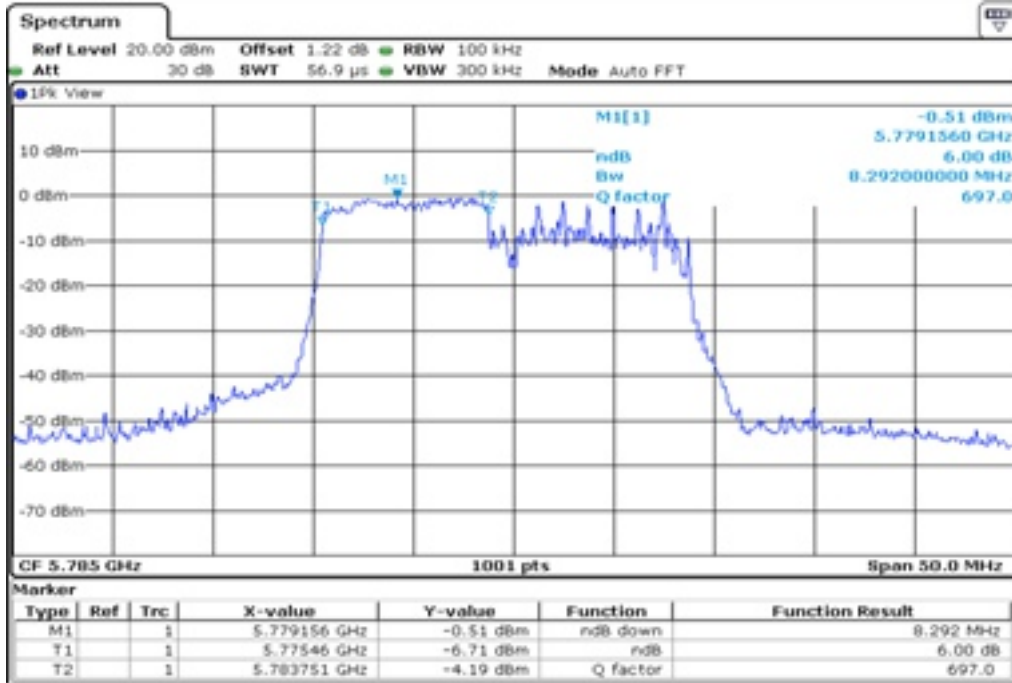

17 6 dB Bandwidth

18	6 dB Bandwidth
----	----------------

19 6 dB Bandwidth

20 6 dB Bandwidth

21 6 dB Bandwidth

22 6 dB Bandwidth

23 6 dB Bandwidth

24 6 dB Bandwidth

25 6 dB Bandwidth

26 6 dB Bandwidth

27	6 dB Bandwidth
----	----------------

28 6 dB Bandwidth

29 6 dB Bandwidth

30	6 dB Bandwidth
----	----------------

Test Band				WLAN_UNI3_AX			
Antenna				Ant 1			
Test Parameters for Channel Bandwidths							
Test Item	No.	Mode	Channel	Bandwidth	RU Tone	RB index	Verdict
6 dB Bandwidth	1	802.11ax HE20	149	20 MHz	26	Low	Pass
	2	802.11ax HE20	149	20 MHz	26	Middle	Pass
	3	802.11ax HE20	149	20 MHz	26	High	Pass
	4	802.11ax HE20	157	20 MHz	26	Low	Pass
	5	802.11ax HE20	157	20 MHz	26	Middle	Pass
	6	802.11ax HE20	157	20 MHz	26	High	Pass
	7	802.11ax HE20	165	20 MHz	26	Low	Pass
	8	802.11ax HE20	165	20 MHz	26	Middle	Pass
	9	802.11ax HE20	165	20 MHz	26	High	Pass
	10	802.11ax HE20	149	20 MHz	52	Low	Pass
	11	802.11ax HE20	149	20 MHz	52	Middle	Pass
	12	802.11ax HE20	149	20 MHz	52	High	Pass
	13	802.11ax HE20	157	20 MHz	52	Low	Pass
	14	802.11ax HE20	157	20 MHz	52	Middle	Pass
	15	802.11ax HE20	157	20 MHz	52	High	Pass
	16	802.11ax HE20	165	20 MHz	52	Low	Pass
	17	802.11ax HE20	165	20 MHz	52	Middle	Pass
	18	802.11ax HE20	165	20 MHz	52	High	Pass
	19	802.11ax HE20	149	20 MHz	106	Low	Pass
	20	802.11ax HE20	149	20 MHz	106	High	Pass
	21	802.11ax HE20	157	20 MHz	106	Low	Pass
	22	802.11ax HE20	157	20 MHz	106	High	Pass
	23	802.11ax HE20	165	20 MHz	106	Low	Pass
	24	802.11ax HE20	165	20 MHz	106	High	Pass
	25	802.11ax HE20	149	20 MHz	242	-	Pass
	26	802.11ax HE20	157	20 MHz	242	-	Pass
	27	802.11ax HE20	165	20 MHz	242	-	Pass
	28	802.11ax HE20	149	20 MHz	SU	-	Pass
	29	802.11ax HE20	157	20 MHz	SU	-	Pass
	30	802.11ax HE20	165	20 MHz	SU	-	Pass