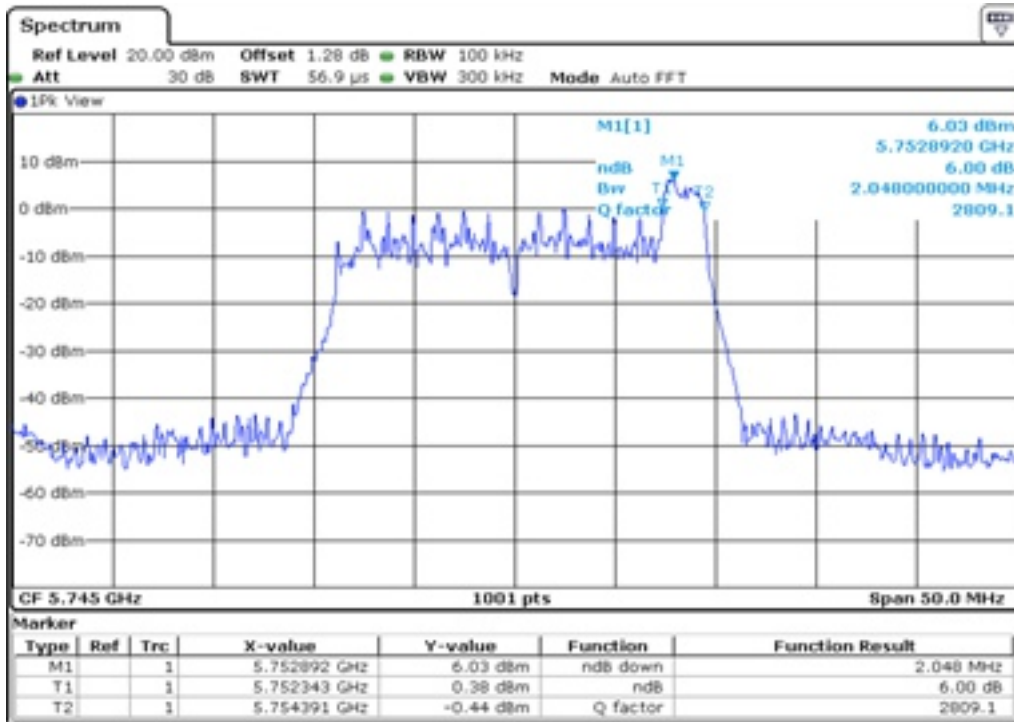

2 6 dB Bandwidth

3 6 dB Bandwidth