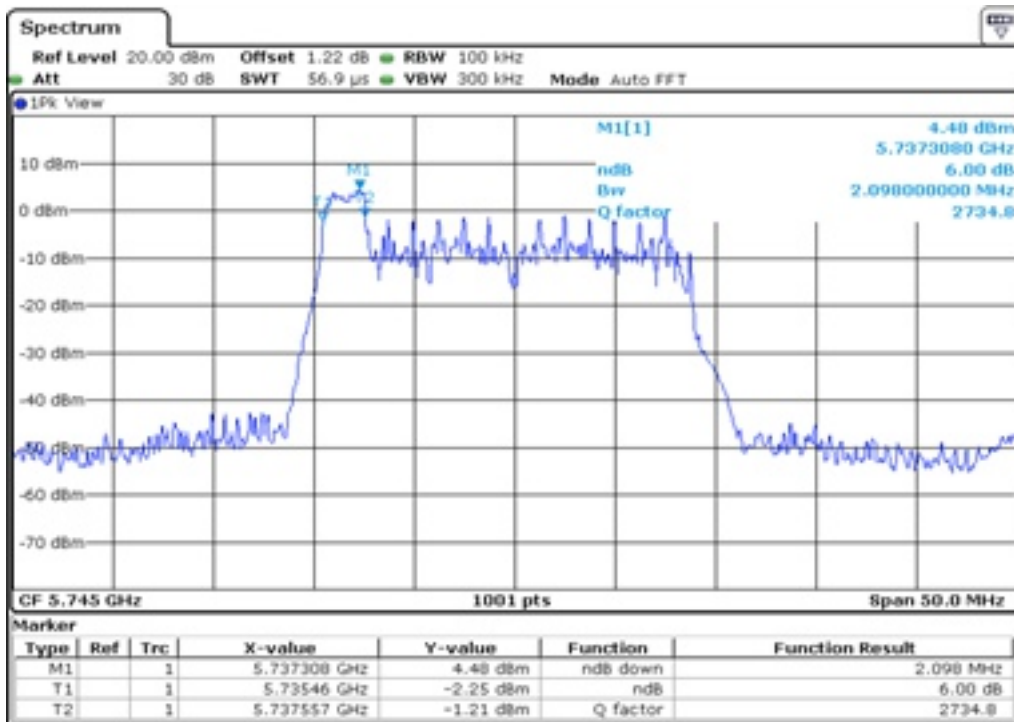

## Appendix Data

1. MINIMUM 6 DB BANDWIDTH.....	1
2. MIMIMUM 26 DB BANDWIDTH.....	90
3. 99% OCCUPIED BANDWIDTH .....	494
4. PEAK POWER SPECTRAL DENSITY .....	864
5. MAXIMUM COUDUCTED OUTPUT POWER(STADDLE CHANNEL) .....	1318

Test Band				WLAN_UNI3_AX			
Antenna				Ant 0			
Test Parameters for Channel Bandwidths							
Test Item	No.	Mode	Channel	Bandwidth	RU Tone	RB index	Verdict
6 dB Bandwidth	1	802.11ax HE20	149	20 MHz	26	Low	Pass
	2	802.11ax HE20	149	20 MHz	26	Middle	Pass
	3	802.11ax HE20	149	20 MHz	26	High	Pass
	4	802.11ax HE20	157	20 MHz	26	Low	Pass
	5	802.11ax HE20	157	20 MHz	26	Middle	Pass
	6	802.11ax HE20	157	20 MHz	26	High	Pass
	7	802.11ax HE20	165	20 MHz	26	Low	Pass
	8	802.11ax HE20	165	20 MHz	26	Middle	Pass
	9	802.11ax HE20	165	20 MHz	26	High	Pass
	10	802.11ax HE20	149	20 MHz	52	Low	Pass
	11	802.11ax HE20	149	20 MHz	52	Middle	Pass
	12	802.11ax HE20	149	20 MHz	52	High	Pass
	13	802.11ax HE20	157	20 MHz	52	Low	Pass
	14	802.11ax HE20	157	20 MHz	52	Middle	Pass
	15	802.11ax HE20	157	20 MHz	52	High	Pass
	16	802.11ax HE20	165	20 MHz	52	Low	Pass
	17	802.11ax HE20	165	20 MHz	52	Middle	Pass
	18	802.11ax HE20	165	20 MHz	52	High	Pass
	19	802.11ax HE20	149	20 MHz	106	Low	Pass
	20	802.11ax HE20	149	20 MHz	106	High	Pass
	21	802.11ax HE20	157	20 MHz	106	Low	Pass
	22	802.11ax HE20	157	20 MHz	106	High	Pass
	23	802.11ax HE20	165	20 MHz	106	Low	Pass
	24	802.11ax HE20	165	20 MHz	106	High	Pass
	25	802.11ax HE20	149	20 MHz	242	-	Pass
	26	802.11ax HE20	157	20 MHz	242	-	Pass
	27	802.11ax HE20	165	20 MHz	242	-	Pass
	28	802.11ax HE20	149	20 MHz	SU	-	Pass
	29	802.11ax HE20	157	20 MHz	SU	-	Pass
	30	802.11ax HE20	165	20 MHz	SU	-	Pass