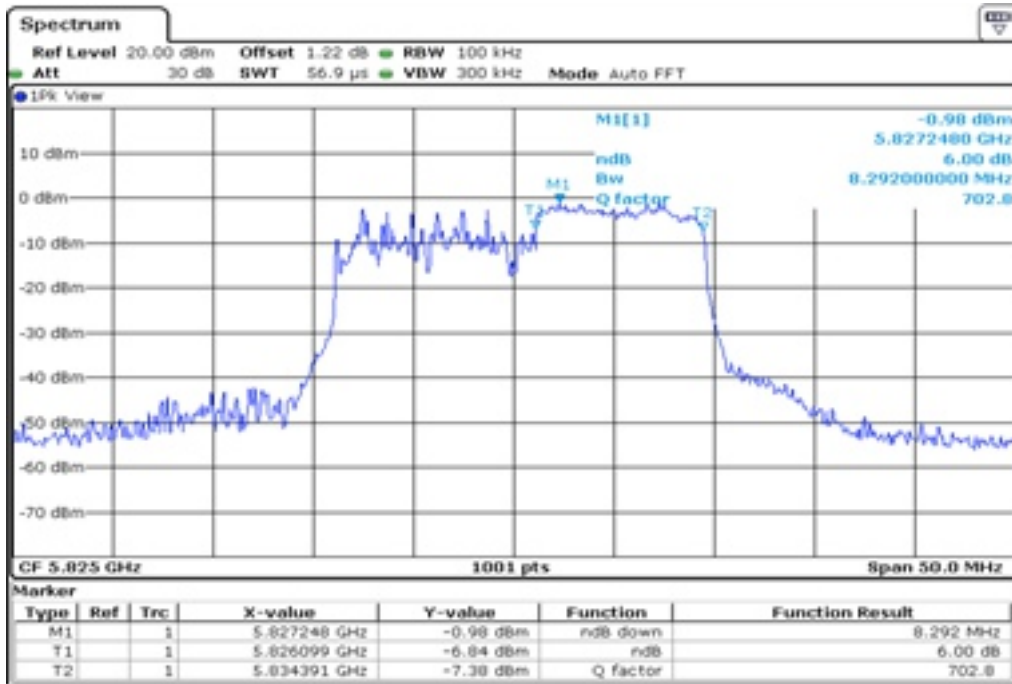

17 6 dB Bandwidth

18	6 dB Bandwidth
----	----------------

19 6 dB Bandwidth

20 6 dB Bandwidth

21 6 dB Bandwidth

22 6 dB Bandwidth

23 6 dB Bandwidth

24 6 dB Bandwidth

25 6 dB Bandwidth

26 6 dB Bandwidth

27	6 dB Bandwidth
----	----------------

28 6 dB Bandwidth

29 6 dB Bandwidth

30	6 dB Bandwidth
----	----------------

Test Band				WLAN_UNI3_AX			
Antenna				Ant 1			
Test Parameters for Channel Bandwidths							
Test Item	No.	Mode	Channel	Bandwidth	RU Tone	RB index	Verdict
6 dB Bandwidth	1	802.11ax HE20	149	20 MHz	26	Low	Pass
	2	802.11ax HE20	149	20 MHz	26	Middle	Pass
	3	802.11ax HE20	149	20 MHz	26	High	Pass
	4	802.11ax HE20	157	20 MHz	26	Low	Pass
	5	802.11ax HE20	157	20 MHz	26	Middle	Pass
	6	802.11ax HE20	157	20 MHz	26	High	Pass
	7	802.11ax HE20	165	20 MHz	26	Low	Pass
	8	802.11ax HE20	165	20 MHz	26	Middle	Pass
	9	802.11ax HE20	165	20 MHz	26	High	Pass
	10	802.11ax HE20	149	20 MHz	52	Low	Pass
	11	802.11ax HE20	149	20 MHz	52	Middle	Pass
	12	802.11ax HE20	149	20 MHz	52	High	Pass
	13	802.11ax HE20	157	20 MHz	52	Low	Pass
	14	802.11ax HE20	157	20 MHz	52	Middle	Pass
	15	802.11ax HE20	157	20 MHz	52	High	Pass
	16	802.11ax HE20	165	20 MHz	52	Low	Pass
	17	802.11ax HE20	165	20 MHz	52	Middle	Pass
	18	802.11ax HE20	165	20 MHz	52	High	Pass
	19	802.11ax HE20	149	20 MHz	106	Low	Pass
	20	802.11ax HE20	149	20 MHz	106	High	Pass
	21	802.11ax HE20	157	20 MHz	106	Low	Pass
	22	802.11ax HE20	157	20 MHz	106	High	Pass
	23	802.11ax HE20	165	20 MHz	106	Low	Pass
	24	802.11ax HE20	165	20 MHz	106	High	Pass
	25	802.11ax HE20	149	20 MHz	242	-	Pass
	26	802.11ax HE20	157	20 MHz	242	-	Pass
	27	802.11ax HE20	165	20 MHz	242	-	Pass
	28	802.11ax HE20	149	20 MHz	SU	-	Pass
	29	802.11ax HE20	157	20 MHz	SU	-	Pass
	30	802.11ax HE20	165	20 MHz	SU	-	Pass