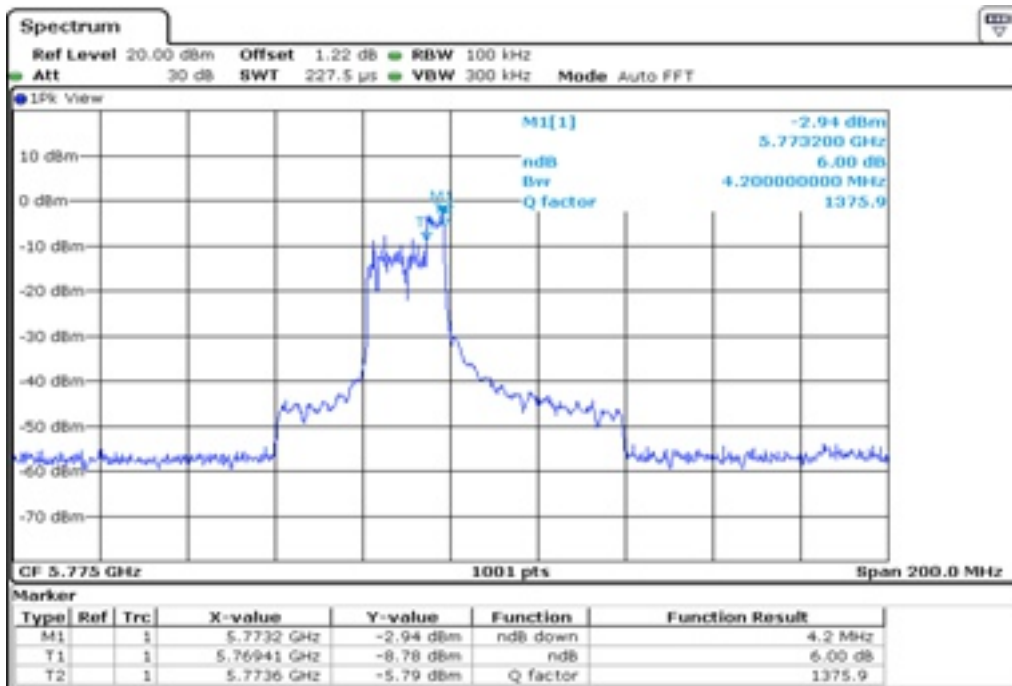

25 6 dB Bandwidth

26 6 dB Bandwidth

Test Band				WLAN_UNI3_AX			
Antenna				Ant 0			
Test Parameters for Channel Bandwidths							
Test Item	No.	Mode	Channel	Bandwidth	RU Tone	RB index	Verdict
6 dB Bandwidth	1	802.11ax HE80	155	80 MHz	26	Low	Pass
	2	802.11ax HE80	155	80 MHz	26	Middle	Pass
	3	802.11ax HE80	155	80 MHz	26	High	Pass
	4	802.11ax HE80	155	80 MHz	52	Low	Pass
	5	802.11ax HE80	155	80 MHz	52	Middle	Pass
	6	802.11ax HE80	155	80 MHz	52	High	Pass
	7	802.11ax HE80	155	80 MHz	106	Low	Pass
	8	802.11ax HE80	155	80 MHz	106	Middle	Pass
	9	802.11ax HE80	155	80 MHz	106	High	Pass
	10	802.11ax HE80	155	80 MHz	242	Low	Pass
	11	802.11ax HE80	155	80 MHz	242	Middle	Pass
	12	802.11ax HE80	155	80 MHz	242	High	Pass
	13	802.11ax HE80	155	80 MHz	484	Low	Pass
	14	802.11ax HE80	155	80 MHz	484	High	Pass
	15	802.11ax HE80	155	80 MHz	996	-	Pass
	16	802.11ax HE80	155	80 MHz	SU	-	Pass

1	6 dB Bandwidth
---	----------------

2	6 dB Bandwidth
---	----------------

3	6 dB Bandwidth
---	----------------

4 6 dB Bandwidth

5 6 dB Bandwidth

6	6 dB Bandwidth
---	----------------

7 6 dB Bandwidth

8 6 dB Bandwidth