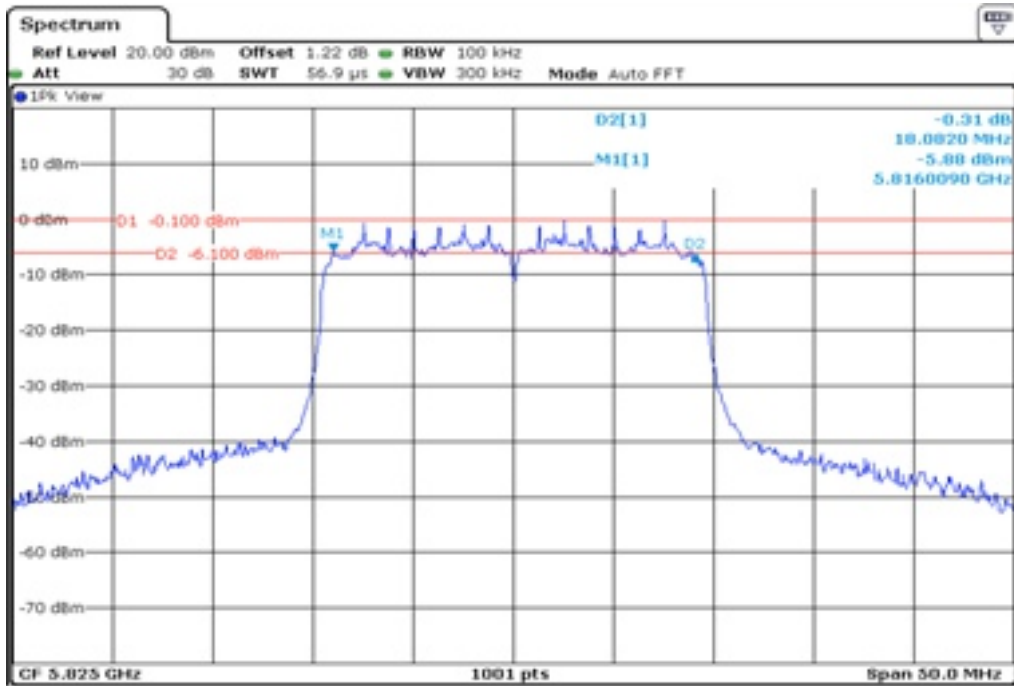

25 6 dB Bandwidth

26 6 dB Bandwidth

27	6 dB Bandwidth
----	----------------

28 6 dB Bandwidth

29 6 dB Bandwidth

30	6 dB Bandwidth
----	----------------

Test Band				WLAN_UNI3_AX			
Antenna				Ant 1			
Test Parameters for Channel Bandwidths							
Test Item	No.	Mode	Channel	Bandwidth	RU Tone	RB index	Verdict
6 dB Bandwidth	1	802.11ax HE20	149	20 MHz	26	Low	Pass
	2	802.11ax HE20	149	20 MHz	26	Middle	Pass
	3	802.11ax HE20	149	20 MHz	26	High	Pass
	4	802.11ax HE20	157	20 MHz	26	Low	Pass
	5	802.11ax HE20	157	20 MHz	26	Middle	Pass
	6	802.11ax HE20	157	20 MHz	26	High	Pass
	7	802.11ax HE20	165	20 MHz	26	Low	Pass
	8	802.11ax HE20	165	20 MHz	26	Middle	Pass
	9	802.11ax HE20	165	20 MHz	26	High	Pass
	10	802.11ax HE20	149	20 MHz	52	Low	Pass
	11	802.11ax HE20	149	20 MHz	52	Middle	Pass
	12	802.11ax HE20	149	20 MHz	52	High	Pass
	13	802.11ax HE20	157	20 MHz	52	Low	Pass
	14	802.11ax HE20	157	20 MHz	52	Middle	Pass
	15	802.11ax HE20	157	20 MHz	52	High	Pass
	16	802.11ax HE20	165	20 MHz	52	Low	Pass
	17	802.11ax HE20	165	20 MHz	52	Middle	Pass
	18	802.11ax HE20	165	20 MHz	52	High	Pass
	19	802.11ax HE20	149	20 MHz	106	Low	Pass
	20	802.11ax HE20	149	20 MHz	106	High	Pass
	21	802.11ax HE20	157	20 MHz	106	Low	Pass
	22	802.11ax HE20	157	20 MHz	106	High	Pass
	23	802.11ax HE20	165	20 MHz	106	Low	Pass
	24	802.11ax HE20	165	20 MHz	106	High	Pass
	25	802.11ax HE20	149	20 MHz	242	-	Pass
	26	802.11ax HE20	157	20 MHz	242	-	Pass
	27	802.11ax HE20	165	20 MHz	242	-	Pass
	28	802.11ax HE20	149	20 MHz	SU	-	Pass
	29	802.11ax HE20	157	20 MHz	SU	-	Pass
	30	802.11ax HE20	165	20 MHz	SU	-	Pass

1 6 dB Bandwidth

2 6 dB Bandwidth

3 6 dB Bandwidth

4 6 dB Bandwidth

5 6 dB Bandwidth

6 6 dB Bandwidth

7 6 dB Bandwidth

8 6 dB Bandwidth