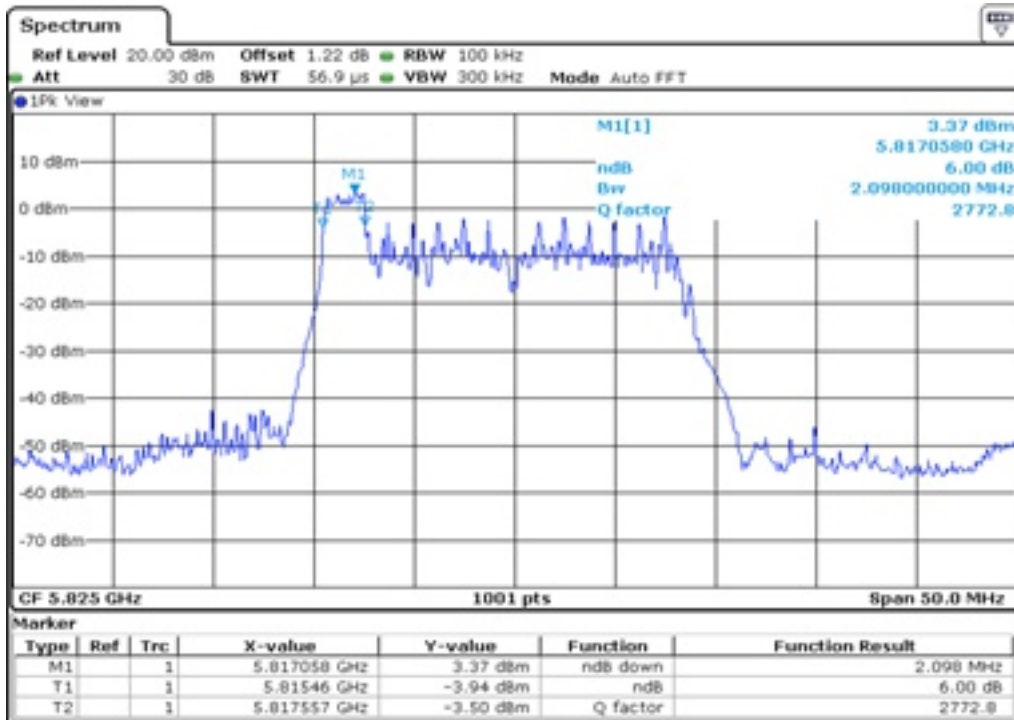

## Appendix Data

1. MINIMUM 6 DB BANDWIDTH.....	1
2. MIMIMUM 26 DB BANDWIDTH.....	90
3. 99% OCCUPIED BANDWIDTH .....	494
4. PEAK POWER SPECTRAL DENSITY .....	864
5. MAXIMUM COUDUCTED OUTPUT POWER(STADDLE CHANNEL) .....	1318

1 6 dB Bandwidth

2 6 dB Bandwidth

3 6 dB Bandwidth

4 6 dB Bandwidth

5 6 dB Bandwidth

6 6 dB Bandwidth

7 6 dB Bandwidth

8 6 dB Bandwidth