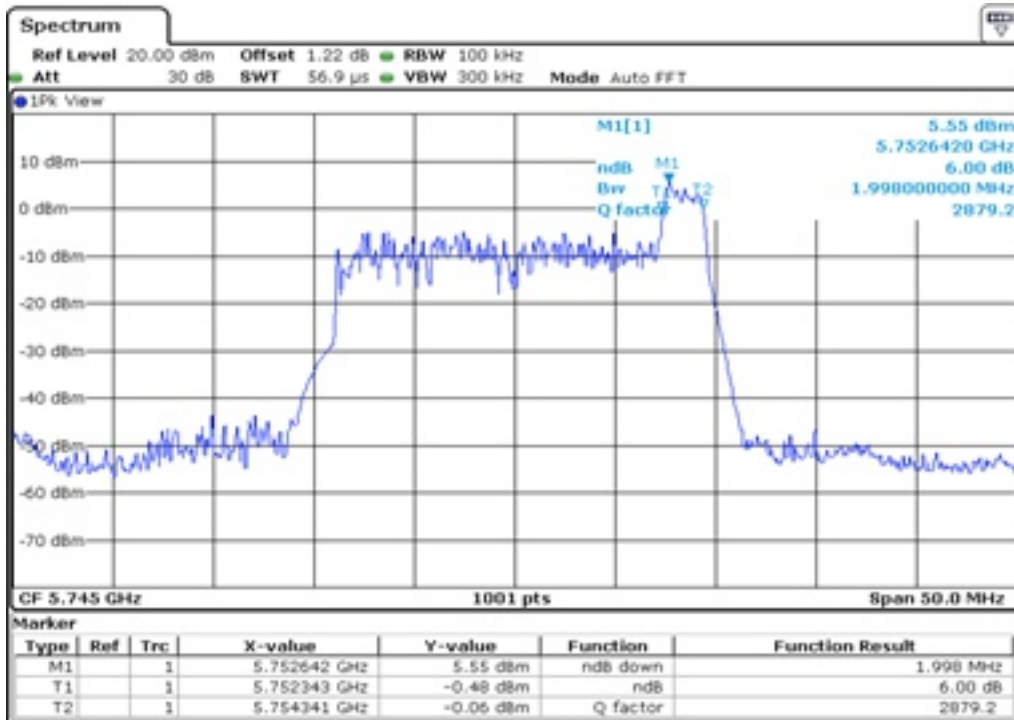

2 6 dB Bandwidth

3 6 dB Bandwidth