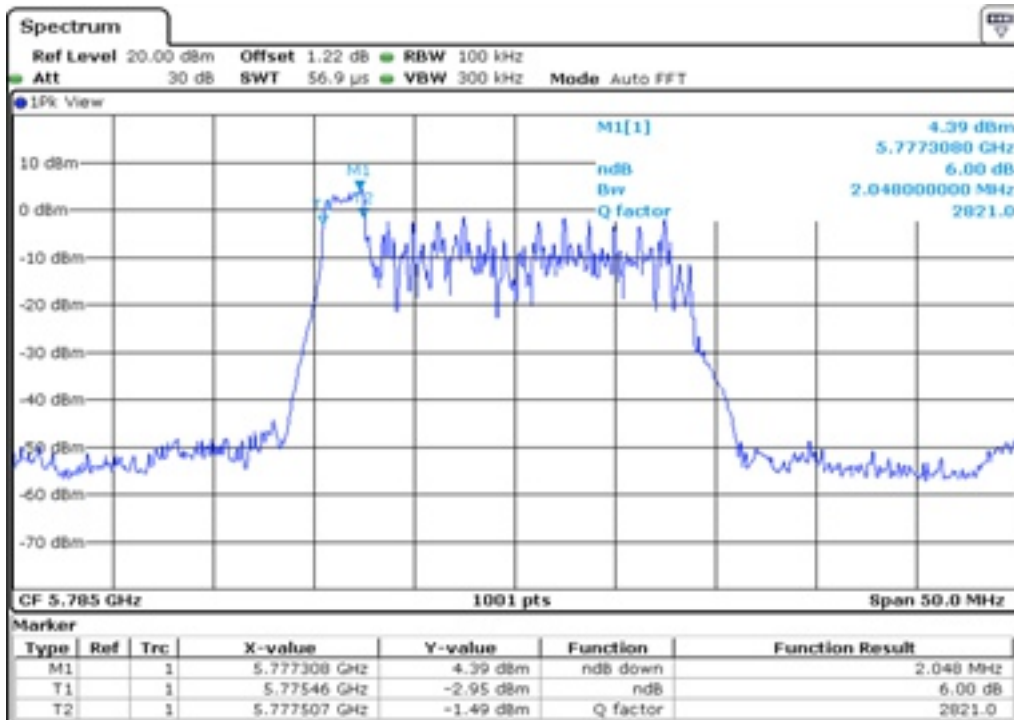

## Appendix Data

1. MINIMUM 6 DB BANDWIDTH.....	1
2. MIMIMUM 26 DB BANDWIDTH.....	90
3. 99% OCCUPIED BANDWIDTH .....	494
4. PEAK POWER SPECTRAL DENSITY .....	864
5. MAXIMUM COUDUCTED OUTPUT POWER(STADDLE CHANNEL) .....	1318

Test Band				WLAN_UNI3_AX			
Antenna				Ant 0			
Test Parameters for Channel Bandwidths							
Test Item	No.	Mode	Channel	Bandwidth	RU Tone	RB index	Verdict
6 dB Bandwidth	1	802.11ax HE20	149	20 MHz	26	Low	Pass
	2	802.11ax HE20	149	20 MHz	26	Middle	Pass
	3	802.11ax HE20	149	20 MHz	26	High	Pass
	4	802.11ax HE20	157	20 MHz	26	Low	Pass
	5	802.11ax HE20	157	20 MHz	26	Middle	Pass
	6	802.11ax HE20	157	20 MHz	26	High	Pass
	7	802.11ax HE20	165	20 MHz	26	Low	Pass
	8	802.11ax HE20	165	20 MHz	26	Middle	Pass
	9	802.11ax HE20	165	20 MHz	26	High	Pass
	10	802.11ax HE20	149	20 MHz	52	Low	Pass
	11	802.11ax HE20	149	20 MHz	52	Middle	Pass
	12	802.11ax HE20	149	20 MHz	52	High	Pass
	13	802.11ax HE20	157	20 MHz	52	Low	Pass
	14	802.11ax HE20	157	20 MHz	52	Middle	Pass
	15	802.11ax HE20	157	20 MHz	52	High	Pass
	16	802.11ax HE20	165	20 MHz	52	Low	Pass
	17	802.11ax HE20	165	20 MHz	52	Middle	Pass
	18	802.11ax HE20	165	20 MHz	52	High	Pass
	19	802.11ax HE20	149	20 MHz	106	Low	Pass
	20	802.11ax HE20	149	20 MHz	106	High	Pass
	21	802.11ax HE20	157	20 MHz	106	Low	Pass
	22	802.11ax HE20	157	20 MHz	106	High	Pass
	23	802.11ax HE20	165	20 MHz	106	Low	Pass
	24	802.11ax HE20	165	20 MHz	106	High	Pass
	25	802.11ax HE20	149	20 MHz	242	-	Pass
	26	802.11ax HE20	157	20 MHz	242	-	Pass
	27	802.11ax HE20	165	20 MHz	242	-	Pass
	28	802.11ax HE20	149	20 MHz	SU	-	Pass
	29	802.11ax HE20	157	20 MHz	SU	-	Pass
	30	802.11ax HE20	165	20 MHz	SU	-	Pass

1 6 dB Bandwidth

2 6 dB Bandwidth

3 6 dB Bandwidth

4 6 dB Bandwidth

5 6 dB Bandwidth

6 6 dB Bandwidth

7 6 dB Bandwidth

8 6 dB Bandwidth