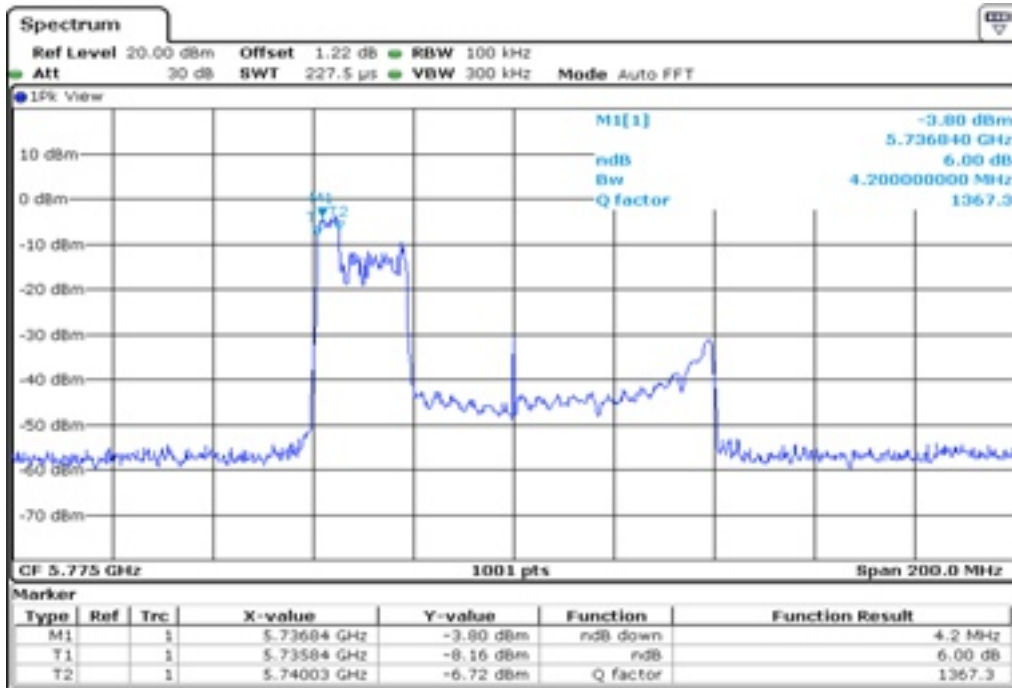

4 6 dB Bandwidth