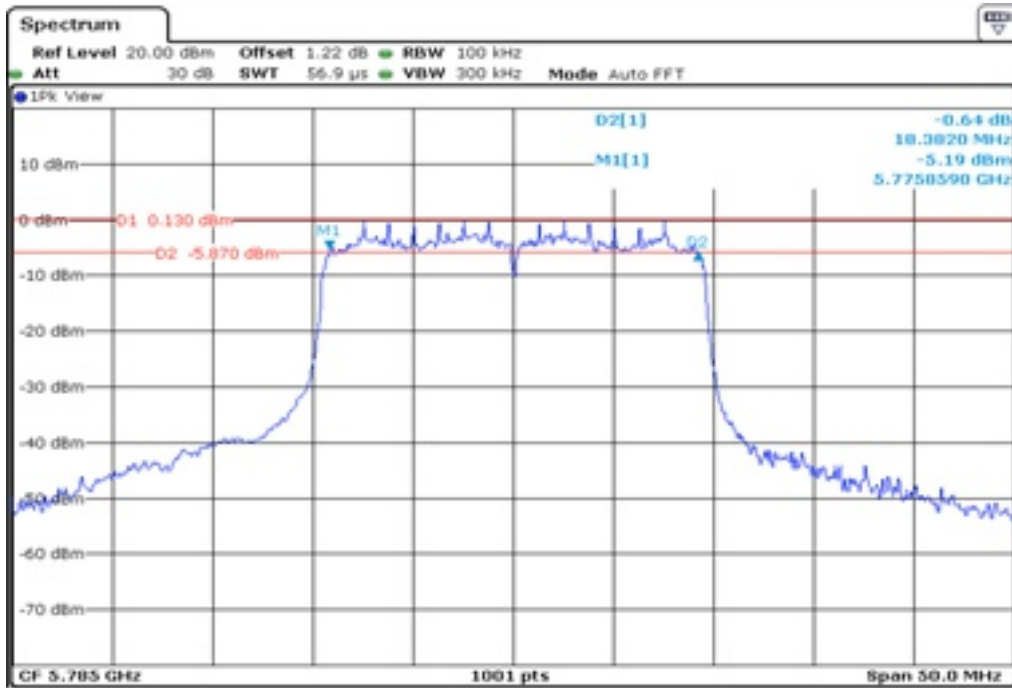

17 6 dB Bandwidth

18	6 dB Bandwidth
----	----------------

19 6 dB Bandwidth

20 6 dB Bandwidth

21 6 dB Bandwidth

22 6 dB Bandwidth

23 6 dB Bandwidth

24 6 dB Bandwidth

25 6 dB Bandwidth

26 6 dB Bandwidth

27	6 dB Bandwidth
----	----------------

28 6 dB Bandwidth

29 6 dB Bandwidth

30	6 dB Bandwidth
----	----------------

Test Band				WLAN_UNI3_AX			
Antenna				Ant 1			
Test Parameters for Channel Bandwidths							
Test Item	No.	Mode	Channel	Bandwidth	RU Tone	RB index	Verdict
6 dB Bandwidth	1	802.11ax HE20	149	20 MHz	26	Low	Pass
	2	802.11ax HE20	149	20 MHz	26	Middle	Pass
	3	802.11ax HE20	149	20 MHz	26	High	Pass
	4	802.11ax HE20	157	20 MHz	26	Low	Pass
	5	802.11ax HE20	157	20 MHz	26	Middle	Pass
	6	802.11ax HE20	157	20 MHz	26	High	Pass
	7	802.11ax HE20	165	20 MHz	26	Low	Pass
	8	802.11ax HE20	165	20 MHz	26	Middle	Pass
	9	802.11ax HE20	165	20 MHz	26	High	Pass
	10	802.11ax HE20	149	20 MHz	52	Low	Pass
	11	802.11ax HE20	149	20 MHz	52	Middle	Pass
	12	802.11ax HE20	149	20 MHz	52	High	Pass
	13	802.11ax HE20	157	20 MHz	52	Low	Pass
	14	802.11ax HE20	157	20 MHz	52	Middle	Pass
	15	802.11ax HE20	157	20 MHz	52	High	Pass
	16	802.11ax HE20	165	20 MHz	52	Low	Pass
	17	802.11ax HE20	165	20 MHz	52	Middle	Pass
	18	802.11ax HE20	165	20 MHz	52	High	Pass
	19	802.11ax HE20	149	20 MHz	106	Low	Pass
	20	802.11ax HE20	149	20 MHz	106	High	Pass
	21	802.11ax HE20	157	20 MHz	106	Low	Pass
	22	802.11ax HE20	157	20 MHz	106	High	Pass
	23	802.11ax HE20	165	20 MHz	106	Low	Pass
	24	802.11ax HE20	165	20 MHz	106	High	Pass
	25	802.11ax HE20	149	20 MHz	242	-	Pass
	26	802.11ax HE20	157	20 MHz	242	-	Pass
	27	802.11ax HE20	165	20 MHz	242	-	Pass
	28	802.11ax HE20	149	20 MHz	SU	-	Pass
	29	802.11ax HE20	157	20 MHz	SU	-	Pass
	30	802.11ax HE20	165	20 MHz	SU	-	Pass

1 6 dB Bandwidth

2 6 dB Bandwidth

3 6 dB Bandwidth

4 6 dB Bandwidth

5 6 dB Bandwidth

6 6 dB Bandwidth

7 6 dB Bandwidth

8 6 dB Bandwidth