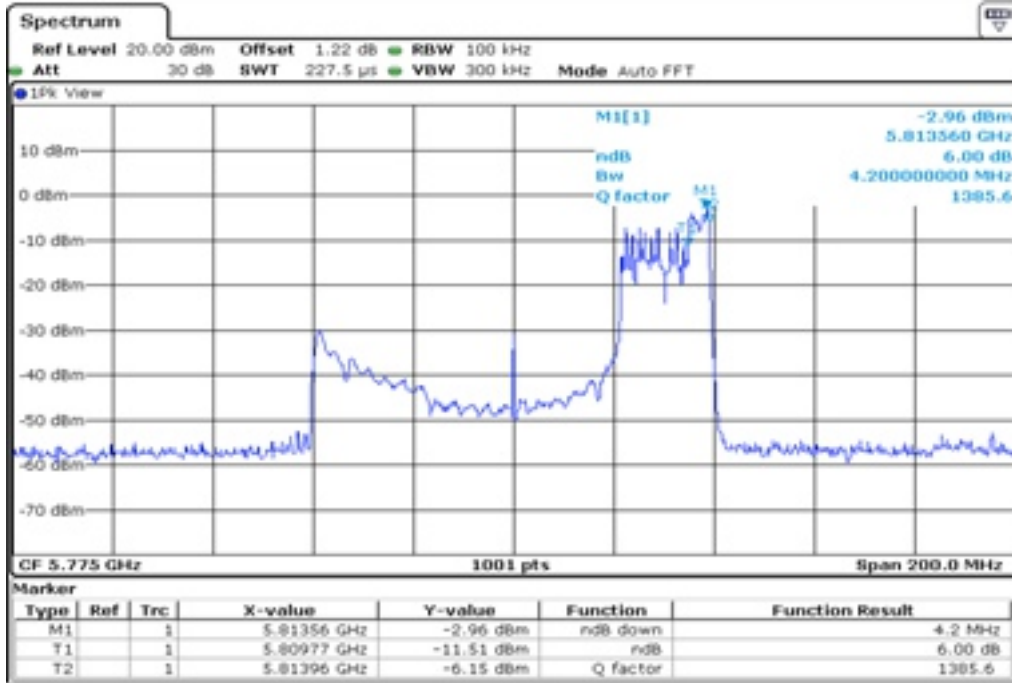

25 6 dB Bandwidth

26 6 dB Bandwidth

Test Band				WLAN_UNI3_AX			
Antenna				Ant 0			
Test Parameters for Channel Bandwidths							
Test Item	No.	Mode	Channel	Bandwidth	RU Tone	RB index	Verdict
6 dB Bandwidth	1	802.11ax HE80	155	80 MHz	26	Low	Pass
	2	802.11ax HE80	155	80 MHz	26	Middle	Pass
	3	802.11ax HE80	155	80 MHz	26	High	Pass
	4	802.11ax HE80	155	80 MHz	52	Low	Pass
	5	802.11ax HE80	155	80 MHz	52	Middle	Pass
	6	802.11ax HE80	155	80 MHz	52	High	Pass
	7	802.11ax HE80	155	80 MHz	106	Low	Pass
	8	802.11ax HE80	155	80 MHz	106	Middle	Pass
	9	802.11ax HE80	155	80 MHz	106	High	Pass
	10	802.11ax HE80	155	80 MHz	242	Low	Pass
	11	802.11ax HE80	155	80 MHz	242	Middle	Pass
	12	802.11ax HE80	155	80 MHz	242	High	Pass
	13	802.11ax HE80	155	80 MHz	484	Low	Pass
	14	802.11ax HE80	155	80 MHz	484	High	Pass
	15	802.11ax HE80	155	80 MHz	996	-	Pass
	16	802.11ax HE80	155	80 MHz	SU	-	Pass

1	6 dB Bandwidth
---	----------------

2	6 dB Bandwidth
---	----------------

3	6 dB Bandwidth
---	----------------

4 6 dB Bandwidth

5 6 dB Bandwidth

6	6 dB Bandwidth
---	----------------

7 6 dB Bandwidth

8 6 dB Bandwidth