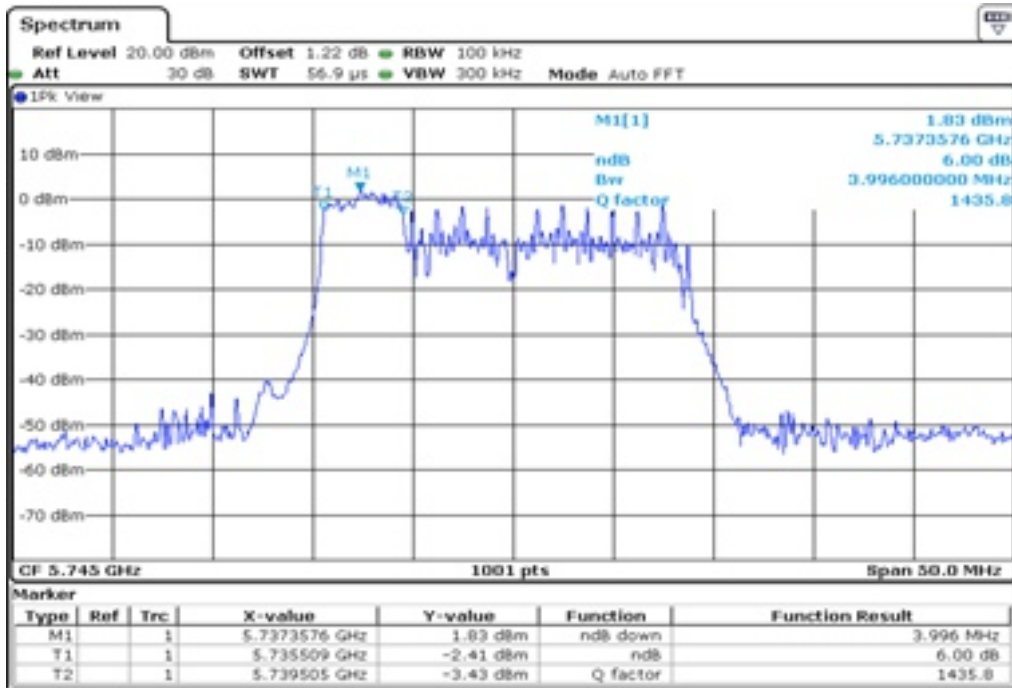

10 6 dB Bandwidth