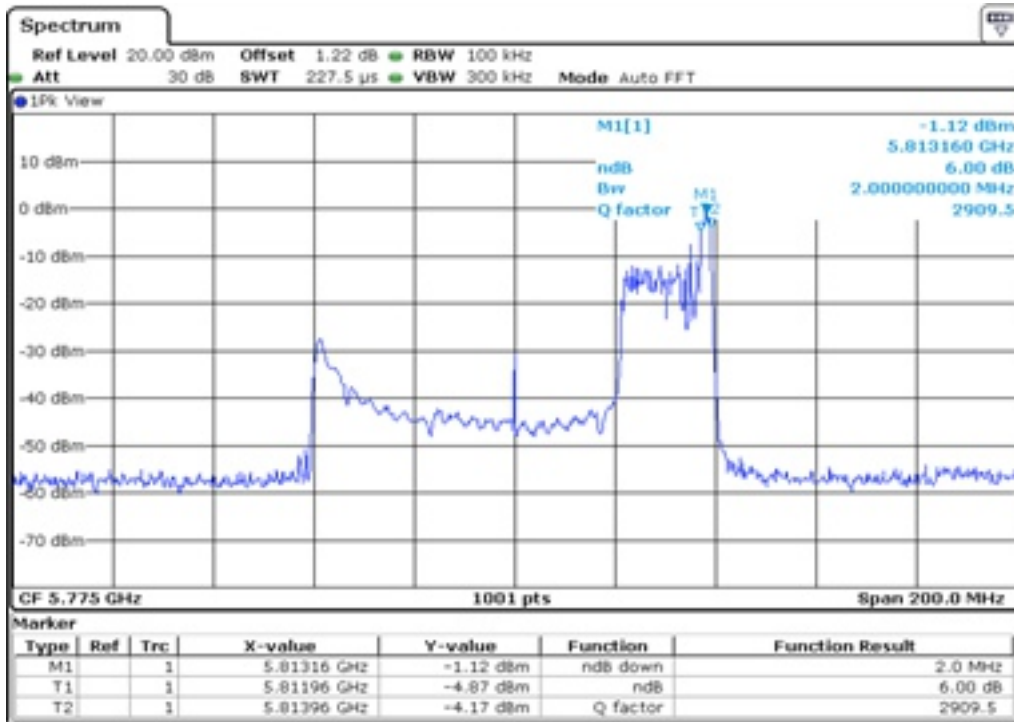

2	6 dB Bandwidth

3	6 dB Bandwidth