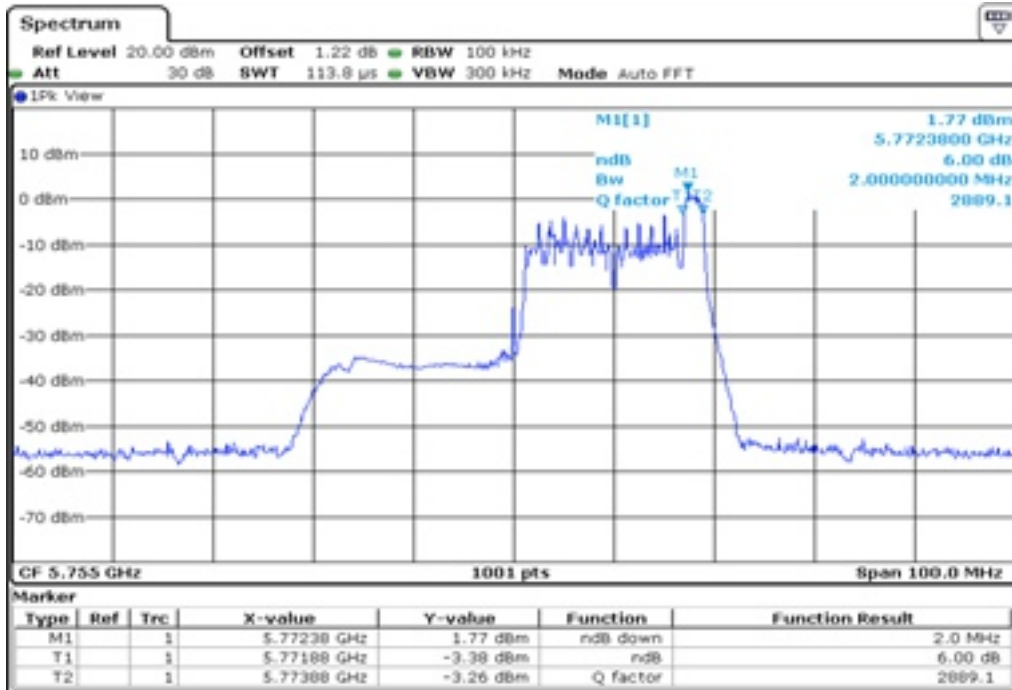

2 6 dB Bandwidth

3 6 dB Bandwidth