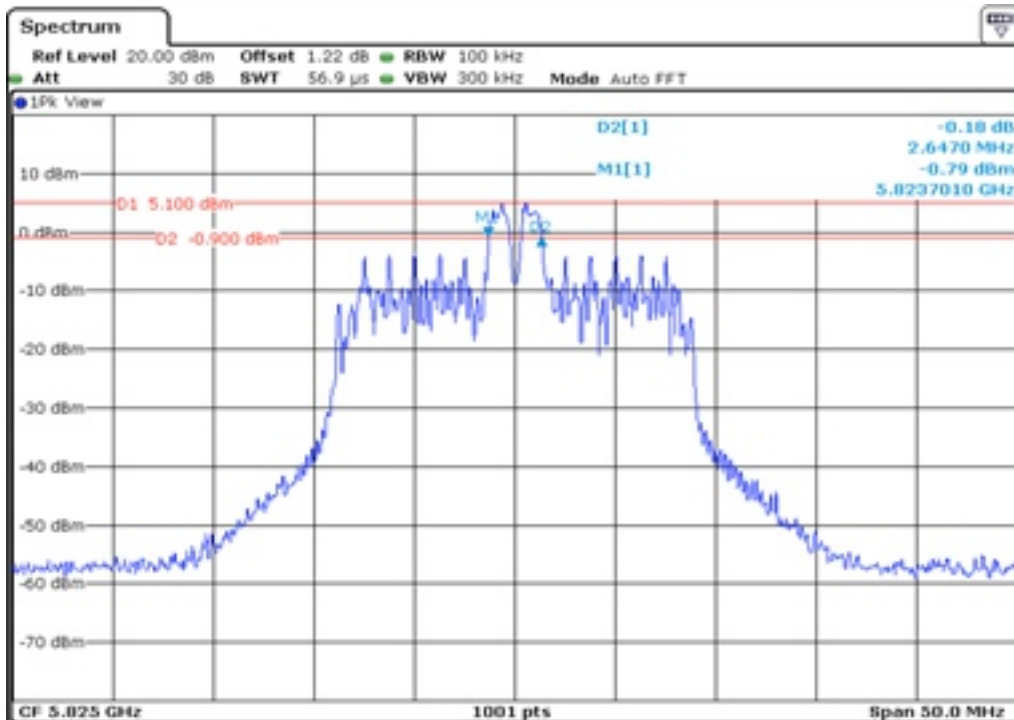

Test Band				WLAN_UNI3_AX			
Antenna				Ant 0			
Test Parameters for Channel Bandwidths							
Test Item	No.	Mode	Channel	Bandwidth	RU Tone	RB index	Verdict
6 dB Bandwidth	1	802.11ax HE20	149	20 MHz	26	Low	Pass
	2	802.11ax HE20	149	20 MHz	26	Middle	Pass
	3	802.11ax HE20	149	20 MHz	26	High	Pass
	4	802.11ax HE20	157	20 MHz	26	Low	Pass
	5	802.11ax HE20	157	20 MHz	26	Middle	Pass
	6	802.11ax HE20	157	20 MHz	26	High	Pass
	7	802.11ax HE20	165	20 MHz	26	Low	Pass
	8	802.11ax HE20	165	20 MHz	26	Middle	Pass
	9	802.11ax HE20	165	20 MHz	26	High	Pass
	10	802.11ax HE20	149	20 MHz	52	Low	Pass
	11	802.11ax HE20	149	20 MHz	52	Middle	Pass
	12	802.11ax HE20	149	20 MHz	52	High	Pass
	13	802.11ax HE20	157	20 MHz	52	Low	Pass
	14	802.11ax HE20	157	20 MHz	52	Middle	Pass
	15	802.11ax HE20	157	20 MHz	52	High	Pass
	16	802.11ax HE20	165	20 MHz	52	Low	Pass
	17	802.11ax HE20	165	20 MHz	52	Middle	Pass
	18	802.11ax HE20	165	20 MHz	52	High	Pass
	19	802.11ax HE20	149	20 MHz	106	Low	Pass
	20	802.11ax HE20	149	20 MHz	106	High	Pass
	21	802.11ax HE20	157	20 MHz	106	Low	Pass
	22	802.11ax HE20	157	20 MHz	106	High	Pass
	23	802.11ax HE20	165	20 MHz	106	Low	Pass
	24	802.11ax HE20	165	20 MHz	106	High	Pass
	25	802.11ax HE20	149	20 MHz	242	-	Pass
	26	802.11ax HE20	157	20 MHz	242	-	Pass
	27	802.11ax HE20	165	20 MHz	242	-	Pass
	28	802.11ax HE20	149	20 MHz	SU	-	Pass
	29	802.11ax HE20	157	20 MHz	SU	-	Pass
	30	802.11ax HE20	165	20 MHz	SU	-	Pass

1 6 dB Bandwidth

2 6 dB Bandwidth

3 6 dB Bandwidth

4 6 dB Bandwidth

5 6 dB Bandwidth

6 6 dB Bandwidth

7 6 dB Bandwidth

8 6 dB Bandwidth

9	6 dB Bandwidth
---	----------------

10 6 dB Bandwidth

11 6 dB Bandwidth

12 6 dB Bandwidth

13 6 dB Bandwidth

14 6 dB Bandwidth

15 6 dB Bandwidth

16 6 dB Bandwidth