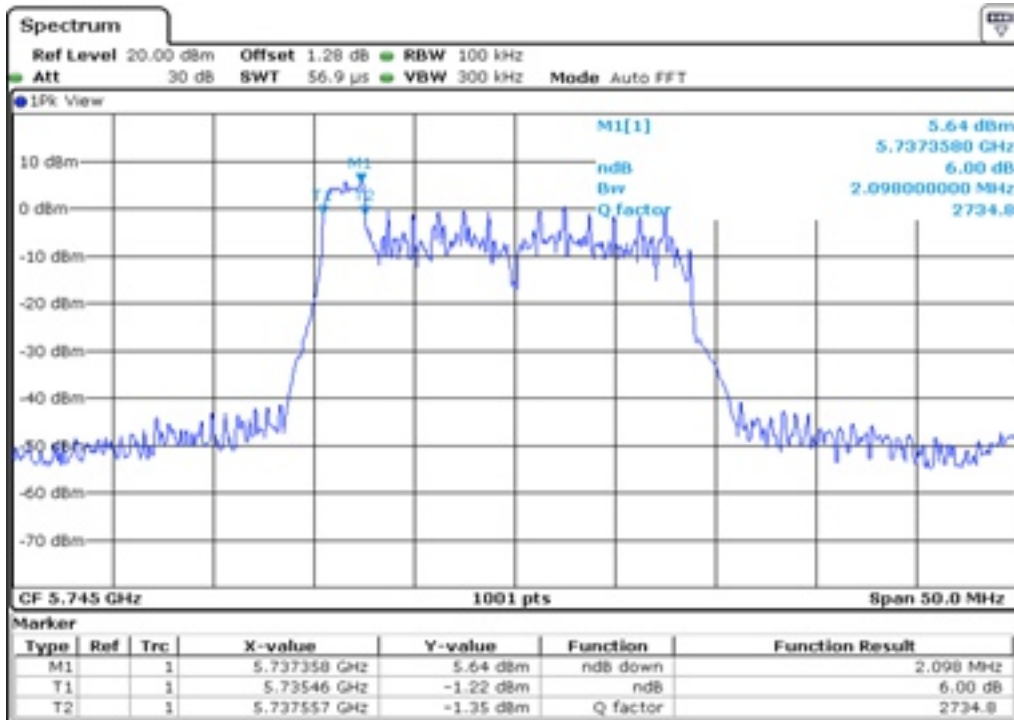

25 6 dB Bandwidth

26 6 dB Bandwidth

27	6 dB Bandwidth
----	----------------

28 6 dB Bandwidth

29 6 dB Bandwidth

30	6 dB Bandwidth
----	----------------

Test Band				WLAN_UNI3_AX			
Antenna				Ant 1			
Test Parameters for Channel Bandwidths							
Test Item	No.	Mode	Channel	Bandwidth	RU Tone	RB index	Verdict
6 dB Bandwidth	1	802.11ax HE20	149	20 MHz	26	Low	Pass
	2	802.11ax HE20	149	20 MHz	26	Middle	Pass
	3	802.11ax HE20	149	20 MHz	26	High	Pass
	4	802.11ax HE20	157	20 MHz	26	Low	Pass
	5	802.11ax HE20	157	20 MHz	26	Middle	Pass
	6	802.11ax HE20	157	20 MHz	26	High	Pass
	7	802.11ax HE20	165	20 MHz	26	Low	Pass
	8	802.11ax HE20	165	20 MHz	26	Middle	Pass
	9	802.11ax HE20	165	20 MHz	26	High	Pass
	10	802.11ax HE20	149	20 MHz	52	Low	Pass
	11	802.11ax HE20	149	20 MHz	52	Middle	Pass
	12	802.11ax HE20	149	20 MHz	52	High	Pass
	13	802.11ax HE20	157	20 MHz	52	Low	Pass
	14	802.11ax HE20	157	20 MHz	52	Middle	Pass
	15	802.11ax HE20	157	20 MHz	52	High	Pass
	16	802.11ax HE20	165	20 MHz	52	Low	Pass
	17	802.11ax HE20	165	20 MHz	52	Middle	Pass
	18	802.11ax HE20	165	20 MHz	52	High	Pass
	19	802.11ax HE20	149	20 MHz	106	Low	Pass
	20	802.11ax HE20	149	20 MHz	106	High	Pass
	21	802.11ax HE20	157	20 MHz	106	Low	Pass
	22	802.11ax HE20	157	20 MHz	106	High	Pass
	23	802.11ax HE20	165	20 MHz	106	Low	Pass
	24	802.11ax HE20	165	20 MHz	106	High	Pass
	25	802.11ax HE20	149	20 MHz	242	-	Pass
	26	802.11ax HE20	157	20 MHz	242	-	Pass
	27	802.11ax HE20	165	20 MHz	242	-	Pass
	28	802.11ax HE20	149	20 MHz	SU	-	Pass
	29	802.11ax HE20	157	20 MHz	SU	-	Pass
	30	802.11ax HE20	165	20 MHz	SU	-	Pass