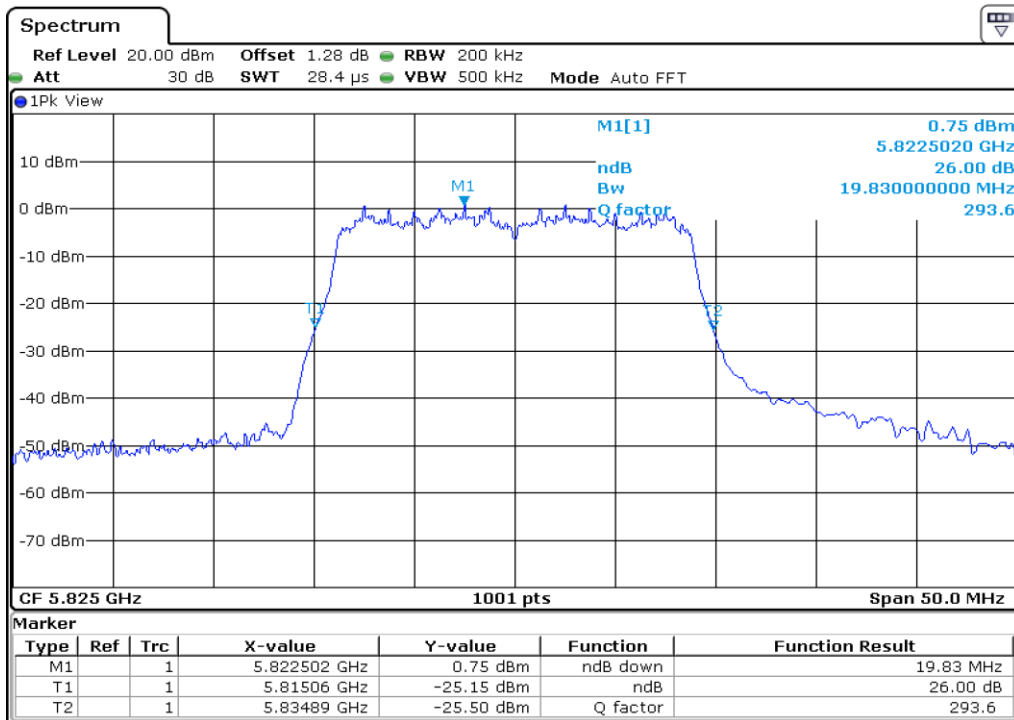

3	26 dB Bandwidth