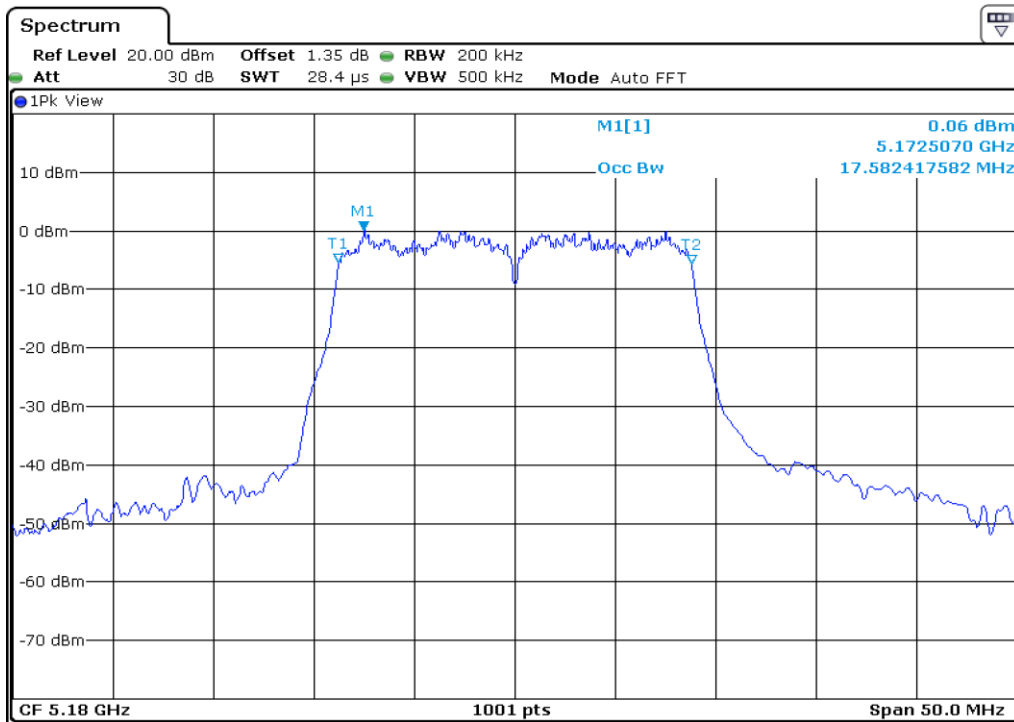

6	99% Occupied Bandwidth
---	------------------------

7	99% Occupied Bandwidth
---	------------------------

8	99% Occupied Bandwidth
---	------------------------

9	99% Occupied Bandwidth
---	------------------------

Test Band				WLAN_UNII1			
Antenna				Ant 1			
Test Parameters for Channel Bandwidths							
Test Item	No.	Mode	Channel	Bandwidth	RU Tone	RB index	Verdict
99% Occupied Bandwidth	1	802.11 a	36	20 MHz	-	-	Pass
	2	802.11 a	44	20 MHz	-	-	Pass
	3	802.11 a	48	20 MHz	-	-	Pass
	4	802.11 n20	36	20 MHz	-	-	Pass
	5	802.11 n20	44	20 MHz	-	-	Pass
	6	802.11 n20	48	20 MHz	-	-	Pass
	7	802.11 n40	38	40 MHz	-	-	Pass
	8	802.11 n40	46	40 MHz	-	-	Pass
	9	802.11 ac80	42	80 MHz	-	-	Pass

1 99% Occupied Bandwidth

2 99% Occupied Bandwidth

3	99% Occupied Bandwidth
---	------------------------

4 99% Occupied Bandwidth

5 99% Occupied Bandwidth

6	99% Occupied Bandwidth
---	------------------------