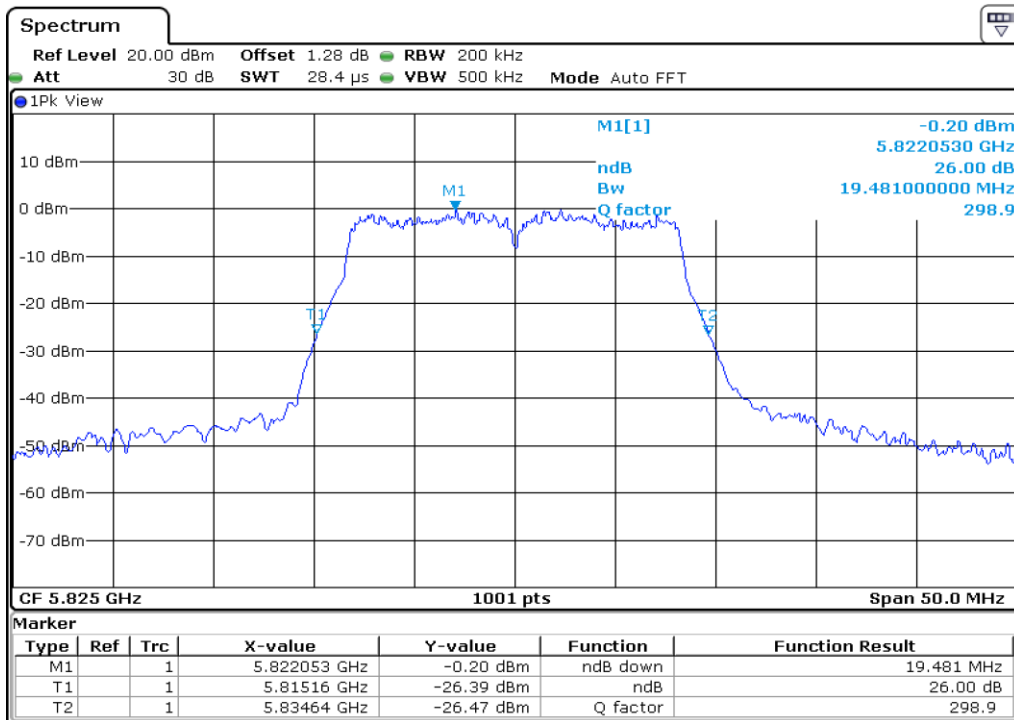

1 26 dB Bandwidth

2 26 dB Bandwidth

3	26 dB Bandwidth
---	-----------------

4 **26 dB Bandwidth**

5 **26 dB Bandwidth**

6	26 dB Bandwidth
---	-----------------

7 26 dB Bandwidth

8 26 dB Bandwidth

9	26 dB Bandwidth
---	-----------------

Test Band				WLAN_UNII2C / UNII3			
Antenna				Ant 0			
Test Parameters for Channel Bandwidths							
Test Item	No.	Mode	Channel	Bandwidth	RU Tone	RB index	Verdict
Straddle 26 dB Bandwidth	1	802.11 a	144	20 MHz	-	-	Pass
	2	802.11 n20	144	20 MHz	-	-	Pass
	3	802.11 n40	142	40 MHz	-	-	Pass
	4	802.11 ac80	138	80 MHz	-	-	Pass