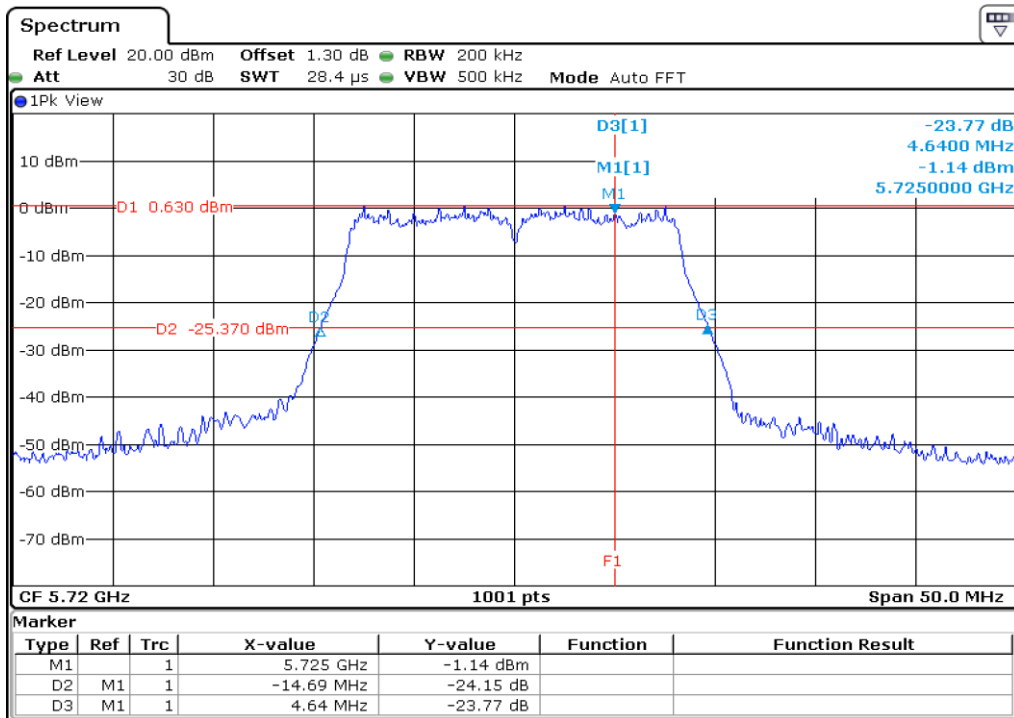

9	26 dB Bandwidth
---	-----------------

Test Band				WLAN_UNII2C / UNII3			
Antenna				Ant 0			
Test Parameters for Channel Bandwidths							
Test Item	No.	Mode	Channel	Bandwidth	RU Tone	RB index	Verdict
Straddle 26 dB Bandwidth	1	802.11 a	144	20 MHz	-	-	Pass
	2	802.11 n20	144	20 MHz	-	-	Pass
	3	802.11 n40	142	40 MHz	-	-	Pass
	4	802.11 ac80	138	80 MHz	-	-	Pass

1 **Starddle 26 dB Bandwitdh**

2 **Starddle 26 dB Bandwitdh**

3 **Starddle 26 dB Bandwidh**

4 **Starddle 26 dB Bandwidh**

Test Band				WLAN_UNII2C / UNII3			
Antenna				Ant 1			
Test Parameters for Channel Bandwidths							
Test Item	No.	Mode	Channel	Bandwidth	RU Tone	RB index	Verdict
Straddle 26 dB Bandwidth	1	802.11 a	144	20 MHz	-	-	Pass
	2	802.11 n20	144	20 MHz	-	-	Pass
	3	802.11 n40	142	40 MHz	-	-	Pass
	4	802.11 ac80	138	80 MHz	-	-	Pass

1 **Starddle 26 dB Bandwitdh**

2 **Starddle 26 dB Bandwitdh**

3 **Starddle 26 dB Bandwitdh**

4 **Starddle 26 dB Bandwitdh**

Test Band				WLAN_UNII1			
Antenna				Ant 0			
Test Parameters for Channel Bandwidths							
Test Item	No.	Mode	Channel	Bandwidth	RU Tone	RB index	Verdict
99% Occupied Bandwidth	1	802.11 a	36	20 MHz	-	-	Pass
	2	802.11 a	44	20 MHz	-	-	Pass
	3	802.11 a	48	20 MHz	-	-	Pass
	4	802.11 n20	36	20 MHz	-	-	Pass
	5	802.11 n20	44	20 MHz	-	-	Pass
	6	802.11 n20	48	20 MHz	-	-	Pass
	7	802.11 n40	38	40 MHz	-	-	Pass
	8	802.11 n40	46	40 MHz	-	-	Pass
	9	802.11 ac80	42	80 MHz	-	-	Pass