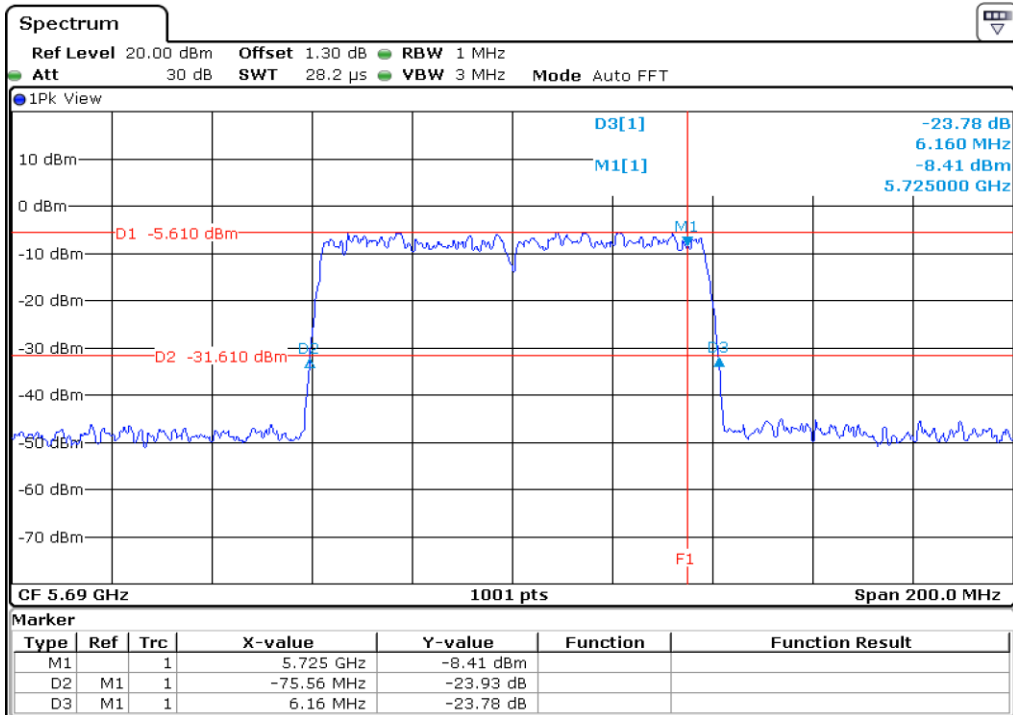

9	26 dB Bandwidth
---	-----------------

Test Band				WLAN_UNII2C / UNII3			
Antenna				Ant 0			
Test Parameters for Channel Bandwidths							
Test Item	No.	Mode	Channel	Bandwidth	RU Tone	RB index	Verdict
Straddle 26 dB Bandwidth	1	802.11 a	144	20 MHz	-	-	Pass
	2	802.11 n20	144	20 MHz	-	-	Pass
	3	802.11 n40	142	40 MHz	-	-	Pass
	4	802.11 ac80	138	80 MHz	-	-	Pass

1 **Starddle 26 dB Bandwitdh**

2 **Starddle 26 dB Bandwitdh**

3 **Starddle 26 dB Bandwidh**

4 **Starddle 26 dB Bandwidh**

Test Band				WLAN_UNII2C / UNII3			
Antenna				Ant 1			
Test Parameters for Channel Bandwidths							
Test Item	No.	Mode	Channel	Bandwidth	RU Tone	RB index	Verdict
Straddle 26 dB Bandwidth	1	802.11 a	144	20 MHz	-	-	Pass
	2	802.11 n20	144	20 MHz	-	-	Pass
	3	802.11 n40	142	40 MHz	-	-	Pass
	4	802.11 ac80	138	80 MHz	-	-	Pass

1 **Starddle 26 dB Bandwitdh**

2 **Starddle 26 dB Bandwitdh**

3 **Starddle 26 dB Bandwitdh**

4 **Starddle 26 dB Bandwitdh**

Test Band				WLAN_UNII1			
Antenna				Ant 0			
Test Parameters for Channel Bandwidths							
Test Item	No.	Mode	Channel	Bandwidth	RU Tone	RB index	Verdict
99% Occupied Bandwidth	1	802.11 a	36	20 MHz	-	-	Pass
	2	802.11 a	44	20 MHz	-	-	Pass
	3	802.11 a	48	20 MHz	-	-	Pass
	4	802.11 n20	36	20 MHz	-	-	Pass
	5	802.11 n20	44	20 MHz	-	-	Pass
	6	802.11 n20	48	20 MHz	-	-	Pass
	7	802.11 n40	38	40 MHz	-	-	Pass
	8	802.11 n40	46	40 MHz	-	-	Pass
	9	802.11 ac80	42	80 MHz	-	-	Pass