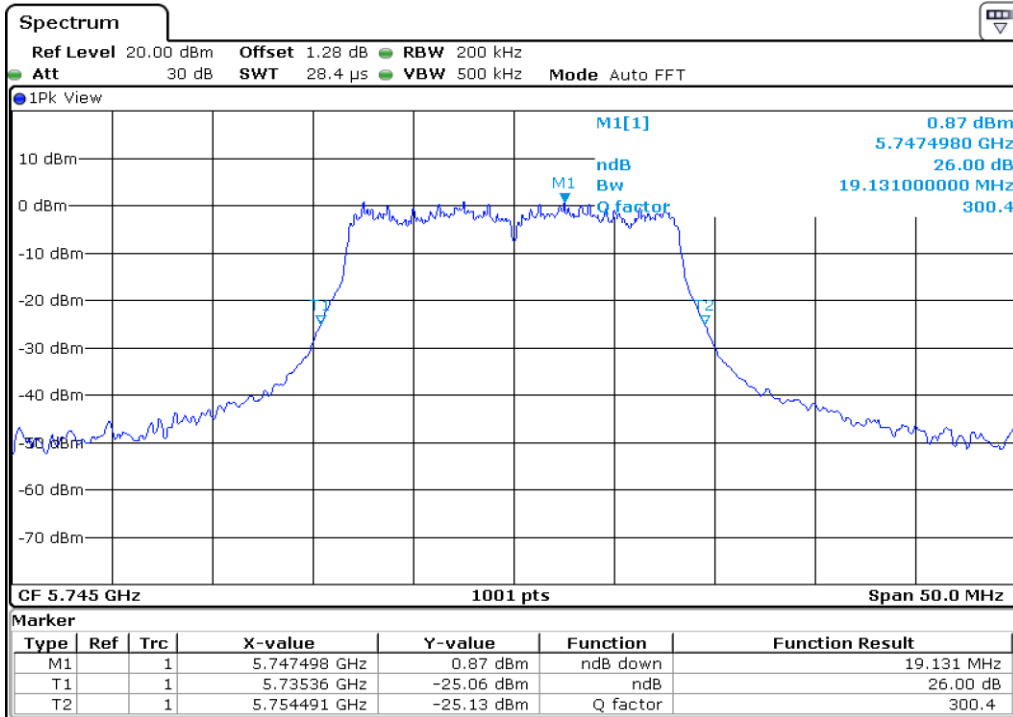

4 **26 dB Bandwidth**

5 **26 dB Bandwidth**