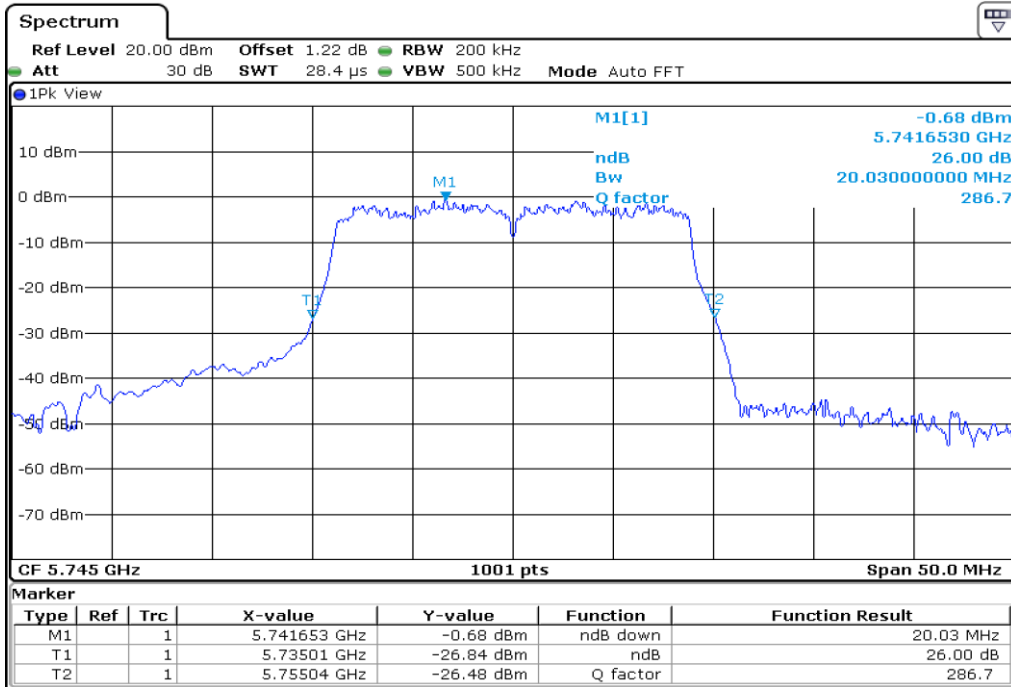

9	26 dB Bandwidth
---	-----------------

10	26 dB Bandwidth
----	-----------------

Test Band				WLAN_UNII2C			
Antenna				Ant 1			
Test Parameters for Channel Bandwidths							
Test Item	No.	Mode	Channel	Bandwidth	RU Tone	RB index	Verdict
26 dB Bandwidth	1	802.11 a	100	20 MHz	-	-	Pass
	2	802.11 a	116	20 MHz	-	-	Pass
	3	802.11 a	140	20 MHz	-	-	Pass
	4	802.11 n20	100	20 MHz	-	-	Pass
	5	802.11 n20	116	20 MHz	-	-	Pass
	6	802.11 n20	140	20 MHz	-	-	Pass
	7	802.11 n40	102	40 MHz	-	-	Pass
	8	802.11 n40	110	40 MHz	-	-	Pass
	9	802.11 n40	134	40 MHz	-	-	Pass
	10	802.11 ac80	106	80 MHz	-	-	Pass

1 26 dB Bandwidth

2 26 dB Bandwidth

3	26 dB Bandwidth
---	-----------------

4 **26 dB Bandwidth**

5 **26 dB Bandwidth**

6	26 dB Bandwidth
----------	------------------------

7 26 dB Bandwidth

8 26 dB Bandwidth

9	26 dB Bandwidth
---	-----------------

10	26 dB Bandwidth
----	-----------------

Test Band				WLAN_UNI3			
Antenna				Ant 0			
Test Parameters for Channel Bandwidths							
Test Item	No.	Mode	Channel	Bandwidth	RU Tone	RB index	Verdict
26 dB Bandwidth	1	802.11 a	149	20 MHz	-	-	Pass
	2	802.11 a	157	20 MHz	-	-	Pass
	3	802.11 a	165	20 MHz	-	-	Pass
	4	802.11 n20	149	20 MHz	-	-	Pass
	5	802.11 n20	157	20 MHz	-	-	Pass
	6	802.11 n20	165	20 MHz	-	-	Pass
	7	802.11 n40	151	40 MHz	-	-	Pass
	8	802.11 n40	159	40 MHz	-	-	Pass
	9	802.11 ac80	155	80 MHz	-	-	Pass