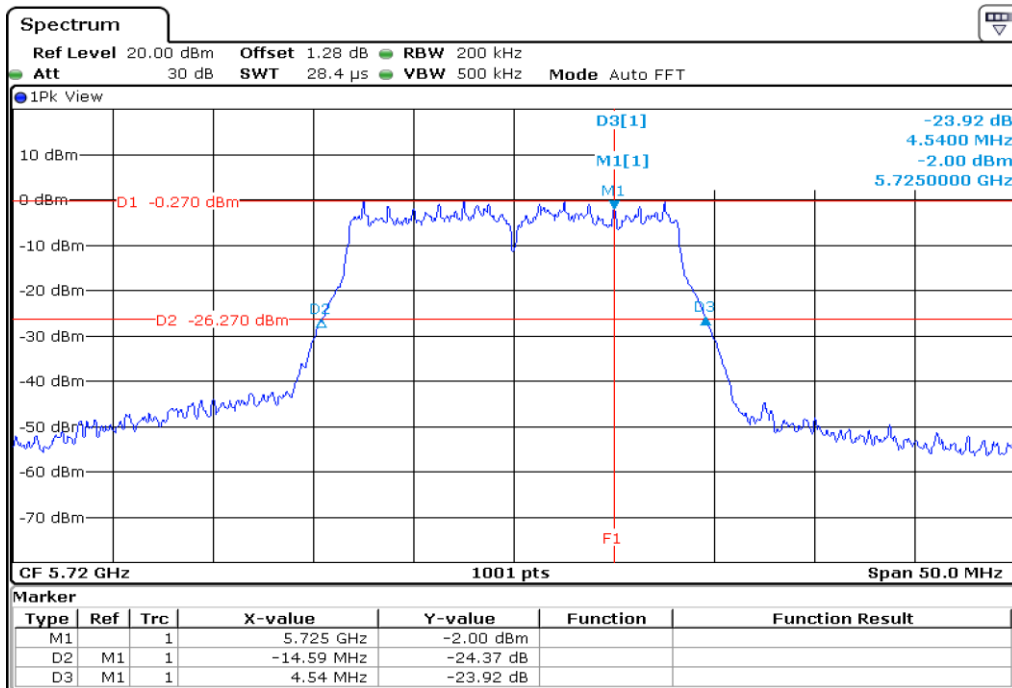

1 26 dB Bandwidth

2 26 dB Bandwidth

3	26 dB Bandwidth
---	-----------------

4 **26 dB Bandwidth**

5 **26 dB Bandwidth**

6	26 dB Bandwidth
---	-----------------

7 26 dB Bandwidth

8 26 dB Bandwidth

9	26 dB Bandwidth
---	-----------------

Test Band				WLAN_UNII2C / UNII3			
Antenna				Ant 0			
Test Parameters for Channel Bandwidths							
Test Item	No.	Mode	Channel	Bandwidth	RU Tone	RB index	Verdict
Straddle 26 dB Bandwidth	1	802.11 a	144	20 MHz	-	-	Pass
	2	802.11 n20	144	20 MHz	-	-	Pass
	3	802.11 n40	142	40 MHz	-	-	Pass
	4	802.11 ac80	138	80 MHz	-	-	Pass

1 **Starddle 26 dB Bandwitdh**

2 **Starddle 26 dB Bandwitdh**

3 **Starddle 26 dB Bandwidh**

4 **Starddle 26 dB Bandwidh**

Test Band				WLAN_UNII2C / UNII3			
Antenna				Ant 1			
Test Parameters for Channel Bandwidths							
Test Item	No.	Mode	Channel	Bandwidth	RU Tone	RB index	Verdict
Straddle 26 dB Bandwidth	1	802.11 a	144	20 MHz	-	-	Pass
	2	802.11 n20	144	20 MHz	-	-	Pass
	3	802.11 n40	142	40 MHz	-	-	Pass
	4	802.11 ac80	138	80 MHz	-	-	Pass