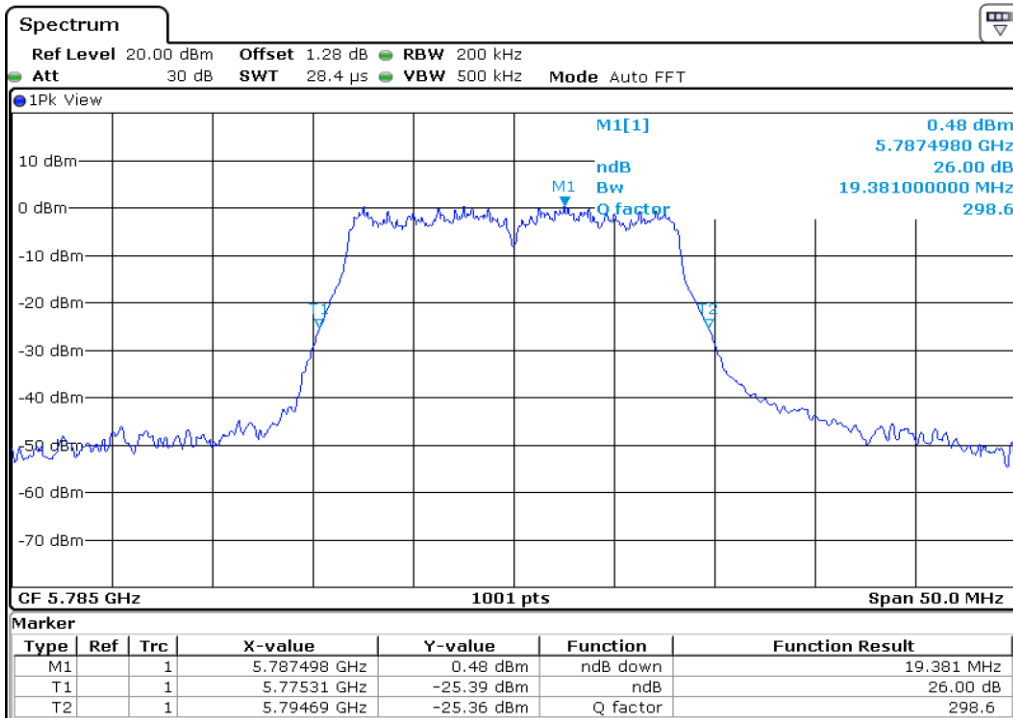

1 26 dB Bandwidth

2 26 dB Bandwidth

3	26 dB Bandwidth
---	-----------------

4 **26 dB Bandwidth**

5 **26 dB Bandwidth**

6	26 dB Bandwidth
---	-----------------

7 26 dB Bandwidth

8 26 dB Bandwidth

9	26 dB Bandwidth
---	-----------------

Test Band				WLAN_UNII2C / UNII3			
Antenna				Ant 0			
Test Parameters for Channel Bandwidths							
Test Item	No.	Mode	Channel	Bandwidth	RU Tone	RB index	Verdict
Straddle 26 dB Bandwidth	1	802.11 a	144	20 MHz	-	-	Pass
	2	802.11 n20	144	20 MHz	-	-	Pass
	3	802.11 n40	142	40 MHz	-	-	Pass
	4	802.11 ac80	138	80 MHz	-	-	Pass