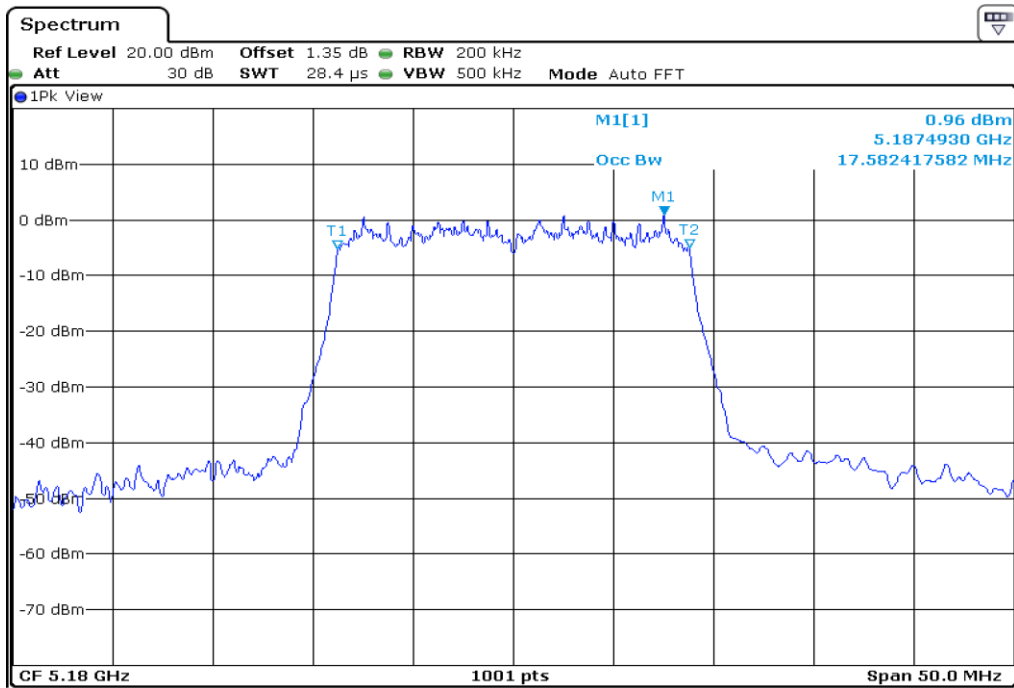

1 **Starddle 26 dB Bandwitdh**

2 **Starddle 26 dB Bandwitdh**

3 **Starddle 26 dB Bandwidh**

4 **Starddle 26 dB Bandwidh**

Test Band				WLAN_UNII2C / UNII3			
Antenna				Ant 1			
Test Parameters for Channel Bandwidths							
Test Item	No.	Mode	Channel	Bandwidth	RU Tone	RB index	Verdict
Straddle 26 dB Bandwidth	1	802.11 a	144	20 MHz	-	-	Pass
	2	802.11 n20	144	20 MHz	-	-	Pass
	3	802.11 n40	142	40 MHz	-	-	Pass
	4	802.11 ac80	138	80 MHz	-	-	Pass

1 **Starddle 26 dB Bandwitdh**

2 **Starddle 26 dB Bandwitdh**

3 **Starddle 26 dB Bandwitdh**

4 **Starddle 26 dB Bandwitdh**

Test Band				WLAN_UNII1			
Antenna				Ant 0			
Test Parameters for Channel Bandwidths							
Test Item	No.	Mode	Channel	Bandwidth	RU Tone	RB index	Verdict
99% Occupied Bandwidth	1	802.11 a	36	20 MHz	-	-	Pass
	2	802.11 a	44	20 MHz	-	-	Pass
	3	802.11 a	48	20 MHz	-	-	Pass
	4	802.11 n20	36	20 MHz	-	-	Pass
	5	802.11 n20	44	20 MHz	-	-	Pass
	6	802.11 n20	48	20 MHz	-	-	Pass
	7	802.11 n40	38	40 MHz	-	-	Pass
	8	802.11 n40	46	40 MHz	-	-	Pass
	9	802.11 ac80	42	80 MHz	-	-	Pass

1	99% Occupied Bandwidth
---	------------------------

2	99% Occupied Bandwidth
---	------------------------

3	99% Occupied Bandwidth
---	------------------------

4 **99% Occupied Bandwidth**

5 **99% Occupied Bandwidth**