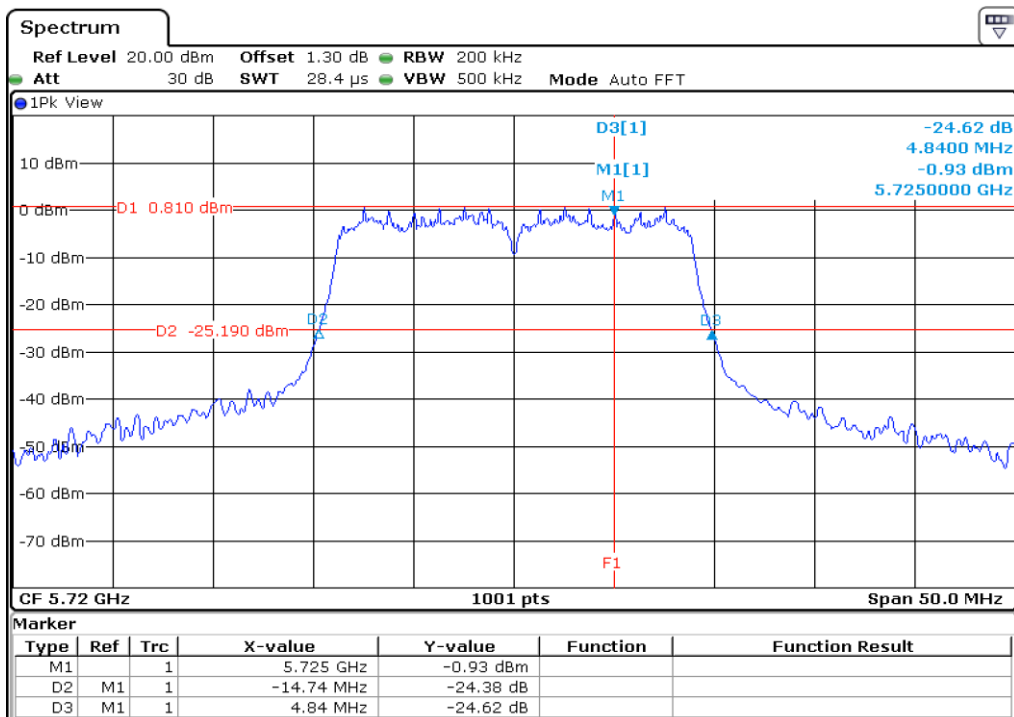

9	26 dB Bandwidth
---	-----------------

Test Band				WLAN_UNII2C / UNII3			
Antenna				Ant 0			
Test Parameters for Channel Bandwidths							
Test Item	No.	Mode	Channel	Bandwidth	RU Tone	RB index	Verdict
Straddle 26 dB Bandwidth	1	802.11 a	144	20 MHz	-	-	Pass
	2	802.11 n20	144	20 MHz	-	-	Pass
	3	802.11 n40	142	40 MHz	-	-	Pass
	4	802.11 ac80	138	80 MHz	-	-	Pass

1 **Starddle 26 dB Bandwitdh**

2 **Starddle 26 dB Bandwitdh**

3 **Starddle 26 dB Bandwidh**

4 **Starddle 26 dB Bandwidh**

Test Band				WLAN_UNII2C / UNII3			
Antenna				Ant 1			
Test Parameters for Channel Bandwidths							
Test Item	No.	Mode	Channel	Bandwidth	RU Tone	RB index	Verdict
Straddle 26 dB Bandwidth	1	802.11 a	144	20 MHz	-	-	Pass
	2	802.11 n20	144	20 MHz	-	-	Pass
	3	802.11 n40	142	40 MHz	-	-	Pass
	4	802.11 ac80	138	80 MHz	-	-	Pass

1 **Starddle 26 dB Bandwitdh**

2 **Starddle 26 dB Bandwitdh**

3 **Starddle 26 dB Bandwitdh**

4 **Starddle 26 dB Bandwitdh**

Test Band				WLAN_UNII1			
Antenna				Ant 0			
Test Parameters for Channel Bandwidths							
Test Item	No.	Mode	Channel	Bandwidth	RU Tone	RB index	Verdict
99% Occupied Bandwidth	1	802.11 a	36	20 MHz	-	-	Pass
	2	802.11 a	44	20 MHz	-	-	Pass
	3	802.11 a	48	20 MHz	-	-	Pass
	4	802.11 n20	36	20 MHz	-	-	Pass
	5	802.11 n20	44	20 MHz	-	-	Pass
	6	802.11 n20	48	20 MHz	-	-	Pass
	7	802.11 n40	38	40 MHz	-	-	Pass
	8	802.11 n40	46	40 MHz	-	-	Pass
	9	802.11 ac80	42	80 MHz	-	-	Pass

1	99% Occupied Bandwidth
---	------------------------

2	99% Occupied Bandwidth
---	------------------------

3	99% Occupied Bandwidth
---	------------------------

4 **99% Occupied Bandwidth**

5 **99% Occupied Bandwidth**