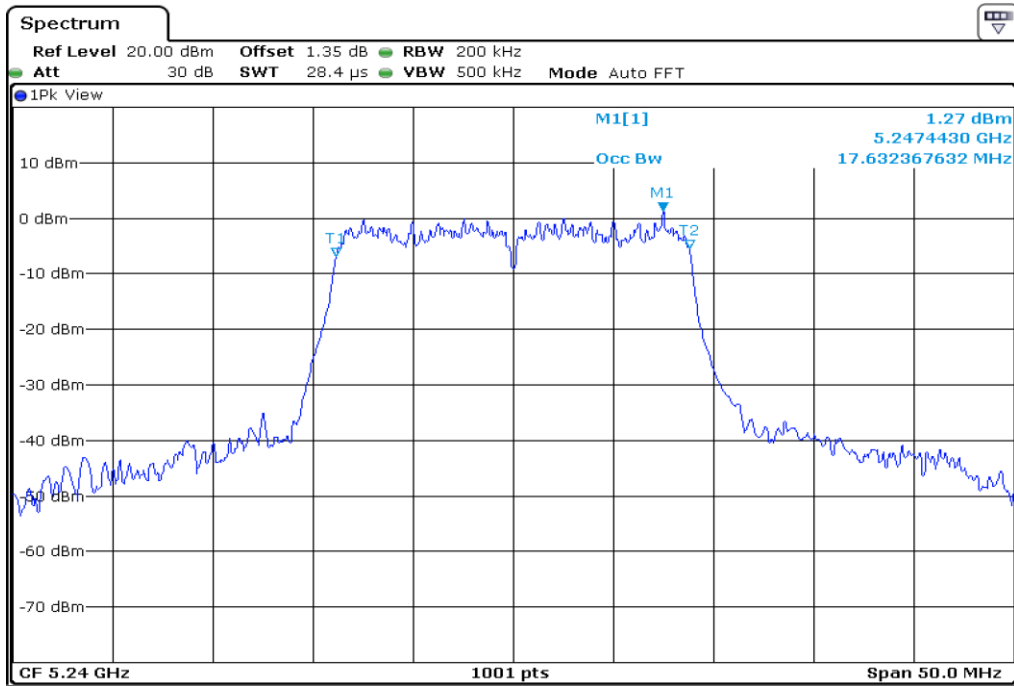

1 **Starddle 26 dB Bandwitdh**

2 **Starddle 26 dB Bandwitdh**

3 **Starddle 26 dB Bandwitdh**

4 **Starddle 26 dB Bandwitdh**

Test Band				WLAN_UNII1			
Antenna				Ant 0			
Test Parameters for Channel Bandwidths							
Test Item	No.	Mode	Channel	Bandwidth	RU Tone	RB index	Verdict
99% Occupied Bandwidth	1	802.11 a	36	20 MHz	-	-	Pass
	2	802.11 a	44	20 MHz	-	-	Pass
	3	802.11 a	48	20 MHz	-	-	Pass
	4	802.11 n20	36	20 MHz	-	-	Pass
	5	802.11 n20	44	20 MHz	-	-	Pass
	6	802.11 n20	48	20 MHz	-	-	Pass
	7	802.11 n40	38	40 MHz	-	-	Pass
	8	802.11 n40	46	40 MHz	-	-	Pass
	9	802.11 ac80	42	80 MHz	-	-	Pass

1	99% Occupied Bandwidth
---	------------------------

2	99% Occupied Bandwidth
---	------------------------

3	99% Occupied Bandwidth
---	------------------------

4 **99% Occupied Bandwidth**

5 **99% Occupied Bandwidth**

6	99% Occupied Bandwidth
---	------------------------

7	99% Occupied Bandwidth
---	------------------------

8	99% Occupied Bandwidth
---	------------------------

9	99% Occupied Bandwidth
---	------------------------