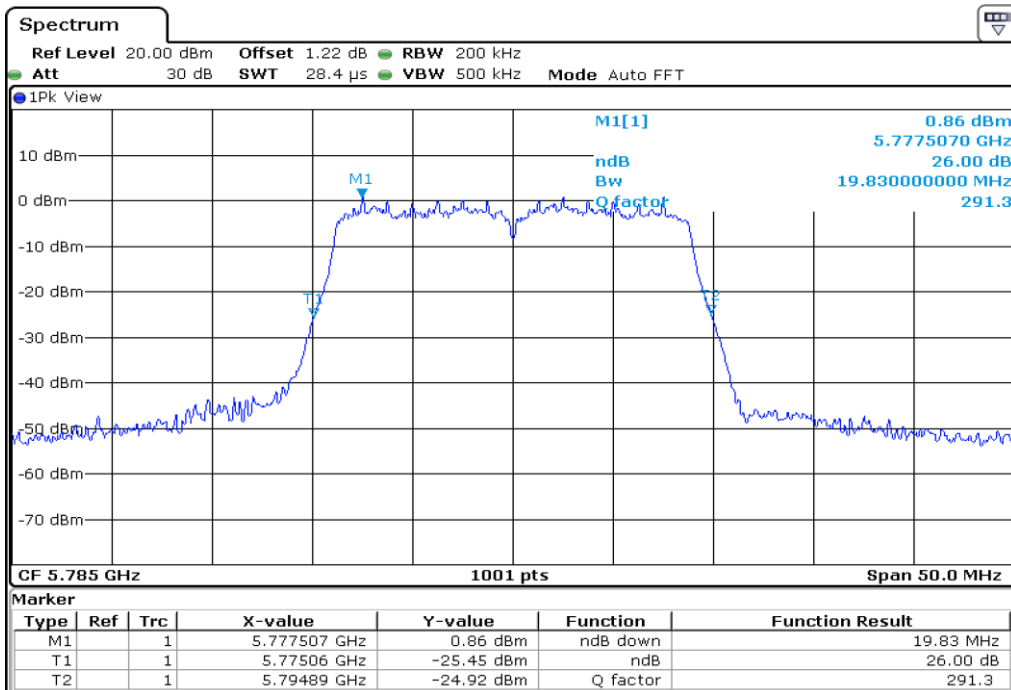

9	26 dB Bandwidth
---	-----------------

10	26 dB Bandwidth
----	-----------------

Test Band				WLAN_UNI3			
Antenna				Ant 0			
Test Parameters for Channel Bandwidths							
Test Item	No.	Mode	Channel	Bandwidth	RU Tone	RB index	Verdict
26 dB Bandwidth	1	802.11 a	149	20 MHz	-	-	Pass
	2	802.11 a	157	20 MHz	-	-	Pass
	3	802.11 a	165	20 MHz	-	-	Pass
	4	802.11 n20	149	20 MHz	-	-	Pass
	5	802.11 n20	157	20 MHz	-	-	Pass
	6	802.11 n20	165	20 MHz	-	-	Pass
	7	802.11 n40	151	40 MHz	-	-	Pass
	8	802.11 n40	159	40 MHz	-	-	Pass
	9	802.11 ac80	155	80 MHz	-	-	Pass

1 26 dB Bandwidth

2 26 dB Bandwidth

3	26 dB Bandwidth
---	-----------------

4 **26 dB Bandwidth**

5 **26 dB Bandwidth**

6	26 dB Bandwidth
---	-----------------

7 26 dB Bandwidth

8 26 dB Bandwidth