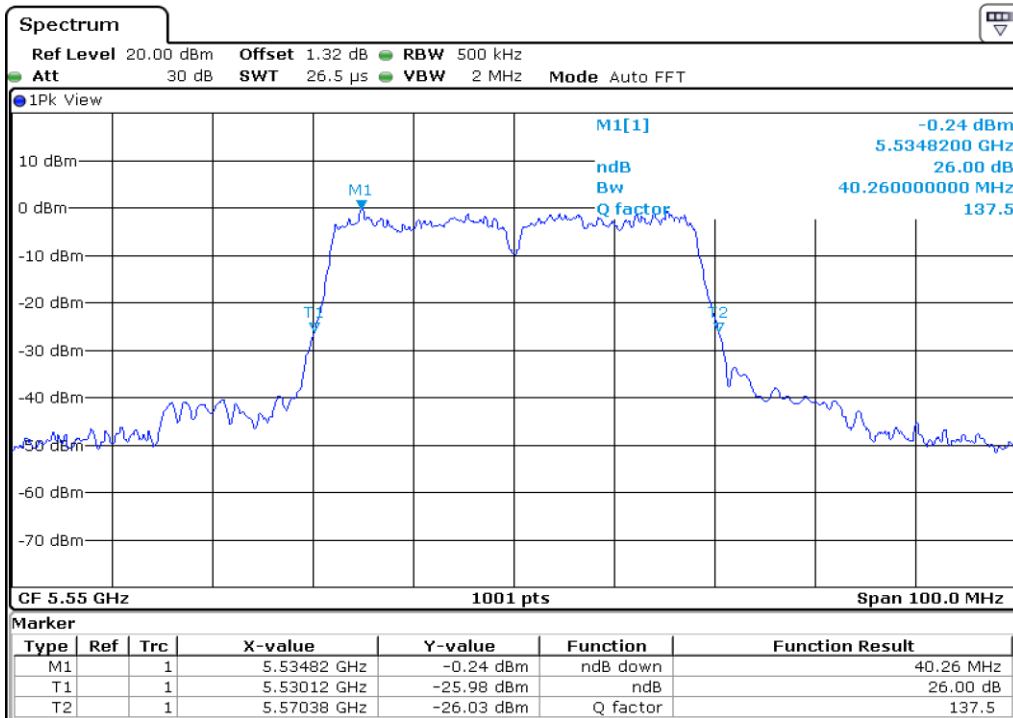

9	26 dB Bandwidth
---	-----------------

10	26 dB Bandwidth
----	-----------------

Test Band				WLAN_UNII2C			
Antenna				Ant 1			
Test Parameters for Channel Bandwidths							
Test Item	No.	Mode	Channel	Bandwidth	RU Tone	RB index	Verdict
26 dB Bandwidth	1	802.11 a	100	20 MHz	-	-	Pass
	2	802.11 a	116	20 MHz	-	-	Pass
	3	802.11 a	140	20 MHz	-	-	Pass
	4	802.11 n20	100	20 MHz	-	-	Pass
	5	802.11 n20	116	20 MHz	-	-	Pass
	6	802.11 n20	140	20 MHz	-	-	Pass
	7	802.11 n40	102	40 MHz	-	-	Pass
	8	802.11 n40	110	40 MHz	-	-	Pass
	9	802.11 n40	134	40 MHz	-	-	Pass
	10	802.11 ac80	106	80 MHz	-	-	Pass

1 26 dB Bandwidth

2 26 dB Bandwidth

3	26 dB Bandwidth
---	-----------------

4 **26 dB Bandwidth**

5 **26 dB Bandwidth**

6	26 dB Bandwidth
----------	------------------------

7 26 dB Bandwidth

8 26 dB Bandwidth

9	26 dB Bandwidth
---	-----------------

10	26 dB Bandwidth
----	-----------------

Test Band				WLAN_UNI3			
Antenna				Ant 0			
Test Parameters for Channel Bandwidths							
Test Item	No.	Mode	Channel	Bandwidth	RU Tone	RB index	Verdict
26 dB Bandwidth	1	802.11 a	149	20 MHz	-	-	Pass
	2	802.11 a	157	20 MHz	-	-	Pass
	3	802.11 a	165	20 MHz	-	-	Pass
	4	802.11 n20	149	20 MHz	-	-	Pass
	5	802.11 n20	157	20 MHz	-	-	Pass
	6	802.11 n20	165	20 MHz	-	-	Pass
	7	802.11 n40	151	40 MHz	-	-	Pass
	8	802.11 n40	159	40 MHz	-	-	Pass
	9	802.11 ac80	155	80 MHz	-	-	Pass