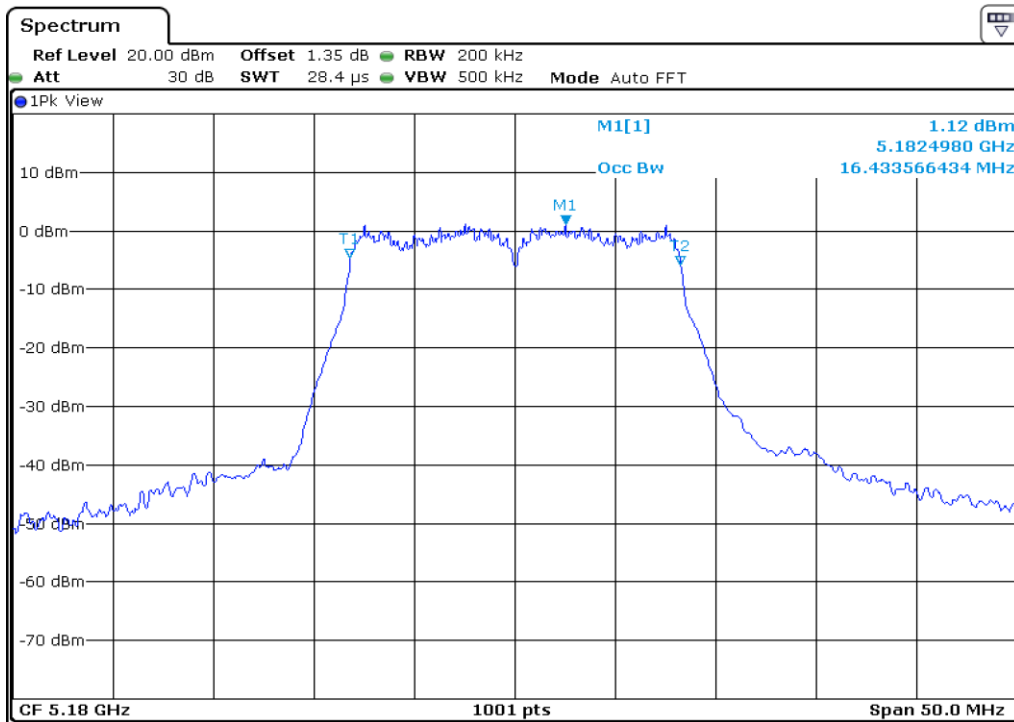

1	99% Occupied Bandwidth
---	------------------------

2	99% Occupied Bandwidth
---	------------------------

3	99% Occupied Bandwidth
---	------------------------

4 **99% Occupied Bandwidth**

5 **99% Occupied Bandwidth**

6	99% Occupied Bandwidth
---	------------------------

7	99% Occupied Bandwidth
---	------------------------

8	99% Occupied Bandwidth
---	------------------------

9	99% Occupied Bandwidth
---	------------------------

Test Band				WLAN_UNII1			
Antenna				Ant 1			
Test Parameters for Channel Bandwidths							
Test Item	No.	Mode	Channel	Bandwidth	RU Tone	RB index	Verdict
99% Occupied Bandwidth	1	802.11 a	36	20 MHz	-	-	Pass
	2	802.11 a	44	20 MHz	-	-	Pass
	3	802.11 a	48	20 MHz	-	-	Pass
	4	802.11 n20	36	20 MHz	-	-	Pass
	5	802.11 n20	44	20 MHz	-	-	Pass
	6	802.11 n20	48	20 MHz	-	-	Pass
	7	802.11 n40	38	40 MHz	-	-	Pass
	8	802.11 n40	46	40 MHz	-	-	Pass
	9	802.11 ac80	42	80 MHz	-	-	Pass