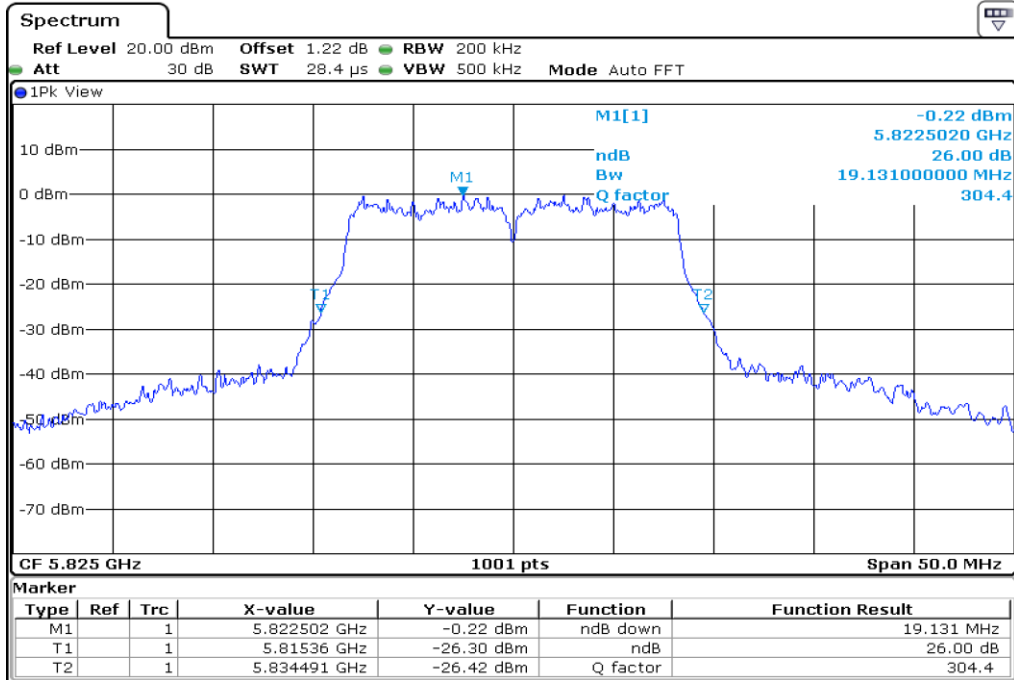

1 26 dB Bandwidth

2 26 dB Bandwidth

3	26 dB Bandwidth
---	-----------------

4 **26 dB Bandwidth**

5 **26 dB Bandwidth**

6	26 dB Bandwidth
---	-----------------

7 26 dB Bandwidth

8 26 dB Bandwidth

9	26 dB Bandwidth
---	-----------------

Test Band				WLAN_UNI3			
Antenna				Ant 1			
Test Parameters for Channel Bandwidths							
Test Item	No.	Mode	Channel	Bandwidth	RU Tone	RB index	Verdict
26 dB Bandwidth	1	802.11 a	149	20 MHz	-	-	Pass
	2	802.11 a	157	20 MHz	-	-	Pass
	3	802.11 a	165	20 MHz	-	-	Pass
	4	802.11 n20	149	20 MHz	-	-	Pass
	5	802.11 n20	157	20 MHz	-	-	Pass
	6	802.11 n20	165	20 MHz	-	-	Pass
	7	802.11 n40	151	40 MHz	-	-	Pass
	8	802.11 n40	159	40 MHz	-	-	Pass
	9	802.11 ac80	155	80 MHz	-	-	Pass