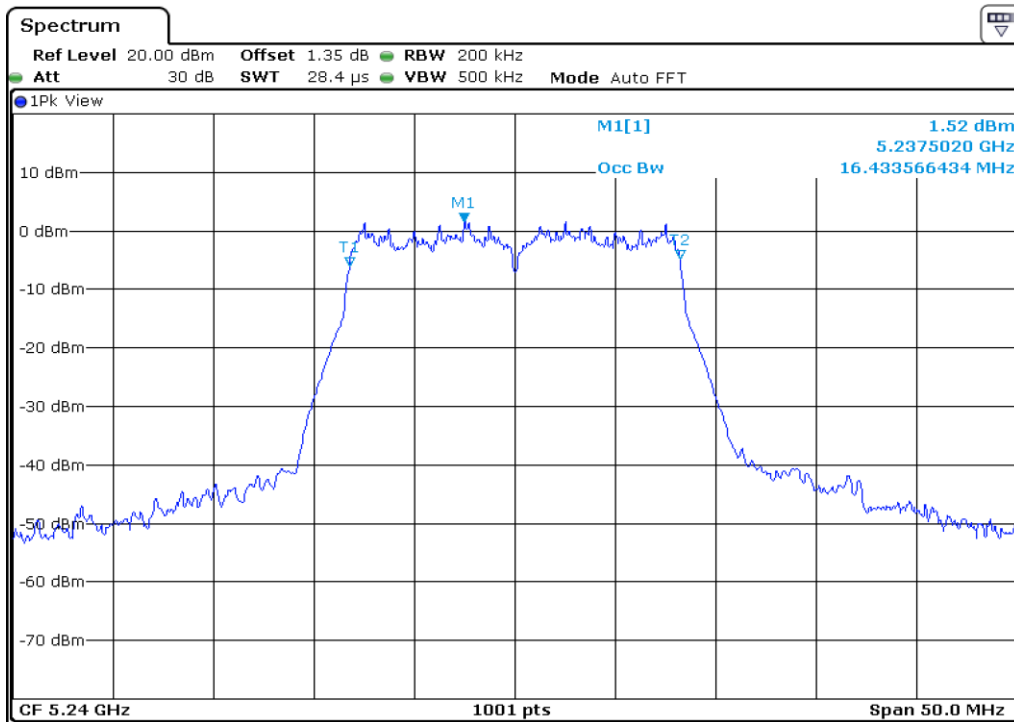

3	99% Occupied Bandwidth