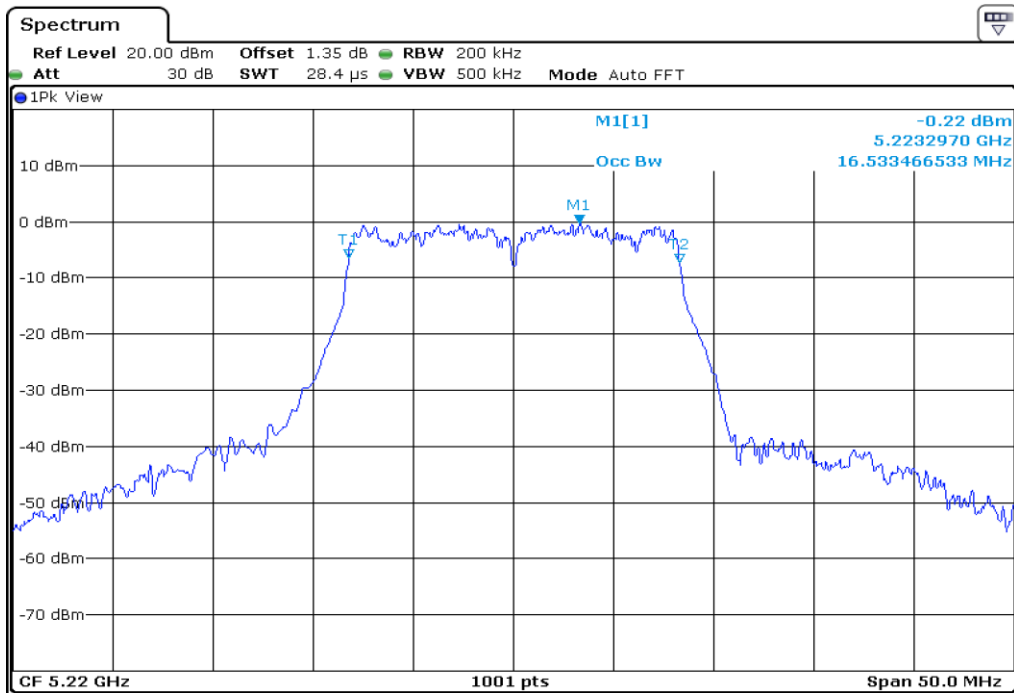

1 **Starddle 26 dB Bandwitdh**

2 **Starddle 26 dB Bandwitdh**

3 **Starddle 26 dB Bandwidh**

4 **Starddle 26 dB Bandwidh**

Test Band				WLAN_UNII2C / UNII3			
Antenna				Ant 1			
Test Parameters for Channel Bandwidths							
Test Item	No.	Mode	Channel	Bandwidth	RU Tone	RB index	Verdict
Straddle 26 dB Bandwidth	1	802.11 a	144	20 MHz	-	-	Pass
	2	802.11 n20	144	20 MHz	-	-	Pass
	3	802.11 n40	142	40 MHz	-	-	Pass
	4	802.11 ac80	138	80 MHz	-	-	Pass

1 **Starddle 26 dB Bandwitdh**

2 **Starddle 26 dB Bandwitdh**

3 **Starddle 26 dB Bandwitdh**

4 **Starddle 26 dB Bandwitdh**

Test Band				WLAN_UNII1			
Antenna				Ant 0			
Test Parameters for Channel Bandwidths							
Test Item	No.	Mode	Channel	Bandwidth	RU Tone	RB index	Verdict
99% Occupied Bandwidth	1	802.11 a	36	20 MHz	-	-	Pass
	2	802.11 a	44	20 MHz	-	-	Pass
	3	802.11 a	48	20 MHz	-	-	Pass
	4	802.11 n20	36	20 MHz	-	-	Pass
	5	802.11 n20	44	20 MHz	-	-	Pass
	6	802.11 n20	48	20 MHz	-	-	Pass
	7	802.11 n40	38	40 MHz	-	-	Pass
	8	802.11 n40	46	40 MHz	-	-	Pass
	9	802.11 ac80	42	80 MHz	-	-	Pass

1	99% Occupied Bandwidth
---	------------------------

2	99% Occupied Bandwidth
---	------------------------

3	99% Occupied Bandwidth
---	------------------------

4 **99% Occupied Bandwidth**

5 **99% Occupied Bandwidth**