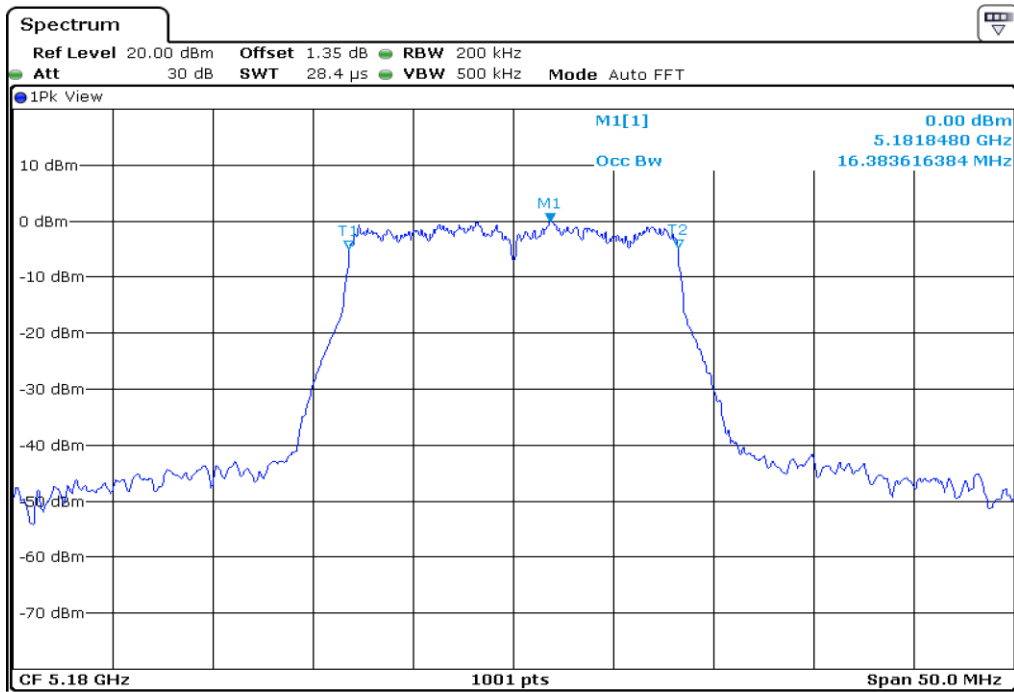

1 **Starddle 26 dB Bandwitdh**

2 **Starddle 26 dB Bandwitdh**

3 **Starddle 26 dB Bandwidh**

4 **Starddle 26 dB Bandwidh**

Test Band				WLAN_UNII2C / UNII3			
Antenna				Ant 1			
Test Parameters for Channel Bandwidths							
Test Item	No.	Mode	Channel	Bandwidth	RU Tone	RB index	Verdict
Straddle 26 dB Bandwidth	1	802.11 a	144	20 MHz	-	-	Pass
	2	802.11 n20	144	20 MHz	-	-	Pass
	3	802.11 n40	142	40 MHz	-	-	Pass
	4	802.11 ac80	138	80 MHz	-	-	Pass

1 **Starddle 26 dB Bandwitdh**

2 **Starddle 26 dB Bandwitdh**

3 **Starddle 26 dB Bandwitdh**

4 **Starddle 26 dB Bandwitdh**

Test Band				WLAN_UNII1			
Antenna				Ant 0			
Test Parameters for Channel Bandwidths							
Test Item	No.	Mode	Channel	Bandwidth	RU Tone	RB index	Verdict
99% Occupied Bandwidth	1	802.11 a	36	20 MHz	-	-	Pass
	2	802.11 a	44	20 MHz	-	-	Pass
	3	802.11 a	48	20 MHz	-	-	Pass
	4	802.11 n20	36	20 MHz	-	-	Pass
	5	802.11 n20	44	20 MHz	-	-	Pass
	6	802.11 n20	48	20 MHz	-	-	Pass
	7	802.11 n40	38	40 MHz	-	-	Pass
	8	802.11 n40	46	40 MHz	-	-	Pass
	9	802.11 ac80	42	80 MHz	-	-	Pass

1	99% Occupied Bandwidth
---	------------------------

2	99% Occupied Bandwidth
---	------------------------

3	99% Occupied Bandwidth
---	------------------------

4 **99% Occupied Bandwidth**

5 **99% Occupied Bandwidth**