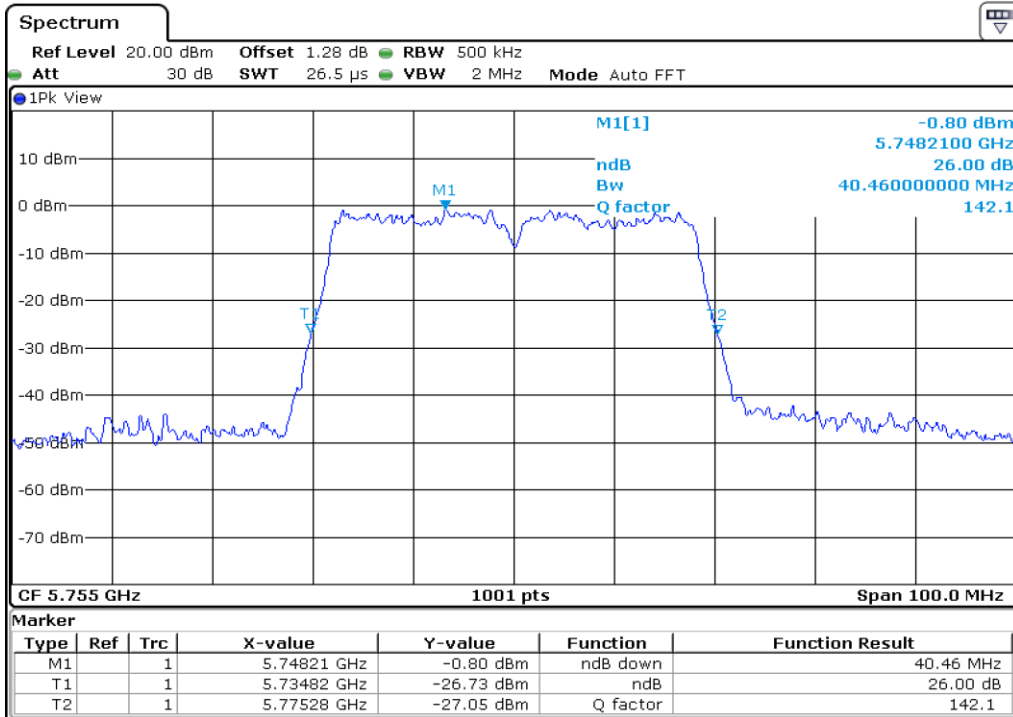

1 26 dB Bandwidth

2 26 dB Bandwidth

3	26 dB Bandwidth
---	-----------------

4 **26 dB Bandwidth**

5 **26 dB Bandwidth**

6	26 dB Bandwidth
---	-----------------

7 26 dB Bandwidth

8 26 dB Bandwidth

9	26 dB Bandwidth
---	-----------------

Test Band				WLAN_UNII2C / UNII3			
Antenna				Ant 0			
Test Parameters for Channel Bandwidths							
Test Item	No.	Mode	Channel	Bandwidth	RU Tone	RB index	Verdict
Straddle 26 dB Bandwidth	1	802.11 a	144	20 MHz	-	-	Pass
	2	802.11 n20	144	20 MHz	-	-	Pass
	3	802.11 n40	142	40 MHz	-	-	Pass
	4	802.11 ac80	138	80 MHz	-	-	Pass