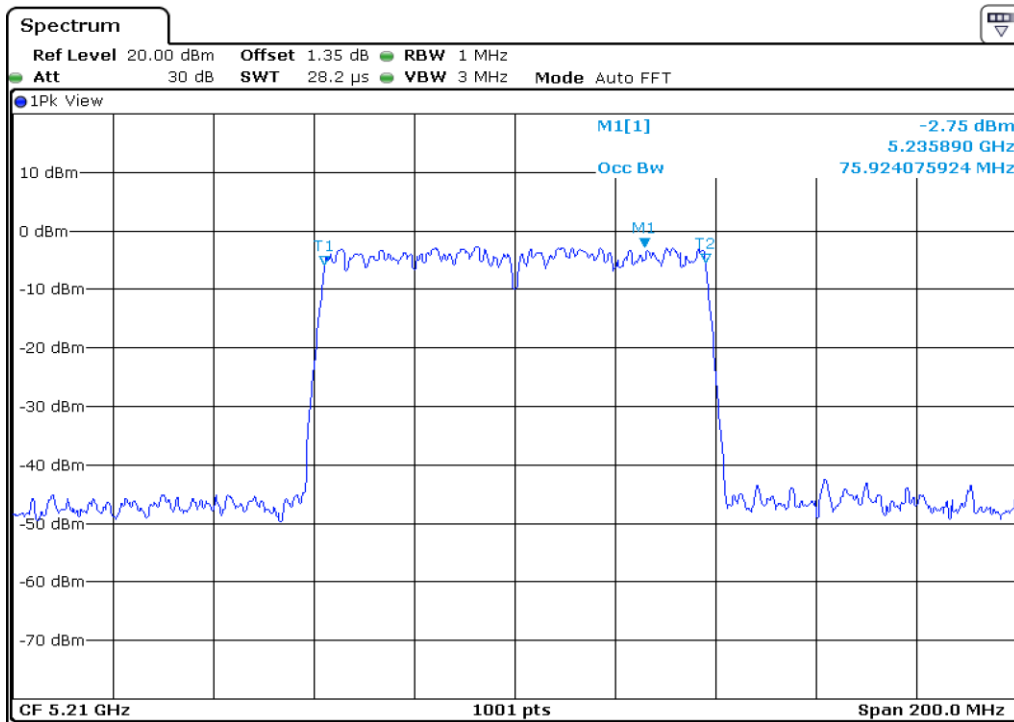

Test Band				WLAN_UNII1			
Antenna				Ant 1			
Test Parameters for Channel Bandwidths							
Test Item	No.	Mode	Channel	Bandwidth	RU Tone	RB index	Verdict
99% Occupied Bandwidth	1	802.11 a	36	20 MHz	-	-	Pass
	2	802.11 a	44	20 MHz	-	-	Pass
	3	802.11 a	48	20 MHz	-	-	Pass
	4	802.11 n20	36	20 MHz	-	-	Pass
	5	802.11 n20	44	20 MHz	-	-	Pass
	6	802.11 n20	48	20 MHz	-	-	Pass
	7	802.11 n40	38	40 MHz	-	-	Pass
	8	802.11 n40	46	40 MHz	-	-	Pass
	9	802.11 ac80	42	80 MHz	-	-	Pass

1 99% Occupied Bandwidth

2 99% Occupied Bandwidth

3	99% Occupied Bandwidth
---	------------------------

4 99% Occupied Bandwidth

5 99% Occupied Bandwidth

6	99% Occupied Bandwidth
---	------------------------

7	99% Occupied Bandwidth
---	------------------------

8	99% Occupied Bandwidth
---	------------------------

9	99% Occupied Bandwidth
---	------------------------

Test Band				WLAN_UNII2A			
Antenna				Ant 0			
Test Parameters for Channel Bandwidths							
Test Item	No.	Mode	Channel	Bandwidth	RU Tone	RB index	Verdict
99% Occupied Bandwidth	1	802.11 a	52	20 MHz	-	-	Pass
	2	802.11 a	60	20 MHz	-	-	Pass
	3	802.11 a	64	20 MHz	-	-	Pass
	4	802.11 n20	52	20 MHz	-	-	Pass
	5	802.11 n20	60	20 MHz	-	-	Pass
	6	802.11 n20	64	20 MHz	-	-	Pass
	7	802.11 n40	54	40 MHz	-	-	Pass
	8	802.11 n40	62	40 MHz	-	-	Pass
	9	802.11 ac80	58	80 MHz	-	-	Pass