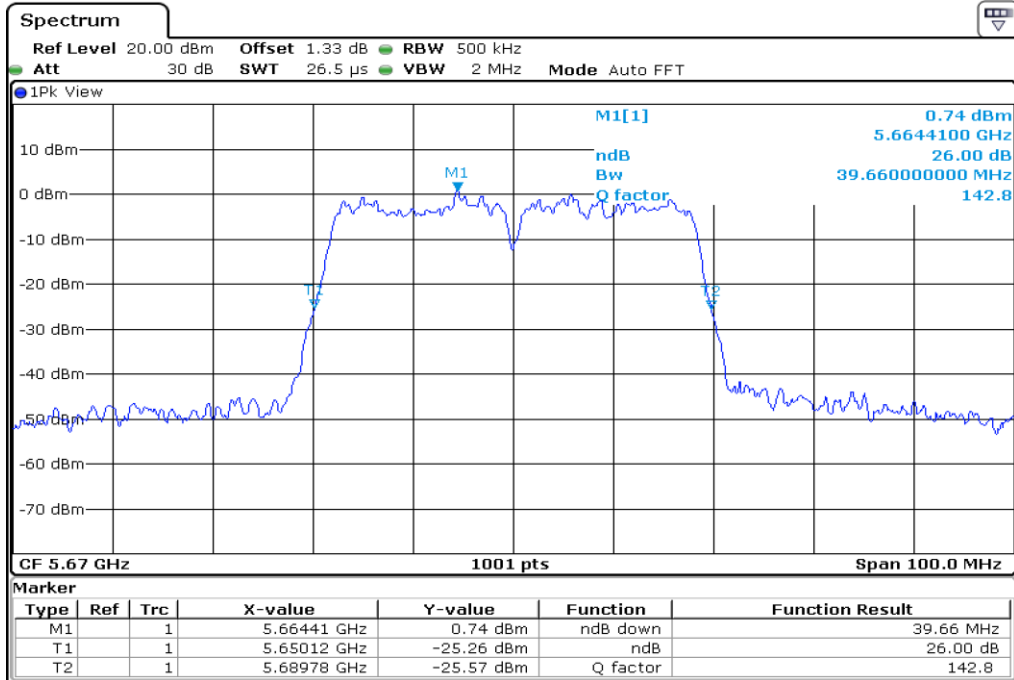

1 26 dB Bandwidth

2 26 dB Bandwidth

3	26 dB Bandwidth
---	-----------------

4 **26 dB Bandwidth**

5 **26 dB Bandwidth**

6	26 dB Bandwidth
---	-----------------

7 26 dB Bandwidth

8 26 dB Bandwidth

9	26 dB Bandwidth
---	-----------------

10	26 dB Bandwidth
----	-----------------

Test Band				WLAN_UNII2C			
Antenna				Ant 1			
Test Parameters for Channel Bandwidths							
Test Item	No.	Mode	Channel	Bandwidth	RU Tone	RB index	Verdict
26 dB Bandwidth	1	802.11 a	100	20 MHz	-	-	Pass
	2	802.11 a	116	20 MHz	-	-	Pass
	3	802.11 a	140	20 MHz	-	-	Pass
	4	802.11 n20	100	20 MHz	-	-	Pass
	5	802.11 n20	116	20 MHz	-	-	Pass
	6	802.11 n20	140	20 MHz	-	-	Pass
	7	802.11 n40	102	40 MHz	-	-	Pass
	8	802.11 n40	110	40 MHz	-	-	Pass
	9	802.11 n40	134	40 MHz	-	-	Pass
	10	802.11 ac80	106	80 MHz	-	-	Pass