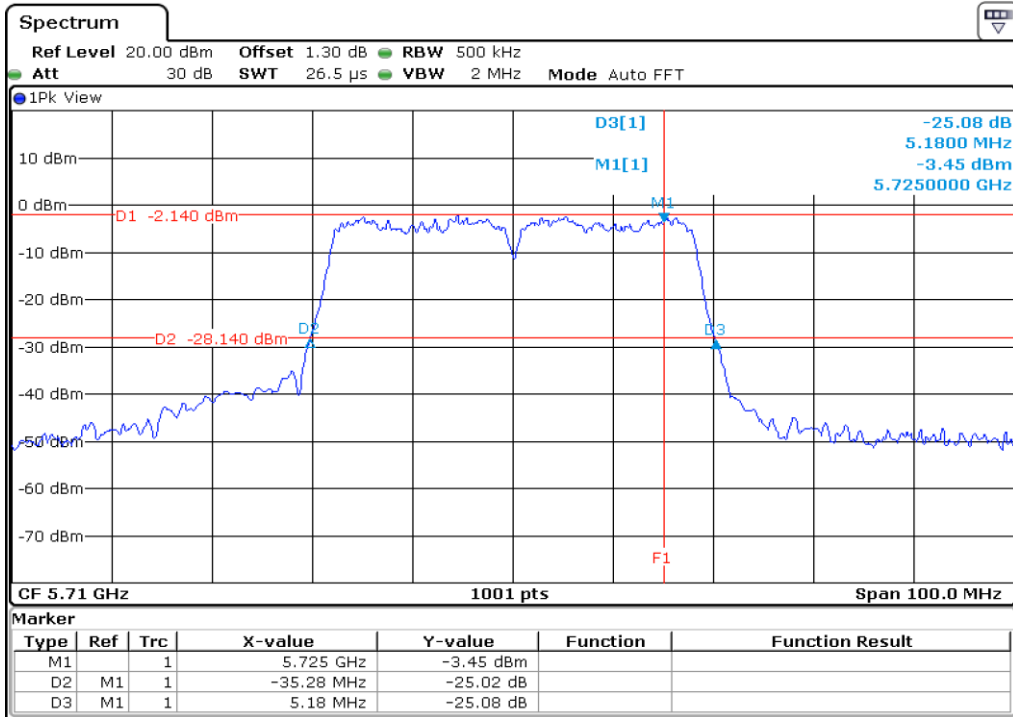

9	26 dB Bandwidth
---	-----------------

Test Band				WLAN_UNII2C / UNII3			
Antenna				Ant 0			
Test Parameters for Channel Bandwidths							
Test Item	No.	Mode	Channel	Bandwidth	RU Tone	RB index	Verdict
Straddle 26 dB Bandwidth	1	802.11 a	144	20 MHz	-	-	Pass
	2	802.11 n20	144	20 MHz	-	-	Pass
	3	802.11 n40	142	40 MHz	-	-	Pass
	4	802.11 ac80	138	80 MHz	-	-	Pass

1 **Starddle 26 dB Bandwitdh**

2 **Starddle 26 dB Bandwitdh**

3 **Starddle 26 dB Bandwidh**

4 **Starddle 26 dB Bandwidh**

Test Band				WLAN_UNII2C / UNII3			
Antenna				Ant 1			
Test Parameters for Channel Bandwidths							
Test Item	No.	Mode	Channel	Bandwidth	RU Tone	RB index	Verdict
Straddle 26 dB Bandwidth	1	802.11 a	144	20 MHz	-	-	Pass
	2	802.11 n20	144	20 MHz	-	-	Pass
	3	802.11 n40	142	40 MHz	-	-	Pass
	4	802.11 ac80	138	80 MHz	-	-	Pass

1 **Starddle 26 dB Bandwitdh**

2 **Starddle 26 dB Bandwitdh**

3 **Starddle 26 dB Bandwitdh**

4 **Starddle 26 dB Bandwitdh**

Test Band				WLAN_UNII1			
Antenna				Ant 0			
Test Parameters for Channel Bandwidths							
Test Item	No.	Mode	Channel	Bandwidth	RU Tone	RB index	Verdict
99% Occupied Bandwidth	1	802.11 a	36	20 MHz	-	-	Pass
	2	802.11 a	44	20 MHz	-	-	Pass
	3	802.11 a	48	20 MHz	-	-	Pass
	4	802.11 n20	36	20 MHz	-	-	Pass
	5	802.11 n20	44	20 MHz	-	-	Pass
	6	802.11 n20	48	20 MHz	-	-	Pass
	7	802.11 n40	38	40 MHz	-	-	Pass
	8	802.11 n40	46	40 MHz	-	-	Pass
	9	802.11 ac80	42	80 MHz	-	-	Pass