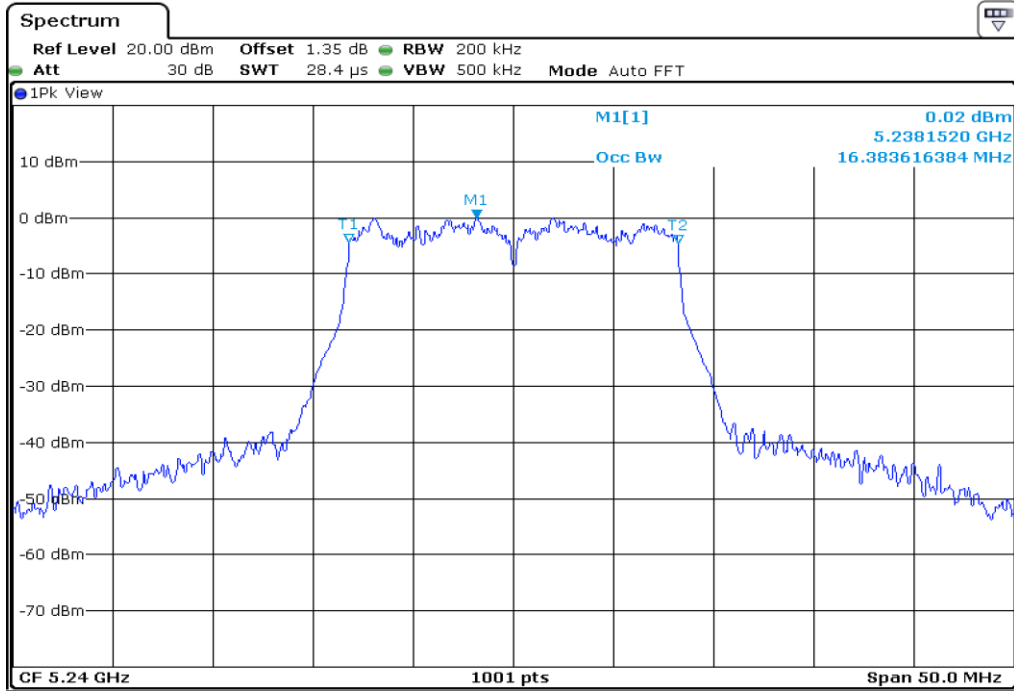

1 **Starddle 26 dB Bandwitdh**

2 **Starddle 26 dB Bandwitdh**

3 **Starddle 26 dB Bandwidh**

4 **Starddle 26 dB Bandwidh**

Test Band				WLAN_UNII2C / UNII3			
Antenna				Ant 1			
Test Parameters for Channel Bandwidths							
Test Item	No.	Mode	Channel	Bandwidth	RU Tone	RB index	Verdict
Straddle 26 dB Bandwidth	1	802.11 a	144	20 MHz	-	-	Pass
	2	802.11 n20	144	20 MHz	-	-	Pass
	3	802.11 n40	142	40 MHz	-	-	Pass
	4	802.11 ac80	138	80 MHz	-	-	Pass

1 **Starddle 26 dB Bandwitdh**

2 **Starddle 26 dB Bandwitdh**

3 **Starddle 26 dB Bandwitdh**

4 **Starddle 26 dB Bandwitdh**

Test Band				WLAN_UNII1			
Antenna				Ant 0			
Test Parameters for Channel Bandwidths							
Test Item	No.	Mode	Channel	Bandwidth	RU Tone	RB index	Verdict
99% Occupied Bandwidth	1	802.11 a	36	20 MHz	-	-	Pass
	2	802.11 a	44	20 MHz	-	-	Pass
	3	802.11 a	48	20 MHz	-	-	Pass
	4	802.11 n20	36	20 MHz	-	-	Pass
	5	802.11 n20	44	20 MHz	-	-	Pass
	6	802.11 n20	48	20 MHz	-	-	Pass
	7	802.11 n40	38	40 MHz	-	-	Pass
	8	802.11 n40	46	40 MHz	-	-	Pass
	9	802.11 ac80	42	80 MHz	-	-	Pass

1	99% Occupied Bandwidth
---	------------------------

2	99% Occupied Bandwidth
---	------------------------

3	99% Occupied Bandwidth
---	------------------------

4 **99% Occupied Bandwidth**

5 **99% Occupied Bandwidth**