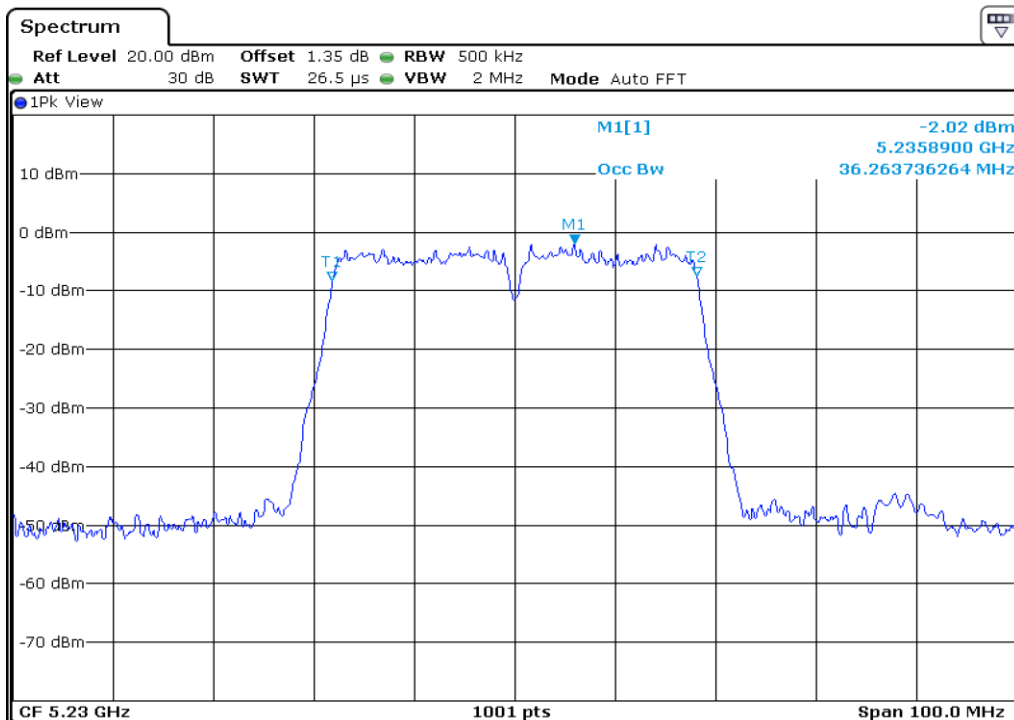

1 99% Occupied Bandwidth

2 99% Occupied Bandwidth

3	99% Occupied Bandwidth
---	------------------------

4 99% Occupied Bandwidth

5 99% Occupied Bandwidth

6	99% Occupied Bandwidth
---	------------------------

7	99% Occupied Bandwidth
---	------------------------

8	99% Occupied Bandwidth
---	------------------------

9	99% Occupied Bandwidth
---	------------------------

Test Band				WLAN_UNII2A			
Antenna				Ant 0			
Test Parameters for Channel Bandwidths							
Test Item	No.	Mode	Channel	Bandwidth	RU Tone	RB index	Verdict
99% Occupied Bandwidth	1	802.11 a	52	20 MHz	-	-	Pass
	2	802.11 a	60	20 MHz	-	-	Pass
	3	802.11 a	64	20 MHz	-	-	Pass
	4	802.11 n20	52	20 MHz	-	-	Pass
	5	802.11 n20	60	20 MHz	-	-	Pass
	6	802.11 n20	64	20 MHz	-	-	Pass
	7	802.11 n40	54	40 MHz	-	-	Pass
	8	802.11 n40	62	40 MHz	-	-	Pass
	9	802.11 ac80	58	80 MHz	-	-	Pass