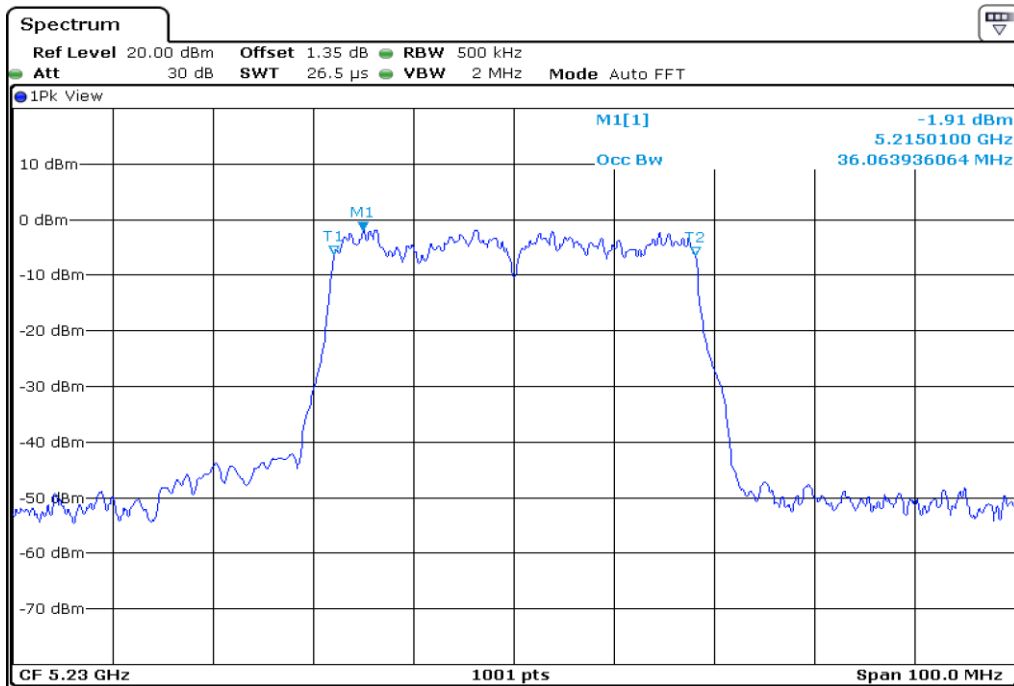

1 **Starddle 26 dB Bandwitdh**

2 **Starddle 26 dB Bandwitdh**

3 **Starddle 26 dB Bandwitdh**

4 **Starddle 26 dB Bandwitdh**

Test Band				WLAN_UNII1			
Antenna				Ant 0			
Test Parameters for Channel Bandwidths							
Test Item	No.	Mode	Channel	Bandwidth	RU Tone	RB index	Verdict
99% Occupied Bandwidth	1	802.11 a	36	20 MHz	-	-	Pass
	2	802.11 a	44	20 MHz	-	-	Pass
	3	802.11 a	48	20 MHz	-	-	Pass
	4	802.11 n20	36	20 MHz	-	-	Pass
	5	802.11 n20	44	20 MHz	-	-	Pass
	6	802.11 n20	48	20 MHz	-	-	Pass
	7	802.11 n40	38	40 MHz	-	-	Pass
	8	802.11 n40	46	40 MHz	-	-	Pass
	9	802.11 ac80	42	80 MHz	-	-	Pass

1	99% Occupied Bandwidth
---	------------------------

2	99% Occupied Bandwidth
---	------------------------

3	99% Occupied Bandwidth
---	------------------------

4 **99% Occupied Bandwidth**

5 **99% Occupied Bandwidth**

6	99% Occupied Bandwidth
---	------------------------

7	99% Occupied Bandwidth
---	------------------------

8	99% Occupied Bandwidth
---	------------------------

9	99% Occupied Bandwidth
---	------------------------