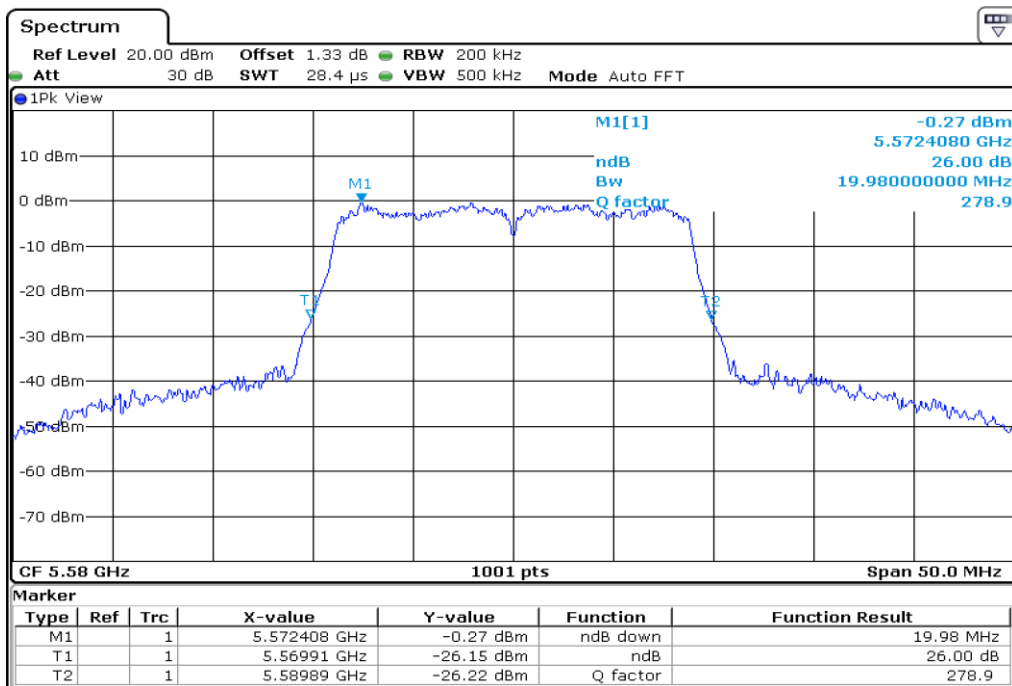

1 26 dB Bandwidth

2 26 dB Bandwidth

3	26 dB Bandwidth
---	-----------------

4 **26 dB Bandwidth**

5 **26 dB Bandwidth**

6	26 dB Bandwidth
---	-----------------

7 26 dB Bandwidth

8 26 dB Bandwidth

9	26 dB Bandwidth
---	-----------------

10	26 dB Bandwidth
----	-----------------

Test Band				WLAN_UNII2C			
Antenna				Ant 1			
Test Parameters for Channel Bandwidths							
Test Item	No.	Mode	Channel	Bandwidth	RU Tone	RB index	Verdict
26 dB Bandwidth	1	802.11 a	100	20 MHz	-	-	Pass
	2	802.11 a	116	20 MHz	-	-	Pass
	3	802.11 a	140	20 MHz	-	-	Pass
	4	802.11 n20	100	20 MHz	-	-	Pass
	5	802.11 n20	116	20 MHz	-	-	Pass
	6	802.11 n20	140	20 MHz	-	-	Pass
	7	802.11 n40	102	40 MHz	-	-	Pass
	8	802.11 n40	110	40 MHz	-	-	Pass
	9	802.11 n40	134	40 MHz	-	-	Pass
	10	802.11 ac80	106	80 MHz	-	-	Pass