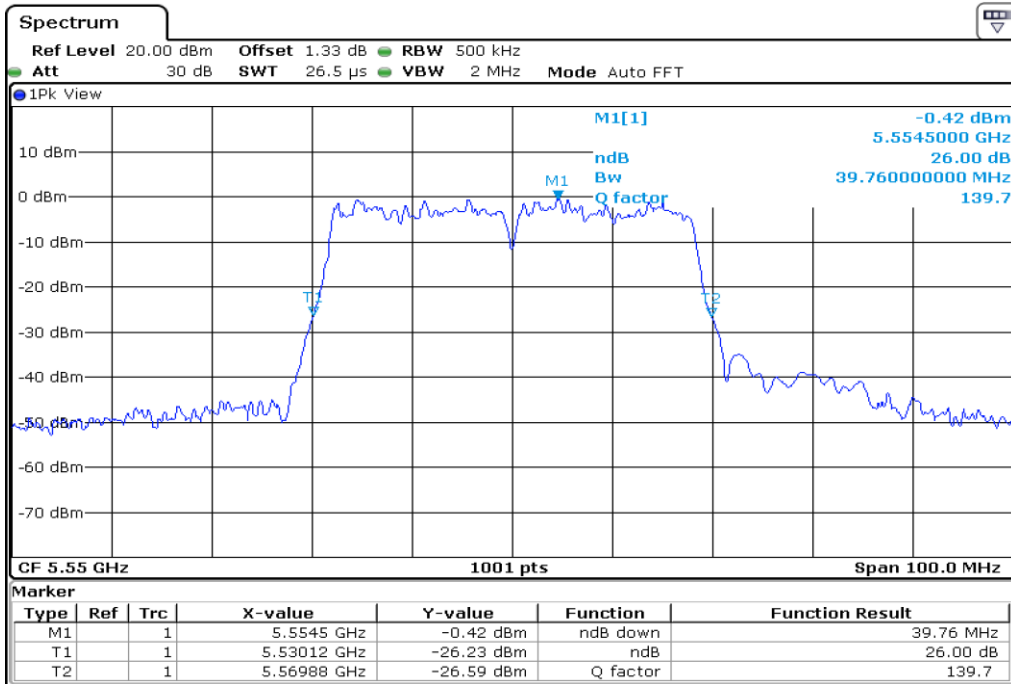

1 26 dB Bandwidth

2 26 dB Bandwidth

3	26 dB Bandwidth
---	-----------------

4 **26 dB Bandwidth**

5 **26 dB Bandwidth**

6	26 dB Bandwidth
---	-----------------

7 26 dB Bandwidth

8 26 dB Bandwidth

9	26 dB Bandwidth
---	-----------------

10	26 dB Bandwidth
----	-----------------

Test Band				WLAN_UNII2C			
Antenna				Ant 1			
Test Parameters for Channel Bandwidths							
Test Item	No.	Mode	Channel	Bandwidth	RU Tone	RB index	Verdict
26 dB Bandwidth	1	802.11 a	100	20 MHz	-	-	Pass
	2	802.11 a	116	20 MHz	-	-	Pass
	3	802.11 a	140	20 MHz	-	-	Pass
	4	802.11 n20	100	20 MHz	-	-	Pass
	5	802.11 n20	116	20 MHz	-	-	Pass
	6	802.11 n20	140	20 MHz	-	-	Pass
	7	802.11 n40	102	40 MHz	-	-	Pass
	8	802.11 n40	110	40 MHz	-	-	Pass
	9	802.11 n40	134	40 MHz	-	-	Pass
	10	802.11 ac80	106	80 MHz	-	-	Pass