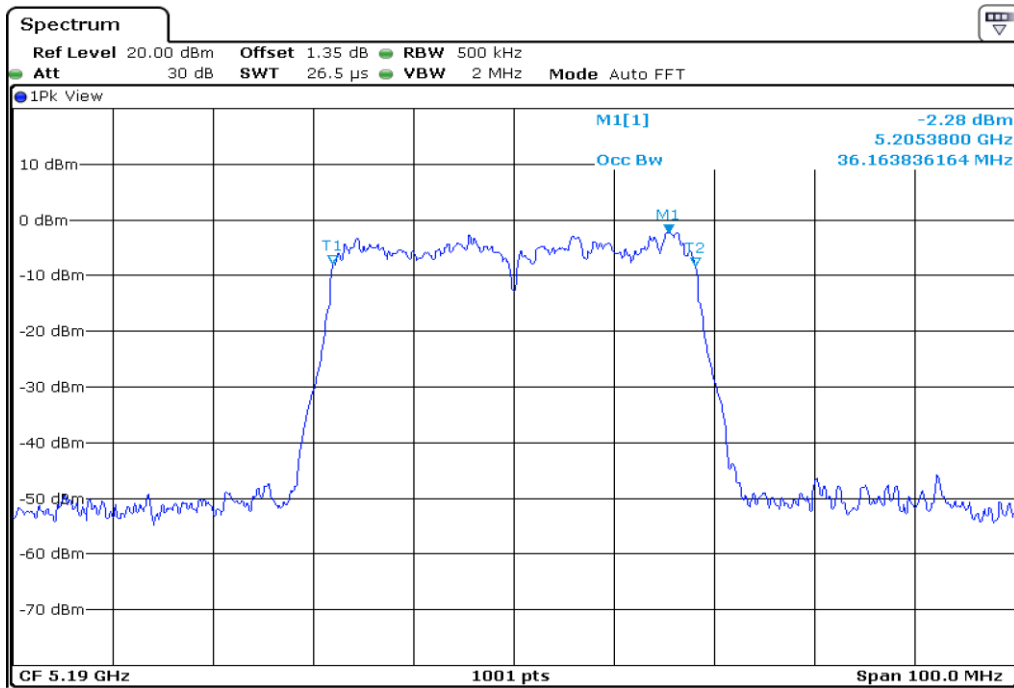

1 **Starddle 26 dB Bandwitdh**

2 **Starddle 26 dB Bandwitdh**

3 **Starddle 26 dB Bandwitdh**

4 **Starddle 26 dB Bandwitdh**

Test Band				WLAN_UNII1			
Antenna				Ant 0			
Test Parameters for Channel Bandwidths							
Test Item	No.	Mode	Channel	Bandwidth	RU Tone	RB index	Verdict
99% Occupied Bandwidth	1	802.11 a	36	20 MHz	-	-	Pass
	2	802.11 a	44	20 MHz	-	-	Pass
	3	802.11 a	48	20 MHz	-	-	Pass
	4	802.11 n20	36	20 MHz	-	-	Pass
	5	802.11 n20	44	20 MHz	-	-	Pass
	6	802.11 n20	48	20 MHz	-	-	Pass
	7	802.11 n40	38	40 MHz	-	-	Pass
	8	802.11 n40	46	40 MHz	-	-	Pass
	9	802.11 ac80	42	80 MHz	-	-	Pass

1	99% Occupied Bandwidth
---	------------------------

2	99% Occupied Bandwidth
---	------------------------

3	99% Occupied Bandwidth
---	------------------------

4 **99% Occupied Bandwidth**

5 **99% Occupied Bandwidth**

6	99% Occupied Bandwidth
---	------------------------

7	99% Occupied Bandwidth
---	------------------------

8	99% Occupied Bandwidth
---	------------------------

9	99% Occupied Bandwidth
---	------------------------