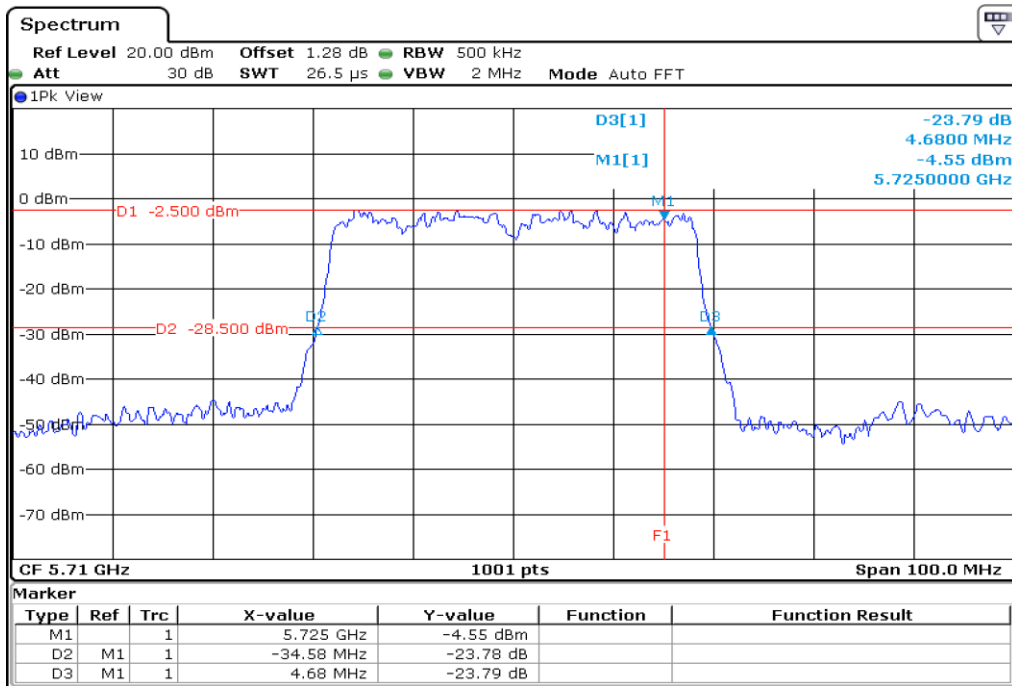

9	26 dB Bandwidth
---	-----------------

Test Band				WLAN_UNII2C / UNII3			
Antenna				Ant 0			
Test Parameters for Channel Bandwidths							
Test Item	No.	Mode	Channel	Bandwidth	RU Tone	RB index	Verdict
Straddle 26 dB Bandwidth	1	802.11 a	144	20 MHz	-	-	Pass
	2	802.11 n20	144	20 MHz	-	-	Pass
	3	802.11 n40	142	40 MHz	-	-	Pass
	4	802.11 ac80	138	80 MHz	-	-	Pass

1 **Starddle 26 dB Bandwitdh**

2 **Starddle 26 dB Bandwitdh**

3 **Starddle 26 dB Bandwidh**

4 **Starddle 26 dB Bandwidh**

Test Band				WLAN_UNII2C / UNII3			
Antenna				Ant 1			
Test Parameters for Channel Bandwidths							
Test Item	No.	Mode	Channel	Bandwidth	RU Tone	RB index	Verdict
Straddle 26 dB Bandwidth	1	802.11 a	144	20 MHz	-	-	Pass
	2	802.11 n20	144	20 MHz	-	-	Pass
	3	802.11 n40	142	40 MHz	-	-	Pass
	4	802.11 ac80	138	80 MHz	-	-	Pass