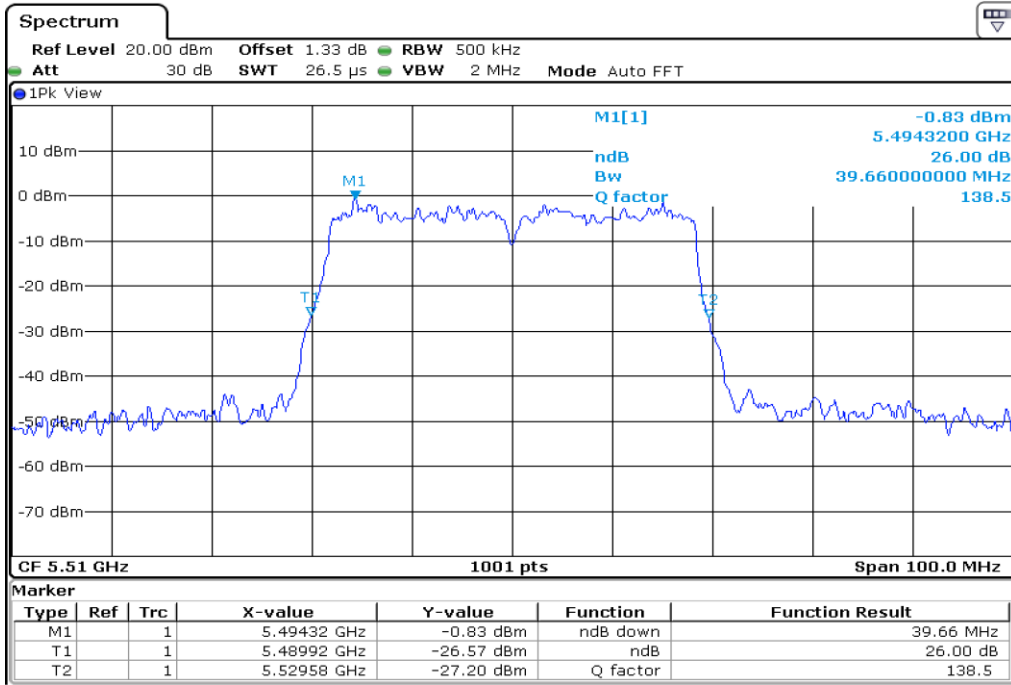

1 26 dB Bandwidth

2 26 dB Bandwidth

3	26 dB Bandwidth
---	-----------------

4 **26 dB Bandwidth**

5 **26 dB Bandwidth**

6	26 dB Bandwidth
---	-----------------

7 26 dB Bandwidth

8 26 dB Bandwidth

9	26 dB Bandwidth
---	-----------------

10	26 dB Bandwidth
----	-----------------

Test Band				WLAN_UNII2C			
Antenna				Ant 1			
Test Parameters for Channel Bandwidths							
Test Item	No.	Mode	Channel	Bandwidth	RU Tone	RB index	Verdict
26 dB Bandwidth	1	802.11 a	100	20 MHz	-	-	Pass
	2	802.11 a	116	20 MHz	-	-	Pass
	3	802.11 a	140	20 MHz	-	-	Pass
	4	802.11 n20	100	20 MHz	-	-	Pass
	5	802.11 n20	116	20 MHz	-	-	Pass
	6	802.11 n20	140	20 MHz	-	-	Pass
	7	802.11 n40	102	40 MHz	-	-	Pass
	8	802.11 n40	110	40 MHz	-	-	Pass
	9	802.11 n40	134	40 MHz	-	-	Pass
	10	802.11 ac80	106	80 MHz	-	-	Pass