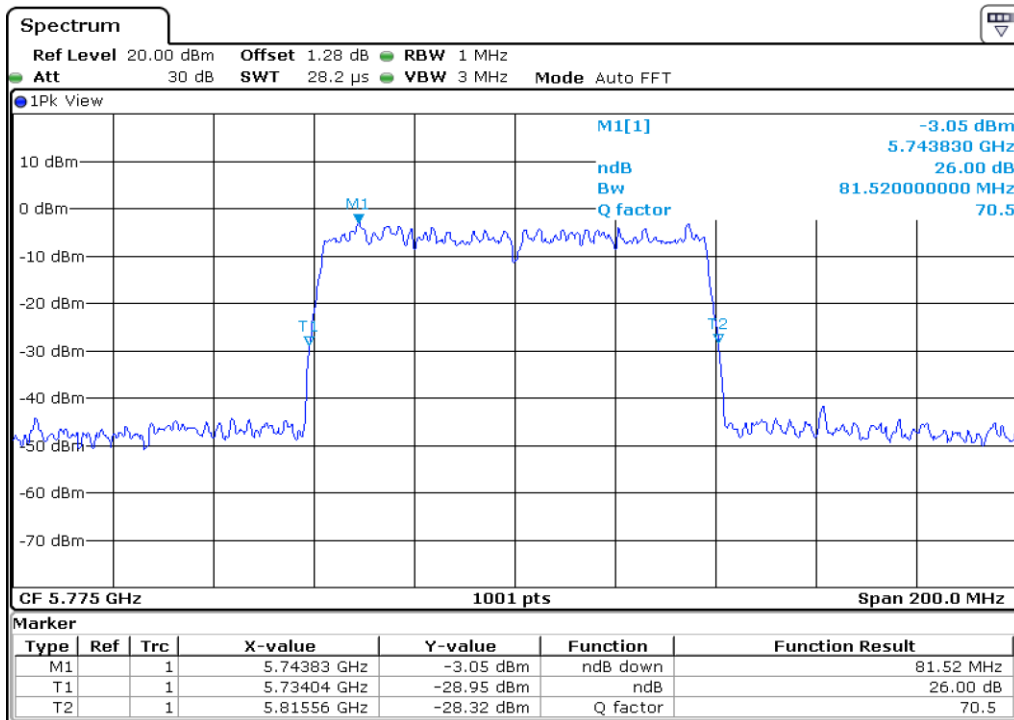

1 26 dB Bandwidth

2 26 dB Bandwidth

3	26 dB Bandwidth
---	-----------------

4 **26 dB Bandwidth**

5 **26 dB Bandwidth**

6	26 dB Bandwidth
---	-----------------

7 26 dB Bandwidth

8 26 dB Bandwidth

9	26 dB Bandwidth
---	-----------------

Test Band				WLAN_UNII2C / UNII3			
Antenna				Ant 0			
Test Parameters for Channel Bandwidths							
Test Item	No.	Mode	Channel	Bandwidth	RU Tone	RB index	Verdict
Straddle 26 dB Bandwidth	1	802.11 a	144	20 MHz	-	-	Pass
	2	802.11 n20	144	20 MHz	-	-	Pass
	3	802.11 n40	142	40 MHz	-	-	Pass
	4	802.11 ac80	138	80 MHz	-	-	Pass