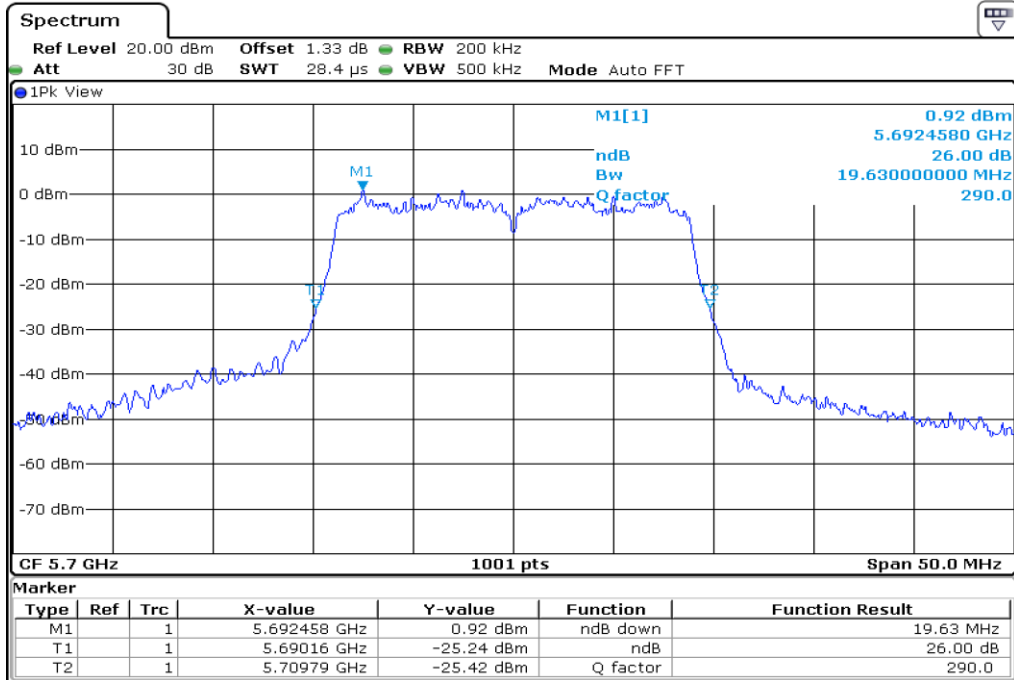

1 26 dB Bandwidth

2 26 dB Bandwidth

3	26 dB Bandwidth
---	-----------------

4 **26 dB Bandwidth**

5 **26 dB Bandwidth**

6	26 dB Bandwidth
---	-----------------

7 26 dB Bandwidth

8 26 dB Bandwidth

9	26 dB Bandwidth
---	-----------------

10	26 dB Bandwidth
----	-----------------

Test Band				WLAN_UNII2C			
Antenna				Ant 1			
Test Parameters for Channel Bandwidths							
Test Item	No.	Mode	Channel	Bandwidth	RU Tone	RB index	Verdict
26 dB Bandwidth	1	802.11 a	100	20 MHz	-	-	Pass
	2	802.11 a	116	20 MHz	-	-	Pass
	3	802.11 a	140	20 MHz	-	-	Pass
	4	802.11 n20	100	20 MHz	-	-	Pass
	5	802.11 n20	116	20 MHz	-	-	Pass
	6	802.11 n20	140	20 MHz	-	-	Pass
	7	802.11 n40	102	40 MHz	-	-	Pass
	8	802.11 n40	110	40 MHz	-	-	Pass
	9	802.11 n40	134	40 MHz	-	-	Pass
	10	802.11 ac80	106	80 MHz	-	-	Pass