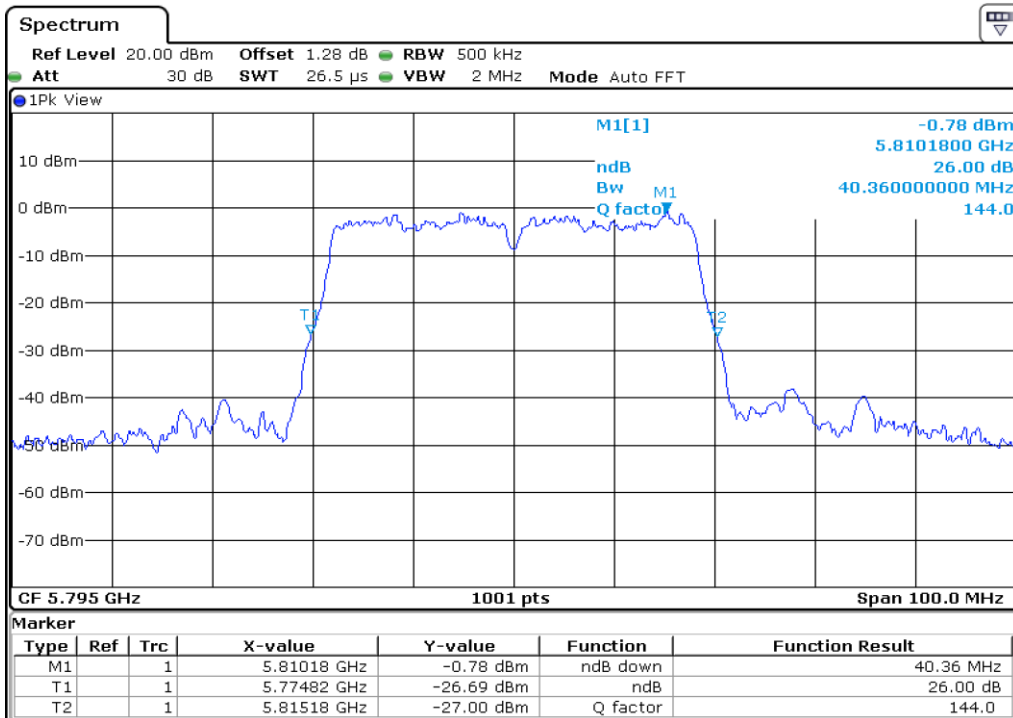

1 26 dB Bandwidth

2 26 dB Bandwidth

3	26 dB Bandwidth
---	-----------------

4 **26 dB Bandwidth**

5 **26 dB Bandwidth**

6	26 dB Bandwidth
---	-----------------

7 26 dB Bandwidth

8 26 dB Bandwidth

9	26 dB Bandwidth
---	-----------------

Test Band				WLAN_UNII2C / UNII3			
Antenna				Ant 0			
Test Parameters for Channel Bandwidths							
Test Item	No.	Mode	Channel	Bandwidth	RU Tone	RB index	Verdict
Straddle 26 dB Bandwidth	1	802.11 a	144	20 MHz	-	-	Pass
	2	802.11 n20	144	20 MHz	-	-	Pass
	3	802.11 n40	142	40 MHz	-	-	Pass
	4	802.11 ac80	138	80 MHz	-	-	Pass