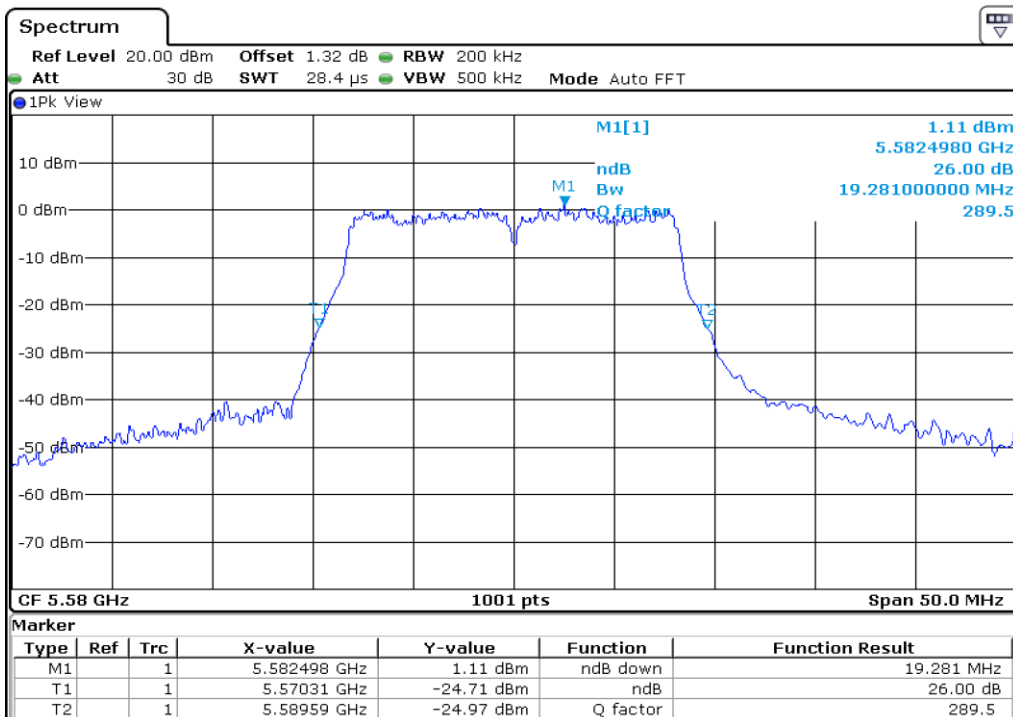

9	26 dB Bandwidth
---	-----------------

10	26 dB Bandwidth
----	-----------------

Test Band				WLAN_UNII2C			
Antenna				Ant 1			
Test Parameters for Channel Bandwidths							
Test Item	No.	Mode	Channel	Bandwidth	RU Tone	RB index	Verdict
26 dB Bandwidth	1	802.11 a	100	20 MHz	-	-	Pass
	2	802.11 a	116	20 MHz	-	-	Pass
	3	802.11 a	140	20 MHz	-	-	Pass
	4	802.11 n20	100	20 MHz	-	-	Pass
	5	802.11 n20	116	20 MHz	-	-	Pass
	6	802.11 n20	140	20 MHz	-	-	Pass
	7	802.11 n40	102	40 MHz	-	-	Pass
	8	802.11 n40	110	40 MHz	-	-	Pass
	9	802.11 n40	134	40 MHz	-	-	Pass
	10	802.11 ac80	106	80 MHz	-	-	Pass

1 26 dB Bandwidth

2 26 dB Bandwidth

3	26 dB Bandwidth
---	-----------------

4 **26 dB Bandwidth**

5 **26 dB Bandwidth**

6	26 dB Bandwidth
----------	------------------------

7 26 dB Bandwidth

8 26 dB Bandwidth