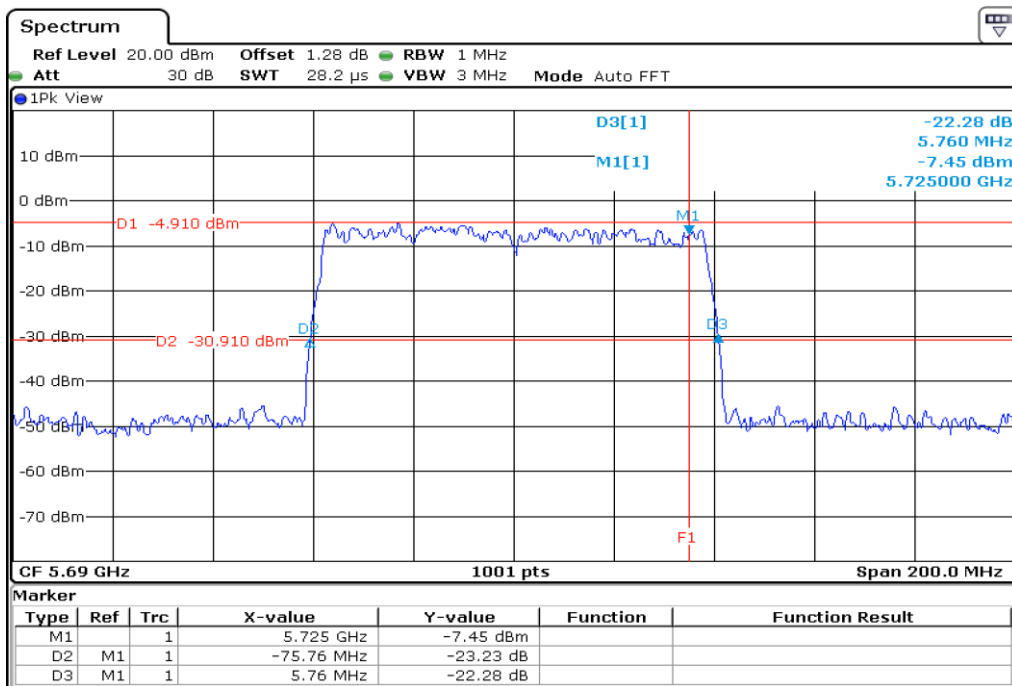

9	26 dB Bandwidth
---	-----------------

Test Band				WLAN_UNII2C / UNII3			
Antenna				Ant 0			
Test Parameters for Channel Bandwidths							
Test Item	No.	Mode	Channel	Bandwidth	RU Tone	RB index	Verdict
Straddle 26 dB Bandwidth	1	802.11 a	144	20 MHz	-	-	Pass
	2	802.11 n20	144	20 MHz	-	-	Pass
	3	802.11 n40	142	40 MHz	-	-	Pass
	4	802.11 ac80	138	80 MHz	-	-	Pass

1 **Starddle 26 dB Bandwitdh**

2 **Starddle 26 dB Bandwitdh**

3 **Starddle 26 dB Bandwidh**

4 **Starddle 26 dB Bandwidh**

Test Band				WLAN_UNII2C / UNII3			
Antenna				Ant 1			
Test Parameters for Channel Bandwidths							
Test Item	No.	Mode	Channel	Bandwidth	RU Tone	RB index	Verdict
Straddle 26 dB Bandwidth	1	802.11 a	144	20 MHz	-	-	Pass
	2	802.11 n20	144	20 MHz	-	-	Pass
	3	802.11 n40	142	40 MHz	-	-	Pass
	4	802.11 ac80	138	80 MHz	-	-	Pass