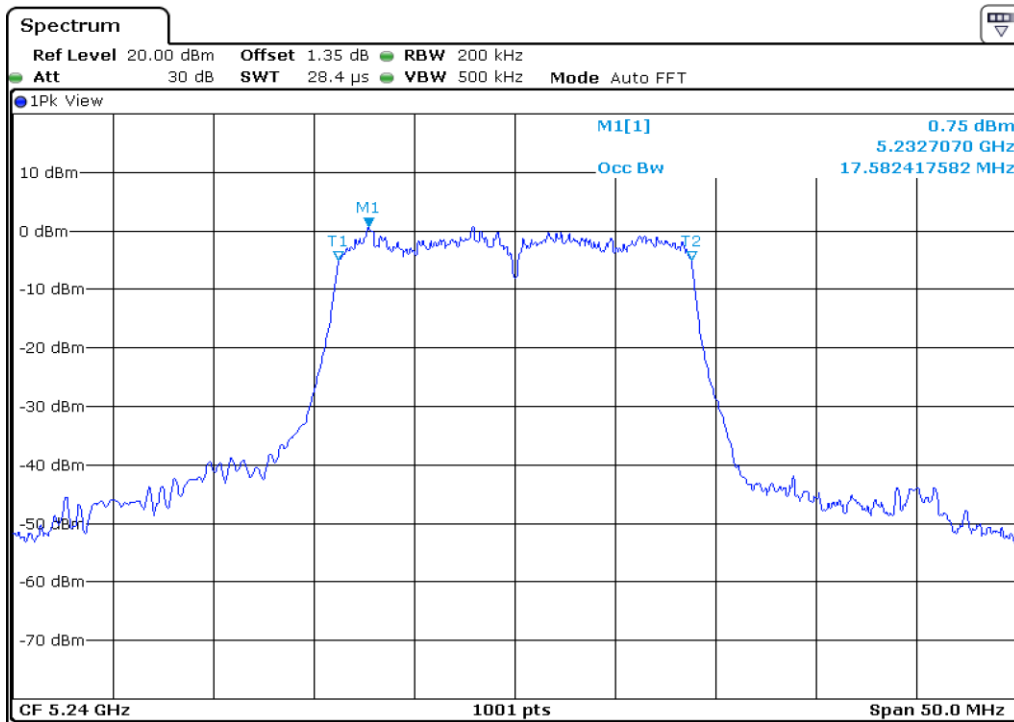

1 99% Occupied Bandwidth

2 99% Occupied Bandwidth

3	99% Occupied Bandwidth
---	------------------------

4 99% Occupied Bandwidth

5 99% Occupied Bandwidth

6	99% Occupied Bandwidth
---	------------------------

7	99% Occupied Bandwidth
---	------------------------

8	99% Occupied Bandwidth
---	------------------------

9	99% Occupied Bandwidth
---	------------------------

Test Band				WLAN_UNII2A			
Antenna				Ant 0			
Test Parameters for Channel Bandwidths							
Test Item	No.	Mode	Channel	Bandwidth	RU Tone	RB index	Verdict
99% Occupied Bandwidth	1	802.11 a	52	20 MHz	-	-	Pass
	2	802.11 a	60	20 MHz	-	-	Pass
	3	802.11 a	64	20 MHz	-	-	Pass
	4	802.11 n20	52	20 MHz	-	-	Pass
	5	802.11 n20	60	20 MHz	-	-	Pass
	6	802.11 n20	64	20 MHz	-	-	Pass
	7	802.11 n40	54	40 MHz	-	-	Pass
	8	802.11 n40	62	40 MHz	-	-	Pass
	9	802.11 ac80	58	80 MHz	-	-	Pass