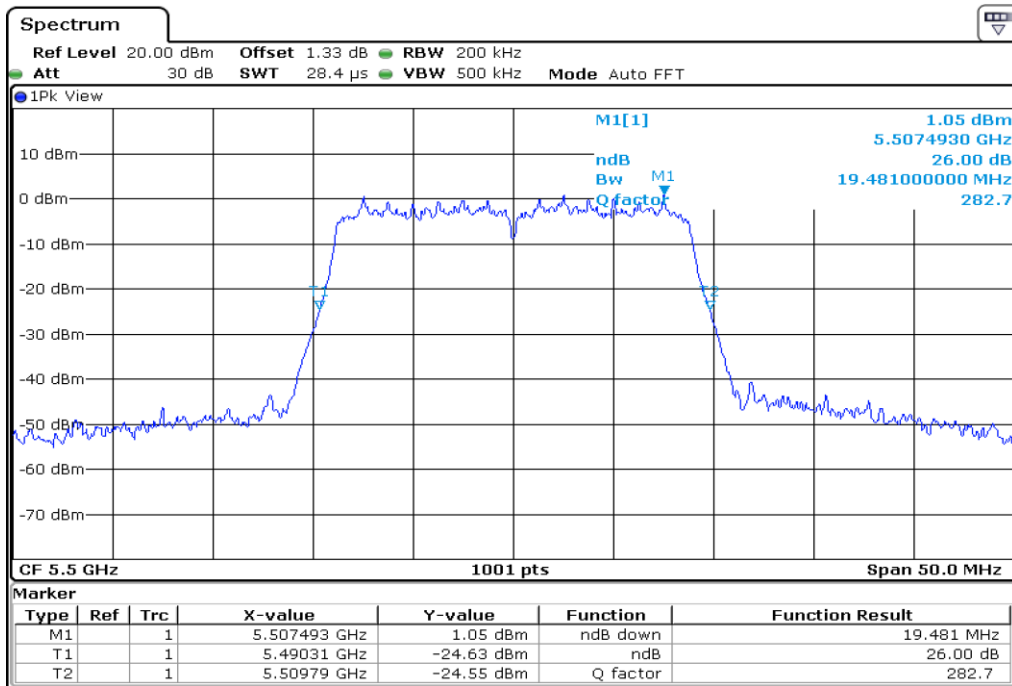

1 26 dB Bandwidth

2 26 dB Bandwidth

3	26 dB Bandwidth
---	-----------------

4 **26 dB Bandwidth**

5 **26 dB Bandwidth**

6	26 dB Bandwidth
---	-----------------

7 26 dB Bandwidth

8 26 dB Bandwidth

9	26 dB Bandwidth
---	-----------------

10	26 dB Bandwidth
----	-----------------

Test Band				WLAN_UNII2C			
Antenna				Ant 1			
Test Parameters for Channel Bandwidths							
Test Item	No.	Mode	Channel	Bandwidth	RU Tone	RB index	Verdict
26 dB Bandwidth	1	802.11 a	100	20 MHz	-	-	Pass
	2	802.11 a	116	20 MHz	-	-	Pass
	3	802.11 a	140	20 MHz	-	-	Pass
	4	802.11 n20	100	20 MHz	-	-	Pass
	5	802.11 n20	116	20 MHz	-	-	Pass
	6	802.11 n20	140	20 MHz	-	-	Pass
	7	802.11 n40	102	40 MHz	-	-	Pass
	8	802.11 n40	110	40 MHz	-	-	Pass
	9	802.11 n40	134	40 MHz	-	-	Pass
	10	802.11 ac80	106	80 MHz	-	-	Pass