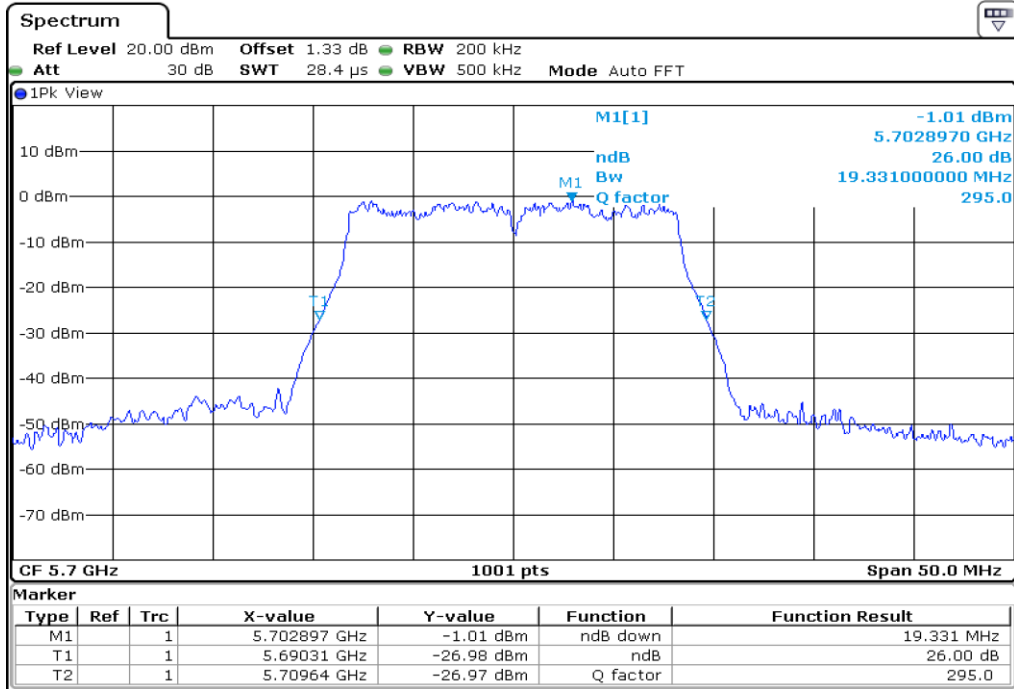

1 26 dB Bandwidth

2 26 dB Bandwidth

3	26 dB Bandwidth
---	-----------------

4 **26 dB Bandwidth**

5 **26 dB Bandwidth**

6	26 dB Bandwidth
---	-----------------

7 26 dB Bandwidth

8 26 dB Bandwidth

9	26 dB Bandwidth
---	-----------------

10	26 dB Bandwidth
----	-----------------

Test Band				WLAN_UNII2C			
Antenna				Ant 1			
Test Parameters for Channel Bandwidths							
Test Item	No.	Mode	Channel	Bandwidth	RU Tone	RB index	Verdict
26 dB Bandwidth	1	802.11 a	100	20 MHz	-	-	Pass
	2	802.11 a	116	20 MHz	-	-	Pass
	3	802.11 a	140	20 MHz	-	-	Pass
	4	802.11 n20	100	20 MHz	-	-	Pass
	5	802.11 n20	116	20 MHz	-	-	Pass
	6	802.11 n20	140	20 MHz	-	-	Pass
	7	802.11 n40	102	40 MHz	-	-	Pass
	8	802.11 n40	110	40 MHz	-	-	Pass
	9	802.11 n40	134	40 MHz	-	-	Pass
	10	802.11 ac80	106	80 MHz	-	-	Pass