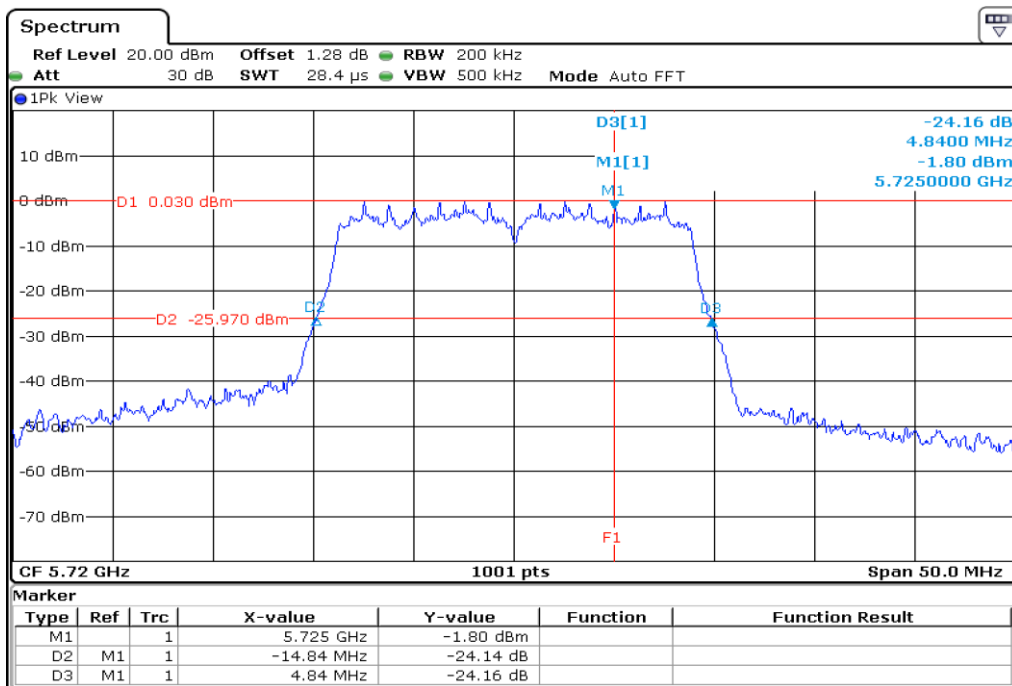

1 26 dB Bandwidth

2 26 dB Bandwidth

3	26 dB Bandwidth
---	-----------------

4 **26 dB Bandwidth**

5 **26 dB Bandwidth**

6	26 dB Bandwidth
---	-----------------

7 26 dB Bandwidth

8 26 dB Bandwidth

9	26 dB Bandwidth
---	-----------------

Test Band				WLAN_UNII2C / UNII3			
Antenna				Ant 0			
Test Parameters for Channel Bandwidths							
Test Item	No.	Mode	Channel	Bandwidth	RU Tone	RB index	Verdict
Straddle 26 dB Bandwidth	1	802.11 a	144	20 MHz	-	-	Pass
	2	802.11 n20	144	20 MHz	-	-	Pass
	3	802.11 n40	142	40 MHz	-	-	Pass
	4	802.11 ac80	138	80 MHz	-	-	Pass

1 **Starddle 26 dB Bandwitdh**

2 **Starddle 26 dB Bandwitdh**

3 **Starddle 26 dB Bandwidh**

4 **Starddle 26 dB Bandwidh**

Test Band				WLAN_UNII2C / UNII3			
Antenna				Ant 1			
Test Parameters for Channel Bandwidths							
Test Item	No.	Mode	Channel	Bandwidth	RU Tone	RB index	Verdict
Straddle 26 dB Bandwidth	1	802.11 a	144	20 MHz	-	-	Pass
	2	802.11 n20	144	20 MHz	-	-	Pass
	3	802.11 n40	142	40 MHz	-	-	Pass
	4	802.11 ac80	138	80 MHz	-	-	Pass