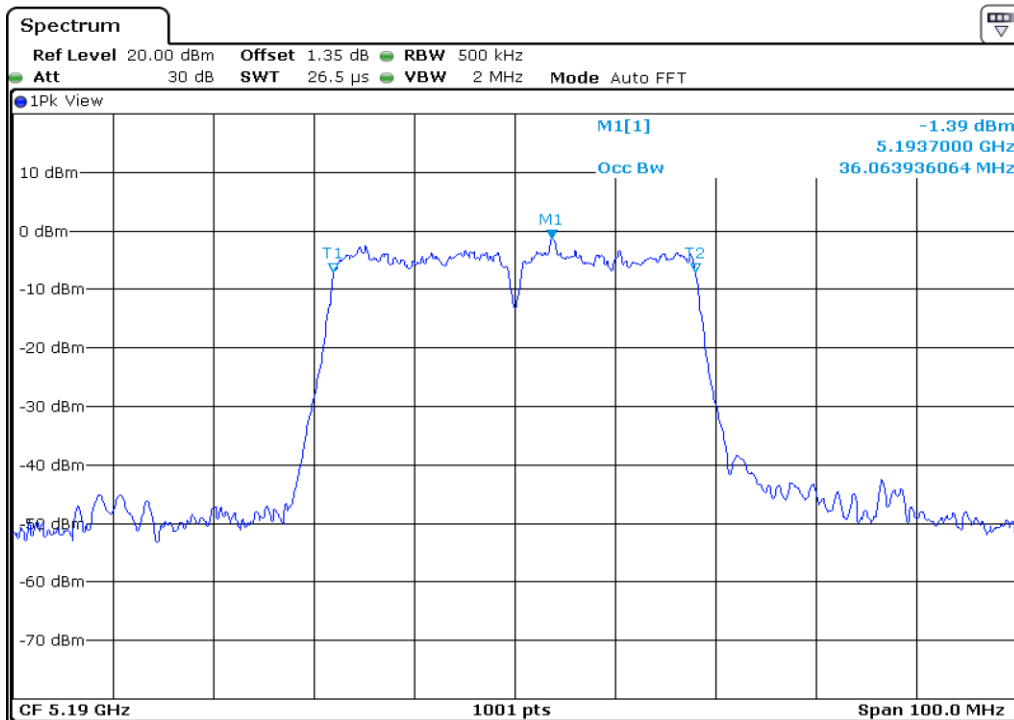

1 99% Occupied Bandwidth

2 99% Occupied Bandwidth

3	99% Occupied Bandwidth
---	------------------------

4 99% Occupied Bandwidth

5 99% Occupied Bandwidth

6	99% Occupied Bandwidth
---	------------------------

7	99% Occupied Bandwidth
---	------------------------

8	99% Occupied Bandwidth
---	------------------------

9	99% Occupied Bandwidth
---	------------------------

Test Band				WLAN_UNII2A			
Antenna				Ant 0			
Test Parameters for Channel Bandwidths							
Test Item	No.	Mode	Channel	Bandwidth	RU Tone	RB index	Verdict
99% Occupied Bandwidth	1	802.11 a	52	20 MHz	-	-	Pass
	2	802.11 a	60	20 MHz	-	-	Pass
	3	802.11 a	64	20 MHz	-	-	Pass
	4	802.11 n20	52	20 MHz	-	-	Pass
	5	802.11 n20	60	20 MHz	-	-	Pass
	6	802.11 n20	64	20 MHz	-	-	Pass
	7	802.11 n40	54	40 MHz	-	-	Pass
	8	802.11 n40	62	40 MHz	-	-	Pass
	9	802.11 ac80	58	80 MHz	-	-	Pass