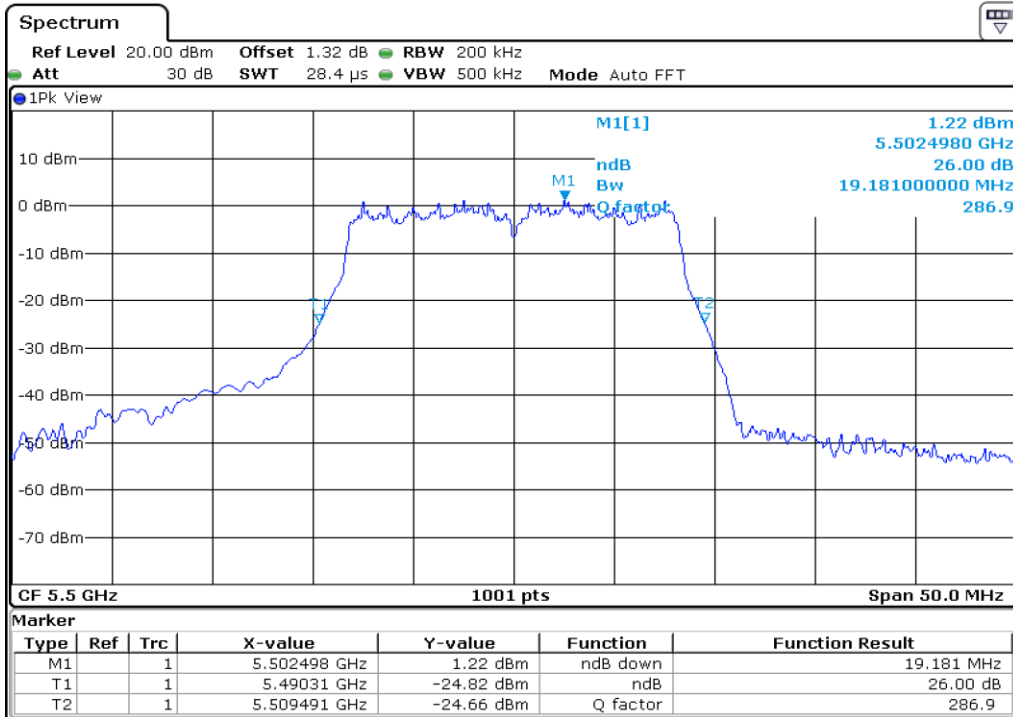

1 26 dB Bandwidth

2 26 dB Bandwidth

3	26 dB Bandwidth
---	-----------------

4 **26 dB Bandwidth**

5 **26 dB Bandwidth**

6	26 dB Bandwidth
---	-----------------

7 26 dB Bandwidth

8 26 dB Bandwidth

9	26 dB Bandwidth
---	-----------------

10	26 dB Bandwidth
----	-----------------

Test Band				WLAN_UNII2C			
Antenna				Ant 1			
Test Parameters for Channel Bandwidths							
Test Item	No.	Mode	Channel	Bandwidth	RU Tone	RB index	Verdict
26 dB Bandwidth	1	802.11 a	100	20 MHz	-	-	Pass
	2	802.11 a	116	20 MHz	-	-	Pass
	3	802.11 a	140	20 MHz	-	-	Pass
	4	802.11 n20	100	20 MHz	-	-	Pass
	5	802.11 n20	116	20 MHz	-	-	Pass
	6	802.11 n20	140	20 MHz	-	-	Pass
	7	802.11 n40	102	40 MHz	-	-	Pass
	8	802.11 n40	110	40 MHz	-	-	Pass
	9	802.11 n40	134	40 MHz	-	-	Pass
	10	802.11 ac80	106	80 MHz	-	-	Pass