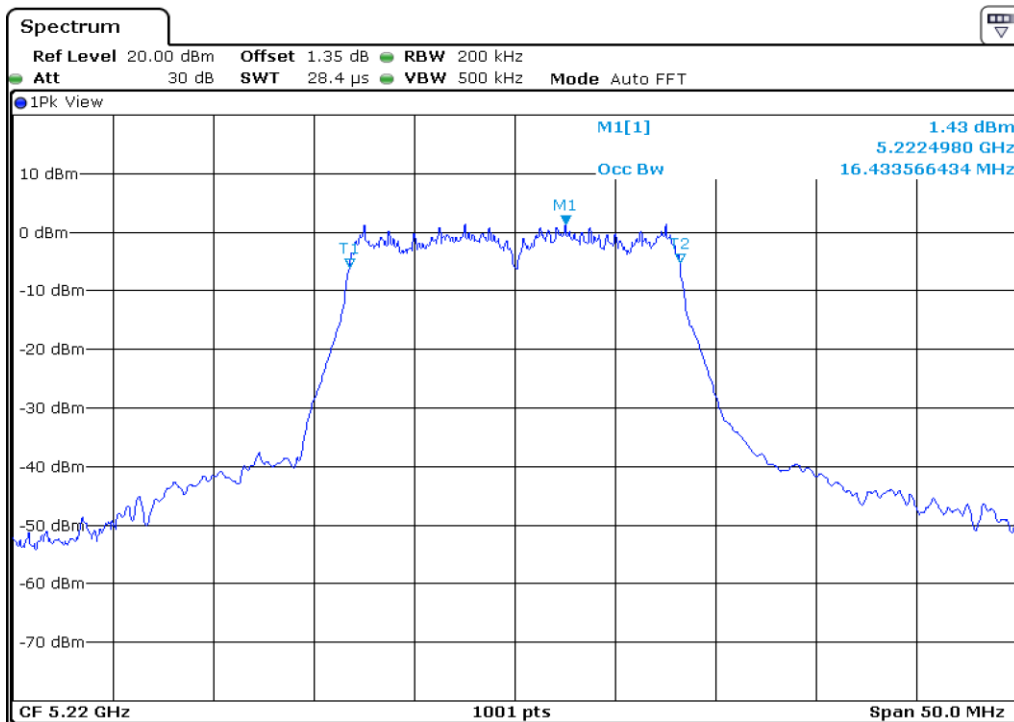

2 99% Occupied Bandwidth