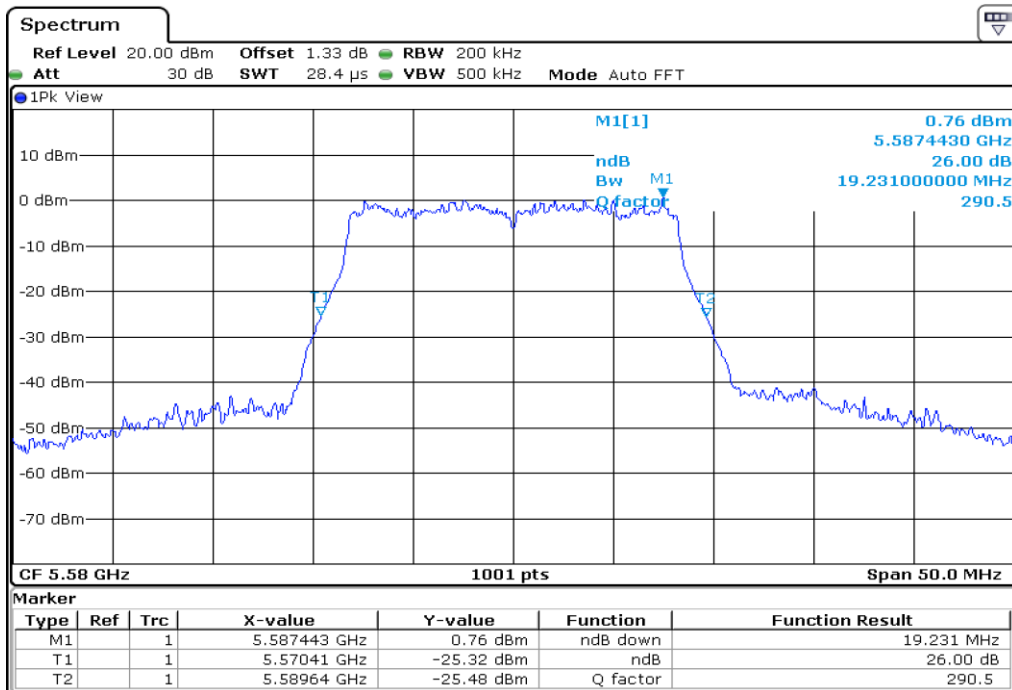

1 26 dB Bandwidth

2 26 dB Bandwidth

3	26 dB Bandwidth
---	-----------------

4 **26 dB Bandwidth**

5 **26 dB Bandwidth**

6	26 dB Bandwidth
---	-----------------

7 26 dB Bandwidth

8 26 dB Bandwidth

9	26 dB Bandwidth
---	-----------------

10	26 dB Bandwidth
----	-----------------

Test Band				WLAN_UNII2C			
Antenna				Ant 1			
Test Parameters for Channel Bandwidths							
Test Item	No.	Mode	Channel	Bandwidth	RU Tone	RB index	Verdict
26 dB Bandwidth	1	802.11 a	100	20 MHz	-	-	Pass
	2	802.11 a	116	20 MHz	-	-	Pass
	3	802.11 a	140	20 MHz	-	-	Pass
	4	802.11 n20	100	20 MHz	-	-	Pass
	5	802.11 n20	116	20 MHz	-	-	Pass
	6	802.11 n20	140	20 MHz	-	-	Pass
	7	802.11 n40	102	40 MHz	-	-	Pass
	8	802.11 n40	110	40 MHz	-	-	Pass
	9	802.11 n40	134	40 MHz	-	-	Pass
	10	802.11 ac80	106	80 MHz	-	-	Pass