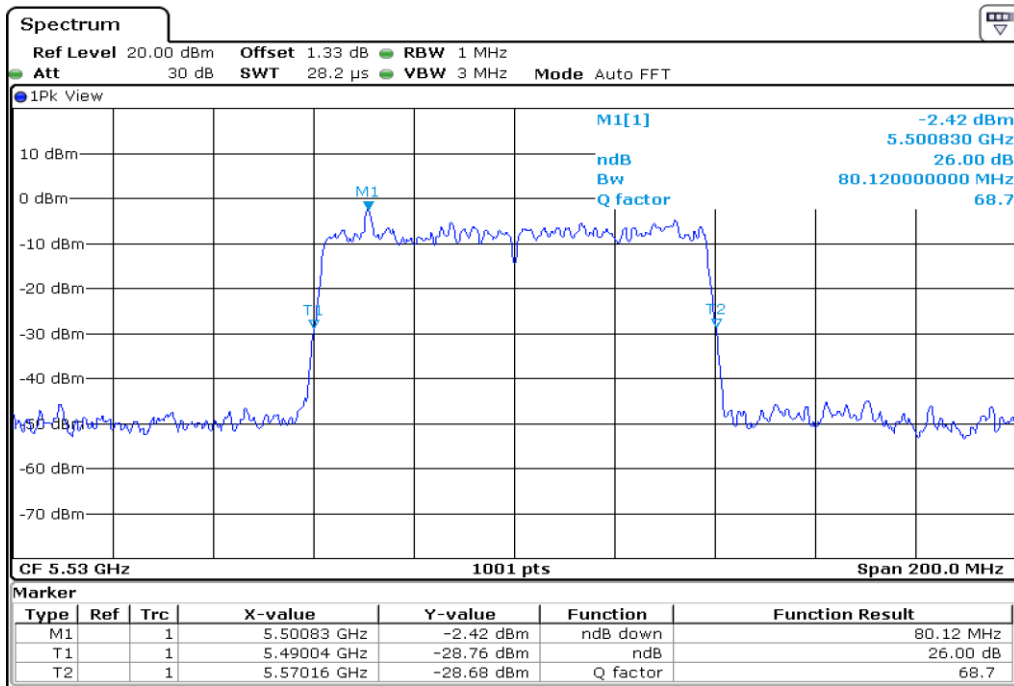

1 26 dB Bandwidth

2 26 dB Bandwidth

3	26 dB Bandwidth
---	-----------------

4 **26 dB Bandwidth**

5 **26 dB Bandwidth**

6	26 dB Bandwidth
---	-----------------

7 26 dB Bandwidth

8 26 dB Bandwidth

9	26 dB Bandwidth
---	-----------------

10	26 dB Bandwidth
----	-----------------

Test Band				WLAN_UNII2C			
Antenna				Ant 1			
Test Parameters for Channel Bandwidths							
Test Item	No.	Mode	Channel	Bandwidth	RU Tone	RB index	Verdict
26 dB Bandwidth	1	802.11 a	100	20 MHz	-	-	Pass
	2	802.11 a	116	20 MHz	-	-	Pass
	3	802.11 a	140	20 MHz	-	-	Pass
	4	802.11 n20	100	20 MHz	-	-	Pass
	5	802.11 n20	116	20 MHz	-	-	Pass
	6	802.11 n20	140	20 MHz	-	-	Pass
	7	802.11 n40	102	40 MHz	-	-	Pass
	8	802.11 n40	110	40 MHz	-	-	Pass
	9	802.11 n40	134	40 MHz	-	-	Pass
	10	802.11 ac80	106	80 MHz	-	-	Pass