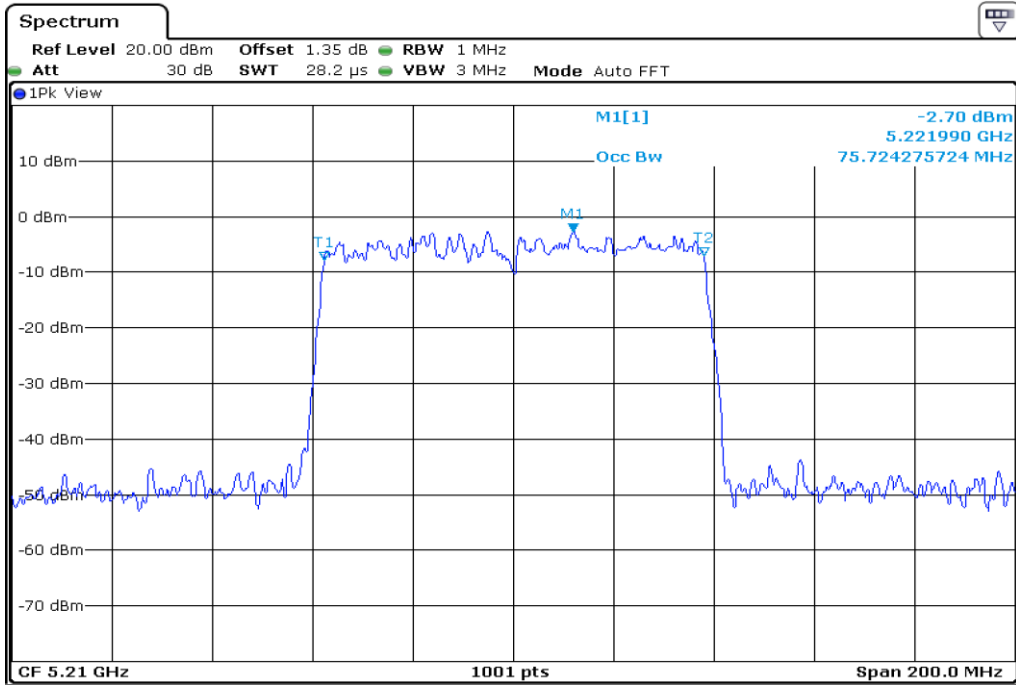

1 **Starddle 26 dB Bandwitdh**

2 **Starddle 26 dB Bandwitdh**

3 **Starddle 26 dB Bandwitdh**

4 **Starddle 26 dB Bandwitdh**

Test Band				WLAN_UNII1			
Antenna				Ant 0			
Test Parameters for Channel Bandwidths							
Test Item	No.	Mode	Channel	Bandwidth	RU Tone	RB index	Verdict
99% Occupied Bandwidth	1	802.11 a	36	20 MHz	-	-	Pass
	2	802.11 a	44	20 MHz	-	-	Pass
	3	802.11 a	48	20 MHz	-	-	Pass
	4	802.11 n20	36	20 MHz	-	-	Pass
	5	802.11 n20	44	20 MHz	-	-	Pass
	6	802.11 n20	48	20 MHz	-	-	Pass
	7	802.11 n40	38	40 MHz	-	-	Pass
	8	802.11 n40	46	40 MHz	-	-	Pass
	9	802.11 ac80	42	80 MHz	-	-	Pass

1	99% Occupied Bandwidth
---	------------------------

2	99% Occupied Bandwidth
---	------------------------

3	99% Occupied Bandwidth
---	------------------------

4 **99% Occupied Bandwidth**

5 **99% Occupied Bandwidth**

6	99% Occupied Bandwidth
---	------------------------

7	99% Occupied Bandwidth
---	------------------------

8	99% Occupied Bandwidth
---	------------------------

9	99% Occupied Bandwidth
---	------------------------