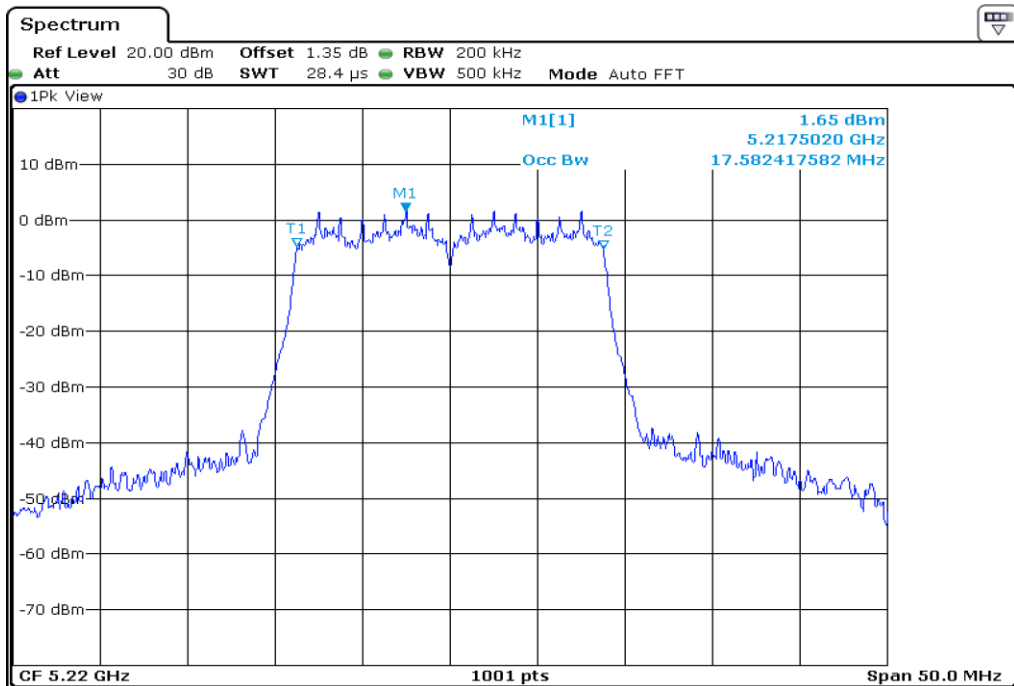

1 **Starddle 26 dB Bandwitdh**

2 **Starddle 26 dB Bandwitdh**

3 **Starddle 26 dB Bandwitdh**

4 **Starddle 26 dB Bandwitdh**

Test Band				WLAN_UNII1			
Antenna				Ant 0			
Test Parameters for Channel Bandwidths							
Test Item	No.	Mode	Channel	Bandwidth	RU Tone	RB index	Verdict
99% Occupied Bandwidth	1	802.11 a	36	20 MHz	-	-	Pass
	2	802.11 a	44	20 MHz	-	-	Pass
	3	802.11 a	48	20 MHz	-	-	Pass
	4	802.11 n20	36	20 MHz	-	-	Pass
	5	802.11 n20	44	20 MHz	-	-	Pass
	6	802.11 n20	48	20 MHz	-	-	Pass
	7	802.11 n40	38	40 MHz	-	-	Pass
	8	802.11 n40	46	40 MHz	-	-	Pass
	9	802.11 ac80	42	80 MHz	-	-	Pass

1	99% Occupied Bandwidth
---	------------------------

2	99% Occupied Bandwidth
---	------------------------

3	99% Occupied Bandwidth
---	------------------------

4 **99% Occupied Bandwidth**

5 **99% Occupied Bandwidth**

6	99% Occupied Bandwidth
---	------------------------

7	99% Occupied Bandwidth
---	------------------------

8	99% Occupied Bandwidth
---	------------------------

9	99% Occupied Bandwidth
---	------------------------