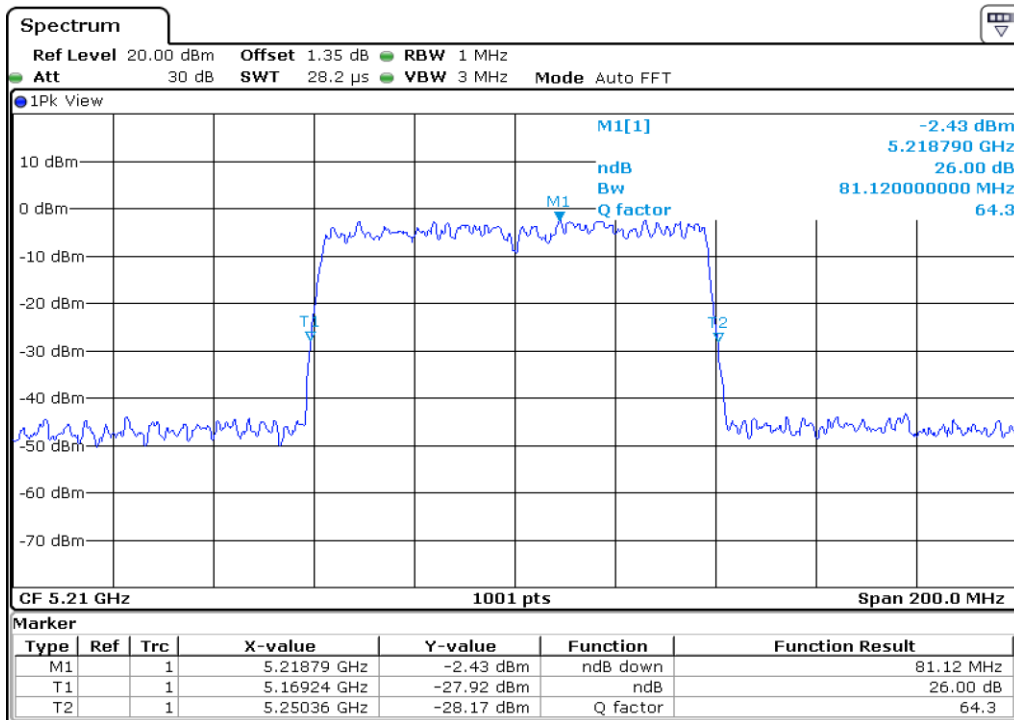

**1** **26 dB Bandwidth**

**2** **26 dB Bandwidth**

3	26 dB Bandwidth
---	-----------------

**4** **26 dB Bandwidth**

**5** **26 dB Bandwidth**

6	26 dB Bandwidth
---	-----------------

**7** 26 dB Bandwidth

**8** 26 dB Bandwidth

9	26 dB Bandwidth
---	-----------------

Test Band				WLAN_UNII2A			
Antenna				Ant 0			
Test Parameters for Channel Bandwidths							
Test Item	No.	Mode	Channel	Bandwidth	RU Tone	RB index	Verdict
26 dB Bandwidth	1	802.11 a	52	20 MHz	-	-	Pass
	2	802.11 a	60	20 MHz	-	-	Pass
	3	802.11 a	64	20 MHz	-	-	Pass
	4	802.11 n20	52	20 MHz	-	-	Pass
	5	802.11 n20	60	20 MHz	-	-	Pass
	6	802.11 n20	64	20 MHz	-	-	Pass
	7	802.11 n40	54	40 MHz	-	-	Pass
	8	802.11 n40	62	40 MHz	-	-	Pass
	9	802.11 ac80	58	80 MHz	-	-	Pass