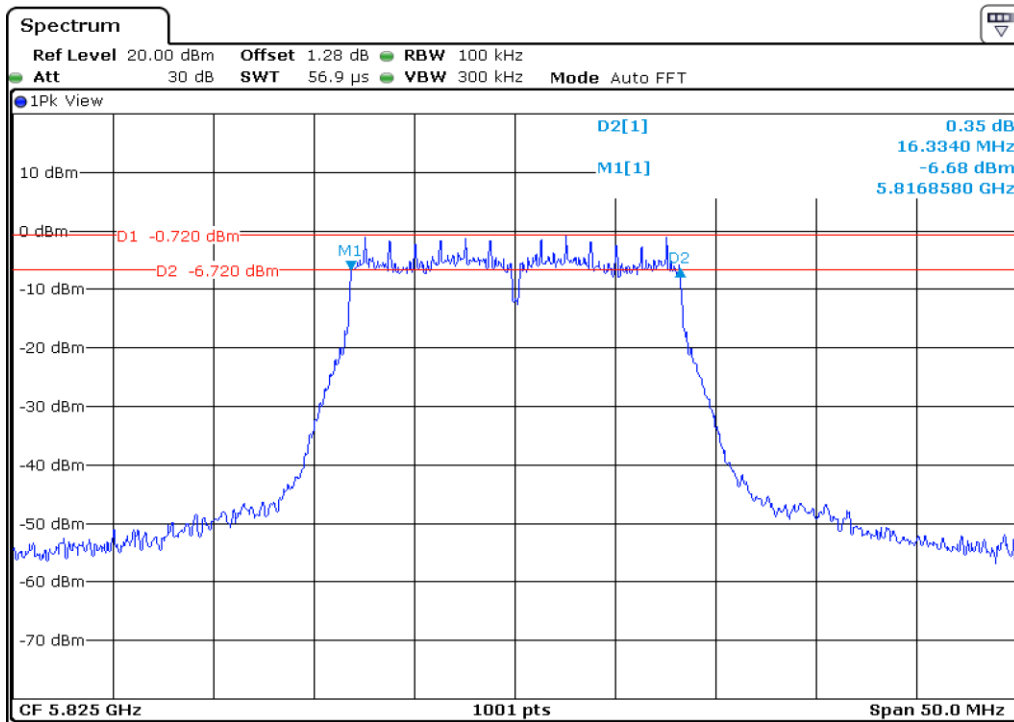

9	6 dB Bandwidth
---	----------------

Test Band				WLAN_UNI3			
Antenna				Ant 1			
Test Parameters for Channel Bandwidths							
Test Item	No.	Mode	Channel	Bandwidth	RU Tone	RB index	Verdict
6 dB Bandwidth	1	802.11 a	149	20 MHz	-	-	Pass
	2	802.11 a	157	20 MHz	-	-	Pass
	3	802.11 a	165	20 MHz	-	-	Pass
	4	802.11 n20	149	20 MHz	-	-	Pass
	5	802.11 n20	157	20 MHz	-	-	Pass
	6	802.11 n20	165	20 MHz	-	-	Pass
	7	802.11 n40	151	40 MHz	-	-	Pass
	8	802.11 n40	159	40 MHz	-	-	Pass
	9	802.11 ac80	155	80 MHz	-	-	Pass

1	6 dB Bandwidth
---	----------------

2	6 dB Bandwidth
---	----------------

3	6 dB Bandwidth
---	----------------

**4** **6 dB Bandwidth**

**5** **6 dB Bandwidth**

6	6 dB Bandwidth
---	----------------

**7** 6 dB Bandwidth