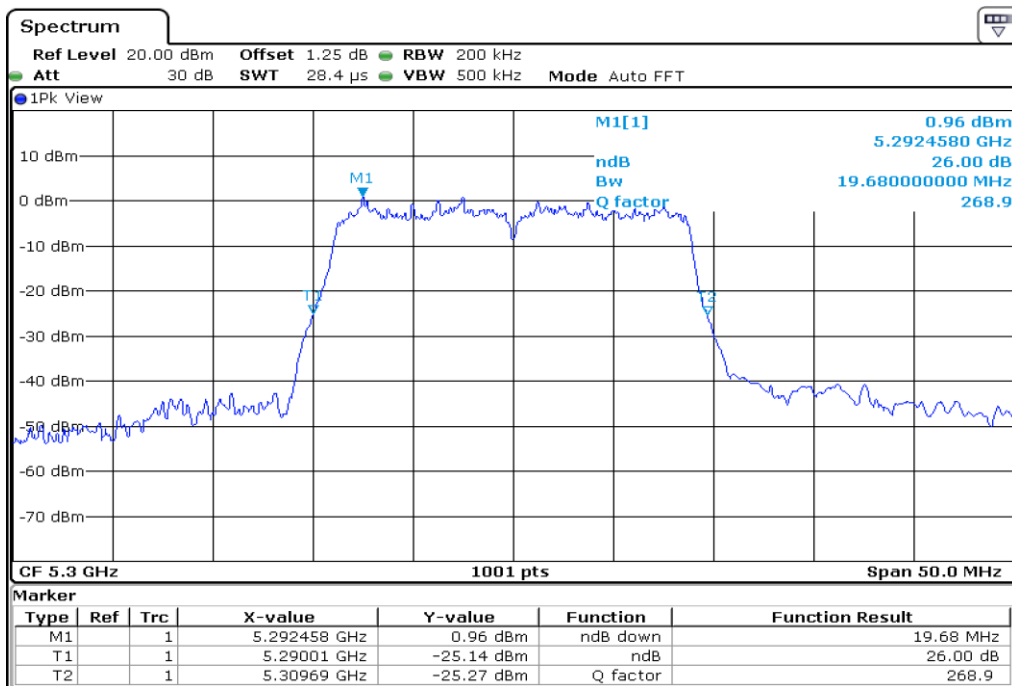

9	26 dB Bandwidth
---	-----------------

Test Band				WLAN_UNII2A			
Antenna				Ant 0			
Test Parameters for Channel Bandwidths							
Test Item	No.	Mode	Channel	Bandwidth	RU Tone	RB index	Verdict
26 dB Bandwidth	1	802.11 a	52	20 MHz	-	-	Pass
	2	802.11 a	60	20 MHz	-	-	Pass
	3	802.11 a	64	20 MHz	-	-	Pass
	4	802.11 n20	52	20 MHz	-	-	Pass
	5	802.11 n20	60	20 MHz	-	-	Pass
	6	802.11 n20	64	20 MHz	-	-	Pass
	7	802.11 n40	54	40 MHz	-	-	Pass
	8	802.11 n40	62	40 MHz	-	-	Pass
	9	802.11 ac80	58	80 MHz	-	-	Pass

**1** 26 dB Bandwidth

**2** 26 dB Bandwidth

3	26 dB Bandwidth
---	-----------------

**4** **26 dB Bandwidth**

**5** **26 dB Bandwidth**

6	26 dB Bandwidth
---	-----------------

**7** 26 dB Bandwidth

**8** 26 dB Bandwidth

9	26 dB Bandwidth
---	-----------------

Test Band				WLAN_UNII2A			
Antenna				Ant 1			
Test Parameters for Channel Bandwidths							
Test Item	No.	Mode	Channel	Bandwidth	RU Tone	RB index	Verdict
26 dB Bandwidth	1	802.11 a	52	20 MHz	-	-	Pass
	2	802.11 a	60	20 MHz	-	-	Pass
	3	802.11 a	64	20 MHz	-	-	Pass
	4	802.11 n20	52	20 MHz	-	-	Pass
	5	802.11 n20	60	20 MHz	-	-	Pass
	6	802.11 n20	64	20 MHz	-	-	Pass
	7	802.11 n40	54	40 MHz	-	-	Pass
	8	802.11 n40	62	40 MHz	-	-	Pass
	9	802.11 ac80	58	80 MHz	-	-	Pass