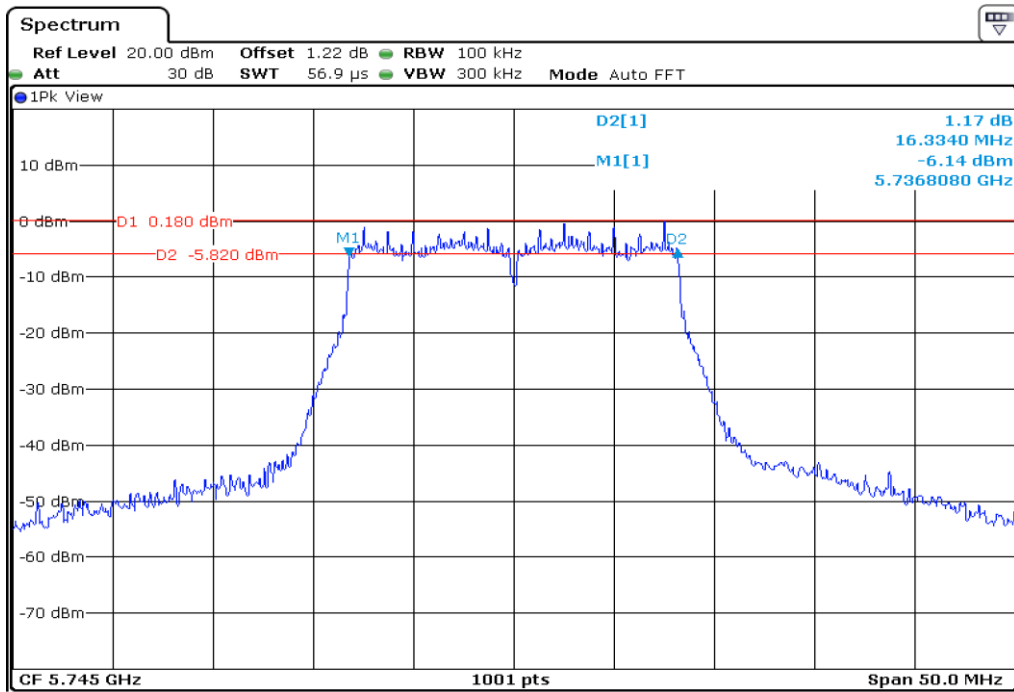

## Appendix Data

1. MINIMUM 6 DB BANDWIDTH.....	1
2. MIMIMUM 26 DB BANDWIDTH.....	22
3. 99% OCCUPIED BANDWIDTH .....	86
4. PEAK POWER SPECTRAL DENSITY .....	144
5. MAXIMUM CONDUCTED OUTPUT POWER(STADDLE CHANNEL) .....	212

Test Band				WLAN_UNI3			
Antenna				Ant 0			
Test Parameters for Channel Bandwidths							
Test Item	No.	Mode	Channel	Bandwidth	RU Tone	RB index	Verdict
6 dB Bandwidth	1	802.11 a	149	20 MHz	-	-	Pass
	2	802.11 a	157	20 MHz	-	-	Pass
	3	802.11 a	165	20 MHz	-	-	Pass
	4	802.11 n20	149	20 MHz	-	-	Pass
	5	802.11 n20	157	20 MHz	-	-	Pass
	6	802.11 n20	165	20 MHz	-	-	Pass
	7	802.11 n40	151	40 MHz	-	-	Pass
	8	802.11 n40	159	40 MHz	-	-	Pass
	9	802.11 ac80	155	80 MHz	-	-	Pass