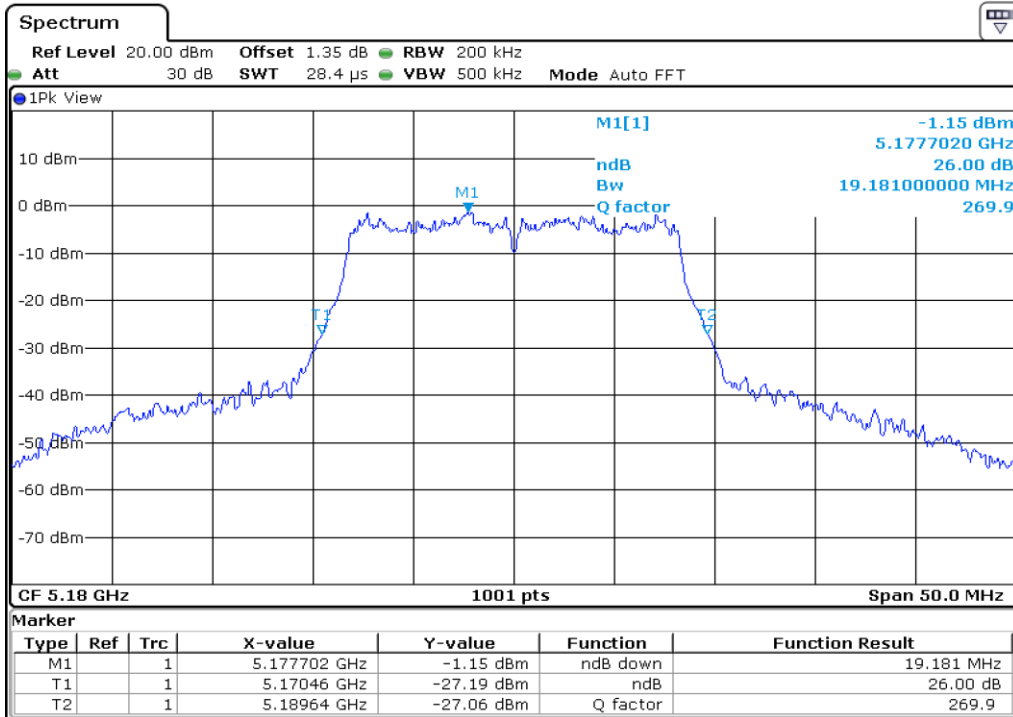

**1** Starddle 6 dB Bandwidth

**2** Starddle 6 dB Bandwidth

**3 Starddle 6 dB Bandwidth**

**4 Starddle 6 dB Bandwidth**

Test Band				WLAN_UNII1			
Antenna				Ant 0			
Test Parameters for Channel Bandwidths							
Test Item	No.	Mode	Channel	Bandwidth	RU Tone	RB index	Verdict
26 dB Bandwidth	1	802.11 a	36	20 MHz	-	-	Pass
	2	802.11 a	44	20 MHz	-	-	Pass
	3	802.11 a	48	20 MHz	-	-	Pass
	4	802.11 n20	36	20 MHz	-	-	Pass
	5	802.11 n20	44	20 MHz	-	-	Pass
	6	802.11 n20	48	20 MHz	-	-	Pass
	7	802.11 n40	38	40 MHz	-	-	Pass
	8	802.11 n40	46	40 MHz	-	-	Pass
	9	802.11 ac80	42	80 MHz	-	-	Pass

**1** 26 dB Bandwidth

**2** 26 dB Bandwidth

3	26 dB Bandwidth
---	-----------------

**4** **26 dB Bandwidth**

**5** **26 dB Bandwidth**

6	26 dB Bandwidth
---	-----------------

**7** **26 dB Bandwidth**

**8** **26 dB Bandwidth**

9	26 dB Bandwidth
---	-----------------

Test Band				WLAN_UNII1			
Antenna				Ant 1			
Test Parameters for Channel Bandwidths							
Test Item	No.	Mode	Channel	Bandwidth	RU Tone	RB index	Verdict
26 dB Bandwidth	1	802.11 a	36	20 MHz	-	-	Pass
	2	802.11 a	44	20 MHz	-	-	Pass
	3	802.11 a	48	20 MHz	-	-	Pass
	4	802.11 n20	36	20 MHz	-	-	Pass
	5	802.11 n20	44	20 MHz	-	-	Pass
	6	802.11 n20	48	20 MHz	-	-	Pass
	7	802.11 n40	38	40 MHz	-	-	Pass
	8	802.11 n40	46	40 MHz	-	-	Pass
	9	802.11 ac80	42	80 MHz	-	-	Pass