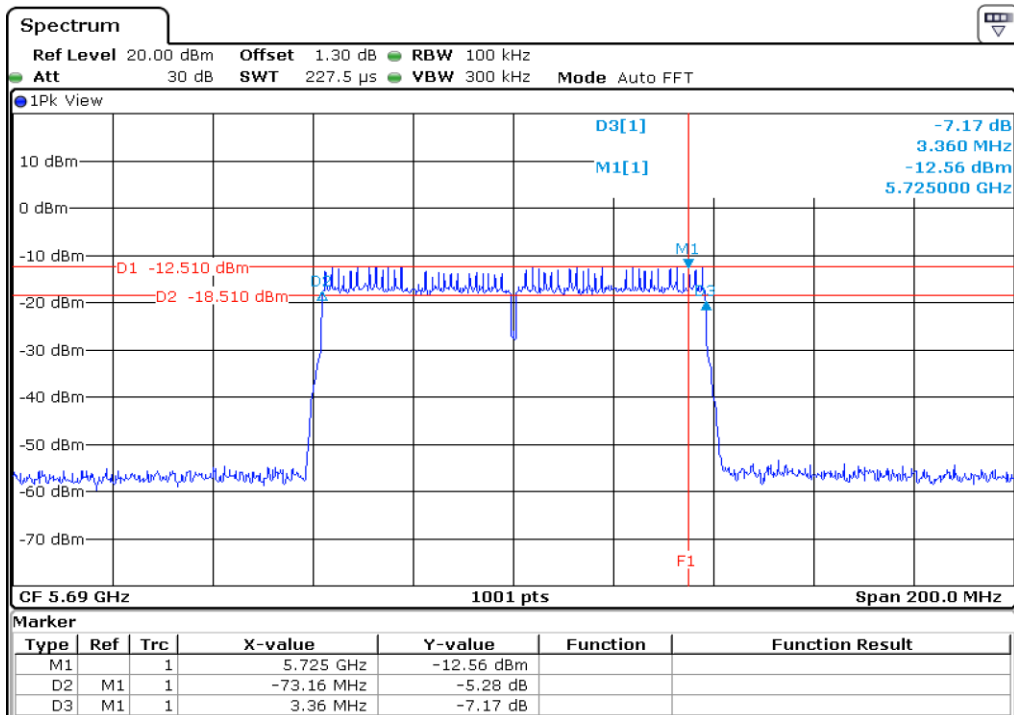

**1** **Starddle 6 dB Bandwidh**

**2** **Starddle 6 dB Bandwidh**

**3 Starddle 6 dB Bandwidh**

**4 Starddle 6 dB Bandwidh**

Test Band				WLAN_UNII2C / UNII3			
Antenna				Ant 1			
Test Parameters for Channel Bandwidths							
Test Item	No.	Mode	Channel	Bandwidth	RU Tone	RB index	Verdict
Straddle 6 dB Bandwidth	1	802.11 a	144	20 MHz	-	-	Pass
	2	802.11 n20	144	20 MHz	-	-	Pass
	3	802.11 n40	142	40 MHz	-	-	Pass
	4	802.11 ac80	138	80 MHz	-	-	Pass

**1** Starddle 6 dB Bandwidth

**2** Starddle 6 dB Bandwidth

**3 Starddle 6 dB Bandwidth**

**4 Starddle 6 dB Bandwidth**

Test Band				WLAN_UNII1			
Antenna				Ant 0			
Test Parameters for Channel Bandwidths							
Test Item	No.	Mode	Channel	Bandwidth	RU Tone	RB index	Verdict
26 dB Bandwidth	1	802.11 a	36	20 MHz	-	-	Pass
	2	802.11 a	44	20 MHz	-	-	Pass
	3	802.11 a	48	20 MHz	-	-	Pass
	4	802.11 n20	36	20 MHz	-	-	Pass
	5	802.11 n20	44	20 MHz	-	-	Pass
	6	802.11 n20	48	20 MHz	-	-	Pass
	7	802.11 n40	38	40 MHz	-	-	Pass
	8	802.11 n40	46	40 MHz	-	-	Pass
	9	802.11 ac80	42	80 MHz	-	-	Pass