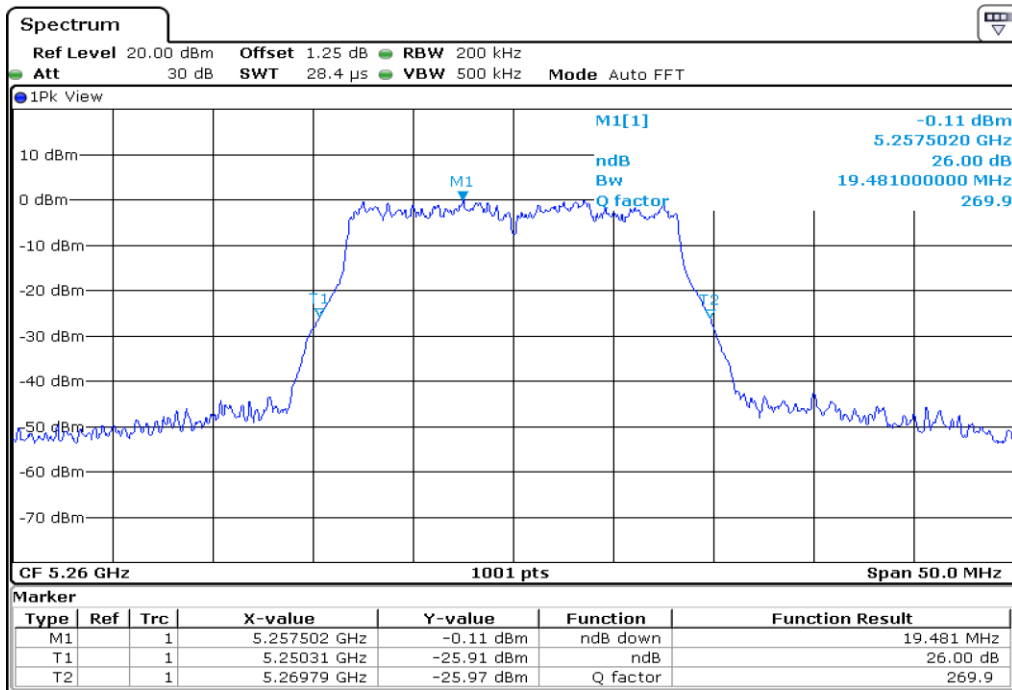

**1** **26 dB Bandwidth**

**2** **26 dB Bandwidth**

3	26 dB Bandwidth
---	-----------------

**4** **26 dB Bandwidth**

**5** **26 dB Bandwidth**

6	26 dB Bandwidth
---	-----------------

**7** 26 dB Bandwidth

**8** 26 dB Bandwidth

9	26 dB Bandwidth
---	-----------------

Test Band				WLAN_UNII2A			
Antenna				Ant 0			
Test Parameters for Channel Bandwidths							
Test Item	No.	Mode	Channel	Bandwidth	RU Tone	RB index	Verdict
26 dB Bandwidth	1	802.11 a	52	20 MHz	-	-	Pass
	2	802.11 a	60	20 MHz	-	-	Pass
	3	802.11 a	64	20 MHz	-	-	Pass
	4	802.11 n20	52	20 MHz	-	-	Pass
	5	802.11 n20	60	20 MHz	-	-	Pass
	6	802.11 n20	64	20 MHz	-	-	Pass
	7	802.11 n40	54	40 MHz	-	-	Pass
	8	802.11 n40	62	40 MHz	-	-	Pass
	9	802.11 ac80	58	80 MHz	-	-	Pass