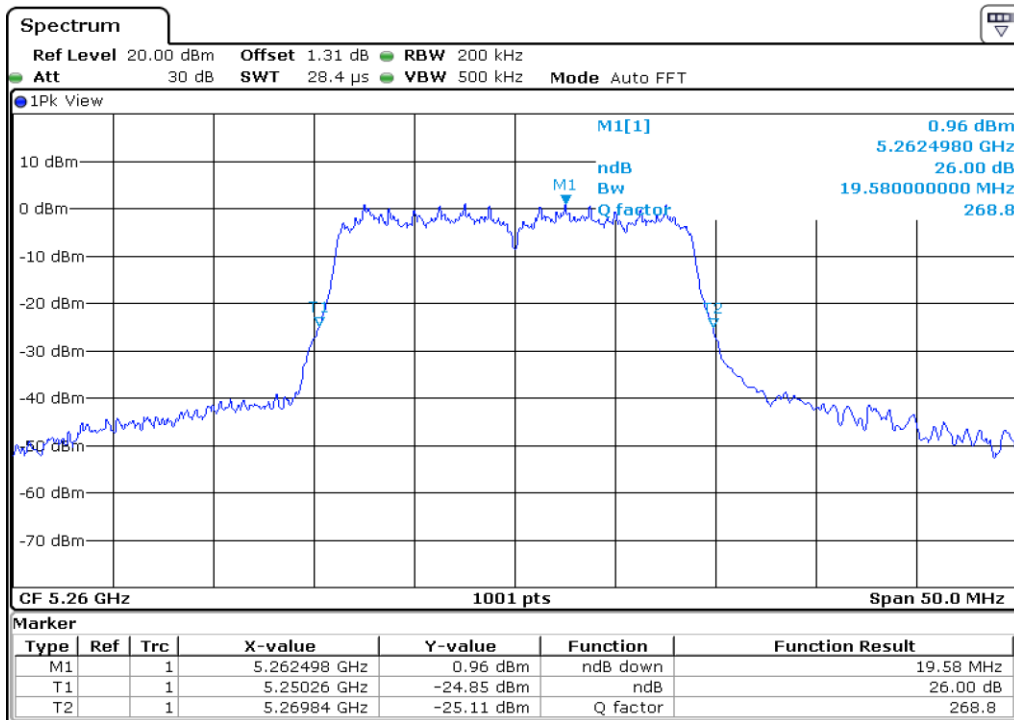

9	26 dB Bandwidth
---	-----------------

Test Band				WLAN_UNII2A			
Antenna				Ant 1			
Test Parameters for Channel Bandwidths							
Test Item	No.	Mode	Channel	Bandwidth	RU Tone	RB index	Verdict
26 dB Bandwidth	1	802.11 a	52	20 MHz	-	-	Pass
	2	802.11 a	60	20 MHz	-	-	Pass
	3	802.11 a	64	20 MHz	-	-	Pass
	4	802.11 n20	52	20 MHz	-	-	Pass
	5	802.11 n20	60	20 MHz	-	-	Pass
	6	802.11 n20	64	20 MHz	-	-	Pass
	7	802.11 n40	54	40 MHz	-	-	Pass
	8	802.11 n40	62	40 MHz	-	-	Pass
	9	802.11 ac80	58	80 MHz	-	-	Pass

**1** 26 dB Bandwidth

**2** 26 dB Bandwidth

3	26 dB Bandwidth
---	-----------------

**4** **26 dB Bandwidth**

**5** **26 dB Bandwidth**

6	26 dB Bandwidth
---	-----------------

**7** **26 dB Bandwidth**

**8** **26 dB Bandwidth**