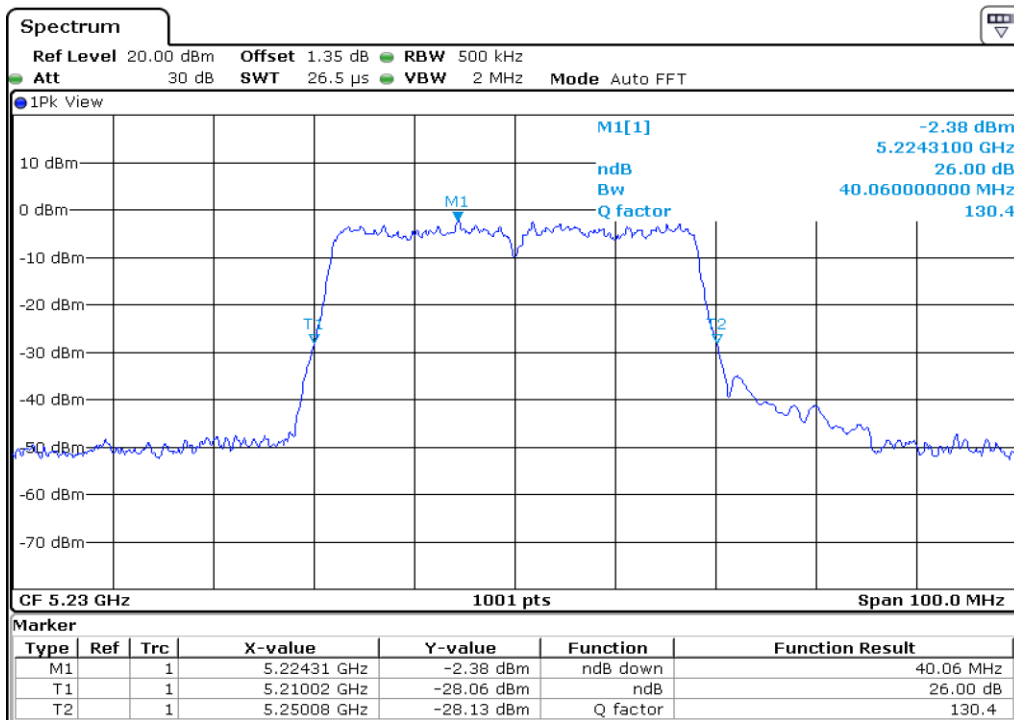

**1** **26 dB Bandwidth**

**2** **26 dB Bandwidth**

3	26 dB Bandwidth
---	-----------------

**4** **26 dB Bandwidth**

**5** **26 dB Bandwidth**

6	26 dB Bandwidth
---	-----------------

**7** 26 dB Bandwidth

**8** 26 dB Bandwidth

9	26 dB Bandwidth
---	-----------------

Test Band				WLAN_UNII2A			
Antenna				Ant 0			
Test Parameters for Channel Bandwidths							
Test Item	No.	Mode	Channel	Bandwidth	RU Tone	RB index	Verdict
26 dB Bandwidth	1	802.11 a	52	20 MHz	-	-	Pass
	2	802.11 a	60	20 MHz	-	-	Pass
	3	802.11 a	64	20 MHz	-	-	Pass
	4	802.11 n20	52	20 MHz	-	-	Pass
	5	802.11 n20	60	20 MHz	-	-	Pass
	6	802.11 n20	64	20 MHz	-	-	Pass
	7	802.11 n40	54	40 MHz	-	-	Pass
	8	802.11 n40	62	40 MHz	-	-	Pass
	9	802.11 ac80	58	80 MHz	-	-	Pass