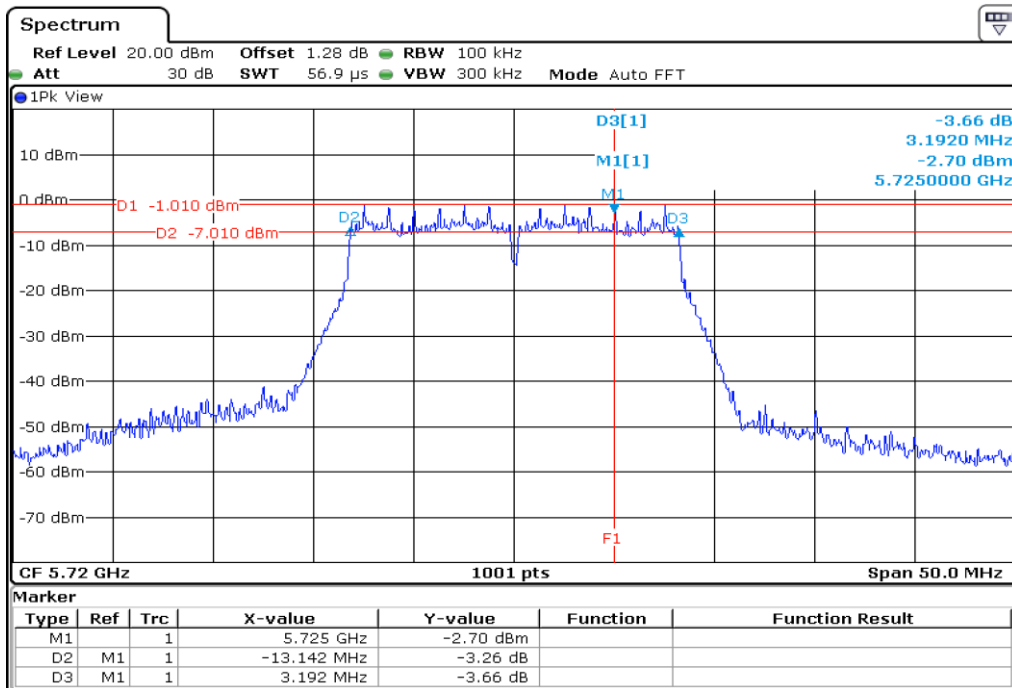

1	6 dB Bandwidth
---	----------------

2	6 dB Bandwidth
---	----------------

3	6 dB Bandwidth
---	----------------

**4** **6 dB Bandwidth**

**5** **6 dB Bandwidth**

6	6 dB Bandwidth
---	----------------

**7** 6 dB Bandwidth

**8** 6 dB Bandwidth

9	6 dB Bandwidth
---	----------------

Test Band				WLAN_UNII2C / UNII3			
Antenna				Ant 0			
Test Parameters for Channel Bandwidths							
Test Item	No.	Mode	Channel	Bandwidth	RU Tone	RB index	Verdict
Straddle 6 dB Bandwidth	1	802.11 a	144	20 MHz	-	-	Pass
	2	802.11 n20	144	20 MHz	-	-	Pass
	3	802.11 n40	142	40 MHz	-	-	Pass
	4	802.11 ac80	138	80 MHz	-	-	Pass

**1** **Starddle 6 dB Bandwidh**

**2** **Starddle 6 dB Bandwidh**

**3 Starddle 6 dB Bandwidh**

**4 Starddle 6 dB Bandwidh**

Test Band				WLAN_UNII2C / UNII3			
Antenna				Ant 1			
Test Parameters for Channel Bandwidths							
Test Item	No.	Mode	Channel	Bandwidth	RU Tone	RB index	Verdict
Straddle 6 dB Bandwidth	1	802.11 a	144	20 MHz	-	-	Pass
	2	802.11 n20	144	20 MHz	-	-	Pass
	3	802.11 n40	142	40 MHz	-	-	Pass
	4	802.11 ac80	138	80 MHz	-	-	Pass