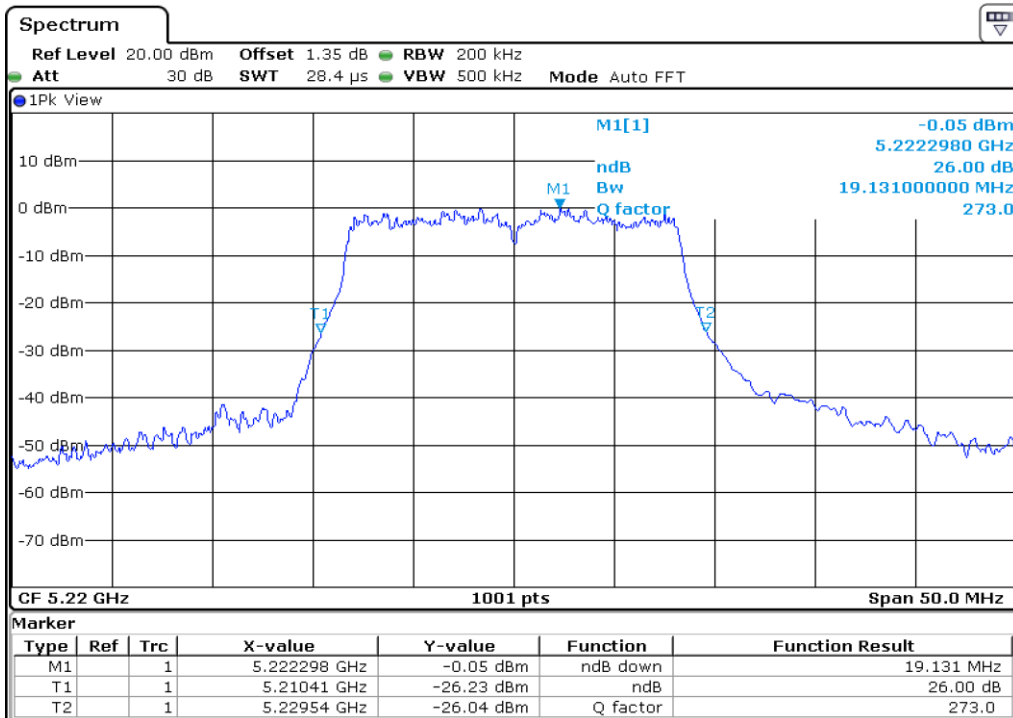

1 **26 dB Bandwidth**