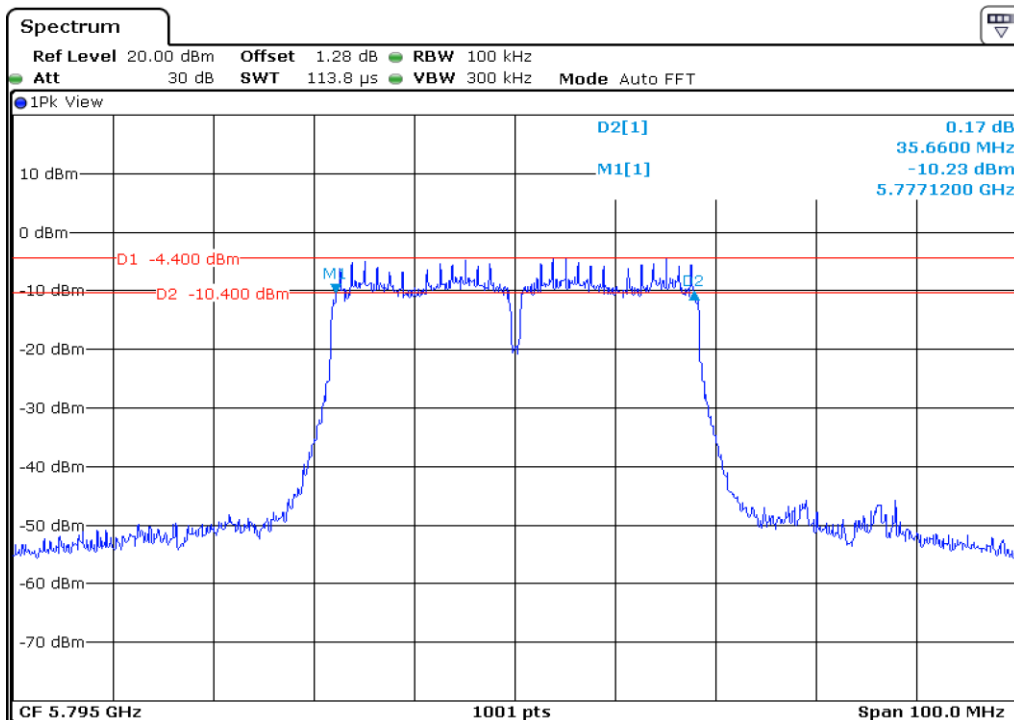

1	6 dB Bandwidth
---	----------------

2	6 dB Bandwidth
---	----------------

3	6 dB Bandwidth
---	----------------

**4** **6 dB Bandwidth**

**5** **6 dB Bandwidth**

6	6 dB Bandwidth
---	----------------

**7** 6 dB Bandwidth

**8** 6 dB Bandwidth

9	6 dB Bandwidth
---	----------------

Test Band				WLAN_UNII2C / UNII3			
Antenna				Ant 0			
Test Parameters for Channel Bandwidths							
Test Item	No.	Mode	Channel	Bandwidth	RU Tone	RB index	Verdict
Straddle 6 dB Bandwidth	1	802.11 a	144	20 MHz	-	-	Pass
	2	802.11 n20	144	20 MHz	-	-	Pass
	3	802.11 n40	142	40 MHz	-	-	Pass
	4	802.11 ac80	138	80 MHz	-	-	Pass