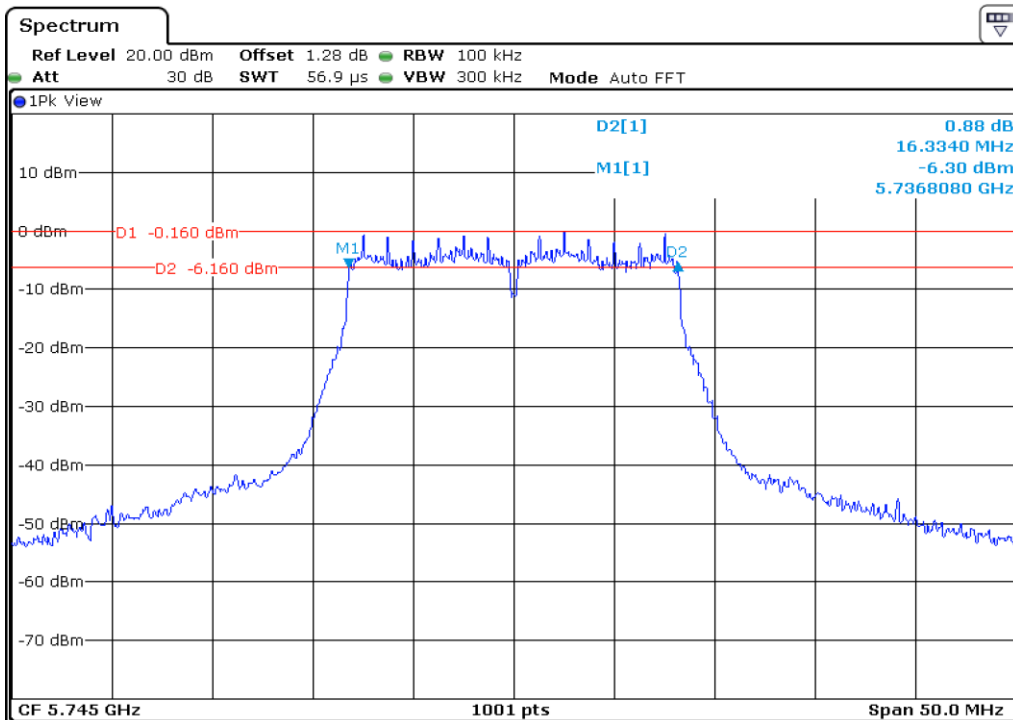

## Appendix Data

1. MINIMUM 6 DB BANDWIDTH.....	1
2. MIMIMUM 26 DB BANDWIDTH.....	22
3. 99% OCCUPIED BANDWIDTH .....	86
4. PEAK POWER SPECTRAL DENSITY .....	144
5. MAXIMUM CONDUCTED OUTPUT POWER(STADDLE CHANNEL) .....	212

Test Band				WLAN_UNI3			
Antenna				Ant 0			
Test Parameters for Channel Bandwidths							
Test Item	No.	Mode	Channel	Bandwidth	RU Tone	RB index	Verdict
6 dB Bandwidth	1	802.11 a	149	20 MHz	-	-	Pass
	2	802.11 a	157	20 MHz	-	-	Pass
	3	802.11 a	165	20 MHz	-	-	Pass
	4	802.11 n20	149	20 MHz	-	-	Pass
	5	802.11 n20	157	20 MHz	-	-	Pass
	6	802.11 n20	165	20 MHz	-	-	Pass
	7	802.11 n40	151	40 MHz	-	-	Pass
	8	802.11 n40	159	40 MHz	-	-	Pass
	9	802.11 ac80	155	80 MHz	-	-	Pass

1	6 dB Bandwidth
---	----------------

2	6 dB Bandwidth
---	----------------

3	6 dB Bandwidth
---	----------------

4 6 dB Bandwidth

5 6 dB Bandwidth

6	6 dB Bandwidth
---	----------------

7 6 dB Bandwidth

8 6 dB Bandwidth

9	6 dB Bandwidth
---	----------------

Test Band				WLAN_UNI3			
Antenna				Ant 1			
Test Parameters for Channel Bandwidths							
Test Item	No.	Mode	Channel	Bandwidth	RU Tone	RB index	Verdict
6 dB Bandwidth	1	802.11 a	149	20 MHz	-	-	Pass
	2	802.11 a	157	20 MHz	-	-	Pass
	3	802.11 a	165	20 MHz	-	-	Pass
	4	802.11 n20	149	20 MHz	-	-	Pass
	5	802.11 n20	157	20 MHz	-	-	Pass
	6	802.11 n20	165	20 MHz	-	-	Pass
	7	802.11 n40	151	40 MHz	-	-	Pass
	8	802.11 n40	159	40 MHz	-	-	Pass
	9	802.11 ac80	155	80 MHz	-	-	Pass