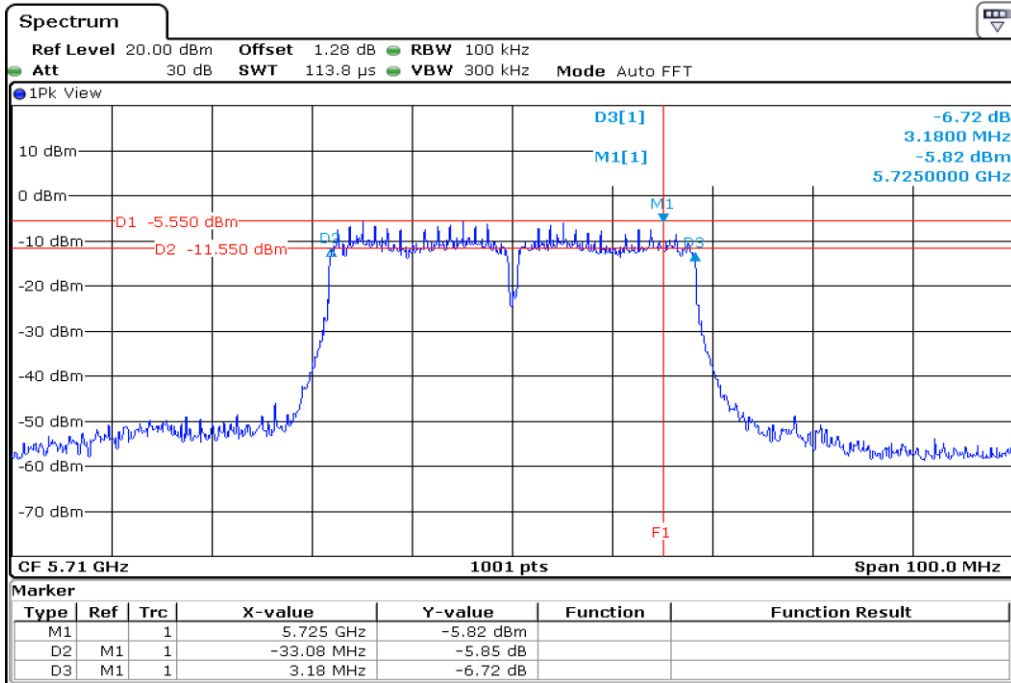

**8** 6 dB Bandwidth

9	6 dB Bandwidth
---	----------------

Test Band				WLAN_UNII2C / UNII3			
Antenna				Ant 0			
Test Parameters for Channel Bandwidths							
Test Item	No.	Mode	Channel	Bandwidth	RU Tone	RB index	Verdict
Straddle 6 dB Bandwidth	1	802.11 a	144	20 MHz	-	-	Pass
	2	802.11 n20	144	20 MHz	-	-	Pass
	3	802.11 n40	142	40 MHz	-	-	Pass
	4	802.11 ac80	138	80 MHz	-	-	Pass

**1** **Starddle 6 dB Bandwidh**

**2** **Starddle 6 dB Bandwidh**

**3 Starddle 6 dB Bandwidh**

**4 Starddle 6 dB Bandwidh**

Test Band				WLAN_UNII2C / UNII3			
Antenna				Ant 1			
Test Parameters for Channel Bandwidths							
Test Item	No.	Mode	Channel	Bandwidth	RU Tone	RB index	Verdict
Straddle 6 dB Bandwidth	1	802.11 a	144	20 MHz	-	-	Pass
	2	802.11 n20	144	20 MHz	-	-	Pass
	3	802.11 n40	142	40 MHz	-	-	Pass
	4	802.11 ac80	138	80 MHz	-	-	Pass