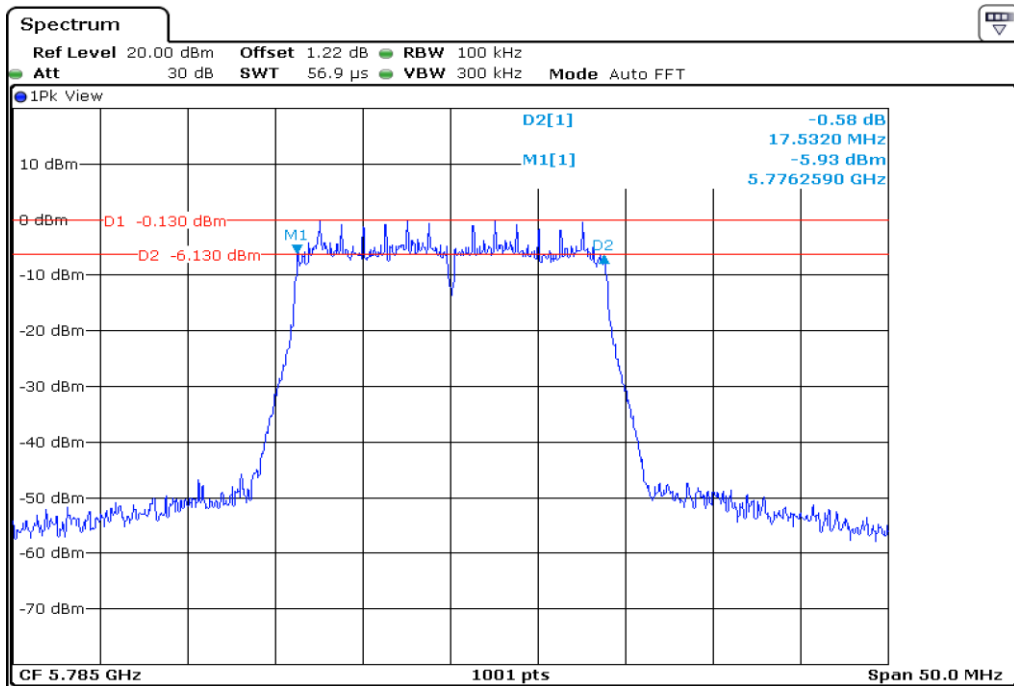

## Appendix Data

1. MINIMUM 6 DB BANDWIDTH.....	1
2. MIMIMUM 26 DB BANDWIDTH.....	22
3. 99% OCCUPIED BANDWIDTH .....	86
4. PEAK POWER SPECTRAL DENSITY .....	144
5. MAXIMUM CONDUCTED OUTPUT POWER(STADDLE CHANNEL) .....	212

1	6 dB Bandwidth
---	----------------

2	6 dB Bandwidth
---	----------------

3	6 dB Bandwidth
---	----------------

4 6 dB Bandwidth

5 6 dB Bandwidth

6	6 dB Bandwidth
---	----------------

7 6 dB Bandwidth

8 6 dB Bandwidth

9	6 dB Bandwidth
---	----------------

Test Band				WLAN_UNI3			
Antenna				Ant 1			
Test Parameters for Channel Bandwidths							
Test Item	No.	Mode	Channel	Bandwidth	RU Tone	RB index	Verdict
6 dB Bandwidth	1	802.11 a	149	20 MHz	-	-	Pass
	2	802.11 a	157	20 MHz	-	-	Pass
	3	802.11 a	165	20 MHz	-	-	Pass
	4	802.11 n20	149	20 MHz	-	-	Pass
	5	802.11 n20	157	20 MHz	-	-	Pass
	6	802.11 n20	165	20 MHz	-	-	Pass
	7	802.11 n40	151	40 MHz	-	-	Pass
	8	802.11 n40	159	40 MHz	-	-	Pass
	9	802.11 ac80	155	80 MHz	-	-	Pass