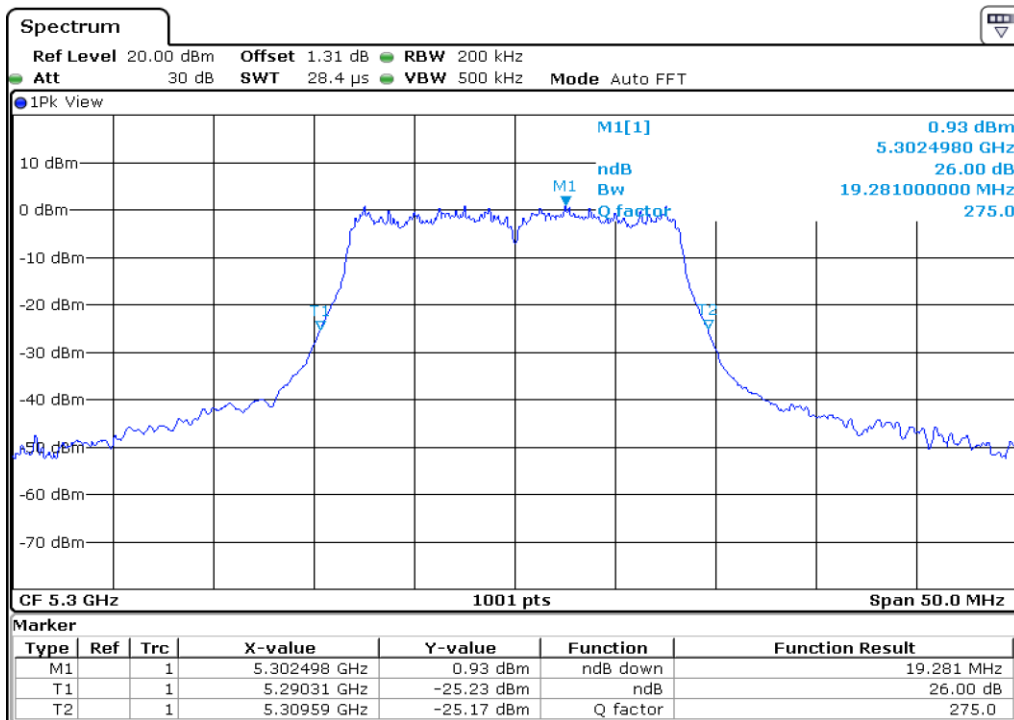

1 26 dB Bandwidth