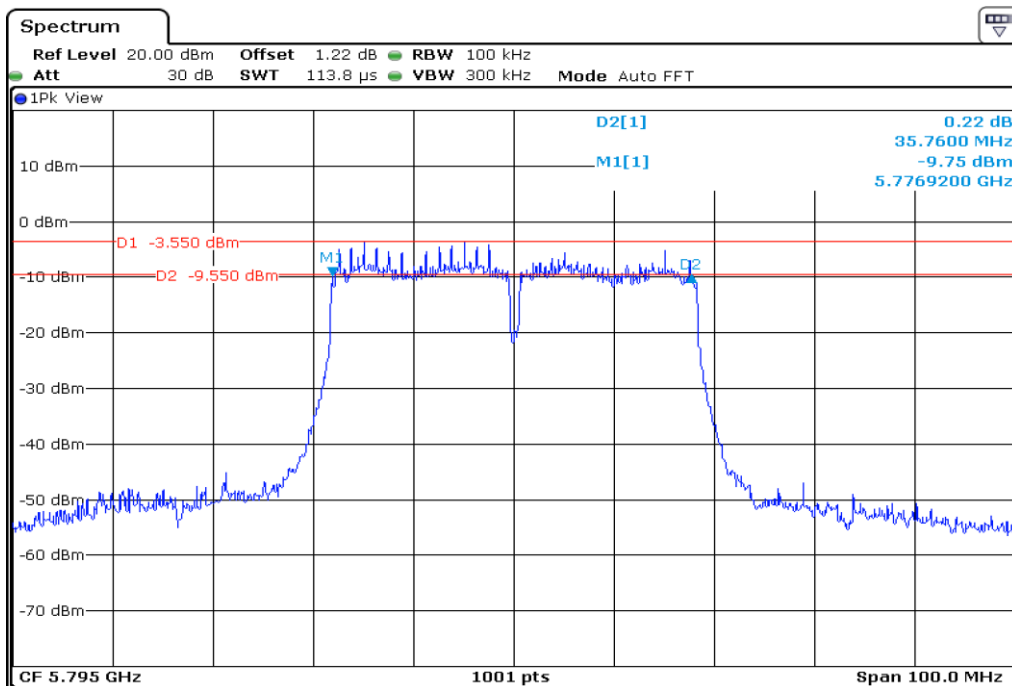

## Appendix Data

1. MINIMUM 6 DB BANDWIDTH.....	1
2. MIMIMUM 26 DB BANDWIDTH.....	22
3. 99% OCCUPIED BANDWIDTH .....	86
4. PEAK POWER SPECTRAL DENSITY .....	144
5. MAXIMUM CONDUCTED OUTPUT POWER(STADDLE CHANNEL) .....	212

Test Band				WLAN_UNI3			
Antenna				Ant 0			
Test Parameters for Channel Bandwidths							
Test Item	No.	Mode	Channel	Bandwidth	RU Tone	RB index	Verdict
6 dB Bandwidth	1	802.11 a	149	20 MHz	-	-	Pass
	2	802.11 a	157	20 MHz	-	-	Pass
	3	802.11 a	165	20 MHz	-	-	Pass
	4	802.11 n20	149	20 MHz	-	-	Pass
	5	802.11 n20	157	20 MHz	-	-	Pass
	6	802.11 n20	165	20 MHz	-	-	Pass
	7	802.11 n40	151	40 MHz	-	-	Pass
	8	802.11 n40	159	40 MHz	-	-	Pass
	9	802.11 ac80	155	80 MHz	-	-	Pass

1	6 dB Bandwidth
---	----------------

2	6 dB Bandwidth
---	----------------

3	6 dB Bandwidth
---	----------------

4 6 dB Bandwidth

5 6 dB Bandwidth

6	6 dB Bandwidth
---	----------------

7 6 dB Bandwidth

8 6 dB Bandwidth

9	6 dB Bandwidth
---	----------------

Test Band				WLAN_UNI3			
Antenna				Ant 1			
Test Parameters for Channel Bandwidths							
Test Item	No.	Mode	Channel	Bandwidth	RU Tone	RB index	Verdict
6 dB Bandwidth	1	802.11 a	149	20 MHz	-	-	Pass
	2	802.11 a	157	20 MHz	-	-	Pass
	3	802.11 a	165	20 MHz	-	-	Pass
	4	802.11 n20	149	20 MHz	-	-	Pass
	5	802.11 n20	157	20 MHz	-	-	Pass
	6	802.11 n20	165	20 MHz	-	-	Pass
	7	802.11 n40	151	40 MHz	-	-	Pass
	8	802.11 n40	159	40 MHz	-	-	Pass
	9	802.11 ac80	155	80 MHz	-	-	Pass