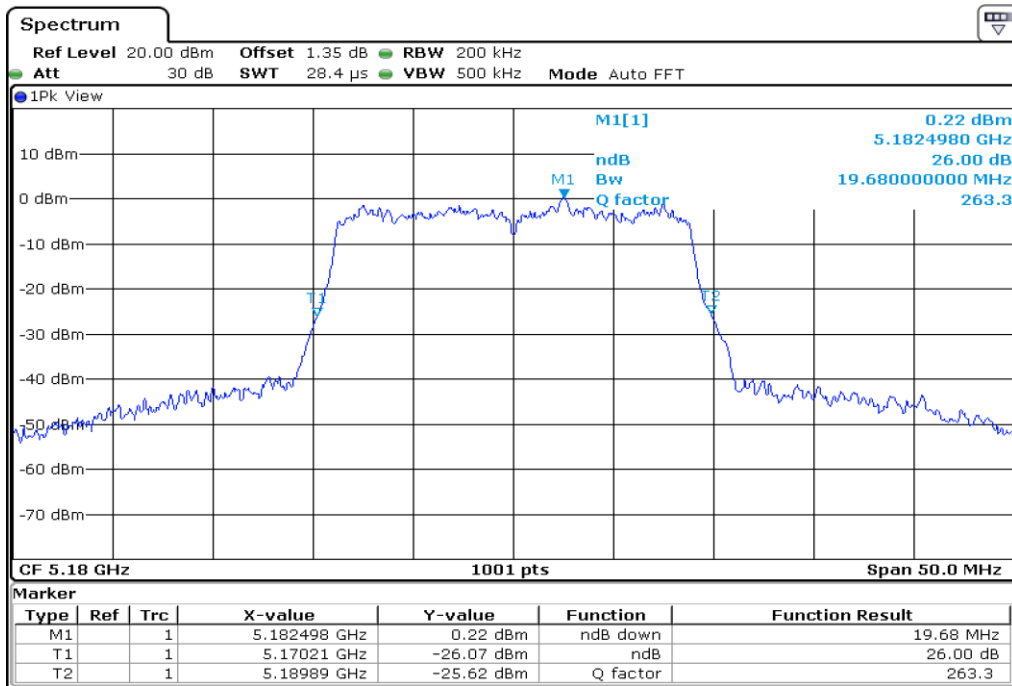

**1** Starddle 6 dB Bandwidth

**2** Starddle 6 dB Bandwidth

**3 Starddle 6 dB Bandwidth**

**4 Starddle 6 dB Bandwidth**

Test Band				WLAN_UNII1			
Antenna				Ant 0			
Test Parameters for Channel Bandwidths							
Test Item	No.	Mode	Channel	Bandwidth	RU Tone	RB index	Verdict
26 dB Bandwidth	1	802.11 a	36	20 MHz	-	-	Pass
	2	802.11 a	44	20 MHz	-	-	Pass
	3	802.11 a	48	20 MHz	-	-	Pass
	4	802.11 n20	36	20 MHz	-	-	Pass
	5	802.11 n20	44	20 MHz	-	-	Pass
	6	802.11 n20	48	20 MHz	-	-	Pass
	7	802.11 n40	38	40 MHz	-	-	Pass
	8	802.11 n40	46	40 MHz	-	-	Pass
	9	802.11 ac80	42	80 MHz	-	-	Pass

**1** 26 dB Bandwidth

**2** 26 dB Bandwidth

3	26 dB Bandwidth
---	-----------------

**4** **26 dB Bandwidth**

**5** **26 dB Bandwidth**

6	26 dB Bandwidth
---	-----------------

**7** **26 dB Bandwidth**

**8** **26 dB Bandwidth**

9	26 dB Bandwidth
---	-----------------

Test Band				WLAN_UNII1			
Antenna				Ant 1			
Test Parameters for Channel Bandwidths							
Test Item	No.	Mode	Channel	Bandwidth	RU Tone	RB index	Verdict
26 dB Bandwidth	1	802.11 a	36	20 MHz	-	-	Pass
	2	802.11 a	44	20 MHz	-	-	Pass
	3	802.11 a	48	20 MHz	-	-	Pass
	4	802.11 n20	36	20 MHz	-	-	Pass
	5	802.11 n20	44	20 MHz	-	-	Pass
	6	802.11 n20	48	20 MHz	-	-	Pass
	7	802.11 n40	38	40 MHz	-	-	Pass
	8	802.11 n40	46	40 MHz	-	-	Pass
	9	802.11 ac80	42	80 MHz	-	-	Pass