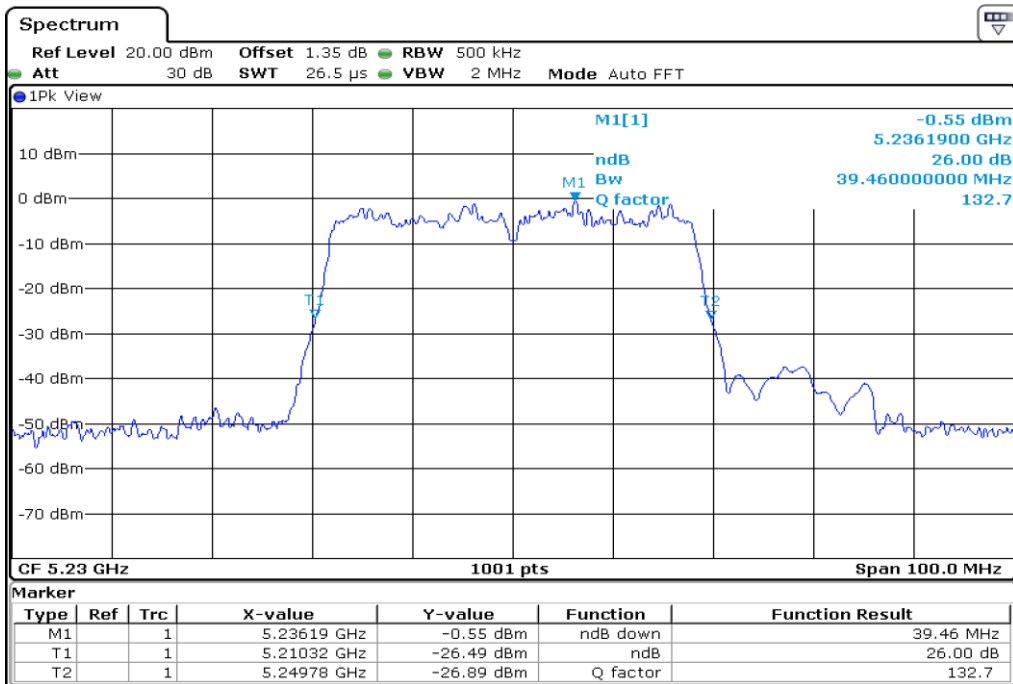

**1** Starddle 6 dB Bandwidth

**2** Starddle 6 dB Bandwidth

**3 Starddle 6 dB Bandwidth**

**4 Starddle 6 dB Bandwidth**

Test Band				WLAN_UNII1			
Antenna				Ant 0			
Test Parameters for Channel Bandwidths							
Test Item	No.	Mode	Channel	Bandwidth	RU Tone	RB index	Verdict
26 dB Bandwidth	1	802.11 a	36	20 MHz	-	-	Pass
	2	802.11 a	44	20 MHz	-	-	Pass
	3	802.11 a	48	20 MHz	-	-	Pass
	4	802.11 n20	36	20 MHz	-	-	Pass
	5	802.11 n20	44	20 MHz	-	-	Pass
	6	802.11 n20	48	20 MHz	-	-	Pass
	7	802.11 n40	38	40 MHz	-	-	Pass
	8	802.11 n40	46	40 MHz	-	-	Pass
	9	802.11 ac80	42	80 MHz	-	-	Pass

**1** 26 dB Bandwidth

**2** 26 dB Bandwidth

3	26 dB Bandwidth
---	-----------------

**4** **26 dB Bandwidth**

**5** **26 dB Bandwidth**

6	26 dB Bandwidth
---	-----------------

**7** **26 dB Bandwidth**

**8** **26 dB Bandwidth**

9	26 dB Bandwidth
---	-----------------

Test Band				WLAN_UNII1			
Antenna				Ant 1			
Test Parameters for Channel Bandwidths							
Test Item	No.	Mode	Channel	Bandwidth	RU Tone	RB index	Verdict
26 dB Bandwidth	1	802.11 a	36	20 MHz	-	-	Pass
	2	802.11 a	44	20 MHz	-	-	Pass
	3	802.11 a	48	20 MHz	-	-	Pass
	4	802.11 n20	36	20 MHz	-	-	Pass
	5	802.11 n20	44	20 MHz	-	-	Pass
	6	802.11 n20	48	20 MHz	-	-	Pass
	7	802.11 n40	38	40 MHz	-	-	Pass
	8	802.11 n40	46	40 MHz	-	-	Pass
	9	802.11 ac80	42	80 MHz	-	-	Pass