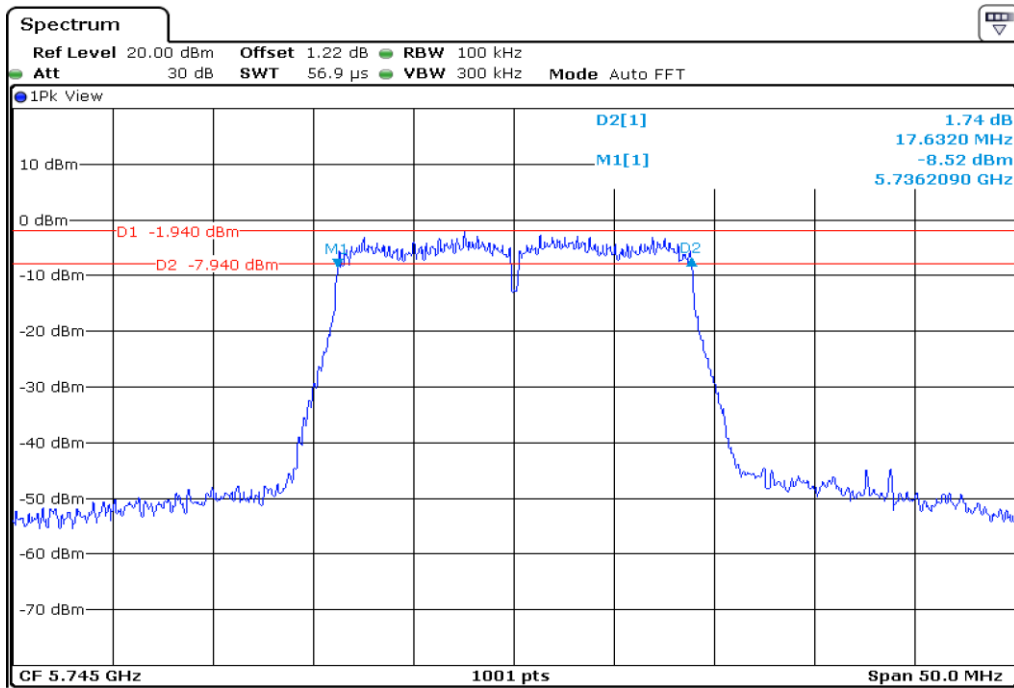

## Appendix Data

1. MINIMUM 6 DB BANDWIDTH.....	1
2. MIMIMUM 26 DB BANDWIDTH.....	22
3. 99% OCCUPIED BANDWIDTH .....	86
4. PEAK POWER SPECTRAL DENSITY .....	144
5. MAXIMUM CONDUCTED OUTPUT POWER(STADDLE CHANNEL) .....	212

Test Band				WLAN_UNI3			
Antenna				Ant 0			
Test Parameters for Channel Bandwidths							
Test Item	No.	Mode	Channel	Bandwidth	RU Tone	RB index	Verdict
6 dB Bandwidth	1	802.11 a	149	20 MHz	-	-	Pass
	2	802.11 a	157	20 MHz	-	-	Pass
	3	802.11 a	165	20 MHz	-	-	Pass
	4	802.11 n20	149	20 MHz	-	-	Pass
	5	802.11 n20	157	20 MHz	-	-	Pass
	6	802.11 n20	165	20 MHz	-	-	Pass
	7	802.11 n40	151	40 MHz	-	-	Pass
	8	802.11 n40	159	40 MHz	-	-	Pass
	9	802.11 ac80	155	80 MHz	-	-	Pass

1	6 dB Bandwidth
---	----------------

2	6 dB Bandwidth
---	----------------

3	6 dB Bandwidth
---	----------------

4 6 dB Bandwidth

5 6 dB Bandwidth

6	6 dB Bandwidth
---	----------------

7 6 dB Bandwidth

8 6 dB Bandwidth