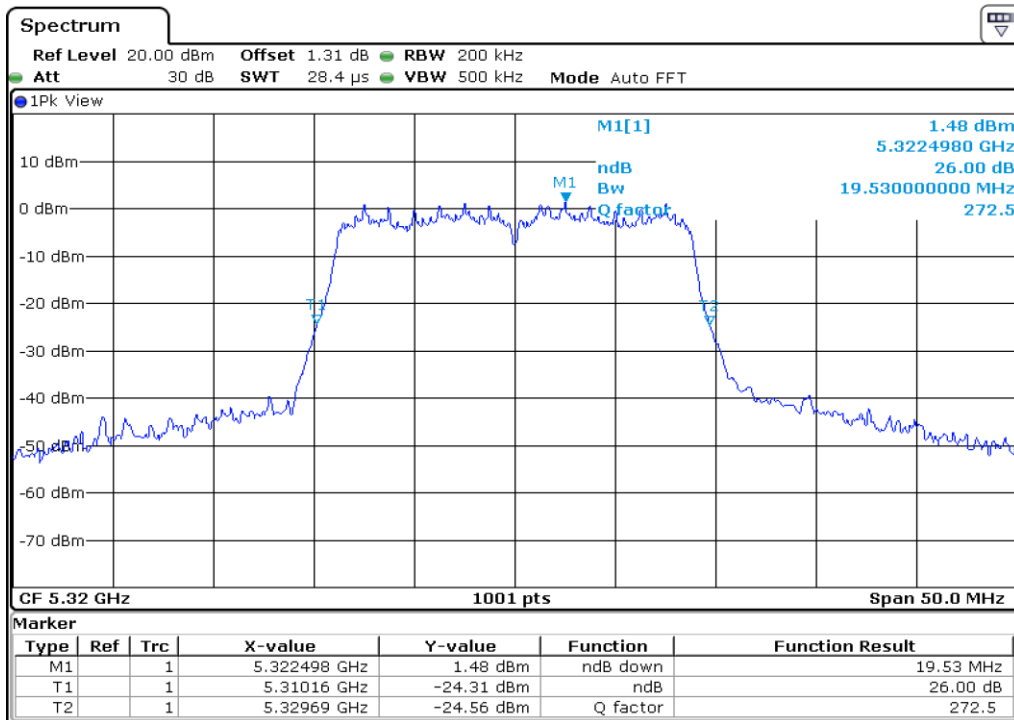

9	26 dB Bandwidth
---	-----------------

Test Band				WLAN_UNII2A			
Antenna				Ant 1			
Test Parameters for Channel Bandwidths							
Test Item	No.	Mode	Channel	Bandwidth	RU Tone	RB index	Verdict
26 dB Bandwidth	1	802.11 a	52	20 MHz	-	-	Pass
	2	802.11 a	60	20 MHz	-	-	Pass
	3	802.11 a	64	20 MHz	-	-	Pass
	4	802.11 n20	52	20 MHz	-	-	Pass
	5	802.11 n20	60	20 MHz	-	-	Pass
	6	802.11 n20	64	20 MHz	-	-	Pass
	7	802.11 n40	54	40 MHz	-	-	Pass
	8	802.11 n40	62	40 MHz	-	-	Pass
	9	802.11 ac80	58	80 MHz	-	-	Pass

**1** 26 dB Bandwidth

**2** 26 dB Bandwidth

3	26 dB Bandwidth
---	-----------------

**4** **26 dB Bandwidth**

**5** **26 dB Bandwidth**

6	26 dB Bandwidth
---	-----------------

**7** **26 dB Bandwidth**

**8** **26 dB Bandwidth**

9	26 dB Bandwidth
---	-----------------

Test Band				WLAN_UNII2C			
Antenna				Ant 0			
Test Parameters for Channel Bandwidths							
Test Item	No.	Mode	Channel	Bandwidth	RU Tone	RB index	Verdict
26 dB Bandwidth	1	802.11 a	100	20 MHz	-	-	Pass
	2	802.11 a	116	20 MHz	-	-	Pass
	3	802.11 a	140	20 MHz	-	-	Pass
	4	802.11 n20	100	20 MHz	-	-	Pass
	5	802.11 n20	116	20 MHz	-	-	Pass
	6	802.11 n20	140	20 MHz	-	-	Pass
	7	802.11 n40	102	40 MHz	-	-	Pass
	8	802.11 n40	110	40 MHz	-	-	Pass
	9	802.11 n40	134	40 MHz	-	-	Pass
	10	802.11 ac80	106	80 MHz	-	-	Pass