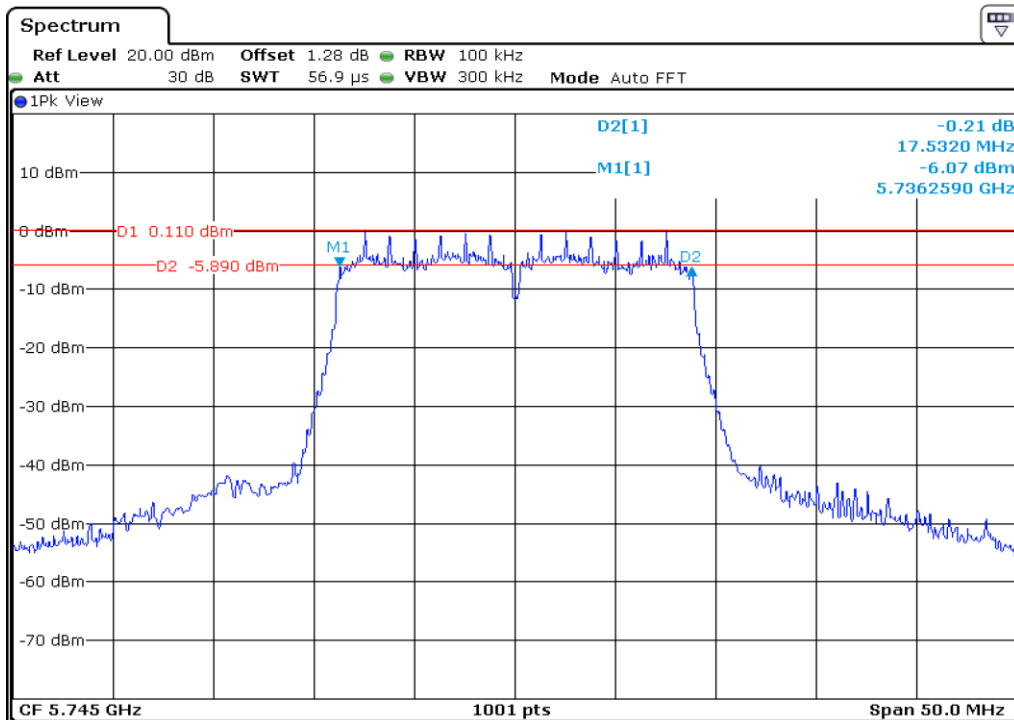

9	6 dB Bandwidth
---	----------------

Test Band				WLAN_UNI3			
Antenna				Ant 1			
Test Parameters for Channel Bandwidths							
Test Item	No.	Mode	Channel	Bandwidth	RU Tone	RB index	Verdict
6 dB Bandwidth	1	802.11 a	149	20 MHz	-	-	Pass
	2	802.11 a	157	20 MHz	-	-	Pass
	3	802.11 a	165	20 MHz	-	-	Pass
	4	802.11 n20	149	20 MHz	-	-	Pass
	5	802.11 n20	157	20 MHz	-	-	Pass
	6	802.11 n20	165	20 MHz	-	-	Pass
	7	802.11 n40	151	40 MHz	-	-	Pass
	8	802.11 n40	159	40 MHz	-	-	Pass
	9	802.11 ac80	155	80 MHz	-	-	Pass

1	6 dB Bandwidth
---	----------------

2	6 dB Bandwidth
---	----------------

3	6 dB Bandwidth
---	----------------

**4** **6 dB Bandwidth**

**5** **6 dB Bandwidth**

6	6 dB Bandwidth
---	----------------

**7** 6 dB Bandwidth