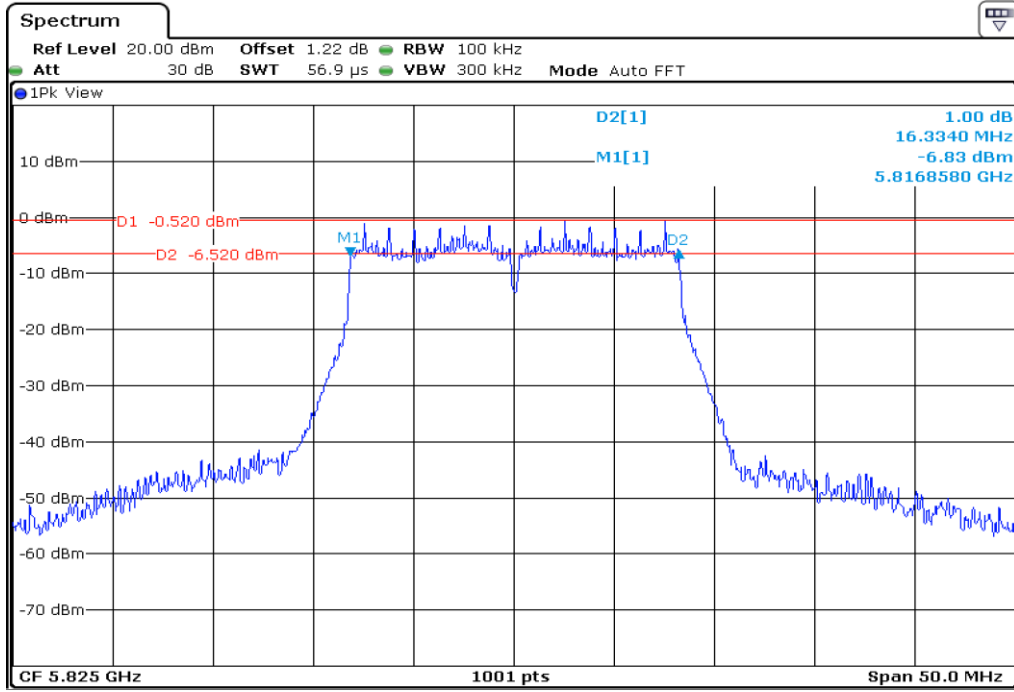

2	6 dB Bandwidth

3	6 dB Bandwidth