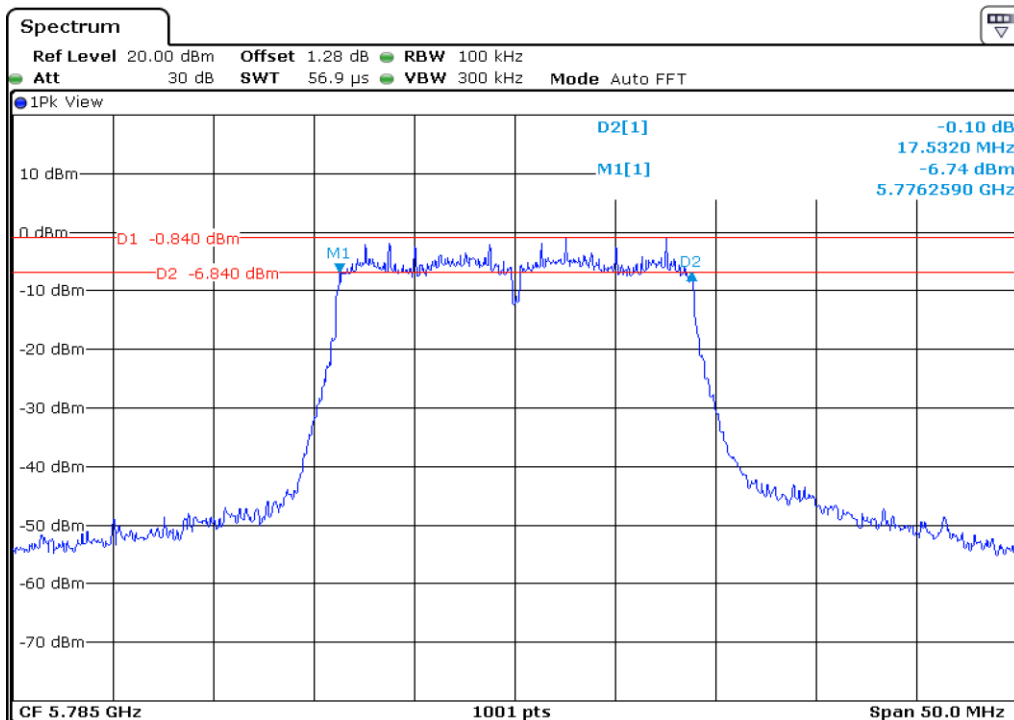

1	6 dB Bandwidth
---	----------------

2	6 dB Bandwidth
---	----------------

3	6 dB Bandwidth
---	----------------

**4** **6 dB Bandwidth**

**5** **6 dB Bandwidth**

6	6 dB Bandwidth
---	----------------

**7** 6 dB Bandwidth

**8** 6 dB Bandwidth

9	6 dB Bandwidth
---	----------------

Test Band				WLAN_UNII2C / UNII3			
Antenna				Ant 0			
Test Parameters for Channel Bandwidths							
Test Item	No.	Mode	Channel	Bandwidth	RU Tone	RB index	Verdict
Straddle 6 dB Bandwidth	1	802.11 a	144	20 MHz	-	-	Pass
	2	802.11 n20	144	20 MHz	-	-	Pass
	3	802.11 n40	142	40 MHz	-	-	Pass
	4	802.11 ac80	138	80 MHz	-	-	Pass

**1** **Starddle 6 dB Bandwidh**

**2** **Starddle 6 dB Bandwidh**

**3 Starddle 6 dB Bandwidh**

**4 Starddle 6 dB Bandwidh**

Test Band				WLAN_UNII2C / UNII3			
Antenna				Ant 1			
Test Parameters for Channel Bandwidths							
Test Item	No.	Mode	Channel	Bandwidth	RU Tone	RB index	Verdict
Straddle 6 dB Bandwidth	1	802.11 a	144	20 MHz	-	-	Pass
	2	802.11 n20	144	20 MHz	-	-	Pass
	3	802.11 n40	142	40 MHz	-	-	Pass
	4	802.11 ac80	138	80 MHz	-	-	Pass