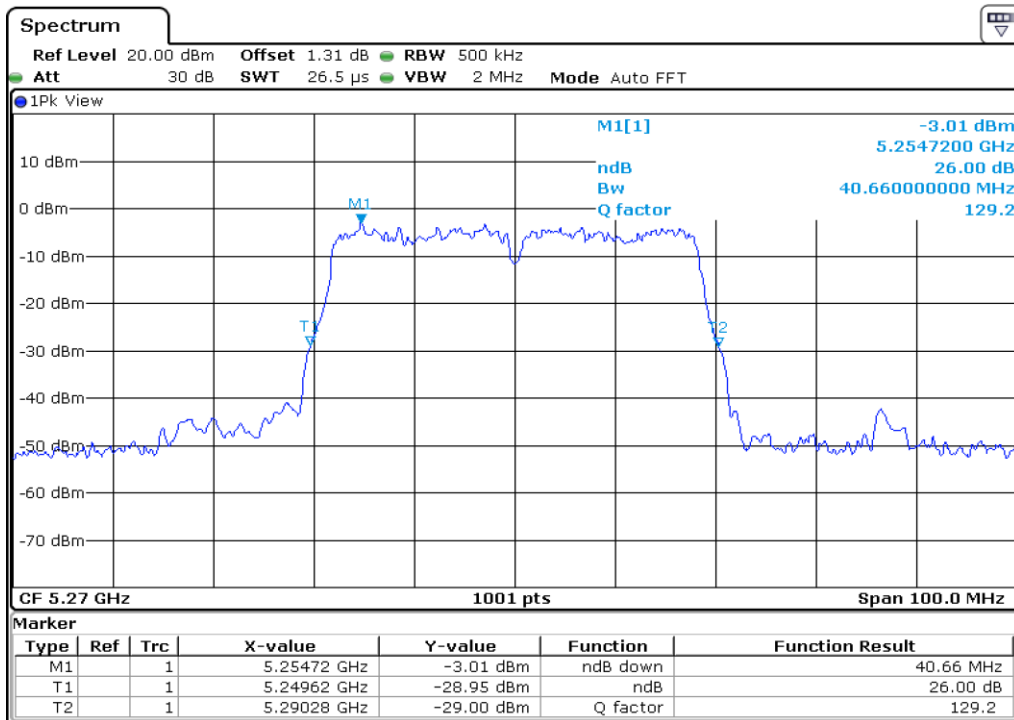

9	26 dB Bandwidth
---	-----------------

Test Band				WLAN_UNII2A			
Antenna				Ant 1			
Test Parameters for Channel Bandwidths							
Test Item	No.	Mode	Channel	Bandwidth	RU Tone	RB index	Verdict
26 dB Bandwidth	1	802.11 a	52	20 MHz	-	-	Pass
	2	802.11 a	60	20 MHz	-	-	Pass
	3	802.11 a	64	20 MHz	-	-	Pass
	4	802.11 n20	52	20 MHz	-	-	Pass
	5	802.11 n20	60	20 MHz	-	-	Pass
	6	802.11 n20	64	20 MHz	-	-	Pass
	7	802.11 n40	54	40 MHz	-	-	Pass
	8	802.11 n40	62	40 MHz	-	-	Pass
	9	802.11 ac80	58	80 MHz	-	-	Pass

**1** 26 dB Bandwidth

**2** 26 dB Bandwidth

3	26 dB Bandwidth
---	-----------------

**4** **26 dB Bandwidth**

**5** **26 dB Bandwidth**

6	26 dB Bandwidth
---	-----------------

**7** **26 dB Bandwidth**

**8** **26 dB Bandwidth**

9	26 dB Bandwidth
---	-----------------

Test Band				WLAN_UNII2C			
Antenna				Ant 0			
Test Parameters for Channel Bandwidths							
Test Item	No.	Mode	Channel	Bandwidth	RU Tone	RB index	Verdict
26 dB Bandwidth	1	802.11 a	100	20 MHz	-	-	Pass
	2	802.11 a	116	20 MHz	-	-	Pass
	3	802.11 a	140	20 MHz	-	-	Pass
	4	802.11 n20	100	20 MHz	-	-	Pass
	5	802.11 n20	116	20 MHz	-	-	Pass
	6	802.11 n20	140	20 MHz	-	-	Pass
	7	802.11 n40	102	40 MHz	-	-	Pass
	8	802.11 n40	110	40 MHz	-	-	Pass
	9	802.11 n40	134	40 MHz	-	-	Pass
	10	802.11 ac80	106	80 MHz	-	-	Pass