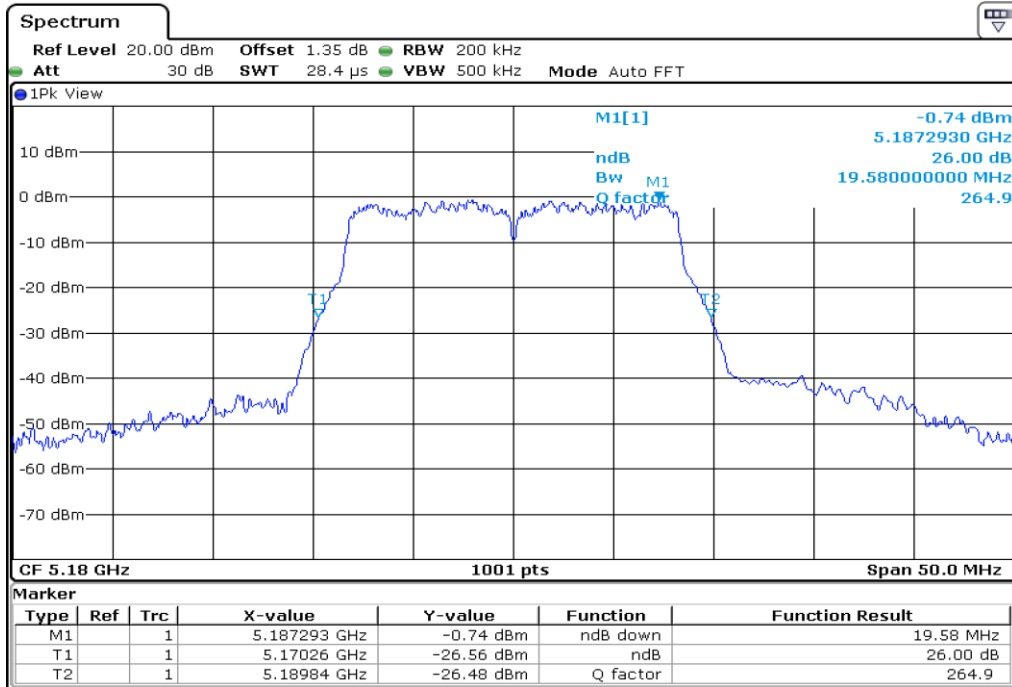

**1** **Starddle 6 dB Bandwidh**

**2** **Starddle 6 dB Bandwidh**

**3 Starddle 6 dB Bandwidh**

**4 Starddle 6 dB Bandwidh**

Test Band				WLAN_UNII2C / UNII3			
Antenna				Ant 1			
Test Parameters for Channel Bandwidths							
Test Item	No.	Mode	Channel	Bandwidth	RU Tone	RB index	Verdict
Straddle 6 dB Bandwidth	1	802.11 a	144	20 MHz	-	-	Pass
	2	802.11 n20	144	20 MHz	-	-	Pass
	3	802.11 n40	142	40 MHz	-	-	Pass
	4	802.11 ac80	138	80 MHz	-	-	Pass

**1** Starddle 6 dB Bandwidth

**2** Starddle 6 dB Bandwidth

**3 Starddle 6 dB Bandwidth**

**4 Starddle 6 dB Bandwidth**

Test Band				WLAN_UNII1			
Antenna				Ant 0			
Test Parameters for Channel Bandwidths							
Test Item	No.	Mode	Channel	Bandwidth	RU Tone	RB index	Verdict
26 dB Bandwidth	1	802.11 a	36	20 MHz	-	-	Pass
	2	802.11 a	44	20 MHz	-	-	Pass
	3	802.11 a	48	20 MHz	-	-	Pass
	4	802.11 n20	36	20 MHz	-	-	Pass
	5	802.11 n20	44	20 MHz	-	-	Pass
	6	802.11 n20	48	20 MHz	-	-	Pass
	7	802.11 n40	38	40 MHz	-	-	Pass
	8	802.11 n40	46	40 MHz	-	-	Pass
	9	802.11 ac80	42	80 MHz	-	-	Pass