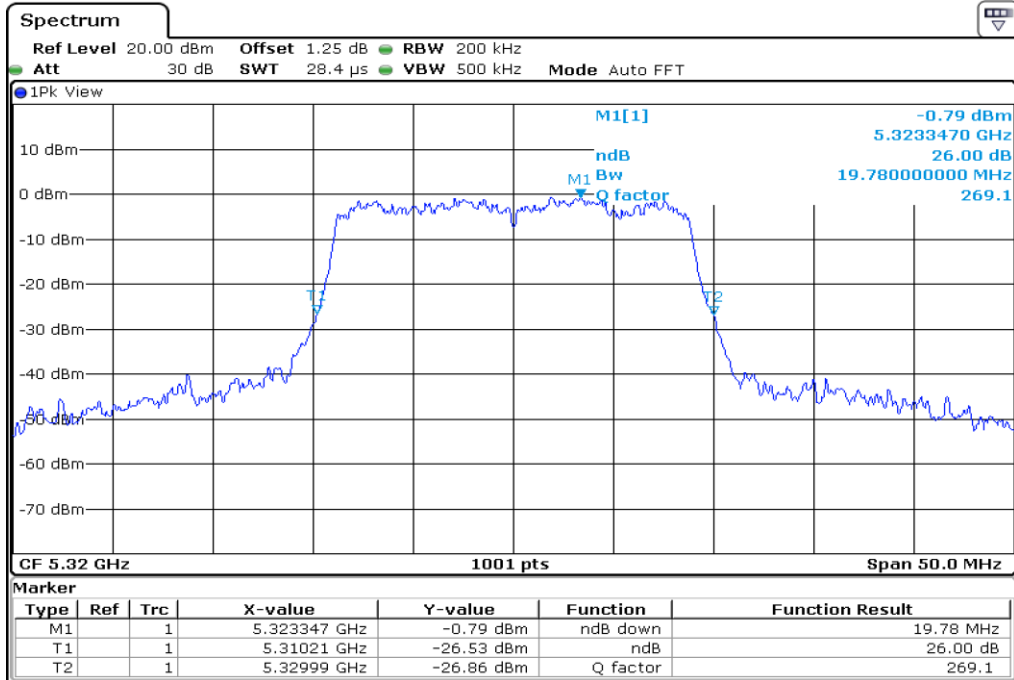

9	26 dB Bandwidth
---	-----------------

Test Band				WLAN_UNII2A			
Antenna				Ant 0			
Test Parameters for Channel Bandwidths							
Test Item	No.	Mode	Channel	Bandwidth	RU Tone	RB index	Verdict
26 dB Bandwidth	1	802.11 a	52	20 MHz	-	-	Pass
	2	802.11 a	60	20 MHz	-	-	Pass
	3	802.11 a	64	20 MHz	-	-	Pass
	4	802.11 n20	52	20 MHz	-	-	Pass
	5	802.11 n20	60	20 MHz	-	-	Pass
	6	802.11 n20	64	20 MHz	-	-	Pass
	7	802.11 n40	54	40 MHz	-	-	Pass
	8	802.11 n40	62	40 MHz	-	-	Pass
	9	802.11 ac80	58	80 MHz	-	-	Pass

**1** 26 dB Bandwidth

**2** 26 dB Bandwidth

3	26 dB Bandwidth
---	-----------------

**4** **26 dB Bandwidth**

**5** **26 dB Bandwidth**

6	26 dB Bandwidth
---	-----------------

**7** 26 dB Bandwidth

**8** 26 dB Bandwidth

9	26 dB Bandwidth
---	-----------------

Test Band				WLAN_UNII2A			
Antenna				Ant 1			
Test Parameters for Channel Bandwidths							
Test Item	No.	Mode	Channel	Bandwidth	RU Tone	RB index	Verdict
26 dB Bandwidth	1	802.11 a	52	20 MHz	-	-	Pass
	2	802.11 a	60	20 MHz	-	-	Pass
	3	802.11 a	64	20 MHz	-	-	Pass
	4	802.11 n20	52	20 MHz	-	-	Pass
	5	802.11 n20	60	20 MHz	-	-	Pass
	6	802.11 n20	64	20 MHz	-	-	Pass
	7	802.11 n40	54	40 MHz	-	-	Pass
	8	802.11 n40	62	40 MHz	-	-	Pass
	9	802.11 ac80	58	80 MHz	-	-	Pass