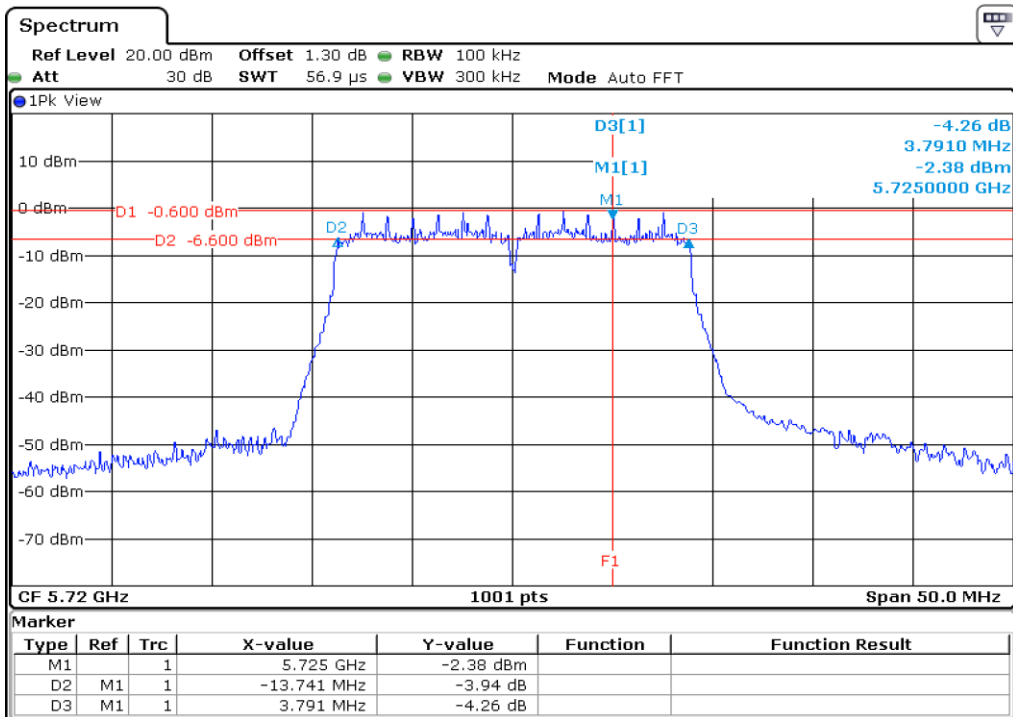

**8** 6 dB Bandwidth

9	6 dB Bandwidth
---	----------------

Test Band				WLAN_UNII2C / UNII3			
Antenna				Ant 0			
Test Parameters for Channel Bandwidths							
Test Item	No.	Mode	Channel	Bandwidth	RU Tone	RB index	Verdict
Straddle 6 dB Bandwidth	1	802.11 a	144	20 MHz	-	-	Pass
	2	802.11 n20	144	20 MHz	-	-	Pass
	3	802.11 n40	142	40 MHz	-	-	Pass
	4	802.11 ac80	138	80 MHz	-	-	Pass

**1** **Starddle 6 dB Bandwidh**

**2** **Starddle 6 dB Bandwidh**

**3 Starddle 6 dB Bandwidh**

**4 Starddle 6 dB Bandwidh**

Test Band				WLAN_UNII2C / UNII3			
Antenna				Ant 1			
Test Parameters for Channel Bandwidths							
Test Item	No.	Mode	Channel	Bandwidth	RU Tone	RB index	Verdict
Straddle 6 dB Bandwidth	1	802.11 a	144	20 MHz	-	-	Pass
	2	802.11 n20	144	20 MHz	-	-	Pass
	3	802.11 n40	142	40 MHz	-	-	Pass
	4	802.11 ac80	138	80 MHz	-	-	Pass

**1** Starddle 6 dB Bandwidth

**2** Starddle 6 dB Bandwidth

**3 Starddle 6 dB Bandwidth**

**4 Starddle 6 dB Bandwidth**

Test Band				WLAN_UNII1			
Antenna				Ant 0			
Test Parameters for Channel Bandwidths							
Test Item	No.	Mode	Channel	Bandwidth	RU Tone	RB index	Verdict
26 dB Bandwidth	1	802.11 a	36	20 MHz	-	-	Pass
	2	802.11 a	44	20 MHz	-	-	Pass
	3	802.11 a	48	20 MHz	-	-	Pass
	4	802.11 n20	36	20 MHz	-	-	Pass
	5	802.11 n20	44	20 MHz	-	-	Pass
	6	802.11 n20	48	20 MHz	-	-	Pass
	7	802.11 n40	38	40 MHz	-	-	Pass
	8	802.11 n40	46	40 MHz	-	-	Pass
	9	802.11 ac80	42	80 MHz	-	-	Pass