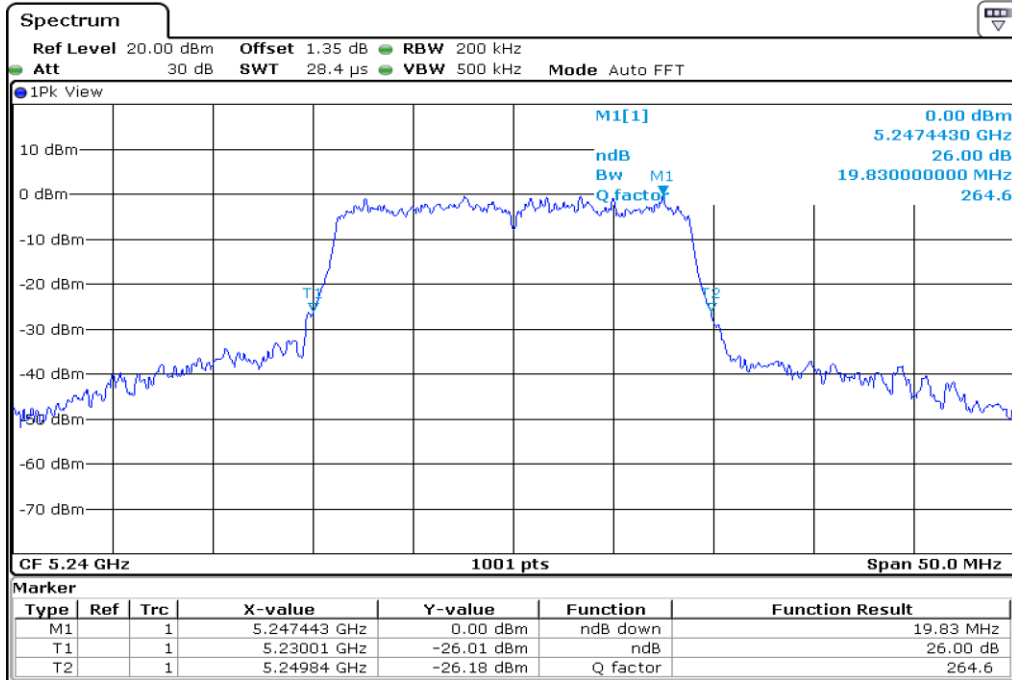

**1** Starddle 6 dB Bandwidth

**2** Starddle 6 dB Bandwidth

**3 Starddle 6 dB Bandwidth**

**4 Starddle 6 dB Bandwidth**

Test Band				WLAN_UNII1			
Antenna				Ant 0			
Test Parameters for Channel Bandwidths							
Test Item	No.	Mode	Channel	Bandwidth	RU Tone	RB index	Verdict
26 dB Bandwidth	1	802.11 a	36	20 MHz	-	-	Pass
	2	802.11 a	44	20 MHz	-	-	Pass
	3	802.11 a	48	20 MHz	-	-	Pass
	4	802.11 n20	36	20 MHz	-	-	Pass
	5	802.11 n20	44	20 MHz	-	-	Pass
	6	802.11 n20	48	20 MHz	-	-	Pass
	7	802.11 n40	38	40 MHz	-	-	Pass
	8	802.11 n40	46	40 MHz	-	-	Pass
	9	802.11 ac80	42	80 MHz	-	-	Pass

**1** 26 dB Bandwidth

**2** 26 dB Bandwidth

3	26 dB Bandwidth
---	-----------------

**4** **26 dB Bandwidth**

**5** **26 dB Bandwidth**

6	26 dB Bandwidth
---	-----------------

**7** **26 dB Bandwidth**

**8** **26 dB Bandwidth**

9	26 dB Bandwidth
---	-----------------

Test Band				WLAN_UNII1			
Antenna				Ant 1			
Test Parameters for Channel Bandwidths							
Test Item	No.	Mode	Channel	Bandwidth	RU Tone	RB index	Verdict
26 dB Bandwidth	1	802.11 a	36	20 MHz	-	-	Pass
	2	802.11 a	44	20 MHz	-	-	Pass
	3	802.11 a	48	20 MHz	-	-	Pass
	4	802.11 n20	36	20 MHz	-	-	Pass
	5	802.11 n20	44	20 MHz	-	-	Pass
	6	802.11 n20	48	20 MHz	-	-	Pass
	7	802.11 n40	38	40 MHz	-	-	Pass
	8	802.11 n40	46	40 MHz	-	-	Pass
	9	802.11 ac80	42	80 MHz	-	-	Pass