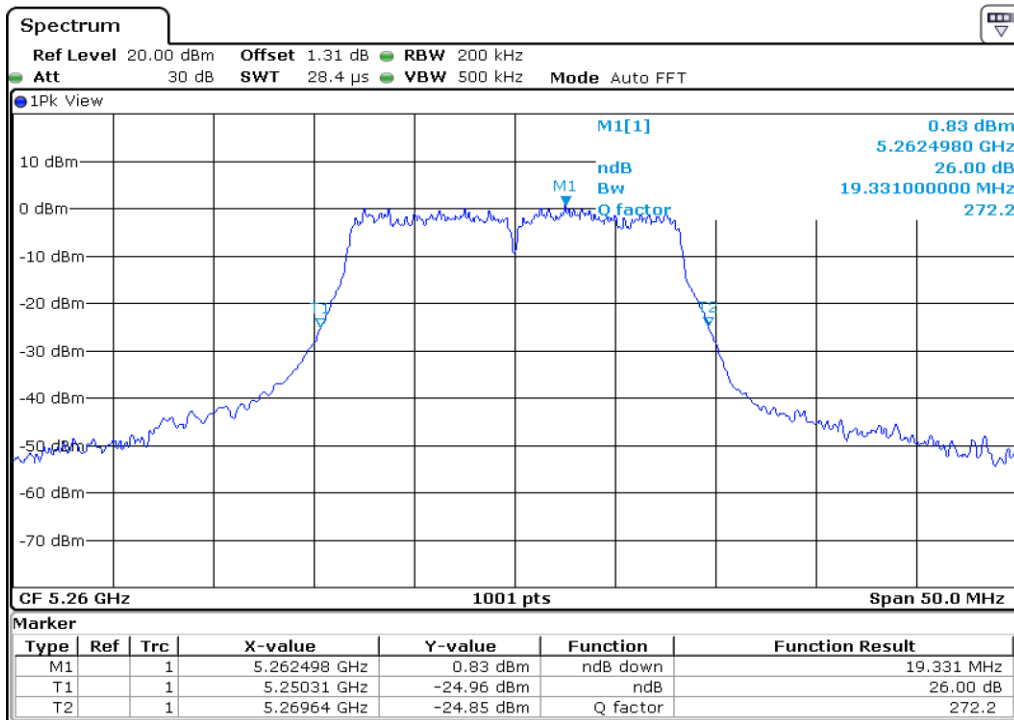

9	26 dB Bandwidth
---	-----------------

Test Band				WLAN_UNII2A			
Antenna				Ant 0			
Test Parameters for Channel Bandwidths							
Test Item	No.	Mode	Channel	Bandwidth	RU Tone	RB index	Verdict
26 dB Bandwidth	1	802.11 a	52	20 MHz	-	-	Pass
	2	802.11 a	60	20 MHz	-	-	Pass
	3	802.11 a	64	20 MHz	-	-	Pass
	4	802.11 n20	52	20 MHz	-	-	Pass
	5	802.11 n20	60	20 MHz	-	-	Pass
	6	802.11 n20	64	20 MHz	-	-	Pass
	7	802.11 n40	54	40 MHz	-	-	Pass
	8	802.11 n40	62	40 MHz	-	-	Pass
	9	802.11 ac80	58	80 MHz	-	-	Pass

**1** 26 dB Bandwidth

**2** 26 dB Bandwidth

3	26 dB Bandwidth
---	-----------------

**4** **26 dB Bandwidth**

**5** **26 dB Bandwidth**

6	26 dB Bandwidth
---	-----------------

**7** 26 dB Bandwidth

**8** 26 dB Bandwidth

9	26 dB Bandwidth
---	-----------------

Test Band				WLAN_UNII2A			
Antenna				Ant 1			
Test Parameters for Channel Bandwidths							
Test Item	No.	Mode	Channel	Bandwidth	RU Tone	RB index	Verdict
26 dB Bandwidth	1	802.11 a	52	20 MHz	-	-	Pass
	2	802.11 a	60	20 MHz	-	-	Pass
	3	802.11 a	64	20 MHz	-	-	Pass
	4	802.11 n20	52	20 MHz	-	-	Pass
	5	802.11 n20	60	20 MHz	-	-	Pass
	6	802.11 n20	64	20 MHz	-	-	Pass
	7	802.11 n40	54	40 MHz	-	-	Pass
	8	802.11 n40	62	40 MHz	-	-	Pass
	9	802.11 ac80	58	80 MHz	-	-	Pass