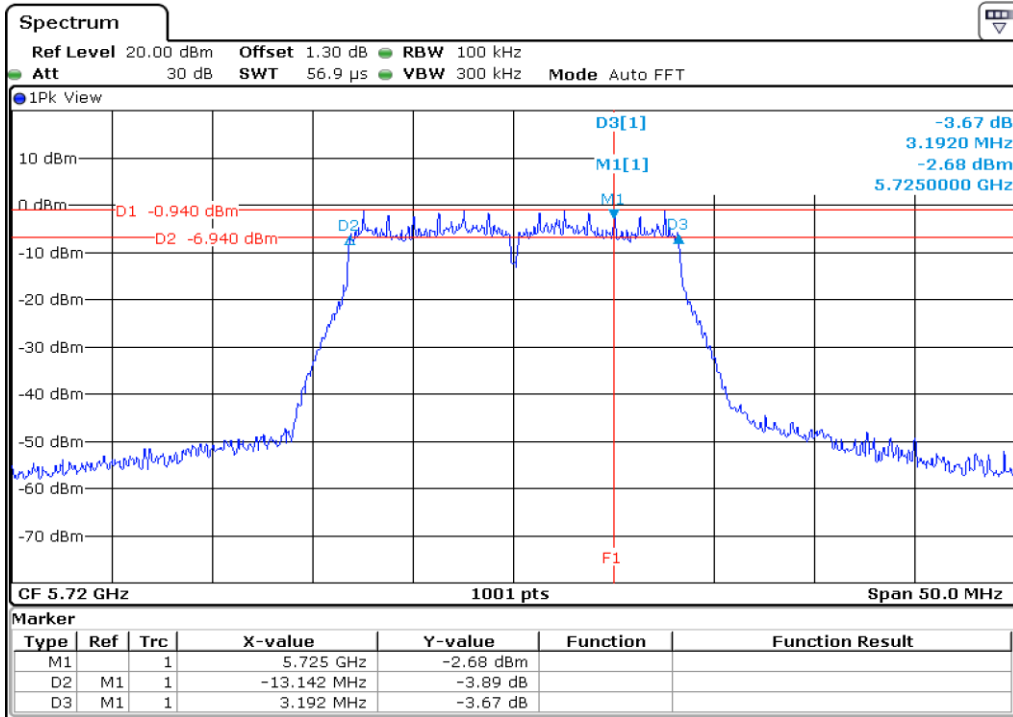

**1** **Starddle 6 dB Bandwidh**

**2** **Starddle 6 dB Bandwidh**

**3 Starddle 6 dB Bandwidh**

**4 Starddle 6 dB Bandwidh**

Test Band				WLAN_UNII2C / UNII3			
Antenna				Ant 1			
Test Parameters for Channel Bandwidths							
Test Item	No.	Mode	Channel	Bandwidth	RU Tone	RB index	Verdict
Straddle 6 dB Bandwidth	1	802.11 a	144	20 MHz	-	-	Pass
	2	802.11 n20	144	20 MHz	-	-	Pass
	3	802.11 n40	142	40 MHz	-	-	Pass
	4	802.11 ac80	138	80 MHz	-	-	Pass

**1** Starddle 6 dB Bandwidth

**2** Starddle 6 dB Bandwidth

**3 Starddle 6 dB Bandwidth**

**4 Starddle 6 dB Bandwidth**

Test Band				WLAN_UNII1			
Antenna				Ant 0			
Test Parameters for Channel Bandwidths							
Test Item	No.	Mode	Channel	Bandwidth	RU Tone	RB index	Verdict
26 dB Bandwidth	1	802.11 a	36	20 MHz	-	-	Pass
	2	802.11 a	44	20 MHz	-	-	Pass
	3	802.11 a	48	20 MHz	-	-	Pass
	4	802.11 n20	36	20 MHz	-	-	Pass
	5	802.11 n20	44	20 MHz	-	-	Pass
	6	802.11 n20	48	20 MHz	-	-	Pass
	7	802.11 n40	38	40 MHz	-	-	Pass
	8	802.11 n40	46	40 MHz	-	-	Pass
	9	802.11 ac80	42	80 MHz	-	-	Pass