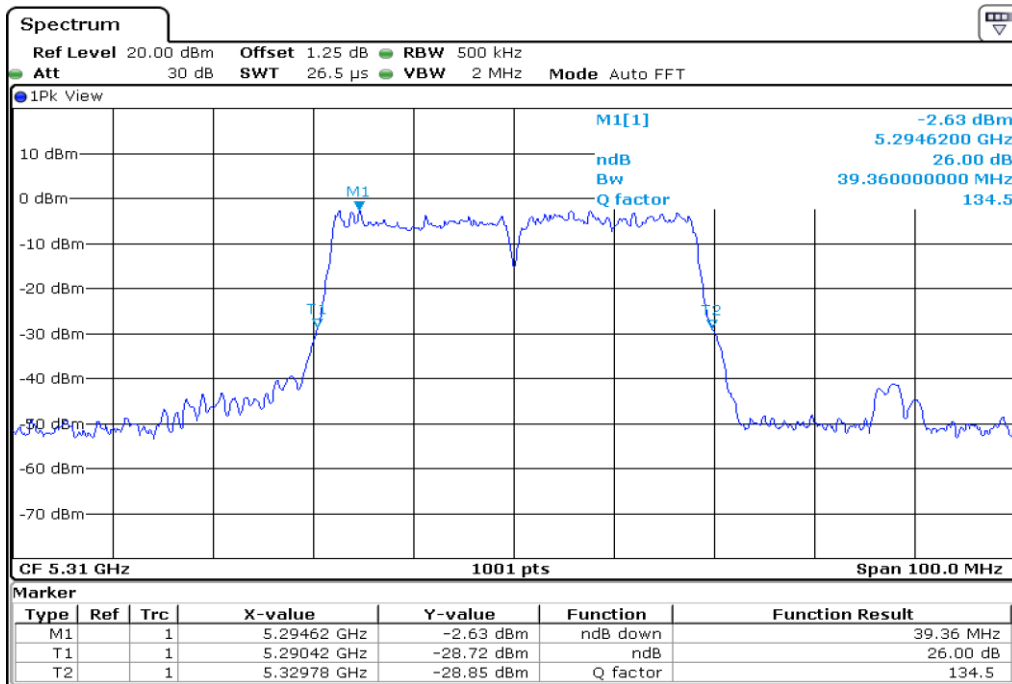

9	26 dB Bandwidth
---	-----------------

Test Band				WLAN_UNII2A			
Antenna				Ant 0			
Test Parameters for Channel Bandwidths							
Test Item	No.	Mode	Channel	Bandwidth	RU Tone	RB index	Verdict
26 dB Bandwidth	1	802.11 a	52	20 MHz	-	-	Pass
	2	802.11 a	60	20 MHz	-	-	Pass
	3	802.11 a	64	20 MHz	-	-	Pass
	4	802.11 n20	52	20 MHz	-	-	Pass
	5	802.11 n20	60	20 MHz	-	-	Pass
	6	802.11 n20	64	20 MHz	-	-	Pass
	7	802.11 n40	54	40 MHz	-	-	Pass
	8	802.11 n40	62	40 MHz	-	-	Pass
	9	802.11 ac80	58	80 MHz	-	-	Pass

**1** 26 dB Bandwidth

**2** 26 dB Bandwidth

3	26 dB Bandwidth
---	-----------------

**4** **26 dB Bandwidth**

**5** **26 dB Bandwidth**

6	26 dB Bandwidth
---	-----------------

**7** 26 dB Bandwidth

**8** 26 dB Bandwidth

9	26 dB Bandwidth
---	-----------------

Test Band				WLAN_UNII2A			
Antenna				Ant 1			
Test Parameters for Channel Bandwidths							
Test Item	No.	Mode	Channel	Bandwidth	RU Tone	RB index	Verdict
26 dB Bandwidth	1	802.11 a	52	20 MHz	-	-	Pass
	2	802.11 a	60	20 MHz	-	-	Pass
	3	802.11 a	64	20 MHz	-	-	Pass
	4	802.11 n20	52	20 MHz	-	-	Pass
	5	802.11 n20	60	20 MHz	-	-	Pass
	6	802.11 n20	64	20 MHz	-	-	Pass
	7	802.11 n40	54	40 MHz	-	-	Pass
	8	802.11 n40	62	40 MHz	-	-	Pass
	9	802.11 ac80	58	80 MHz	-	-	Pass