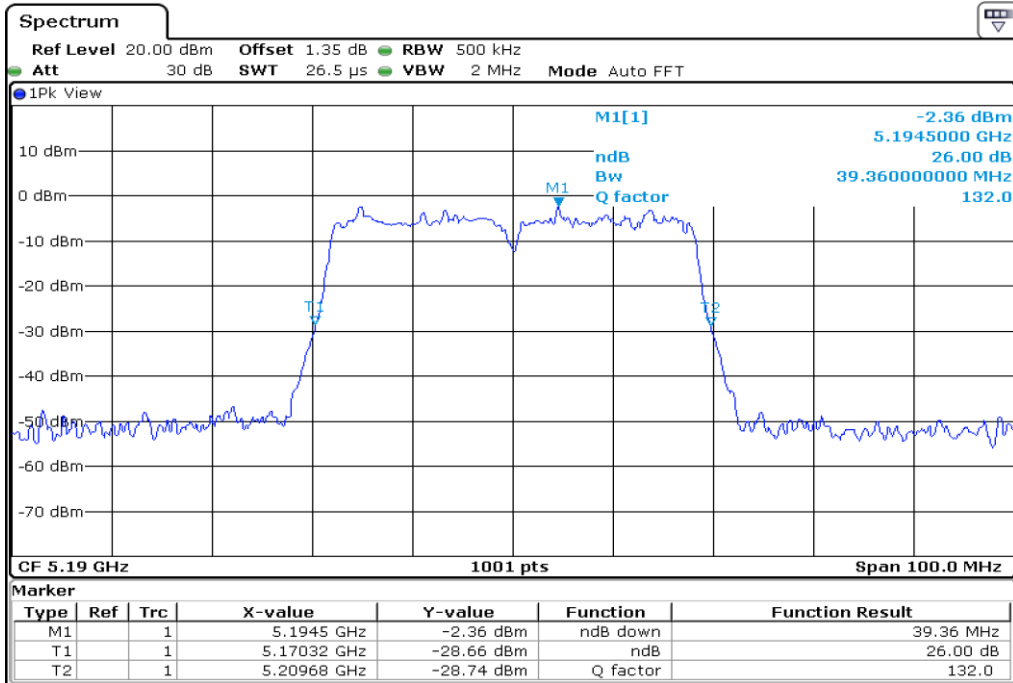

**1** Starddle 6 dB Bandwidth

**2** Starddle 6 dB Bandwidth

**3 Starddle 6 dB Bandwidth**

**4 Starddle 6 dB Bandwidth**

Test Band				WLAN_UNII1			
Antenna				Ant 0			
Test Parameters for Channel Bandwidths							
Test Item	No.	Mode	Channel	Bandwidth	RU Tone	RB index	Verdict
26 dB Bandwidth	1	802.11 a	36	20 MHz	-	-	Pass
	2	802.11 a	44	20 MHz	-	-	Pass
	3	802.11 a	48	20 MHz	-	-	Pass
	4	802.11 n20	36	20 MHz	-	-	Pass
	5	802.11 n20	44	20 MHz	-	-	Pass
	6	802.11 n20	48	20 MHz	-	-	Pass
	7	802.11 n40	38	40 MHz	-	-	Pass
	8	802.11 n40	46	40 MHz	-	-	Pass
	9	802.11 ac80	42	80 MHz	-	-	Pass

**1** 26 dB Bandwidth

**2** 26 dB Bandwidth

3	26 dB Bandwidth
---	-----------------

**4** **26 dB Bandwidth**

**5** **26 dB Bandwidth**

6	26 dB Bandwidth
---	-----------------

**7** **26 dB Bandwidth**

**8** **26 dB Bandwidth**

9	26 dB Bandwidth
---	-----------------

Test Band				WLAN_UNII1			
Antenna				Ant 1			
Test Parameters for Channel Bandwidths							
Test Item	No.	Mode	Channel	Bandwidth	RU Tone	RB index	Verdict
26 dB Bandwidth	1	802.11 a	36	20 MHz	-	-	Pass
	2	802.11 a	44	20 MHz	-	-	Pass
	3	802.11 a	48	20 MHz	-	-	Pass
	4	802.11 n20	36	20 MHz	-	-	Pass
	5	802.11 n20	44	20 MHz	-	-	Pass
	6	802.11 n20	48	20 MHz	-	-	Pass
	7	802.11 n40	38	40 MHz	-	-	Pass
	8	802.11 n40	46	40 MHz	-	-	Pass
	9	802.11 ac80	42	80 MHz	-	-	Pass