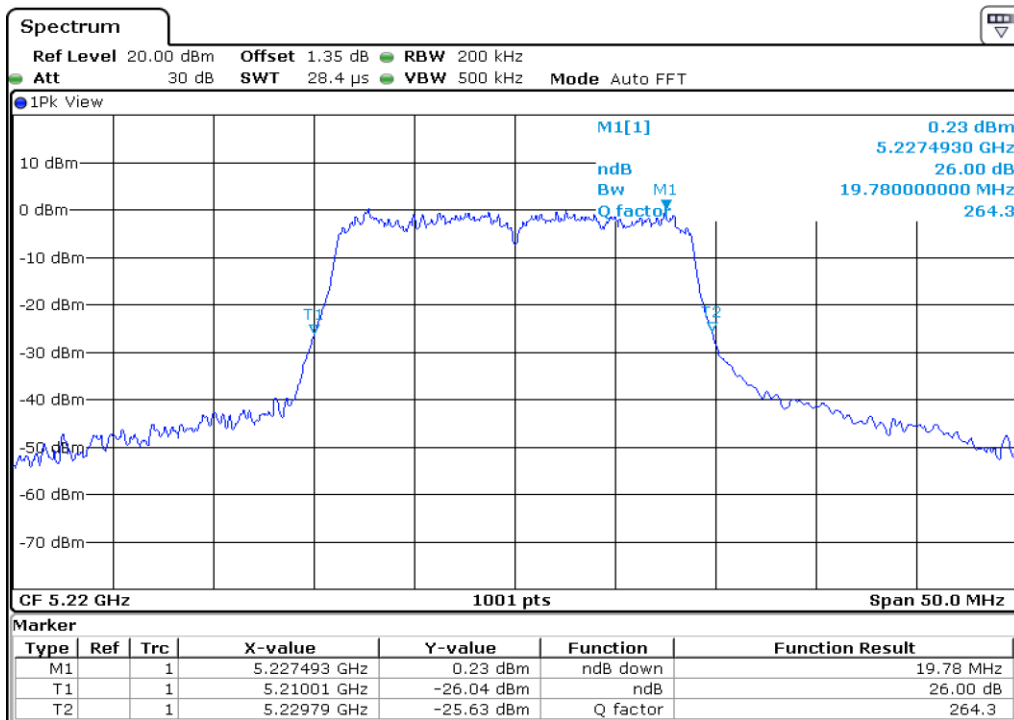

**1** **26 dB Bandwidth**

**2** **26 dB Bandwidth**

3	26 dB Bandwidth
---	-----------------

**4** **26 dB Bandwidth**

**5** **26 dB Bandwidth**

6	26 dB Bandwidth
---	-----------------

**7** 26 dB Bandwidth

**8** 26 dB Bandwidth

9	26 dB Bandwidth
---	-----------------

Test Band				WLAN_UNII2A			
Antenna				Ant 0			
Test Parameters for Channel Bandwidths							
Test Item	No.	Mode	Channel	Bandwidth	RU Tone	RB index	Verdict
26 dB Bandwidth	1	802.11 a	52	20 MHz	-	-	Pass
	2	802.11 a	60	20 MHz	-	-	Pass
	3	802.11 a	64	20 MHz	-	-	Pass
	4	802.11 n20	52	20 MHz	-	-	Pass
	5	802.11 n20	60	20 MHz	-	-	Pass
	6	802.11 n20	64	20 MHz	-	-	Pass
	7	802.11 n40	54	40 MHz	-	-	Pass
	8	802.11 n40	62	40 MHz	-	-	Pass
	9	802.11 ac80	58	80 MHz	-	-	Pass