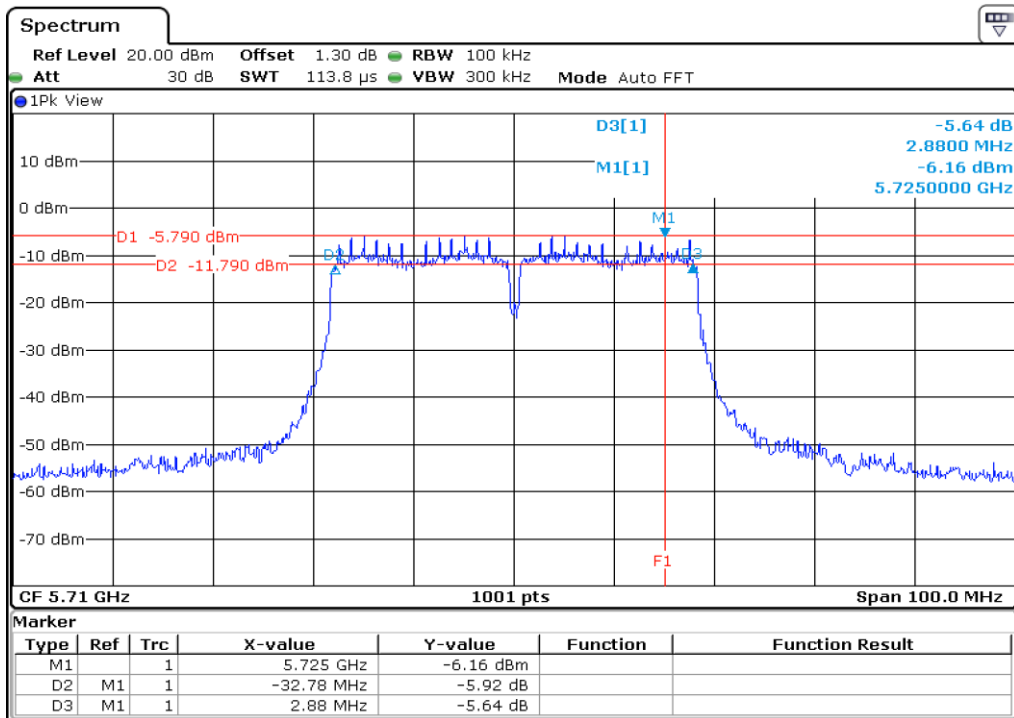

**1** **Starddle 6 dB Bandwidh**

**2** **Starddle 6 dB Bandwidh**

**3 Starddle 6 dB Bandwidh**

**4 Starddle 6 dB Bandwidh**

Test Band				WLAN_UNII2C / UNII3			
Antenna				Ant 1			
Test Parameters for Channel Bandwidths							
Test Item	No.	Mode	Channel	Bandwidth	RU Tone	RB index	Verdict
Straddle 6 dB Bandwidth	1	802.11 a	144	20 MHz	-	-	Pass
	2	802.11 n20	144	20 MHz	-	-	Pass
	3	802.11 n40	142	40 MHz	-	-	Pass
	4	802.11 ac80	138	80 MHz	-	-	Pass

**1** Starddle 6 dB Bandwidth

**2** Starddle 6 dB Bandwidth

**3 Starddle 6 dB Bandwidth**

**4 Starddle 6 dB Bandwidth**

Test Band				WLAN_UNII1			
Antenna				Ant 0			
Test Parameters for Channel Bandwidths							
Test Item	No.	Mode	Channel	Bandwidth	RU Tone	RB index	Verdict
26 dB Bandwidth	1	802.11 a	36	20 MHz	-	-	Pass
	2	802.11 a	44	20 MHz	-	-	Pass
	3	802.11 a	48	20 MHz	-	-	Pass
	4	802.11 n20	36	20 MHz	-	-	Pass
	5	802.11 n20	44	20 MHz	-	-	Pass
	6	802.11 n20	48	20 MHz	-	-	Pass
	7	802.11 n40	38	40 MHz	-	-	Pass
	8	802.11 n40	46	40 MHz	-	-	Pass
	9	802.11 ac80	42	80 MHz	-	-	Pass