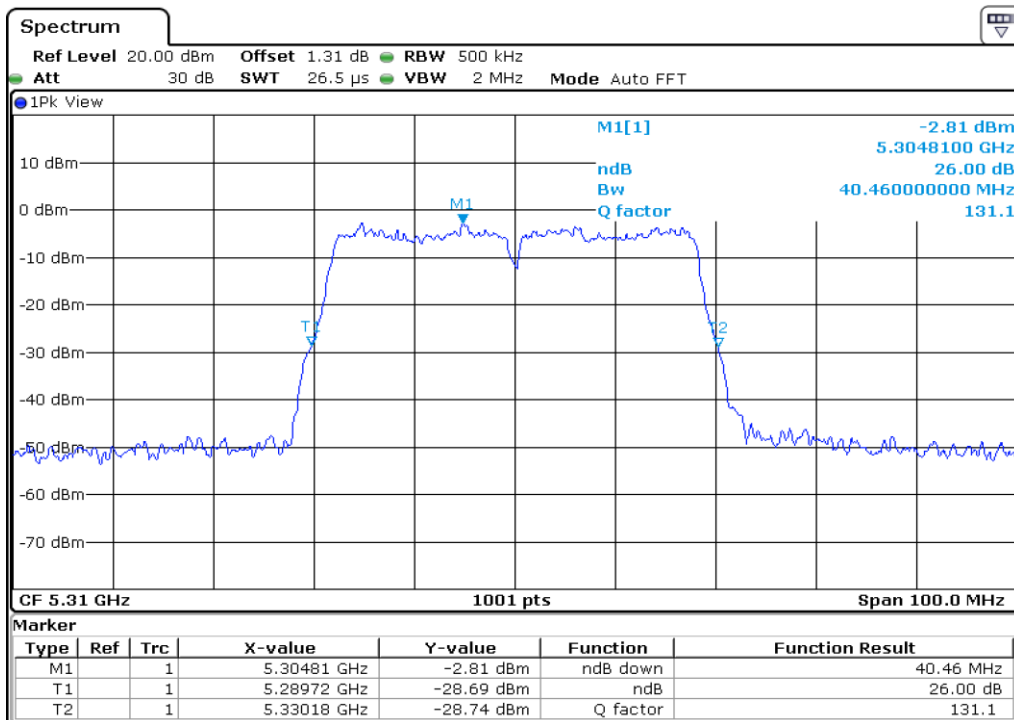

**1** 26 dB Bandwidth

**2** 26 dB Bandwidth

3	26 dB Bandwidth
---	-----------------

**4** **26 dB Bandwidth**

**5** **26 dB Bandwidth**

6	26 dB Bandwidth
---	-----------------

**7** **26 dB Bandwidth**

**8** **26 dB Bandwidth**

9	26 dB Bandwidth
---	-----------------

Test Band				WLAN_UNII2C			
Antenna				Ant 0			
Test Parameters for Channel Bandwidths							
Test Item	No.	Mode	Channel	Bandwidth	RU Tone	RB index	Verdict
26 dB Bandwidth	1	802.11 a	100	20 MHz	-	-	Pass
	2	802.11 a	116	20 MHz	-	-	Pass
	3	802.11 a	140	20 MHz	-	-	Pass
	4	802.11 n20	100	20 MHz	-	-	Pass
	5	802.11 n20	116	20 MHz	-	-	Pass
	6	802.11 n20	140	20 MHz	-	-	Pass
	7	802.11 n40	102	40 MHz	-	-	Pass
	8	802.11 n40	110	40 MHz	-	-	Pass
	9	802.11 n40	134	40 MHz	-	-	Pass
	10	802.11 ac80	106	80 MHz	-	-	Pass