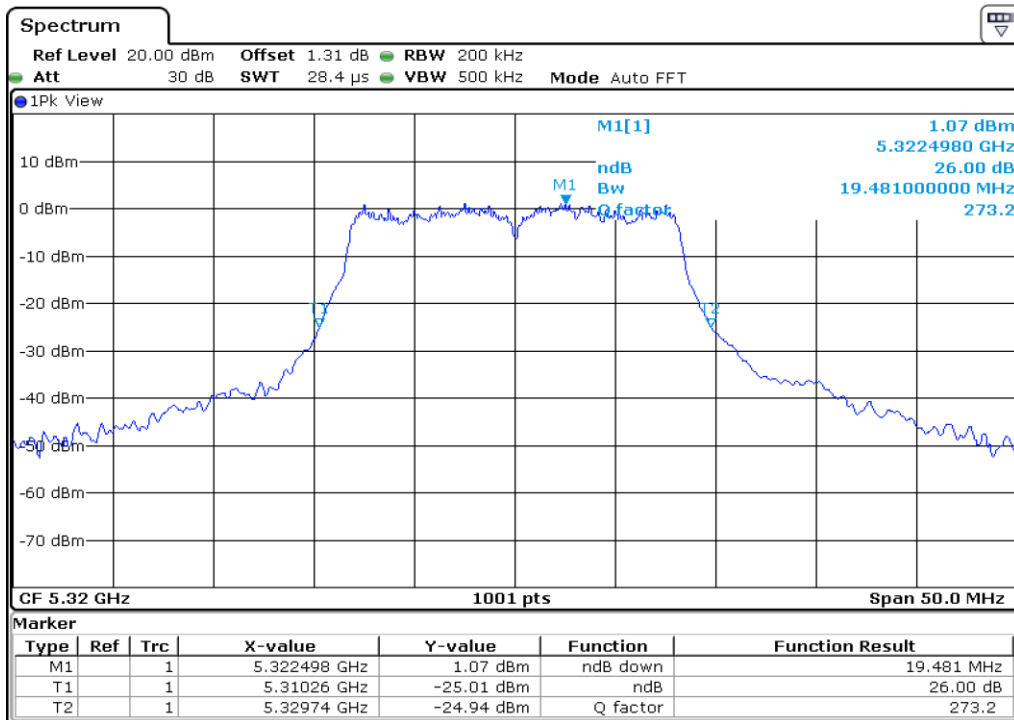

**1** 26 dB Bandwidth

**2** 26 dB Bandwidth

3	26 dB Bandwidth
---	-----------------

**4** **26 dB Bandwidth**

**5** **26 dB Bandwidth**

6	26 dB Bandwidth
---	-----------------

**7** 26 dB Bandwidth

**8** 26 dB Bandwidth

9	26 dB Bandwidth
---	-----------------

Test Band				WLAN_UNII2A			
Antenna				Ant 1			
Test Parameters for Channel Bandwidths							
Test Item	No.	Mode	Channel	Bandwidth	RU Tone	RB index	Verdict
26 dB Bandwidth	1	802.11 a	52	20 MHz	-	-	Pass
	2	802.11 a	60	20 MHz	-	-	Pass
	3	802.11 a	64	20 MHz	-	-	Pass
	4	802.11 n20	52	20 MHz	-	-	Pass
	5	802.11 n20	60	20 MHz	-	-	Pass
	6	802.11 n20	64	20 MHz	-	-	Pass
	7	802.11 n40	54	40 MHz	-	-	Pass
	8	802.11 n40	62	40 MHz	-	-	Pass
	9	802.11 ac80	58	80 MHz	-	-	Pass

**1** 26 dB Bandwidth

**2** 26 dB Bandwidth

3	26 dB Bandwidth
---	-----------------

**4** **26 dB Bandwidth**

**5** **26 dB Bandwidth**

6	26 dB Bandwidth
---	-----------------

**7** **26 dB Bandwidth**

**8** **26 dB Bandwidth**