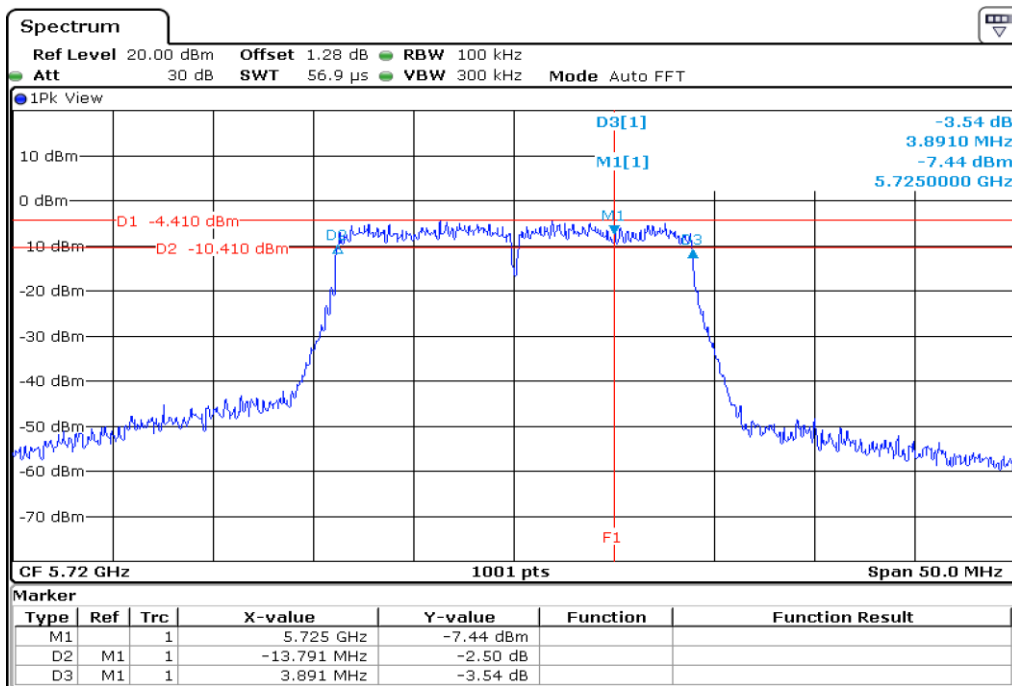

**8** 6 dB Bandwidth

9	6 dB Bandwidth
---	----------------

Test Band				WLAN_UNII2C / UNII3			
Antenna				Ant 0			
Test Parameters for Channel Bandwidths							
Test Item	No.	Mode	Channel	Bandwidth	RU Tone	RB index	Verdict
Straddle 6 dB Bandwidth	1	802.11 a	144	20 MHz	-	-	Pass
	2	802.11 n20	144	20 MHz	-	-	Pass
	3	802.11 n40	142	40 MHz	-	-	Pass
	4	802.11 ac80	138	80 MHz	-	-	Pass

**1** **Starddle 6 dB Bandwidh**

**2** **Starddle 6 dB Bandwidh**

**3 Starddle 6 dB Bandwidh**

**4 Starddle 6 dB Bandwidh**

Test Band				WLAN_UNII2C / UNII3			
Antenna				Ant 1			
Test Parameters for Channel Bandwidths							
Test Item	No.	Mode	Channel	Bandwidth	RU Tone	RB index	Verdict
Straddle 6 dB Bandwidth	1	802.11 a	144	20 MHz	-	-	Pass
	2	802.11 n20	144	20 MHz	-	-	Pass
	3	802.11 n40	142	40 MHz	-	-	Pass
	4	802.11 ac80	138	80 MHz	-	-	Pass