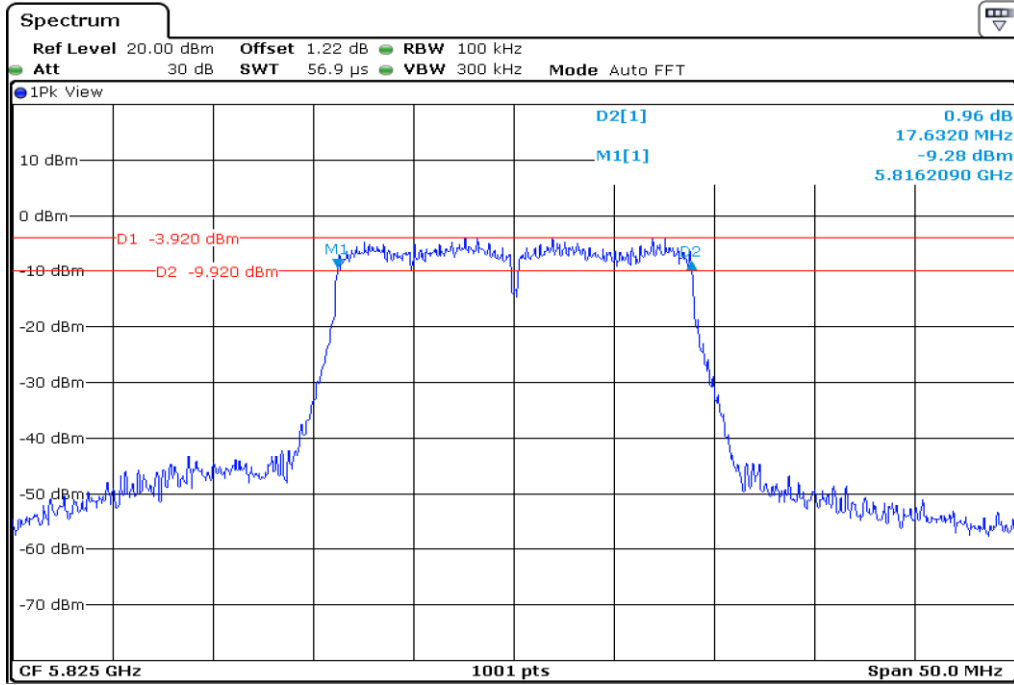

## Appendix Data

1. MINIMUM 6 DB BANDWIDTH.....	1
2. MIMIMUM 26 DB BANDWIDTH.....	22
3. 99% OCCUPIED BANDWIDTH .....	86
4. PEAK POWER SPECTRAL DENSITY .....	144
5. MAXIMUM CONDUCTED OUTPUT POWER(STADDLE CHANNEL) .....	212

Test Band				WLAN_UNI3			
Antenna				Ant 0			
Test Parameters for Channel Bandwidths							
Test Item	No.	Mode	Channel	Bandwidth	RU Tone	RB index	Verdict
6 dB Bandwidth	1	802.11 a	149	20 MHz	-	-	Pass
	2	802.11 a	157	20 MHz	-	-	Pass
	3	802.11 a	165	20 MHz	-	-	Pass
	4	802.11 n20	149	20 MHz	-	-	Pass
	5	802.11 n20	157	20 MHz	-	-	Pass
	6	802.11 n20	165	20 MHz	-	-	Pass
	7	802.11 n40	151	40 MHz	-	-	Pass
	8	802.11 n40	159	40 MHz	-	-	Pass
	9	802.11 ac80	155	80 MHz	-	-	Pass

1	6 dB Bandwidth
---	----------------

2	6 dB Bandwidth
---	----------------

3	6 dB Bandwidth
---	----------------

4 6 dB Bandwidth

5 6 dB Bandwidth

6	6 dB Bandwidth
---	----------------

7 6 dB Bandwidth

8 6 dB Bandwidth

9	6 dB Bandwidth
---	----------------

Test Band				WLAN_UNI3			
Antenna				Ant 1			
Test Parameters for Channel Bandwidths							
Test Item	No.	Mode	Channel	Bandwidth	RU Tone	RB index	Verdict
6 dB Bandwidth	1	802.11 a	149	20 MHz	-	-	Pass
	2	802.11 a	157	20 MHz	-	-	Pass
	3	802.11 a	165	20 MHz	-	-	Pass
	4	802.11 n20	149	20 MHz	-	-	Pass
	5	802.11 n20	157	20 MHz	-	-	Pass
	6	802.11 n20	165	20 MHz	-	-	Pass
	7	802.11 n40	151	40 MHz	-	-	Pass
	8	802.11 n40	159	40 MHz	-	-	Pass
	9	802.11 ac80	155	80 MHz	-	-	Pass