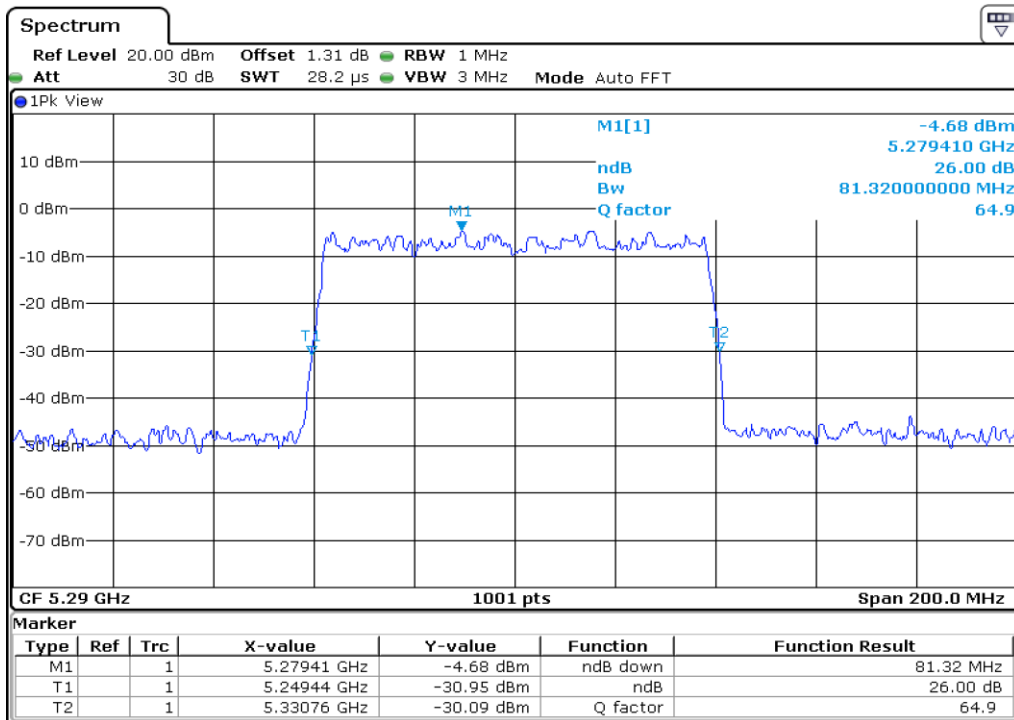

**1** 26 dB Bandwidth

**2** 26 dB Bandwidth

3	26 dB Bandwidth
---	-----------------

**4** **26 dB Bandwidth**

**5** **26 dB Bandwidth**

6	26 dB Bandwidth
---	-----------------

**7** **26 dB Bandwidth**

**8** **26 dB Bandwidth**

9	26 dB Bandwidth
---	-----------------

Test Band				WLAN_UNII2C			
Antenna				Ant 0			
Test Parameters for Channel Bandwidths							
Test Item	No.	Mode	Channel	Bandwidth	RU Tone	RB index	Verdict
26 dB Bandwidth	1	802.11 a	100	20 MHz	-	-	Pass
	2	802.11 a	116	20 MHz	-	-	Pass
	3	802.11 a	140	20 MHz	-	-	Pass
	4	802.11 n20	100	20 MHz	-	-	Pass
	5	802.11 n20	116	20 MHz	-	-	Pass
	6	802.11 n20	140	20 MHz	-	-	Pass
	7	802.11 n40	102	40 MHz	-	-	Pass
	8	802.11 n40	110	40 MHz	-	-	Pass
	9	802.11 n40	134	40 MHz	-	-	Pass
	10	802.11 ac80	106	80 MHz	-	-	Pass