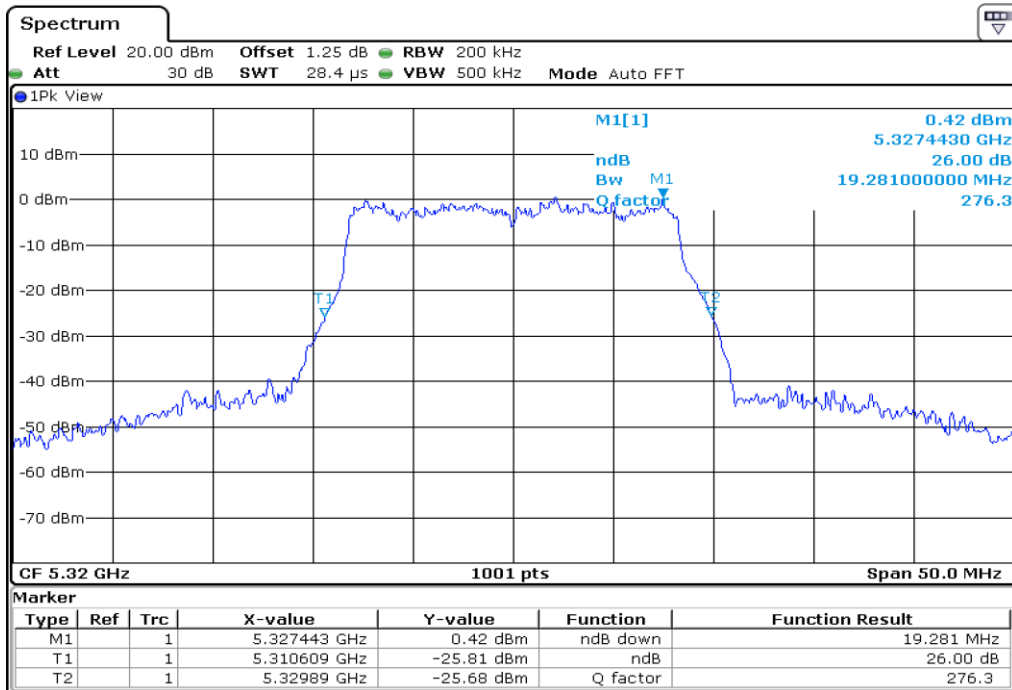

**1** **26 dB Bandwidth**

**2** **26 dB Bandwidth**

3	26 dB Bandwidth
---	-----------------

**4** **26 dB Bandwidth**

**5** **26 dB Bandwidth**

6	26 dB Bandwidth
---	-----------------

**7** 26 dB Bandwidth

**8** 26 dB Bandwidth

9	26 dB Bandwidth
---	-----------------

Test Band				WLAN_UNII2A			
Antenna				Ant 0			
Test Parameters for Channel Bandwidths							
Test Item	No.	Mode	Channel	Bandwidth	RU Tone	RB index	Verdict
26 dB Bandwidth	1	802.11 a	52	20 MHz	-	-	Pass
	2	802.11 a	60	20 MHz	-	-	Pass
	3	802.11 a	64	20 MHz	-	-	Pass
	4	802.11 n20	52	20 MHz	-	-	Pass
	5	802.11 n20	60	20 MHz	-	-	Pass
	6	802.11 n20	64	20 MHz	-	-	Pass
	7	802.11 n40	54	40 MHz	-	-	Pass
	8	802.11 n40	62	40 MHz	-	-	Pass
	9	802.11 ac80	58	80 MHz	-	-	Pass

**1** 26 dB Bandwidth

**2** 26 dB Bandwidth

3	26 dB Bandwidth
---	-----------------

**4** **26 dB Bandwidth**

**5** **26 dB Bandwidth**

6	26 dB Bandwidth
---	-----------------

**7** 26 dB Bandwidth

**8** 26 dB Bandwidth