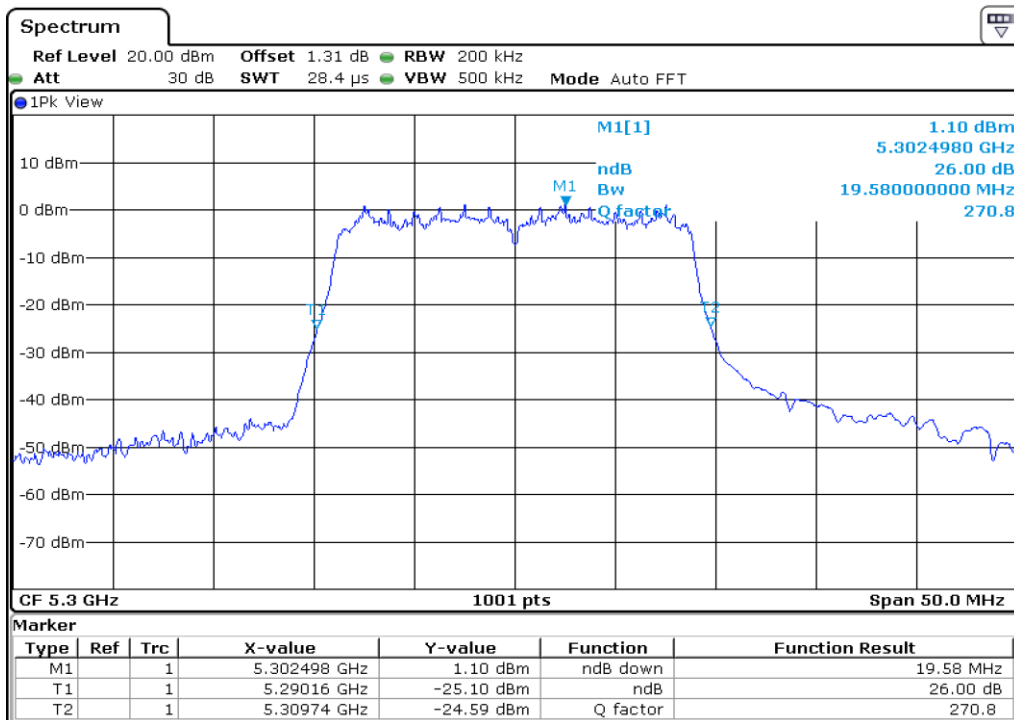

**1** 26 dB Bandwidth

**2** 26 dB Bandwidth

3	26 dB Bandwidth
---	-----------------

**4** **26 dB Bandwidth**

**5** **26 dB Bandwidth**

6	26 dB Bandwidth
---	-----------------

**7** **26 dB Bandwidth**

**8** **26 dB Bandwidth**

9	26 dB Bandwidth
---	-----------------

Test Band				WLAN_UNII2C			
Antenna				Ant 0			
Test Parameters for Channel Bandwidths							
Test Item	No.	Mode	Channel	Bandwidth	RU Tone	RB index	Verdict
26 dB Bandwidth	1	802.11 a	100	20 MHz	-	-	Pass
	2	802.11 a	116	20 MHz	-	-	Pass
	3	802.11 a	140	20 MHz	-	-	Pass
	4	802.11 n20	100	20 MHz	-	-	Pass
	5	802.11 n20	116	20 MHz	-	-	Pass
	6	802.11 n20	140	20 MHz	-	-	Pass
	7	802.11 n40	102	40 MHz	-	-	Pass
	8	802.11 n40	110	40 MHz	-	-	Pass
	9	802.11 n40	134	40 MHz	-	-	Pass
	10	802.11 ac80	106	80 MHz	-	-	Pass