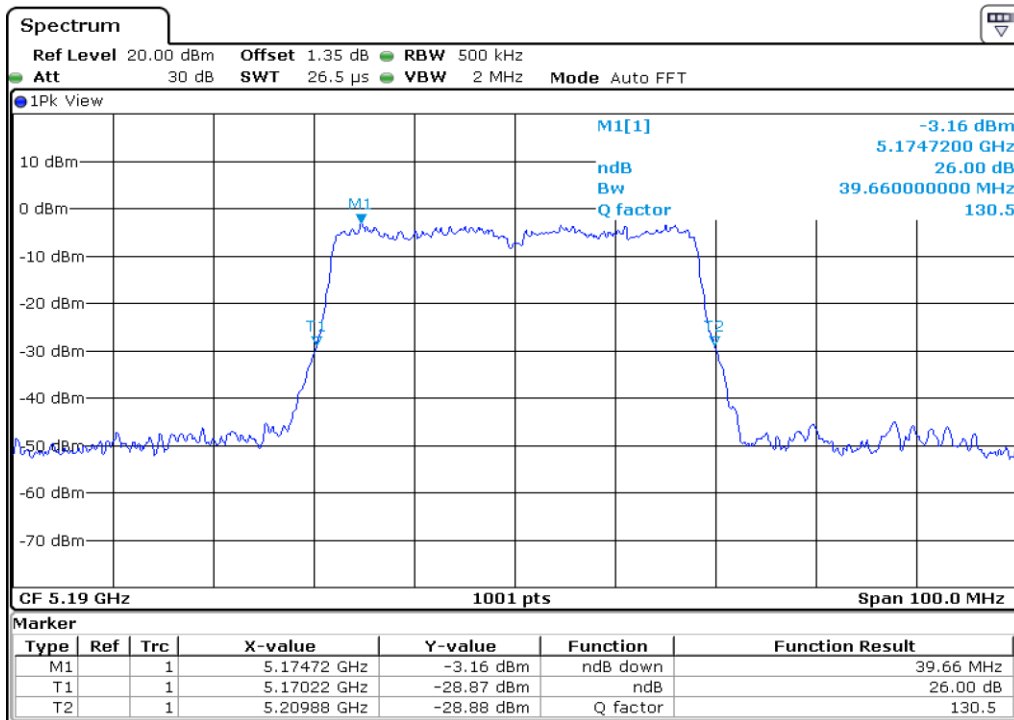

**1** **26 dB Bandwidth**

**2** **26 dB Bandwidth**

3	26 dB Bandwidth
---	-----------------

**4** **26 dB Bandwidth**

**5** **26 dB Bandwidth**

6	26 dB Bandwidth
---	-----------------

**7** 26 dB Bandwidth

**8** 26 dB Bandwidth

9	26 dB Bandwidth
---	-----------------

Test Band				WLAN_UNII2A			
Antenna				Ant 0			
Test Parameters for Channel Bandwidths							
Test Item	No.	Mode	Channel	Bandwidth	RU Tone	RB index	Verdict
26 dB Bandwidth	1	802.11 a	52	20 MHz	-	-	Pass
	2	802.11 a	60	20 MHz	-	-	Pass
	3	802.11 a	64	20 MHz	-	-	Pass
	4	802.11 n20	52	20 MHz	-	-	Pass
	5	802.11 n20	60	20 MHz	-	-	Pass
	6	802.11 n20	64	20 MHz	-	-	Pass
	7	802.11 n40	54	40 MHz	-	-	Pass
	8	802.11 n40	62	40 MHz	-	-	Pass
	9	802.11 ac80	58	80 MHz	-	-	Pass