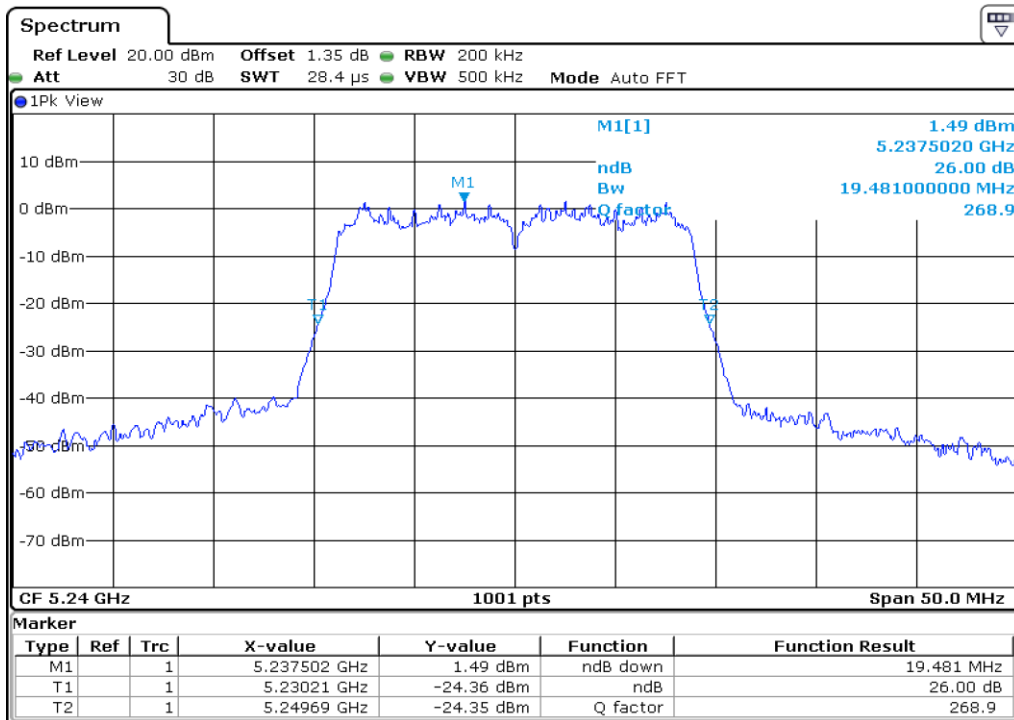

9	26 dB Bandwidth
---	-----------------

Test Band				WLAN_UNII1			
Antenna				Ant 1			
Test Parameters for Channel Bandwidths							
Test Item	No.	Mode	Channel	Bandwidth	RU Tone	RB index	Verdict
26 dB Bandwidth	1	802.11 a	36	20 MHz	-	-	Pass
	2	802.11 a	44	20 MHz	-	-	Pass
	3	802.11 a	48	20 MHz	-	-	Pass
	4	802.11 n20	36	20 MHz	-	-	Pass
	5	802.11 n20	44	20 MHz	-	-	Pass
	6	802.11 n20	48	20 MHz	-	-	Pass
	7	802.11 n40	38	40 MHz	-	-	Pass
	8	802.11 n40	46	40 MHz	-	-	Pass
	9	802.11 ac80	42	80 MHz	-	-	Pass

**1** **26 dB Bandwidth**

**2** **26 dB Bandwidth**

3	26 dB Bandwidth
---	-----------------

**4** **26 dB Bandwidth**

**5** **26 dB Bandwidth**

6	26 dB Bandwidth
---	-----------------

**7** 26 dB Bandwidth

**8** 26 dB Bandwidth

9	26 dB Bandwidth
---	-----------------

Test Band				WLAN_UNII2A			
Antenna				Ant 0			
Test Parameters for Channel Bandwidths							
Test Item	No.	Mode	Channel	Bandwidth	RU Tone	RB index	Verdict
26 dB Bandwidth	1	802.11 a	52	20 MHz	-	-	Pass
	2	802.11 a	60	20 MHz	-	-	Pass
	3	802.11 a	64	20 MHz	-	-	Pass
	4	802.11 n20	52	20 MHz	-	-	Pass
	5	802.11 n20	60	20 MHz	-	-	Pass
	6	802.11 n20	64	20 MHz	-	-	Pass
	7	802.11 n40	54	40 MHz	-	-	Pass
	8	802.11 n40	62	40 MHz	-	-	Pass
	9	802.11 ac80	58	80 MHz	-	-	Pass