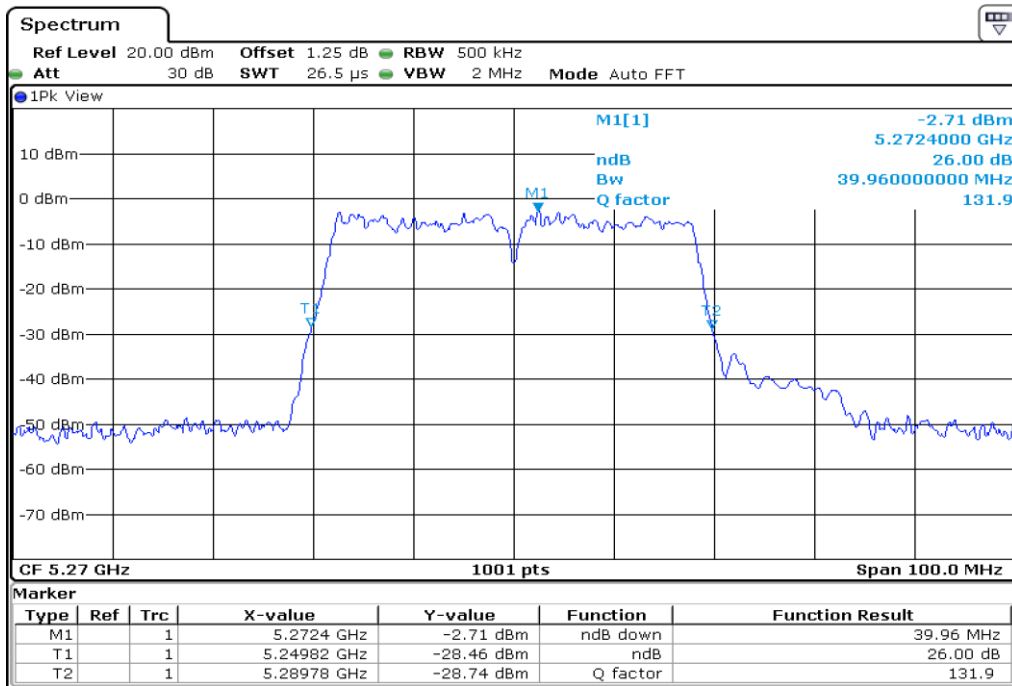

9	26 dB Bandwidth
---	-----------------

Test Band				WLAN_UNII2A			
Antenna				Ant 0			
Test Parameters for Channel Bandwidths							
Test Item	No.	Mode	Channel	Bandwidth	RU Tone	RB index	Verdict
26 dB Bandwidth	1	802.11 a	52	20 MHz	-	-	Pass
	2	802.11 a	60	20 MHz	-	-	Pass
	3	802.11 a	64	20 MHz	-	-	Pass
	4	802.11 n20	52	20 MHz	-	-	Pass
	5	802.11 n20	60	20 MHz	-	-	Pass
	6	802.11 n20	64	20 MHz	-	-	Pass
	7	802.11 n40	54	40 MHz	-	-	Pass
	8	802.11 n40	62	40 MHz	-	-	Pass
	9	802.11 ac80	58	80 MHz	-	-	Pass

**1** 26 dB Bandwidth

**2** 26 dB Bandwidth

3	26 dB Bandwidth
---	-----------------

**4** **26 dB Bandwidth**

**5** **26 dB Bandwidth**

6	26 dB Bandwidth
---	-----------------

**7** 26 dB Bandwidth

**8** 26 dB Bandwidth

9	26 dB Bandwidth
---	-----------------

Test Band				WLAN_UNII2A			
Antenna				Ant 1			
Test Parameters for Channel Bandwidths							
Test Item	No.	Mode	Channel	Bandwidth	RU Tone	RB index	Verdict
26 dB Bandwidth	1	802.11 a	52	20 MHz	-	-	Pass
	2	802.11 a	60	20 MHz	-	-	Pass
	3	802.11 a	64	20 MHz	-	-	Pass
	4	802.11 n20	52	20 MHz	-	-	Pass
	5	802.11 n20	60	20 MHz	-	-	Pass
	6	802.11 n20	64	20 MHz	-	-	Pass
	7	802.11 n40	54	40 MHz	-	-	Pass
	8	802.11 n40	62	40 MHz	-	-	Pass
	9	802.11 ac80	58	80 MHz	-	-	Pass