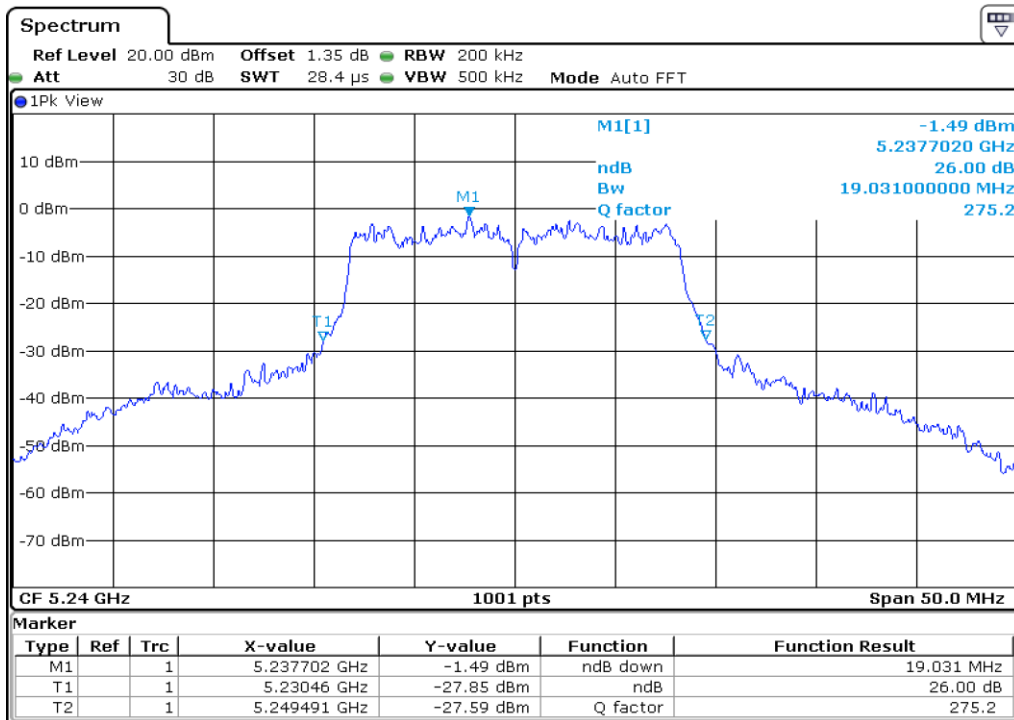

9	26 dB Bandwidth
---	-----------------

Test Band				WLAN_UNII1			
Antenna				Ant 1			
Test Parameters for Channel Bandwidths							
Test Item	No.	Mode	Channel	Bandwidth	RU Tone	RB index	Verdict
26 dB Bandwidth	1	802.11 a	36	20 MHz	-	-	Pass
	2	802.11 a	44	20 MHz	-	-	Pass
	3	802.11 a	48	20 MHz	-	-	Pass
	4	802.11 n20	36	20 MHz	-	-	Pass
	5	802.11 n20	44	20 MHz	-	-	Pass
	6	802.11 n20	48	20 MHz	-	-	Pass
	7	802.11 n40	38	40 MHz	-	-	Pass
	8	802.11 n40	46	40 MHz	-	-	Pass
	9	802.11 ac80	42	80 MHz	-	-	Pass

**1** **26 dB Bandwidth**

**2** **26 dB Bandwidth**

3	26 dB Bandwidth
---	-----------------

**4** **26 dB Bandwidth**

**5** **26 dB Bandwidth**

6	26 dB Bandwidth
---	-----------------

**7** 26 dB Bandwidth

**8** 26 dB Bandwidth