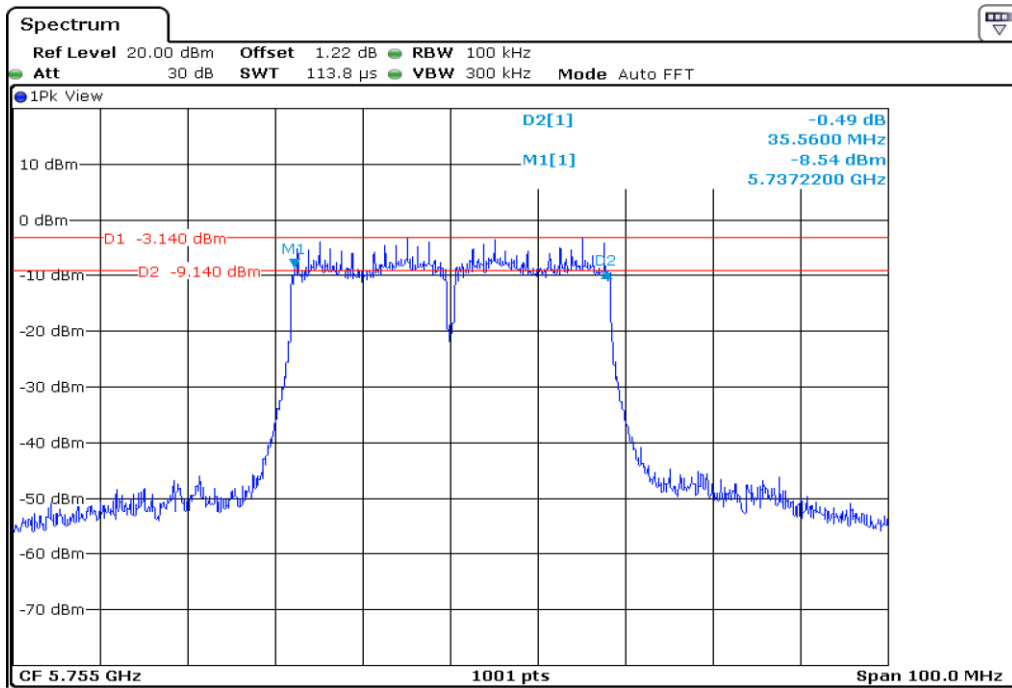

1	6 dB Bandwidth
---	----------------

2	6 dB Bandwidth
---	----------------

3	6 dB Bandwidth
---	----------------

4 6 dB Bandwidth

5 6 dB Bandwidth

6	6 dB Bandwidth
---	----------------

7 6 dB Bandwidth

8 6 dB Bandwidth

9	6 dB Bandwidth
---	----------------

Test Band				WLAN_UNI3			
Antenna				Ant 1			
Test Parameters for Channel Bandwidths							
Test Item	No.	Mode	Channel	Bandwidth	RU Tone	RB index	Verdict
6 dB Bandwidth	1	802.11 a	149	20 MHz	-	-	Pass
	2	802.11 a	157	20 MHz	-	-	Pass
	3	802.11 a	165	20 MHz	-	-	Pass
	4	802.11 n20	149	20 MHz	-	-	Pass
	5	802.11 n20	157	20 MHz	-	-	Pass
	6	802.11 n20	165	20 MHz	-	-	Pass
	7	802.11 n40	151	40 MHz	-	-	Pass
	8	802.11 n40	159	40 MHz	-	-	Pass
	9	802.11 ac80	155	80 MHz	-	-	Pass