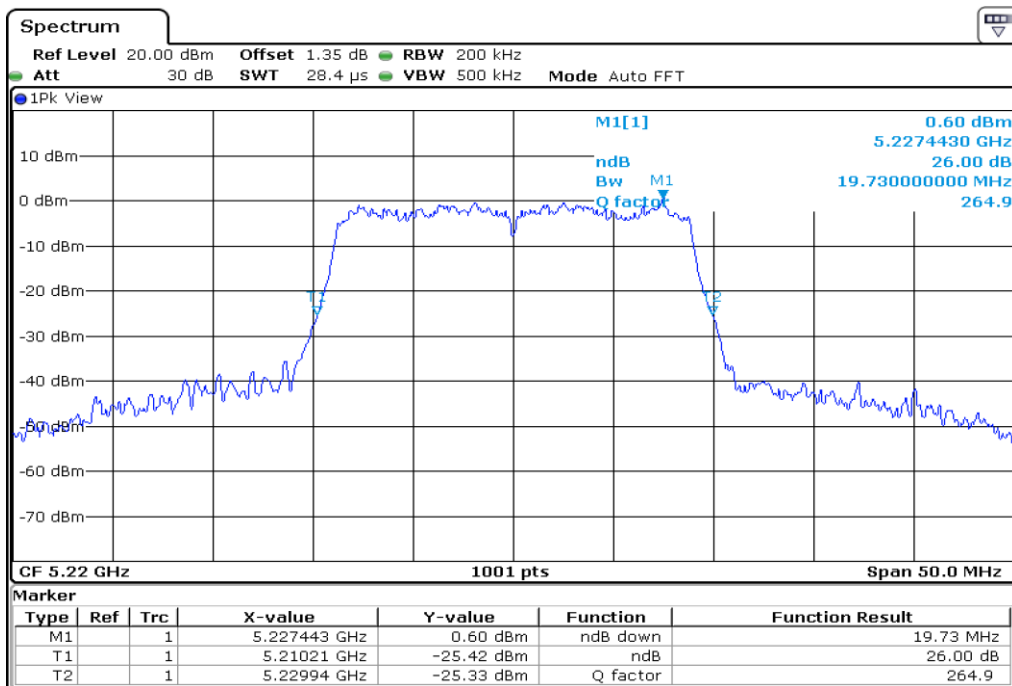

**1** Starddle 6 dB Bandwidth

**2** Starddle 6 dB Bandwidth

**3 Starddle 6 dB Bandwidth**

**4 Starddle 6 dB Bandwidth**

Test Band				WLAN_UNII1			
Antenna				Ant 0			
Test Parameters for Channel Bandwidths							
Test Item	No.	Mode	Channel	Bandwidth	RU Tone	RB index	Verdict
26 dB Bandwidth	1	802.11 a	36	20 MHz	-	-	Pass
	2	802.11 a	44	20 MHz	-	-	Pass
	3	802.11 a	48	20 MHz	-	-	Pass
	4	802.11 n20	36	20 MHz	-	-	Pass
	5	802.11 n20	44	20 MHz	-	-	Pass
	6	802.11 n20	48	20 MHz	-	-	Pass
	7	802.11 n40	38	40 MHz	-	-	Pass
	8	802.11 n40	46	40 MHz	-	-	Pass
	9	802.11 ac80	42	80 MHz	-	-	Pass

**1** 26 dB Bandwidth

**2** 26 dB Bandwidth

3	26 dB Bandwidth
---	-----------------

**4** **26 dB Bandwidth**

**5** **26 dB Bandwidth**

6	26 dB Bandwidth
---	-----------------

**7** **26 dB Bandwidth**

**8** **26 dB Bandwidth**

9	26 dB Bandwidth
---	-----------------

Test Band				WLAN_UNII1			
Antenna				Ant 1			
Test Parameters for Channel Bandwidths							
Test Item	No.	Mode	Channel	Bandwidth	RU Tone	RB index	Verdict
26 dB Bandwidth	1	802.11 a	36	20 MHz	-	-	Pass
	2	802.11 a	44	20 MHz	-	-	Pass
	3	802.11 a	48	20 MHz	-	-	Pass
	4	802.11 n20	36	20 MHz	-	-	Pass
	5	802.11 n20	44	20 MHz	-	-	Pass
	6	802.11 n20	48	20 MHz	-	-	Pass
	7	802.11 n40	38	40 MHz	-	-	Pass
	8	802.11 n40	46	40 MHz	-	-	Pass
	9	802.11 ac80	42	80 MHz	-	-	Pass