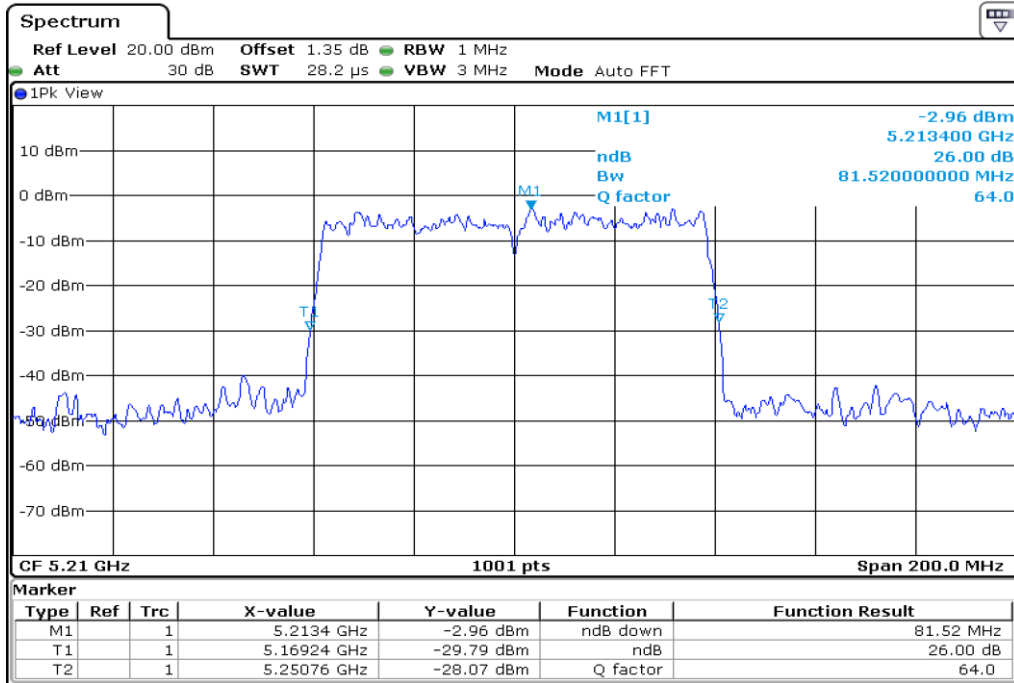

**1** Starddle 6 dB Bandwidth

**2** Starddle 6 dB Bandwidth

**3 Starddle 6 dB Bandwidth**

**4 Starddle 6 dB Bandwidth**

Test Band				WLAN_UNII1			
Antenna				Ant 0			
Test Parameters for Channel Bandwidths							
Test Item	No.	Mode	Channel	Bandwidth	RU Tone	RB index	Verdict
26 dB Bandwidth	1	802.11 a	36	20 MHz	-	-	Pass
	2	802.11 a	44	20 MHz	-	-	Pass
	3	802.11 a	48	20 MHz	-	-	Pass
	4	802.11 n20	36	20 MHz	-	-	Pass
	5	802.11 n20	44	20 MHz	-	-	Pass
	6	802.11 n20	48	20 MHz	-	-	Pass
	7	802.11 n40	38	40 MHz	-	-	Pass
	8	802.11 n40	46	40 MHz	-	-	Pass
	9	802.11 ac80	42	80 MHz	-	-	Pass

**1** 26 dB Bandwidth

**2** 26 dB Bandwidth

3	26 dB Bandwidth
---	-----------------

**4** **26 dB Bandwidth**

**5** **26 dB Bandwidth**

6	26 dB Bandwidth
---	-----------------

**7** **26 dB Bandwidth**

**8** **26 dB Bandwidth**

9	26 dB Bandwidth
---	-----------------

Test Band				WLAN_UNII1			
Antenna				Ant 1			
Test Parameters for Channel Bandwidths							
Test Item	No.	Mode	Channel	Bandwidth	RU Tone	RB index	Verdict
26 dB Bandwidth	1	802.11 a	36	20 MHz	-	-	Pass
	2	802.11 a	44	20 MHz	-	-	Pass
	3	802.11 a	48	20 MHz	-	-	Pass
	4	802.11 n20	36	20 MHz	-	-	Pass
	5	802.11 n20	44	20 MHz	-	-	Pass
	6	802.11 n20	48	20 MHz	-	-	Pass
	7	802.11 n40	38	40 MHz	-	-	Pass
	8	802.11 n40	46	40 MHz	-	-	Pass
	9	802.11 ac80	42	80 MHz	-	-	Pass