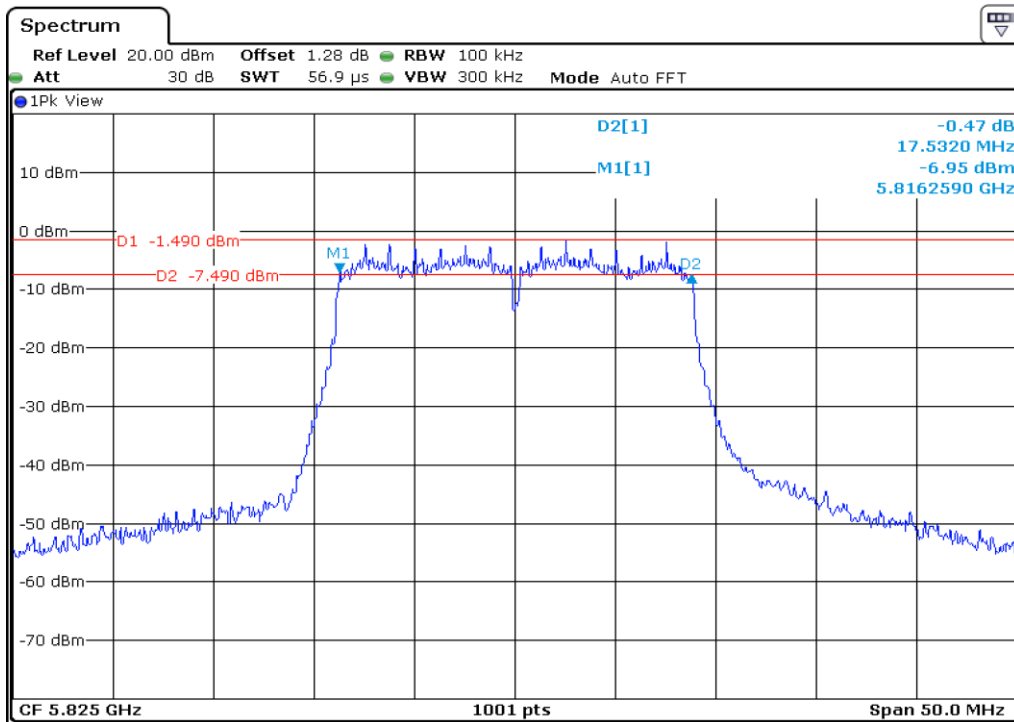

1	6 dB Bandwidth
---	----------------

2	6 dB Bandwidth
---	----------------

3	6 dB Bandwidth
---	----------------

**4** **6 dB Bandwidth**

**5** **6 dB Bandwidth**

6	6 dB Bandwidth
---	----------------

**7** 6 dB Bandwidth

**8** 6 dB Bandwidth

9	6 dB Bandwidth
---	----------------

Test Band				WLAN_UNII2C / UNII3			
Antenna				Ant 0			
Test Parameters for Channel Bandwidths							
Test Item	No.	Mode	Channel	Bandwidth	RU Tone	RB index	Verdict
Straddle 6 dB Bandwidth	1	802.11 a	144	20 MHz	-	-	Pass
	2	802.11 n20	144	20 MHz	-	-	Pass
	3	802.11 n40	142	40 MHz	-	-	Pass
	4	802.11 ac80	138	80 MHz	-	-	Pass