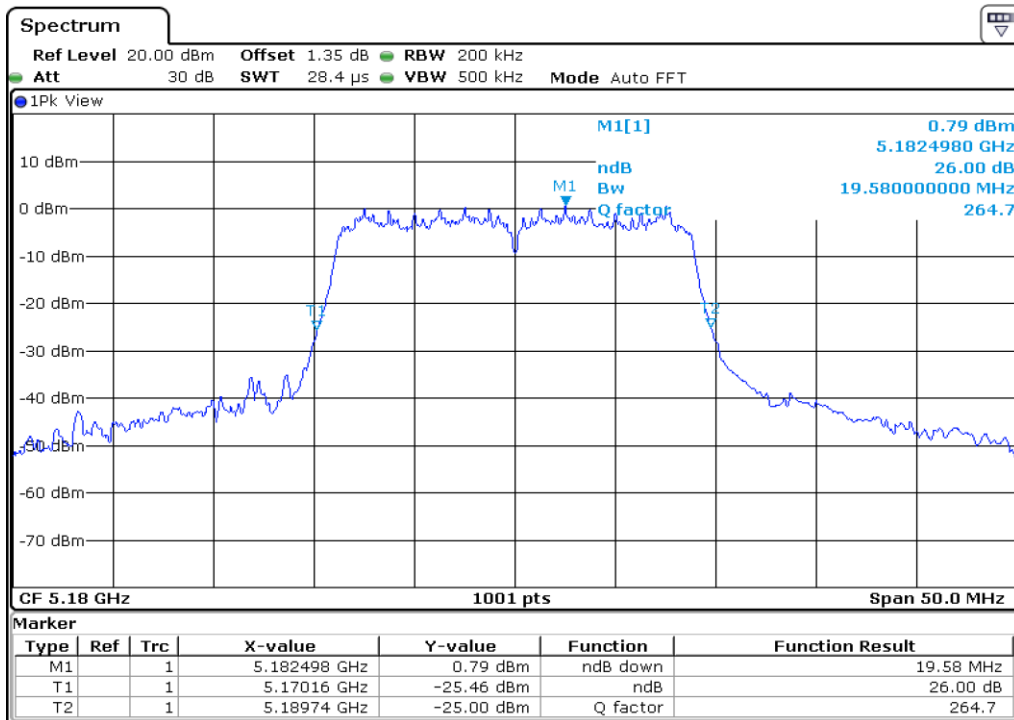

9	26 dB Bandwidth
---	-----------------

Test Band				WLAN_UNII1			
Antenna				Ant 1			
Test Parameters for Channel Bandwidths							
Test Item	No.	Mode	Channel	Bandwidth	RU Tone	RB index	Verdict
26 dB Bandwidth	1	802.11 a	36	20 MHz	-	-	Pass
	2	802.11 a	44	20 MHz	-	-	Pass
	3	802.11 a	48	20 MHz	-	-	Pass
	4	802.11 n20	36	20 MHz	-	-	Pass
	5	802.11 n20	44	20 MHz	-	-	Pass
	6	802.11 n20	48	20 MHz	-	-	Pass
	7	802.11 n40	38	40 MHz	-	-	Pass
	8	802.11 n40	46	40 MHz	-	-	Pass
	9	802.11 ac80	42	80 MHz	-	-	Pass

**1** **26 dB Bandwidth**

**2** **26 dB Bandwidth**

3	26 dB Bandwidth
---	-----------------

**4** **26 dB Bandwidth**

**5** **26 dB Bandwidth**

6	26 dB Bandwidth
---	-----------------

**7** 26 dB Bandwidth

**8** 26 dB Bandwidth