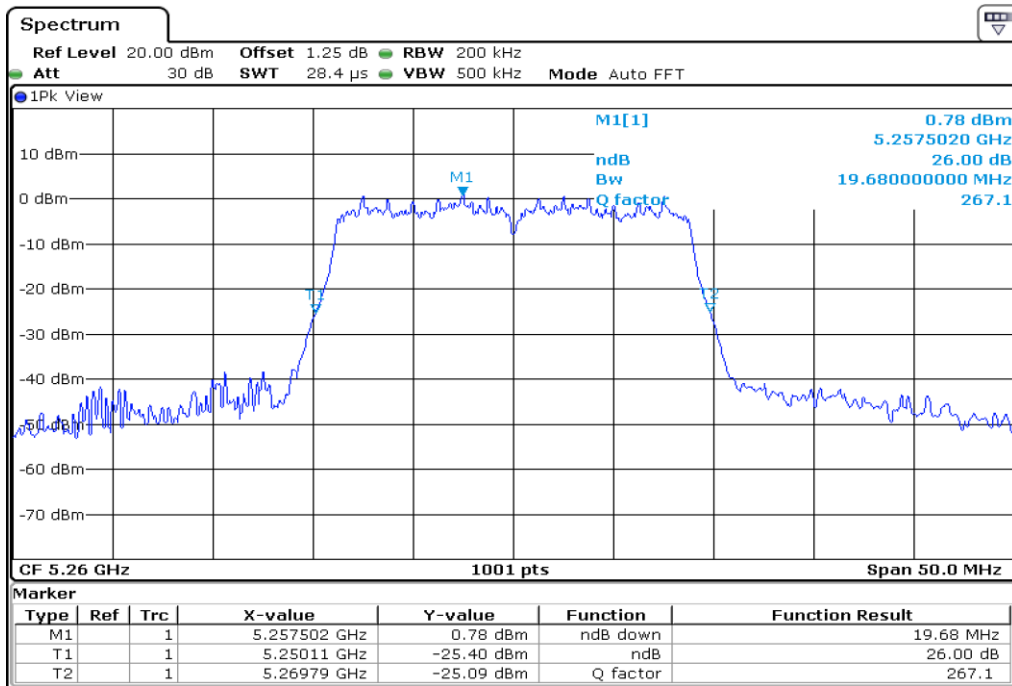

9	26 dB Bandwidth
---	-----------------

Test Band				WLAN_UNII2A			
Antenna				Ant 0			
Test Parameters for Channel Bandwidths							
Test Item	No.	Mode	Channel	Bandwidth	RU Tone	RB index	Verdict
26 dB Bandwidth	1	802.11 a	52	20 MHz	-	-	Pass
	2	802.11 a	60	20 MHz	-	-	Pass
	3	802.11 a	64	20 MHz	-	-	Pass
	4	802.11 n20	52	20 MHz	-	-	Pass
	5	802.11 n20	60	20 MHz	-	-	Pass
	6	802.11 n20	64	20 MHz	-	-	Pass
	7	802.11 n40	54	40 MHz	-	-	Pass
	8	802.11 n40	62	40 MHz	-	-	Pass
	9	802.11 ac80	58	80 MHz	-	-	Pass

**1** 26 dB Bandwidth

**2** 26 dB Bandwidth

3	26 dB Bandwidth
---	-----------------

**4** **26 dB Bandwidth**

**5** **26 dB Bandwidth**

6	26 dB Bandwidth
---	-----------------

**7** 26 dB Bandwidth

**8** 26 dB Bandwidth