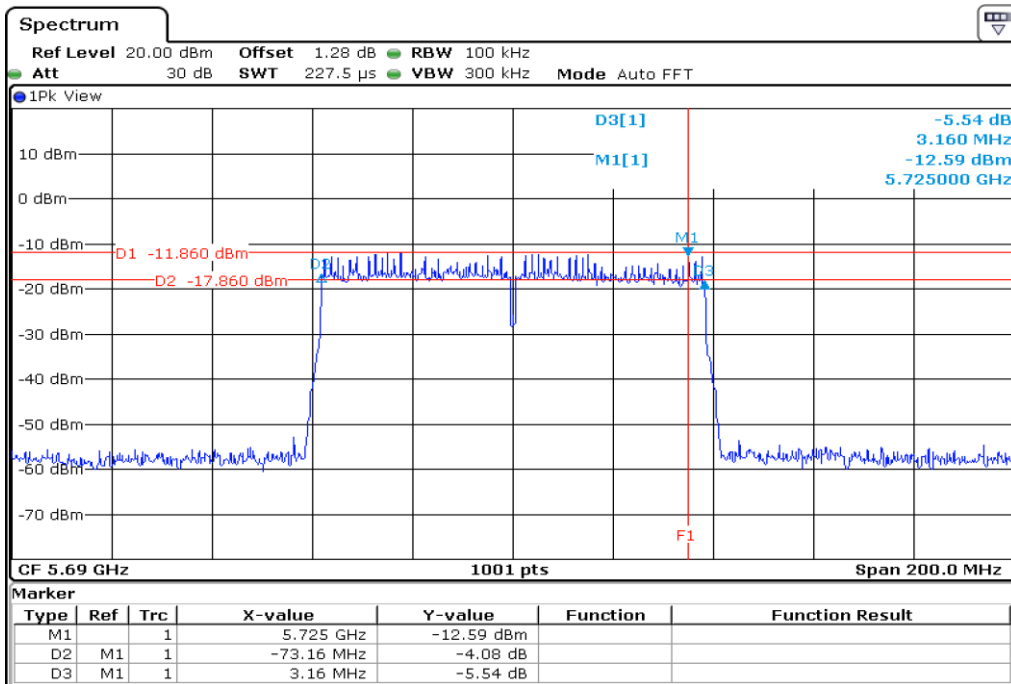

**8** 6 dB Bandwidth

9	6 dB Bandwidth
---	----------------

Test Band				WLAN_UNII2C / UNII3			
Antenna				Ant 0			
Test Parameters for Channel Bandwidths							
Test Item	No.	Mode	Channel	Bandwidth	RU Tone	RB index	Verdict
Straddle 6 dB Bandwidth	1	802.11 a	144	20 MHz	-	-	Pass
	2	802.11 n20	144	20 MHz	-	-	Pass
	3	802.11 n40	142	40 MHz	-	-	Pass
	4	802.11 ac80	138	80 MHz	-	-	Pass

**1** **Starddle 6 dB Bandwidh**

**2** **Starddle 6 dB Bandwidh**

**3 Starddle 6 dB Bandwidh**

**4 Starddle 6 dB Bandwidh**

Test Band				WLAN_UNII2C / UNII3			
Antenna				Ant 1			
Test Parameters for Channel Bandwidths							
Test Item	No.	Mode	Channel	Bandwidth	RU Tone	RB index	Verdict
Straddle 6 dB Bandwidth	1	802.11 a	144	20 MHz	-	-	Pass
	2	802.11 n20	144	20 MHz	-	-	Pass
	3	802.11 n40	142	40 MHz	-	-	Pass
	4	802.11 ac80	138	80 MHz	-	-	Pass

**1** Starddle 6 dB Bandwidth

**2** Starddle 6 dB Bandwidth

**3 Starddle 6 dB Bandwidth**

**4 Starddle 6 dB Bandwidth**

Test Band				WLAN_UNII1			
Antenna				Ant 0			
Test Parameters for Channel Bandwidths							
Test Item	No.	Mode	Channel	Bandwidth	RU Tone	RB index	Verdict
26 dB Bandwidth	1	802.11 a	36	20 MHz	-	-	Pass
	2	802.11 a	44	20 MHz	-	-	Pass
	3	802.11 a	48	20 MHz	-	-	Pass
	4	802.11 n20	36	20 MHz	-	-	Pass
	5	802.11 n20	44	20 MHz	-	-	Pass
	6	802.11 n20	48	20 MHz	-	-	Pass
	7	802.11 n40	38	40 MHz	-	-	Pass
	8	802.11 n40	46	40 MHz	-	-	Pass
	9	802.11 ac80	42	80 MHz	-	-	Pass