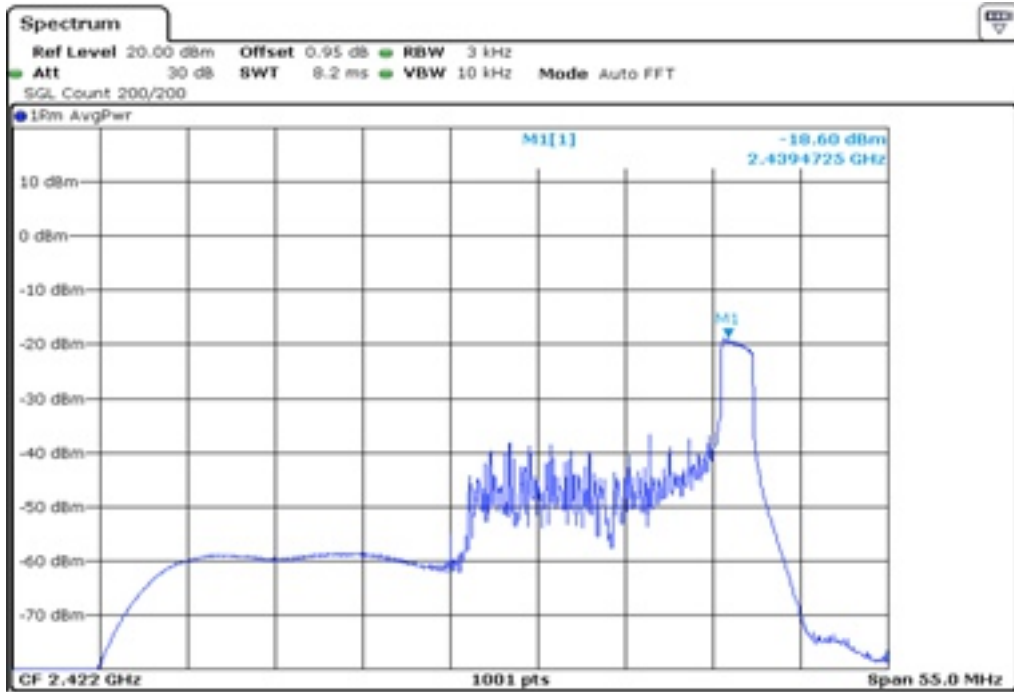

2	Peak Power Spectrul Density

3 Peak Power Spectrul Density