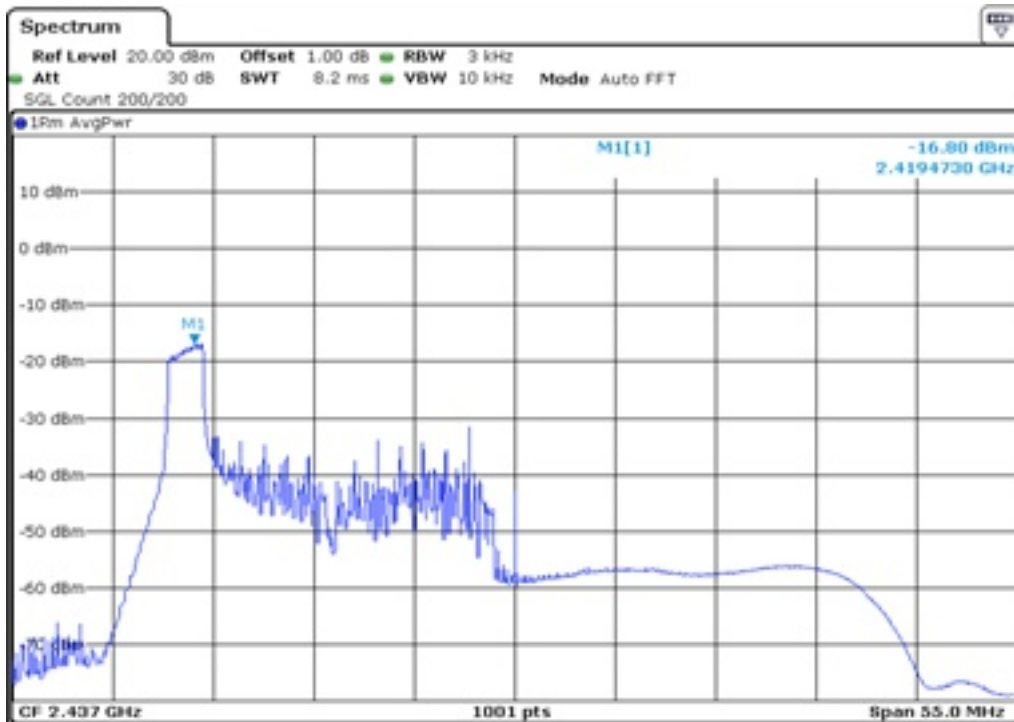

Test Band				WLAN_2.4GHz_AX			
Antenna				Ant 1			
Test Parameters for Channel Bandwidths							
Test Item	No.	Mode	Channel	Bandwidth	RU Tone	RB index	Verdict
Peak Power Spectrul Density	1	802.11ax HE40	3	40 MHz	26	Low	Pass
	2	802.11ax HE40	3	40 MHz	26	Middle	Pass
	3	802.11ax HE40	3	40 MHz	26	High	Pass
	4	802.11ax HE40	6	40 MHz	26	Low	Pass
	5	802.11ax HE40	6	40 MHz	26	Middle	Pass
	6	802.11ax HE40	6	40 MHz	26	High	Pass
	7	802.11ax HE40	9	40 MHz	26	Low	Pass
	8	802.11ax HE40	9	40 MHz	26	Middle	Pass
	9	802.11ax HE40	9	40 MHz	26	High	Pass
	10	802.11ax HE40	3	40 MHz	52	Low	Pass
	11	802.11ax HE40	3	40 MHz	52	Middle	Pass
	12	802.11ax HE40	3	40 MHz	52	High	Pass
	13	802.11ax HE40	6	40 MHz	52	Low	Pass
	14	802.11ax HE40	6	40 MHz	52	Middle	Pass
	15	802.11ax HE40	6	40 MHz	52	High	Pass
	16	802.11ax HE40	9	40 MHz	52	Low	Pass
	17	802.11ax HE40	9	40 MHz	52	Middle	Pass
	18	802.11ax HE40	9	40 MHz	52	High	Pass
	19	802.11ax HE40	3	40 MHz	106	Low	Pass
	20	802.11ax HE40	3	40 MHz	106	Middle	Pass
	21	802.11ax HE40	3	40 MHz	106	High	Pass
	22	802.11ax HE40	6	40 MHz	106	Low	Pass
	23	802.11ax HE40	6	40 MHz	106	Middle	Pass
	24	802.11ax HE40	6	40 MHz	106	High	Pass
	25	802.11ax HE40	9	40 MHz	106	Low	Pass
	26	802.11ax HE40	9	40 MHz	106	Middle	Pass
	27	802.11ax HE40	9	40 MHz	106	High	Pass
	28	802.11ax HE40	3	40 MHz	242	Low	Pass
	29	802.11ax HE40	3	40 MHz	242	High	Pass
	30	802.11ax HE40	6	40 MHz	242	Low	Pass
	31	802.11ax HE40	6	40 MHz	242	High	Pass
	32	802.11ax HE40	9	40 MHz	242	Low	Pass
	33	802.11ax HE40	9	40 MHz	242	High	Pass
	34	802.11ax HE40	3	40 MHz	484	-	Pass
	35	802.11ax HE40	6	40 MHz	484	-	Pass
	36	802.11ax HE40	9	40 MHz	484	-	Pass
	37	802.11ax HE40	3	40 MHz	SU	-	Pass
	38	802.11ax HE40	6	40 MHz	SU	-	Pass
	39	802.11ax HE40	9	40 MHz	SU	-	Pass

1	Peak Power Spectrul Density
---	-----------------------------

2	Peak Power Spectrul Density
---	-----------------------------

3 Peak Power Spectrul Density

4 Peak Power Spectrul Density

5 Peak Power Spectrul Density