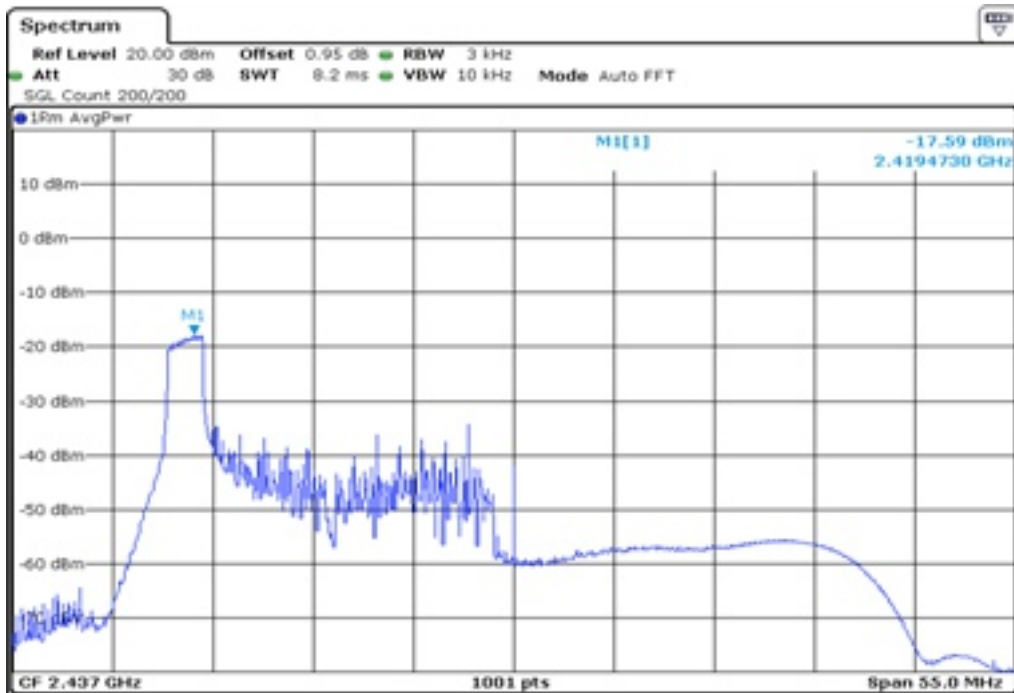

3 Peak Power Spectrul Density