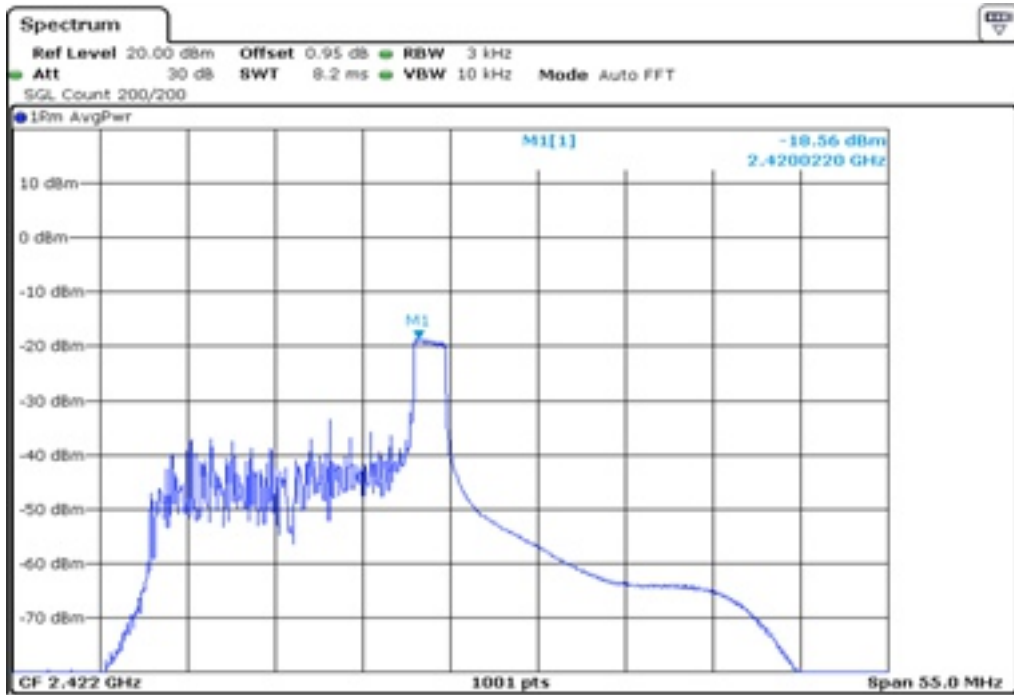

1	Peak Power Spectrul Density