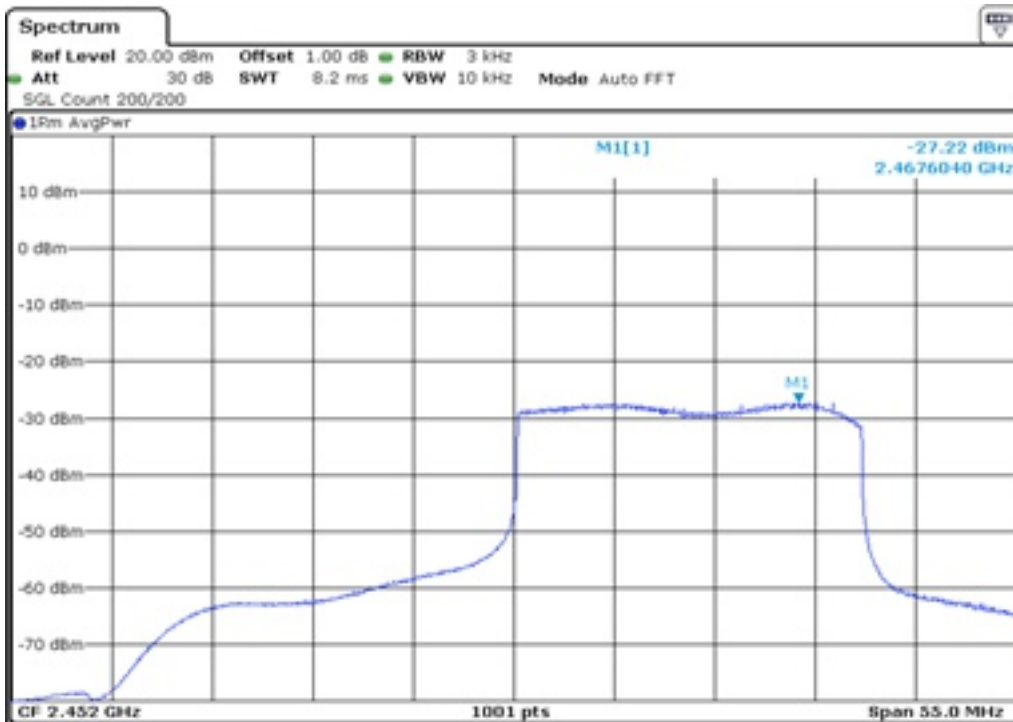

19	Peak Power Spectral Density
----	-----------------------------

20	Peak Power Spectral Density
----	-----------------------------

21	Peak Power Spectrul Density
----	-----------------------------

22	Peak Power Spectrul Density
----	-----------------------------

23	Peak Power Spectrul Density
----	-----------------------------

24	Peak Power Spectrul Density
----	-----------------------------

25	Peak Power Spectrul Density
----	-----------------------------

26	Peak Power Spectrul Density
----	-----------------------------

27	Peak Power Spectrul Density
----	-----------------------------

28	Peak Power Spectrul Density
----	-----------------------------

29	Peak Power Spectrul Density
----	-----------------------------

30	Peak Power Spectrul Density
----	-----------------------------

31	Peak Power Spectrul Density
----	-----------------------------

32 Peak Power Spectrul Density

33 Peak Power Spectrul Density

34 Peak Power Spectrul Density

35 Peak Power Spectrul Density

36	Peak Power Spectrul Density
----	-----------------------------