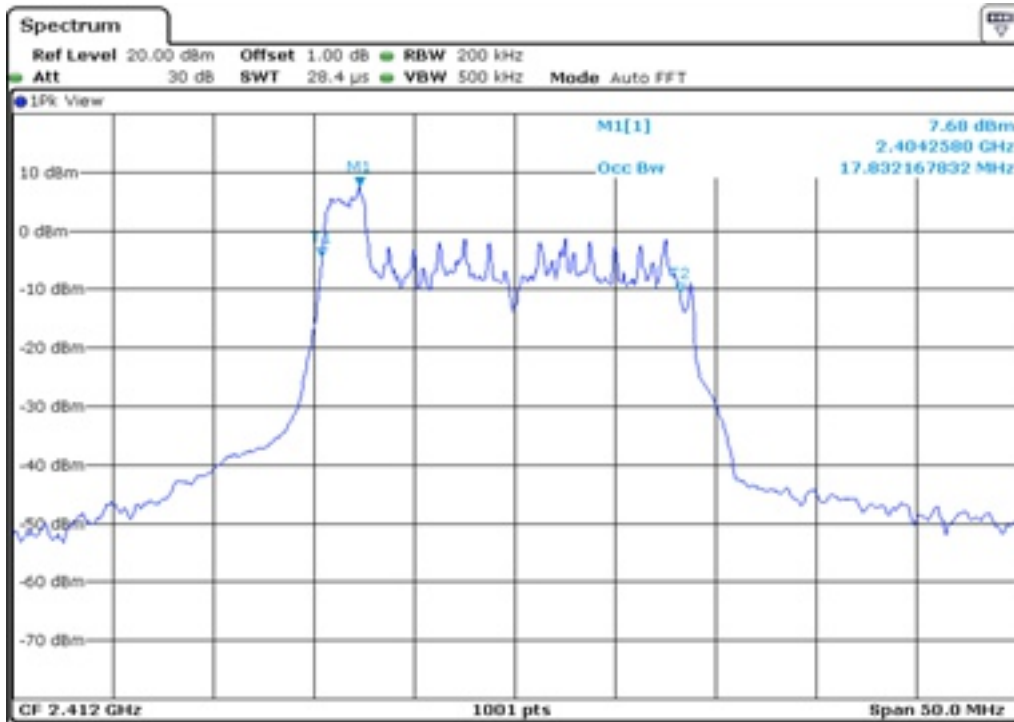

30	99% Occupied Bandwidth
----	------------------------

Test Band				WLAN_2.4GHz_AX			
Antenna				Ant 1			
Test Parameters for Channel Bandwidths							
Test Item	No.	Mode	Channel	Bandwidth	RU Tone	RB index	Verdict
99% Occupied Bandwidth	1	802.11ax HE20	1	20 MHz	26	Low	Pass
	2	802.11ax HE20	1	20 MHz	26	Middle	Pass
	3	802.11ax HE20	1	20 MHz	26	High	Pass
	4	802.11ax HE20	6	20 MHz	26	Low	Pass
	5	802.11ax HE20	6	20 MHz	26	Middle	Pass
	6	802.11ax HE20	6	20 MHz	26	High	Pass
	7	802.11ax HE20	11	20 MHz	26	Low	Pass
	8	802.11ax HE20	11	20 MHz	26	Middle	Pass
	9	802.11ax HE20	11	20 MHz	26	High	Pass
	10	802.11ax HE20	1	20 MHz	52	Low	Pass
	11	802.11ax HE20	1	20 MHz	52	Middle	Pass
	12	802.11ax HE20	1	20 MHz	52	High	Pass
	13	802.11ax HE20	6	20 MHz	52	Low	Pass
	14	802.11ax HE20	6	20 MHz	52	Middle	Pass
	15	802.11ax HE20	6	20 MHz	52	High	Pass
	16	802.11ax HE20	11	20 MHz	52	Low	Pass
	17	802.11ax HE20	11	20 MHz	52	Middle	Pass
	18	802.11ax HE20	11	20 MHz	52	High	Pass
	19	802.11ax HE20	1	20 MHz	106	Low	Pass
	20	802.11ax HE20	1	20 MHz	106	High	Pass
	21	802.11ax HE20	6	20 MHz	106	Low	Pass
	22	802.11ax HE20	6	20 MHz	106	High	Pass
	23	802.11ax HE20	11	20 MHz	106	Low	Pass
	24	802.11ax HE20	11	20 MHz	106	High	Pass
	25	802.11ax HE20	1	20 MHz	242	-	Pass
	26	802.11ax HE20	6	20 MHz	242	-	Pass
	27	802.11ax HE20	11	20 MHz	242	-	Pass
	28	802.11ax HE20	1	20 MHz	SU	-	Pass
	29	802.11ax HE20	6	20 MHz	SU	-	Pass
	30	802.11ax HE20	11	20 MHz	SU	-	Pass