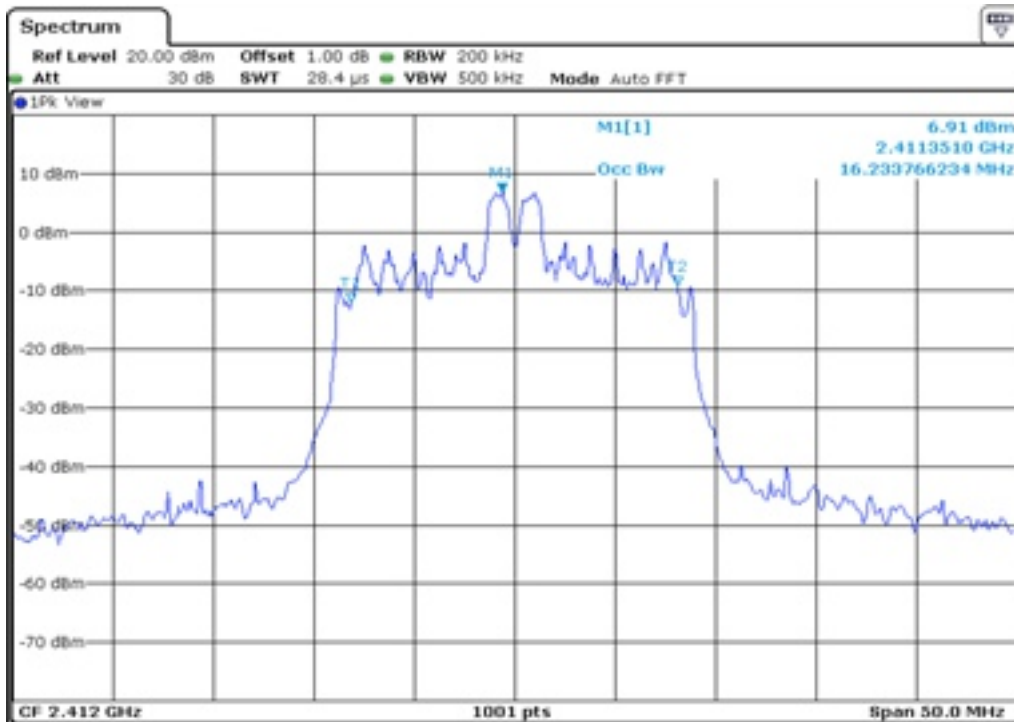

1	99% Occupied Bandwidth