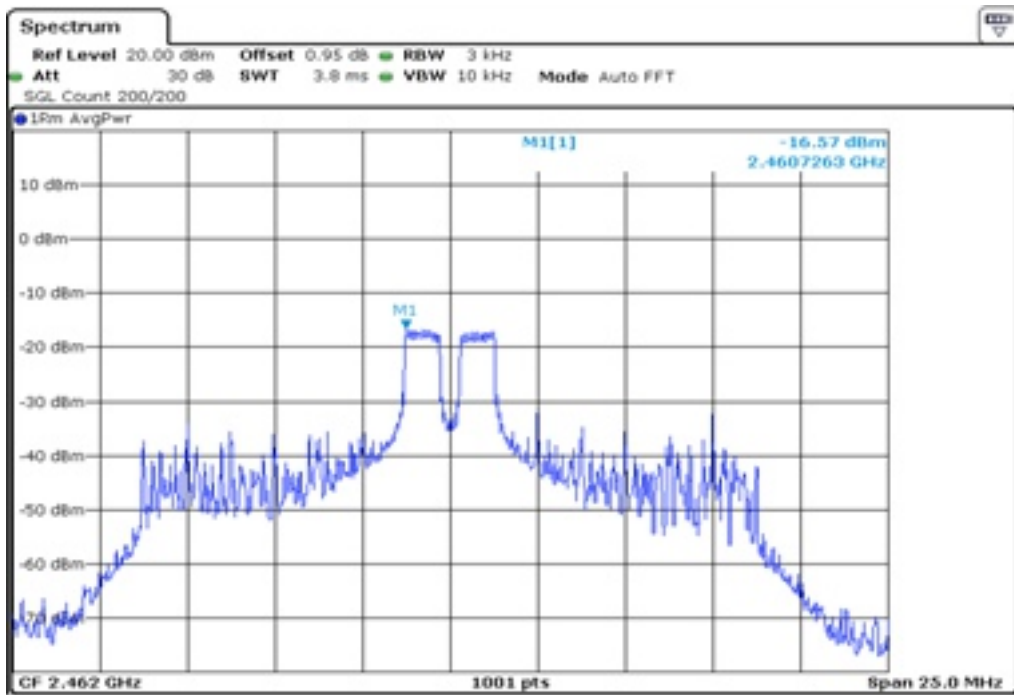

Test Band				WLAN_2.4GHz_AX			
Antenna				Ant 0			
Test Parameters for Channel Bandwidths							
Test Item	No.	Mode	Channel	Bandwidth	RU Tone	RB index	Verdict
Peak Power Spectrul Density	1	802.11ax HE20	1	20 MHz	26	Low	Pass
	2	802.11ax HE20	1	20 MHz	26	Middle	Pass
	3	802.11ax HE20	1	20 MHz	26	High	Pass
	4	802.11ax HE20	6	20 MHz	26	Low	Pass
	5	802.11ax HE20	6	20 MHz	26	Middle	Pass
	6	802.11ax HE20	6	20 MHz	26	High	Pass
	7	802.11ax HE20	11	20 MHz	26	Low	Pass
	8	802.11ax HE20	11	20 MHz	26	Middle	Pass
	9	802.11ax HE20	11	20 MHz	26	High	Pass
	10	802.11ax HE20	1	20 MHz	52	Low	Pass
	11	802.11ax HE20	1	20 MHz	52	Middle	Pass
	12	802.11ax HE20	1	20 MHz	52	High	Pass
	13	802.11ax HE20	6	20 MHz	52	Low	Pass
	14	802.11ax HE20	6	20 MHz	52	Middle	Pass
	15	802.11ax HE20	6	20 MHz	52	High	Pass
	16	802.11ax HE20	11	20 MHz	52	Low	Pass
	17	802.11ax HE20	11	20 MHz	52	Middle	Pass
	18	802.11ax HE20	11	20 MHz	52	High	Pass
	19	802.11ax HE20	1	20 MHz	106	Low	Pass
	20	802.11ax HE20	1	20 MHz	106	High	Pass
	21	802.11ax HE20	6	20 MHz	106	Low	Pass
	22	802.11ax HE20	6	20 MHz	106	High	Pass
	23	802.11ax HE20	11	20 MHz	106	Low	Pass
	24	802.11ax HE20	11	20 MHz	106	High	Pass
	25	802.11ax HE20	1	20 MHz	242	-	Pass
	26	802.11ax HE20	6	20 MHz	242	-	Pass
	27	802.11ax HE20	11	20 MHz	242	-	Pass
	28	802.11ax HE20	1	20 MHz	SU	-	Pass
	29	802.11ax HE20	6	20 MHz	SU	-	Pass
	30	802.11ax HE20	11	20 MHz	SU	-	Pass

1	Peak Power Spectrul Density
---	-----------------------------

2	Peak Power Spectrul Density
---	-----------------------------

3 Peak Power Spectrul Density

4 Peak Power Spectrul Density

5 Peak Power Spectrul Density

6 Peak Power Spectrul Density

7 Peak Power Spectrul Density

8 Peak Power Spectrul Density

9	Peak Power Spectrul Density
---	-----------------------------

10	Peak Power Spectrul Density
----	-----------------------------