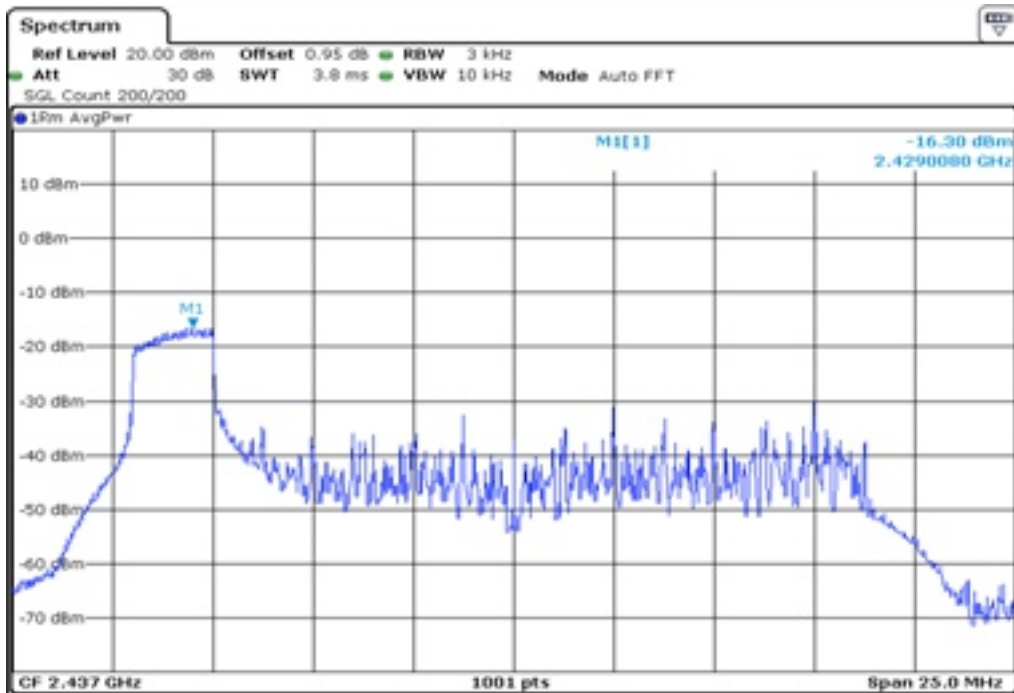

Test Band				WLAN_2.4GHz_AX			
Antenna				Ant 0			
Test Parameters for Channel Bandwidths							
Test Item	No.	Mode	Channel	Bandwidth	RU Tone	RB index	Verdict
Peak Power Spectrul Density	1	802.11ax HE20	1	20 MHz	26	Low	Pass
	2	802.11ax HE20	1	20 MHz	26	Middle	Pass
	3	802.11ax HE20	1	20 MHz	26	High	Pass
	4	802.11ax HE20	6	20 MHz	26	Low	Pass
	5	802.11ax HE20	6	20 MHz	26	Middle	Pass
	6	802.11ax HE20	6	20 MHz	26	High	Pass
	7	802.11ax HE20	11	20 MHz	26	Low	Pass
	8	802.11ax HE20	11	20 MHz	26	Middle	Pass
	9	802.11ax HE20	11	20 MHz	26	High	Pass
	10	802.11ax HE20	1	20 MHz	52	Low	Pass
	11	802.11ax HE20	1	20 MHz	52	Middle	Pass
	12	802.11ax HE20	1	20 MHz	52	High	Pass
	13	802.11ax HE20	6	20 MHz	52	Low	Pass
	14	802.11ax HE20	6	20 MHz	52	Middle	Pass
	15	802.11ax HE20	6	20 MHz	52	High	Pass
	16	802.11ax HE20	11	20 MHz	52	Low	Pass
	17	802.11ax HE20	11	20 MHz	52	Middle	Pass
	18	802.11ax HE20	11	20 MHz	52	High	Pass
	19	802.11ax HE20	1	20 MHz	106	Low	Pass
	20	802.11ax HE20	1	20 MHz	106	High	Pass
	21	802.11ax HE20	6	20 MHz	106	Low	Pass
	22	802.11ax HE20	6	20 MHz	106	High	Pass
	23	802.11ax HE20	11	20 MHz	106	Low	Pass
	24	802.11ax HE20	11	20 MHz	106	High	Pass
	25	802.11ax HE20	1	20 MHz	242	-	Pass
	26	802.11ax HE20	6	20 MHz	242	-	Pass
	27	802.11ax HE20	11	20 MHz	242	-	Pass
	28	802.11ax HE20	1	20 MHz	SU	-	Pass
	29	802.11ax HE20	6	20 MHz	SU	-	Pass
	30	802.11ax HE20	11	20 MHz	SU	-	Pass

1	Peak Power Spectrul Density
---	-----------------------------

2	Peak Power Spectrul Density
---	-----------------------------

3 Peak Power Spectrul Density

4 Peak Power Spectrul Density

5 Peak Power Spectrul Density