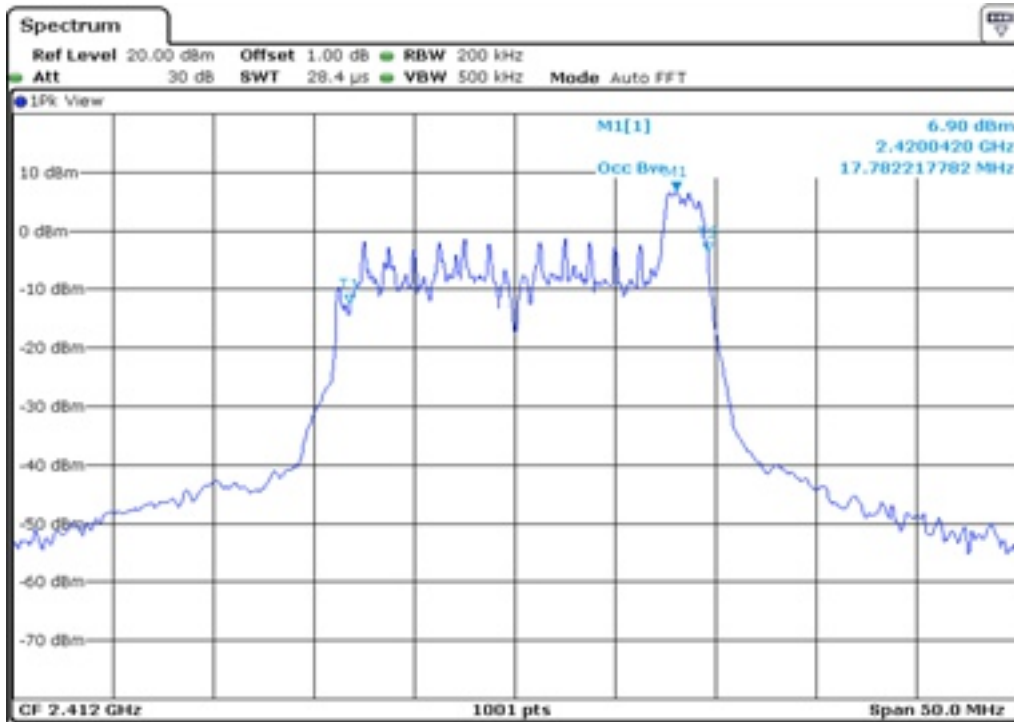

30	99% Occupied Bandwidth
----	------------------------

Test Band				WLAN_2.4GHz_AX			
Antenna				Ant 1			
Test Parameters for Channel Bandwidths							
Test Item	No.	Mode	Channel	Bandwidth	RU Tone	RB index	Verdict
99% Occupied Bandwidth	1	802.11ax HE20	1	20 MHz	26	Low	Pass
	2	802.11ax HE20	1	20 MHz	26	Middle	Pass
	3	802.11ax HE20	1	20 MHz	26	High	Pass
	4	802.11ax HE20	6	20 MHz	26	Low	Pass
	5	802.11ax HE20	6	20 MHz	26	Middle	Pass
	6	802.11ax HE20	6	20 MHz	26	High	Pass
	7	802.11ax HE20	11	20 MHz	26	Low	Pass
	8	802.11ax HE20	11	20 MHz	26	Middle	Pass
	9	802.11ax HE20	11	20 MHz	26	High	Pass
	10	802.11ax HE20	1	20 MHz	52	Low	Pass
	11	802.11ax HE20	1	20 MHz	52	Middle	Pass
	12	802.11ax HE20	1	20 MHz	52	High	Pass
	13	802.11ax HE20	6	20 MHz	52	Low	Pass
	14	802.11ax HE20	6	20 MHz	52	Middle	Pass
	15	802.11ax HE20	6	20 MHz	52	High	Pass
	16	802.11ax HE20	11	20 MHz	52	Low	Pass
	17	802.11ax HE20	11	20 MHz	52	Middle	Pass
	18	802.11ax HE20	11	20 MHz	52	High	Pass
	19	802.11ax HE20	1	20 MHz	106	Low	Pass
	20	802.11ax HE20	1	20 MHz	106	High	Pass
	21	802.11ax HE20	6	20 MHz	106	Low	Pass
	22	802.11ax HE20	6	20 MHz	106	High	Pass
	23	802.11ax HE20	11	20 MHz	106	Low	Pass
	24	802.11ax HE20	11	20 MHz	106	High	Pass
	25	802.11ax HE20	1	20 MHz	242	-	Pass
	26	802.11ax HE20	6	20 MHz	242	-	Pass
	27	802.11ax HE20	11	20 MHz	242	-	Pass
	28	802.11ax HE20	1	20 MHz	SU	-	Pass
	29	802.11ax HE20	6	20 MHz	SU	-	Pass
	30	802.11ax HE20	11	20 MHz	SU	-	Pass

1	99% Occupied Bandwidth
---	------------------------

2	99% Occupied Bandwidth
---	------------------------

3 99% Occupied Bandwidth

4 99% Occupied Bandwidth

5 99% Occupied Bandwidth

6 99% Occupied Bandwidth