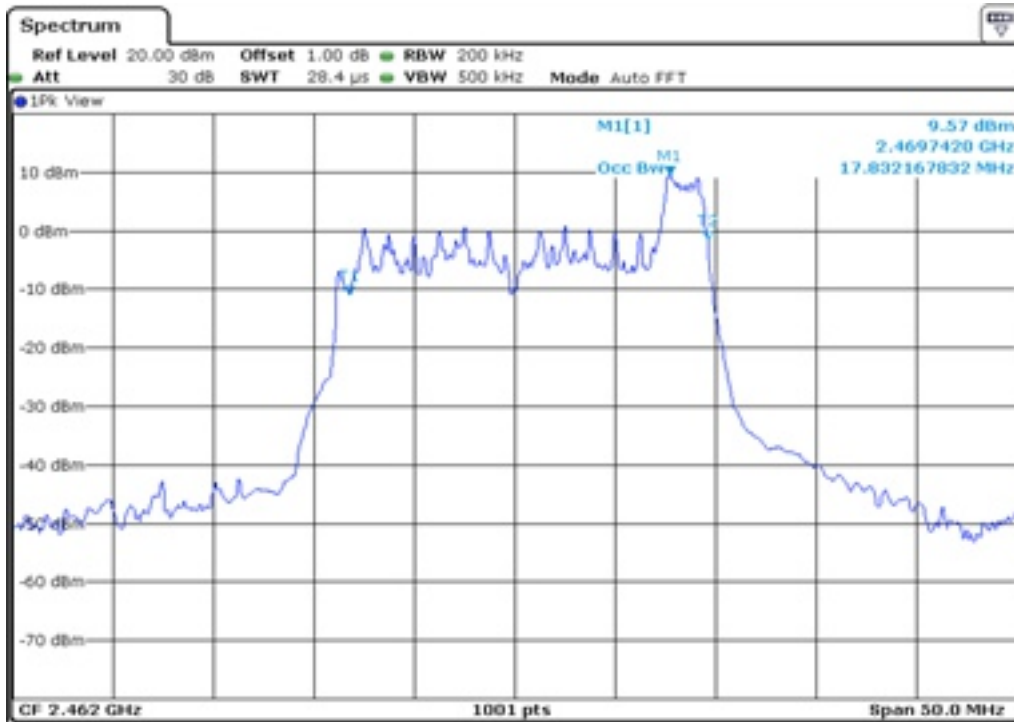

30	99% Occupied Bandwidth
----	------------------------

Test Band				WLAN_2.4GHz_AX			
Antenna				Ant 1			
Test Parameters for Channel Bandwidths							
Test Item	No.	Mode	Channel	Bandwidth	RU Tone	RB index	Verdict
99% Occupied Bandwidth	1	802.11ax HE20	1	20 MHz	26	Low	Pass
	2	802.11ax HE20	1	20 MHz	26	Middle	Pass
	3	802.11ax HE20	1	20 MHz	26	High	Pass
	4	802.11ax HE20	6	20 MHz	26	Low	Pass
	5	802.11ax HE20	6	20 MHz	26	Middle	Pass
	6	802.11ax HE20	6	20 MHz	26	High	Pass
	7	802.11ax HE20	11	20 MHz	26	Low	Pass
	8	802.11ax HE20	11	20 MHz	26	Middle	Pass
	9	802.11ax HE20	11	20 MHz	26	High	Pass
	10	802.11ax HE20	1	20 MHz	52	Low	Pass
	11	802.11ax HE20	1	20 MHz	52	Middle	Pass
	12	802.11ax HE20	1	20 MHz	52	High	Pass
	13	802.11ax HE20	6	20 MHz	52	Low	Pass
	14	802.11ax HE20	6	20 MHz	52	Middle	Pass
	15	802.11ax HE20	6	20 MHz	52	High	Pass
	16	802.11ax HE20	11	20 MHz	52	Low	Pass
	17	802.11ax HE20	11	20 MHz	52	Middle	Pass
	18	802.11ax HE20	11	20 MHz	52	High	Pass
	19	802.11ax HE20	1	20 MHz	106	Low	Pass
	20	802.11ax HE20	1	20 MHz	106	High	Pass
	21	802.11ax HE20	6	20 MHz	106	Low	Pass
	22	802.11ax HE20	6	20 MHz	106	High	Pass
	23	802.11ax HE20	11	20 MHz	106	Low	Pass
	24	802.11ax HE20	11	20 MHz	106	High	Pass
	25	802.11ax HE20	1	20 MHz	242	-	Pass
	26	802.11ax HE20	6	20 MHz	242	-	Pass
	27	802.11ax HE20	11	20 MHz	242	-	Pass
	28	802.11ax HE20	1	20 MHz	SU	-	Pass
	29	802.11ax HE20	6	20 MHz	SU	-	Pass
	30	802.11ax HE20	11	20 MHz	SU	-	Pass

1	99% Occupied Bandwidth
---	------------------------

2	99% Occupied Bandwidth
---	------------------------

3 99% Occupied Bandwidth

4 99% Occupied Bandwidth

5 99% Occupied Bandwidth

6 99% Occupied Bandwidth

7 99% Occupied Bandwidth

8 99% Occupied Bandwidth

9	99% Occupied Bandwidth
---	------------------------

10	99% Occupied Bandwidth
----	------------------------

11	99% Occupied Bandwidth
----	------------------------