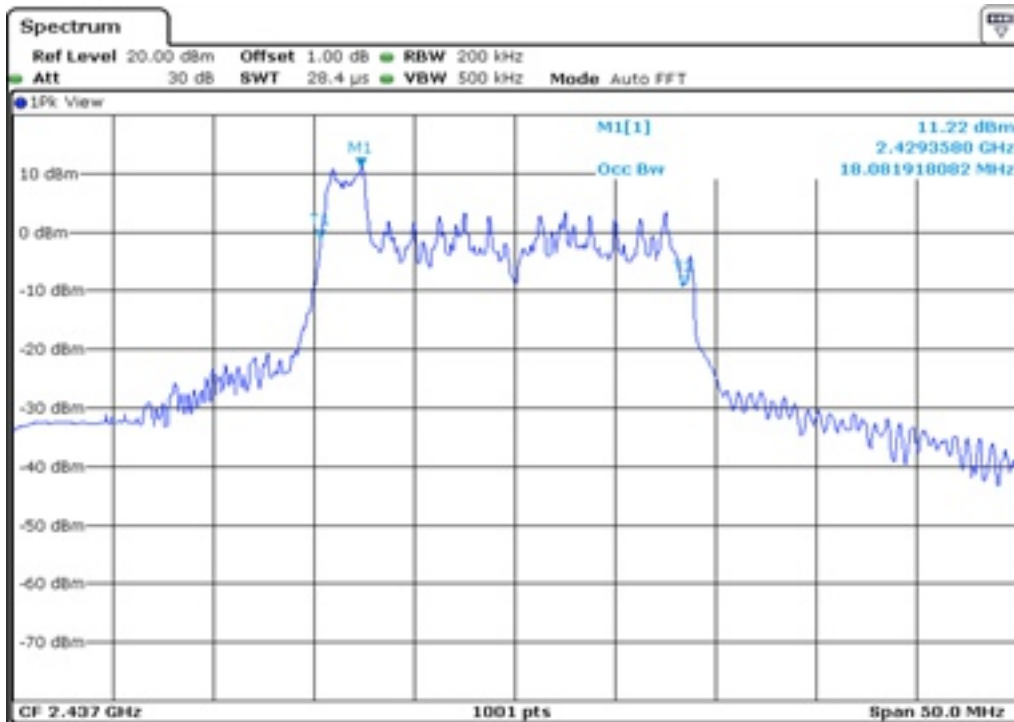

3 99% Occupied Bandwidth