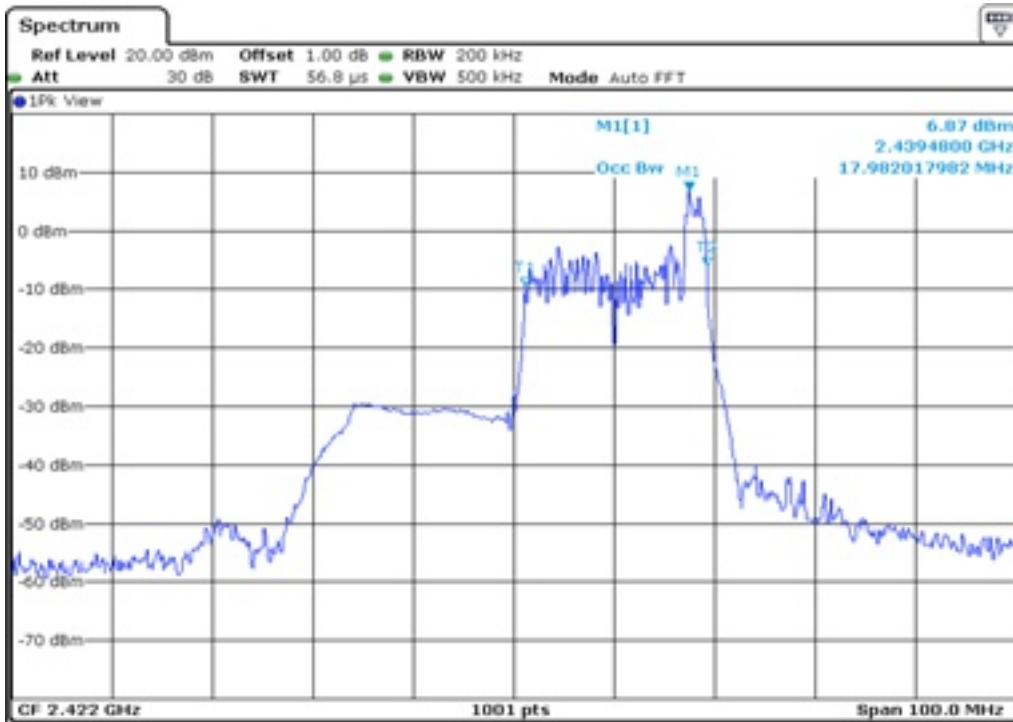

2	99% Occupied Bandwidth

3 99% Occupied Bandwidth