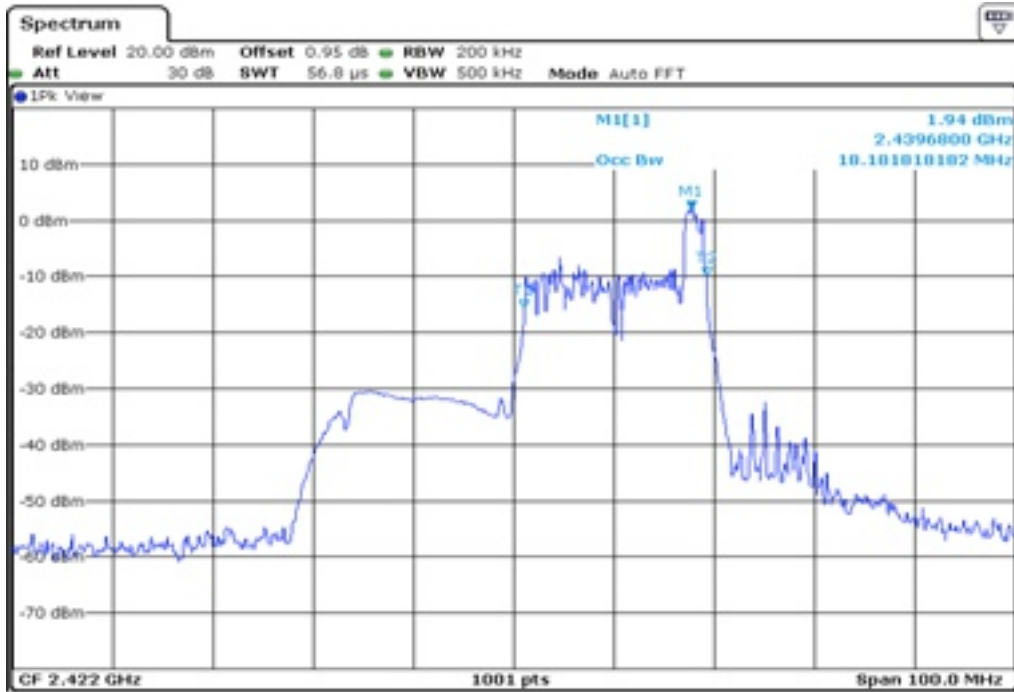

2	99% Occupied Bandwidth

3	99% Occupied Bandwidth