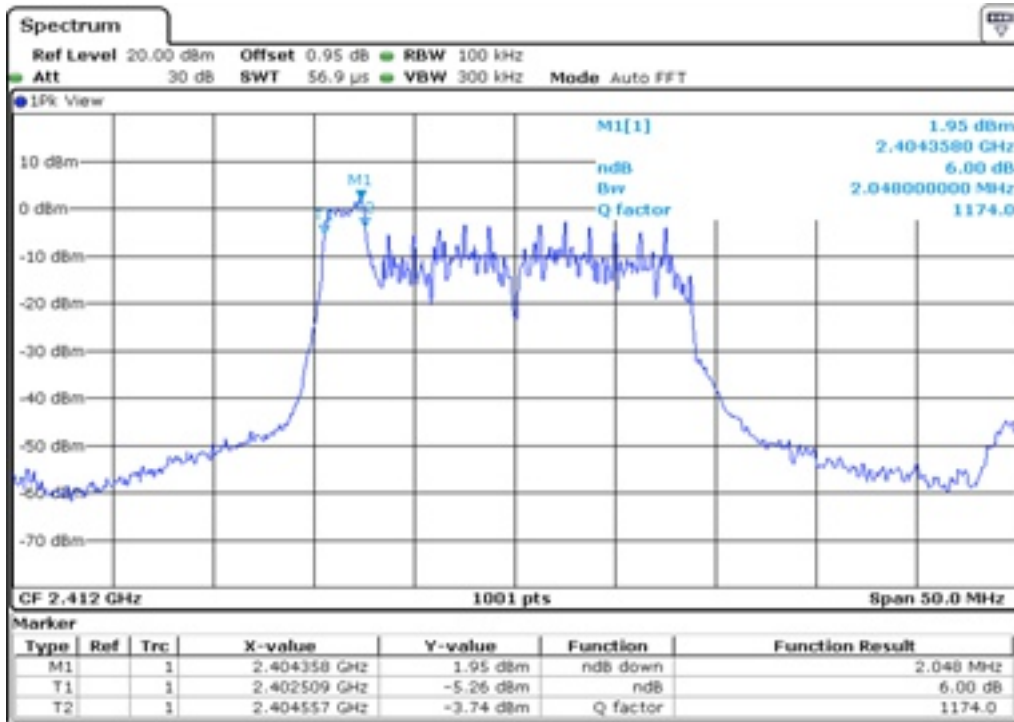

Appendix Data

1. MINIMUM 6 DB BANDWIDTH.....	1
2. 100 KHZ BANDWIDTH OUTSIDE THE FREQUENCY BAND	84
3. 99% OCCUPIED BANDWIDTH	304
4. PEAK POWER SPECTRAL DENSITY	386

Test Band				WLAN_2.4GHz_AX			
Antenna				Ant 0			
Test Parameters for Channel Bandwidths							
Test Item	No.	Mode	Channel	Bandwidth	RU Tone	RB index	Verdict
6 dB Bandwidth	1	802.11ax HE20	1	20 MHz	26	Low	Pass
	2	802.11ax HE20	1	20 MHz	26	Middle	Pass
	3	802.11ax HE20	1	20 MHz	26	High	Pass
	4	802.11ax HE20	6	20 MHz	26	Low	Pass
	5	802.11ax HE20	6	20 MHz	26	Middle	Pass
	6	802.11ax HE20	6	20 MHz	26	High	Pass
	7	802.11ax HE20	11	20 MHz	26	Low	Pass
	8	802.11ax HE20	11	20 MHz	26	Middle	Pass
	9	802.11ax HE20	11	20 MHz	26	High	Pass
	10	802.11ax HE20	1	20 MHz	52	Low	Pass
	11	802.11ax HE20	1	20 MHz	52	Middle	Pass
	12	802.11ax HE20	1	20 MHz	52	High	Pass
	13	802.11ax HE20	6	20 MHz	52	Low	Pass
	14	802.11ax HE20	6	20 MHz	52	Middle	Pass
	15	802.11ax HE20	6	20 MHz	52	High	Pass
	16	802.11ax HE20	11	20 MHz	52	Low	Pass
	17	802.11ax HE20	11	20 MHz	52	Middle	Pass
	18	802.11ax HE20	11	20 MHz	52	High	Pass
	19	802.11ax HE20	1	20 MHz	106	Low	Pass
	20	802.11ax HE20	1	20 MHz	106	High	Pass
	21	802.11ax HE20	6	20 MHz	106	Low	Pass
	22	802.11ax HE20	6	20 MHz	106	High	Pass
	23	802.11ax HE20	11	20 MHz	106	Low	Pass
	24	802.11ax HE20	11	20 MHz	106	High	Pass
	25	802.11ax HE20	1	20 MHz	242	-	Pass
	26	802.11ax HE20	6	20 MHz	242	-	Pass
	27	802.11ax HE20	11	20 MHz	242	-	Pass
	28	802.11ax HE20	1	20 MHz	SU	-	Pass
	29	802.11ax HE20	6	20 MHz	SU	-	Pass
	30	802.11ax HE20	11	20 MHz	SU	-	Pass

1 6 dB Bandwidth

2 6 dB Bandwidth

3 6 dB Bandwidth

4 6 dB Bandwidth

5 6 dB Bandwidth

6 6 dB Bandwidth

7 6 dB Bandwidth

8 6 dB Bandwidth