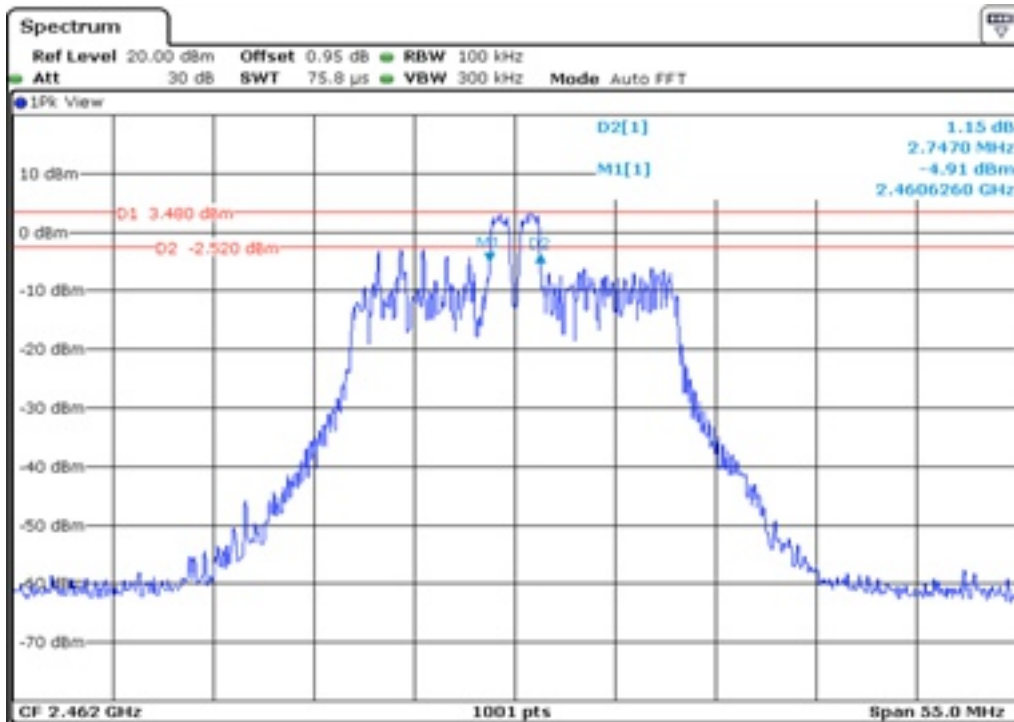

Appendix Data

1. MINIMUM 6 DB BANDWIDTH.....	1
2. 100 KHZ BANDWIDTH OUTSIDE THE FREQUENCY BAND	84
3. 99% OCCUPIED BANDWIDTH	304
4. PEAK POWER SPECTRAL DENSITY	386

Test Band				WLAN_2.4GHz_AX			
Antenna				Ant 0			
Test Parameters for Channel Bandwidths							
Test Item	No.	Mode	Channel	Bandwidth	RU Tone	RB index	Verdict
6 dB Bandwidth	1	802.11ax HE20	1	20 MHz	26	Low	Pass
	2	802.11ax HE20	1	20 MHz	26	Middle	Pass
	3	802.11ax HE20	1	20 MHz	26	High	Pass
	4	802.11ax HE20	6	20 MHz	26	Low	Pass
	5	802.11ax HE20	6	20 MHz	26	Middle	Pass
	6	802.11ax HE20	6	20 MHz	26	High	Pass
	7	802.11ax HE20	11	20 MHz	26	Low	Pass
	8	802.11ax HE20	11	20 MHz	26	Middle	Pass
	9	802.11ax HE20	11	20 MHz	26	High	Pass
	10	802.11ax HE20	1	20 MHz	52	Low	Pass
	11	802.11ax HE20	1	20 MHz	52	Middle	Pass
	12	802.11ax HE20	1	20 MHz	52	High	Pass
	13	802.11ax HE20	6	20 MHz	52	Low	Pass
	14	802.11ax HE20	6	20 MHz	52	Middle	Pass
	15	802.11ax HE20	6	20 MHz	52	High	Pass
	16	802.11ax HE20	11	20 MHz	52	Low	Pass
	17	802.11ax HE20	11	20 MHz	52	Middle	Pass
	18	802.11ax HE20	11	20 MHz	52	High	Pass
	19	802.11ax HE20	1	20 MHz	106	Low	Pass
	20	802.11ax HE20	1	20 MHz	106	High	Pass
	21	802.11ax HE20	6	20 MHz	106	Low	Pass
	22	802.11ax HE20	6	20 MHz	106	High	Pass
	23	802.11ax HE20	11	20 MHz	106	Low	Pass
	24	802.11ax HE20	11	20 MHz	106	High	Pass
	25	802.11ax HE20	1	20 MHz	242	-	Pass
	26	802.11ax HE20	6	20 MHz	242	-	Pass
	27	802.11ax HE20	11	20 MHz	242	-	Pass
	28	802.11ax HE20	1	20 MHz	SU	-	Pass
	29	802.11ax HE20	6	20 MHz	SU	-	Pass
	30	802.11ax HE20	11	20 MHz	SU	-	Pass

1 6 dB Bandwidth

2 6 dB Bandwidth

3 6 dB Bandwidth

4 6 dB Bandwidth

5 6 dB Bandwidth

6 6 dB Bandwidth

7 6 dB Bandwidth

8 6 dB Bandwidth