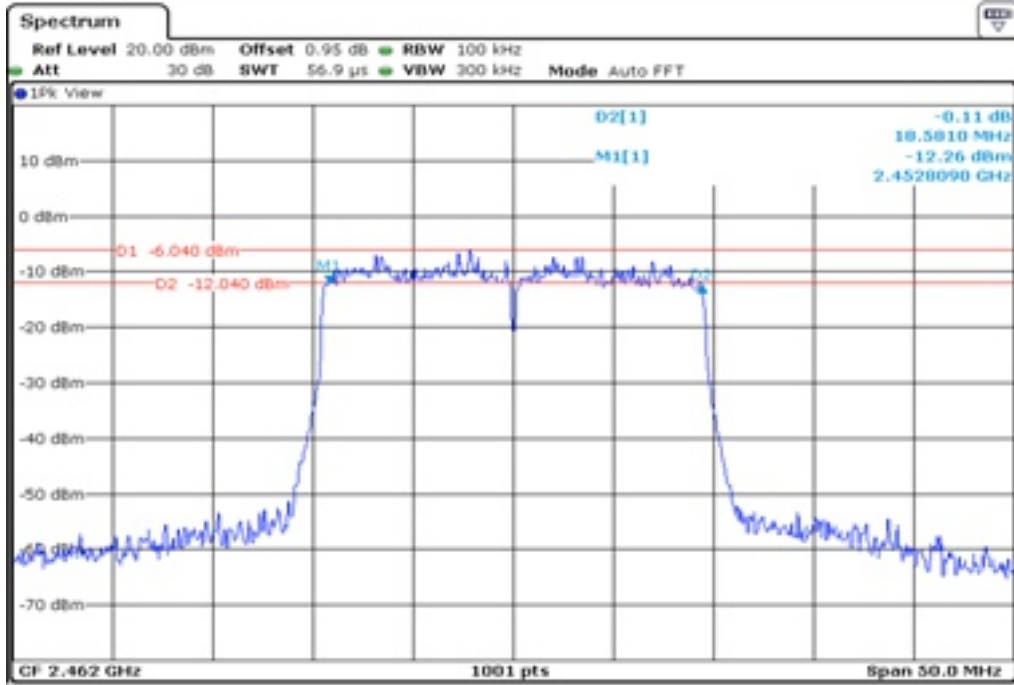

24 6 dB Bandwidth

25	6 dB Bandwidth
----	----------------

26	6 dB Bandwidth
----	----------------

27	6 dB Bandwidth
----	----------------

28 6 dB Bandwidth

29 6 dB Bandwidth

30	6 dB Bandwidth
----	----------------

Test Band				WLAN_2.4GHz_AX			
Antenna				Ant 1			
Test Parameters for Channel Bandwidths							
Test Item	No.	Mode	Channel	Bandwidth	RU Tone	RB index	Verdict
6 dB Bandwidth	1	802.11ax HE20	1	20 MHz	26	Low	Pass
	2	802.11ax HE20	1	20 MHz	26	Middle	Pass
	3	802.11ax HE20	1	20 MHz	26	High	Pass
	4	802.11ax HE20	6	20 MHz	26	Low	Pass
	5	802.11ax HE20	6	20 MHz	26	Middle	Pass
	6	802.11ax HE20	6	20 MHz	26	High	Pass
	7	802.11ax HE20	11	20 MHz	26	Low	Pass
	8	802.11ax HE20	11	20 MHz	26	Middle	Pass
	9	802.11ax HE20	11	20 MHz	26	High	Pass
	10	802.11ax HE20	1	20 MHz	52	Low	Pass
	11	802.11ax HE20	1	20 MHz	52	Middle	Pass
	12	802.11ax HE20	1	20 MHz	52	High	Pass
	13	802.11ax HE20	6	20 MHz	52	Low	Pass
	14	802.11ax HE20	6	20 MHz	52	Middle	Pass
	15	802.11ax HE20	6	20 MHz	52	High	Pass
	16	802.11ax HE20	11	20 MHz	52	Low	Pass
	17	802.11ax HE20	11	20 MHz	52	Middle	Pass
	18	802.11ax HE20	11	20 MHz	52	High	Pass
	19	802.11ax HE20	1	20 MHz	106	Low	Pass
	20	802.11ax HE20	1	20 MHz	106	High	Pass
	21	802.11ax HE20	6	20 MHz	106	Low	Pass
	22	802.11ax HE20	6	20 MHz	106	High	Pass
	23	802.11ax HE20	11	20 MHz	106	Low	Pass
	24	802.11ax HE20	11	20 MHz	106	High	Pass
	25	802.11ax HE20	1	20 MHz	242	-	Pass
	26	802.11ax HE20	6	20 MHz	242	-	Pass
	27	802.11ax HE20	11	20 MHz	242	-	Pass
	28	802.11ax HE20	1	20 MHz	SU	-	Pass
	29	802.11ax HE20	6	20 MHz	SU	-	Pass
	30	802.11ax HE20	11	20 MHz	SU	-	Pass