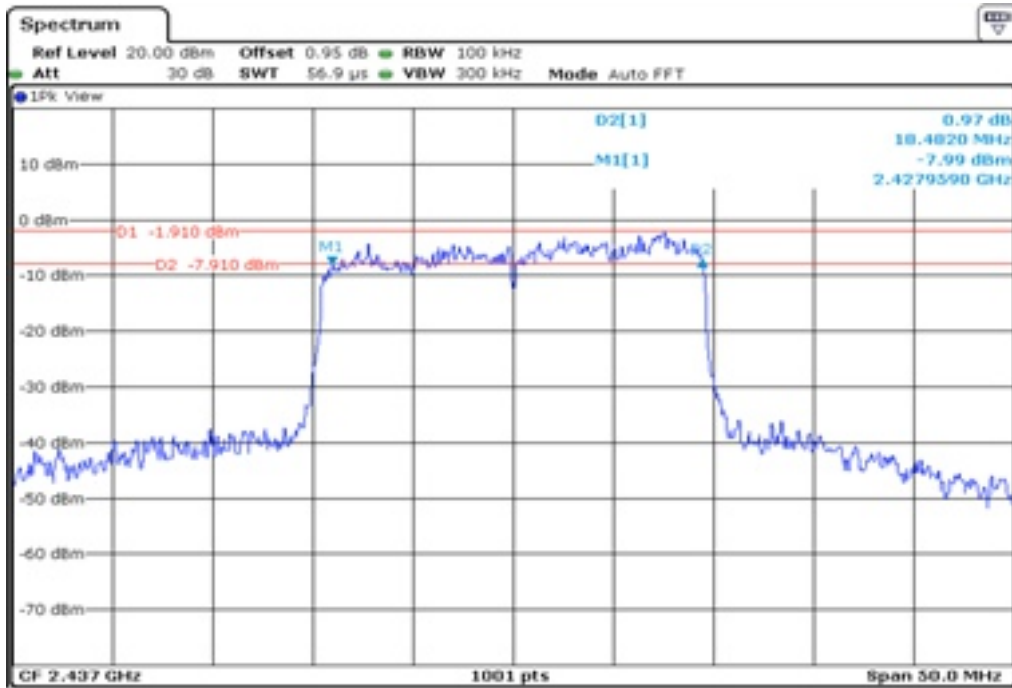

17 6 dB Bandwidth

18

6 dB Bandwidth

19 6 dB Bandwidth

20 6 dB Bandwidth

21 6 dB Bandwidth

22 6 dB Bandwidth

23 6 dB Bandwidth

24 6 dB Bandwidth

25	6 dB Bandwidth
----	----------------

26	6 dB Bandwidth
----	----------------

27	6 dB Bandwidth
----	----------------

28 6 dB Bandwidth

29 6 dB Bandwidth

30	6 dB Bandwidth
----	----------------

Test Band				WLAN_2.4GHz_AX			
Antenna				Ant 1			
Test Parameters for Channel Bandwidths							
Test Item	No.	Mode	Channel	Bandwidth	RU Tone	RB index	Verdict
6 dB Bandwidth	1	802.11ax HE20	1	20 MHz	26	Low	Pass
	2	802.11ax HE20	1	20 MHz	26	Middle	Pass
	3	802.11ax HE20	1	20 MHz	26	High	Pass
	4	802.11ax HE20	6	20 MHz	26	Low	Pass
	5	802.11ax HE20	6	20 MHz	26	Middle	Pass
	6	802.11ax HE20	6	20 MHz	26	High	Pass
	7	802.11ax HE20	11	20 MHz	26	Low	Pass
	8	802.11ax HE20	11	20 MHz	26	Middle	Pass
	9	802.11ax HE20	11	20 MHz	26	High	Pass
	10	802.11ax HE20	1	20 MHz	52	Low	Pass
	11	802.11ax HE20	1	20 MHz	52	Middle	Pass
	12	802.11ax HE20	1	20 MHz	52	High	Pass
	13	802.11ax HE20	6	20 MHz	52	Low	Pass
	14	802.11ax HE20	6	20 MHz	52	Middle	Pass
	15	802.11ax HE20	6	20 MHz	52	High	Pass
	16	802.11ax HE20	11	20 MHz	52	Low	Pass
	17	802.11ax HE20	11	20 MHz	52	Middle	Pass
	18	802.11ax HE20	11	20 MHz	52	High	Pass
	19	802.11ax HE20	1	20 MHz	106	Low	Pass
	20	802.11ax HE20	1	20 MHz	106	High	Pass
	21	802.11ax HE20	6	20 MHz	106	Low	Pass
	22	802.11ax HE20	6	20 MHz	106	High	Pass
	23	802.11ax HE20	11	20 MHz	106	Low	Pass
	24	802.11ax HE20	11	20 MHz	106	High	Pass
	25	802.11ax HE20	1	20 MHz	242	-	Pass
	26	802.11ax HE20	6	20 MHz	242	-	Pass
	27	802.11ax HE20	11	20 MHz	242	-	Pass
	28	802.11ax HE20	1	20 MHz	SU	-	Pass
	29	802.11ax HE20	6	20 MHz	SU	-	Pass
	30	802.11ax HE20	11	20 MHz	SU	-	Pass