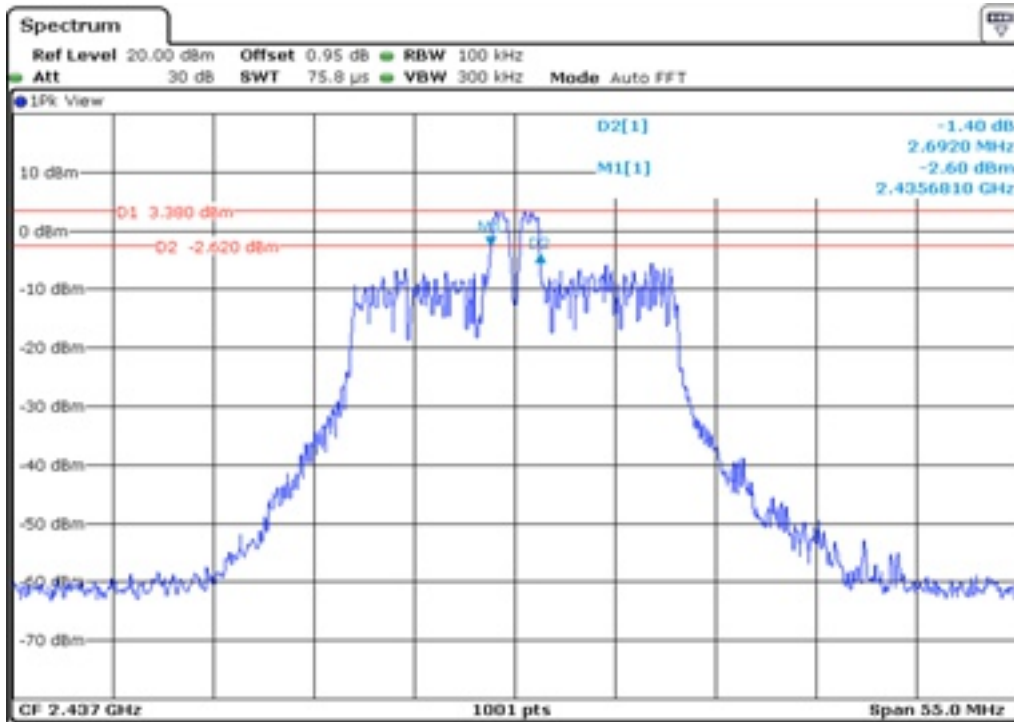

Appendix Data

1. MINIMUM 6 DB BANDWIDTH.....	1
2. 100 KHZ BANDWIDTH OUTSIDE THE FREQUENCY BAND	84
3. 99% OCCUPIED BANDWIDTH	304
4. PEAK POWER SPECTRAL DENSITY	386

Test Band				WLAN_2.4GHz_AX			
Antenna				Ant 0			
Test Parameters for Channel Bandwidths							
Test Item	No.	Mode	Channel	Bandwidth	RU Tone	RB index	Verdict
6 dB Bandwidth	1	802.11ax HE20	1	20 MHz	26	Low	Pass
	2	802.11ax HE20	1	20 MHz	26	Middle	Pass
	3	802.11ax HE20	1	20 MHz	26	High	Pass
	4	802.11ax HE20	6	20 MHz	26	Low	Pass
	5	802.11ax HE20	6	20 MHz	26	Middle	Pass
	6	802.11ax HE20	6	20 MHz	26	High	Pass
	7	802.11ax HE20	11	20 MHz	26	Low	Pass
	8	802.11ax HE20	11	20 MHz	26	Middle	Pass
	9	802.11ax HE20	11	20 MHz	26	High	Pass
	10	802.11ax HE20	1	20 MHz	52	Low	Pass
	11	802.11ax HE20	1	20 MHz	52	Middle	Pass
	12	802.11ax HE20	1	20 MHz	52	High	Pass
	13	802.11ax HE20	6	20 MHz	52	Low	Pass
	14	802.11ax HE20	6	20 MHz	52	Middle	Pass
	15	802.11ax HE20	6	20 MHz	52	High	Pass
	16	802.11ax HE20	11	20 MHz	52	Low	Pass
	17	802.11ax HE20	11	20 MHz	52	Middle	Pass
	18	802.11ax HE20	11	20 MHz	52	High	Pass
	19	802.11ax HE20	1	20 MHz	106	Low	Pass
	20	802.11ax HE20	1	20 MHz	106	High	Pass
	21	802.11ax HE20	6	20 MHz	106	Low	Pass
	22	802.11ax HE20	6	20 MHz	106	High	Pass
	23	802.11ax HE20	11	20 MHz	106	Low	Pass
	24	802.11ax HE20	11	20 MHz	106	High	Pass
	25	802.11ax HE20	1	20 MHz	242	-	Pass
	26	802.11ax HE20	6	20 MHz	242	-	Pass
	27	802.11ax HE20	11	20 MHz	242	-	Pass
	28	802.11ax HE20	1	20 MHz	SU	-	Pass
	29	802.11ax HE20	6	20 MHz	SU	-	Pass
	30	802.11ax HE20	11	20 MHz	SU	-	Pass

1 6 dB Bandwidth

2 6 dB Bandwidth

3 6 dB Bandwidth

4 6 dB Bandwidth

5 6 dB Bandwidth

6 6 dB Bandwidth

7 6 dB Bandwidth

8 6 dB Bandwidth