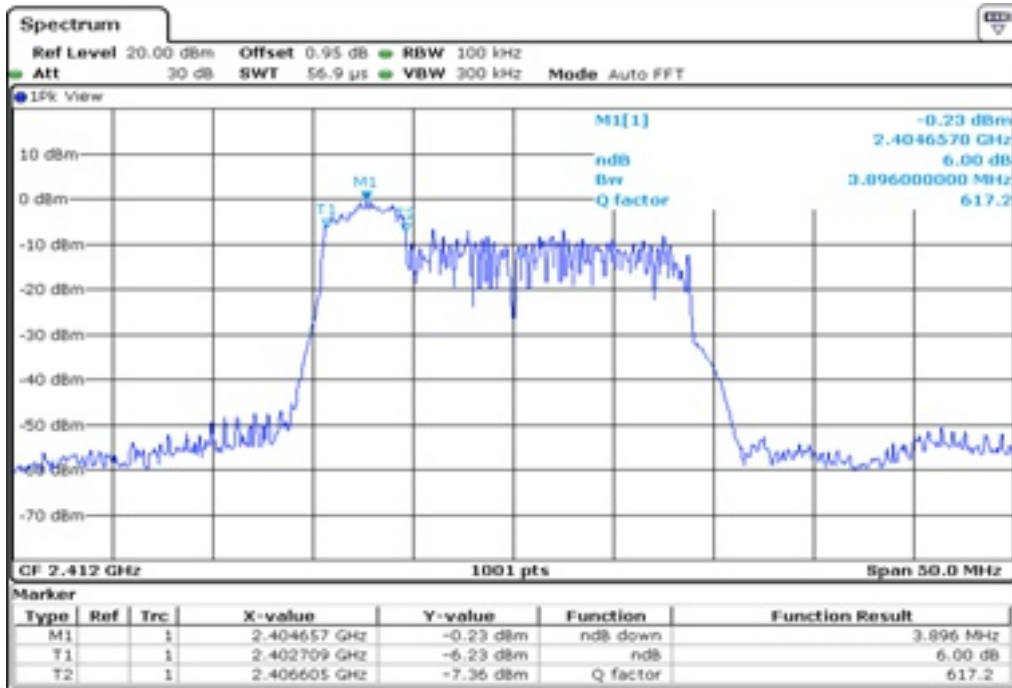

10 6 dB Bandwidth