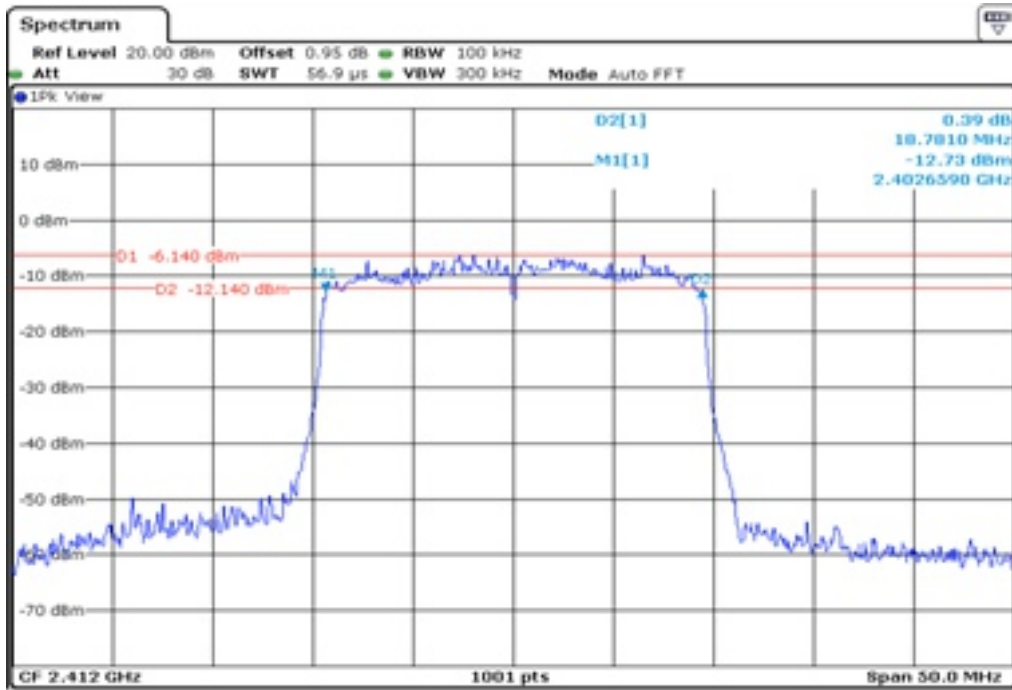

24 6 dB Bandwidth

25	6 dB Bandwidth
----	----------------

26	6 dB Bandwidth
----	----------------

27	6 dB Bandwidth
----	----------------

28 6 dB Bandwidth

29 6 dB Bandwidth

30	6 dB Bandwidth
----	----------------

Test Band				WLAN_2.4GHz_AX			
Antenna				Ant 1			
Test Parameters for Channel Bandwidths							
Test Item	No.	Mode	Channel	Bandwidth	RU Tone	RB index	Verdict
6 dB Bandwidth	1	802.11ax HE20	1	20 MHz	26	Low	Pass
	2	802.11ax HE20	1	20 MHz	26	Middle	Pass
	3	802.11ax HE20	1	20 MHz	26	High	Pass
	4	802.11ax HE20	6	20 MHz	26	Low	Pass
	5	802.11ax HE20	6	20 MHz	26	Middle	Pass
	6	802.11ax HE20	6	20 MHz	26	High	Pass
	7	802.11ax HE20	11	20 MHz	26	Low	Pass
	8	802.11ax HE20	11	20 MHz	26	Middle	Pass
	9	802.11ax HE20	11	20 MHz	26	High	Pass
	10	802.11ax HE20	1	20 MHz	52	Low	Pass
	11	802.11ax HE20	1	20 MHz	52	Middle	Pass
	12	802.11ax HE20	1	20 MHz	52	High	Pass
	13	802.11ax HE20	6	20 MHz	52	Low	Pass
	14	802.11ax HE20	6	20 MHz	52	Middle	Pass
	15	802.11ax HE20	6	20 MHz	52	High	Pass
	16	802.11ax HE20	11	20 MHz	52	Low	Pass
	17	802.11ax HE20	11	20 MHz	52	Middle	Pass
	18	802.11ax HE20	11	20 MHz	52	High	Pass
	19	802.11ax HE20	1	20 MHz	106	Low	Pass
	20	802.11ax HE20	1	20 MHz	106	High	Pass
	21	802.11ax HE20	6	20 MHz	106	Low	Pass
	22	802.11ax HE20	6	20 MHz	106	High	Pass
	23	802.11ax HE20	11	20 MHz	106	Low	Pass
	24	802.11ax HE20	11	20 MHz	106	High	Pass
	25	802.11ax HE20	1	20 MHz	242	-	Pass
	26	802.11ax HE20	6	20 MHz	242	-	Pass
	27	802.11ax HE20	11	20 MHz	242	-	Pass
	28	802.11ax HE20	1	20 MHz	SU	-	Pass
	29	802.11ax HE20	6	20 MHz	SU	-	Pass
	30	802.11ax HE20	11	20 MHz	SU	-	Pass