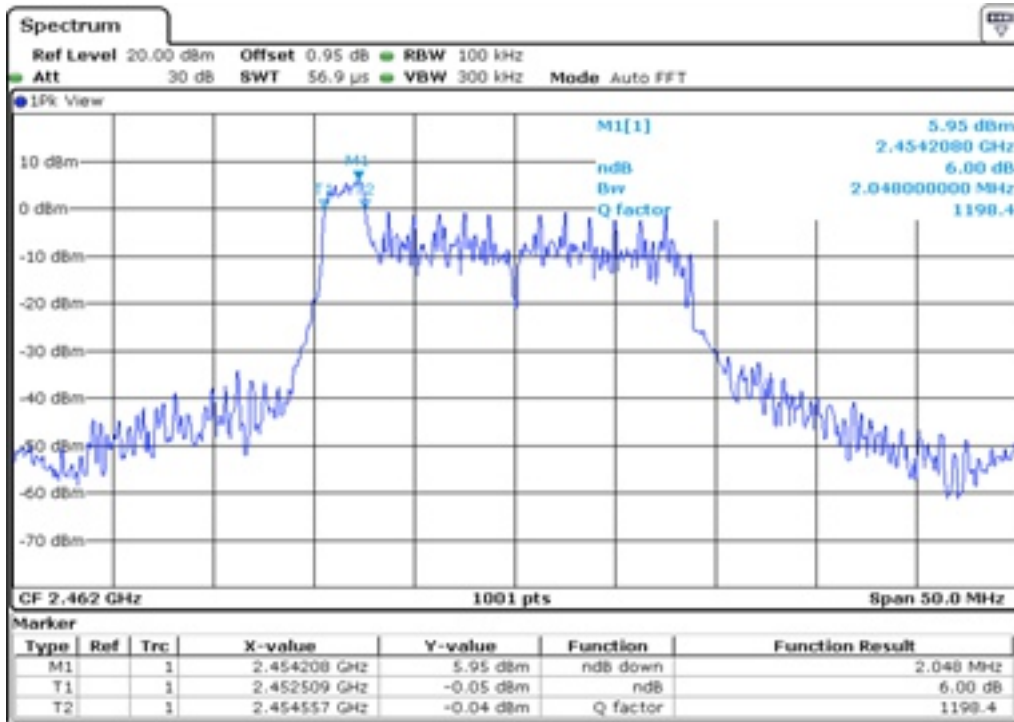

Appendix Data

1. MINIMUM 6 DB BANDWIDTH.....	1
2. 100 KHZ BANDWIDTH OUTSIDE THE FREQUENCY BAND	84
3. 99% OCCUPIED BANDWIDTH	304
4. PEAK POWER SPECTRAL DENSITY	386

Test Band				WLAN_2.4GHz_AX			
Antenna				Ant 0			
Test Parameters for Channel Bandwidths							
Test Item	No.	Mode	Channel	Bandwidth	RU Tone	RB index	Verdict
6 dB Bandwidth	1	802.11ax HE20	1	20 MHz	26	Low	Pass
	2	802.11ax HE20	1	20 MHz	26	Middle	Pass
	3	802.11ax HE20	1	20 MHz	26	High	Pass
	4	802.11ax HE20	6	20 MHz	26	Low	Pass
	5	802.11ax HE20	6	20 MHz	26	Middle	Pass
	6	802.11ax HE20	6	20 MHz	26	High	Pass
	7	802.11ax HE20	11	20 MHz	26	Low	Pass
	8	802.11ax HE20	11	20 MHz	26	Middle	Pass
	9	802.11ax HE20	11	20 MHz	26	High	Pass
	10	802.11ax HE20	1	20 MHz	52	Low	Pass
	11	802.11ax HE20	1	20 MHz	52	Middle	Pass
	12	802.11ax HE20	1	20 MHz	52	High	Pass
	13	802.11ax HE20	6	20 MHz	52	Low	Pass
	14	802.11ax HE20	6	20 MHz	52	Middle	Pass
	15	802.11ax HE20	6	20 MHz	52	High	Pass
	16	802.11ax HE20	11	20 MHz	52	Low	Pass
	17	802.11ax HE20	11	20 MHz	52	Middle	Pass
	18	802.11ax HE20	11	20 MHz	52	High	Pass
	19	802.11ax HE20	1	20 MHz	106	Low	Pass
	20	802.11ax HE20	1	20 MHz	106	High	Pass
	21	802.11ax HE20	6	20 MHz	106	Low	Pass
	22	802.11ax HE20	6	20 MHz	106	High	Pass
	23	802.11ax HE20	11	20 MHz	106	Low	Pass
	24	802.11ax HE20	11	20 MHz	106	High	Pass
	25	802.11ax HE20	1	20 MHz	242	-	Pass
	26	802.11ax HE20	6	20 MHz	242	-	Pass
	27	802.11ax HE20	11	20 MHz	242	-	Pass
	28	802.11ax HE20	1	20 MHz	SU	-	Pass
	29	802.11ax HE20	6	20 MHz	SU	-	Pass
	30	802.11ax HE20	11	20 MHz	SU	-	Pass

1 6 dB Bandwidth

2 6 dB Bandwidth

3 6 dB Bandwidth

4 6 dB Bandwidth

5 6 dB Bandwidth

6 6 dB Bandwidth

7 6 dB Bandwidth

8 6 dB Bandwidth