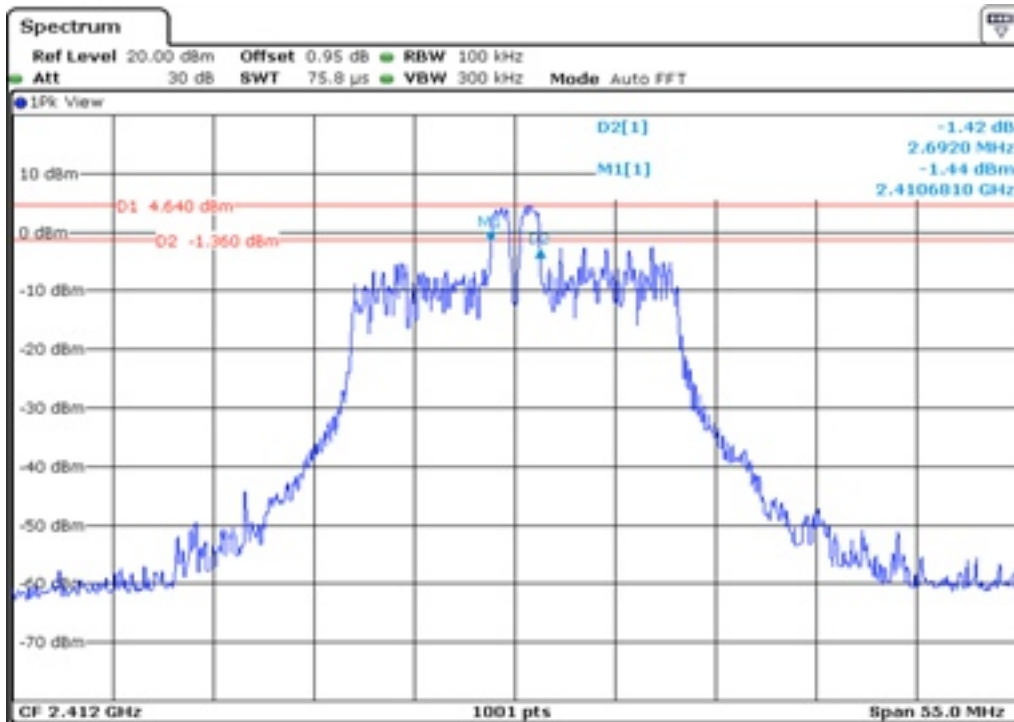

Appendix Data

1. MINIMUM 6 DB BANDWIDTH.....	1
2. 100 KHZ BANDWIDTH OUTSIDE THE FREQUENCY BAND	84
3. 99% OCCUPIED BANDWIDTH	304
4. PEAK POWER SPECTRAL DENSITY	386

Test Band				WLAN_2.4GHz_AX			
Antenna				Ant 0			
Test Parameters for Channel Bandwidths							
Test Item	No.	Mode	Channel	Bandwidth	RU Tone	RB index	Verdict
6 dB Bandwidth	1	802.11ax HE20	1	20 MHz	26	Low	Pass
	2	802.11ax HE20	1	20 MHz	26	Middle	Pass
	3	802.11ax HE20	1	20 MHz	26	High	Pass
	4	802.11ax HE20	6	20 MHz	26	Low	Pass
	5	802.11ax HE20	6	20 MHz	26	Middle	Pass
	6	802.11ax HE20	6	20 MHz	26	High	Pass
	7	802.11ax HE20	11	20 MHz	26	Low	Pass
	8	802.11ax HE20	11	20 MHz	26	Middle	Pass
	9	802.11ax HE20	11	20 MHz	26	High	Pass
	10	802.11ax HE20	1	20 MHz	52	Low	Pass
	11	802.11ax HE20	1	20 MHz	52	Middle	Pass
	12	802.11ax HE20	1	20 MHz	52	High	Pass
	13	802.11ax HE20	6	20 MHz	52	Low	Pass
	14	802.11ax HE20	6	20 MHz	52	Middle	Pass
	15	802.11ax HE20	6	20 MHz	52	High	Pass
	16	802.11ax HE20	11	20 MHz	52	Low	Pass
	17	802.11ax HE20	11	20 MHz	52	Middle	Pass
	18	802.11ax HE20	11	20 MHz	52	High	Pass
	19	802.11ax HE20	1	20 MHz	106	Low	Pass
	20	802.11ax HE20	1	20 MHz	106	High	Pass
	21	802.11ax HE20	6	20 MHz	106	Low	Pass
	22	802.11ax HE20	6	20 MHz	106	High	Pass
	23	802.11ax HE20	11	20 MHz	106	Low	Pass
	24	802.11ax HE20	11	20 MHz	106	High	Pass
	25	802.11ax HE20	1	20 MHz	242	-	Pass
	26	802.11ax HE20	6	20 MHz	242	-	Pass
	27	802.11ax HE20	11	20 MHz	242	-	Pass
	28	802.11ax HE20	1	20 MHz	SU	-	Pass
	29	802.11ax HE20	6	20 MHz	SU	-	Pass
	30	802.11ax HE20	11	20 MHz	SU	-	Pass

1 6 dB Bandwidth

2 6 dB Bandwidth

3 6 dB Bandwidth

4 6 dB Bandwidth

5 6 dB Bandwidth

6 6 dB Bandwidth

7 6 dB Bandwidth

8 6 dB Bandwidth