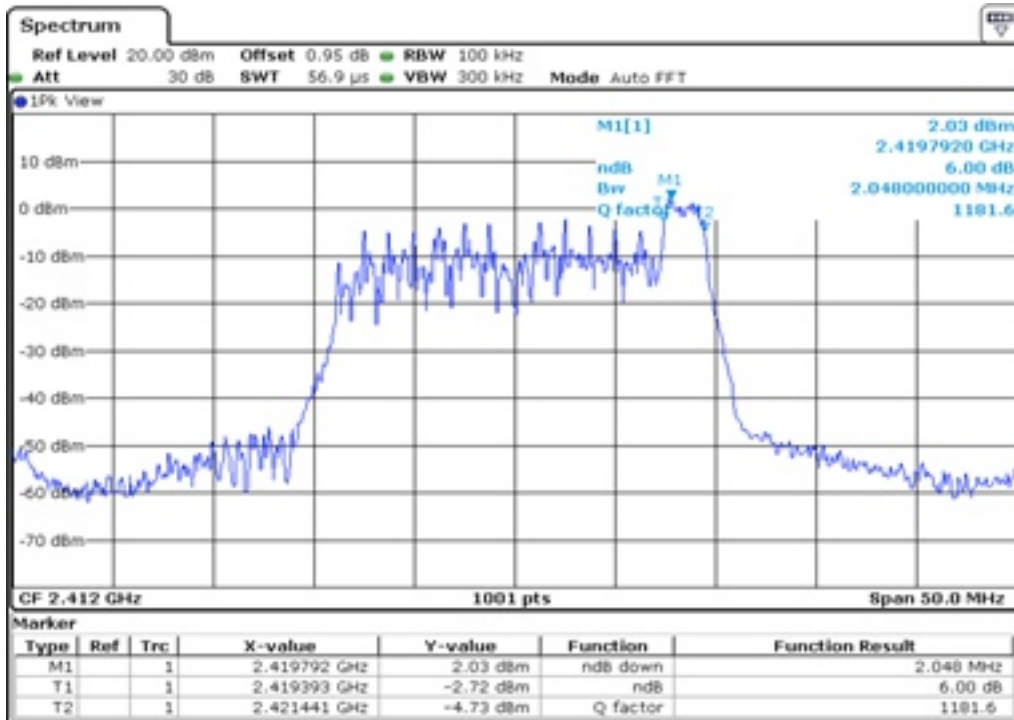

Appendix Data

1. MINIMUM 6 DB BANDWIDTH.....	1
2. 100 KHZ BANDWIDTH OUTSIDE THE FREQUENCY BAND	84
3. 99% OCCUPIED BANDWIDTH	304
4. PEAK POWER SPECTRAL DENSITY	386

Test Band				WLAN_2.4GHz_AX			
Antenna				Ant 0			
Test Parameters for Channel Bandwidths							
Test Item	No.	Mode	Channel	Bandwidth	RU Tone	RB index	Verdict
6 dB Bandwidth	1	802.11ax HE20	1	20 MHz	26	Low	Pass
	2	802.11ax HE20	1	20 MHz	26	Middle	Pass
	3	802.11ax HE20	1	20 MHz	26	High	Pass
	4	802.11ax HE20	6	20 MHz	26	Low	Pass
	5	802.11ax HE20	6	20 MHz	26	Middle	Pass
	6	802.11ax HE20	6	20 MHz	26	High	Pass
	7	802.11ax HE20	11	20 MHz	26	Low	Pass
	8	802.11ax HE20	11	20 MHz	26	Middle	Pass
	9	802.11ax HE20	11	20 MHz	26	High	Pass
	10	802.11ax HE20	1	20 MHz	52	Low	Pass
	11	802.11ax HE20	1	20 MHz	52	Middle	Pass
	12	802.11ax HE20	1	20 MHz	52	High	Pass
	13	802.11ax HE20	6	20 MHz	52	Low	Pass
	14	802.11ax HE20	6	20 MHz	52	Middle	Pass
	15	802.11ax HE20	6	20 MHz	52	High	Pass
	16	802.11ax HE20	11	20 MHz	52	Low	Pass
	17	802.11ax HE20	11	20 MHz	52	Middle	Pass
	18	802.11ax HE20	11	20 MHz	52	High	Pass
	19	802.11ax HE20	1	20 MHz	106	Low	Pass
	20	802.11ax HE20	1	20 MHz	106	High	Pass
	21	802.11ax HE20	6	20 MHz	106	Low	Pass
	22	802.11ax HE20	6	20 MHz	106	High	Pass
	23	802.11ax HE20	11	20 MHz	106	Low	Pass
	24	802.11ax HE20	11	20 MHz	106	High	Pass
	25	802.11ax HE20	1	20 MHz	242	-	Pass
	26	802.11ax HE20	6	20 MHz	242	-	Pass
	27	802.11ax HE20	11	20 MHz	242	-	Pass
	28	802.11ax HE20	1	20 MHz	SU	-	Pass
	29	802.11ax HE20	6	20 MHz	SU	-	Pass
	30	802.11ax HE20	11	20 MHz	SU	-	Pass

1 6 dB Bandwidth

2 6 dB Bandwidth

3 6 dB Bandwidth

4 6 dB Bandwidth

5 6 dB Bandwidth

6 6 dB Bandwidth

7 6 dB Bandwidth

8 6 dB Bandwidth