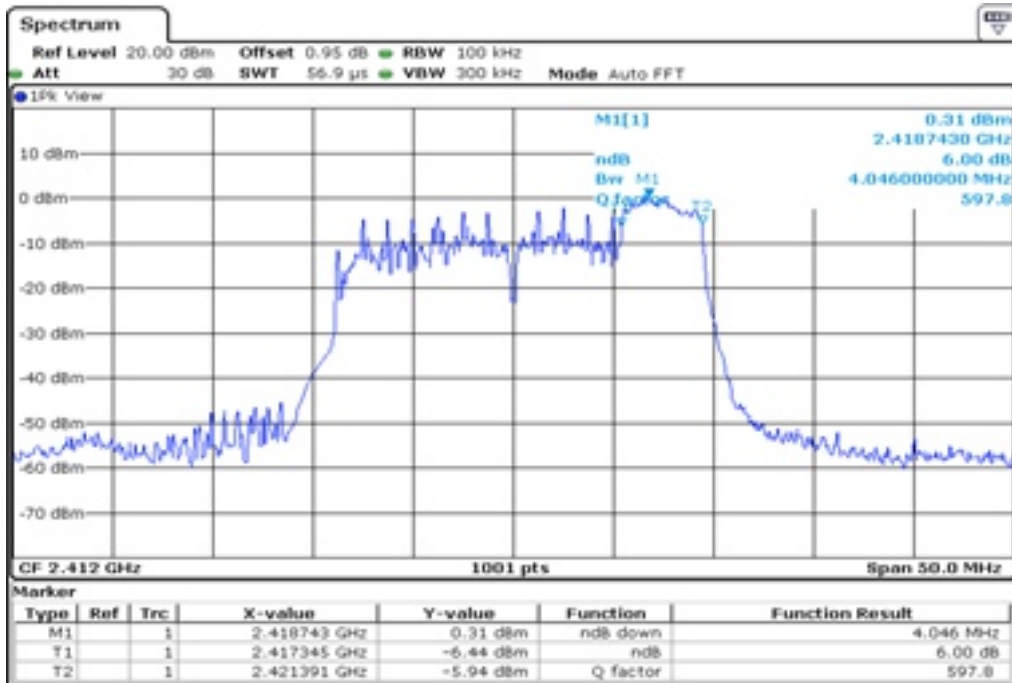

Appendix Data

1. MINIMUM 6 DB BANDWIDTH.....	1
2. 100 KHZ BANDWIDTH OUTSIDE THE FREQUENCY BAND	84
3. 99% OCCUPIED BANDWIDTH	304
4. PEAK POWER SPECTRAL DENSITY	386

Test Band				WLAN_2.4GHz_AX			
Antenna				Ant 0			
Test Parameters for Channel Bandwidths							
Test Item	No.	Mode	Channel	Bandwidth	RU Tone	RB index	Verdict
6 dB Bandwidth	1	802.11ax HE20	1	20 MHz	26	Low	Pass
	2	802.11ax HE20	1	20 MHz	26	Middle	Pass
	3	802.11ax HE20	1	20 MHz	26	High	Pass
	4	802.11ax HE20	6	20 MHz	26	Low	Pass
	5	802.11ax HE20	6	20 MHz	26	Middle	Pass
	6	802.11ax HE20	6	20 MHz	26	High	Pass
	7	802.11ax HE20	11	20 MHz	26	Low	Pass
	8	802.11ax HE20	11	20 MHz	26	Middle	Pass
	9	802.11ax HE20	11	20 MHz	26	High	Pass
	10	802.11ax HE20	1	20 MHz	52	Low	Pass
	11	802.11ax HE20	1	20 MHz	52	Middle	Pass
	12	802.11ax HE20	1	20 MHz	52	High	Pass
	13	802.11ax HE20	6	20 MHz	52	Low	Pass
	14	802.11ax HE20	6	20 MHz	52	Middle	Pass
	15	802.11ax HE20	6	20 MHz	52	High	Pass
	16	802.11ax HE20	11	20 MHz	52	Low	Pass
	17	802.11ax HE20	11	20 MHz	52	Middle	Pass
	18	802.11ax HE20	11	20 MHz	52	High	Pass
	19	802.11ax HE20	1	20 MHz	106	Low	Pass
	20	802.11ax HE20	1	20 MHz	106	High	Pass
	21	802.11ax HE20	6	20 MHz	106	Low	Pass
	22	802.11ax HE20	6	20 MHz	106	High	Pass
	23	802.11ax HE20	11	20 MHz	106	Low	Pass
	24	802.11ax HE20	11	20 MHz	106	High	Pass
	25	802.11ax HE20	1	20 MHz	242	-	Pass
	26	802.11ax HE20	6	20 MHz	242	-	Pass
	27	802.11ax HE20	11	20 MHz	242	-	Pass
	28	802.11ax HE20	1	20 MHz	SU	-	Pass
	29	802.11ax HE20	6	20 MHz	SU	-	Pass
	30	802.11ax HE20	11	20 MHz	SU	-	Pass

1 6 dB Bandwidth

2 6 dB Bandwidth

3 6 dB Bandwidth

4 6 dB Bandwidth

5 6 dB Bandwidth

6 6 dB Bandwidth

7 6 dB Bandwidth

8 6 dB Bandwidth

9	6 dB Bandwidth
---	----------------

10 6 dB Bandwidth

11 6 dB Bandwidth

12 6 dB Bandwidth

13 6 dB Bandwidth

14 6 dB Bandwidth

15 6 dB Bandwidth

16 6 dB Bandwidth