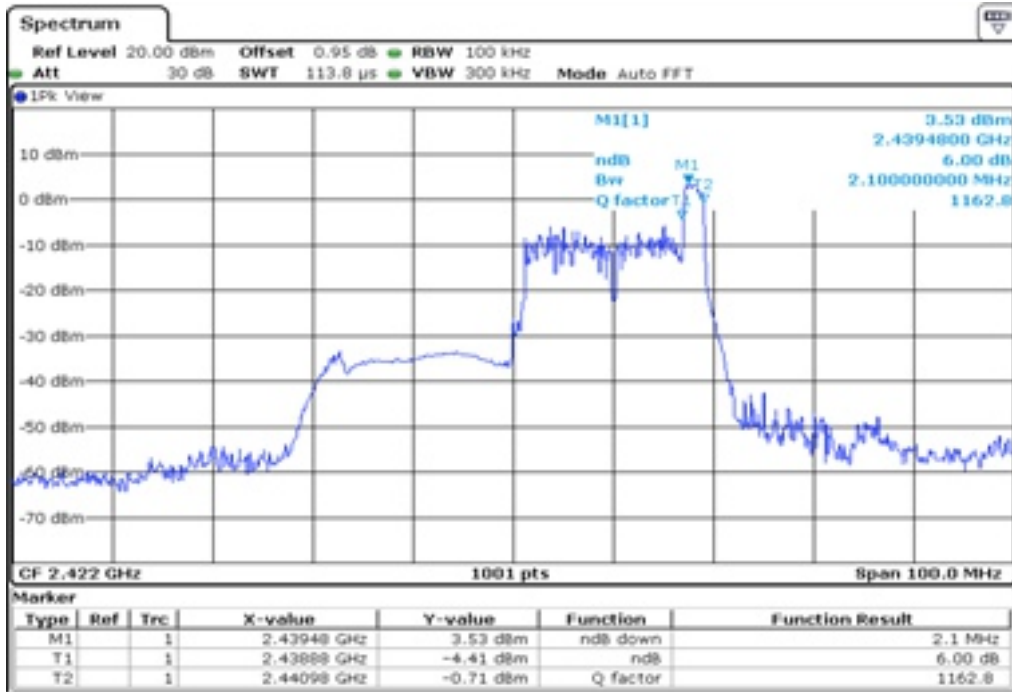

2	6 dB Bandwidth

3 6 dB Bandwidth