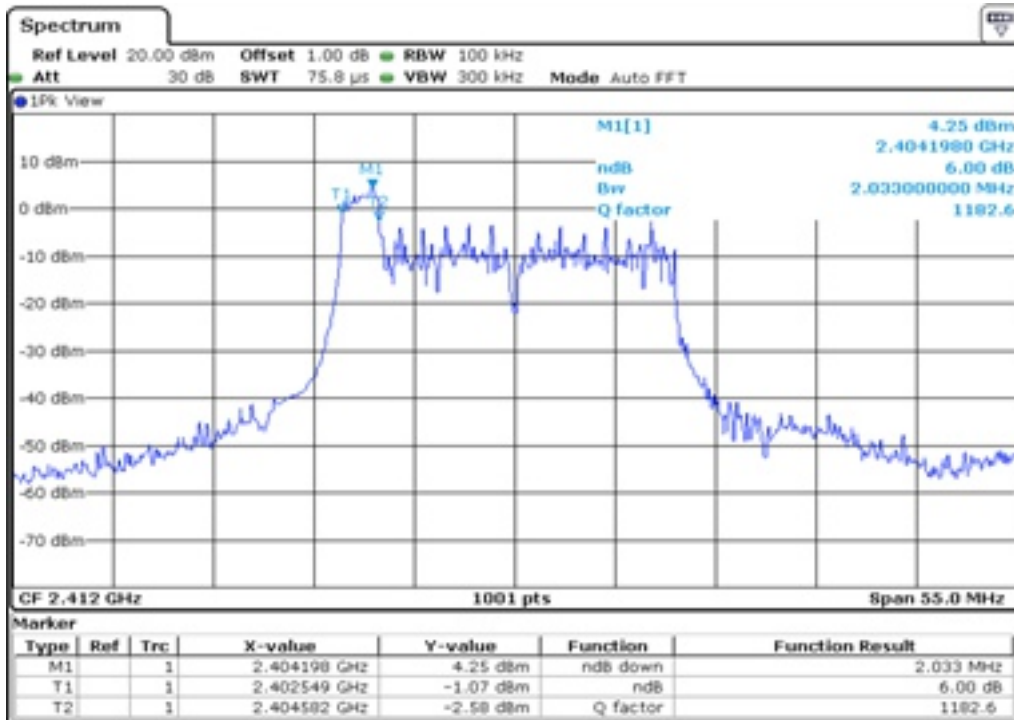

24 6 dB Bandwidth

25	6 dB Bandwidth
----	----------------

26	6 dB Bandwidth
----	----------------

27	6 dB Bandwidth
----	----------------

28 6 dB Bandwidth

29 6 dB Bandwidth

30	6 dB Bandwidth
----	----------------

Test Band				WLAN_2.4GHz_AX			
Antenna				Ant 1			
Test Parameters for Channel Bandwidths							
Test Item	No.	Mode	Channel	Bandwidth	RU Tone	RB index	Verdict
6 dB Bandwidth	1	802.11ax HE20	1	20 MHz	26	Low	Pass
	2	802.11ax HE20	1	20 MHz	26	Middle	Pass
	3	802.11ax HE20	1	20 MHz	26	High	Pass
	4	802.11ax HE20	6	20 MHz	26	Low	Pass
	5	802.11ax HE20	6	20 MHz	26	Middle	Pass
	6	802.11ax HE20	6	20 MHz	26	High	Pass
	7	802.11ax HE20	11	20 MHz	26	Low	Pass
	8	802.11ax HE20	11	20 MHz	26	Middle	Pass
	9	802.11ax HE20	11	20 MHz	26	High	Pass
	10	802.11ax HE20	1	20 MHz	52	Low	Pass
	11	802.11ax HE20	1	20 MHz	52	Middle	Pass
	12	802.11ax HE20	1	20 MHz	52	High	Pass
	13	802.11ax HE20	6	20 MHz	52	Low	Pass
	14	802.11ax HE20	6	20 MHz	52	Middle	Pass
	15	802.11ax HE20	6	20 MHz	52	High	Pass
	16	802.11ax HE20	11	20 MHz	52	Low	Pass
	17	802.11ax HE20	11	20 MHz	52	Middle	Pass
	18	802.11ax HE20	11	20 MHz	52	High	Pass
	19	802.11ax HE20	1	20 MHz	106	Low	Pass
	20	802.11ax HE20	1	20 MHz	106	High	Pass
	21	802.11ax HE20	6	20 MHz	106	Low	Pass
	22	802.11ax HE20	6	20 MHz	106	High	Pass
	23	802.11ax HE20	11	20 MHz	106	Low	Pass
	24	802.11ax HE20	11	20 MHz	106	High	Pass
	25	802.11ax HE20	1	20 MHz	242	-	Pass
	26	802.11ax HE20	6	20 MHz	242	-	Pass
	27	802.11ax HE20	11	20 MHz	242	-	Pass
	28	802.11ax HE20	1	20 MHz	SU	-	Pass
	29	802.11ax HE20	6	20 MHz	SU	-	Pass
	30	802.11ax HE20	11	20 MHz	SU	-	Pass