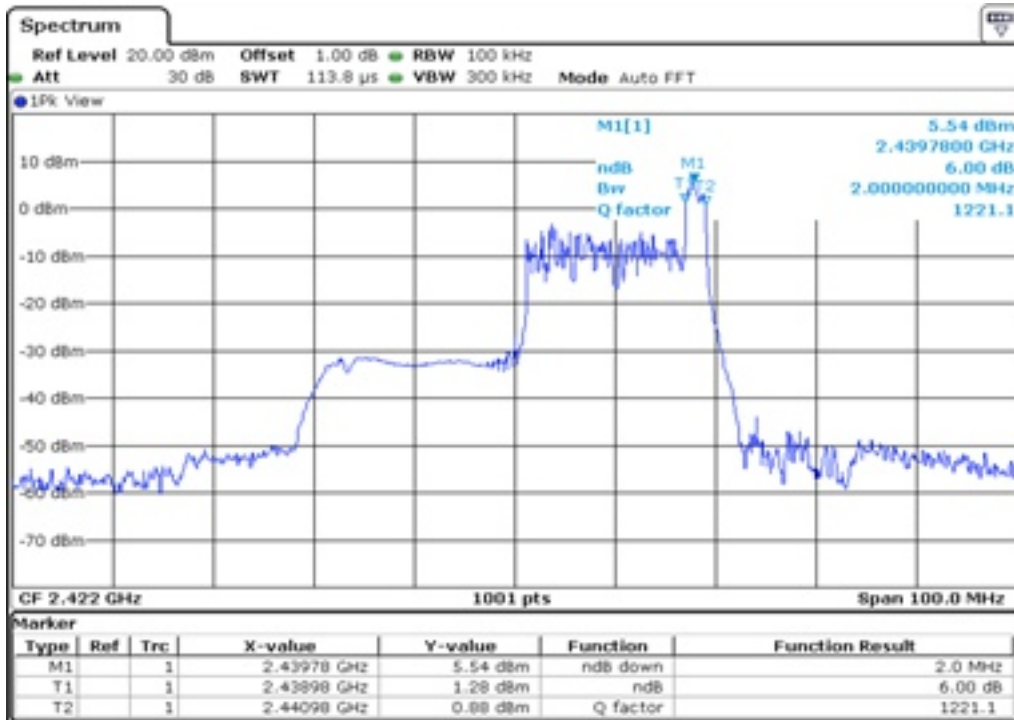

2 6 dB Bandwidth

3 6 dB Bandwidth