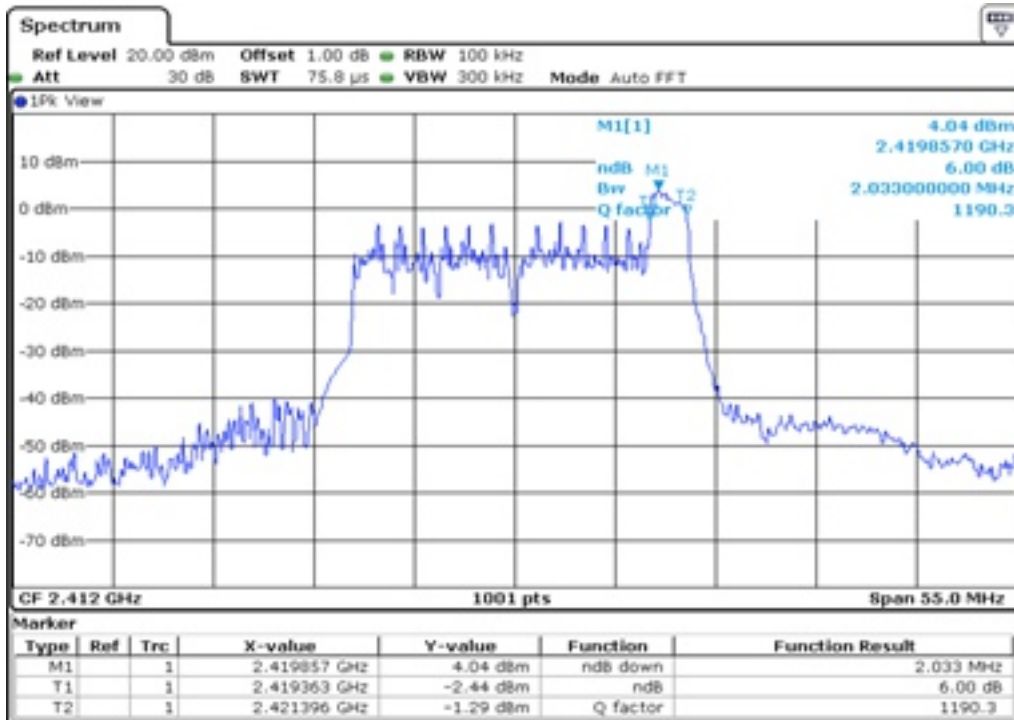

2 6 dB Bandwidth

3 6 dB Bandwidth