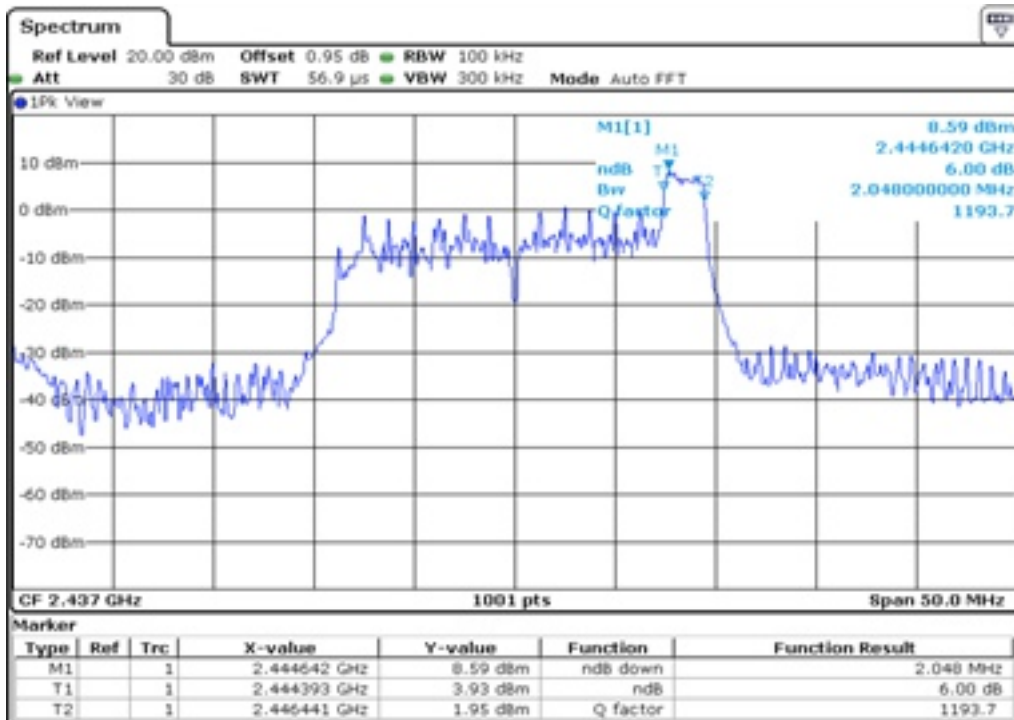

Appendix Data

1. MINIMUM 6 DB BANDWIDTH.....	1
2. 100 KHZ BANDWIDTH OUTSIDE THE FREQUENCY BAND	84
3. 99% OCCUPIED BANDWIDTH	304
4. PEAK POWER SPECTRAL DENSITY	386

Test Band				WLAN_2.4GHz_AX			
Antenna				Ant 0			
Test Parameters for Channel Bandwidths							
Test Item	No.	Mode	Channel	Bandwidth	RU Tone	RB index	Verdict
6 dB Bandwidth	1	802.11ax HE20	1	20 MHz	26	Low	Pass
	2	802.11ax HE20	1	20 MHz	26	Middle	Pass
	3	802.11ax HE20	1	20 MHz	26	High	Pass
	4	802.11ax HE20	6	20 MHz	26	Low	Pass
	5	802.11ax HE20	6	20 MHz	26	Middle	Pass
	6	802.11ax HE20	6	20 MHz	26	High	Pass
	7	802.11ax HE20	11	20 MHz	26	Low	Pass
	8	802.11ax HE20	11	20 MHz	26	Middle	Pass
	9	802.11ax HE20	11	20 MHz	26	High	Pass
	10	802.11ax HE20	1	20 MHz	52	Low	Pass
	11	802.11ax HE20	1	20 MHz	52	Middle	Pass
	12	802.11ax HE20	1	20 MHz	52	High	Pass
	13	802.11ax HE20	6	20 MHz	52	Low	Pass
	14	802.11ax HE20	6	20 MHz	52	Middle	Pass
	15	802.11ax HE20	6	20 MHz	52	High	Pass
	16	802.11ax HE20	11	20 MHz	52	Low	Pass
	17	802.11ax HE20	11	20 MHz	52	Middle	Pass
	18	802.11ax HE20	11	20 MHz	52	High	Pass
	19	802.11ax HE20	1	20 MHz	106	Low	Pass
	20	802.11ax HE20	1	20 MHz	106	High	Pass
	21	802.11ax HE20	6	20 MHz	106	Low	Pass
	22	802.11ax HE20	6	20 MHz	106	High	Pass
	23	802.11ax HE20	11	20 MHz	106	Low	Pass
	24	802.11ax HE20	11	20 MHz	106	High	Pass
	25	802.11ax HE20	1	20 MHz	242	-	Pass
	26	802.11ax HE20	6	20 MHz	242	-	Pass
	27	802.11ax HE20	11	20 MHz	242	-	Pass
	28	802.11ax HE20	1	20 MHz	SU	-	Pass
	29	802.11ax HE20	6	20 MHz	SU	-	Pass
	30	802.11ax HE20	11	20 MHz	SU	-	Pass

1 6 dB Bandwidth

2 6 dB Bandwidth

3 6 dB Bandwidth

4 6 dB Bandwidth

5 6 dB Bandwidth

6 6 dB Bandwidth

7 6 dB Bandwidth

8 6 dB Bandwidth