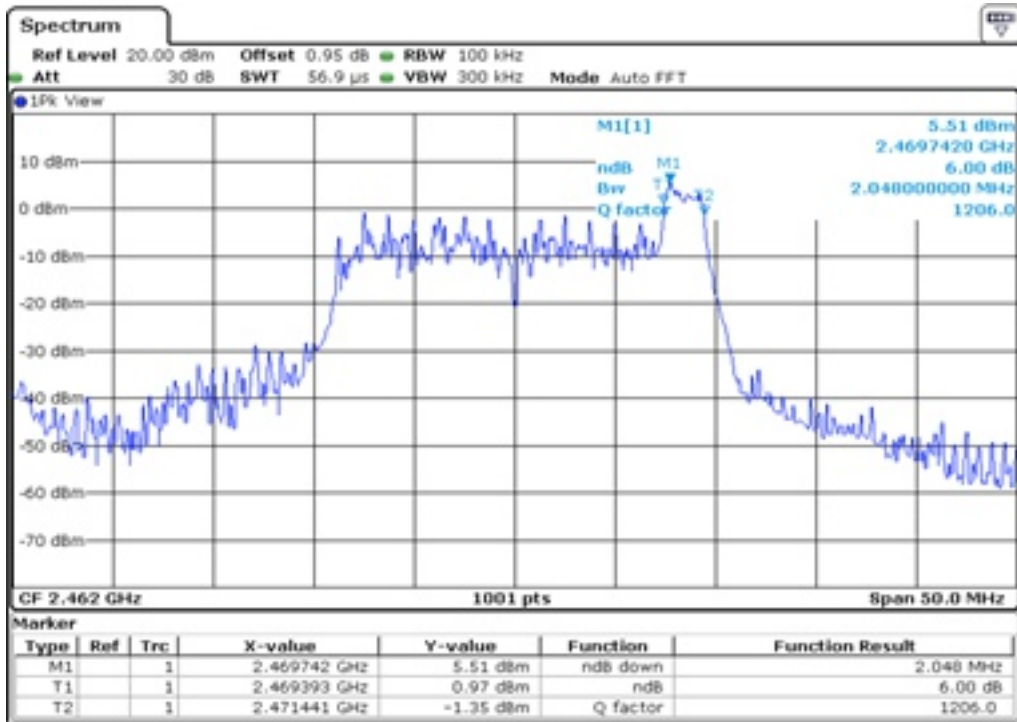

Appendix Data

1. MINIMUM 6 DB BANDWIDTH.....	1
2. 100 KHZ BANDWIDTH OUTSIDE THE FREQUENCY BAND	84
3. 99% OCCUPIED BANDWIDTH	304
4. PEAK POWER SPECTRAL DENSITY	386

Test Band				WLAN_2.4GHz_AX			
Antenna				Ant 0			
Test Parameters for Channel Bandwidths							
Test Item	No.	Mode	Channel	Bandwidth	RU Tone	RB index	Verdict
6 dB Bandwidth	1	802.11ax HE20	1	20 MHz	26	Low	Pass
	2	802.11ax HE20	1	20 MHz	26	Middle	Pass
	3	802.11ax HE20	1	20 MHz	26	High	Pass
	4	802.11ax HE20	6	20 MHz	26	Low	Pass
	5	802.11ax HE20	6	20 MHz	26	Middle	Pass
	6	802.11ax HE20	6	20 MHz	26	High	Pass
	7	802.11ax HE20	11	20 MHz	26	Low	Pass
	8	802.11ax HE20	11	20 MHz	26	Middle	Pass
	9	802.11ax HE20	11	20 MHz	26	High	Pass
	10	802.11ax HE20	1	20 MHz	52	Low	Pass
	11	802.11ax HE20	1	20 MHz	52	Middle	Pass
	12	802.11ax HE20	1	20 MHz	52	High	Pass
	13	802.11ax HE20	6	20 MHz	52	Low	Pass
	14	802.11ax HE20	6	20 MHz	52	Middle	Pass
	15	802.11ax HE20	6	20 MHz	52	High	Pass
	16	802.11ax HE20	11	20 MHz	52	Low	Pass
	17	802.11ax HE20	11	20 MHz	52	Middle	Pass
	18	802.11ax HE20	11	20 MHz	52	High	Pass
	19	802.11ax HE20	1	20 MHz	106	Low	Pass
	20	802.11ax HE20	1	20 MHz	106	High	Pass
	21	802.11ax HE20	6	20 MHz	106	Low	Pass
	22	802.11ax HE20	6	20 MHz	106	High	Pass
	23	802.11ax HE20	11	20 MHz	106	Low	Pass
	24	802.11ax HE20	11	20 MHz	106	High	Pass
	25	802.11ax HE20	1	20 MHz	242	-	Pass
	26	802.11ax HE20	6	20 MHz	242	-	Pass
	27	802.11ax HE20	11	20 MHz	242	-	Pass
	28	802.11ax HE20	1	20 MHz	SU	-	Pass
	29	802.11ax HE20	6	20 MHz	SU	-	Pass
	30	802.11ax HE20	11	20 MHz	SU	-	Pass

1 6 dB Bandwidth

2 6 dB Bandwidth

3 6 dB Bandwidth

4 6 dB Bandwidth

5 6 dB Bandwidth

6 6 dB Bandwidth

7 6 dB Bandwidth

8 6 dB Bandwidth