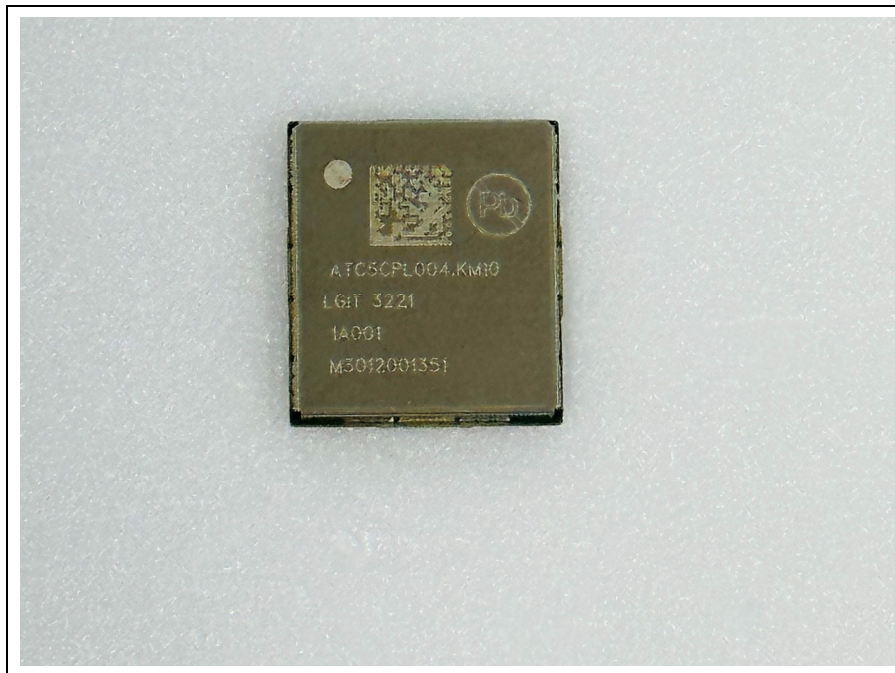

**SGS**

# **Internal photos of EUT**

Model name: ATC5CPL004

**Internal view of EUT**

**Top view of Main PCB**

**Bottom view of Main PCB**

**View of Main PCB with shield can**

**Model name: ATC5CPL004**

## View of Antenna