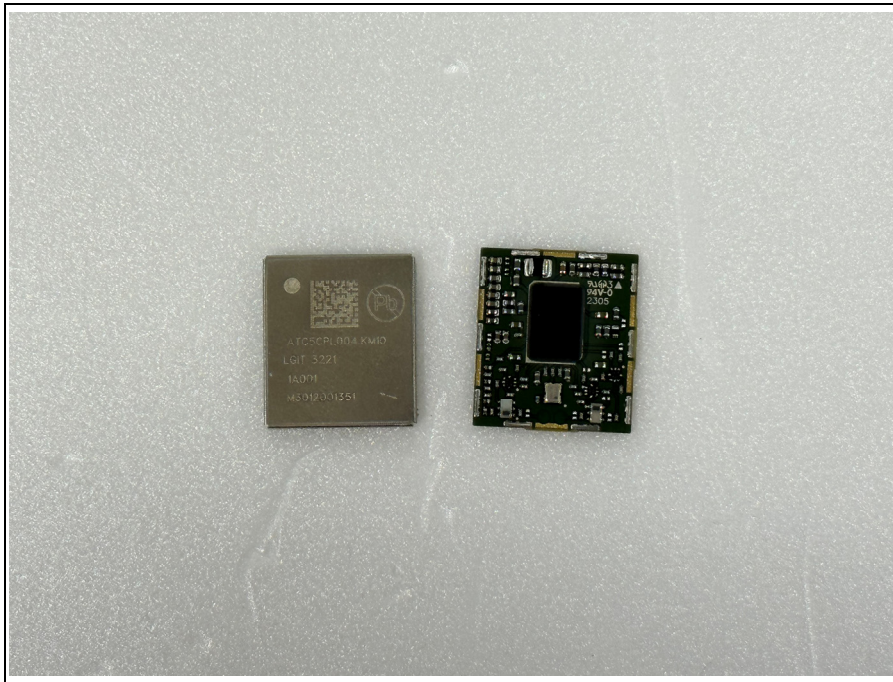

**SGS**

# **Internal photos of EUT**

Model name: ATC5CPL004

**Internal view of EUT**

**Top view of Main PCB**

**Bottom view of Main PCB**

**View of Main PCB with shield can**

**Model name: ATC5CPL004**

## View of Antenna