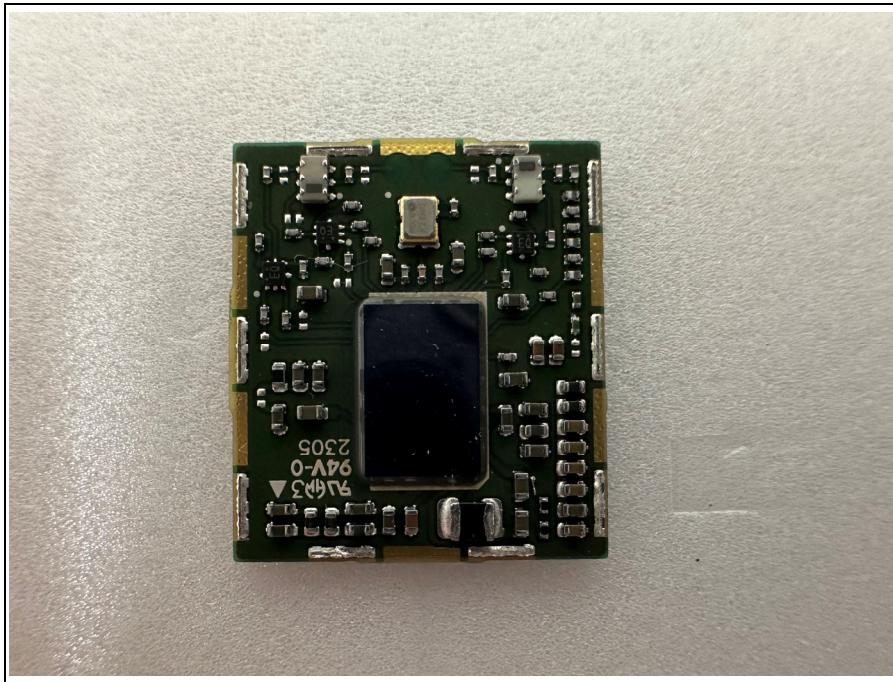

**SGS**

# **Internal photos of EUT**

Model name: ATC5CPL004

**Internal view of EUT**

**Top view of Main PCB**

**Bottom view of Main PCB**

**View of Main PCB with shield can**

**Model name: ATC5CPL004**

## View of Antenna