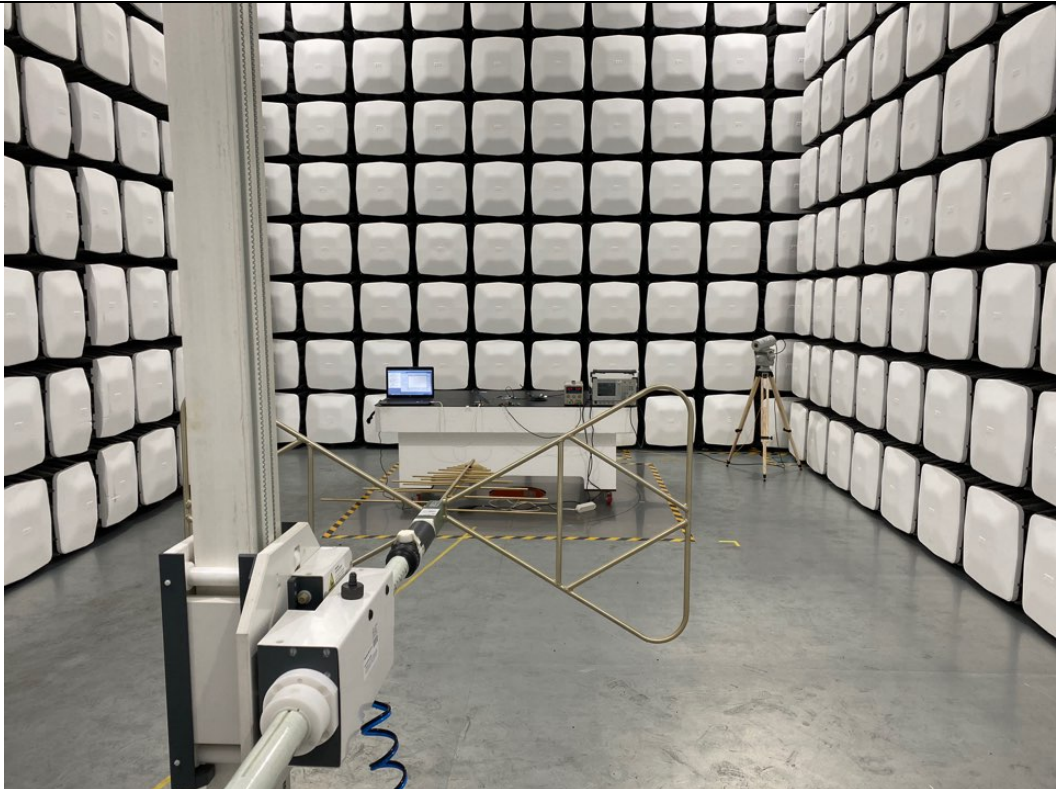

- Radiated Emission Test

Bluetooth LE / Bluetooth

WLAN 2.4 GHz / WLAN 5 GHz