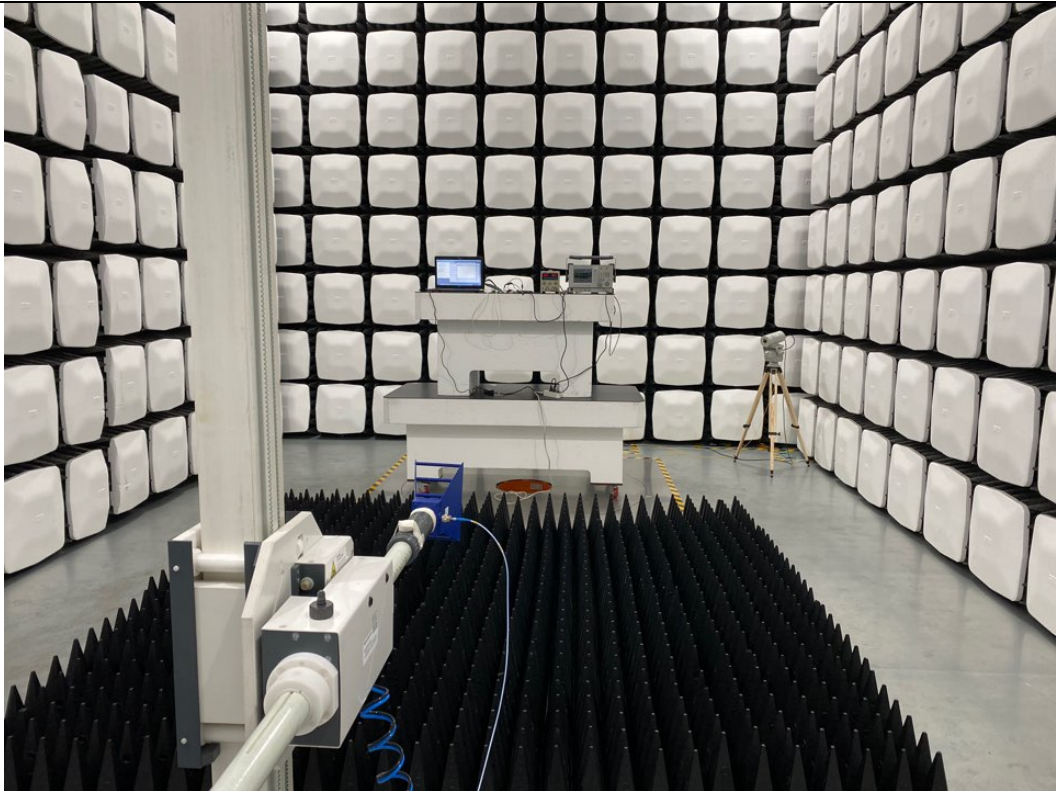

- Radiated Emission Test

Bluetooth LE / Bluetooth

WLAN 2.4 GHz / WLAN 5 GHz