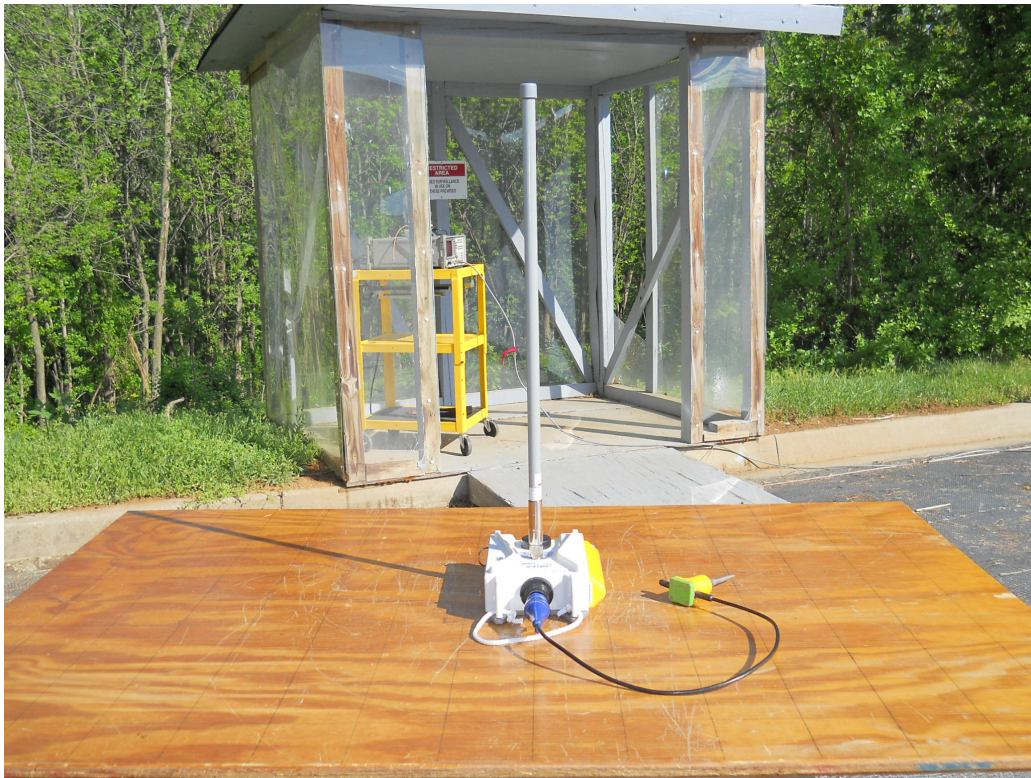

**TEST SETUP PHOTOGRAPHS**

	WIRELESS SEISMIC FCC ID: YZO-00101	Model: RT 1000
Test Set-Up Photos	EUT Type: Wireless Remote Unit	Page 1 of 1