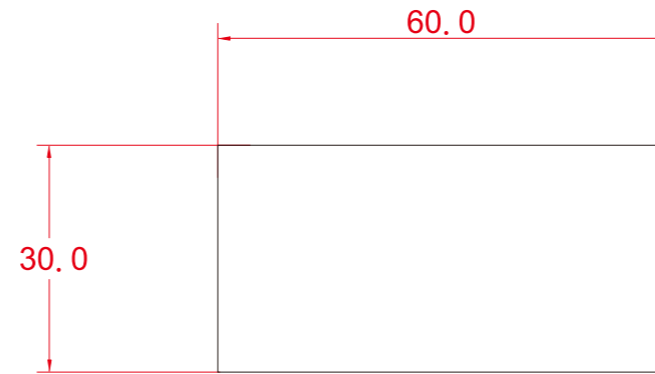

# LABEL LOCATION

Brand name : Edge-coreE

Model name : ECWO7220-L

**安規貼紙備註:**

- ① 印刷顏色: 黑色
- ② **製造國家 (MFG Country):**  
Decided by import & export country  
For example:  
1. MADE IN TAIWAN  
2. MADE IN CHINA  
**印刷廠商代號 (Vender ID):** (CSA 要求標示)  
Decided by Vender
- ③ 印製廠商所用材料必需申請UL認證 (PGDQ2)  
且符合Outdoor Use

MFG Country (Arial Narrow, Point 4)  
MFG Factory (Arial Narrow, Point 4)  
Vender ID (Arial Narrow, Point 4)

Modification	Card Paper / Top lineboard				Corrugate list				Cardboard Die Cut Legend		Unspecialized Die Cut Tolerance = +/- 0.3 mm		PE Bag (A Degree)		Clear		Pink		Label list		Comply with RoHs		Accton TECHNOLOGY CORP.	
	GSM (g/m <sup>2</sup> )	CCNB	SBS	Double SBS	Flute (A Degree)	Single wall	Double wall	Bursting Strength	End Crush	(C) Cutting Line	(C1) Crease Line	(PBL) Partial Blunt Line	(SO) Slit-score Line	(SL) Slit Line	Normal (Non-Anti-Static)	Anti-Static	ESD Value/Ω	ESD Value/Ω	Material & Thickness	Adhesive	Others	Material Spec:		
1	250				A/C	Taiwan 230 X 180 X 230	16	33.6									9-11	< 5	Art paper	Acrylic		Part No. 24600000XXXXA REV. 01		
2	280				B	China 250 X 150 X 250	14	26.2											White Polyester	Acrylic UL approved		Description: UL LABEL OAP1122B-0614-EC		
3	300				E	Taiwan 230 X 100 X 230	14	22.5											(PP)Pepa paper	"R" Adhesive		UNIT SCALE 1 / 1 SIZE A3		
4	310				AB	China 230 X 100 X 230	18	37.1											White Polyester	Water Adhesive		MM (IN) Outside View Sheet 1 of 1		
5	340				BC	China 250 X 100 X 250	14	28.5											PP Film	3M 467		Design Carry MAR21'16		
6	350				A/C	Taiwan 220 X 100 X 200	14	18.6											PP Film	3M 468		Approve Melody MAR21'16		
7					E	China 175 X 140 X 230	12	18.6											PP Film	3M 7945		Check		
					AB	Taiwan 230 X 100 X 100 X 230	18	37.4											PP Film	DF (T = 0.035mm)		Design Carry MAR21'16		
					BC	China 175 X 100 X 100 X 250	18	37.4											PP Film	DF (T = 0.035mm)		Design Carry MAR21'16		