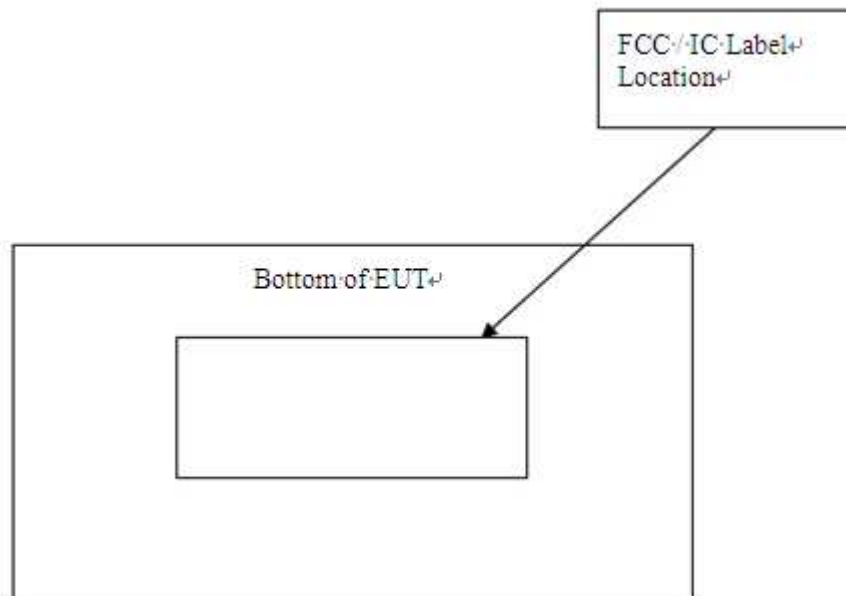

# LABEL LOCATION

Brand name : Edge-coreE

Model name : ECWO7220-L

**安規貼紙備註:**

- ① 印刷顏色: 黑色
- ② **製造國家 (MFG Country):**  
Decided by import & export country  
For example:  
1. MADE IN TAIWAN  
2. MADE IN CHINA  
**印刷廠商代號 (Vender ID):** (CSA 要求標示)  
Decided by Vender
- ③ 印製廠商所用材料必需申請UL認證 (PGDQ2)  
且符合Outdoor Use

MFG Country (Arial Narrow, Point 4)  
MFG Factory (Arial Narrow, Point 4)  
Vender ID (Arial Narrow, Point 4)

Modification	Card Paper / Top lineboard				Corrugate list				Cardboard Die Cut Legend		Unspecialized Die Cut Tolerance = +/- 0.3 mm		PE Bag (A Degree)		Clear		Pink		Label list		Comply with RoHs		Accton TECHNOLOGY CORP.	
	GSM (g/m <sup>2</sup> )	CCNB	SBS	Double SBS	Flute (A Degree)	Single wall	Double wall	Bursting Strength	End Crush	(C) Cutting Line	(C1) Crease Line	(PBL) Partial Blunt Line	(SO) Slit-score Line	(SL) Slit Line	Normal (Non-Anti-Static)	Anti-Static	ESD Value/Ω	ESD Value/Ω	Material & Thickness	Adhesive	Others	Material Spec:		
1	250				A/C	Taiwan 230 X 180 X 230	16	33.6									9-11	< 5	Art paper	Acrylic		Part No. 24600000XXXXA REV. 01		
2	280				B	China 250 X 150 X 250	14	26.2											White Polyester	Acrylic UL approved		Description: UL LABEL OAP1122B-0614-EC		
3	300				E	Taiwan 230 X 100 X 230	14	22.5											(PP)Pepa paper	"R" Adhesive		UNIT SCALE 1 / 1 SIZE A3		
4	310				AB	China 230 X 100 X 230	18	37.1											White Polyester	Water Adhesive		MM (IN) Outside View Sheet 1 of 1		
5	340				BC	China 250 X 100 X 250	14	28.5											PP Film	3M 467		Design Carry MAR21'16		
6	350				A/C	Taiwan 220 X 100 X 200	14	18.6											PP Film	3M 468		Approve Melody MAR21'16		
7					E	China 175 X 140 X 230	12	18.6											PP Film	3M 7945		Check		
					AB	Taiwan 230 X 100 X 100 X 230	18	37.4											PP Film	DF (T = 0.035mm)		Design Carry MAR21'16		
					BC	China 175 X 100 X 100 X 250	18	37.4											PP Film	DF (T = 0.035mm)		Design Carry MAR21'16		