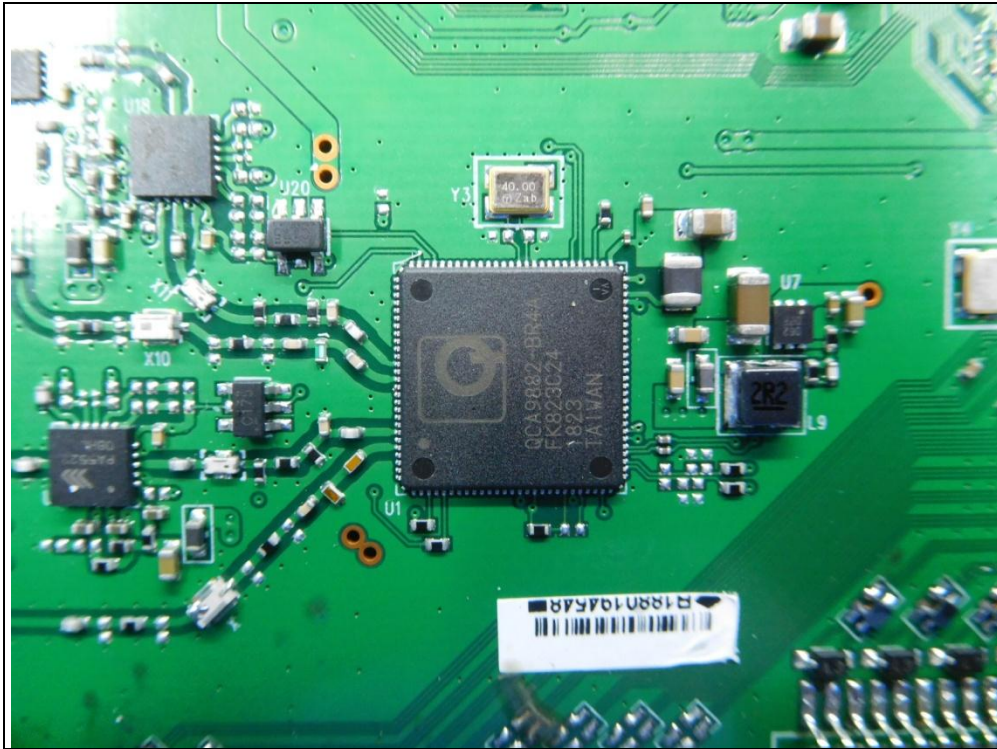

CONSTRUCTION PHOTOS OF EUT

Internal Antenna 2.4G Chain0

2.4G Chain1