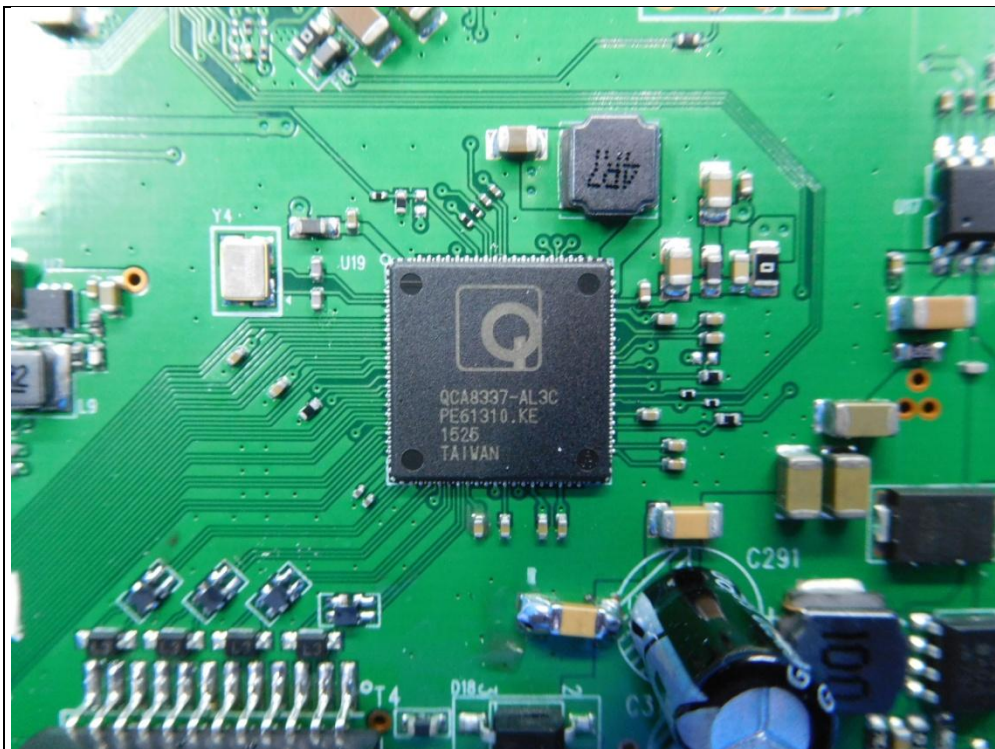

CONSTRUCTION PHOTOS OF EUT

Internal Antenna 2.4G Chain0

2.4G Chain1