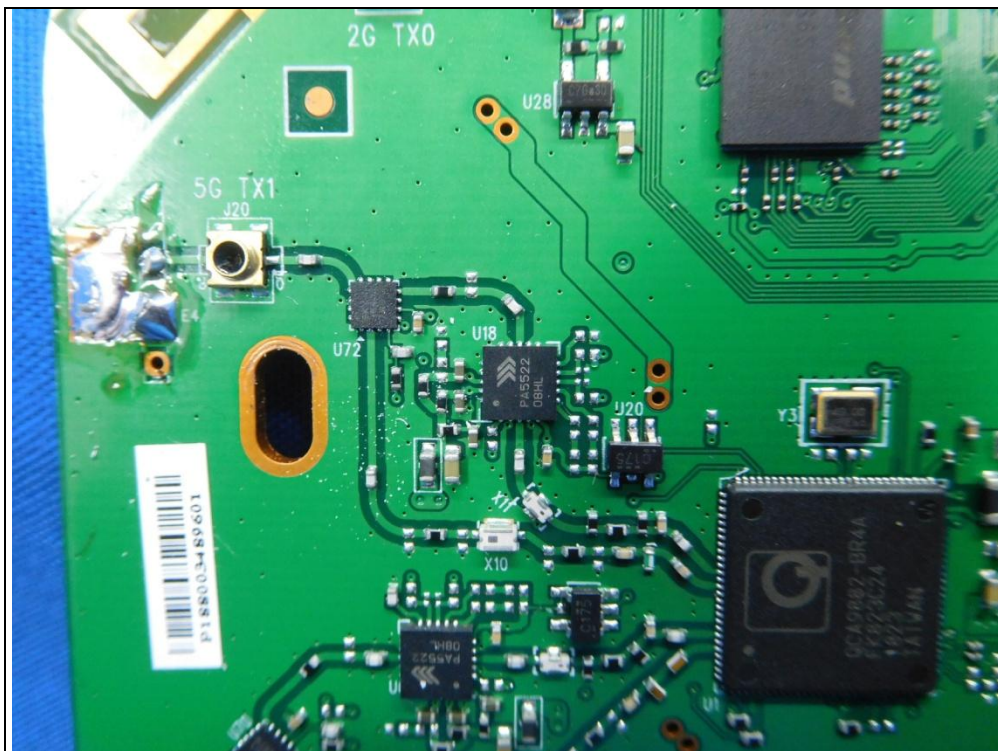

CONSTRUCTION PHOTOS OF EUT

Internal Antenna 2.4G Chain0

2.4G Chain1