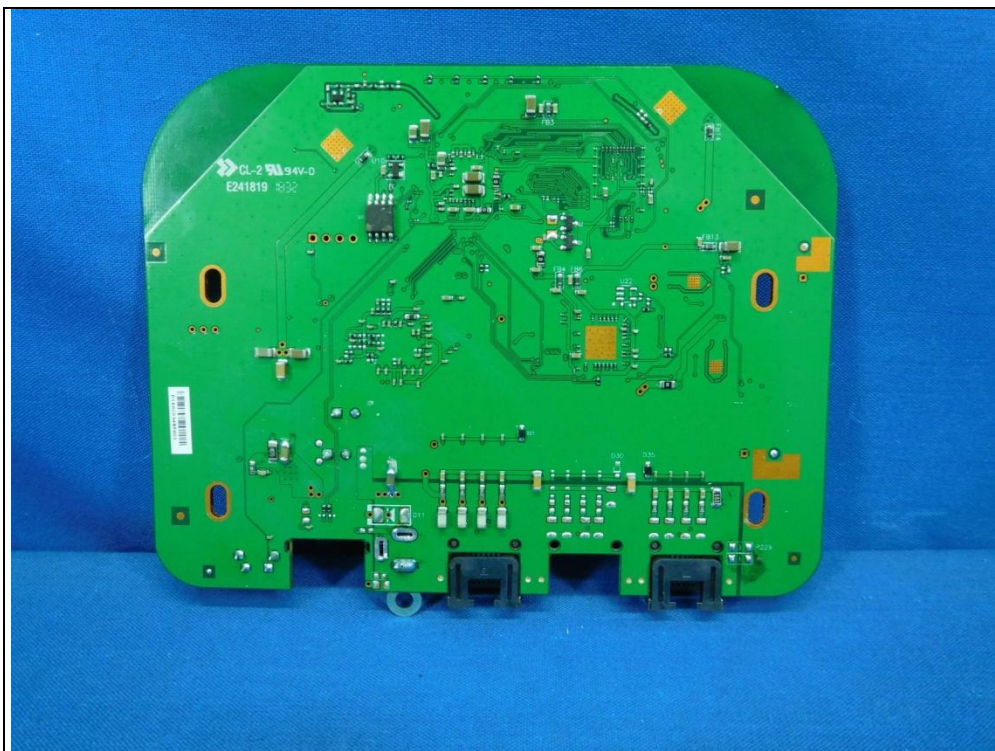

CONSTRUCTION PHOTOS OF EUT

Internal Antenna 2.4G Chain0

2.4G Chain1