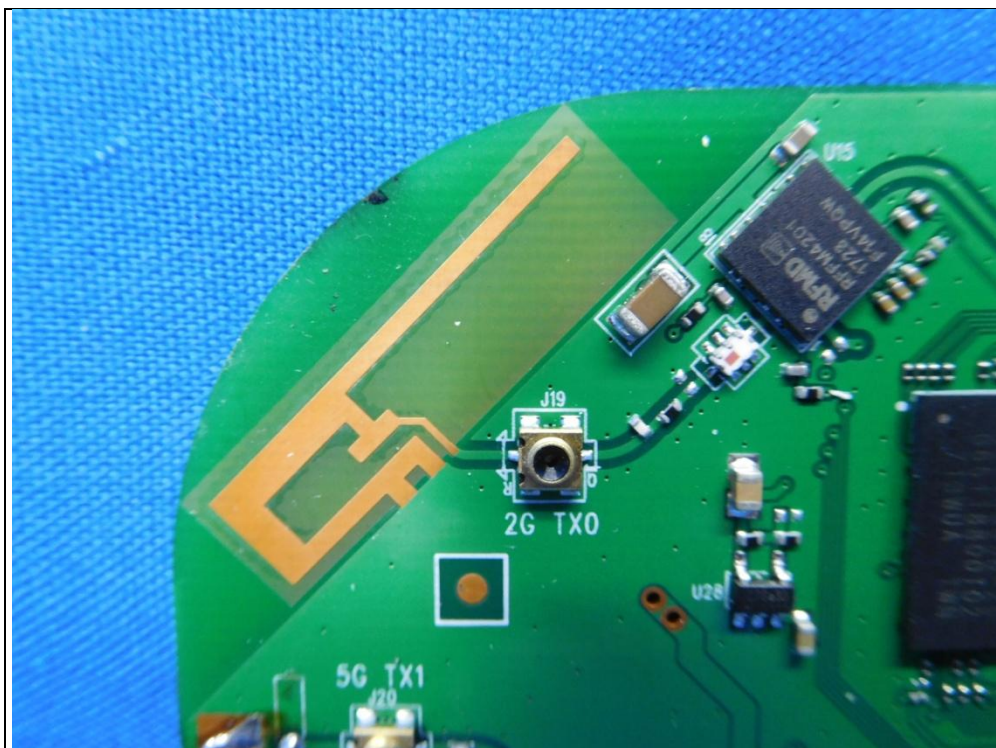

CONSTRUCTION PHOTOS OF EUT

Internal Antenna 2.4G Chain0

2.4G Chain1