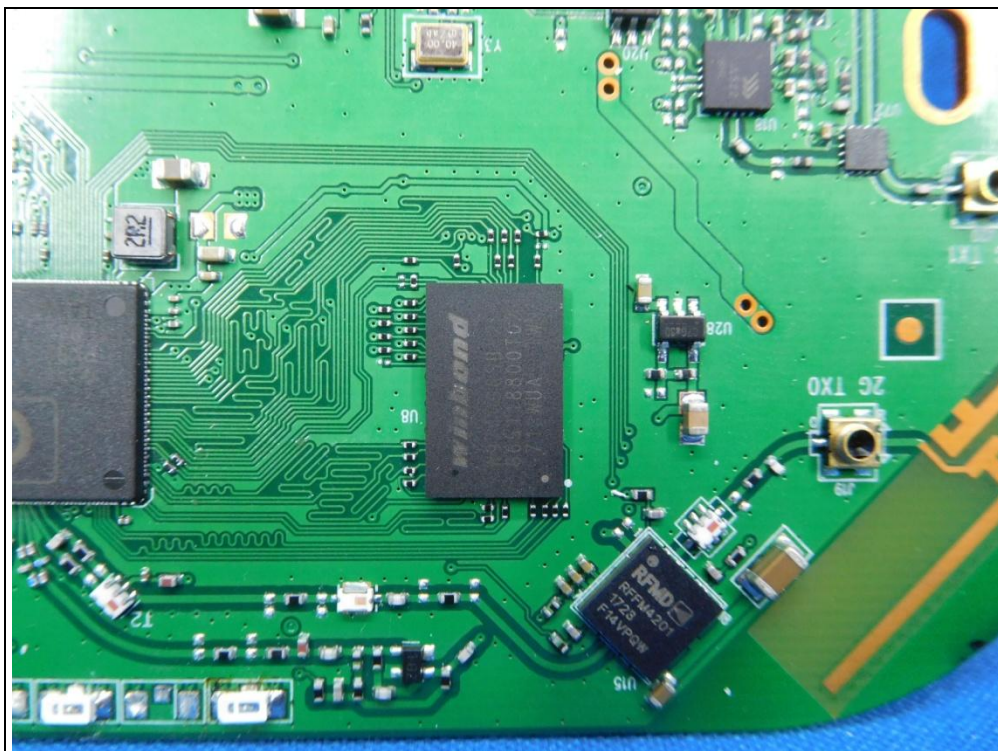

CONSTRUCTION PHOTOS OF EUT

Internal Antenna 2.4G Chain0

2.4G Chain1