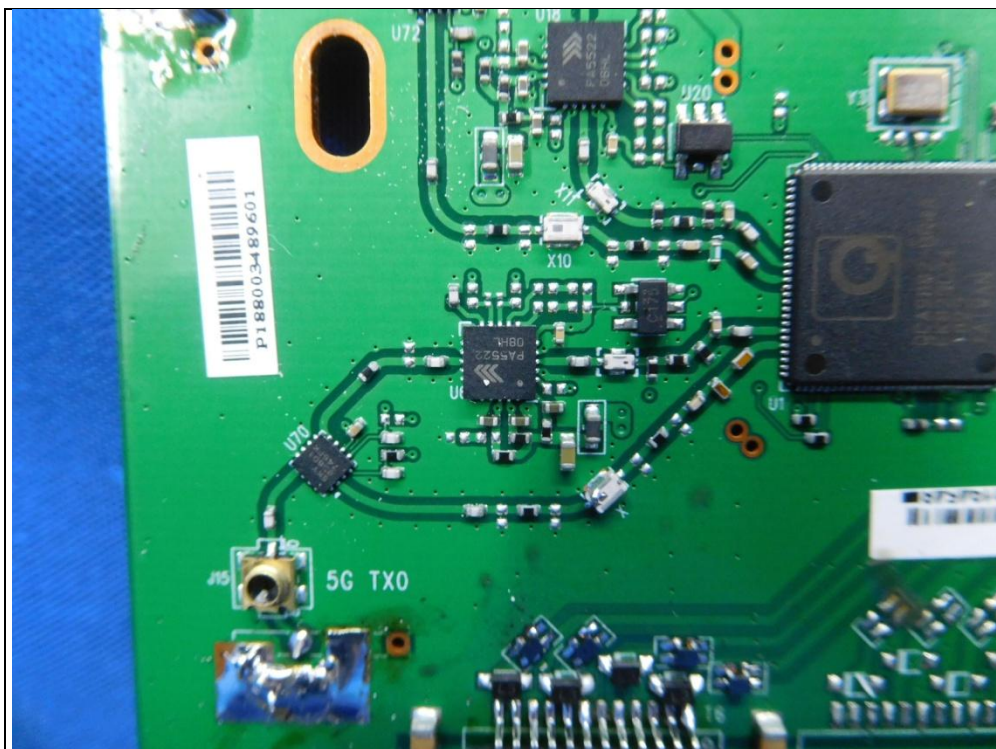

CONSTRUCTION PHOTOS OF EUT

Internal Antenna 2.4G Chain0

2.4G Chain1