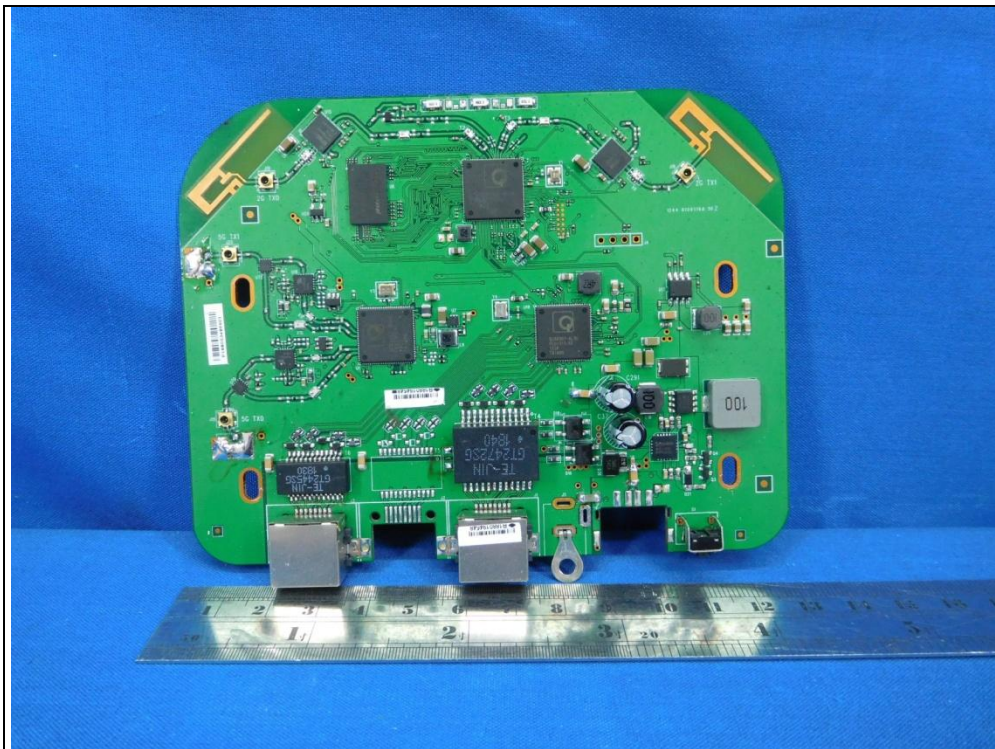

CONSTRUCTION PHOTOS OF EUT

Internal Antenna 2.4G Chain0

2.4G Chain1