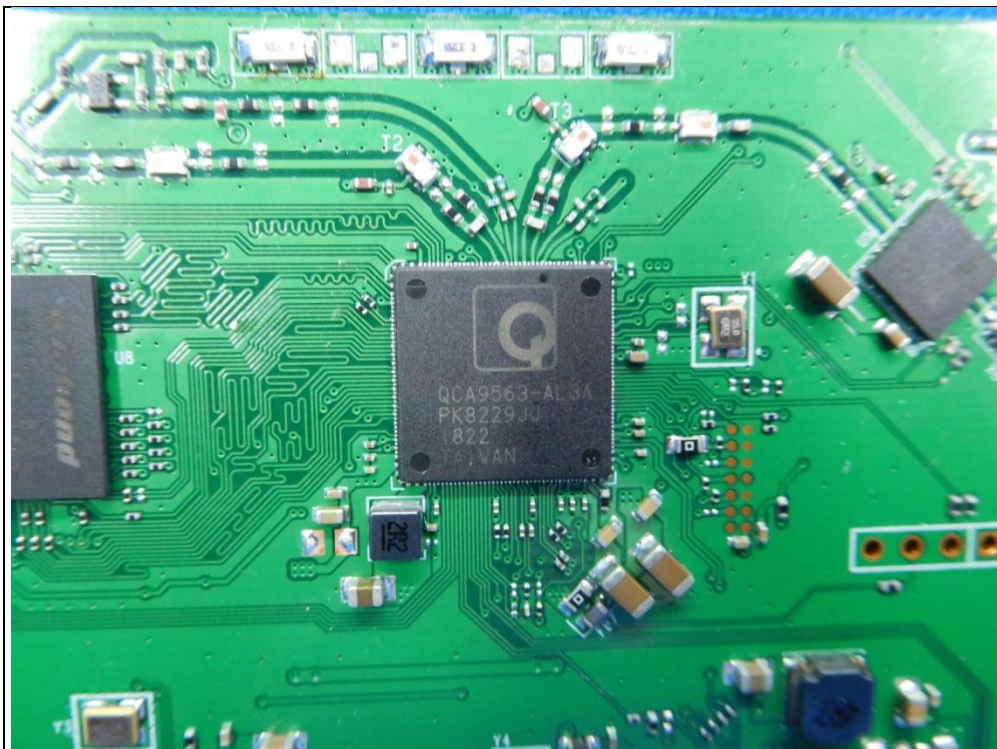

CONSTRUCTION PHOTOS OF EUT

Internal Antenna 2.4G Chain0

2.4G Chain1