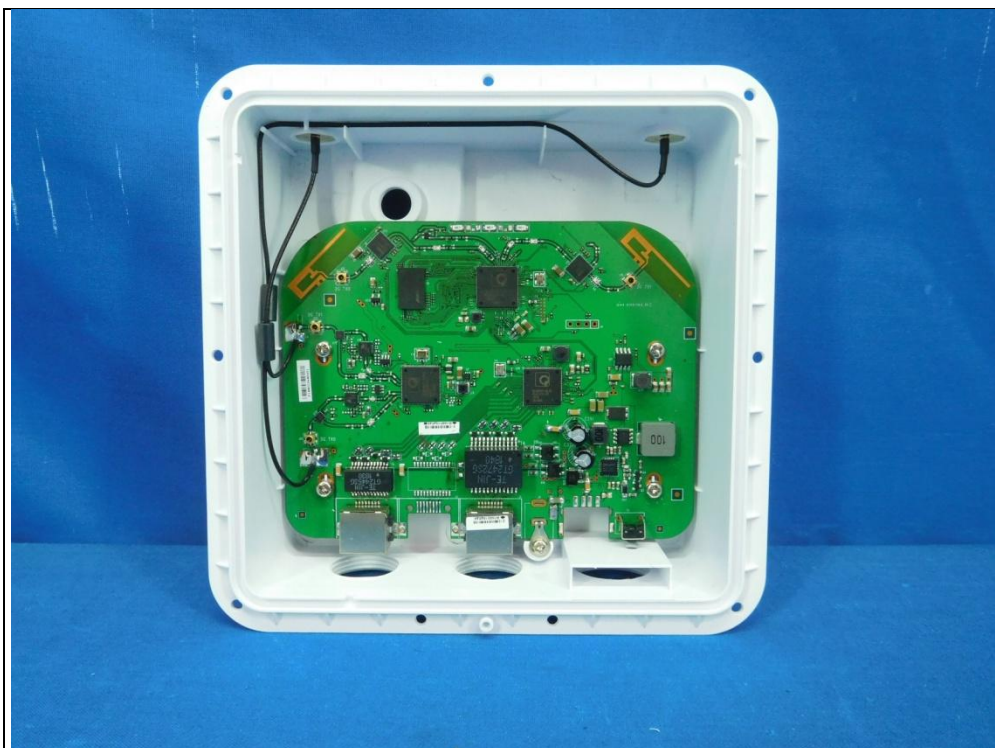

CONSTRUCTION PHOTOS OF EUT

Internal Antenna 2.4G Chain0

2.4G Chain1