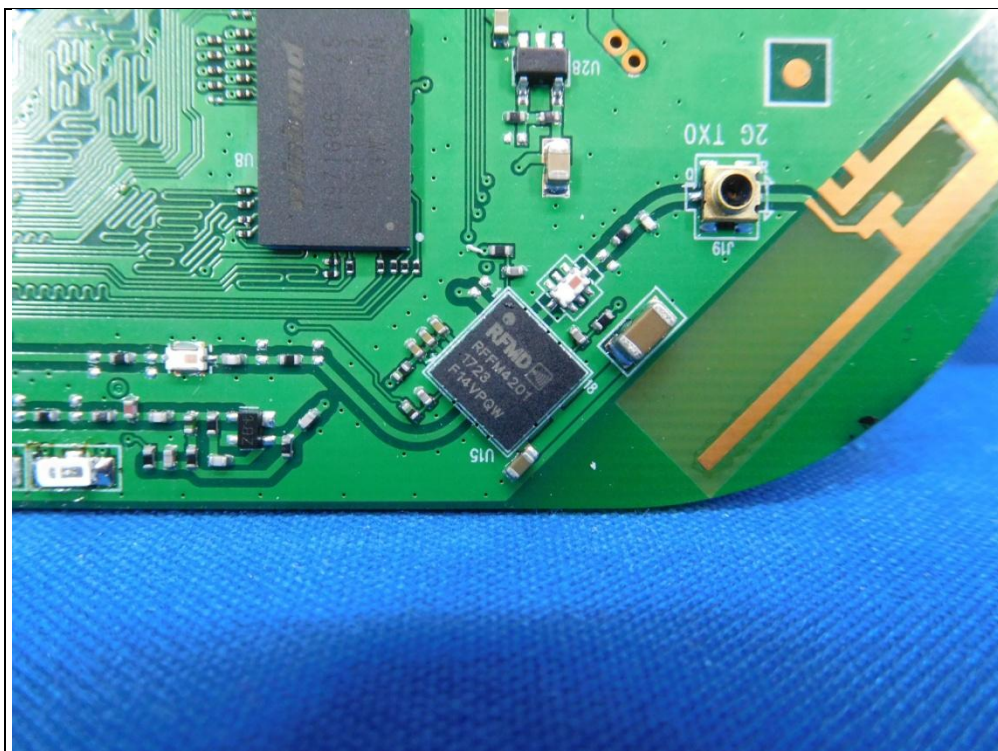

CONSTRUCTION PHOTOS OF EUT

Internal Antenna 2.4G Chain0

2.4G Chain1