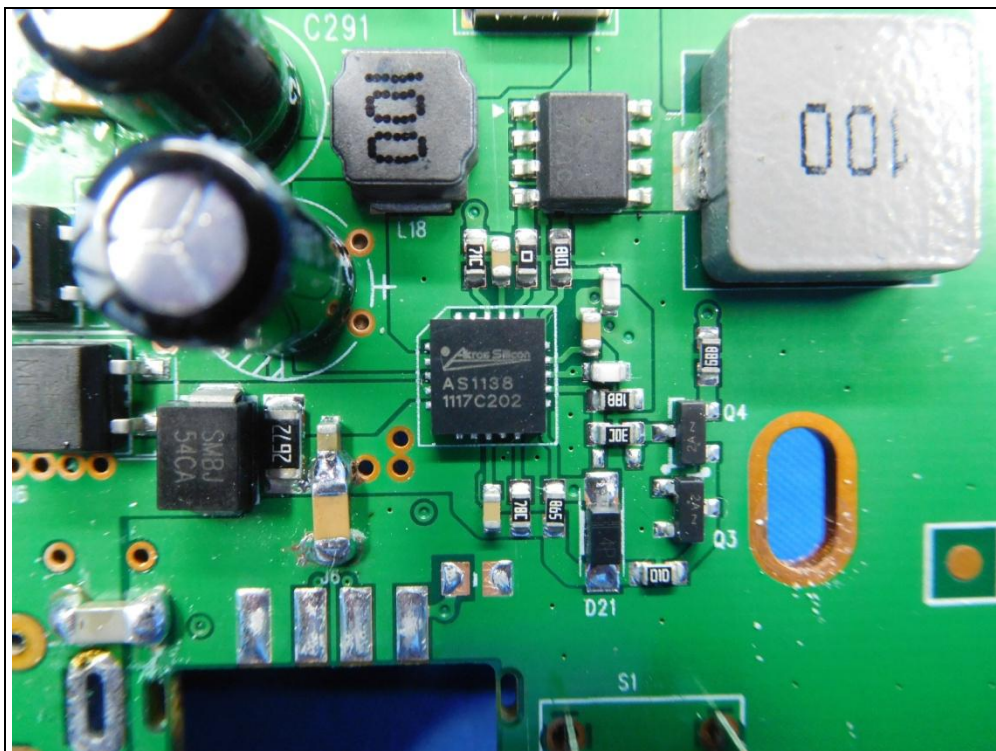

CONSTRUCTION PHOTOS OF EUT

Internal Antenna 2.4G Chain0

2.4G Chain1