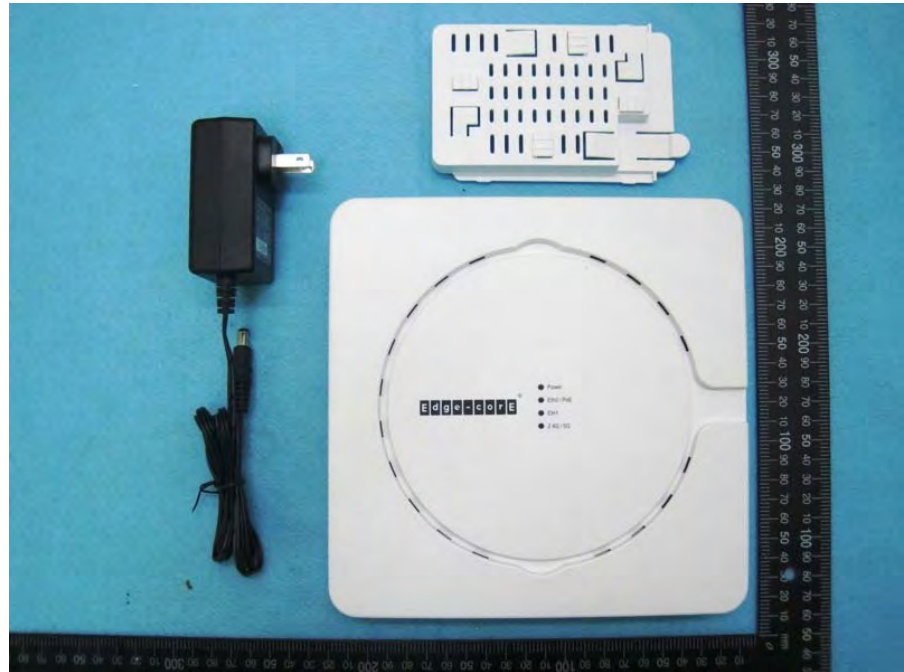

Photographs of EUT

Adapter

Brand Name: APD

Model No.: WA-30B12FU

Cradle