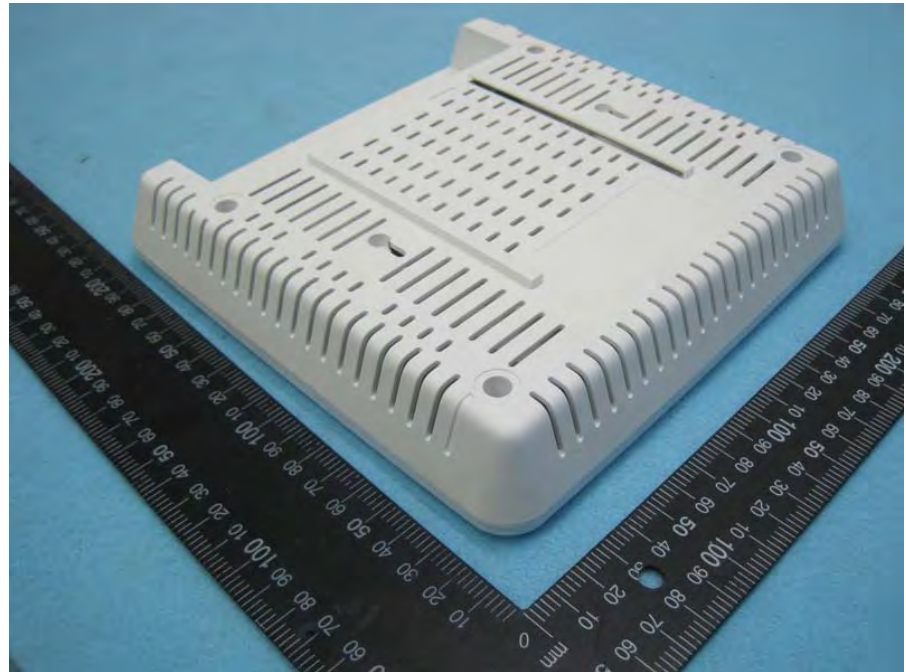

Photographs of EUT

Adapter

Brand Name: APD

Model No.: WA-30B12FU

Cradle