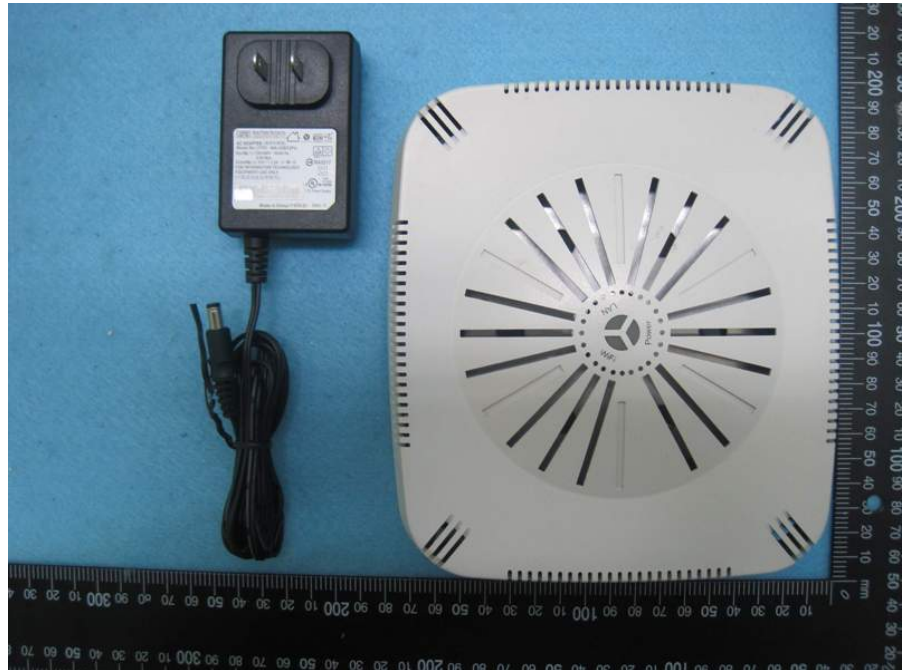

Photographs of EUT

AC Adapter
Model No.: WA-30B12FU