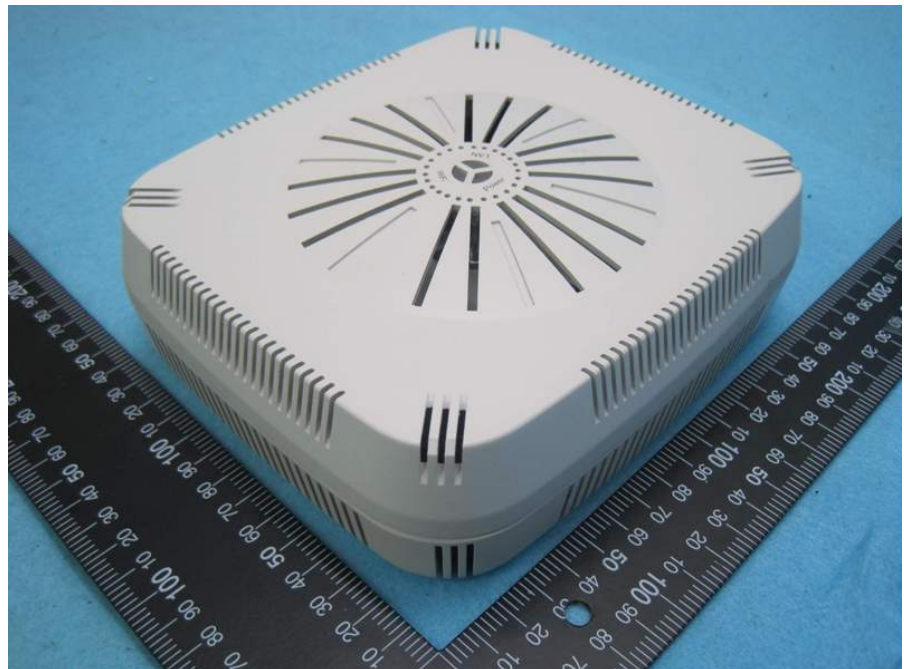

Photographs of EUT

AC Adapter
Model No.: WA-30B12FU