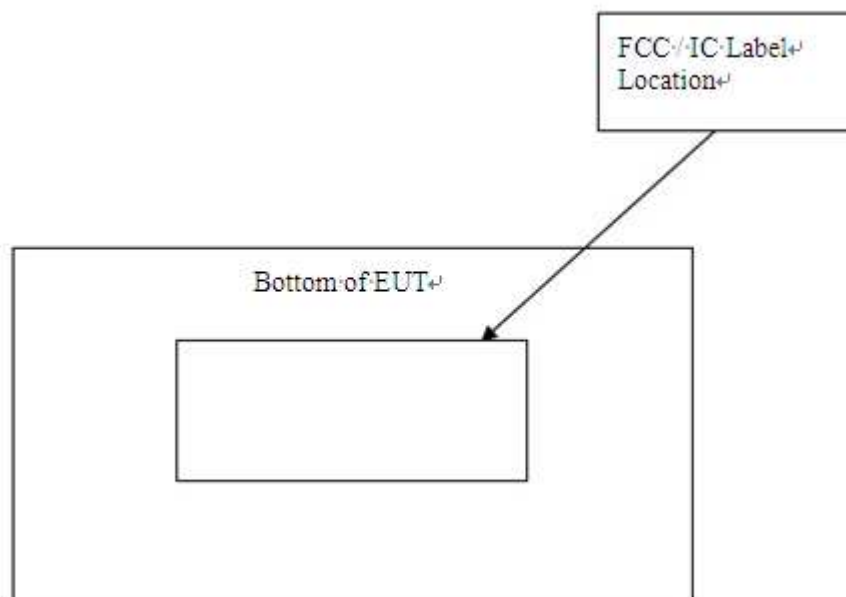

LABEL LOCATION

Brand name : Edge-coreE
Model name : ECW5212

Edge-coreE
NETWORKS

Model: ECW5212
Input Voltage Range : 12V \equiv 1.0A
FCC ID : YZKECW5212
FCC CLASS B

   **US LISTED
I.T.E.
E141136** 

This device complies with part 15 of the FCC Rules. Operation is subject to the following two conditions: (1) This device may not cause harmful interference, and (2) This device must accept any interference received, including interference that may cause undesired operation.

Made in XXXXX 246000001625A R01 XX XX

FCC ID : **YZKECW5212**