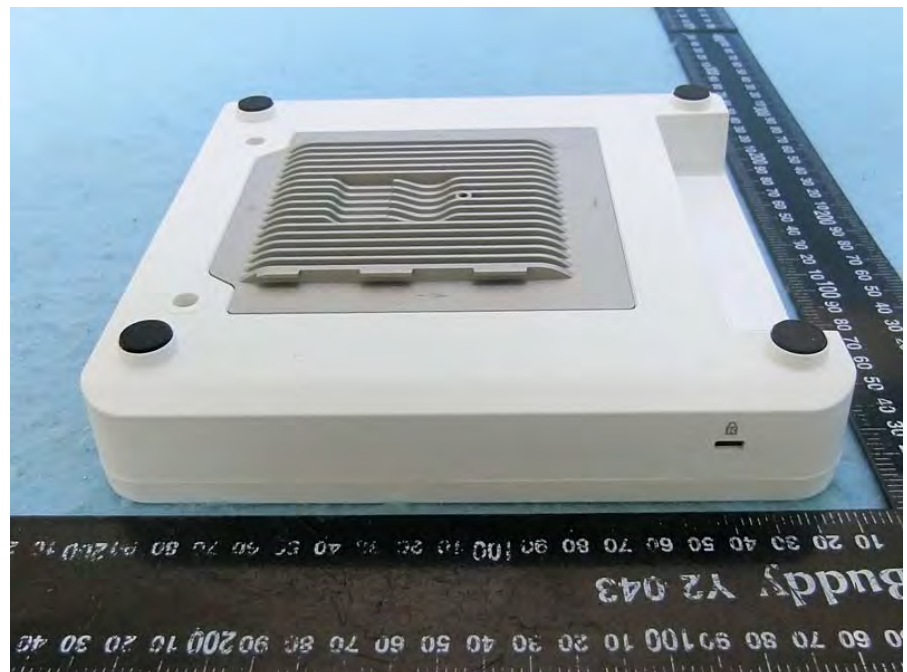

Brand Name: Edgecore Model Name: EAP101

Adapter

Plug

Console cable

Wall-mounted