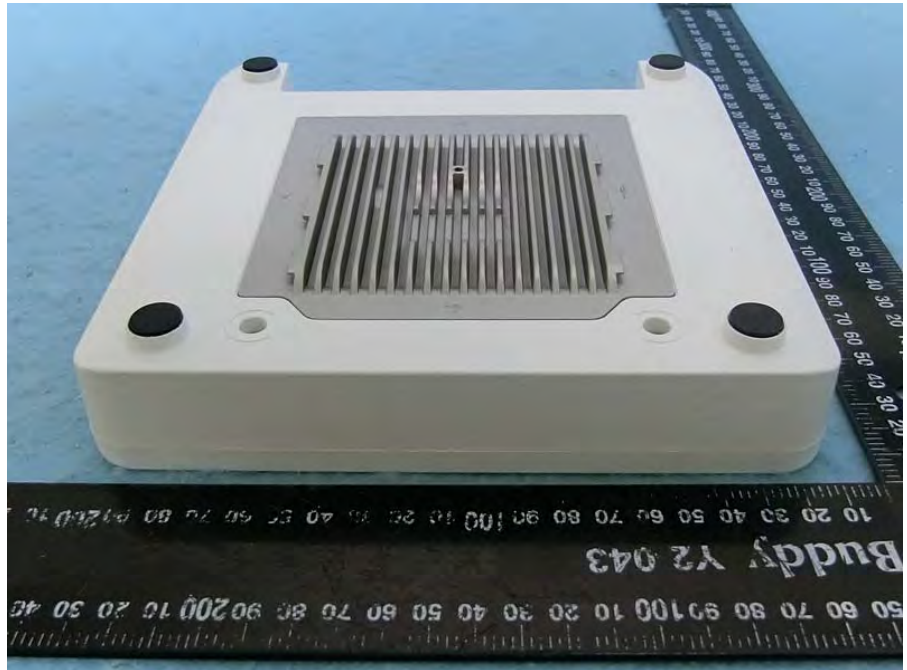

Brand Name: Edgecore Model Name: EAP101

Adapter

Plug

Console cable

Wall-mounted