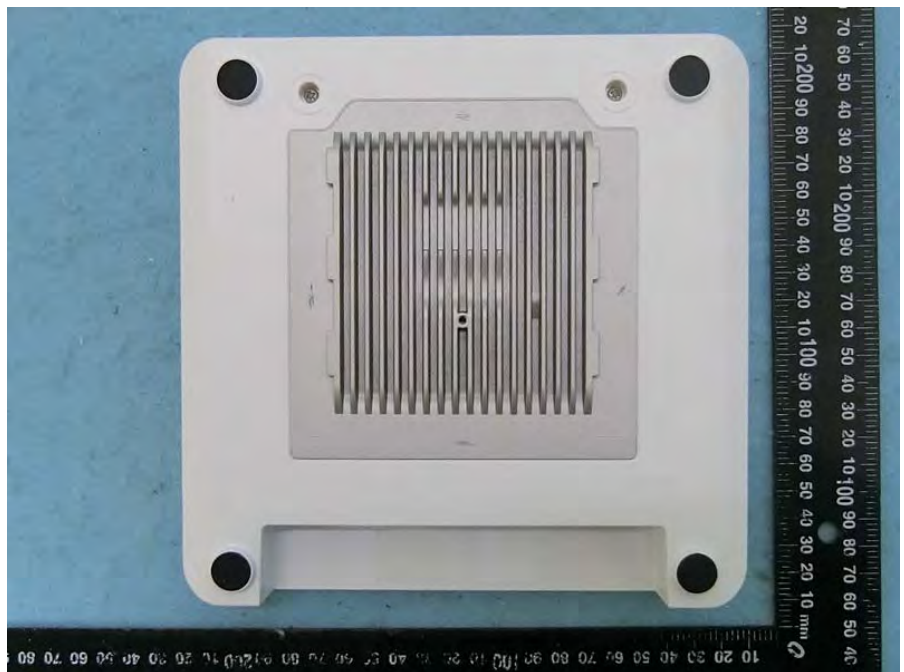

Brand Name: Edgecore Model Name: EAP101

Adapter

Plug

Console cable

Wall-mounted