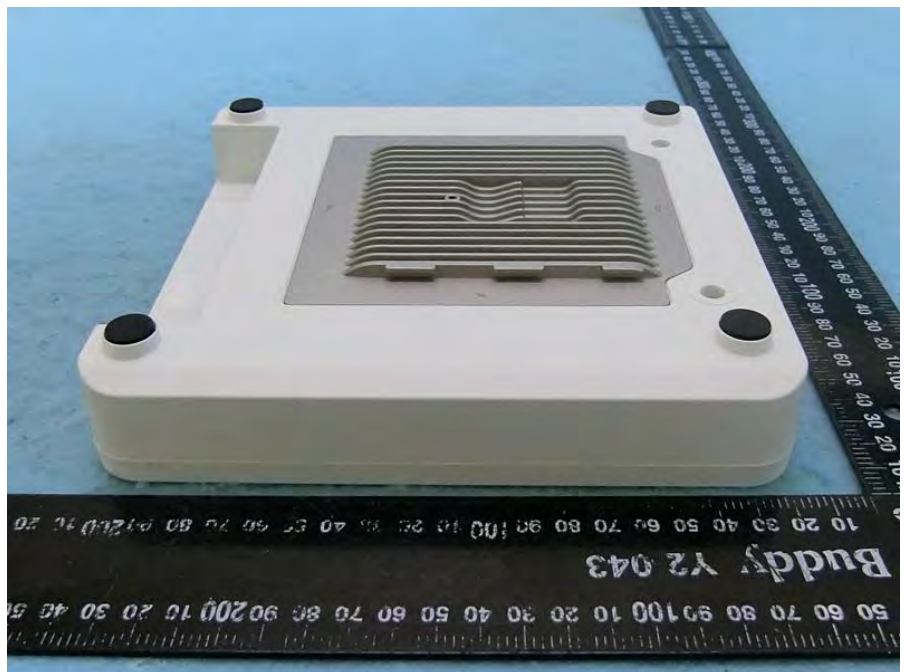

Brand Name: Edgecore Model Name: EAP101

Adapter

Plug

Console cable

Wall-mounted