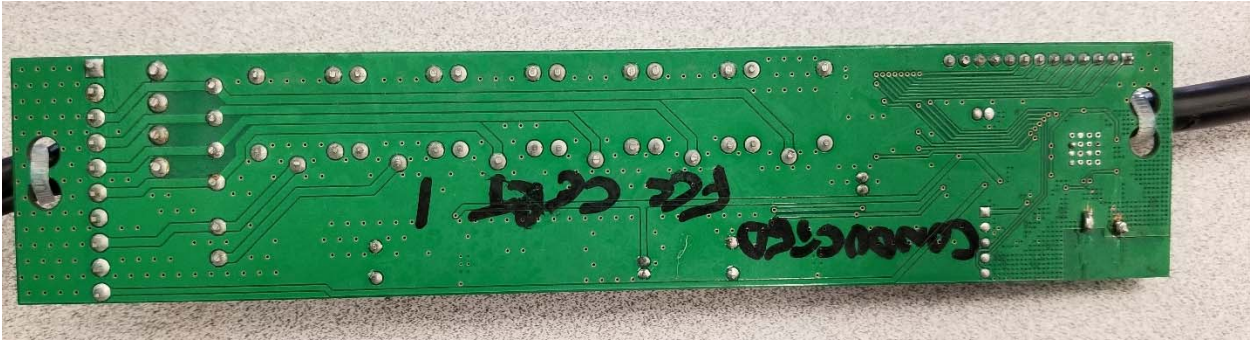

INTERNAL PHOTOS	
Company Name	Raffel Systems
HVIN #	JCTBT-01
FCC ID #	YZHJCTBT01
IC #	9314A-JCTBT01

Antenna Close-up