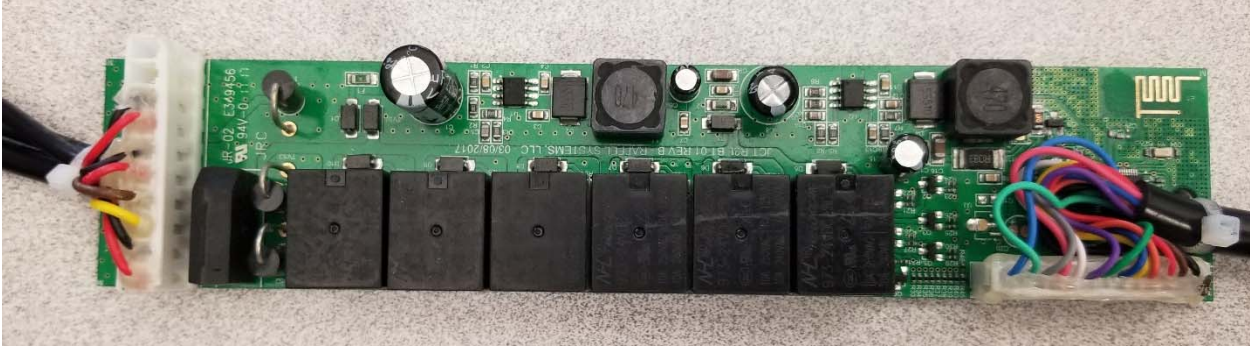

INTERNAL PHOTOS	
Company Name	Raffel Systems
HVIN #	JCTBT-01
FCC ID #	YZHJCTBT01
IC #	9314A-JCTBT01

Antenna Close-up