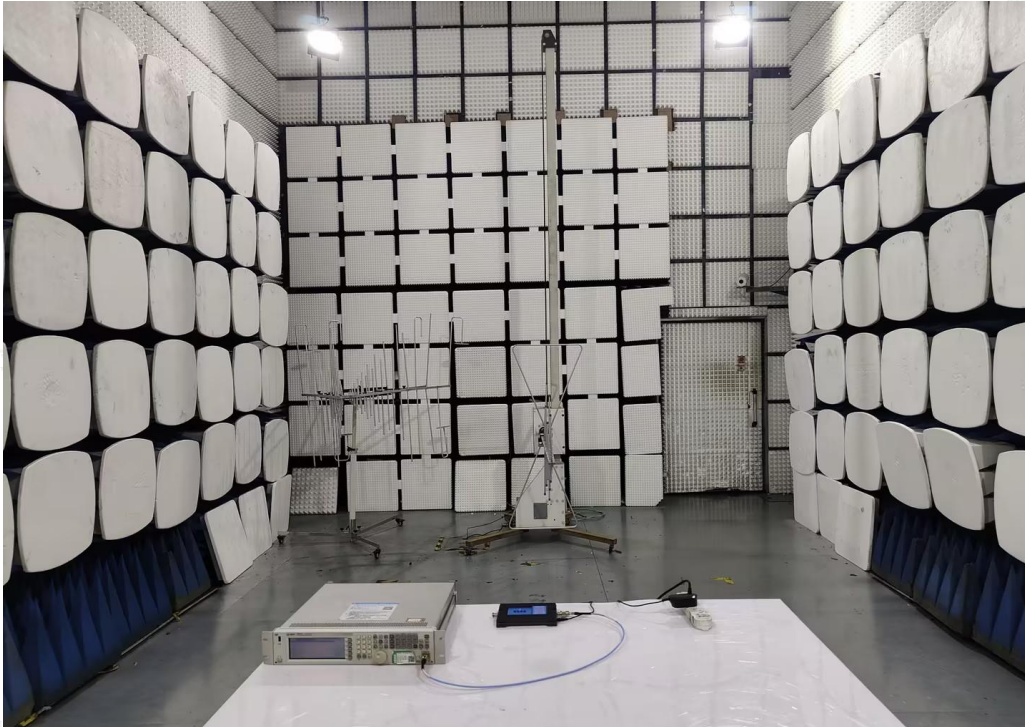

Test Setup Photos of the EUT

Test Setup Photo(s) of Radiated Spurious Emissions Measurement

Fig. 1 (Below 1GHz)

Fig. 2 (Above 1GHz)