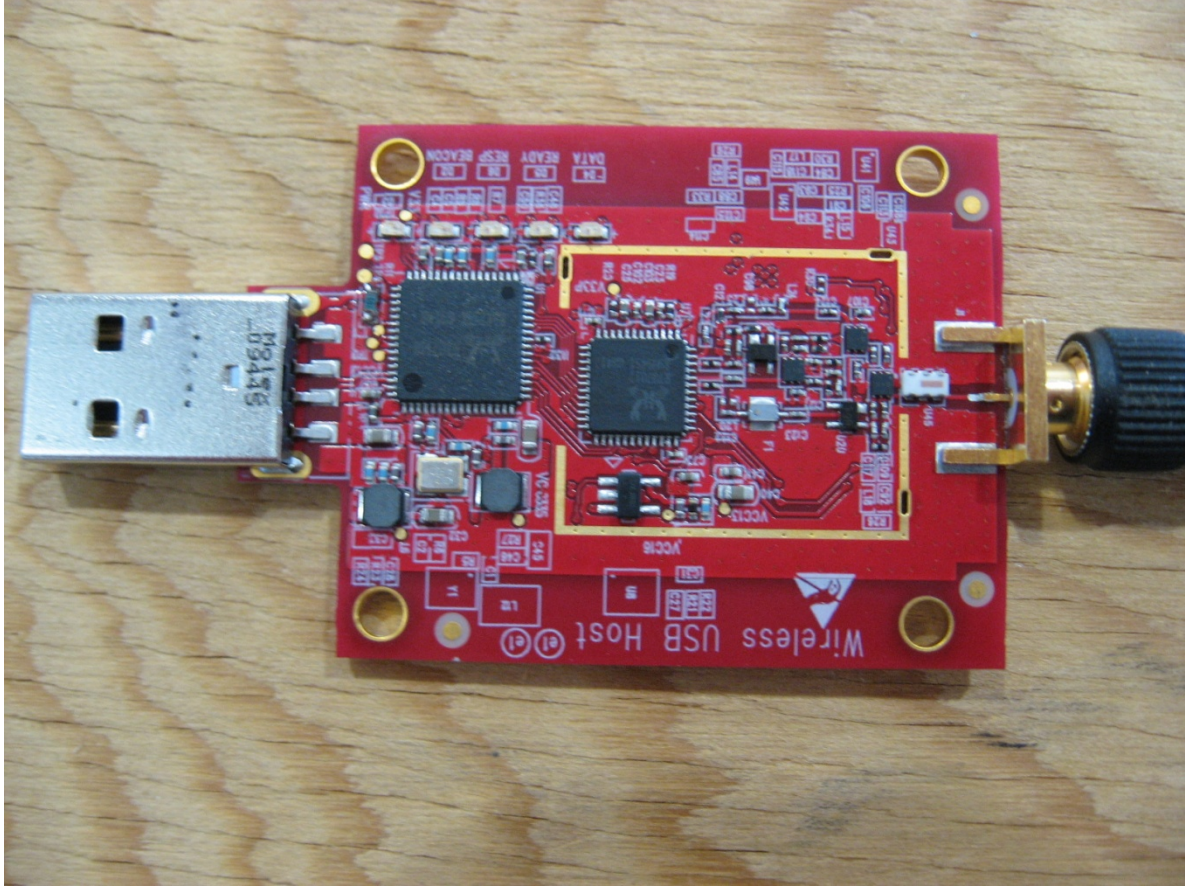

Company: GE Medical Systems, LLC
Model: WUSB Host Radio

Top

Bottom