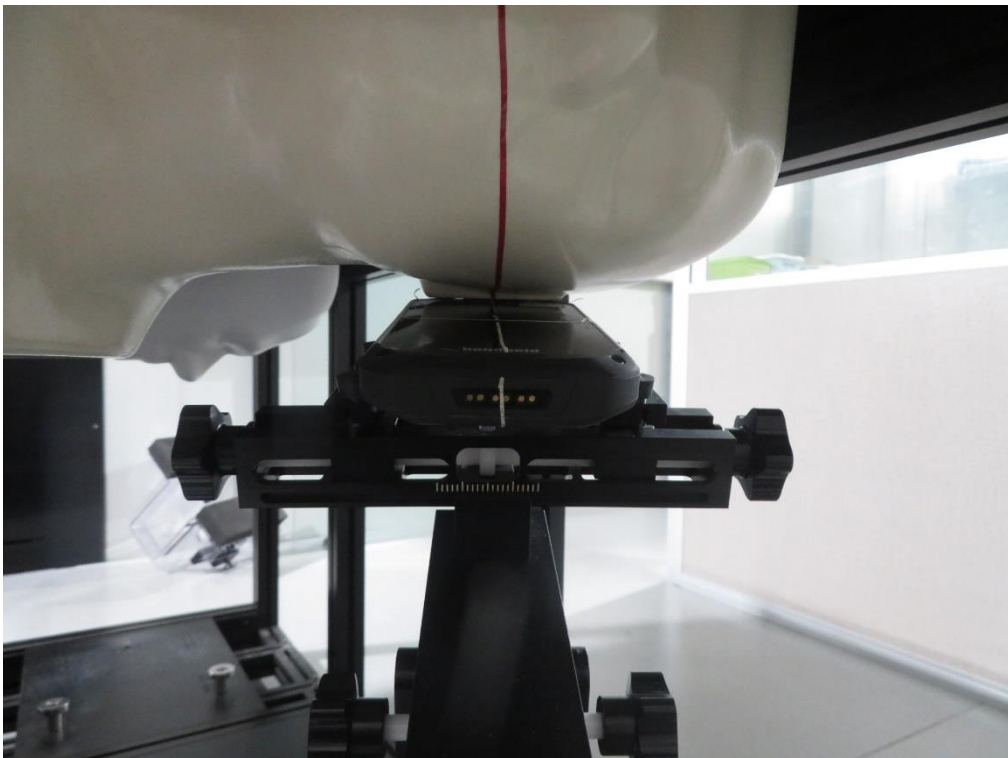

SAR Test Setup Photograph

Description: Left Cheek position with 0mm gap

Description: Left Tilt position with 0mm gap

Description: Right Cheek position with 0mm gap

Description: Right Tilt position with 0mm gap

Description: Body Front position with 10mm gap

Description: Body Back position with 10mm gap

Description: Body Left position with 10mm gap

Description: Body Right position with 10mm gap

Description: Body Top position with 10mm gap

Description: Body Bottom position with 10mm gap