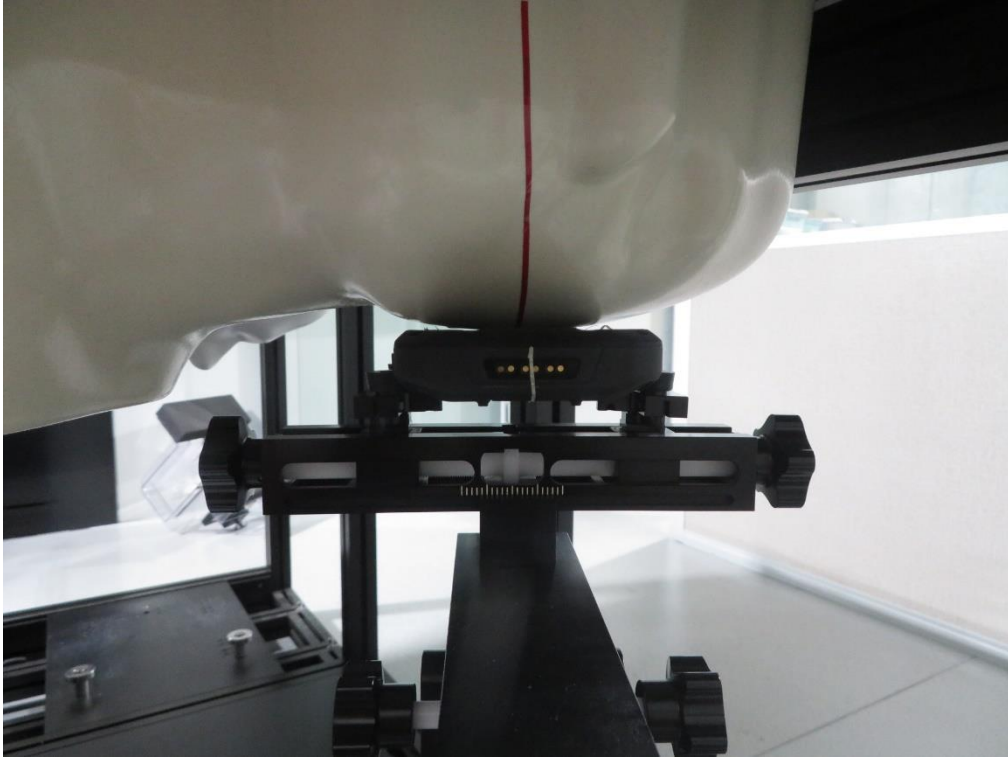

SAR Test Setup Photograph

Description: Left Cheek position with 0mm gap

Description: Left Tilt position with 0mm gap

Description: Right Cheek position with 0mm gap

Description: Right Tilt position with 0mm gap

Description: Body Front position with 10mm gap

Description: Body Back position with 10mm gap

Description: Body Left position with 10mm gap

Description: Body Right position with 10mm gap

Description: Body Top position with 10mm gap

Description: Body Bottom position with 10mm gap