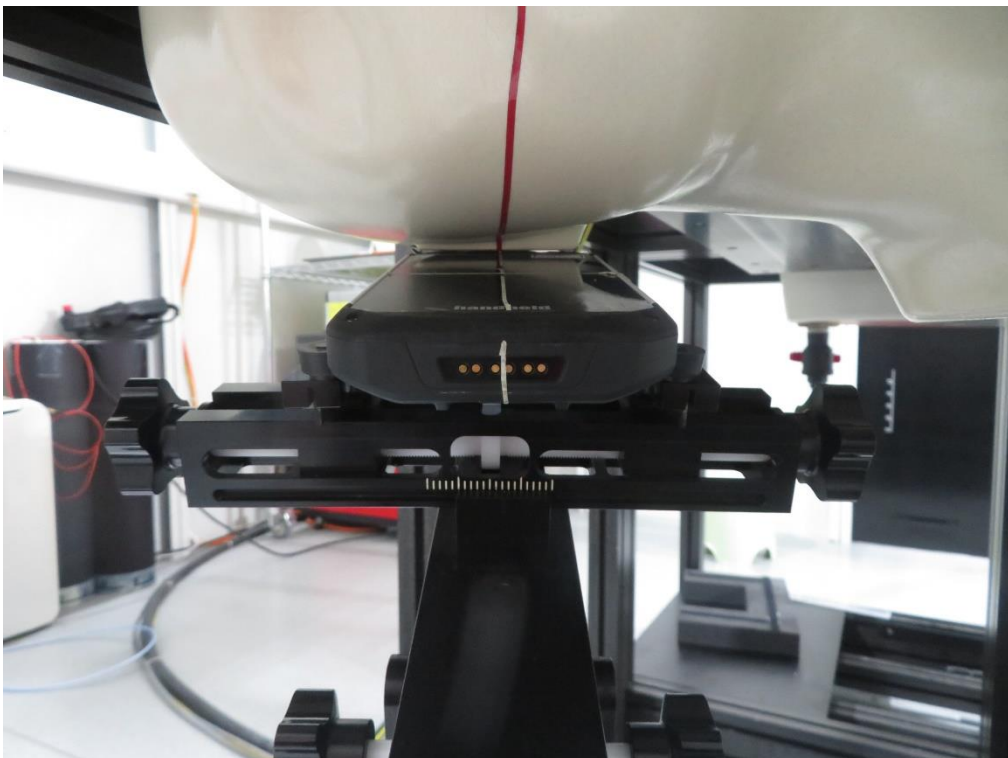

SAR Test Setup Photograph

Description: Left Cheek position with 0mm gap

Description: Left Tilt position with 0mm gap

Description: Right Cheek position with 0mm gap

Description: Right Tilt position with 0mm gap

Description: Body Front position with 10mm gap

Description: Body Back position with 10mm gap

Description: Body Left position with 10mm gap

Description: Body Right position with 10mm gap

Description: Body Top position with 10mm gap

Description: Body Bottom position with 10mm gap