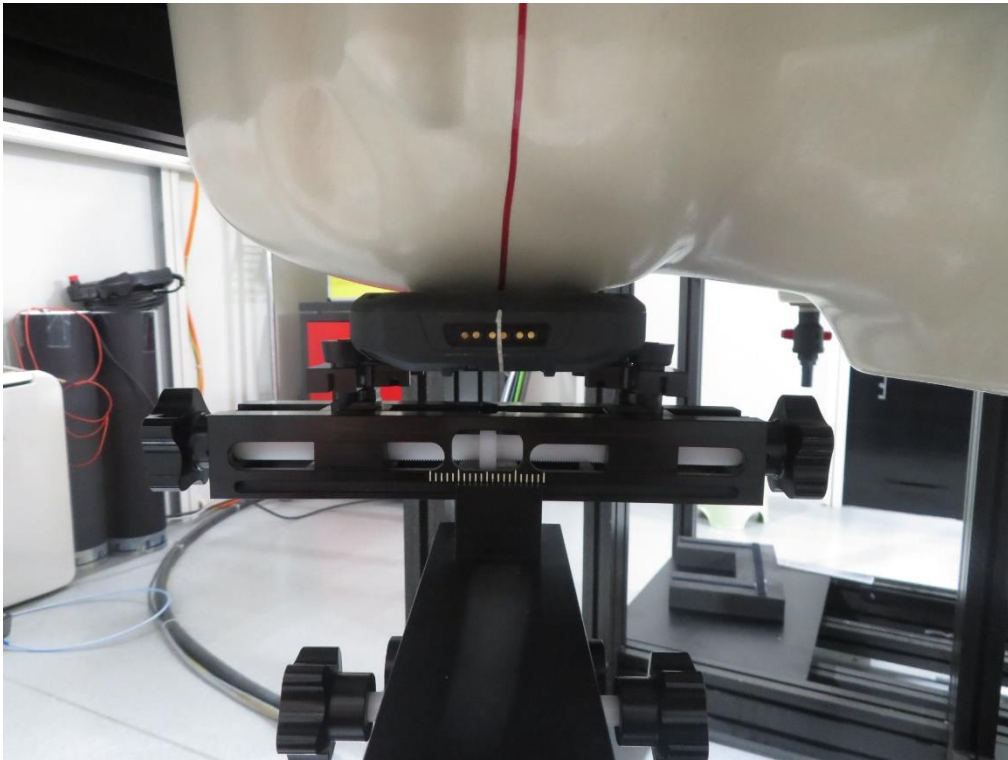

SAR Test Setup Photograph

Description: Left Cheek position with 0mm gap

Description: Left Tilt position with 0mm gap

Description: Right Cheek position with 0mm gap

Description: Right Tilt position with 0mm gap

Description: Body Front position with 10mm gap

Description: Body Back position with 10mm gap

Description: Body Left position with 10mm gap

Description: Body Right position with 10mm gap

Description: Body Top position with 10mm gap

Description: Body Bottom position with 10mm gap