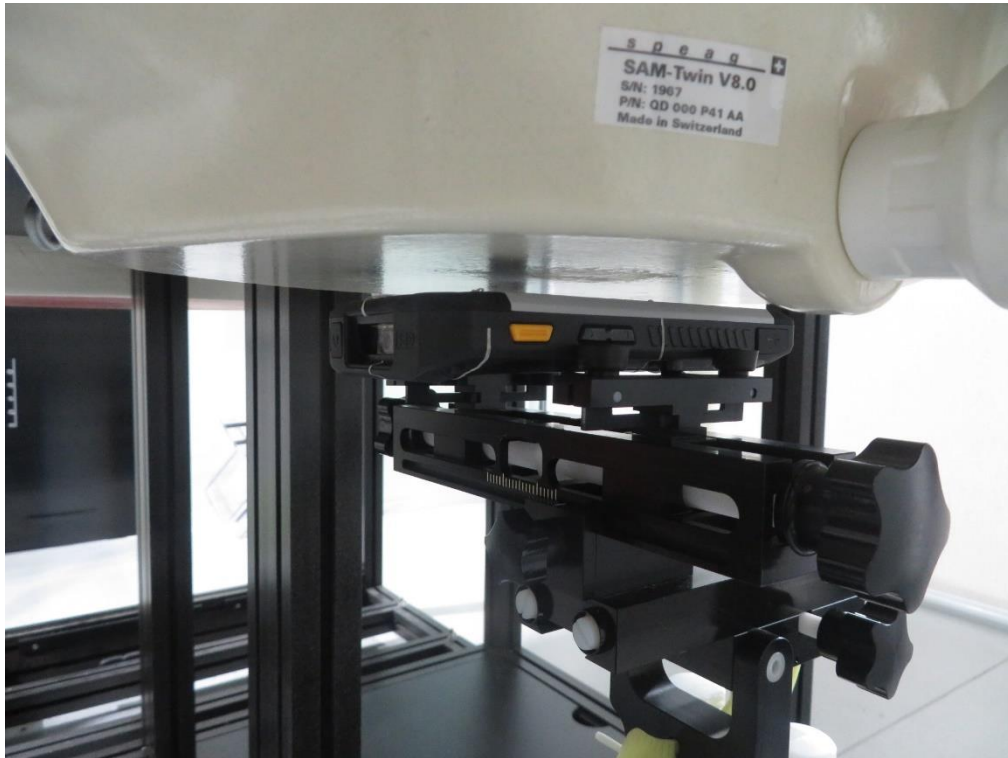

SAR Test Setup Photograph

Description: Left Cheek position with 0mm gap

Description: Left Tilt position with 0mm gap

Description: Right Cheek position with 0mm gap

Description: Right Tilt position with 0mm gap

Description: Body Front position with 10mm gap

Description: Body Back position with 10mm gap

Description: Body Left position with 10mm gap

Description: Body Right position with 10mm gap

Description: Body Top position with 10mm gap

Description: Body Bottom position with 10mm gap