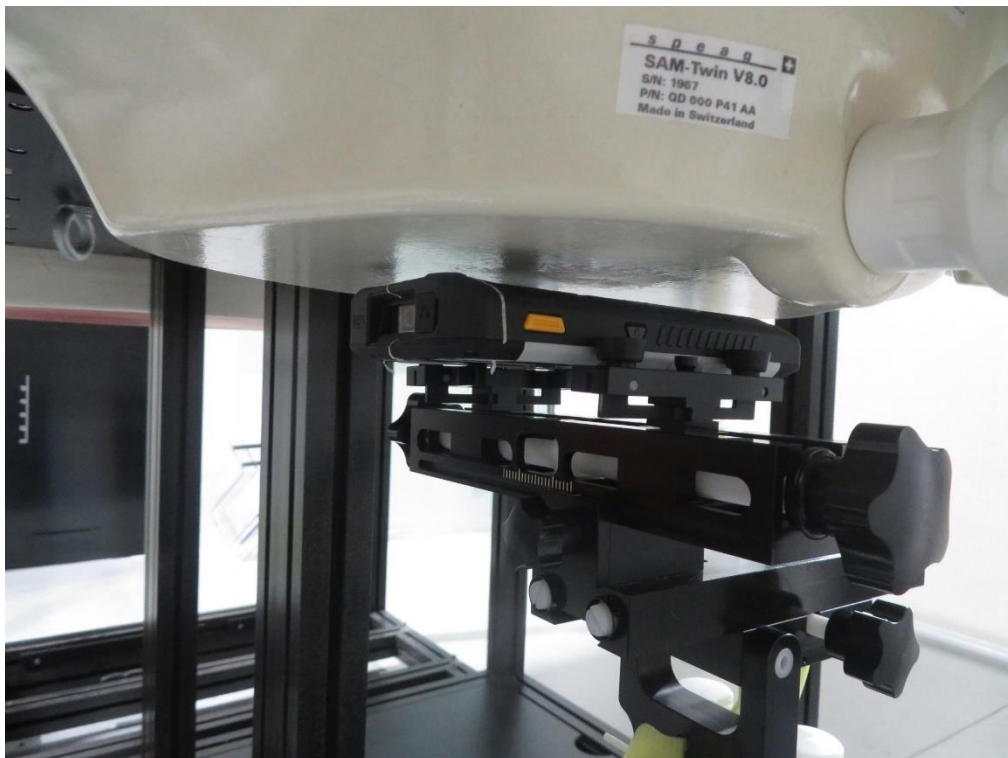

SAR Test Setup Photograph

Description: Left Cheek position with 0mm gap

Description: Left Tilt position with 0mm gap

Description: Right Cheek position with 0mm gap

Description: Right Tilt position with 0mm gap

Description: Body Front position with 10mm gap

Description: Body Back position with 10mm gap

Description: Body Left position with 10mm gap

Description: Body Right position with 10mm gap

Description: Body Top position with 10mm gap

Description: Body Bottom position with 10mm gap